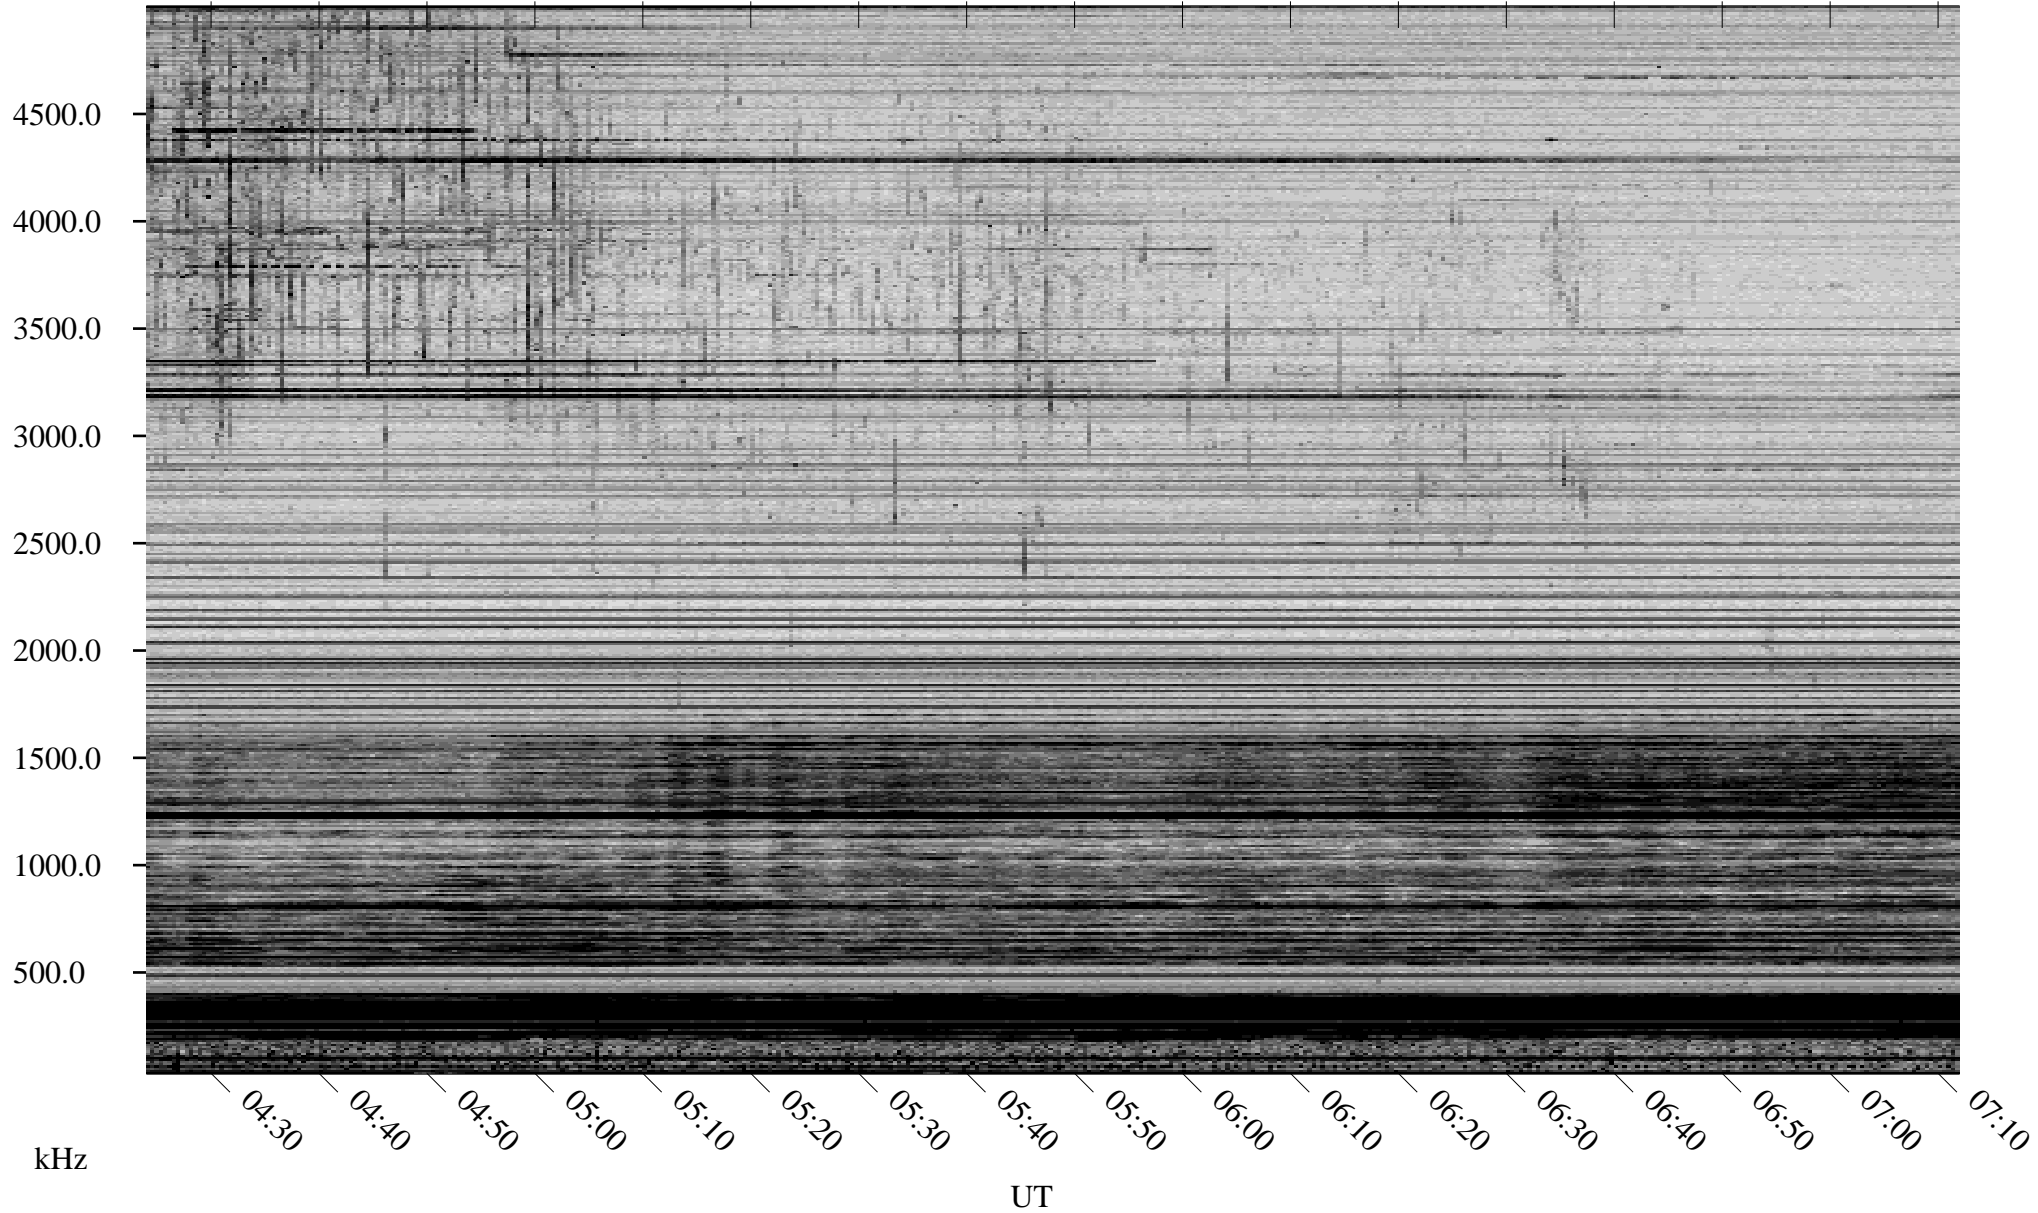

04/10/2008 Churchill, Manitoba

Linear Scale Black = 161 White = 15

ch081011.r00SUm max_12

Page 1

04/10/2008 Churchill, Manitoba

Linear Scale Black = 161 White = 15

ch081011.r00SUm max_12

Page 2

04/11/2008 Churchill, Manitoba

Linear Scale Black = 161 White = 15

ch081011.r00SUm max_12

Page 3

04/11/2008 Churchill, Manitoba

Linear Scale Black = 161 White = 15

ch081011.r00SUm max_12

Page 4

04/11/2008 Churchill, Manitoba

Linear Scale Black = 161 White = 15

ch081011.r00SUm max_12

Page 5

04/11/2008 Churchill, Manitoba

Linear Scale Black = 161 White = 15

ch081011.r00SUm max_12

Page 6

04/11/2008 Churchill, Manitoba

Linear Scale Black = 161 White = 15

ch081011.r00SUm max_12

Page 7

04/11/2008 Churchill, Manitoba

Linear Scale Black = 161 White = 15

ch081011.r00SUm max_12

Page 8