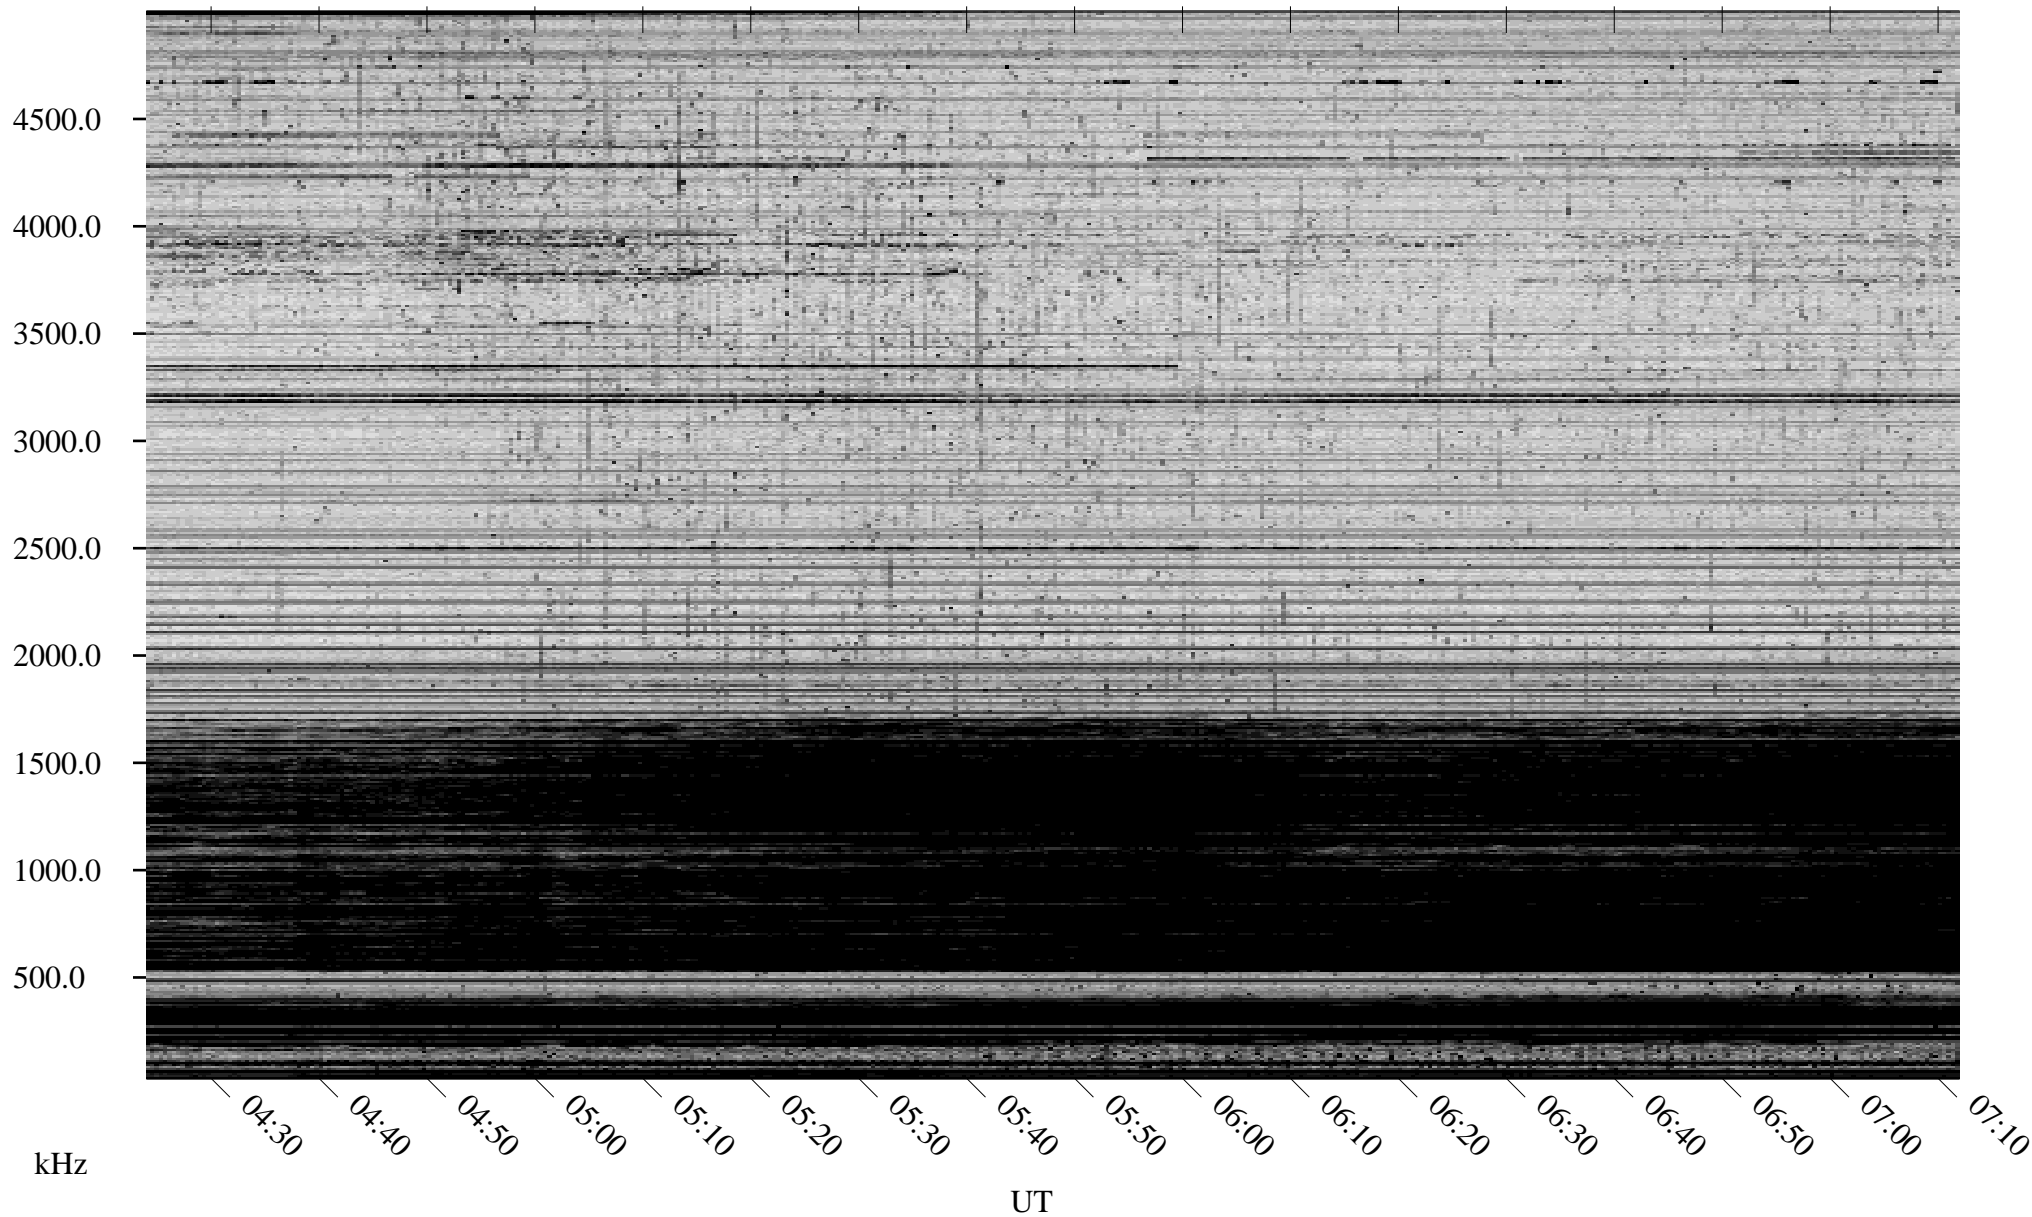

# 04/12/2008 Churchill, Manitoba

Linear Scale    Black = 161    White = 15

ch08103l.r00SUm max\_12

Page 1

# 04/12/2008 Churchill, Manitoba

Linear Scale    Black = 161    White = 15

ch08103l.r00SUm max\_12

# 04/13/2008 Churchill, Manitoba

Linear Scale    Black = 161    White = 15

ch08103l.r00SUm max\_12

Page 3

# 04/13/2008 Churchill, Manitoba

Linear Scale    Black = 161    White = 15

ch08103l.r00SUm max\_12

Page 4