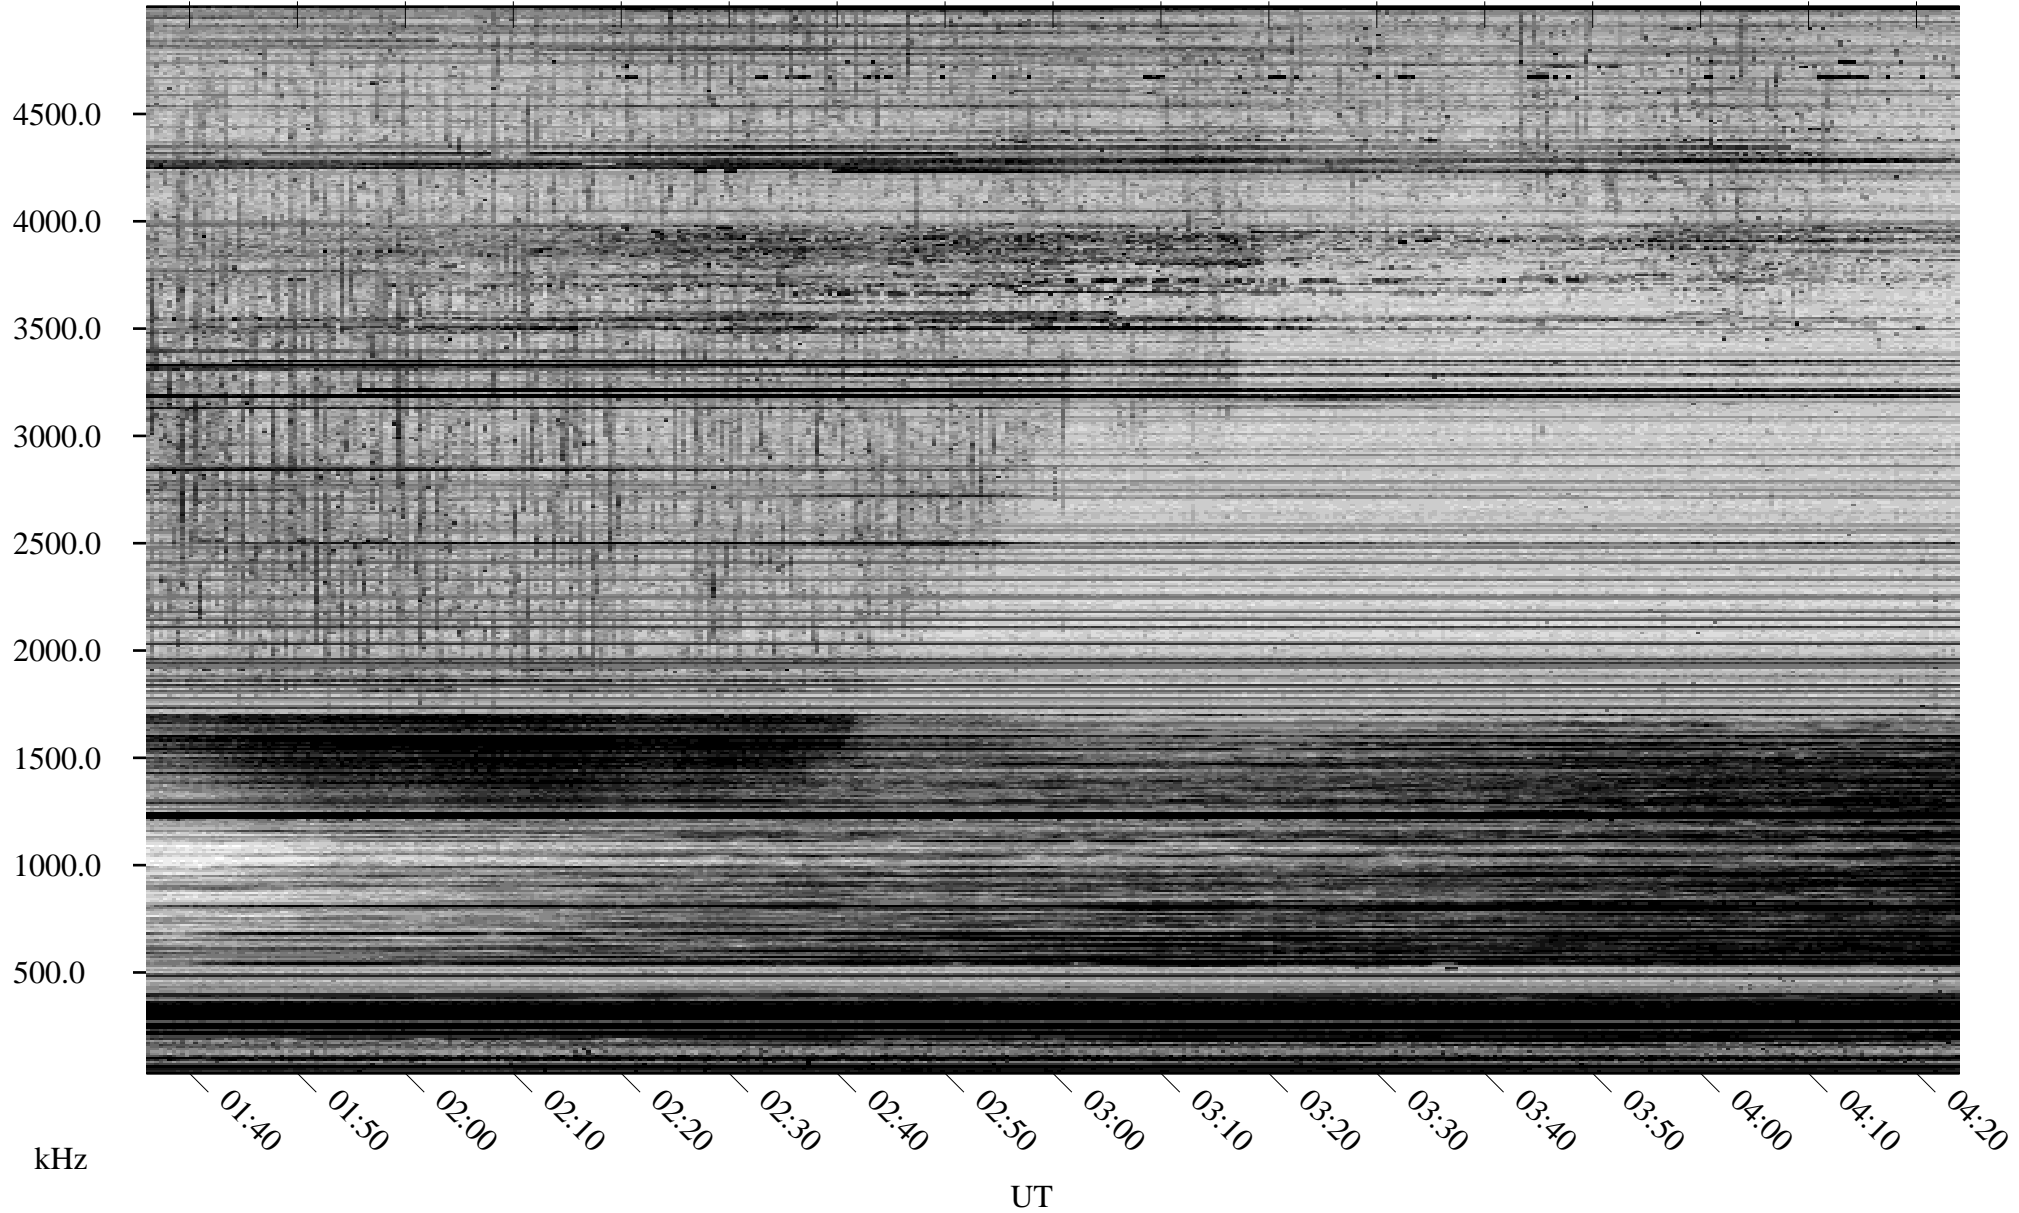

# 04/12/2008 Churchill, Manitoba

Linear Scale    Black = 161    White = 15

ch08103l.r00SUm max\_12

Page 1

# 04/12/2008 Churchill, Manitoba

Linear Scale    Black = 161    White = 15

ch08103l.r00SUm max\_12

# 04/13/2008 Churchill, Manitoba

Linear Scale    Black = 161    White = 15

ch08103l.r00SUm max\_12

Page 3

# 04/13/2008 Churchill, Manitoba

Linear Scale    Black = 161    White = 15

ch08103l.r00SUm max\_12

Page 4