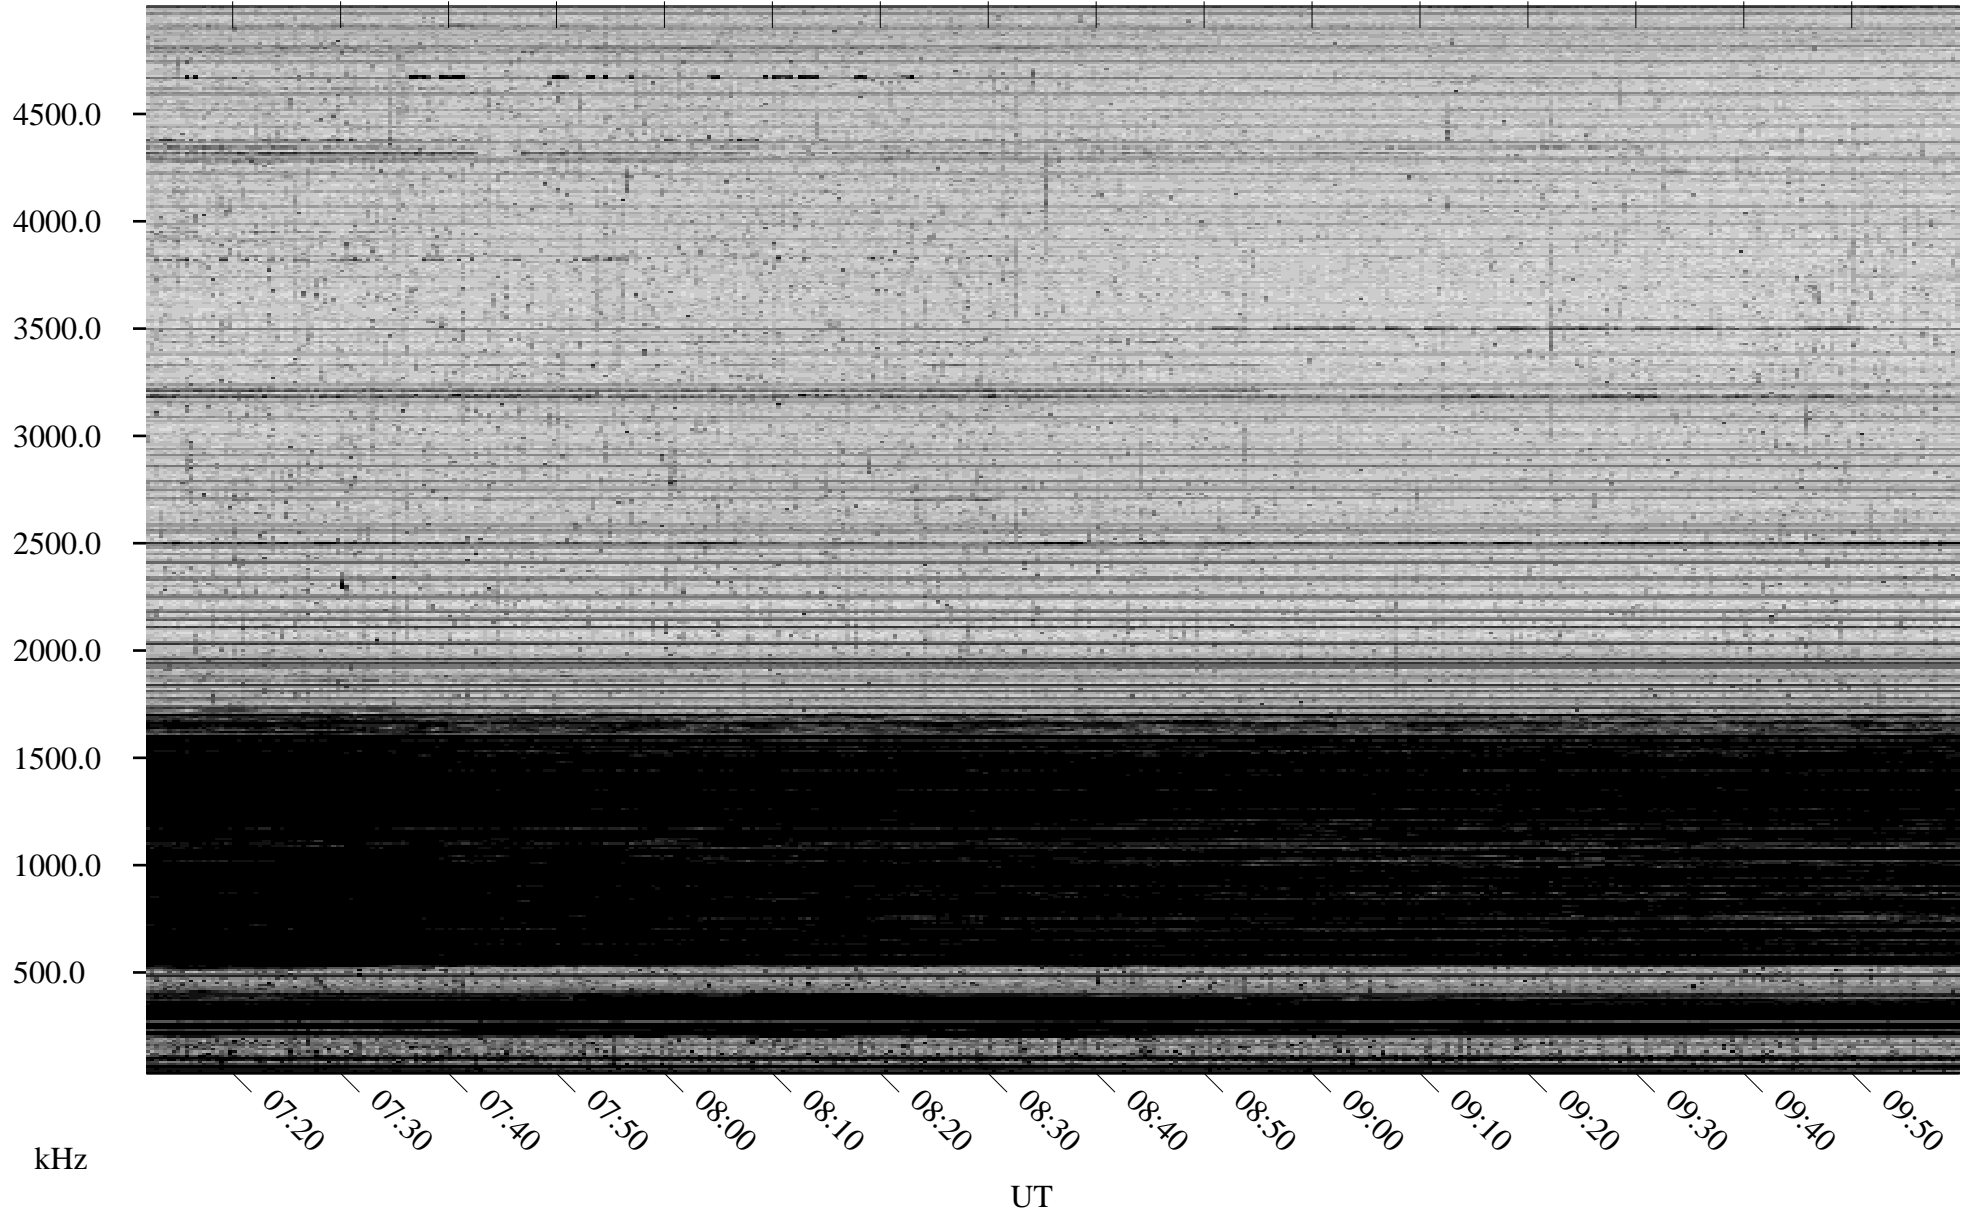

# 04/13/2008 Churchill, Manitoba

Linear Scale    Black = 161    White = 15

ch08103l.r00SUm max\_12

Page 4

# 04/13/2008 Churchill, Manitoba

Linear Scale    Black = 161    White = 15

ch08103l.r00SUm max\_12

Page 5