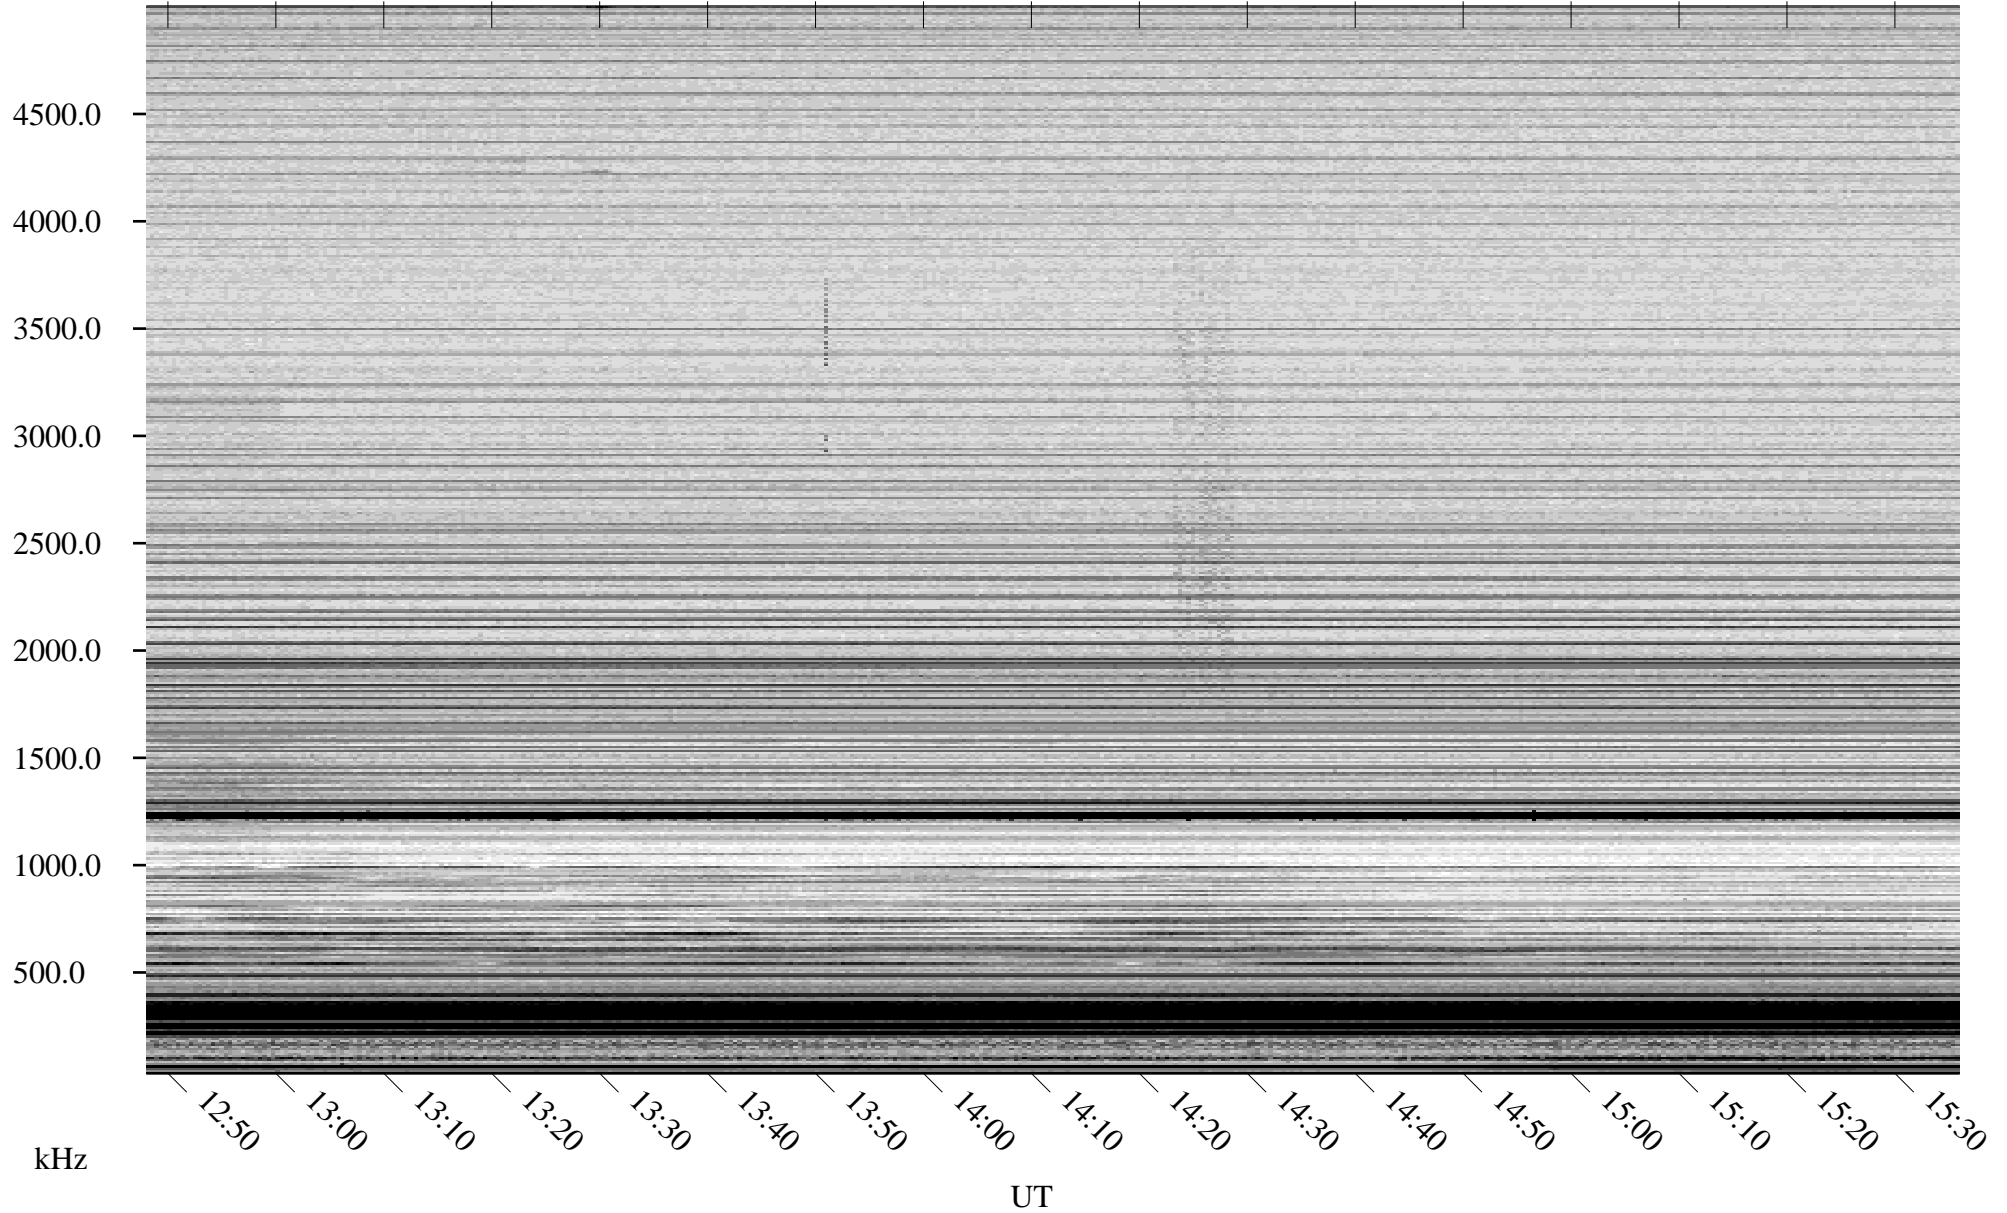

# 04/13/2008 Churchill, Manitoba

Linear Scale    Black = 161    White = 15

ch08103l.r00SUm max\_12

Page 5

# 04/13/2008 Churchill, Manitoba

Linear Scale    Black = 161    White = 15

ch08103l.r00SUm max\_12

Page 6

# 04/13/2008 Churchill, Manitoba

Linear Scale    Black = 161    White = 15

ch08103l.r00SUm max\_12

Page 7

# 04/13/2008 Churchill, Manitoba

Linear Scale    Black = 161    White = 15

ch08103l.r00SUm max\_12