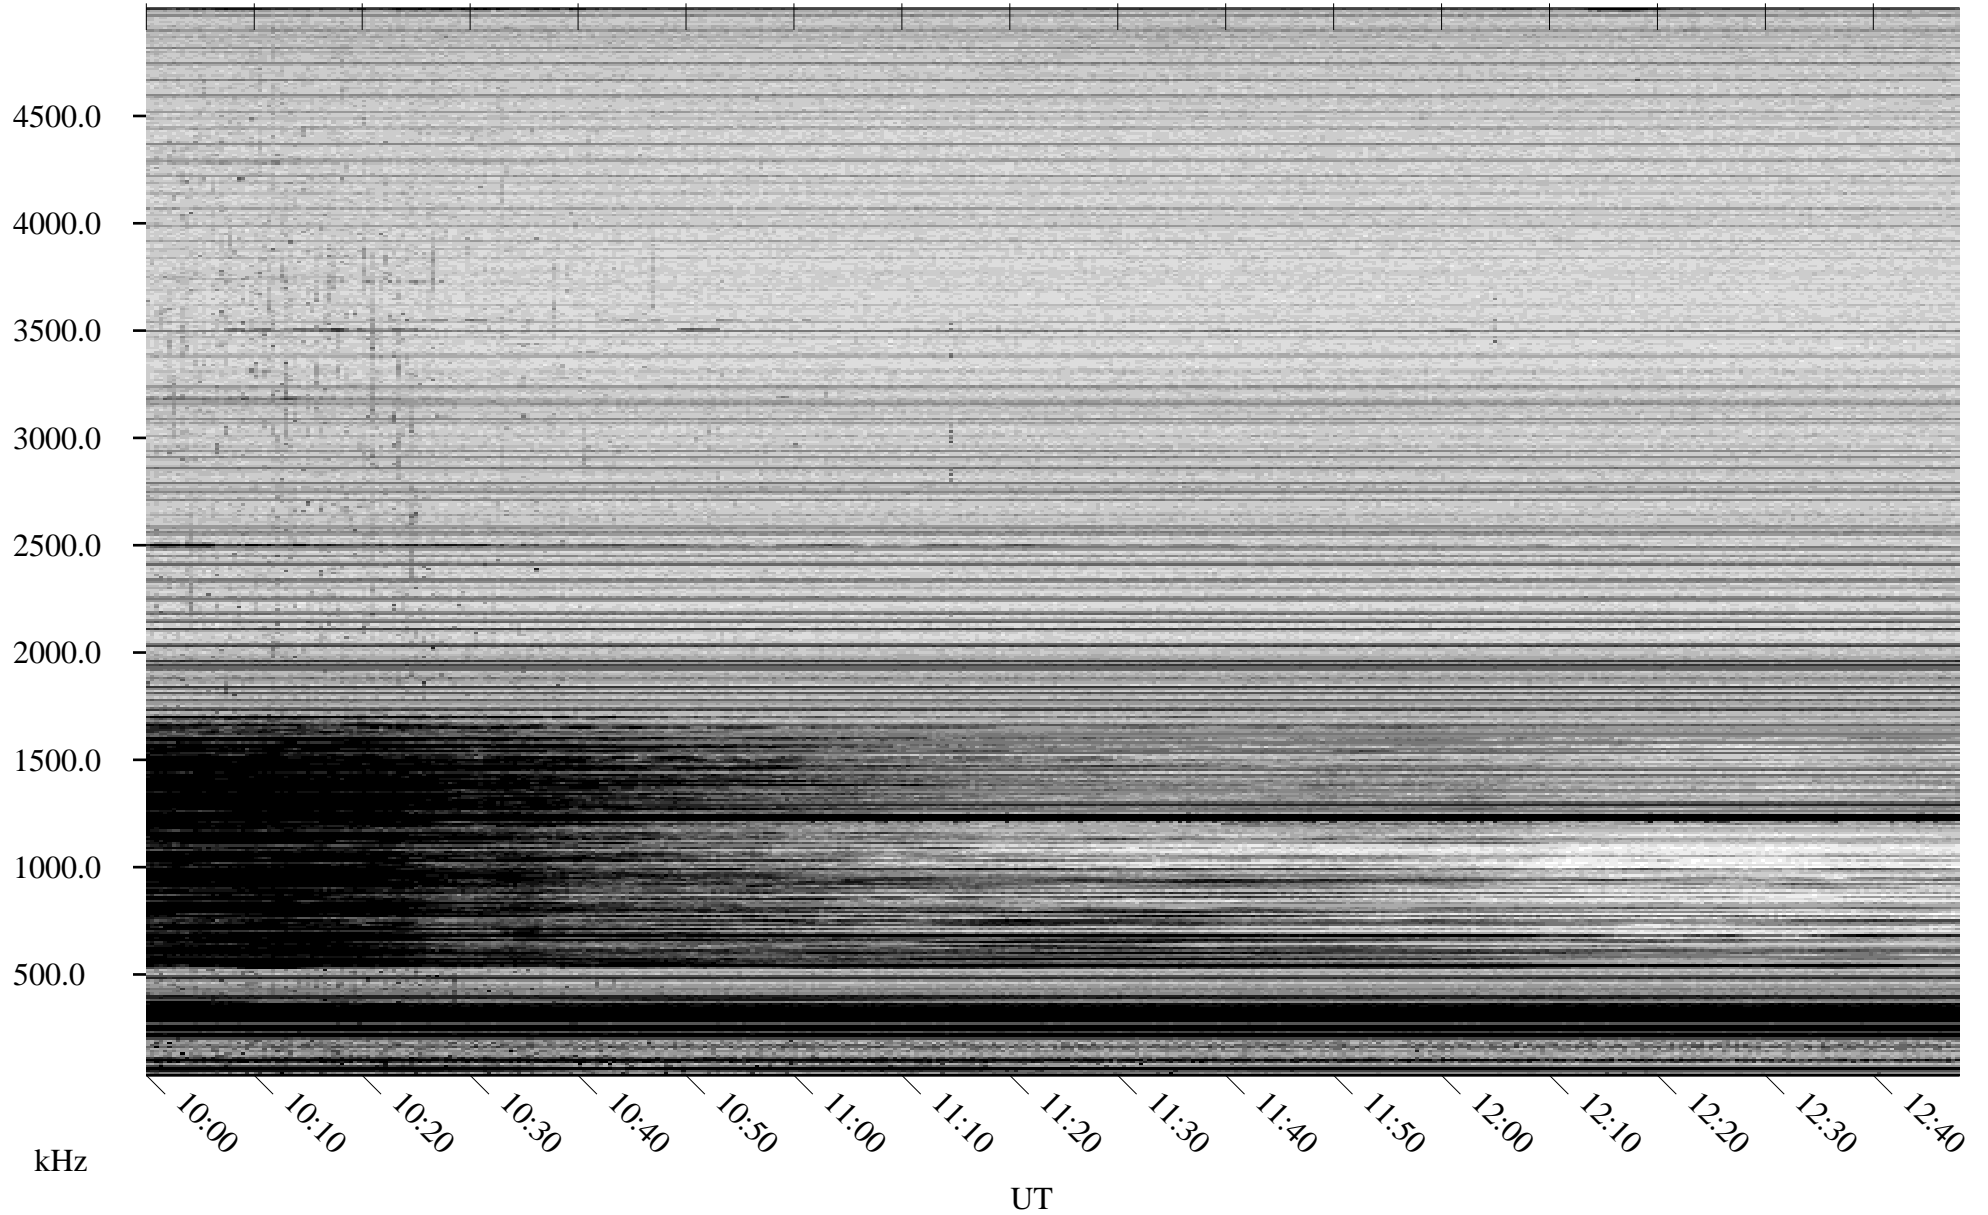

# 04/13/2008 Churchill, Manitoba

Linear Scale    Black = 161    White = 15

ch08103l.r00SUm max\_12

Page 5

# 04/13/2008 Churchill, Manitoba

Linear Scale    Black = 161    White = 15

ch08103l.r00SUm max\_12

Page 6