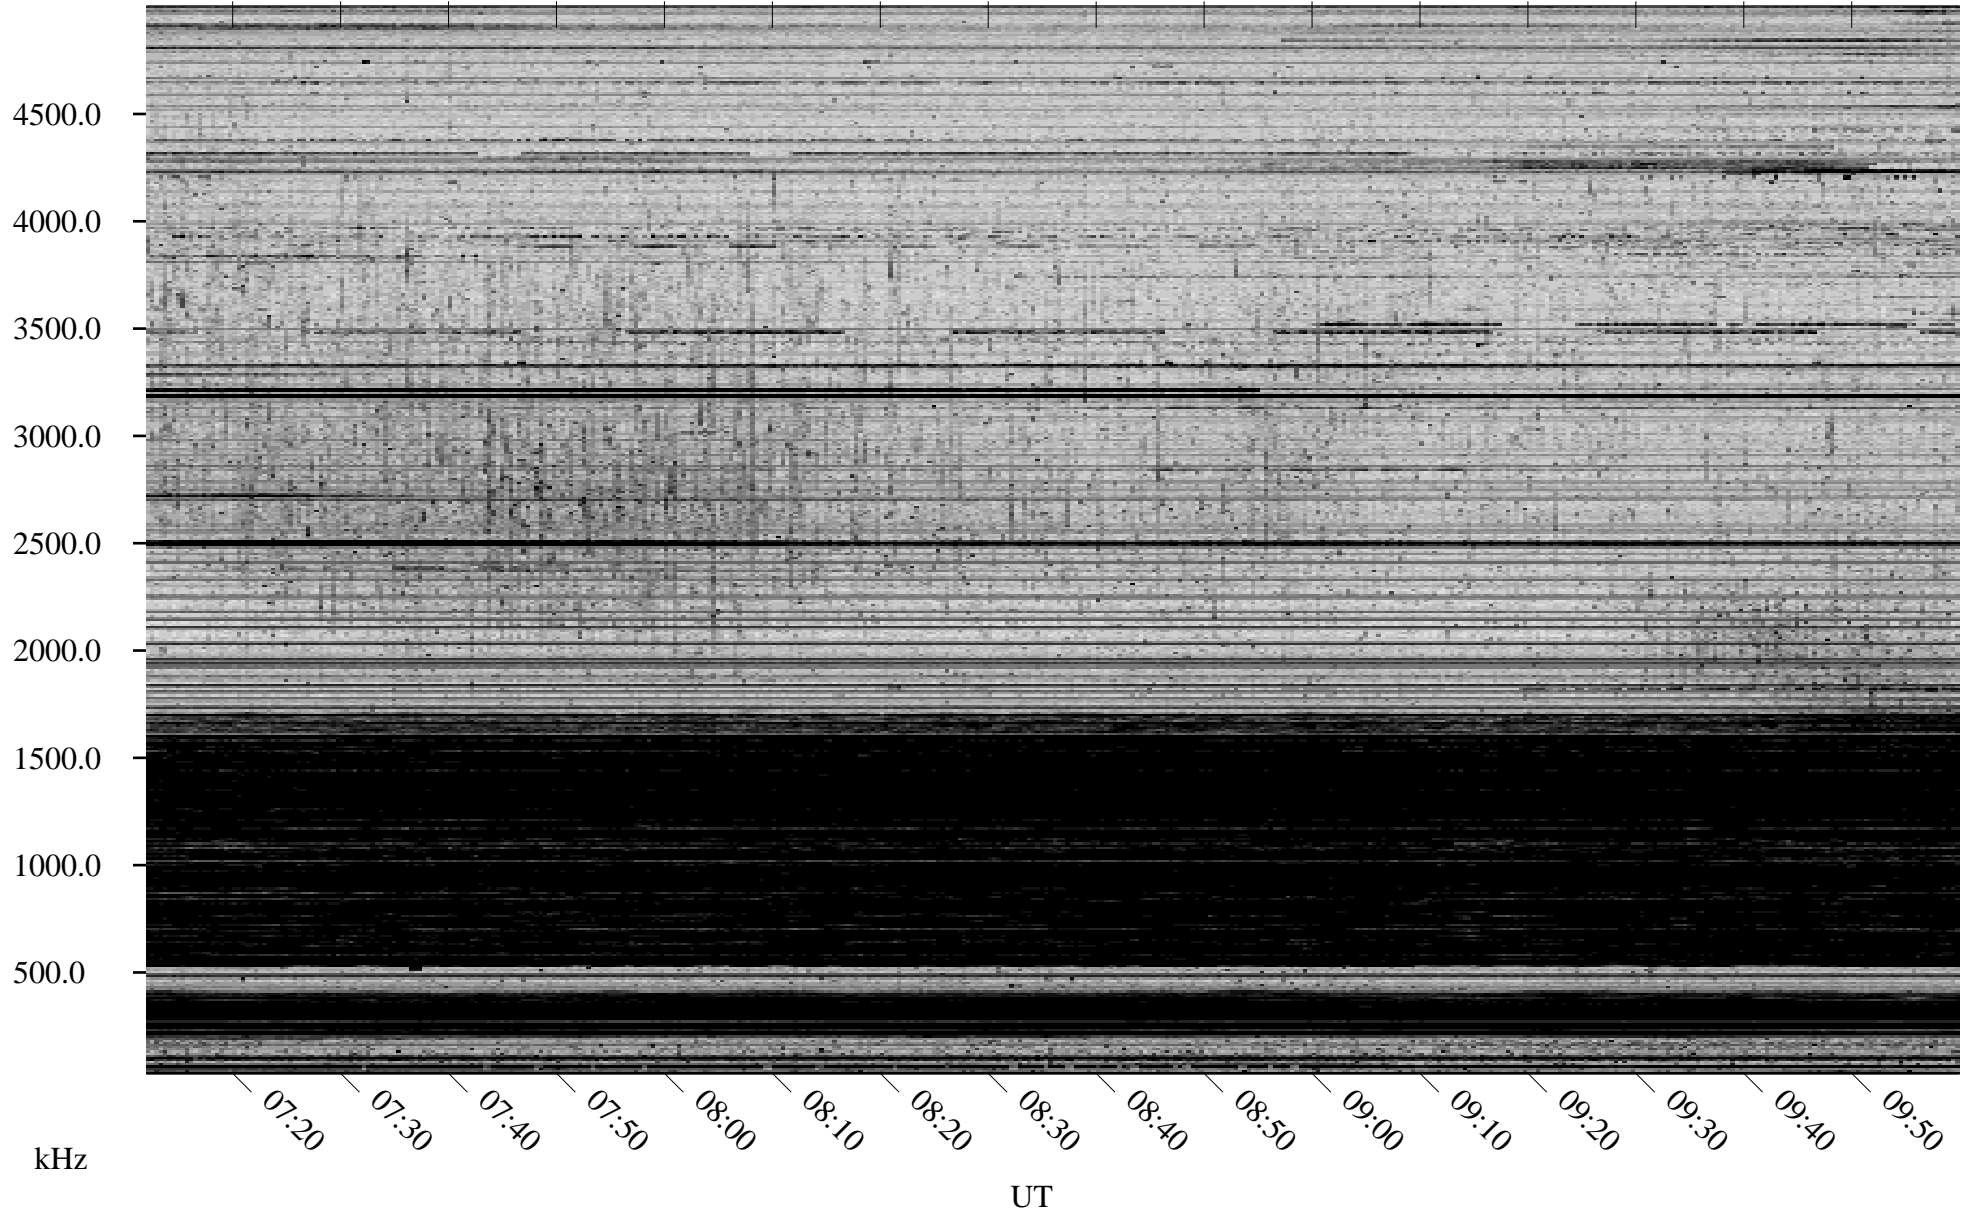

04/13/2008 Churchill, Manitoba

Linear Scale Black = 161 White = 15

ch08104l.r00SUm max_12

Page 1

04/13/2008 Churchill, Manitoba

Linear Scale Black = 161 White = 15

ch08104l.r00SUm max_12

Page 2

04/14/2008 Churchill, Manitoba

Linear Scale Black = 161 White = 15

ch08104l.r00SUm max_12

Page 3

04/14/2008 Churchill, Manitoba

Linear Scale Black = 161 White = 15

ch08104l.r00SUm max_12

Page 4

04/14/2008 Churchill, Manitoba

Linear Scale Black = 161 White = 15

ch08104l.r00SUm max_12

Page 5

04/14/2008 Churchill, Manitoba

Linear Scale Black = 161 White = 15

ch08104l.r00SUm max_12

Page 6

04/14/2008 Churchill, Manitoba

Linear Scale Black = 161 White = 15

ch08104l.r00SUm max_12

Page 7

04/14/2008 Churchill, Manitoba

Linear Scale Black = 161 White = 15

ch08104l.r00SUm max_12

Page 8