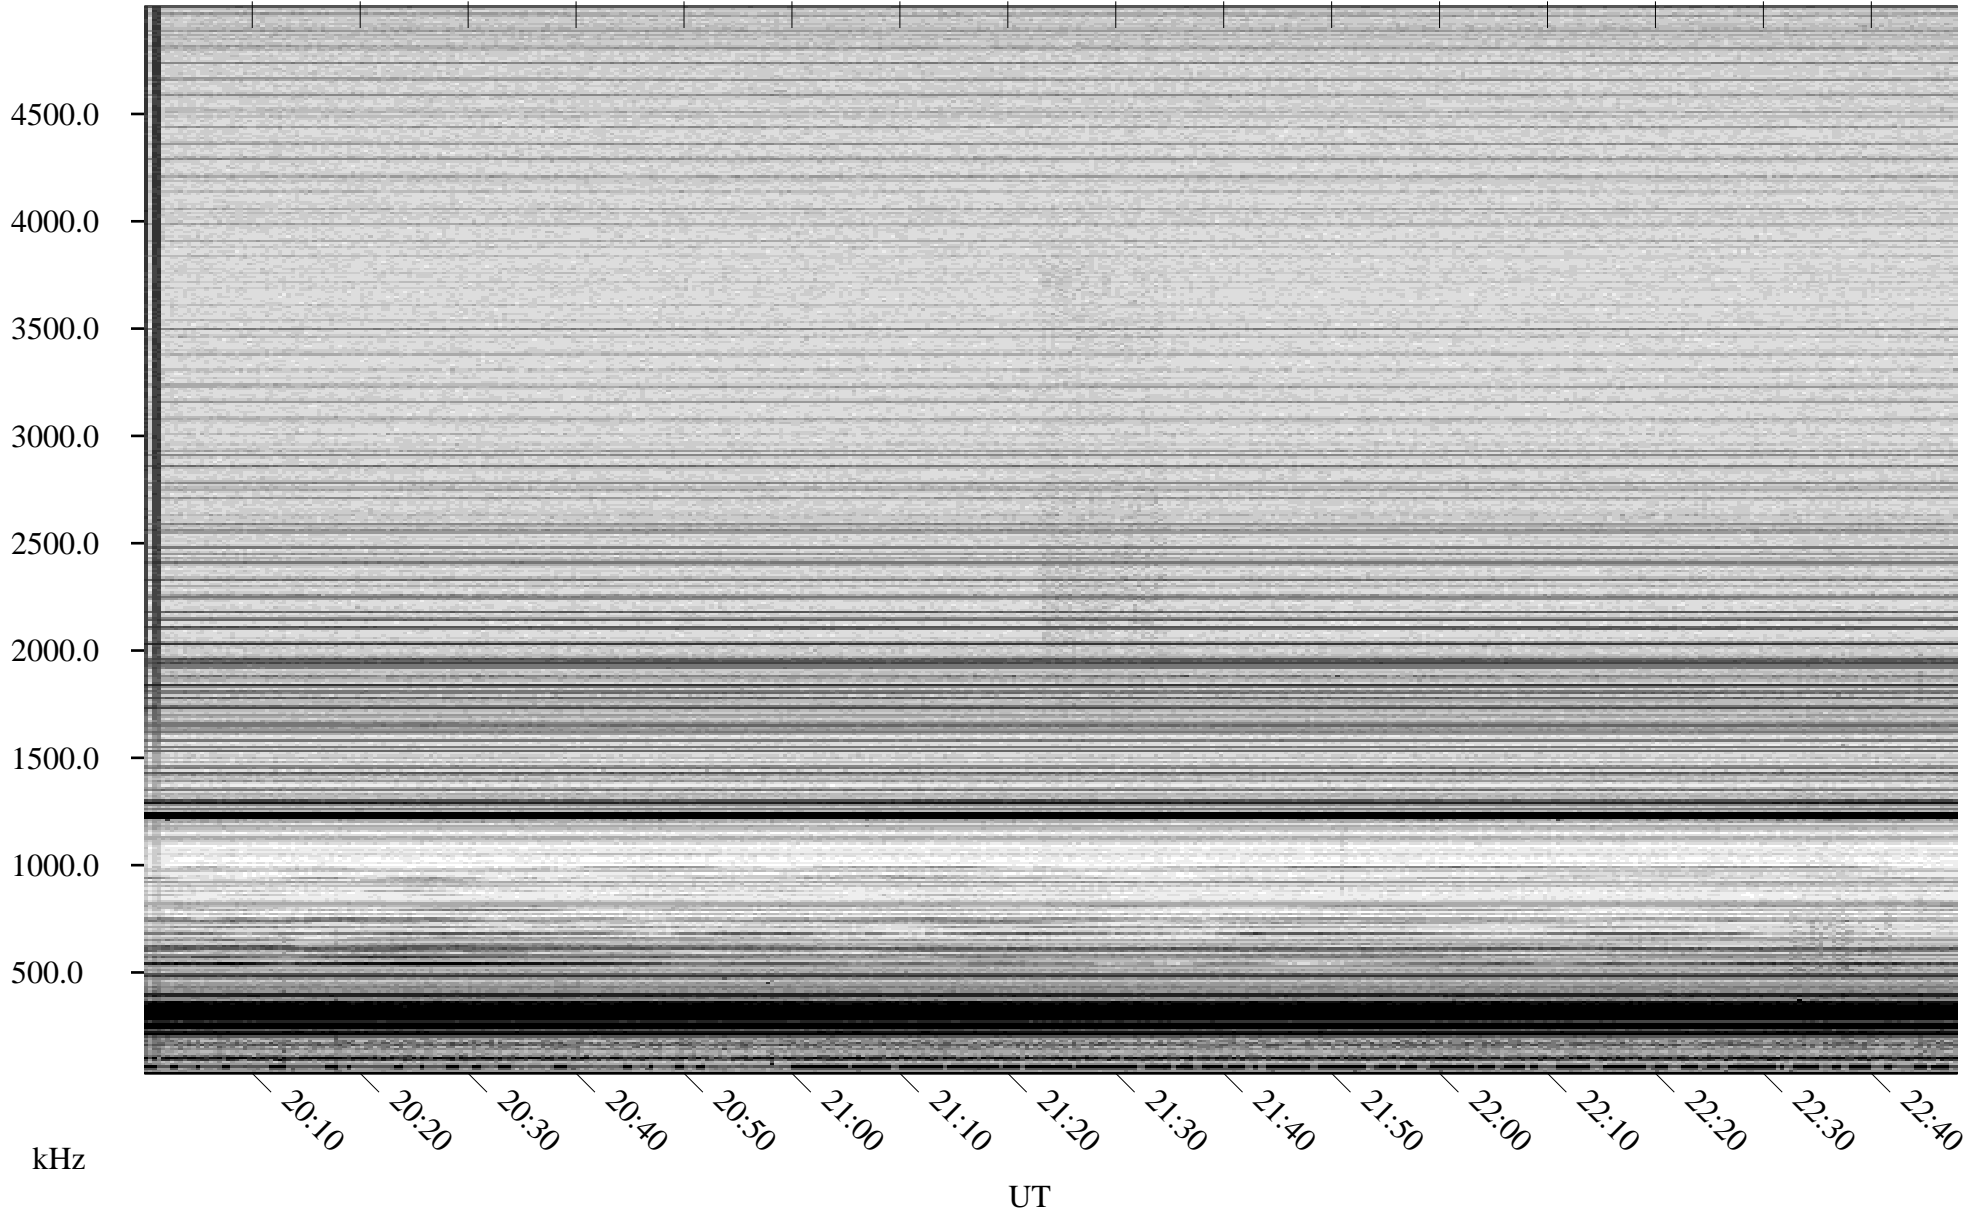

04/13/2008 Churchill, Manitoba

Linear Scale Black = 161 White = 15

ch08104l.r00SUm max_12

Page 1

04/13/2008 Churchill, Manitoba

Linear Scale Black = 161 White = 15

ch08104l.r00SUm max_12

Page 2

04/14/2008 Churchill, Manitoba

Linear Scale Black = 161 White = 15

ch08104l.r00SUm max_12

Page 3

04/14/2008 Churchill, Manitoba

Linear Scale Black = 161 White = 15

ch08104l.r00SUm max_12

Page 4

04/14/2008 Churchill, Manitoba

Linear Scale Black = 161 White = 15

ch08104l.r00SUm max_12

Page 5

04/14/2008 Churchill, Manitoba

Linear Scale Black = 161 White = 15

ch08104l.r00SUm max_12

Page 6

04/14/2008 Churchill, Manitoba

Linear Scale Black = 161 White = 15

ch08104l.r00SUm max_12

Page 7

04/14/2008 Churchill, Manitoba

Linear Scale Black = 161 White = 15

ch08104l.r00SUm max_12

Page 8