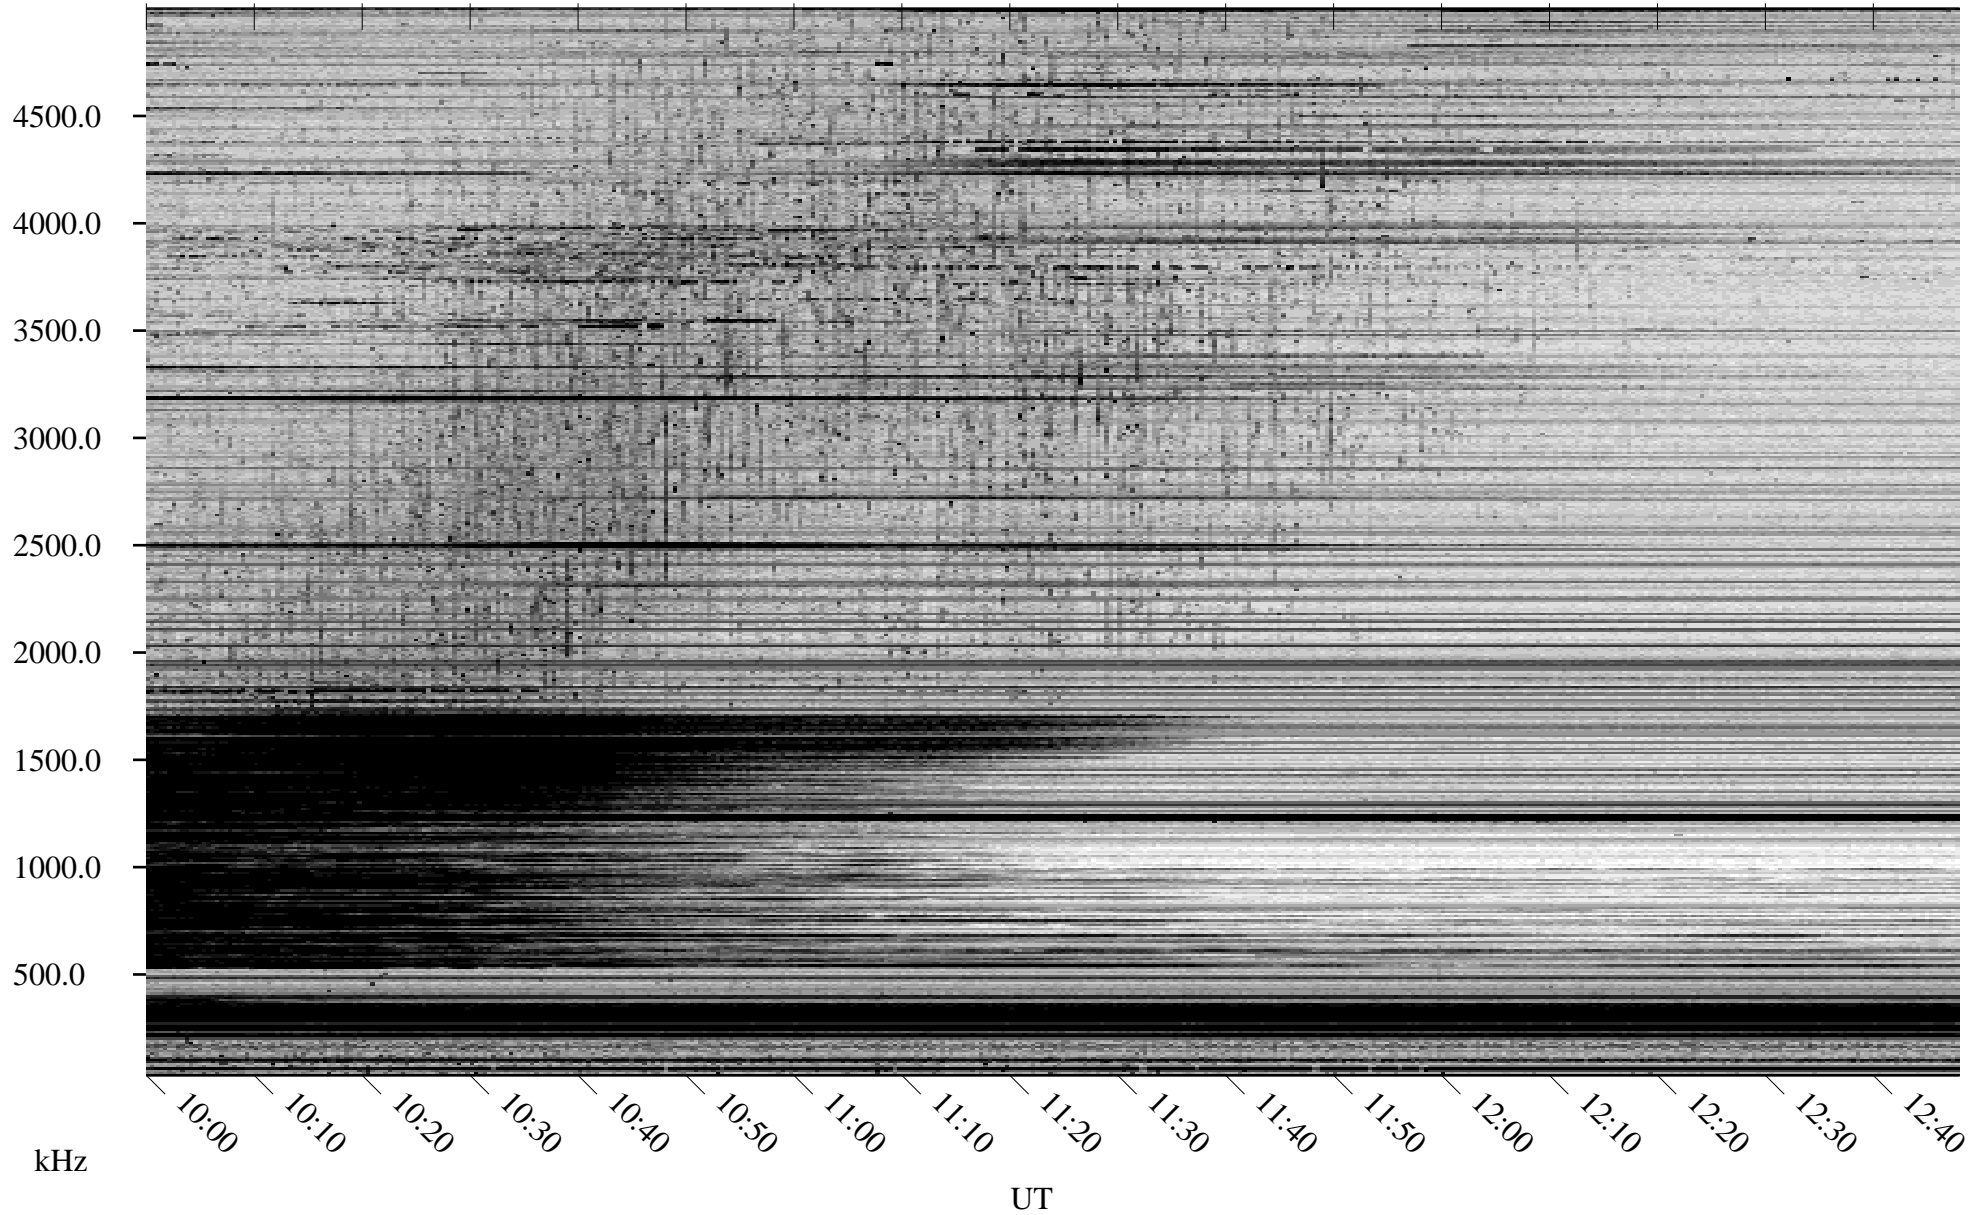

04/13/2008 Churchill, Manitoba

Linear Scale Black = 161 White = 15

ch08104l.r00SUm max_12

Page 1

04/13/2008 Churchill, Manitoba

Linear Scale Black = 161 White = 15

ch08104l.r00SUm max_12

Page 2

04/14/2008 Churchill, Manitoba

Linear Scale Black = 161 White = 15

ch08104l.r00SUm max_12

Page 3

04/14/2008 Churchill, Manitoba

Linear Scale Black = 161 White = 15

ch08104l.r00SUm max_12

Page 4

04/14/2008 Churchill, Manitoba

Linear Scale Black = 161 White = 15

ch08104l.r00SUm max_12

Page 5

04/14/2008 Churchill, Manitoba

Linear Scale Black = 161 White = 15

ch08104l.r00SUm max_12

Page 6

04/14/2008 Churchill, Manitoba

Linear Scale Black = 161 White = 15

ch08104l.r00SUm max_12

Page 7

04/14/2008 Churchill, Manitoba

Linear Scale Black = 161 White = 15

ch08104l.r00SUm max_12

Page 8