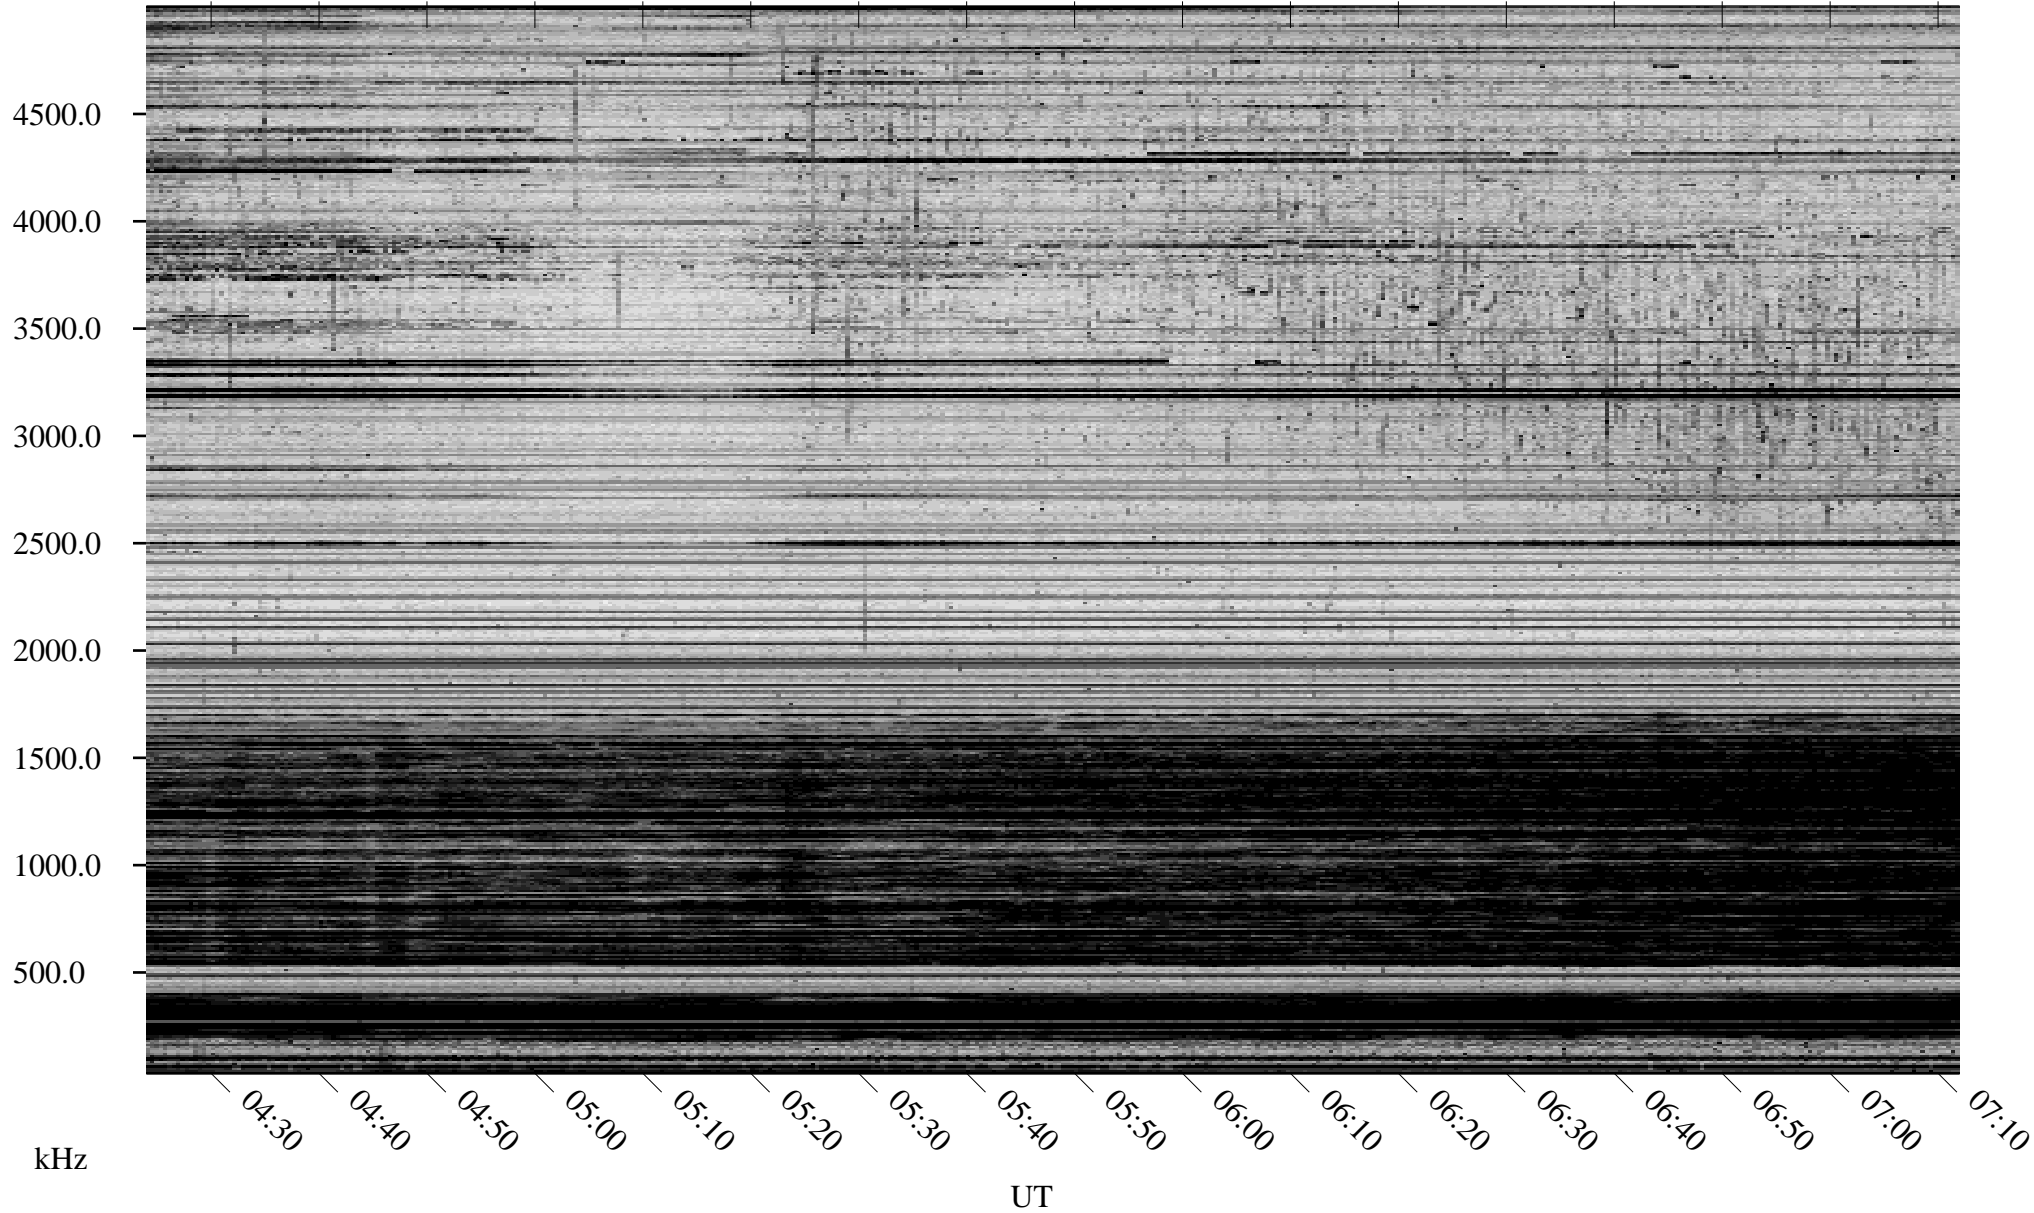

04/13/2008 Churchill, Manitoba

Linear Scale Black = 161 White = 15

ch08104l.r00SUm max_12

Page 1

04/13/2008 Churchill, Manitoba

Linear Scale Black = 161 White = 15

ch08104l.r00SUm max_12

Page 2

04/14/2008 Churchill, Manitoba

Linear Scale Black = 161 White = 15

ch08104l.r00SUm max_12

Page 3

04/14/2008 Churchill, Manitoba

Linear Scale Black = 161 White = 15

ch08104l.r00SUm max_12

Page 4

04/14/2008 Churchill, Manitoba

Linear Scale Black = 161 White = 15

ch08104l.r00SUm max_12

Page 5

04/14/2008 Churchill, Manitoba

Linear Scale Black = 161 White = 15

ch08104l.r00SUm max_12

Page 6

04/14/2008 Churchill, Manitoba

Linear Scale Black = 161 White = 15

ch08104l.r00SUm max_12

Page 7

04/14/2008 Churchill, Manitoba

Linear Scale Black = 161 White = 15

ch08104l.r00SUm max_12

Page 8