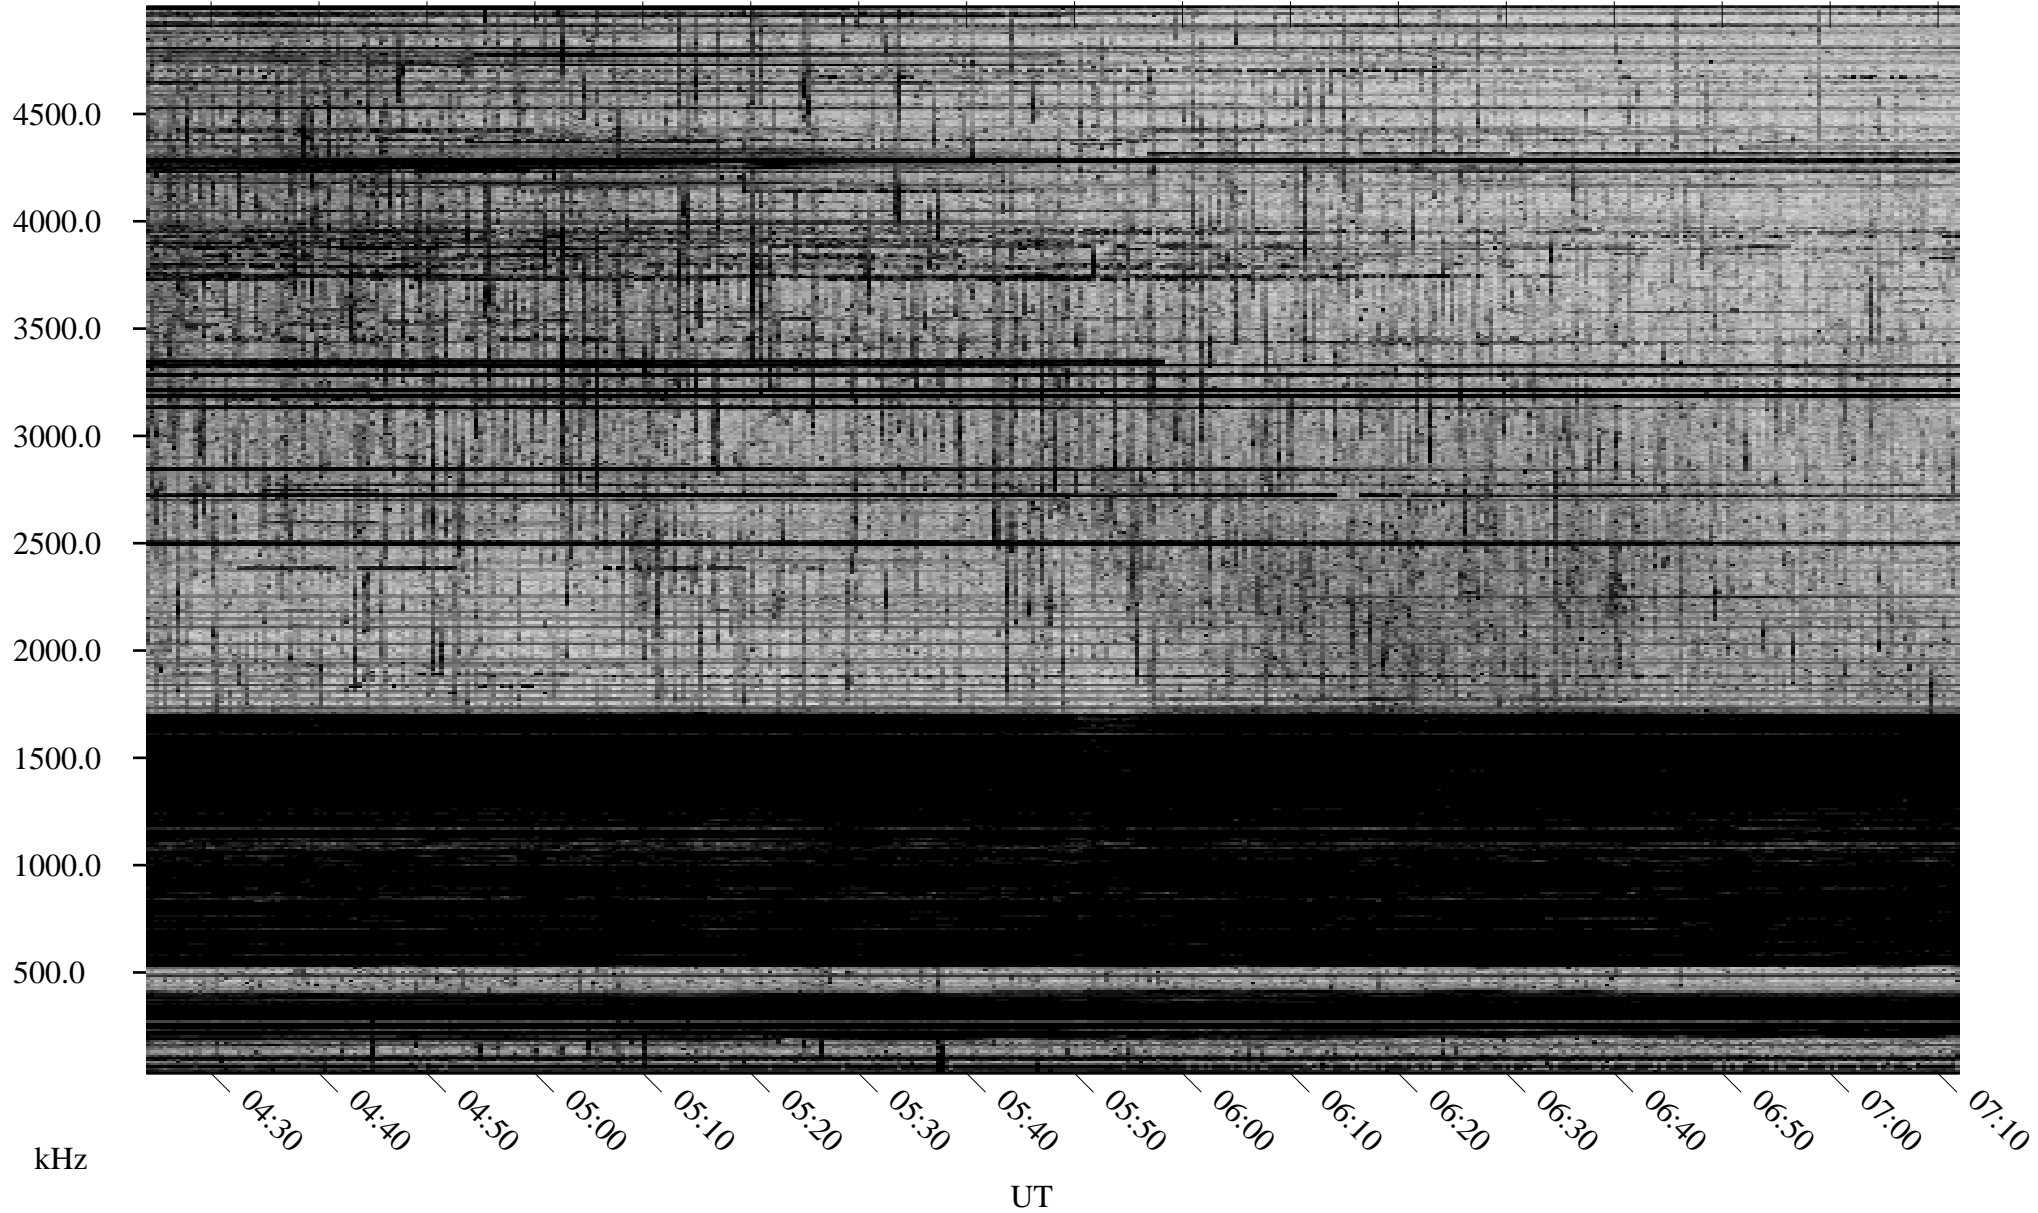

04/14/2008 Churchill, Manitoba

Linear Scale Black = 161 White = 15

ch081051.r00SUm max_12

Page 1

04/14/2008 Churchill, Manitoba

Linear Scale Black = 161 White = 15

ch081051.r00SUm max_12

Page 2

04/15/2008 Churchill, Manitoba

Linear Scale Black = 161 White = 15

ch08105l.r00SUm max_12

Page 3

04/15/2008 Churchill, Manitoba

Linear Scale Black = 161 White = 15

ch081051.r00SUm max_12

Page 4

04/15/2008 Churchill, Manitoba

Linear Scale Black = 161 White = 15

ch081051.r00SUm max_12

Page 5

04/15/2008 Churchill, Manitoba

Linear Scale Black = 161 White = 15

ch081051.r00SUm max_12

Page 6

04/15/2008 Churchill, Manitoba

Linear Scale Black = 161 White = 15

ch081051.r00SUm max_12

Page 7

04/15/2008 Churchill, Manitoba

Linear Scale Black = 161 White = 15

ch081051.r00SUm max_12

Page 8