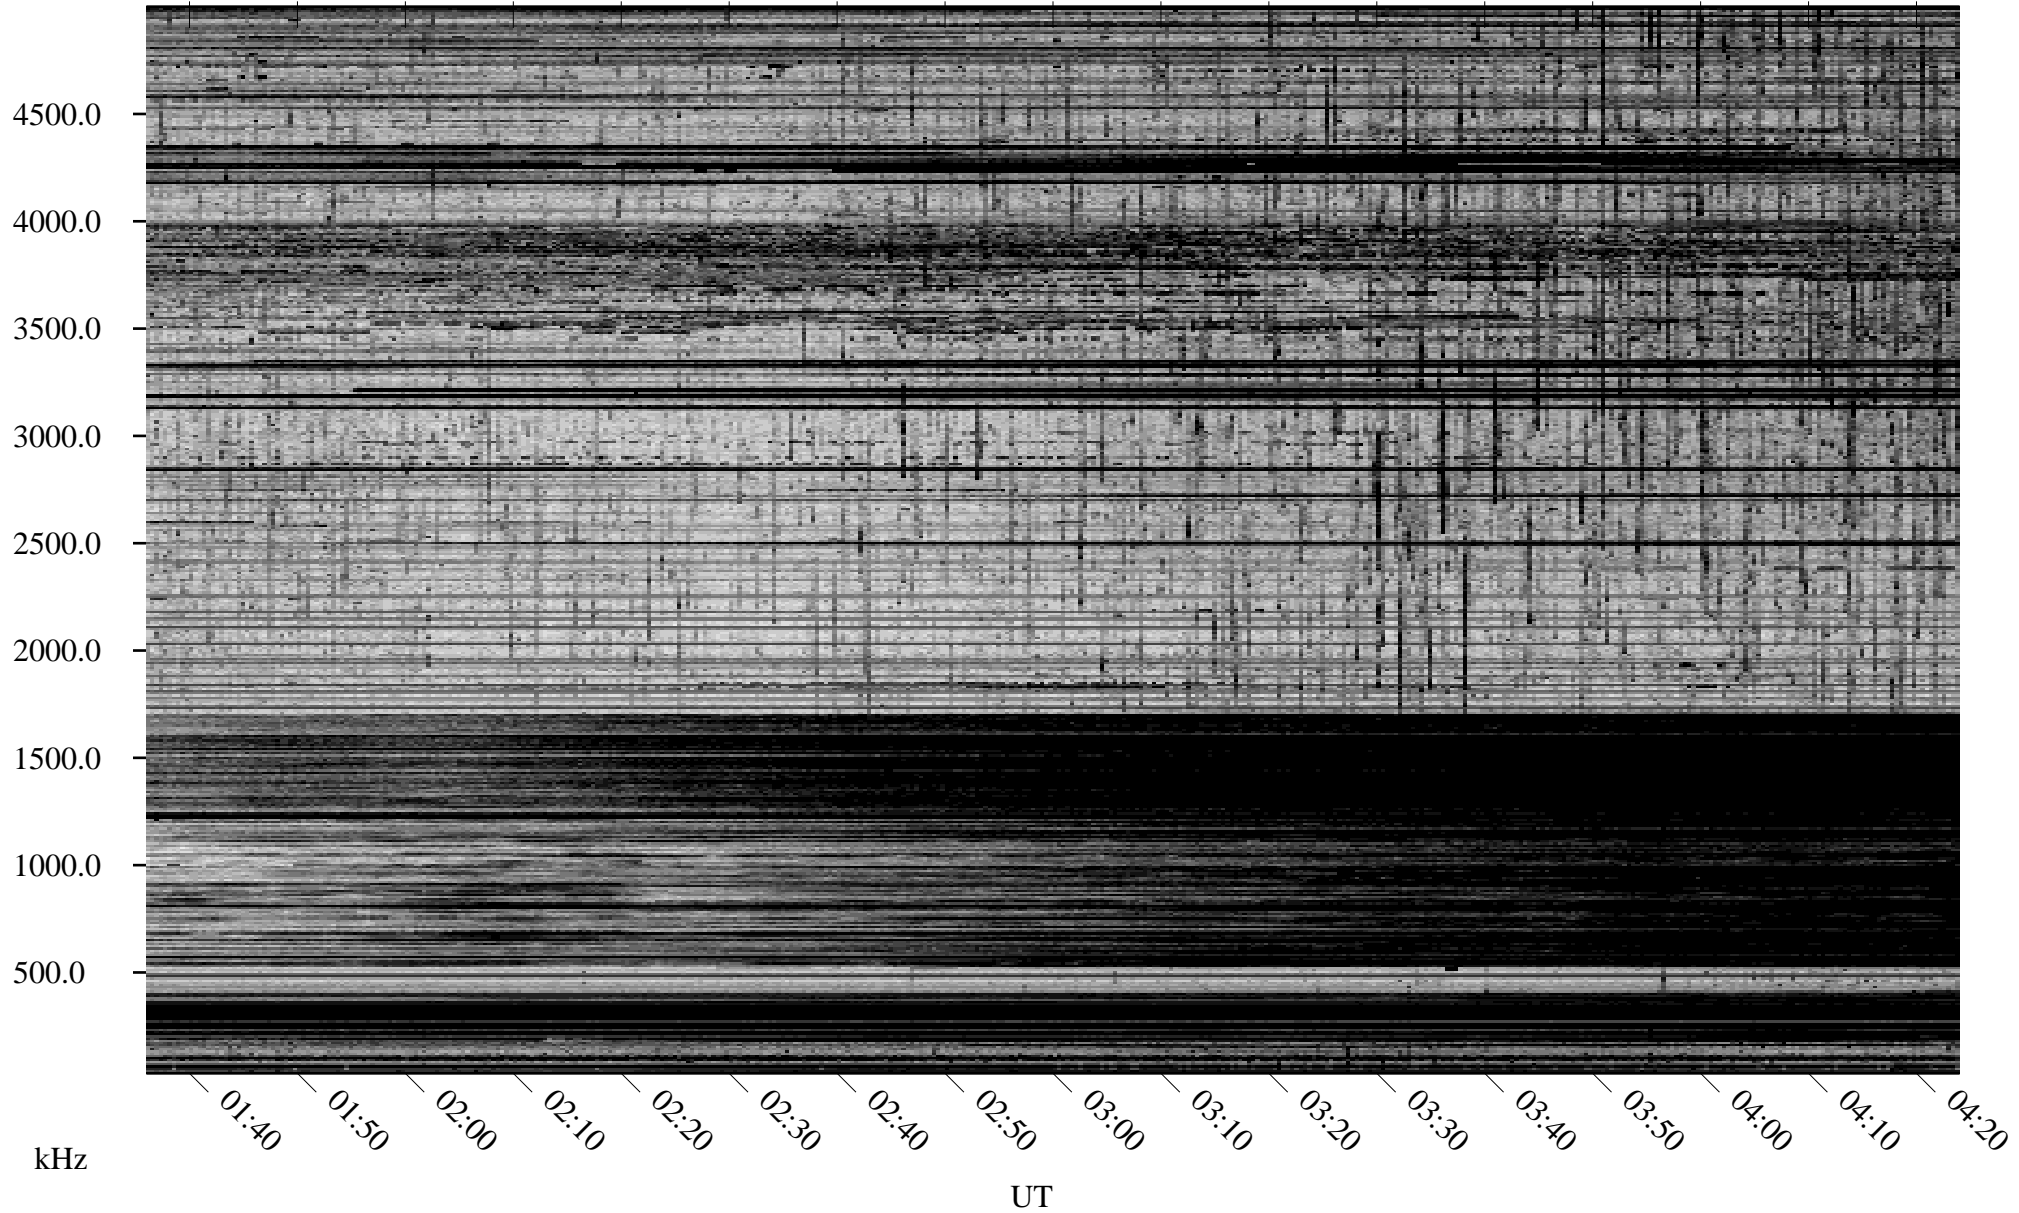

04/14/2008 Churchill, Manitoba

Linear Scale Black = 161 White = 15

ch081051.r00SUm max_12

Page 1

04/14/2008 Churchill, Manitoba

Linear Scale Black = 161 White = 15

ch081051.r00SUm max_12

Page 2

04/15/2008 Churchill, Manitoba

Linear Scale Black = 161 White = 15

ch08105l.r00SUm max_12

Page 3

04/15/2008 Churchill, Manitoba

Linear Scale Black = 161 White = 15

ch081051.r00SUm max_12

Page 4

04/15/2008 Churchill, Manitoba

Linear Scale Black = 161 White = 15

ch081051.r00SUm max_12

Page 5

04/15/2008 Churchill, Manitoba

Linear Scale Black = 161 White = 15

ch081051.r00SUm max_12

Page 6

04/15/2008 Churchill, Manitoba

Linear Scale Black = 161 White = 15

ch081051.r00SUm max_12

Page 7

04/15/2008 Churchill, Manitoba

Linear Scale Black = 161 White = 15

ch081051.r00SUm max_12

Page 8