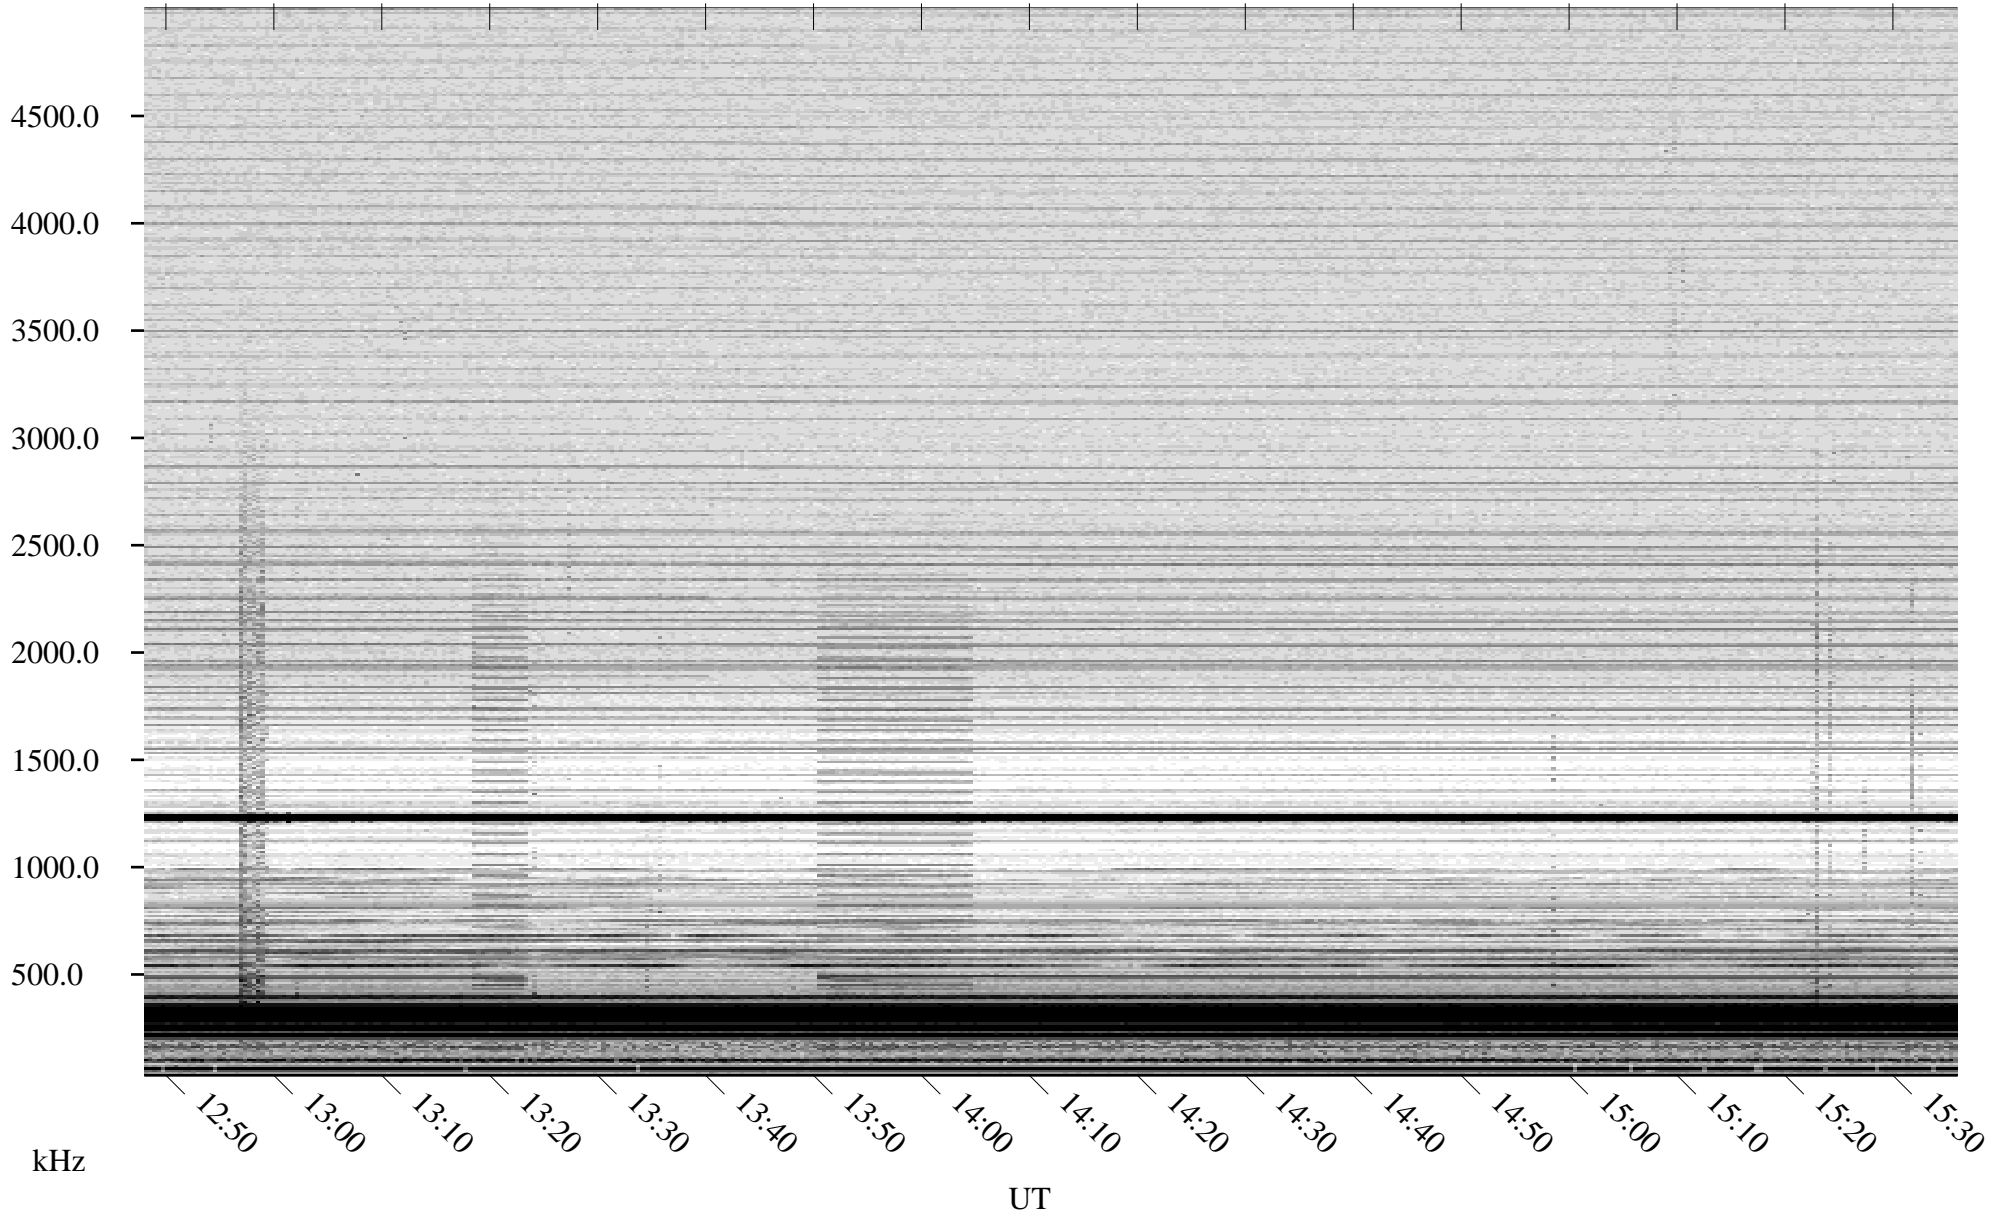

04/15/2008 Churchill, Manitoba

Linear Scale Black = 161 White = 15

ch08106l.r00SUm max_12

Page 1

04/15/2008 Churchill, Manitoba

Linear Scale Black = 161 White = 15

ch08106l.r00SUm max_12

Page 2

04/16/2008 Churchill, Manitoba

Linear Scale Black = 161 White = 15

ch08106l.r00SUm max_12

Page 3

04/16/2008 Churchill, Manitoba

Linear Scale Black = 161 White = 15

ch08106l.r00SUm max_12

Page 4

04/16/2008 Churchill, Manitoba

Linear Scale Black = 161 White = 15

ch08106l.r00SUm max_12

Page 5

04/16/2008 Churchill, Manitoba

Linear Scale Black = 161 White = 15

ch08106l.r00SUm max_12

Page 6

04/16/2008 Churchill, Manitoba

Linear Scale Black = 161 White = 15

ch08106l.r00SUm max_12

Page 7

04/16/2008 Churchill, Manitoba

Linear Scale Black = 161 White = 15

ch08106l.r00SUm max_12