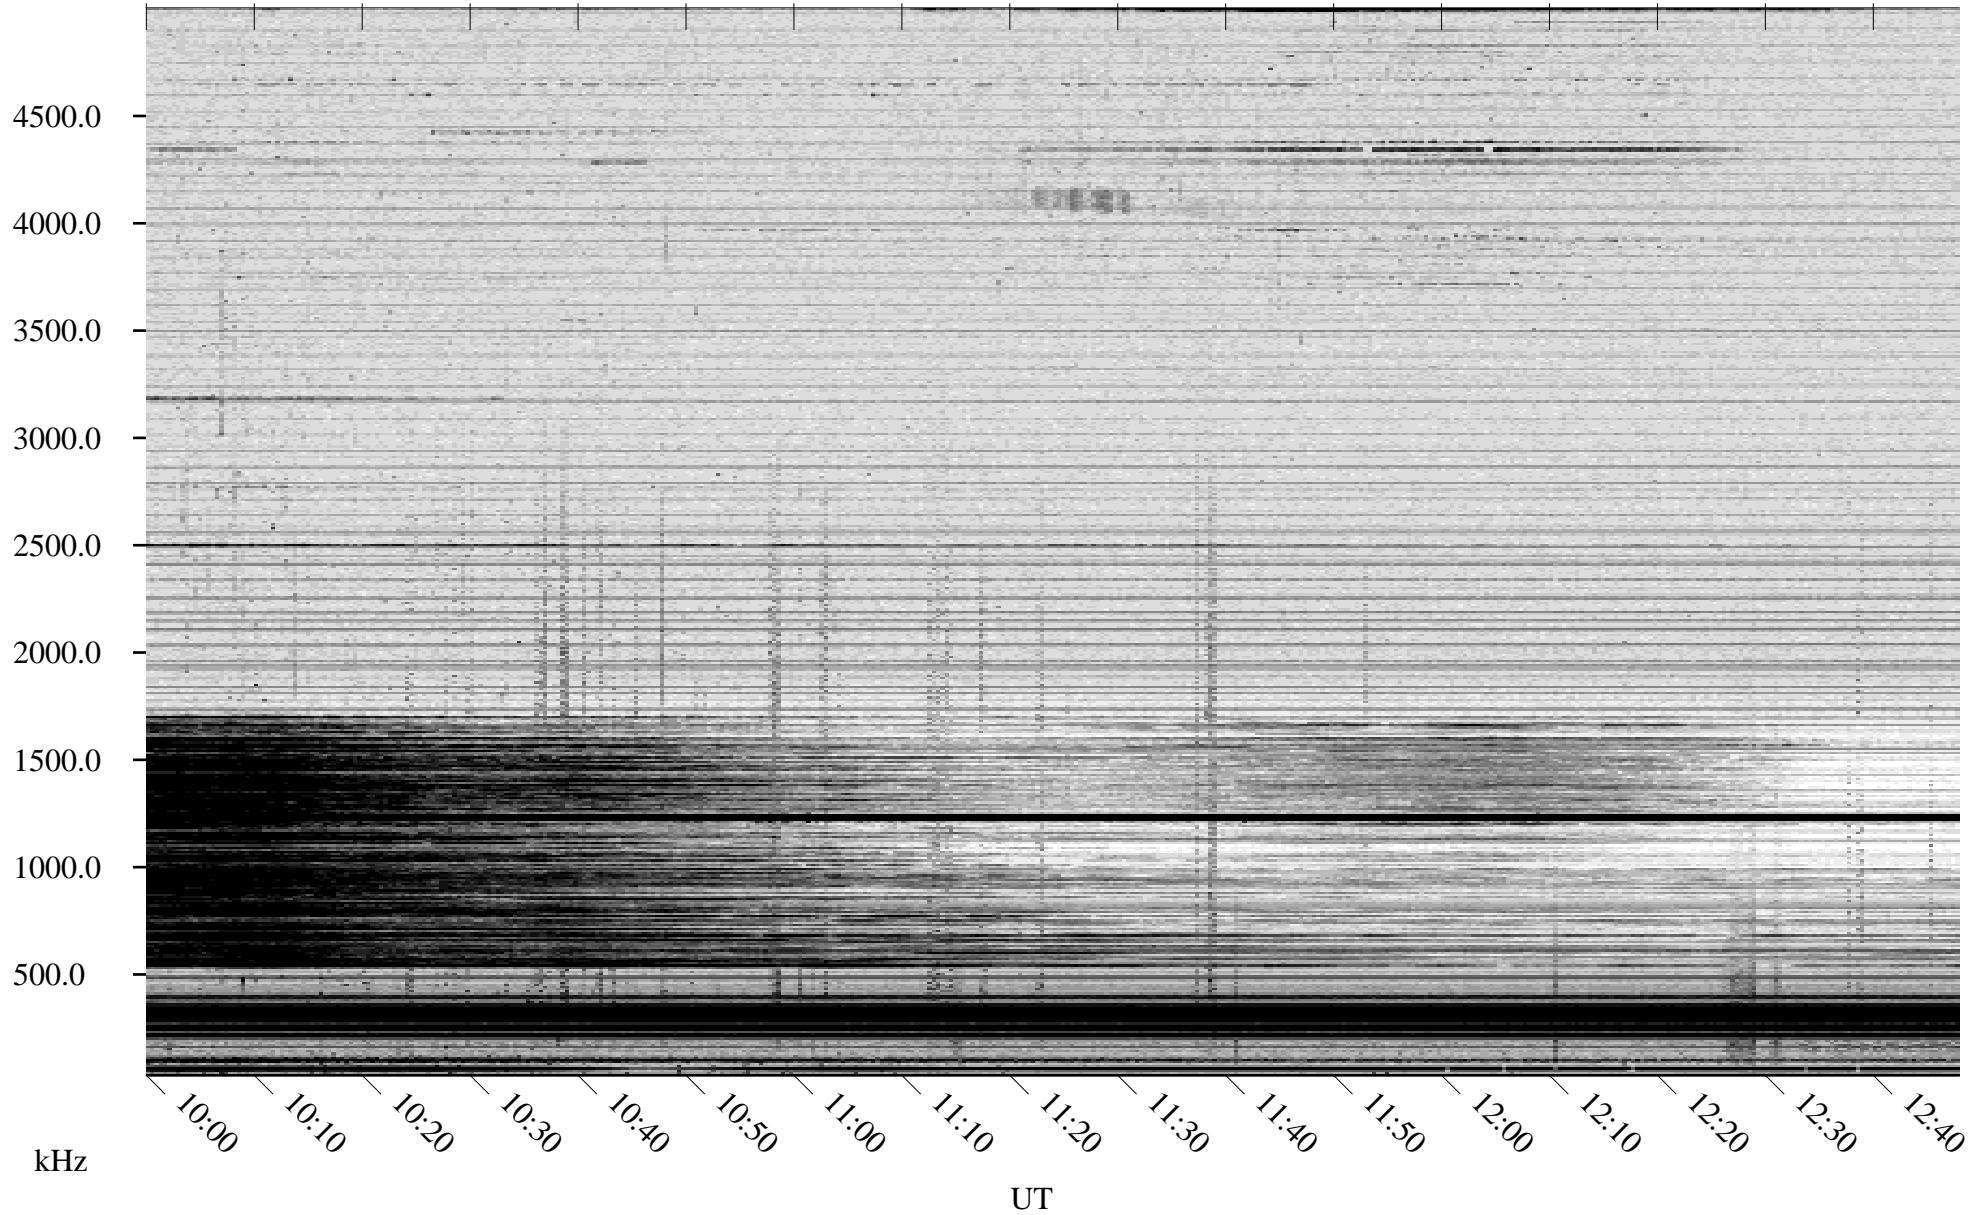

04/15/2008 Churchill, Manitoba

Linear Scale Black = 161 White = 15

ch08106l.r00SUm max_12

Page 1

04/15/2008 Churchill, Manitoba

Linear Scale Black = 161 White = 15

ch08106l.r00SUm max_12

Page 2

04/16/2008 Churchill, Manitoba

Linear Scale Black = 161 White = 15

ch08106l.r00SUm max_12

Page 3

04/16/2008 Churchill, Manitoba

Linear Scale Black = 161 White = 15

ch08106l.r00SUm max_12

Page 4

04/16/2008 Churchill, Manitoba

Linear Scale Black = 161 White = 15

ch08106l.r00SUm max_12

Page 5

04/16/2008 Churchill, Manitoba

Linear Scale Black = 161 White = 15

ch08106l.r00SUm max_12

Page 6

04/16/2008 Churchill, Manitoba

Linear Scale Black = 161 White = 15

ch08106l.r00SUm max_12

Page 7

04/16/2008 Churchill, Manitoba

Linear Scale Black = 161 White = 15

ch08106l.r00SUm max_12