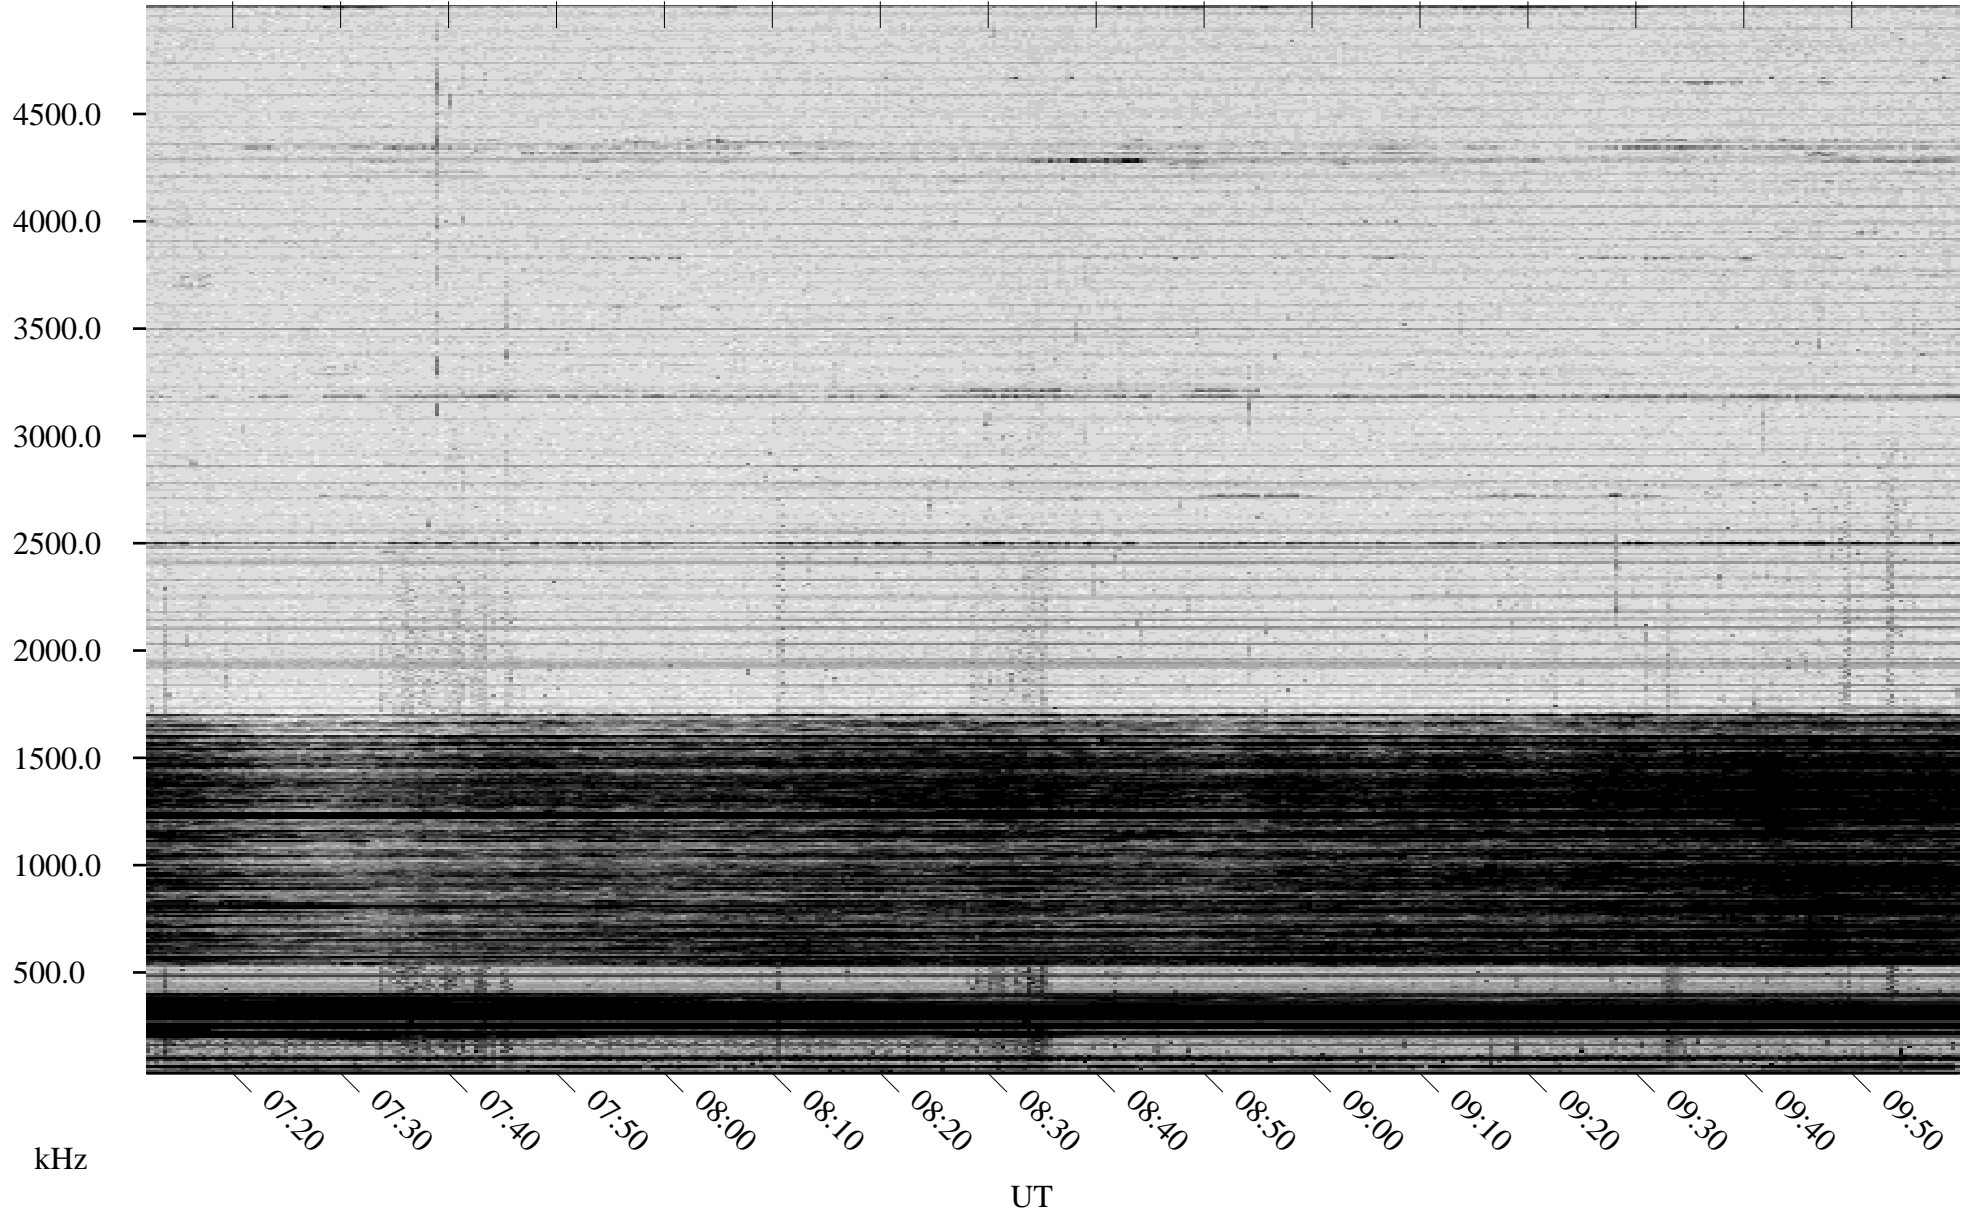

04/15/2008 Churchill, Manitoba

Linear Scale Black = 161 White = 15

ch08106l.r00SUm max_12

Page 1

04/15/2008 Churchill, Manitoba

Linear Scale Black = 161 White = 15

ch08106l.r00SUm max_12

Page 2

04/16/2008 Churchill, Manitoba

Linear Scale Black = 161 White = 15

ch08106l.r00SUm max_12

Page 3

04/16/2008 Churchill, Manitoba

Linear Scale Black = 161 White = 15

ch08106l.r00SUm max_12

Page 4

04/16/2008 Churchill, Manitoba

Linear Scale Black = 161 White = 15

ch08106l.r00SUm max_12

Page 5

04/16/2008 Churchill, Manitoba

Linear Scale Black = 161 White = 15

ch08106l.r00SUm max_12

Page 6

04/16/2008 Churchill, Manitoba

Linear Scale Black = 161 White = 15

ch08106l.r00SUm max_12

Page 7

04/16/2008 Churchill, Manitoba

Linear Scale Black = 161 White = 15

ch08106l.r00SUm max_12