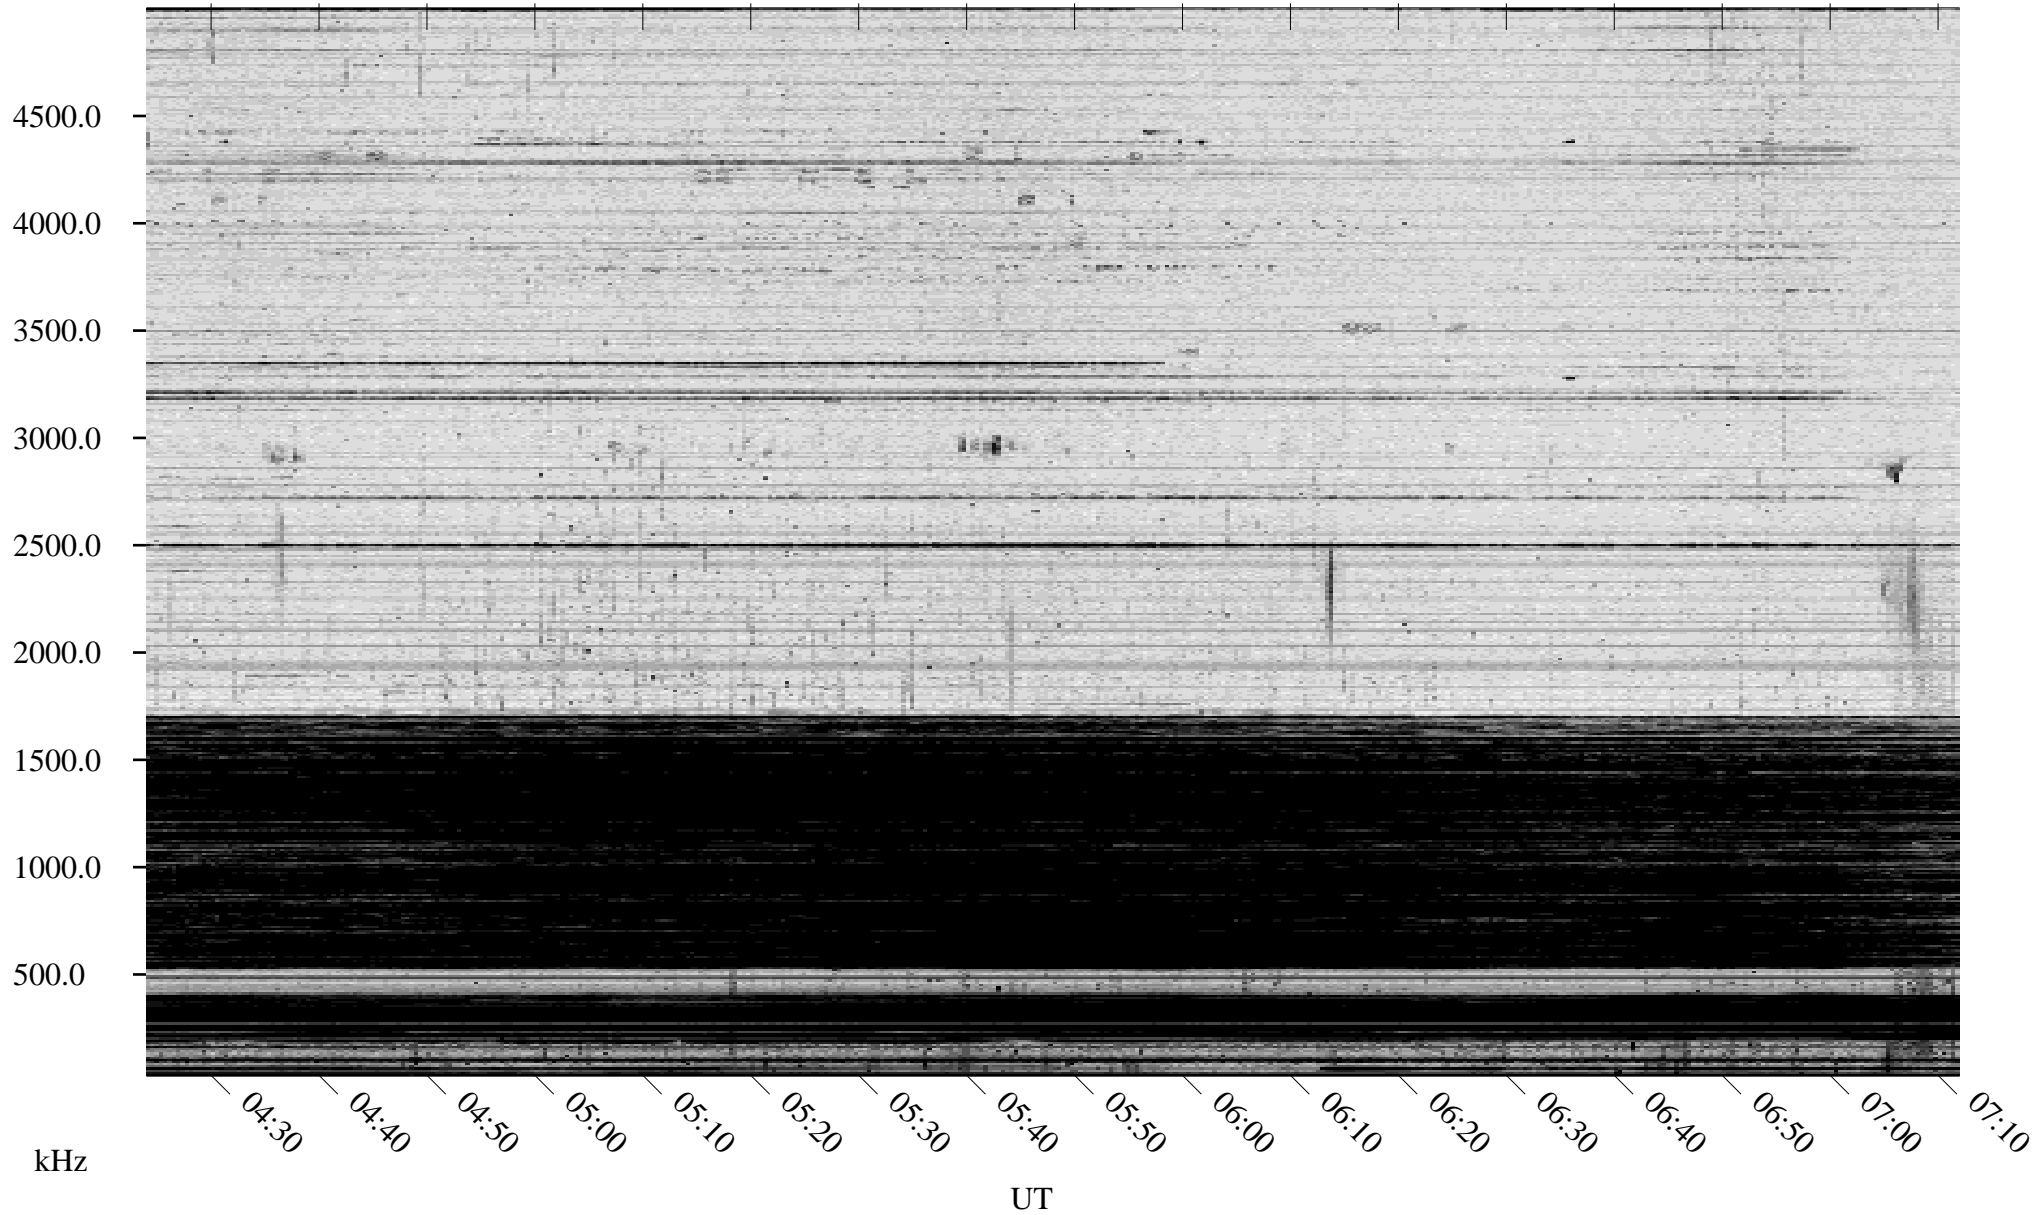

04/15/2008 Churchill, Manitoba

Linear Scale Black = 161 White = 15

ch08106l.r00SUm max_12

Page 1

04/15/2008 Churchill, Manitoba

Linear Scale Black = 161 White = 15

ch08106l.r00SUm max_12

Page 2

04/16/2008 Churchill, Manitoba

Linear Scale Black = 161 White = 15

ch08106l.r00SUm max_12

Page 3

04/16/2008 Churchill, Manitoba

Linear Scale Black = 161 White = 15

ch08106l.r00SUm max_12

Page 4

04/16/2008 Churchill, Manitoba

Linear Scale Black = 161 White = 15

ch08106l.r00SUm max_12

Page 5

04/16/2008 Churchill, Manitoba

Linear Scale Black = 161 White = 15

ch08106l.r00SUm max_12

Page 6

04/16/2008 Churchill, Manitoba

Linear Scale Black = 161 White = 15

ch08106l.r00SUm max_12

Page 7

04/16/2008 Churchill, Manitoba

Linear Scale Black = 161 White = 15

ch08106l.r00SUm max_12