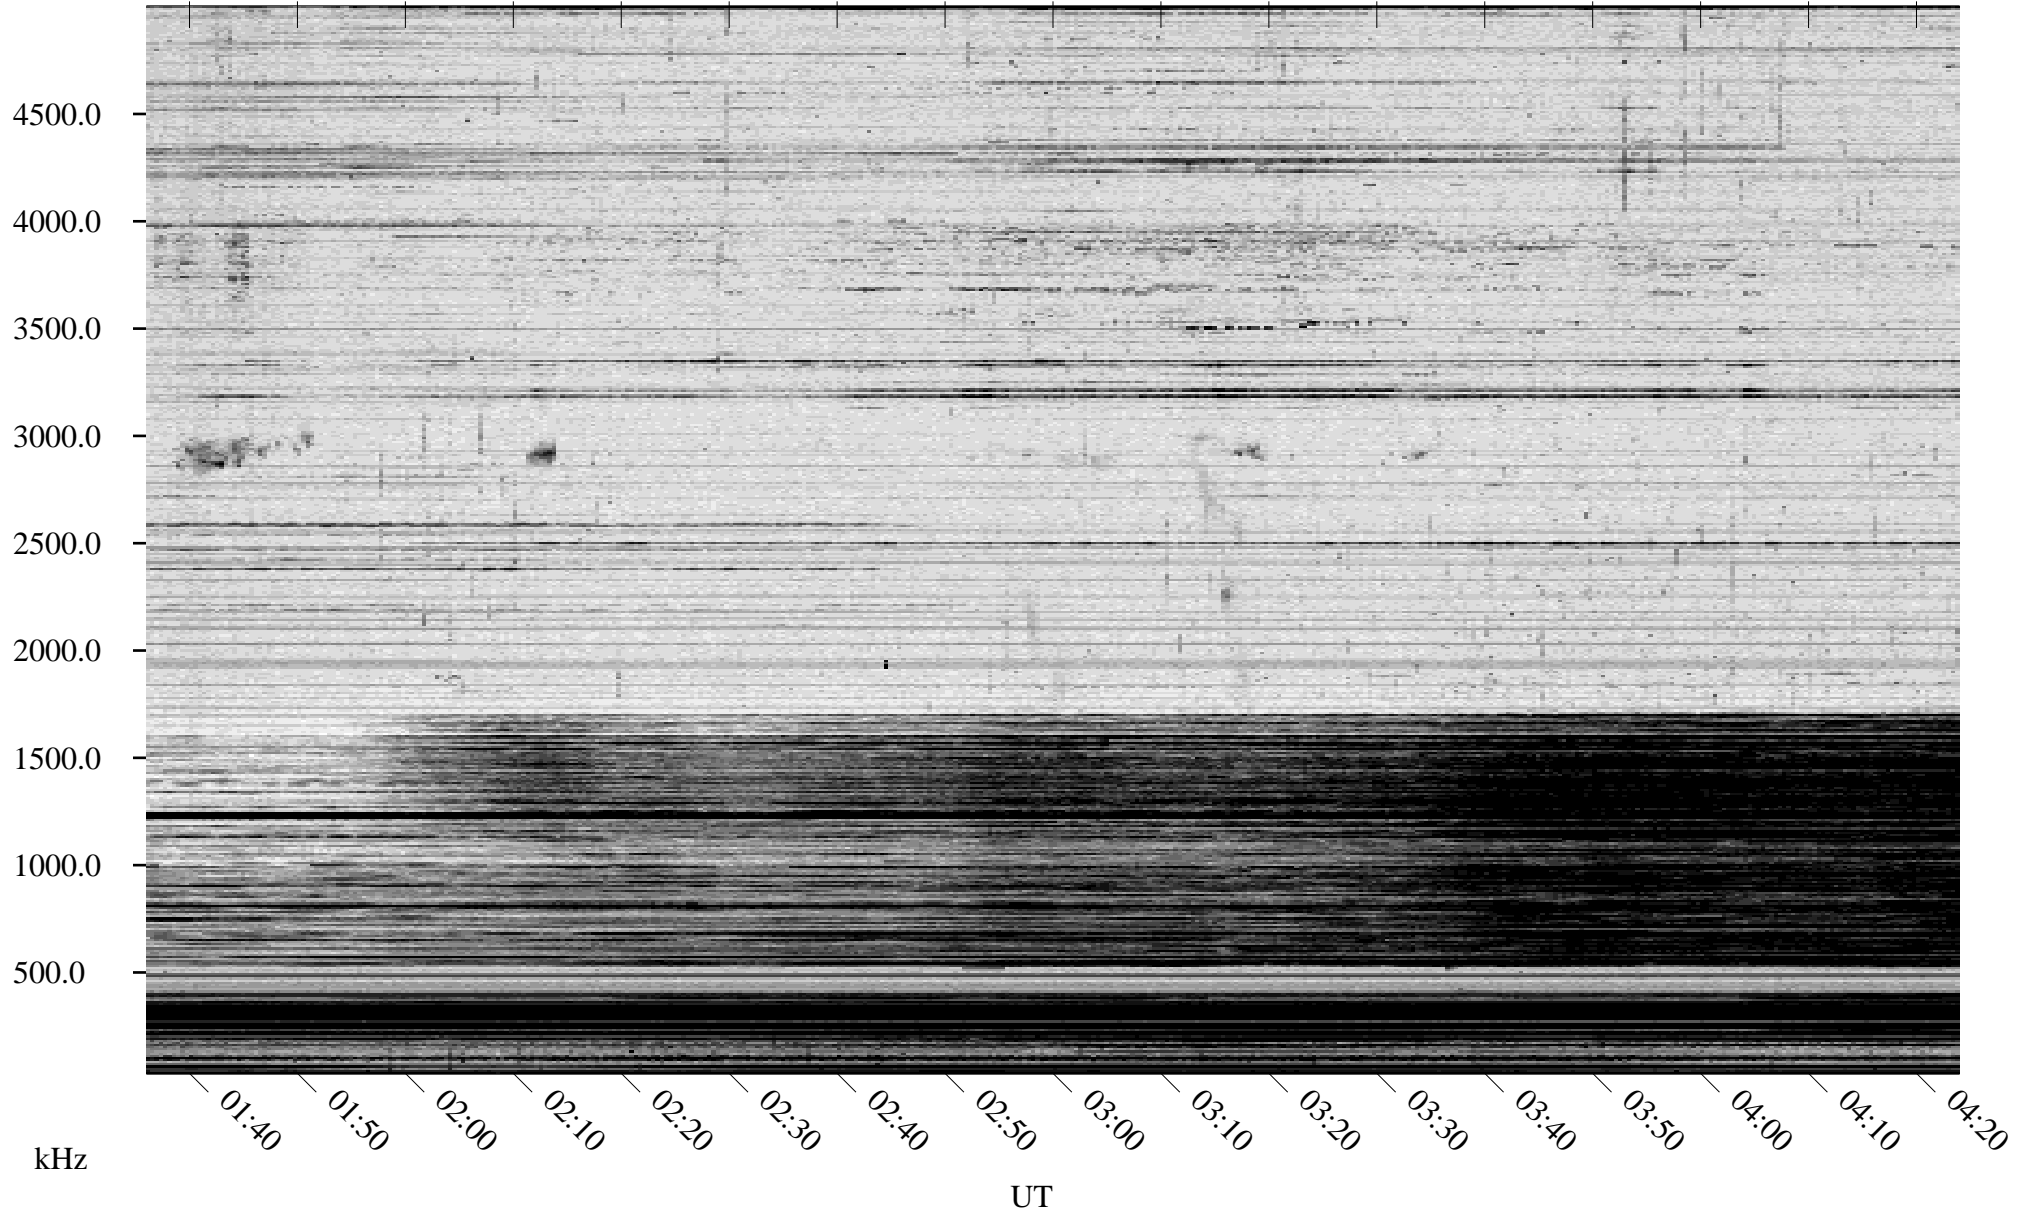

04/15/2008 Churchill, Manitoba

Linear Scale Black = 161 White = 15

ch08106l.r00SUm max_12

Page 1

04/15/2008 Churchill, Manitoba

Linear Scale Black = 161 White = 15

ch08106l.r00SUm max_12

Page 2

04/16/2008 Churchill, Manitoba

Linear Scale Black = 161 White = 15

ch08106l.r00SUm max_12

Page 3

04/16/2008 Churchill, Manitoba

Linear Scale Black = 161 White = 15

ch08106l.r00SUm max_12

Page 4

04/16/2008 Churchill, Manitoba

Linear Scale Black = 161 White = 15

ch08106l.r00SUm max_12

Page 5

04/16/2008 Churchill, Manitoba

Linear Scale Black = 161 White = 15

ch08106l.r00SUm max_12

Page 6

04/16/2008 Churchill, Manitoba

Linear Scale Black = 161 White = 15

ch08106l.r00SUm max_12

Page 7

04/16/2008 Churchill, Manitoba

Linear Scale Black = 161 White = 15

ch08106l.r00SUm max_12