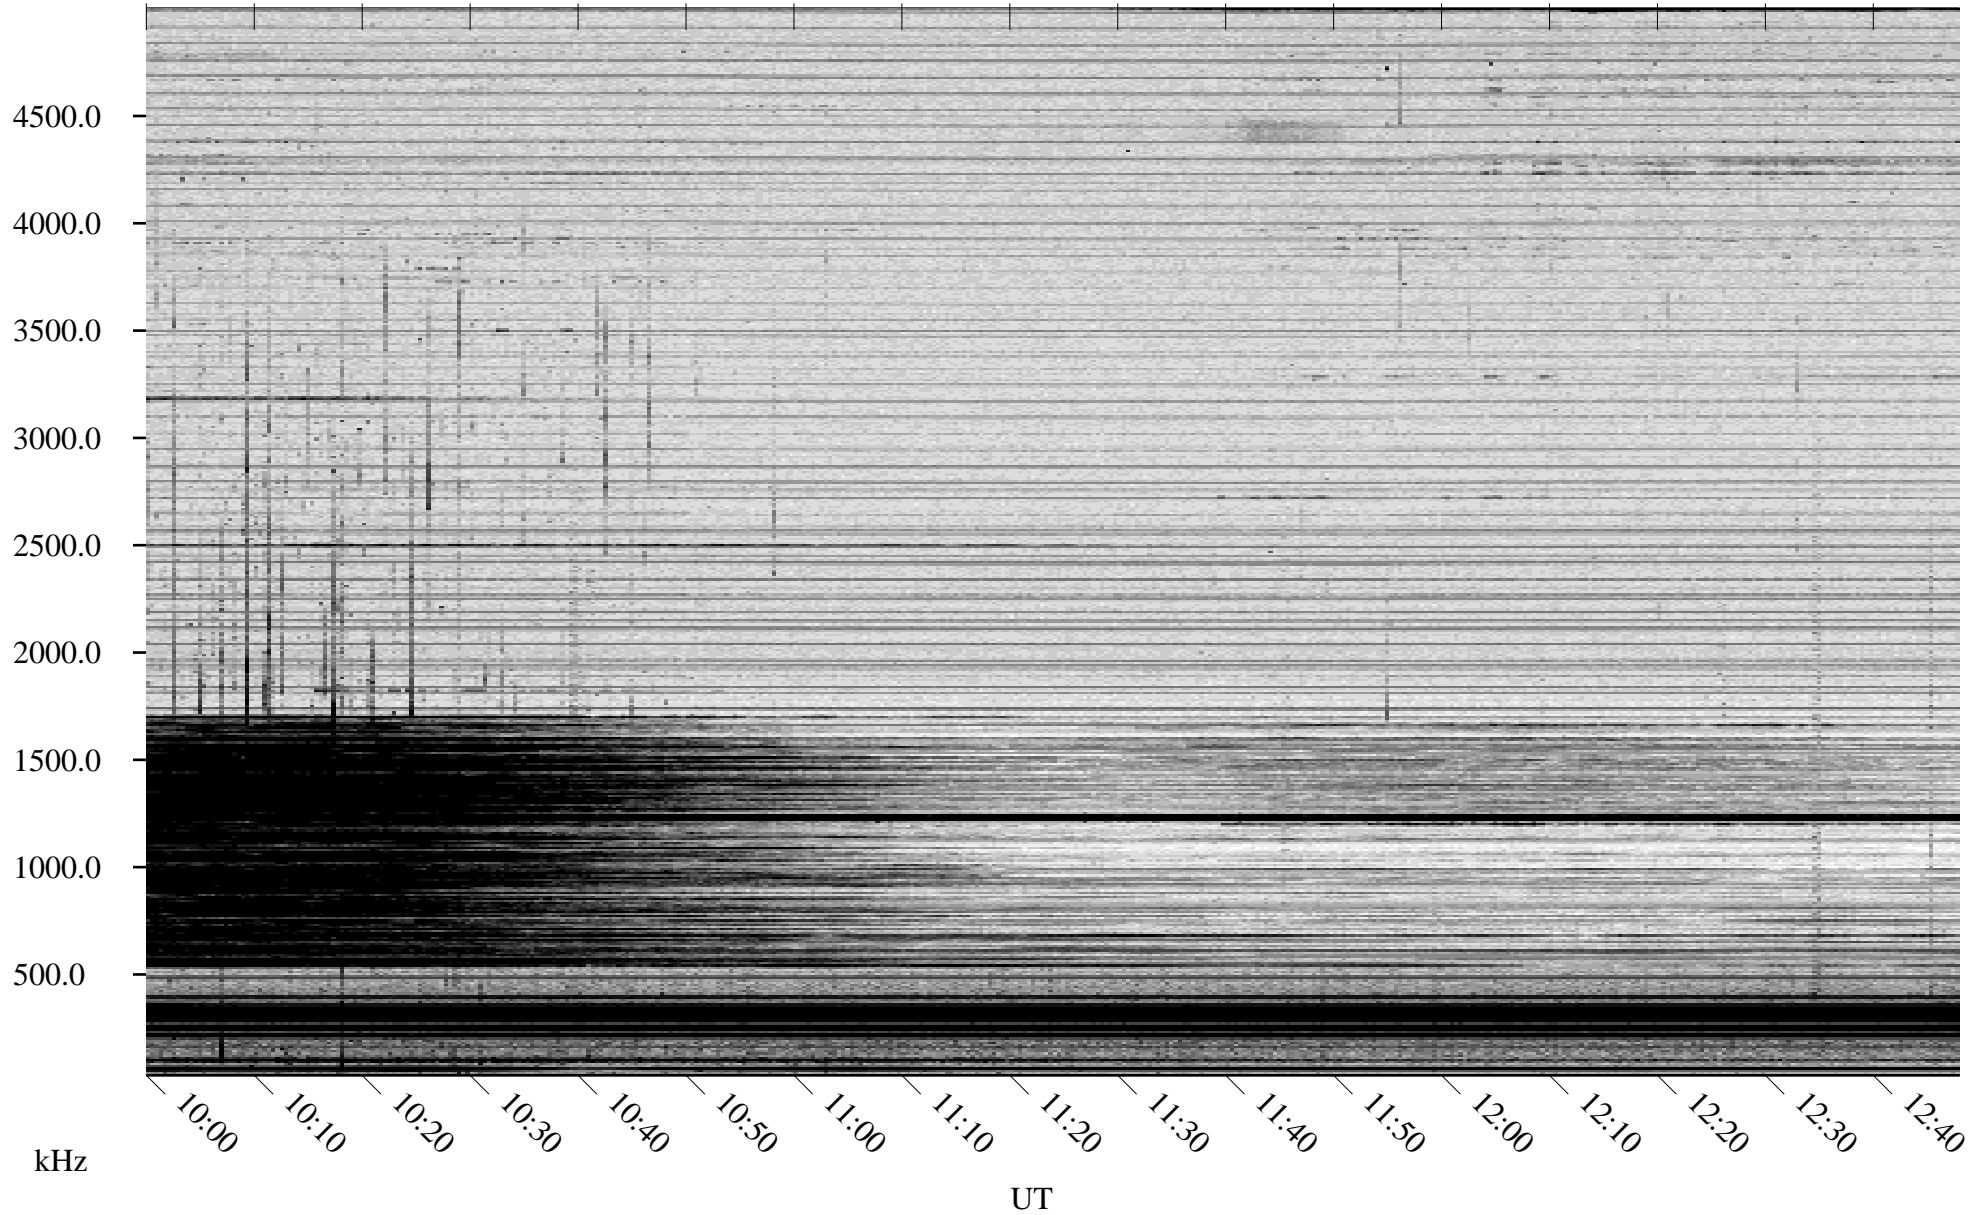

04/16/2008 Churchill, Manitoba

Linear Scale Black = 161 White = 15

ch08107l.r00SUm max_12

Page 1

04/16/2008 Churchill, Manitoba

Linear Scale Black = 161 White = 15

ch081071.r00SUm max_12

Page 2

04/17/2008 Churchill, Manitoba

Linear Scale Black = 161 White = 15

ch08107l.r00SUm max_12

Page 3

04/17/2008 Churchill, Manitoba

Linear Scale Black = 161 White = 15

ch08107l.r00SUm max_12

Page 4

04/17/2008 Churchill, Manitoba

Linear Scale Black = 161 White = 15

ch08107l.r00SUm max_12

Page 5

04/17/2008 Churchill, Manitoba

Linear Scale Black = 161 White = 15

ch081071.r00SUm max_12

Page 6

04/17/2008 Churchill, Manitoba

Linear Scale Black = 161 White = 15

ch081071.r00SUm max_12

Page 7

04/17/2008 Churchill, Manitoba

Linear Scale Black = 161 White = 15

ch08107l.r00SUm max_12

Page 8