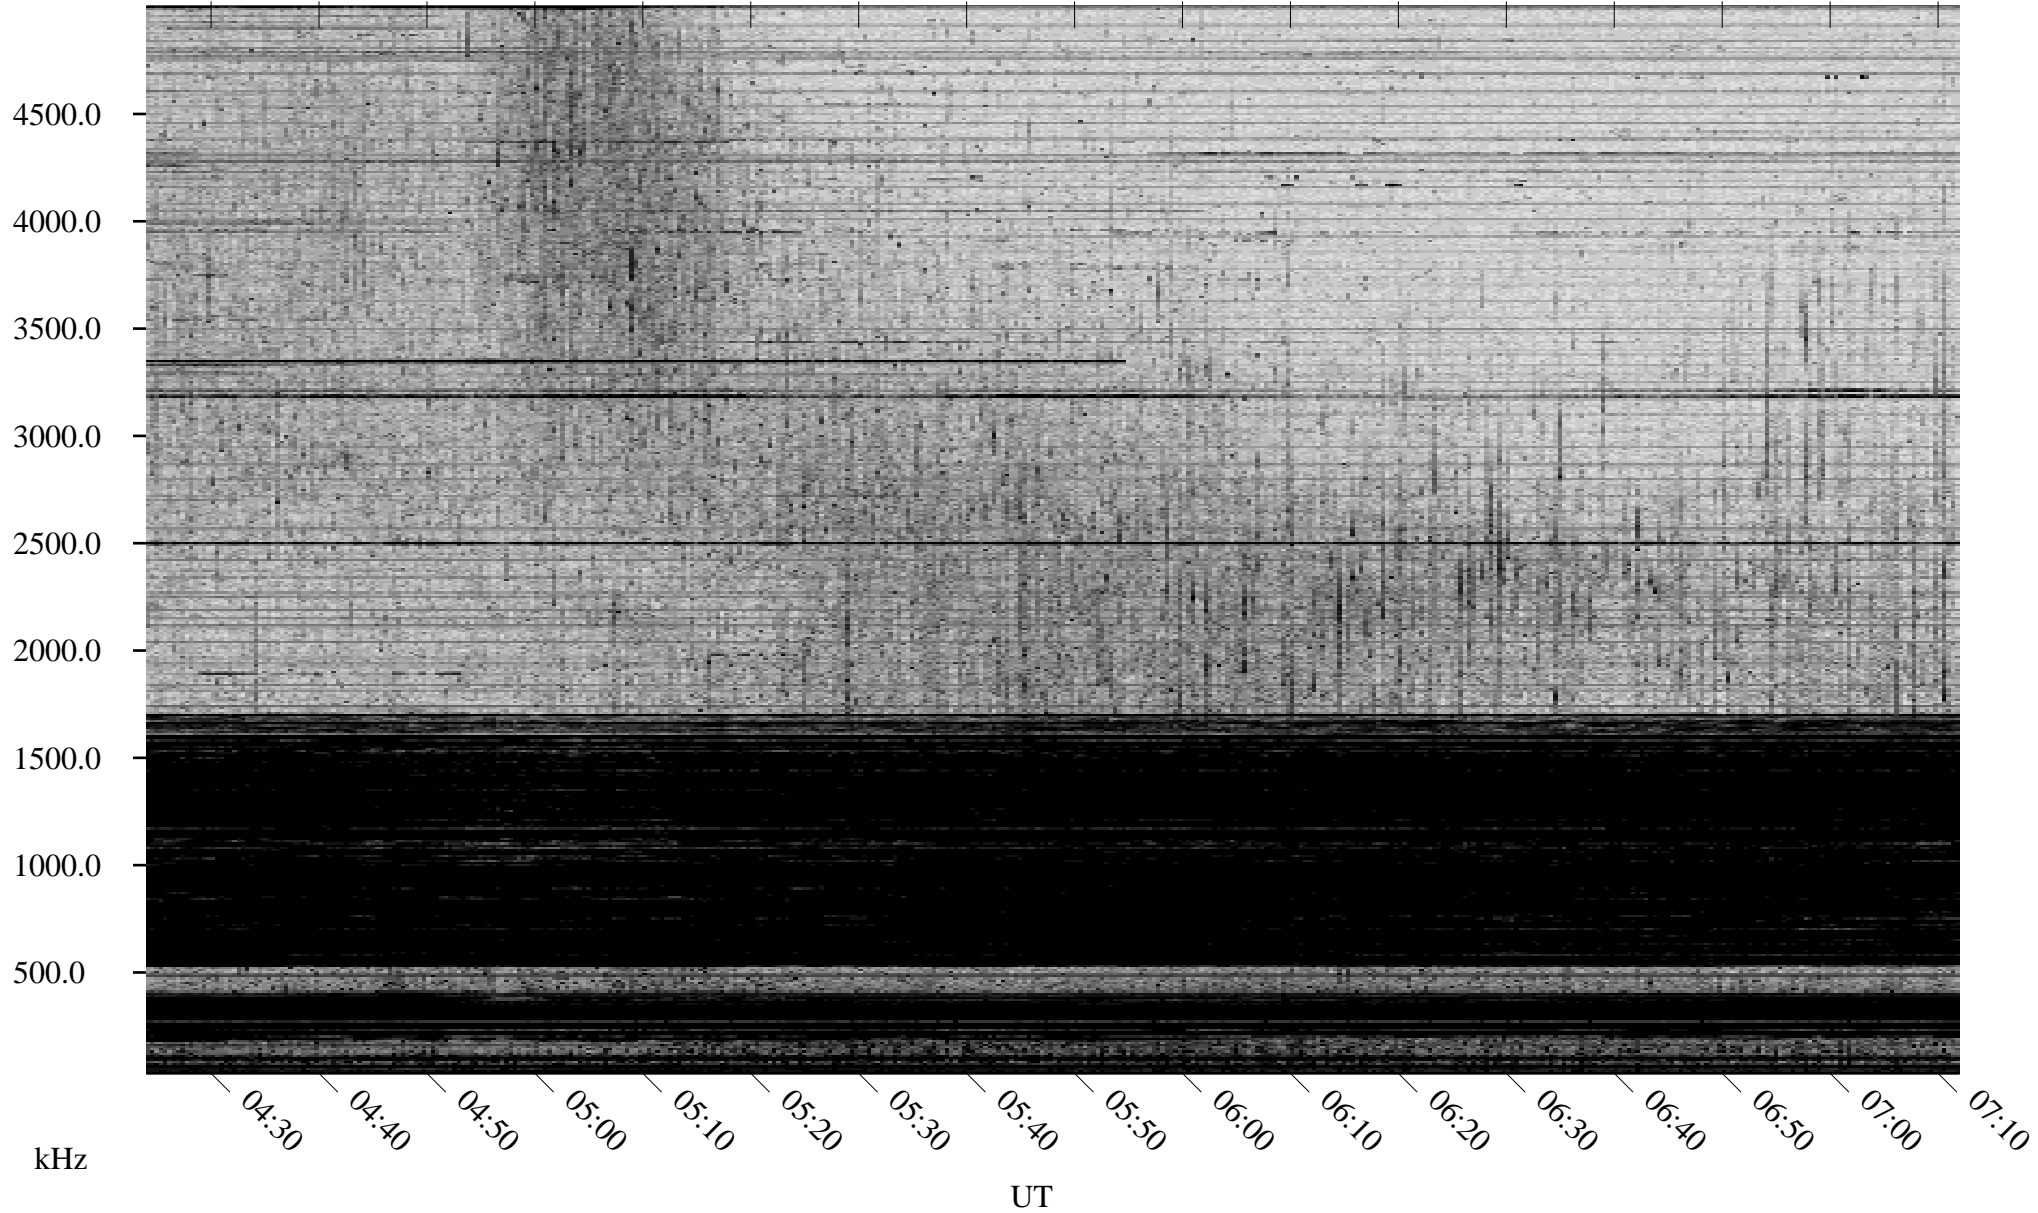

04/16/2008 Churchill, Manitoba

Linear Scale Black = 161 White = 15

ch08107l.r00SUm max_12

Page 1

04/16/2008 Churchill, Manitoba

Linear Scale Black = 161 White = 15

ch081071.r00SUm max_12

Page 2

04/17/2008 Churchill, Manitoba

Linear Scale Black = 161 White = 15

ch08107l.r00SUm max_12

Page 3

04/17/2008 Churchill, Manitoba

Linear Scale Black = 161 White = 15

ch08107l.r00SUm max_12

Page 4

04/17/2008 Churchill, Manitoba

Linear Scale Black = 161 White = 15

ch08107l.r00SUm max_12

Page 5

04/17/2008 Churchill, Manitoba

Linear Scale Black = 161 White = 15

ch081071.r00SUm max_12

Page 6

04/17/2008 Churchill, Manitoba

Linear Scale Black = 161 White = 15

ch081071.r00SUm max_12

Page 7

04/17/2008 Churchill, Manitoba

Linear Scale Black = 161 White = 15

ch08107l.r00SUm max_12

Page 8