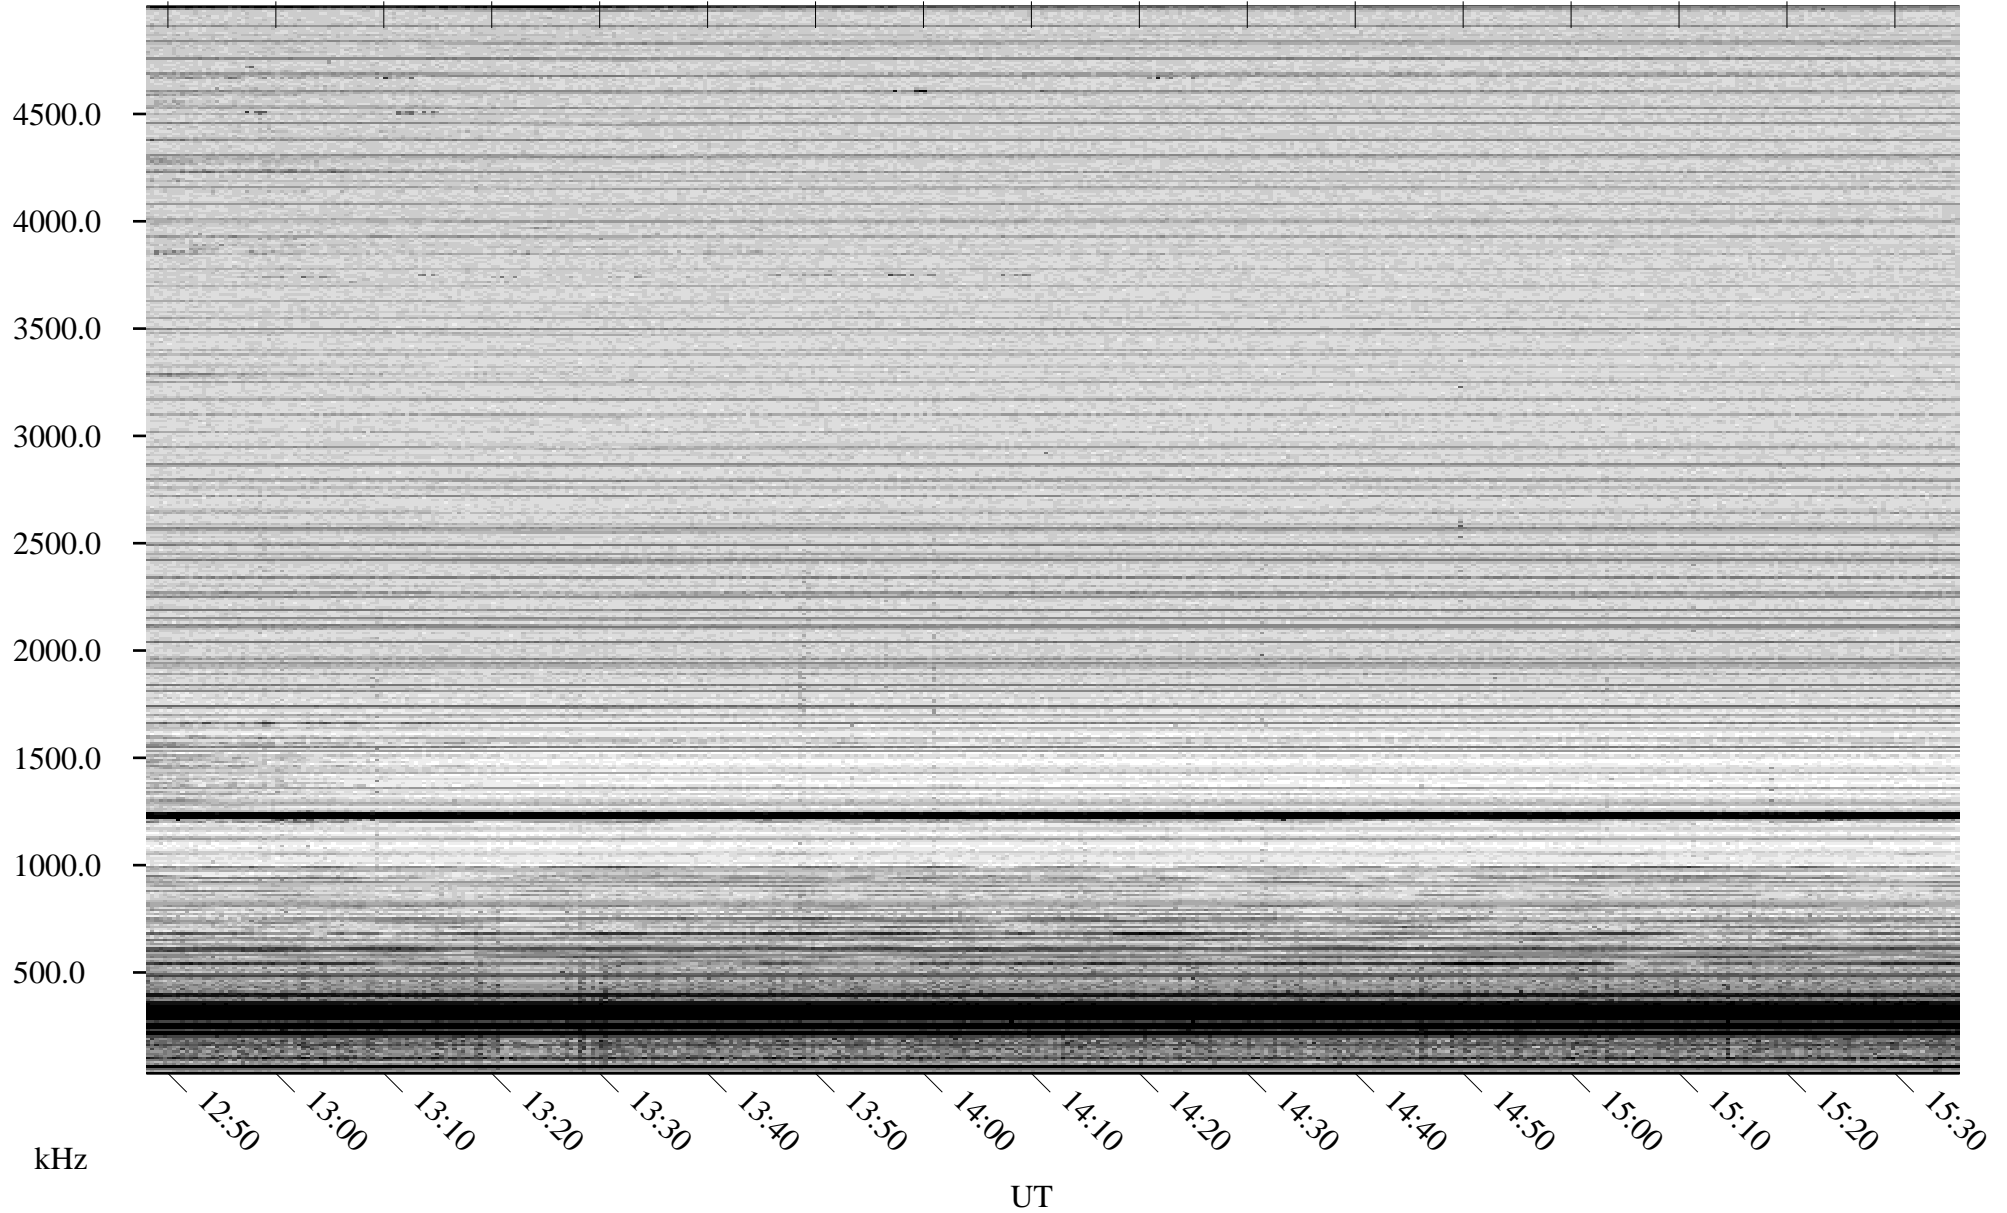

04/16/2008 Churchill, Manitoba

Linear Scale Black = 161 White = 15

ch08107l.r00SUm max_12

Page 1

04/16/2008 Churchill, Manitoba

Linear Scale Black = 161 White = 15

ch081071.r00SUm max_12

Page 2

04/17/2008 Churchill, Manitoba

Linear Scale Black = 161 White = 15

ch08107l.r00SUm max_12

Page 3

04/17/2008 Churchill, Manitoba

Linear Scale Black = 161 White = 15

ch08107l.r00SUm max_12

Page 4

04/17/2008 Churchill, Manitoba

Linear Scale Black = 161 White = 15

ch08107l.r00SUm max_12

Page 5

04/17/2008 Churchill, Manitoba

Linear Scale Black = 161 White = 15

ch081071.r00SUm max_12

Page 6

04/17/2008 Churchill, Manitoba

Linear Scale Black = 161 White = 15

ch081071.r00SUm max_12

Page 7

04/17/2008 Churchill, Manitoba

Linear Scale Black = 161 White = 15

ch08107l.r00SUm max_12

Page 8