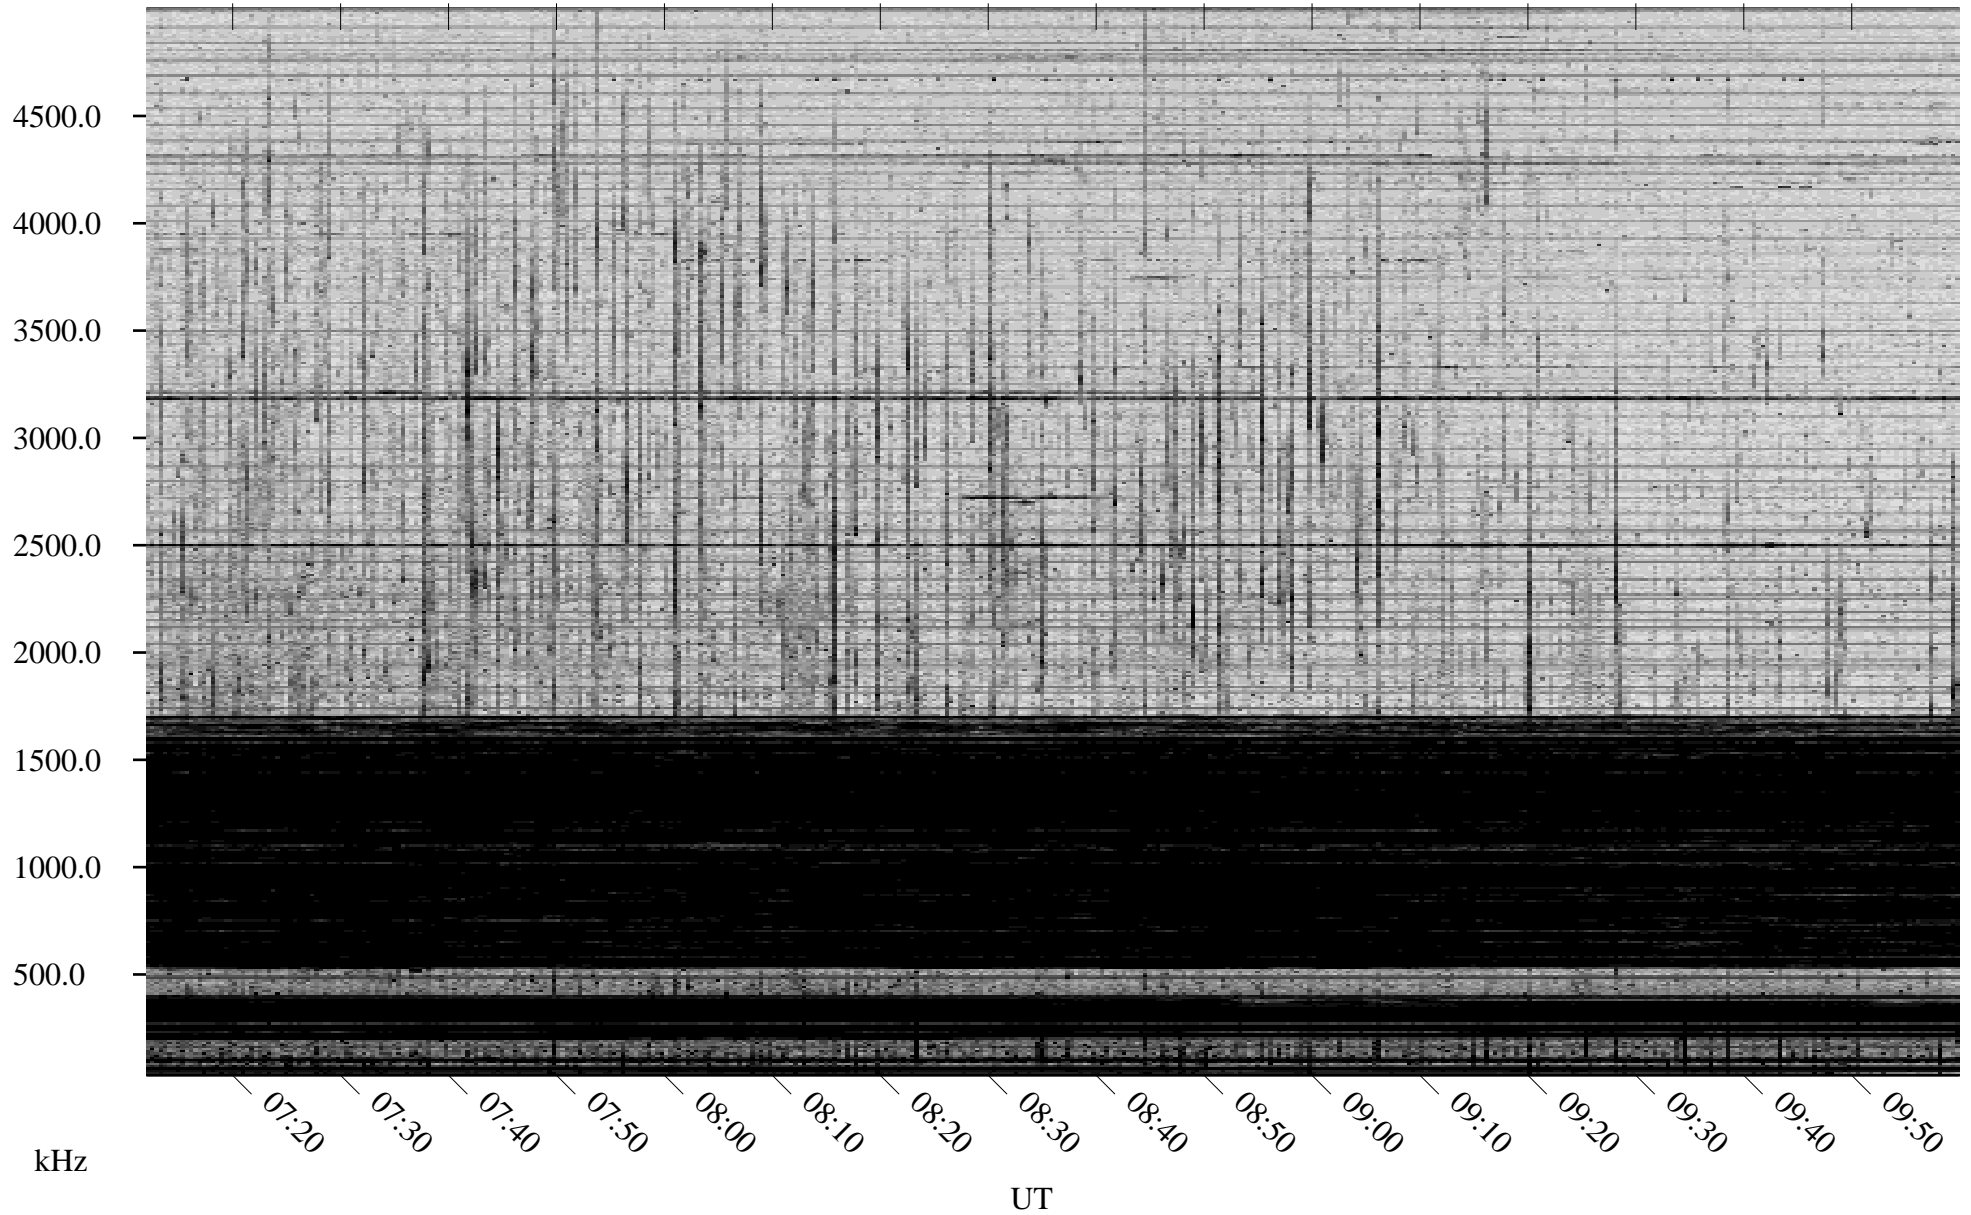

04/16/2008 Churchill, Manitoba

Linear Scale Black = 161 White = 15

ch08107l.r00SUm max_12

Page 1

04/16/2008 Churchill, Manitoba

Linear Scale Black = 161 White = 15

ch081071.r00SUm max_12

Page 2

04/17/2008 Churchill, Manitoba

Linear Scale Black = 161 White = 15

ch08107l.r00SUm max_12

Page 3

04/17/2008 Churchill, Manitoba

Linear Scale Black = 161 White = 15

ch08107l.r00SUm max_12

Page 4

04/17/2008 Churchill, Manitoba

Linear Scale Black = 161 White = 15

ch08107l.r00SUm max_12

Page 5

04/17/2008 Churchill, Manitoba

Linear Scale Black = 161 White = 15

ch081071.r00SUm max_12

Page 6

04/17/2008 Churchill, Manitoba

Linear Scale Black = 161 White = 15

ch081071.r00SUm max_12

Page 7

04/17/2008 Churchill, Manitoba

Linear Scale Black = 161 White = 15

ch08107l.r00SUm max_12

Page 8