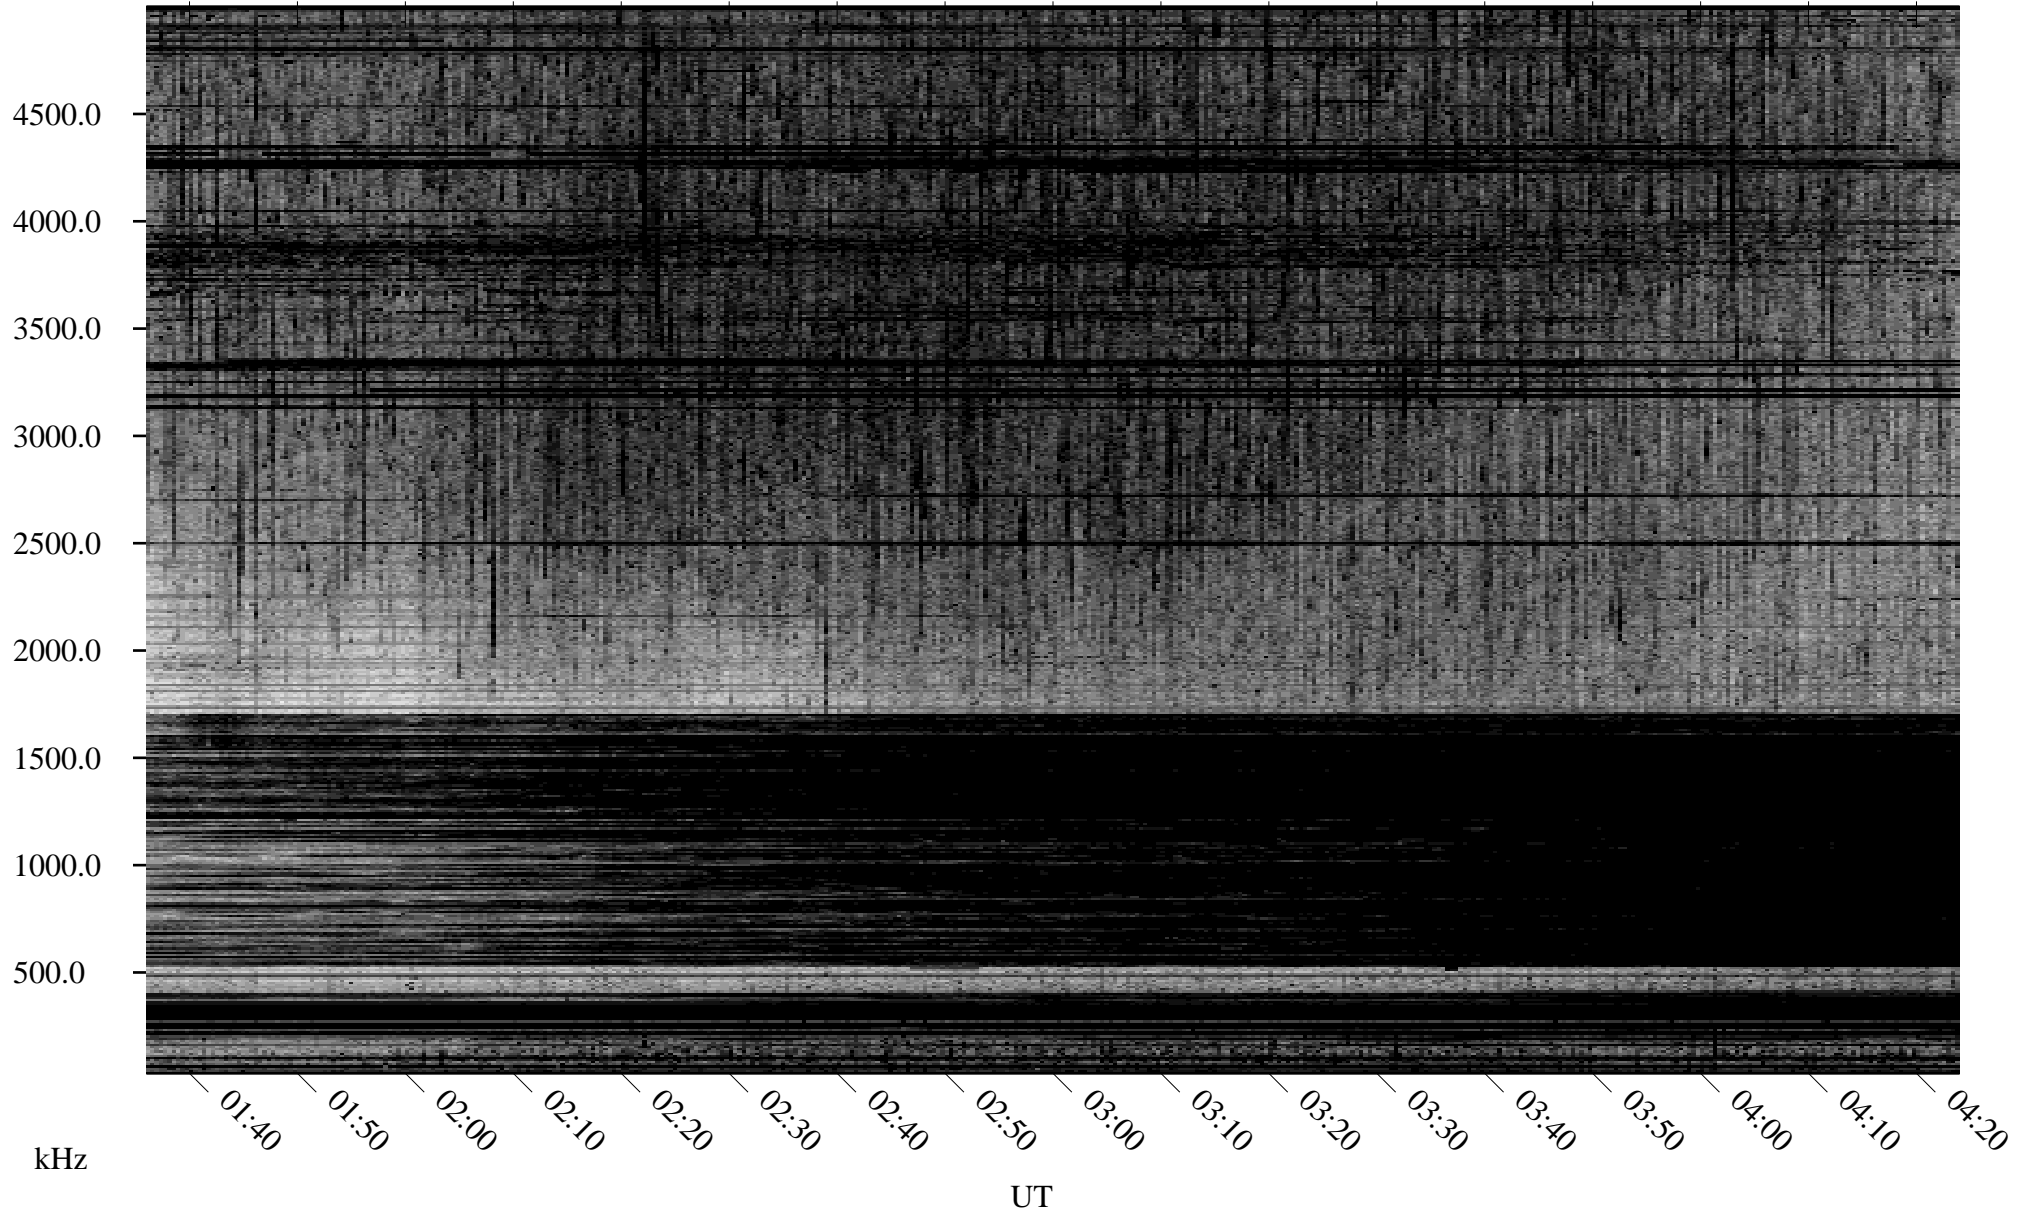

# 04/17/2008 Churchill, Manitoba

Linear Scale    Black = 161    White = 15

ch08108l.r00SUm max\_12

Page 1

# 04/17/2008 Churchill, Manitoba

Linear Scale    Black = 161    White = 15

ch08108l.r00SUm max\_12

Page 2

# 04/18/2008 Churchill, Manitoba

Linear Scale    Black = 161    White = 15

ch08108l.r00SUm max\_12

Page 3

# 04/18/2008 Churchill, Manitoba

Linear Scale    Black = 161    White = 15

ch08108l.r00SUm max\_12

Page 4