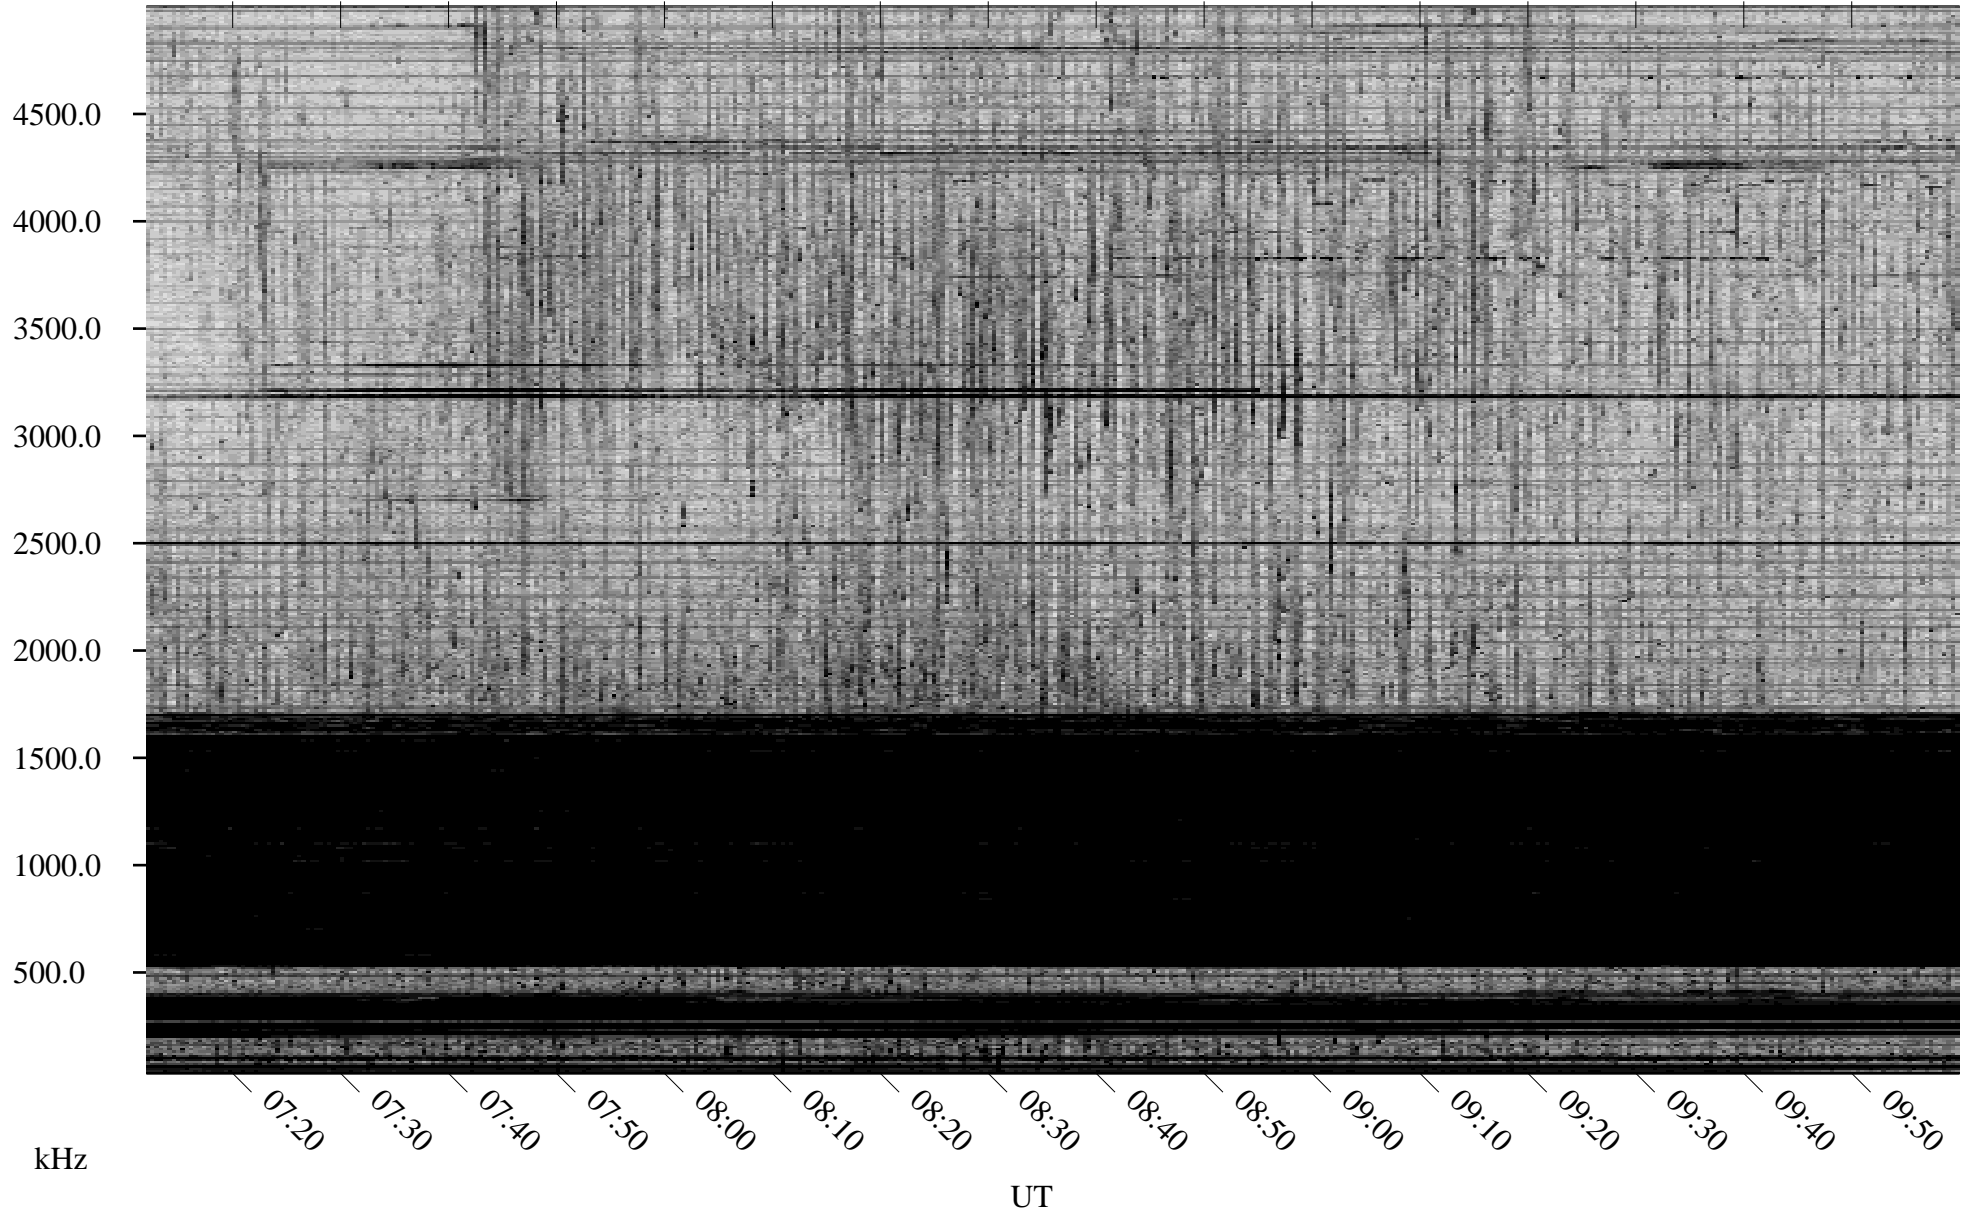

# 04/18/2008 Churchill, Manitoba

Linear Scale    Black = 161    White = 15

ch08108l.r00SUm max\_12

Page 4

# 04/18/2008 Churchill, Manitoba

Linear Scale    Black = 161    White = 15

ch08108l.r00SUm max\_12

Page 5