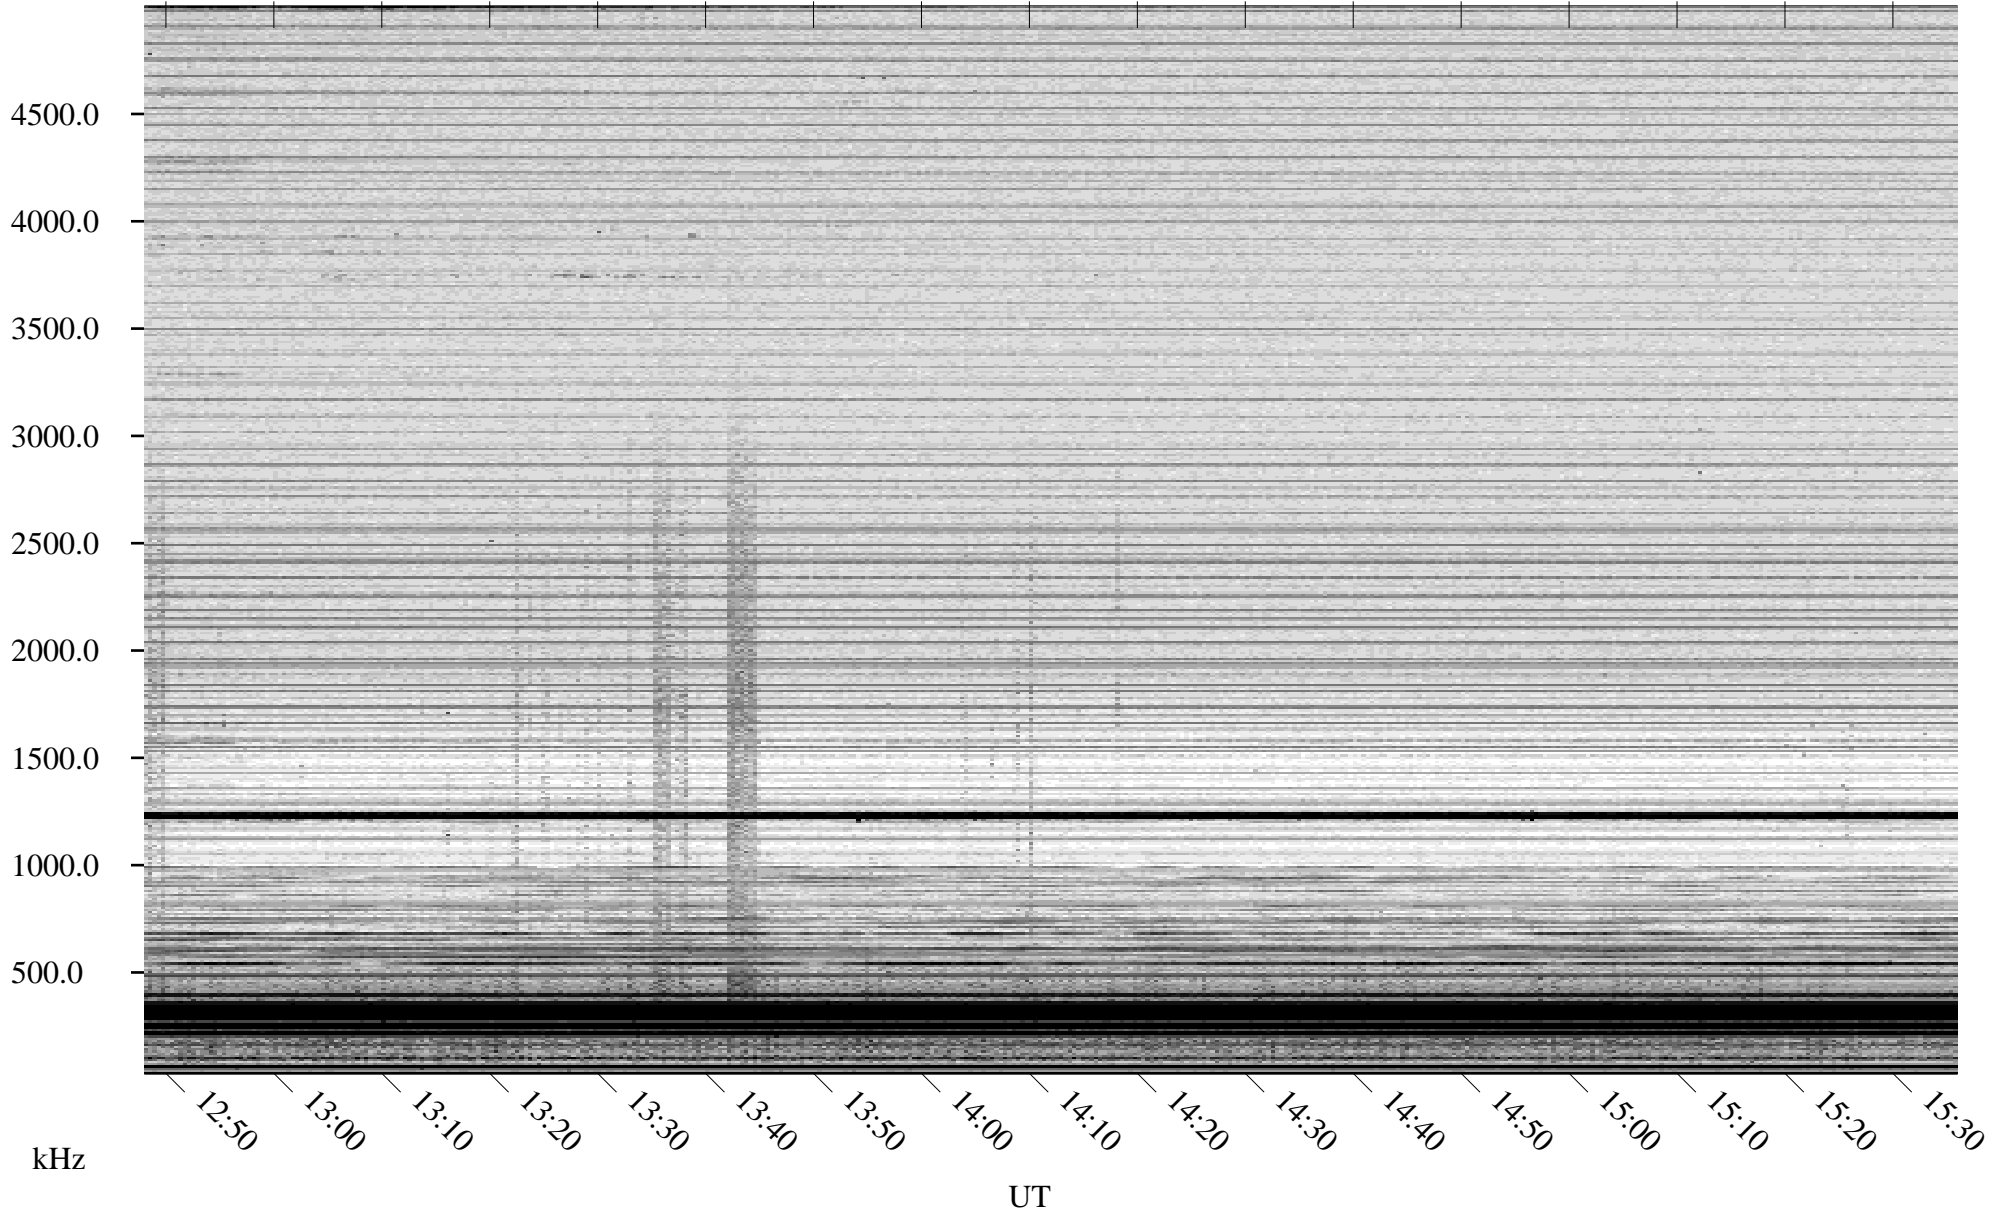

# 04/18/2008 Churchill, Manitoba

Linear Scale    Black = 161    White = 15

ch08108l.r00SUm max\_12

Page 5

# 04/18/2008 Churchill, Manitoba

Linear Scale    Black = 161    White = 15

ch08108l.r00SUm max\_12

Page 6

# 04/18/2008 Churchill, Manitoba

Linear Scale    Black = 161    White = 15

ch08108l.r00SUm max\_12

Page 7

# 04/18/2008 Churchill, Manitoba

Linear Scale    Black = 161    White = 15

ch08108l.r00SUm max\_12

Page 8