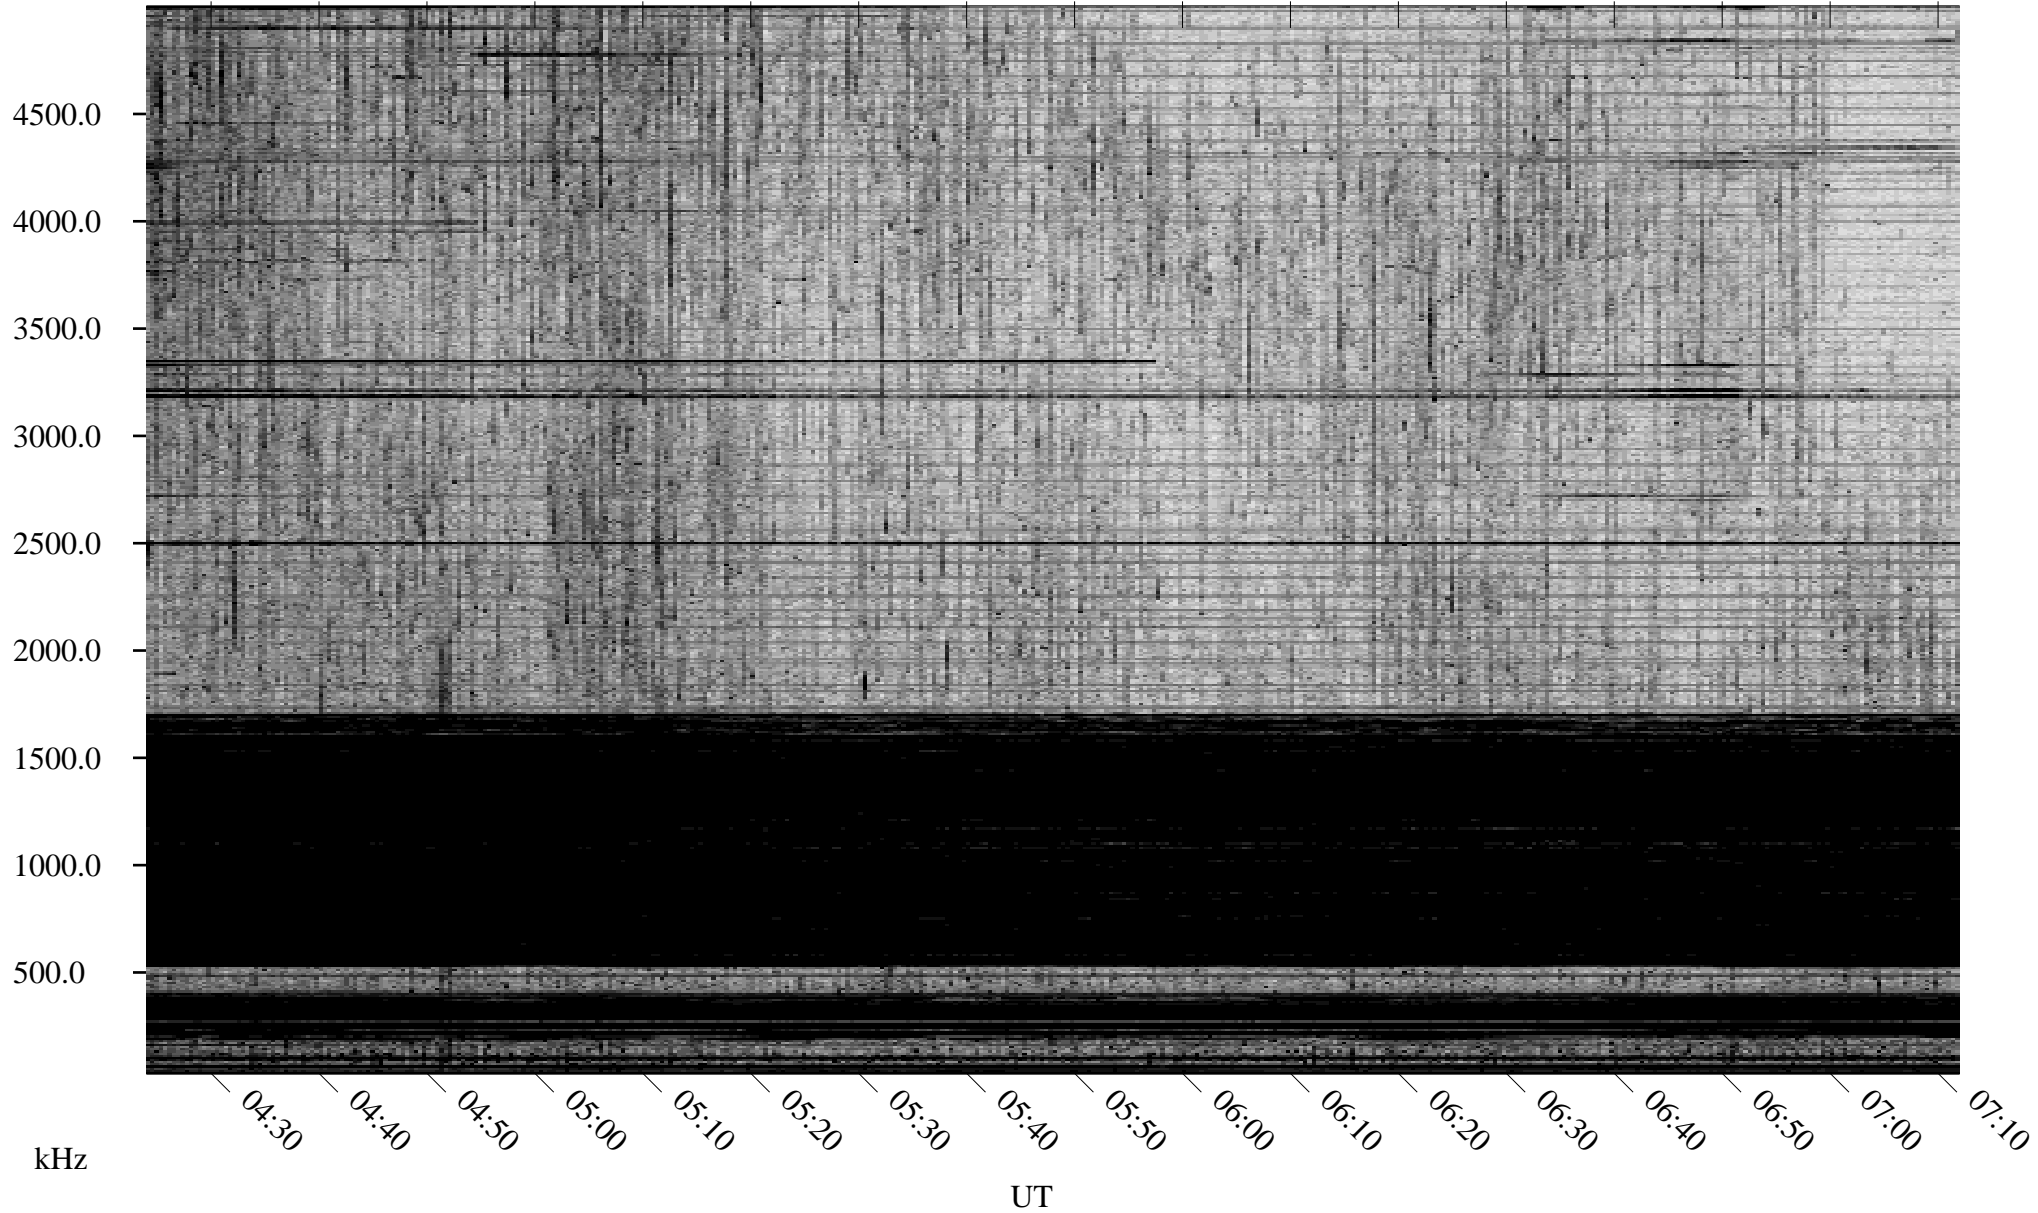

# 04/18/2008 Churchill, Manitoba

Linear Scale    Black = 161    White = 15

ch08108l.r00SUm max\_12

Page 3

# 04/18/2008 Churchill, Manitoba

Linear Scale    Black = 161    White = 15

ch08108l.r00SUm max\_12

Page 4