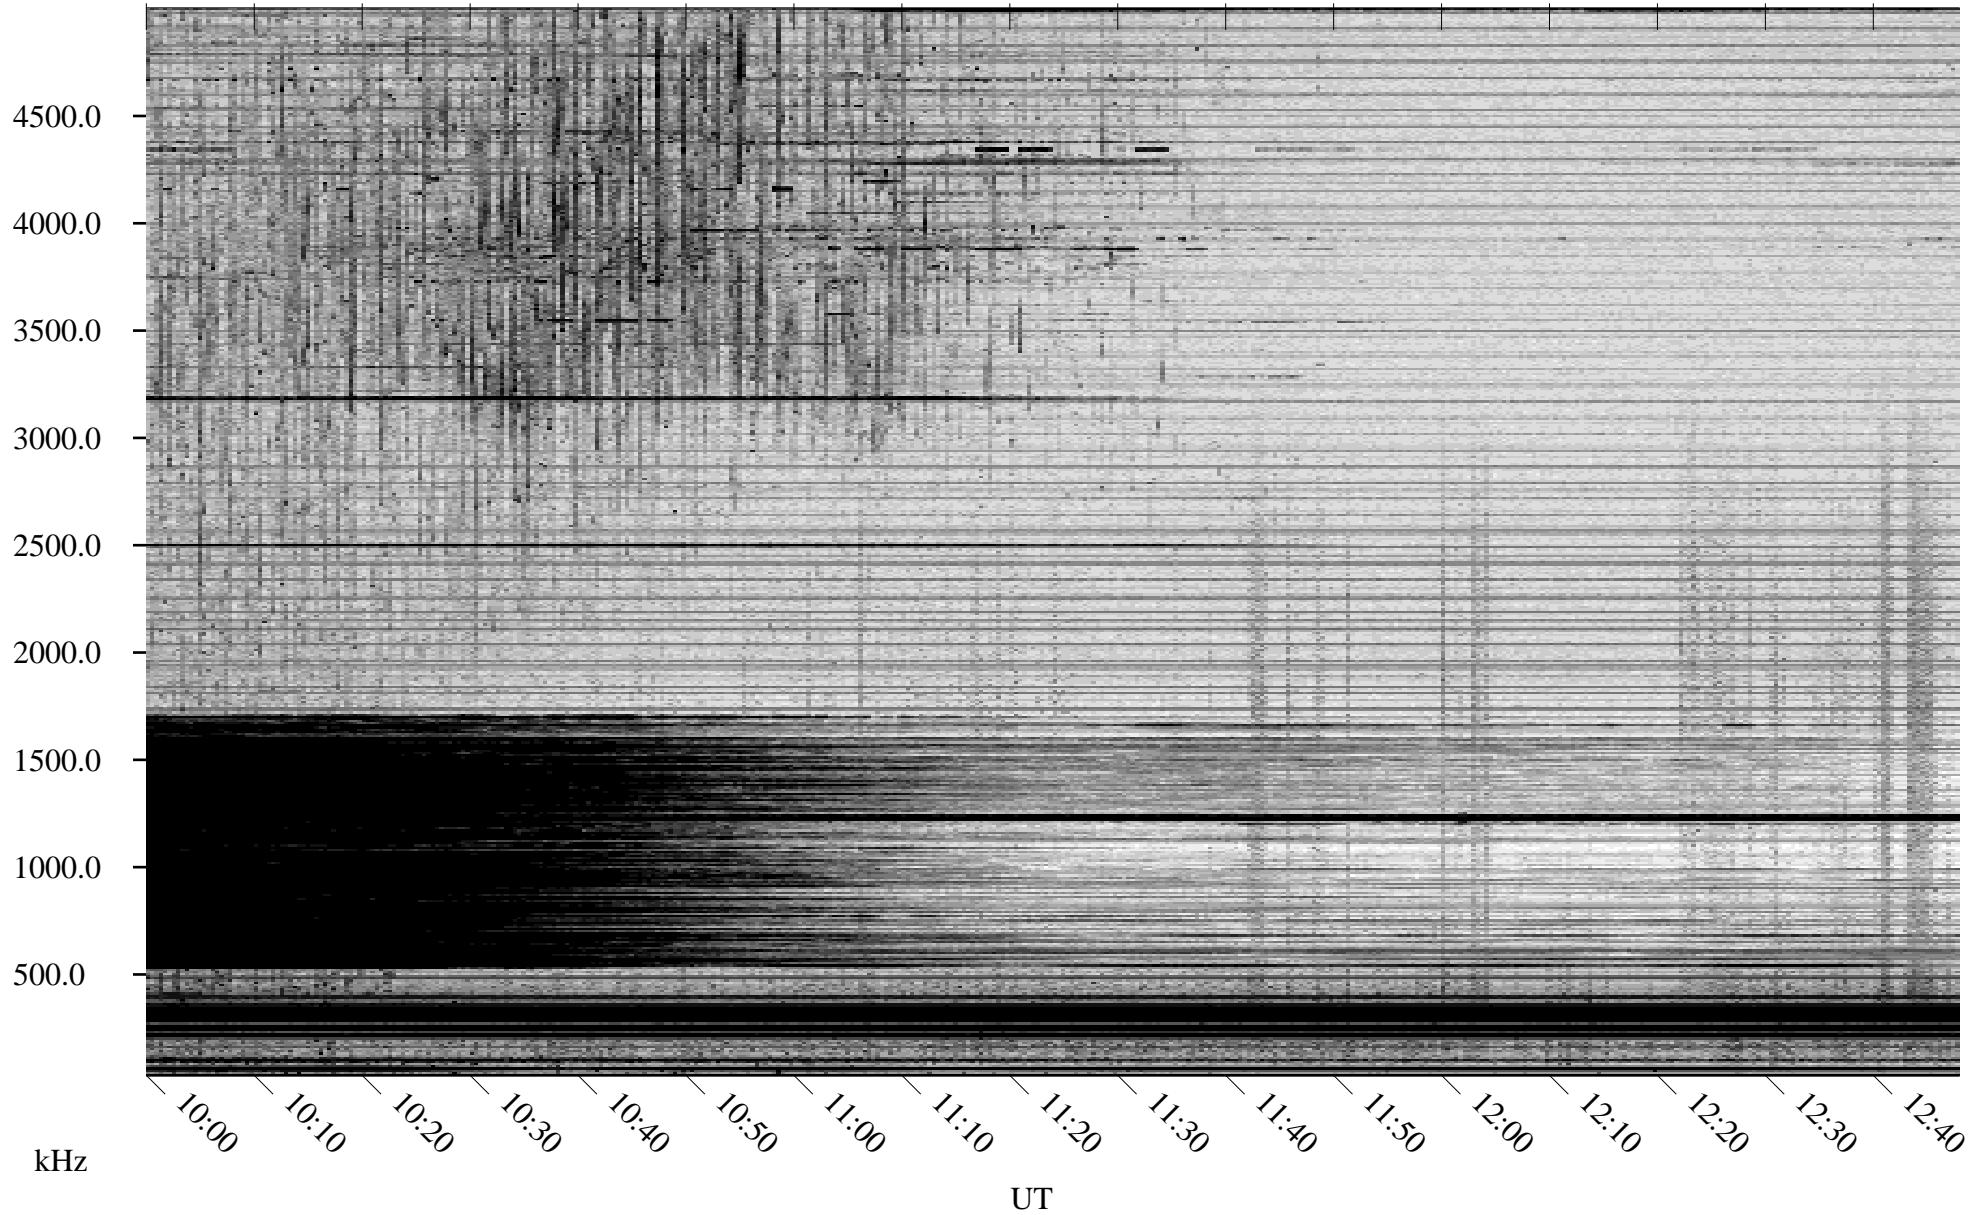

# 04/18/2008 Churchill, Manitoba

Linear Scale    Black = 161    White = 15

ch08108l.r00SUm max\_12

Page 4

# 04/18/2008 Churchill, Manitoba

Linear Scale    Black = 161    White = 15

ch08108l.r00SUm max\_12

Page 5

# 04/18/2008 Churchill, Manitoba

Linear Scale    Black = 161    White = 15

ch08108l.r00SUm max\_12

Page 6

# 04/18/2008 Churchill, Manitoba

Linear Scale    Black = 161    White = 15

ch08108l.r00SUm max\_12

Page 7