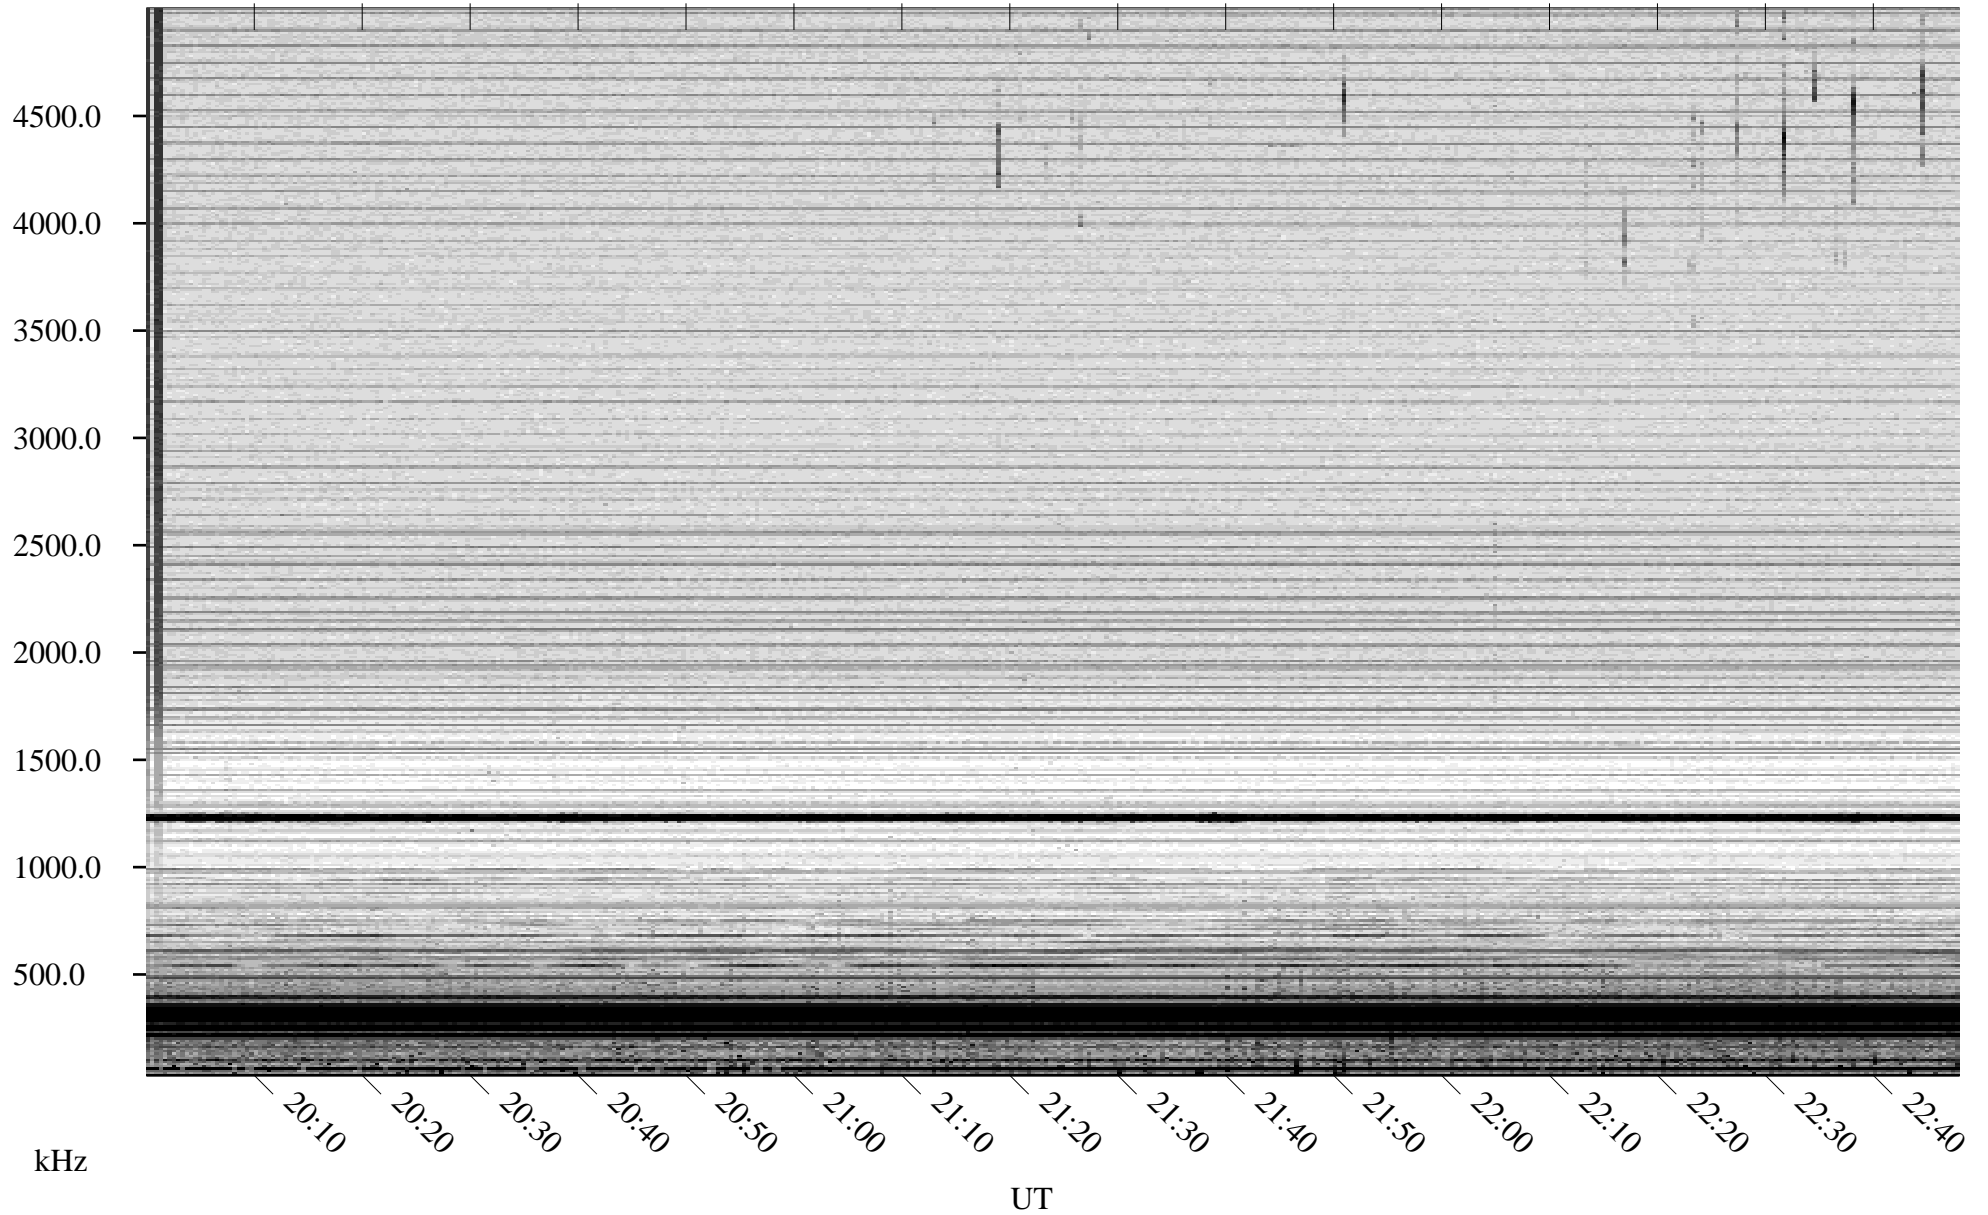

# 04/17/2008 Churchill, Manitoba

Linear Scale    Black = 161    White = 15

ch08108l.r00SUm max\_12

Page 1

# 04/17/2008 Churchill, Manitoba

Linear Scale    Black = 161    White = 15

ch08108l.r00SUm max\_12

Page 2

# 04/18/2008 Churchill, Manitoba

Linear Scale    Black = 161    White = 15

ch08108l.r00SUm max\_12

Page 3

# 04/18/2008 Churchill, Manitoba

Linear Scale    Black = 161    White = 15

ch08108l.r00SUm max\_12

Page 4