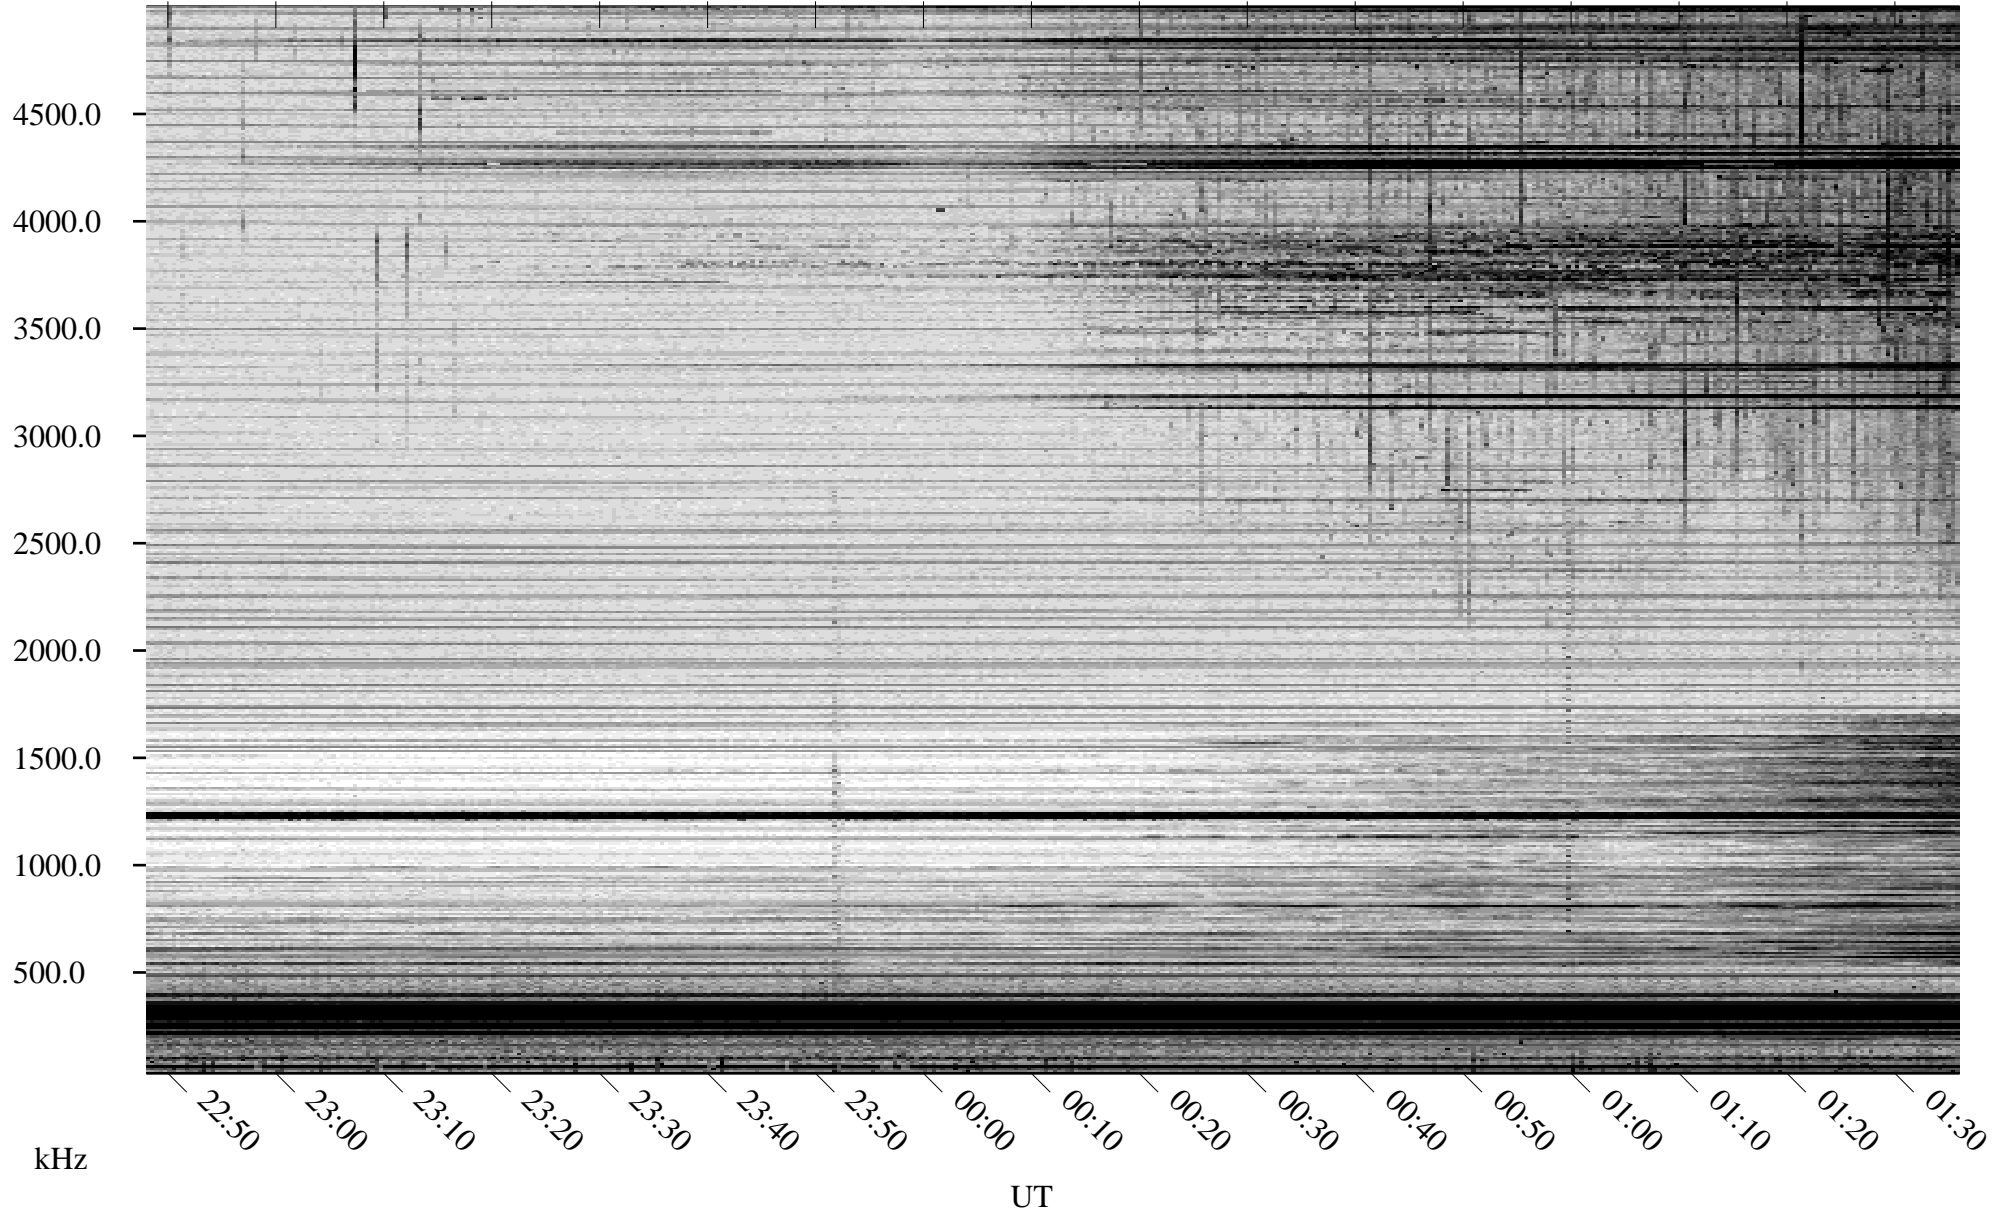

# 04/17/2008 Churchill, Manitoba

Linear Scale    Black = 161    White = 15

ch08108l.r00SUm max\_12

Page 1

# 04/17/2008 Churchill, Manitoba

Linear Scale    Black = 161    White = 15

ch08108l.r00SUm max\_12

Page 2

# 04/18/2008 Churchill, Manitoba

Linear Scale    Black = 161    White = 15

ch08108l.r00SUm max\_12

Page 3

# 04/18/2008 Churchill, Manitoba

Linear Scale    Black = 161    White = 15

ch08108l.r00SUm max\_12

Page 4