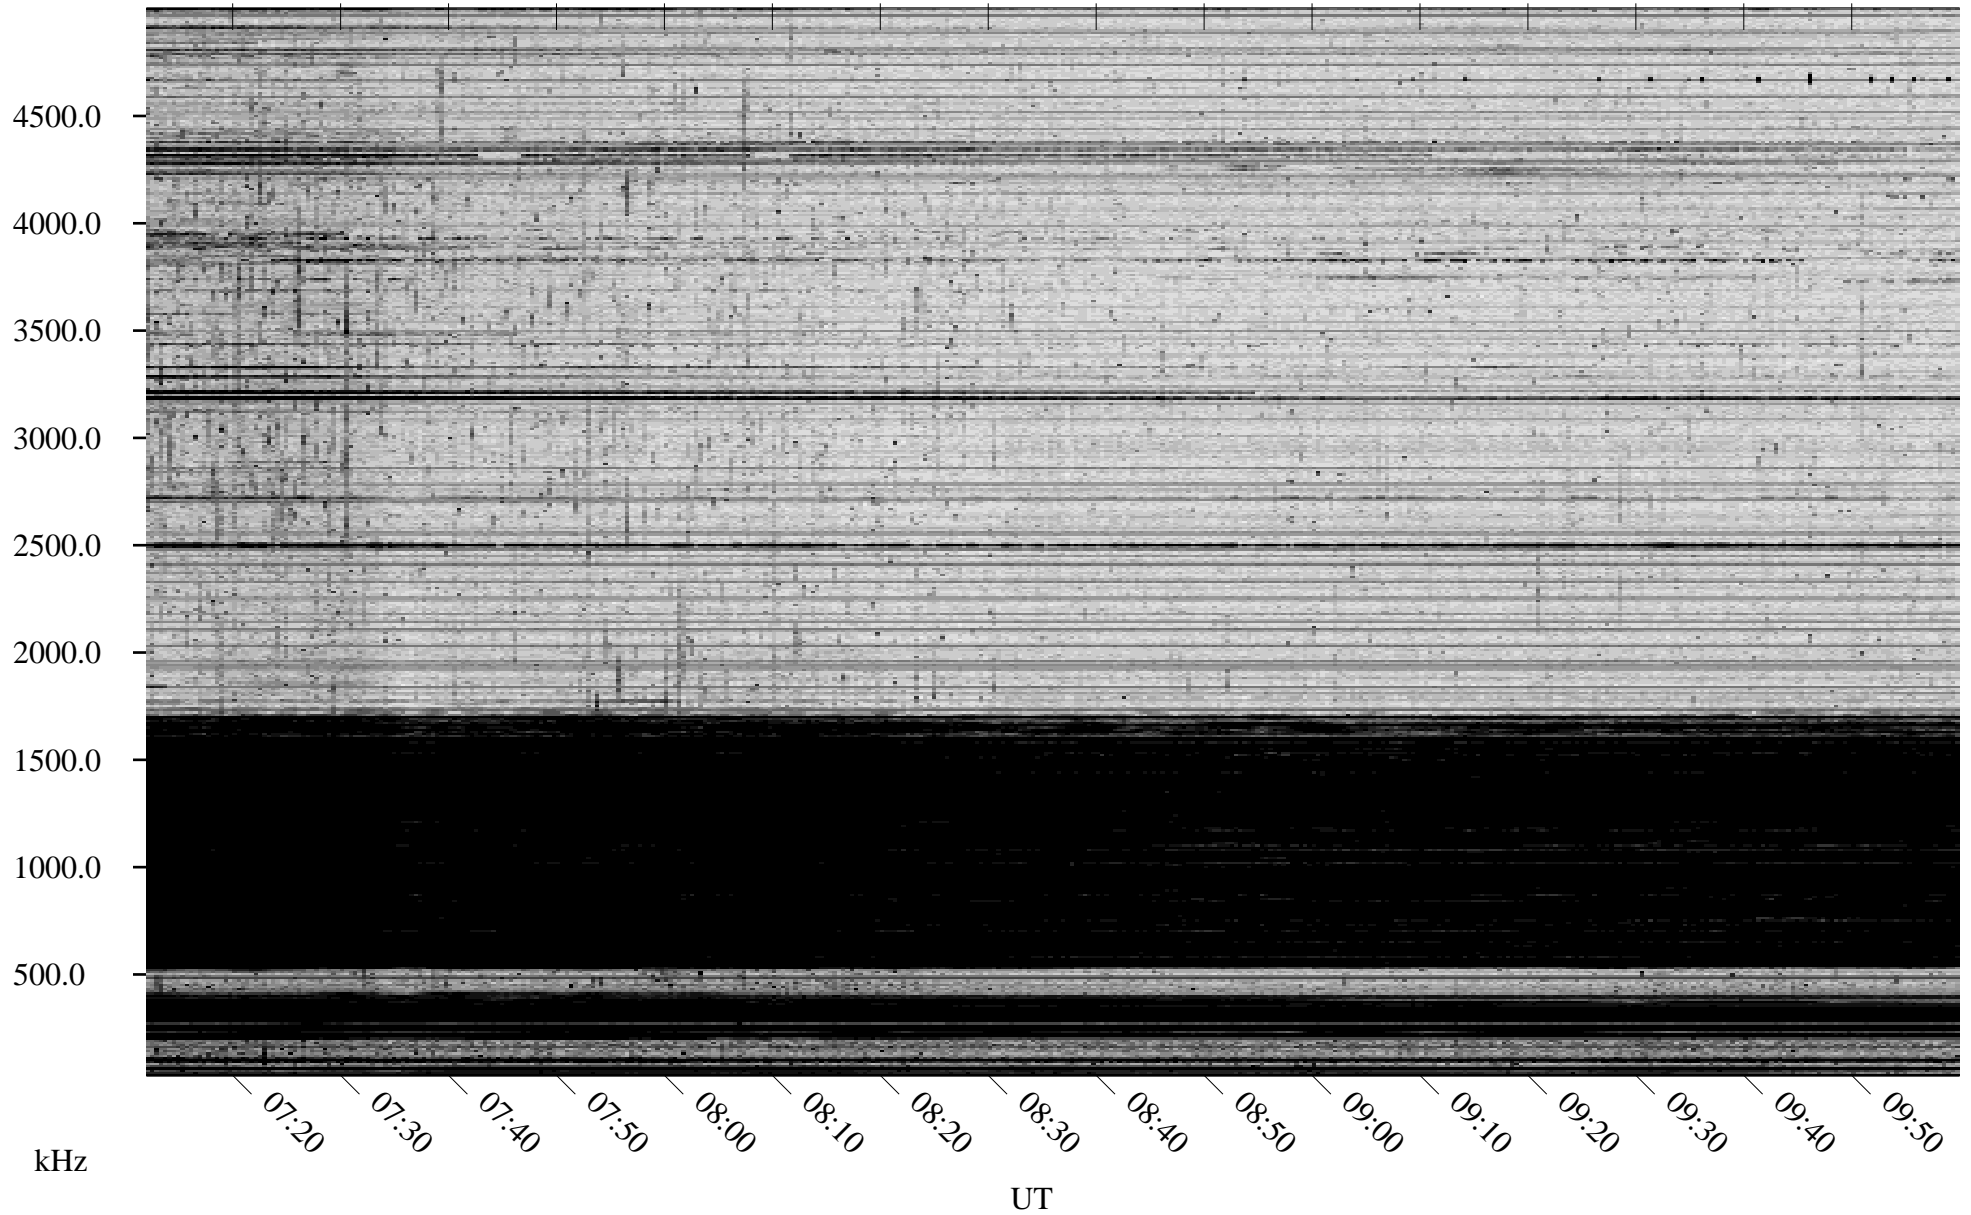

04/18/2008 Churchill, Manitoba

Linear Scale Black = 161 White = 15

ch08109l.r00SUm max_12

Page 1

04/18/2008 Churchill, Manitoba

Linear Scale Black = 161 White = 15

ch08109l.r00SUm max_12

Page 2

04/19/2008 Churchill, Manitoba

Linear Scale Black = 161 White = 15

ch08109l.r00SUm max_12

Page 3

04/19/2008 Churchill, Manitoba

Linear Scale Black = 161 White = 15

ch08109l.r00SUm max_12

Page 4

04/19/2008 Churchill, Manitoba

Linear Scale Black = 161 White = 15

ch08109l.r00SUm max_12

Page 5

04/19/2008 Churchill, Manitoba

Linear Scale Black = 161 White = 15

ch08109l.r00SUm max_12

Page 6

04/19/2008 Churchill, Manitoba

Linear Scale Black = 161 White = 15

ch08109l.r00SUm max_12

Page 7

04/19/2008 Churchill, Manitoba

Linear Scale Black = 161 White = 15

ch08109l.r00SUm max_12

Page 8