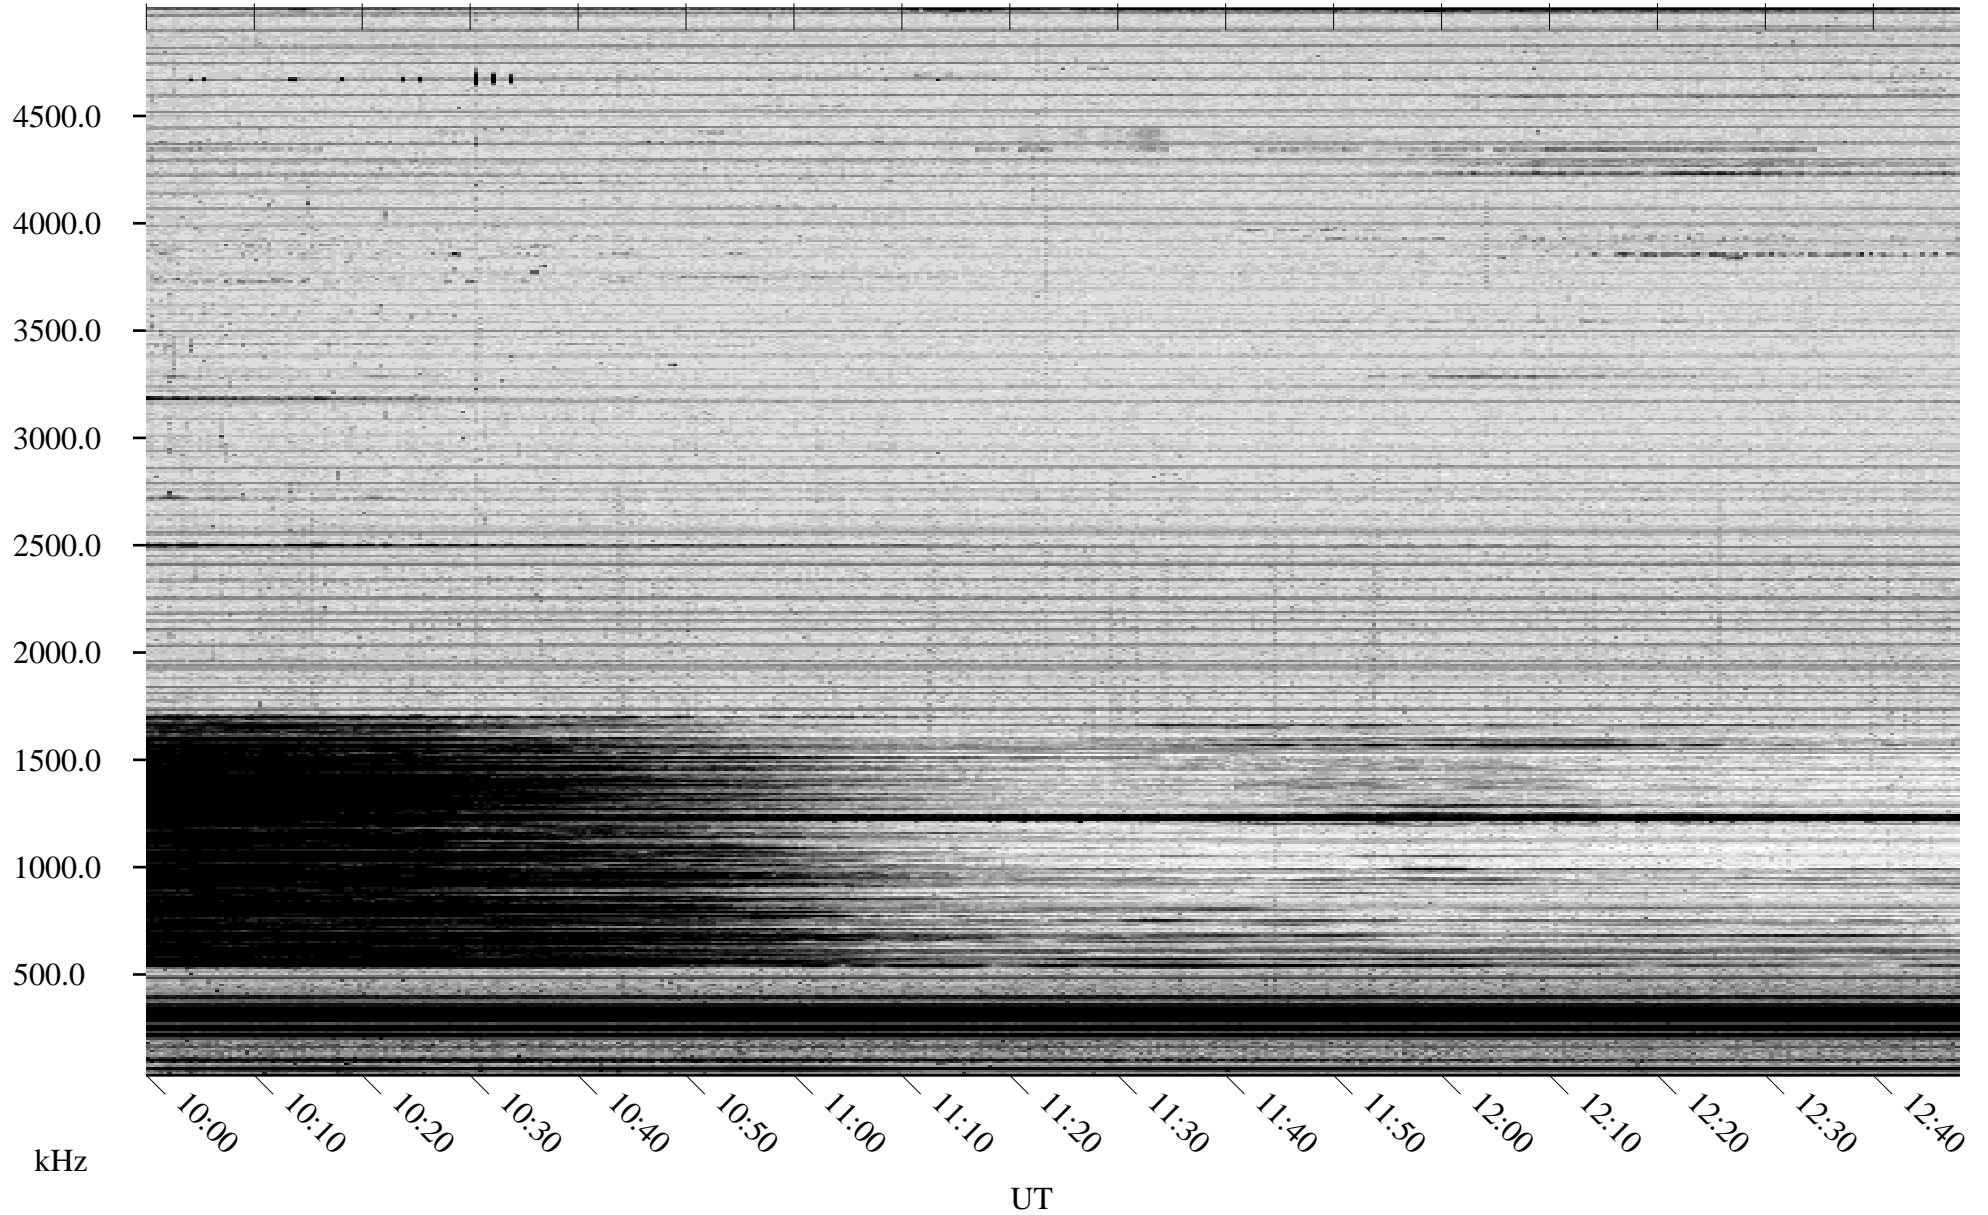

04/18/2008 Churchill, Manitoba

Linear Scale Black = 161 White = 15

ch08109l.r00SUm max_12

Page 1

04/18/2008 Churchill, Manitoba

Linear Scale Black = 161 White = 15

ch08109l.r00SUm max_12

Page 2

04/19/2008 Churchill, Manitoba

Linear Scale Black = 161 White = 15

ch08109l.r00SUm max_12

Page 3

04/19/2008 Churchill, Manitoba

Linear Scale Black = 161 White = 15

ch08109l.r00SUm max_12

Page 4

04/19/2008 Churchill, Manitoba

Linear Scale Black = 161 White = 15

ch08109l.r00SUm max_12

Page 5

04/19/2008 Churchill, Manitoba

Linear Scale Black = 161 White = 15

ch08109l.r00SUm max_12

Page 6

04/19/2008 Churchill, Manitoba

Linear Scale Black = 161 White = 15

ch08109l.r00SUm max_12

Page 7

04/19/2008 Churchill, Manitoba

Linear Scale Black = 161 White = 15

ch08109l.r00SUm max_12

Page 8