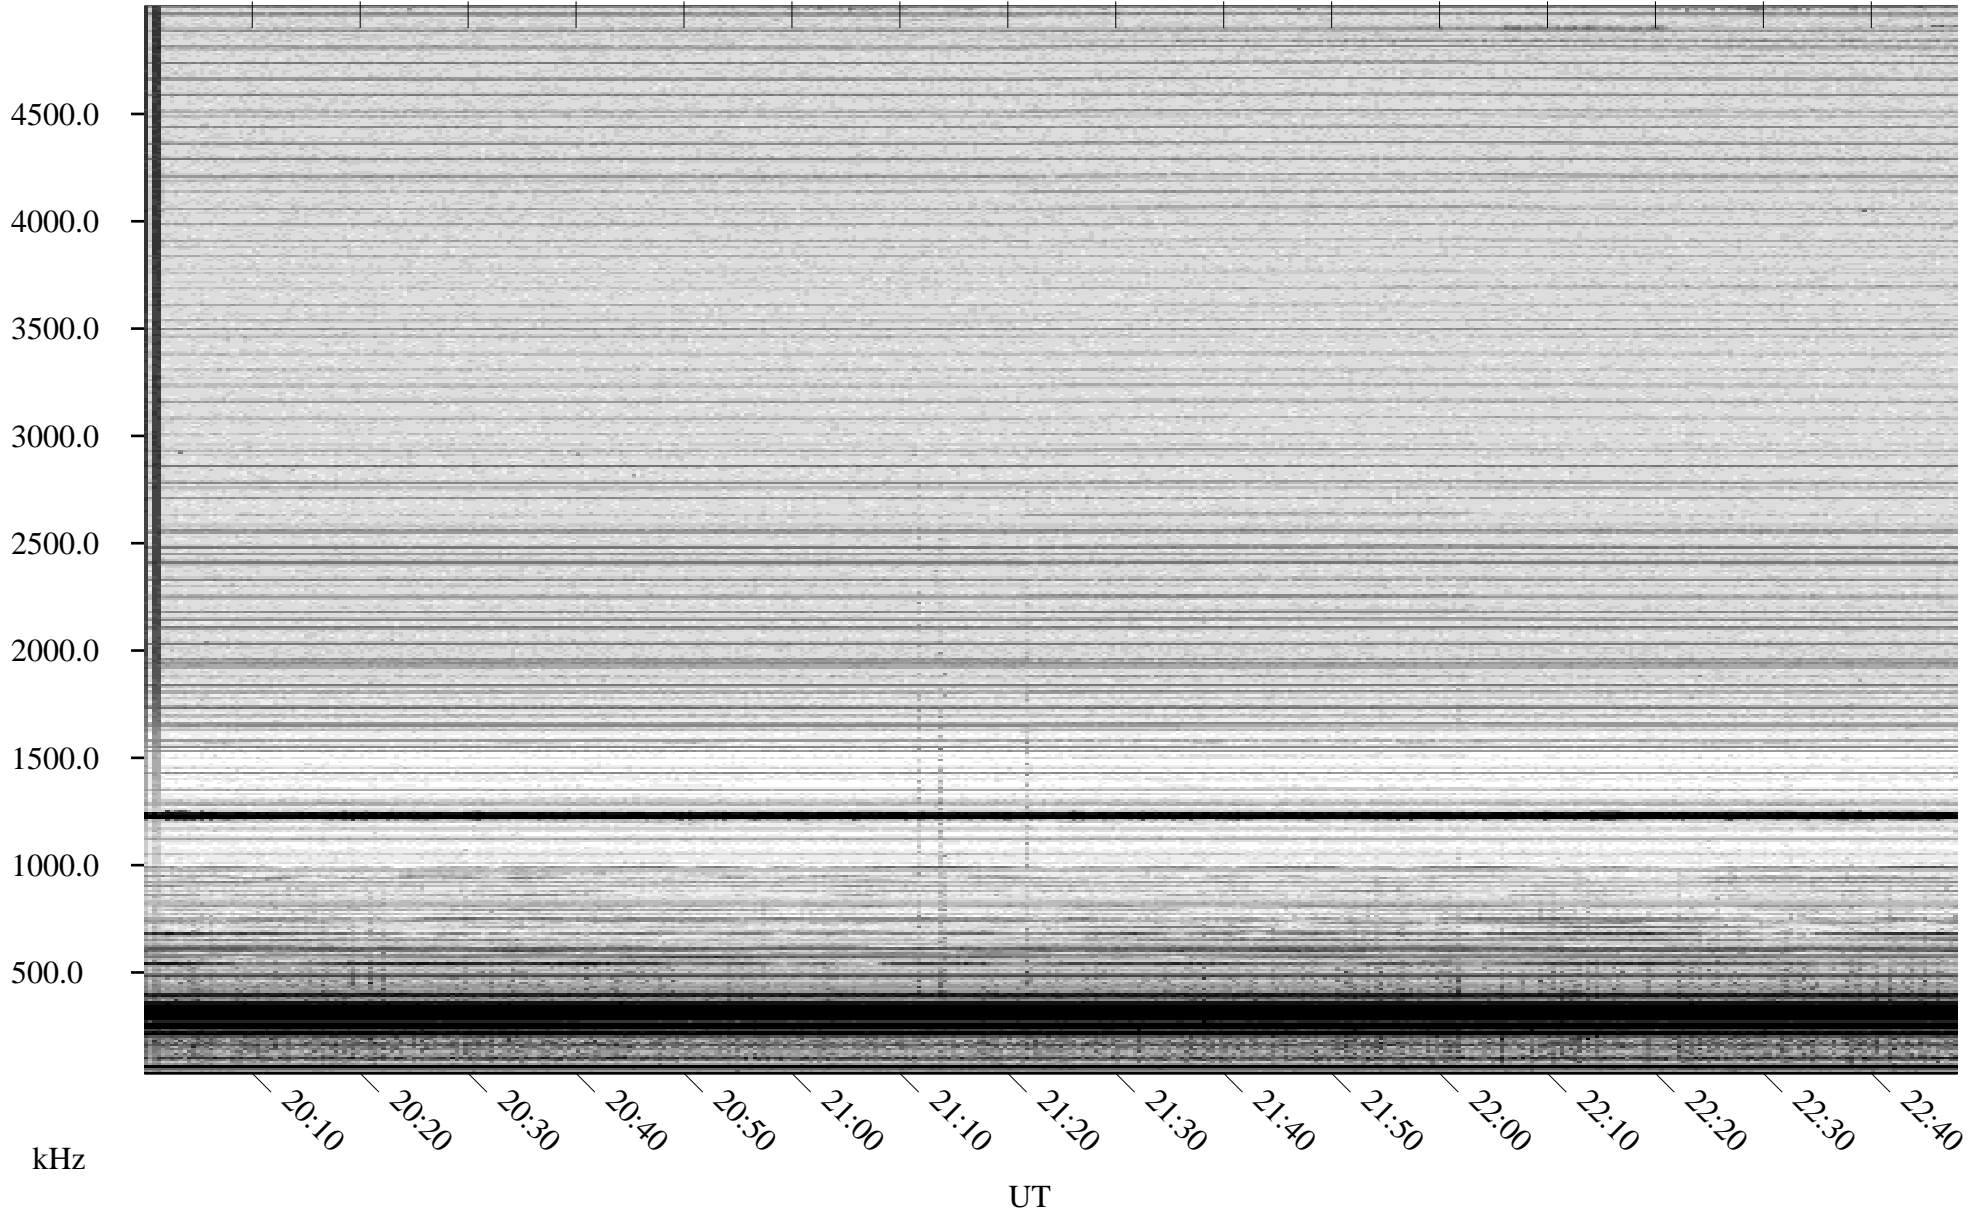

04/18/2008 Churchill, Manitoba

Linear Scale Black = 161 White = 15

ch08109l.r00SUm max_12

Page 1

04/18/2008 Churchill, Manitoba

Linear Scale Black = 161 White = 15

ch08109l.r00SUm max_12

Page 2

04/19/2008 Churchill, Manitoba

Linear Scale Black = 161 White = 15

ch08109l.r00SUm max_12

Page 3

04/19/2008 Churchill, Manitoba

Linear Scale Black = 161 White = 15

ch08109l.r00SUm max_12

Page 4

04/19/2008 Churchill, Manitoba

Linear Scale Black = 161 White = 15

ch08109l.r00SUm max_12

Page 5

04/19/2008 Churchill, Manitoba

Linear Scale Black = 161 White = 15

ch08109l.r00SUm max_12

Page 6

04/19/2008 Churchill, Manitoba

Linear Scale Black = 161 White = 15

ch08109l.r00SUm max_12

Page 7

04/19/2008 Churchill, Manitoba

Linear Scale Black = 161 White = 15

ch08109l.r00SUm max_12

Page 8