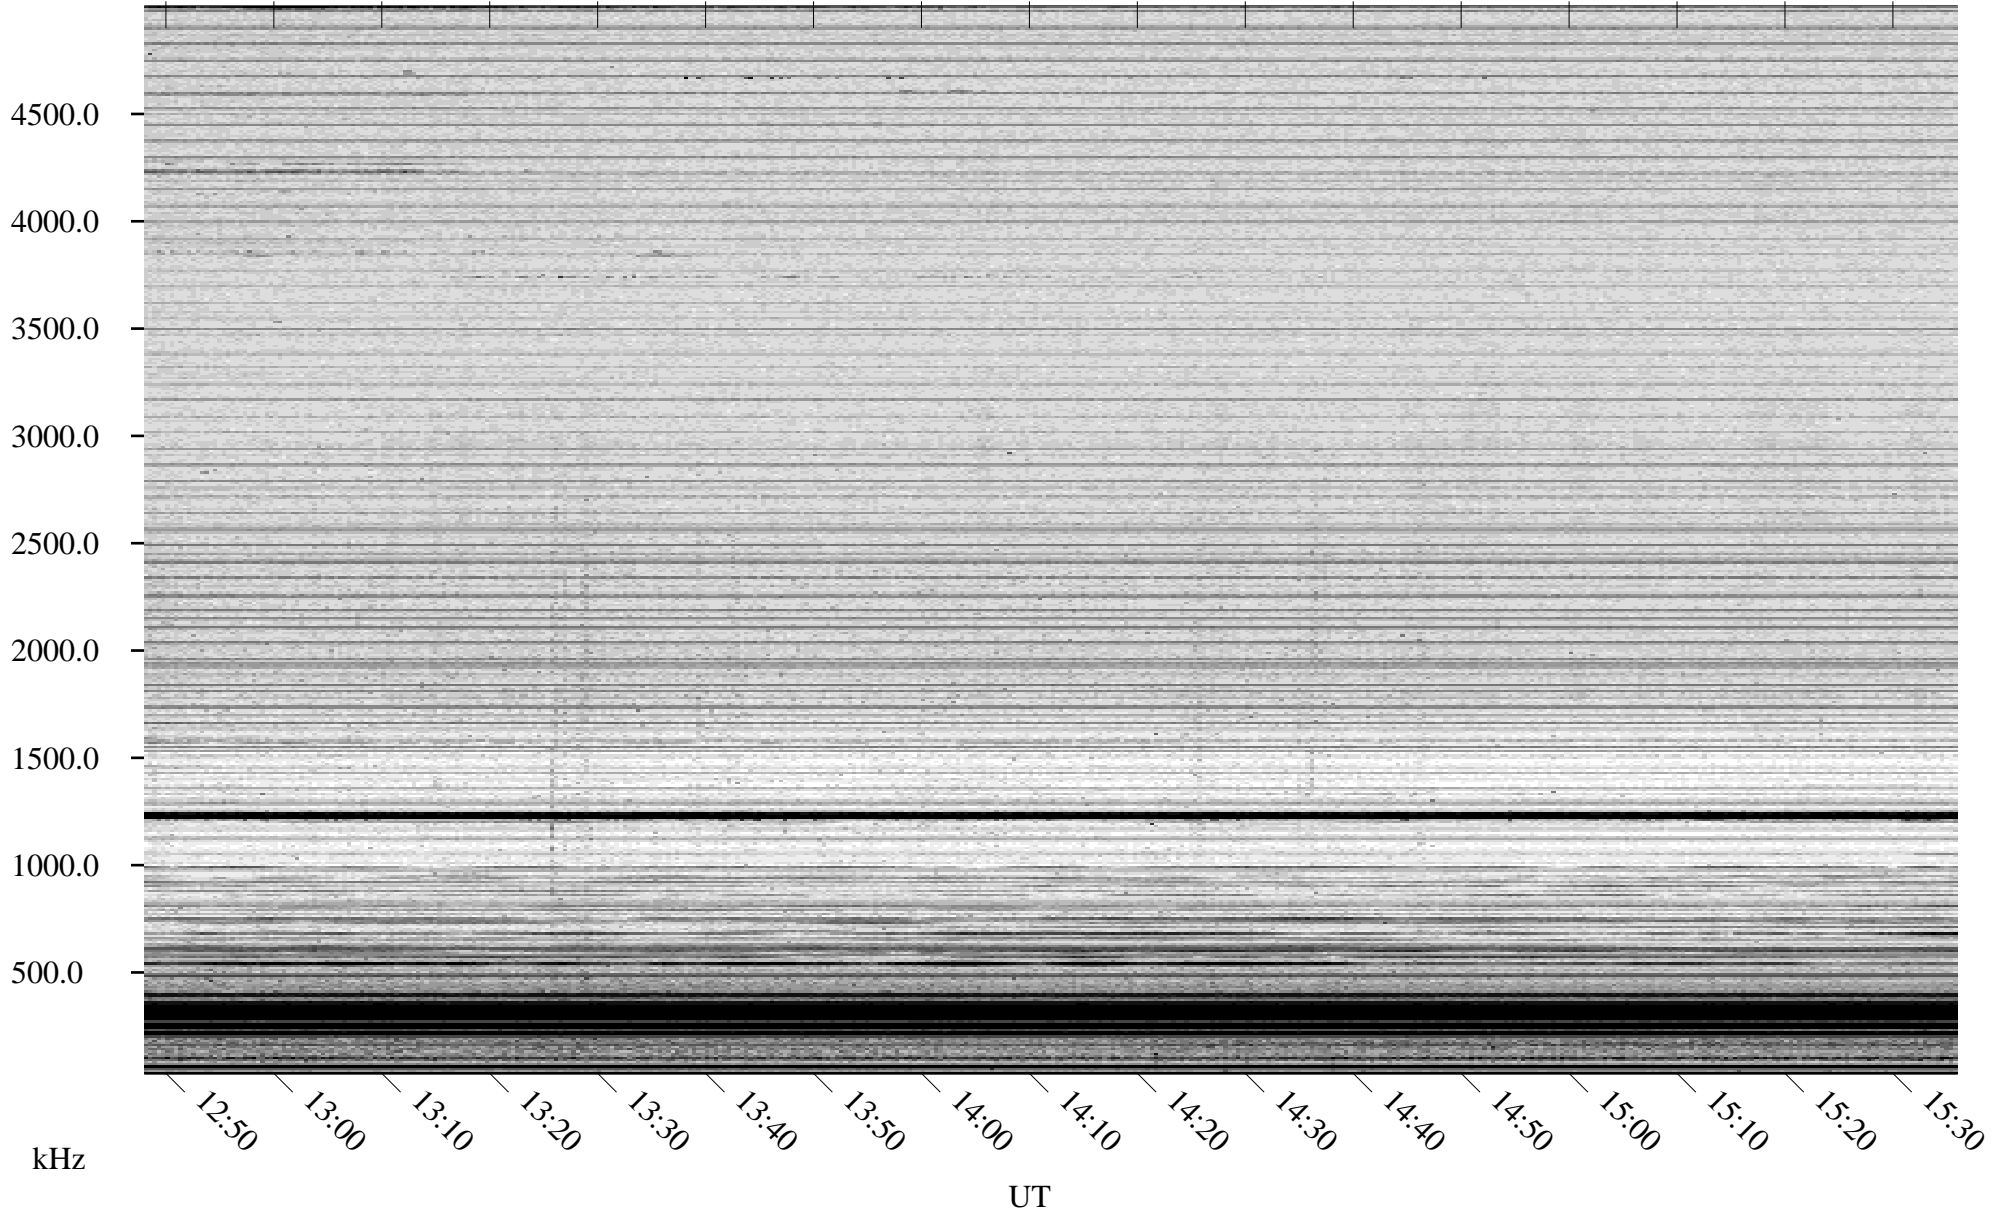

04/18/2008 Churchill, Manitoba

Linear Scale Black = 161 White = 15

ch08109l.r00SUm max_12

Page 1

04/18/2008 Churchill, Manitoba

Linear Scale Black = 161 White = 15

ch08109l.r00SUm max_12

Page 2

04/19/2008 Churchill, Manitoba

Linear Scale Black = 161 White = 15

ch08109l.r00SUm max_12

Page 3

04/19/2008 Churchill, Manitoba

Linear Scale Black = 161 White = 15

ch08109l.r00SUm max_12

Page 4

04/19/2008 Churchill, Manitoba

Linear Scale Black = 161 White = 15

ch08109l.r00SUm max_12

Page 5

04/19/2008 Churchill, Manitoba

Linear Scale Black = 161 White = 15

ch08109l.r00SUm max_12

Page 6

04/19/2008 Churchill, Manitoba

Linear Scale Black = 161 White = 15

ch08109l.r00SUm max_12

Page 7

04/19/2008 Churchill, Manitoba

Linear Scale Black = 161 White = 15

ch08109l.r00SUm max_12

Page 8