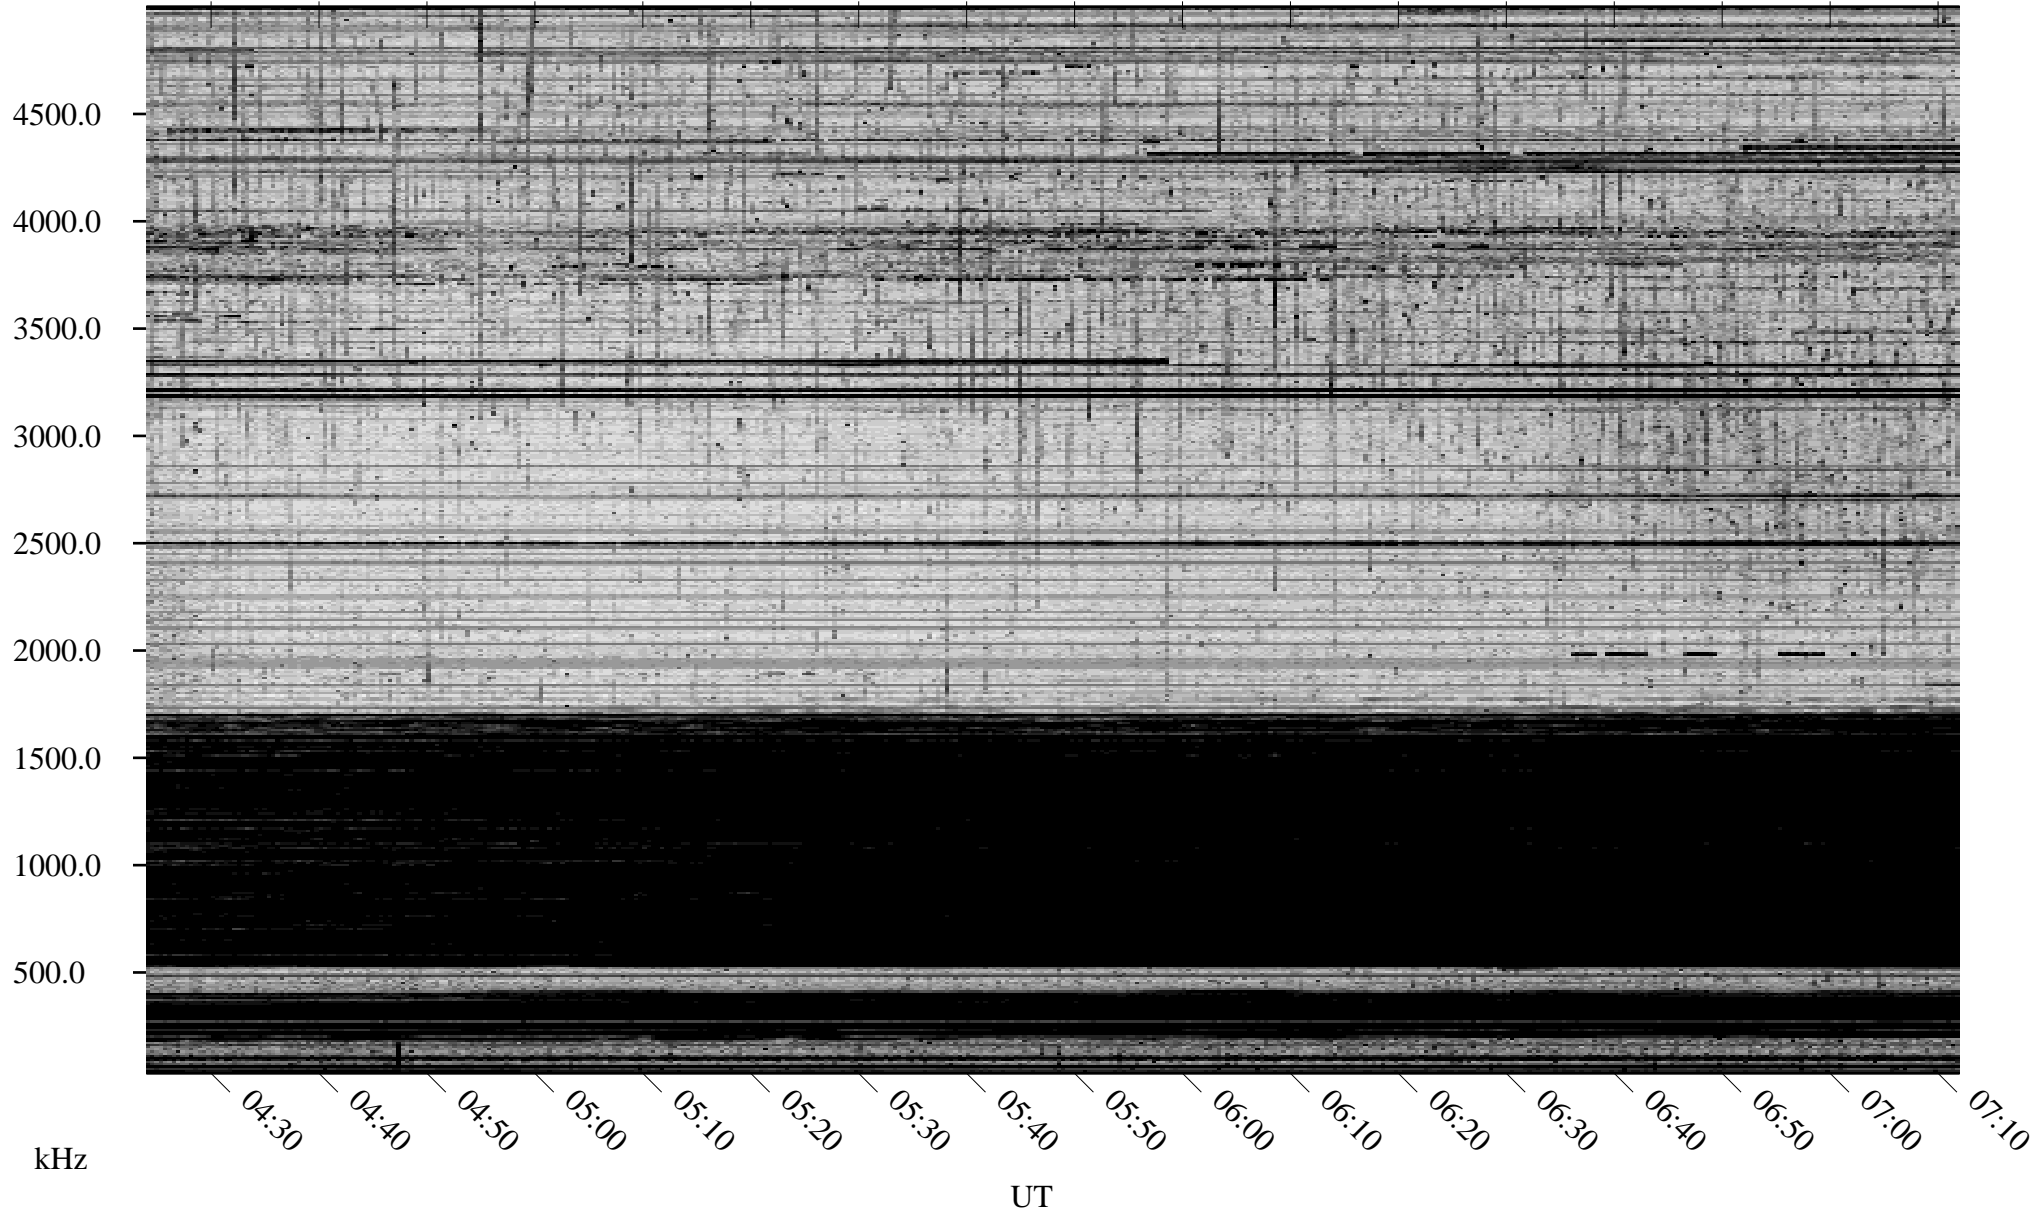

04/18/2008 Churchill, Manitoba

Linear Scale Black = 161 White = 15

ch08109l.r00SUm max_12

Page 1

04/18/2008 Churchill, Manitoba

Linear Scale Black = 161 White = 15

ch08109l.r00SUm max_12

Page 2

04/19/2008 Churchill, Manitoba

Linear Scale Black = 161 White = 15

ch08109l.r00SUm max_12

Page 3

04/19/2008 Churchill, Manitoba

Linear Scale Black = 161 White = 15

ch08109l.r00SUm max_12

Page 4

04/19/2008 Churchill, Manitoba

Linear Scale Black = 161 White = 15

ch08109l.r00SUm max_12

Page 5

04/19/2008 Churchill, Manitoba

Linear Scale Black = 161 White = 15

ch08109l.r00SUm max_12

Page 6

04/19/2008 Churchill, Manitoba

Linear Scale Black = 161 White = 15

ch08109l.r00SUm max_12

Page 7

04/19/2008 Churchill, Manitoba

Linear Scale Black = 161 White = 15

ch08109l.r00SUm max_12

Page 8