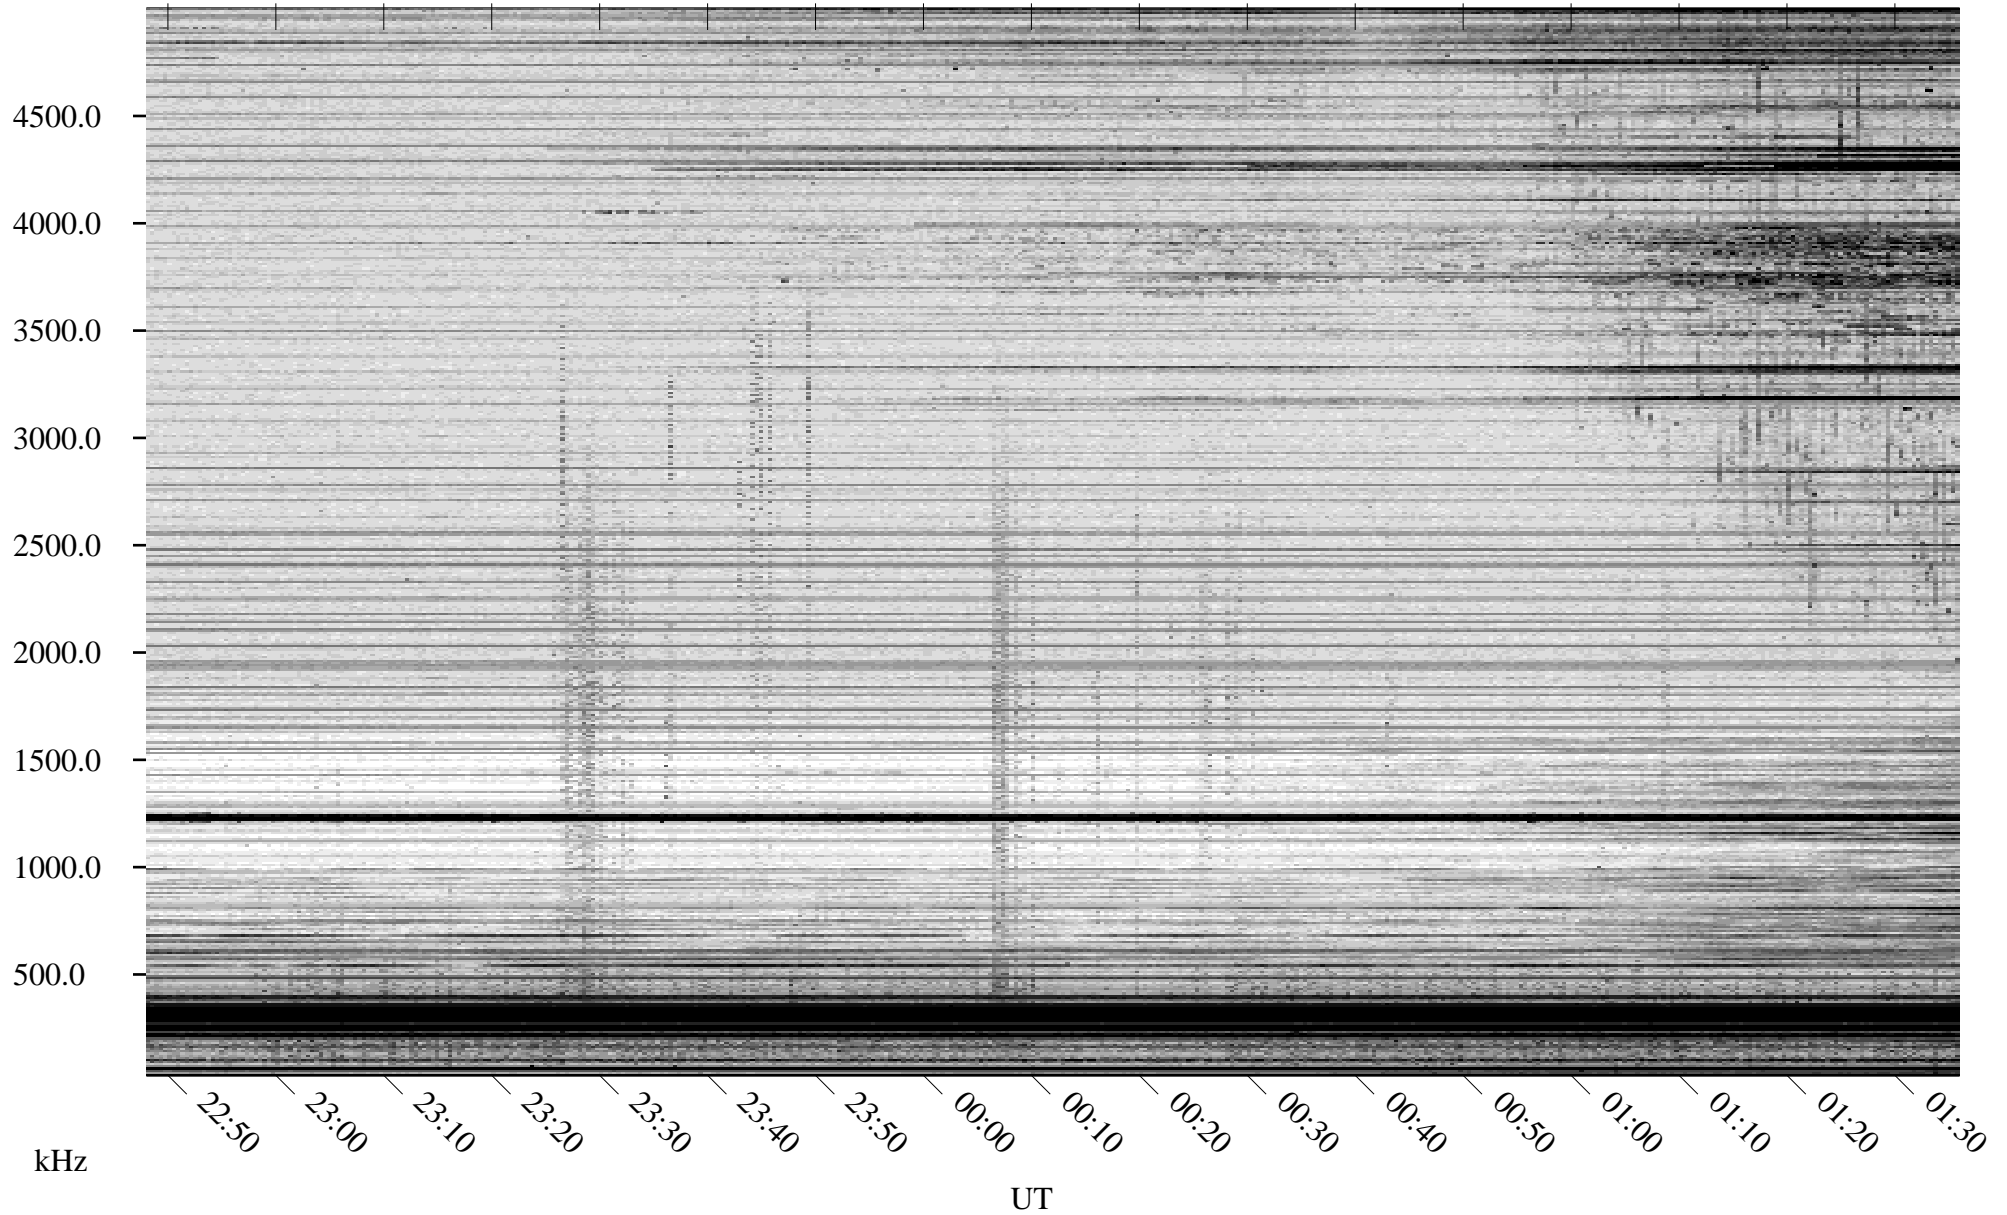

04/18/2008 Churchill, Manitoba

Linear Scale Black = 161 White = 15

ch08109l.r00SUm max_12

Page 1

04/18/2008 Churchill, Manitoba

Linear Scale Black = 161 White = 15

ch08109l.r00SUm max_12

Page 2

04/19/2008 Churchill, Manitoba

Linear Scale Black = 161 White = 15

ch08109l.r00SUm max_12

Page 3

04/19/2008 Churchill, Manitoba

Linear Scale Black = 161 White = 15

ch08109l.r00SUm max_12

Page 4

04/19/2008 Churchill, Manitoba

Linear Scale Black = 161 White = 15

ch08109l.r00SUm max_12

Page 5

04/19/2008 Churchill, Manitoba

Linear Scale Black = 161 White = 15

ch08109l.r00SUm max_12

Page 6

04/19/2008 Churchill, Manitoba

Linear Scale Black = 161 White = 15

ch08109l.r00SUm max_12

Page 7

04/19/2008 Churchill, Manitoba

Linear Scale Black = 161 White = 15

ch08109l.r00SUm max_12

Page 8