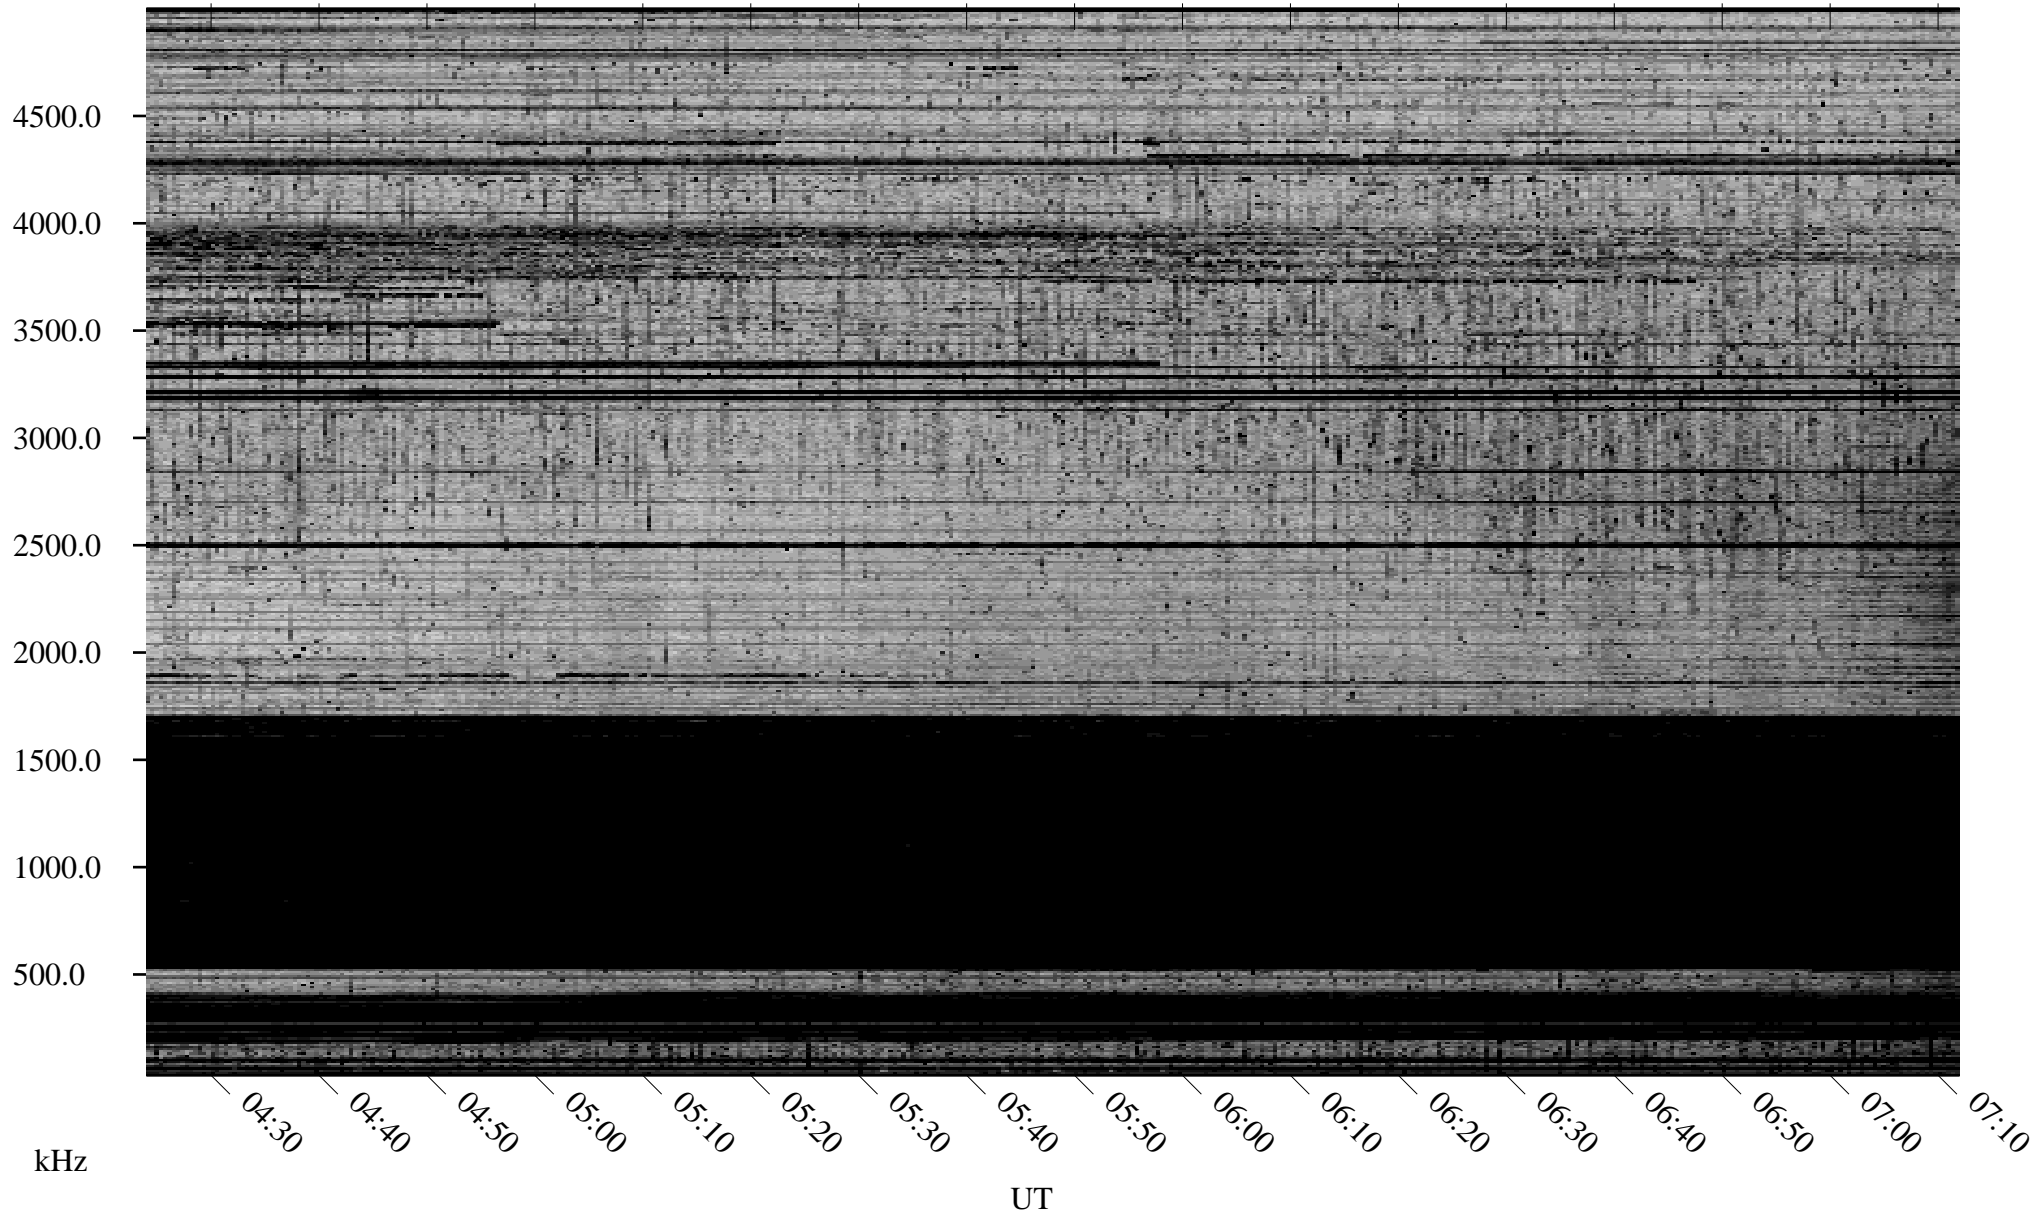

04/19/2008 Churchill, Manitoba

Linear Scale Black = 161 White = 15

ch08110l.r00SUm max_12

Page 1

04/19/2008 Churchill, Manitoba

Linear Scale Black = 161 White = 15

ch08110l.r00SUm max_12

Page 2

04/20/2008 Churchill, Manitoba

Linear Scale Black = 161 White = 15

ch08110l.r00SUm max_12

Page 3

04/20/2008 Churchill, Manitoba

Linear Scale Black = 161 White = 15

ch08110l.r00SUm max_12

Page 4

04/20/2008 Churchill, Manitoba

Linear Scale Black = 161 White = 15

ch08110l.r00SUm max_12

Page 5

04/20/2008 Churchill, Manitoba

Linear Scale Black = 161 White = 15

ch08110l.r00SUm max_12

Page 6

04/20/2008 Churchill, Manitoba

Linear Scale Black = 161 White = 15

ch08110l.r00SUm max_12

Page 7

04/20/2008 Churchill, Manitoba

Linear Scale Black = 161 White = 15

ch08110l.r00SUm max_12