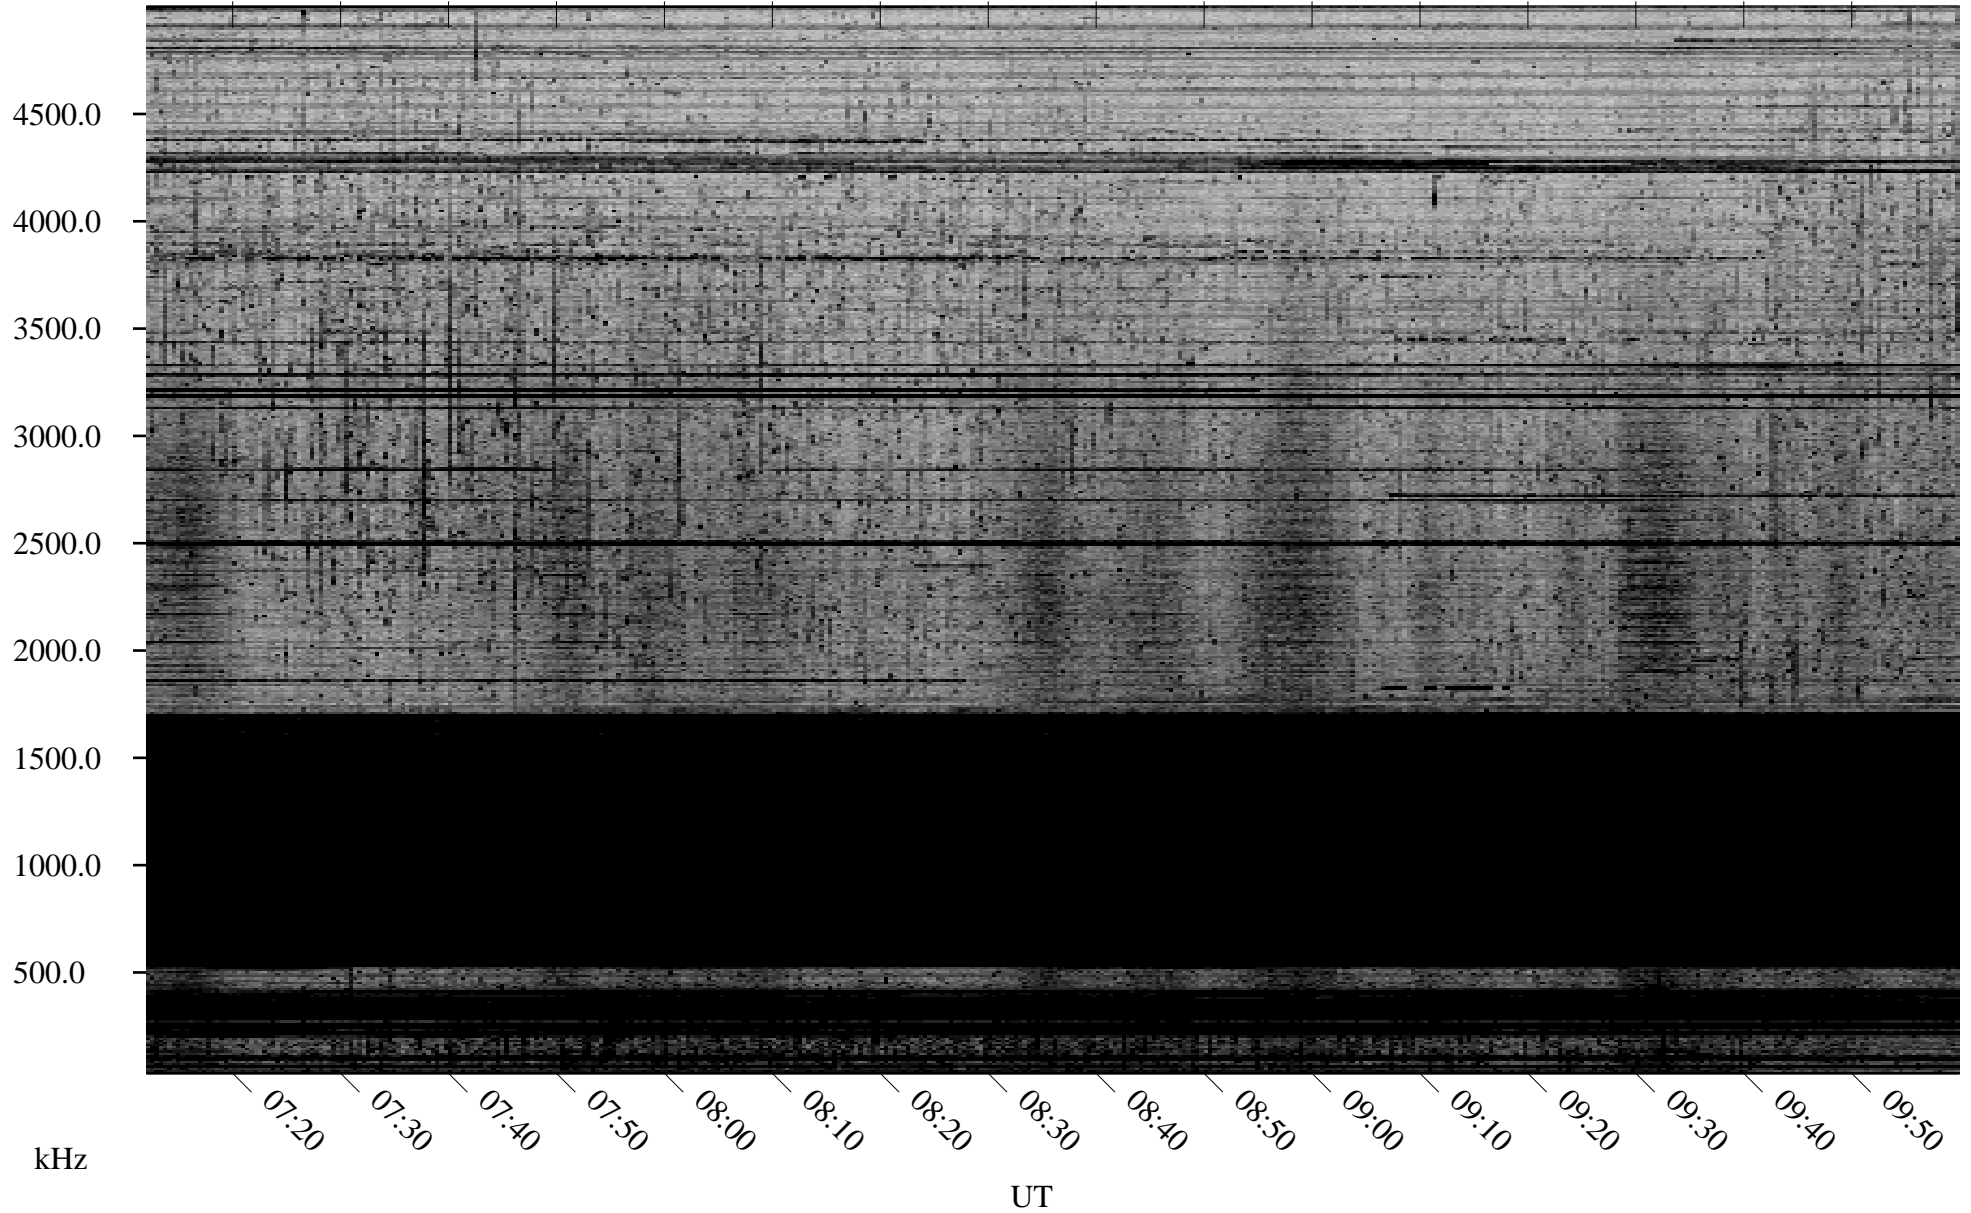

04/19/2008 Churchill, Manitoba

Linear Scale Black = 161 White = 15

ch08110l.r00SUm max_12

Page 1

04/19/2008 Churchill, Manitoba

Linear Scale Black = 161 White = 15

ch08110l.r00SUm max_12

Page 2

04/20/2008 Churchill, Manitoba

Linear Scale Black = 161 White = 15

ch08110l.r00SUm max_12

Page 3

04/20/2008 Churchill, Manitoba

Linear Scale Black = 161 White = 15

ch08110l.r00SUm max_12

Page 4

04/20/2008 Churchill, Manitoba

Linear Scale Black = 161 White = 15

ch08110l.r00SUm max_12

Page 5

04/20/2008 Churchill, Manitoba

Linear Scale Black = 161 White = 15

ch08110l.r00SUm max_12

Page 6

04/20/2008 Churchill, Manitoba

Linear Scale Black = 161 White = 15

ch08110l.r00SUm max_12

Page 7

04/20/2008 Churchill, Manitoba

Linear Scale Black = 161 White = 15

ch08110l.r00SUm max_12