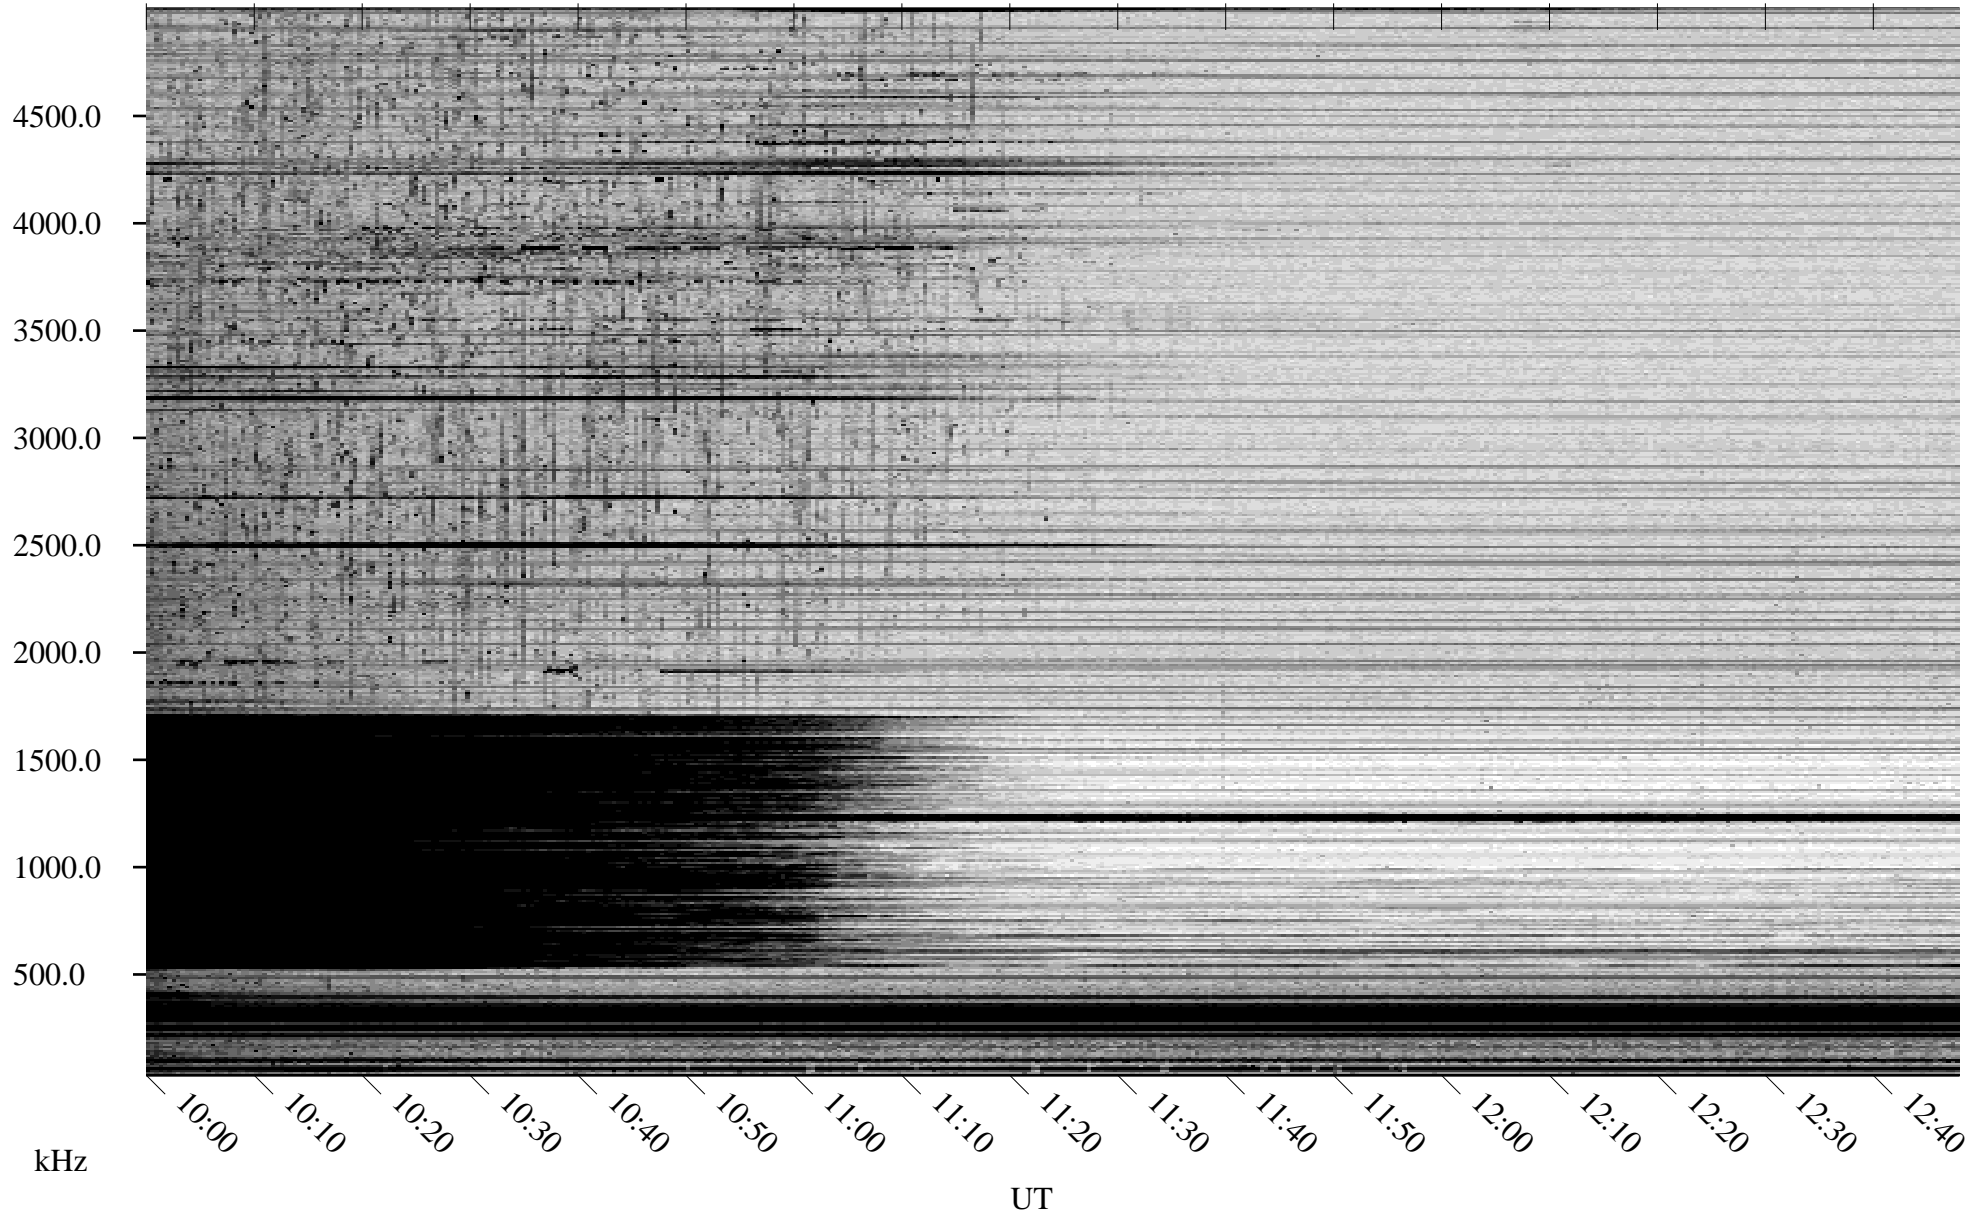

04/19/2008 Churchill, Manitoba

Linear Scale Black = 161 White = 15

ch08110l.r00SUm max_12

Page 1

04/19/2008 Churchill, Manitoba

Linear Scale Black = 161 White = 15

ch08110l.r00SUm max_12

Page 2

04/20/2008 Churchill, Manitoba

Linear Scale Black = 161 White = 15

ch08110l.r00SUm max_12

Page 3

04/20/2008 Churchill, Manitoba

Linear Scale Black = 161 White = 15

ch08110l.r00SUm max_12

Page 4

04/20/2008 Churchill, Manitoba

Linear Scale Black = 161 White = 15

ch08110l.r00SUm max_12

Page 5

04/20/2008 Churchill, Manitoba

Linear Scale Black = 161 White = 15

ch08110l.r00SUm max_12

Page 6

04/20/2008 Churchill, Manitoba

Linear Scale Black = 161 White = 15

ch08110l.r00SUm max_12

Page 7

04/20/2008 Churchill, Manitoba

Linear Scale Black = 161 White = 15

ch08110l.r00SUm max_12