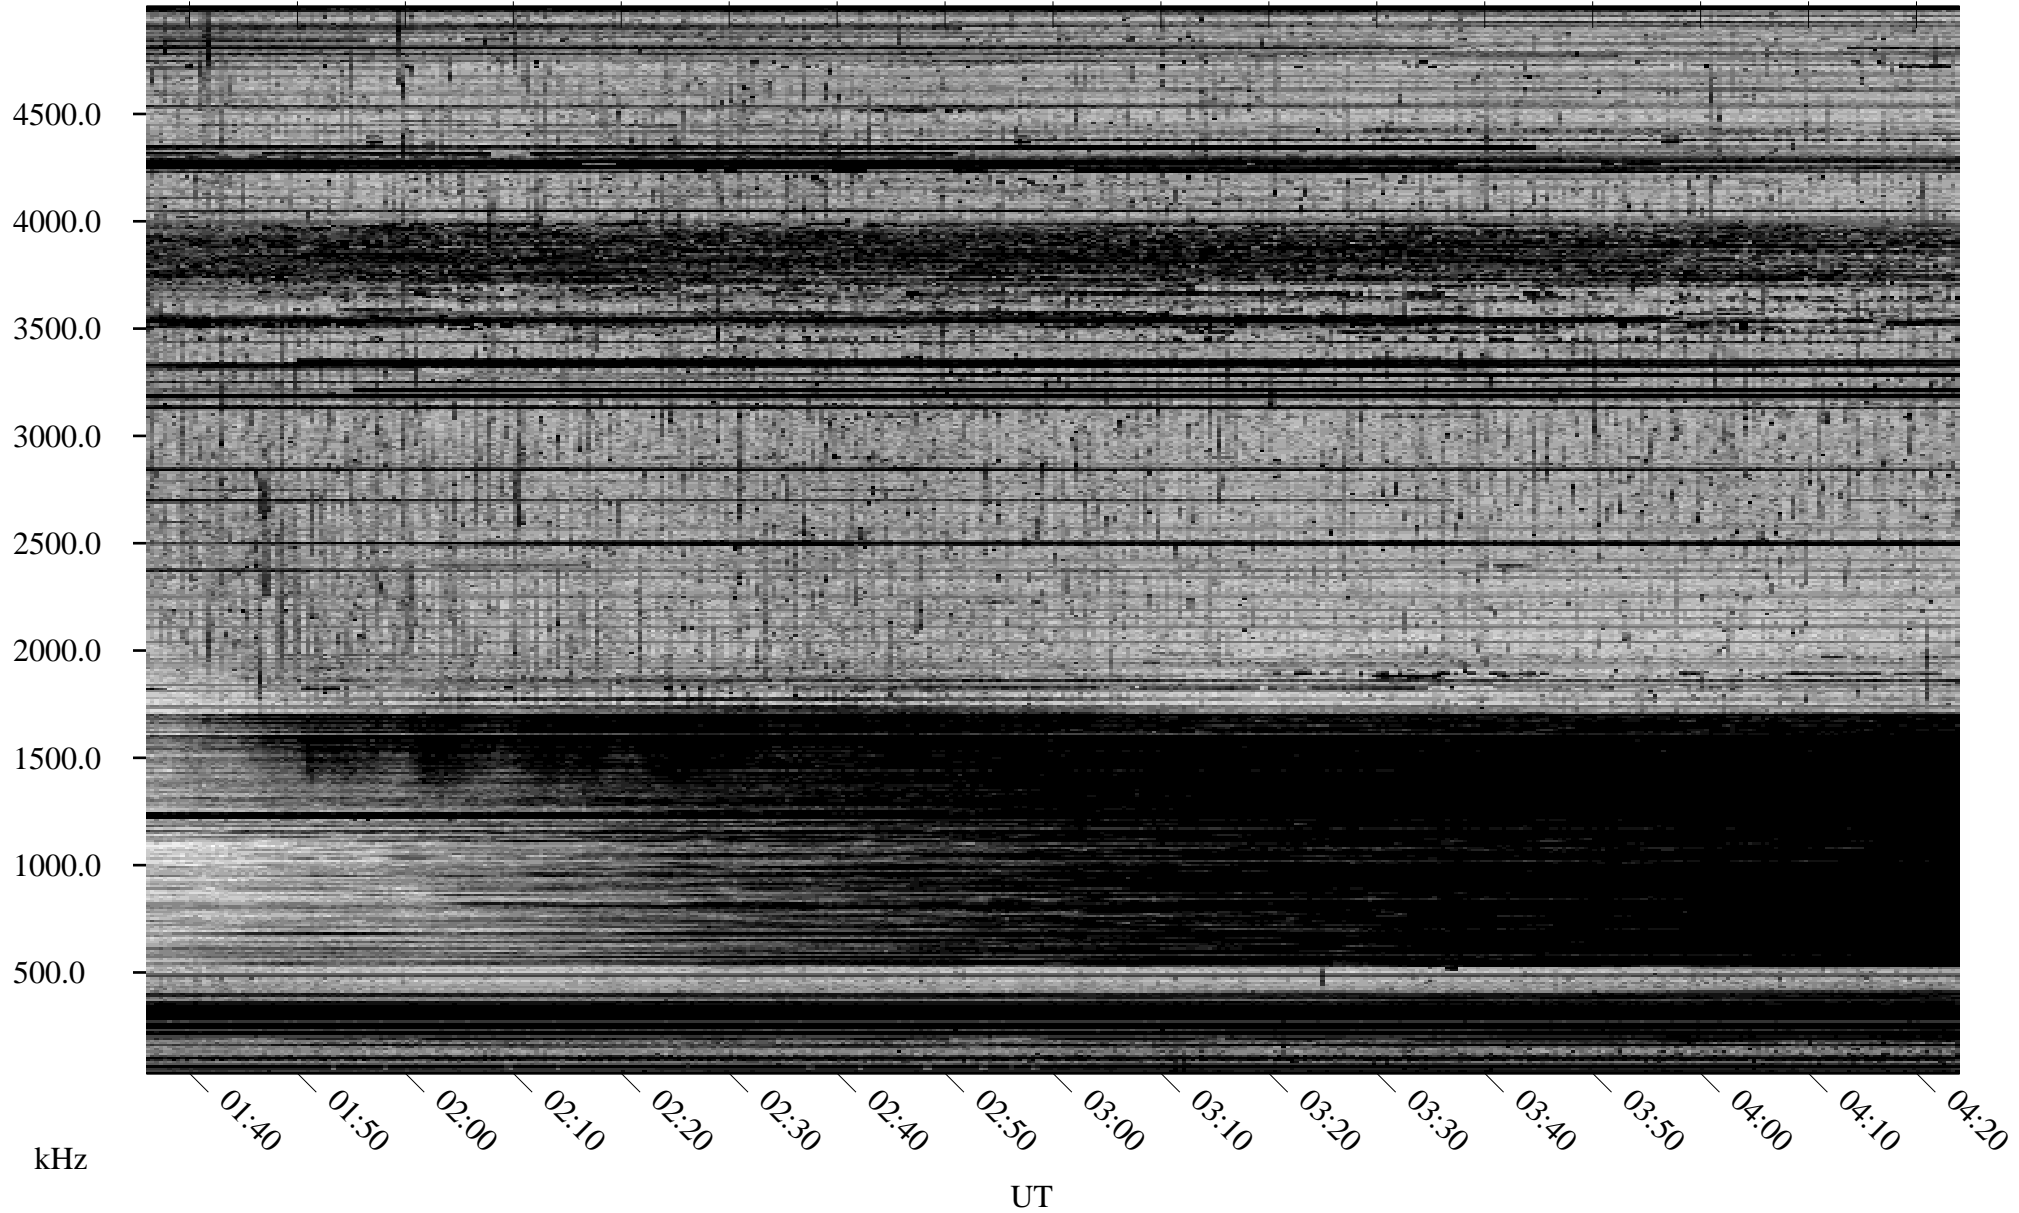

04/19/2008 Churchill, Manitoba

Linear Scale Black = 161 White = 15

ch08110l.r00SUm max_12

Page 1

04/19/2008 Churchill, Manitoba

Linear Scale Black = 161 White = 15

ch08110l.r00SUm max_12

Page 2

04/20/2008 Churchill, Manitoba

Linear Scale Black = 161 White = 15

ch08110l.r00SUm max_12

Page 3

04/20/2008 Churchill, Manitoba

Linear Scale Black = 161 White = 15

ch08110l.r00SUm max_12

Page 4

04/20/2008 Churchill, Manitoba

Linear Scale Black = 161 White = 15

ch08110l.r00SUm max_12

Page 5

04/20/2008 Churchill, Manitoba

Linear Scale Black = 161 White = 15

ch08110l.r00SUm max_12

Page 6

04/20/2008 Churchill, Manitoba

Linear Scale Black = 161 White = 15

ch08110l.r00SUm max_12

Page 7

04/20/2008 Churchill, Manitoba

Linear Scale Black = 161 White = 15

ch08110l.r00SUm max_12