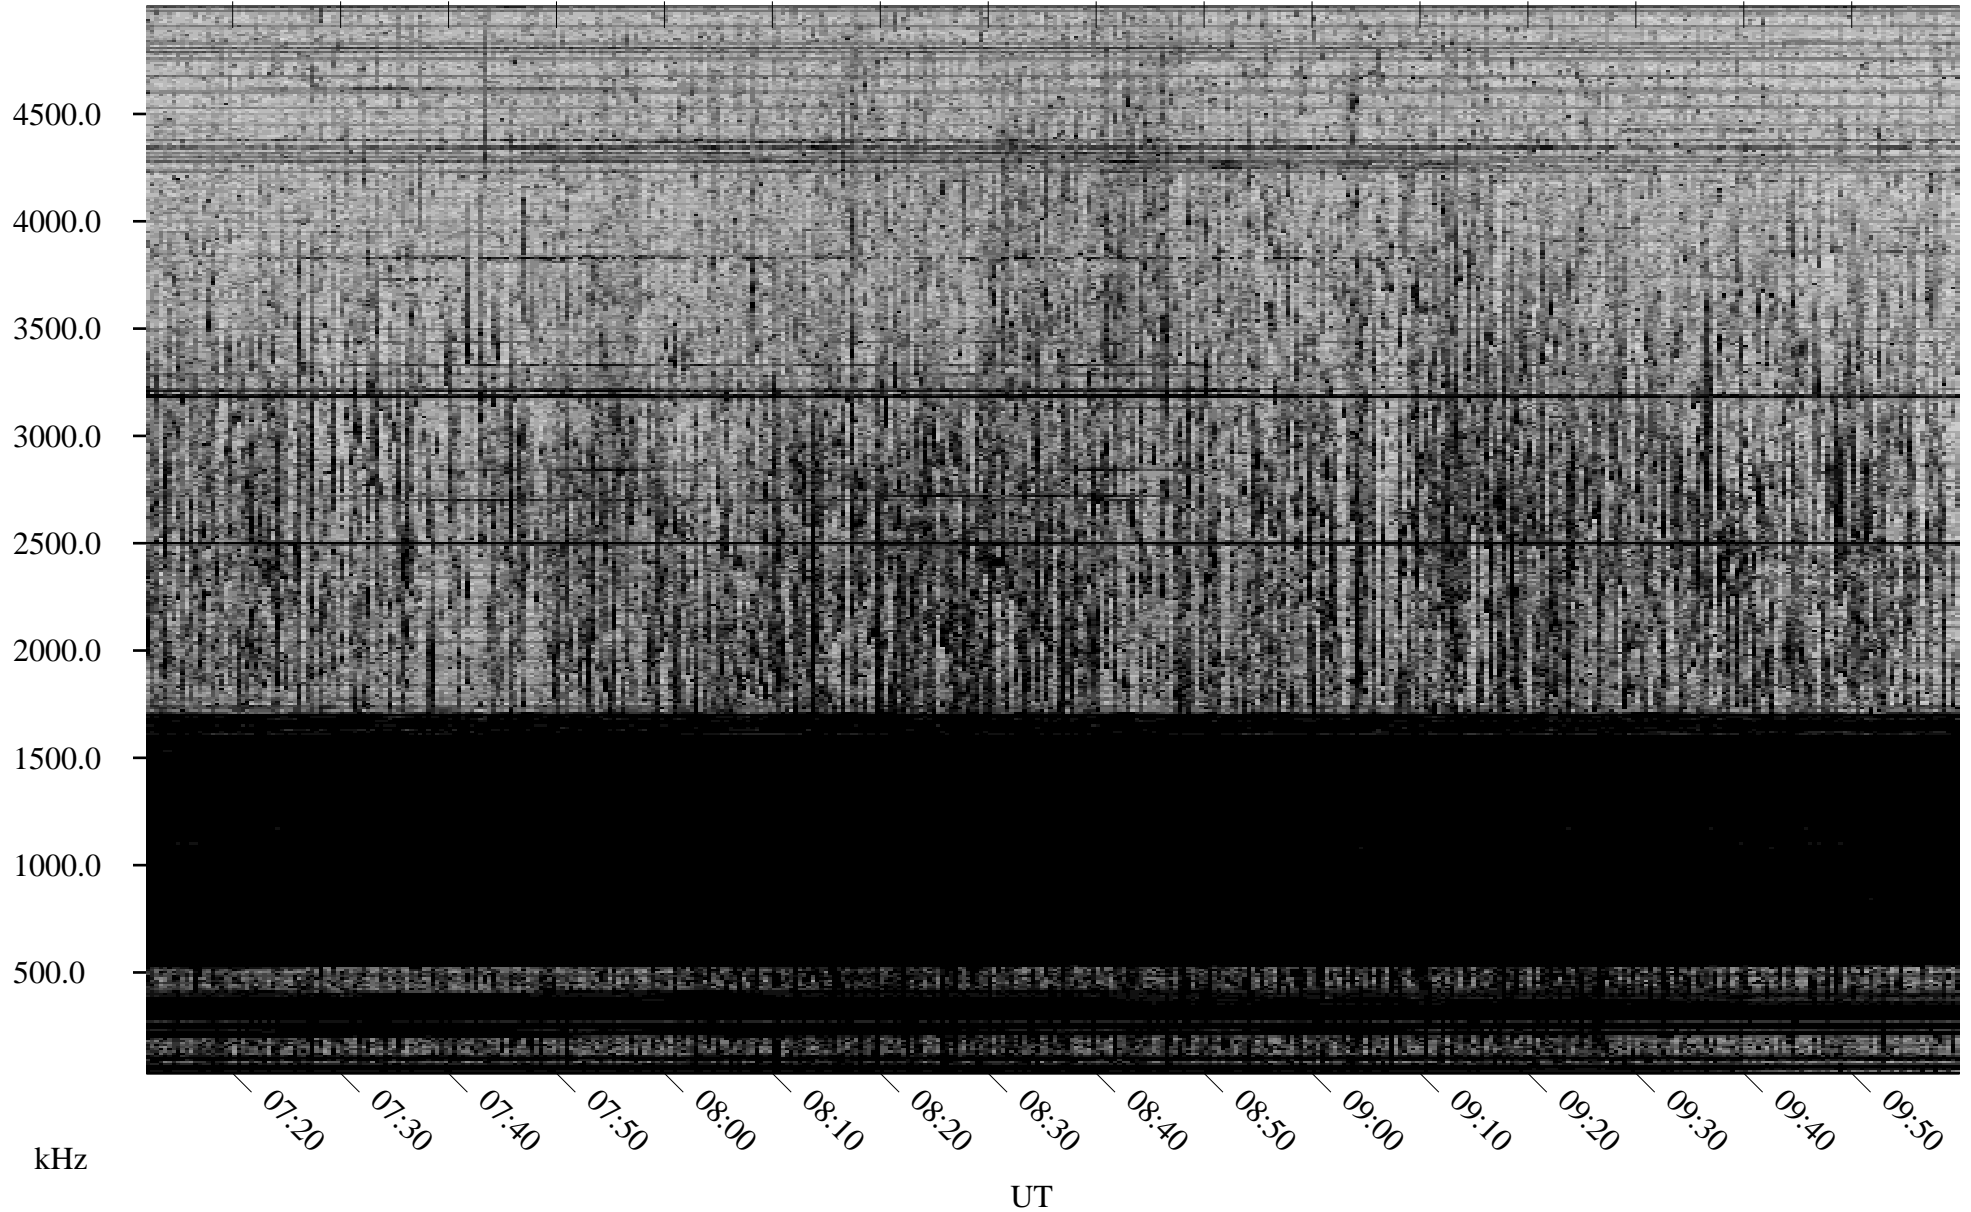

# 04/21/2008 Churchill, Manitoba

Linear Scale    Black = 161    White = 15

ch081111.r00SUm max\_12

Page 4

# 04/21/2008 Churchill, Manitoba

Linear Scale    Black = 161    White = 15

ch081111.r00SUm max\_12

Page 5