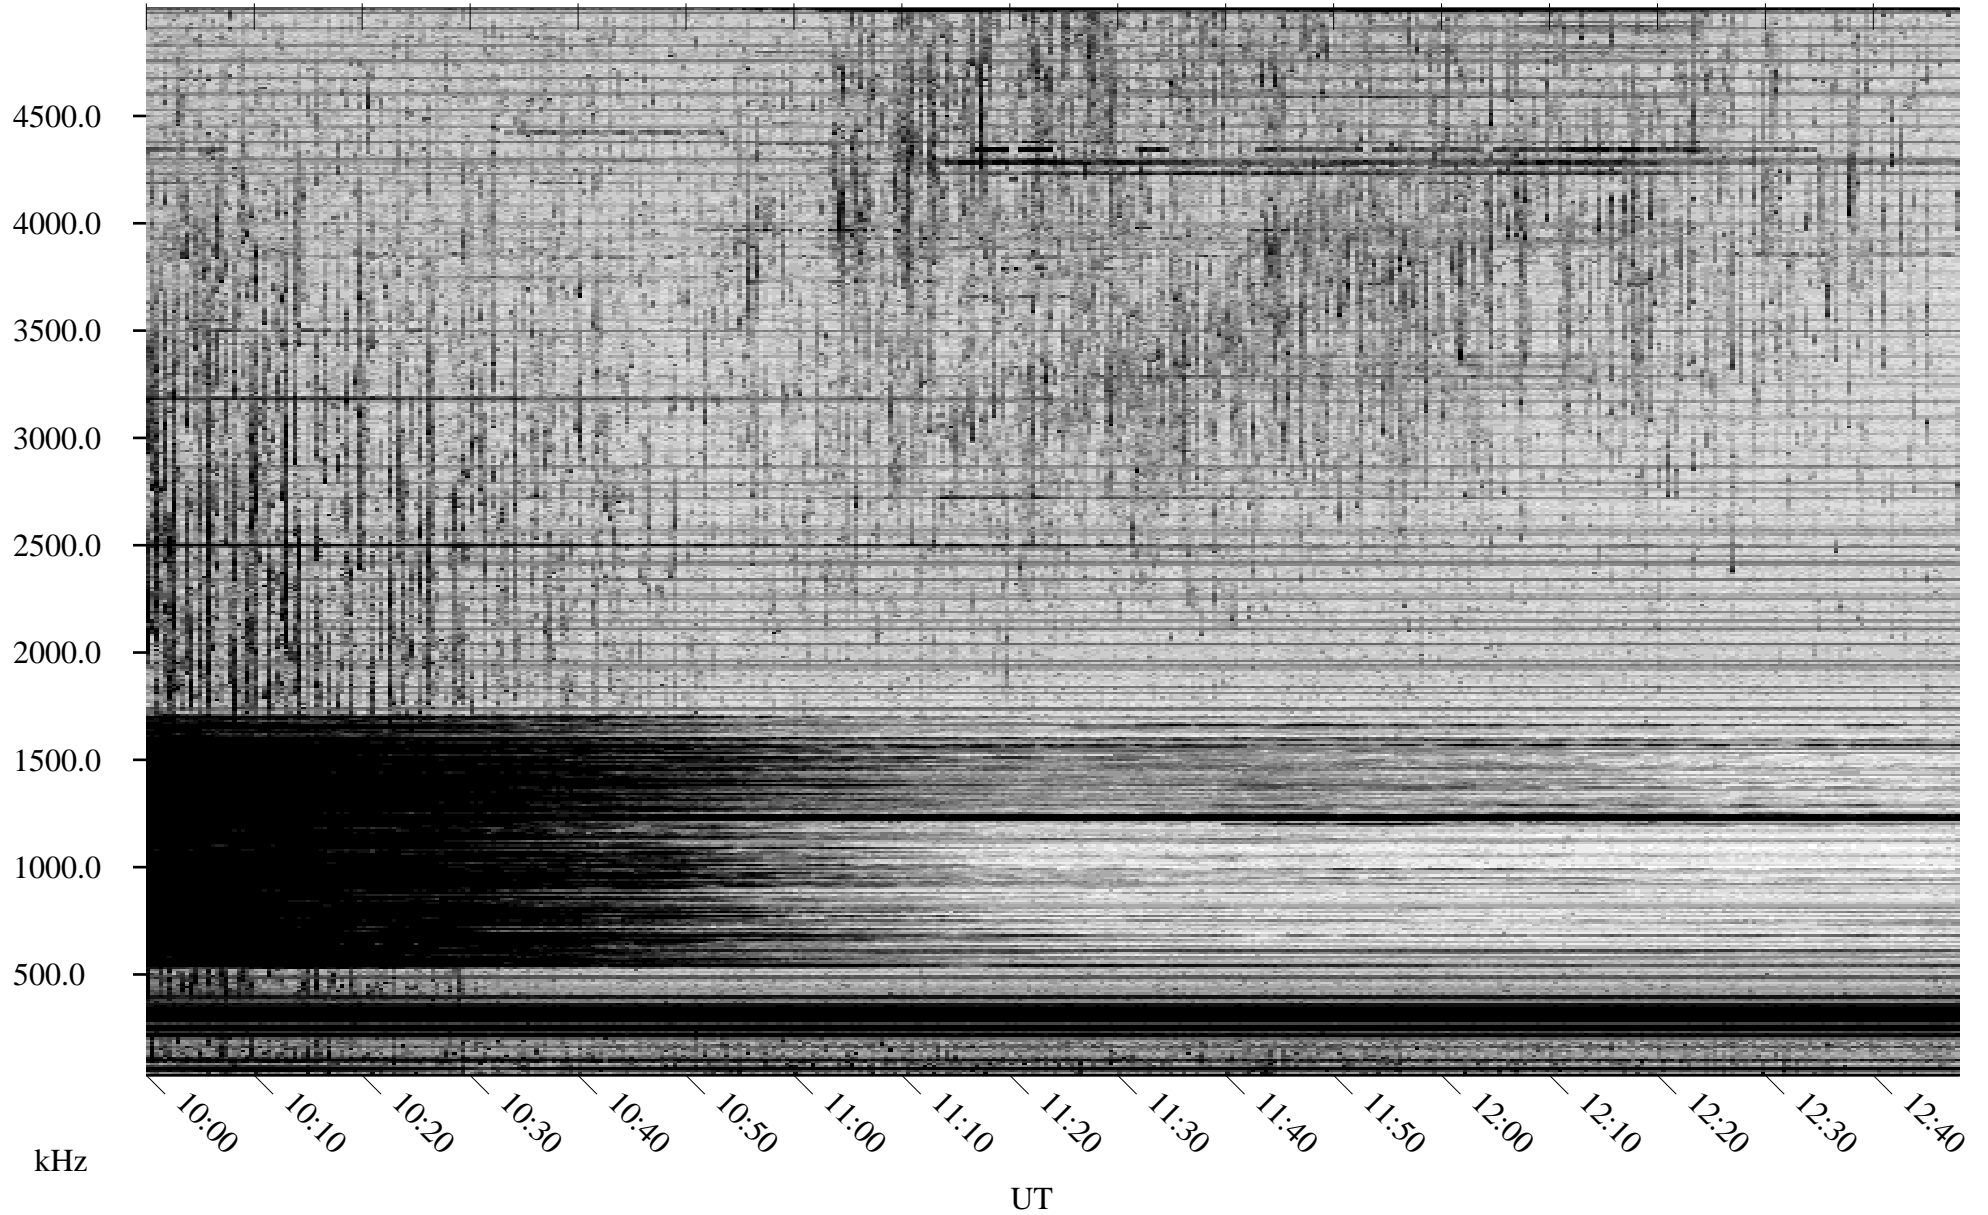

# 04/21/2008 Churchill, Manitoba

Linear Scale    Black = 161    White = 15

ch081111.r00SUm max\_12

Page 5

# 04/21/2008 Churchill, Manitoba

Linear Scale    Black = 161    White = 15

ch081111.r00SUm max\_12

Page 6