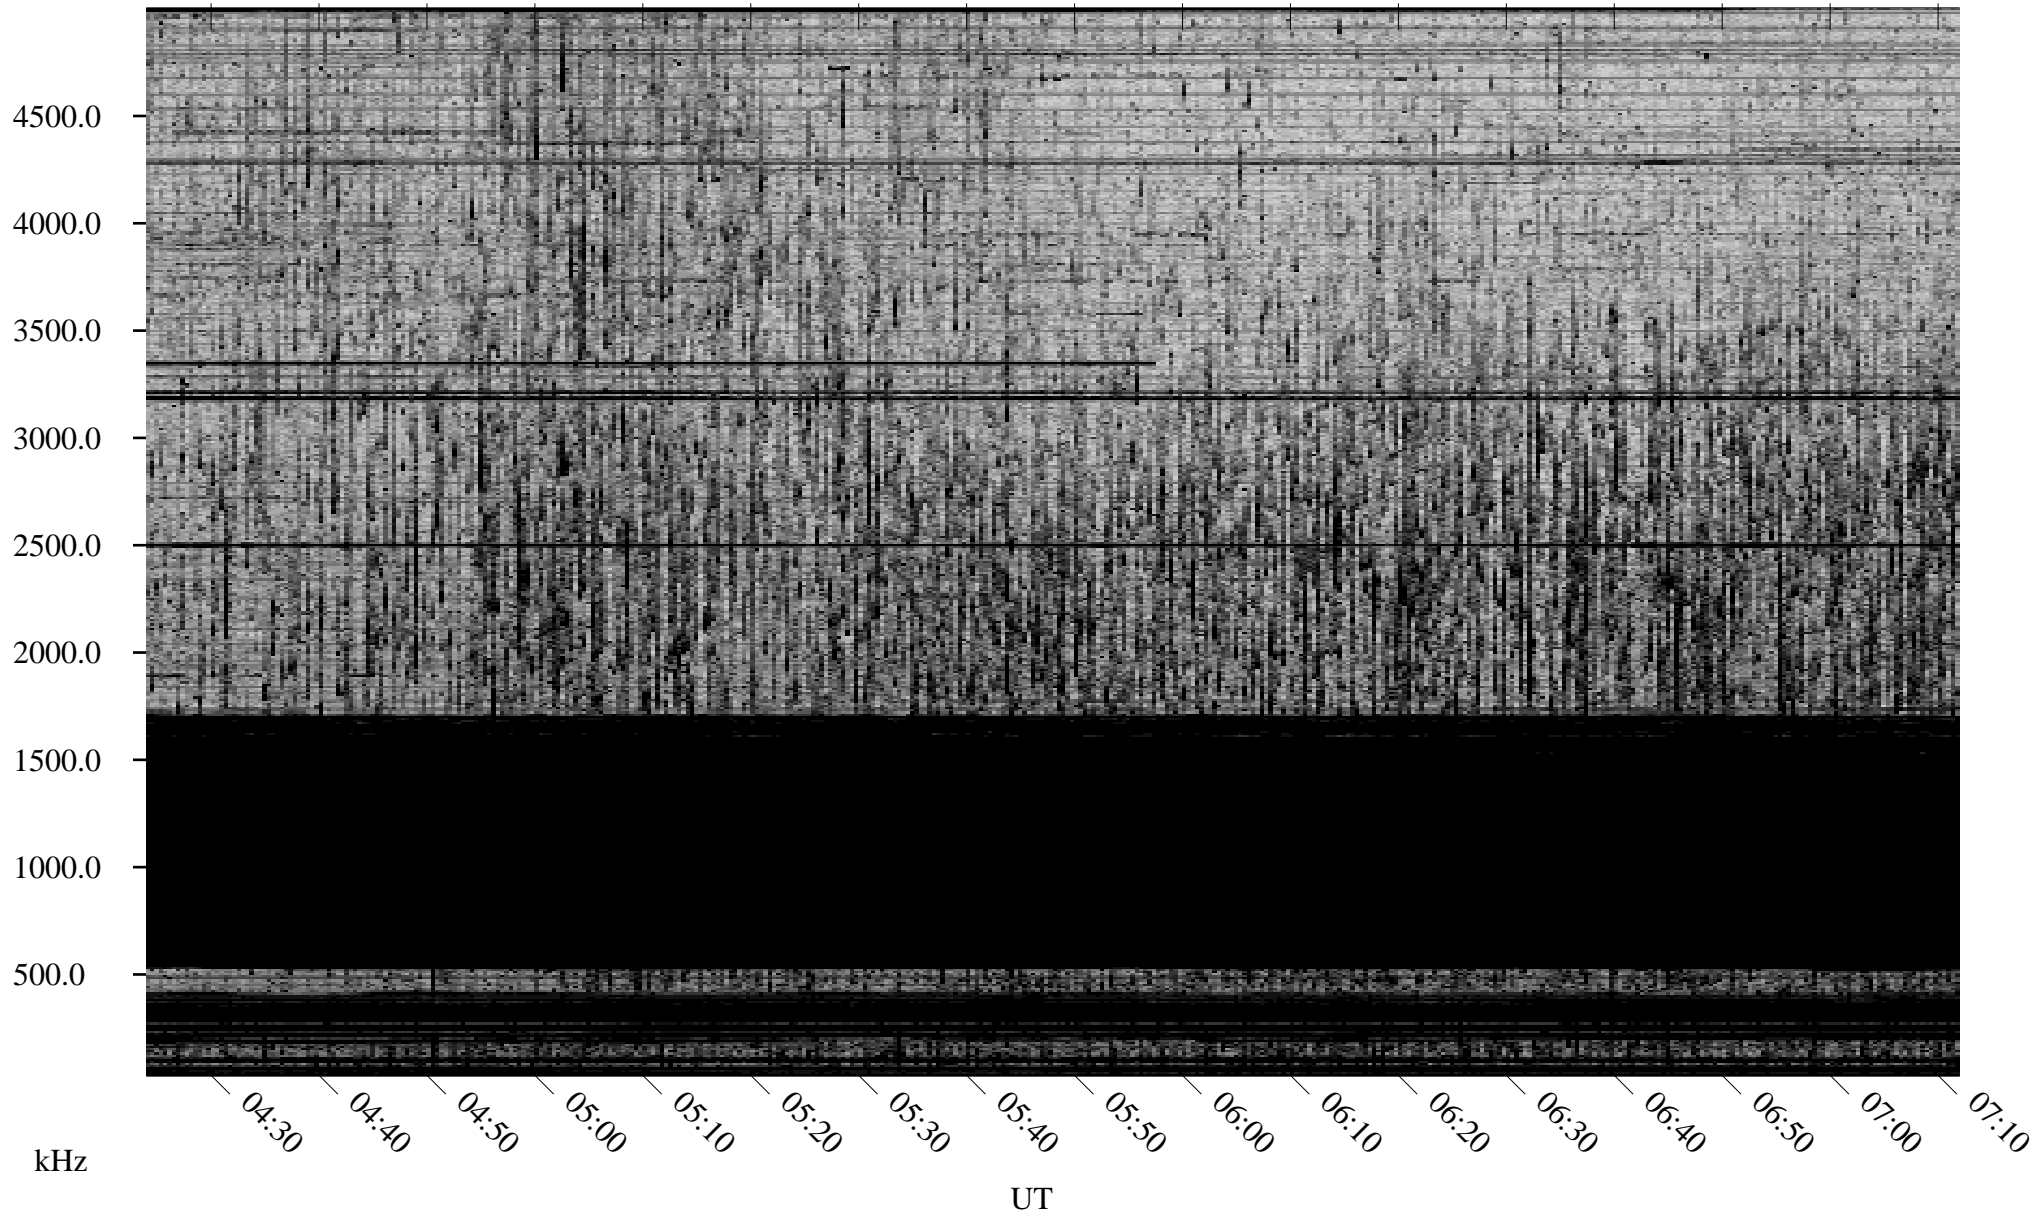

# 04/20/2008 Churchill, Manitoba

Linear Scale    Black = 161    White = 15

ch081111l.r00SUm max\_12

Page 2

# 04/21/2008 Churchill, Manitoba

Linear Scale    Black = 161    White = 15

ch081111l.r00SUm max\_12

Page 3

# 04/21/2008 Churchill, Manitoba

Linear Scale    Black = 161    White = 15

ch081111.r00SUm max\_12

Page 4