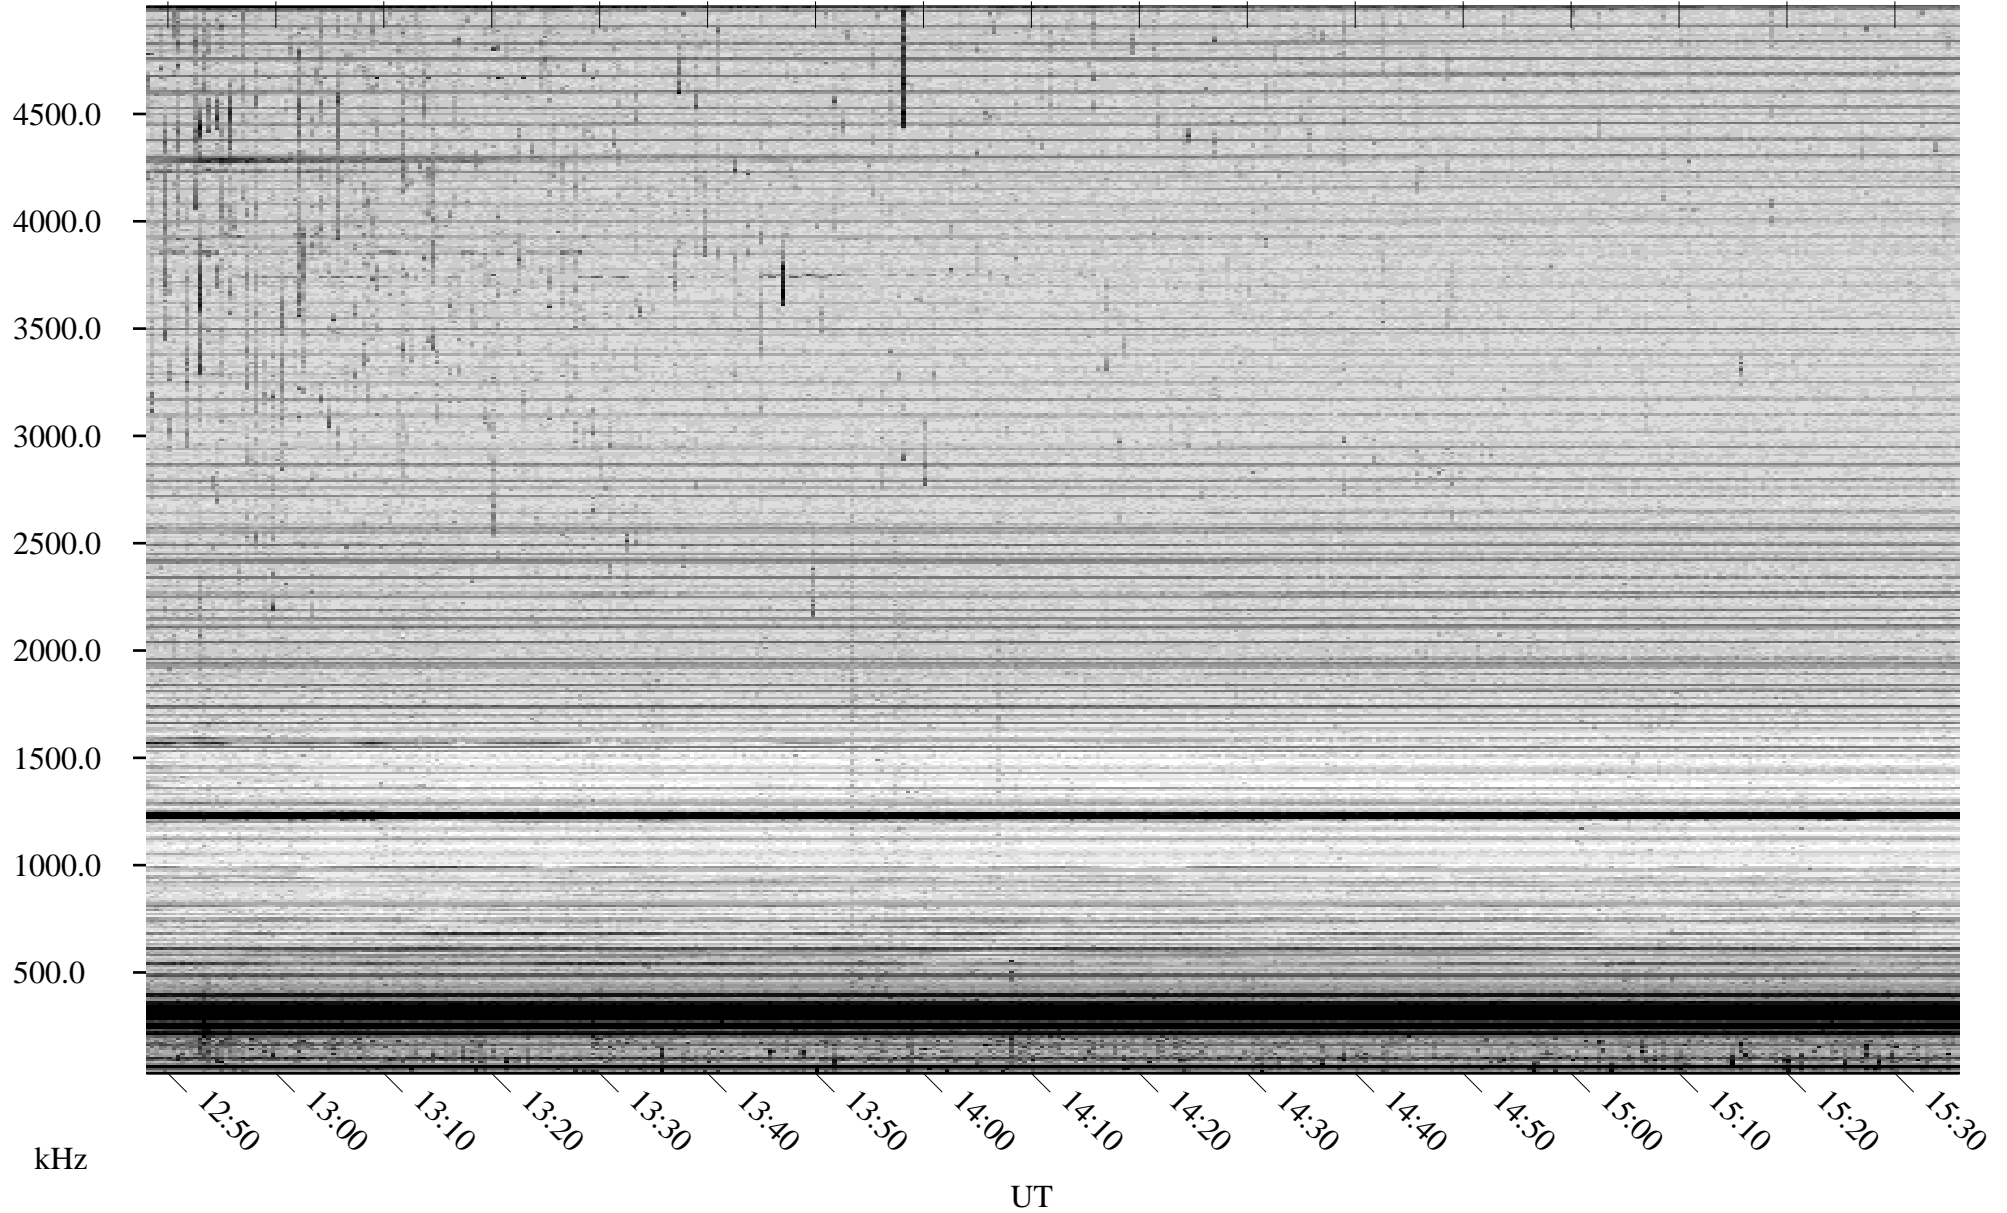

# 04/21/2008 Churchill, Manitoba

Linear Scale    Black = 161    White = 15

ch081111.r00SUm max\_12

Page 6

# 04/21/2008 Churchill, Manitoba

Linear Scale    Black = 161    White = 15

ch081111l.r00SUm max\_12

Page 7

# 04/21/2008 Churchill, Manitoba

Linear Scale    Black = 161    White = 15

ch081111l.r00SUm max\_12