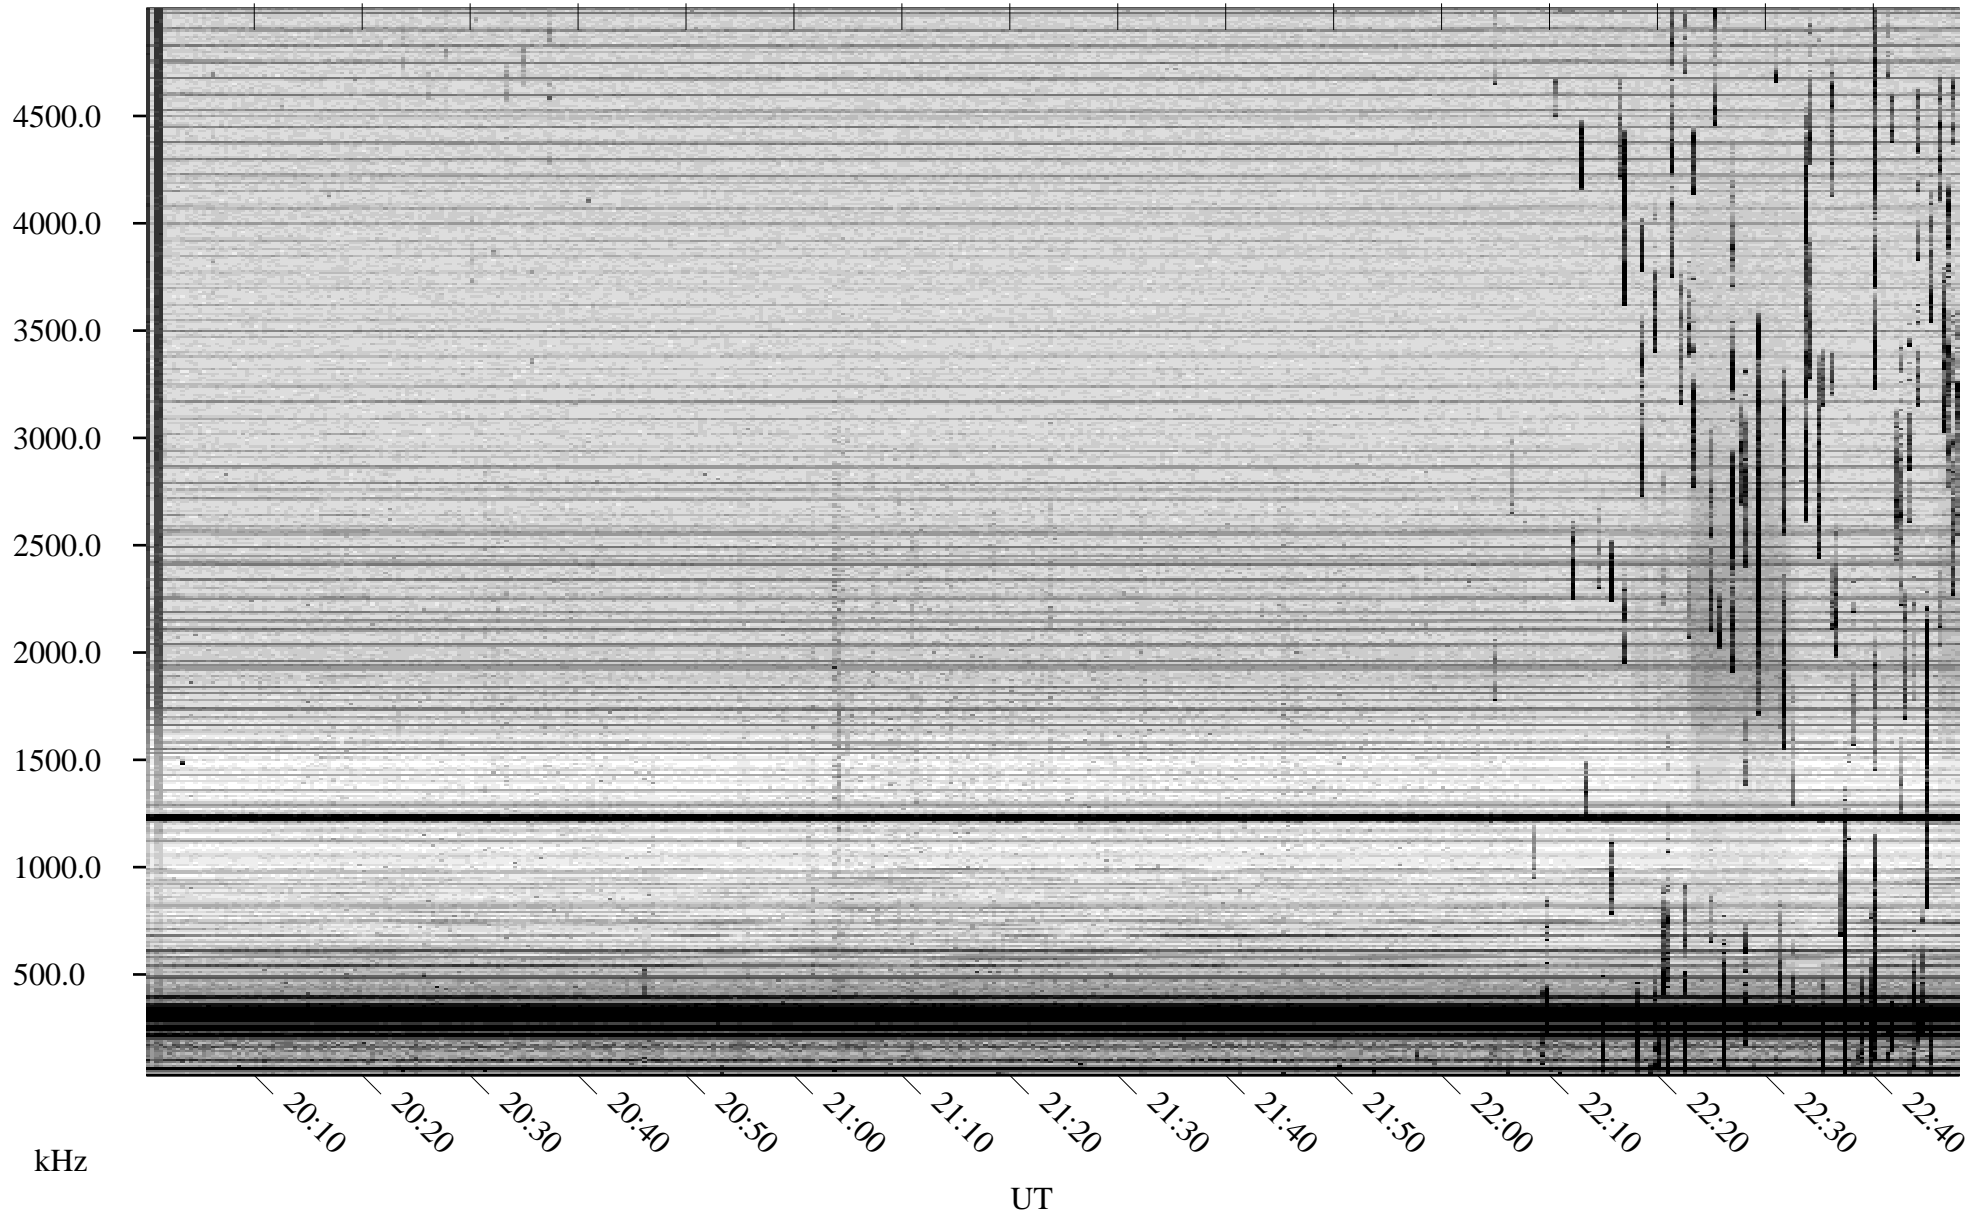

04/21/2008 Churchill, Manitoba

Linear Scale Black = 161 White = 15

ch08112l.r00SUm max_12

Page 1

04/21/2008 Churchill, Manitoba

Linear Scale Black = 161 White = 15

ch08112l.r00SUm max_12

Page 2

04/22/2008 Churchill, Manitoba

Linear Scale Black = 161 White = 15

ch08112l.r00SUm max_12

Page 3

04/22/2008 Churchill, Manitoba

Linear Scale Black = 161 White = 15

ch08112l.r00SUm max_12

Page 4

04/22/2008 Churchill, Manitoba

Linear Scale Black = 161 White = 15

ch08112l.r00SUm max_12

Page 5

04/22/2008 Churchill, Manitoba

Linear Scale Black = 161 White = 15

ch08112l.r00SUm max_12

Page 6

04/22/2008 Churchill, Manitoba

Linear Scale Black = 161 White = 15

ch08112l.r00SUm max_12

Page 7

04/22/2008 Churchill, Manitoba

Linear Scale Black = 161 White = 15

ch08112l.r00SUm max_12