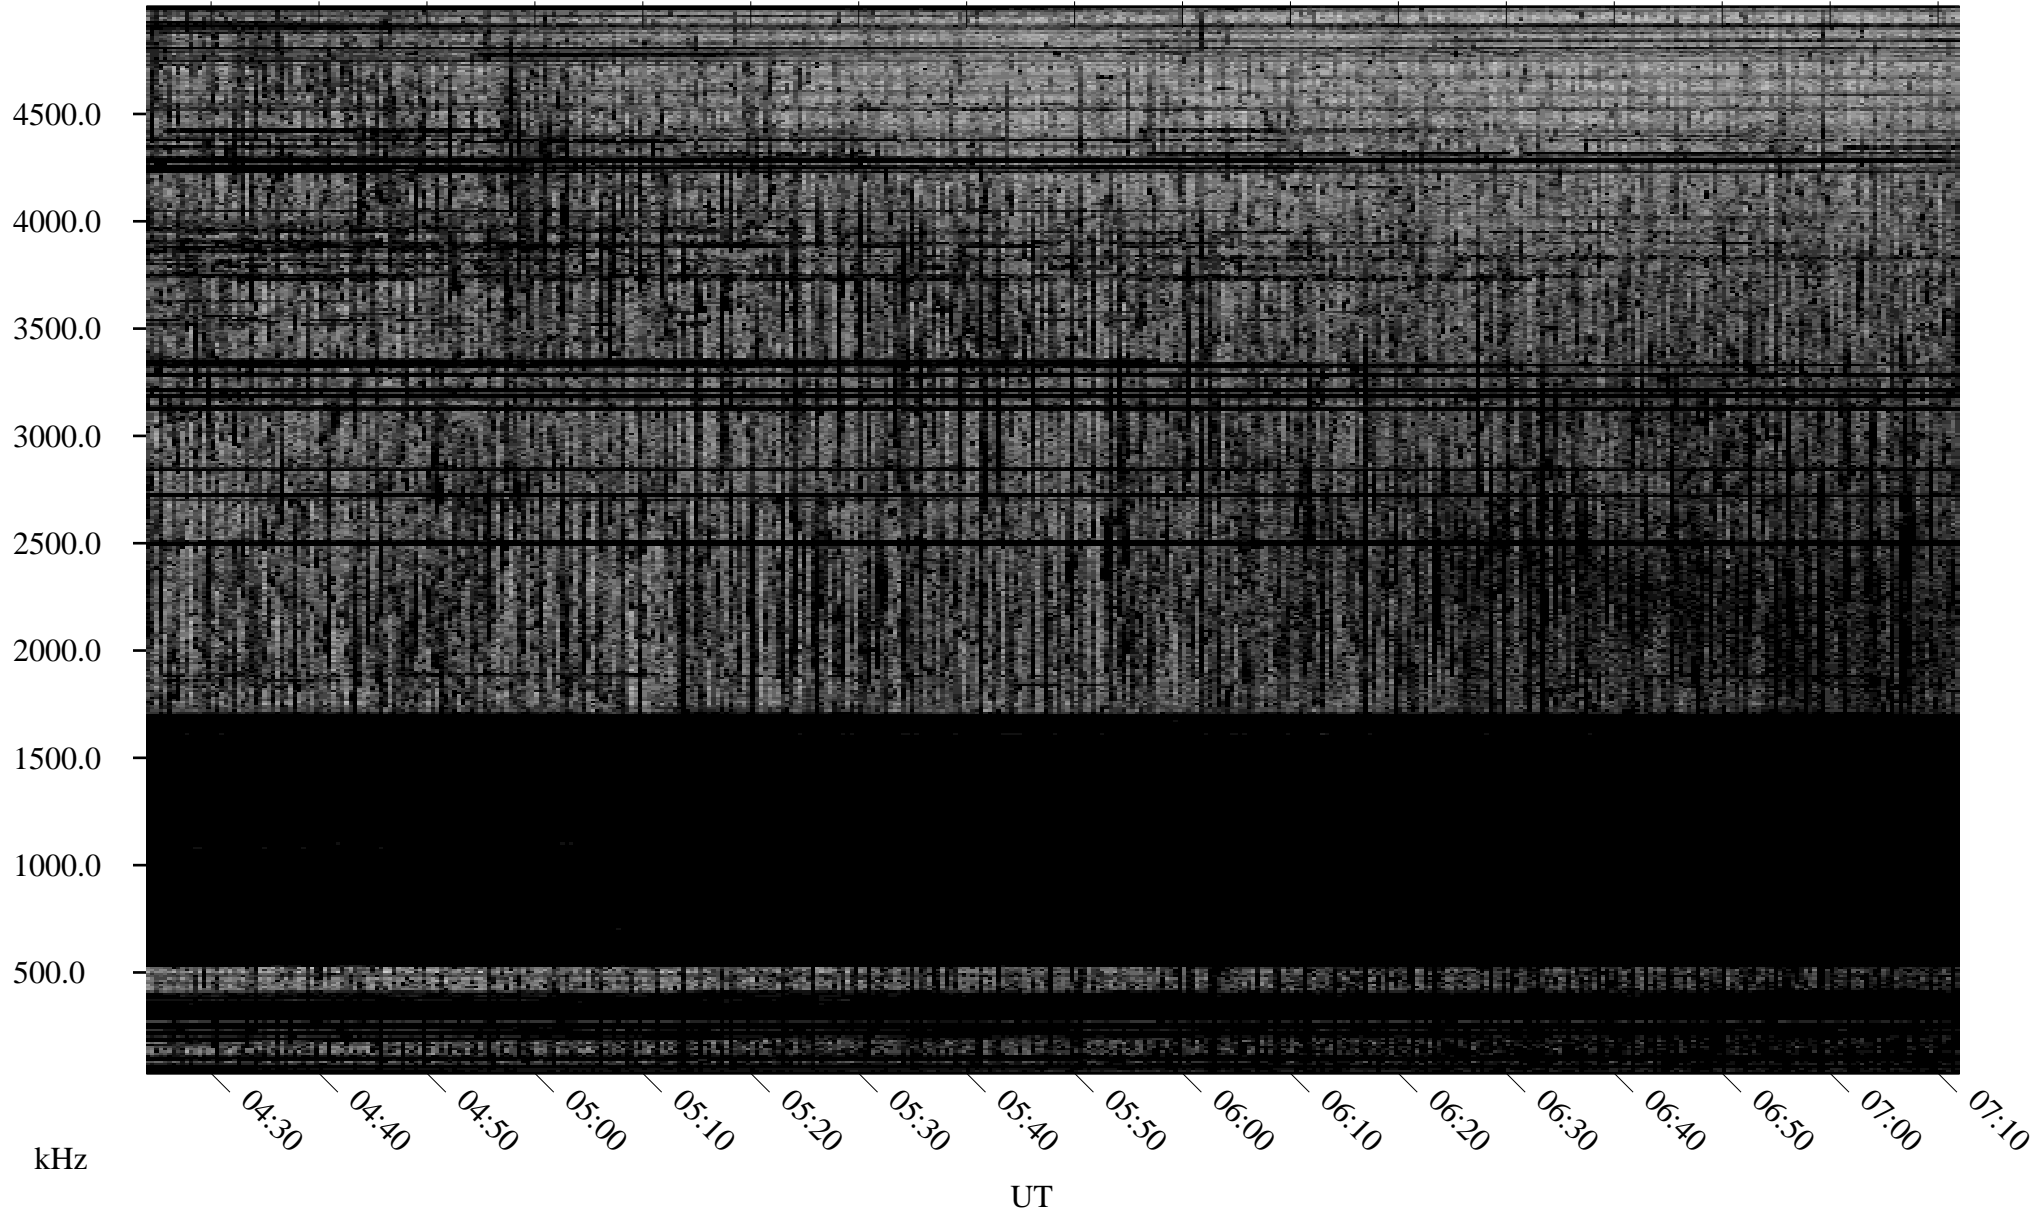

04/21/2008 Churchill, Manitoba

Linear Scale Black = 161 White = 15

ch08112l.r00SUm max_12

Page 1

04/21/2008 Churchill, Manitoba

Linear Scale Black = 161 White = 15

ch08112l.r00SUm max_12

Page 2

04/22/2008 Churchill, Manitoba

Linear Scale Black = 161 White = 15

ch08112l.r00SUm max_12

Page 3

04/22/2008 Churchill, Manitoba

Linear Scale Black = 161 White = 15

ch08112l.r00SUm max_12

Page 4

04/22/2008 Churchill, Manitoba

Linear Scale Black = 161 White = 15

ch08112l.r00SUm max_12

Page 5

04/22/2008 Churchill, Manitoba

Linear Scale Black = 161 White = 15

ch08112l.r00SUm max_12

Page 6

04/22/2008 Churchill, Manitoba

Linear Scale Black = 161 White = 15

ch08112l.r00SUm max_12

Page 7

04/22/2008 Churchill, Manitoba

Linear Scale Black = 161 White = 15

ch08112l.r00SUm max_12