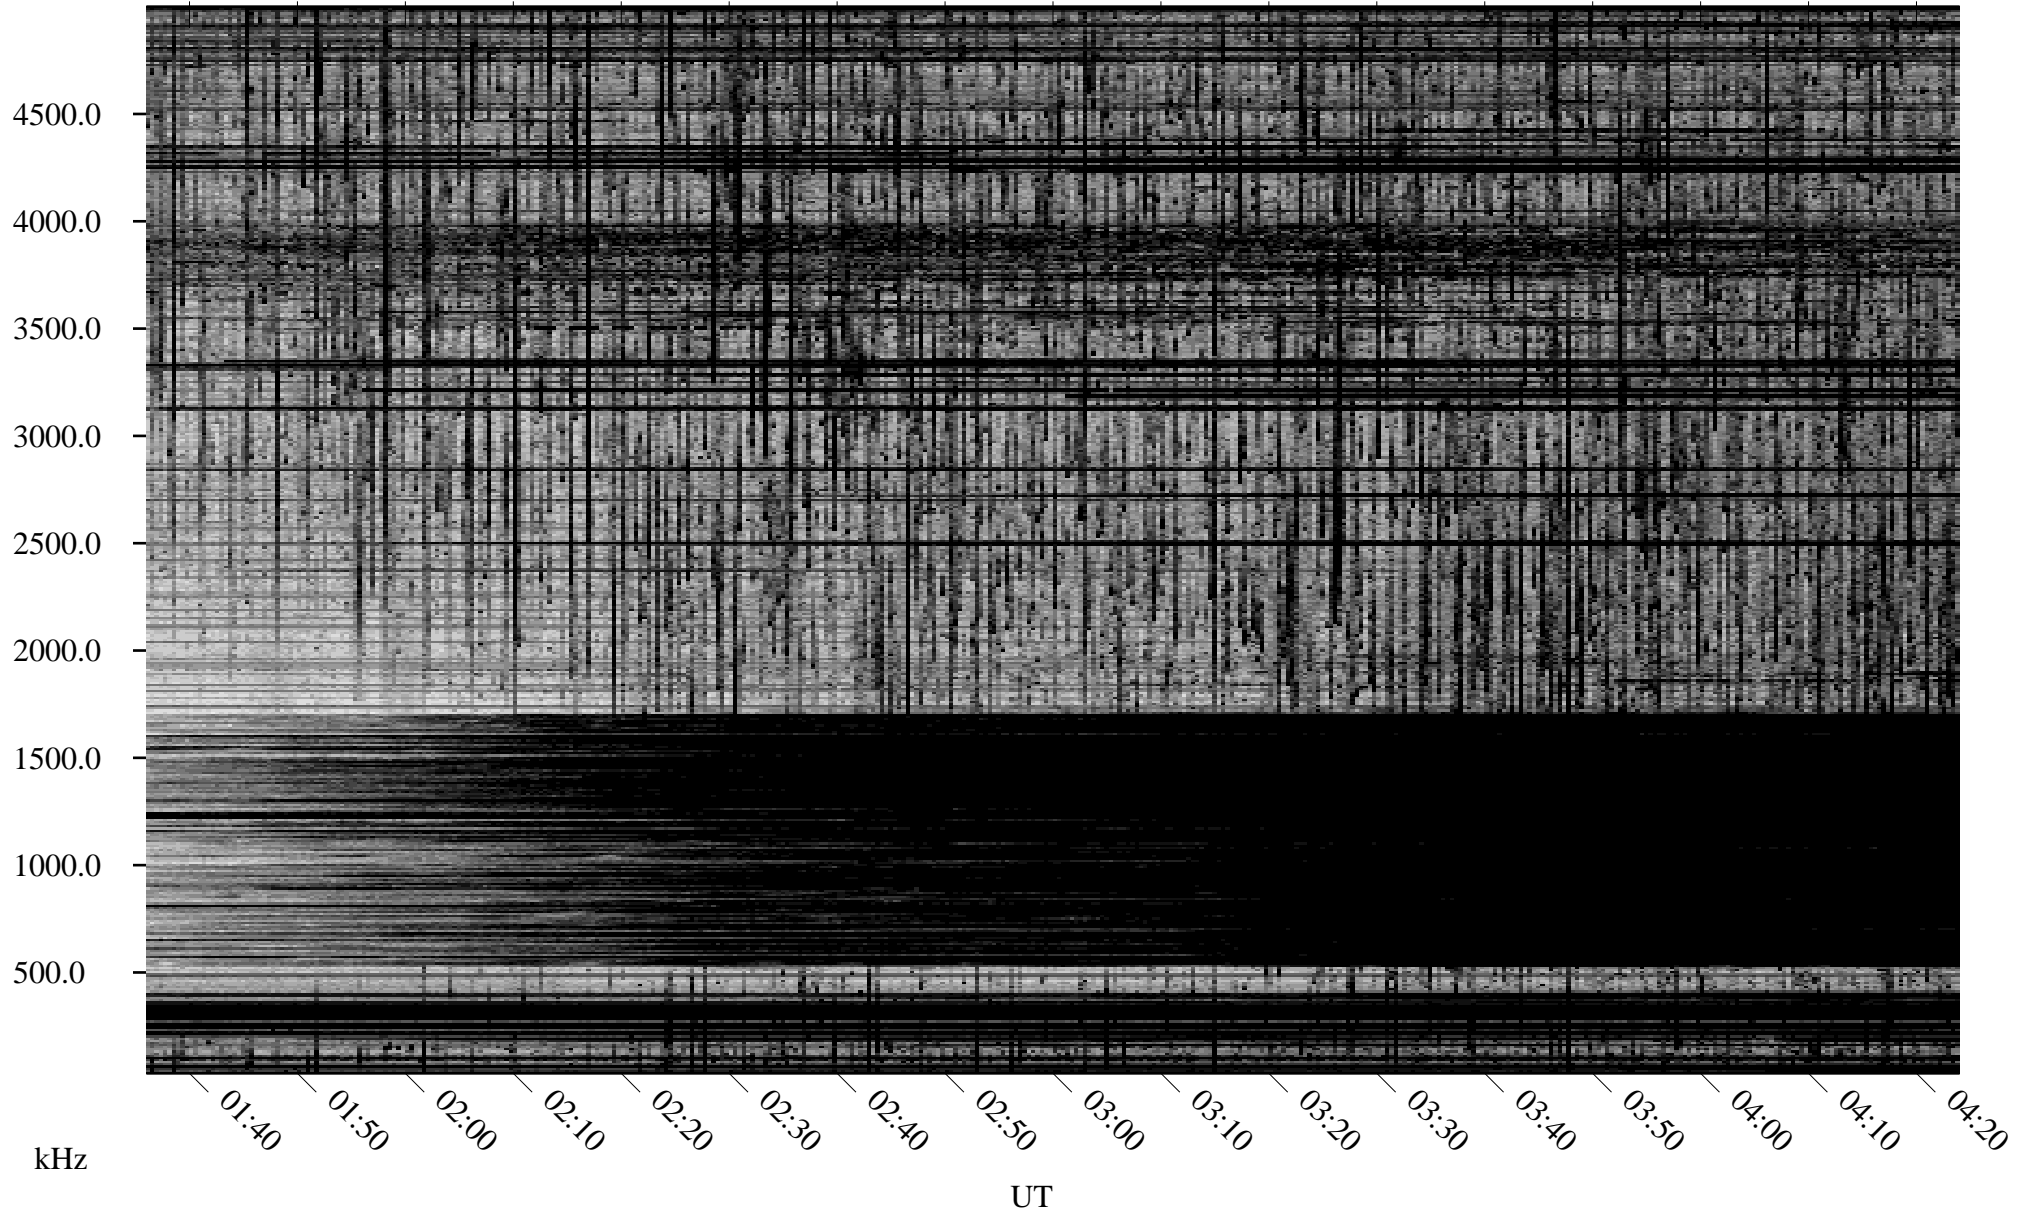

04/21/2008 Churchill, Manitoba

Linear Scale Black = 161 White = 15

ch08112l.r00SUm max_12

Page 1

04/21/2008 Churchill, Manitoba

Linear Scale Black = 161 White = 15

ch08112l.r00SUm max_12

Page 2

04/22/2008 Churchill, Manitoba

Linear Scale Black = 161 White = 15

ch08112l.r00SUm max_12

Page 3

04/22/2008 Churchill, Manitoba

Linear Scale Black = 161 White = 15

ch08112l.r00SUm max_12

Page 4

04/22/2008 Churchill, Manitoba

Linear Scale Black = 161 White = 15

ch08112l.r00SUm max_12

Page 5

04/22/2008 Churchill, Manitoba

Linear Scale Black = 161 White = 15

ch08112l.r00SUm max_12

Page 6

04/22/2008 Churchill, Manitoba

Linear Scale Black = 161 White = 15

ch08112l.r00SUm max_12

Page 7

04/22/2008 Churchill, Manitoba

Linear Scale Black = 161 White = 15

ch08112l.r00SUm max_12