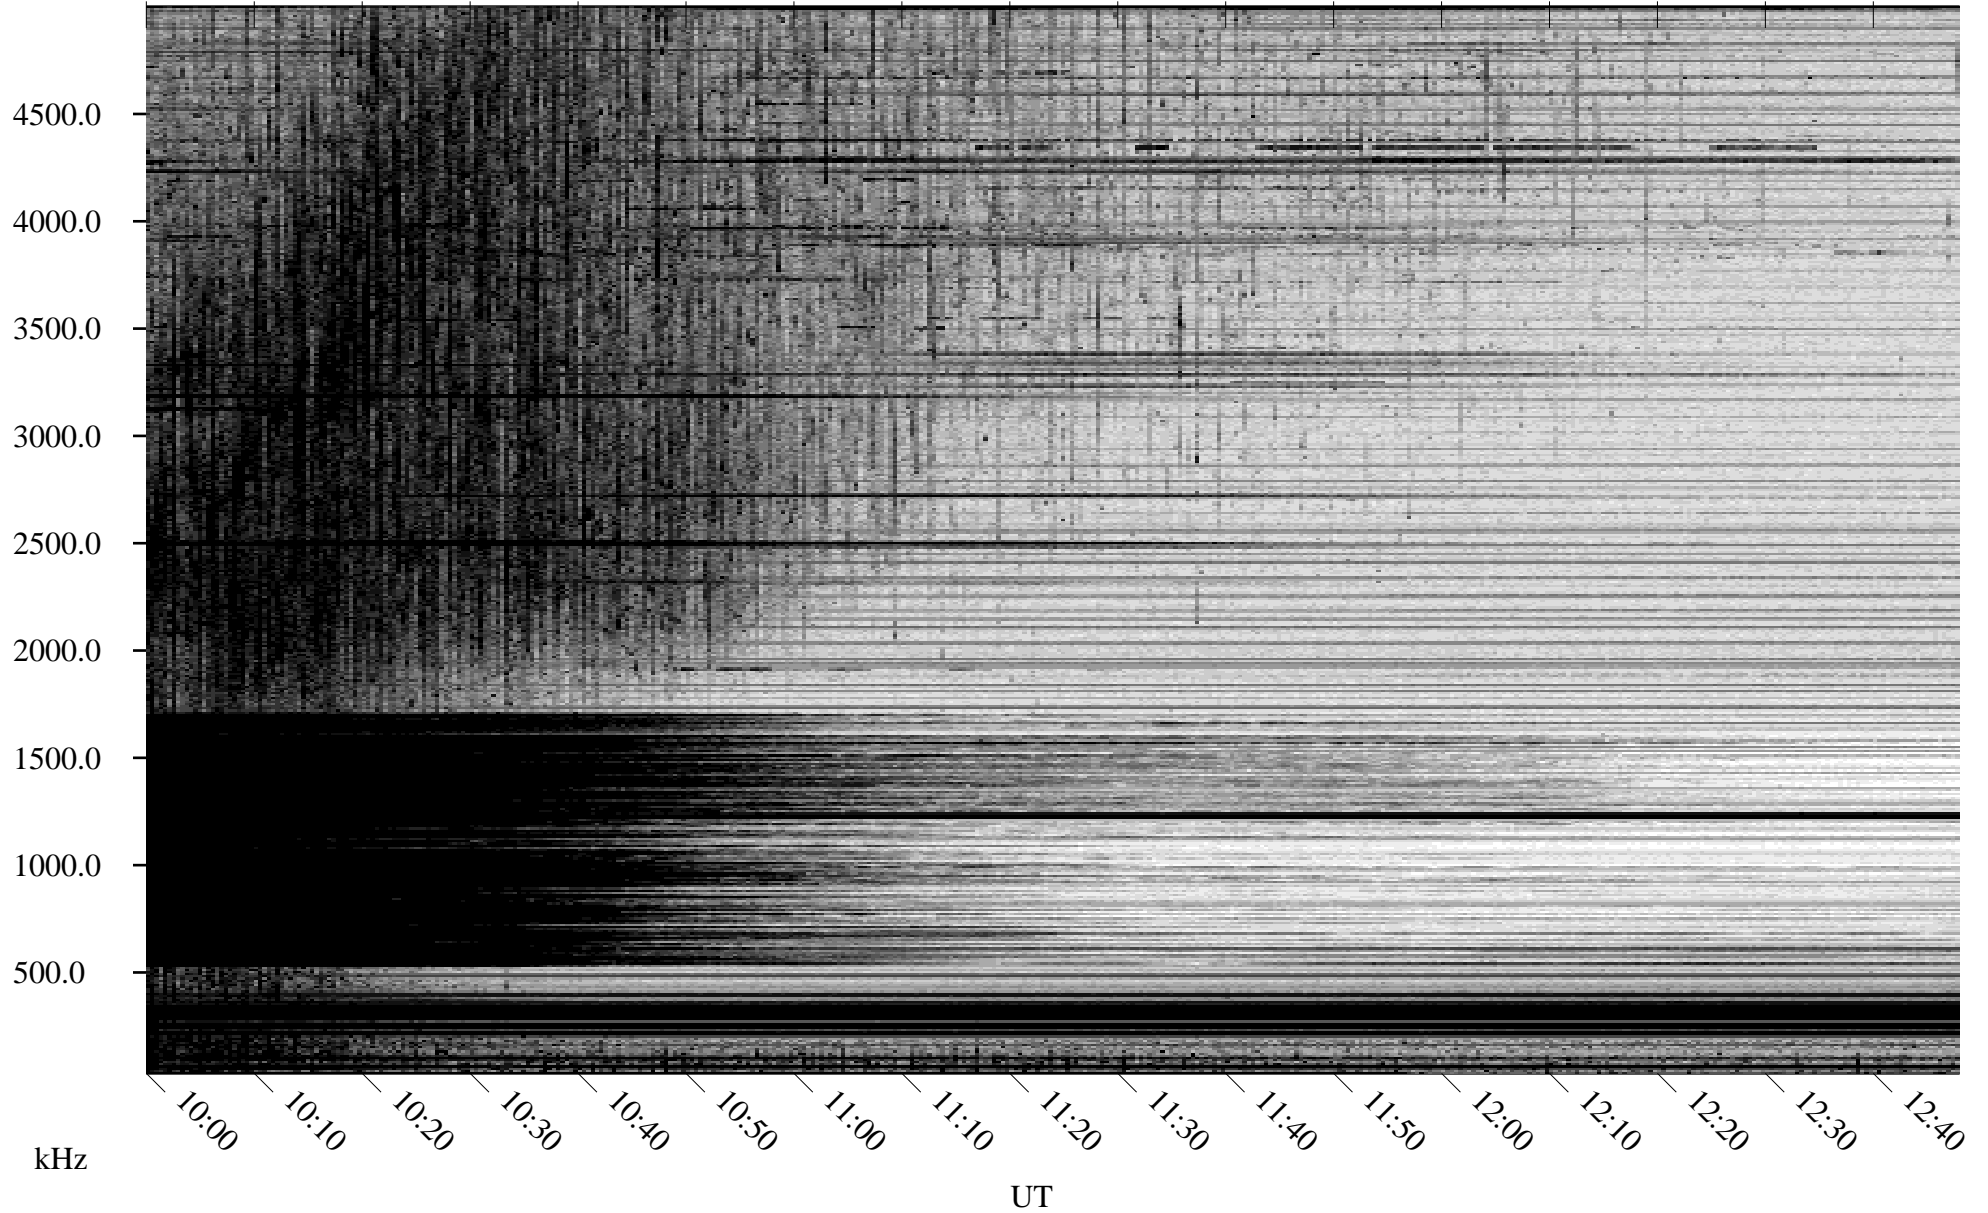

04/21/2008 Churchill, Manitoba

Linear Scale Black = 161 White = 15

ch08112l.r00SUm max_12

Page 1

04/21/2008 Churchill, Manitoba

Linear Scale Black = 161 White = 15

ch08112l.r00SUm max_12

Page 2

04/22/2008 Churchill, Manitoba

Linear Scale Black = 161 White = 15

ch08112l.r00SUm max_12

Page 3

04/22/2008 Churchill, Manitoba

Linear Scale Black = 161 White = 15

ch08112l.r00SUm max_12

Page 4

04/22/2008 Churchill, Manitoba

Linear Scale Black = 161 White = 15

ch08112l.r00SUm max_12

Page 5

04/22/2008 Churchill, Manitoba

Linear Scale Black = 161 White = 15

ch08112l.r00SUm max_12

Page 6

04/22/2008 Churchill, Manitoba

Linear Scale Black = 161 White = 15

ch08112l.r00SUm max_12

Page 7

04/22/2008 Churchill, Manitoba

Linear Scale Black = 161 White = 15

ch08112l.r00SUm max_12