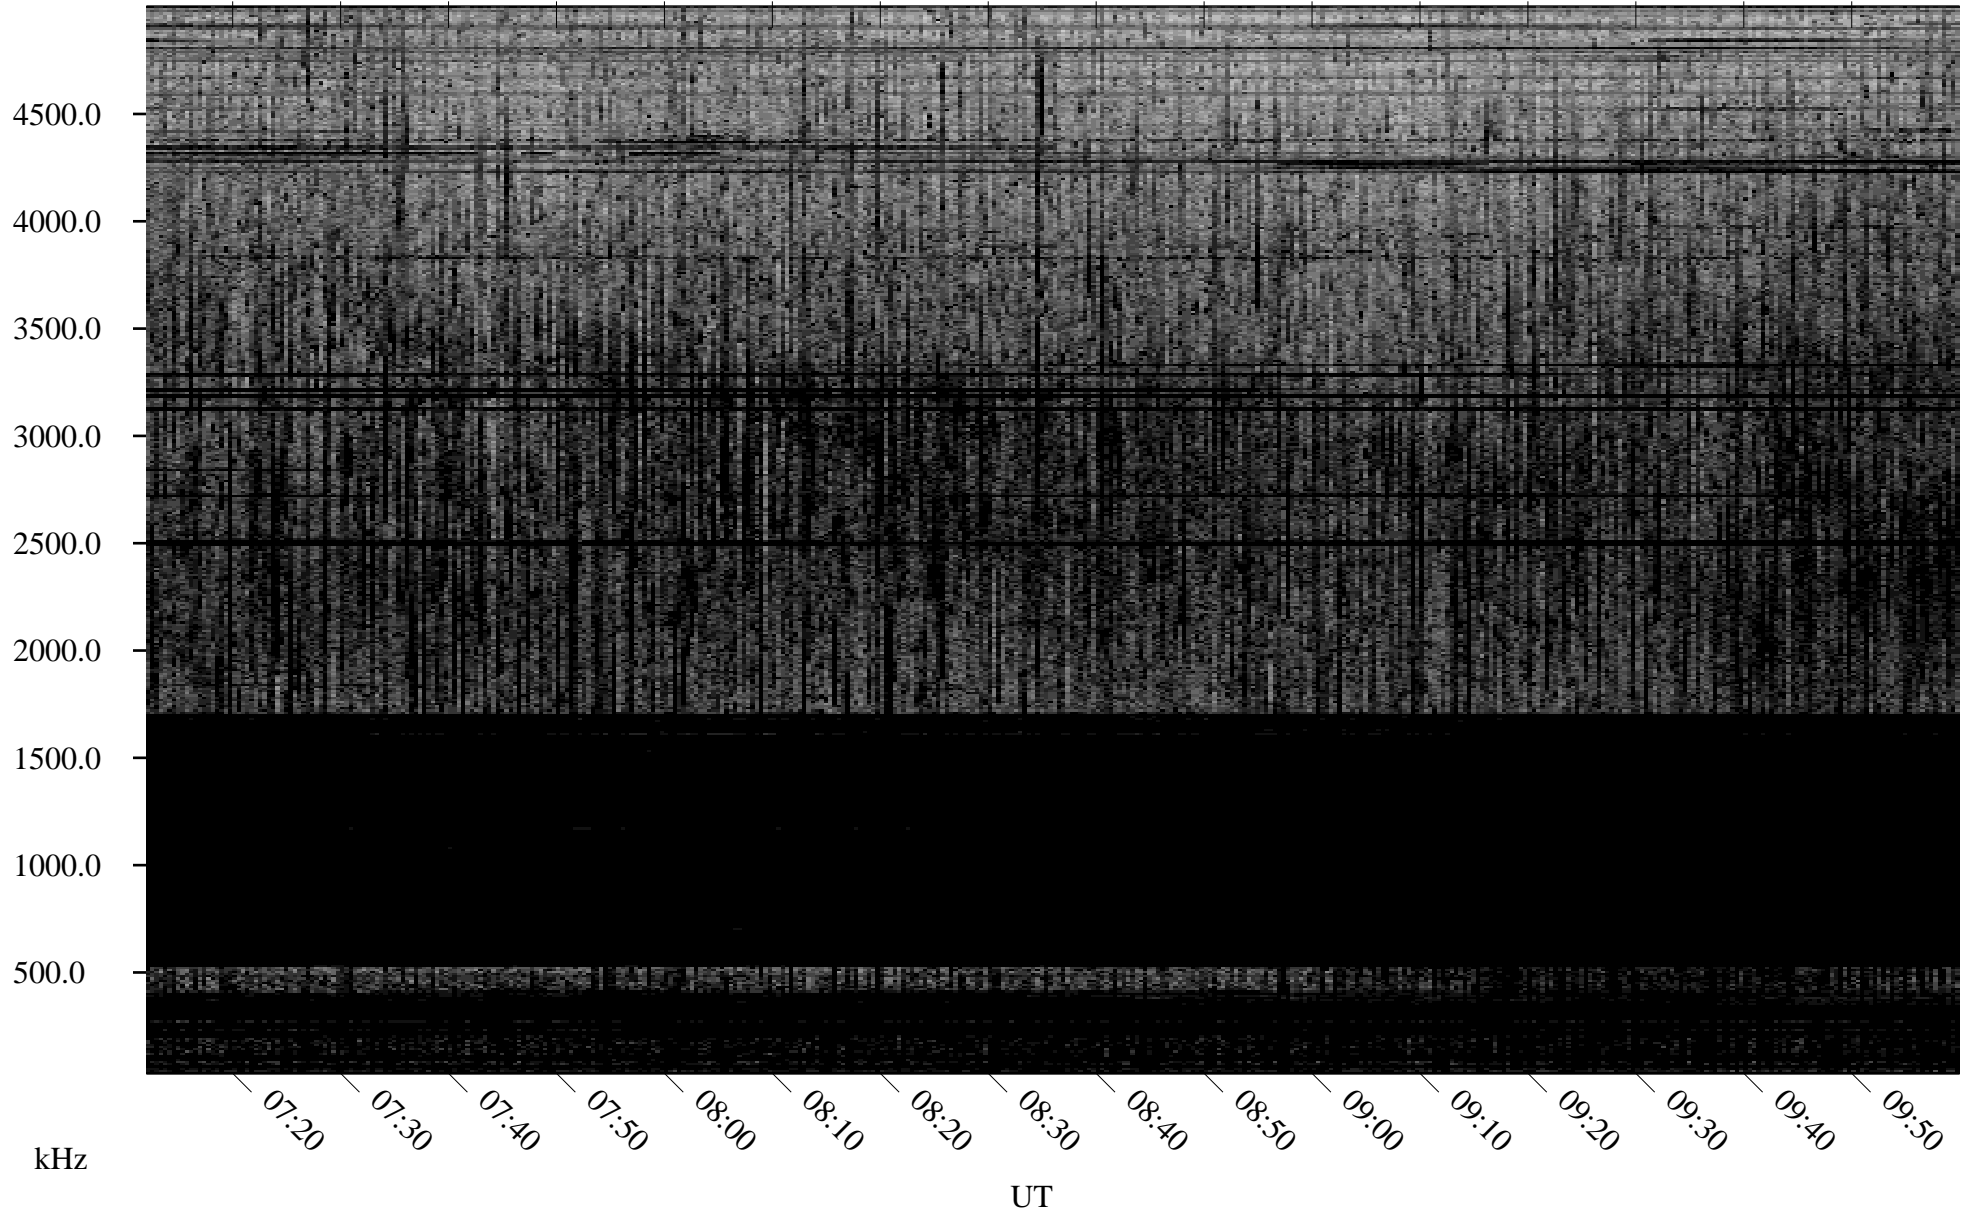

04/21/2008 Churchill, Manitoba

Linear Scale Black = 161 White = 15

ch08112l.r00SUm max_12

Page 1

04/21/2008 Churchill, Manitoba

Linear Scale Black = 161 White = 15

ch08112l.r00SUm max_12

Page 2

04/22/2008 Churchill, Manitoba

Linear Scale Black = 161 White = 15

ch08112l.r00SUm max_12

Page 3

04/22/2008 Churchill, Manitoba

Linear Scale Black = 161 White = 15

ch08112l.r00SUm max_12

Page 4

04/22/2008 Churchill, Manitoba

Linear Scale Black = 161 White = 15

ch08112l.r00SUm max_12

Page 5

04/22/2008 Churchill, Manitoba

Linear Scale Black = 161 White = 15

ch08112l.r00SUm max_12

Page 6

04/22/2008 Churchill, Manitoba

Linear Scale Black = 161 White = 15

ch08112l.r00SUm max_12

Page 7

04/22/2008 Churchill, Manitoba

Linear Scale Black = 161 White = 15

ch08112l.r00SUm max_12