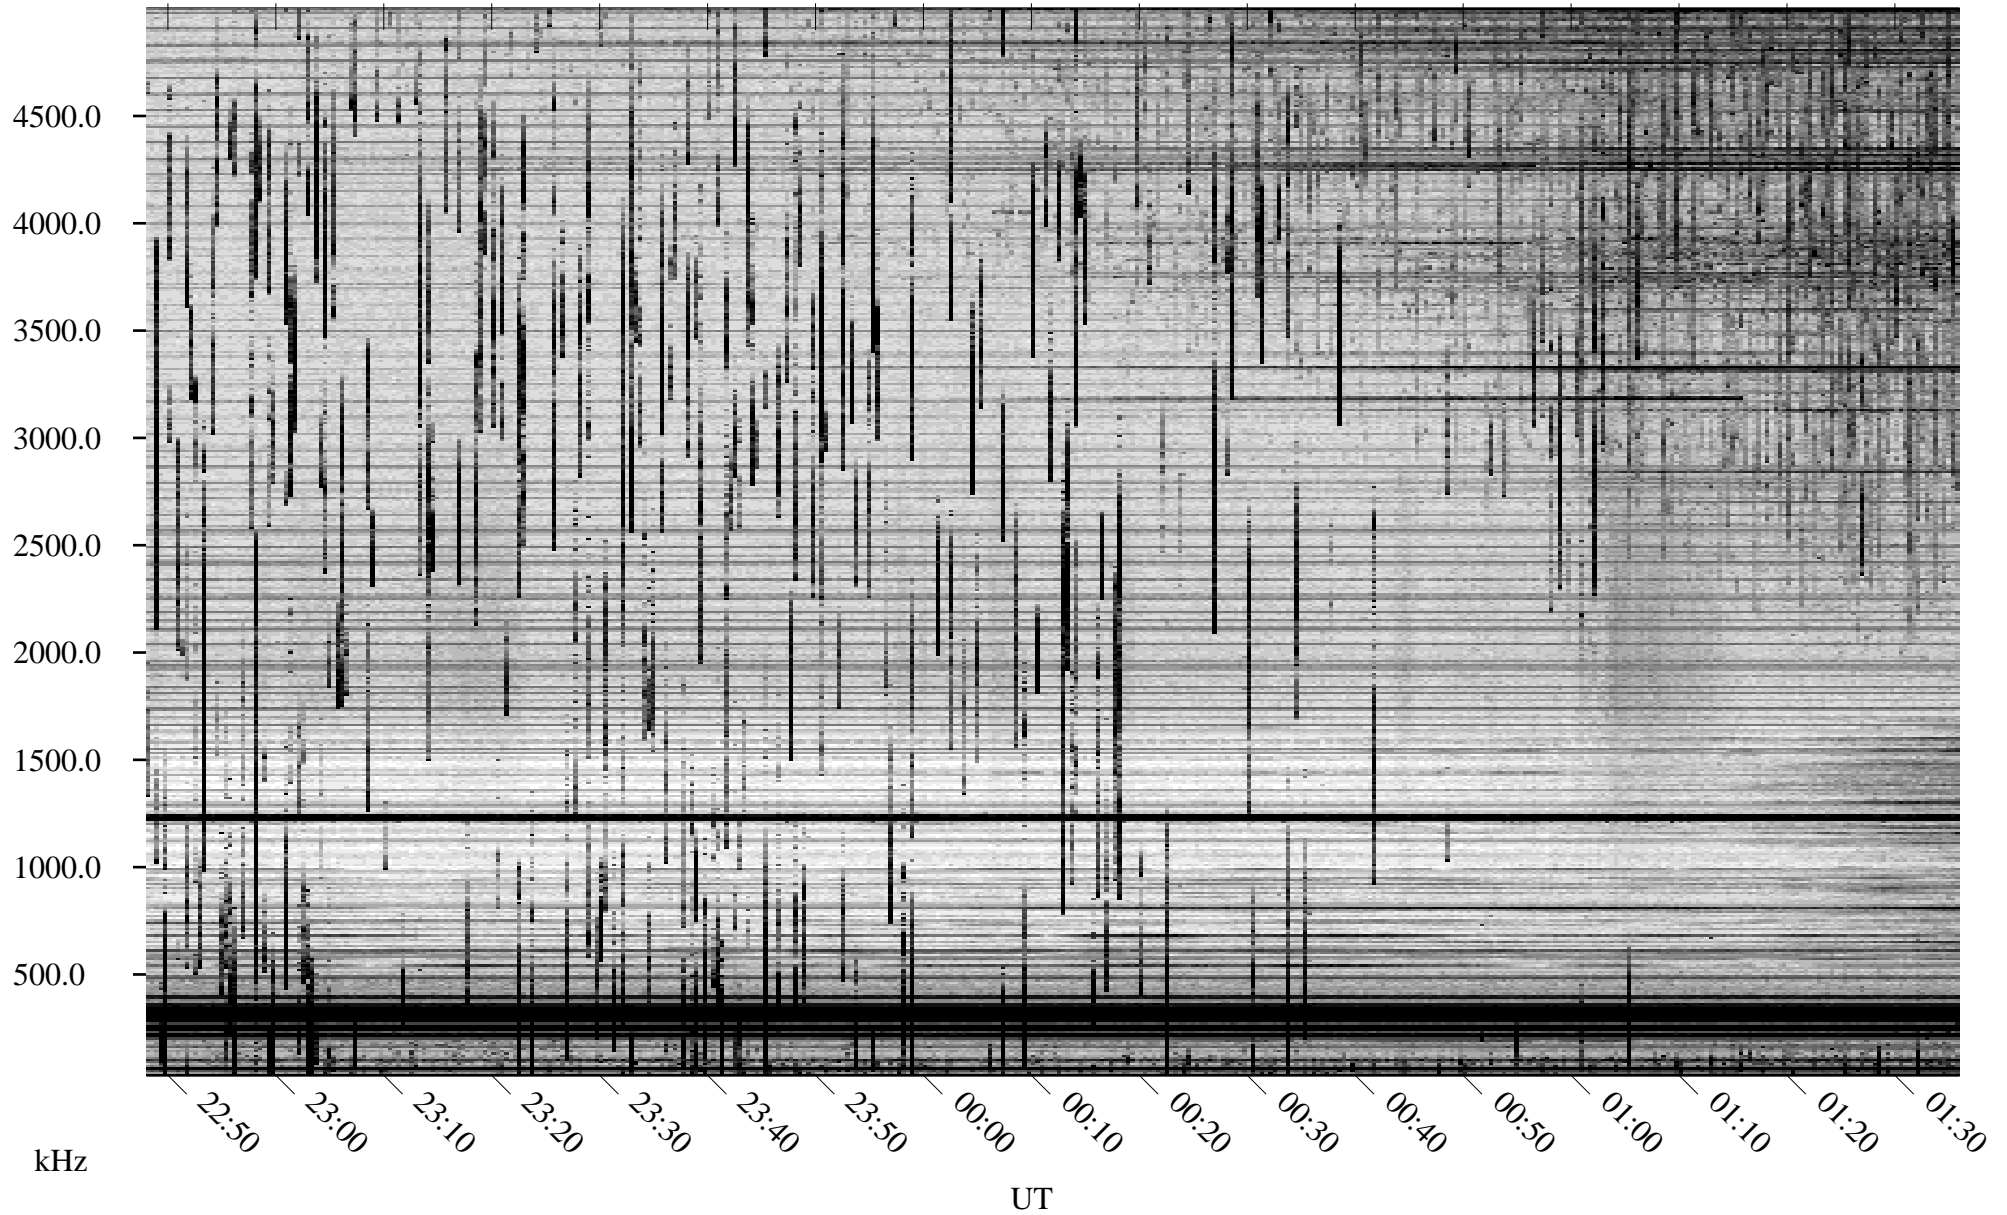

04/21/2008 Churchill, Manitoba

Linear Scale Black = 161 White = 15

ch08112l.r00SUm max_12

Page 1

04/21/2008 Churchill, Manitoba

Linear Scale Black = 161 White = 15

ch08112l.r00SUm max_12

Page 2

04/22/2008 Churchill, Manitoba

Linear Scale Black = 161 White = 15

ch08112l.r00SUm max_12

Page 3

04/22/2008 Churchill, Manitoba

Linear Scale Black = 161 White = 15

ch08112l.r00SUm max_12

Page 4

04/22/2008 Churchill, Manitoba

Linear Scale Black = 161 White = 15

ch08112l.r00SUm max_12

Page 5

04/22/2008 Churchill, Manitoba

Linear Scale Black = 161 White = 15

ch08112l.r00SUm max_12

Page 6

04/22/2008 Churchill, Manitoba

Linear Scale Black = 161 White = 15

ch08112l.r00SUm max_12

Page 7

04/22/2008 Churchill, Manitoba

Linear Scale Black = 161 White = 15

ch08112l.r00SUm max_12