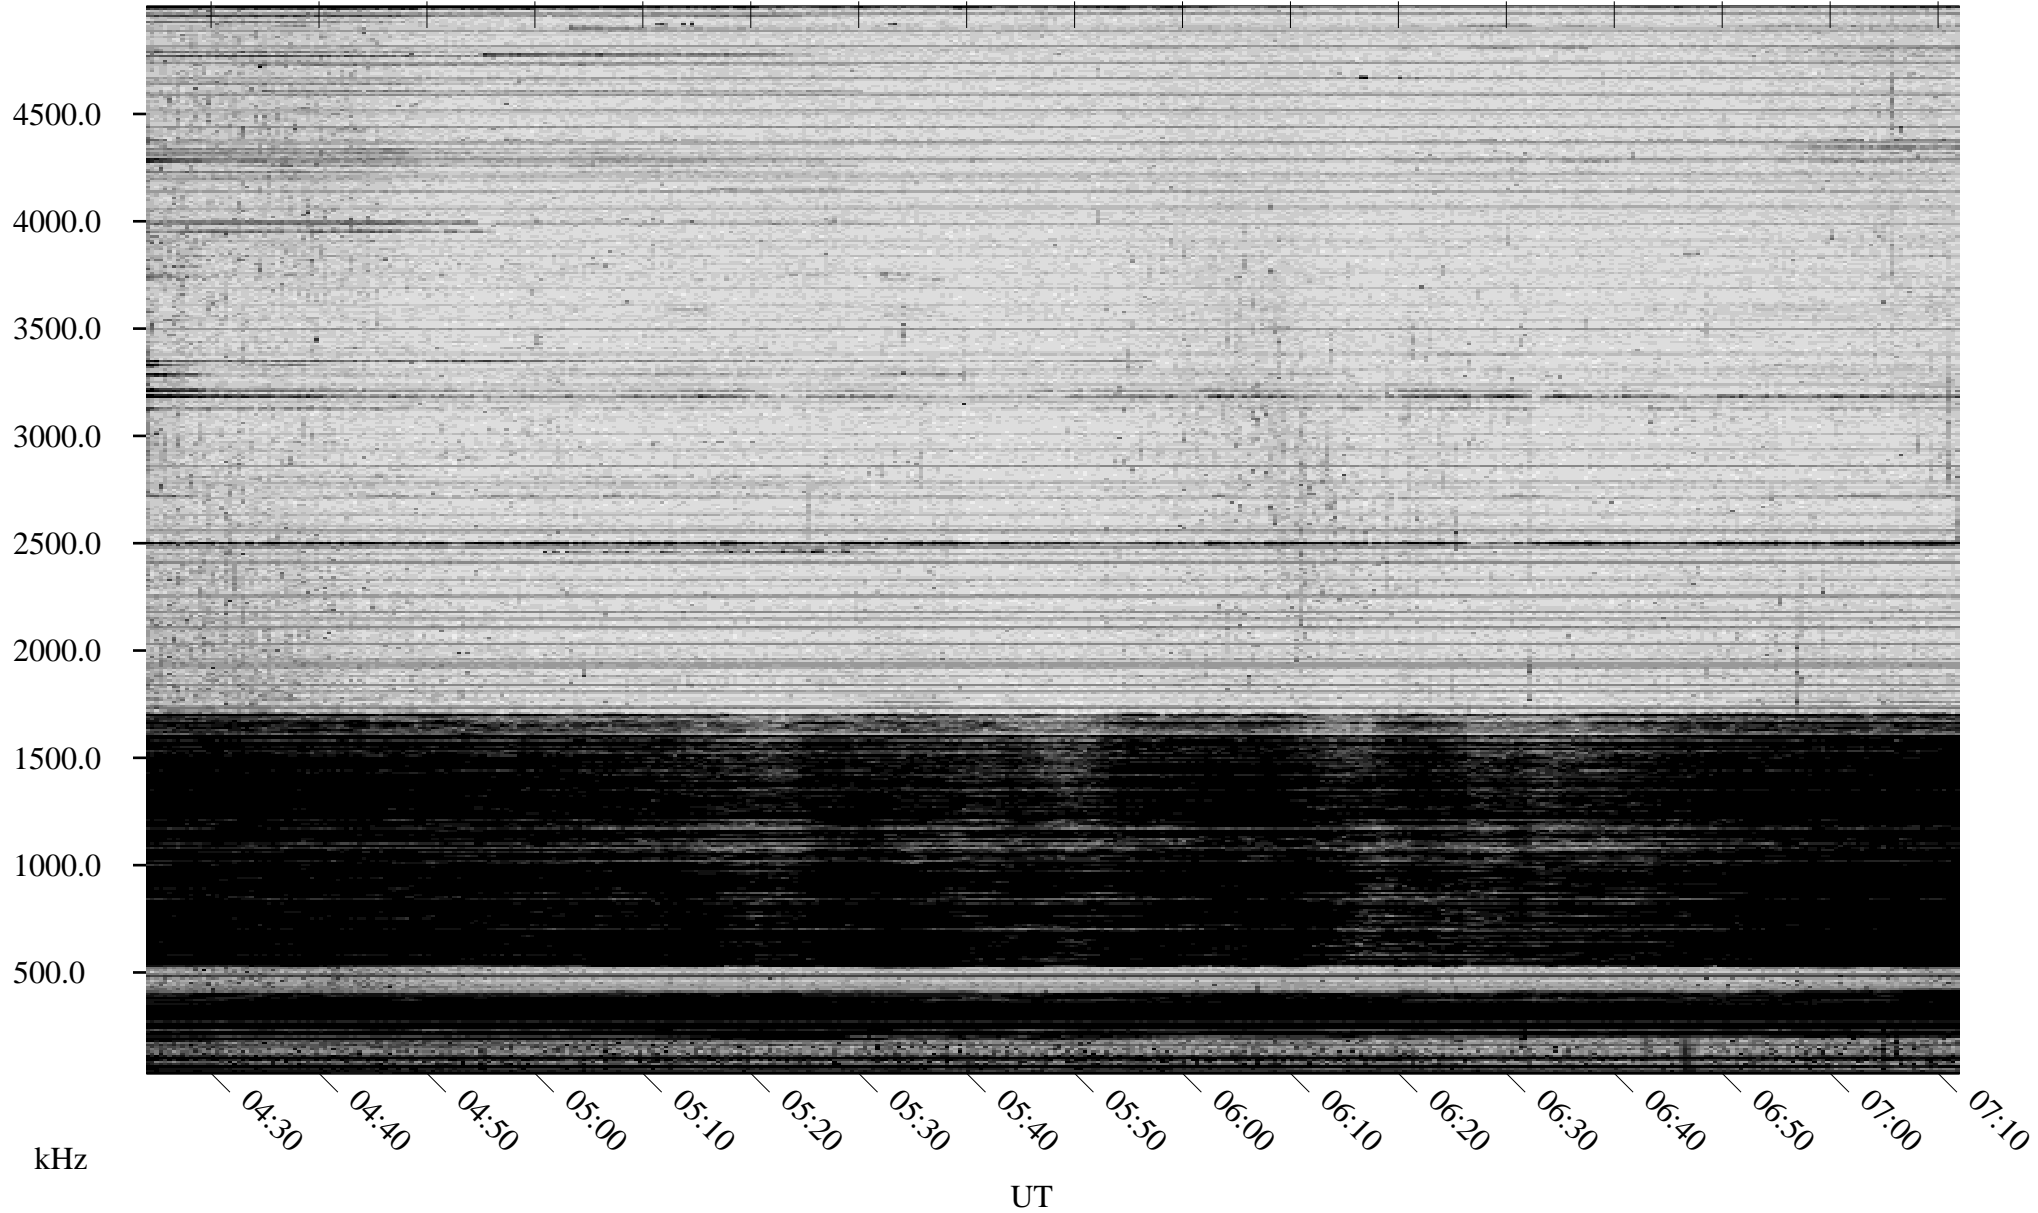

04/22/2008 Churchill, Manitoba

Linear Scale Black = 161 White = 15

ch08113l.r00SUm max_12

Page 1

04/22/2008 Churchill, Manitoba

Linear Scale Black = 161 White = 15

ch08113l.r00SUm max_12

Page 2

04/23/2008 Churchill, Manitoba

Linear Scale Black = 161 White = 15

ch08113l.r00SUm max_12

Page 3

04/23/2008 Churchill, Manitoba

Linear Scale Black = 161 White = 15

ch08113l.r00SUm max_12

Page 4

04/23/2008 Churchill, Manitoba

Linear Scale Black = 161 White = 15

ch08113l.r00SUm max_12

Page 5

04/23/2008 Churchill, Manitoba

Linear Scale Black = 161 White = 15

ch08113l.r00SUm max_12

Page 6

04/23/2008 Churchill, Manitoba

Linear Scale Black = 161 White = 15

ch08113l.r00SUm max_12

Page 7

04/23/2008 Churchill, Manitoba

Linear Scale Black = 161 White = 15

ch08113l.r00SUm max_12

Page 8