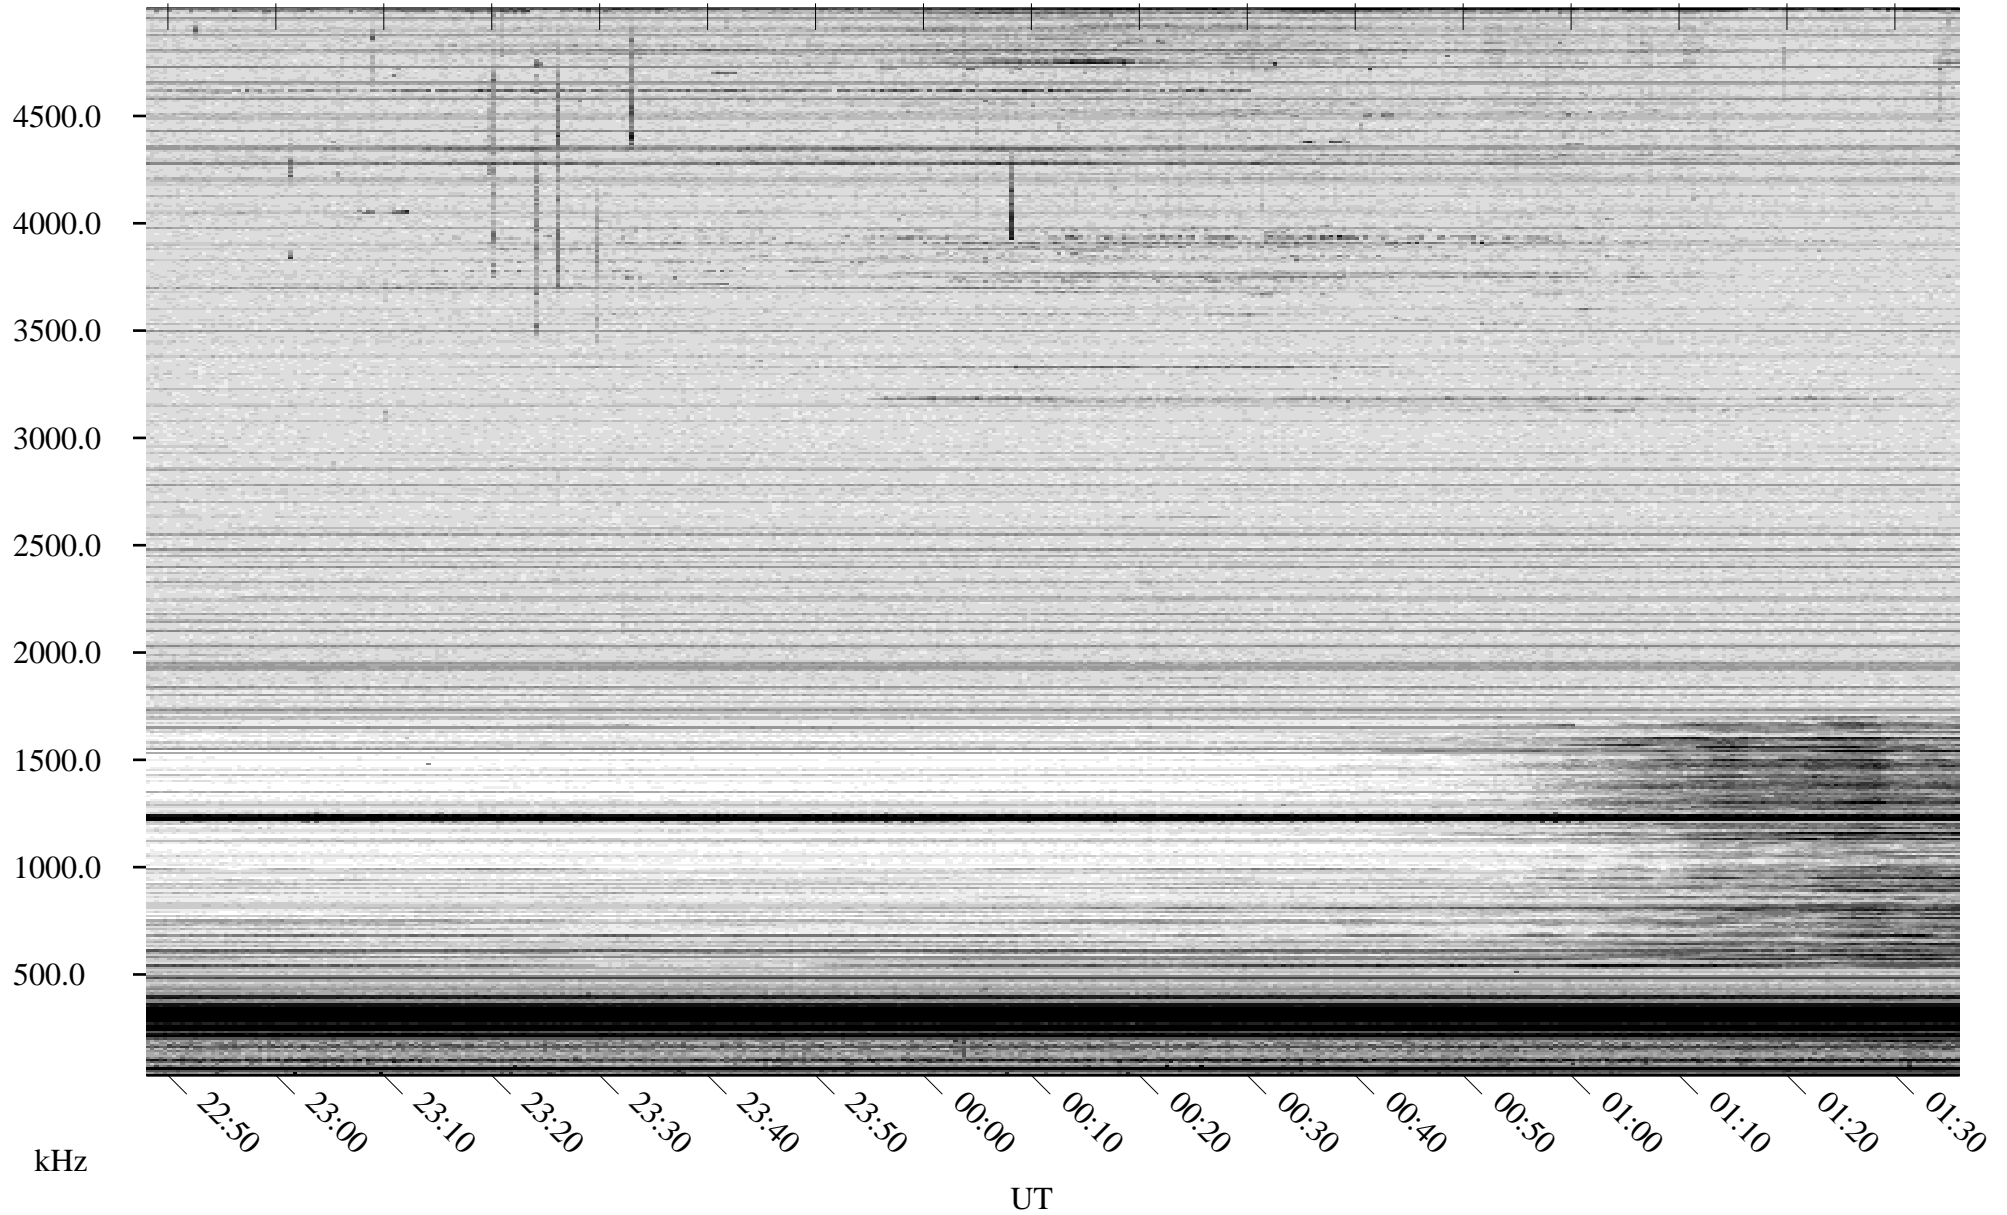

04/22/2008 Churchill, Manitoba

Linear Scale Black = 161 White = 15

ch08113l.r00SUm max_12

Page 1

04/22/2008 Churchill, Manitoba

Linear Scale Black = 161 White = 15

ch08113l.r00SUm max_12

Page 2

04/23/2008 Churchill, Manitoba

Linear Scale Black = 161 White = 15

ch08113l.r00SUm max_12

Page 3

04/23/2008 Churchill, Manitoba

Linear Scale Black = 161 White = 15

ch08113l.r00SUm max_12

Page 4

04/23/2008 Churchill, Manitoba

Linear Scale Black = 161 White = 15

ch08113l.r00SUm max_12

Page 5

04/23/2008 Churchill, Manitoba

Linear Scale Black = 161 White = 15

ch08113l.r00SUm max_12

Page 6

04/23/2008 Churchill, Manitoba

Linear Scale Black = 161 White = 15

ch08113l.r00SUm max_12

Page 7

04/23/2008 Churchill, Manitoba

Linear Scale Black = 161 White = 15

ch08113l.r00SUm max_12

Page 8