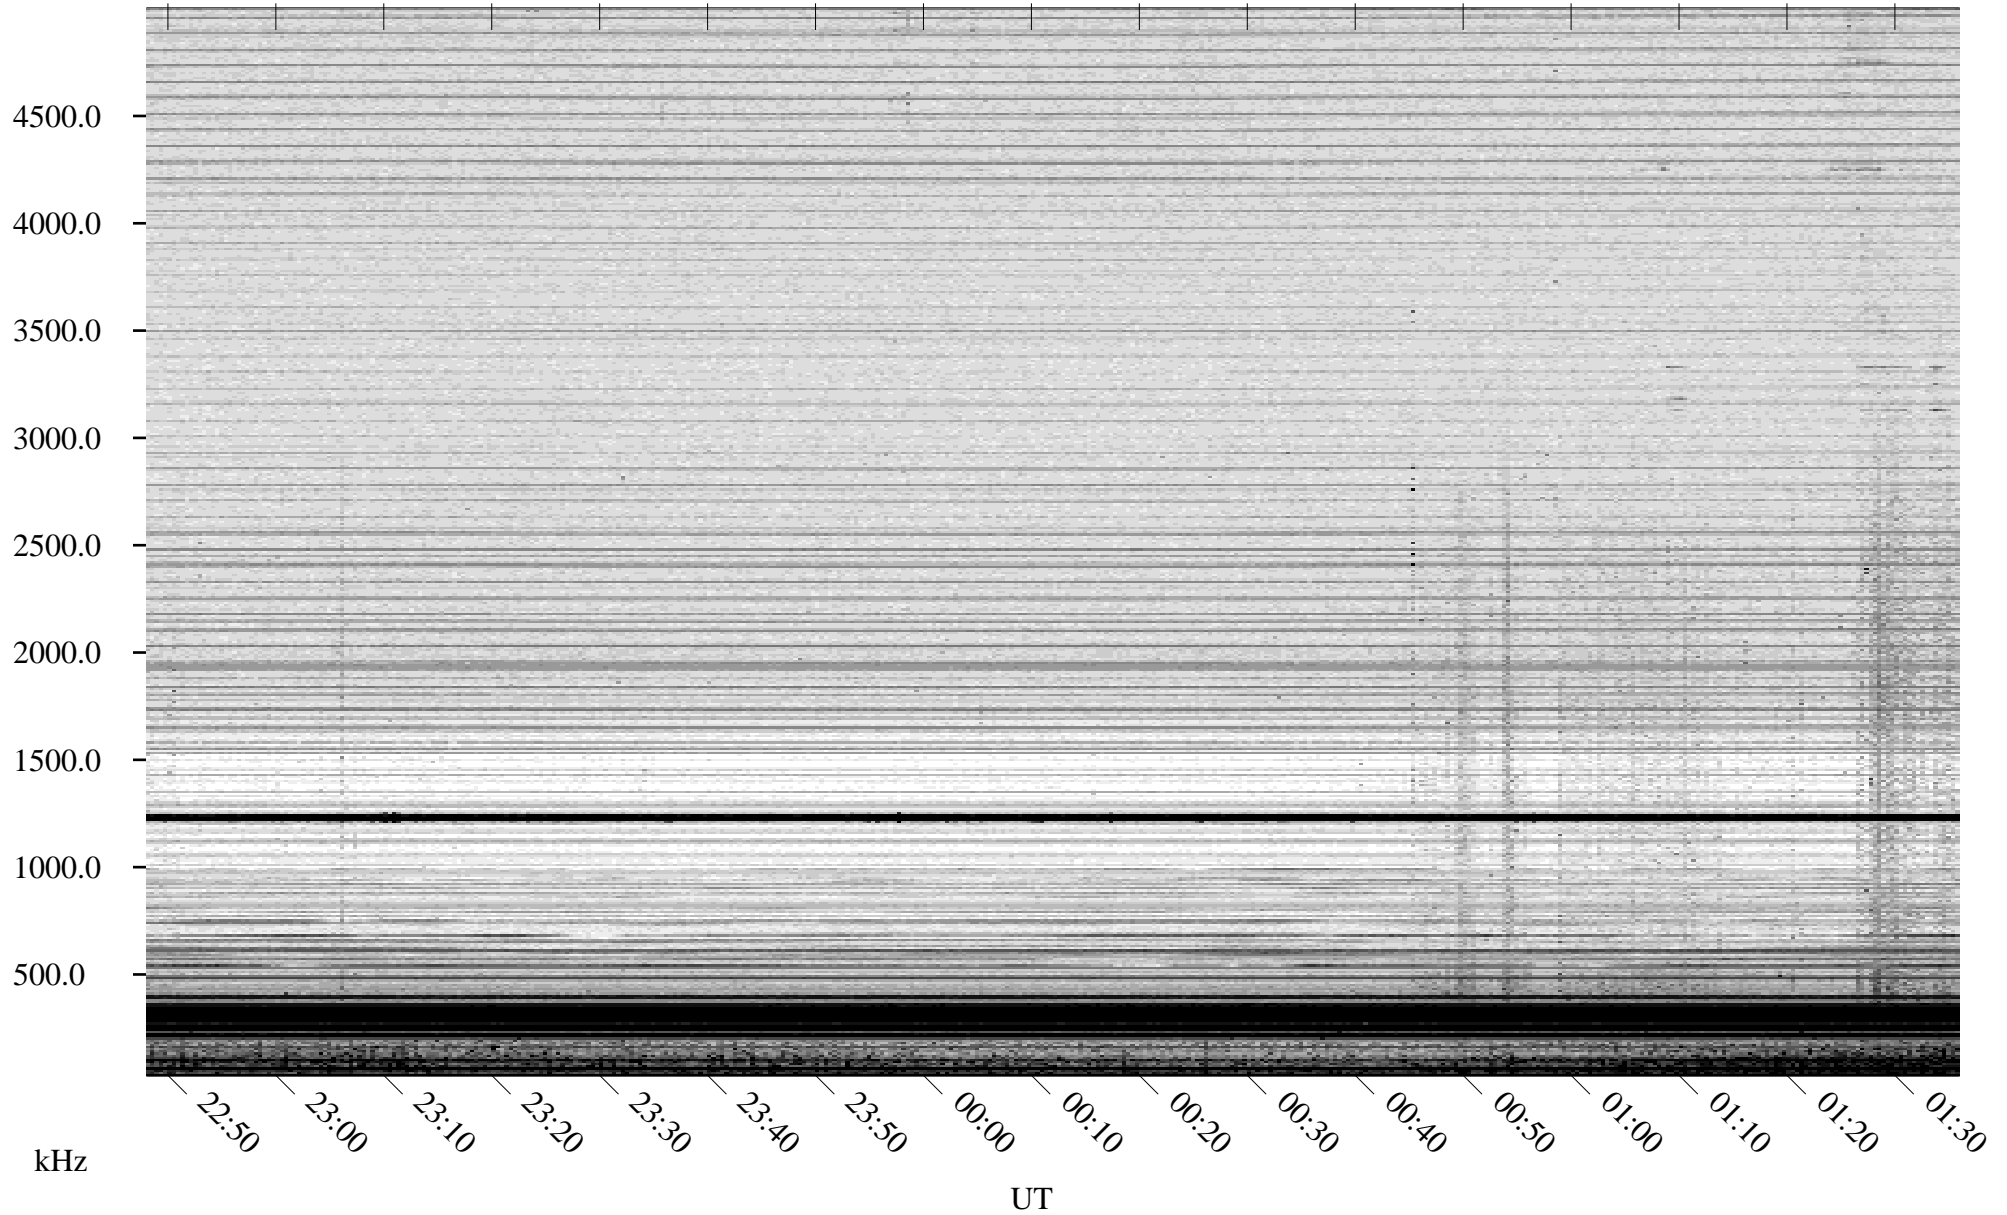

# 04/23/2008 Churchill, Manitoba

Linear Scale    Black = 161    White = 15

ch08114l.r00SUm max\_12

Page 1

# 04/23/2008 Churchill, Manitoba

Linear Scale    Black = 161    White = 15

ch08114l.r00SUm max\_12

Page 2

# 04/24/2008 Churchill, Manitoba

Linear Scale    Black = 161    White = 15

ch08114l.r00SUm max\_12

Page 3

# 04/24/2008 Churchill, Manitoba

Linear Scale    Black = 161    White = 15

ch08114l.r00SUm max\_12

Page 4