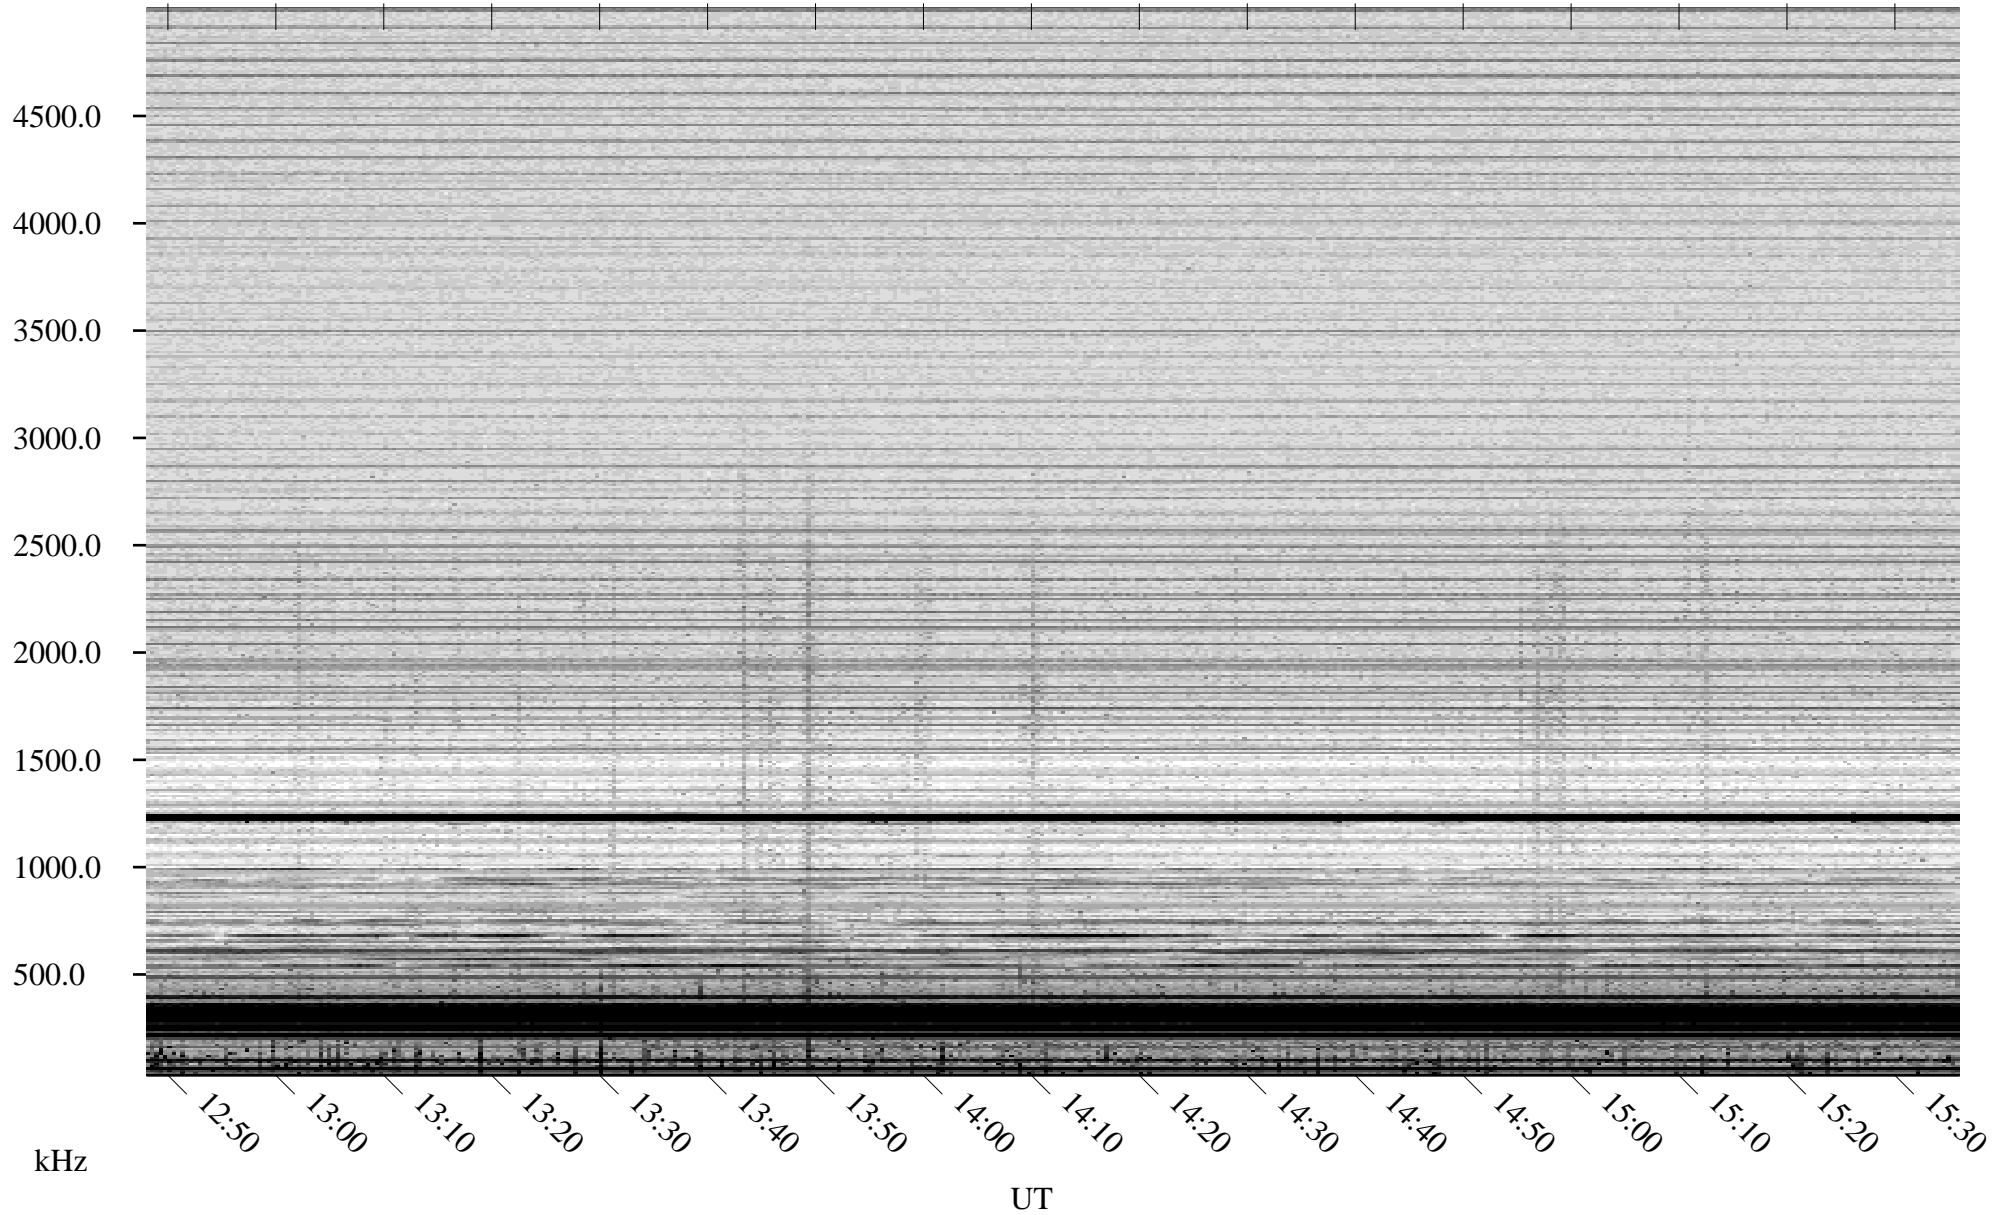

# 04/24/2008 Churchill, Manitoba

Linear Scale    Black = 161    White = 15

ch08114l.r00SUm max\_12

Page 6

# 04/24/2008 Churchill, Manitoba

Linear Scale    Black = 161    White = 15

ch08114l.r00SUm max\_12

Page 7

# 04/24/2008 Churchill, Manitoba

Linear Scale    Black = 161    White = 15

ch08114l.r00SUm max\_12

Page 8