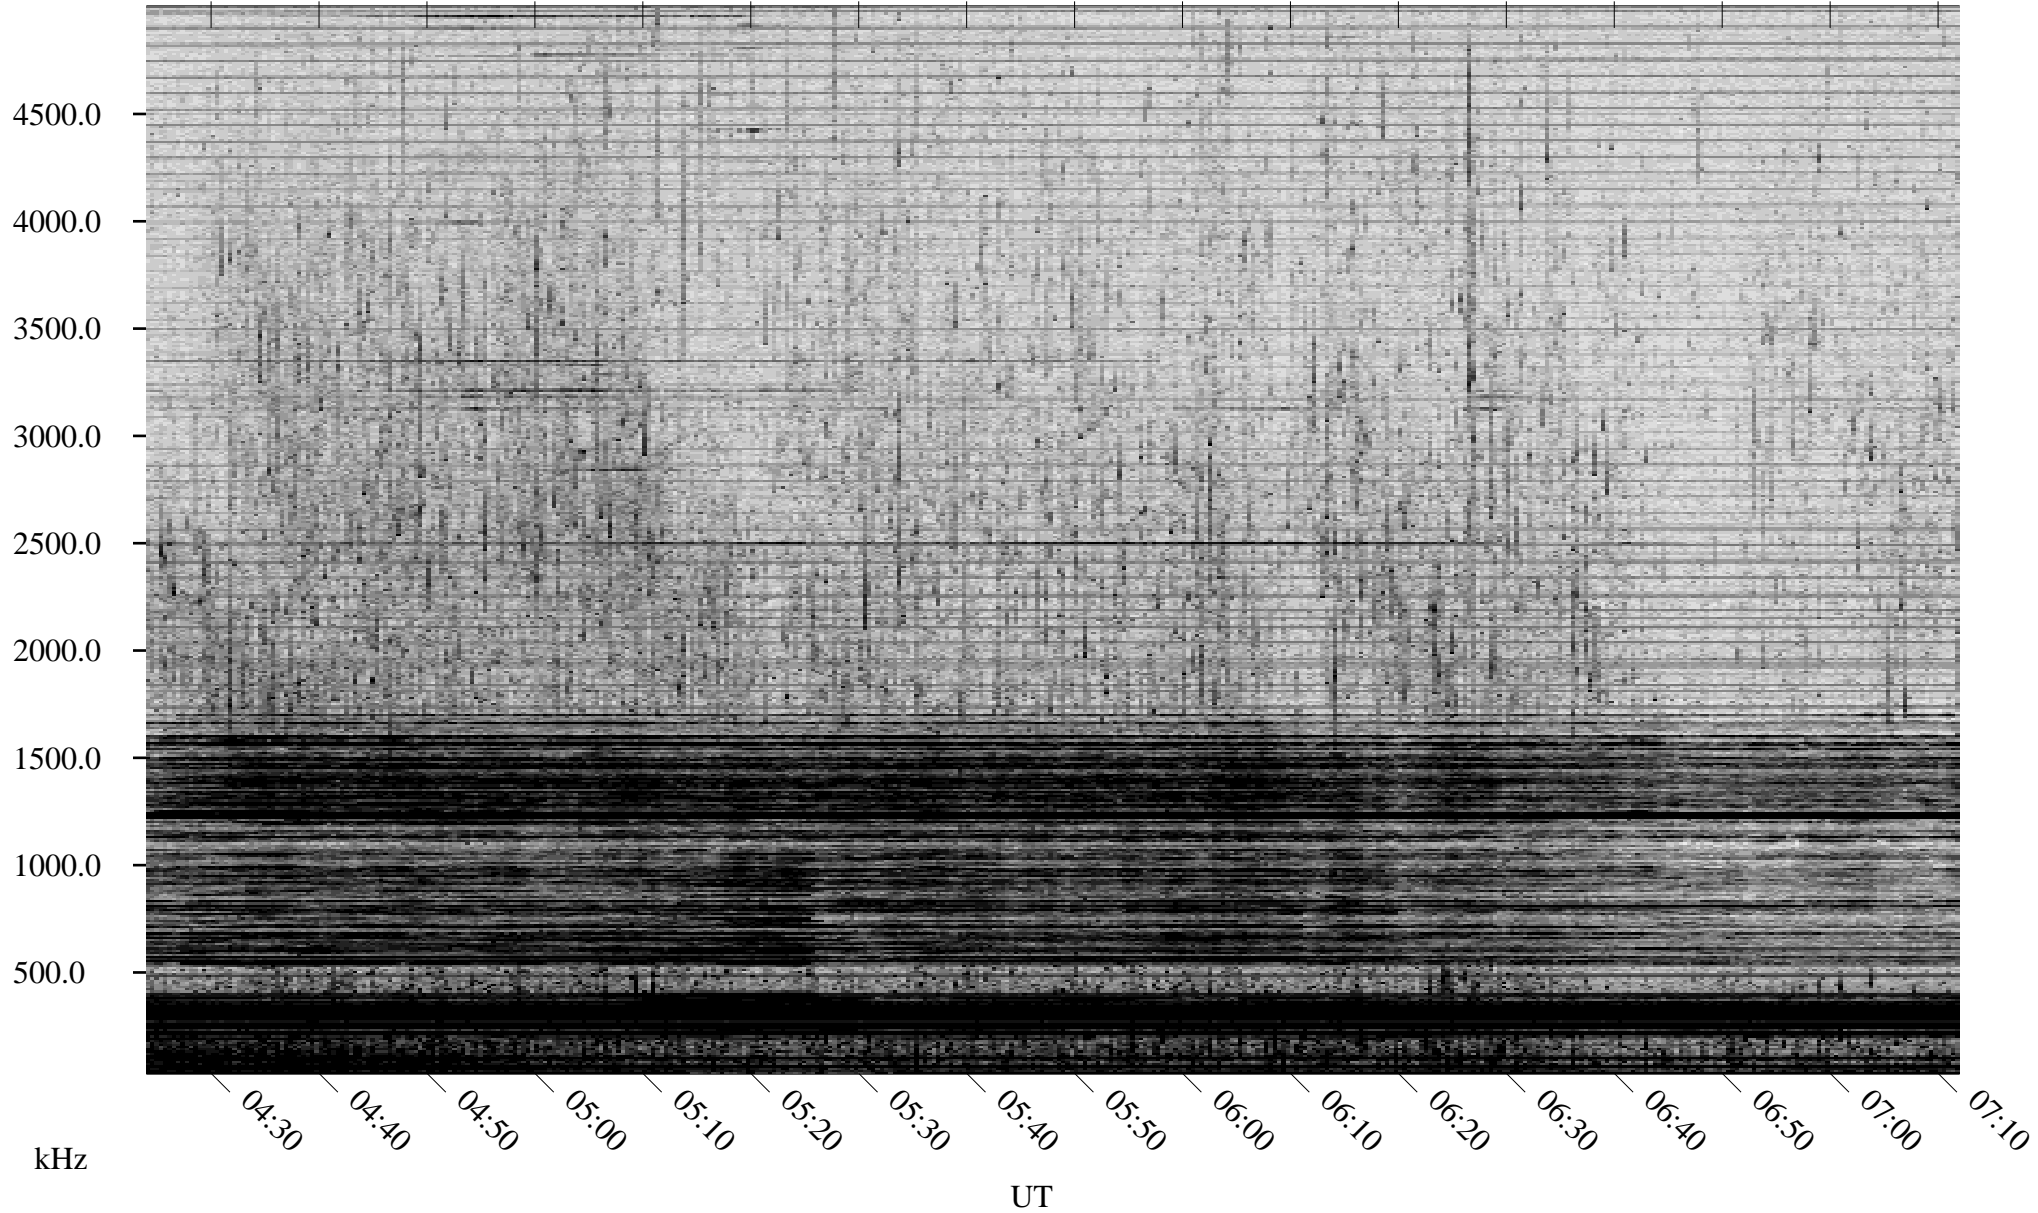

# 04/24/2008 Churchill, Manitoba

Linear Scale    Black = 161    White = 15

ch08114l.r00SUm max\_12

Page 3

# 04/24/2008 Churchill, Manitoba

Linear Scale    Black = 161    White = 15

ch08114l.r00SUm max\_12

Page 4