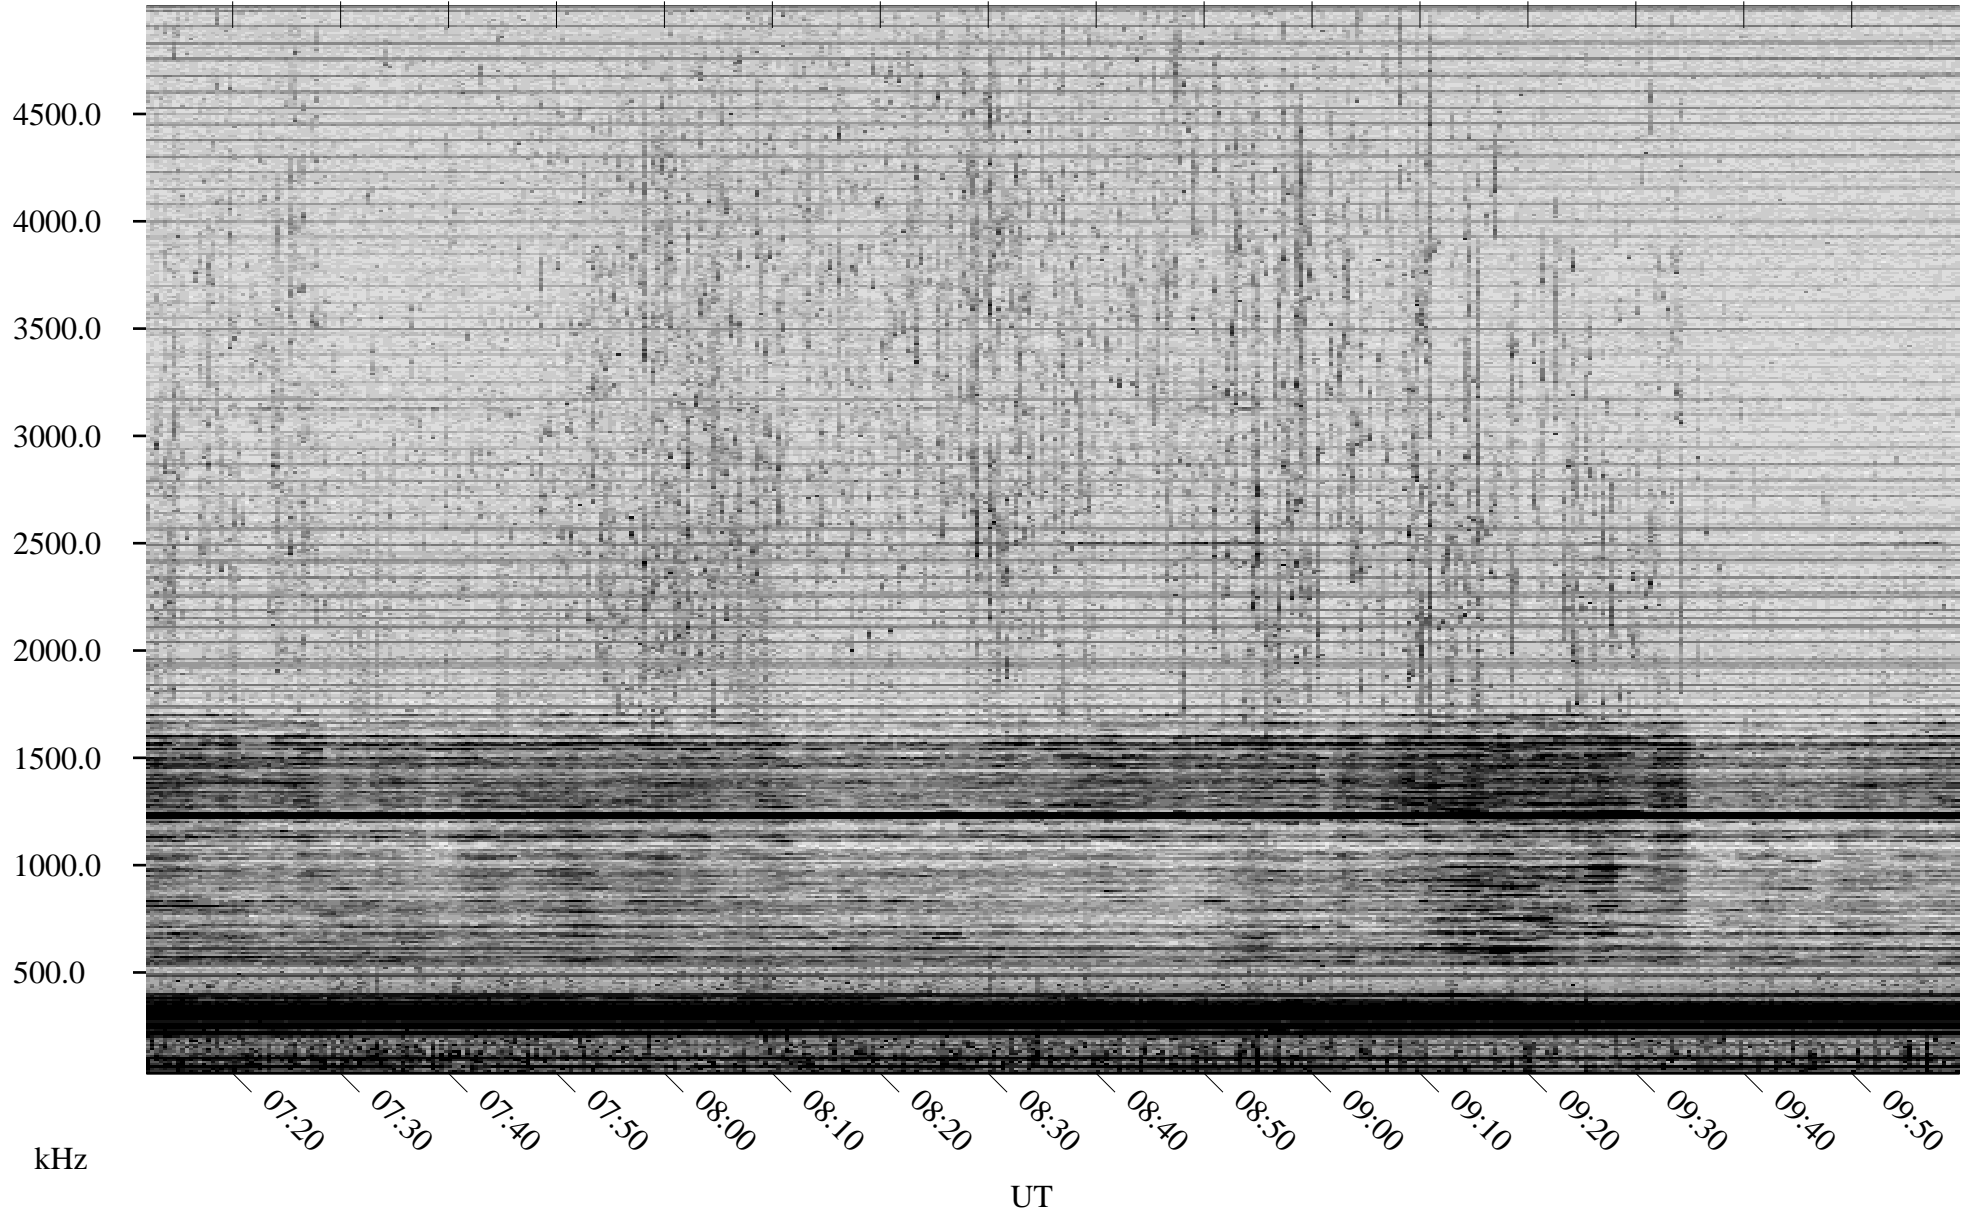

# 04/24/2008 Churchill, Manitoba

Linear Scale    Black = 161    White = 15

ch08114l.r00SUm max\_12

Page 4

# 04/24/2008 Churchill, Manitoba

Linear Scale    Black = 161    White = 15

ch08114l.r00SUm max\_12

Page 5