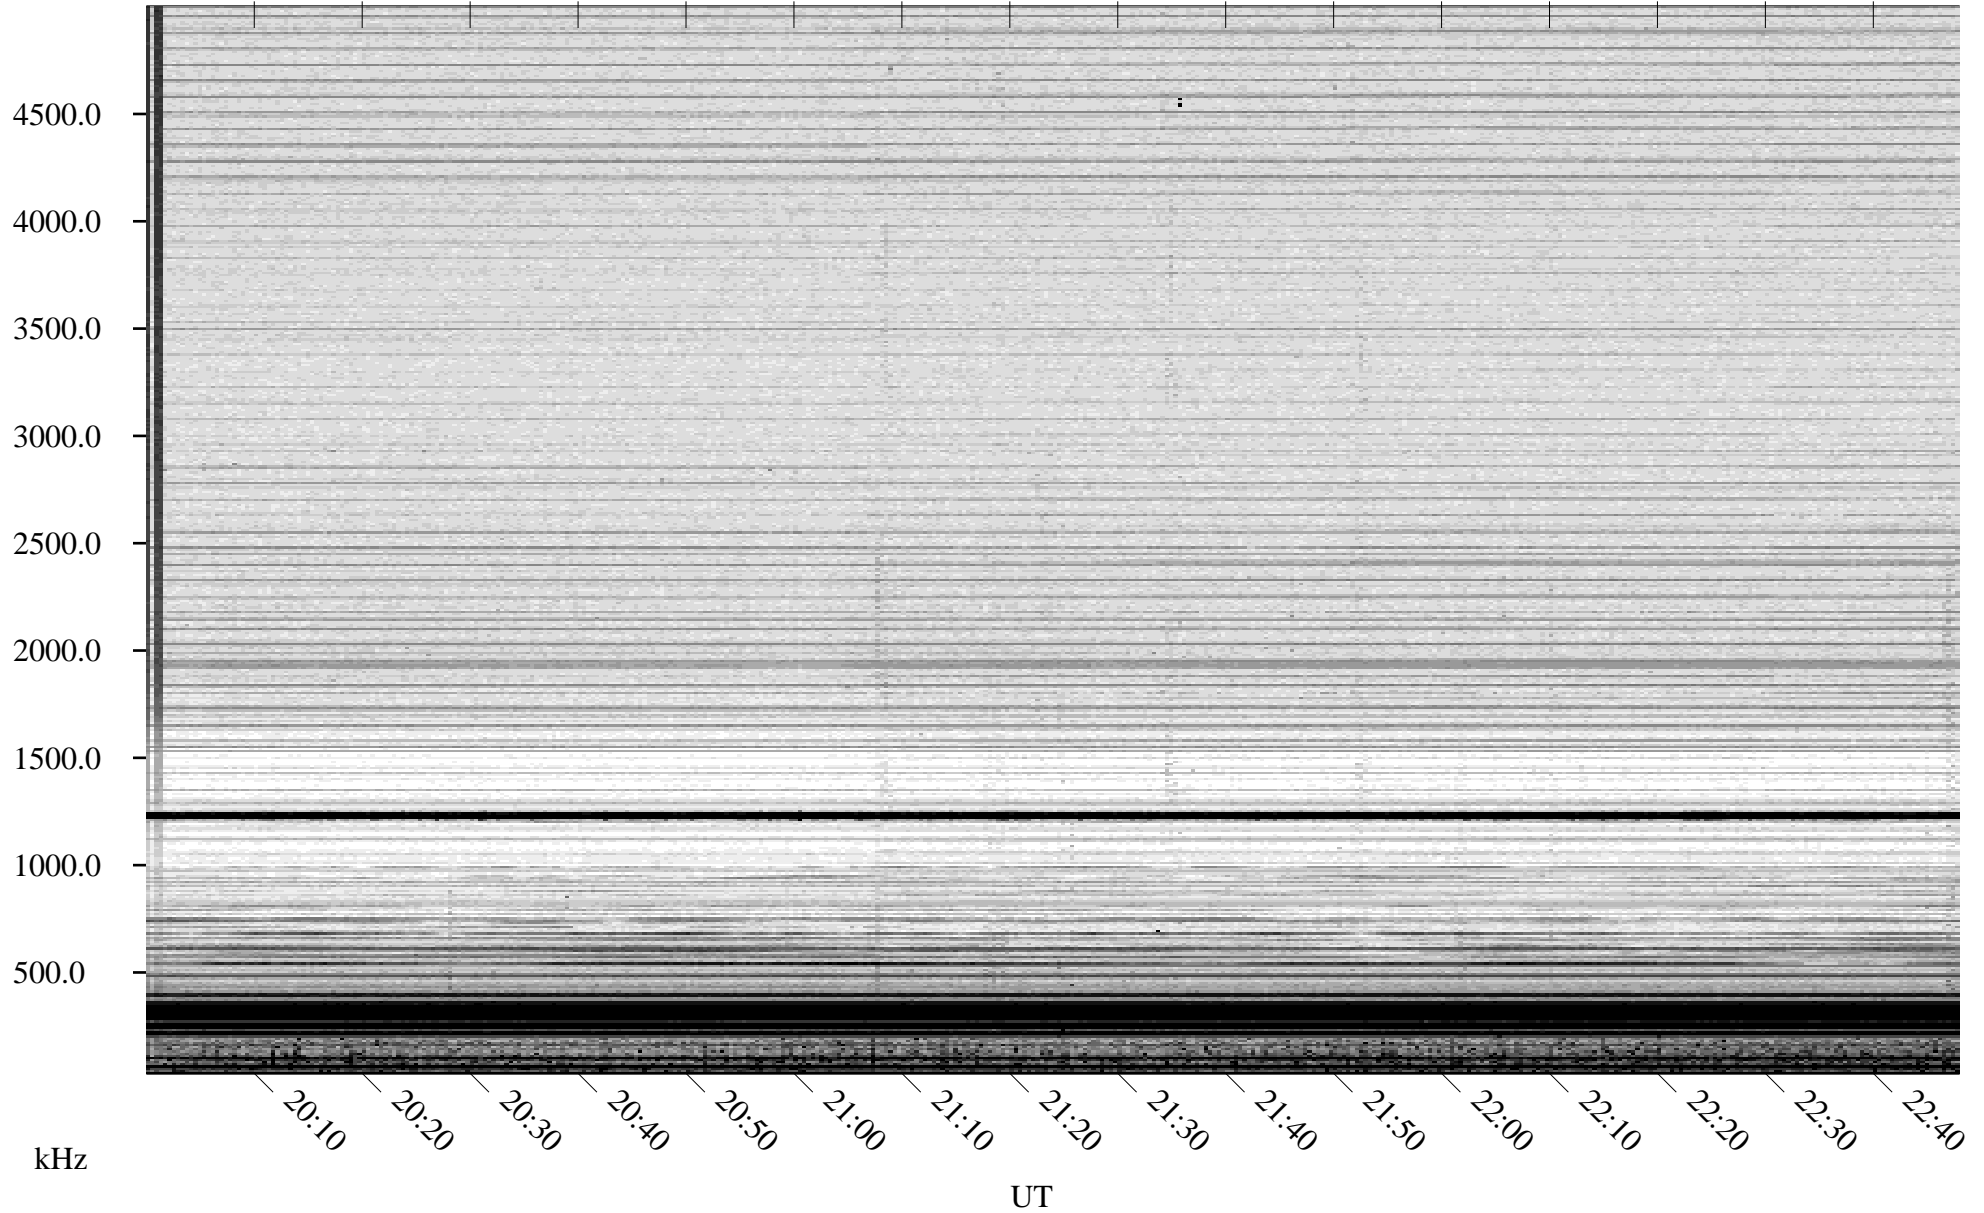

# 04/23/2008 Churchill, Manitoba

Linear Scale    Black = 161    White = 15

ch08114l.r00SUm max\_12

Page 1

# 04/23/2008 Churchill, Manitoba

Linear Scale    Black = 161    White = 15

ch08114l.r00SUm max\_12

Page 2

# 04/24/2008 Churchill, Manitoba

Linear Scale    Black = 161    White = 15

ch08114l.r00SUm max\_12

Page 3

# 04/24/2008 Churchill, Manitoba

Linear Scale    Black = 161    White = 15

ch08114l.r00SUm max\_12

Page 4