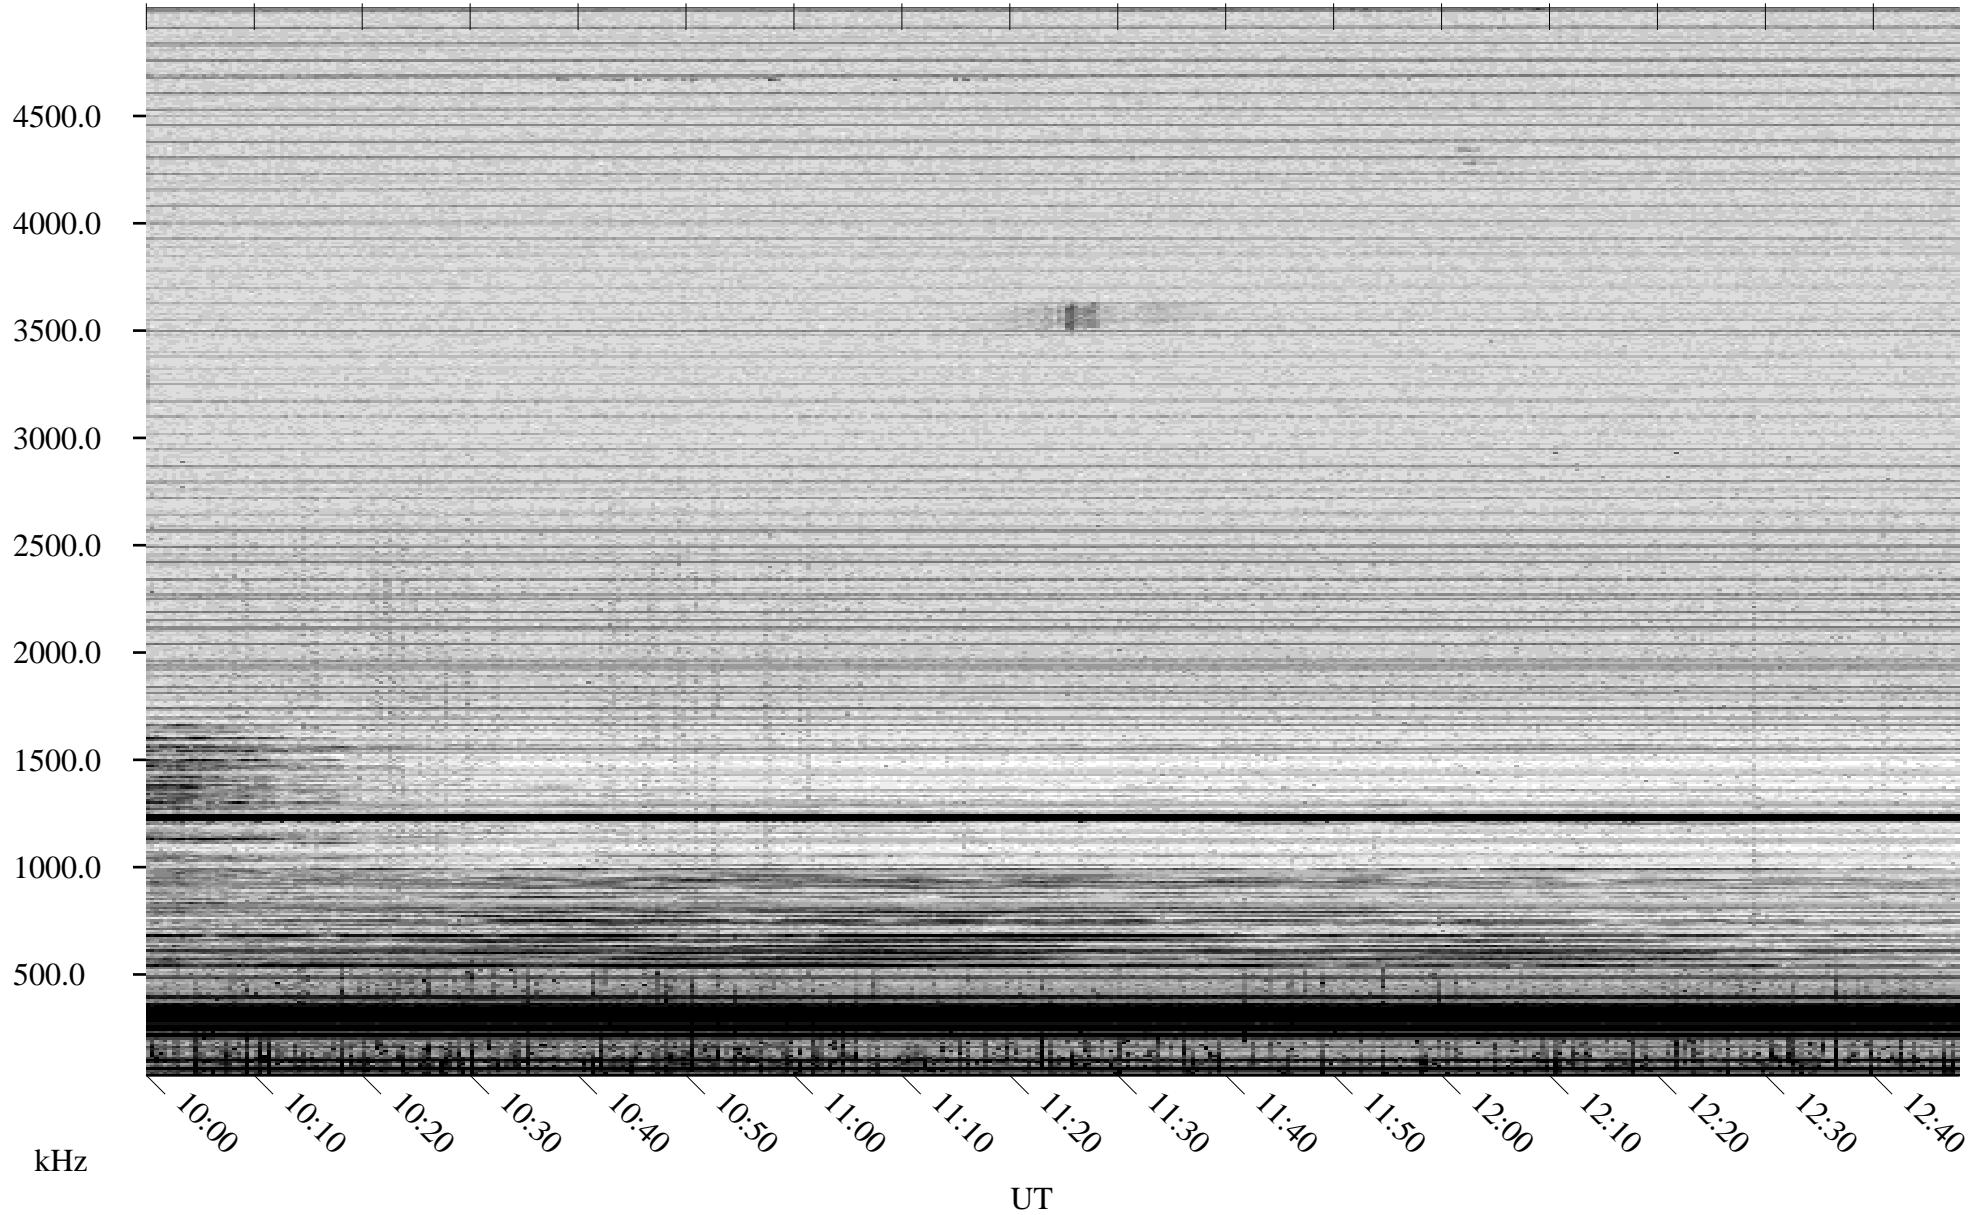

# 04/24/2008 Churchill, Manitoba

Linear Scale    Black = 161    White = 15

ch08114l.r00SUm max\_12

Page 5

# 04/24/2008 Churchill, Manitoba

Linear Scale    Black = 161    White = 15

ch08114l.r00SUm max\_12

Page 6

# 04/24/2008 Churchill, Manitoba

Linear Scale    Black = 161    White = 15

ch08114l.r00SUm max\_12

Page 7