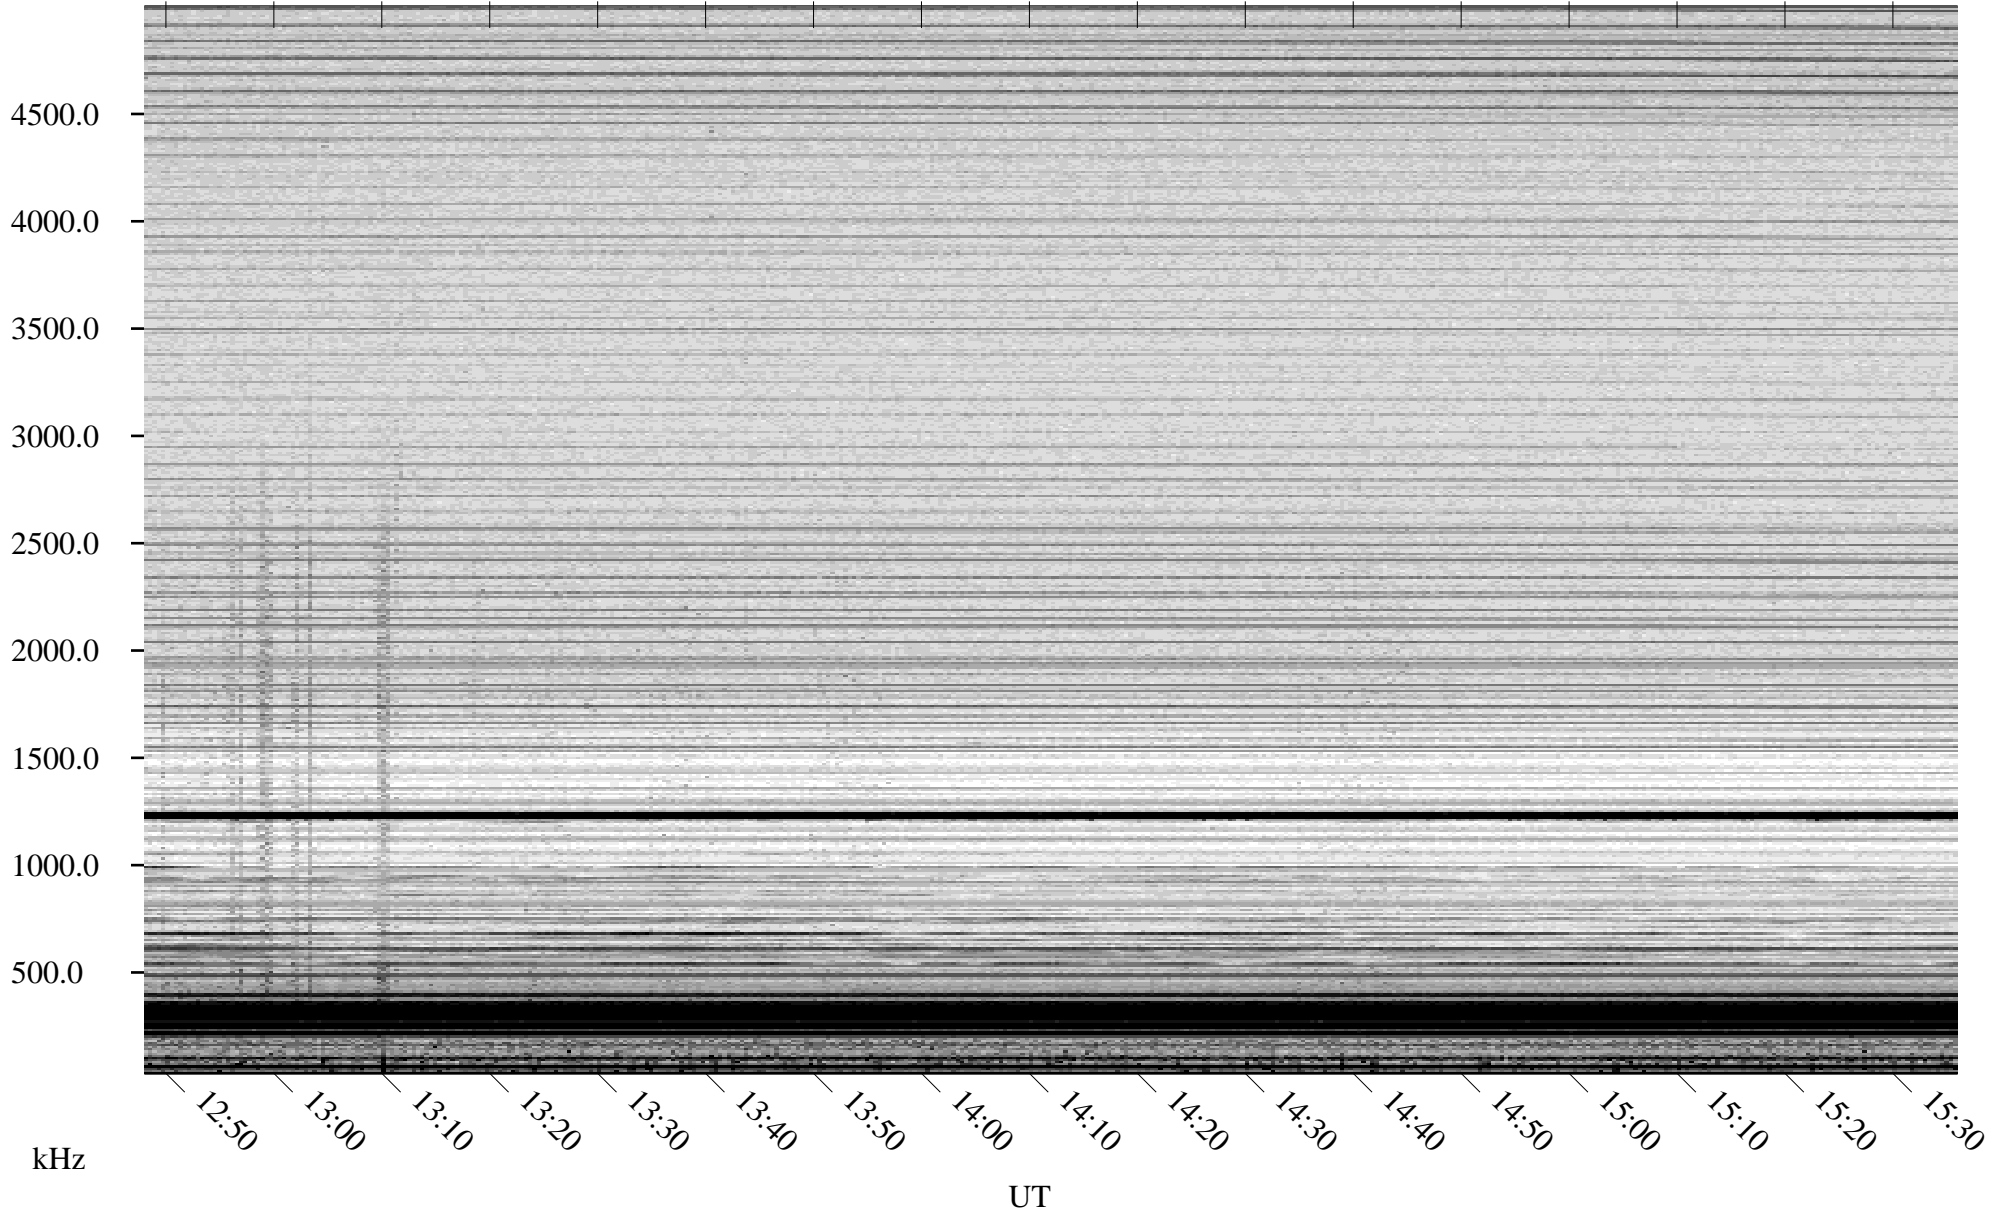

04/24/2008 Churchill, Manitoba

Linear Scale Black = 161 White = 15

ch081151.r00SUm max_12

Page 1

04/24/2008 Churchill, Manitoba

Linear Scale Black = 161 White = 15

ch081151.r00SUm max_12

Page 2

04/25/2008 Churchill, Manitoba

Linear Scale Black = 161 White = 15

ch081151.r00SUm max_12

Page 3

04/25/2008 Churchill, Manitoba

Linear Scale Black = 161 White = 15

ch081151.r00SUm max_12

Page 4

04/25/2008 Churchill, Manitoba

Linear Scale Black = 161 White = 15

ch081151.r00SUm max_12

Page 5

04/25/2008 Churchill, Manitoba

Linear Scale Black = 161 White = 15

ch081151.r00SUm max_12

Page 6

04/25/2008 Churchill, Manitoba

Linear Scale Black = 161 White = 15

ch081151.r00SUm max_12

Page 7

04/25/2008 Churchill, Manitoba

Linear Scale Black = 161 White = 15

ch081151.r00SUm max_12

Page 8