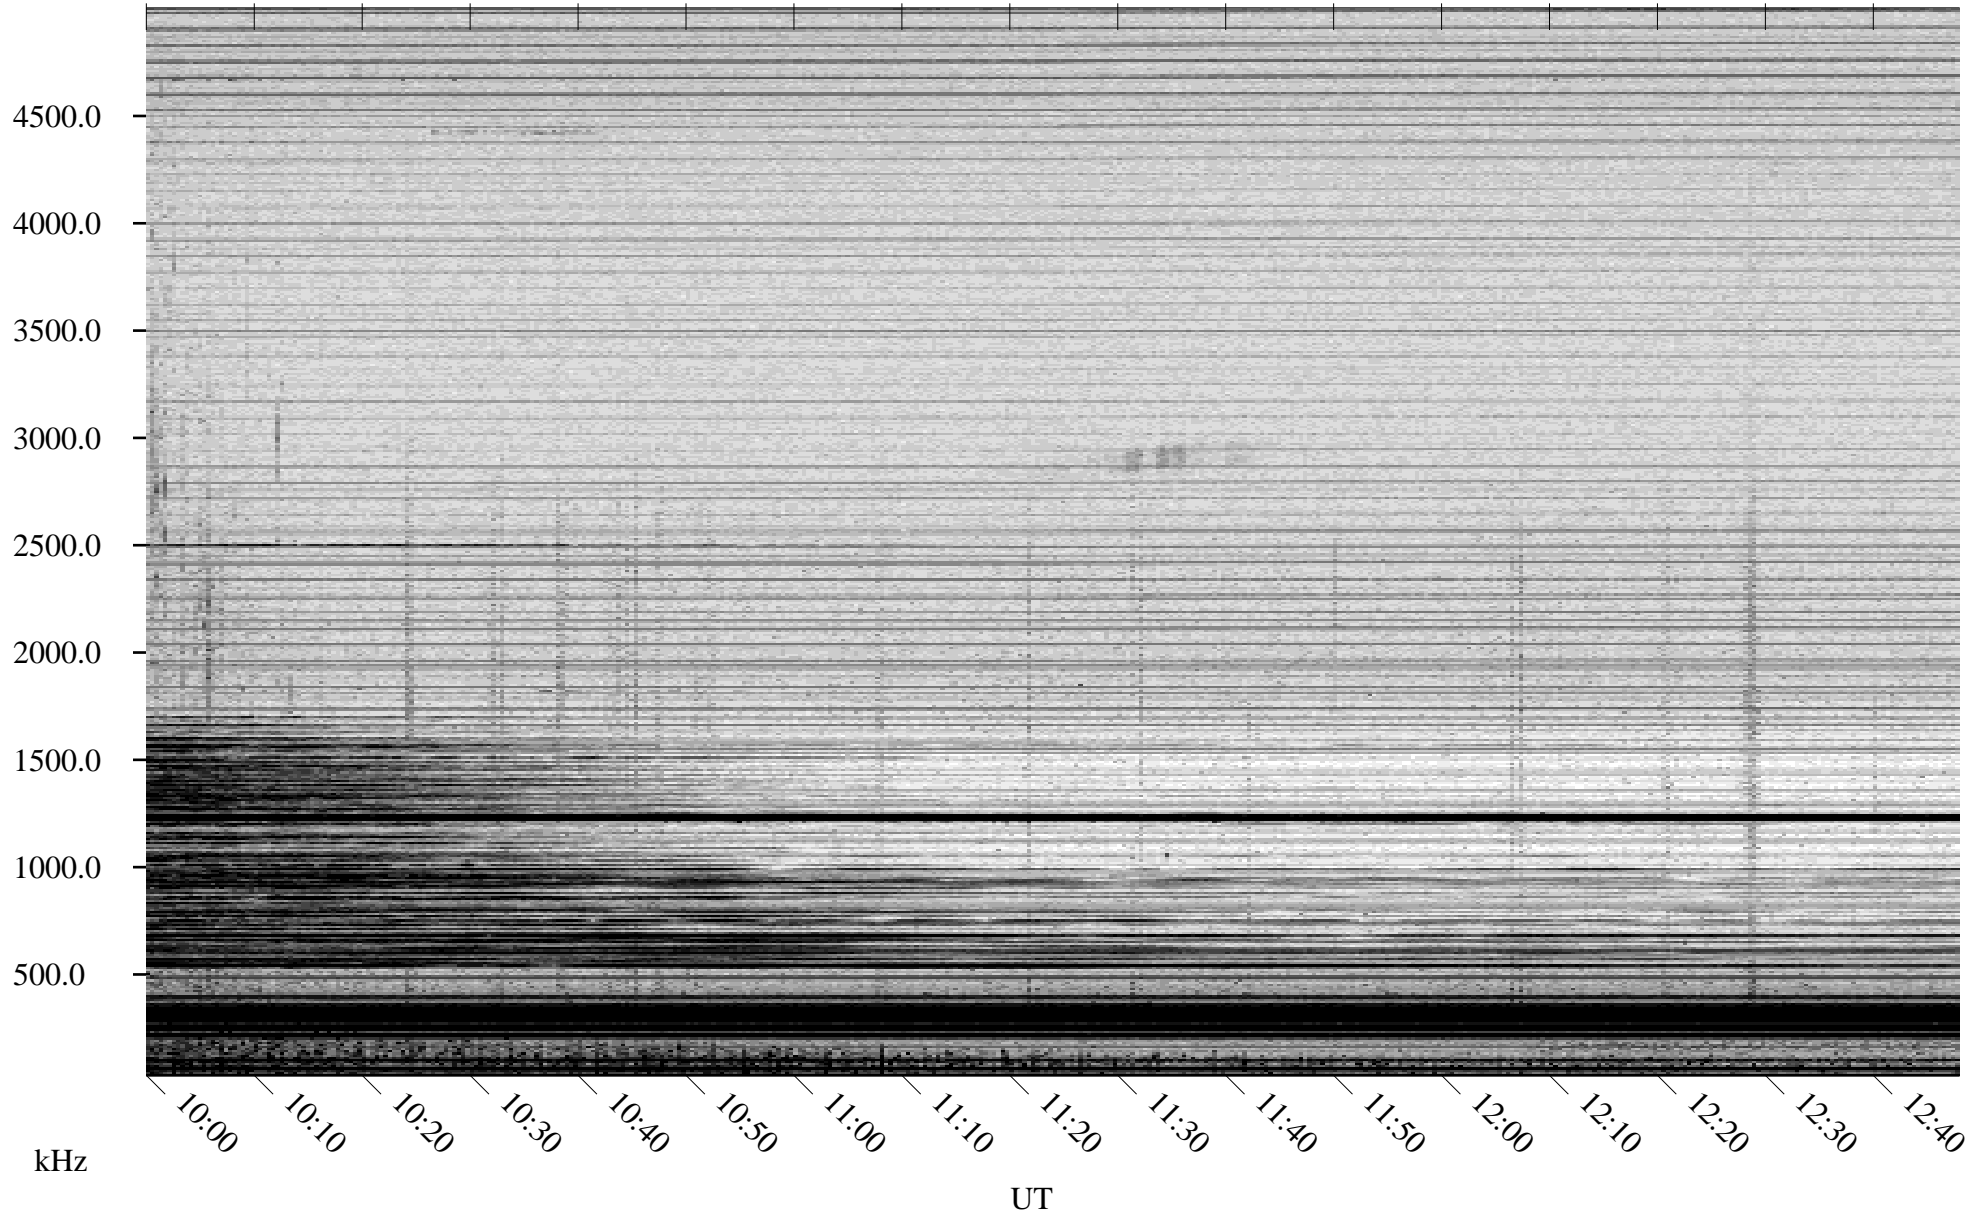

04/24/2008 Churchill, Manitoba

Linear Scale Black = 161 White = 15

ch081151.r00SUm max_12

Page 1

04/24/2008 Churchill, Manitoba

Linear Scale Black = 161 White = 15

ch081151.r00SUm max_12

Page 2

04/25/2008 Churchill, Manitoba

Linear Scale Black = 161 White = 15

ch081151.r00SUm max_12

Page 3

04/25/2008 Churchill, Manitoba

Linear Scale Black = 161 White = 15

ch081151.r00SUm max_12

Page 4

04/25/2008 Churchill, Manitoba

Linear Scale Black = 161 White = 15

ch081151.r00SUm max_12

Page 5

04/25/2008 Churchill, Manitoba

Linear Scale Black = 161 White = 15

ch081151.r00SUm max_12

Page 6

04/25/2008 Churchill, Manitoba

Linear Scale Black = 161 White = 15

ch081151.r00SUm max_12

Page 7

04/25/2008 Churchill, Manitoba

Linear Scale Black = 161 White = 15

ch081151.r00SUm max_12

Page 8