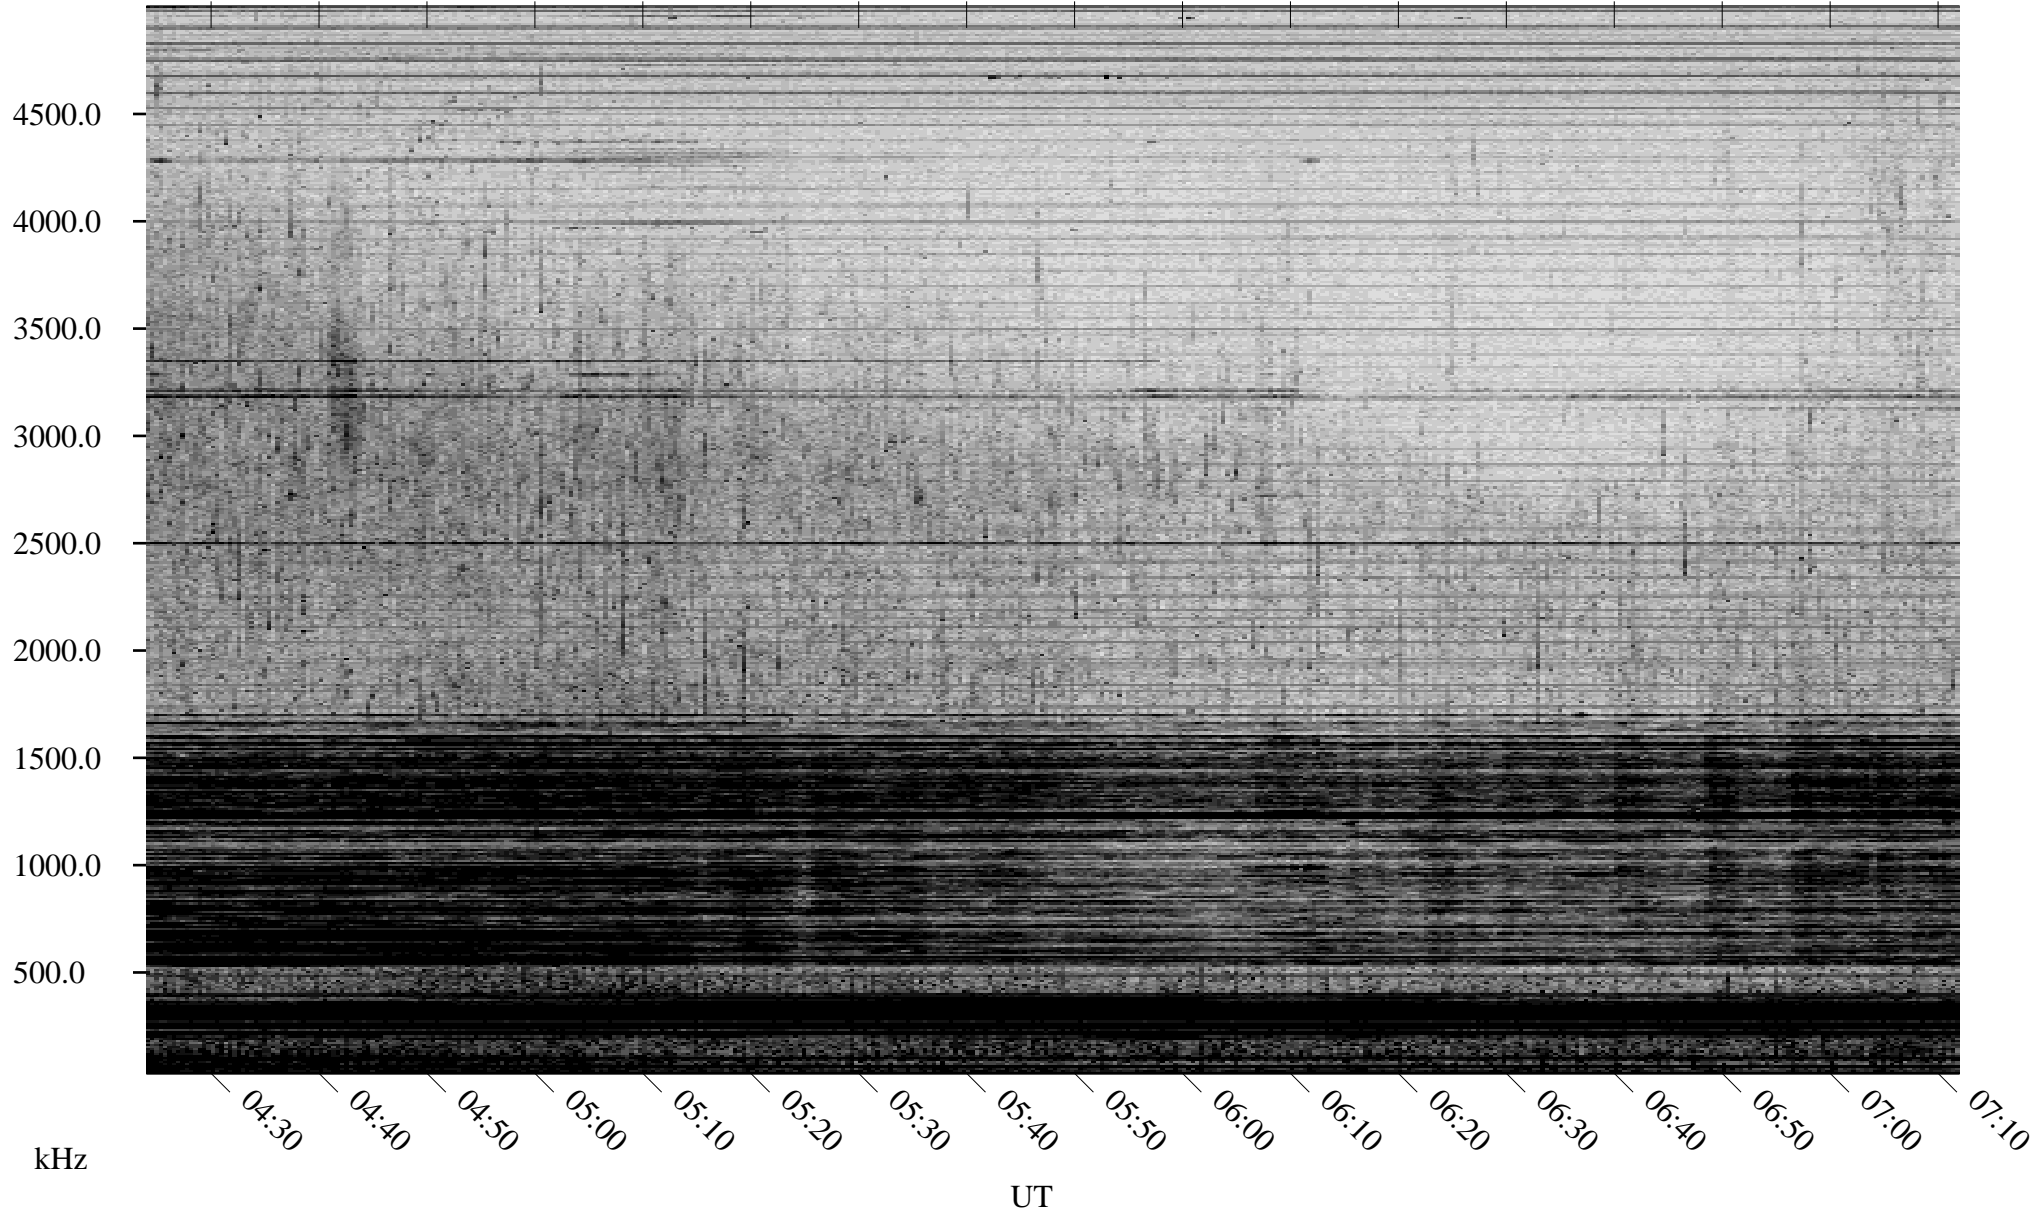

04/24/2008 Churchill, Manitoba

Linear Scale Black = 161 White = 15

ch081151.r00SUm max_12

Page 1

04/24/2008 Churchill, Manitoba

Linear Scale Black = 161 White = 15

ch081151.r00SUm max_12

Page 2

04/25/2008 Churchill, Manitoba

Linear Scale Black = 161 White = 15

ch081151.r00SUm max_12

Page 3

04/25/2008 Churchill, Manitoba

Linear Scale Black = 161 White = 15

ch081151.r00SUm max_12

Page 4

04/25/2008 Churchill, Manitoba

Linear Scale Black = 161 White = 15

ch081151.r00SUm max_12

Page 5

04/25/2008 Churchill, Manitoba

Linear Scale Black = 161 White = 15

ch081151.r00SUm max_12

Page 6

04/25/2008 Churchill, Manitoba

Linear Scale Black = 161 White = 15

ch081151.r00SUm max_12

Page 7

04/25/2008 Churchill, Manitoba

Linear Scale Black = 161 White = 15

ch081151.r00SUm max_12

Page 8