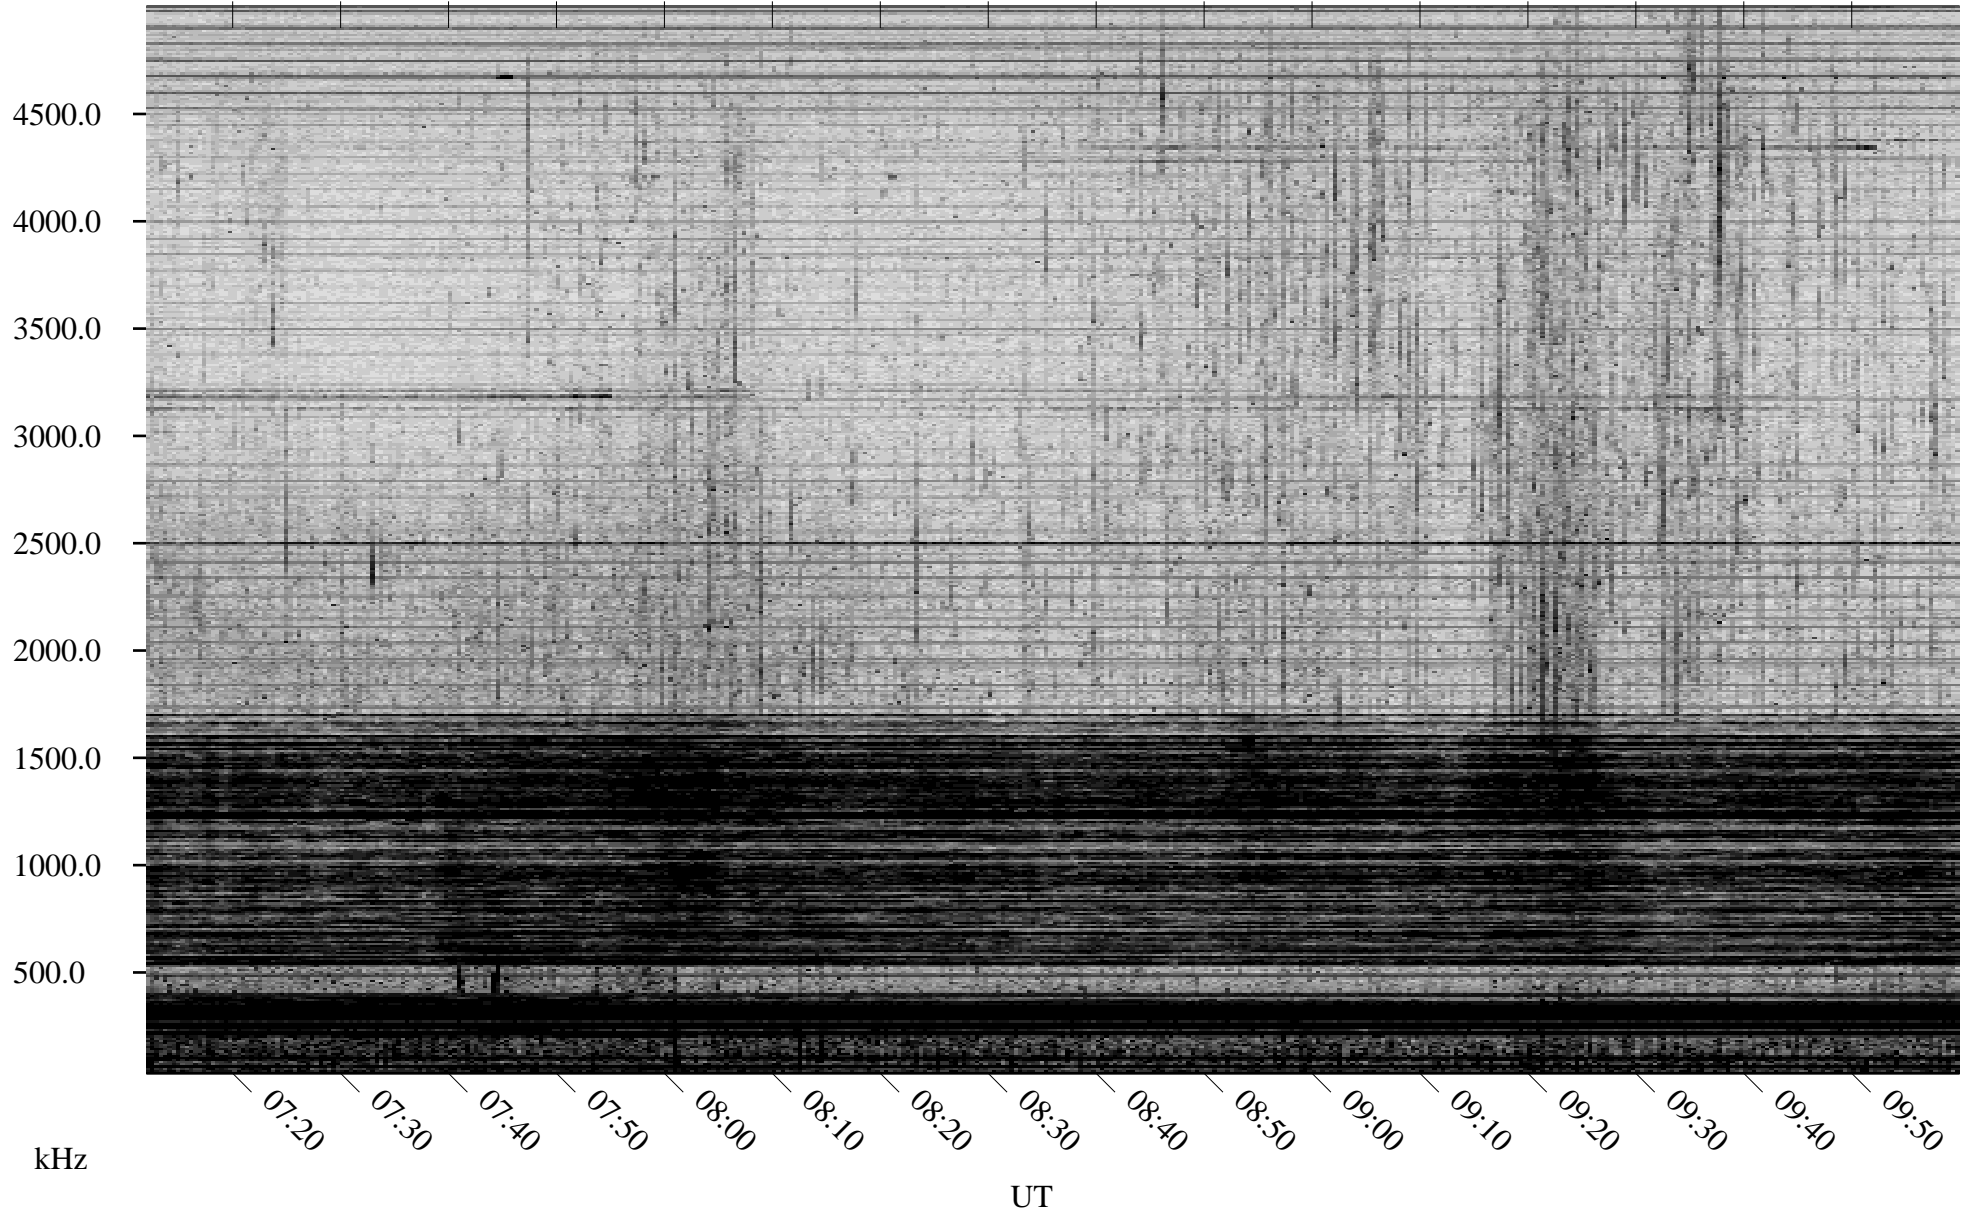

04/24/2008 Churchill, Manitoba

Linear Scale Black = 161 White = 15

ch081151.r00SUm max_12

Page 1

04/24/2008 Churchill, Manitoba

Linear Scale Black = 161 White = 15

ch081151.r00SUm max_12

Page 2

04/25/2008 Churchill, Manitoba

Linear Scale Black = 161 White = 15

ch081151.r00SUm max_12

Page 3

04/25/2008 Churchill, Manitoba

Linear Scale Black = 161 White = 15

ch081151.r00SUm max_12

Page 4

04/25/2008 Churchill, Manitoba

Linear Scale Black = 161 White = 15

ch081151.r00SUm max_12

Page 5

04/25/2008 Churchill, Manitoba

Linear Scale Black = 161 White = 15

ch081151.r00SUm max_12

Page 6

04/25/2008 Churchill, Manitoba

Linear Scale Black = 161 White = 15

ch081151.r00SUm max_12

Page 7

04/25/2008 Churchill, Manitoba

Linear Scale Black = 161 White = 15

ch081151.r00SUm max_12

Page 8