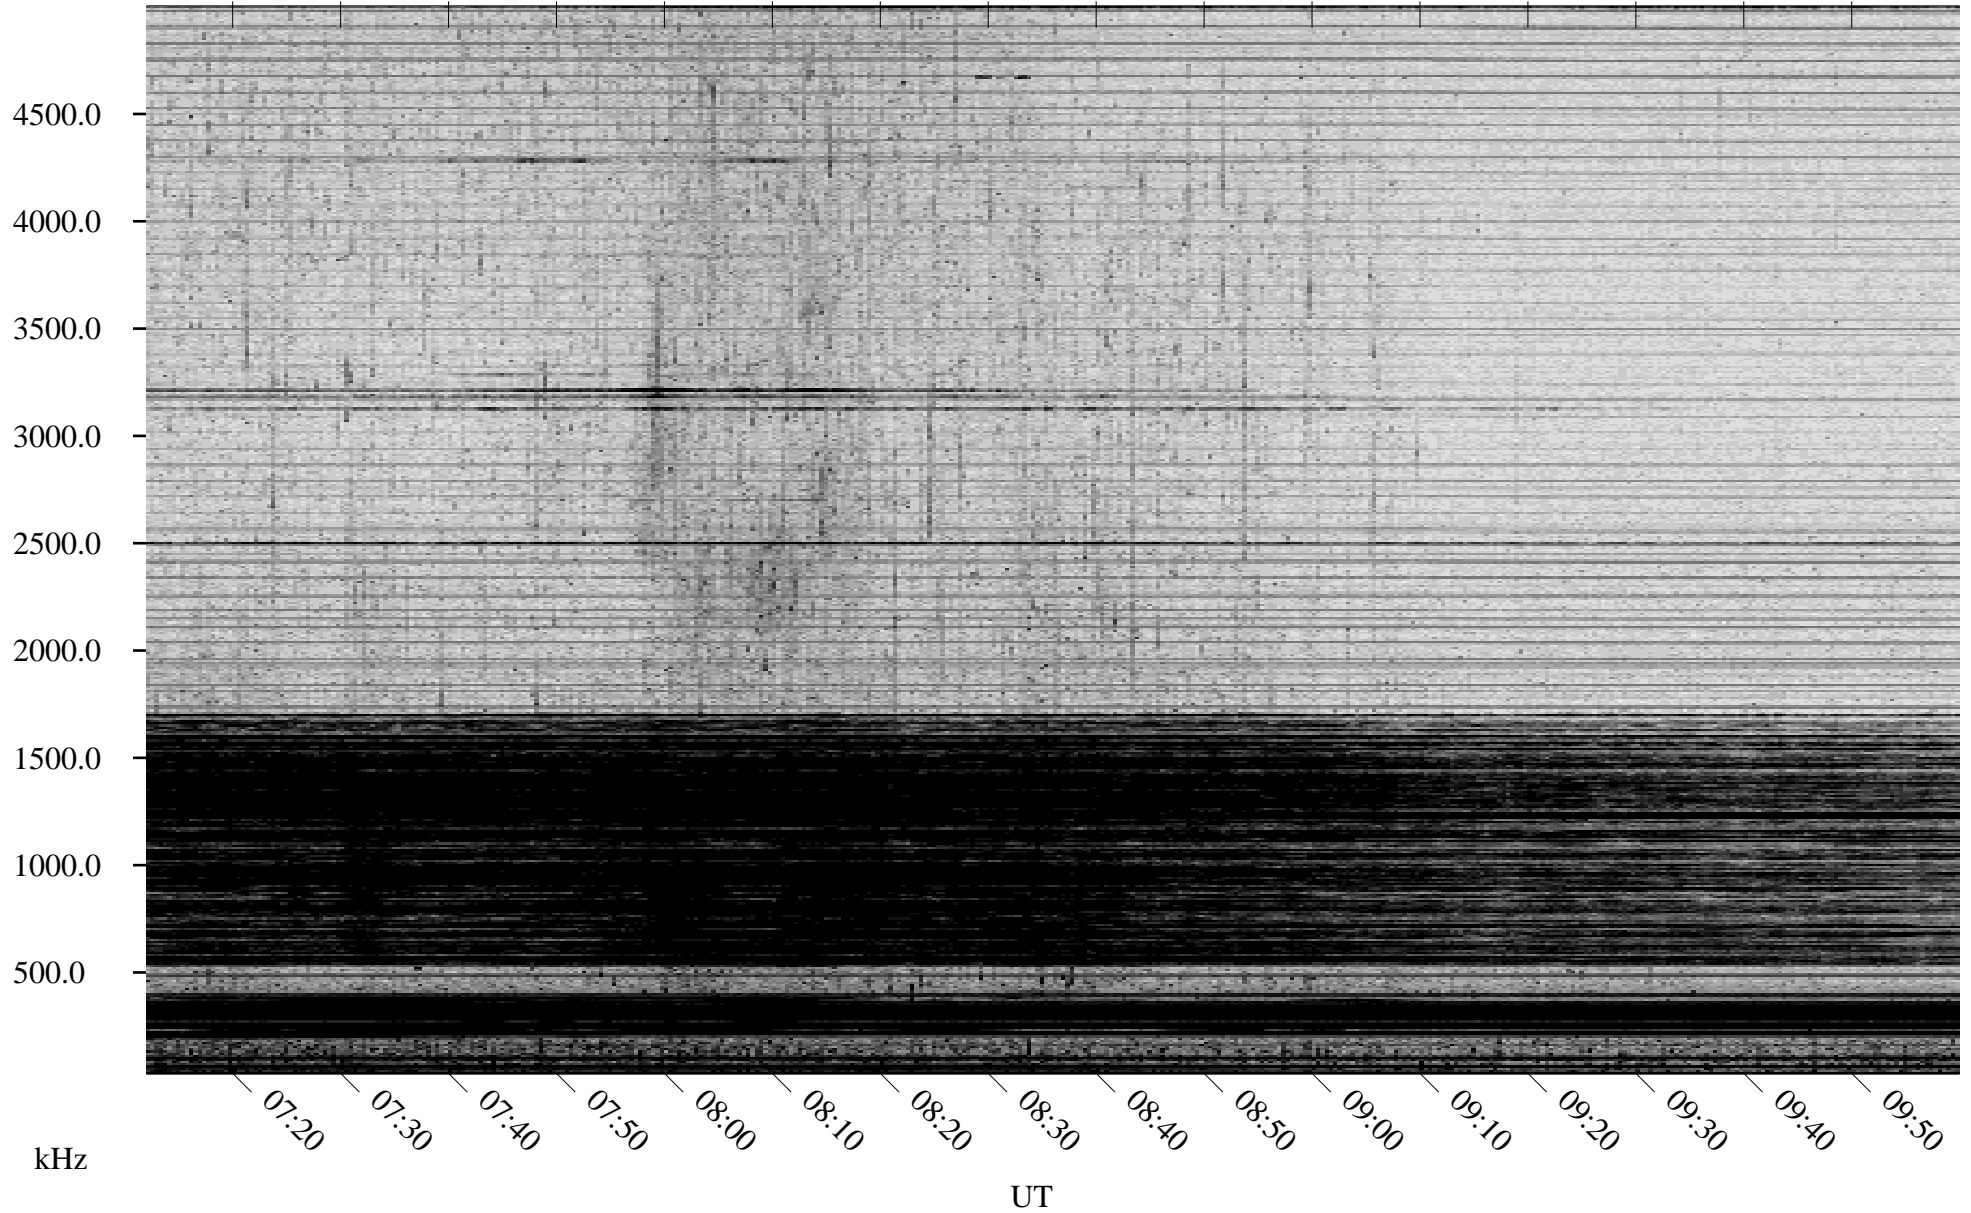

04/25/2008 Churchill, Manitoba

Linear Scale Black = 161 White = 15

ch08116l.r00SUm max_12

Page 1

04/25/2008 Churchill, Manitoba

Linear Scale Black = 161 White = 15

ch08116l.r00SUm max_12

Page 2

04/26/2008 Churchill, Manitoba

Linear Scale Black = 161 White = 15

ch08116l.r00SUm max_12

Page 3

04/26/2008 Churchill, Manitoba

Linear Scale Black = 161 White = 15

ch08116l.r00SUm max_12

Page 4

04/26/2008 Churchill, Manitoba

Linear Scale Black = 161 White = 15

ch08116l.r00SUm max_12

Page 5

04/26/2008 Churchill, Manitoba

Linear Scale Black = 161 White = 15

ch08116l.r00SUm max_12

Page 6

04/26/2008 Churchill, Manitoba

Linear Scale Black = 161 White = 15

ch08116l.r00SUm max_12

Page 7

04/26/2008 Churchill, Manitoba

Linear Scale Black = 161 White = 15

ch08116l.r00SUm max_12

Page 8