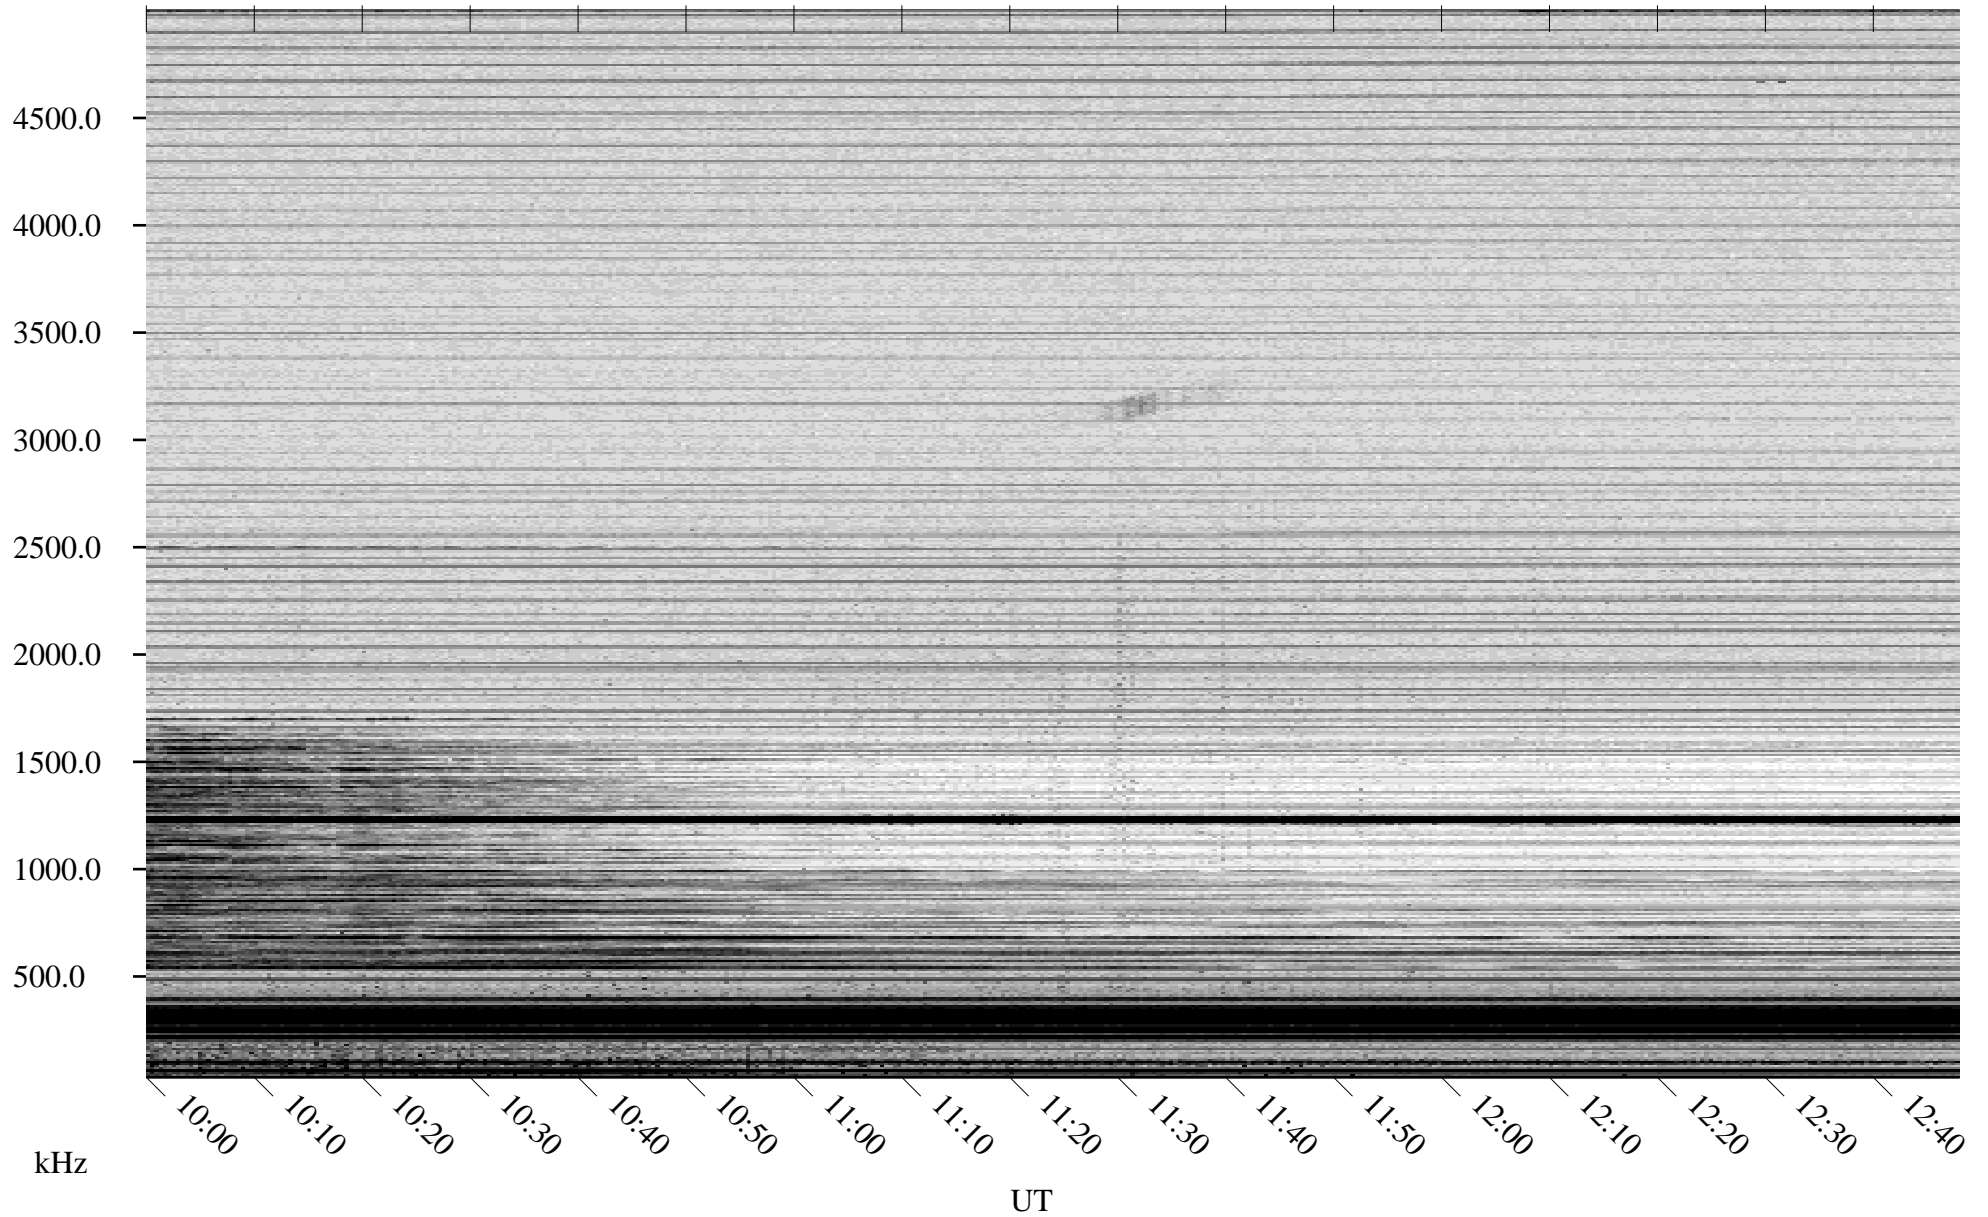

04/26/2008 Churchill, Manitoba

Linear Scale Black = 161 White = 15

ch08116l.r00SUm max_12

Page 5

04/26/2008 Churchill, Manitoba

Linear Scale Black = 161 White = 15

ch08116l.r00SUm max_12

Page 6

04/26/2008 Churchill, Manitoba

Linear Scale Black = 161 White = 15

ch08116l.r00SUm max_12

Page 7

04/26/2008 Churchill, Manitoba

Linear Scale Black = 161 White = 15

ch08116l.r00SUm max_12

Page 8