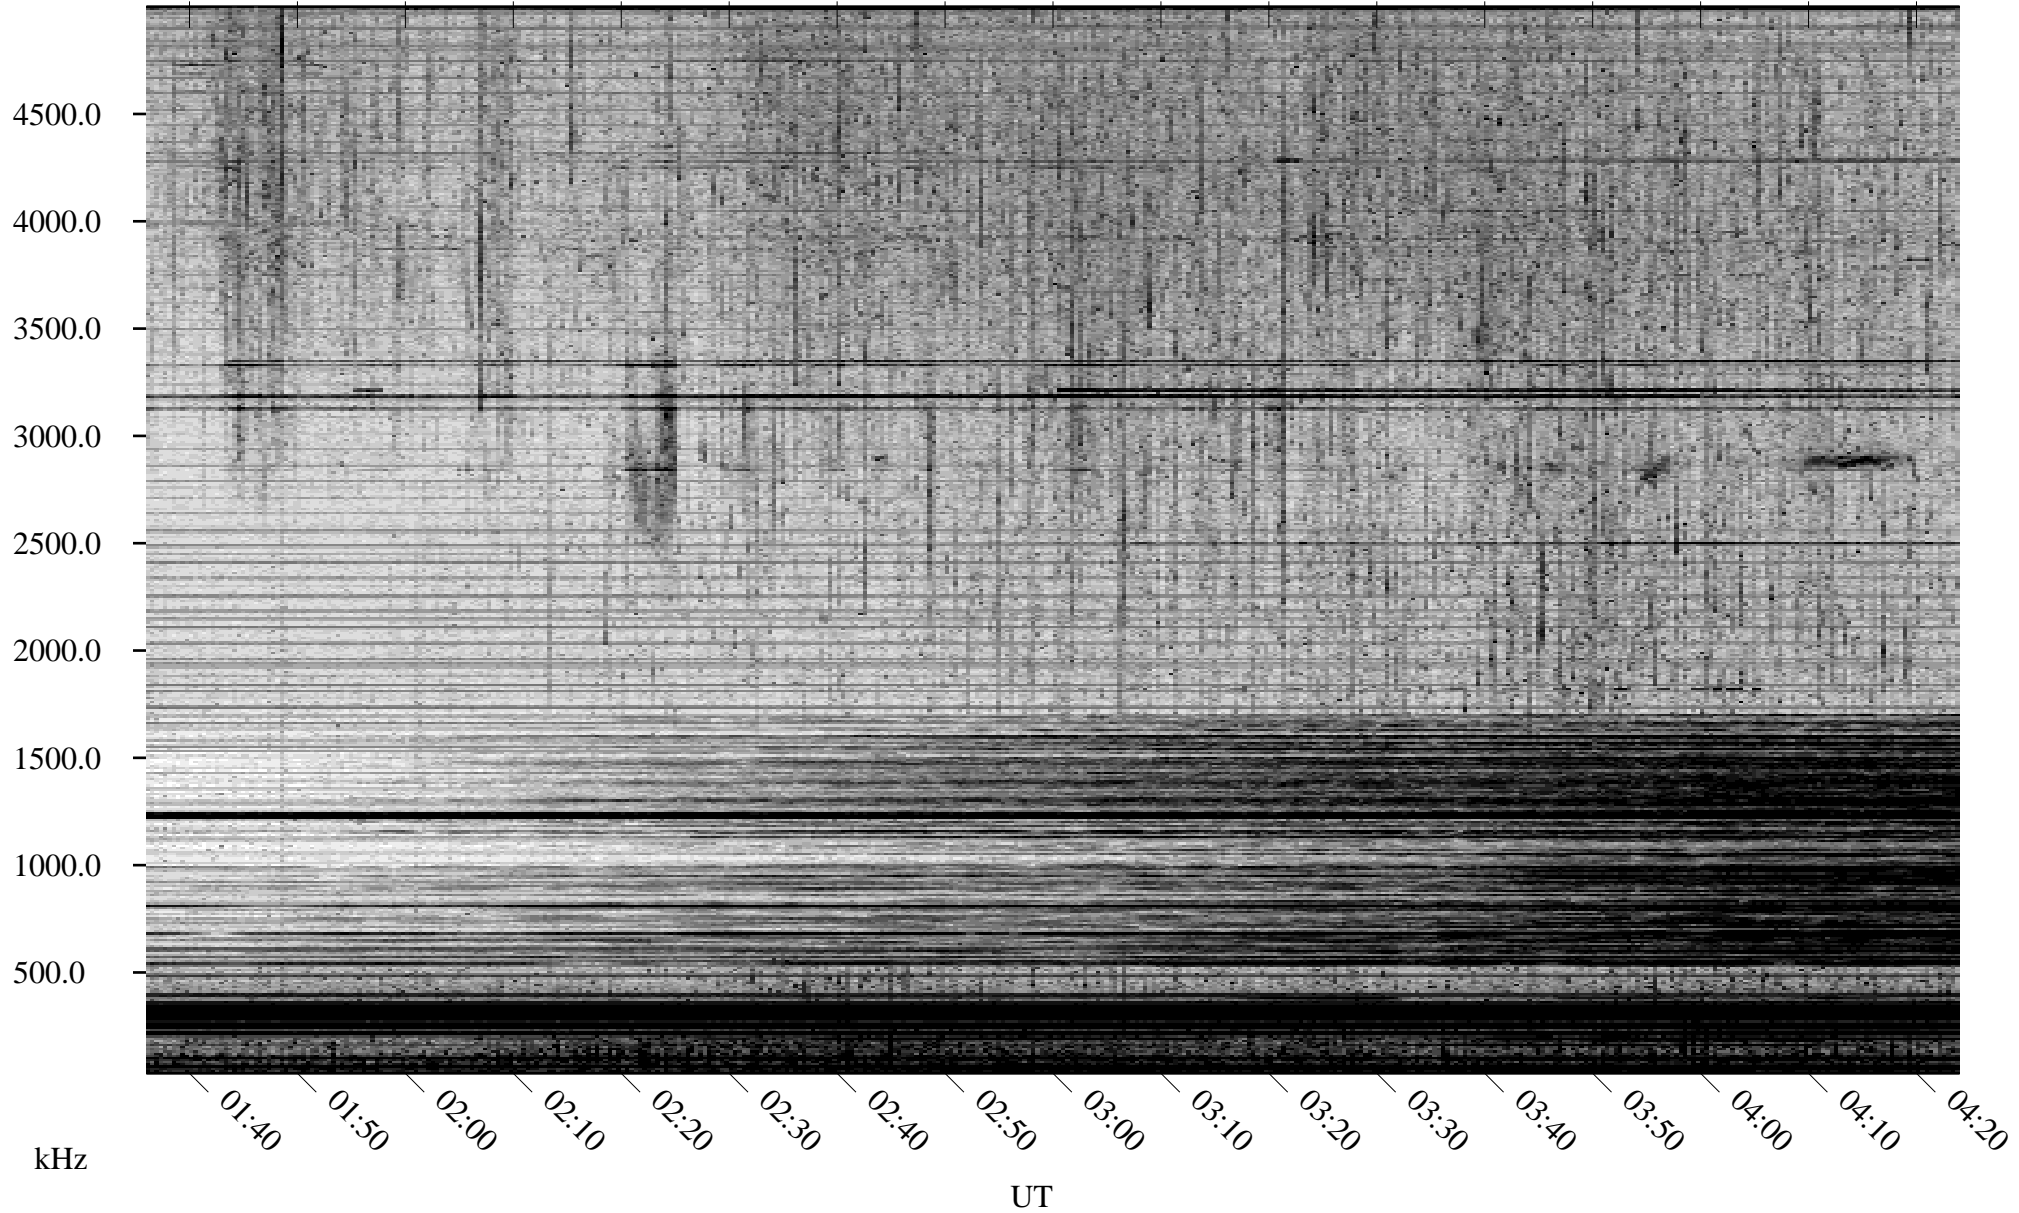

04/25/2008 Churchill, Manitoba

Linear Scale Black = 161 White = 15

ch08116l.r00SUm max_12

Page 1

04/25/2008 Churchill, Manitoba

Linear Scale Black = 161 White = 15

ch08116l.r00SUm max_12

Page 2

04/26/2008 Churchill, Manitoba

Linear Scale Black = 161 White = 15

ch08116l.r00SUm max_12

Page 3

04/26/2008 Churchill, Manitoba

Linear Scale Black = 161 White = 15

ch08116l.r00SUm max_12

Page 4

04/26/2008 Churchill, Manitoba

Linear Scale Black = 161 White = 15

ch08116l.r00SUm max_12

Page 5

04/26/2008 Churchill, Manitoba

Linear Scale Black = 161 White = 15

ch08116l.r00SUm max_12

Page 6

04/26/2008 Churchill, Manitoba

Linear Scale Black = 161 White = 15

ch08116l.r00SUm max_12

Page 7

04/26/2008 Churchill, Manitoba

Linear Scale Black = 161 White = 15

ch08116l.r00SUm max_12

Page 8