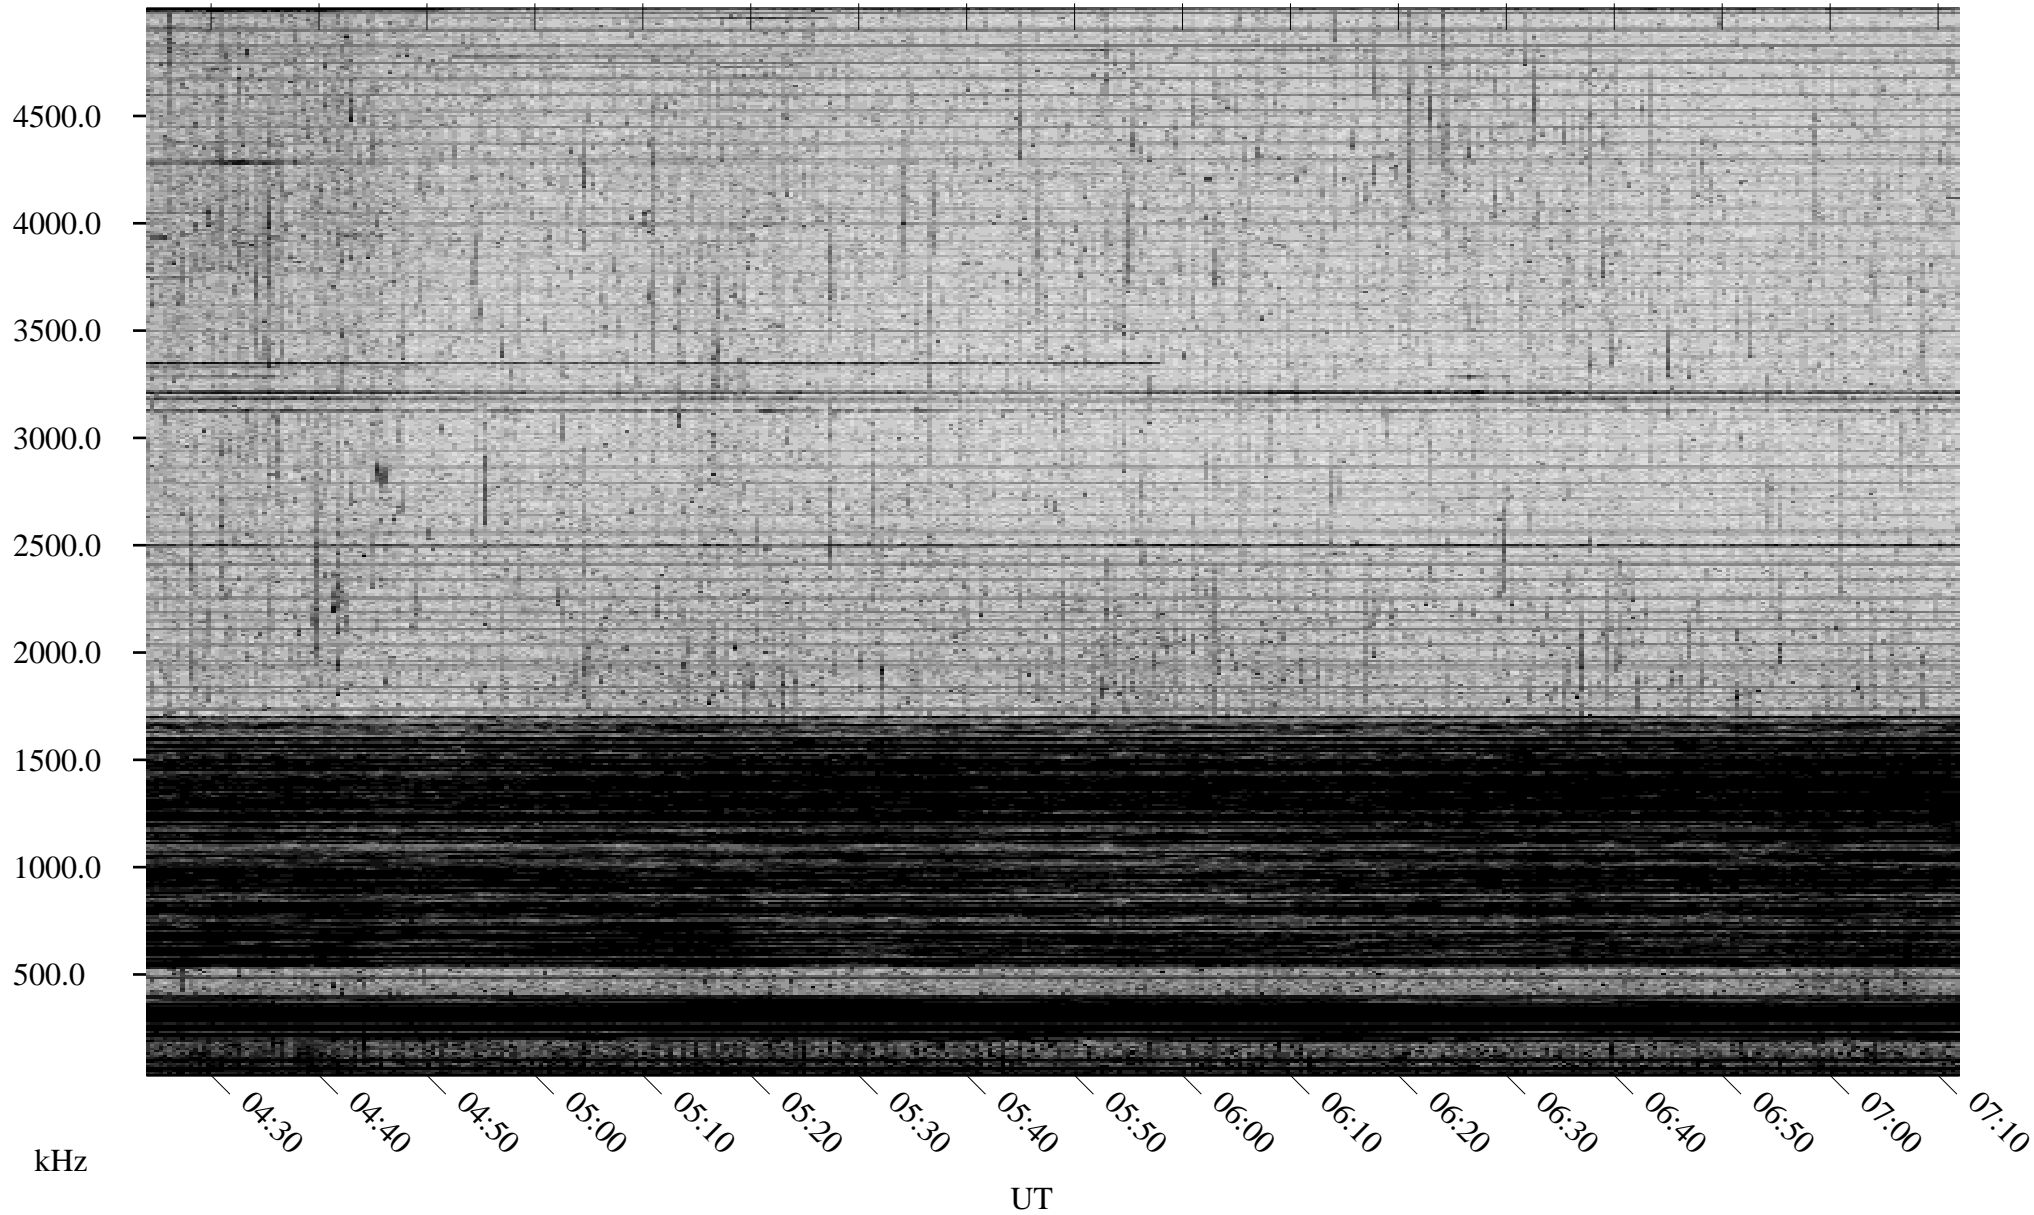

04/25/2008 Churchill, Manitoba

Linear Scale Black = 161 White = 15

ch08116l.r00SUm max_12

Page 1

04/25/2008 Churchill, Manitoba

Linear Scale Black = 161 White = 15

ch08116l.r00SUm max_12

Page 2

04/26/2008 Churchill, Manitoba

Linear Scale Black = 161 White = 15

ch08116l.r00SUm max_12

Page 3

04/26/2008 Churchill, Manitoba

Linear Scale Black = 161 White = 15

ch08116l.r00SUm max_12

Page 4

04/26/2008 Churchill, Manitoba

Linear Scale Black = 161 White = 15

ch08116l.r00SUm max_12

Page 5

04/26/2008 Churchill, Manitoba

Linear Scale Black = 161 White = 15

ch08116l.r00SUm max_12

Page 6

04/26/2008 Churchill, Manitoba

Linear Scale Black = 161 White = 15

ch08116l.r00SUm max_12

Page 7

04/26/2008 Churchill, Manitoba

Linear Scale Black = 161 White = 15

ch08116l.r00SUm max_12

Page 8