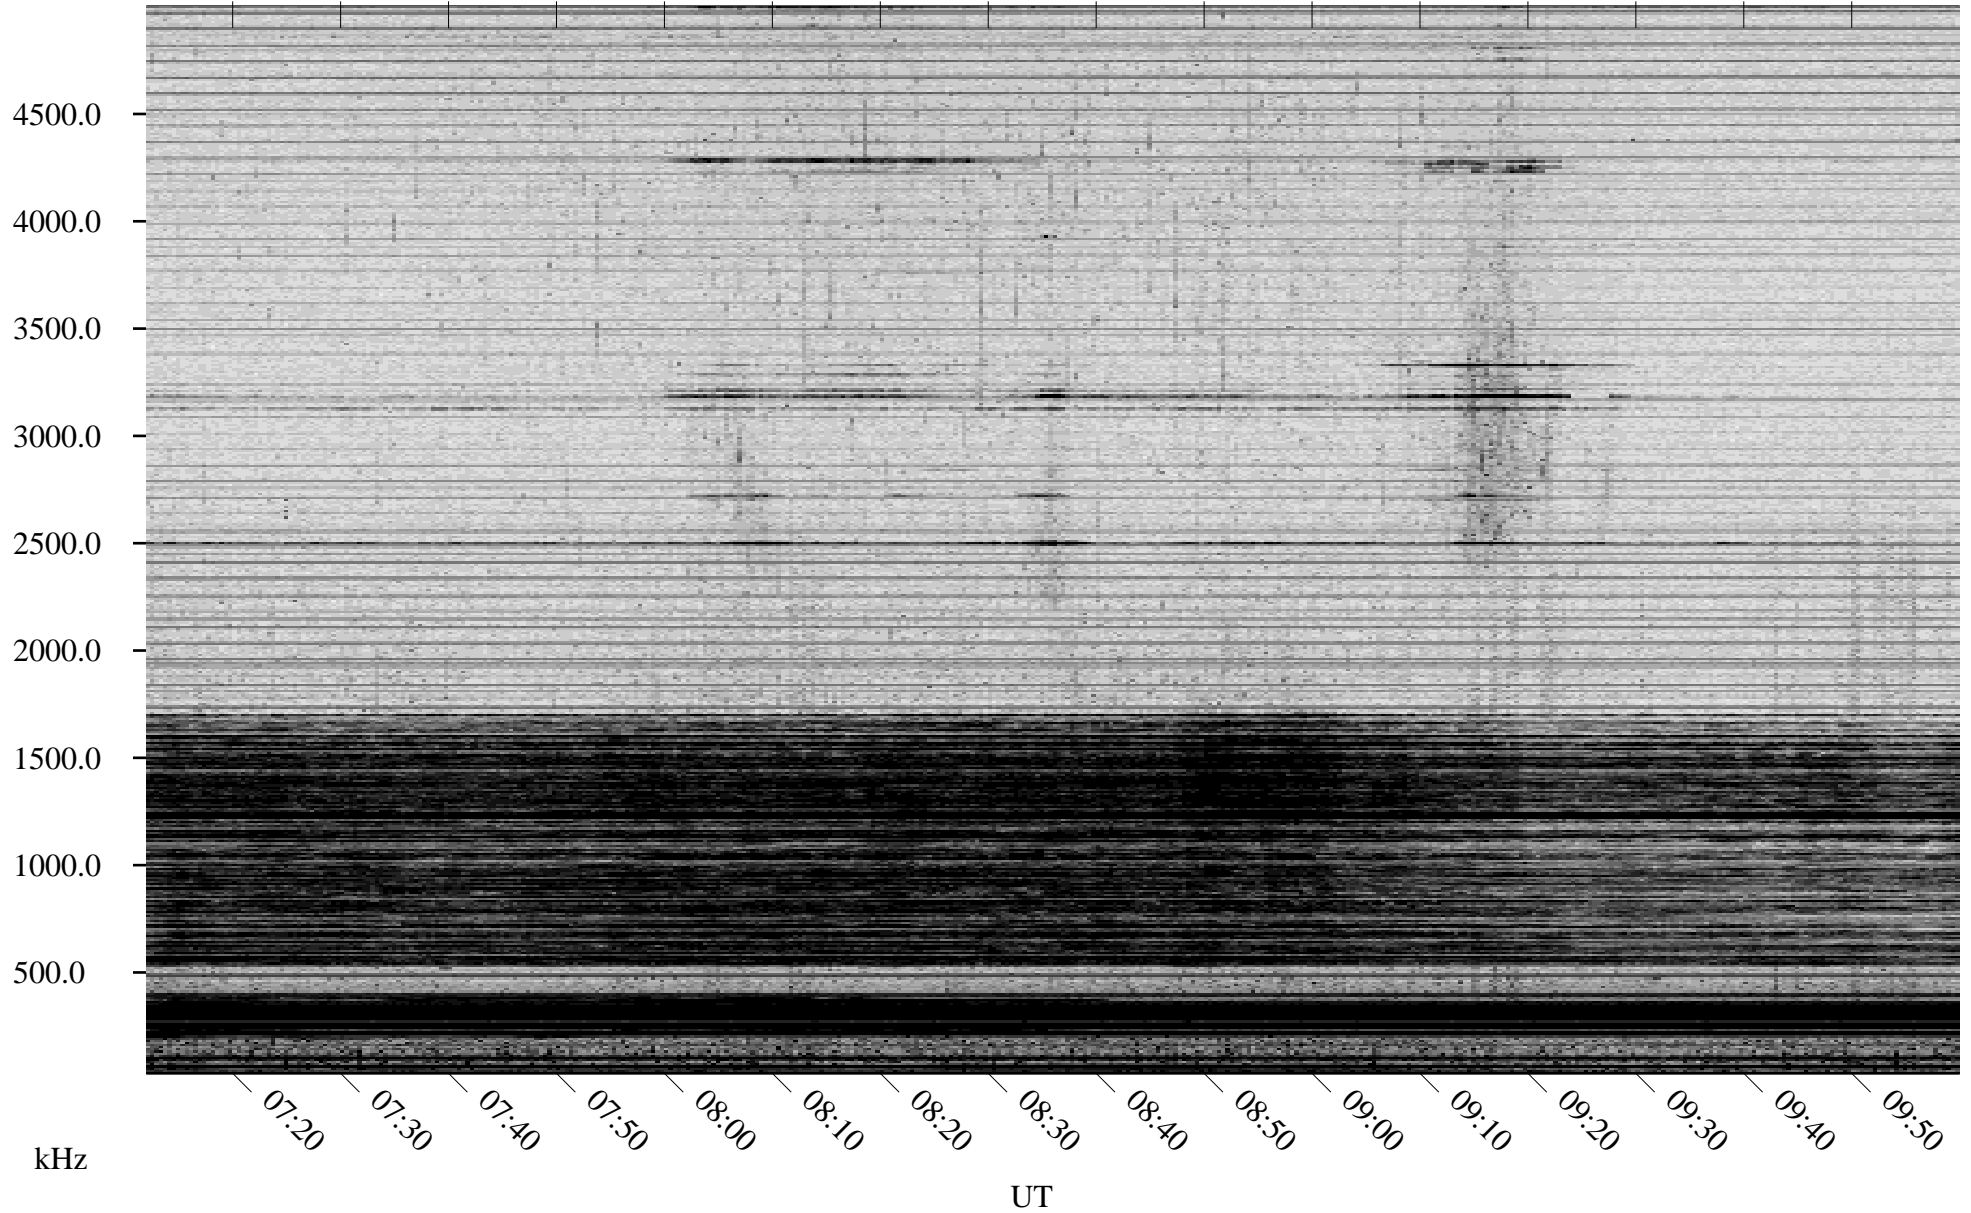

# 04/27/2008 Churchill, Manitoba

Linear Scale    Black = 161    White = 15

ch081171.r00SUm max\_12

Page 4

# 04/27/2008 Churchill, Manitoba

Linear Scale    Black = 161    White = 15

ch08117l.r00SUm max\_12

Page 5

# 04/27/2008 Churchill, Manitoba

Linear Scale    Black = 161    White = 15

ch081171.r00SUm max\_12

Page 6