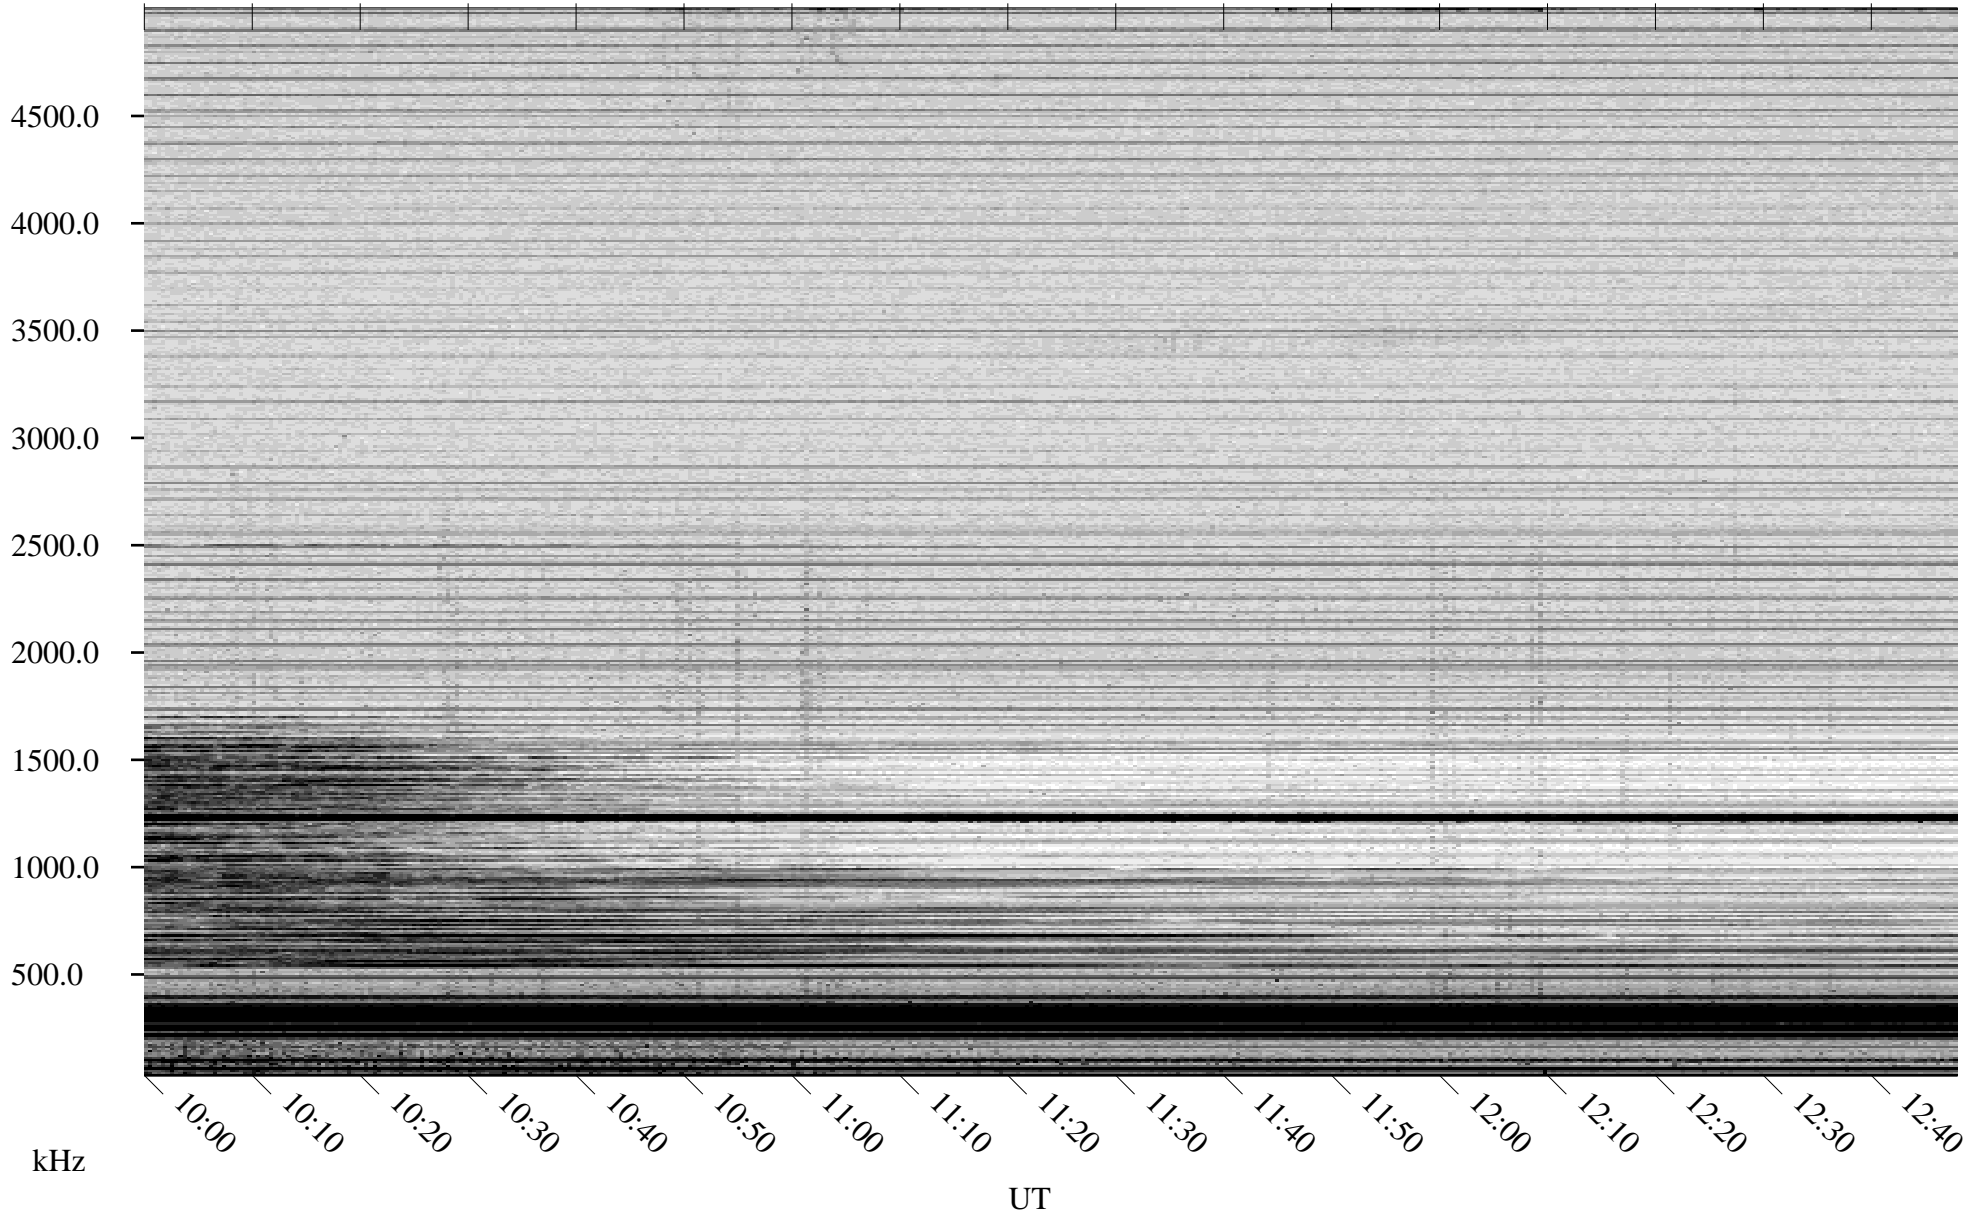

# 04/27/2008 Churchill, Manitoba

Linear Scale    Black = 161    White = 15

ch08117l.r00SUm max\_12

Page 5

# 04/27/2008 Churchill, Manitoba

Linear Scale    Black = 161    White = 15

ch081171.r00SUm max\_12

Page 6