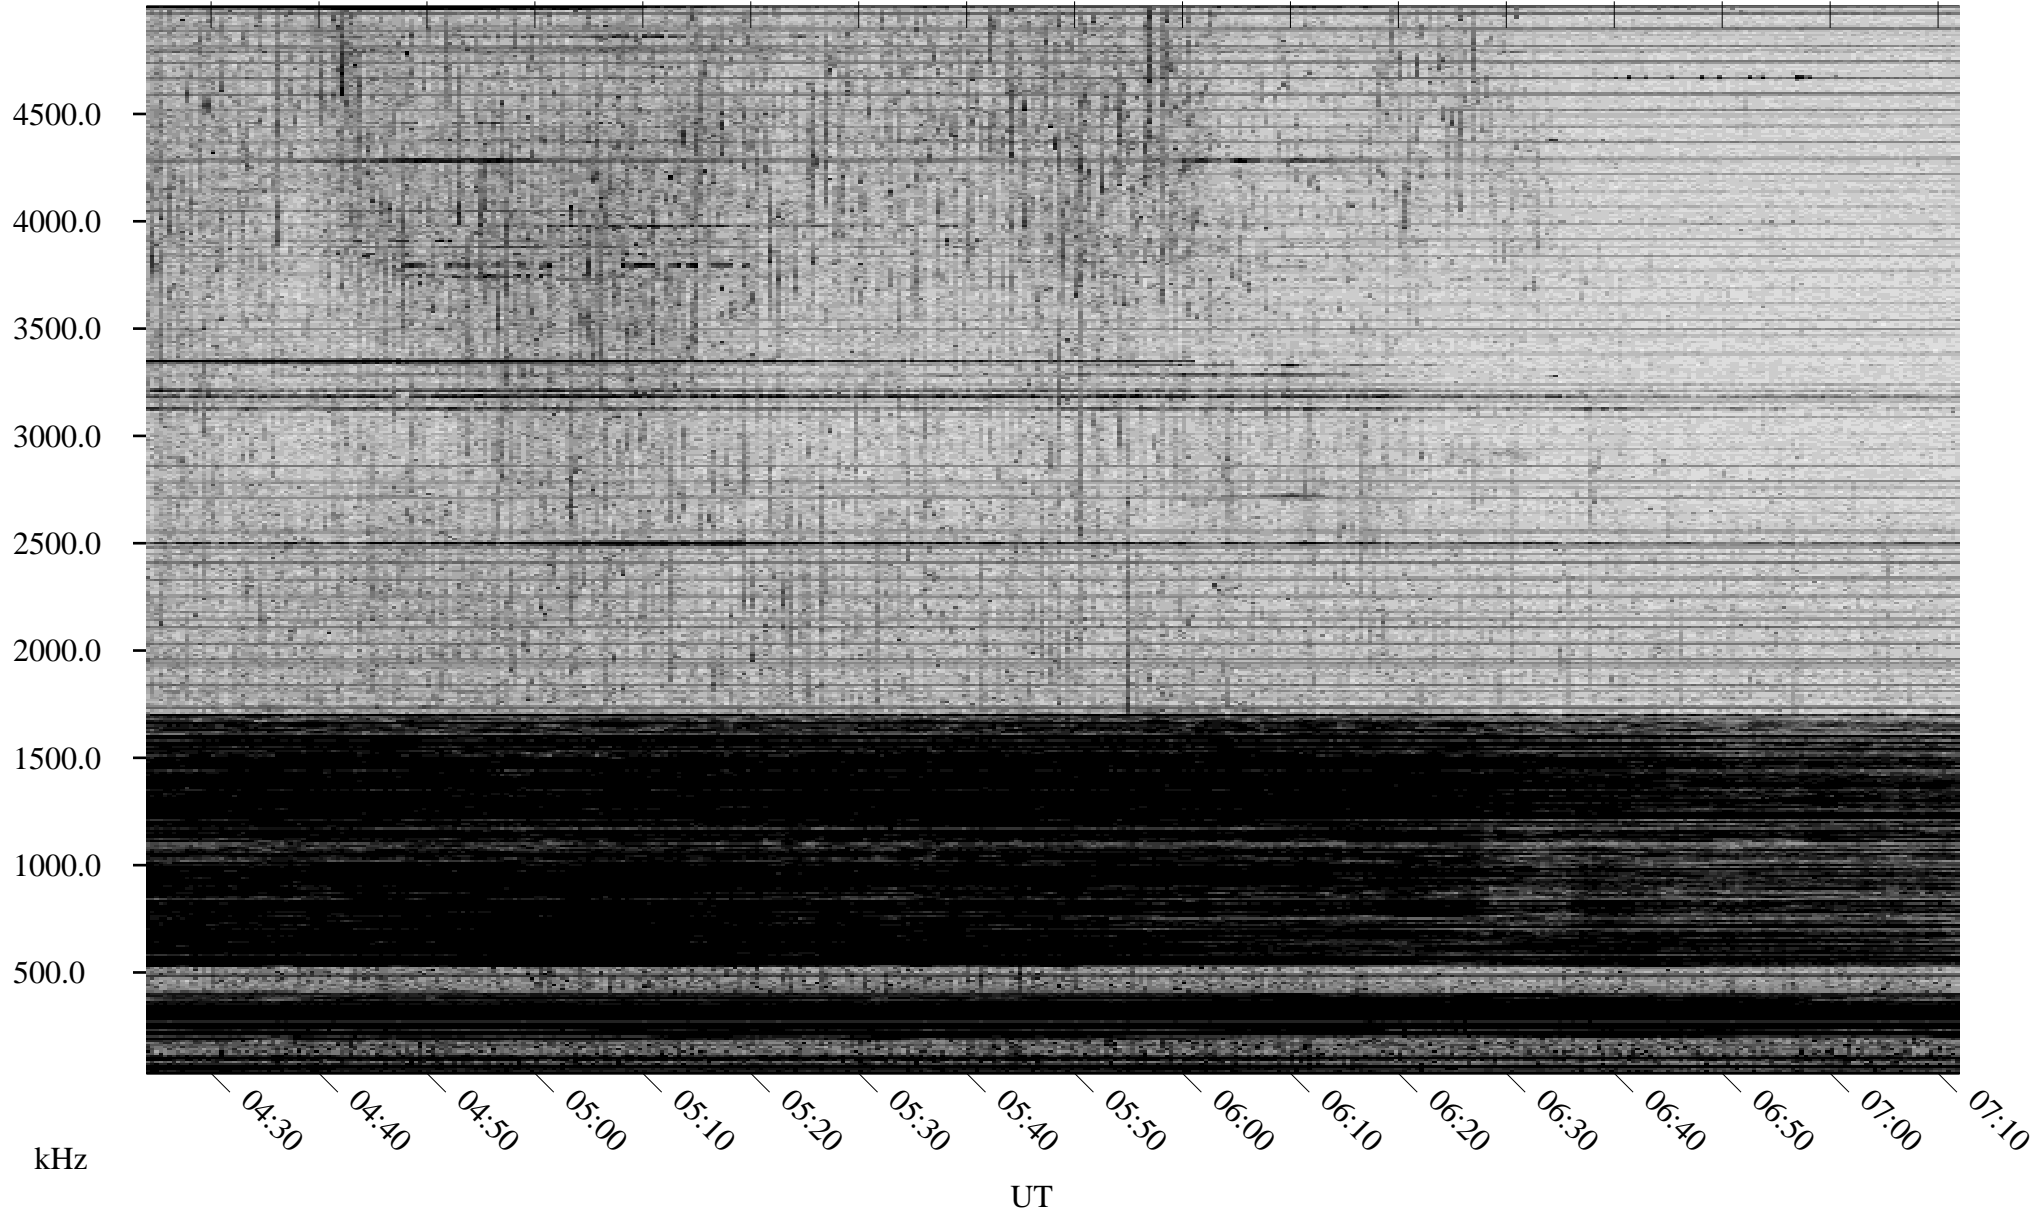

# 04/26/2008 Churchill, Manitoba

Linear Scale    Black = 161    White = 15

ch08117l.r00SUm max\_12

Page 1

# 04/26/2008 Churchill, Manitoba

Linear Scale    Black = 161    White = 15

ch081171.r00SUm max\_12

Page 2

# 04/27/2008 Churchill, Manitoba

Linear Scale    Black = 161    White = 15

ch081171.r00SUm max\_12

Page 3

# 04/27/2008 Churchill, Manitoba

Linear Scale    Black = 161    White = 15

ch081171.r00SUm max\_12

Page 4