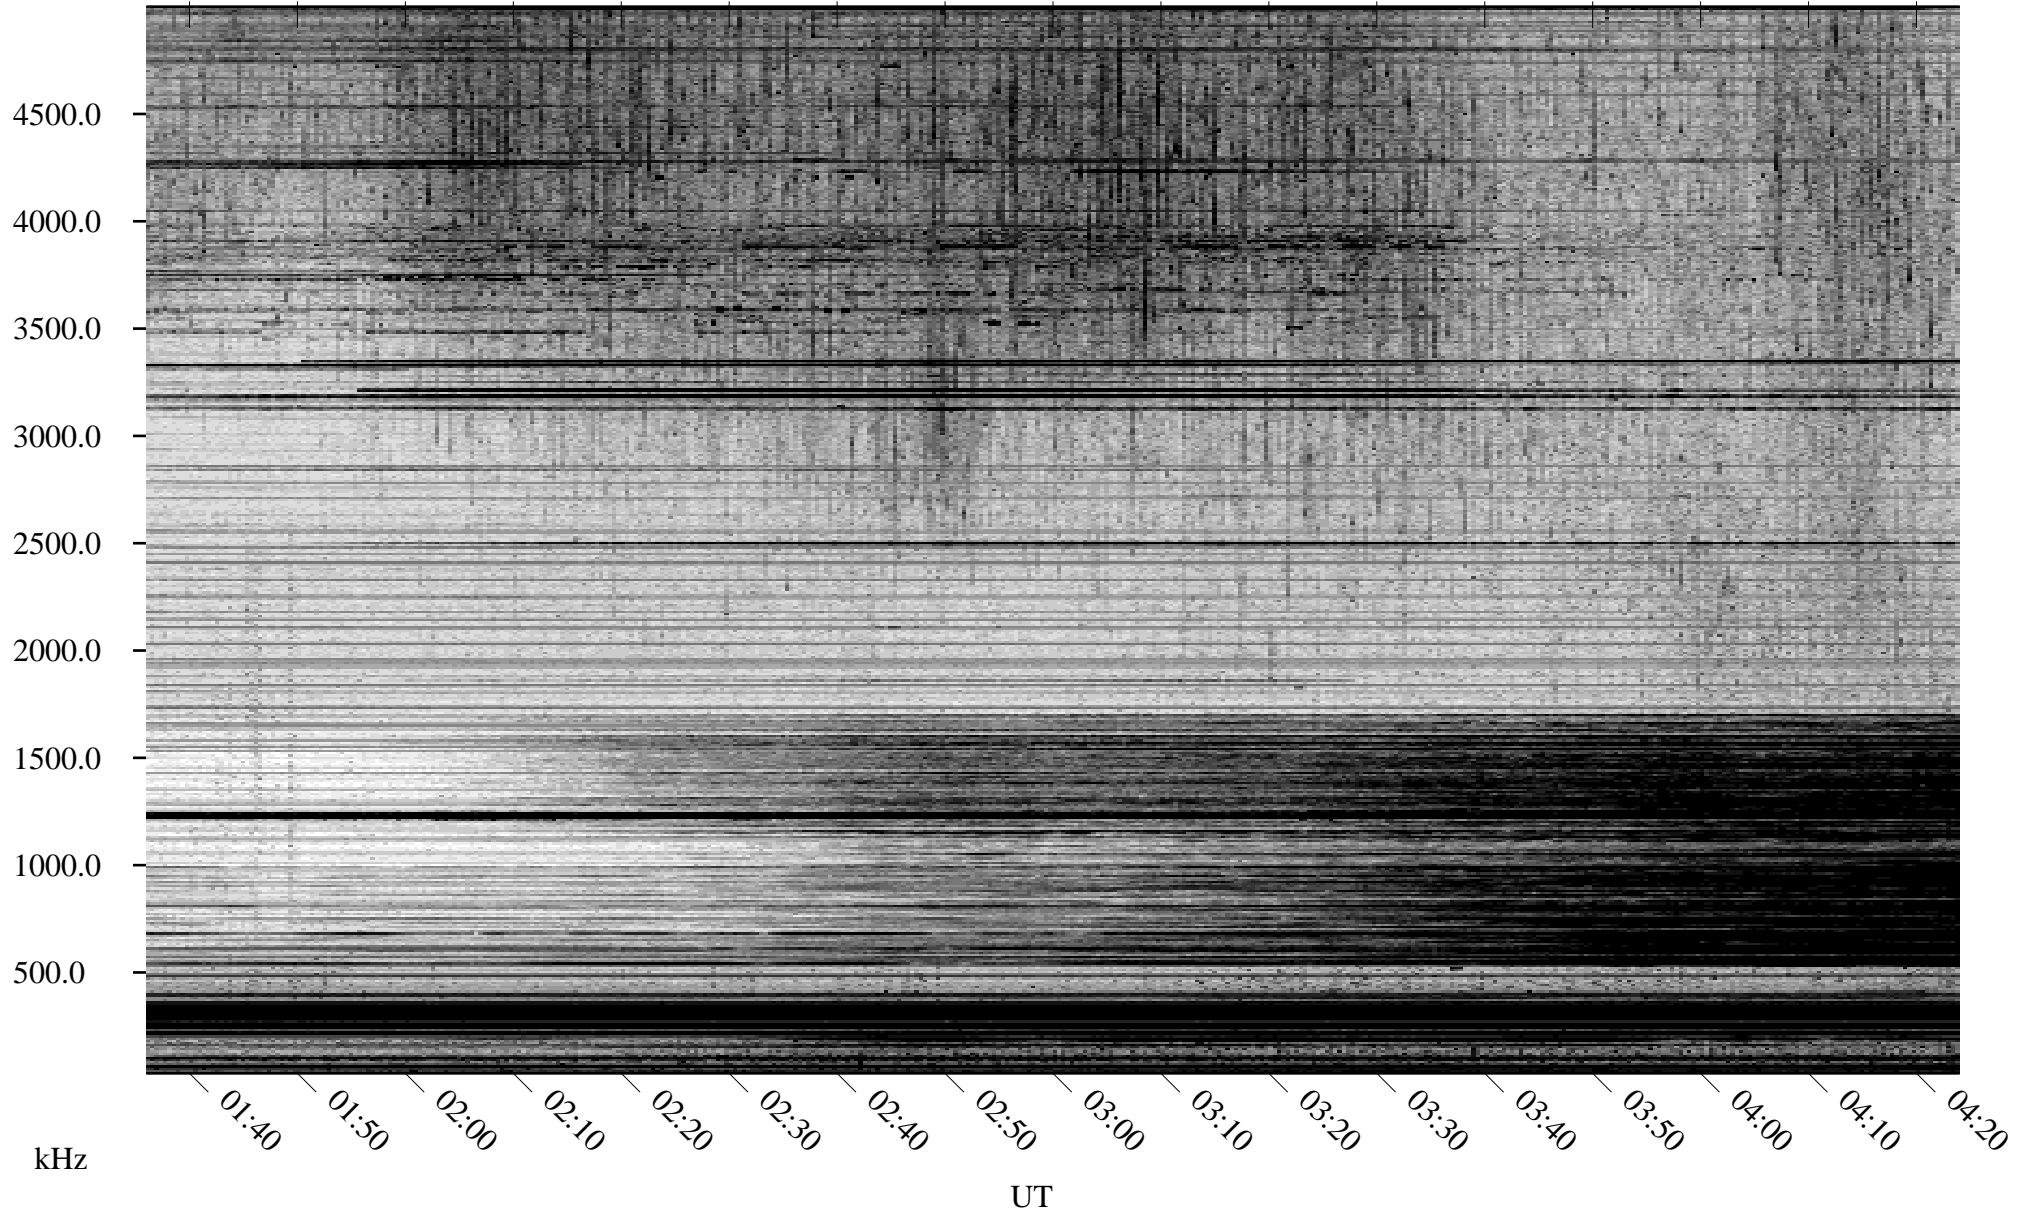

# 04/26/2008 Churchill, Manitoba

Linear Scale    Black = 161    White = 15

ch08117l.r00SUm max\_12

Page 1

# 04/26/2008 Churchill, Manitoba

Linear Scale    Black = 161    White = 15

ch081171.r00SUm max\_12

Page 2

# 04/27/2008 Churchill, Manitoba

Linear Scale    Black = 161    White = 15

ch081171.r00SUm max\_12

Page 3

# 04/27/2008 Churchill, Manitoba

Linear Scale    Black = 161    White = 15

ch081171.r00SUm max\_12

Page 4