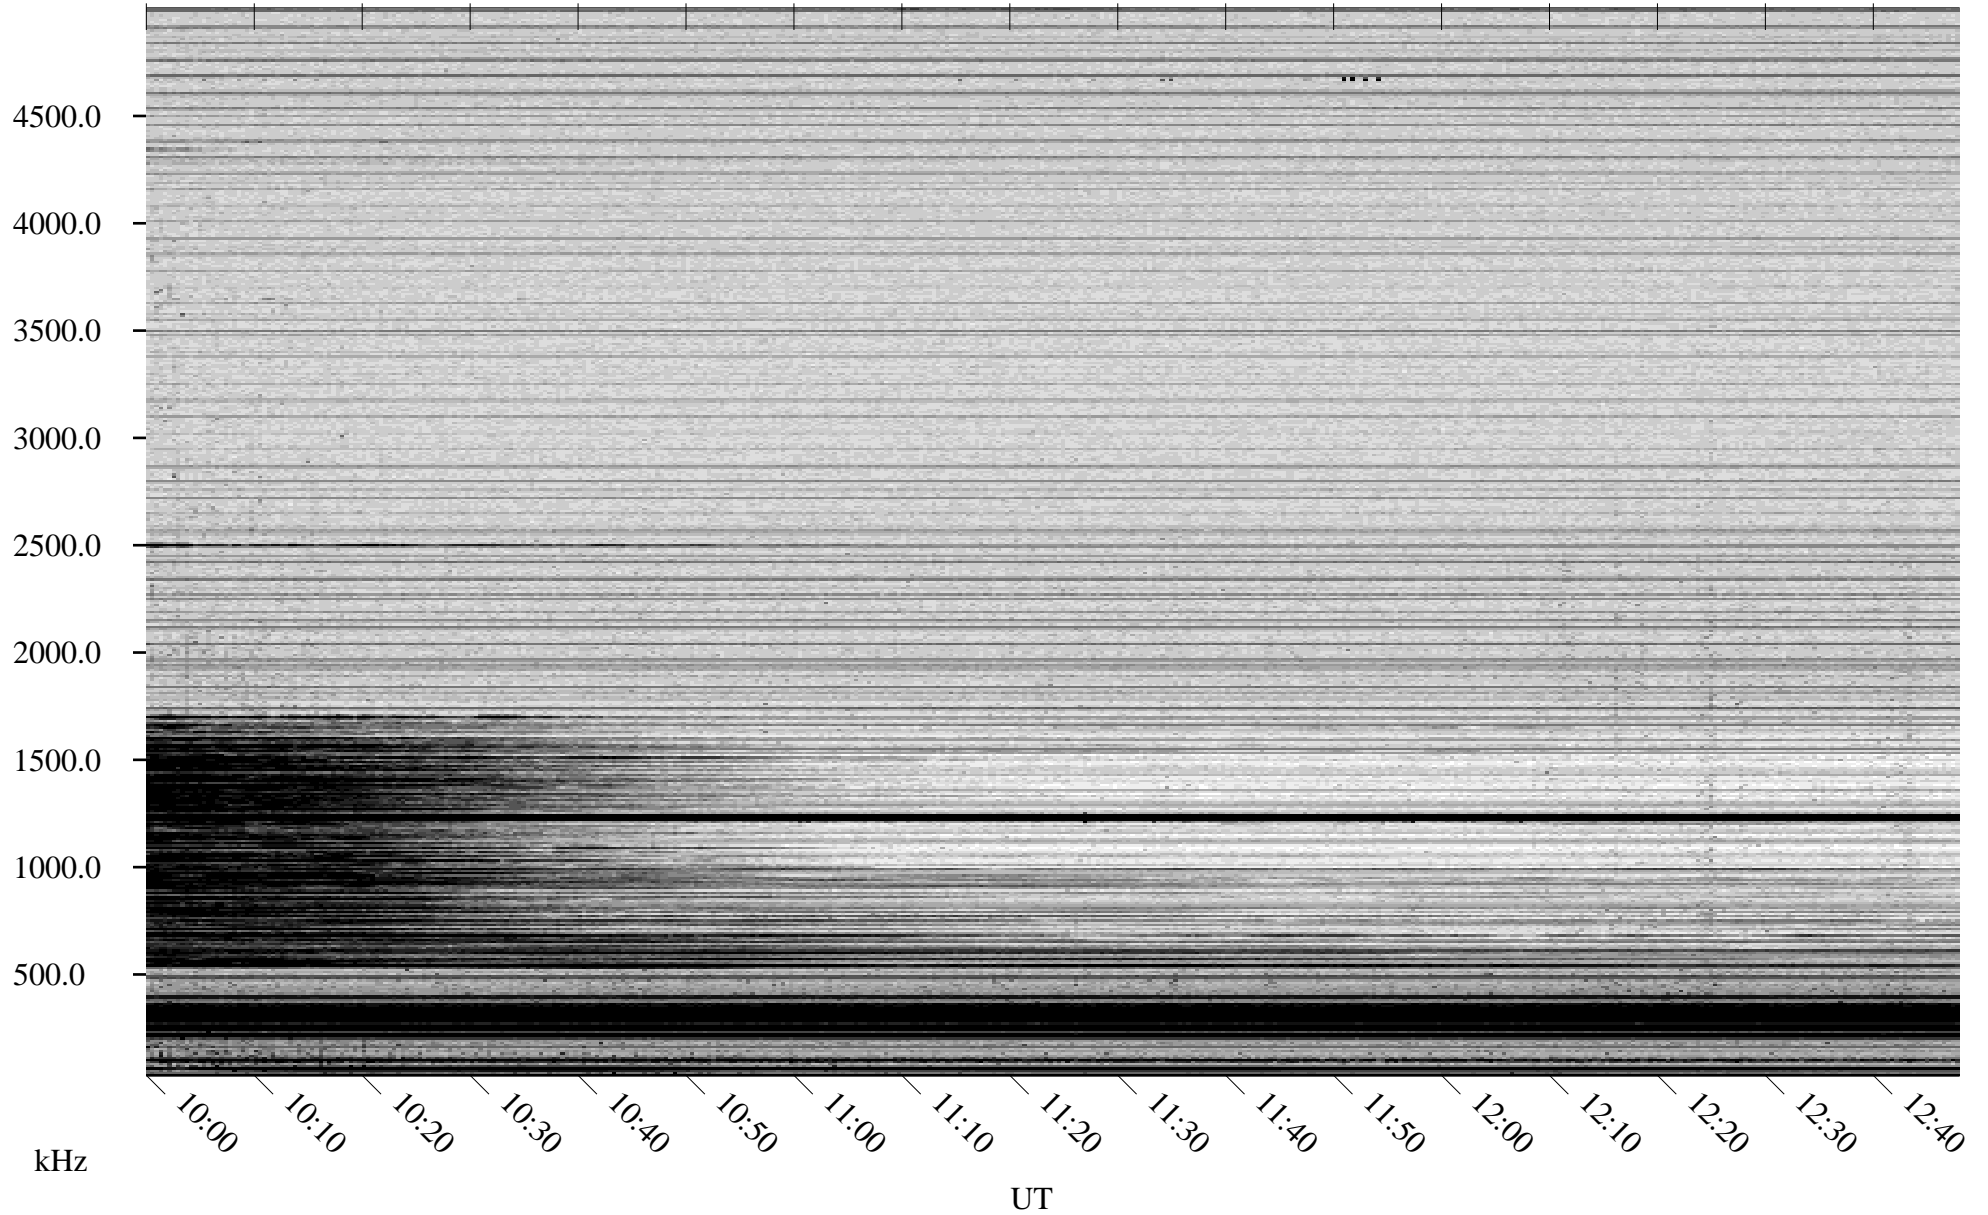

04/27/2008 Churchill, Manitoba

Linear Scale Black = 161 White = 15

ch08118l.r00SUm max_12

Page 1

04/27/2008 Churchill, Manitoba

Linear Scale Black = 161 White = 15

ch08118l.r00SUm max_12

Page 2

04/28/2008 Churchill, Manitoba

Linear Scale Black = 161 White = 15

ch08118l.r00SUm max_12

Page 3

04/28/2008 Churchill, Manitoba

Linear Scale Black = 161 White = 15

ch08118l.r00SUm max_12

Page 4

04/28/2008 Churchill, Manitoba

Linear Scale Black = 161 White = 15

ch08118l.r00SUm max_12

Page 5

04/28/2008 Churchill, Manitoba

Linear Scale Black = 161 White = 15

ch08118l.r00SUm max_12

Page 6

04/28/2008 Churchill, Manitoba

Linear Scale Black = 161 White = 15

ch08118l.r00SUm max_12

Page 7

04/28/2008 Churchill, Manitoba

Linear Scale Black = 161 White = 15

ch08118l.r00SUm max_12