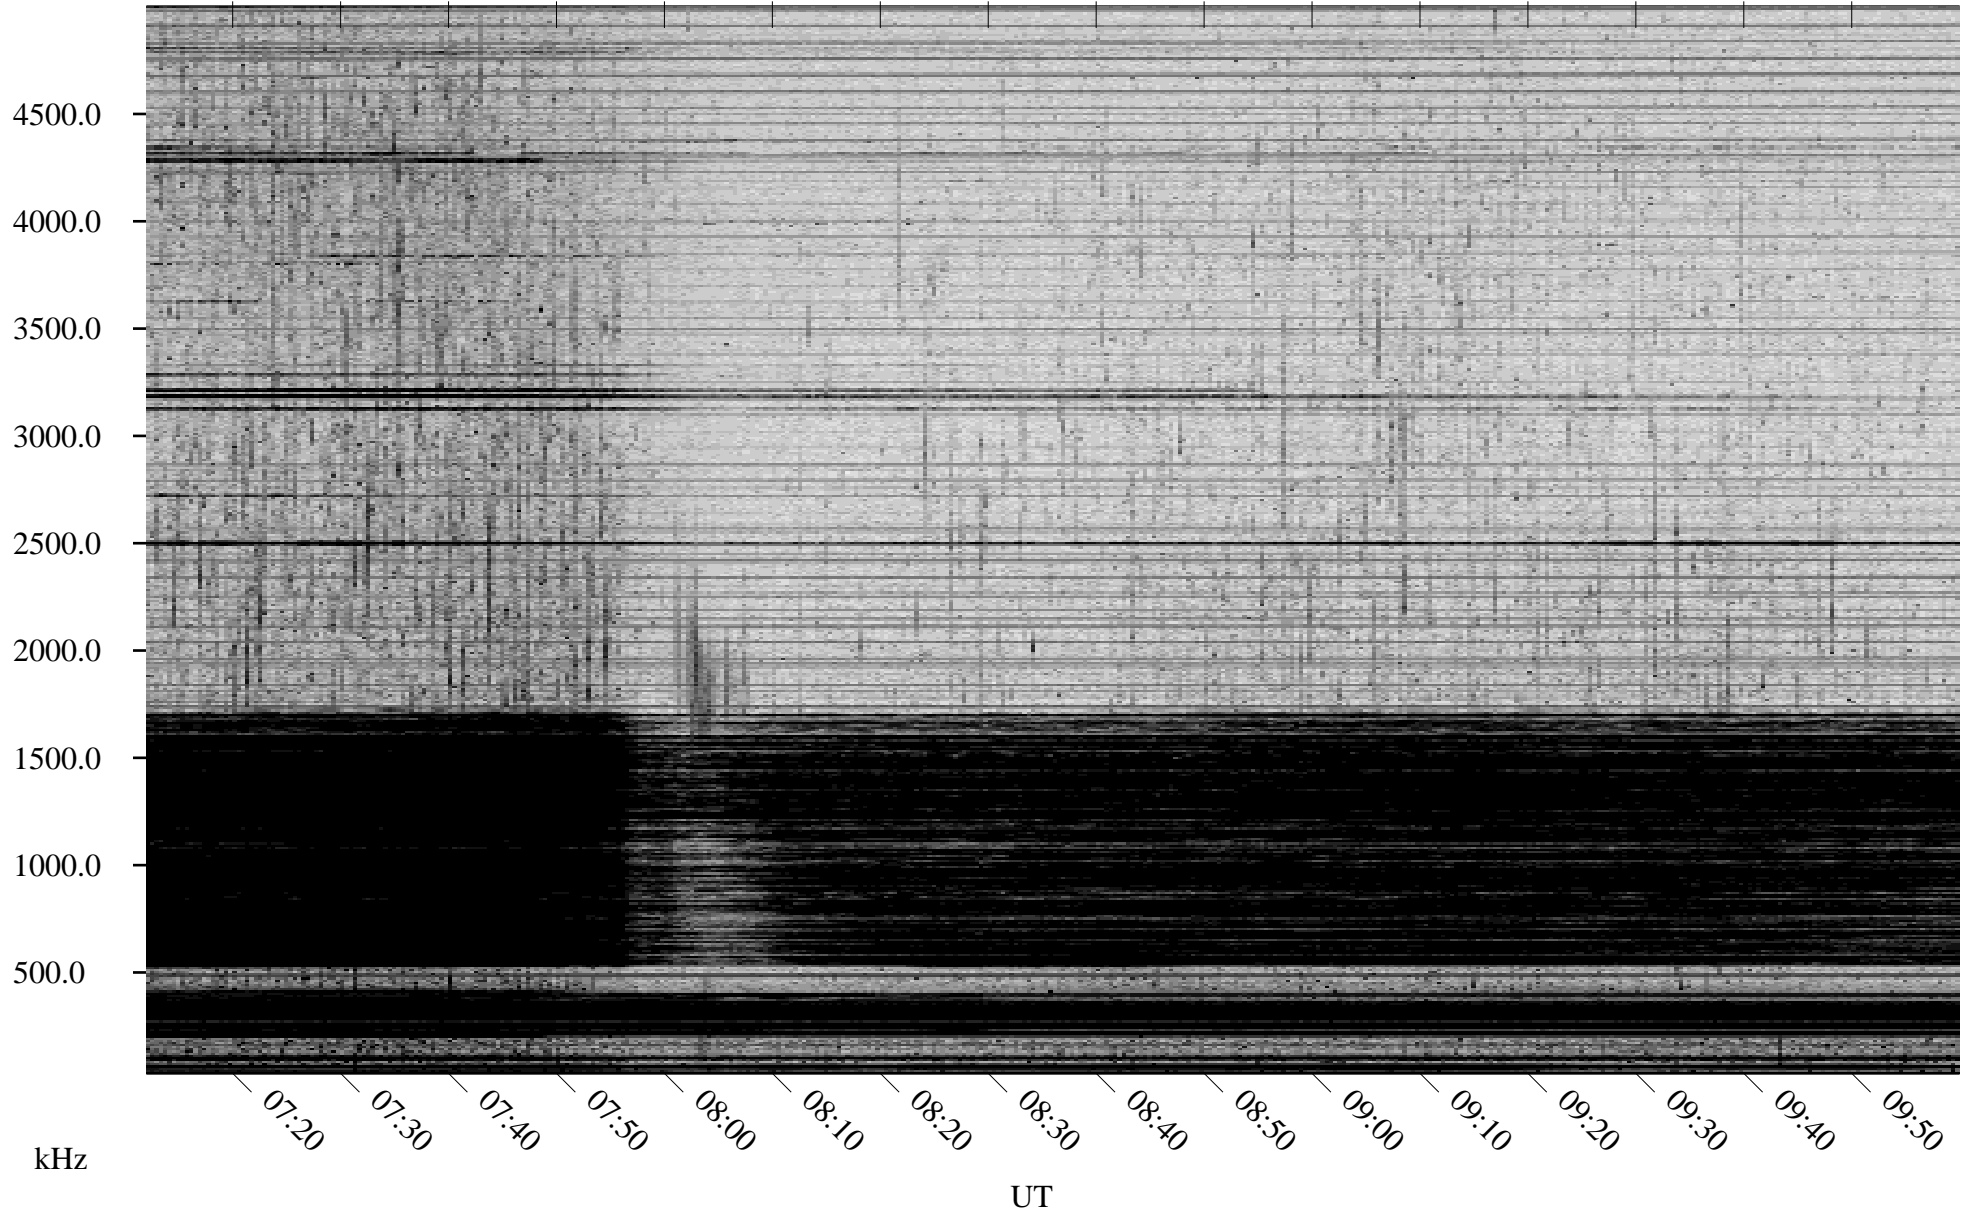

04/27/2008 Churchill, Manitoba

Linear Scale Black = 161 White = 15

ch08118l.r00SUm max_12

Page 1

04/27/2008 Churchill, Manitoba

Linear Scale Black = 161 White = 15

ch08118l.r00SUm max_12

Page 2

04/28/2008 Churchill, Manitoba

Linear Scale Black = 161 White = 15

ch08118l.r00SUm max_12

Page 3

04/28/2008 Churchill, Manitoba

Linear Scale Black = 161 White = 15

ch08118l.r00SUm max_12

Page 4

04/28/2008 Churchill, Manitoba

Linear Scale Black = 161 White = 15

ch08118l.r00SUm max_12

Page 5

04/28/2008 Churchill, Manitoba

Linear Scale Black = 161 White = 15

ch08118l.r00SUm max_12

Page 6

04/28/2008 Churchill, Manitoba

Linear Scale Black = 161 White = 15

ch08118l.r00SUm max_12

Page 7

04/28/2008 Churchill, Manitoba

Linear Scale Black = 161 White = 15

ch08118l.r00SUm max_12