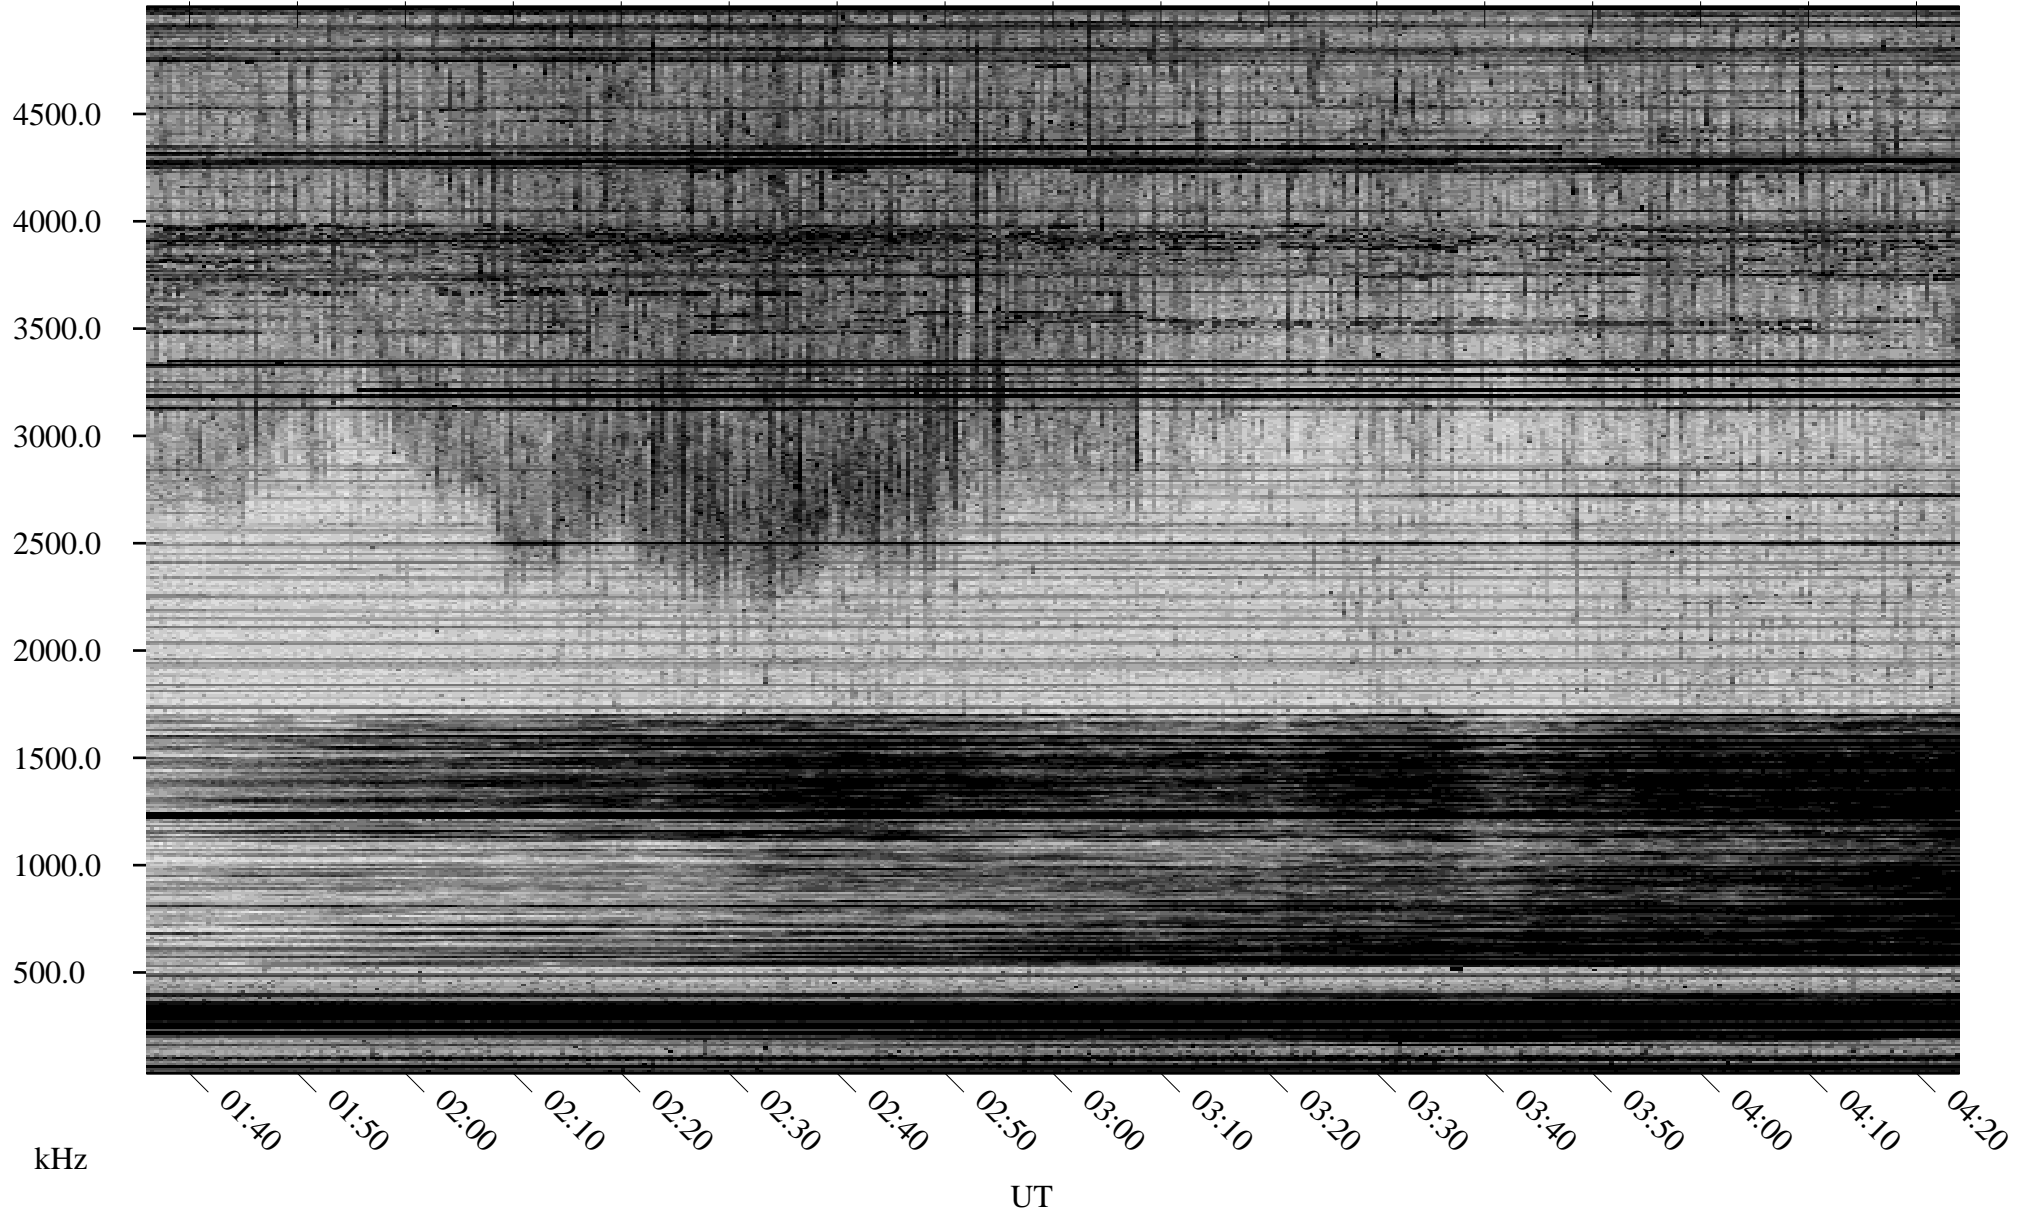

04/27/2008 Churchill, Manitoba

Linear Scale Black = 161 White = 15

ch08118l.r00SUm max_12

Page 1

04/27/2008 Churchill, Manitoba

Linear Scale Black = 161 White = 15

ch08118l.r00SUm max_12

Page 2

04/28/2008 Churchill, Manitoba

Linear Scale Black = 161 White = 15

ch08118l.r00SUm max_12

Page 3

04/28/2008 Churchill, Manitoba

Linear Scale Black = 161 White = 15

ch08118l.r00SUm max_12

Page 4

04/28/2008 Churchill, Manitoba

Linear Scale Black = 161 White = 15

ch08118l.r00SUm max_12

Page 5

04/28/2008 Churchill, Manitoba

Linear Scale Black = 161 White = 15

ch08118l.r00SUm max_12

Page 6

04/28/2008 Churchill, Manitoba

Linear Scale Black = 161 White = 15

ch08118l.r00SUm max_12

Page 7

04/28/2008 Churchill, Manitoba

Linear Scale Black = 161 White = 15

ch08118l.r00SUm max_12