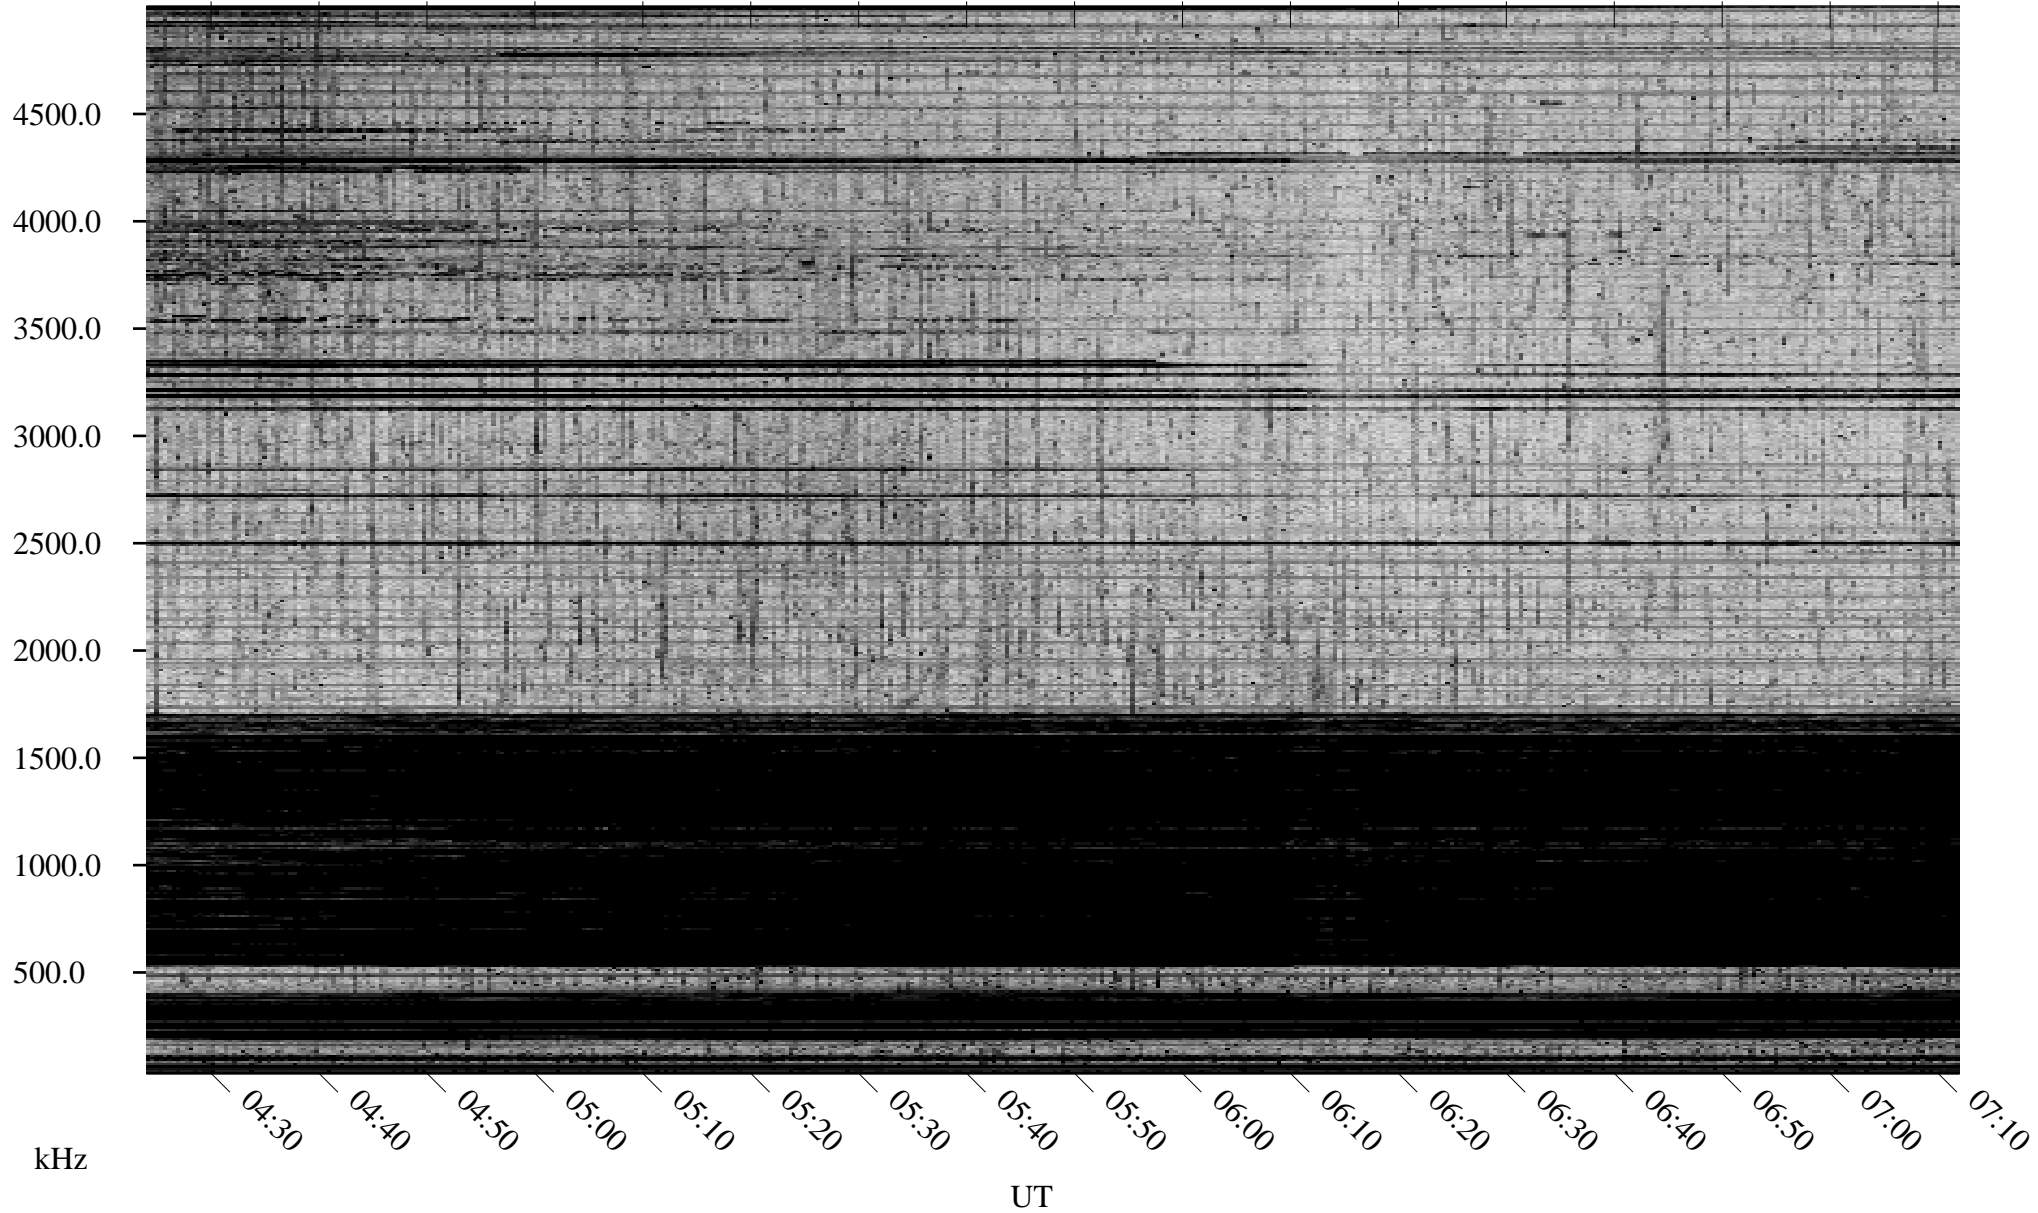

04/27/2008 Churchill, Manitoba

Linear Scale Black = 161 White = 15

ch08118l.r00SUm max_12

Page 1

04/27/2008 Churchill, Manitoba

Linear Scale Black = 161 White = 15

ch08118l.r00SUm max_12

Page 2

04/28/2008 Churchill, Manitoba

Linear Scale Black = 161 White = 15

ch08118l.r00SUm max_12

Page 3

04/28/2008 Churchill, Manitoba

Linear Scale Black = 161 White = 15

ch08118l.r00SUm max_12

Page 4

04/28/2008 Churchill, Manitoba

Linear Scale Black = 161 White = 15

ch08118l.r00SUm max_12

Page 5

04/28/2008 Churchill, Manitoba

Linear Scale Black = 161 White = 15

ch08118l.r00SUm max_12

Page 6

04/28/2008 Churchill, Manitoba

Linear Scale Black = 161 White = 15

ch08118l.r00SUm max_12

Page 7

04/28/2008 Churchill, Manitoba

Linear Scale Black = 161 White = 15

ch08118l.r00SUm max_12