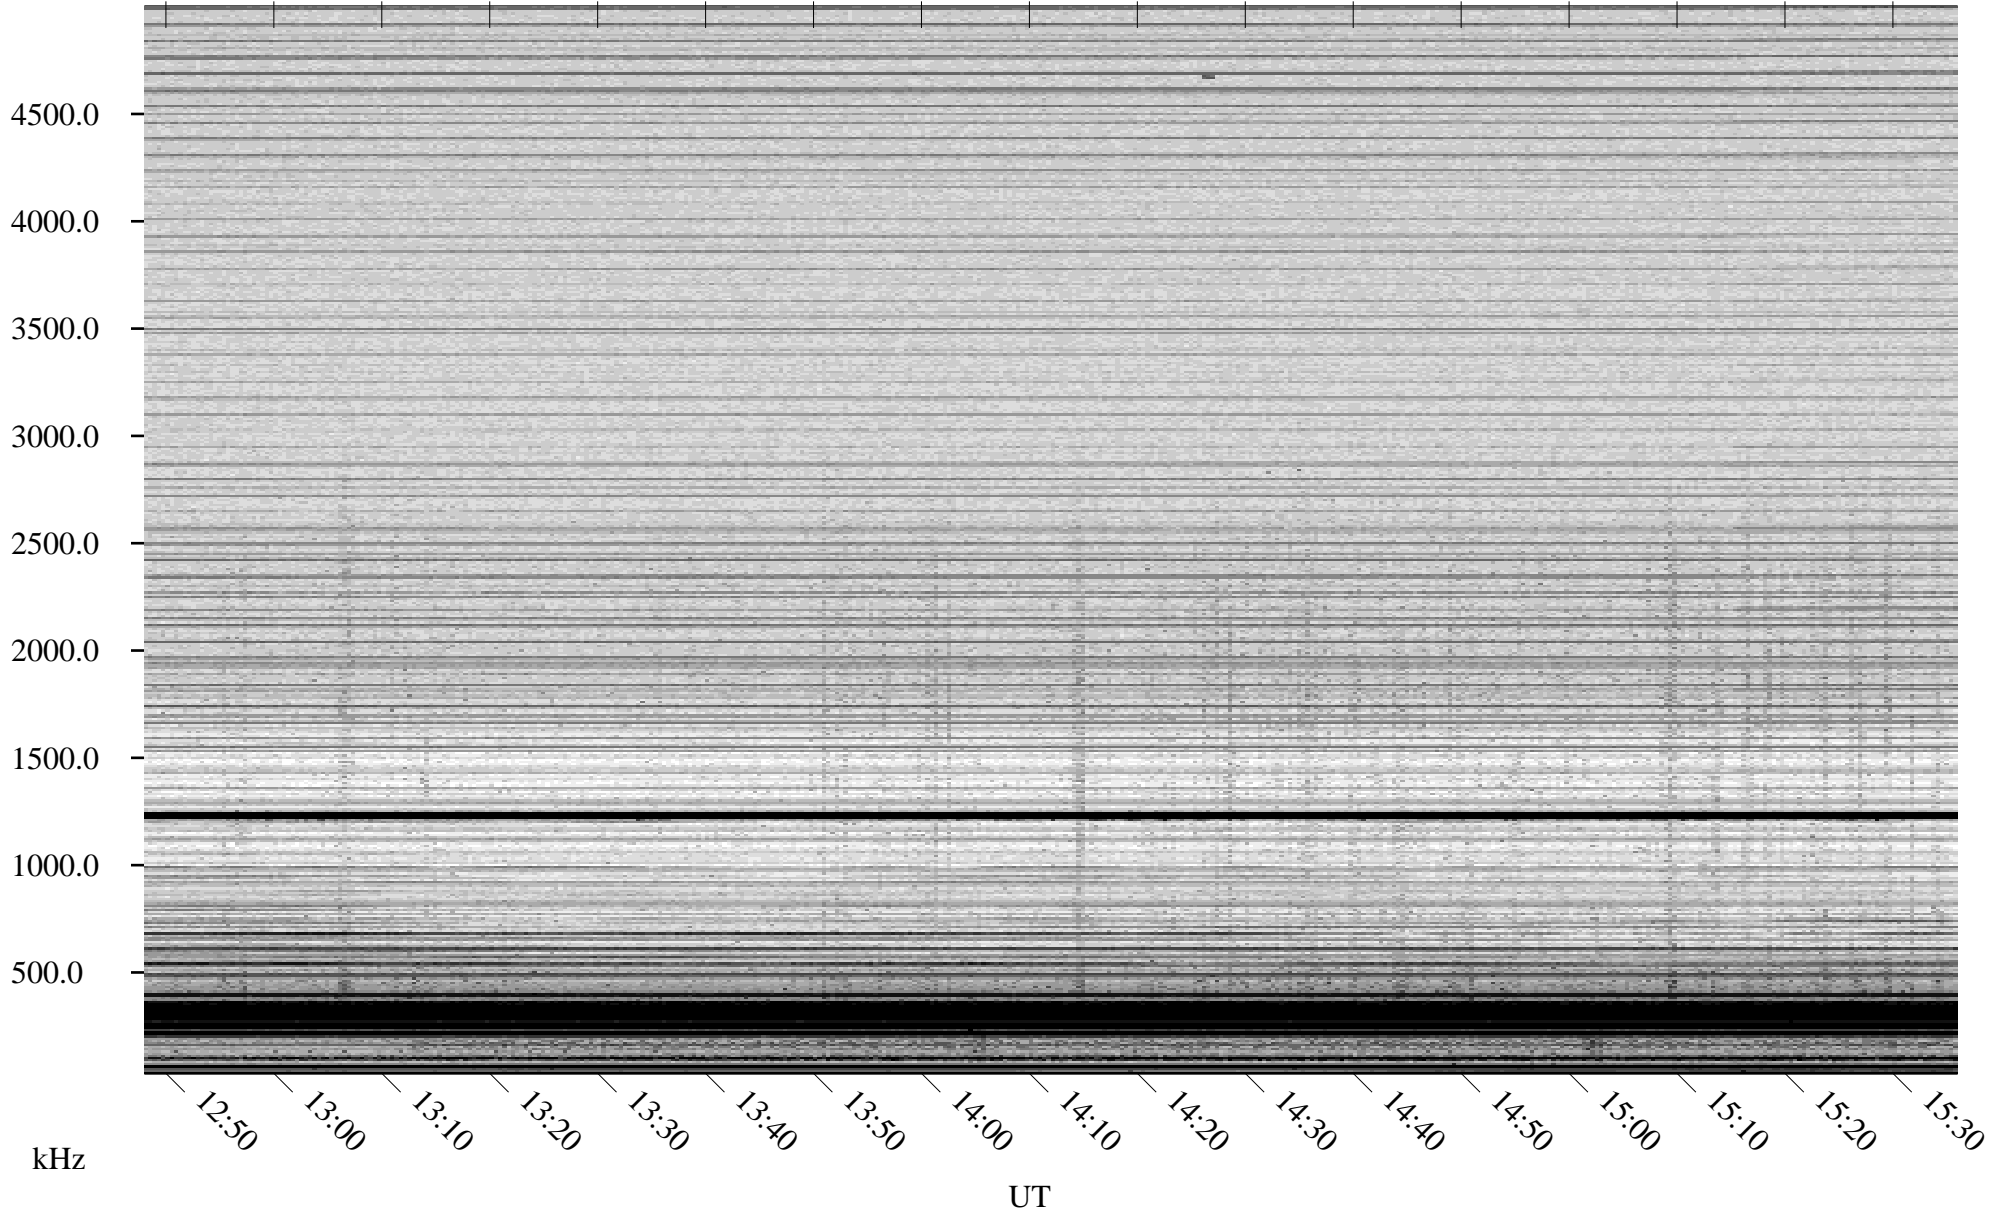

04/27/2008 Churchill, Manitoba

Linear Scale Black = 161 White = 15

ch08118l.r00SUm max_12

Page 1

04/27/2008 Churchill, Manitoba

Linear Scale Black = 161 White = 15

ch08118l.r00SUm max_12

Page 2

04/28/2008 Churchill, Manitoba

Linear Scale Black = 161 White = 15

ch08118l.r00SUm max_12

Page 3

04/28/2008 Churchill, Manitoba

Linear Scale Black = 161 White = 15

ch08118l.r00SUm max_12

Page 4

04/28/2008 Churchill, Manitoba

Linear Scale Black = 161 White = 15

ch08118l.r00SUm max_12

Page 5

04/28/2008 Churchill, Manitoba

Linear Scale Black = 161 White = 15

ch08118l.r00SUm max_12

Page 6

04/28/2008 Churchill, Manitoba

Linear Scale Black = 161 White = 15

ch08118l.r00SUm max_12

Page 7

04/28/2008 Churchill, Manitoba

Linear Scale Black = 161 White = 15

ch08118l.r00SUm max_12