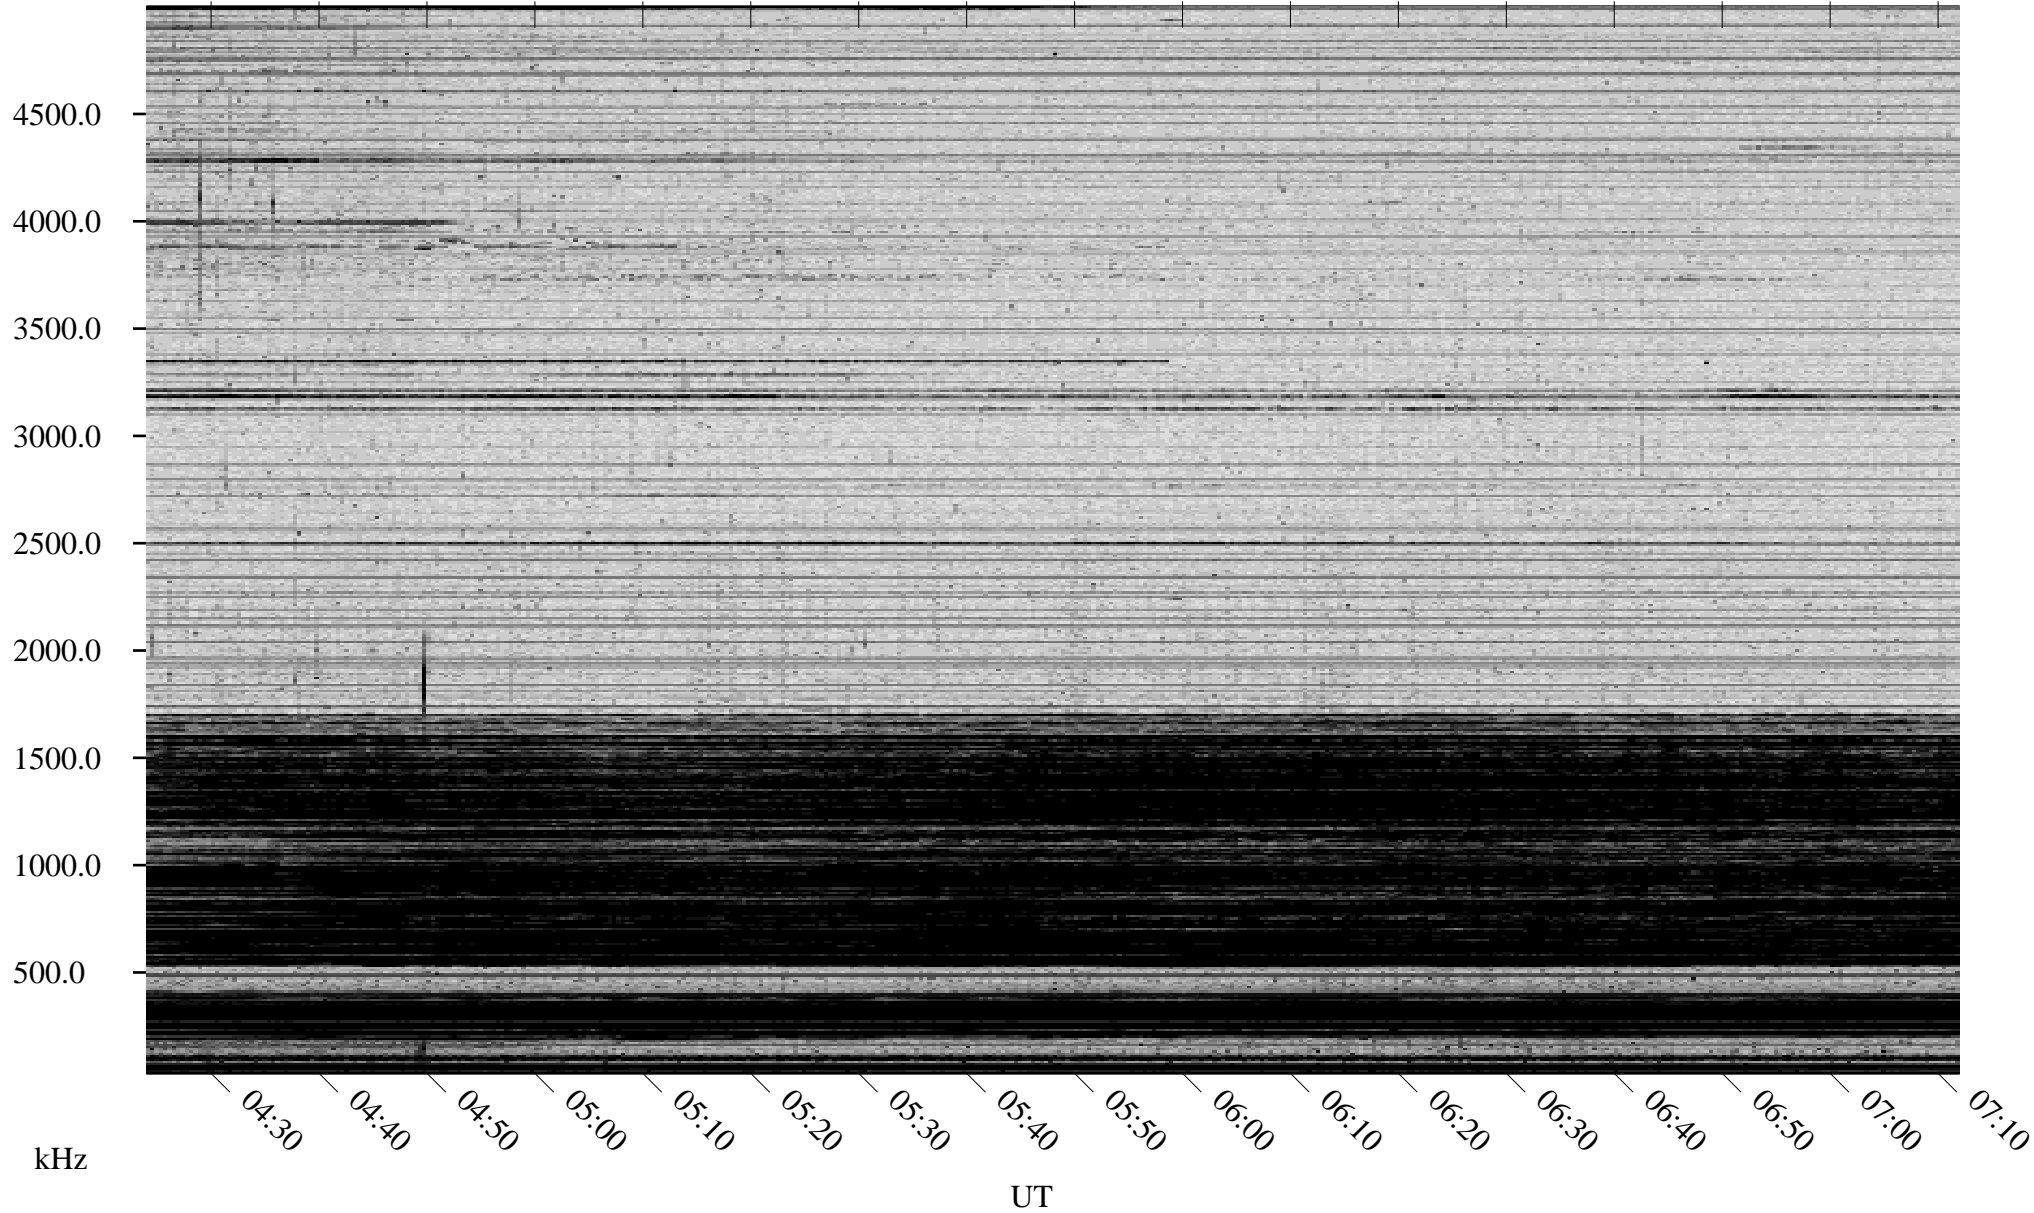

04/28/2008 Churchill, Manitoba

Linear Scale Black = 161 White = 15

ch08119l.r00SUm max_12

Page 1

04/28/2008 Churchill, Manitoba

Linear Scale Black = 161 White = 15

ch08119l.r00SUm max_12

Page 2

04/29/2008 Churchill, Manitoba

Linear Scale Black = 161 White = 15

ch08119l.r00SUm max_12

Page 3

04/29/2008 Churchill, Manitoba

Linear Scale Black = 161 White = 15

ch08119l.r00SUm max_12

Page 4

04/29/2008 Churchill, Manitoba

Linear Scale Black = 161 White = 15

ch08119l.r00SUm max_12

Page 5

04/29/2008 Churchill, Manitoba

Linear Scale Black = 161 White = 15

ch08119l.r00SUm max_12

Page 6

04/29/2008 Churchill, Manitoba

Linear Scale Black = 161 White = 15

ch08119l.r00SUm max_12

Page 7

04/29/2008 Churchill, Manitoba

Linear Scale Black = 161 White = 15

ch08119l.r00SUm max_12