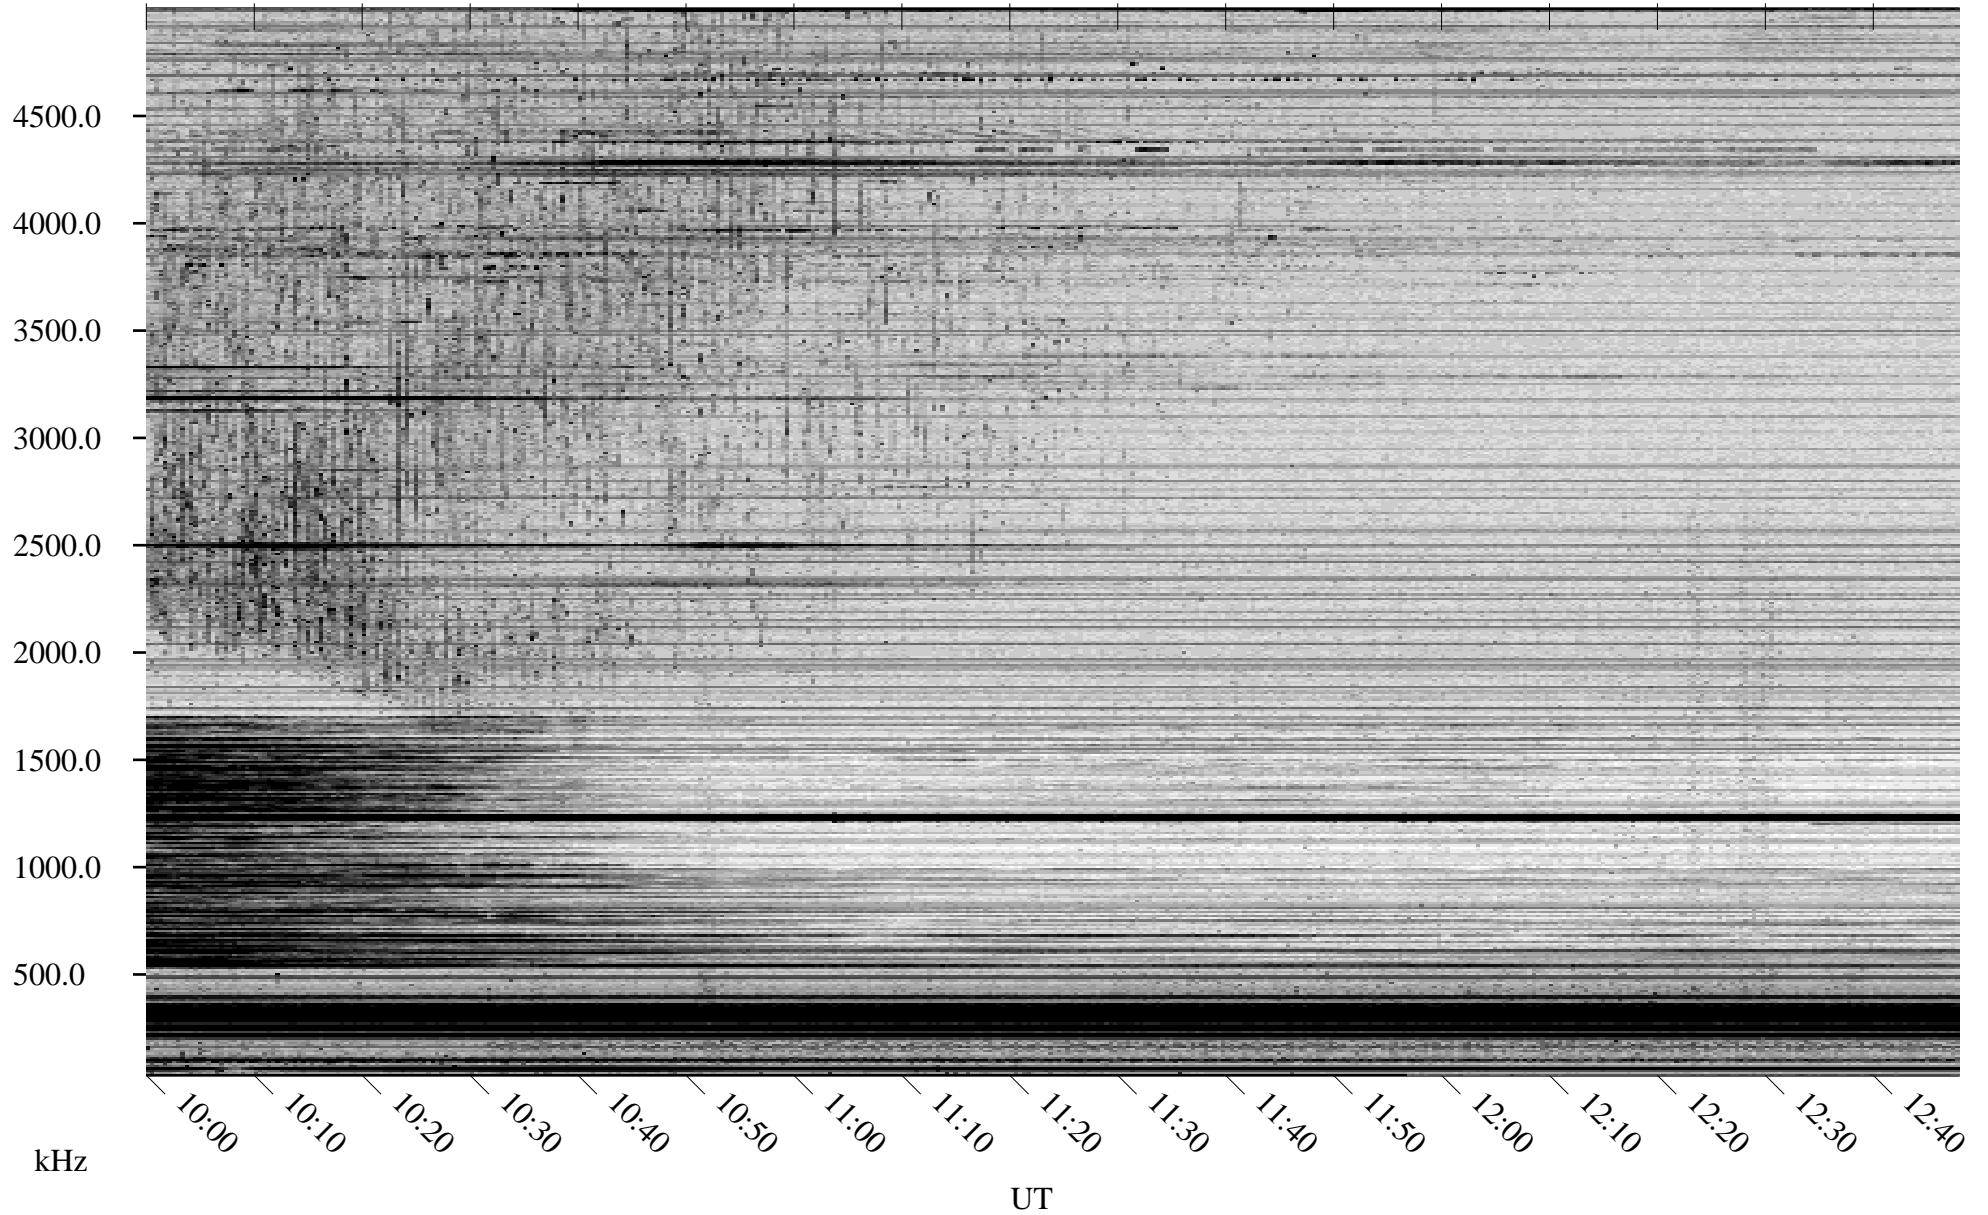

04/28/2008 Churchill, Manitoba

Linear Scale Black = 161 White = 15

ch08119l.r00SUm max_12

Page 1

04/28/2008 Churchill, Manitoba

Linear Scale Black = 161 White = 15

ch08119l.r00SUm max_12

Page 2

04/29/2008 Churchill, Manitoba

Linear Scale Black = 161 White = 15

ch08119l.r00SUm max_12

Page 3

04/29/2008 Churchill, Manitoba

Linear Scale Black = 161 White = 15

ch08119l.r00SUm max_12

Page 4

04/29/2008 Churchill, Manitoba

Linear Scale Black = 161 White = 15

ch08119l.r00SUm max_12

Page 5

04/29/2008 Churchill, Manitoba

Linear Scale Black = 161 White = 15

ch08119l.r00SUm max_12

Page 6

04/29/2008 Churchill, Manitoba

Linear Scale Black = 161 White = 15

ch08119l.r00SUm max_12

Page 7

04/29/2008 Churchill, Manitoba

Linear Scale Black = 161 White = 15

ch08119l.r00SUm max_12