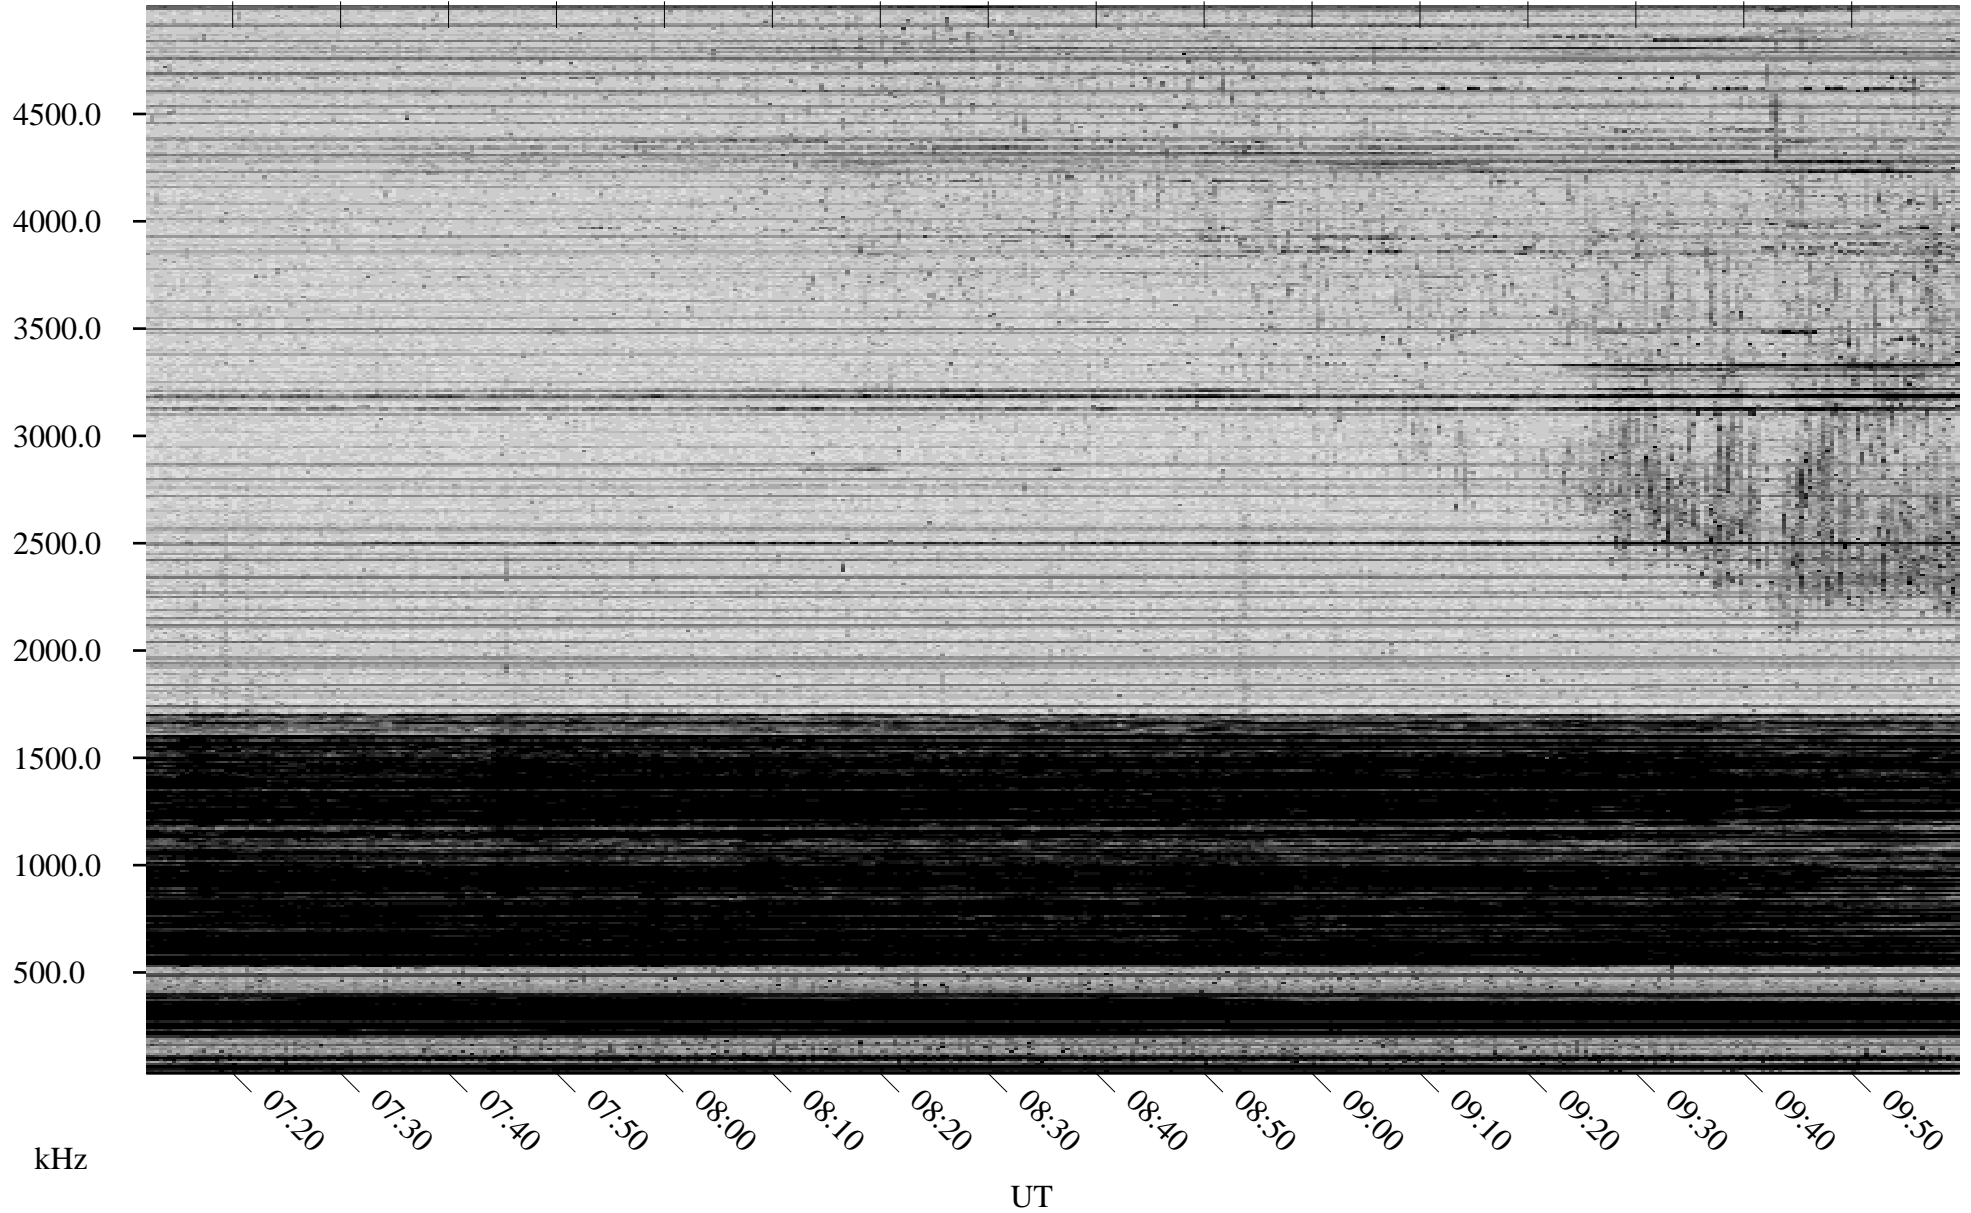

04/28/2008 Churchill, Manitoba

Linear Scale Black = 161 White = 15

ch08119l.r00SUm max_12

Page 1

04/28/2008 Churchill, Manitoba

Linear Scale Black = 161 White = 15

ch08119l.r00SUm max_12

Page 2

04/29/2008 Churchill, Manitoba

Linear Scale Black = 161 White = 15

ch08119l.r00SUm max_12

Page 3

04/29/2008 Churchill, Manitoba

Linear Scale Black = 161 White = 15

ch08119l.r00SUm max_12

Page 4

04/29/2008 Churchill, Manitoba

Linear Scale Black = 161 White = 15

ch08119l.r00SUm max_12

Page 5

04/29/2008 Churchill, Manitoba

Linear Scale Black = 161 White = 15

ch08119l.r00SUm max_12

Page 6

04/29/2008 Churchill, Manitoba

Linear Scale Black = 161 White = 15

ch08119l.r00SUm max_12

Page 7

04/29/2008 Churchill, Manitoba

Linear Scale Black = 161 White = 15

ch08119l.r00SUm max_12