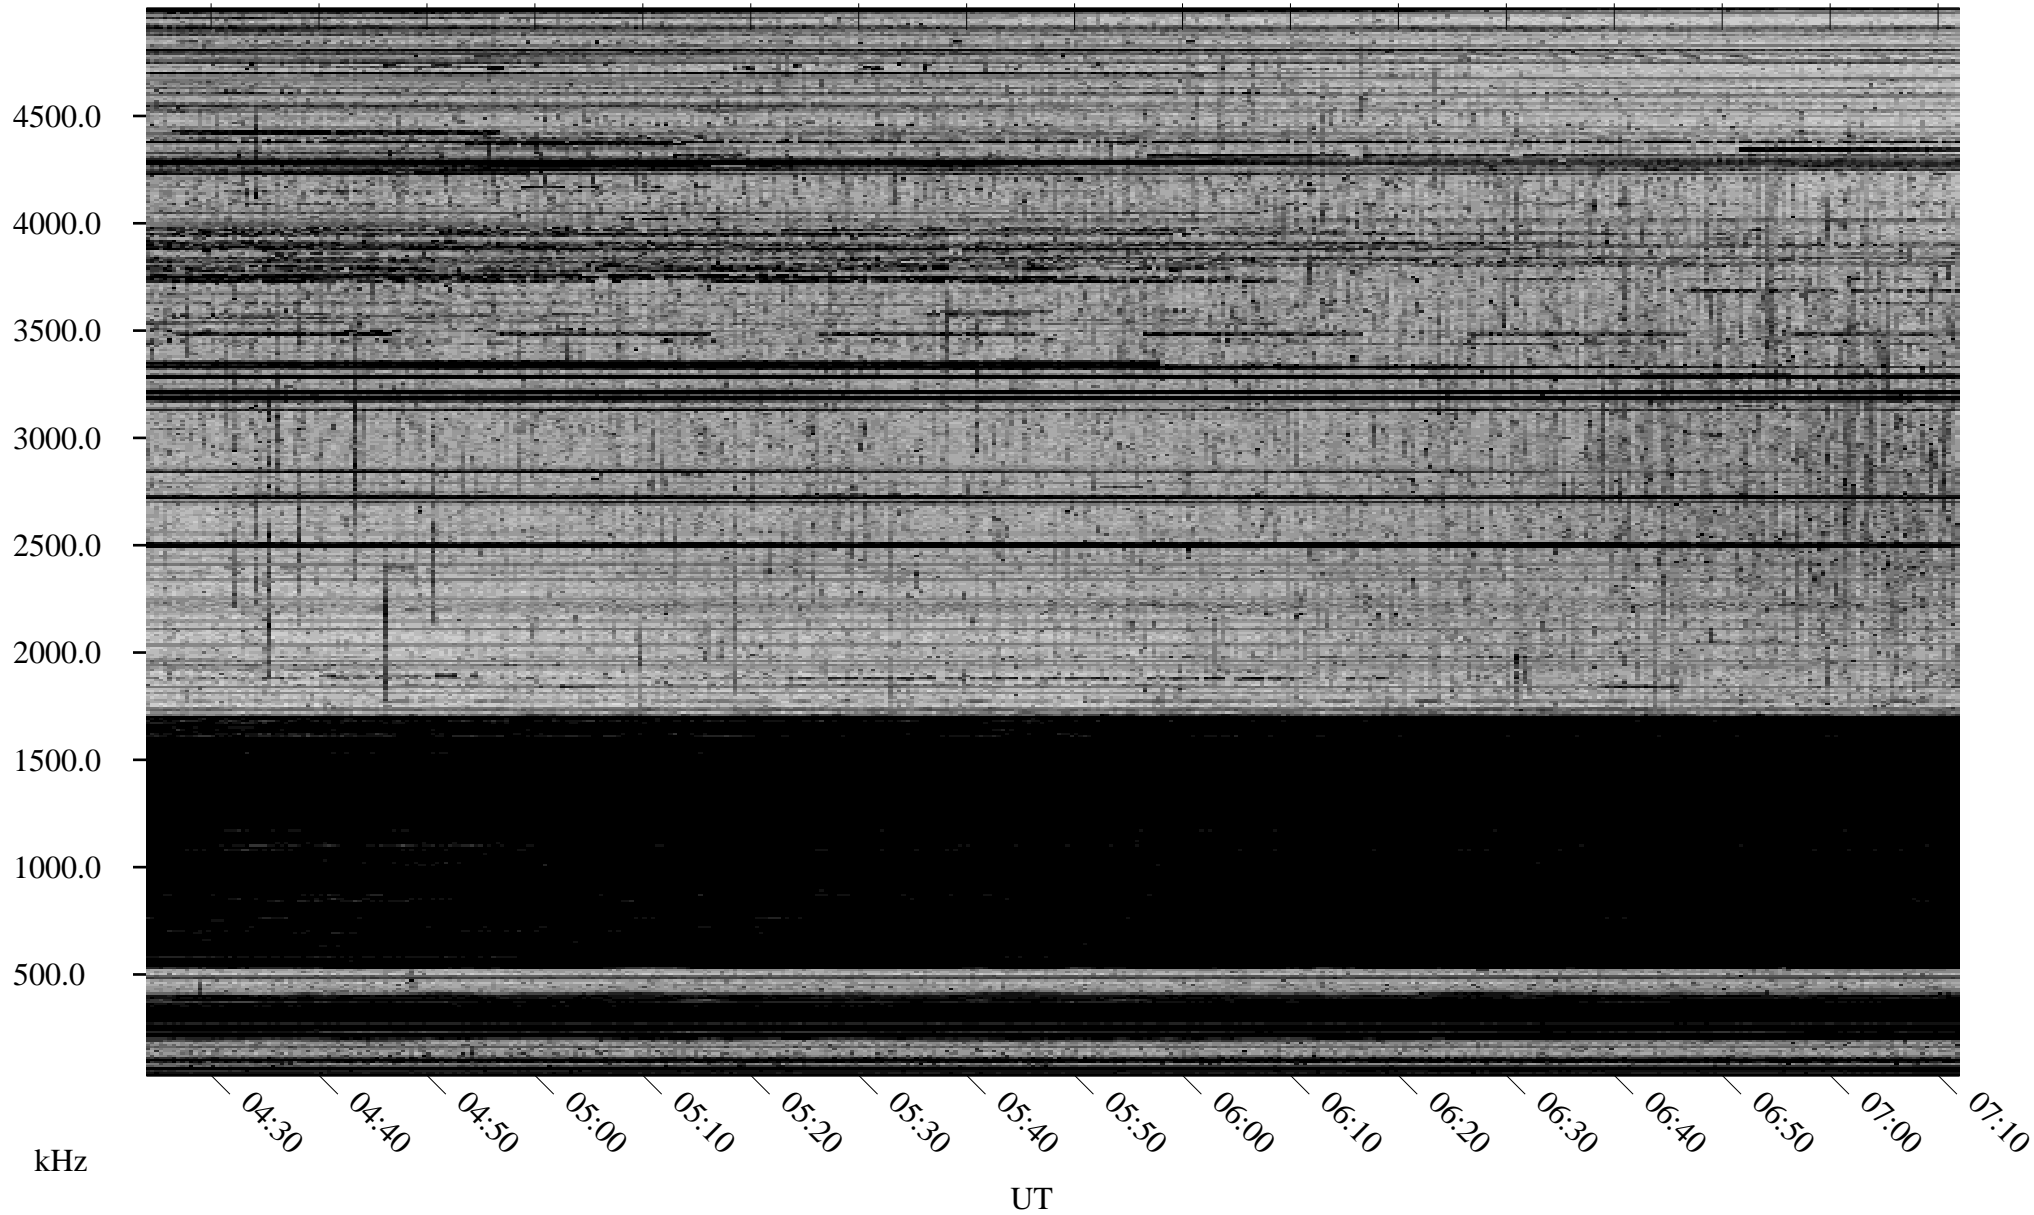

04/29/2008 Churchill, Manitoba

Linear Scale Black = 161 White = 15

ch08120l.r00SUm max_12

Page 1

04/29/2008 Churchill, Manitoba

Linear Scale Black = 161 White = 15

ch08120l.r00SUm max_12

Page 2

04/30/2008 Churchill, Manitoba

Linear Scale Black = 161 White = 15

ch08120l.r00SUm max_12

Page 3

04/30/2008 Churchill, Manitoba

Linear Scale Black = 161 White = 15

ch08120l.r00SUm max_12

Page 4

04/30/2008 Churchill, Manitoba

Linear Scale Black = 161 White = 15

ch08120l.r00SUm max_12

Page 5

04/30/2008 Churchill, Manitoba

Linear Scale Black = 161 White = 15

ch08120l.r00SUm max_12

Page 6

04/30/2008 Churchill, Manitoba

Linear Scale Black = 161 White = 15

ch08120l.r00SUm max_12

Page 7

04/30/2008 Churchill, Manitoba

Linear Scale Black = 161 White = 15

ch08120l.r00SUm max_12