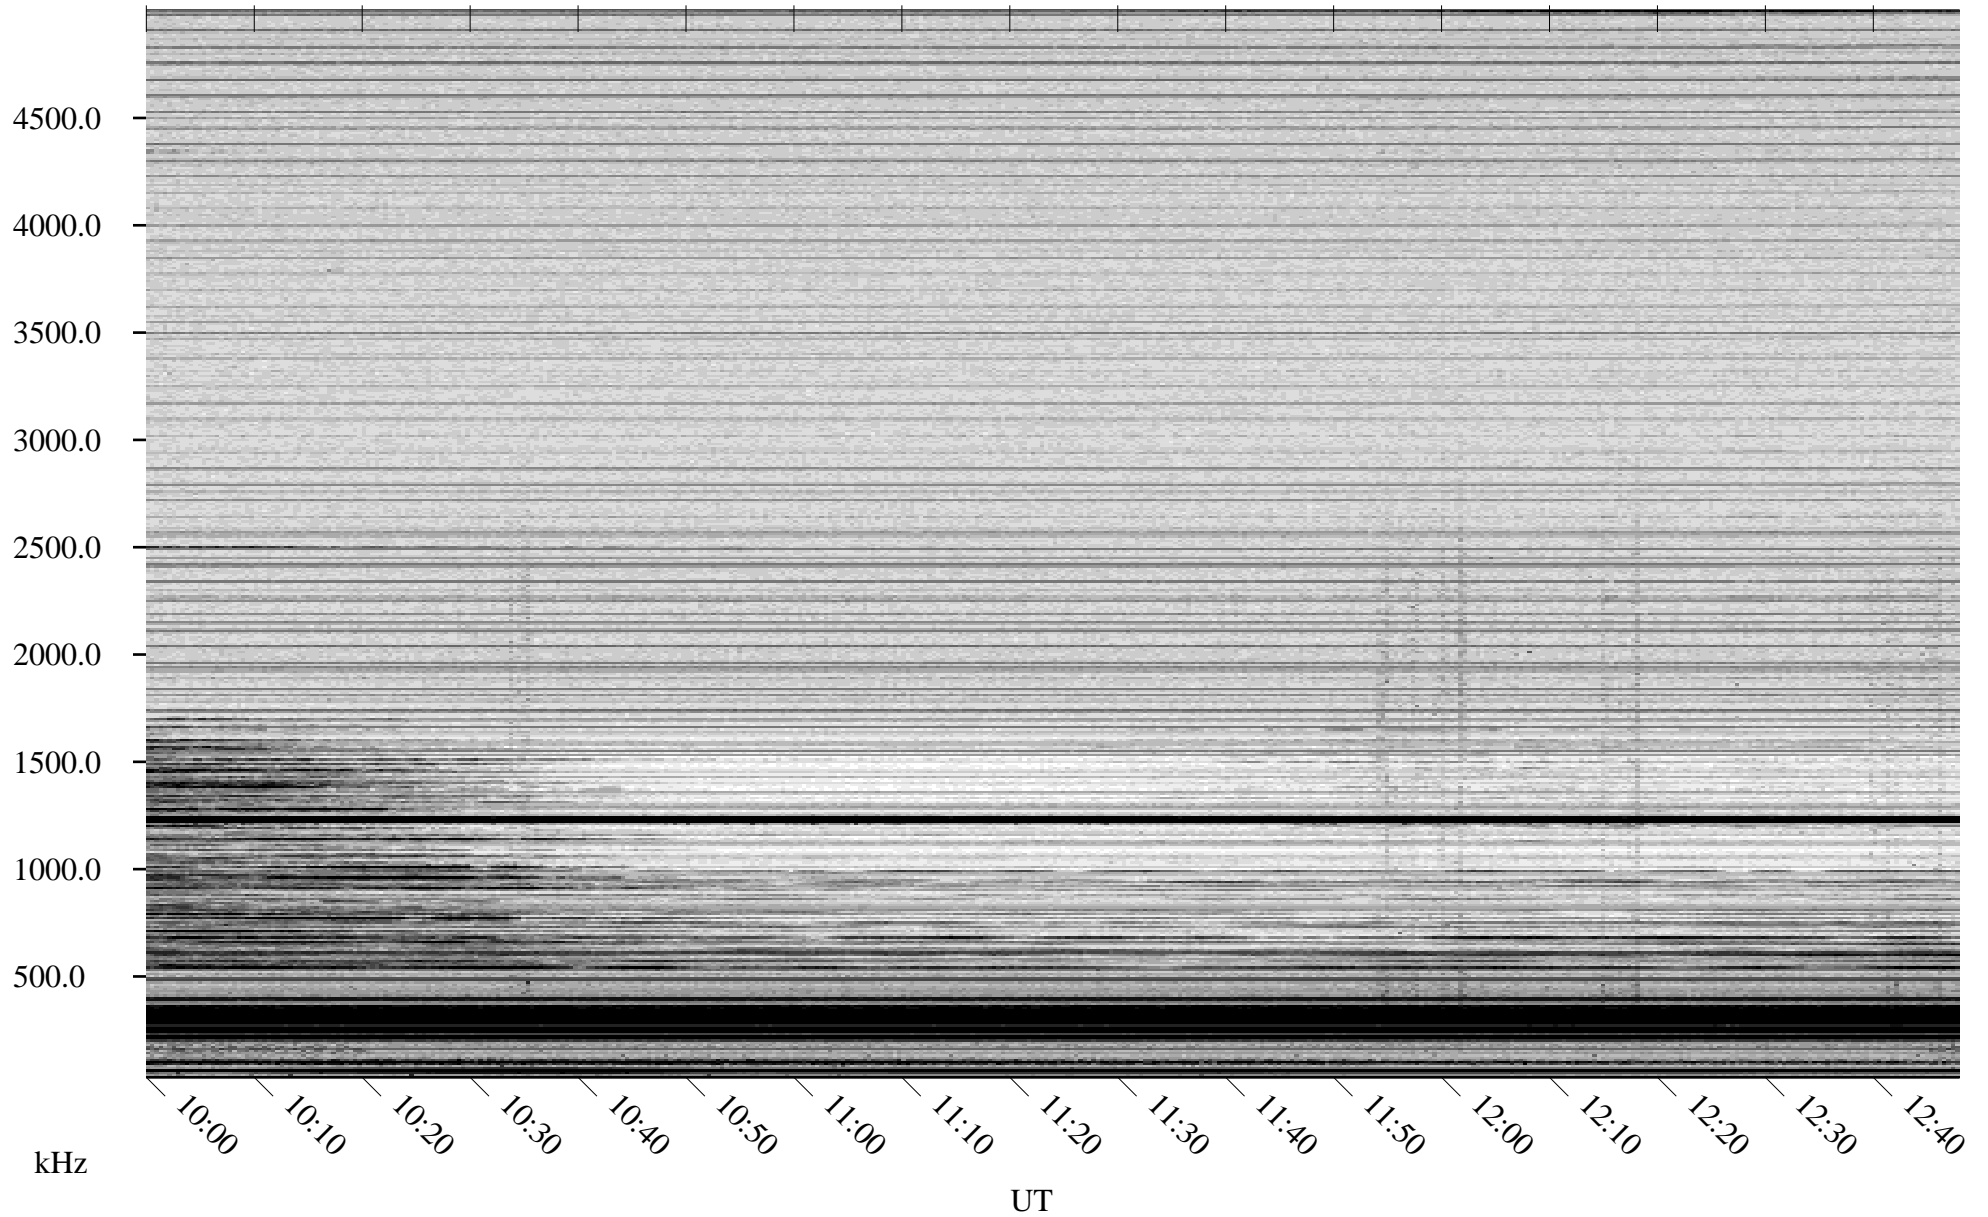

04/29/2008 Churchill, Manitoba

Linear Scale Black = 161 White = 15

ch08120l.r00SUm max_12

Page 1

04/29/2008 Churchill, Manitoba

Linear Scale Black = 161 White = 15

ch08120l.r00SUm max_12

Page 2

04/30/2008 Churchill, Manitoba

Linear Scale Black = 161 White = 15

ch08120l.r00SUm max_12

Page 3

04/30/2008 Churchill, Manitoba

Linear Scale Black = 161 White = 15

ch08120l.r00SUm max_12

Page 4

04/30/2008 Churchill, Manitoba

Linear Scale Black = 161 White = 15

ch08120l.r00SUm max_12

Page 5

04/30/2008 Churchill, Manitoba

Linear Scale Black = 161 White = 15

ch08120l.r00SUm max_12

Page 6

04/30/2008 Churchill, Manitoba

Linear Scale Black = 161 White = 15

ch08120l.r00SUm max_12

Page 7

04/30/2008 Churchill, Manitoba

Linear Scale Black = 161 White = 15

ch08120l.r00SUm max_12