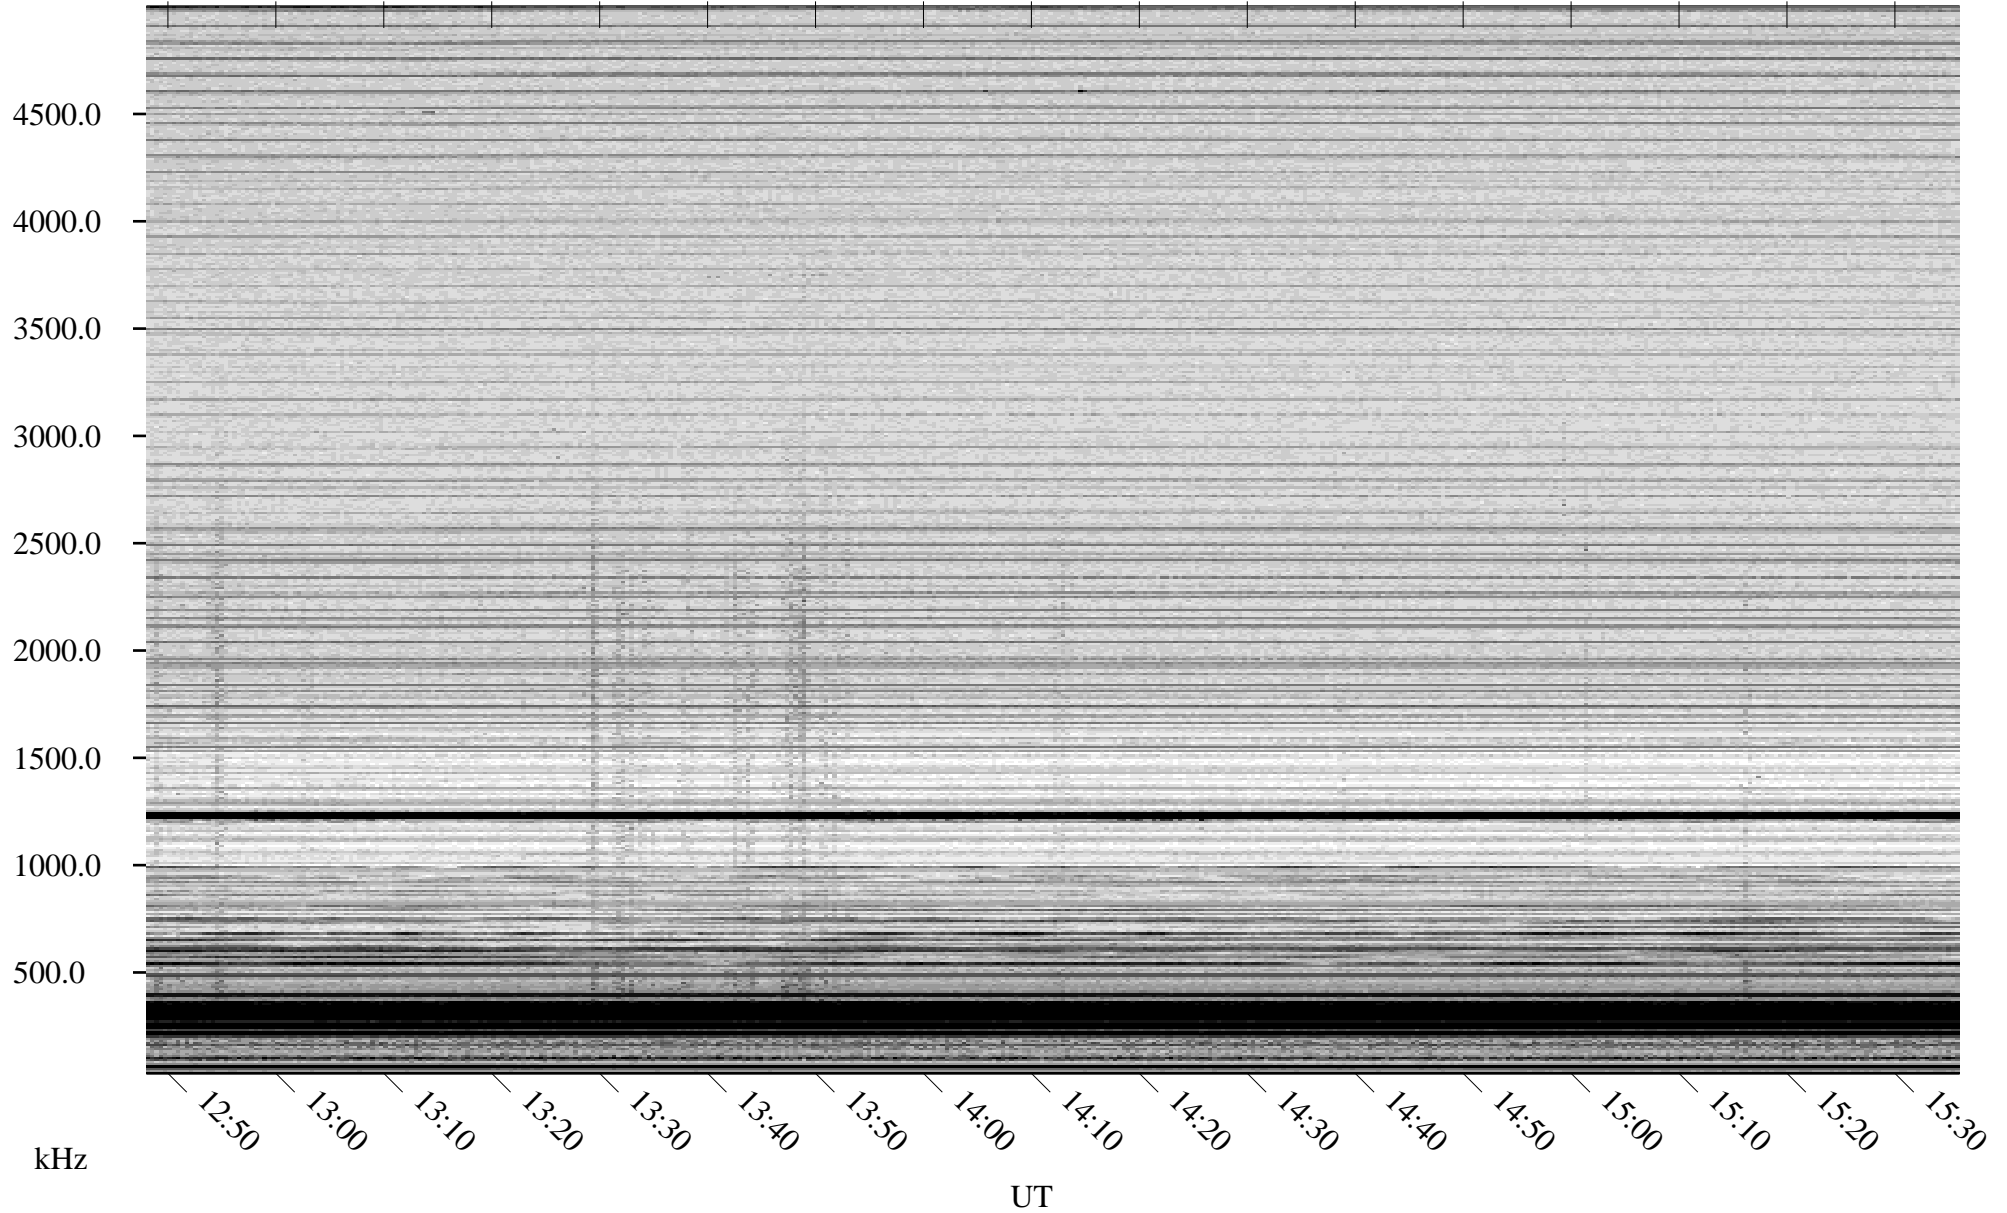

04/29/2008 Churchill, Manitoba

Linear Scale Black = 161 White = 15

ch08120l.r00SUm max_12

Page 1

04/29/2008 Churchill, Manitoba

Linear Scale Black = 161 White = 15

ch08120l.r00SUm max_12

Page 2

04/30/2008 Churchill, Manitoba

Linear Scale Black = 161 White = 15

ch08120l.r00SUm max_12

Page 3

04/30/2008 Churchill, Manitoba

Linear Scale Black = 161 White = 15

ch08120l.r00SUm max_12

Page 4

04/30/2008 Churchill, Manitoba

Linear Scale Black = 161 White = 15

ch08120l.r00SUm max_12

Page 5

04/30/2008 Churchill, Manitoba

Linear Scale Black = 161 White = 15

ch08120l.r00SUm max_12

Page 6

04/30/2008 Churchill, Manitoba

Linear Scale Black = 161 White = 15

ch08120l.r00SUm max_12

Page 7

04/30/2008 Churchill, Manitoba

Linear Scale Black = 161 White = 15

ch08120l.r00SUm max_12