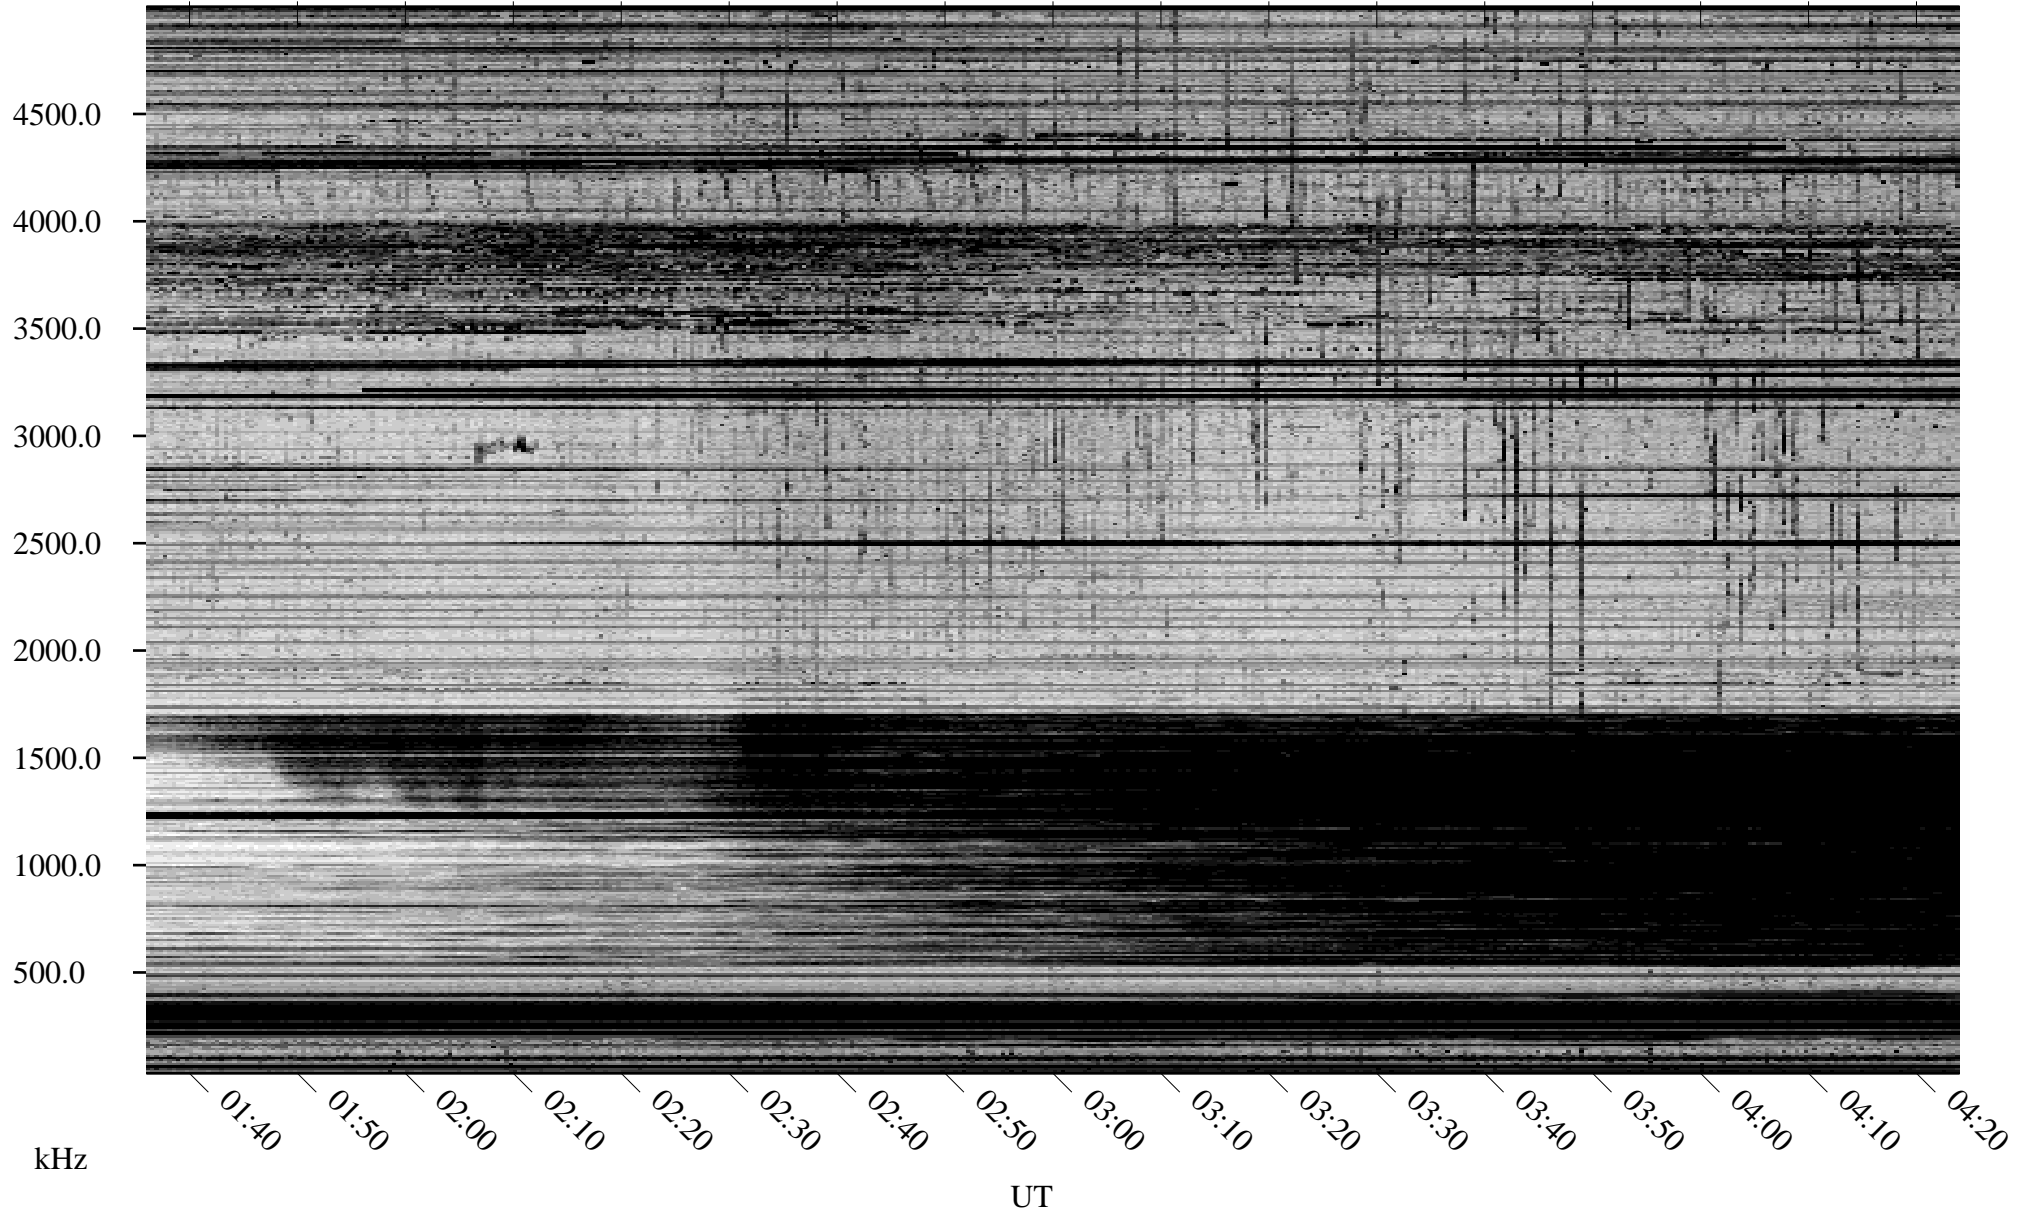

04/29/2008 Churchill, Manitoba

Linear Scale Black = 161 White = 15

ch08120l.r00SUm max_12

Page 1

04/29/2008 Churchill, Manitoba

Linear Scale Black = 161 White = 15

ch08120l.r00SUm max_12

Page 2

04/30/2008 Churchill, Manitoba

Linear Scale Black = 161 White = 15

ch08120l.r00SUm max_12

Page 3

04/30/2008 Churchill, Manitoba

Linear Scale Black = 161 White = 15

ch08120l.r00SUm max_12

Page 4

04/30/2008 Churchill, Manitoba

Linear Scale Black = 161 White = 15

ch08120l.r00SUm max_12

Page 5

04/30/2008 Churchill, Manitoba

Linear Scale Black = 161 White = 15

ch08120l.r00SUm max_12

Page 6

04/30/2008 Churchill, Manitoba

Linear Scale Black = 161 White = 15

ch08120l.r00SUm max_12

Page 7

04/30/2008 Churchill, Manitoba

Linear Scale Black = 161 White = 15

ch08120l.r00SUm max_12