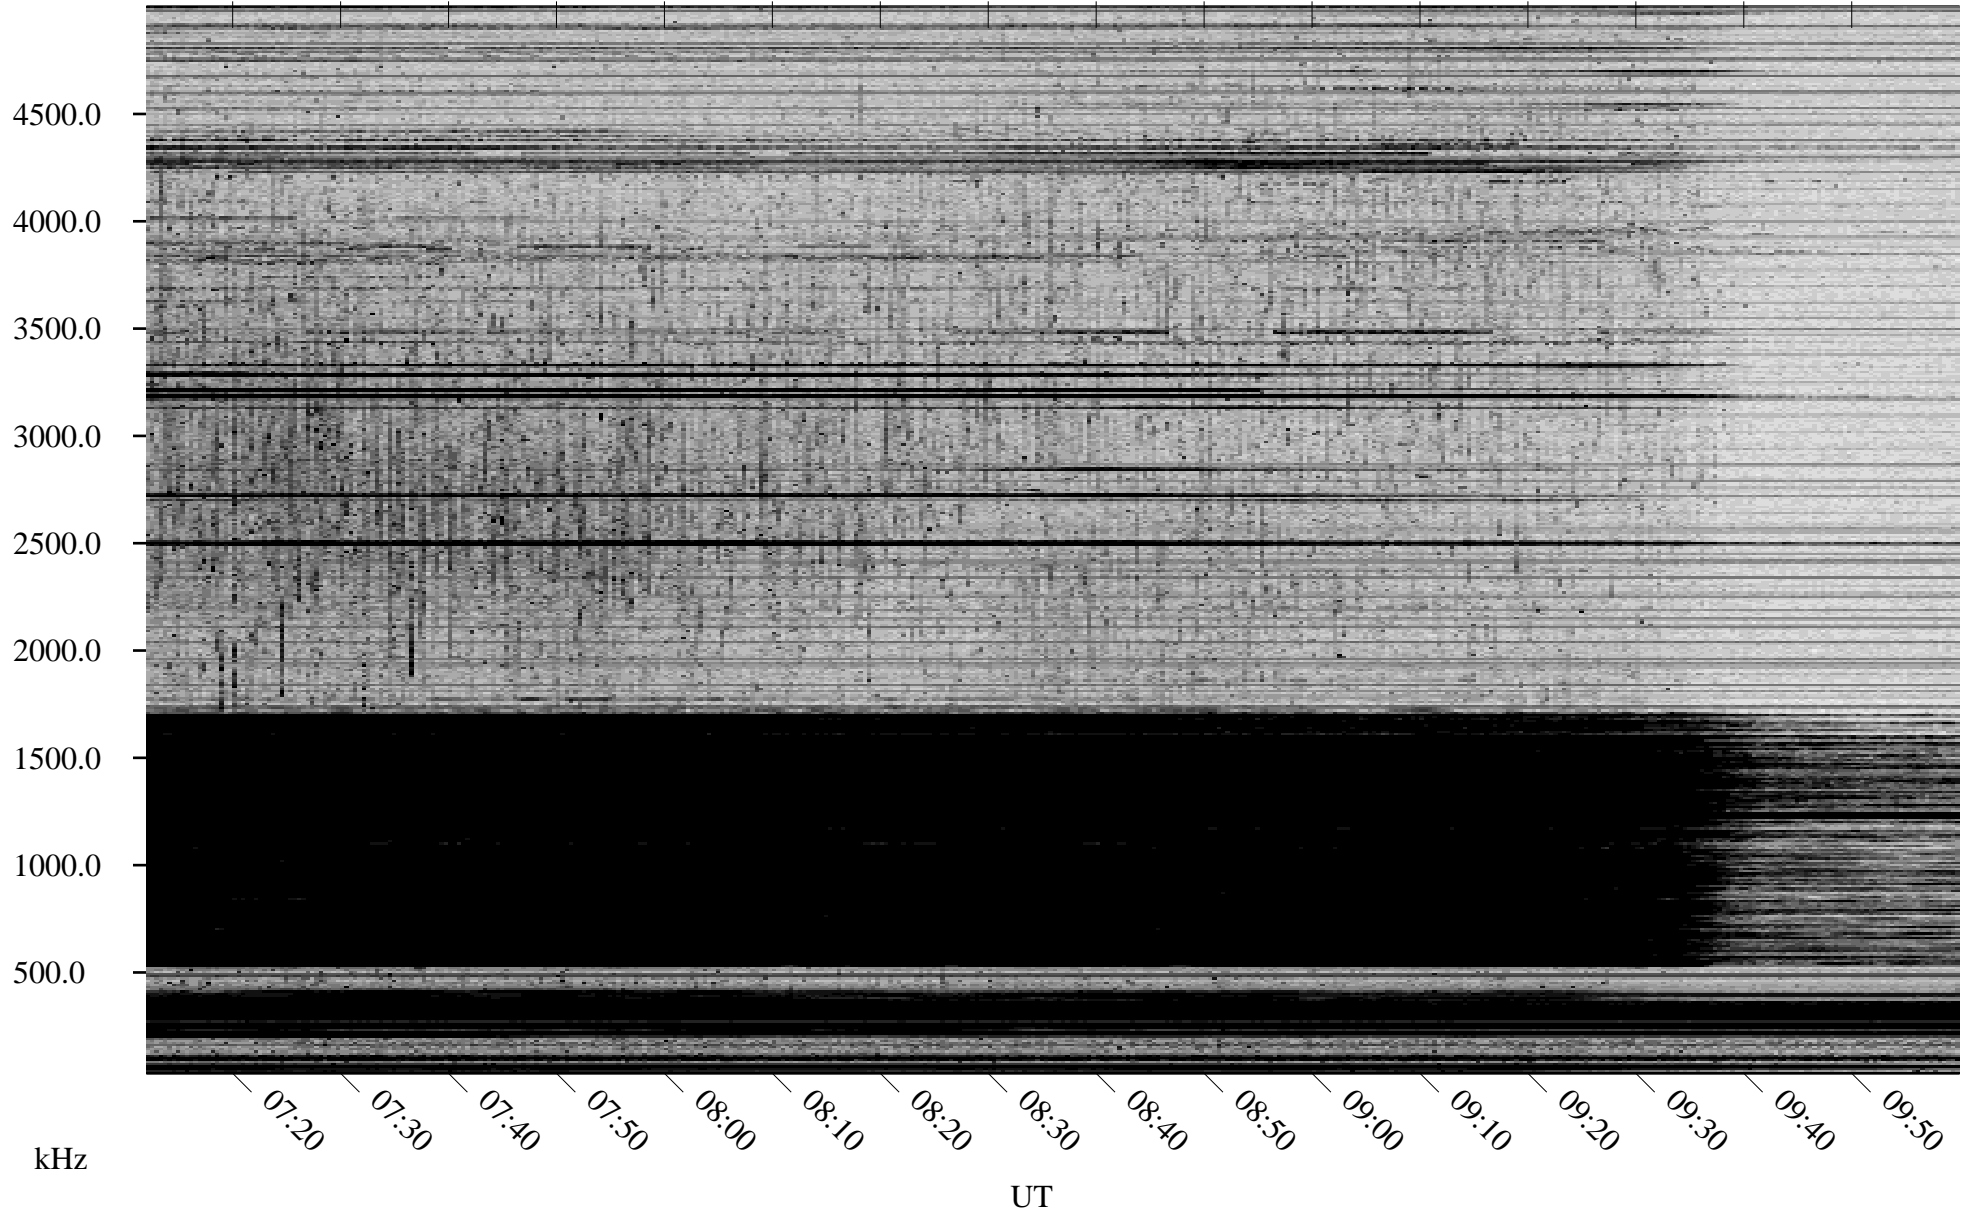

04/29/2008 Churchill, Manitoba

Linear Scale Black = 161 White = 15

ch08120l.r00SUm max_12

Page 1

04/29/2008 Churchill, Manitoba

Linear Scale Black = 161 White = 15

ch08120l.r00SUm max_12

Page 2

04/30/2008 Churchill, Manitoba

Linear Scale Black = 161 White = 15

ch08120l.r00SUm max_12

Page 3

04/30/2008 Churchill, Manitoba

Linear Scale Black = 161 White = 15

ch08120l.r00SUm max_12

Page 4

04/30/2008 Churchill, Manitoba

Linear Scale Black = 161 White = 15

ch08120l.r00SUm max_12

Page 5

04/30/2008 Churchill, Manitoba

Linear Scale Black = 161 White = 15

ch08120l.r00SUm max_12

Page 6

04/30/2008 Churchill, Manitoba

Linear Scale Black = 161 White = 15

ch08120l.r00SUm max_12

Page 7

04/30/2008 Churchill, Manitoba

Linear Scale Black = 161 White = 15

ch08120l.r00SUm max_12