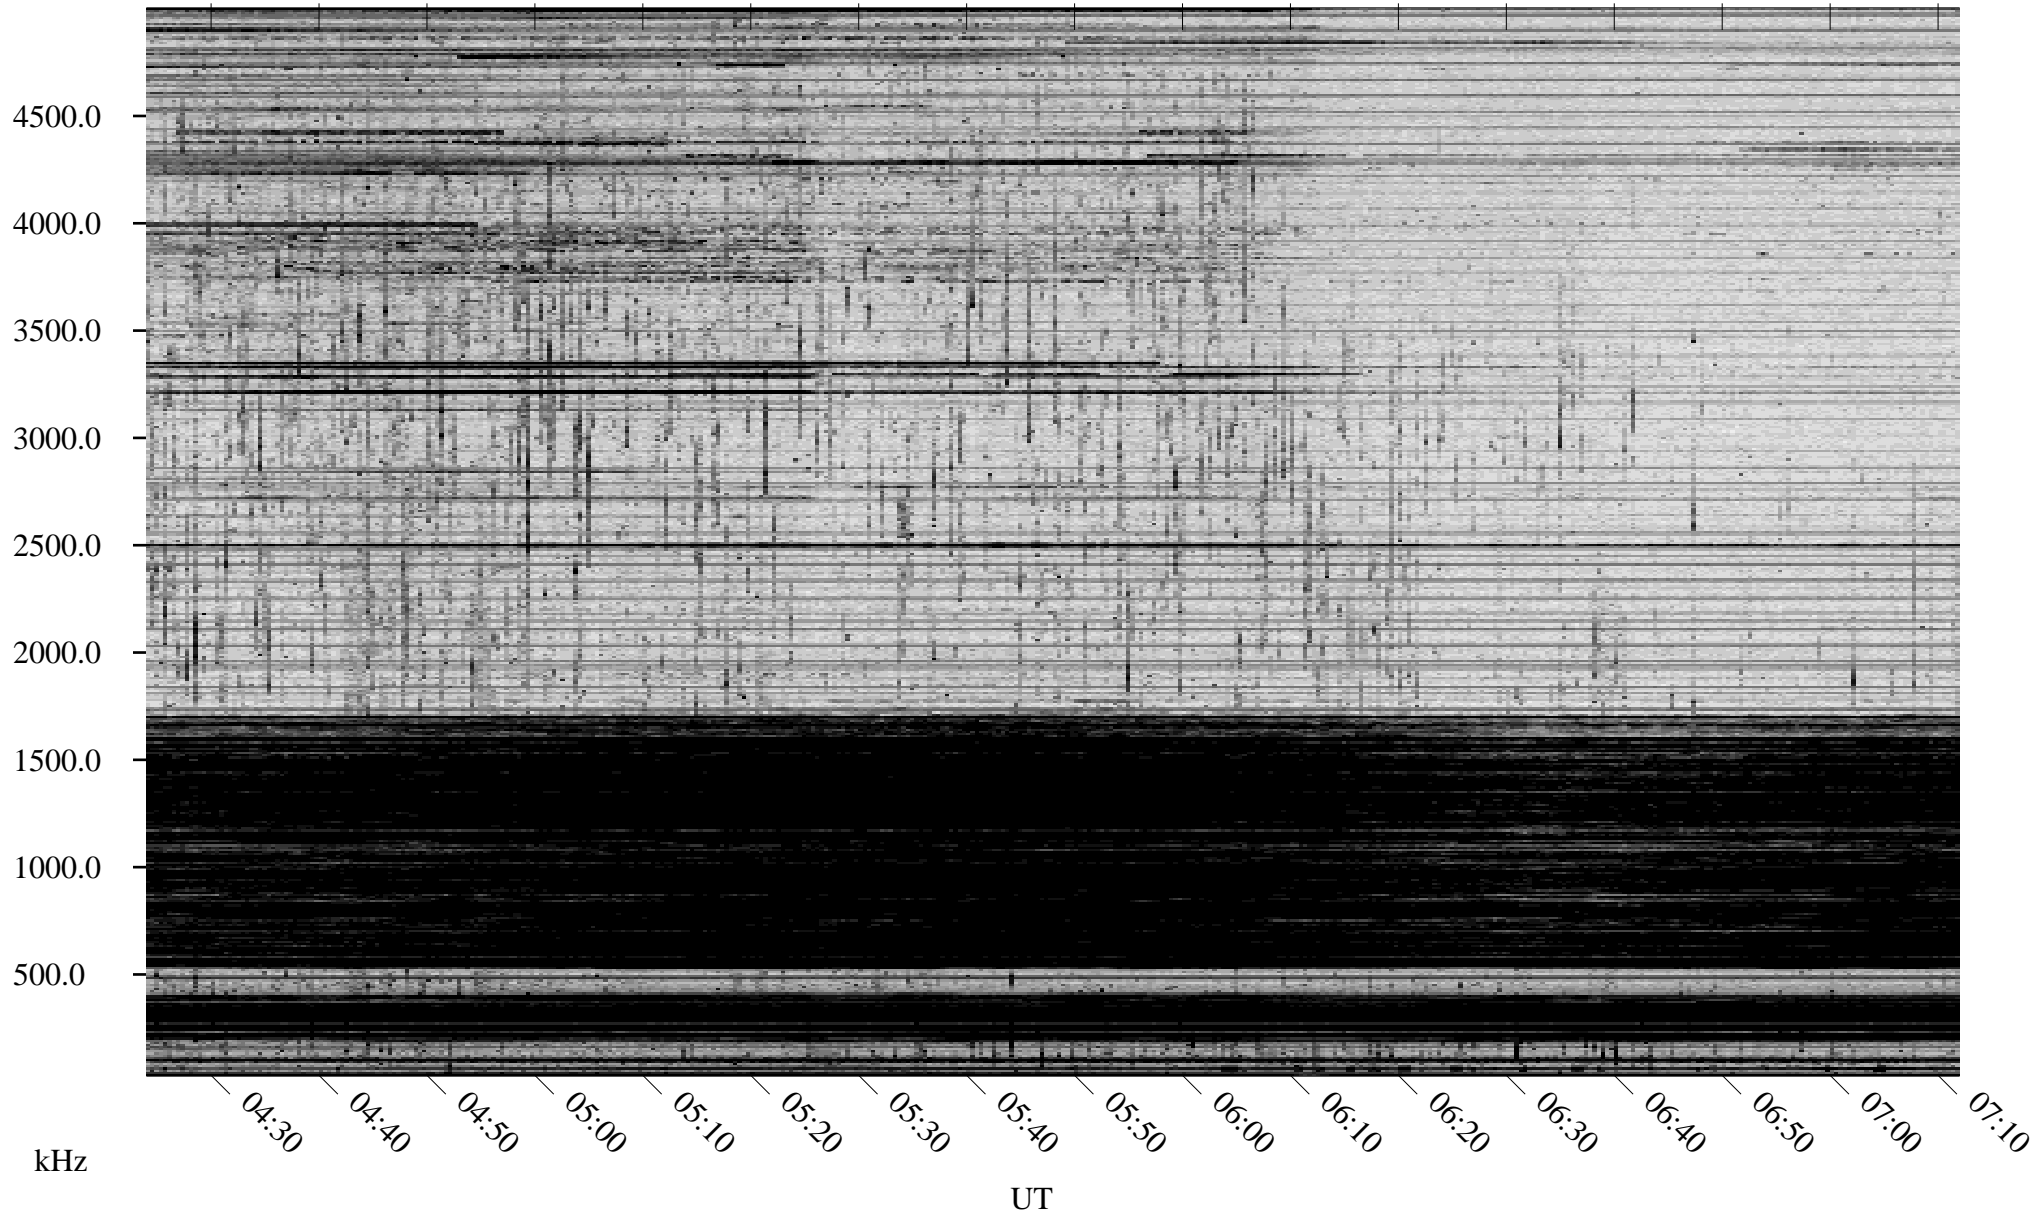

04/30/2008 Churchill, Manitoba

Linear Scale Black = 161 White = 15

ch081211.r00SUm max_12

Page 1

04/30/2008 Churchill, Manitoba

Linear Scale Black = 161 White = 15

ch081211.r00SUm max_12

Page 2

05/01/2008 Churchill, Manitoba

Linear Scale Black = 161 White = 15

ch081211.r00SUm max_12

Page 3

05/01/2008 Churchill, Manitoba

Linear Scale Black = 161 White = 15

ch081211.r00SUm max_12

Page 4

05/01/2008 Churchill, Manitoba

Linear Scale Black = 161 White = 15

ch081211.r00SUm max_12

05/01/2008 Churchill, Manitoba

Linear Scale Black = 161 White = 15

ch081211.r00SUm max_12

Page 6

05/01/2008 Churchill, Manitoba

Linear Scale Black = 161 White = 15

ch081211.r00SUm max_12

Page 7

05/01/2008 Churchill, Manitoba

Linear Scale Black = 161 White = 15

ch081211.r00SUm max_12

Page 8