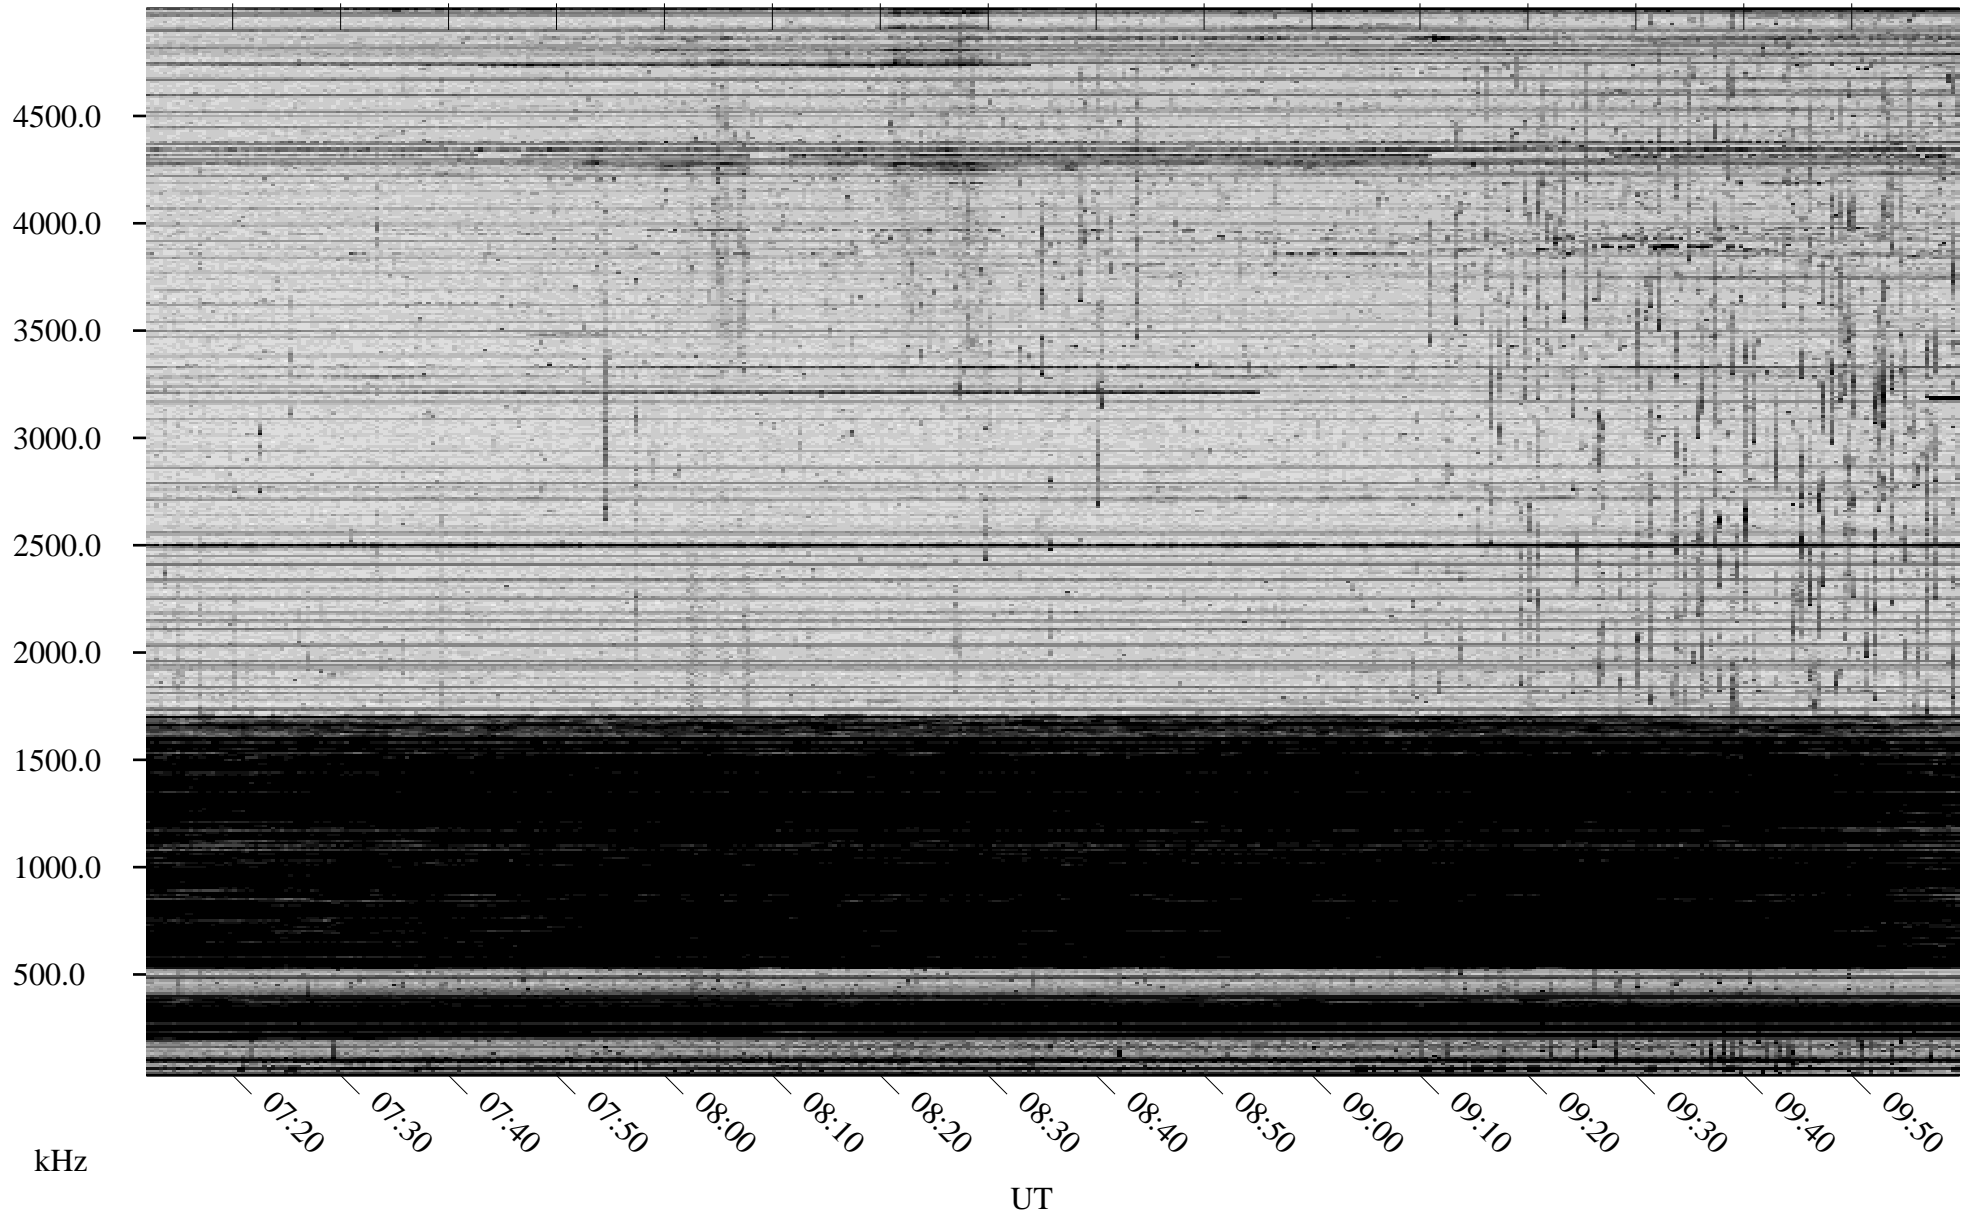

04/30/2008 Churchill, Manitoba

Linear Scale Black = 161 White = 15

ch081211.r00SUm max_12

Page 1

04/30/2008 Churchill, Manitoba

Linear Scale Black = 161 White = 15

ch081211.r00SUm max_12

Page 2

05/01/2008 Churchill, Manitoba

Linear Scale Black = 161 White = 15

ch081211.r00SUm max_12

Page 3

05/01/2008 Churchill, Manitoba

Linear Scale Black = 161 White = 15

ch081211.r00SUm max_12

Page 4

05/01/2008 Churchill, Manitoba

Linear Scale Black = 161 White = 15

ch081211.r00SUm max_12

05/01/2008 Churchill, Manitoba

Linear Scale Black = 161 White = 15

ch081211.r00SUm max_12

Page 6

05/01/2008 Churchill, Manitoba

Linear Scale Black = 161 White = 15

ch081211.r00SUm max_12

Page 7

05/01/2008 Churchill, Manitoba

Linear Scale Black = 161 White = 15

ch081211.r00SUm max_12

Page 8