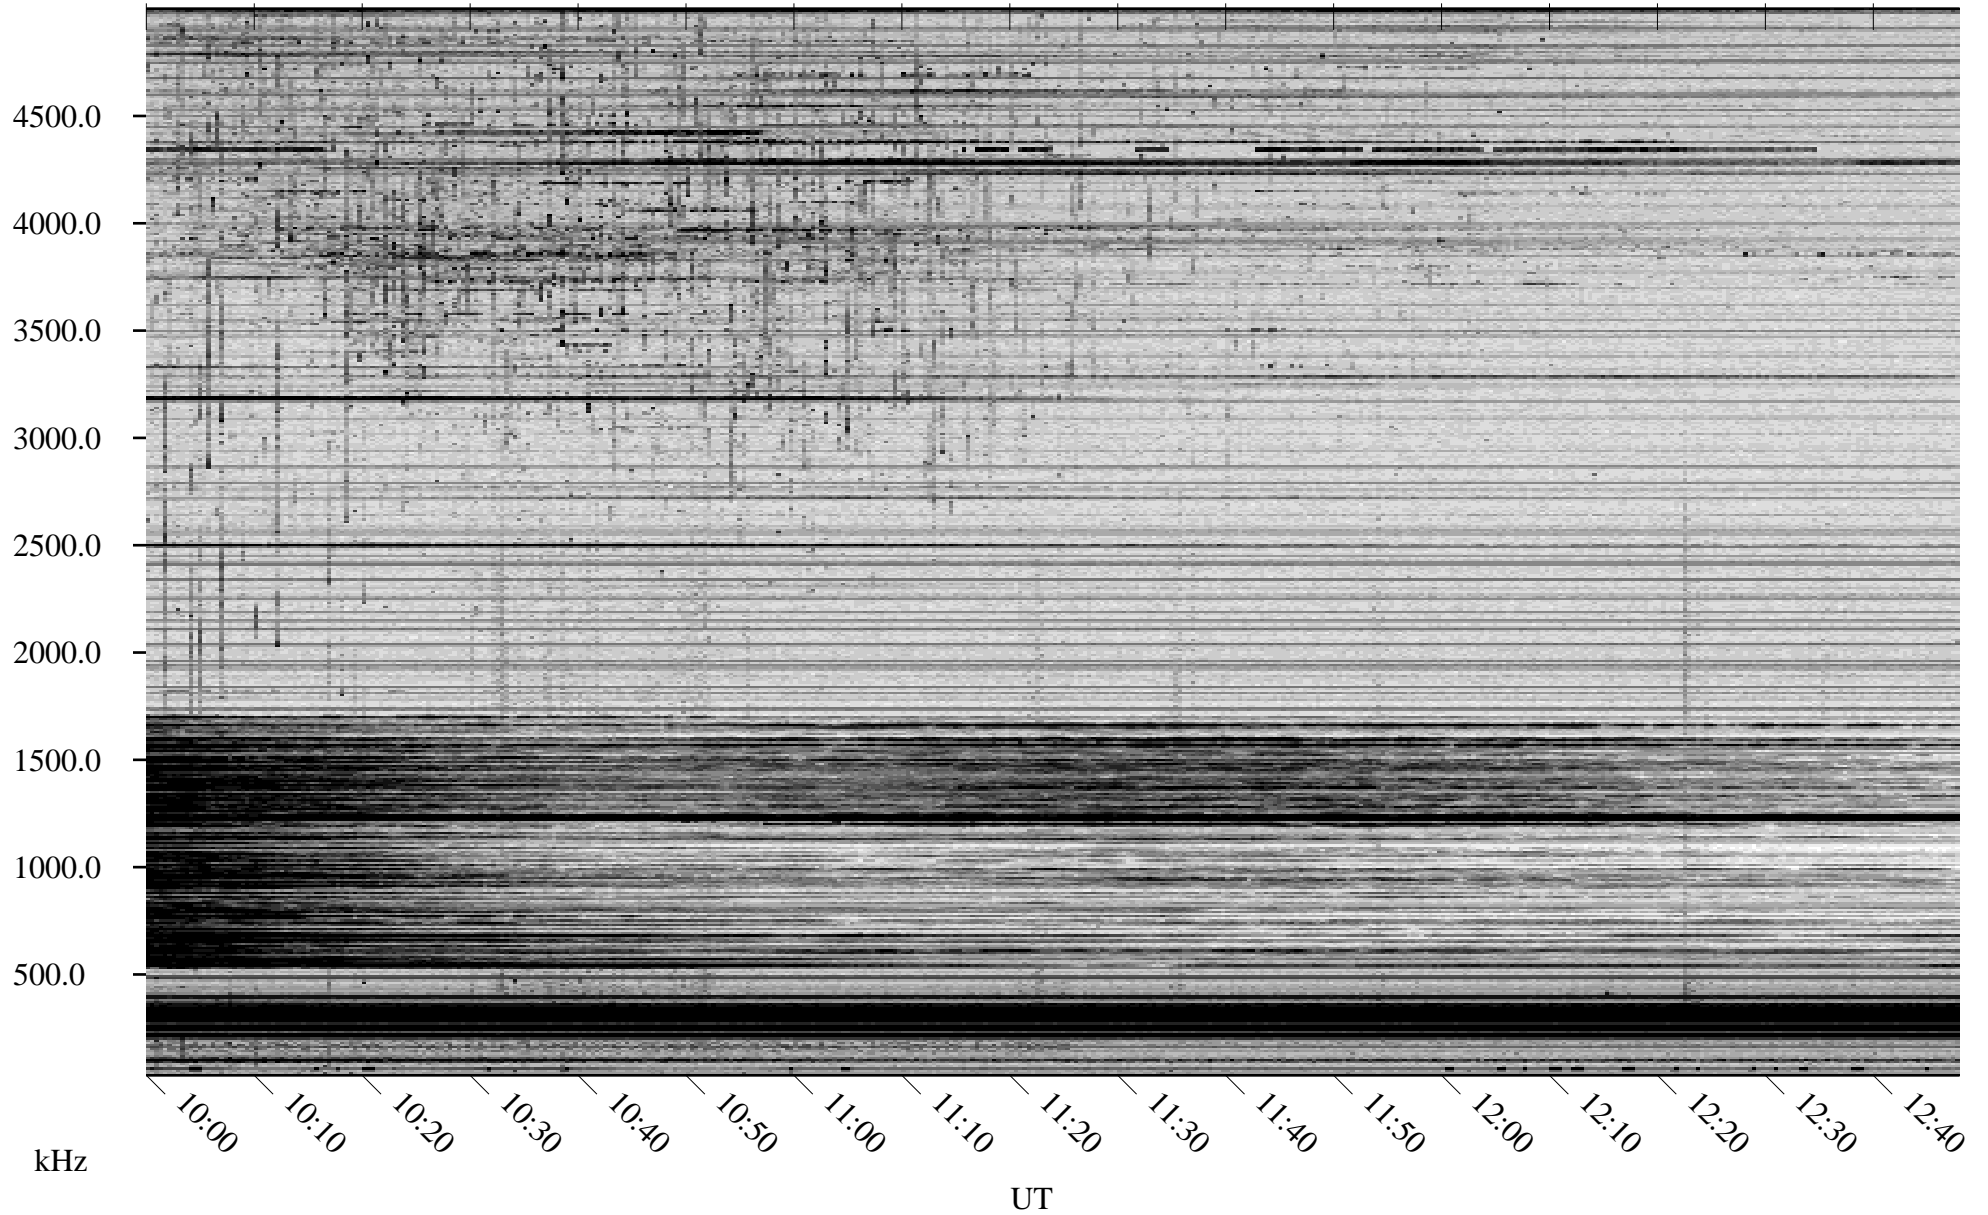

04/30/2008 Churchill, Manitoba

Linear Scale Black = 161 White = 15

ch081211.r00SUm max_12

Page 1

04/30/2008 Churchill, Manitoba

Linear Scale Black = 161 White = 15

ch081211.r00SUm max_12

Page 2

05/01/2008 Churchill, Manitoba

Linear Scale Black = 161 White = 15

ch081211.r00SUm max_12

Page 3

05/01/2008 Churchill, Manitoba

Linear Scale Black = 161 White = 15

ch081211.r00SUm max_12

Page 4

05/01/2008 Churchill, Manitoba

Linear Scale Black = 161 White = 15

ch081211.r00SUm max_12

05/01/2008 Churchill, Manitoba

Linear Scale Black = 161 White = 15

ch081211.r00SUm max_12

Page 6

05/01/2008 Churchill, Manitoba

Linear Scale Black = 161 White = 15

ch081211.r00SUm max_12

Page 7

05/01/2008 Churchill, Manitoba

Linear Scale Black = 161 White = 15

ch081211.r00SUm max_12

Page 8