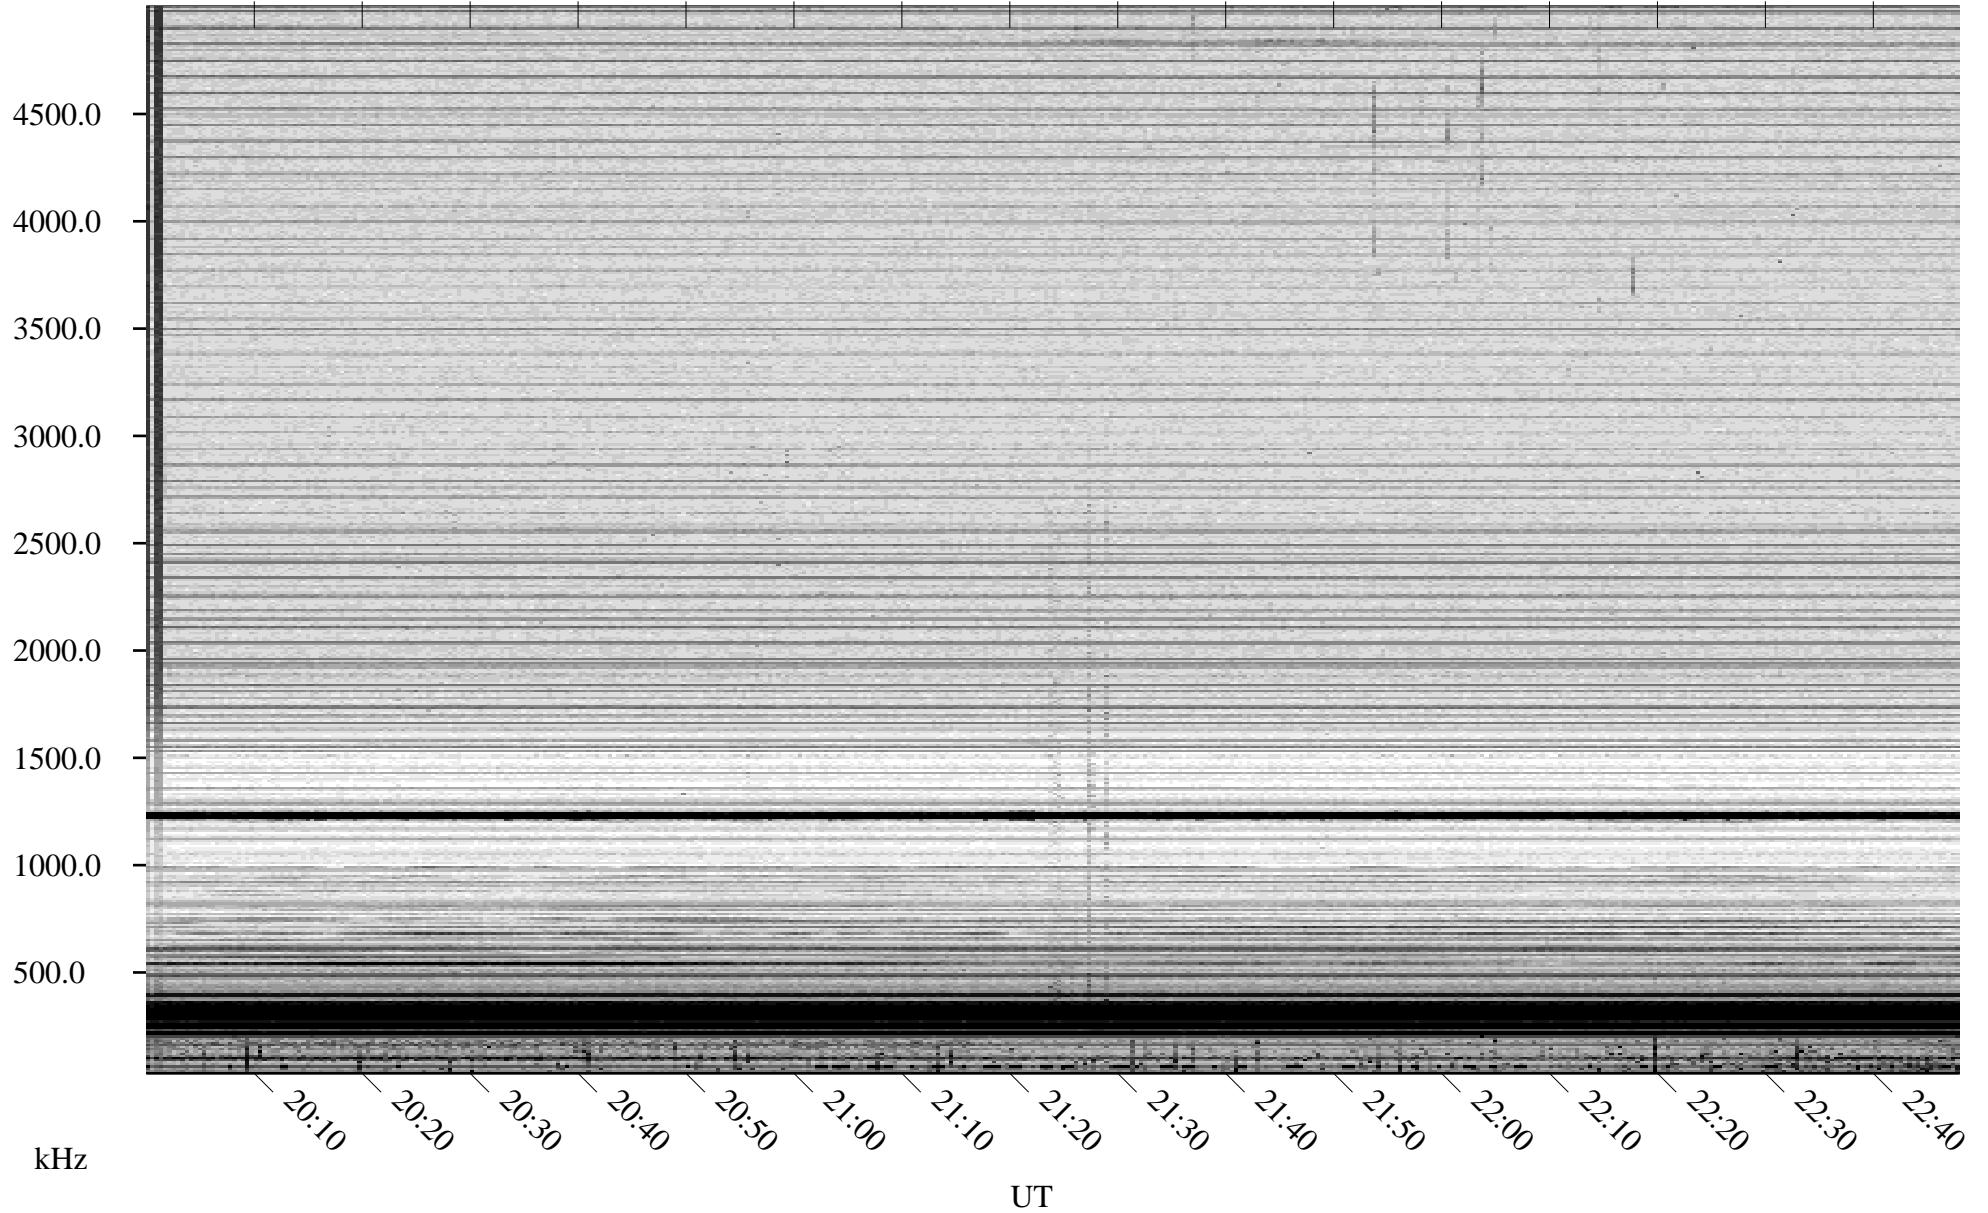

05/01/2008 Churchill, Manitoba

Linear Scale Black = 161 White = 15

ch08122l.r00SUm max_12

Page 1

05/01/2008 Churchill, Manitoba

Linear Scale Black = 161 White = 15

ch08122l.r00SUm max_12

Page 2

05/02/2008 Churchill, Manitoba

Linear Scale Black = 161 White = 15

ch08122l.r00SUm max_12

Page 3

05/02/2008 Churchill, Manitoba

Linear Scale Black = 161 White = 15

ch08122l.r00SUm max_12