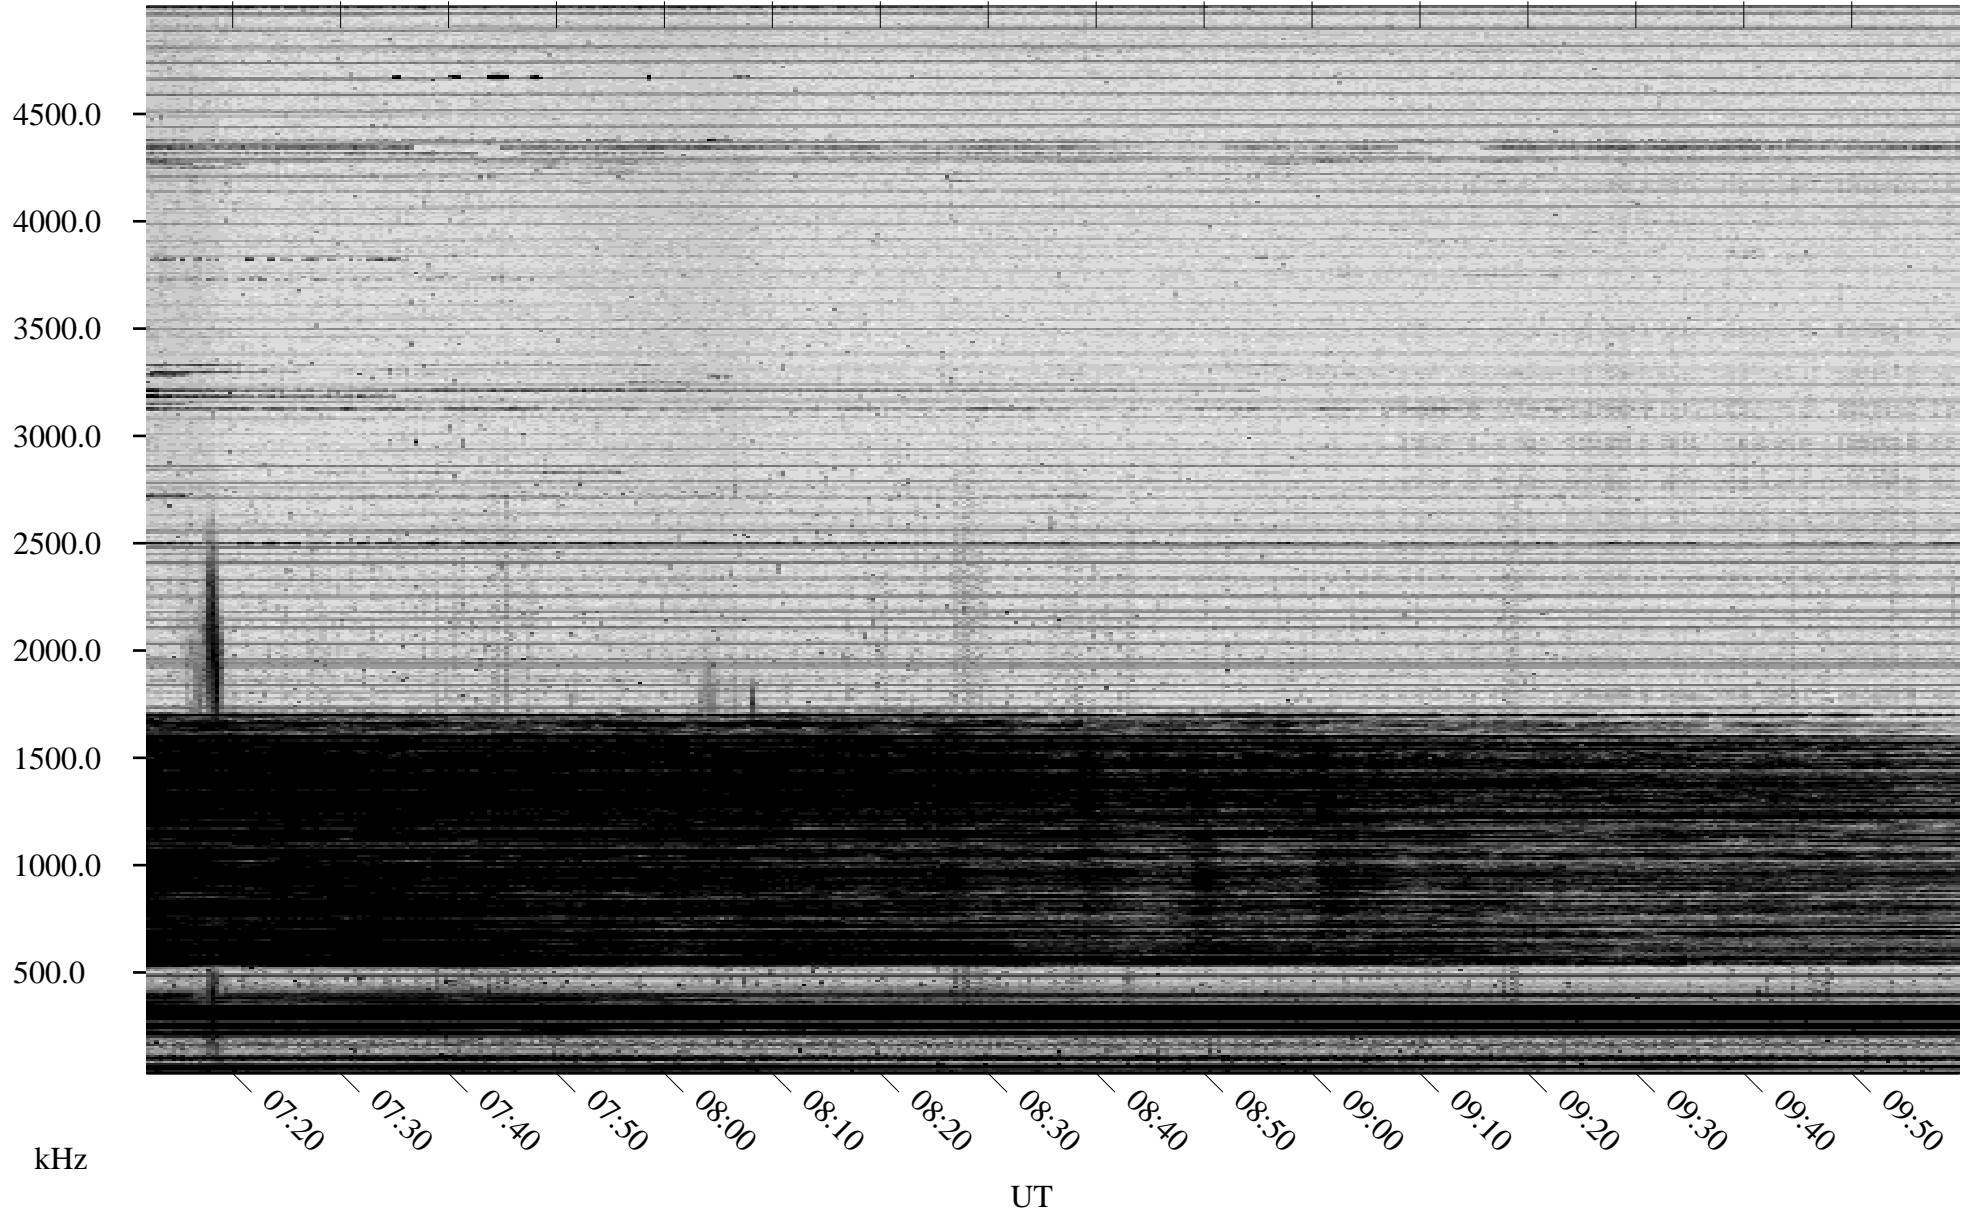

05/03/2008 Churchill, Manitoba

Linear Scale Black = 161 White = 15

ch08124l.r00SUm max_12

Page 1

05/03/2008 Churchill, Manitoba

Linear Scale Black = 161 White = 15

ch08124l.r00SUm max_12

Page 2

05/04/2008 Churchill, Manitoba

Linear Scale Black = 161 White = 15

ch08124l.r00SUm max_12

Page 3

05/04/2008 Churchill, Manitoba

Linear Scale Black = 161 White = 15

ch08124l.r00SUm max_12

Page 4

05/04/2008 Churchill, Manitoba

Linear Scale Black = 161 White = 15

ch08124l.r00SUm max_12

Page 5

05/04/2008 Churchill, Manitoba

Linear Scale Black = 161 White = 15

ch08124l.r00SUm max_12

Page 6

05/04/2008 Churchill, Manitoba

Linear Scale Black = 161 White = 15

ch08124l.r00SUm max_12

Page 7

05/04/2008 Churchill, Manitoba

Linear Scale Black = 161 White = 15

ch08124l.r00SUm max_12

Page 8