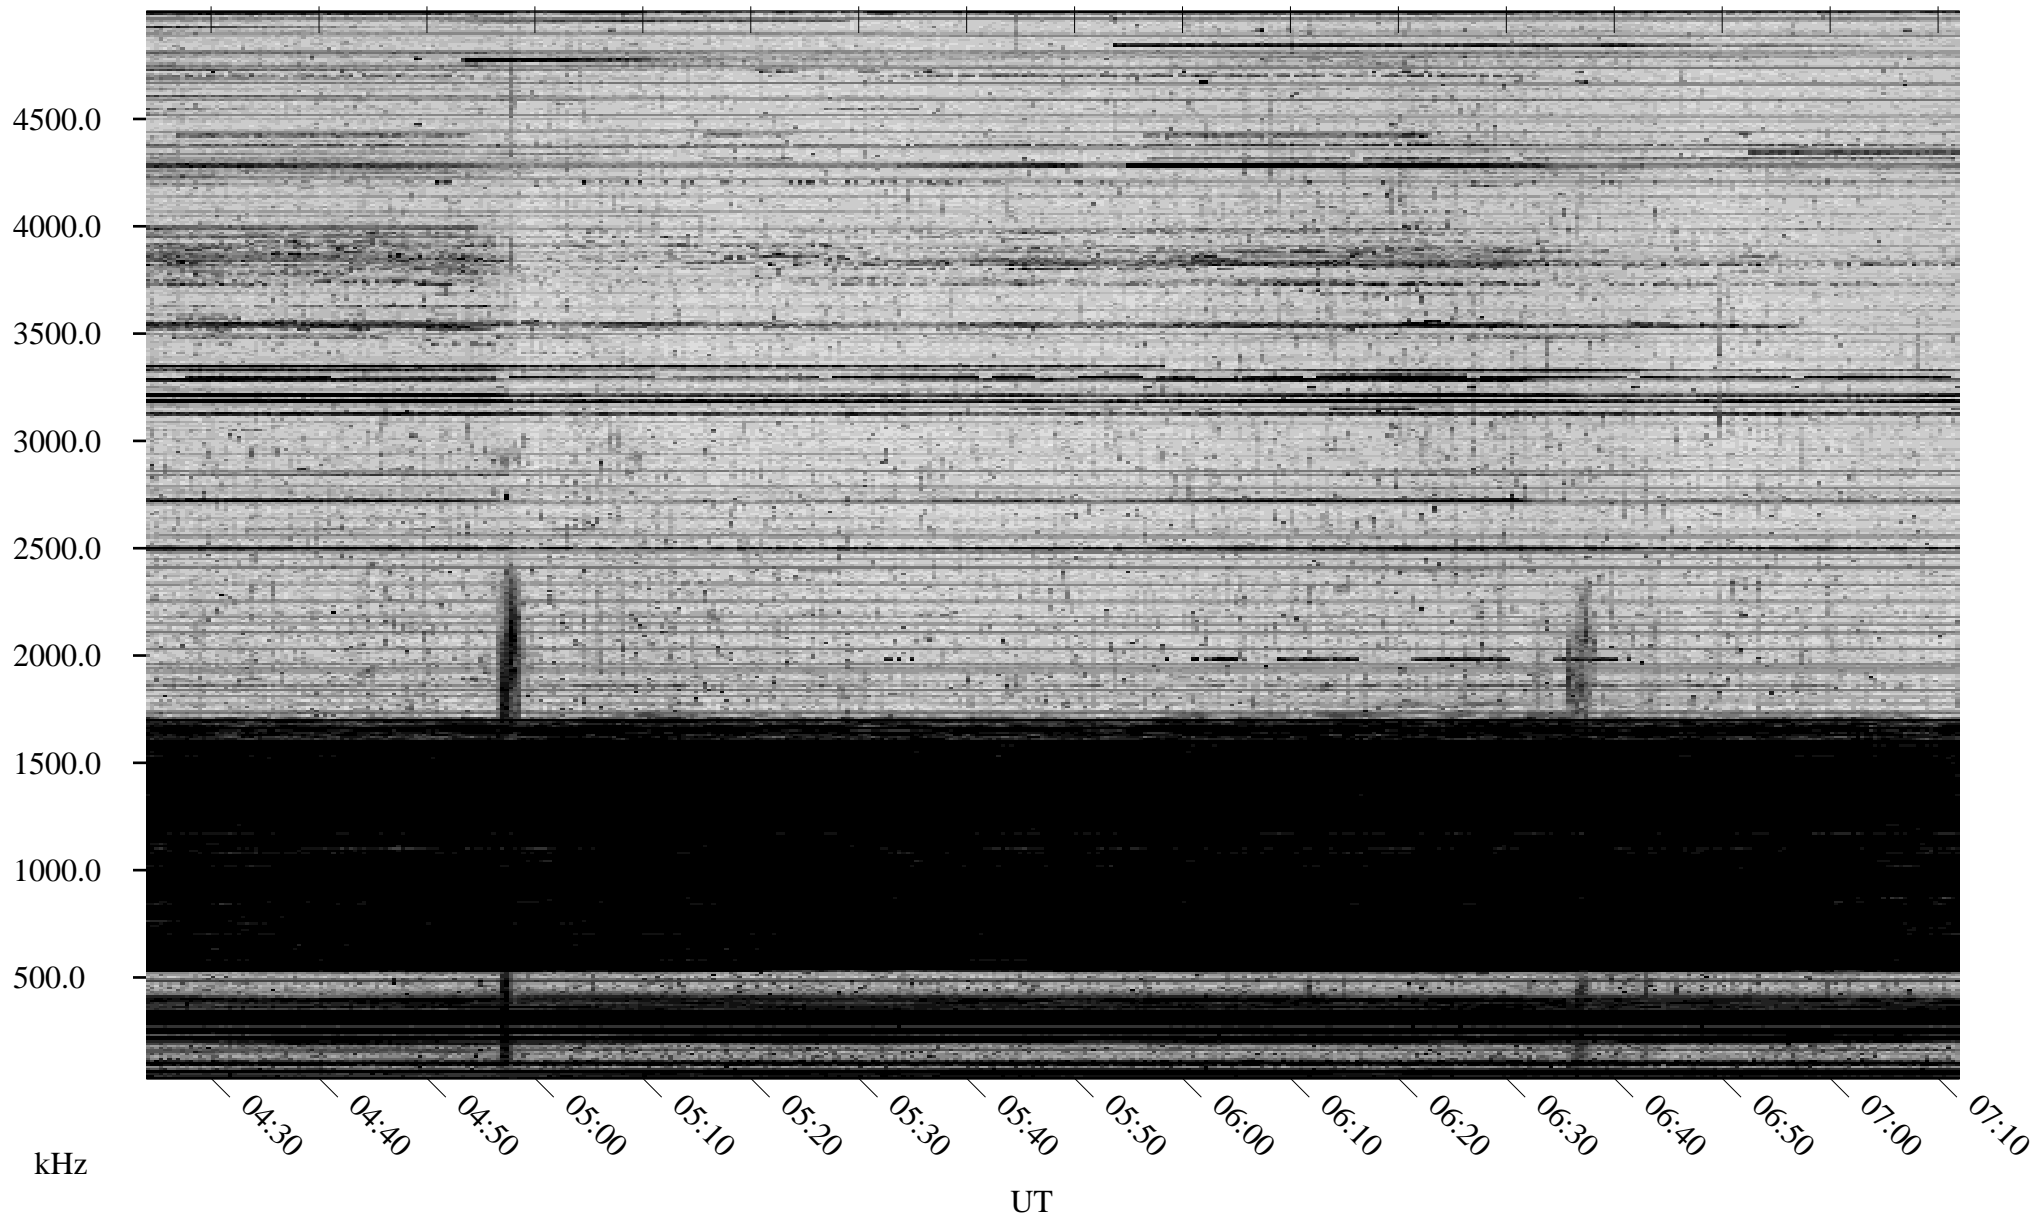

05/03/2008 Churchill, Manitoba

Linear Scale Black = 161 White = 15

ch08124l.r00SUm max_12

Page 1

05/03/2008 Churchill, Manitoba

Linear Scale Black = 161 White = 15

ch08124l.r00SUm max_12

Page 2

05/04/2008 Churchill, Manitoba

Linear Scale Black = 161 White = 15

ch08124l.r00SUm max_12

Page 3

05/04/2008 Churchill, Manitoba

Linear Scale Black = 161 White = 15

ch08124l.r00SUm max_12

Page 4

05/04/2008 Churchill, Manitoba

Linear Scale Black = 161 White = 15

ch08124l.r00SUm max_12

Page 5

05/04/2008 Churchill, Manitoba

Linear Scale Black = 161 White = 15

ch08124l.r00SUm max_12

Page 6

05/04/2008 Churchill, Manitoba

Linear Scale Black = 161 White = 15

ch08124l.r00SUm max_12

Page 7

05/04/2008 Churchill, Manitoba

Linear Scale Black = 161 White = 15

ch08124l.r00SUm max_12

Page 8