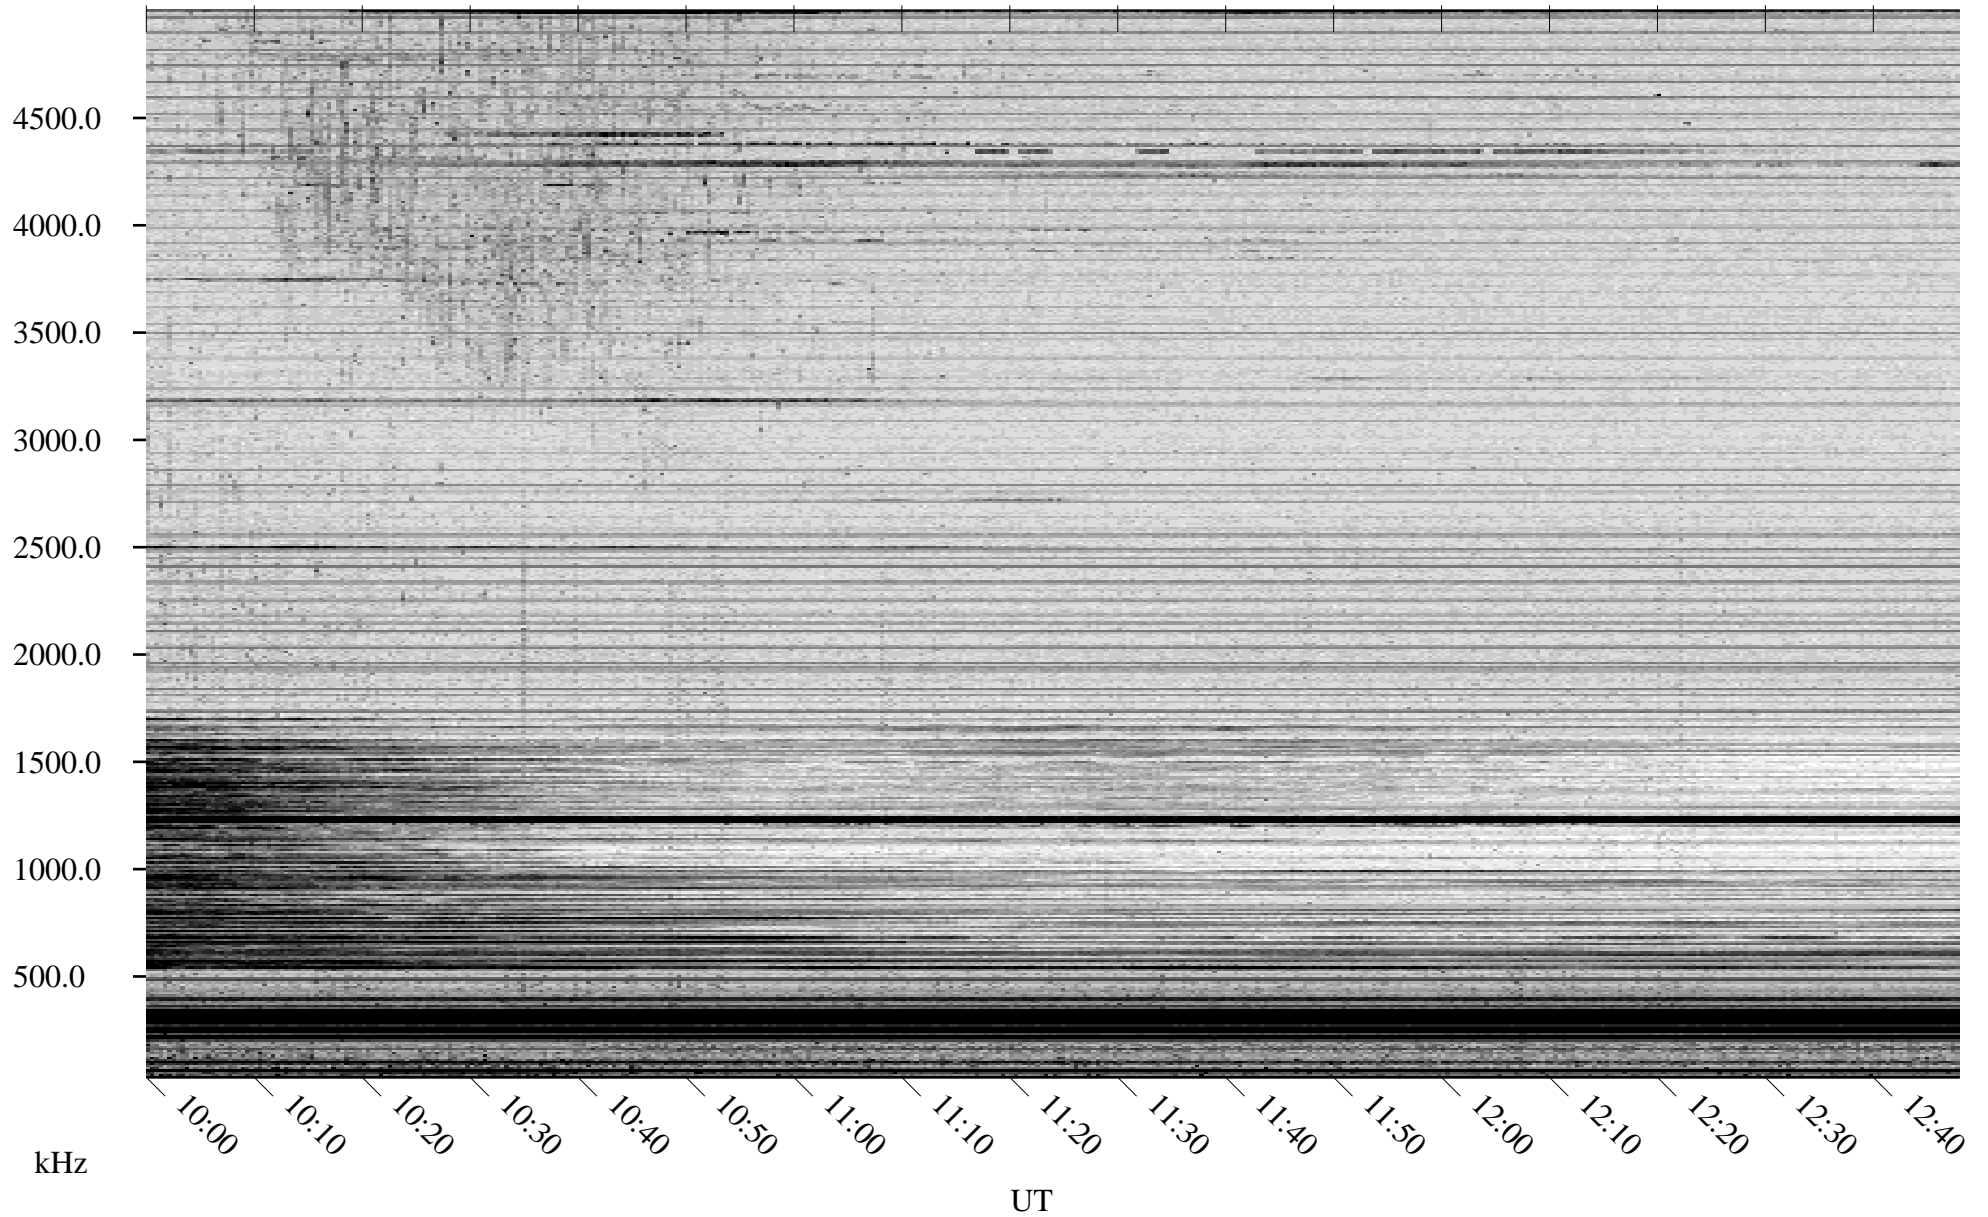

05/04/2008 Churchill, Manitoba

Linear Scale Black = 161 White = 15

ch081251.r00SUm max_12

Page 1

05/04/2008 Churchill, Manitoba

Linear Scale Black = 161 White = 15

ch081251.r00SUm max_12

Page 2

05/05/2008 Churchill, Manitoba

Linear Scale Black = 161 White = 15

ch081251.r00SUm max_12

Page 3

05/05/2008 Churchill, Manitoba

Linear Scale Black = 161 White = 15

ch081251.r00SUm max_12

Page 4

05/05/2008 Churchill, Manitoba

Linear Scale Black = 161 White = 15

ch081251.r00SUm max_12

Page 5

05/05/2008 Churchill, Manitoba

Linear Scale Black = 161 White = 15

ch081251.r00SUm max_12

Page 6

05/05/2008 Churchill, Manitoba

Linear Scale Black = 161 White = 15

ch081251.r00SUm max_12

Page 7

05/05/2008 Churchill, Manitoba

Linear Scale Black = 161 White = 15

ch081251.r00SUm max_12