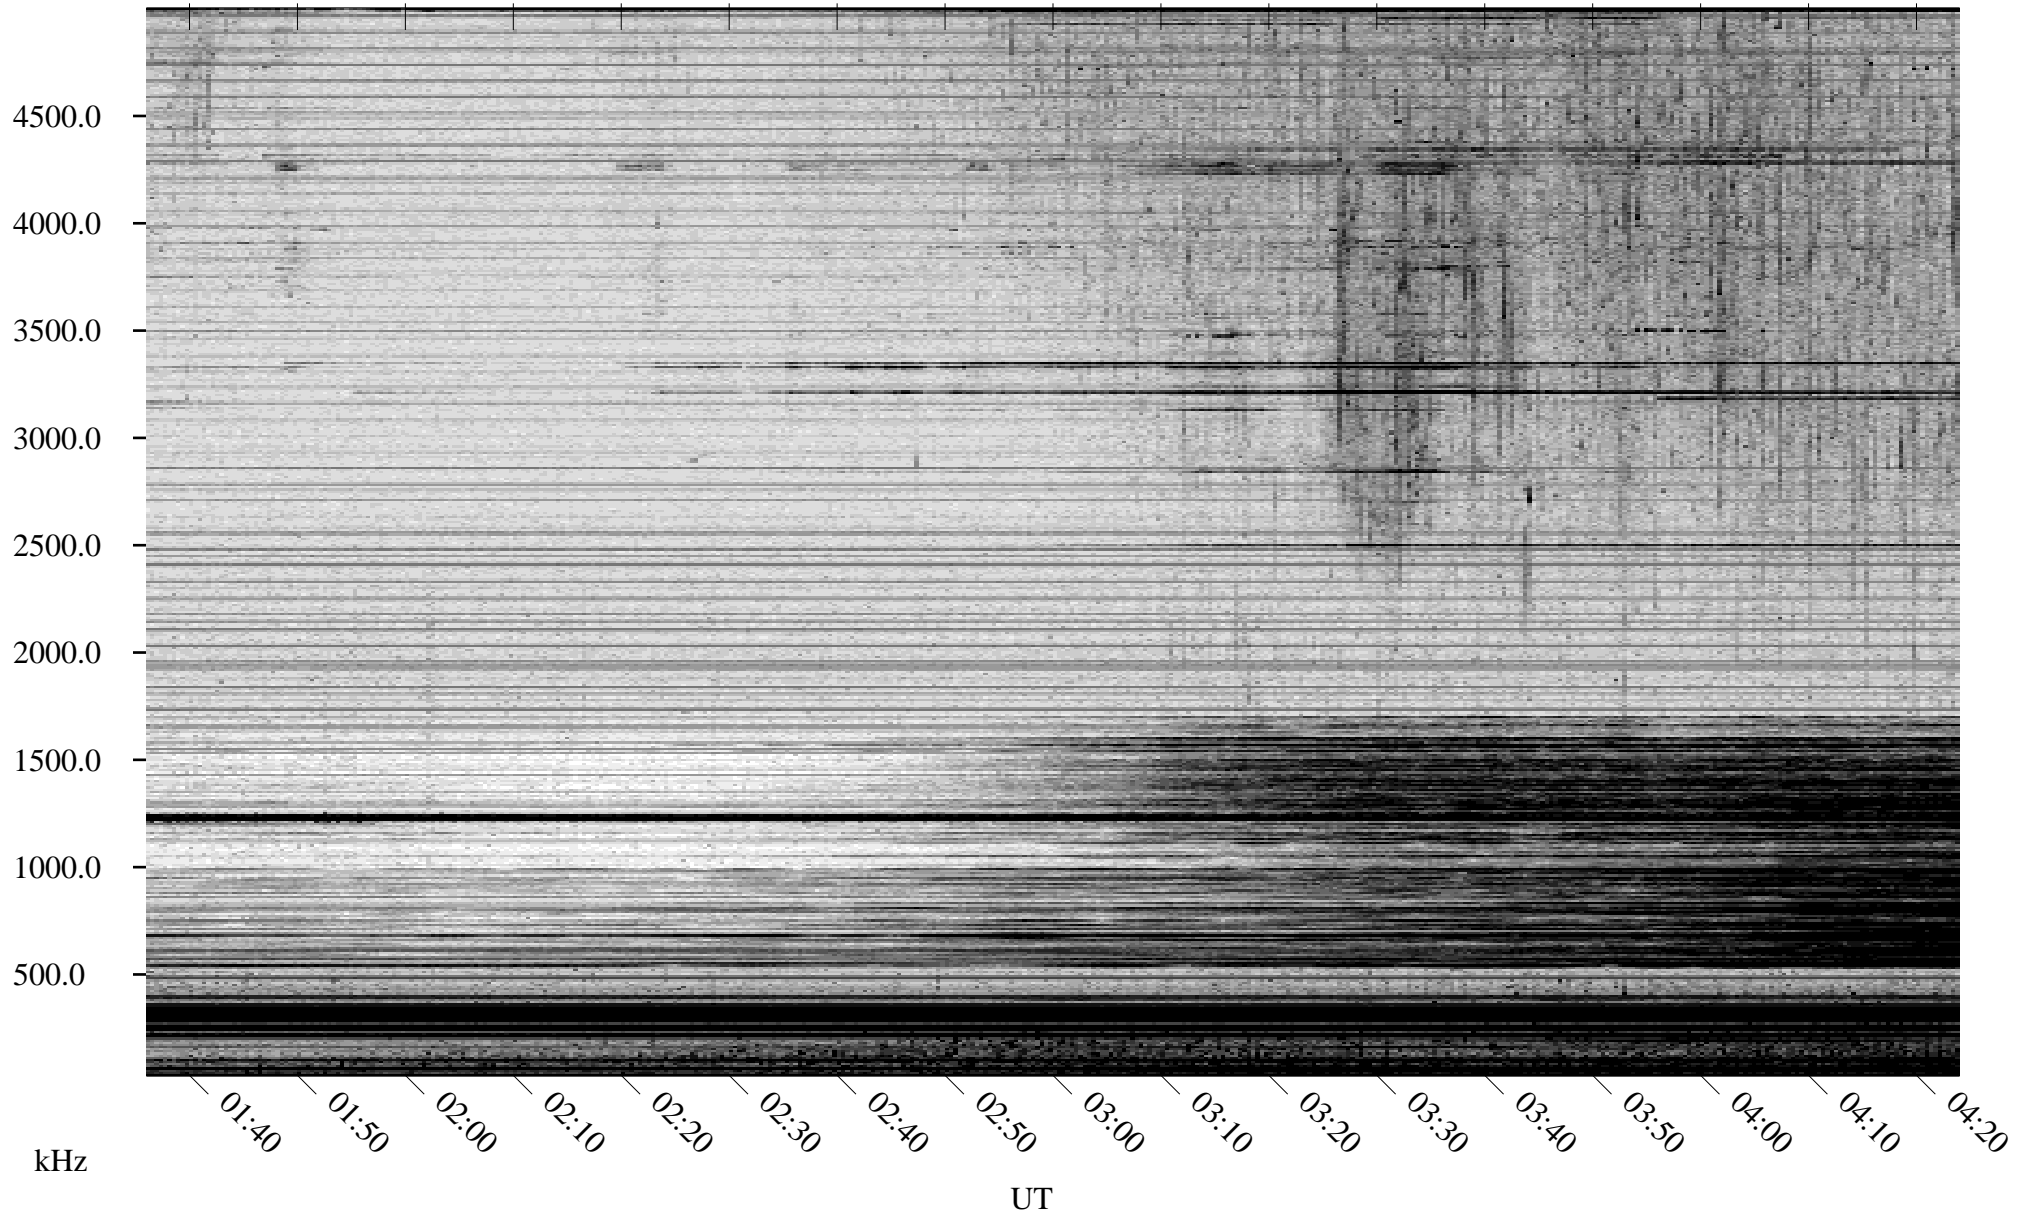

# 05/05/2008 Churchill, Manitoba

Linear Scale Black = 161 White = 15

ch08126l.r00SUm max\_12

Page 1

# 05/05/2008 Churchill, Manitoba

Linear Scale    Black = 161    White = 15

ch08126l.r00SUm max\_12

Page 2

# 05/06/2008 Churchill, Manitoba

Linear Scale    Black = 161    White = 15

ch08126l.r00SUm max\_12

# 05/06/2008 Churchill, Manitoba

Linear Scale    Black = 161    White = 15

ch08126l.r00SUm max\_12

Page 4