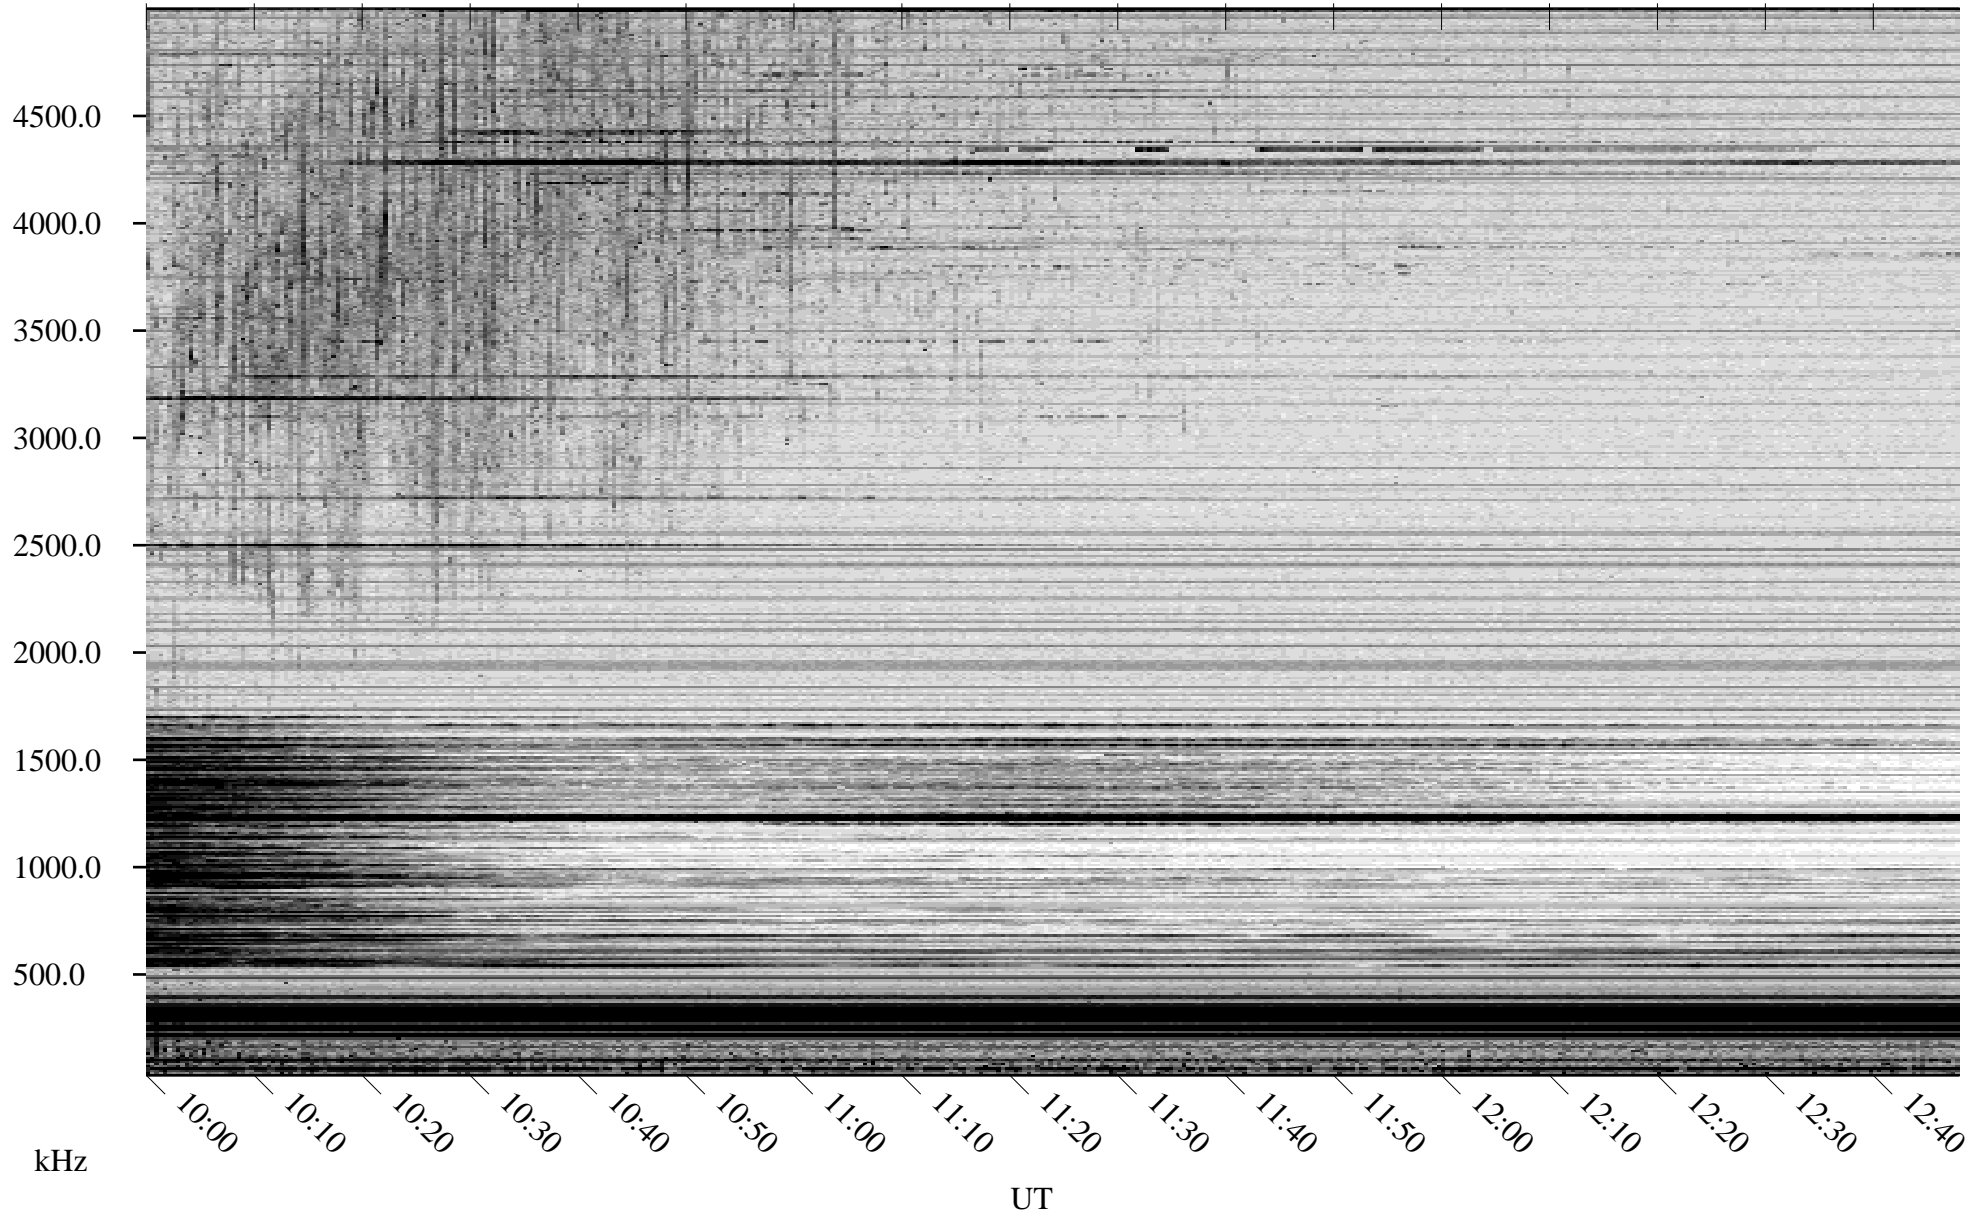

05/06/2008 Churchill, Manitoba

Linear Scale Black = 161 White = 15

ch081271.r00SUm max_12

Page 1

05/06/2008 Churchill, Manitoba

Linear Scale Black = 161 White = 15

ch081271.r00SUm max_12

Page 2

05/07/2008 Churchill, Manitoba

Linear Scale Black = 161 White = 15

ch081271.r00SUm max_12

Page 3

05/07/2008 Churchill, Manitoba

Linear Scale Black = 161 White = 15

ch081271.r00SUm max_12

Page 4

05/07/2008 Churchill, Manitoba

Linear Scale Black = 161 White = 15

ch081271.r00SUm max_12

Page 5

05/07/2008 Churchill, Manitoba

Linear Scale Black = 161 White = 15

ch081271.r00SUm max_12

Page 6

05/07/2008 Churchill, Manitoba

Linear Scale Black = 161 White = 15

ch081271.r00SUm max_12

Page 7

05/07/2008 Churchill, Manitoba

Linear Scale Black = 161 White = 15

ch081271.r00SUm max_12

Page 8