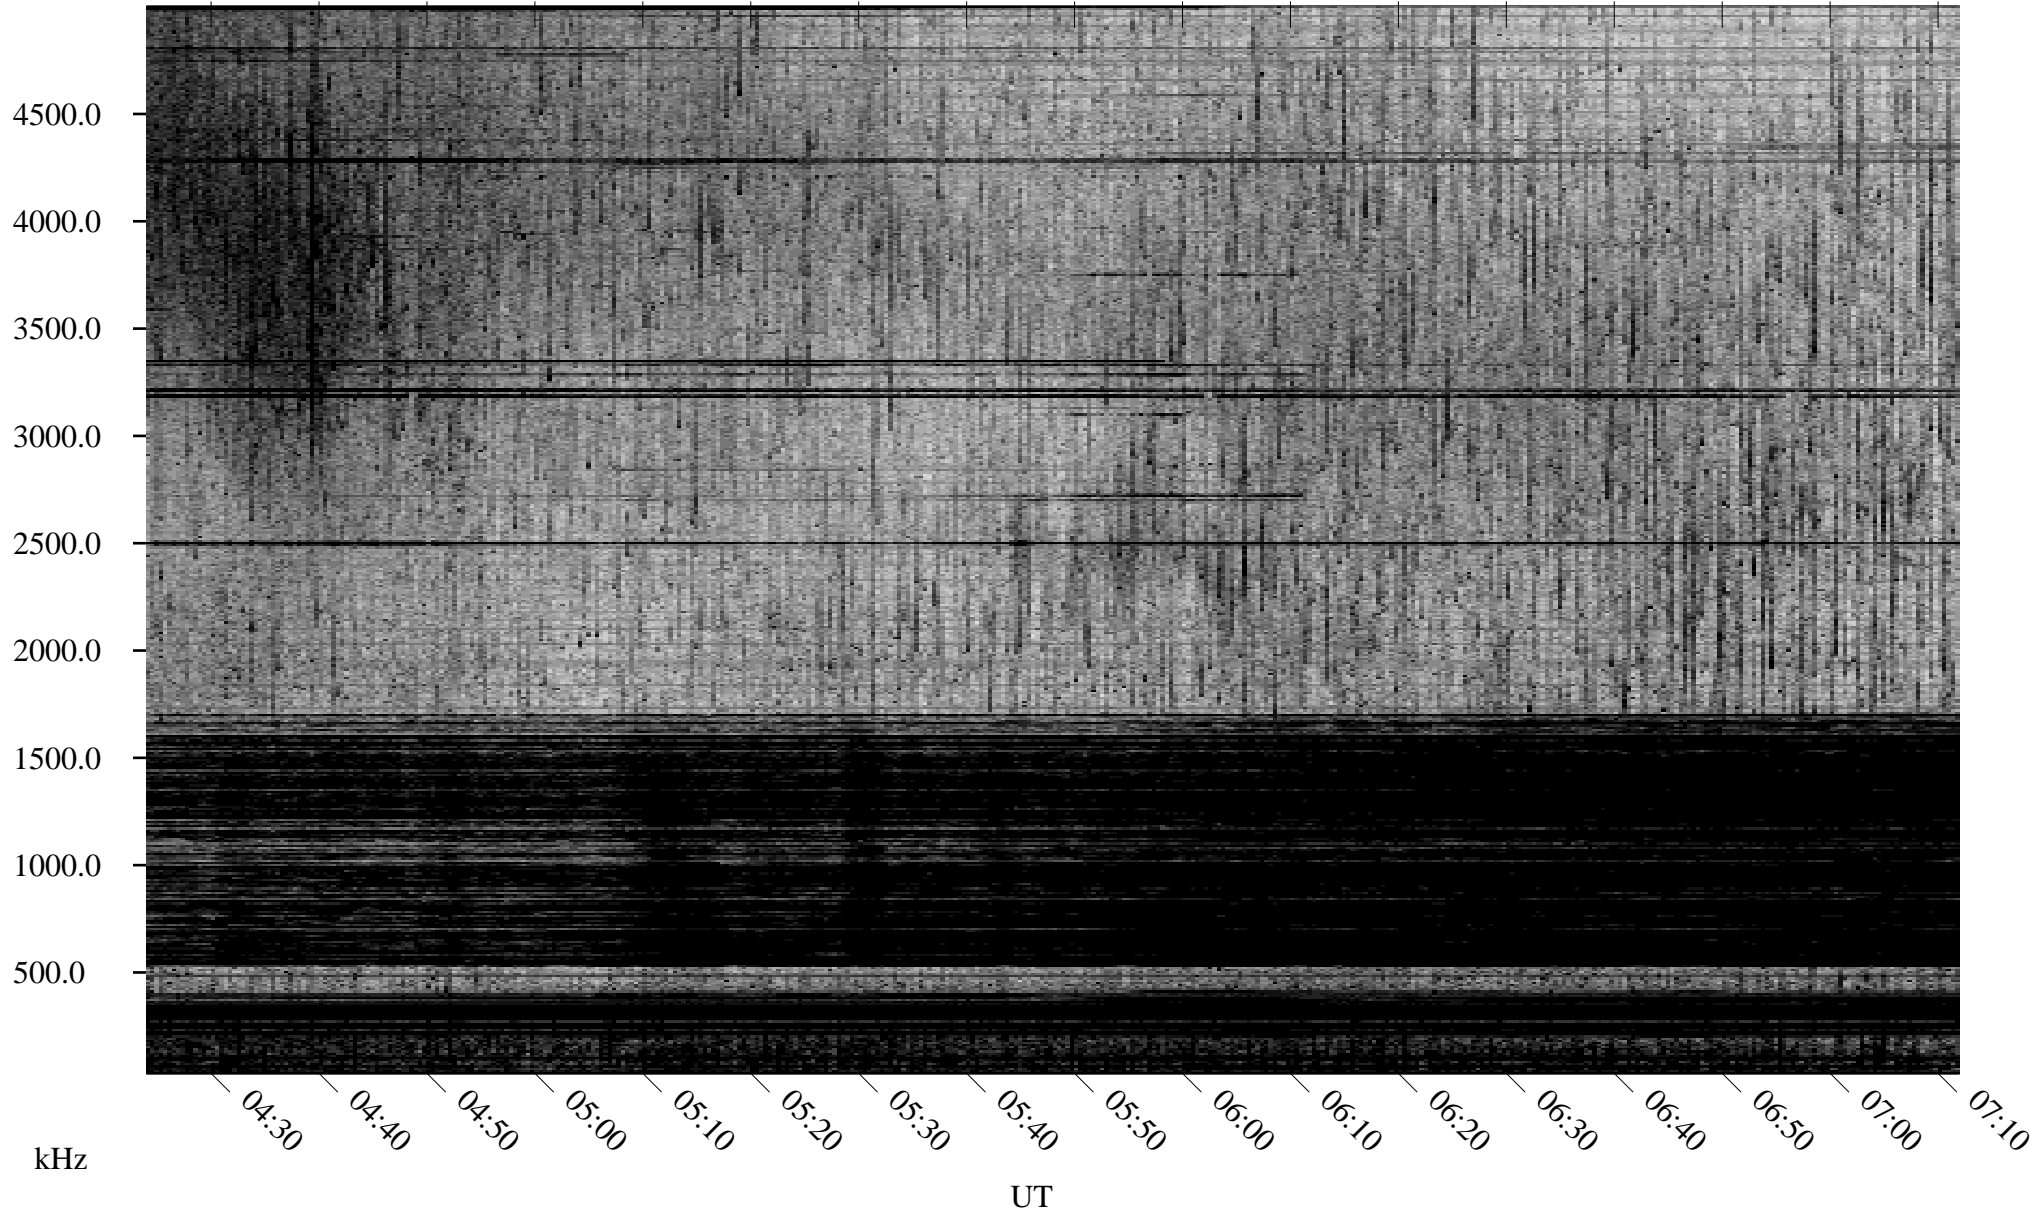

05/06/2008 Churchill, Manitoba

Linear Scale Black = 161 White = 15

ch081271.r00SUm max_12

Page 1

05/06/2008 Churchill, Manitoba

Linear Scale Black = 161 White = 15

ch081271.r00SUm max_12

Page 2

05/07/2008 Churchill, Manitoba

Linear Scale Black = 161 White = 15

ch081271.r00SUm max_12

Page 3

05/07/2008 Churchill, Manitoba

Linear Scale Black = 161 White = 15

ch081271.r00SUm max_12

Page 4

05/07/2008 Churchill, Manitoba

Linear Scale Black = 161 White = 15

ch081271.r00SUm max_12

Page 5

05/07/2008 Churchill, Manitoba

Linear Scale Black = 161 White = 15

ch081271.r00SUm max_12

Page 6

05/07/2008 Churchill, Manitoba

Linear Scale Black = 161 White = 15

ch081271.r00SUm max_12

Page 7

05/07/2008 Churchill, Manitoba

Linear Scale Black = 161 White = 15

ch081271.r00SUm max_12

Page 8