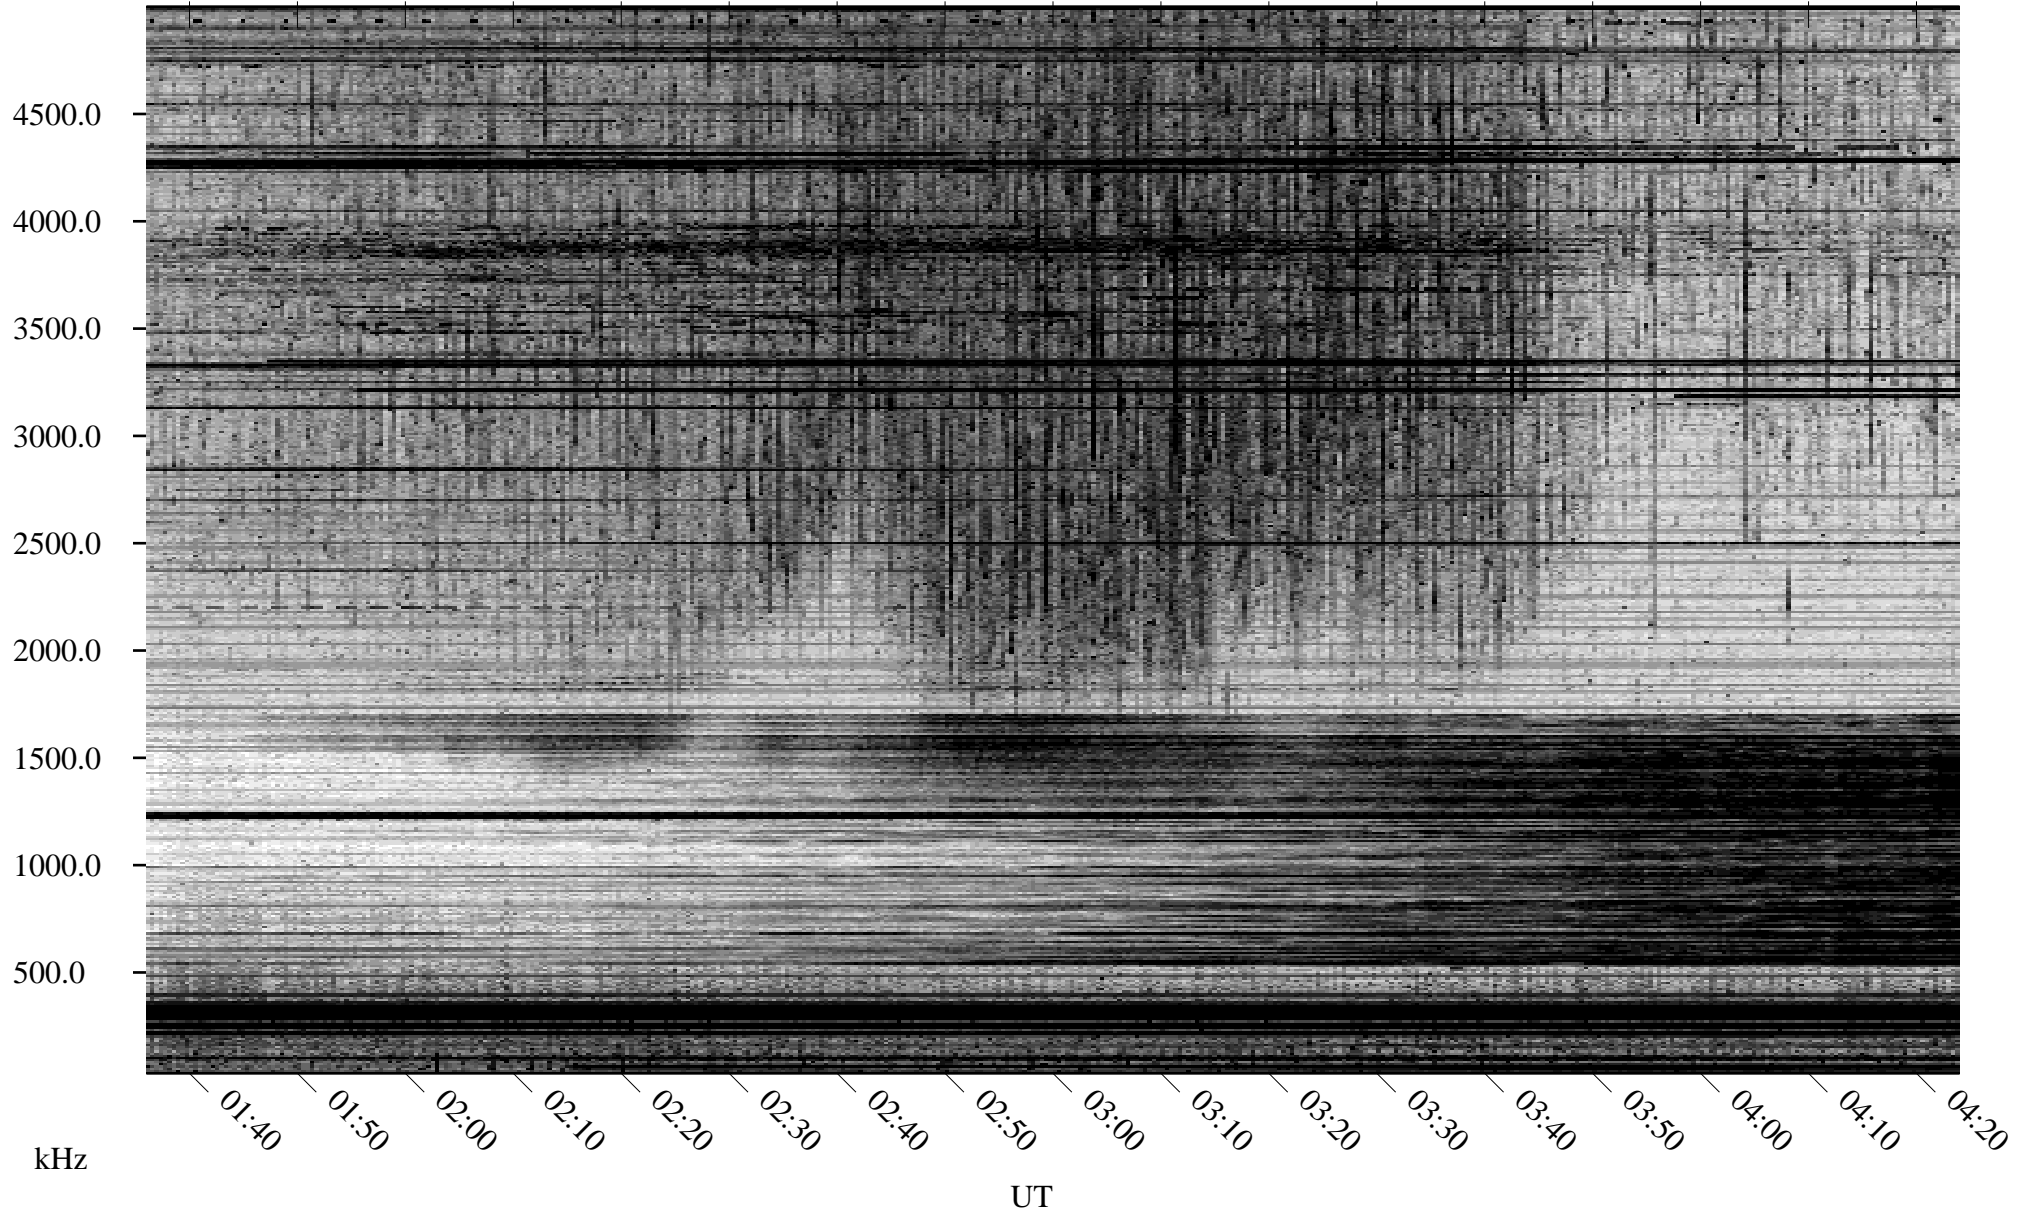

05/07/2008 Churchill, Manitoba

Linear Scale Black = 161 White = 15

ch08128l.r00SUm max_12

Page 1

05/07/2008 Churchill, Manitoba

Linear Scale Black = 161 White = 15

ch08128l.r00SUm max_12

Page 2

05/08/2008 Churchill, Manitoba

Linear Scale Black = 161 White = 15

ch08128l.r00SUm max_12

Page 3

05/08/2008 Churchill, Manitoba

Linear Scale Black = 161 White = 15

ch08128l.r00SUm max_12

Page 4

05/08/2008 Churchill, Manitoba

Linear Scale Black = 161 White = 15

ch08128l.r00SUm max_12

Page 5

05/08/2008 Churchill, Manitoba

Linear Scale Black = 161 White = 15

ch08128l.r00SUm max_12

Page 6

05/08/2008 Churchill, Manitoba

Linear Scale Black = 161 White = 15

ch08128l.r00SUm max_12

Page 7

05/08/2008 Churchill, Manitoba

Linear Scale Black = 161 White = 15

ch08128l.r00SUm max_12