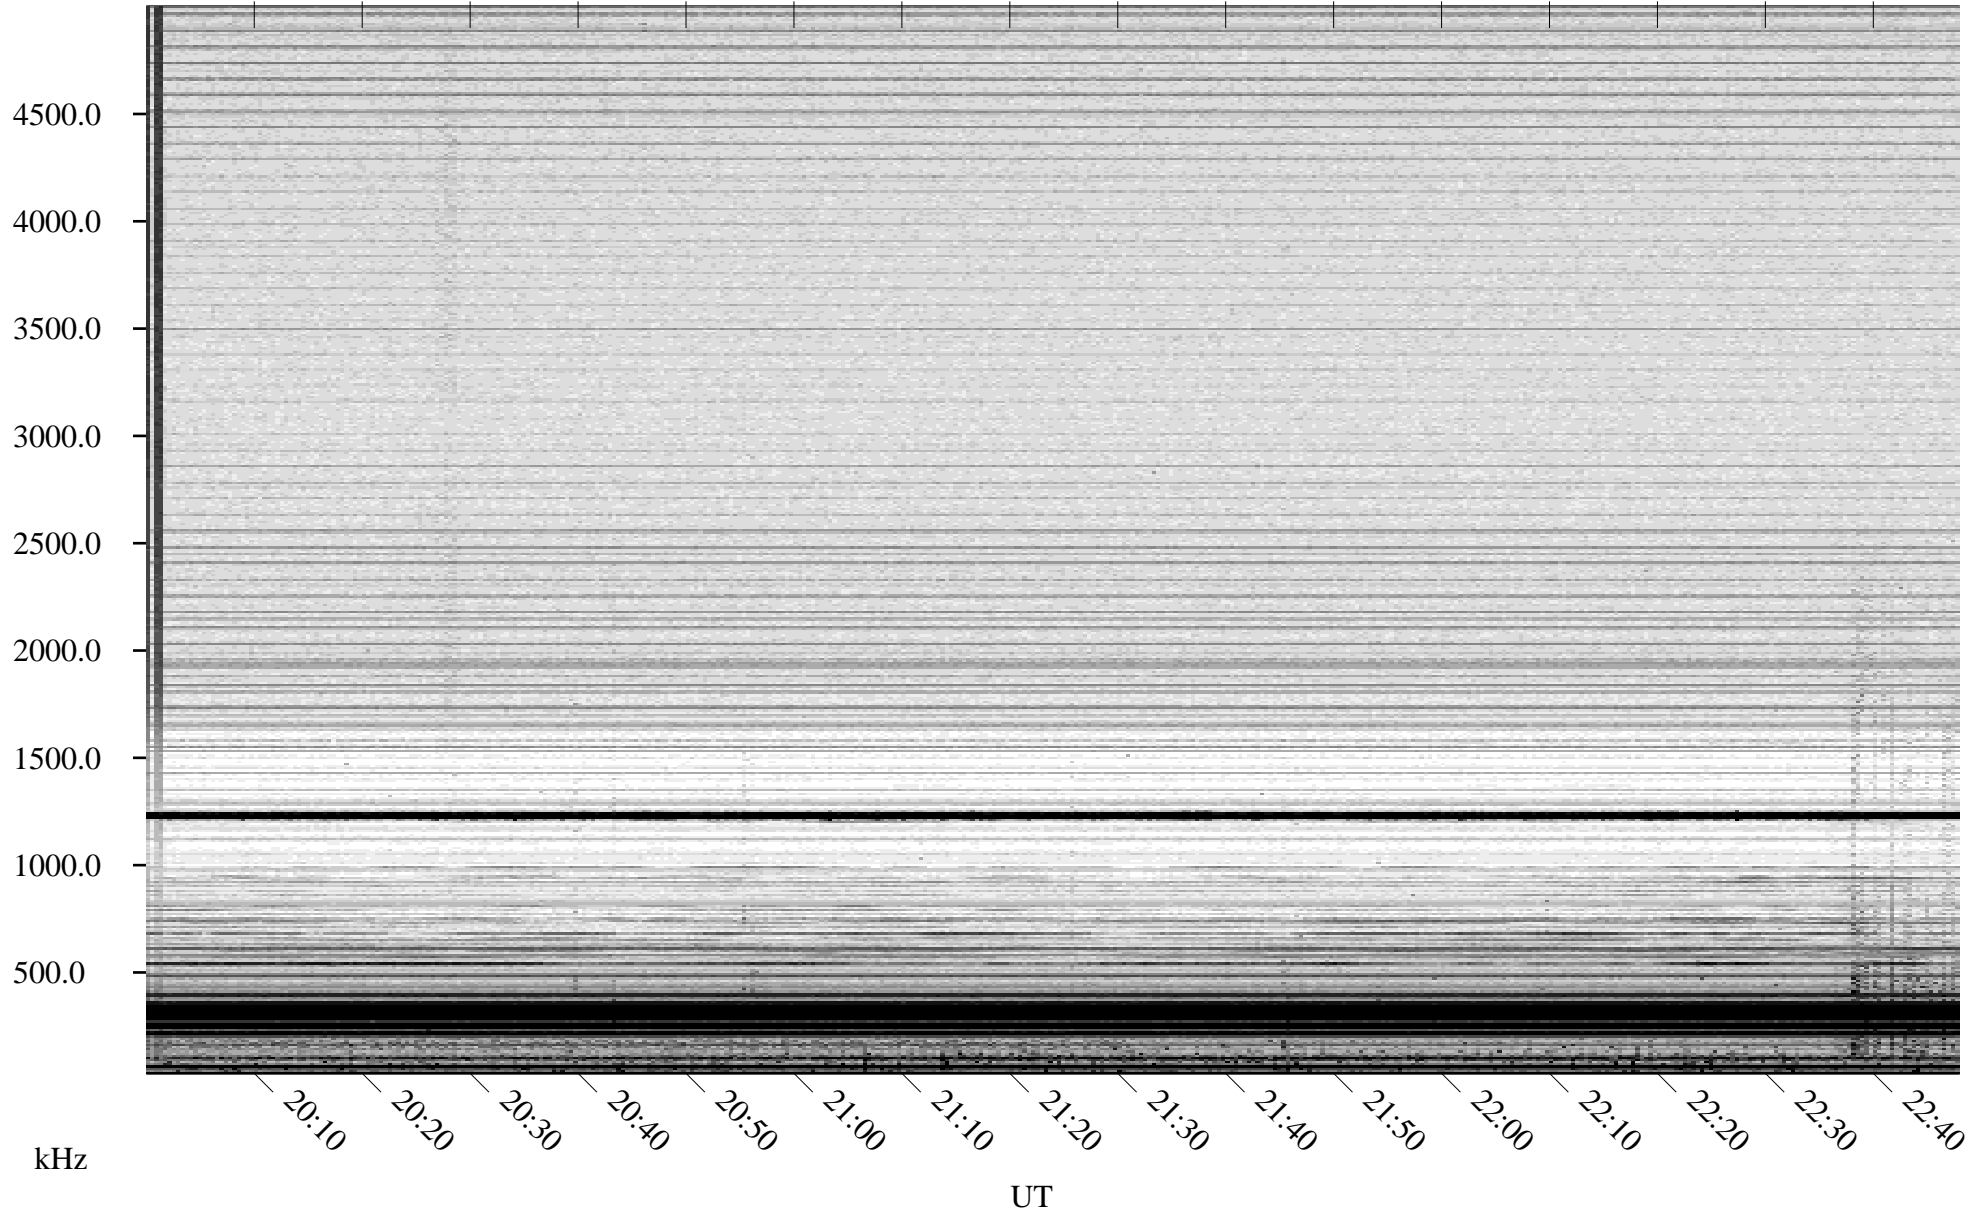

05/07/2008 Churchill, Manitoba

Linear Scale Black = 161 White = 15

ch08128l.r00SUm max_12

Page 1

05/07/2008 Churchill, Manitoba

Linear Scale Black = 161 White = 15

ch08128l.r00SUm max_12

Page 2

05/08/2008 Churchill, Manitoba

Linear Scale Black = 161 White = 15

ch08128l.r00SUm max_12

Page 3

05/08/2008 Churchill, Manitoba

Linear Scale Black = 161 White = 15

ch08128l.r00SUm max_12

Page 4

05/08/2008 Churchill, Manitoba

Linear Scale Black = 161 White = 15

ch08128l.r00SUm max_12

Page 5

05/08/2008 Churchill, Manitoba

Linear Scale Black = 161 White = 15

ch08128l.r00SUm max_12

Page 6

05/08/2008 Churchill, Manitoba

Linear Scale Black = 161 White = 15

ch08128l.r00SUm max_12

Page 7

05/08/2008 Churchill, Manitoba

Linear Scale Black = 161 White = 15

ch08128l.r00SUm max_12