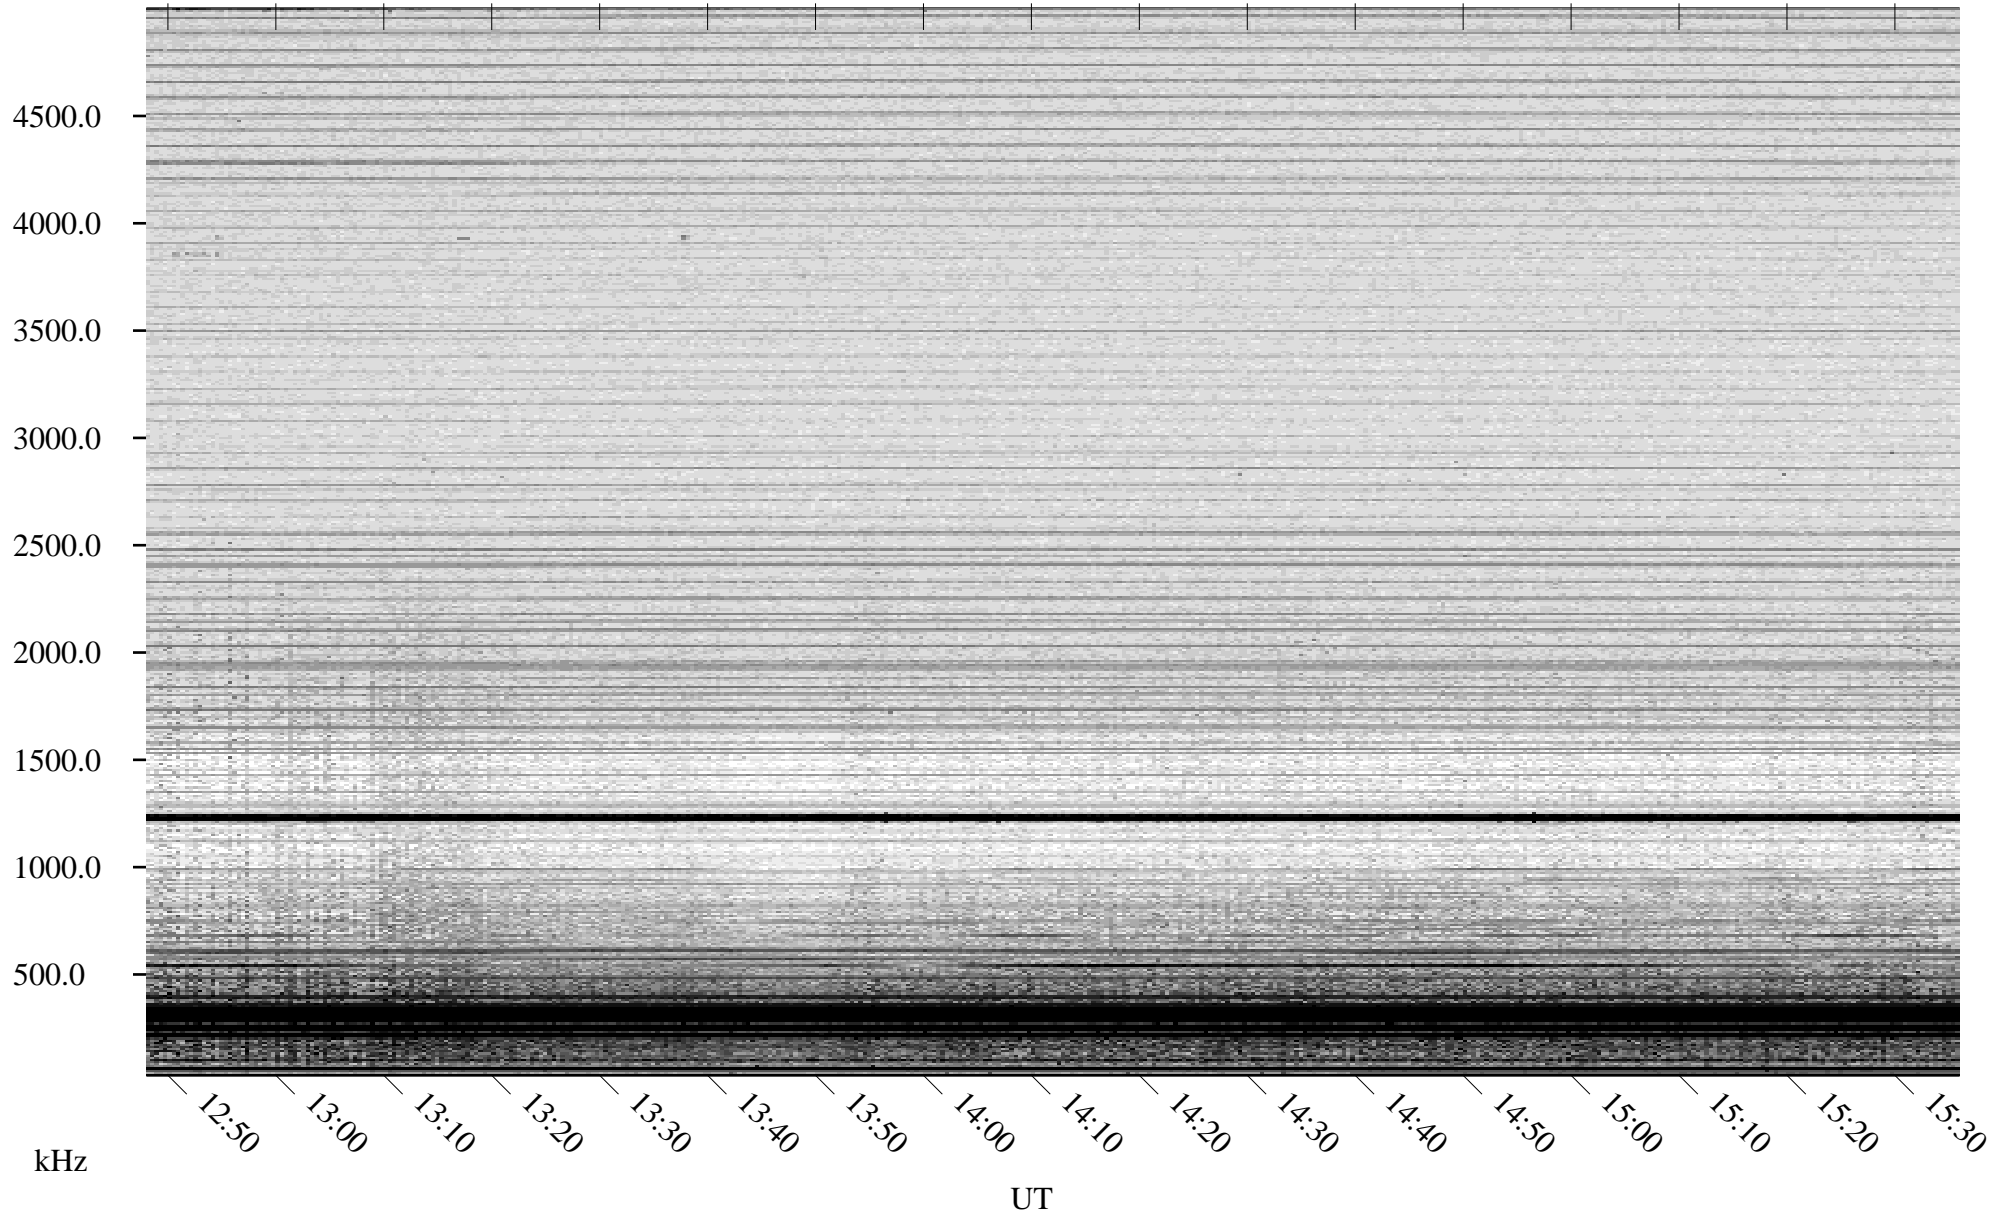

05/07/2008 Churchill, Manitoba

Linear Scale Black = 161 White = 15

ch08128l.r00SUm max_12

Page 1

05/07/2008 Churchill, Manitoba

Linear Scale Black = 161 White = 15

ch08128l.r00SUm max_12

Page 2

05/08/2008 Churchill, Manitoba

Linear Scale Black = 161 White = 15

ch08128l.r00SUm max_12

Page 3

05/08/2008 Churchill, Manitoba

Linear Scale Black = 161 White = 15

ch08128l.r00SUm max_12

Page 4

05/08/2008 Churchill, Manitoba

Linear Scale Black = 161 White = 15

ch08128l.r00SUm max_12

Page 5

05/08/2008 Churchill, Manitoba

Linear Scale Black = 161 White = 15

ch08128l.r00SUm max_12

Page 6

05/08/2008 Churchill, Manitoba

Linear Scale Black = 161 White = 15

ch08128l.r00SUm max_12

Page 7

05/08/2008 Churchill, Manitoba

Linear Scale Black = 161 White = 15

ch08128l.r00SUm max_12