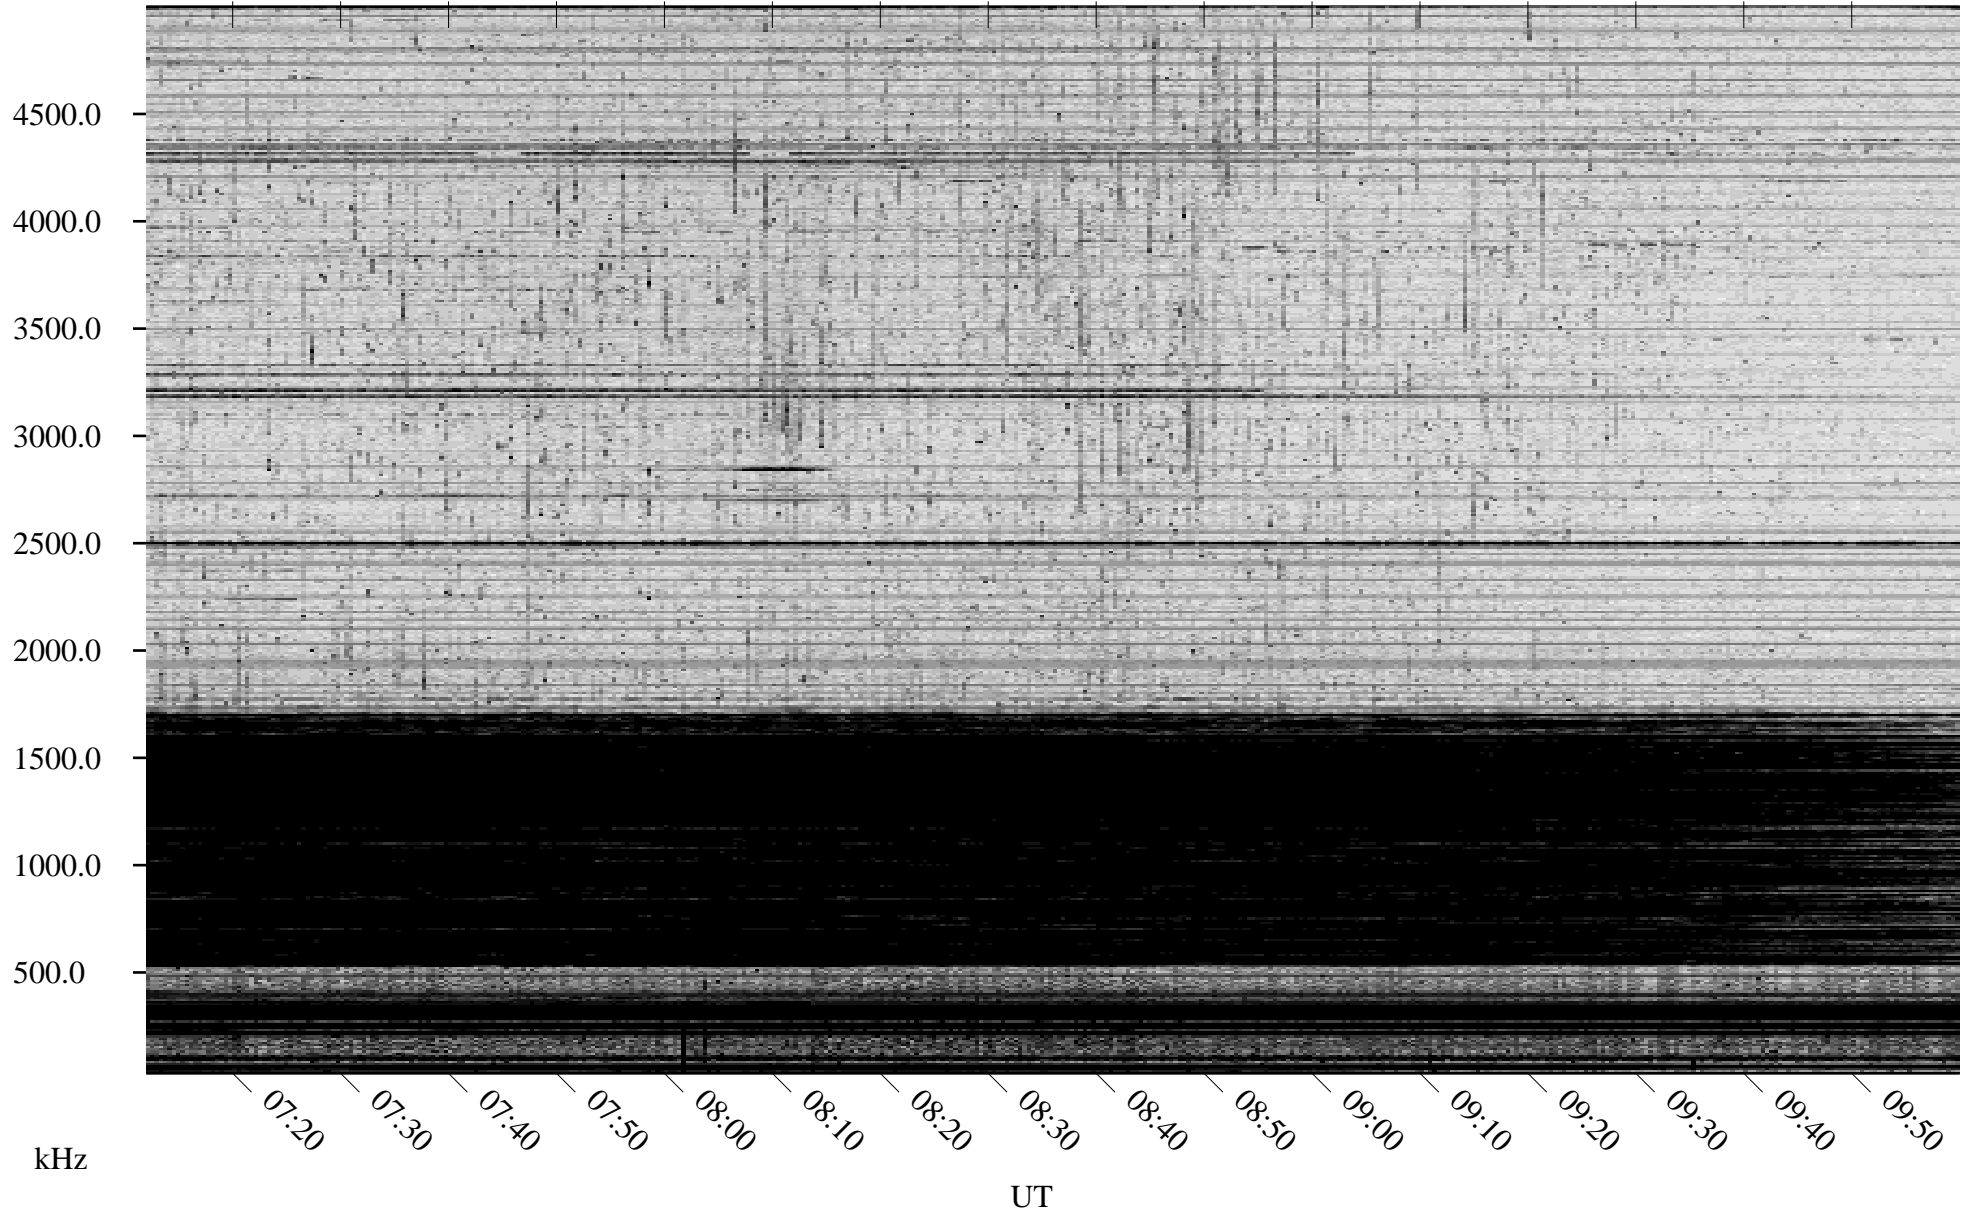

05/07/2008 Churchill, Manitoba

Linear Scale Black = 161 White = 15

ch08128l.r00SUm max_12

Page 1

05/07/2008 Churchill, Manitoba

Linear Scale Black = 161 White = 15

ch08128l.r00SUm max_12

Page 2

05/08/2008 Churchill, Manitoba

Linear Scale Black = 161 White = 15

ch08128l.r00SUm max_12

Page 3

05/08/2008 Churchill, Manitoba

Linear Scale Black = 161 White = 15

ch08128l.r00SUm max_12

Page 4

05/08/2008 Churchill, Manitoba

Linear Scale Black = 161 White = 15

ch08128l.r00SUm max_12

Page 5

05/08/2008 Churchill, Manitoba

Linear Scale Black = 161 White = 15

ch08128l.r00SUm max_12

Page 6

05/08/2008 Churchill, Manitoba

Linear Scale Black = 161 White = 15

ch08128l.r00SUm max_12

Page 7

05/08/2008 Churchill, Manitoba

Linear Scale Black = 161 White = 15

ch08128l.r00SUm max_12