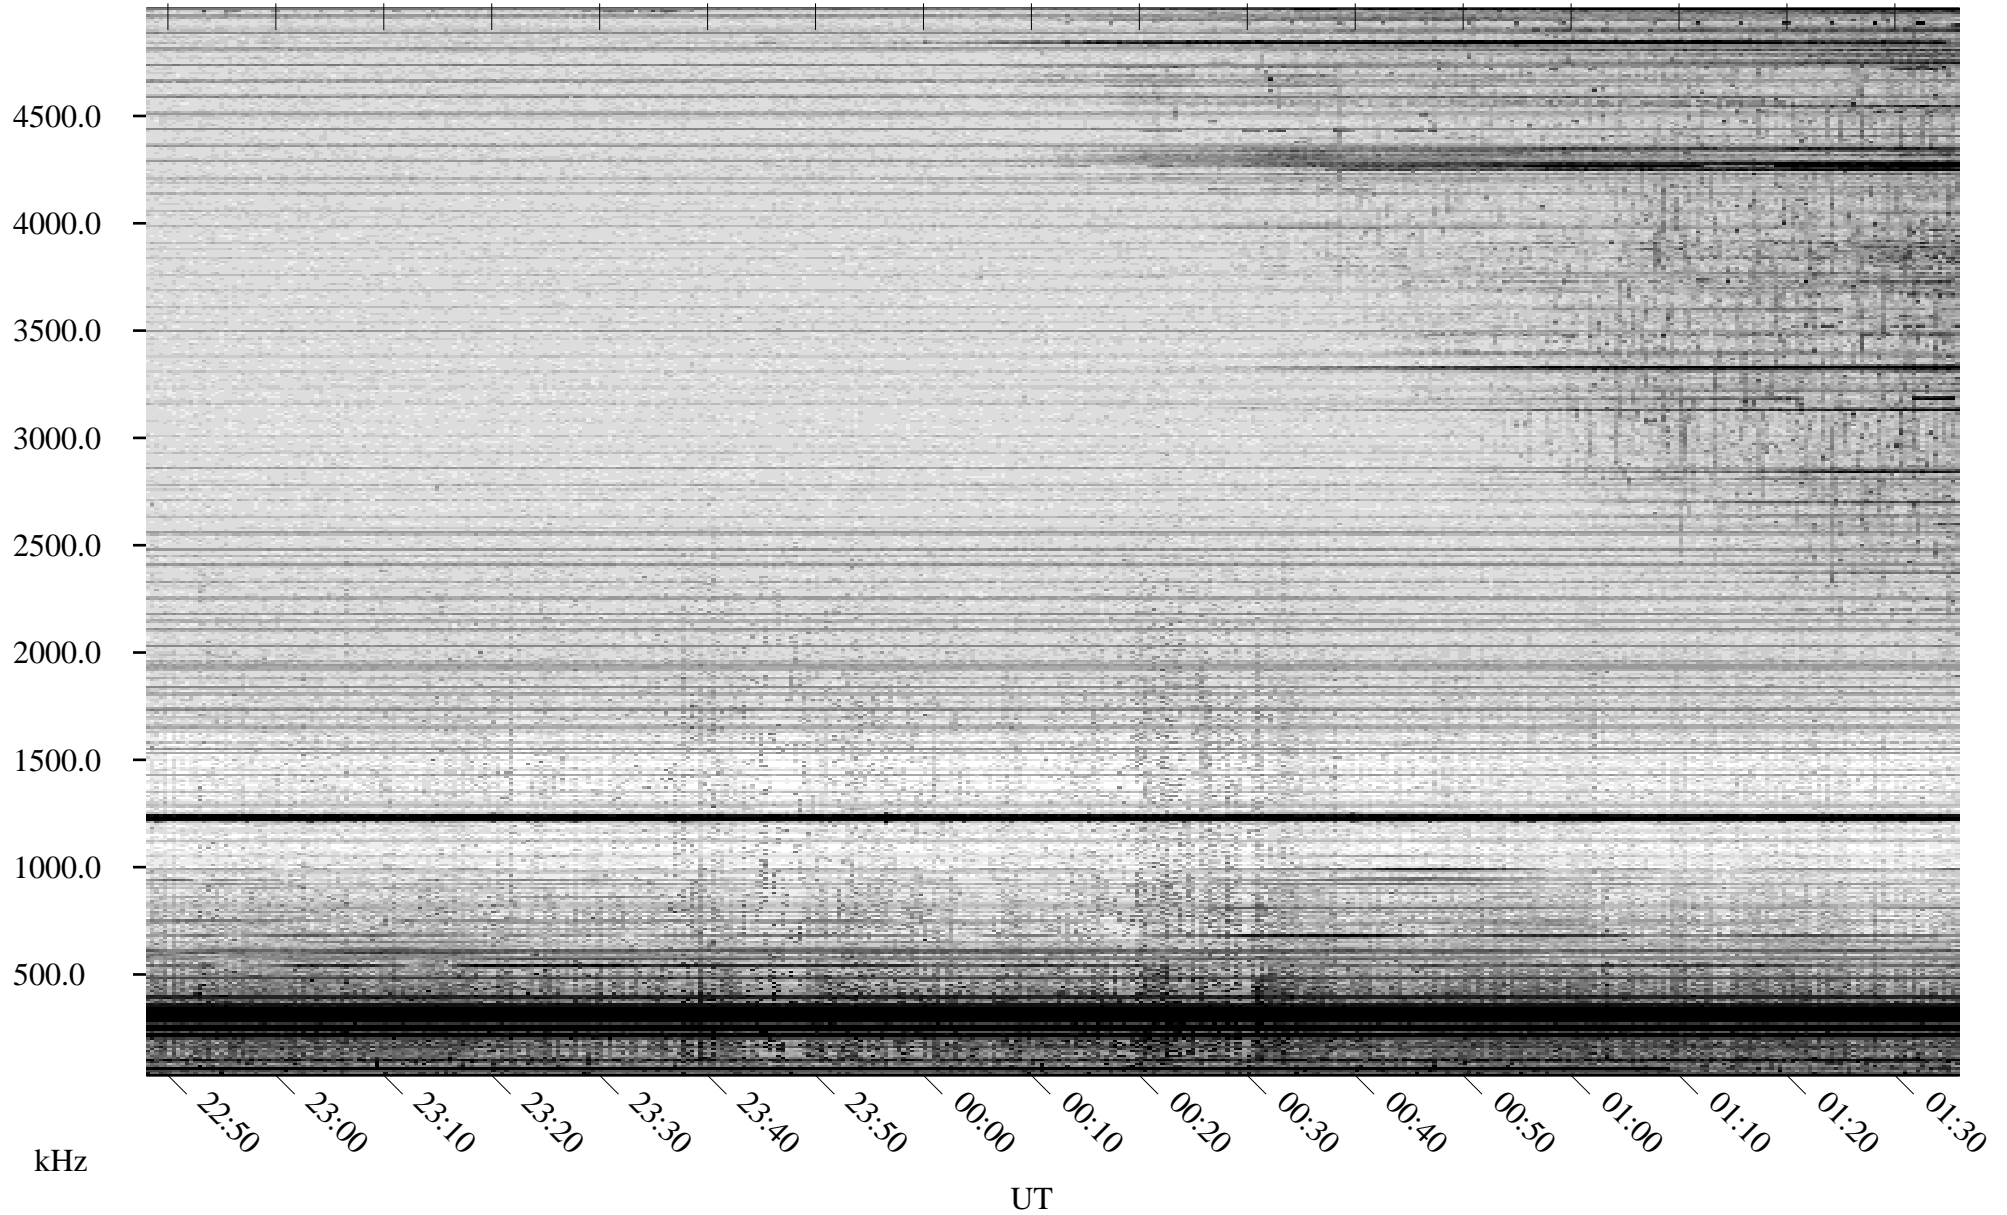

05/07/2008 Churchill, Manitoba

Linear Scale Black = 161 White = 15

ch08128l.r00SUm max_12

Page 1

05/07/2008 Churchill, Manitoba

Linear Scale Black = 161 White = 15

ch08128l.r00SUm max_12

Page 2

05/08/2008 Churchill, Manitoba

Linear Scale Black = 161 White = 15

ch08128l.r00SUm max_12

Page 3

05/08/2008 Churchill, Manitoba

Linear Scale Black = 161 White = 15

ch08128l.r00SUm max_12

Page 4

05/08/2008 Churchill, Manitoba

Linear Scale Black = 161 White = 15

ch08128l.r00SUm max_12

Page 5

05/08/2008 Churchill, Manitoba

Linear Scale Black = 161 White = 15

ch08128l.r00SUm max_12

Page 6

05/08/2008 Churchill, Manitoba

Linear Scale Black = 161 White = 15

ch08128l.r00SUm max_12

Page 7

05/08/2008 Churchill, Manitoba

Linear Scale Black = 161 White = 15

ch08128l.r00SUm max_12