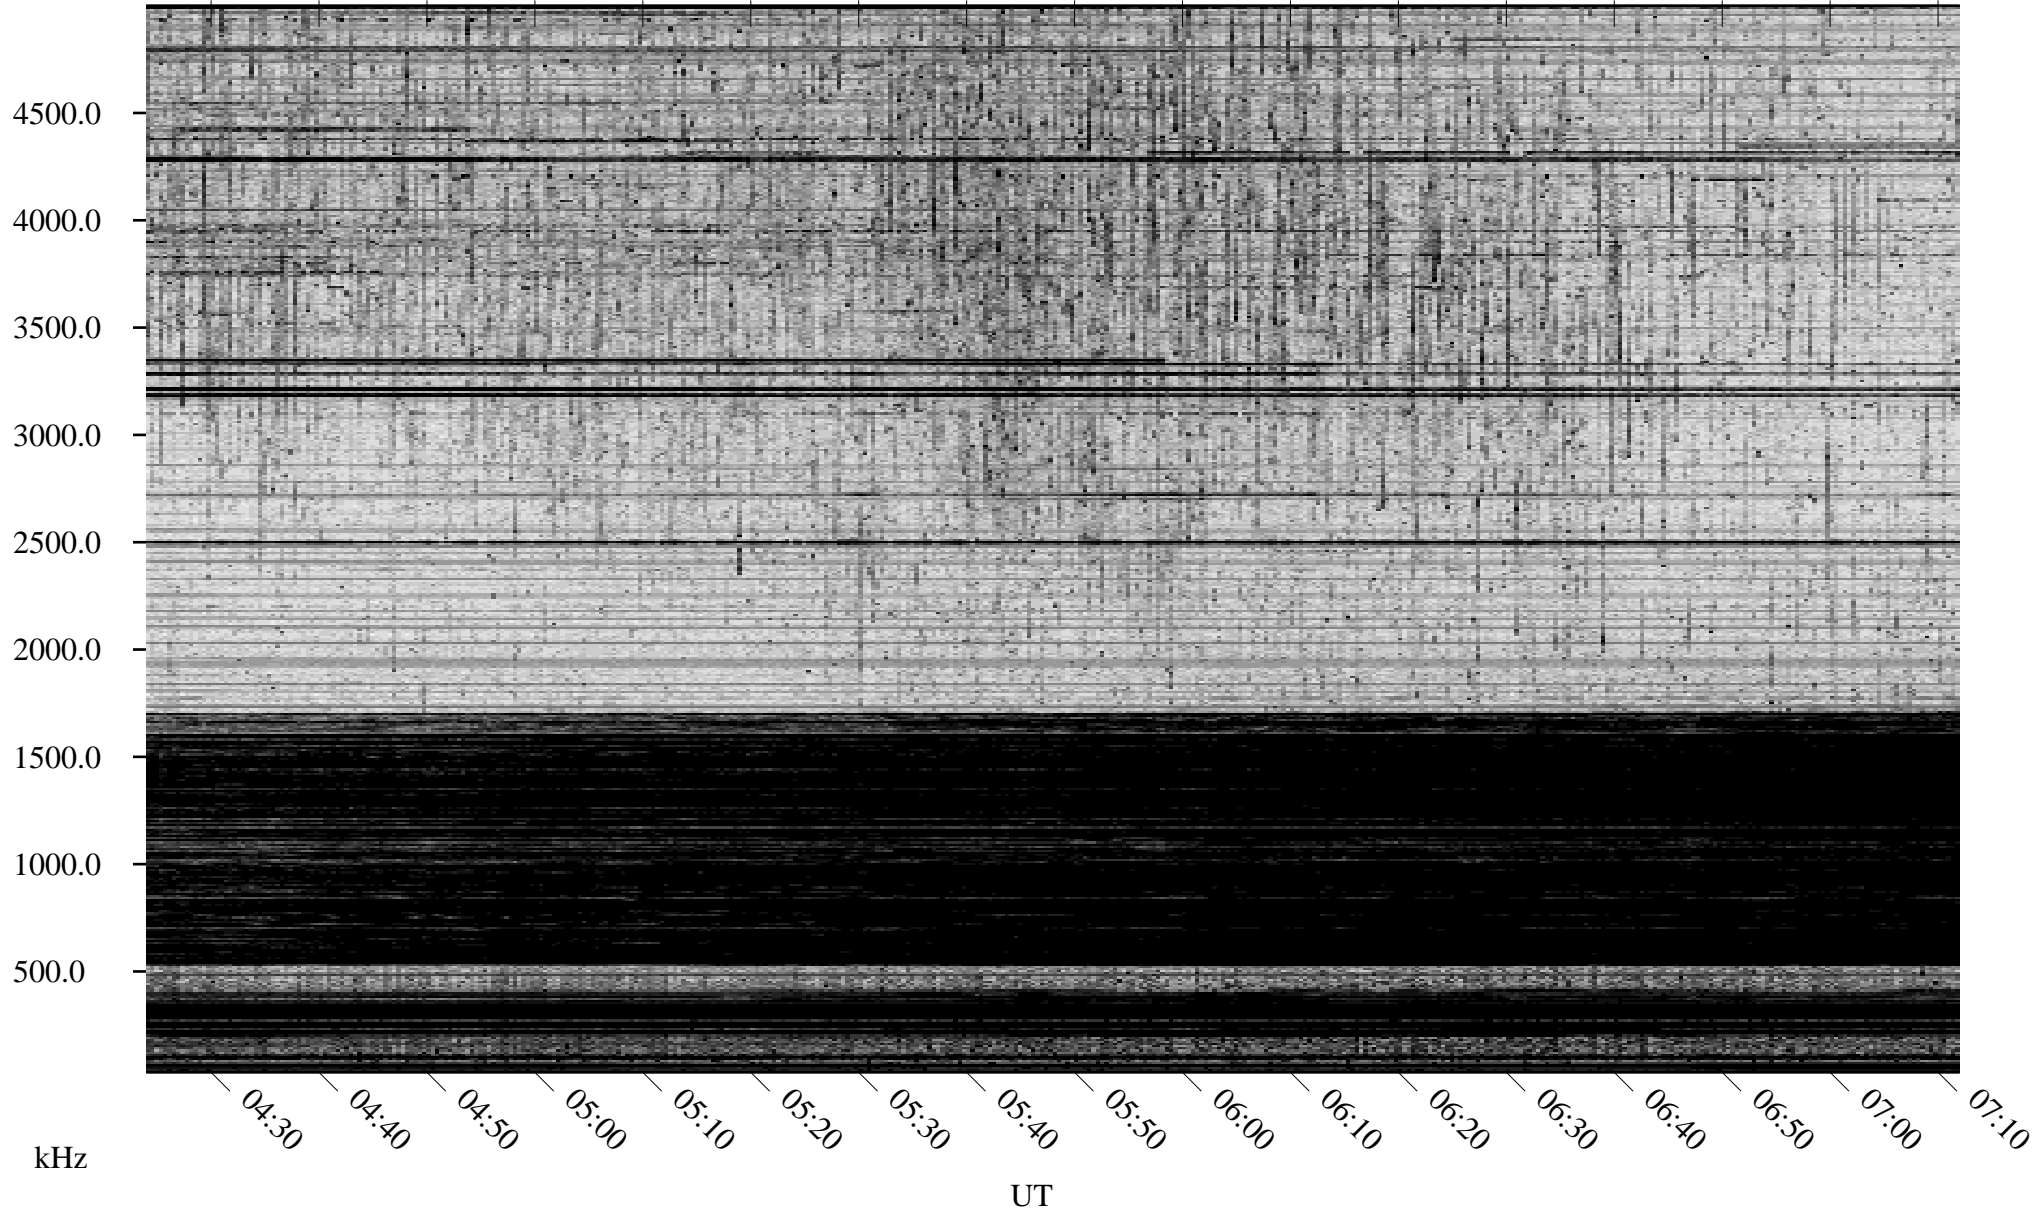

05/07/2008 Churchill, Manitoba

Linear Scale Black = 161 White = 15

ch08128l.r00SUm max_12

Page 1

05/07/2008 Churchill, Manitoba

Linear Scale Black = 161 White = 15

ch08128l.r00SUm max_12

Page 2

05/08/2008 Churchill, Manitoba

Linear Scale Black = 161 White = 15

ch08128l.r00SUm max_12

Page 3

05/08/2008 Churchill, Manitoba

Linear Scale Black = 161 White = 15

ch08128l.r00SUm max_12

Page 4

05/08/2008 Churchill, Manitoba

Linear Scale Black = 161 White = 15

ch08128l.r00SUm max_12

Page 5

05/08/2008 Churchill, Manitoba

Linear Scale Black = 161 White = 15

ch08128l.r00SUm max_12

Page 6

05/08/2008 Churchill, Manitoba

Linear Scale Black = 161 White = 15

ch08128l.r00SUm max_12

Page 7

05/08/2008 Churchill, Manitoba

Linear Scale Black = 161 White = 15

ch08128l.r00SUm max_12