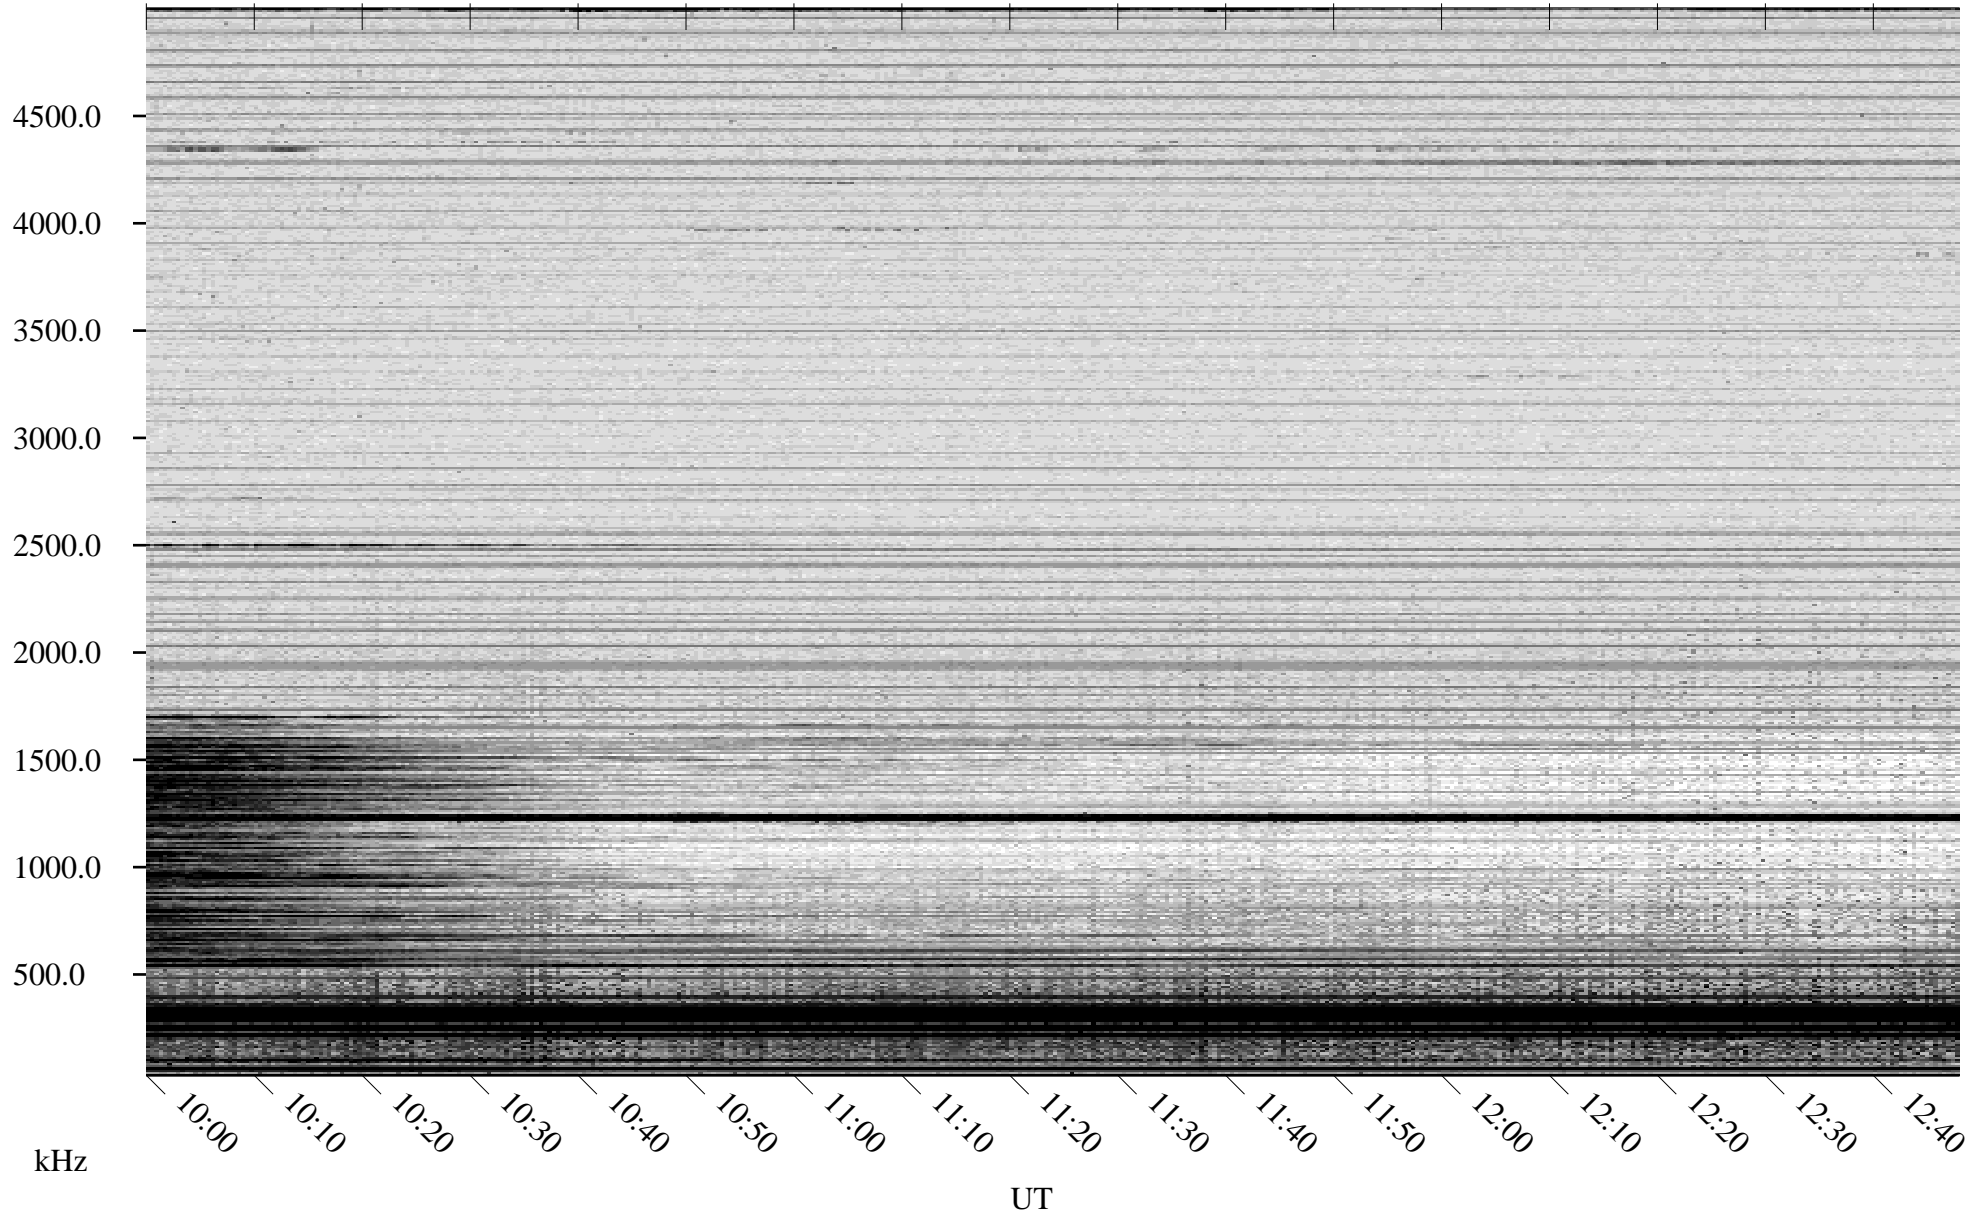

05/07/2008 Churchill, Manitoba

Linear Scale Black = 161 White = 15

ch08128l.r00SUm max_12

Page 1

05/07/2008 Churchill, Manitoba

Linear Scale Black = 161 White = 15

ch08128l.r00SUm max_12

Page 2

05/08/2008 Churchill, Manitoba

Linear Scale Black = 161 White = 15

ch08128l.r00SUm max_12

Page 3

05/08/2008 Churchill, Manitoba

Linear Scale Black = 161 White = 15

ch08128l.r00SUm max_12

Page 4

05/08/2008 Churchill, Manitoba

Linear Scale Black = 161 White = 15

ch08128l.r00SUm max_12

Page 5

05/08/2008 Churchill, Manitoba

Linear Scale Black = 161 White = 15

ch08128l.r00SUm max_12

Page 6

05/08/2008 Churchill, Manitoba

Linear Scale Black = 161 White = 15

ch08128l.r00SUm max_12

Page 7

05/08/2008 Churchill, Manitoba

Linear Scale Black = 161 White = 15

ch08128l.r00SUm max_12