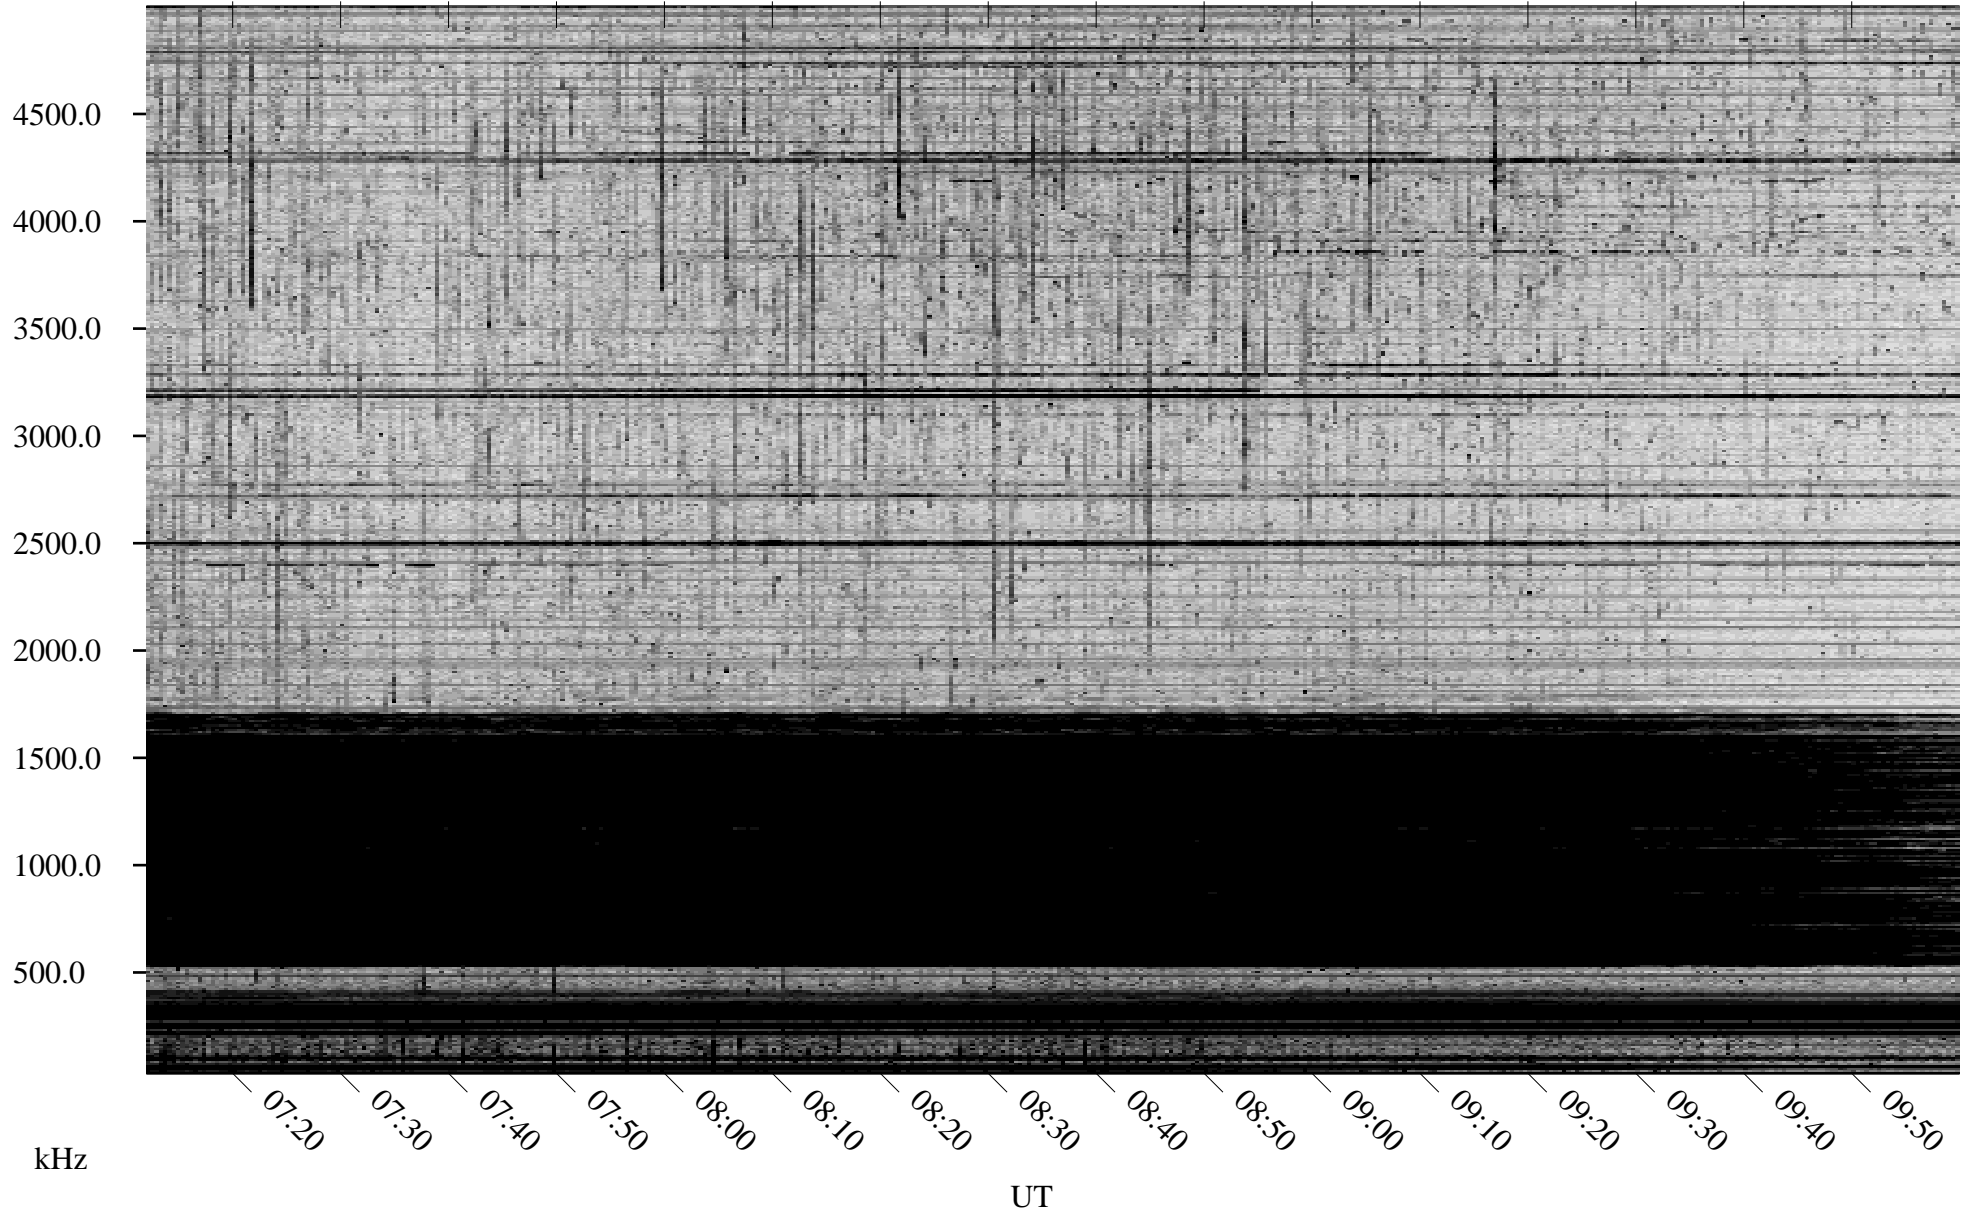

# 05/09/2008 Churchill, Manitoba

Linear Scale    Black = 161    White = 15

ch08129l.r00SUm max\_12

Page 4

# 05/09/2008 Churchill, Manitoba

Linear Scale    Black = 161    White = 15

ch08129l.r00SUm max\_12

Page 5