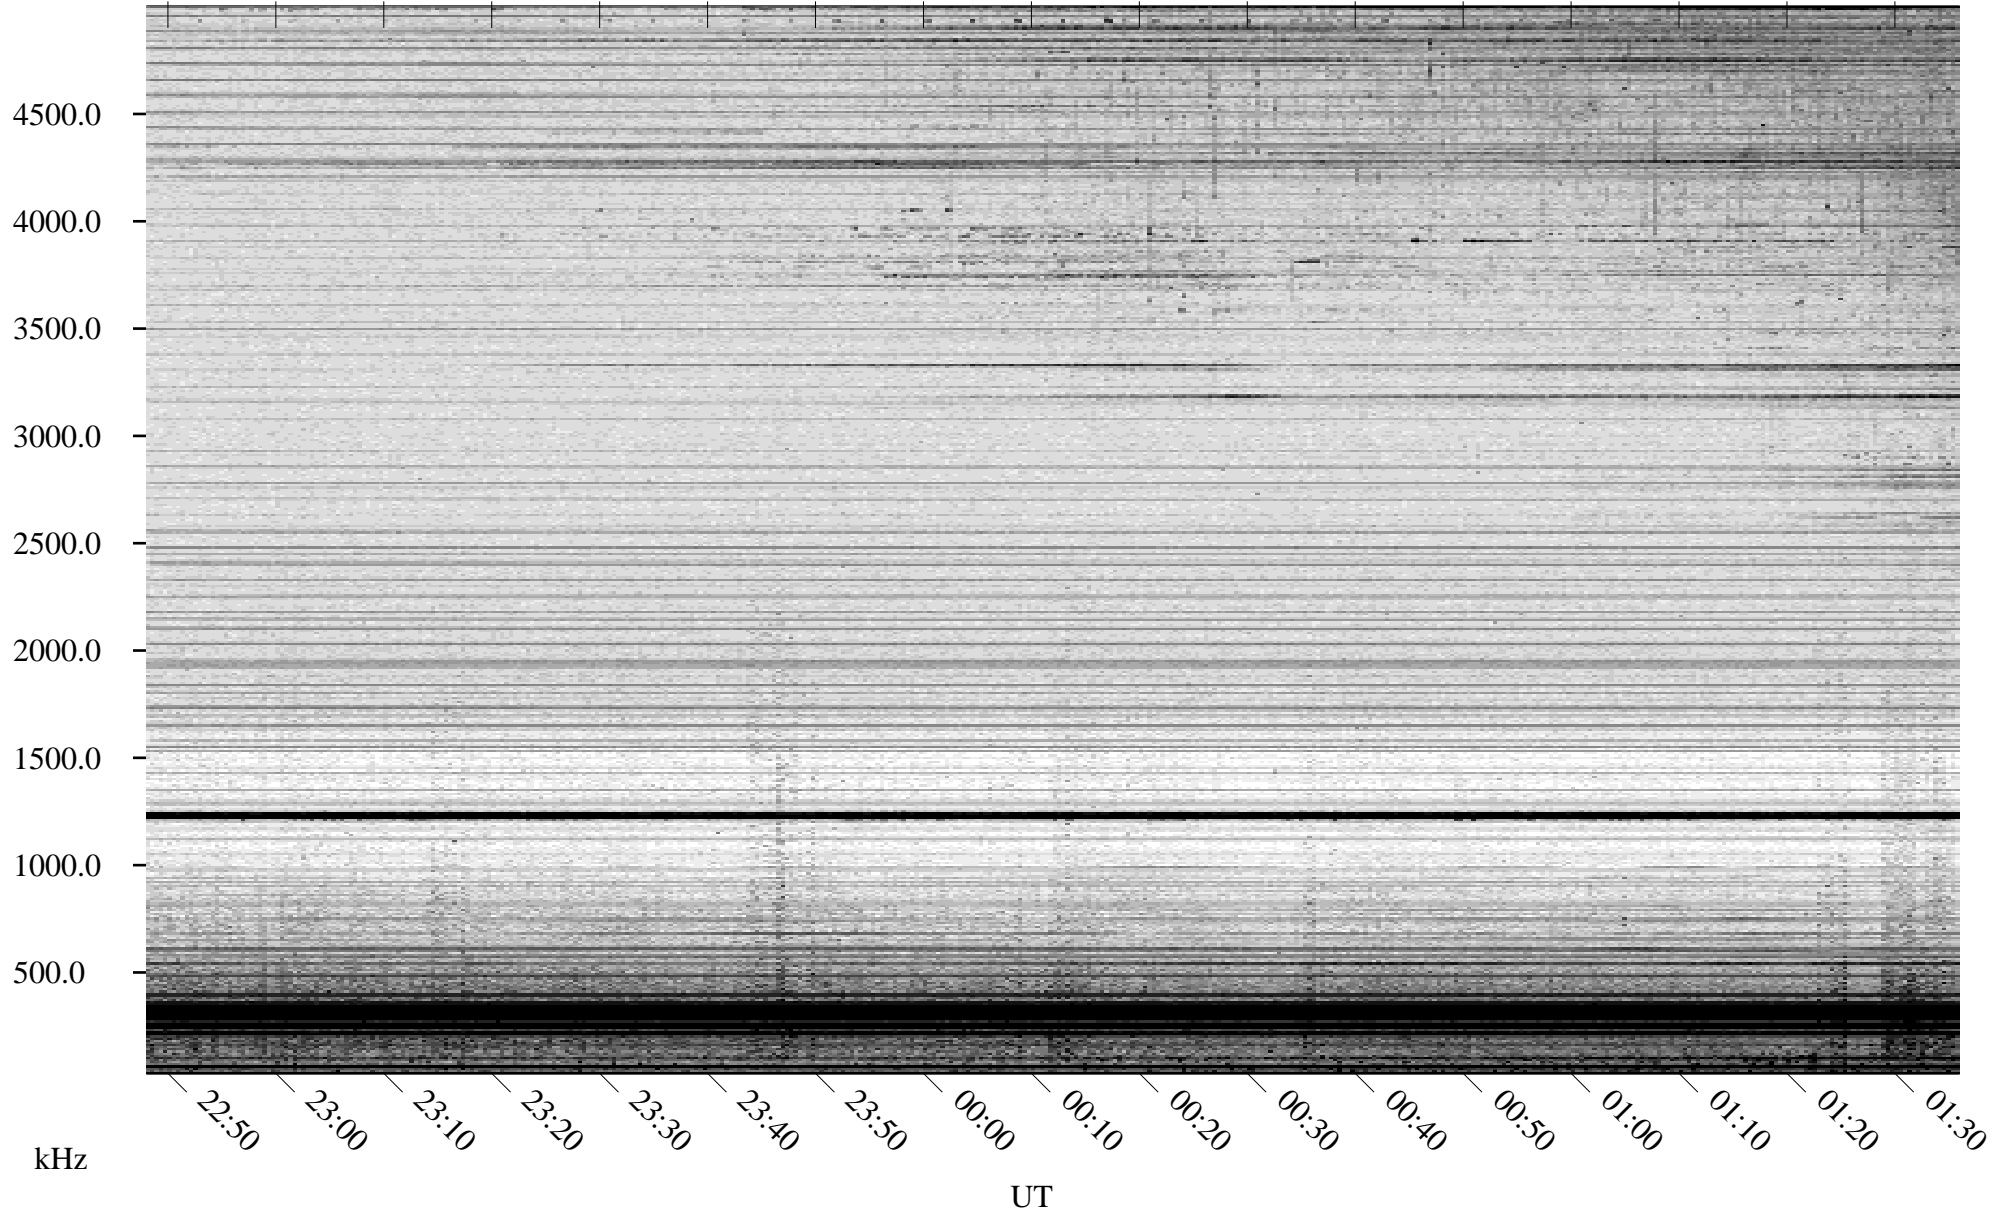

# 05/08/2008 Churchill, Manitoba

Linear Scale    Black = 161    White = 15

ch08129l.r00SUm max\_12

Page 1

# 05/08/2008 Churchill, Manitoba

Linear Scale    Black = 161    White = 15

ch08129l.r00SUm max\_12

Page 2

# 05/09/2008 Churchill, Manitoba

Linear Scale    Black = 161    White = 15

ch08129l.r00SUm max\_12

Page 3

# 05/09/2008 Churchill, Manitoba

Linear Scale    Black = 161    White = 15

ch08129l.r00SUm max\_12

Page 4