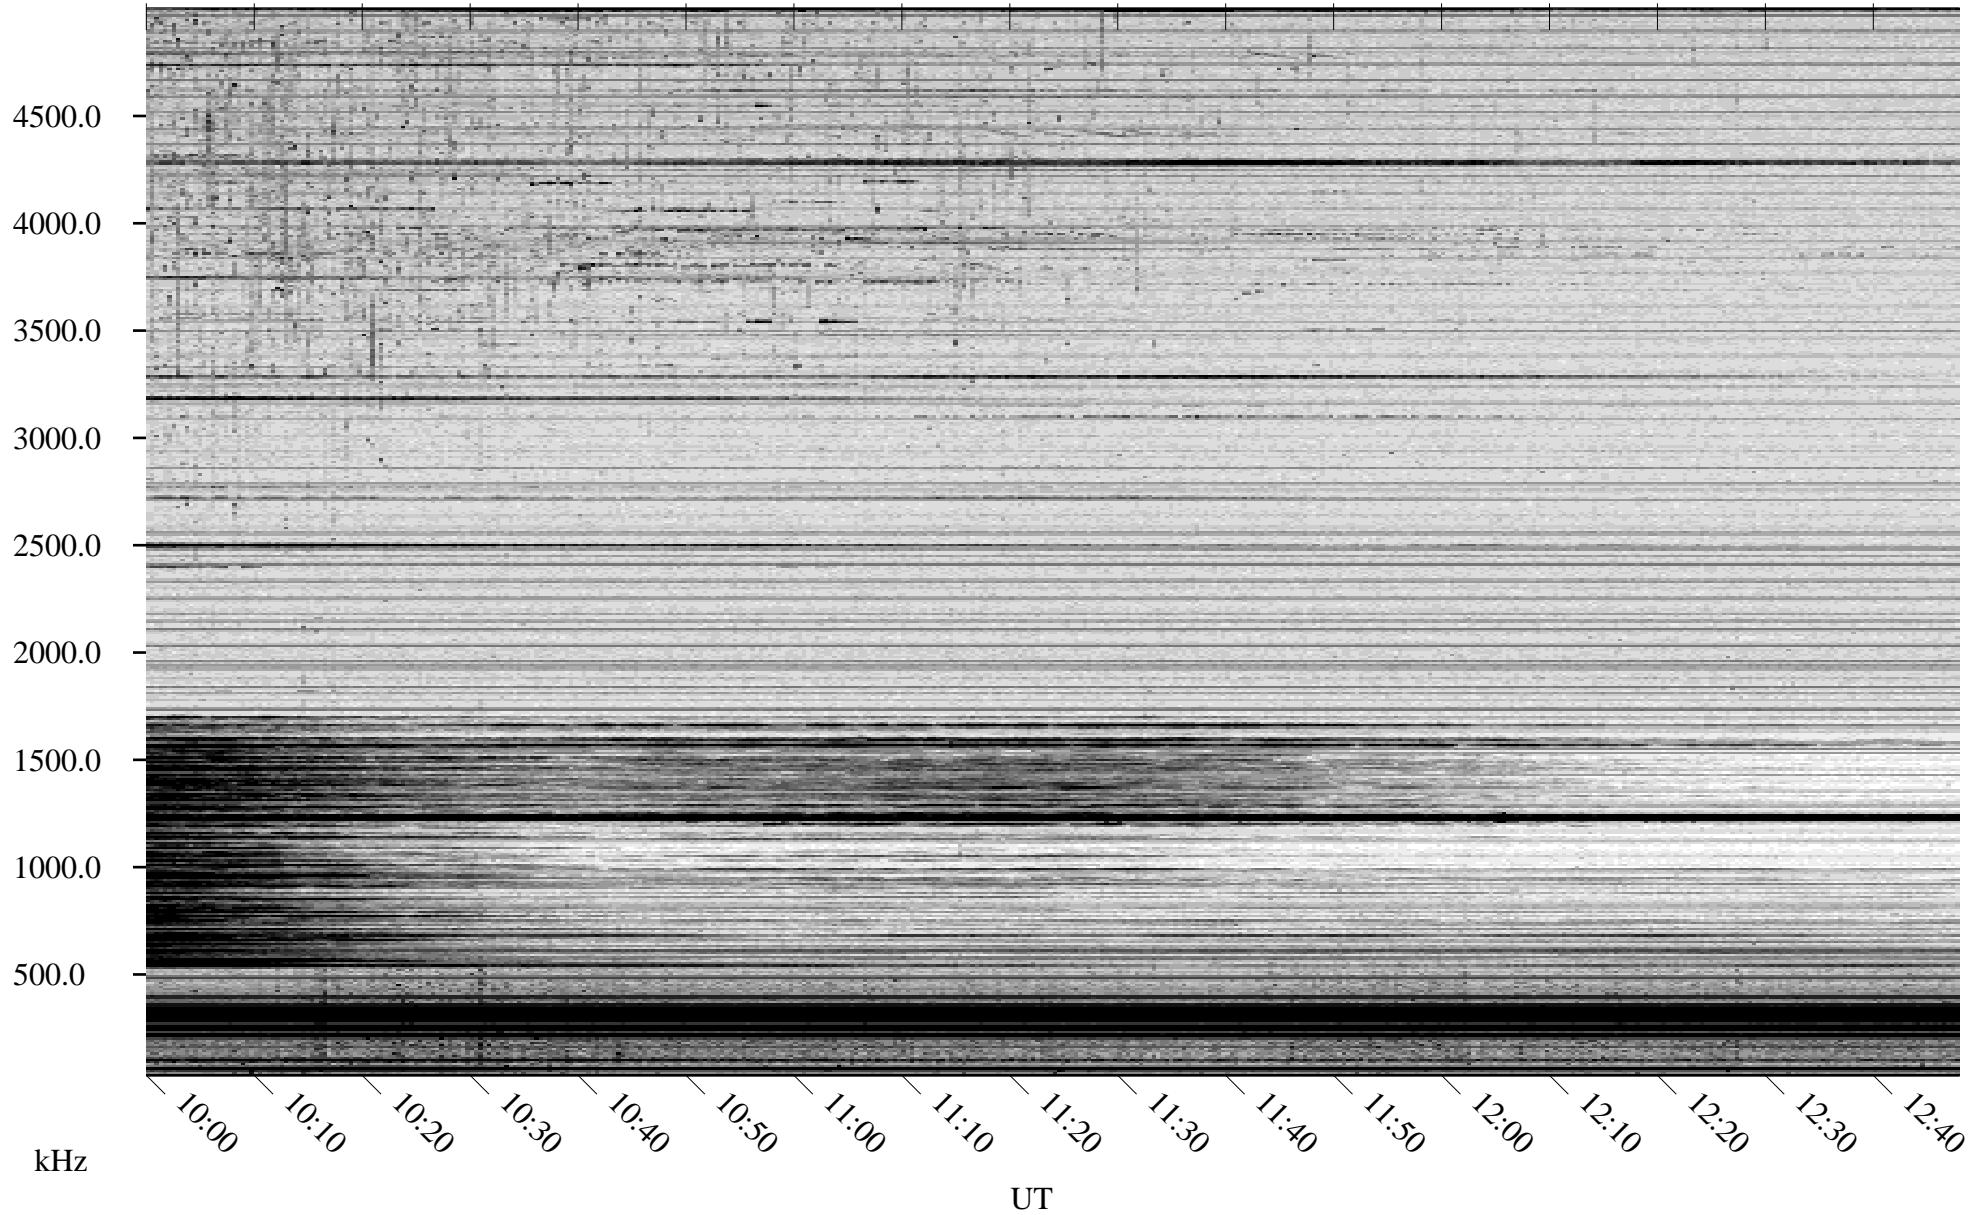

# 05/09/2008 Churchill, Manitoba

Linear Scale    Black = 161    White = 15

ch08129l.r00SUm max\_12

Page 5

# 05/09/2008 Churchill, Manitoba

Linear Scale    Black = 161    White = 15

ch08129l.r00SUm max\_12

Page 6