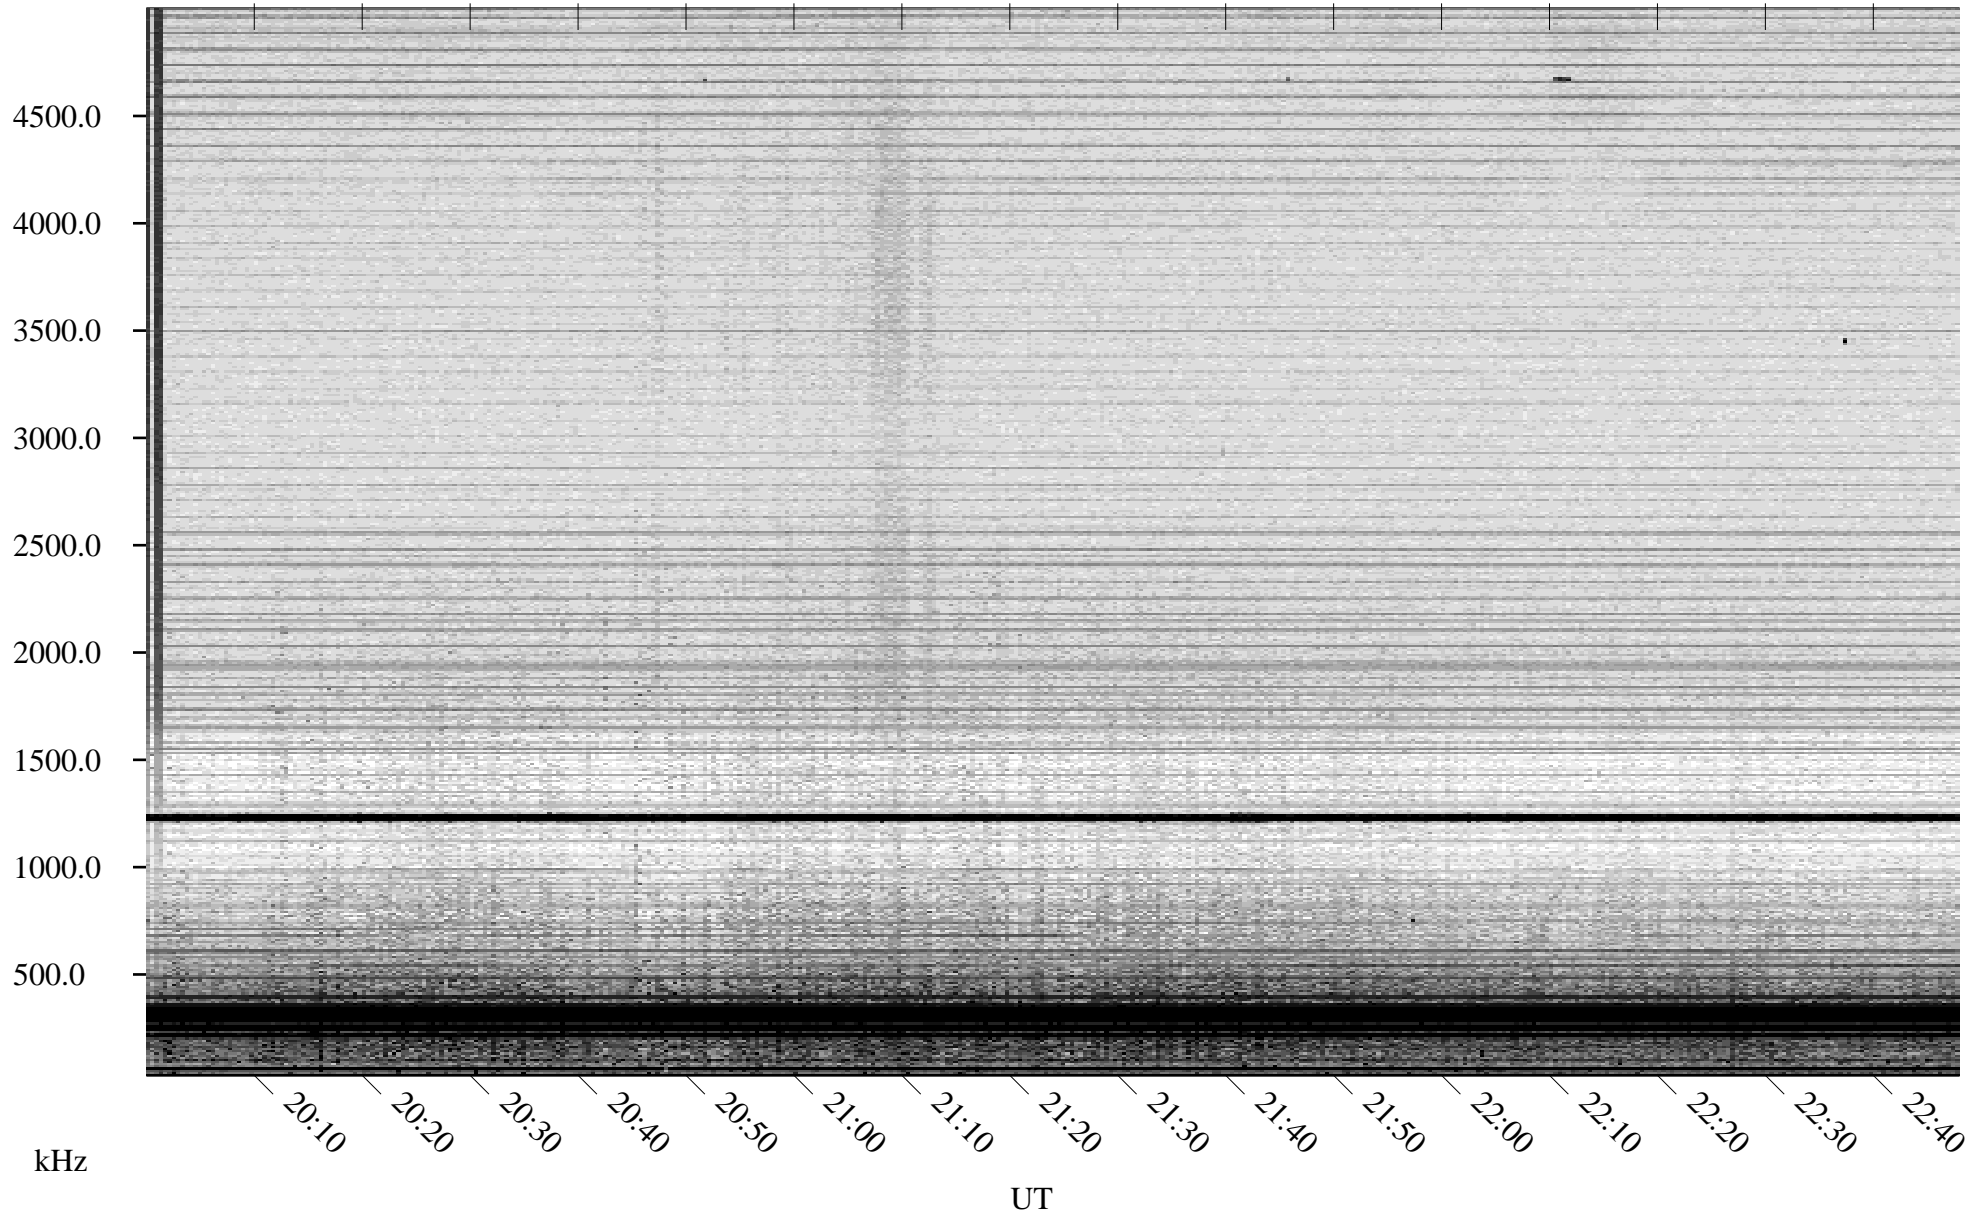

# 05/08/2008 Churchill, Manitoba

Linear Scale    Black = 161    White = 15

ch08129l.r00SUm max\_12

Page 1

# 05/08/2008 Churchill, Manitoba

Linear Scale    Black = 161    White = 15

ch08129l.r00SUm max\_12

Page 2

# 05/09/2008 Churchill, Manitoba

Linear Scale    Black = 161    White = 15

ch08129l.r00SUm max\_12

Page 3

# 05/09/2008 Churchill, Manitoba

Linear Scale    Black = 161    White = 15

ch08129l.r00SUm max\_12

Page 4