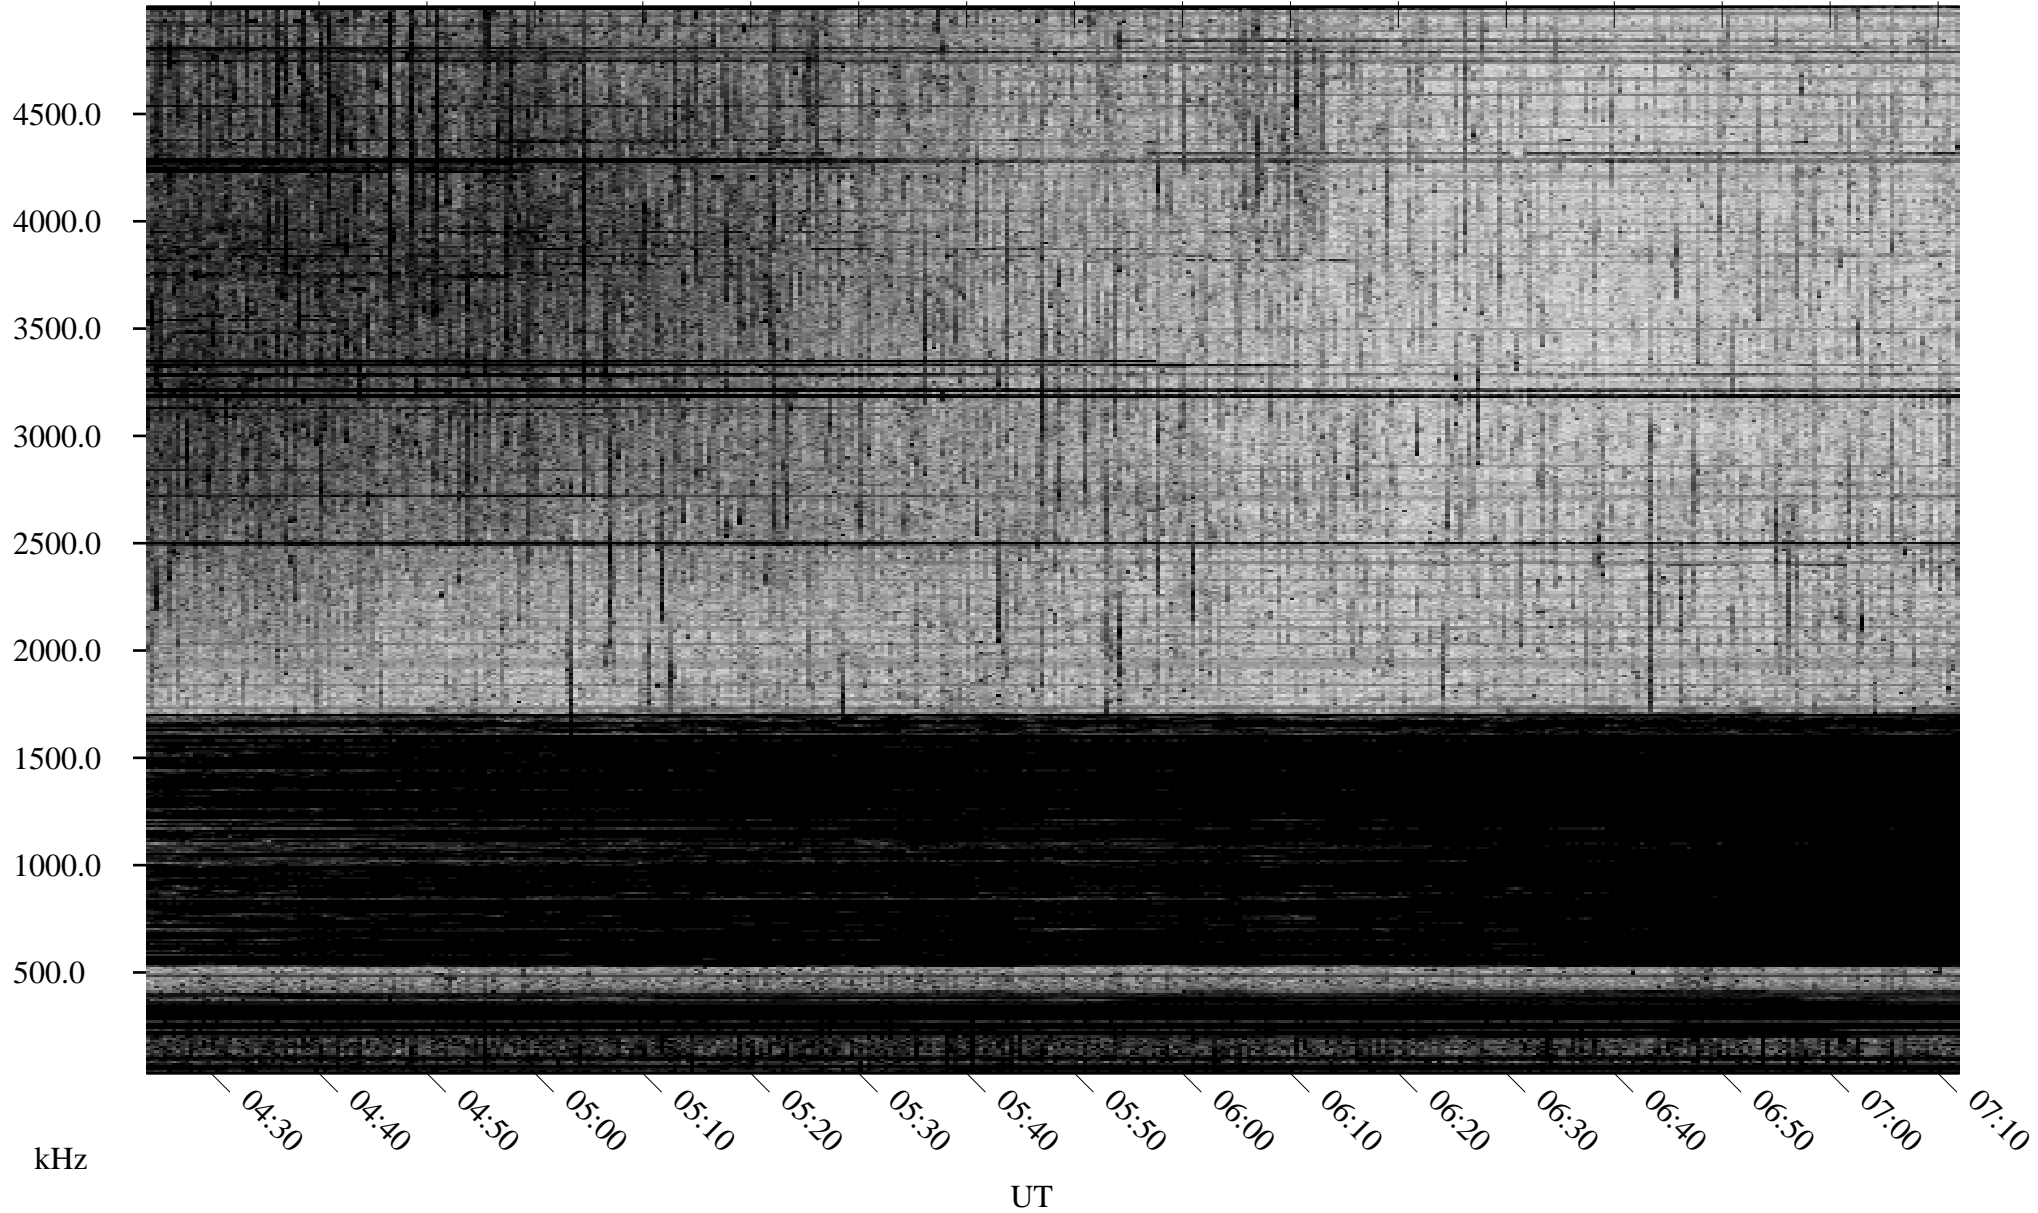

# 05/09/2008 Churchill, Manitoba

Linear Scale    Black = 161    White = 15

ch08129l.r00SUm max\_12

Page 3

# 05/09/2008 Churchill, Manitoba

Linear Scale    Black = 161    White = 15

ch08129l.r00SUm max\_12

Page 4