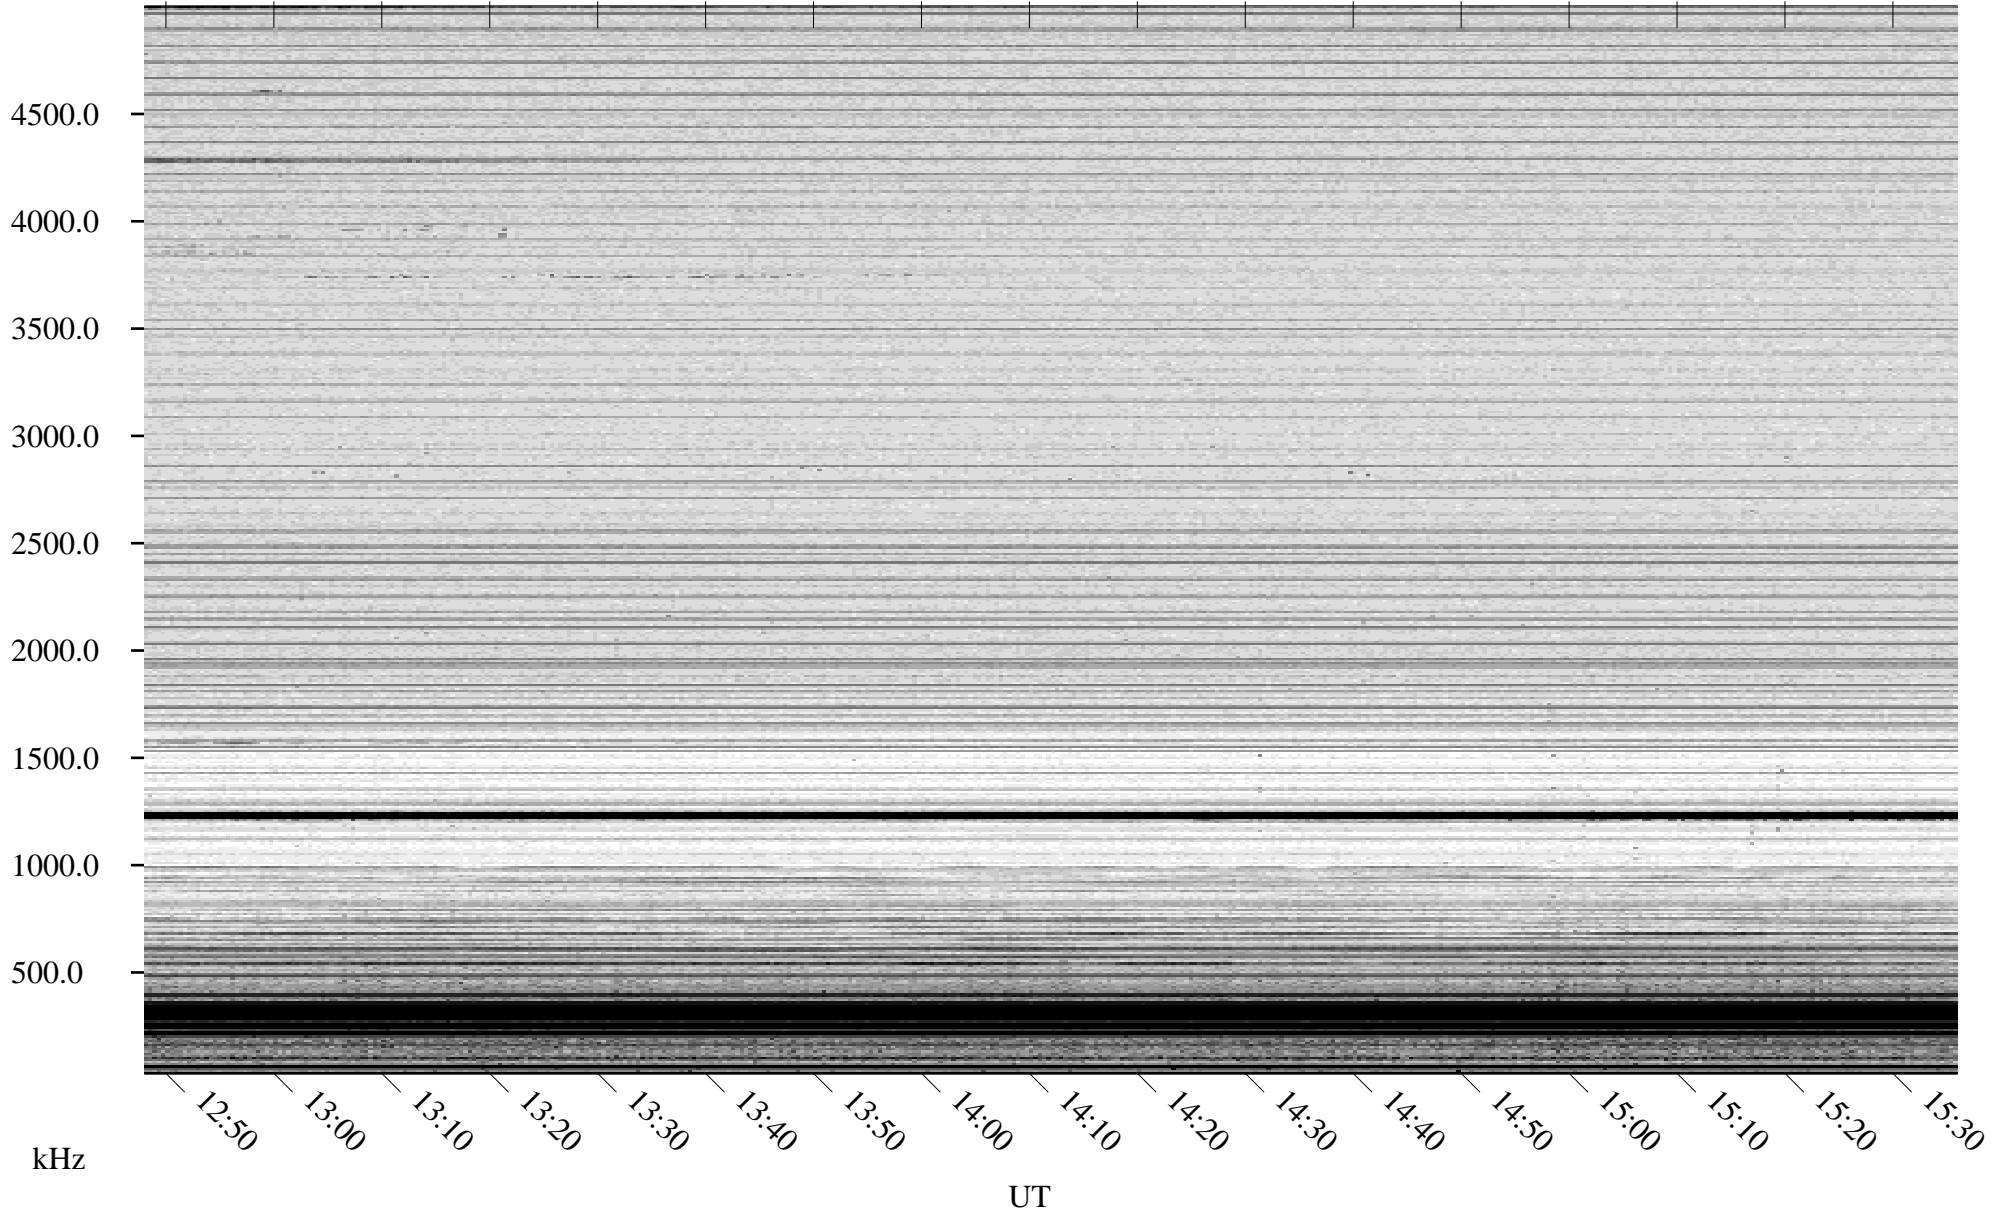

# 05/09/2008 Churchill, Manitoba

Linear Scale    Black = 161    White = 15

ch08129l.r00SUm max\_12

Page 5

# 05/09/2008 Churchill, Manitoba

Linear Scale    Black = 161    White = 15

ch08129l.r00SUm max\_12

Page 6

# 05/09/2008 Churchill, Manitoba

Linear Scale    Black = 161    White = 15

ch08129l.r00SUm max\_12

Page 7

# 05/09/2008 Churchill, Manitoba

Linear Scale    Black = 161    White = 15

ch08129l.r00SUm max\_12