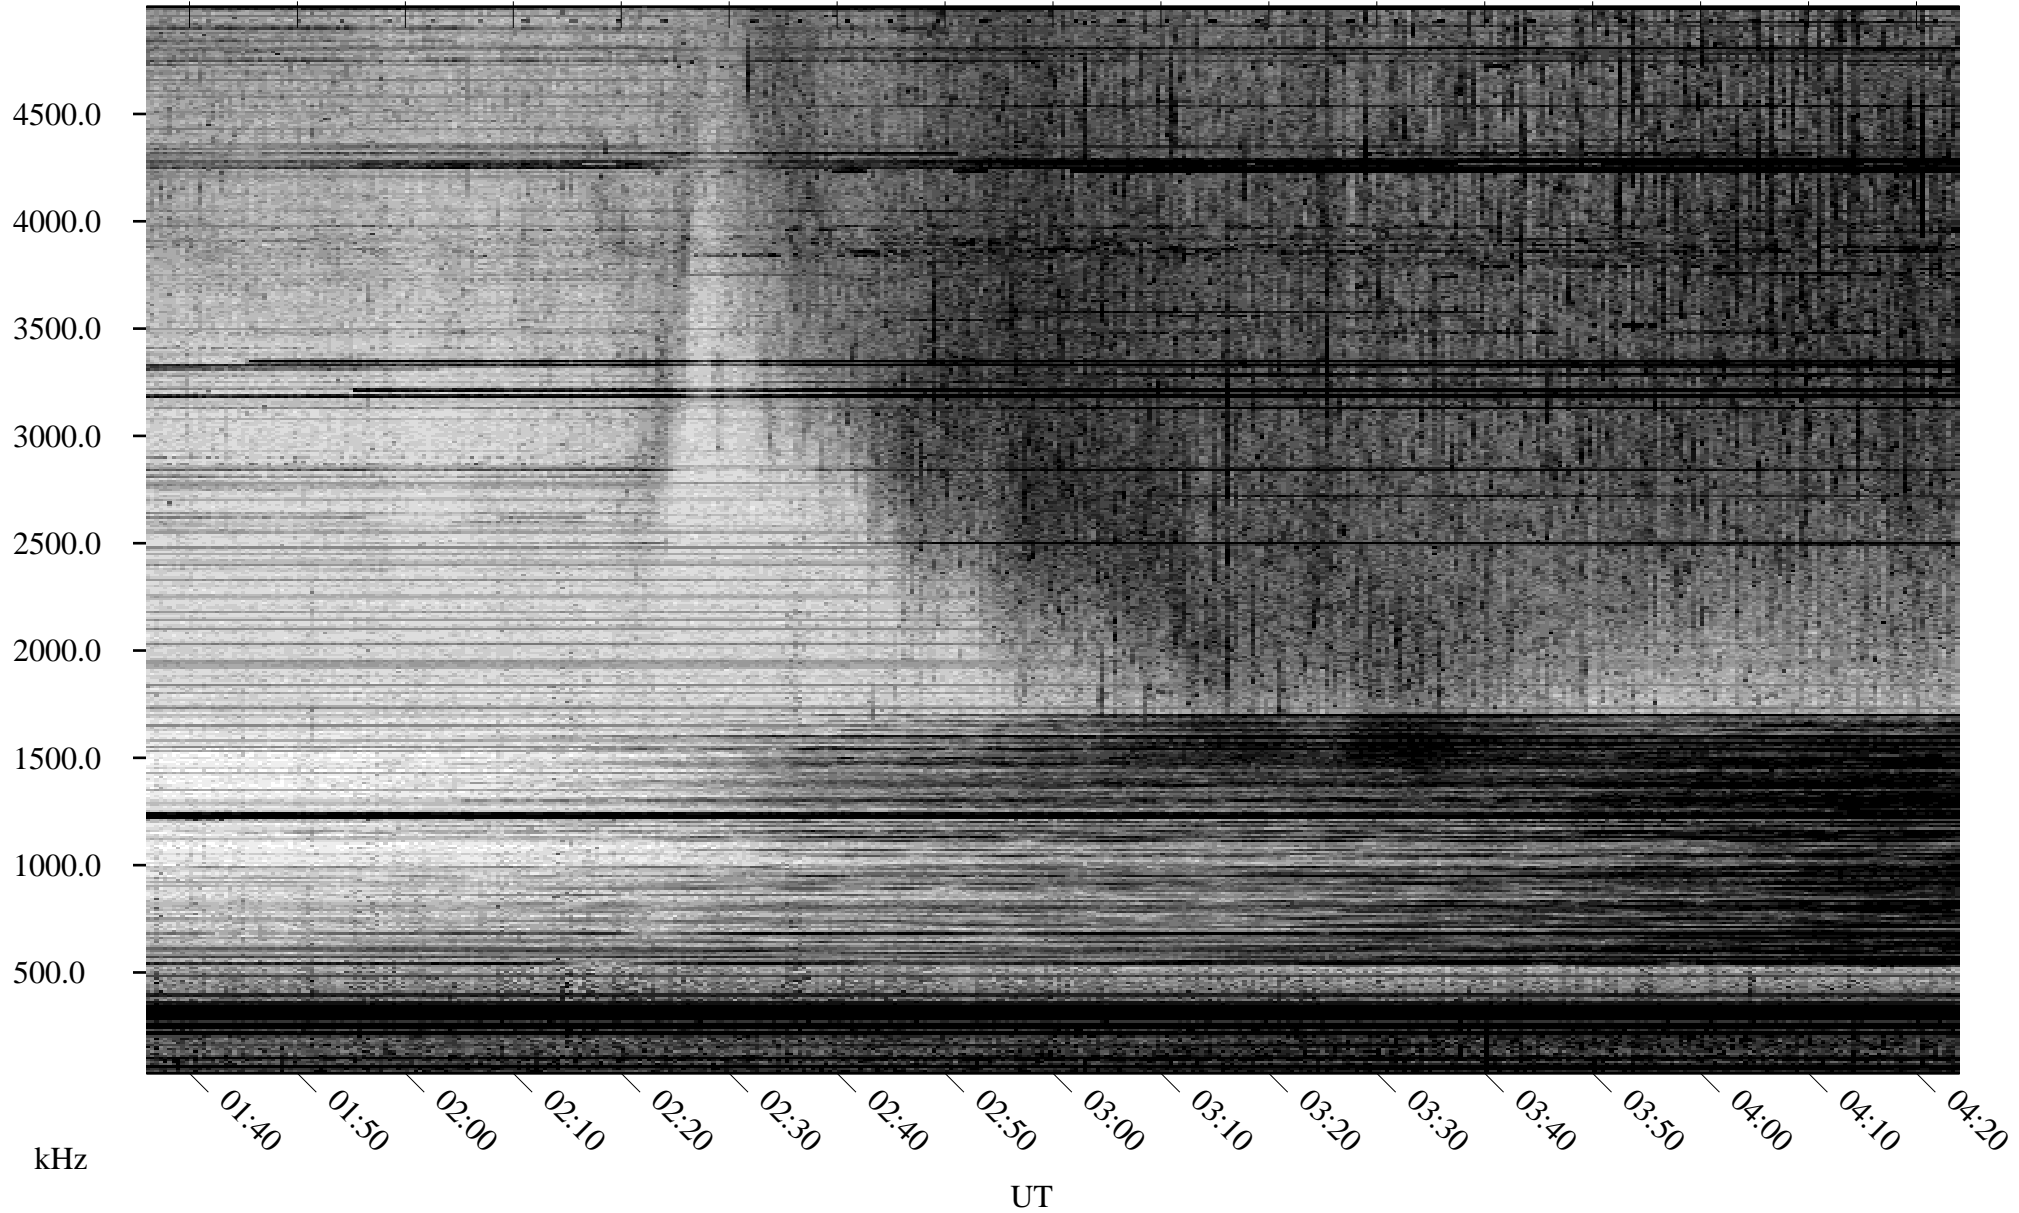

# 05/08/2008 Churchill, Manitoba

Linear Scale    Black = 161    White = 15

ch08129l.r00SUm max\_12

Page 1

# 05/08/2008 Churchill, Manitoba

Linear Scale    Black = 161    White = 15

ch08129l.r00SUm max\_12

Page 2

# 05/09/2008 Churchill, Manitoba

Linear Scale    Black = 161    White = 15

ch08129l.r00SUm max\_12

Page 3

# 05/09/2008 Churchill, Manitoba

Linear Scale    Black = 161    White = 15

ch08129l.r00SUm max\_12

Page 4