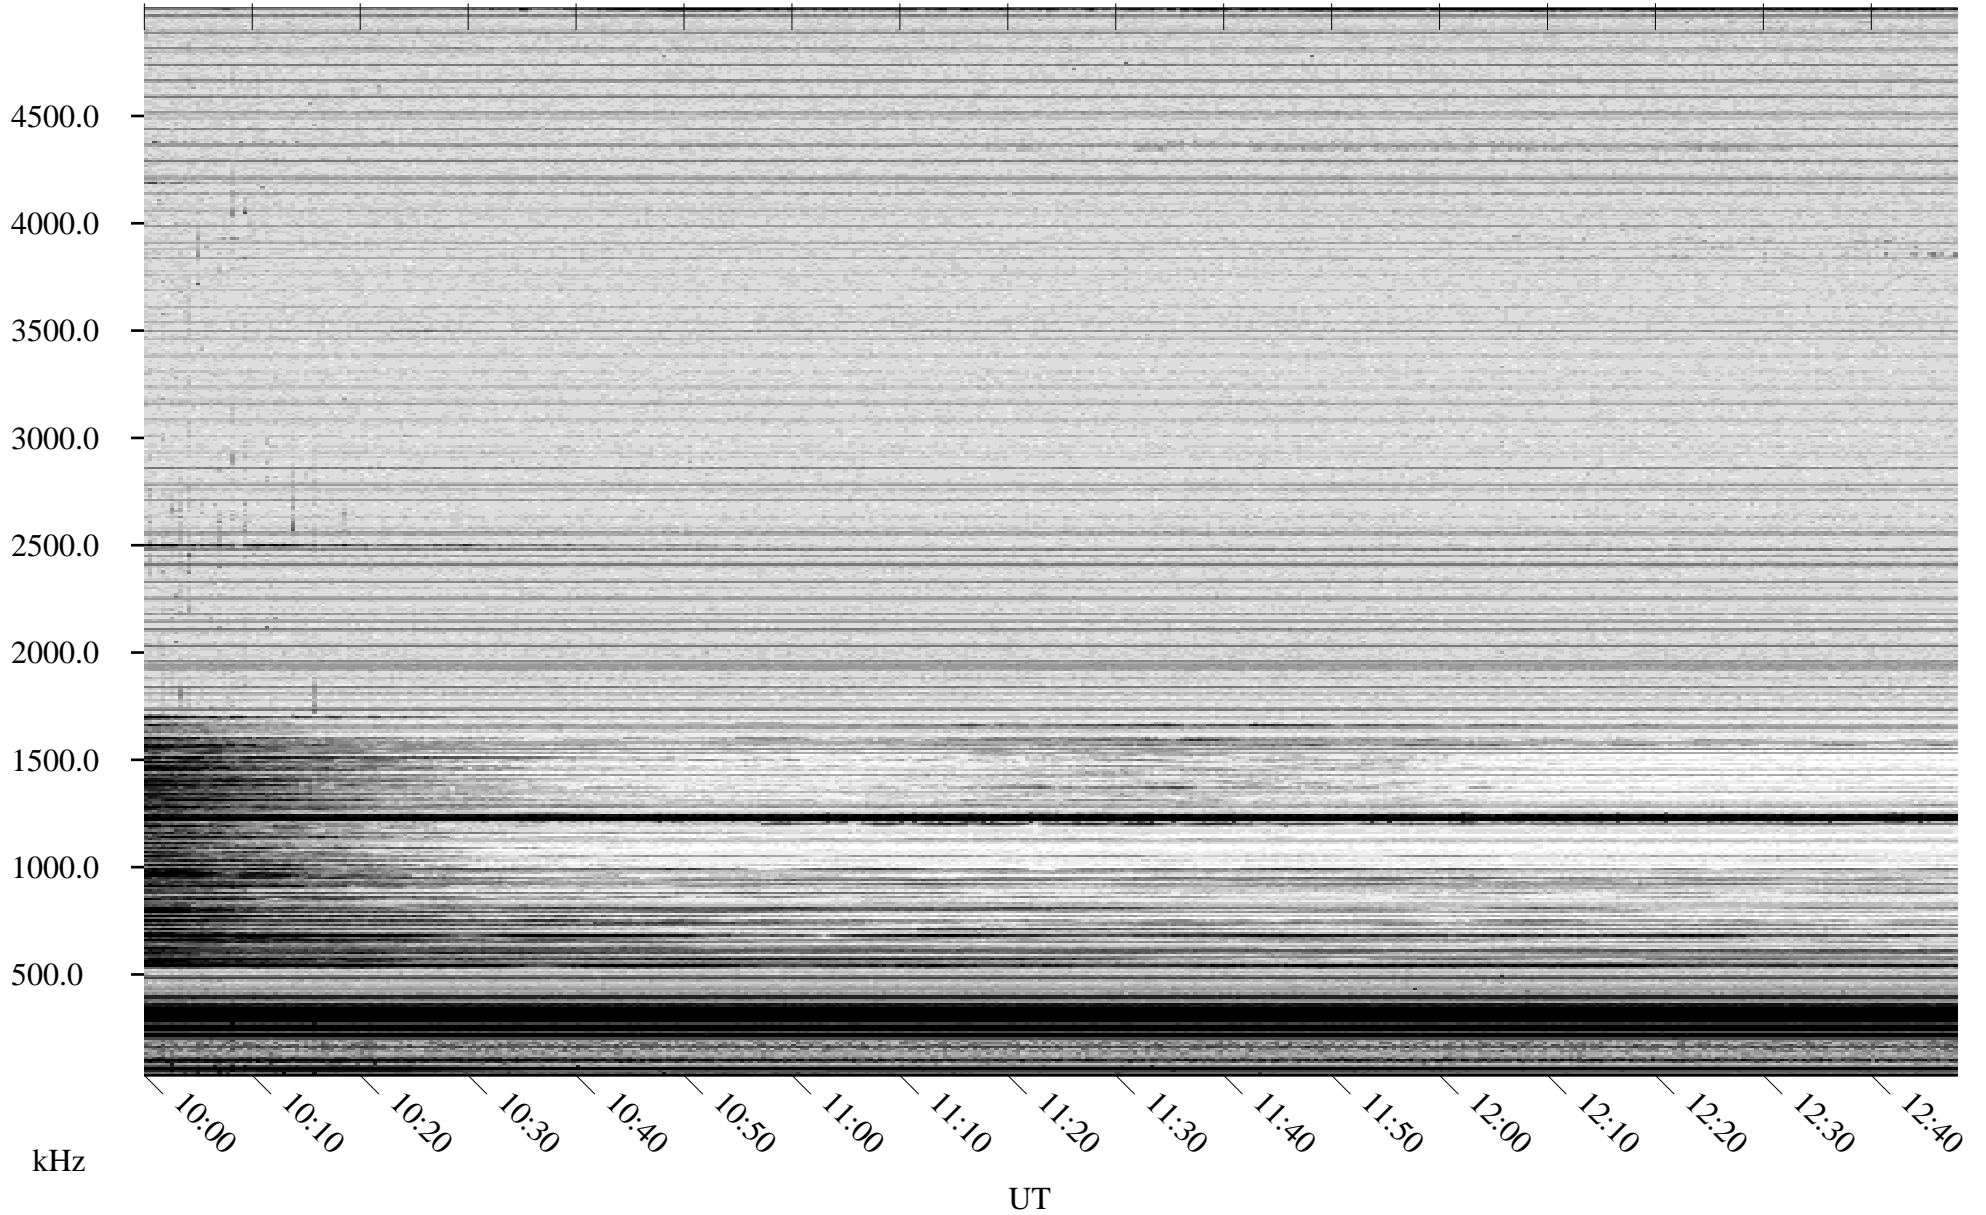

05/09/2008 Churchill, Manitoba

Linear Scale Black = 161 White = 15

ch08130l.r00SUm max_12

Page 1

05/09/2008 Churchill, Manitoba

Linear Scale Black = 161 White = 15

ch08130l.r00SUm max_12

05/10/2008 Churchill, Manitoba

Linear Scale Black = 161 White = 15

ch08130l.r00SUm max_12

Page 3

05/10/2008 Churchill, Manitoba

Linear Scale Black = 161 White = 15

ch08130l.r00SUm max_12

Page 4

05/10/2008 Churchill, Manitoba

Linear Scale Black = 161 White = 15

ch08130l.r00SUm max_12

Page 5

05/10/2008 Churchill, Manitoba

Linear Scale Black = 161 White = 15

ch08130l.r00SUm max_12

Page 6

05/10/2008 Churchill, Manitoba

Linear Scale Black = 161 White = 15

ch08130l.r00SUm max_12

Page 7

05/10/2008 Churchill, Manitoba

Linear Scale Black = 161 White = 15

ch08130l.r00SUm max_12