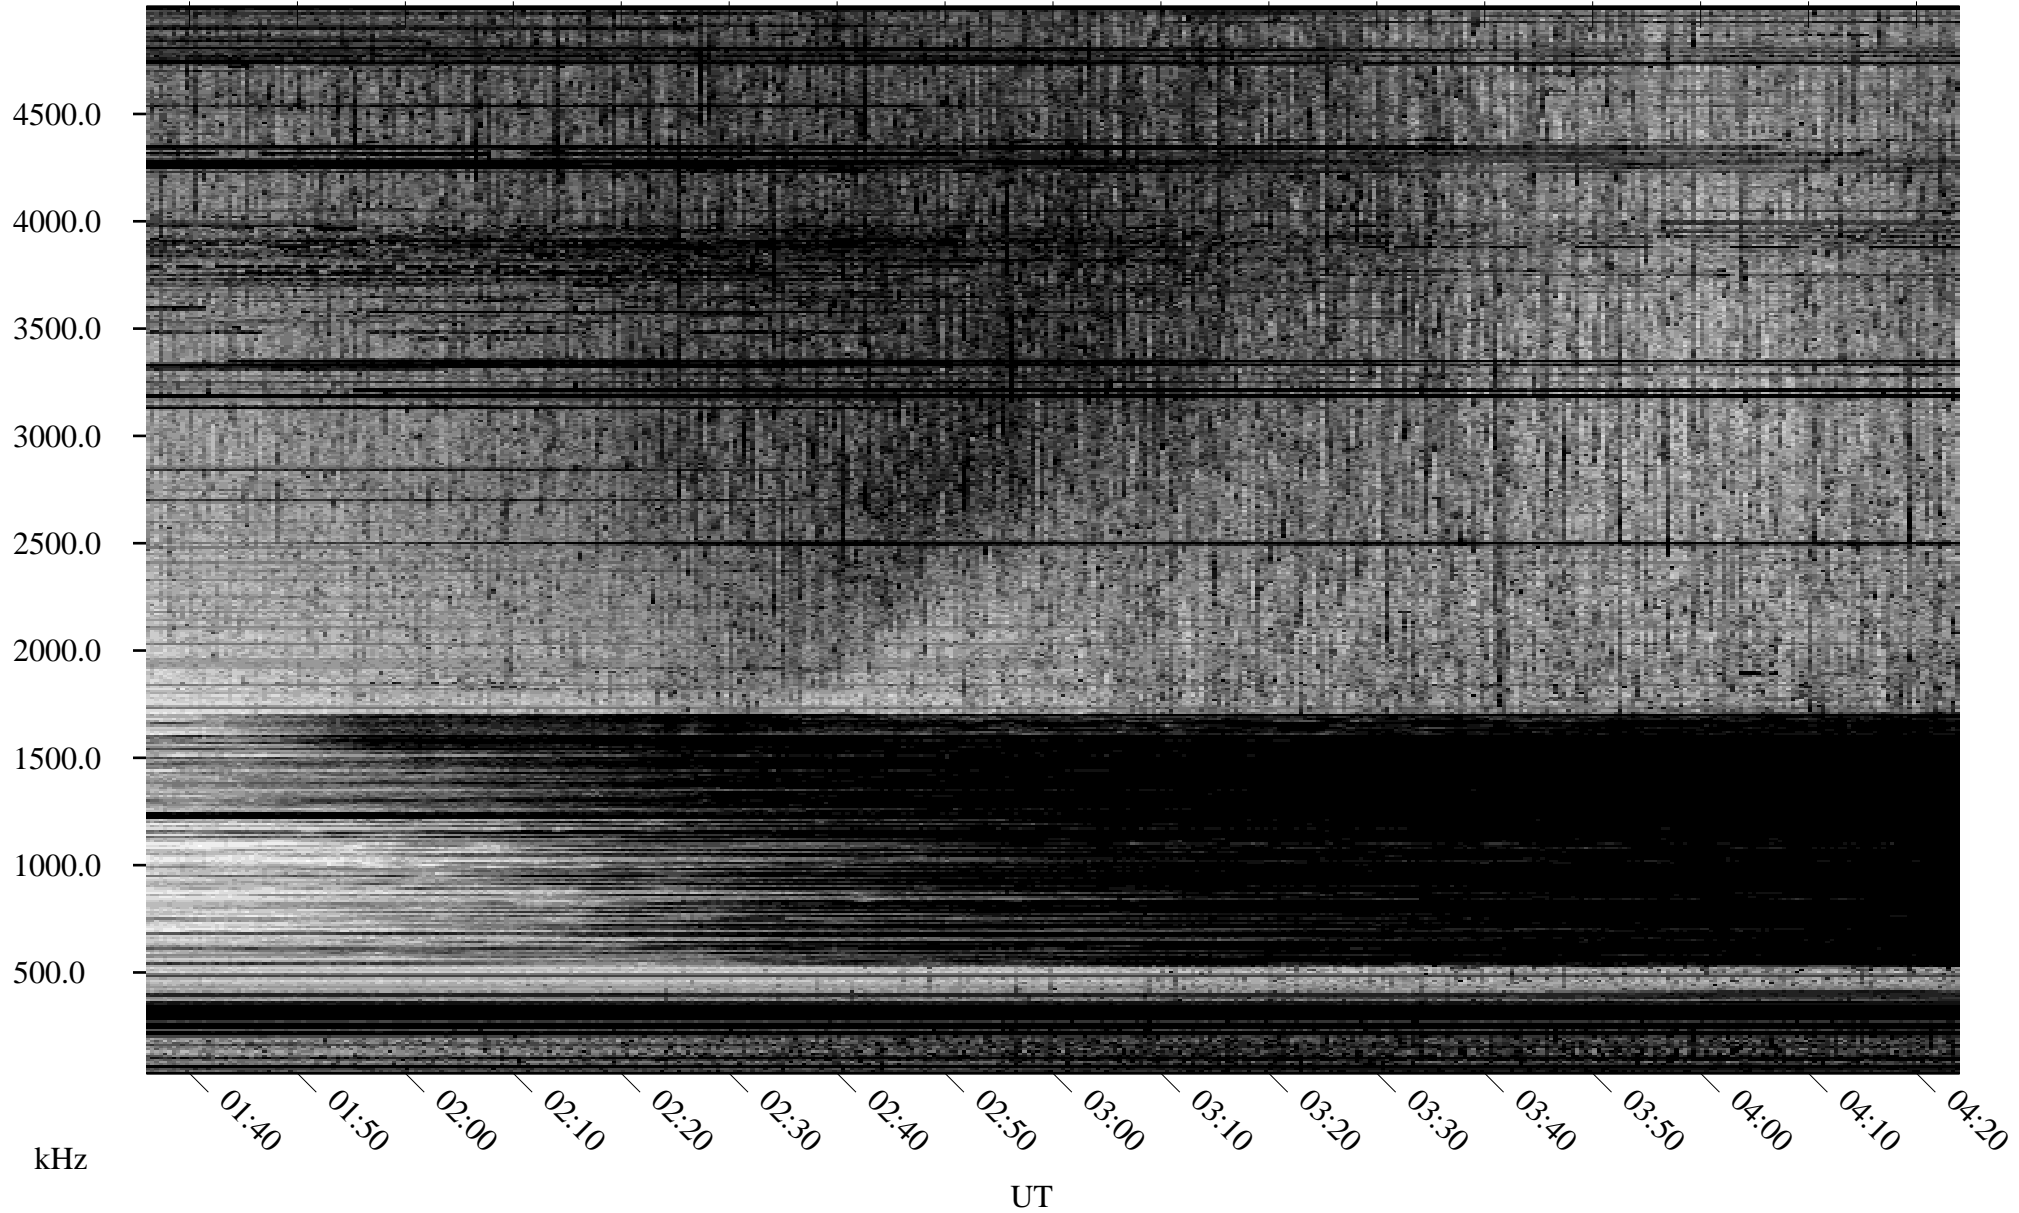

05/09/2008 Churchill, Manitoba

Linear Scale Black = 161 White = 15

ch08130l.r00SUm max_12

Page 1

05/09/2008 Churchill, Manitoba

Linear Scale Black = 161 White = 15

ch08130l.r00SUm max_12

05/10/2008 Churchill, Manitoba

Linear Scale Black = 161 White = 15

ch08130l.r00SUm max_12

Page 3

05/10/2008 Churchill, Manitoba

Linear Scale Black = 161 White = 15

ch08130l.r00SUm max_12

Page 4

05/10/2008 Churchill, Manitoba

Linear Scale Black = 161 White = 15

ch08130l.r00SUm max_12

Page 5

05/10/2008 Churchill, Manitoba

Linear Scale Black = 161 White = 15

ch08130l.r00SUm max_12

Page 6

05/10/2008 Churchill, Manitoba

Linear Scale Black = 161 White = 15

ch08130l.r00SUm max_12

Page 7

05/10/2008 Churchill, Manitoba

Linear Scale Black = 161 White = 15

ch08130l.r00SUm max_12