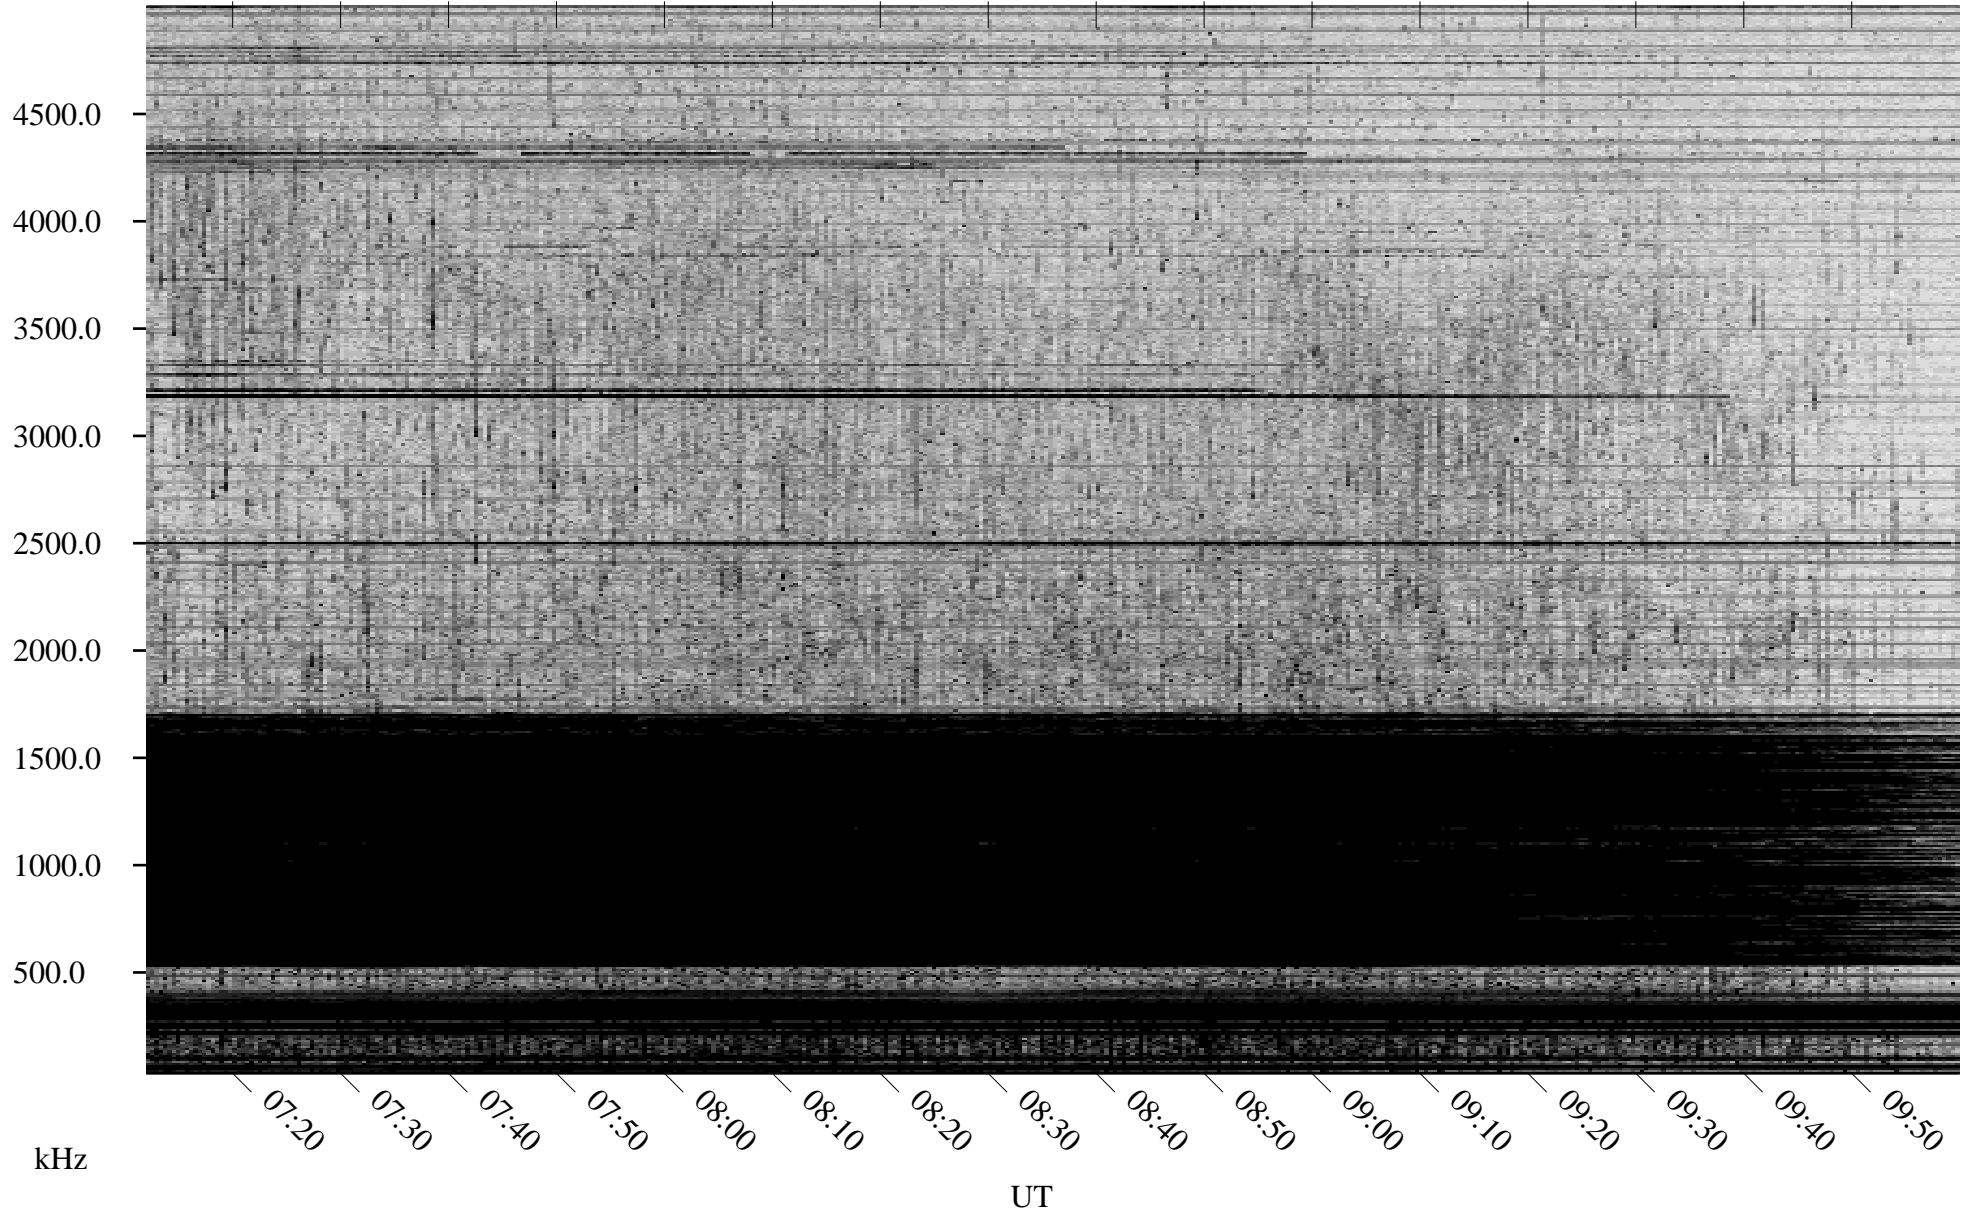

05/09/2008 Churchill, Manitoba

Linear Scale Black = 161 White = 15

ch08130l.r00SUm max_12

Page 1

05/09/2008 Churchill, Manitoba

Linear Scale Black = 161 White = 15

ch08130l.r00SUm max_12

05/10/2008 Churchill, Manitoba

Linear Scale Black = 161 White = 15

ch08130l.r00SUm max_12

Page 3

05/10/2008 Churchill, Manitoba

Linear Scale Black = 161 White = 15

ch08130l.r00SUm max_12

Page 4

05/10/2008 Churchill, Manitoba

Linear Scale Black = 161 White = 15

ch08130l.r00SUm max_12

Page 5

05/10/2008 Churchill, Manitoba

Linear Scale Black = 161 White = 15

ch08130l.r00SUm max_12

Page 6

05/10/2008 Churchill, Manitoba

Linear Scale Black = 161 White = 15

ch08130l.r00SUm max_12

Page 7

05/10/2008 Churchill, Manitoba

Linear Scale Black = 161 White = 15

ch08130l.r00SUm max_12