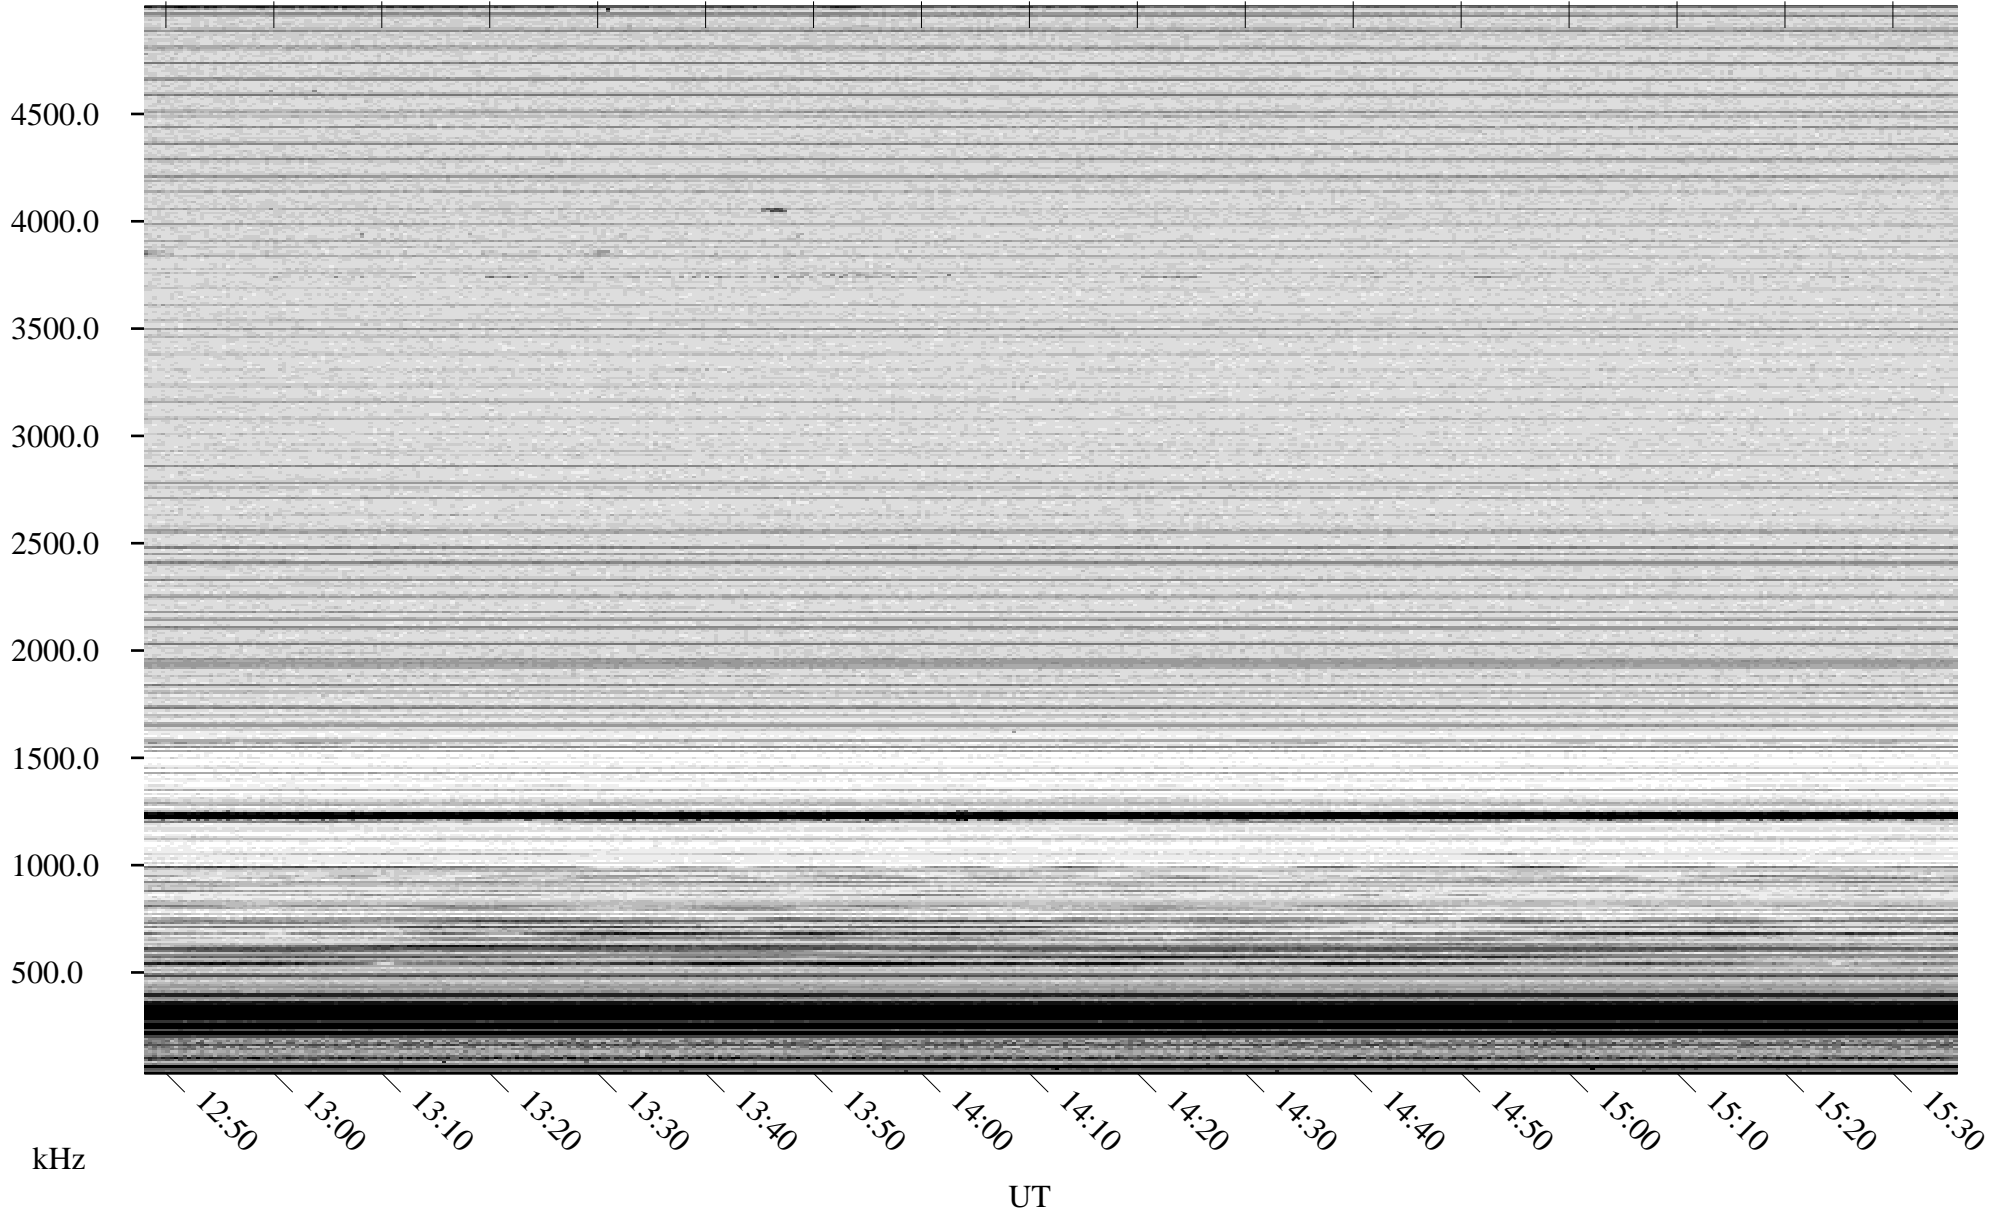

05/09/2008 Churchill, Manitoba

Linear Scale Black = 161 White = 15

ch08130l.r00SUm max_12

Page 1

05/09/2008 Churchill, Manitoba

Linear Scale Black = 161 White = 15

ch08130l.r00SUm max_12

05/10/2008 Churchill, Manitoba

Linear Scale Black = 161 White = 15

ch08130l.r00SUm max_12

Page 3

05/10/2008 Churchill, Manitoba

Linear Scale Black = 161 White = 15

ch08130l.r00SUm max_12

Page 4

05/10/2008 Churchill, Manitoba

Linear Scale Black = 161 White = 15

ch08130l.r00SUm max_12

Page 5

05/10/2008 Churchill, Manitoba

Linear Scale Black = 161 White = 15

ch08130l.r00SUm max_12

Page 6

05/10/2008 Churchill, Manitoba

Linear Scale Black = 161 White = 15

ch08130l.r00SUm max_12

Page 7

05/10/2008 Churchill, Manitoba

Linear Scale Black = 161 White = 15

ch08130l.r00SUm max_12