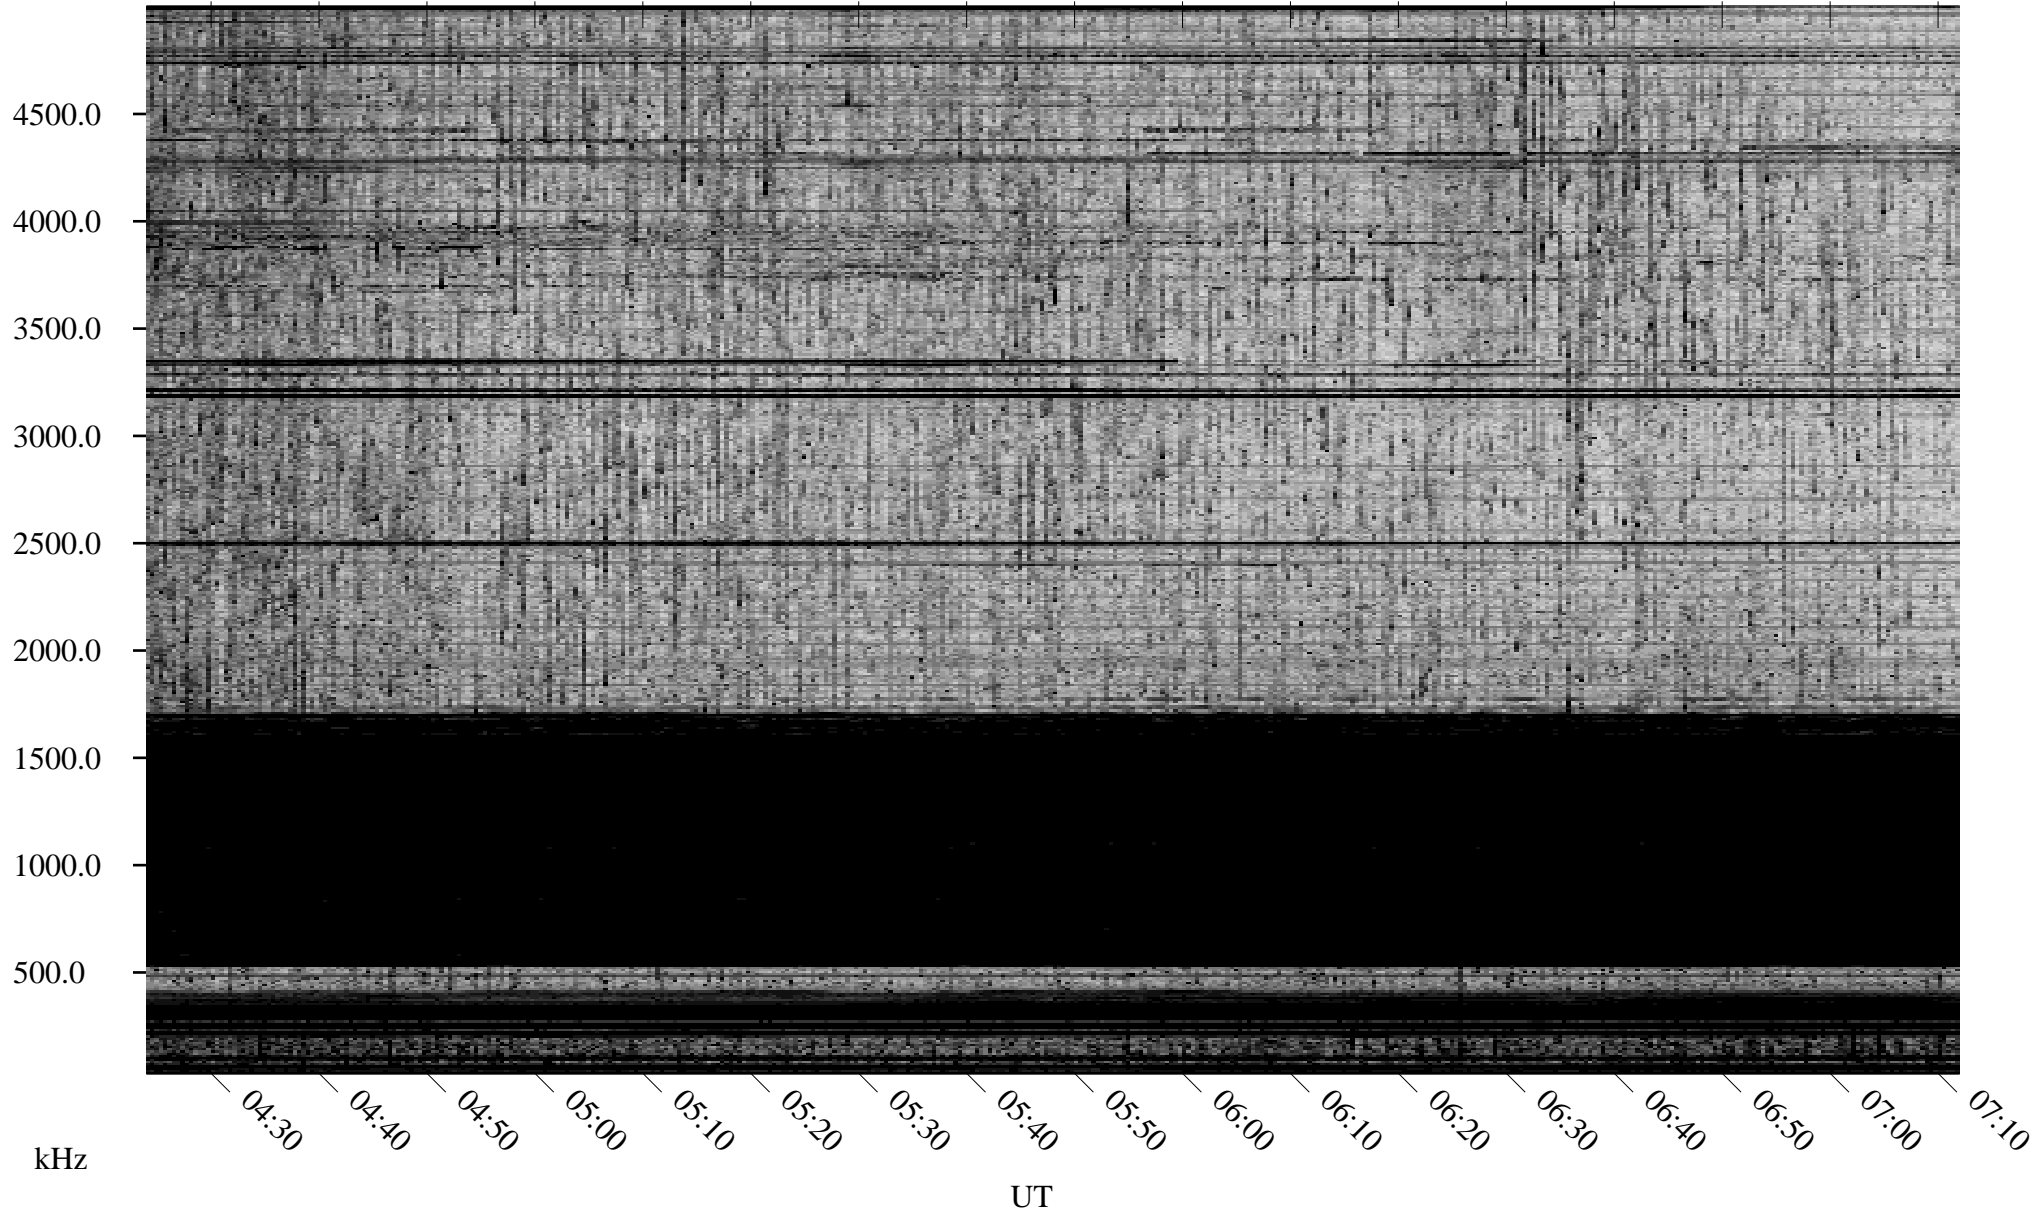

05/09/2008 Churchill, Manitoba

Linear Scale Black = 161 White = 15

ch08130l.r00SUm max_12

Page 1

05/09/2008 Churchill, Manitoba

Linear Scale Black = 161 White = 15

ch08130l.r00SUm max_12

05/10/2008 Churchill, Manitoba

Linear Scale Black = 161 White = 15

ch08130l.r00SUm max_12

Page 3

05/10/2008 Churchill, Manitoba

Linear Scale Black = 161 White = 15

ch08130l.r00SUm max_12

Page 4

05/10/2008 Churchill, Manitoba

Linear Scale Black = 161 White = 15

ch08130l.r00SUm max_12

Page 5

05/10/2008 Churchill, Manitoba

Linear Scale Black = 161 White = 15

ch08130l.r00SUm max_12

Page 6

05/10/2008 Churchill, Manitoba

Linear Scale Black = 161 White = 15

ch08130l.r00SUm max_12

Page 7

05/10/2008 Churchill, Manitoba

Linear Scale Black = 161 White = 15

ch08130l.r00SUm max_12