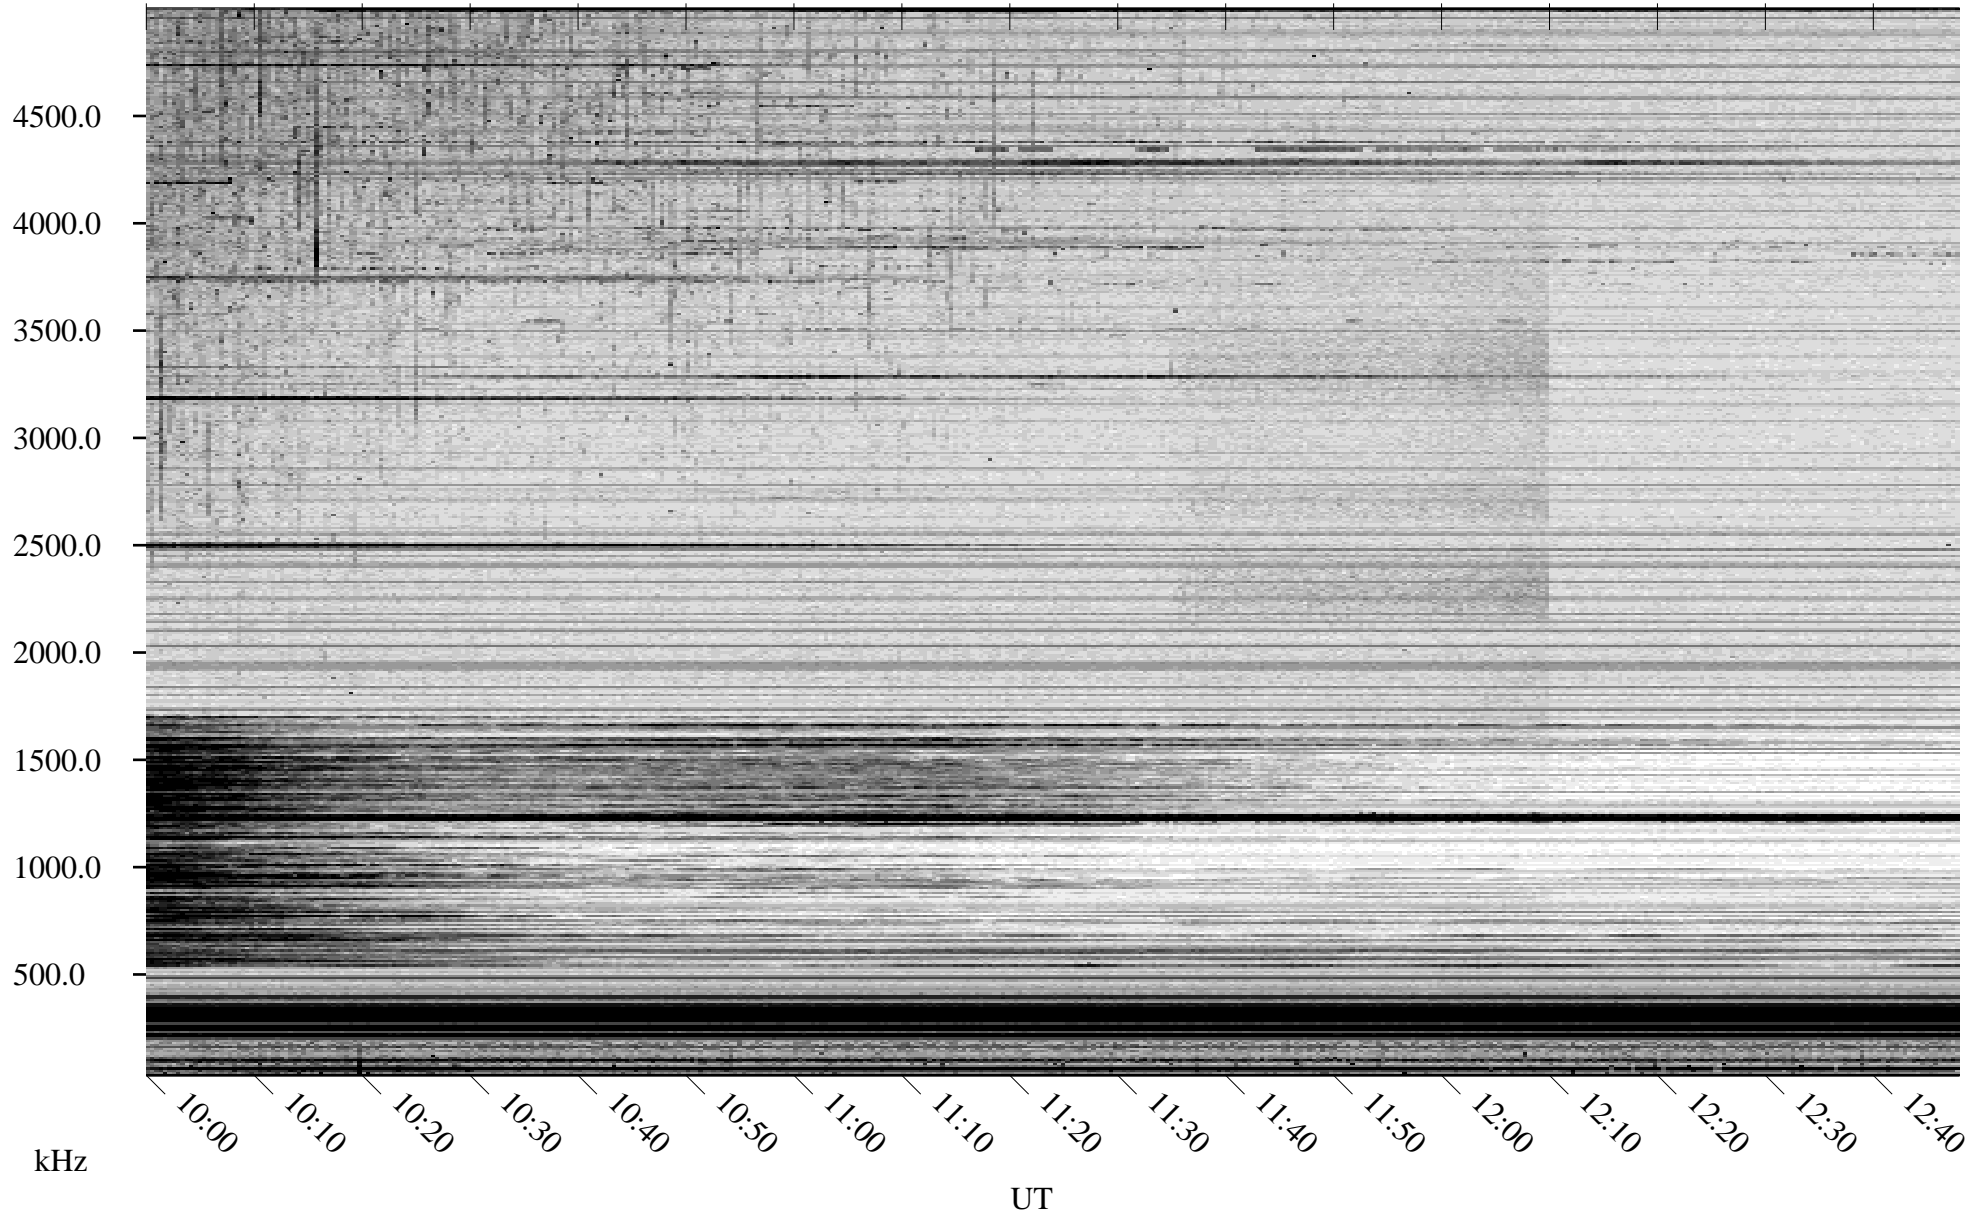

05/10/2008 Churchill, Manitoba

Linear Scale Black = 161 White = 15

ch081311.r00SUm max_12

Page 1

05/10/2008 Churchill, Manitoba

Linear Scale Black = 161 White = 15

ch081311.r00SUm max_12

Page 2

05/11/2008 Churchill, Manitoba

Linear Scale Black = 161 White = 15

ch081311.r00SUm max_12

Page 3

05/11/2008 Churchill, Manitoba

Linear Scale Black = 161 White = 15

ch081311.r00SUm max_12

Page 4

05/11/2008 Churchill, Manitoba

Linear Scale Black = 161 White = 15

ch081311.r00SUm max_12

Page 5

05/11/2008 Churchill, Manitoba

Linear Scale Black = 161 White = 15

ch081311.r00SUm max_12

Page 6

05/11/2008 Churchill, Manitoba

Linear Scale Black = 161 White = 15

ch081311.r00SUm max_12

Page 7

05/11/2008 Churchill, Manitoba

Linear Scale Black = 161 White = 15

ch081311.r00SUm max_12

Page 8