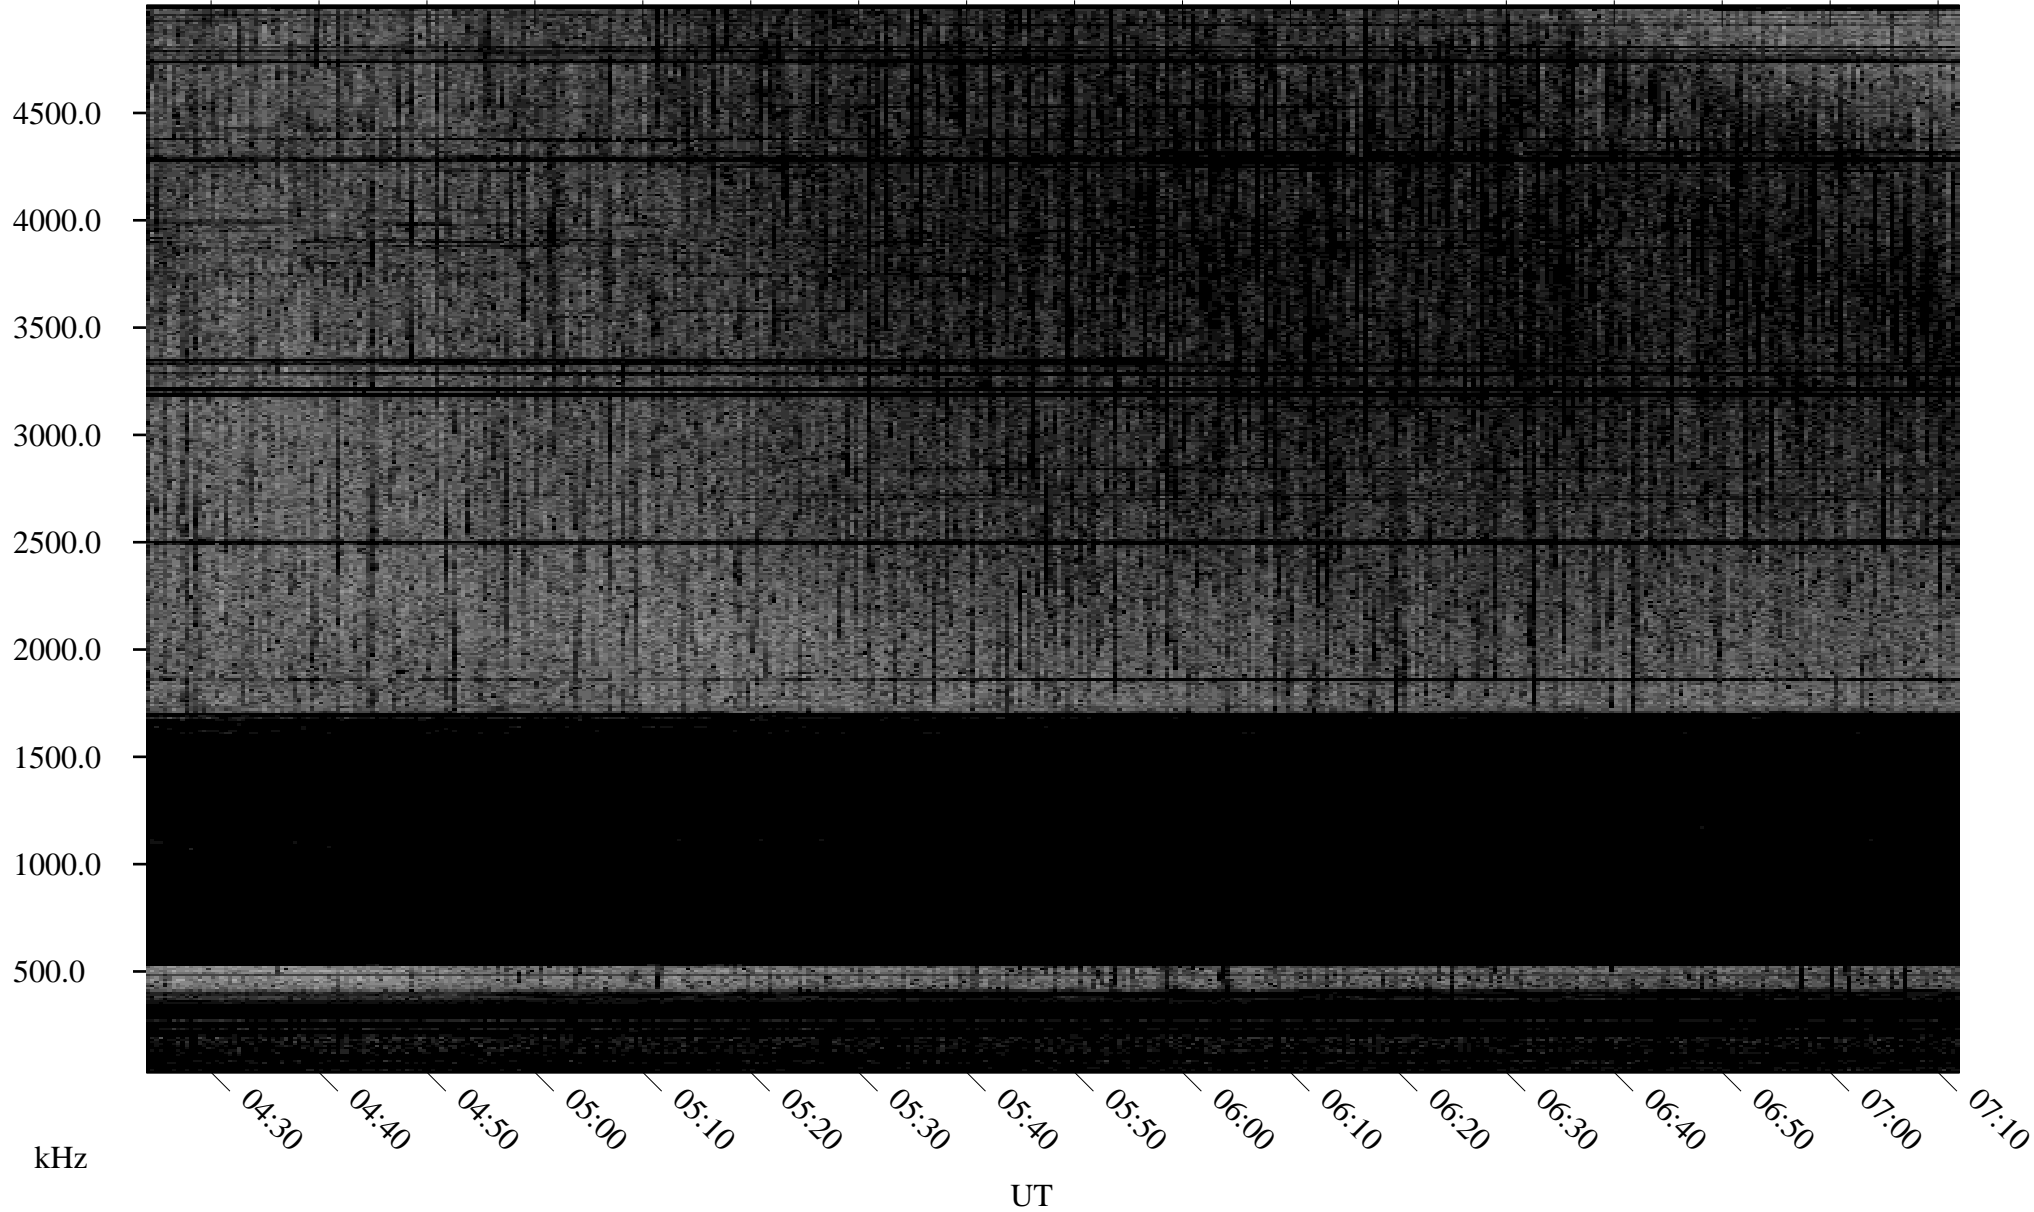

05/10/2008 Churchill, Manitoba

Linear Scale Black = 161 White = 15

ch081311.r00SUm max_12

Page 1

05/10/2008 Churchill, Manitoba

Linear Scale Black = 161 White = 15

ch081311.r00SUm max_12

Page 2

05/11/2008 Churchill, Manitoba

Linear Scale Black = 161 White = 15

ch081311.r00SUm max_12

Page 3

05/11/2008 Churchill, Manitoba

Linear Scale Black = 161 White = 15

ch081311.r00SUm max_12

Page 4

05/11/2008 Churchill, Manitoba

Linear Scale Black = 161 White = 15

ch081311.r00SUm max_12

Page 5

05/11/2008 Churchill, Manitoba

Linear Scale Black = 161 White = 15

ch081311.r00SUm max_12

Page 6

05/11/2008 Churchill, Manitoba

Linear Scale Black = 161 White = 15

ch081311.r00SUm max_12

Page 7

05/11/2008 Churchill, Manitoba

Linear Scale Black = 161 White = 15

ch081311.r00SUm max_12

Page 8