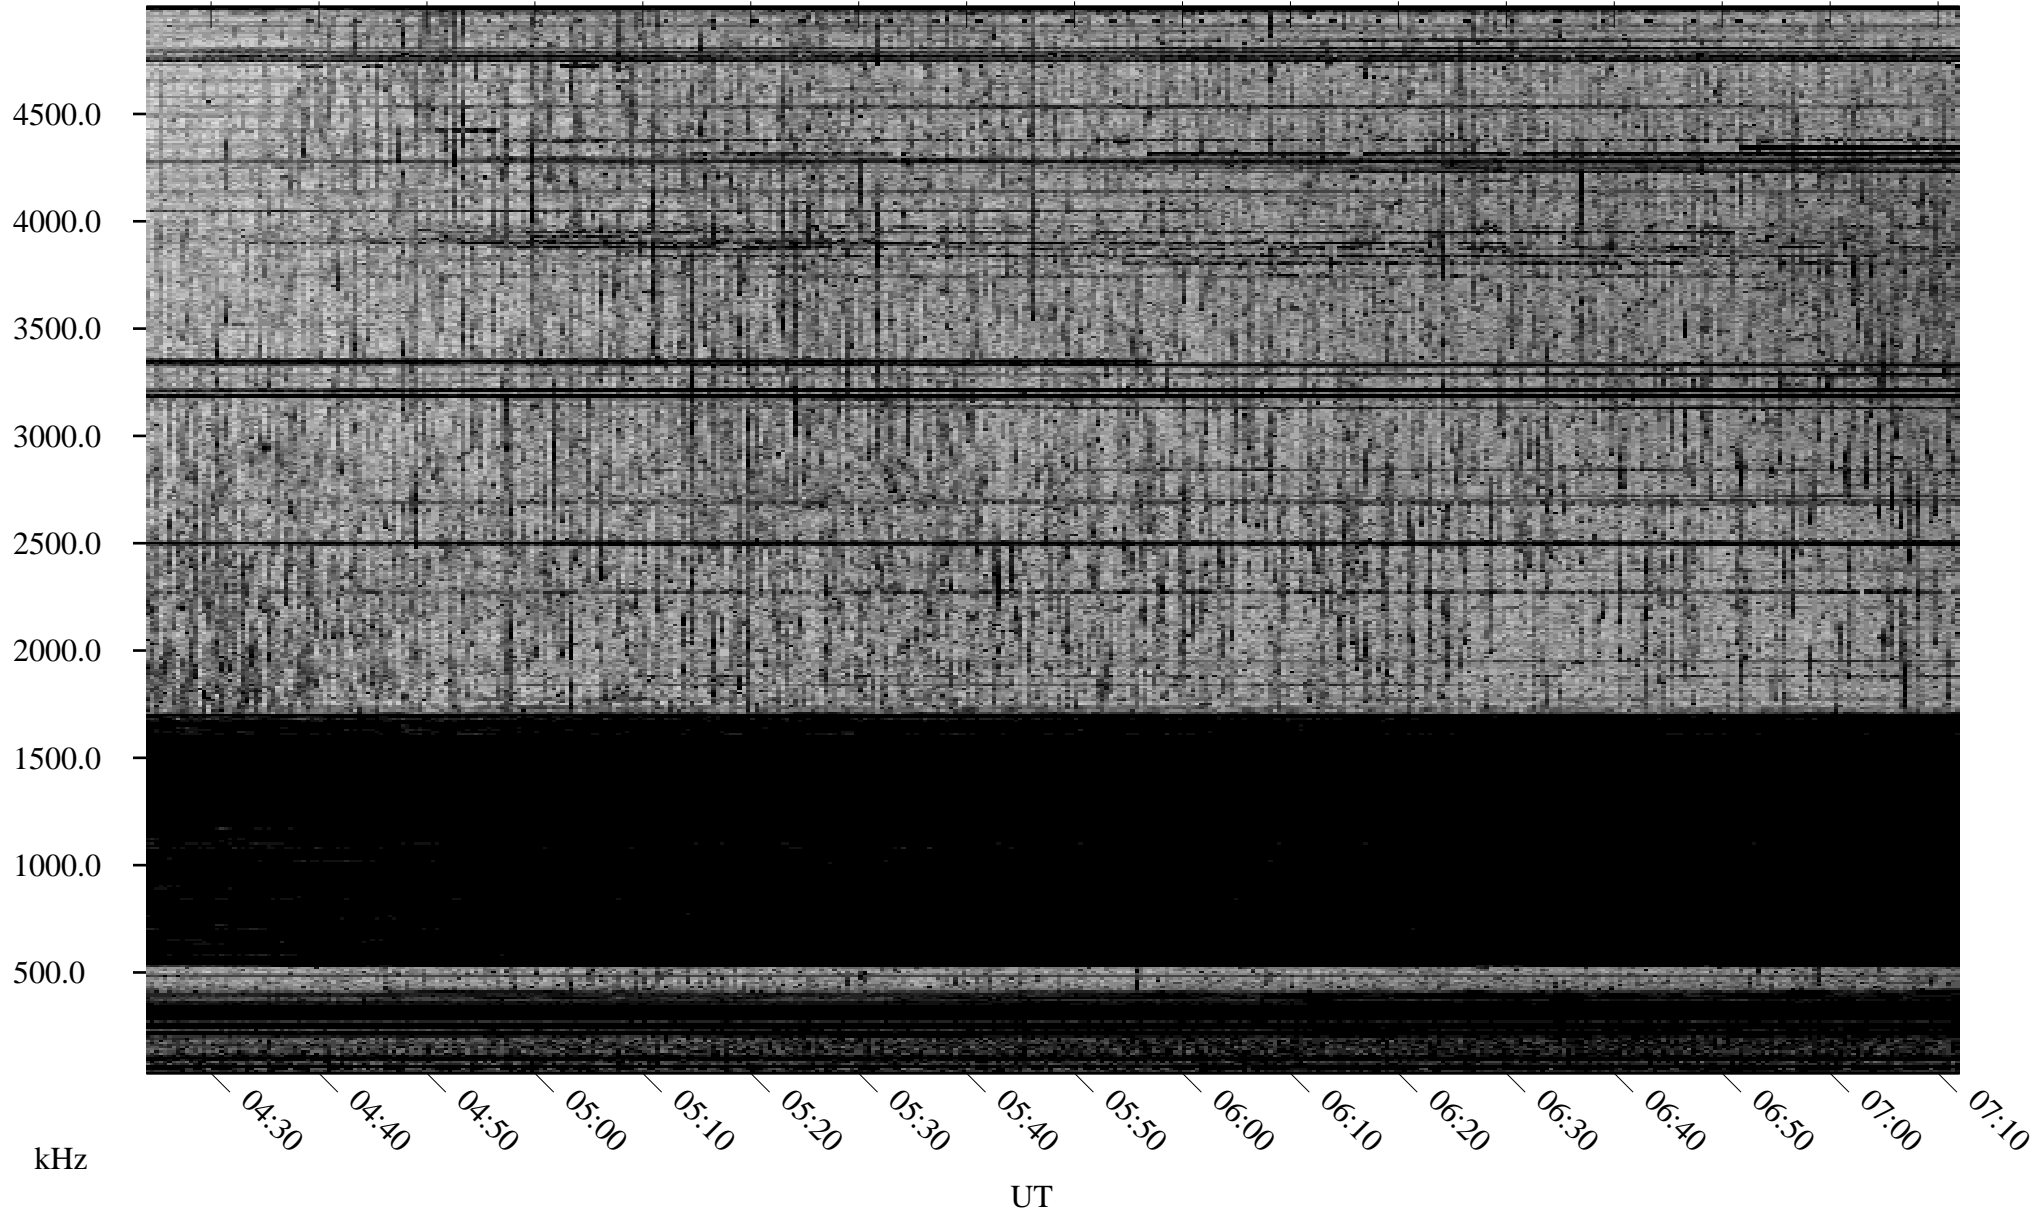

05/12/2008 Churchill, Manitoba

Linear Scale Black = 161 White = 15

ch08133l.r00SUm max_12

Page 1

05/12/2008 Churchill, Manitoba

Linear Scale Black = 161 White = 15

ch08133l.r00SUm max_12

Page 2

05/13/2008 Churchill, Manitoba

Linear Scale Black = 161 White = 15

ch08133l.r00SUm max_12

Page 3

05/13/2008 Churchill, Manitoba

Linear Scale Black = 161 White = 15

ch08133l.r00SUm max_12

Page 4

05/13/2008 Churchill, Manitoba

Linear Scale Black = 161 White = 15

ch08133l.r00SUm max_12

Page 5

05/13/2008 Churchill, Manitoba

Linear Scale Black = 161 White = 15

ch08133l.r00SUm max_12

Page 6

05/13/2008 Churchill, Manitoba

Linear Scale Black = 161 White = 15

ch08133l.r00SUm max_12

Page 7

05/13/2008 Churchill, Manitoba

Linear Scale Black = 161 White = 15

ch08133l.r00SUm max_12

Page 8