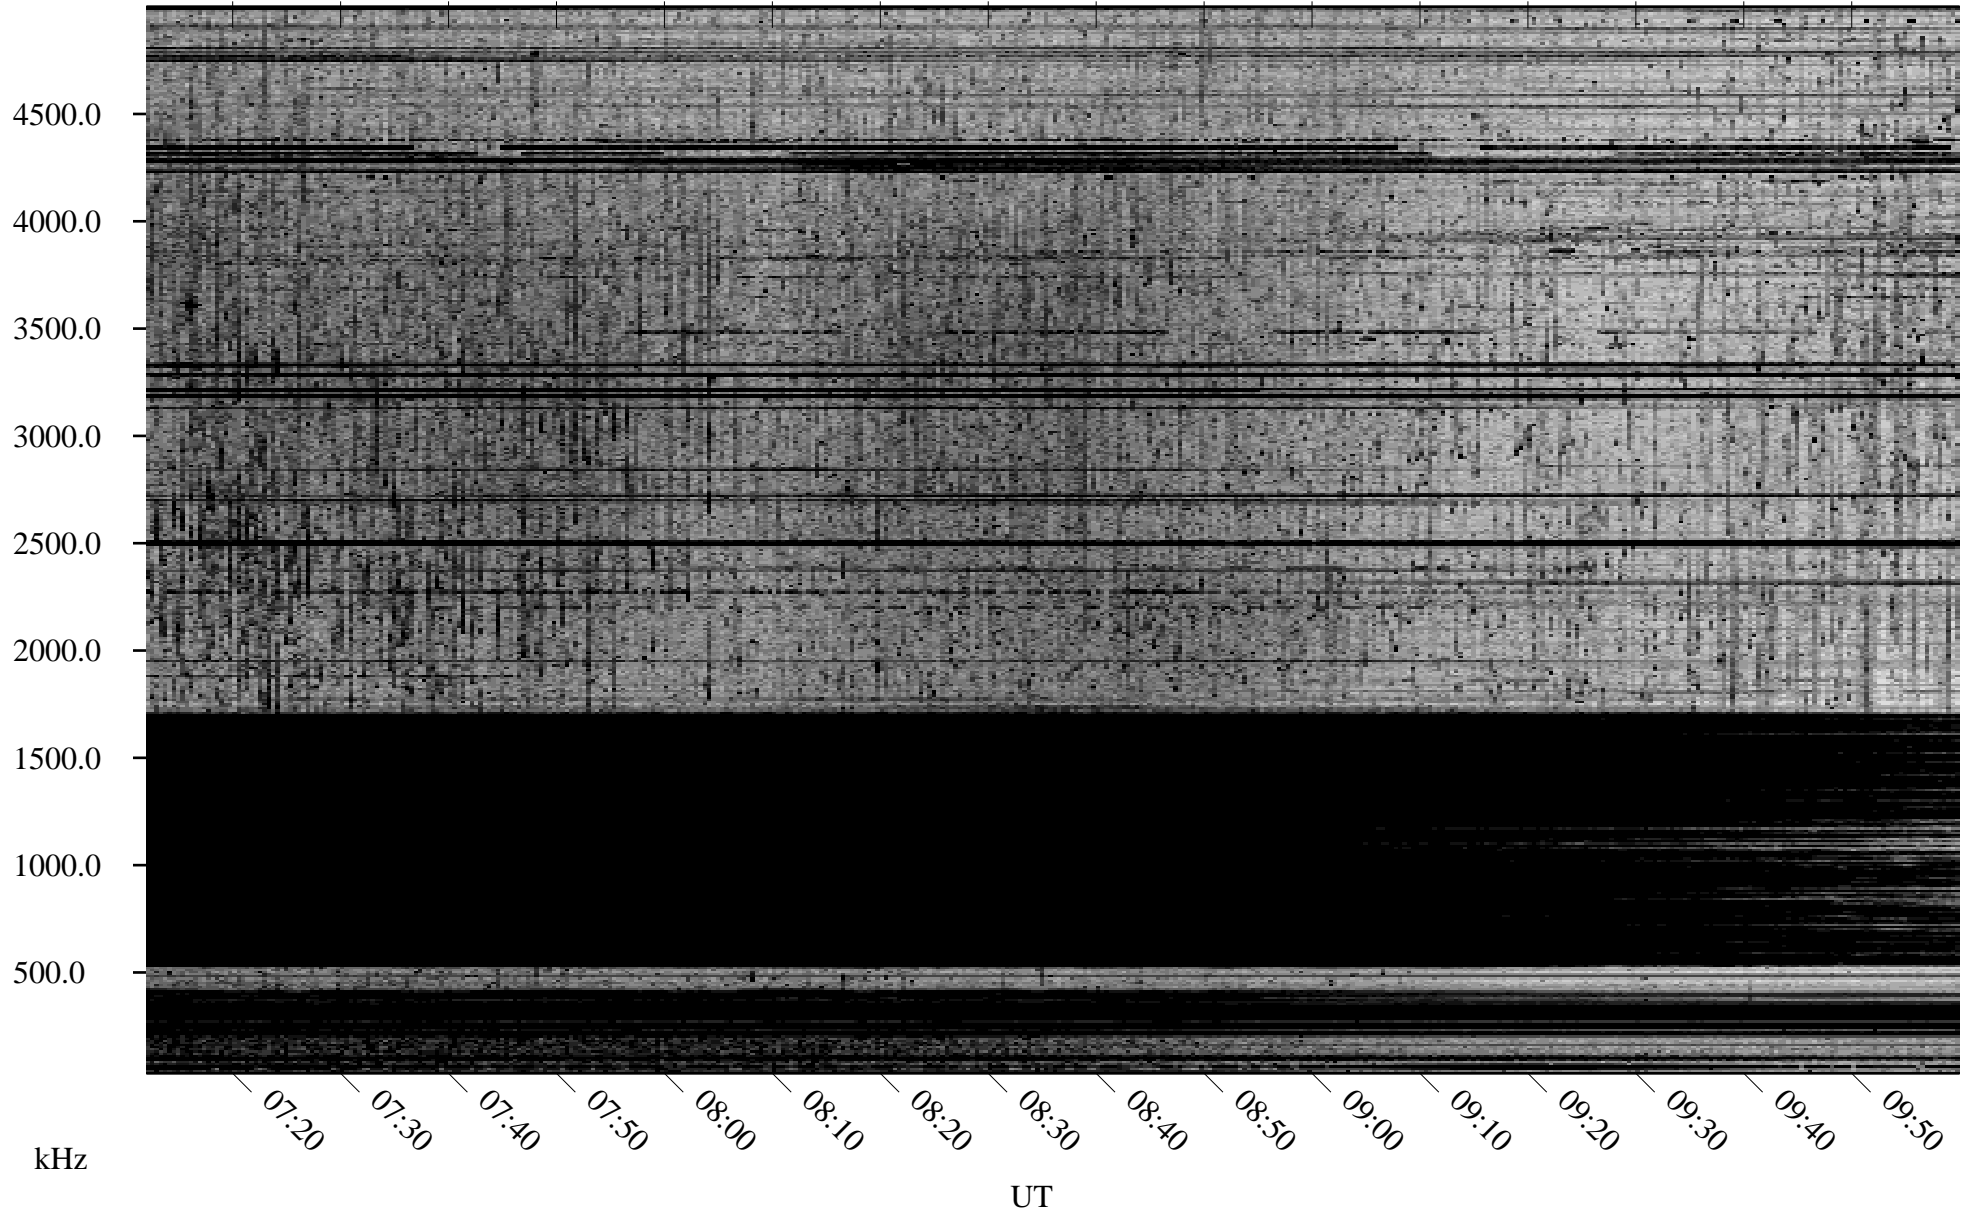

05/12/2008 Churchill, Manitoba

Linear Scale Black = 161 White = 15

ch08133l.r00SUm max_12

Page 1

05/12/2008 Churchill, Manitoba

Linear Scale Black = 161 White = 15

ch08133l.r00SUm max_12

Page 2

05/13/2008 Churchill, Manitoba

Linear Scale Black = 161 White = 15

ch08133l.r00SUm max_12

Page 3

05/13/2008 Churchill, Manitoba

Linear Scale Black = 161 White = 15

ch08133l.r00SUm max_12

Page 4

05/13/2008 Churchill, Manitoba

Linear Scale Black = 161 White = 15

ch08133l.r00SUm max_12

Page 5

05/13/2008 Churchill, Manitoba

Linear Scale Black = 161 White = 15

ch08133l.r00SUm max_12

Page 6

05/13/2008 Churchill, Manitoba

Linear Scale Black = 161 White = 15

ch08133l.r00SUm max_12

Page 7

05/13/2008 Churchill, Manitoba

Linear Scale Black = 161 White = 15

ch08133l.r00SUm max_12

Page 8