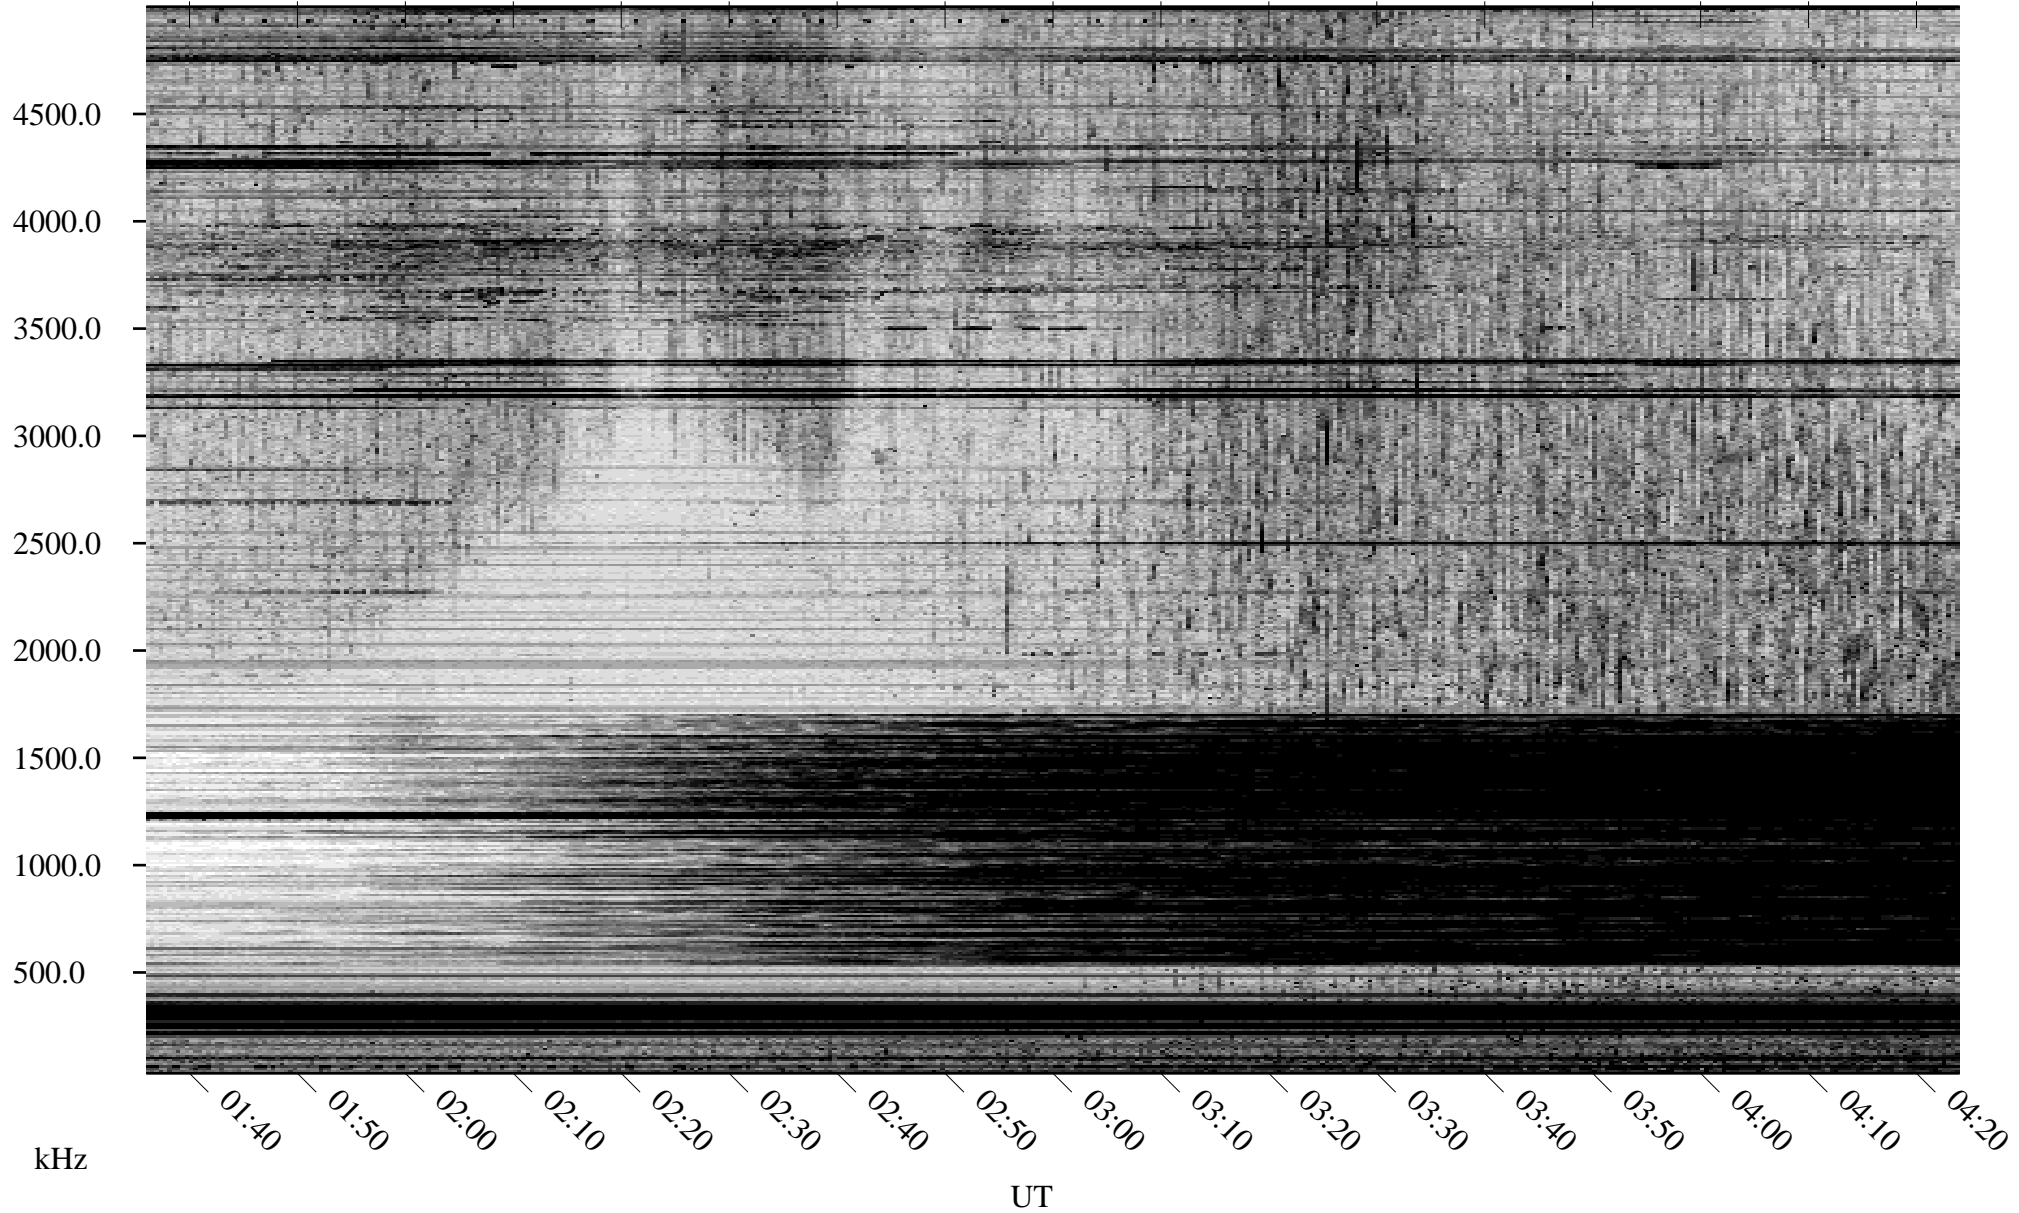

05/12/2008 Churchill, Manitoba

Linear Scale Black = 161 White = 15

ch08133l.r00SUm max_12

Page 1

05/12/2008 Churchill, Manitoba

Linear Scale Black = 161 White = 15

ch08133l.r00SUm max_12

Page 2

05/13/2008 Churchill, Manitoba

Linear Scale Black = 161 White = 15

ch08133l.r00SUm max_12

Page 3

05/13/2008 Churchill, Manitoba

Linear Scale Black = 161 White = 15

ch08133l.r00SUm max_12

Page 4

05/13/2008 Churchill, Manitoba

Linear Scale Black = 161 White = 15

ch08133l.r00SUm max_12

Page 5

05/13/2008 Churchill, Manitoba

Linear Scale Black = 161 White = 15

ch08133l.r00SUm max_12

Page 6

05/13/2008 Churchill, Manitoba

Linear Scale Black = 161 White = 15

ch08133l.r00SUm max_12

Page 7

05/13/2008 Churchill, Manitoba

Linear Scale Black = 161 White = 15

ch08133l.r00SUm max_12

Page 8