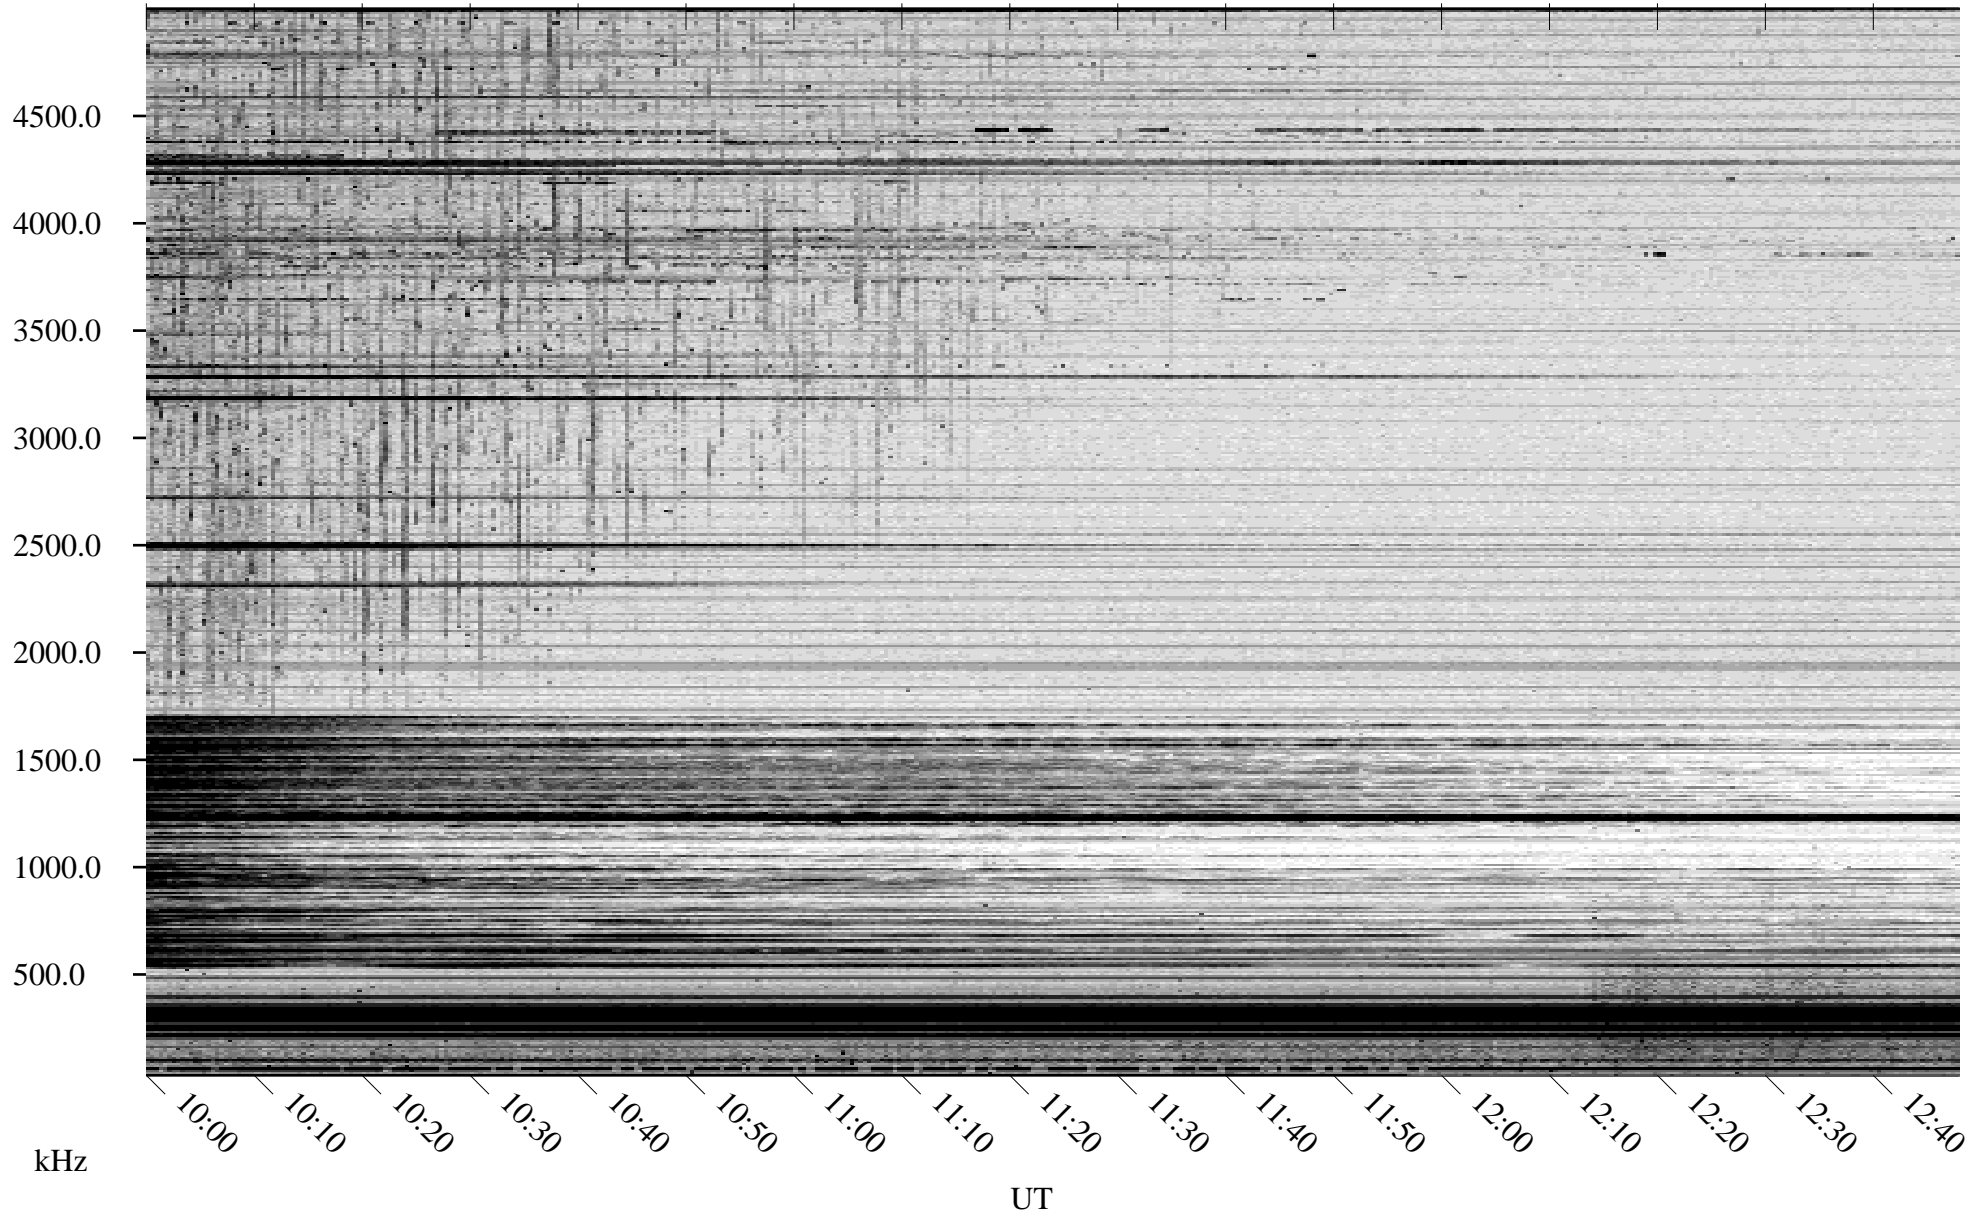

05/12/2008 Churchill, Manitoba

Linear Scale Black = 161 White = 15

ch08133l.r00SUm max_12

Page 1

05/12/2008 Churchill, Manitoba

Linear Scale Black = 161 White = 15

ch08133l.r00SUm max_12

Page 2

05/13/2008 Churchill, Manitoba

Linear Scale Black = 161 White = 15

ch08133l.r00SUm max_12

Page 3

05/13/2008 Churchill, Manitoba

Linear Scale Black = 161 White = 15

ch08133l.r00SUm max_12

Page 4

05/13/2008 Churchill, Manitoba

Linear Scale Black = 161 White = 15

ch08133l.r00SUm max_12

Page 5

05/13/2008 Churchill, Manitoba

Linear Scale Black = 161 White = 15

ch08133l.r00SUm max_12

Page 6

05/13/2008 Churchill, Manitoba

Linear Scale Black = 161 White = 15

ch08133l.r00SUm max_12

Page 7

05/13/2008 Churchill, Manitoba

Linear Scale Black = 161 White = 15

ch08133l.r00SUm max_12

Page 8