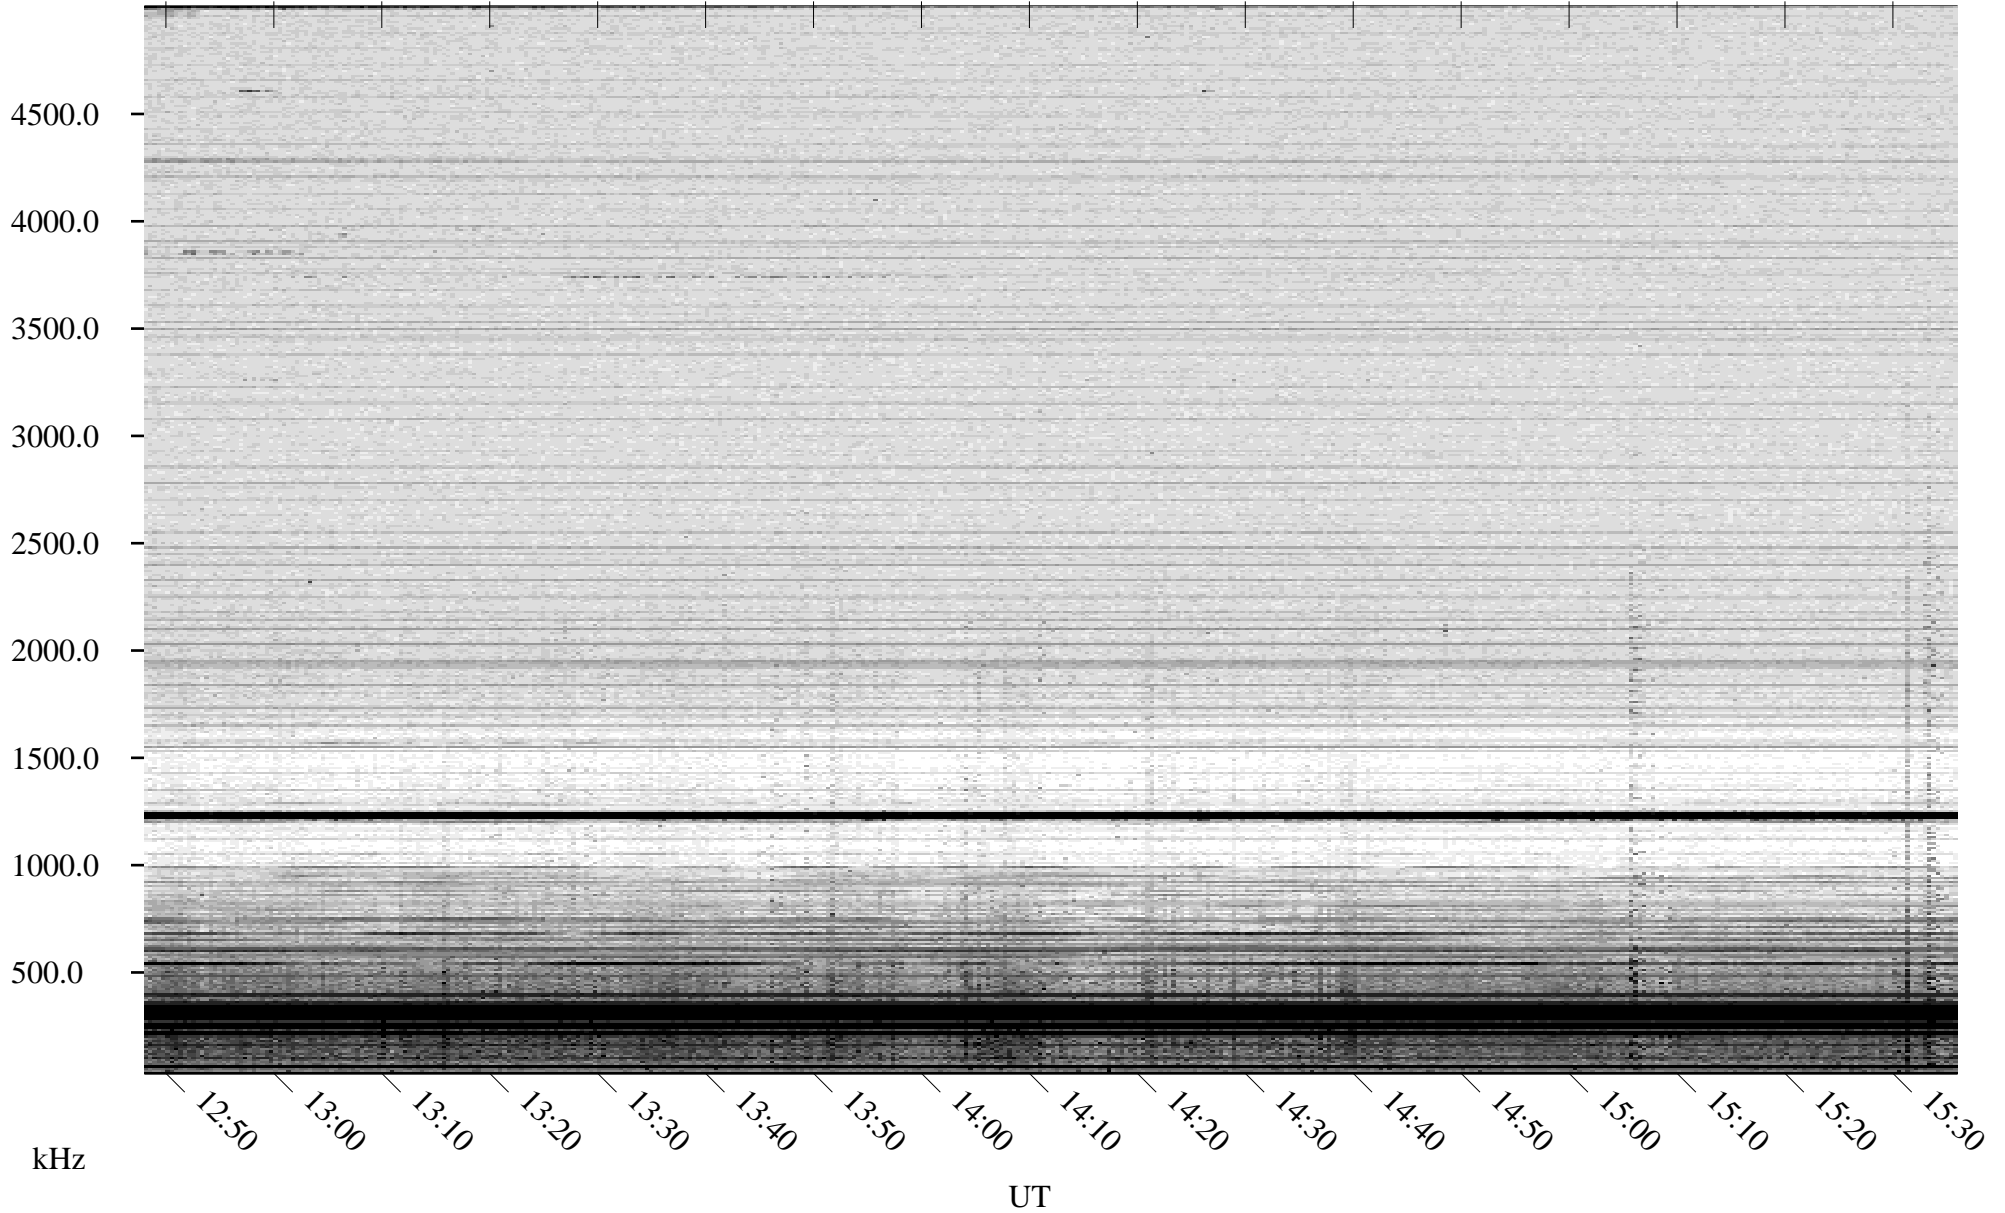

# 05/14/2008 Churchill, Manitoba

Linear Scale    Black = 161    White = 15

ch08134l.r00SUm max\_12

Page 5

# 05/14/2008 Churchill, Manitoba

Linear Scale    Black = 161    White = 15

ch08134l.r00SUm max\_12

Page 6

# 05/14/2008 Churchill, Manitoba

Linear Scale    Black = 161    White = 15

ch08134l.r00SUm max\_12

Page 7

# 05/14/2008 Churchill, Manitoba

Linear Scale    Black = 161    White = 15

ch08134l.r00SUm max\_12