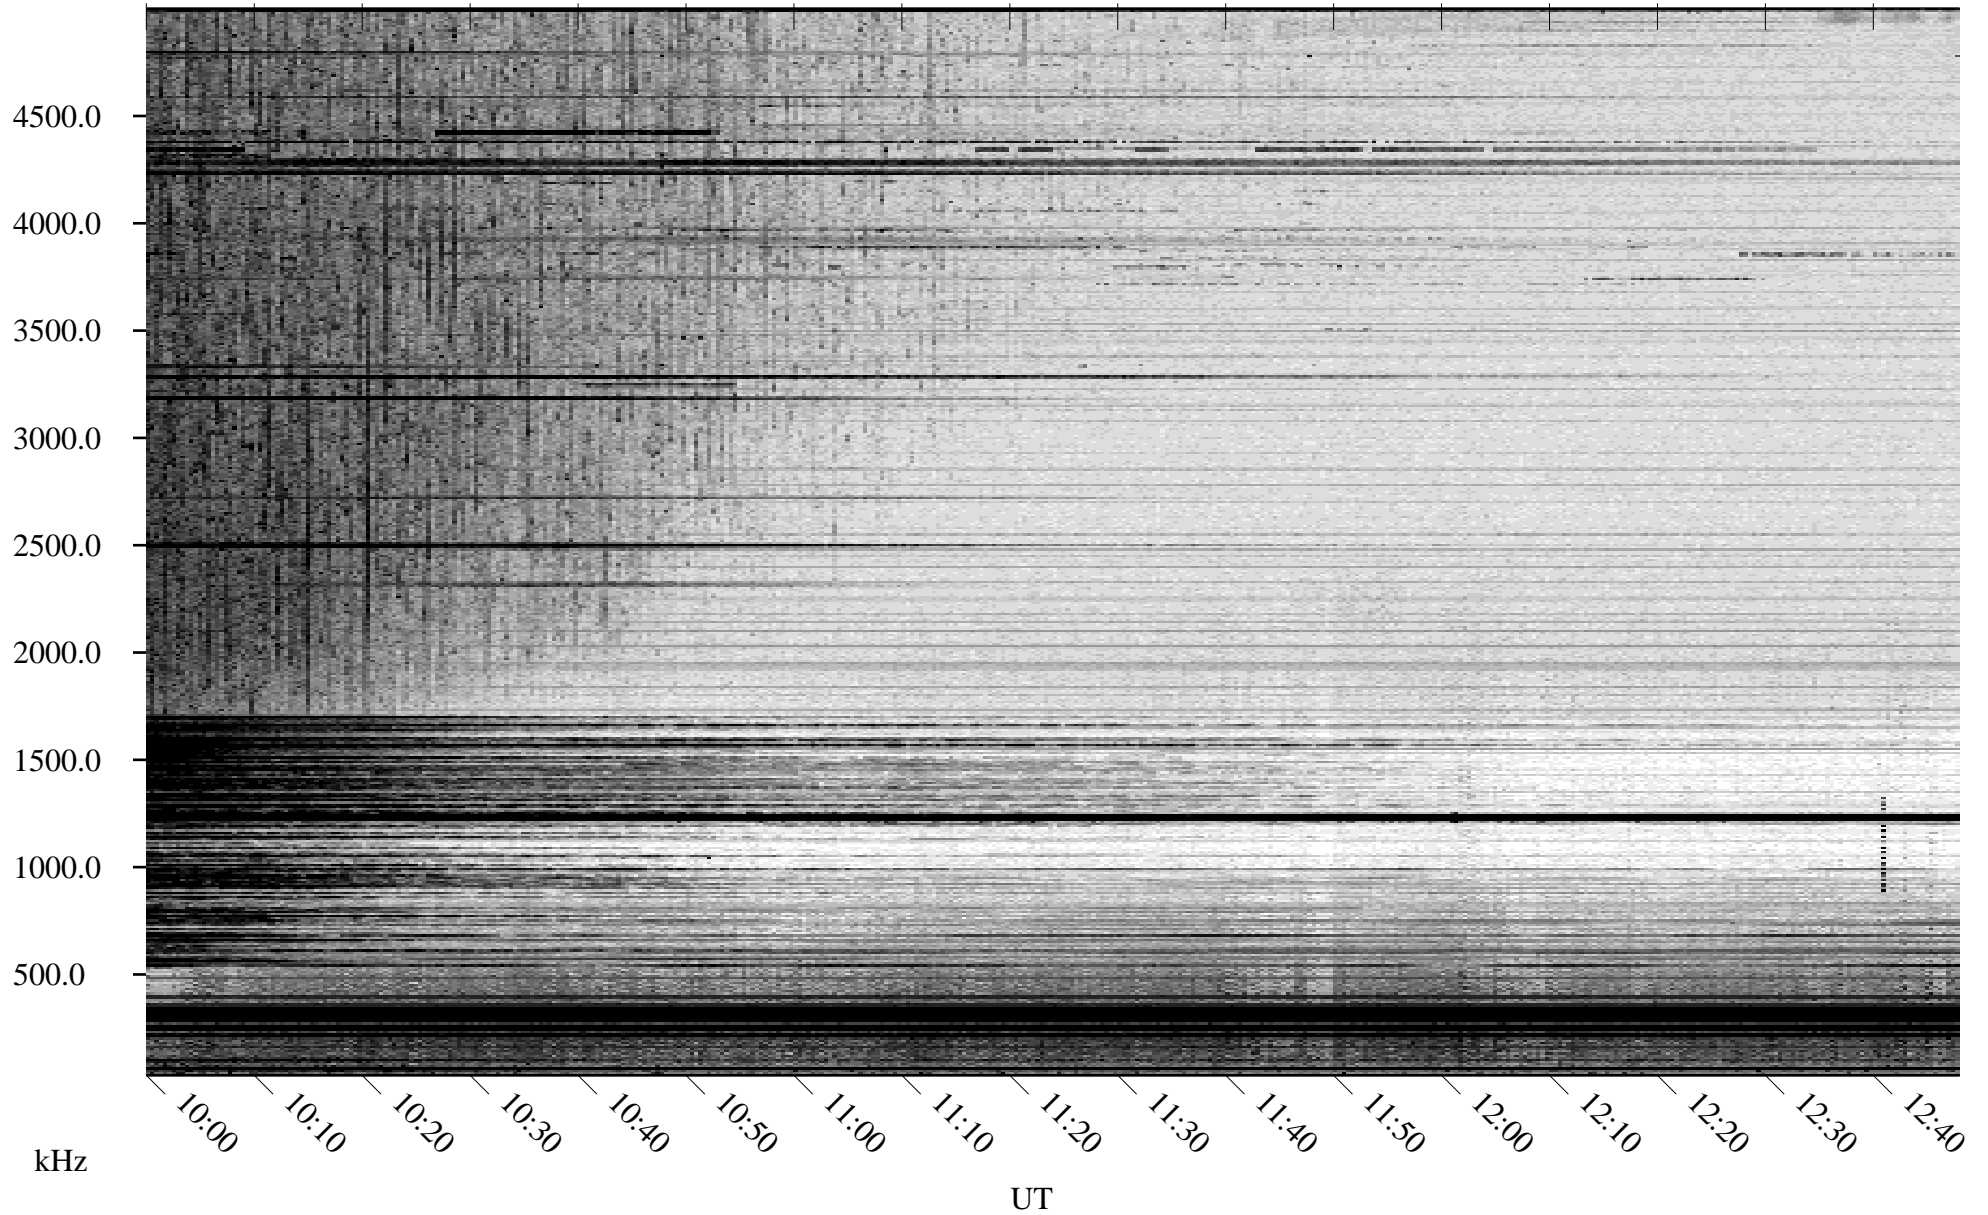

# 05/14/2008 Churchill, Manitoba

Linear Scale    Black = 161    White = 15

ch08134l.r00SUm max\_12

Page 5

# 05/14/2008 Churchill, Manitoba

Linear Scale    Black = 161    White = 15

ch08134l.r00SUm max\_12

Page 6