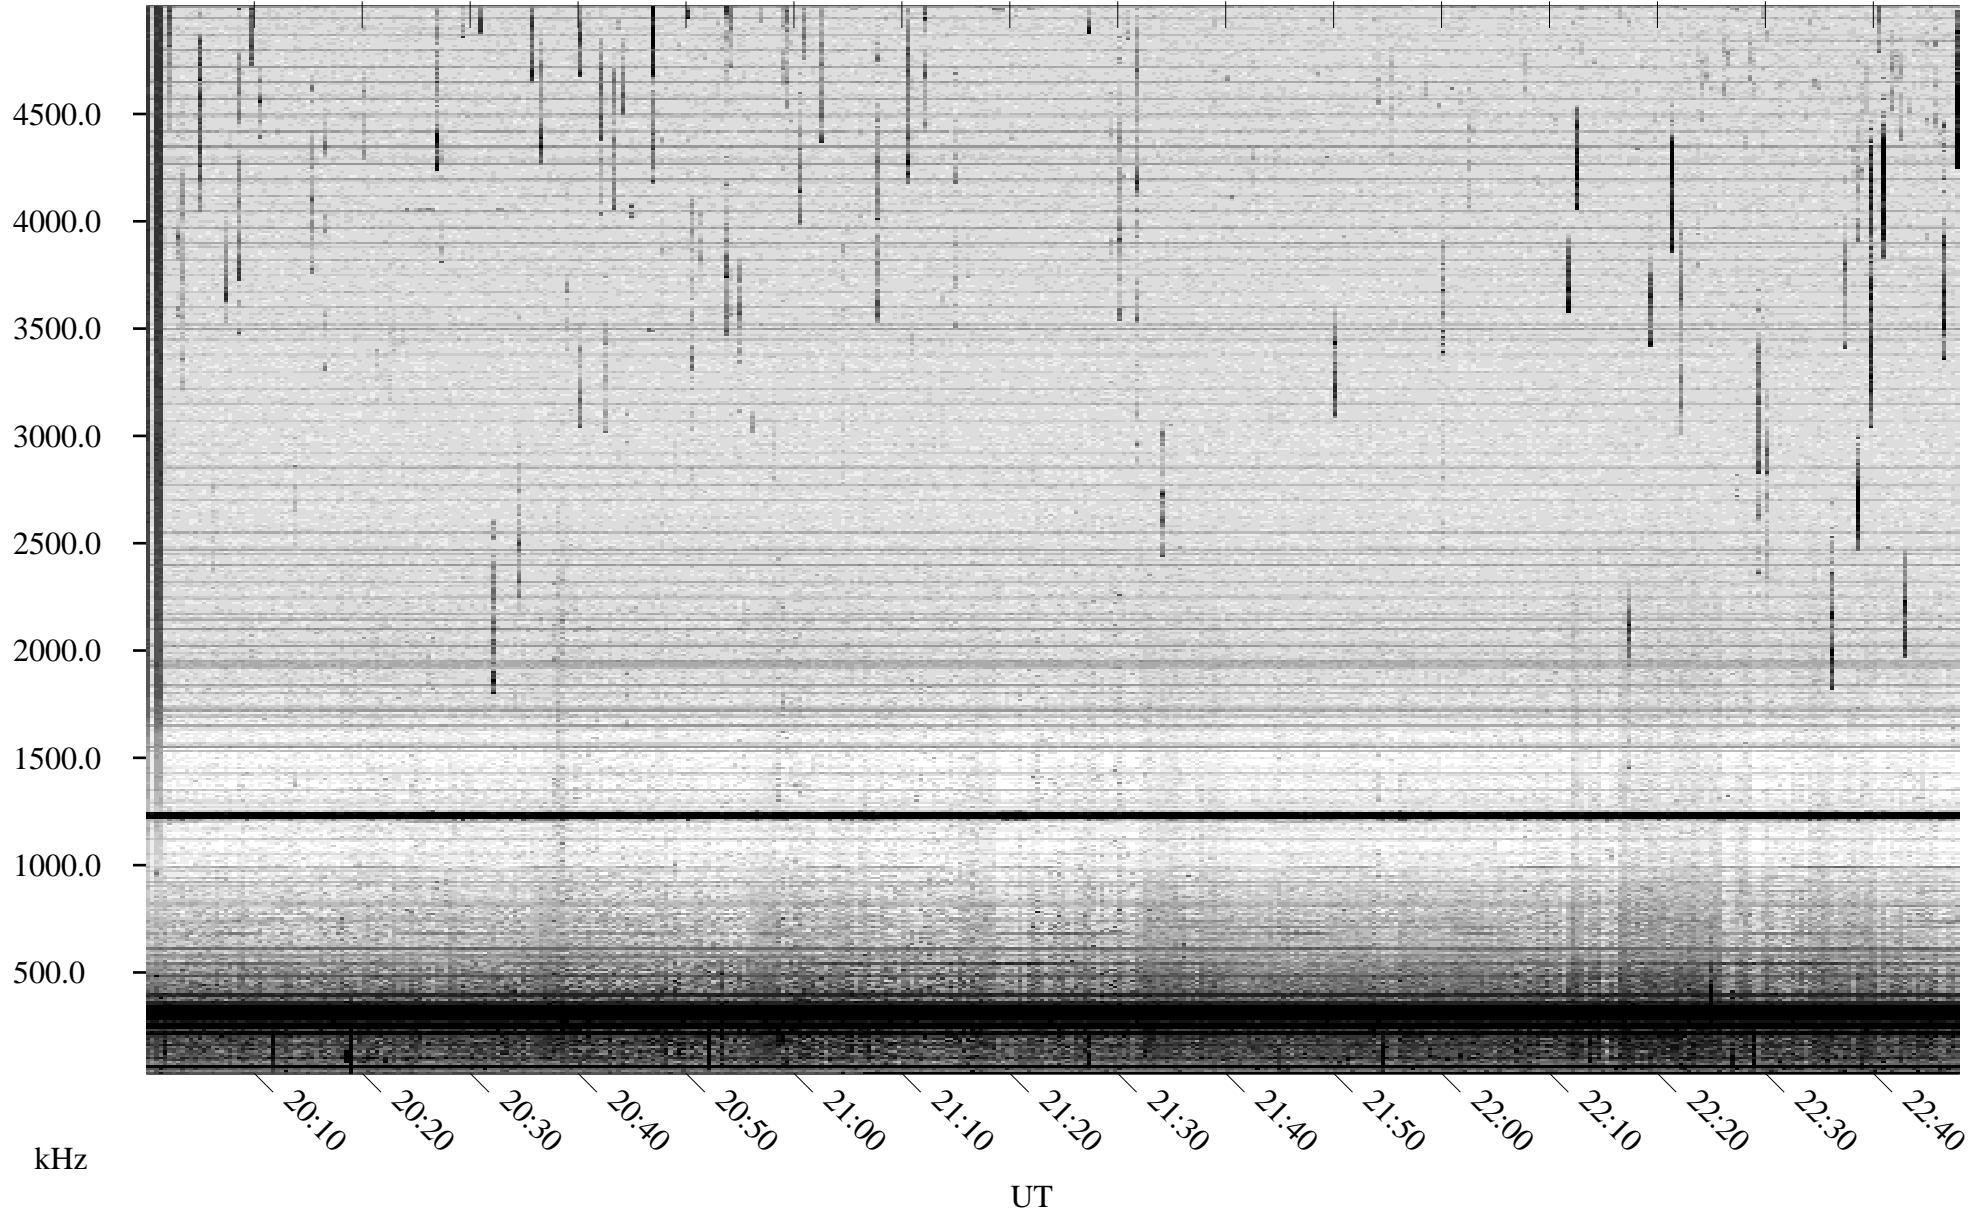

# 05/13/2008 Churchill, Manitoba

Linear Scale    Black = 161    White = 15

ch08134l.r00SUm max\_12

Page 1

# 05/13/2008 Churchill, Manitoba

Linear Scale    Black = 161    White = 15

ch08134l.r00SUm max\_12

Page 2

# 05/14/2008 Churchill, Manitoba

Linear Scale    Black = 161    White = 15

ch08134l.r00SUm max\_12

Page 3

# 05/14/2008 Churchill, Manitoba

Linear Scale    Black = 161    White = 15

ch08134l.r00SUm max\_12

Page 4