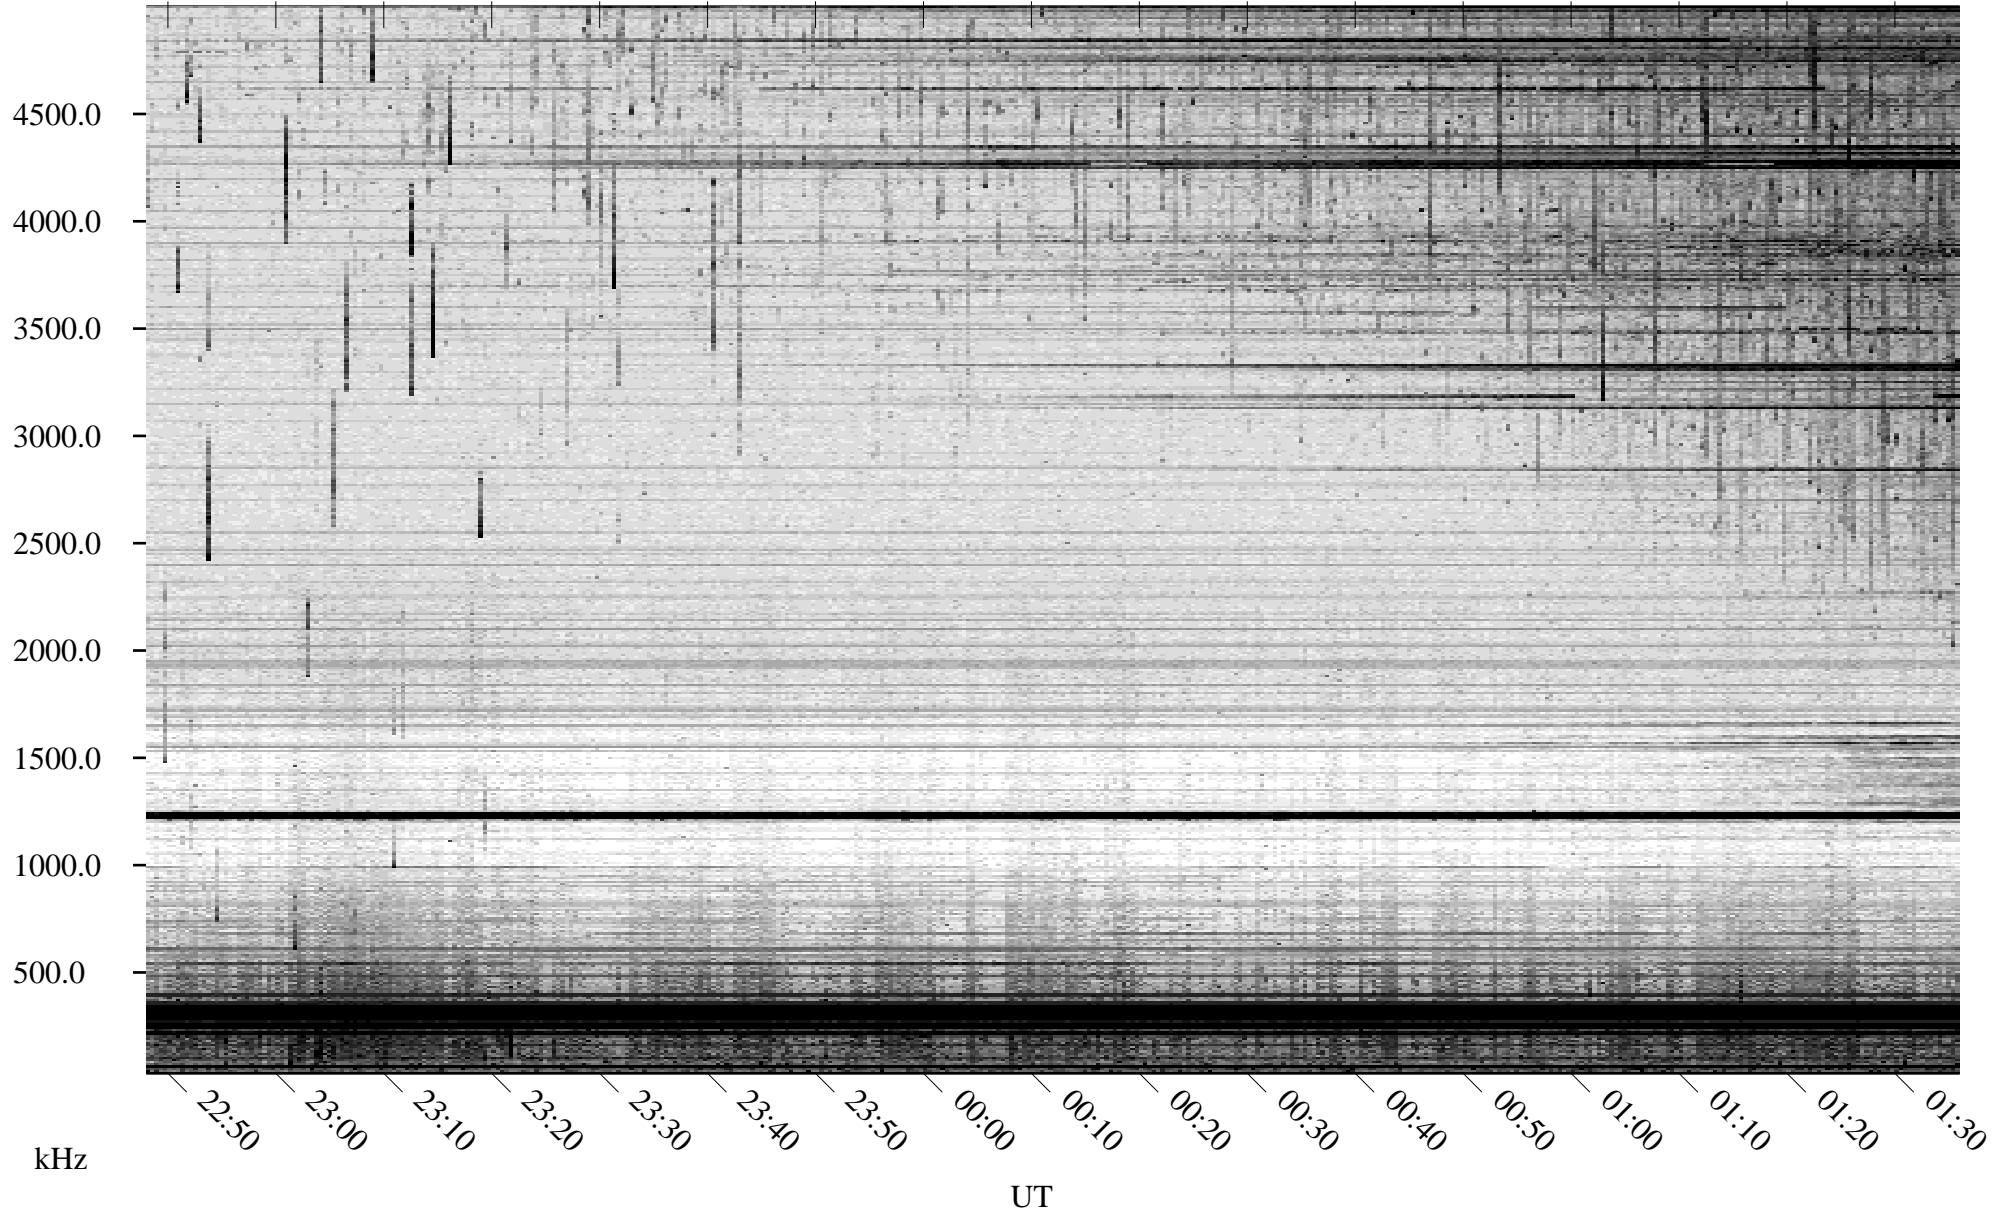

# 05/13/2008 Churchill, Manitoba

Linear Scale    Black = 161    White = 15

ch08134l.r00SUm max\_12

Page 1

# 05/13/2008 Churchill, Manitoba

Linear Scale    Black = 161    White = 15

ch08134l.r00SUm max\_12

Page 2

# 05/14/2008 Churchill, Manitoba

Linear Scale    Black = 161    White = 15

ch08134l.r00SUm max\_12

Page 3

# 05/14/2008 Churchill, Manitoba

Linear Scale    Black = 161    White = 15

ch08134l.r00SUm max\_12

Page 4