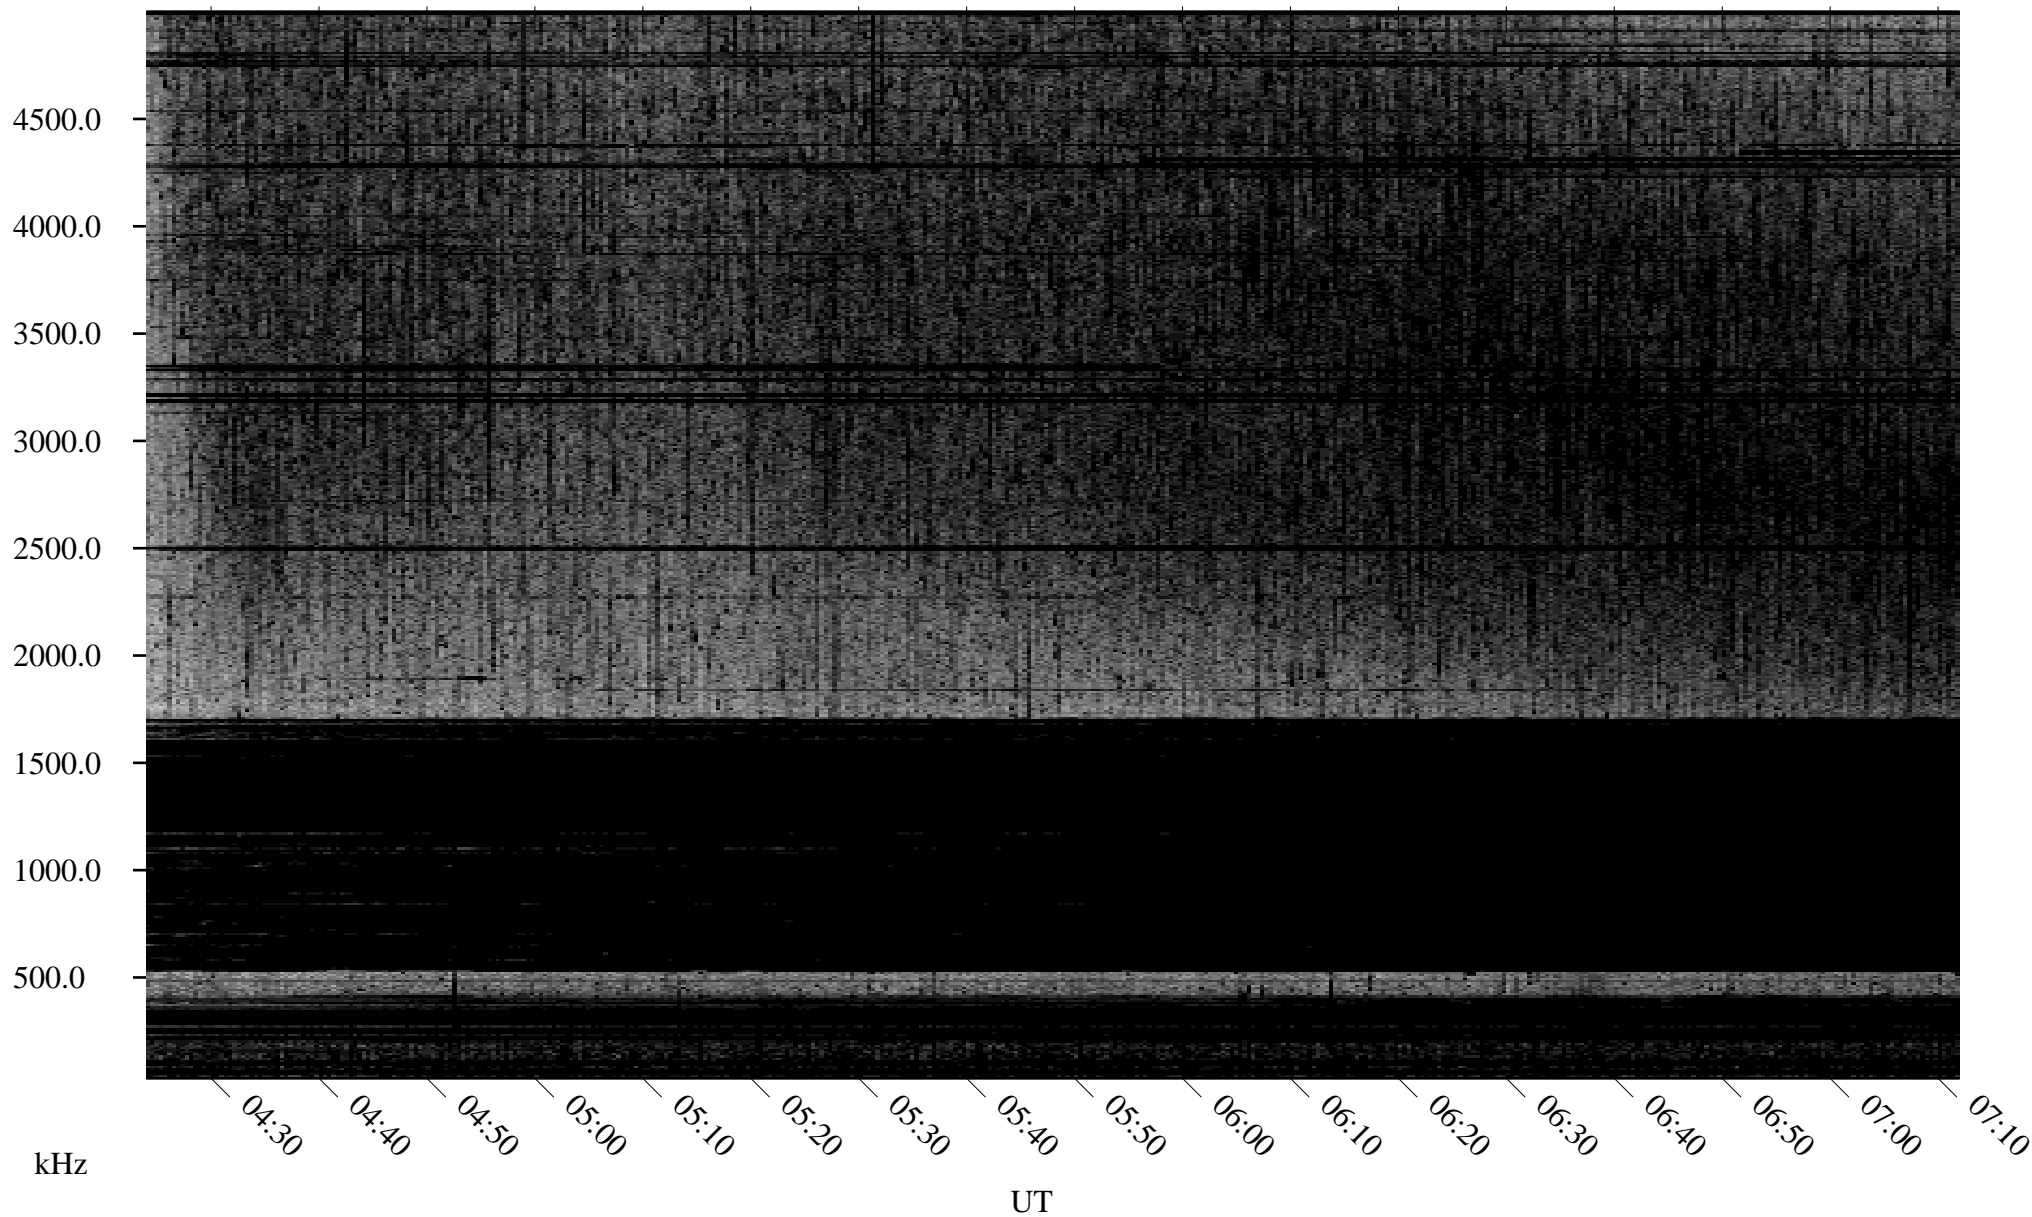

# 05/13/2008 Churchill, Manitoba

Linear Scale    Black = 161    White = 15

ch08134l.r00SUm max\_12

Page 1

# 05/13/2008 Churchill, Manitoba

Linear Scale    Black = 161    White = 15

ch08134l.r00SUm max\_12

Page 2

# 05/14/2008 Churchill, Manitoba

Linear Scale    Black = 161    White = 15

ch08134l.r00SUm max\_12

Page 3

# 05/14/2008 Churchill, Manitoba

Linear Scale    Black = 161    White = 15

ch08134l.r00SUm max\_12

Page 4