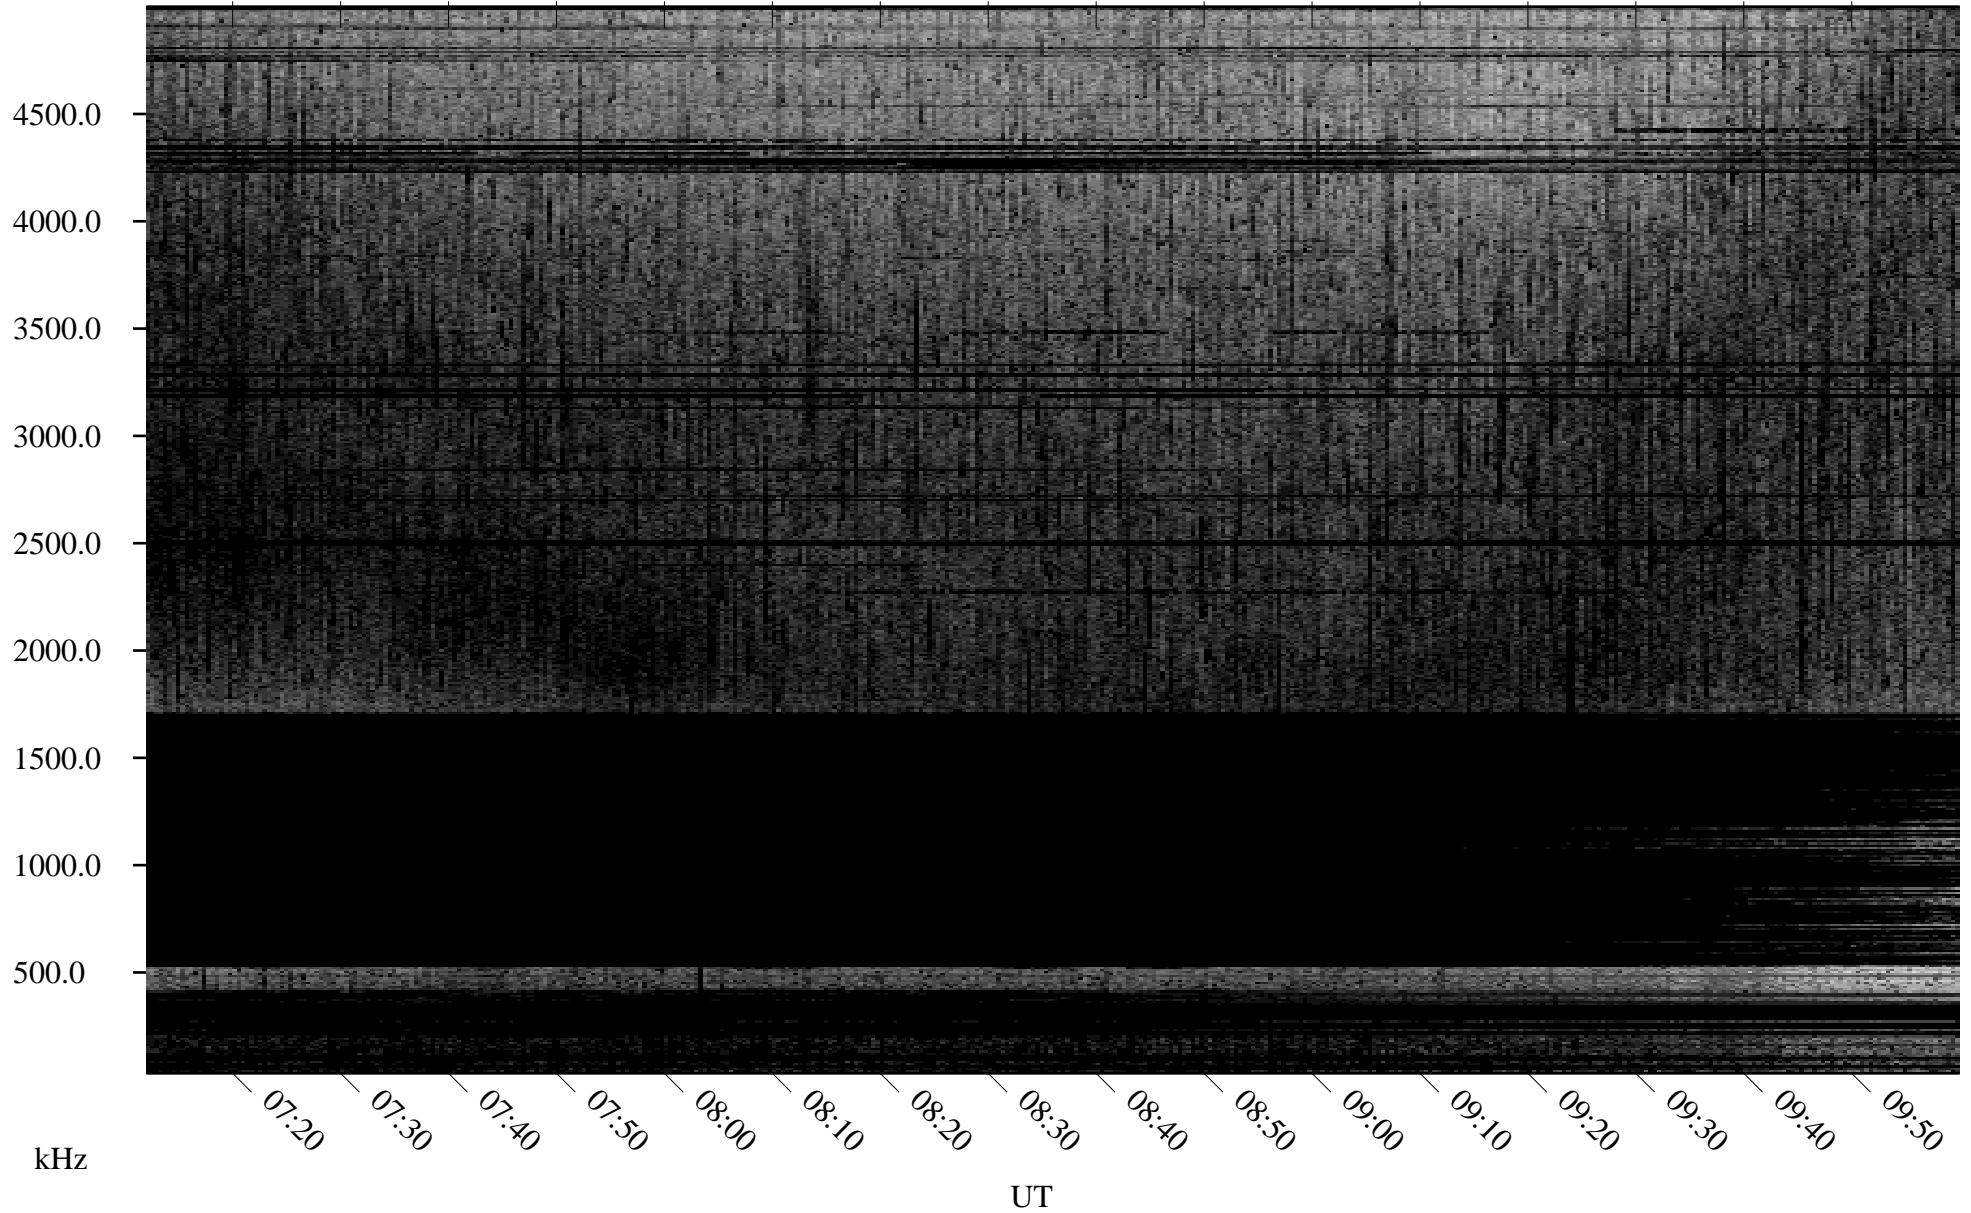

# 05/14/2008 Churchill, Manitoba

Linear Scale    Black = 161    White = 15

ch08134l.r00SUm max\_12

Page 3

# 05/14/2008 Churchill, Manitoba

Linear Scale    Black = 161    White = 15

ch08134l.r00SUm max\_12

Page 4

# 05/14/2008 Churchill, Manitoba

Linear Scale    Black = 161    White = 15

ch08134l.r00SUm max\_12

Page 5

# 05/14/2008 Churchill, Manitoba

Linear Scale    Black = 161    White = 15

ch08134l.r00SUm max\_12

Page 6