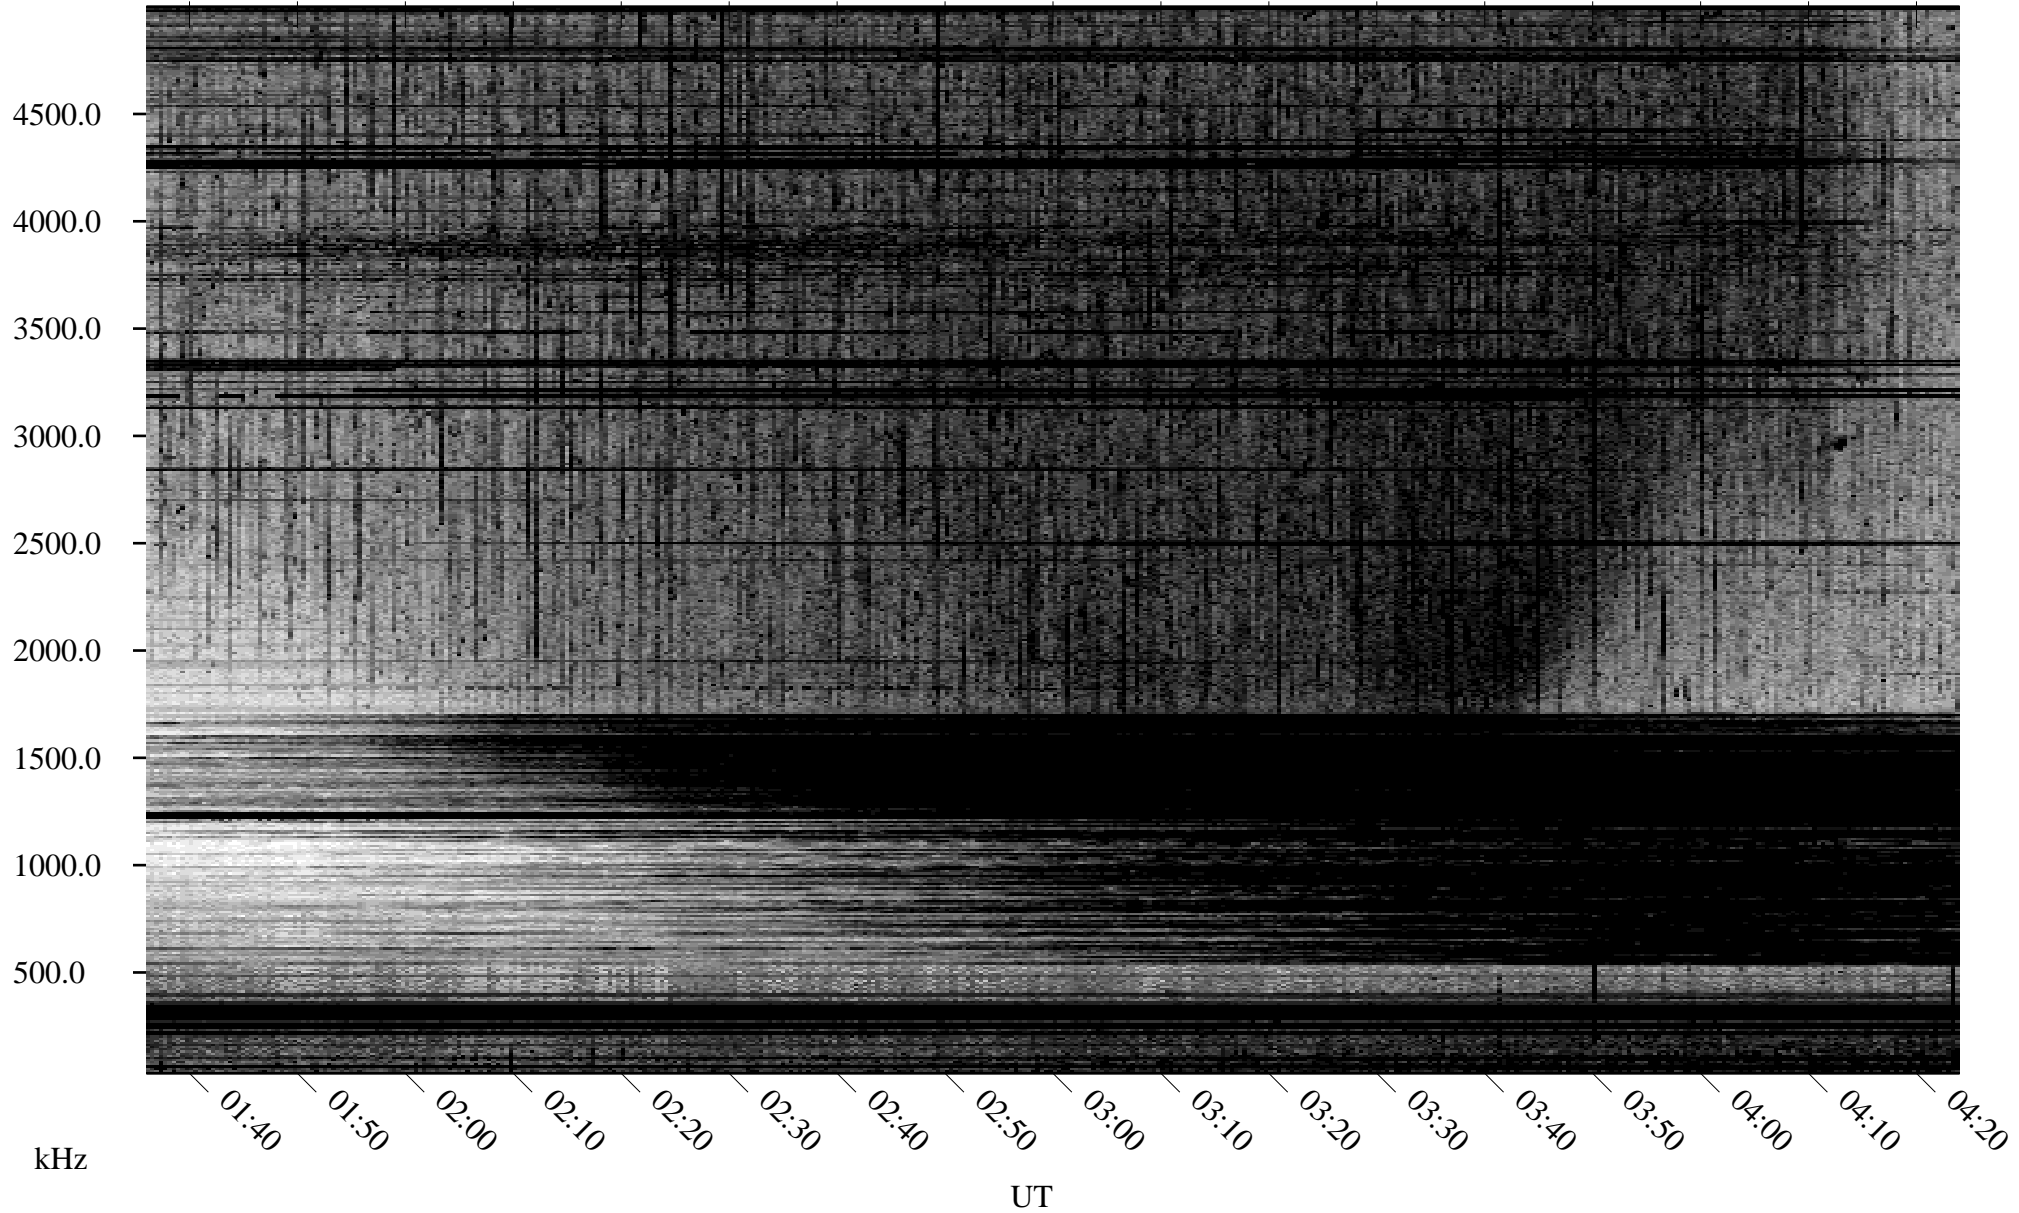

# 05/13/2008 Churchill, Manitoba

Linear Scale    Black = 161    White = 15

ch08134l.r00SUm max\_12

Page 1

# 05/13/2008 Churchill, Manitoba

Linear Scale    Black = 161    White = 15

ch08134l.r00SUm max\_12

Page 2

# 05/14/2008 Churchill, Manitoba

Linear Scale    Black = 161    White = 15

ch08134l.r00SUm max\_12

Page 3

# 05/14/2008 Churchill, Manitoba

Linear Scale    Black = 161    White = 15

ch08134l.r00SUm max\_12

Page 4