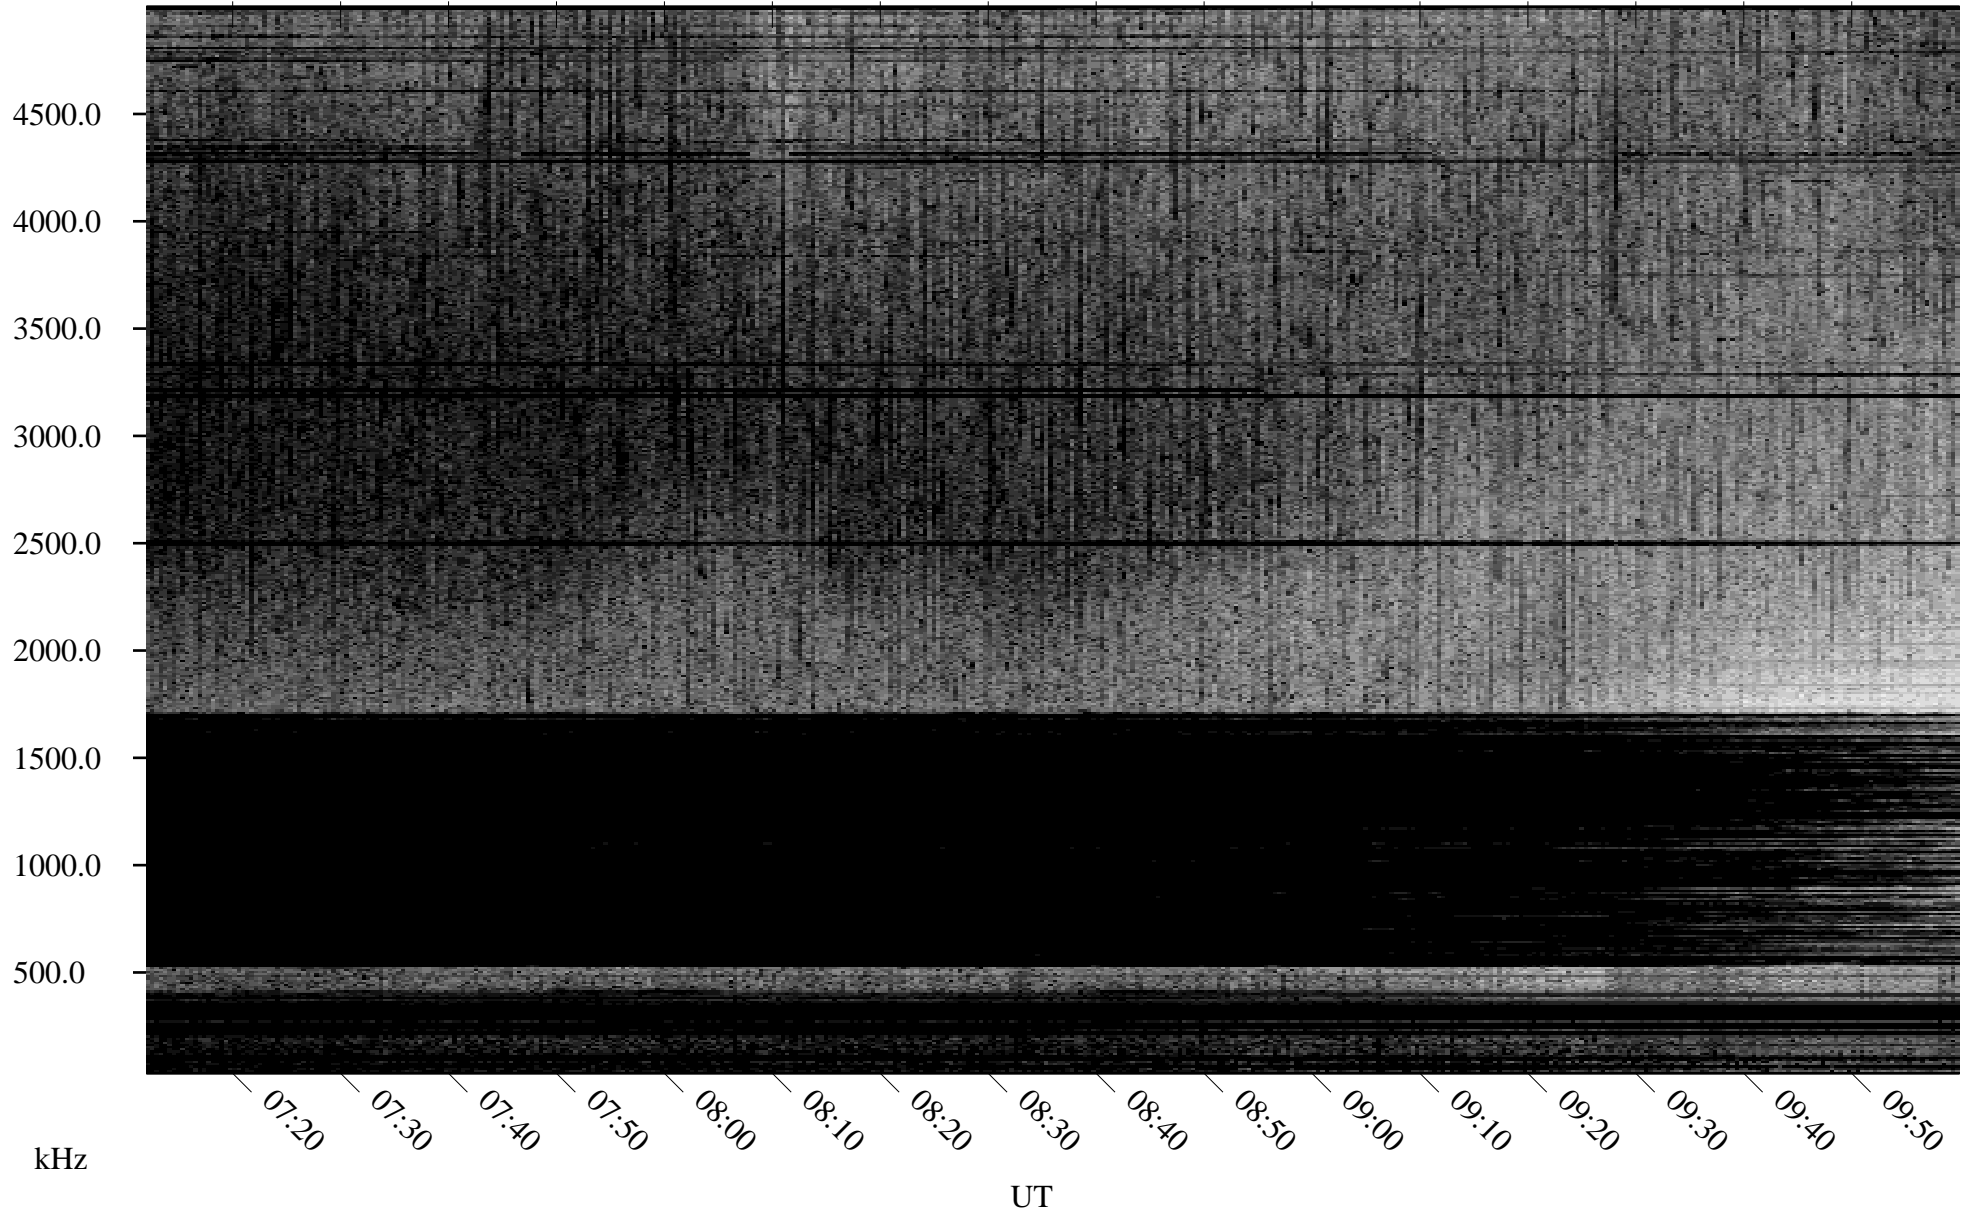

05/14/2008 Churchill, Manitoba

Linear Scale Black = 161 White = 15

ch081351.r00SUm max_12

Page 1

05/14/2008 Churchill, Manitoba

Linear Scale Black = 161 White = 15

ch081351.r00SUm max_12

Page 2

05/15/2008 Churchill, Manitoba

Linear Scale Black = 161 White = 15

ch081351.r00SUm max_12

Page 3

05/15/2008 Churchill, Manitoba

Linear Scale Black = 161 White = 15

ch081351.r00SUm max_12

Page 4

05/15/2008 Churchill, Manitoba

Linear Scale Black = 161 White = 15

ch08135l.r00SUm max_12

Page 5

05/15/2008 Churchill, Manitoba

Linear Scale Black = 161 White = 15

ch08135l.r00SUm max_12

Page 6

05/15/2008 Churchill, Manitoba

Linear Scale Black = 161 White = 15

ch08135l.r00SUm max_12

Page 7

05/15/2008 Churchill, Manitoba

Linear Scale Black = 161 White = 15

ch08135l.r00SUm max_12