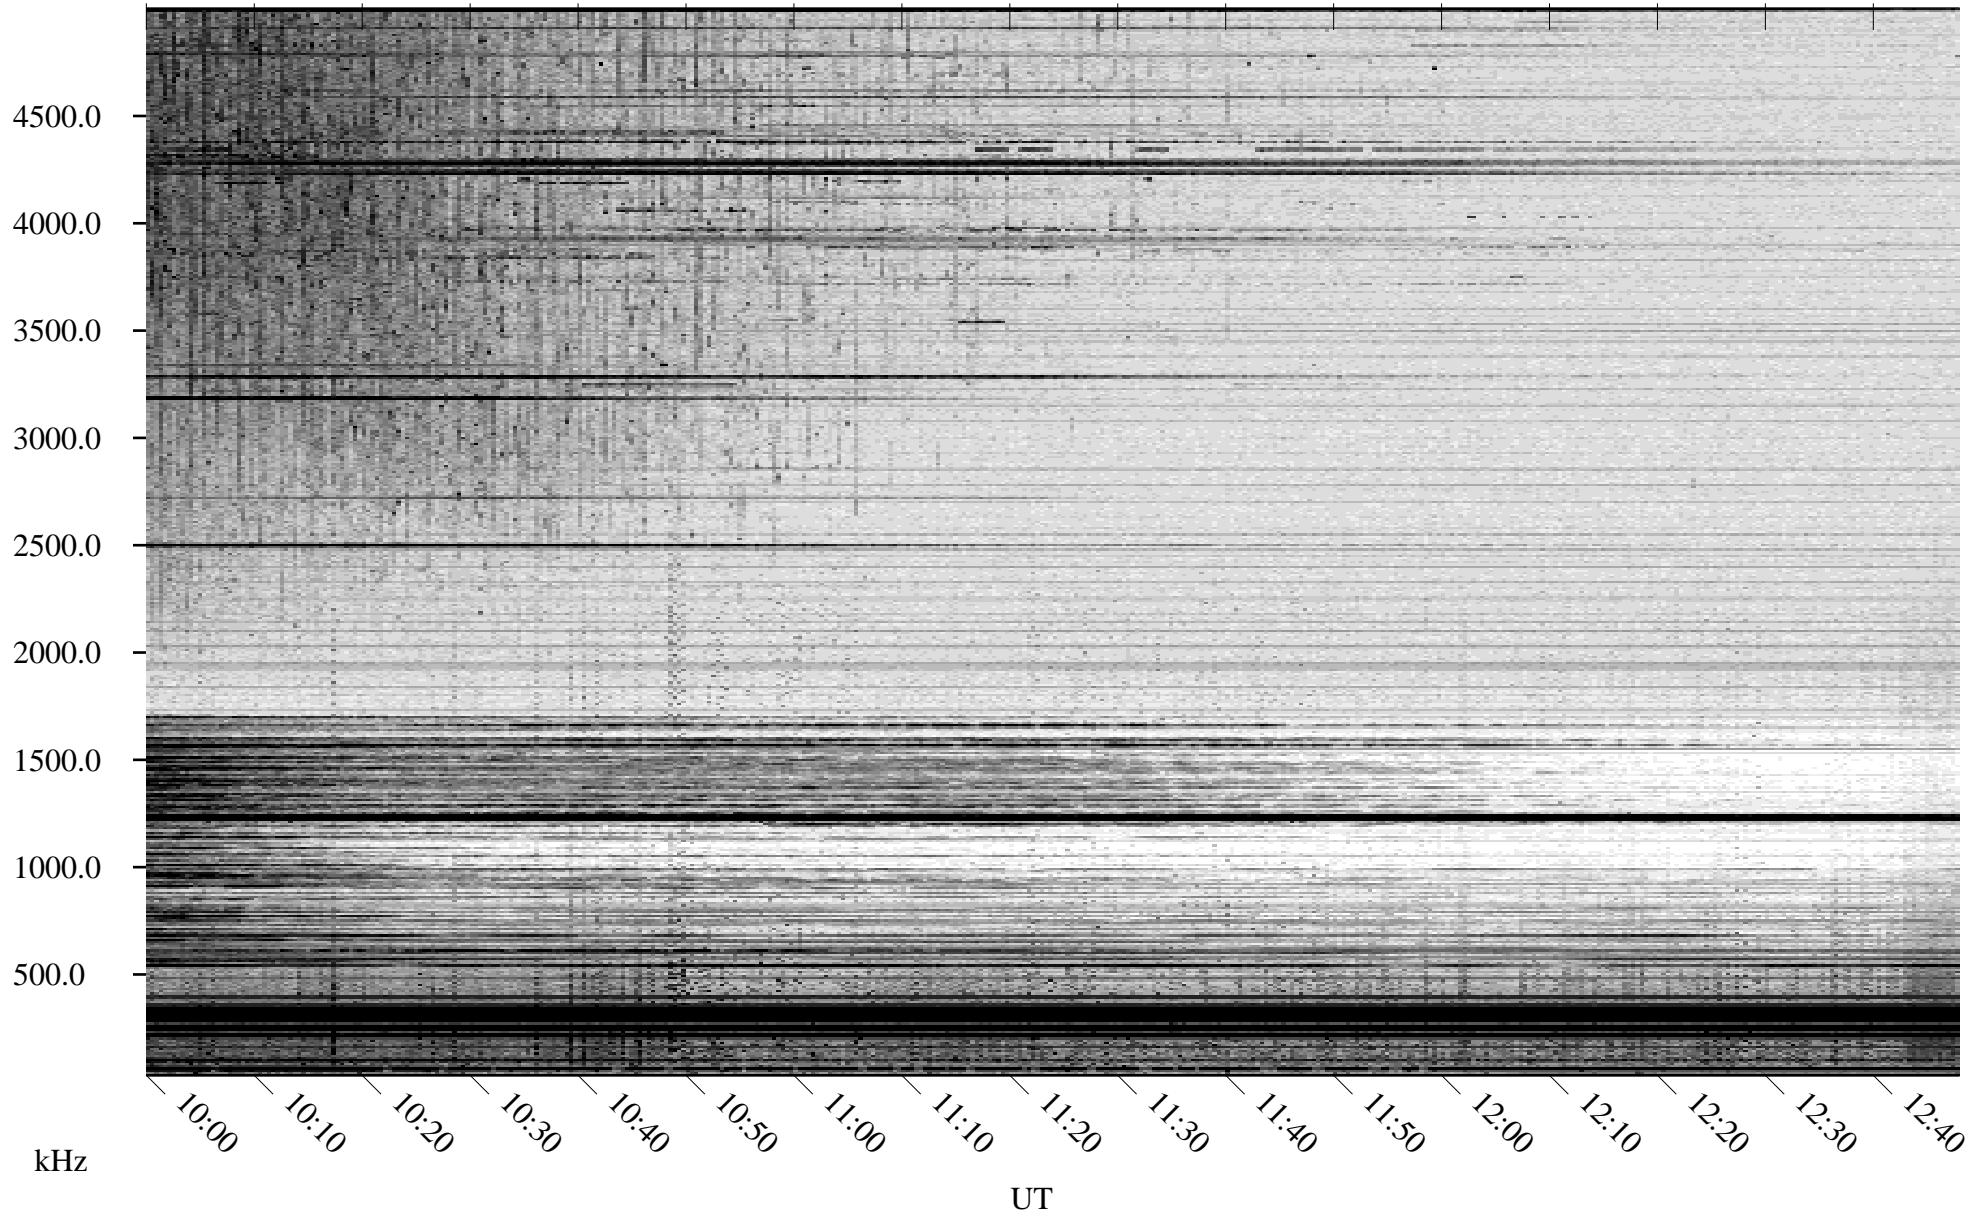

05/14/2008 Churchill, Manitoba

Linear Scale Black = 161 White = 15

ch081351.r00SUm max_12

Page 1

05/14/2008 Churchill, Manitoba

Linear Scale Black = 161 White = 15

ch081351.r00SUm max_12

Page 2

05/15/2008 Churchill, Manitoba

Linear Scale Black = 161 White = 15

ch081351.r00SUm max_12

Page 3

05/15/2008 Churchill, Manitoba

Linear Scale Black = 161 White = 15

ch081351.r00SUm max_12

Page 4

05/15/2008 Churchill, Manitoba

Linear Scale Black = 161 White = 15

ch08135l.r00SUm max_12

Page 5

05/15/2008 Churchill, Manitoba

Linear Scale Black = 161 White = 15

ch08135l.r00SUm max_12

Page 6

05/15/2008 Churchill, Manitoba

Linear Scale Black = 161 White = 15

ch08135l.r00SUm max_12

Page 7

05/15/2008 Churchill, Manitoba

Linear Scale Black = 161 White = 15

ch08135l.r00SUm max_12