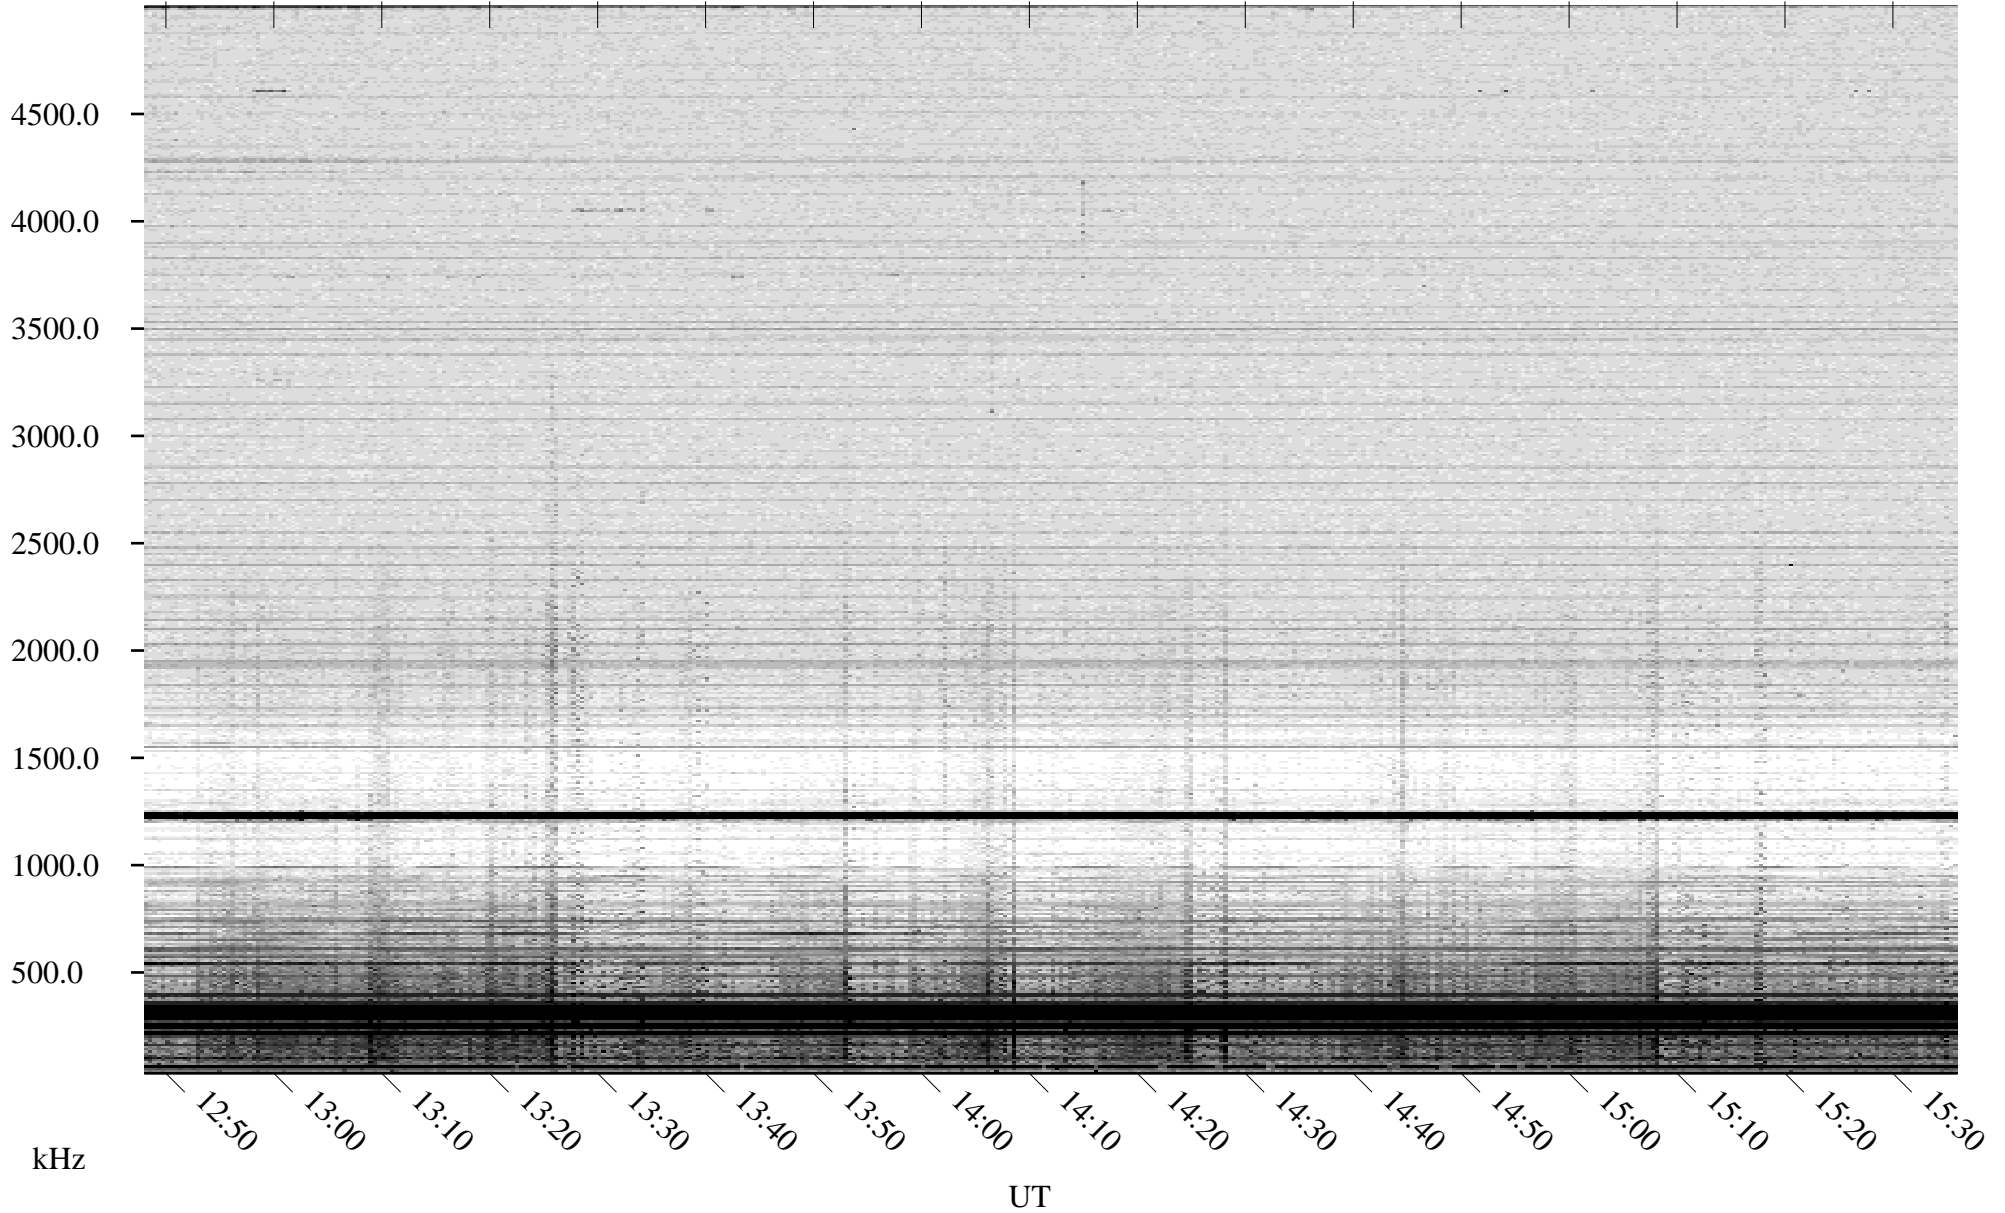

05/14/2008 Churchill, Manitoba

Linear Scale Black = 161 White = 15

ch081351.r00SUm max_12

Page 1

05/14/2008 Churchill, Manitoba

Linear Scale Black = 161 White = 15

ch081351.r00SUm max_12

Page 2

05/15/2008 Churchill, Manitoba

Linear Scale Black = 161 White = 15

ch081351.r00SUm max_12

Page 3

05/15/2008 Churchill, Manitoba

Linear Scale Black = 161 White = 15

ch081351.r00SUm max_12

Page 4

05/15/2008 Churchill, Manitoba

Linear Scale Black = 161 White = 15

ch08135l.r00SUm max_12

Page 5

05/15/2008 Churchill, Manitoba

Linear Scale Black = 161 White = 15

ch08135l.r00SUm max_12

Page 6

05/15/2008 Churchill, Manitoba

Linear Scale Black = 161 White = 15

ch08135l.r00SUm max_12

Page 7

05/15/2008 Churchill, Manitoba

Linear Scale Black = 161 White = 15

ch08135l.r00SUm max_12