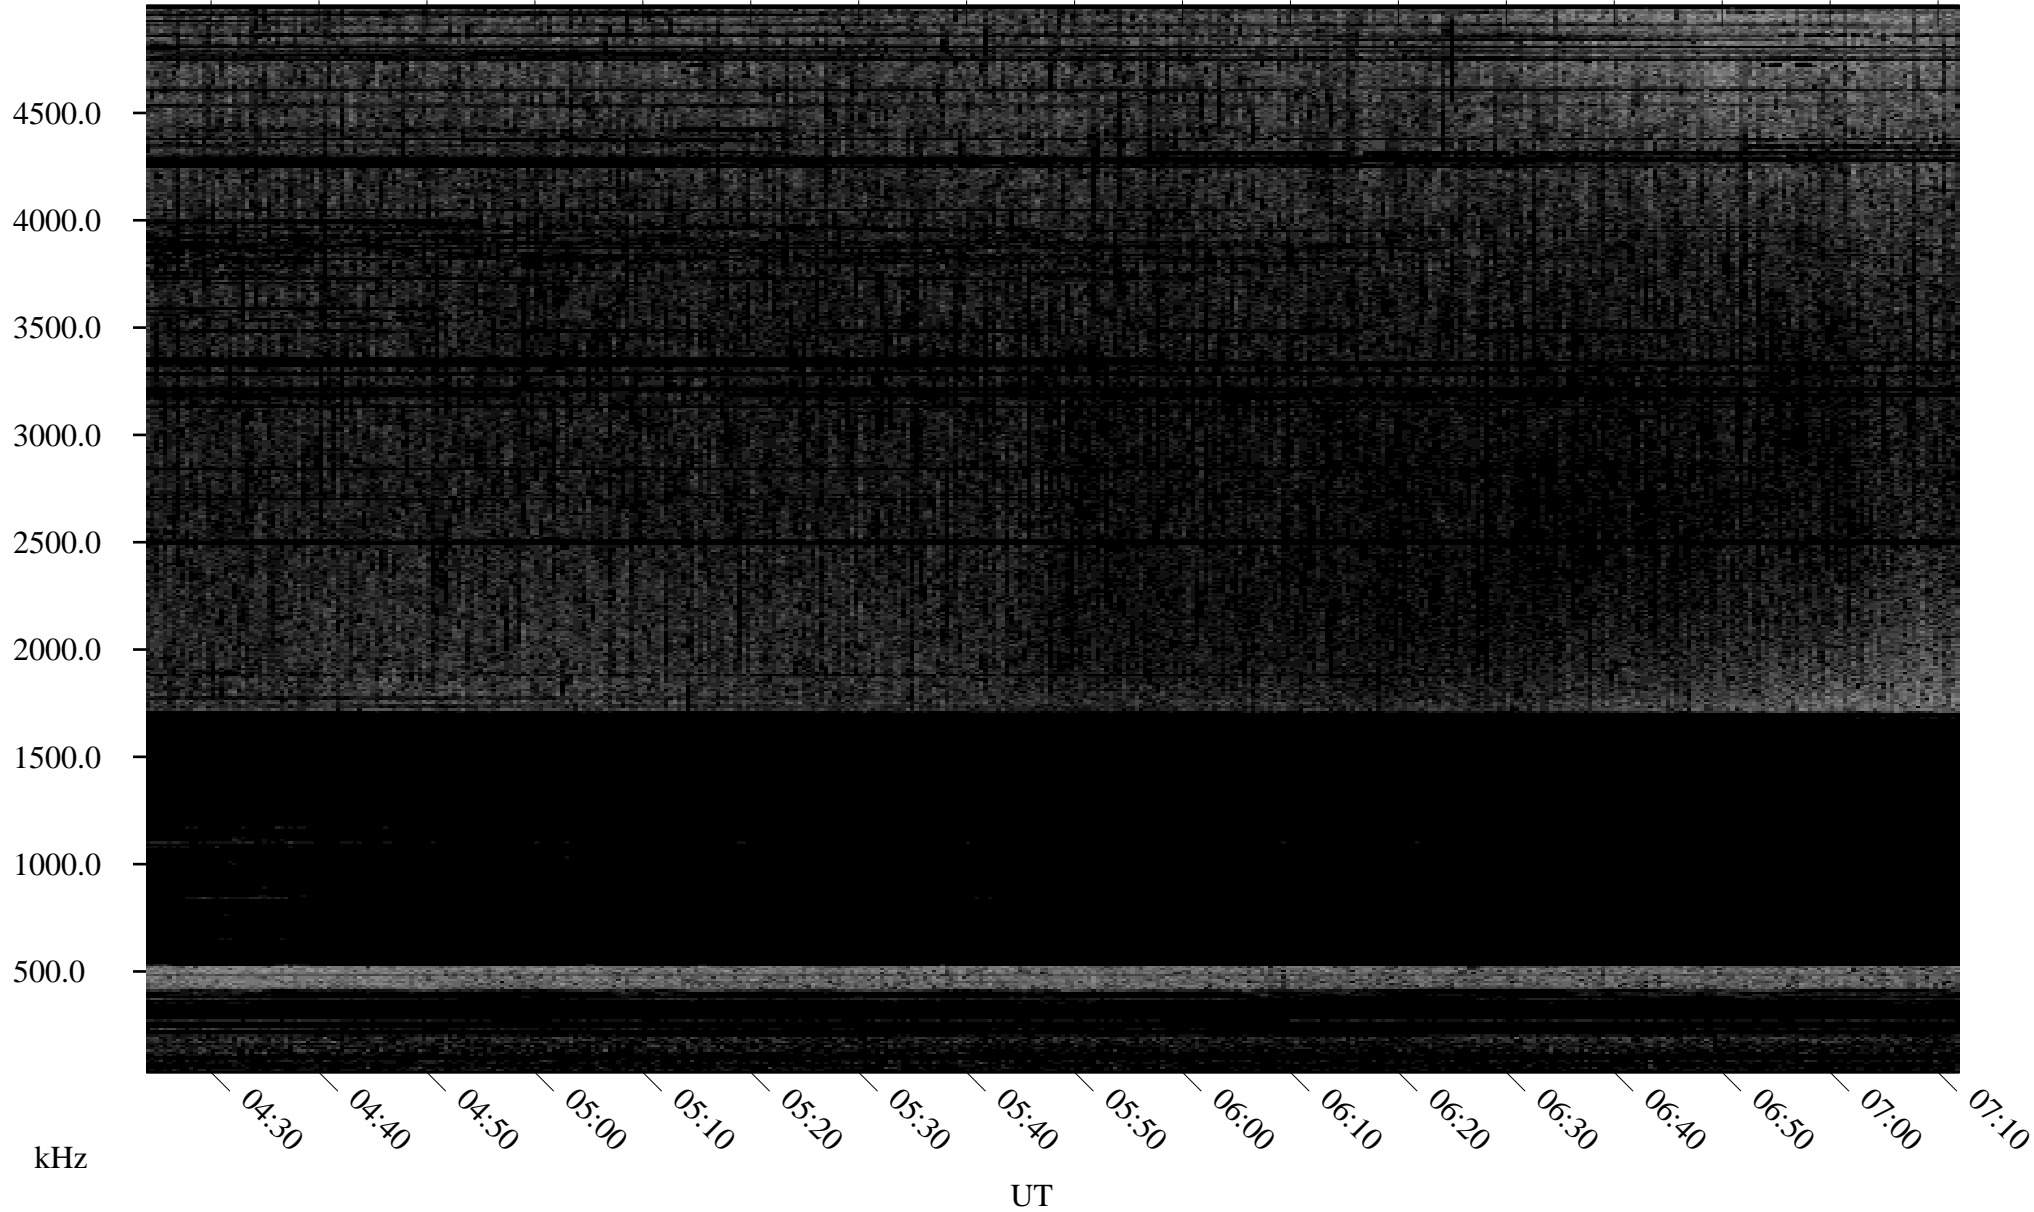

05/14/2008 Churchill, Manitoba

Linear Scale Black = 161 White = 15

ch081351.r00SUm max_12

Page 1

05/14/2008 Churchill, Manitoba

Linear Scale Black = 161 White = 15

ch081351.r00SUm max_12

Page 2

05/15/2008 Churchill, Manitoba

Linear Scale Black = 161 White = 15

ch081351.r00SUm max_12

Page 3

05/15/2008 Churchill, Manitoba

Linear Scale Black = 161 White = 15

ch081351.r00SUm max_12

Page 4

05/15/2008 Churchill, Manitoba

Linear Scale Black = 161 White = 15

ch08135l.r00SUm max_12

Page 5

05/15/2008 Churchill, Manitoba

Linear Scale Black = 161 White = 15

ch08135l.r00SUm max_12

Page 6

05/15/2008 Churchill, Manitoba

Linear Scale Black = 161 White = 15

ch08135l.r00SUm max_12

Page 7

05/15/2008 Churchill, Manitoba

Linear Scale Black = 161 White = 15

ch08135l.r00SUm max_12