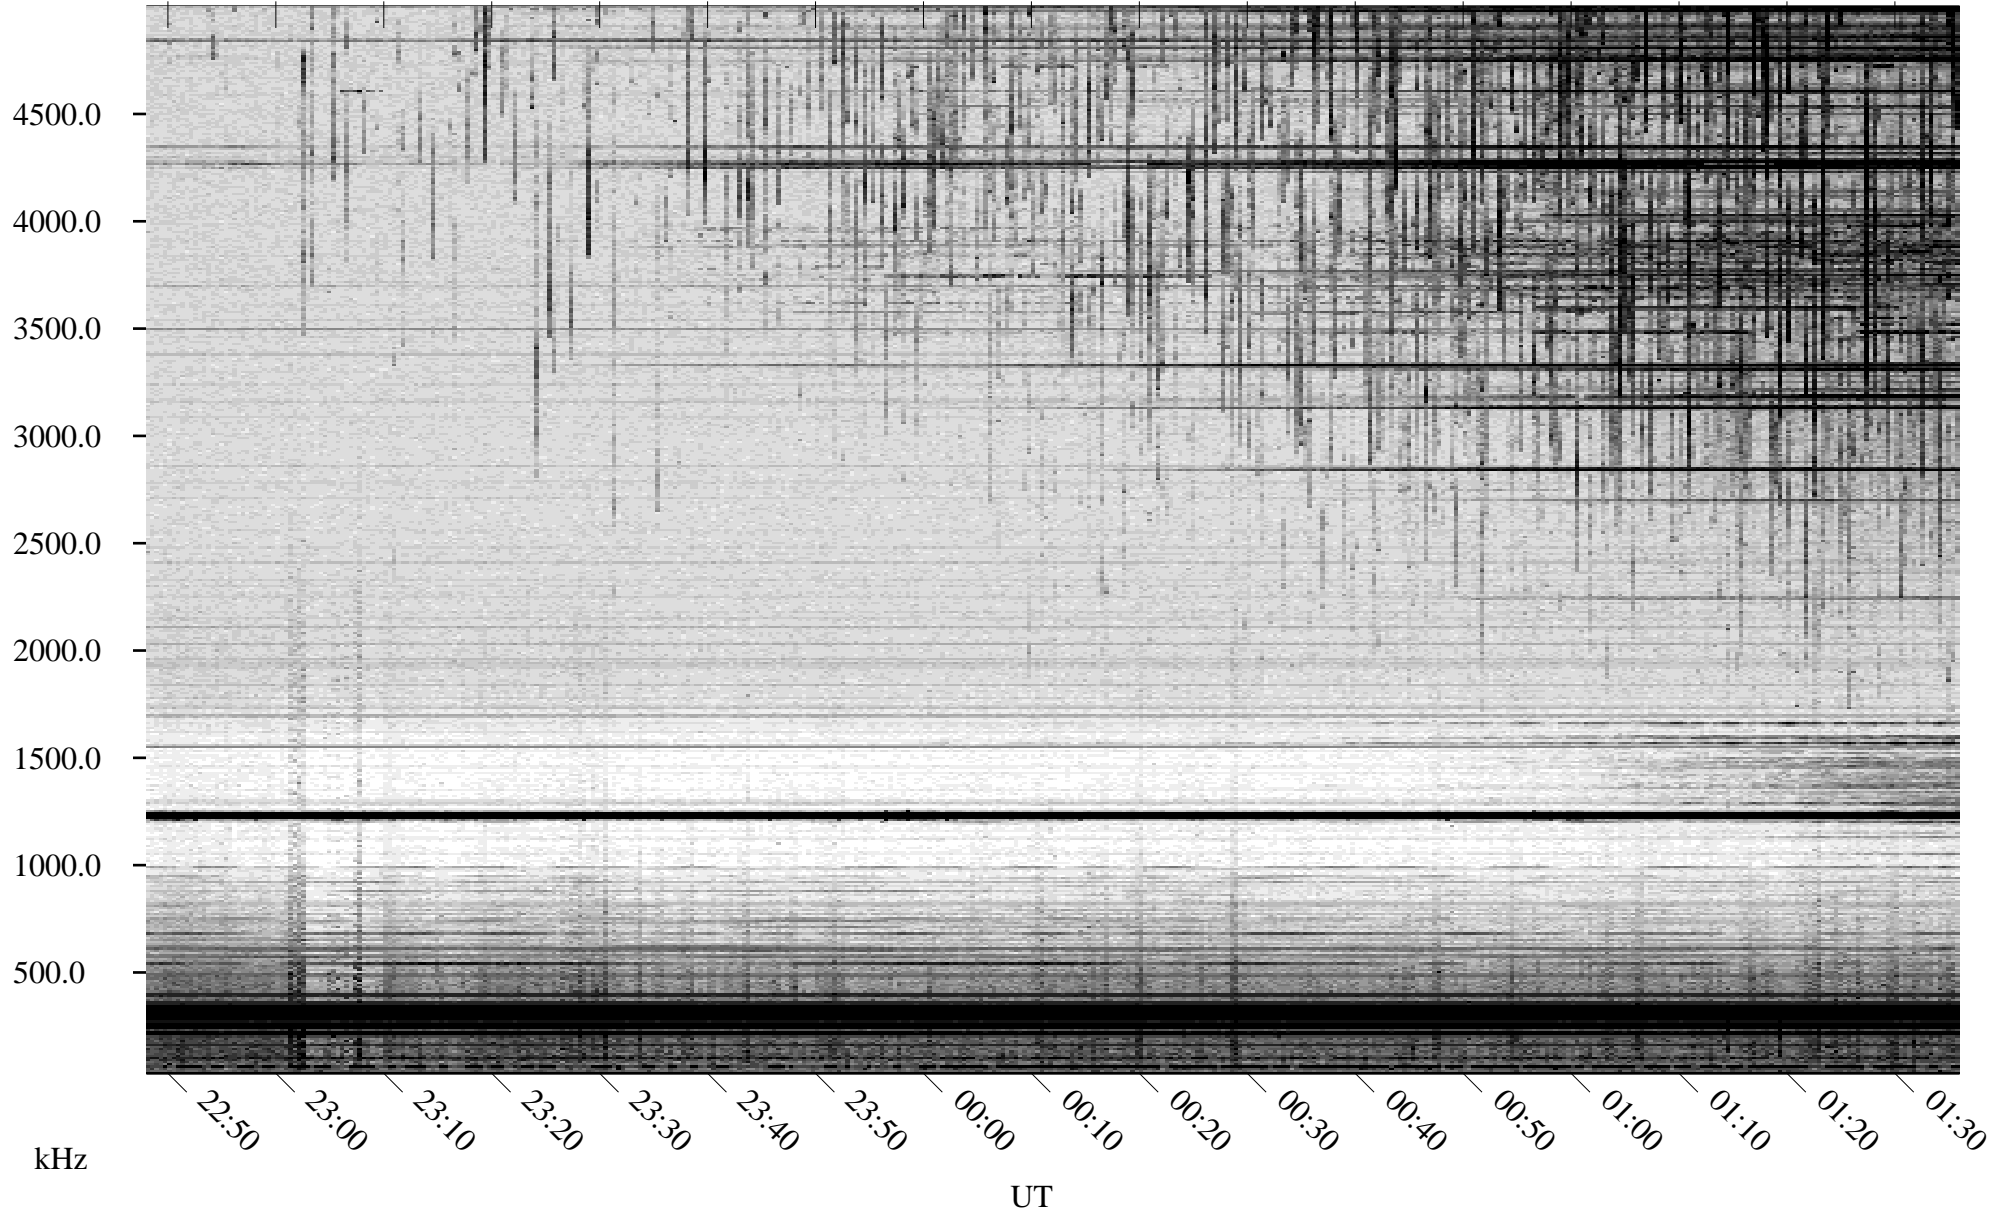

05/15/2008 Churchill, Manitoba

Linear Scale Black = 161 White = 15

ch08136l.r00SUm max_12

Page 1

05/15/2008 Churchill, Manitoba

Linear Scale Black = 161 White = 15

ch08136l.r00SUm max_12

Page 2

05/16/2008 Churchill, Manitoba

Linear Scale Black = 161 White = 15

ch08136l.r00SUm max_12

Page 3

05/16/2008 Churchill, Manitoba

Linear Scale Black = 161 White = 15

ch08136l.r00SUm max_12

Page 4

05/16/2008 Churchill, Manitoba

Linear Scale Black = 161 White = 15

ch08136l.r00SUm max_12

Page 5

05/16/2008 Churchill, Manitoba

Linear Scale Black = 161 White = 15

ch08136l.r00SUm max_12

Page 6

05/16/2008 Churchill, Manitoba

Linear Scale Black = 161 White = 15

ch08136l.r00SUm max_12

Page 7

05/16/2008 Churchill, Manitoba

Linear Scale Black = 161 White = 15

ch08136l.r00SUm max_12