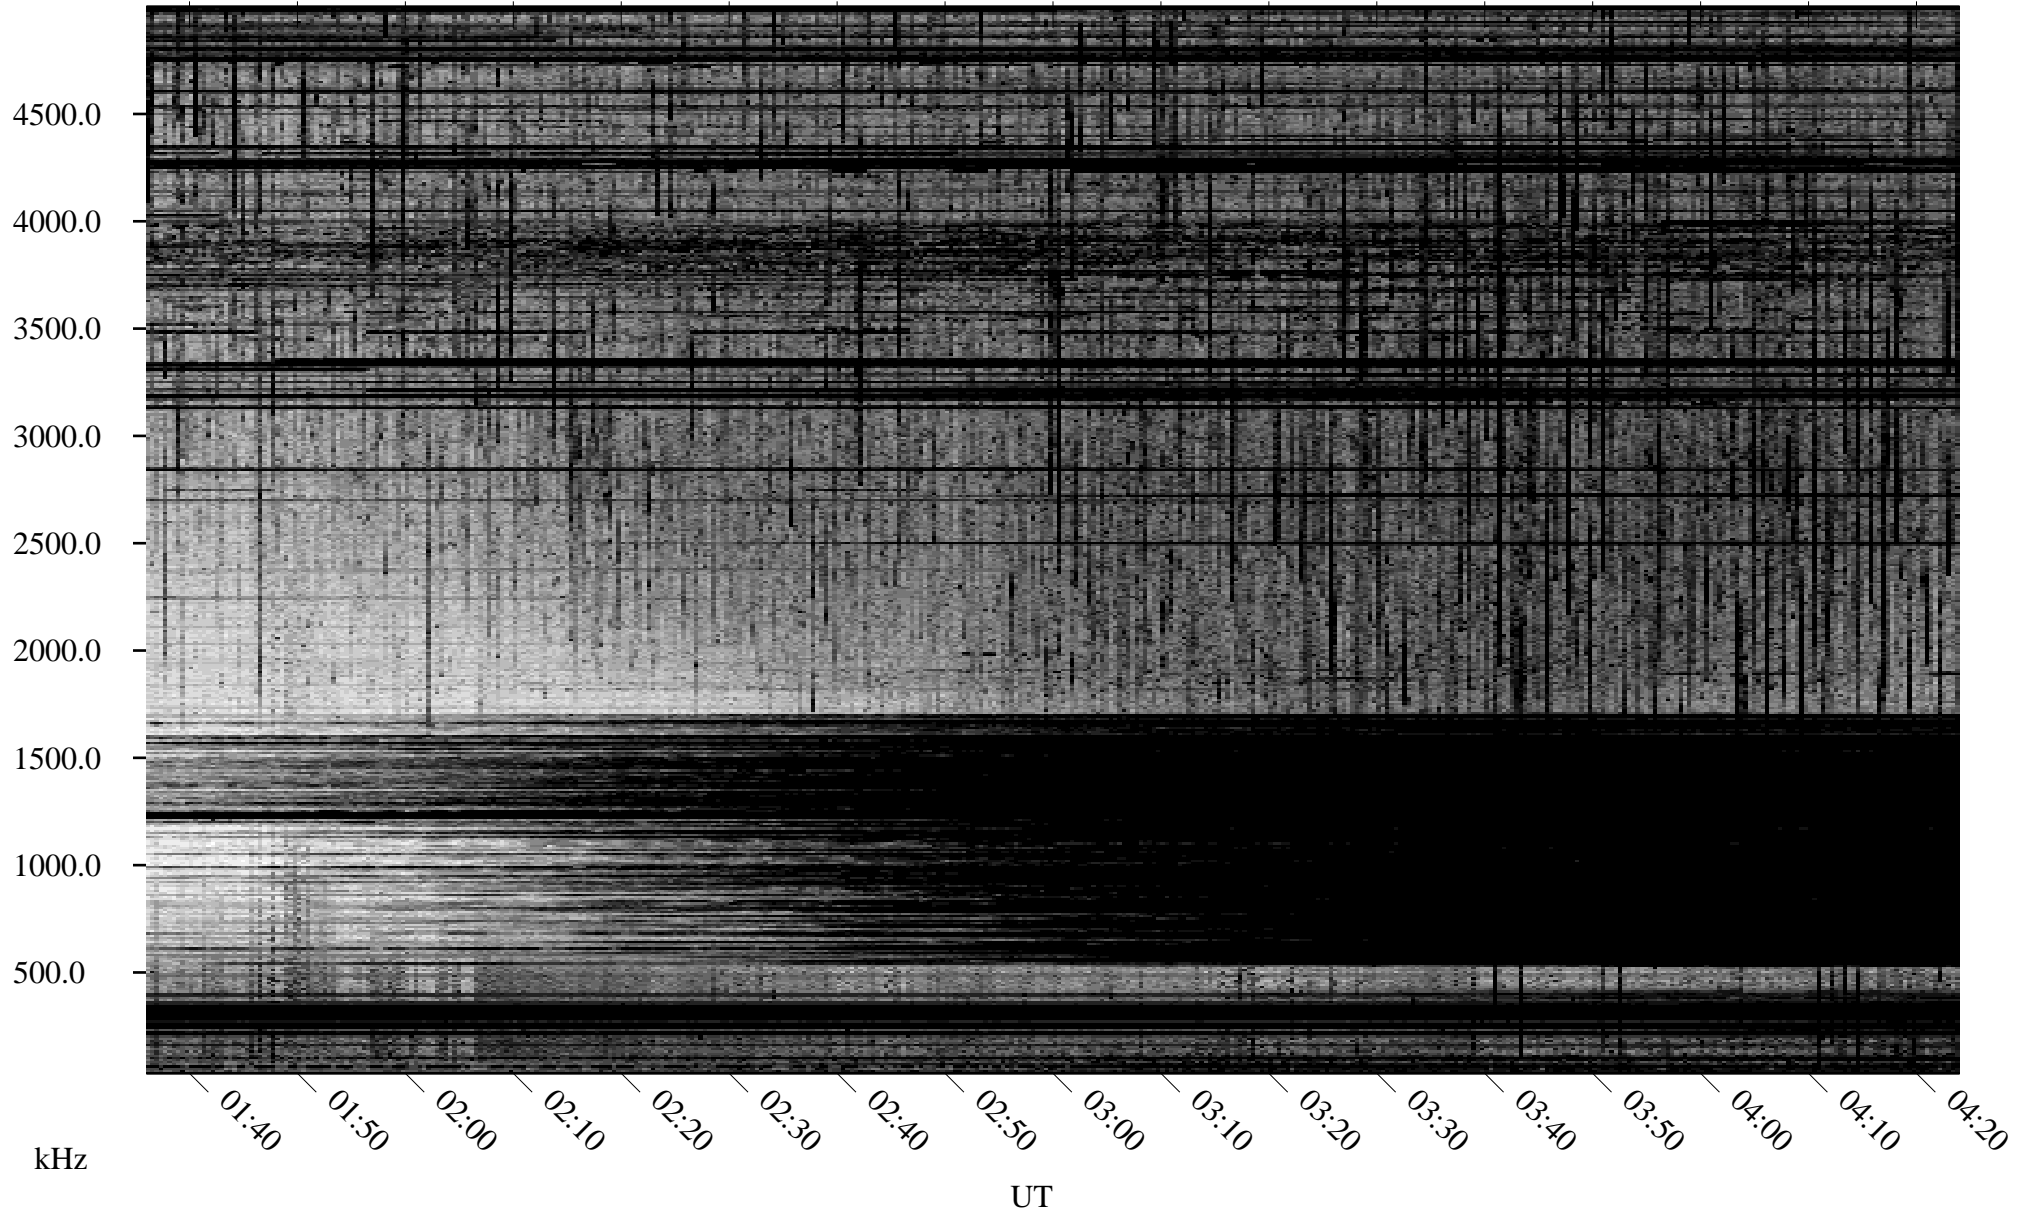

05/15/2008 Churchill, Manitoba

Linear Scale Black = 161 White = 15

ch08136l.r00SUm max_12

Page 1

05/15/2008 Churchill, Manitoba

Linear Scale Black = 161 White = 15

ch08136l.r00SUm max_12

Page 2

05/16/2008 Churchill, Manitoba

Linear Scale Black = 161 White = 15

ch08136l.r00SUm max_12

Page 3

05/16/2008 Churchill, Manitoba

Linear Scale Black = 161 White = 15

ch08136l.r00SUm max_12

Page 4

05/16/2008 Churchill, Manitoba

Linear Scale Black = 161 White = 15

ch08136l.r00SUm max_12

Page 5

05/16/2008 Churchill, Manitoba

Linear Scale Black = 161 White = 15

ch08136l.r00SUm max_12

Page 6

05/16/2008 Churchill, Manitoba

Linear Scale Black = 161 White = 15

ch08136l.r00SUm max_12

Page 7

05/16/2008 Churchill, Manitoba

Linear Scale Black = 161 White = 15

ch08136l.r00SUm max_12