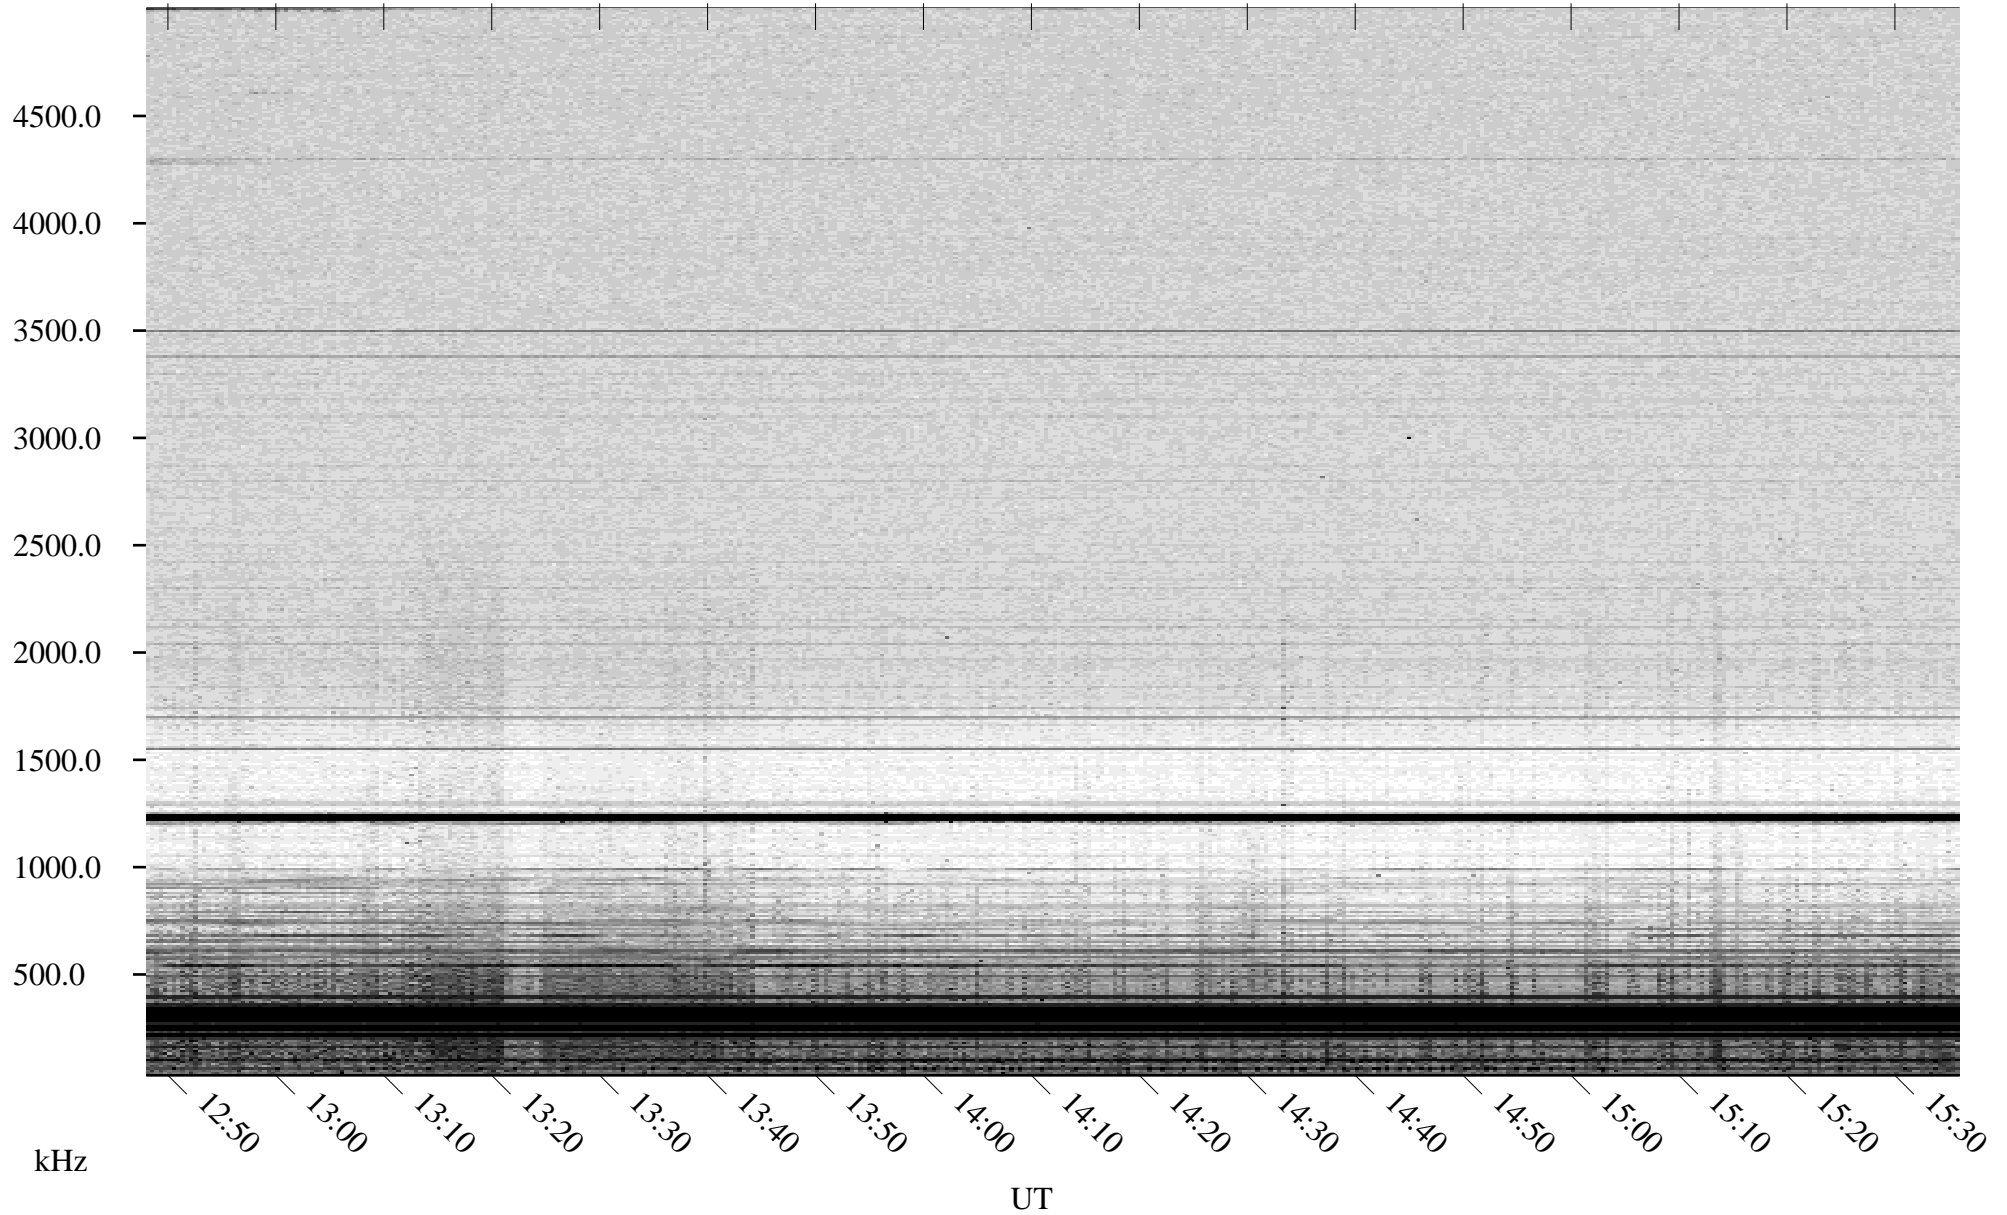

05/15/2008 Churchill, Manitoba

Linear Scale Black = 161 White = 15

ch08136l.r00SUm max_12

Page 1

05/15/2008 Churchill, Manitoba

Linear Scale Black = 161 White = 15

ch08136l.r00SUm max_12

Page 2

05/16/2008 Churchill, Manitoba

Linear Scale Black = 161 White = 15

ch08136l.r00SUm max_12

Page 3

05/16/2008 Churchill, Manitoba

Linear Scale Black = 161 White = 15

ch08136l.r00SUm max_12

Page 4

05/16/2008 Churchill, Manitoba

Linear Scale Black = 161 White = 15

ch08136l.r00SUm max_12

Page 5

05/16/2008 Churchill, Manitoba

Linear Scale Black = 161 White = 15

ch08136l.r00SUm max_12

Page 6

05/16/2008 Churchill, Manitoba

Linear Scale Black = 161 White = 15

ch08136l.r00SUm max_12

Page 7

05/16/2008 Churchill, Manitoba

Linear Scale Black = 161 White = 15

ch08136l.r00SUm max_12