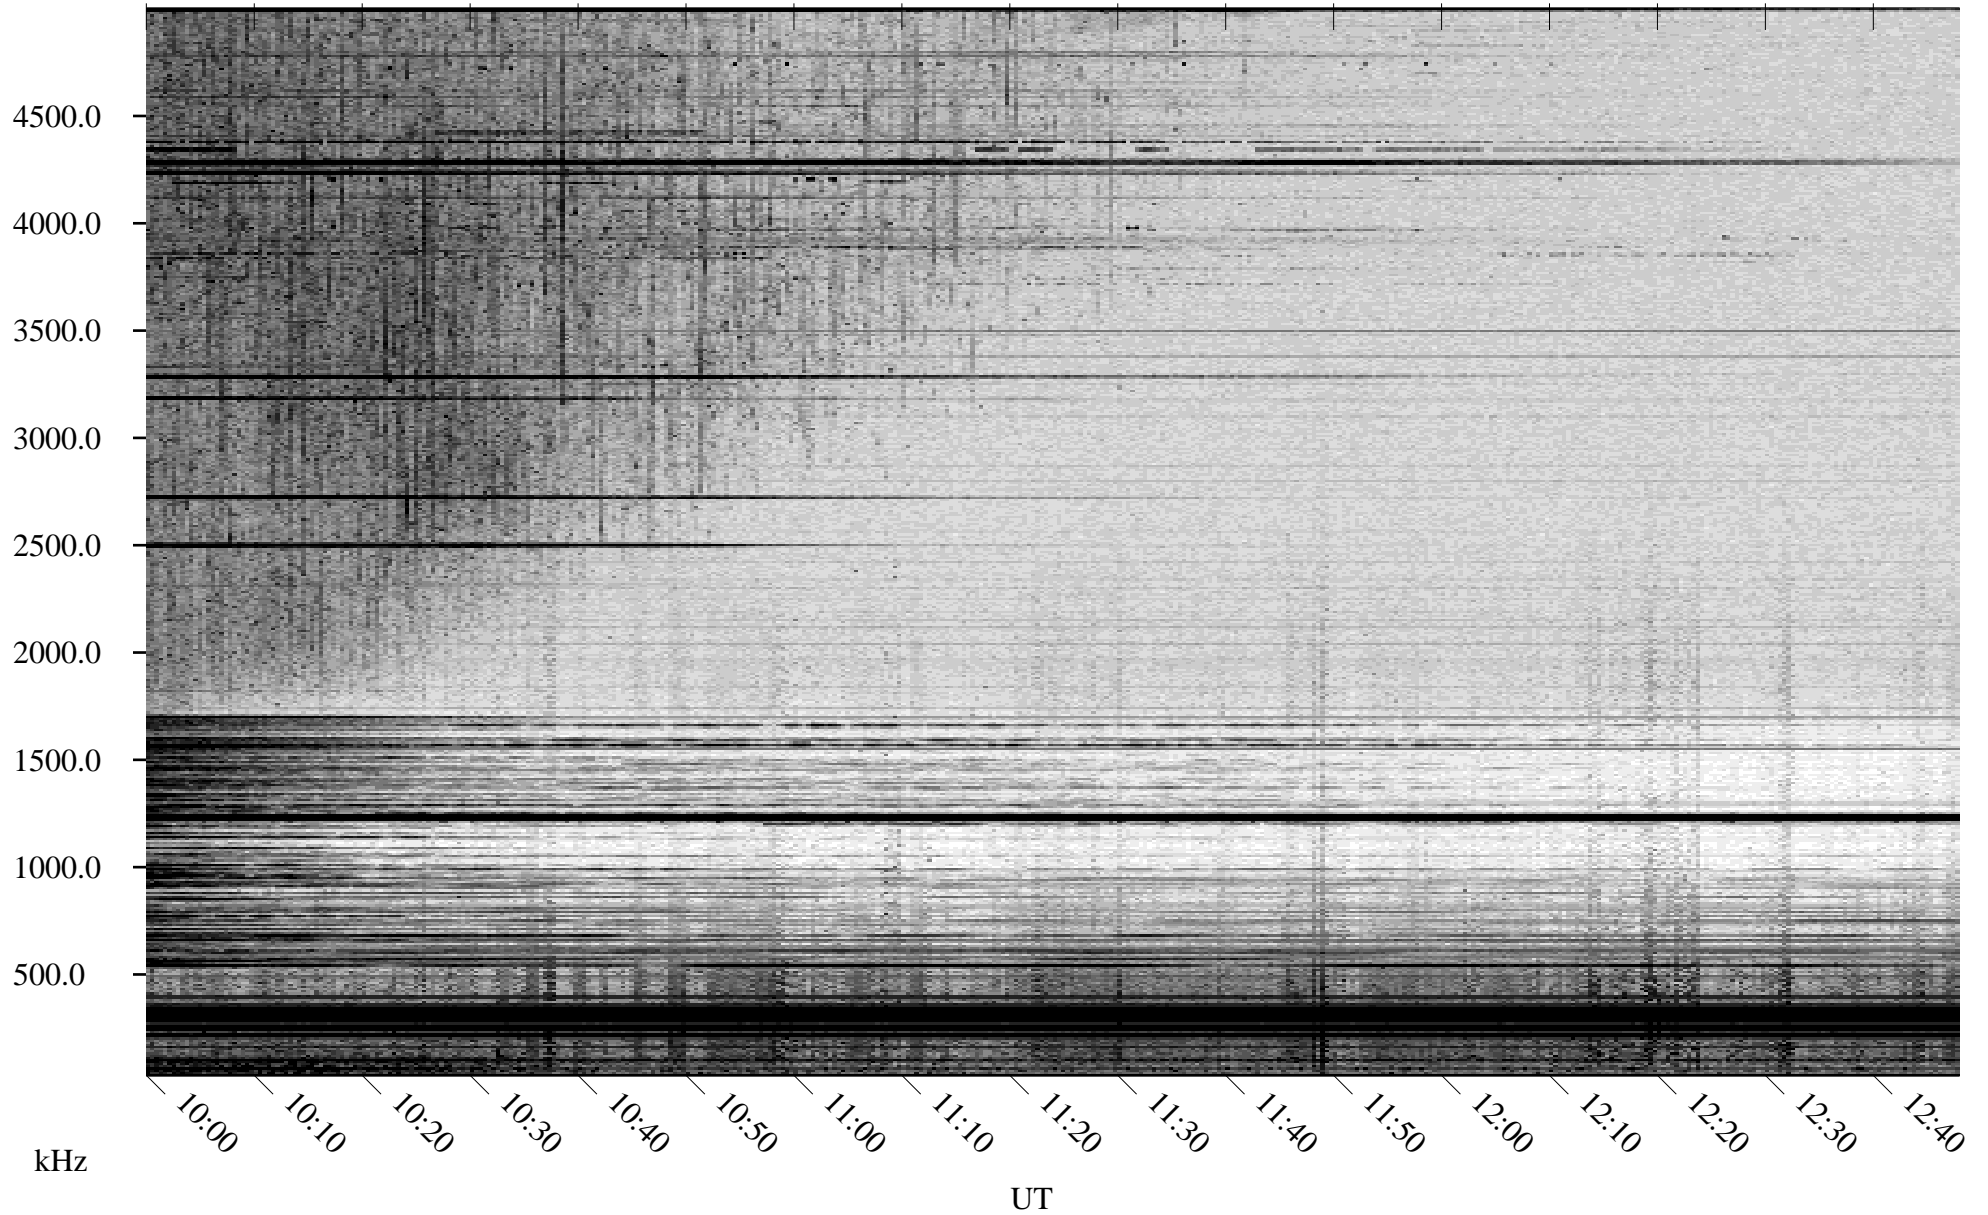

05/15/2008 Churchill, Manitoba

Linear Scale Black = 161 White = 15

ch08136l.r00SUm max_12

Page 1

05/15/2008 Churchill, Manitoba

Linear Scale Black = 161 White = 15

ch08136l.r00SUm max_12

Page 2

05/16/2008 Churchill, Manitoba

Linear Scale Black = 161 White = 15

ch08136l.r00SUm max_12

Page 3

05/16/2008 Churchill, Manitoba

Linear Scale Black = 161 White = 15

ch08136l.r00SUm max_12

Page 4

05/16/2008 Churchill, Manitoba

Linear Scale Black = 161 White = 15

ch08136l.r00SUm max_12

Page 5

05/16/2008 Churchill, Manitoba

Linear Scale Black = 161 White = 15

ch08136l.r00SUm max_12

Page 6

05/16/2008 Churchill, Manitoba

Linear Scale Black = 161 White = 15

ch08136l.r00SUm max_12

Page 7

05/16/2008 Churchill, Manitoba

Linear Scale Black = 161 White = 15

ch08136l.r00SUm max_12