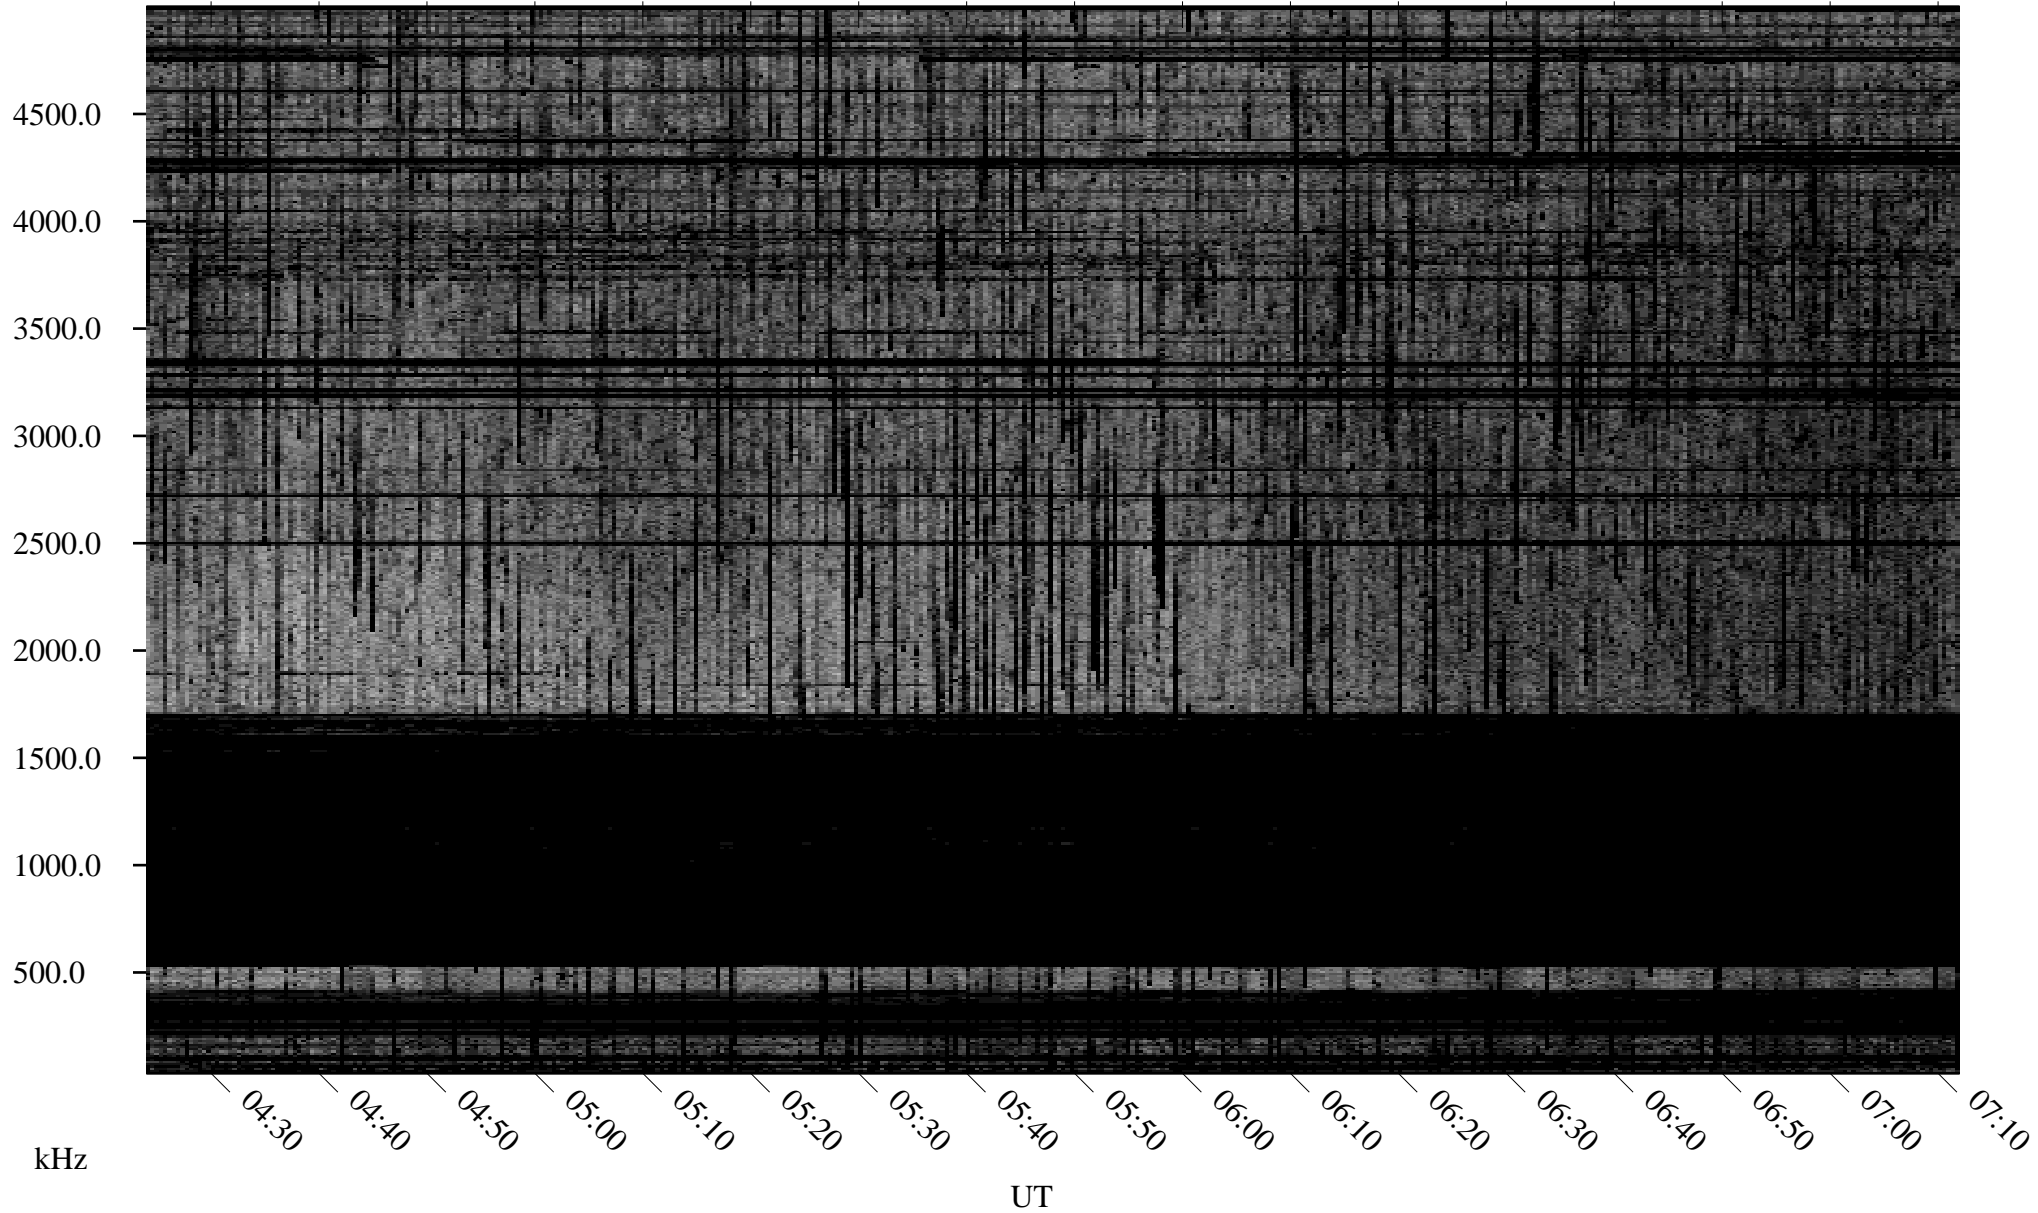

05/15/2008 Churchill, Manitoba

Linear Scale Black = 161 White = 15

ch08136l.r00SUm max_12

Page 1

05/15/2008 Churchill, Manitoba

Linear Scale Black = 161 White = 15

ch08136l.r00SUm max_12

Page 2

05/16/2008 Churchill, Manitoba

Linear Scale Black = 161 White = 15

ch08136l.r00SUm max_12

Page 3

05/16/2008 Churchill, Manitoba

Linear Scale Black = 161 White = 15

ch08136l.r00SUm max_12

Page 4

05/16/2008 Churchill, Manitoba

Linear Scale Black = 161 White = 15

ch08136l.r00SUm max_12

Page 5

05/16/2008 Churchill, Manitoba

Linear Scale Black = 161 White = 15

ch08136l.r00SUm max_12

Page 6

05/16/2008 Churchill, Manitoba

Linear Scale Black = 161 White = 15

ch08136l.r00SUm max_12

Page 7

05/16/2008 Churchill, Manitoba

Linear Scale Black = 161 White = 15

ch08136l.r00SUm max_12