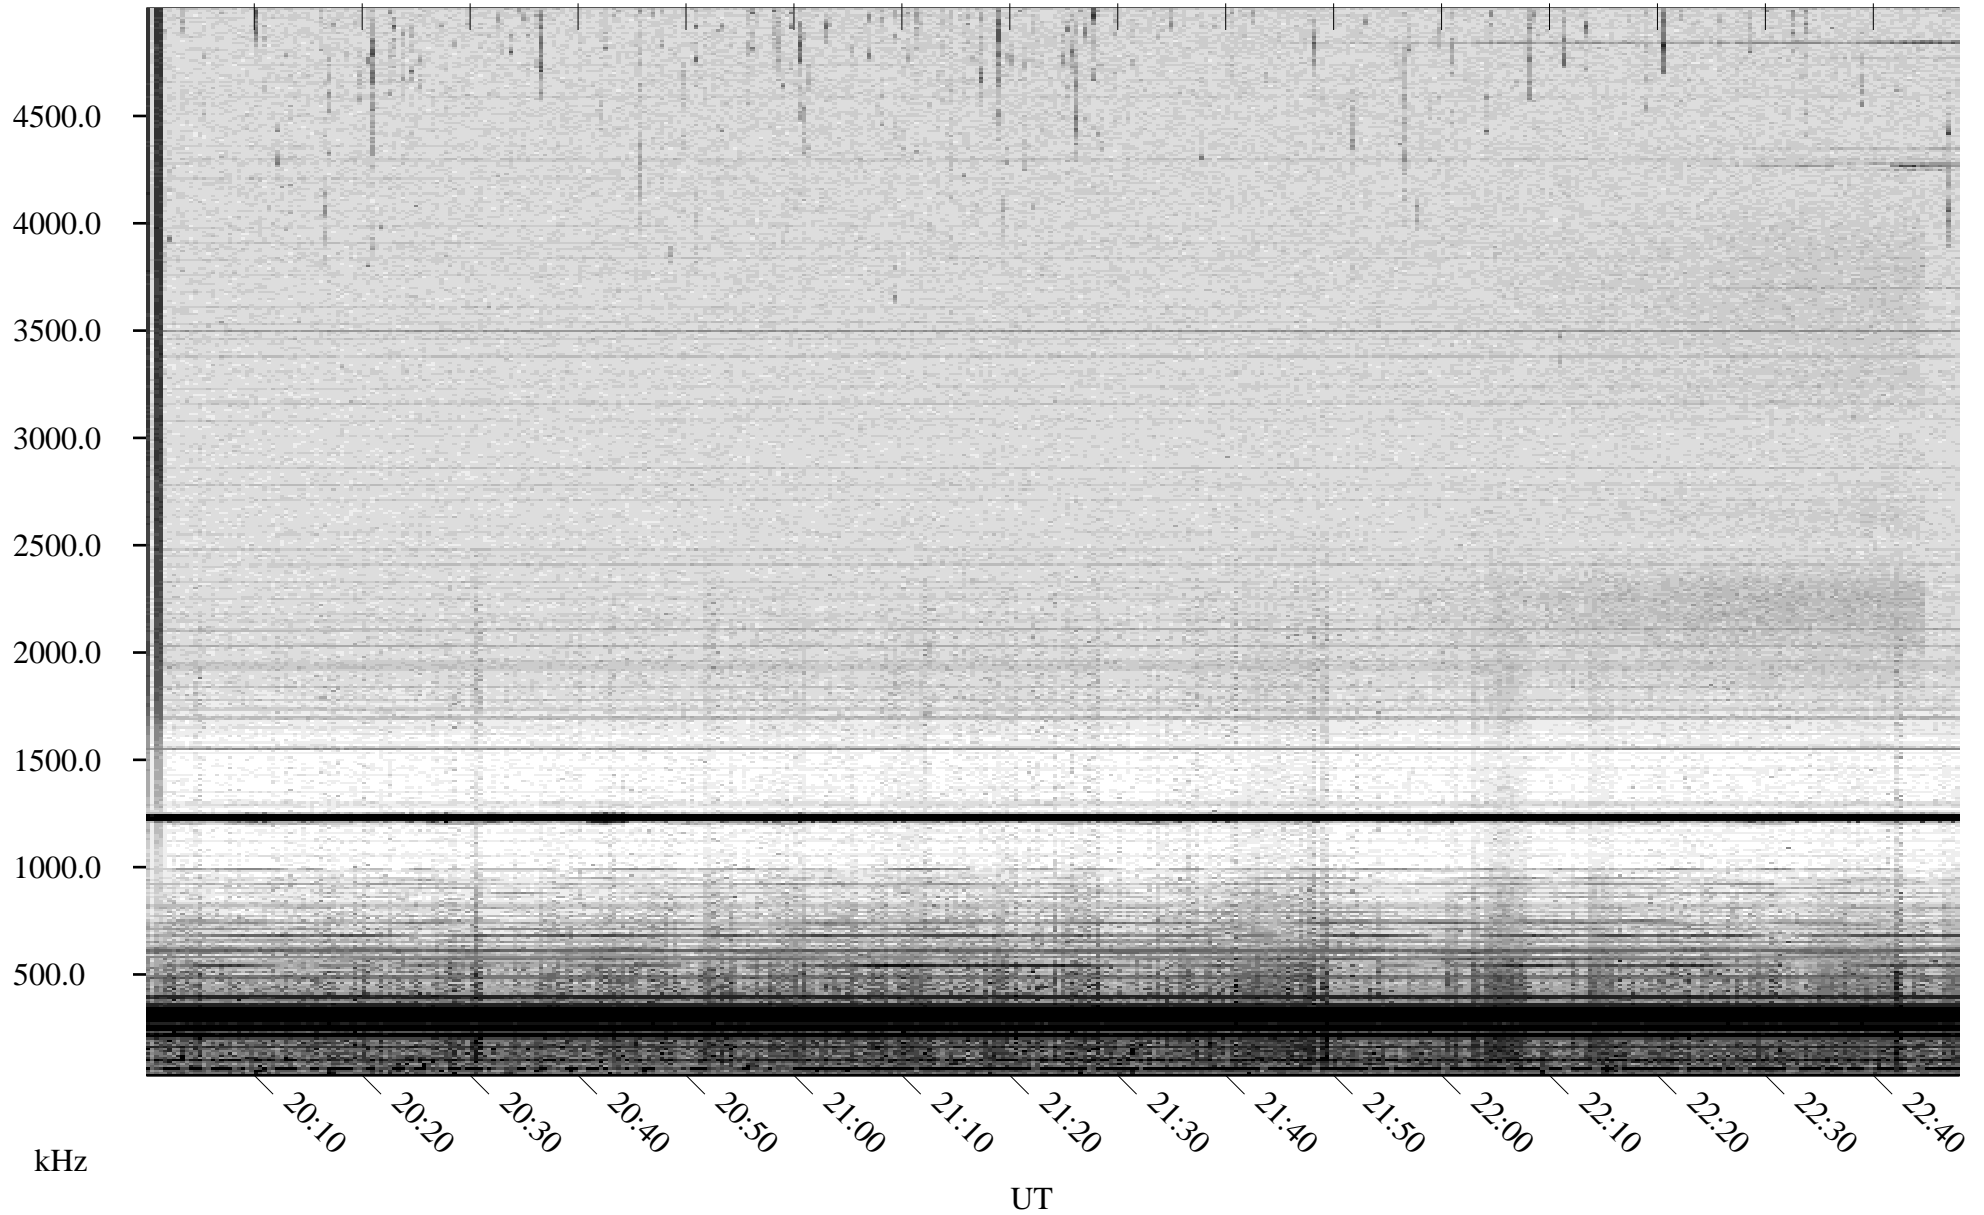

05/15/2008 Churchill, Manitoba

Linear Scale Black = 161 White = 15

ch08136l.r00SUm max_12

Page 1

05/15/2008 Churchill, Manitoba

Linear Scale Black = 161 White = 15

ch08136l.r00SUm max_12

Page 2

05/16/2008 Churchill, Manitoba

Linear Scale Black = 161 White = 15

ch08136l.r00SUm max_12

Page 3

05/16/2008 Churchill, Manitoba

Linear Scale Black = 161 White = 15

ch08136l.r00SUm max_12

Page 4

05/16/2008 Churchill, Manitoba

Linear Scale Black = 161 White = 15

ch08136l.r00SUm max_12

Page 5

05/16/2008 Churchill, Manitoba

Linear Scale Black = 161 White = 15

ch08136l.r00SUm max_12

Page 6

05/16/2008 Churchill, Manitoba

Linear Scale Black = 161 White = 15

ch08136l.r00SUm max_12

Page 7

05/16/2008 Churchill, Manitoba

Linear Scale Black = 161 White = 15

ch08136l.r00SUm max_12