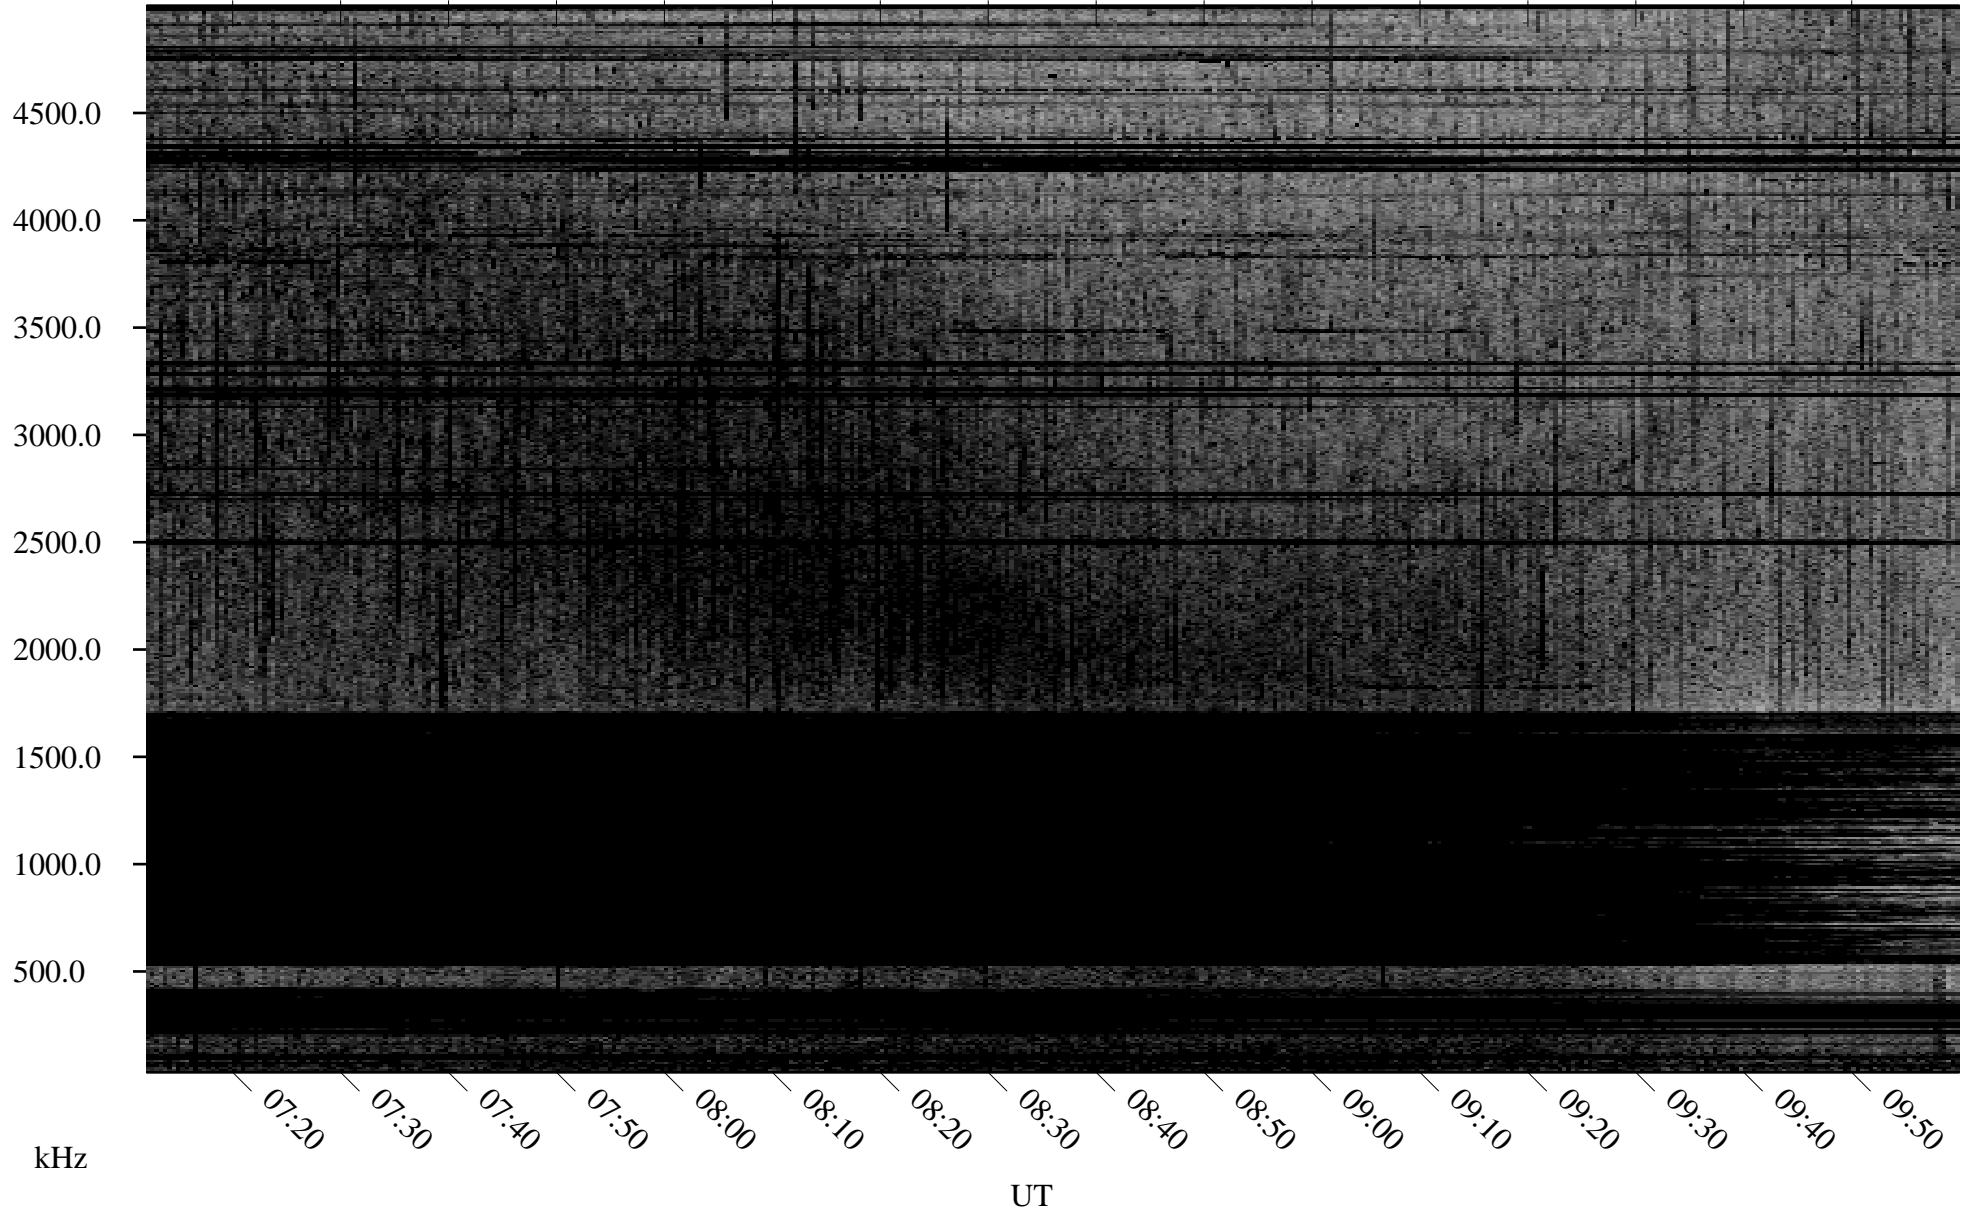

05/15/2008 Churchill, Manitoba

Linear Scale Black = 161 White = 15

ch08136l.r00SUm max_12

Page 1

05/15/2008 Churchill, Manitoba

Linear Scale Black = 161 White = 15

ch08136l.r00SUm max_12

Page 2

05/16/2008 Churchill, Manitoba

Linear Scale Black = 161 White = 15

ch08136l.r00SUm max_12

Page 3

05/16/2008 Churchill, Manitoba

Linear Scale Black = 161 White = 15

ch08136l.r00SUm max_12

Page 4

05/16/2008 Churchill, Manitoba

Linear Scale Black = 161 White = 15

ch08136l.r00SUm max_12

Page 5

05/16/2008 Churchill, Manitoba

Linear Scale Black = 161 White = 15

ch08136l.r00SUm max_12

Page 6

05/16/2008 Churchill, Manitoba

Linear Scale Black = 161 White = 15

ch08136l.r00SUm max_12

Page 7

05/16/2008 Churchill, Manitoba

Linear Scale Black = 161 White = 15

ch08136l.r00SUm max_12