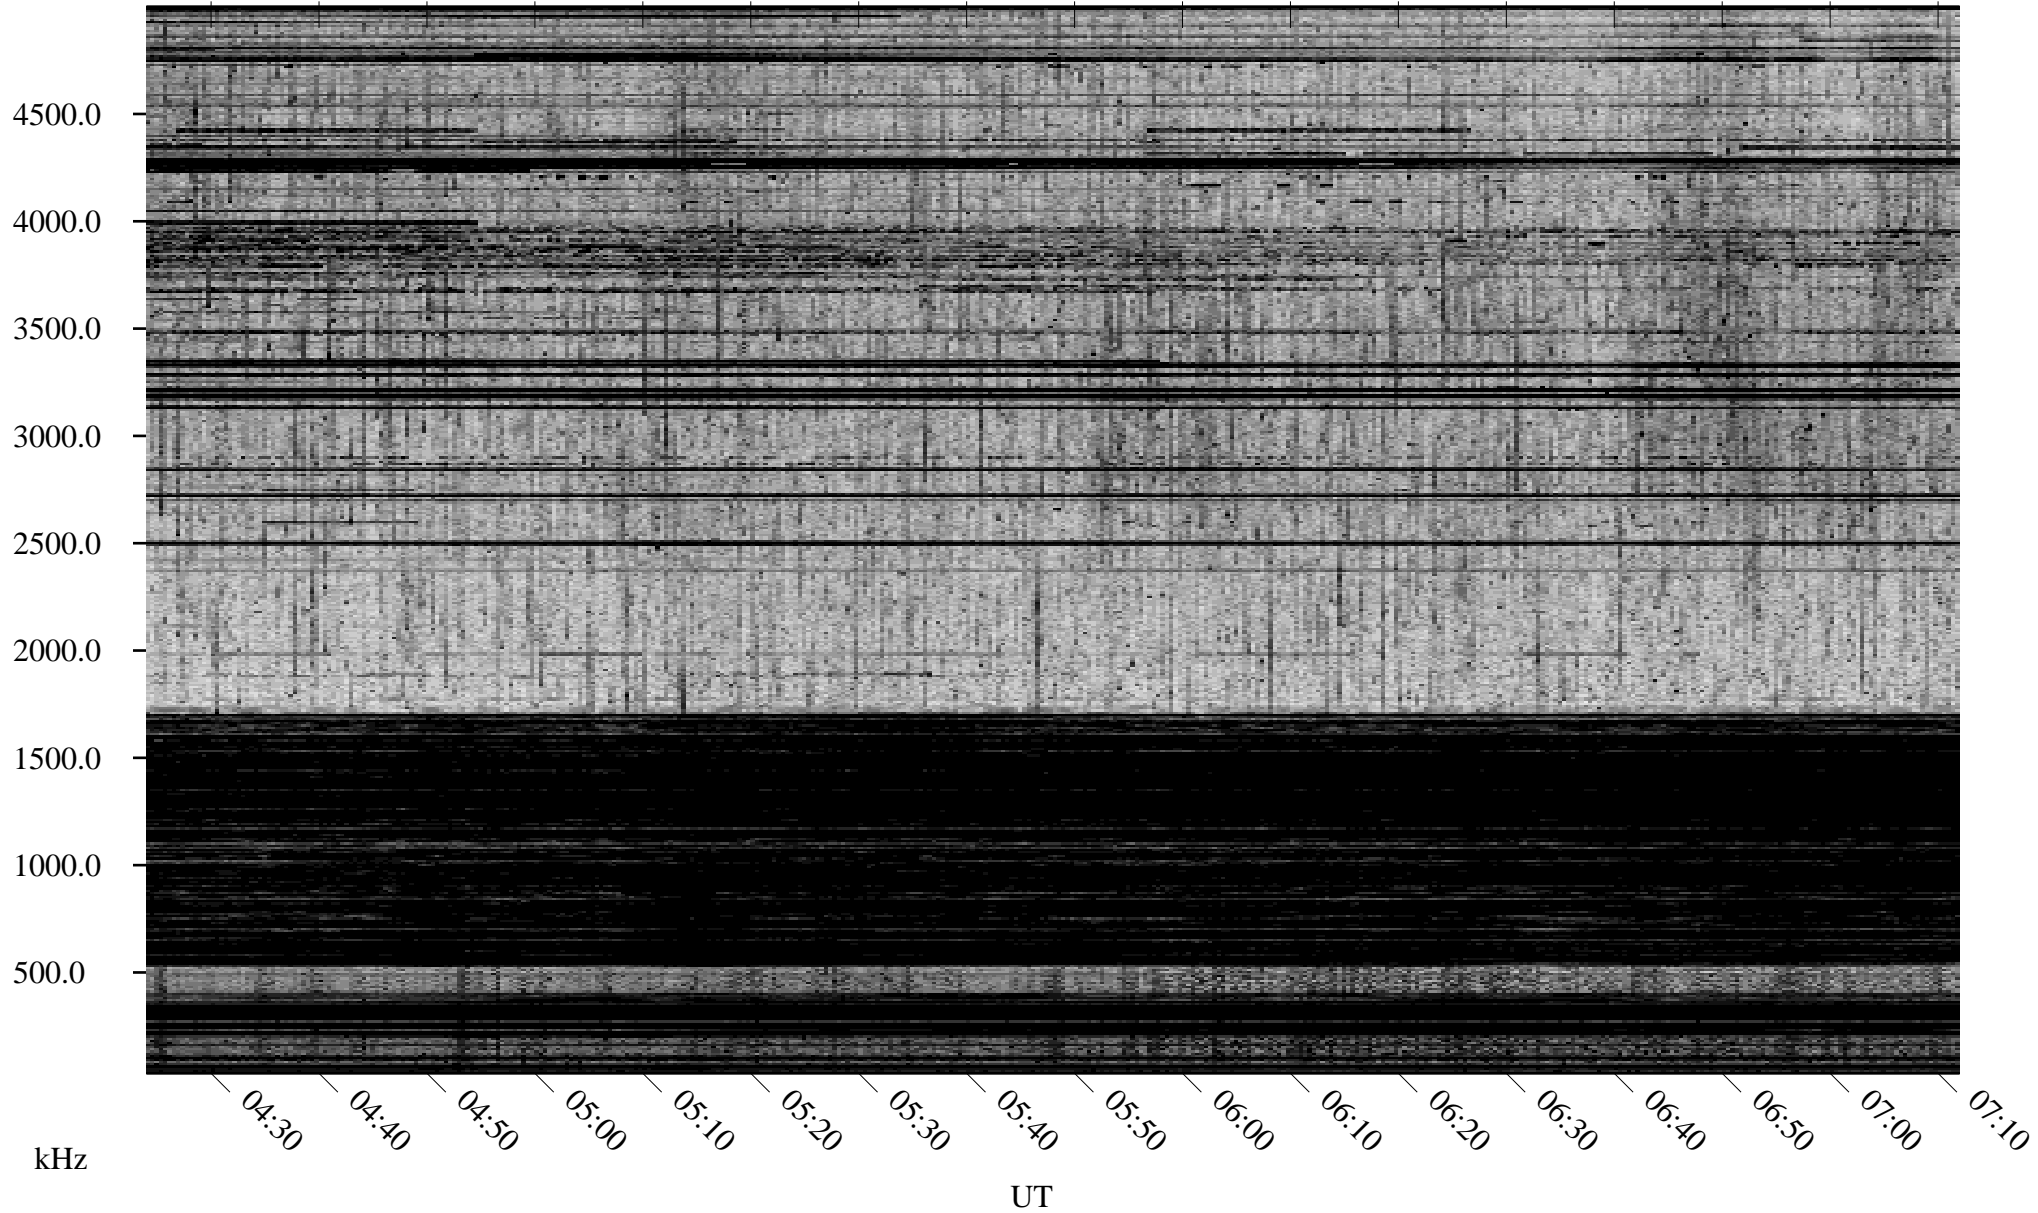

# 05/16/2008 Churchill, Manitoba

Linear Scale    Black = 161    White = 15

ch08137l.r00SUm max\_12

Page 1

# 05/16/2008 Churchill, Manitoba

Linear Scale    Black = 161    White = 15

ch08137l.r00SUm max\_12

Page 2

# 05/17/2008 Churchill, Manitoba

Linear Scale    Black = 161    White = 15

ch08137l.r00SUm max\_12

Page 3

# 05/17/2008 Churchill, Manitoba

Linear Scale    Black = 161    White = 15

ch08137l.r00SUm max\_12

Page 4