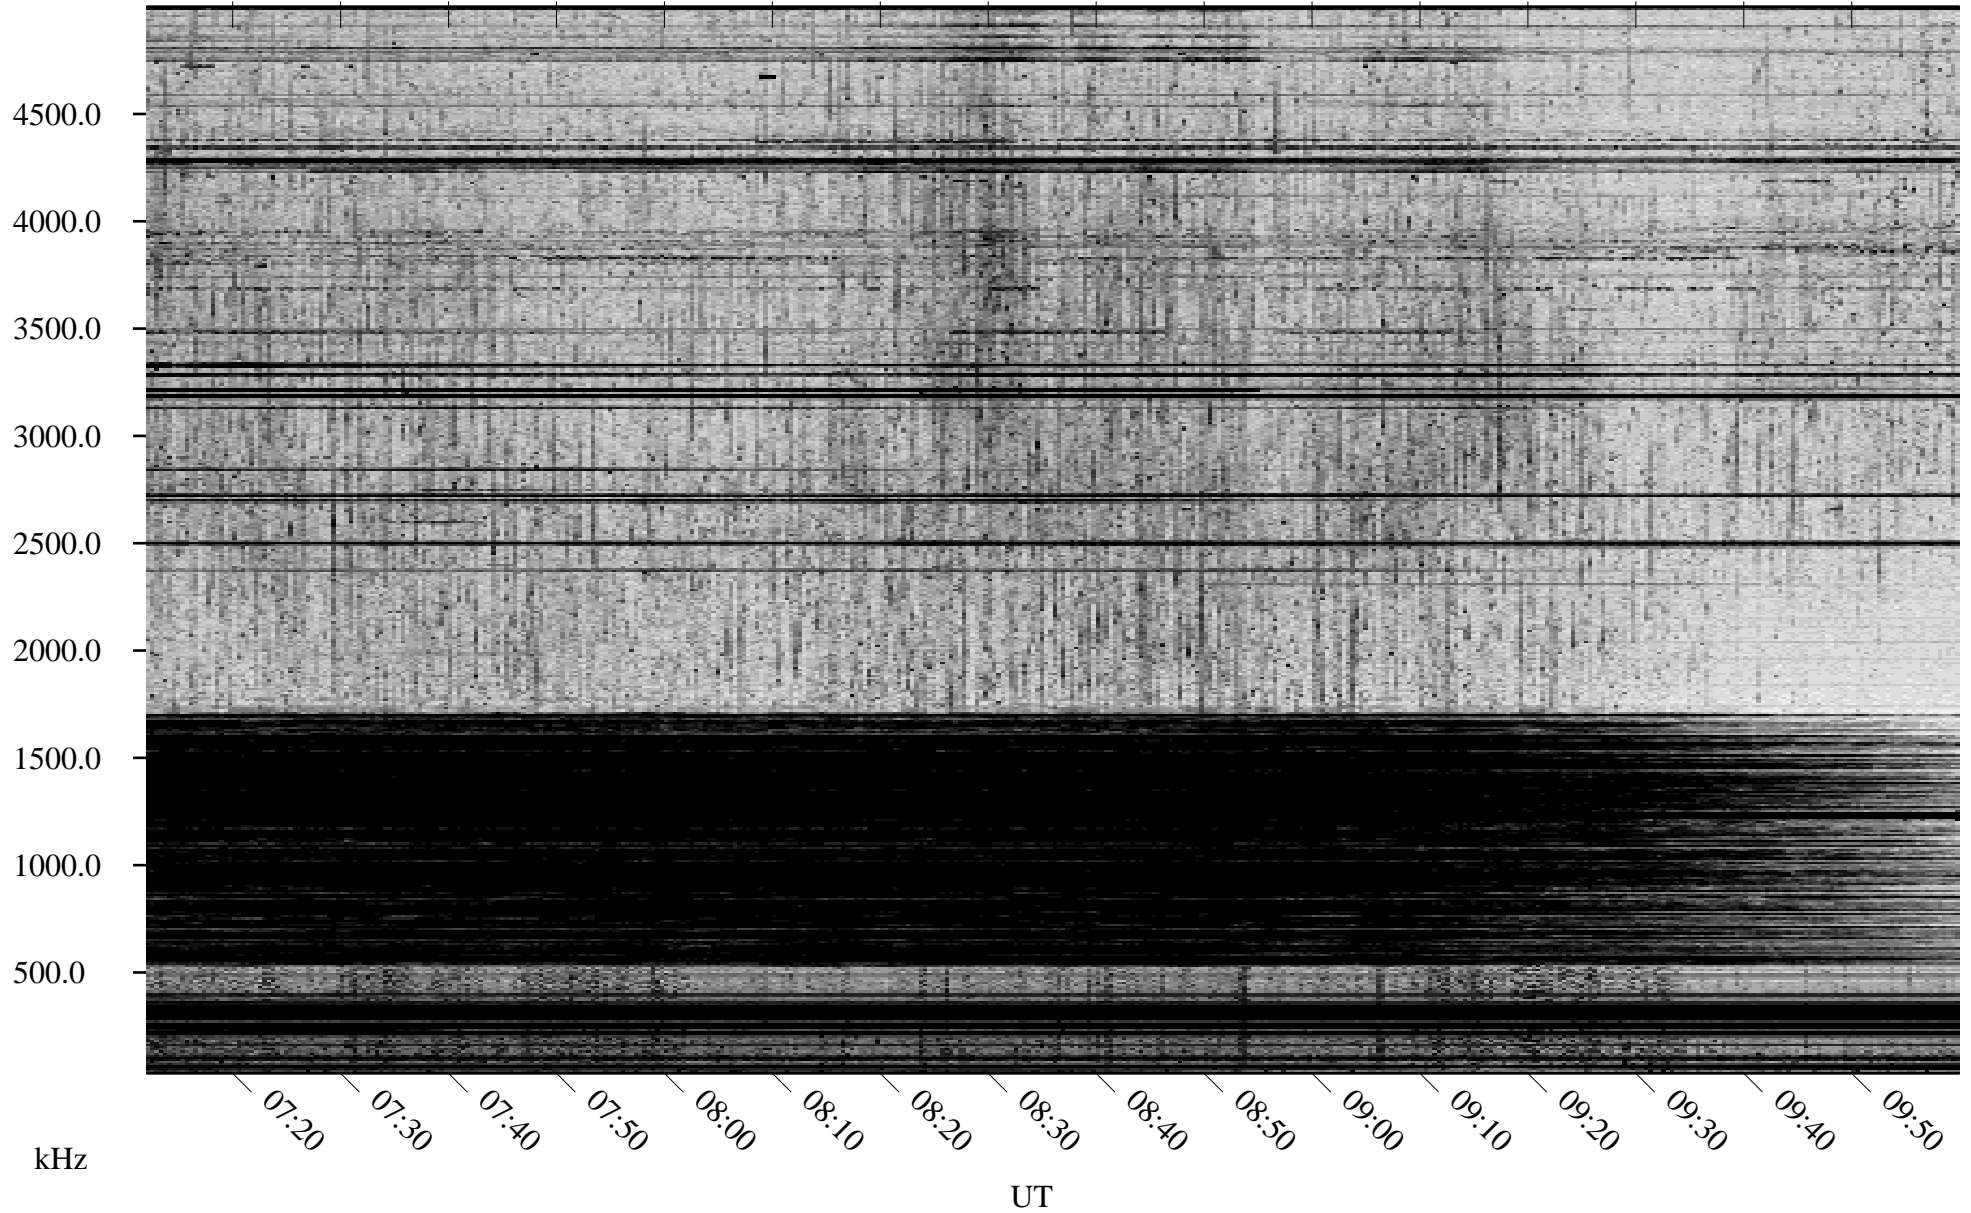

# 05/17/2008 Churchill, Manitoba

Linear Scale    Black = 161    White = 15

ch08137l.r00SUm max\_12

Page 3

# 05/17/2008 Churchill, Manitoba

Linear Scale    Black = 161    White = 15

ch08137l.r00SUm max\_12

Page 4

# 05/17/2008 Churchill, Manitoba

Linear Scale    Black = 161    White = 15

ch08137l.r00SUm max\_12

Page 5

# 05/17/2008 Churchill, Manitoba

Linear Scale    Black = 161    White = 15

ch08137l.r00SUm max\_12

Page 6