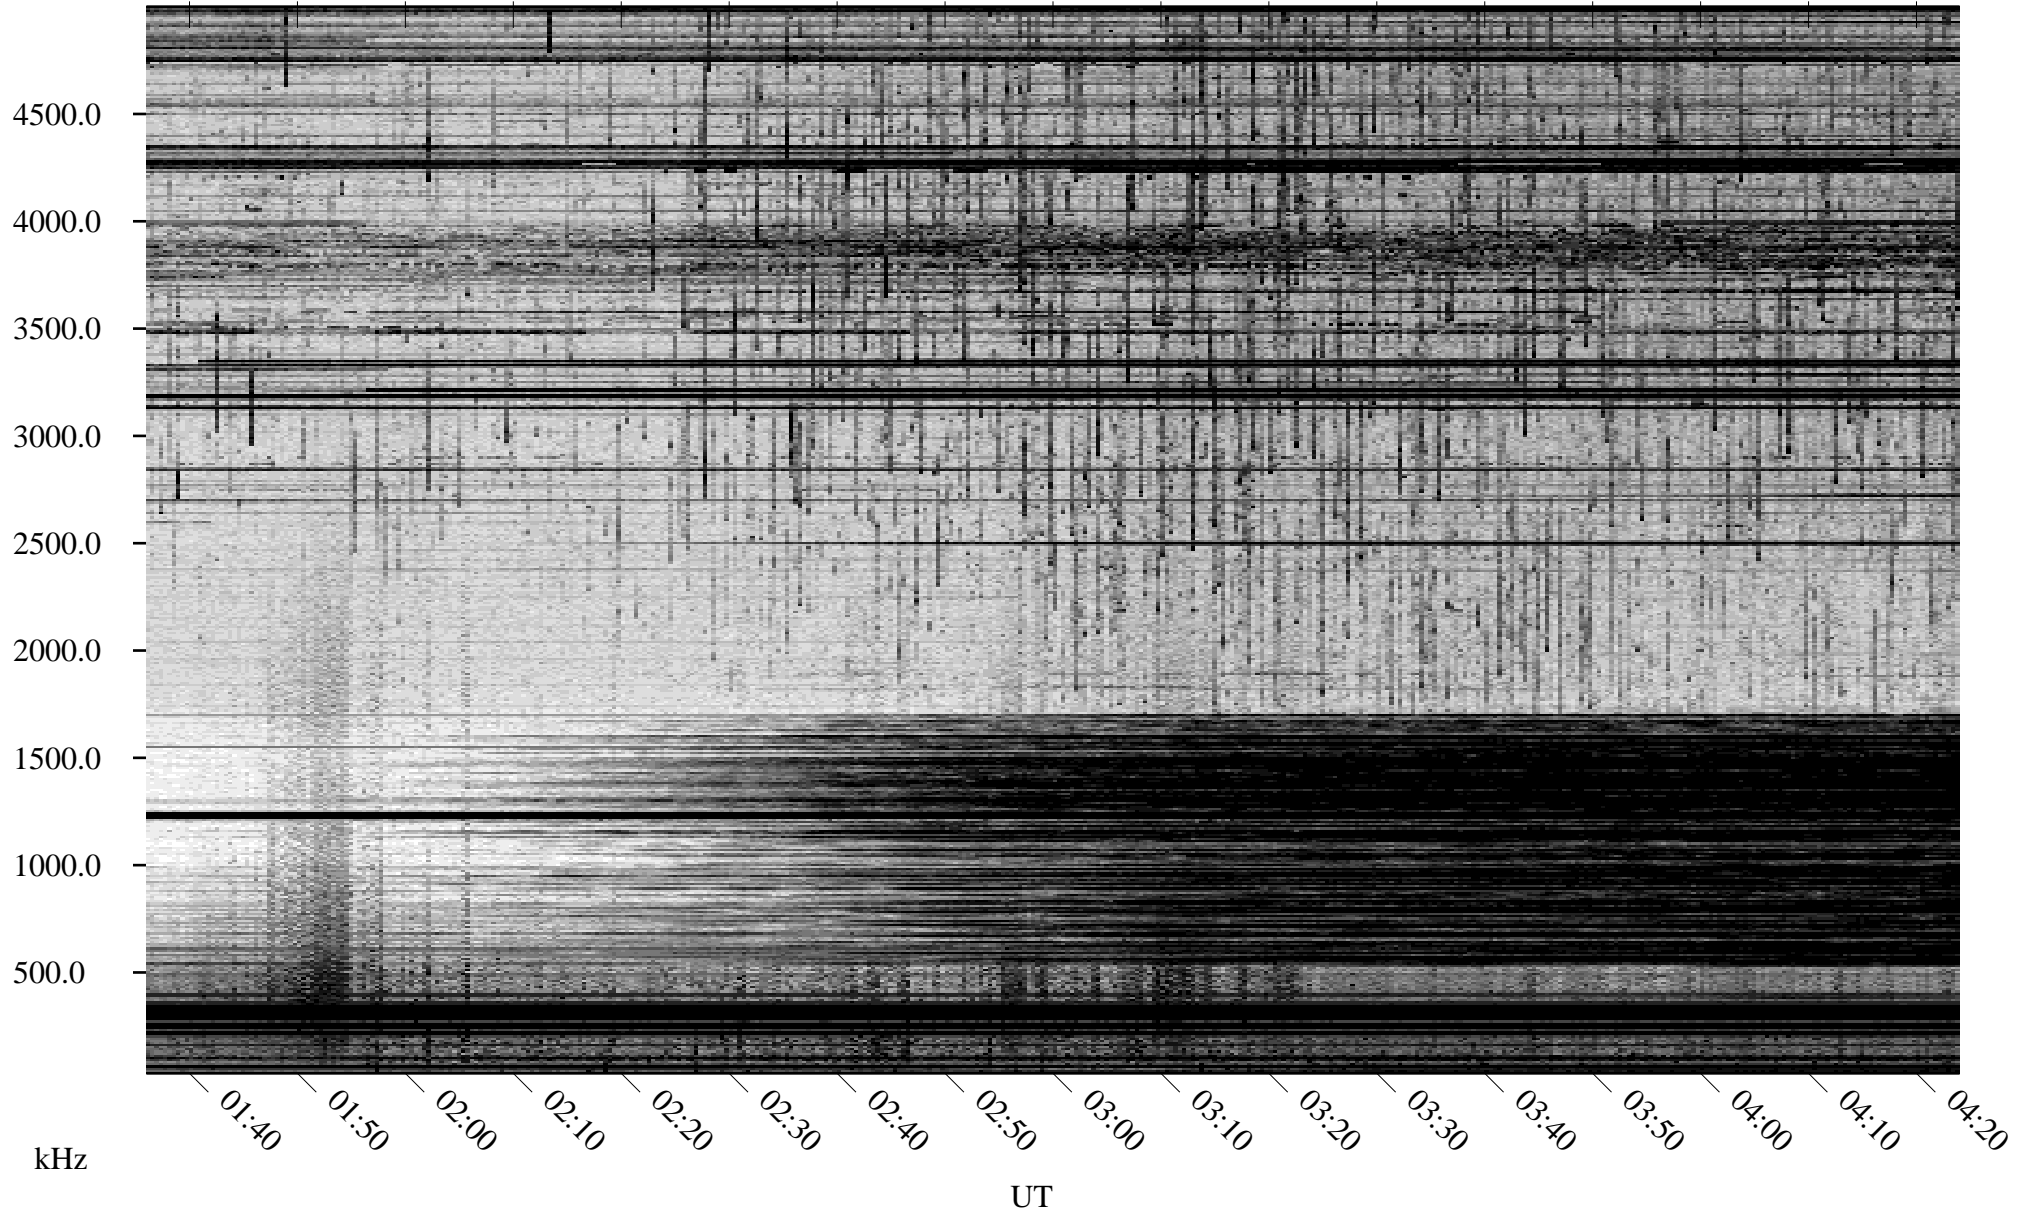

# 05/16/2008 Churchill, Manitoba

Linear Scale    Black = 161    White = 15

ch08137l.r00SUm max\_12

Page 1

# 05/16/2008 Churchill, Manitoba

Linear Scale    Black = 161    White = 15

ch08137l.r00SUm max\_12

Page 2

# 05/17/2008 Churchill, Manitoba

Linear Scale    Black = 161    White = 15

ch08137l.r00SUm max\_12

Page 3

# 05/17/2008 Churchill, Manitoba

Linear Scale    Black = 161    White = 15

ch08137l.r00SUm max\_12

Page 4