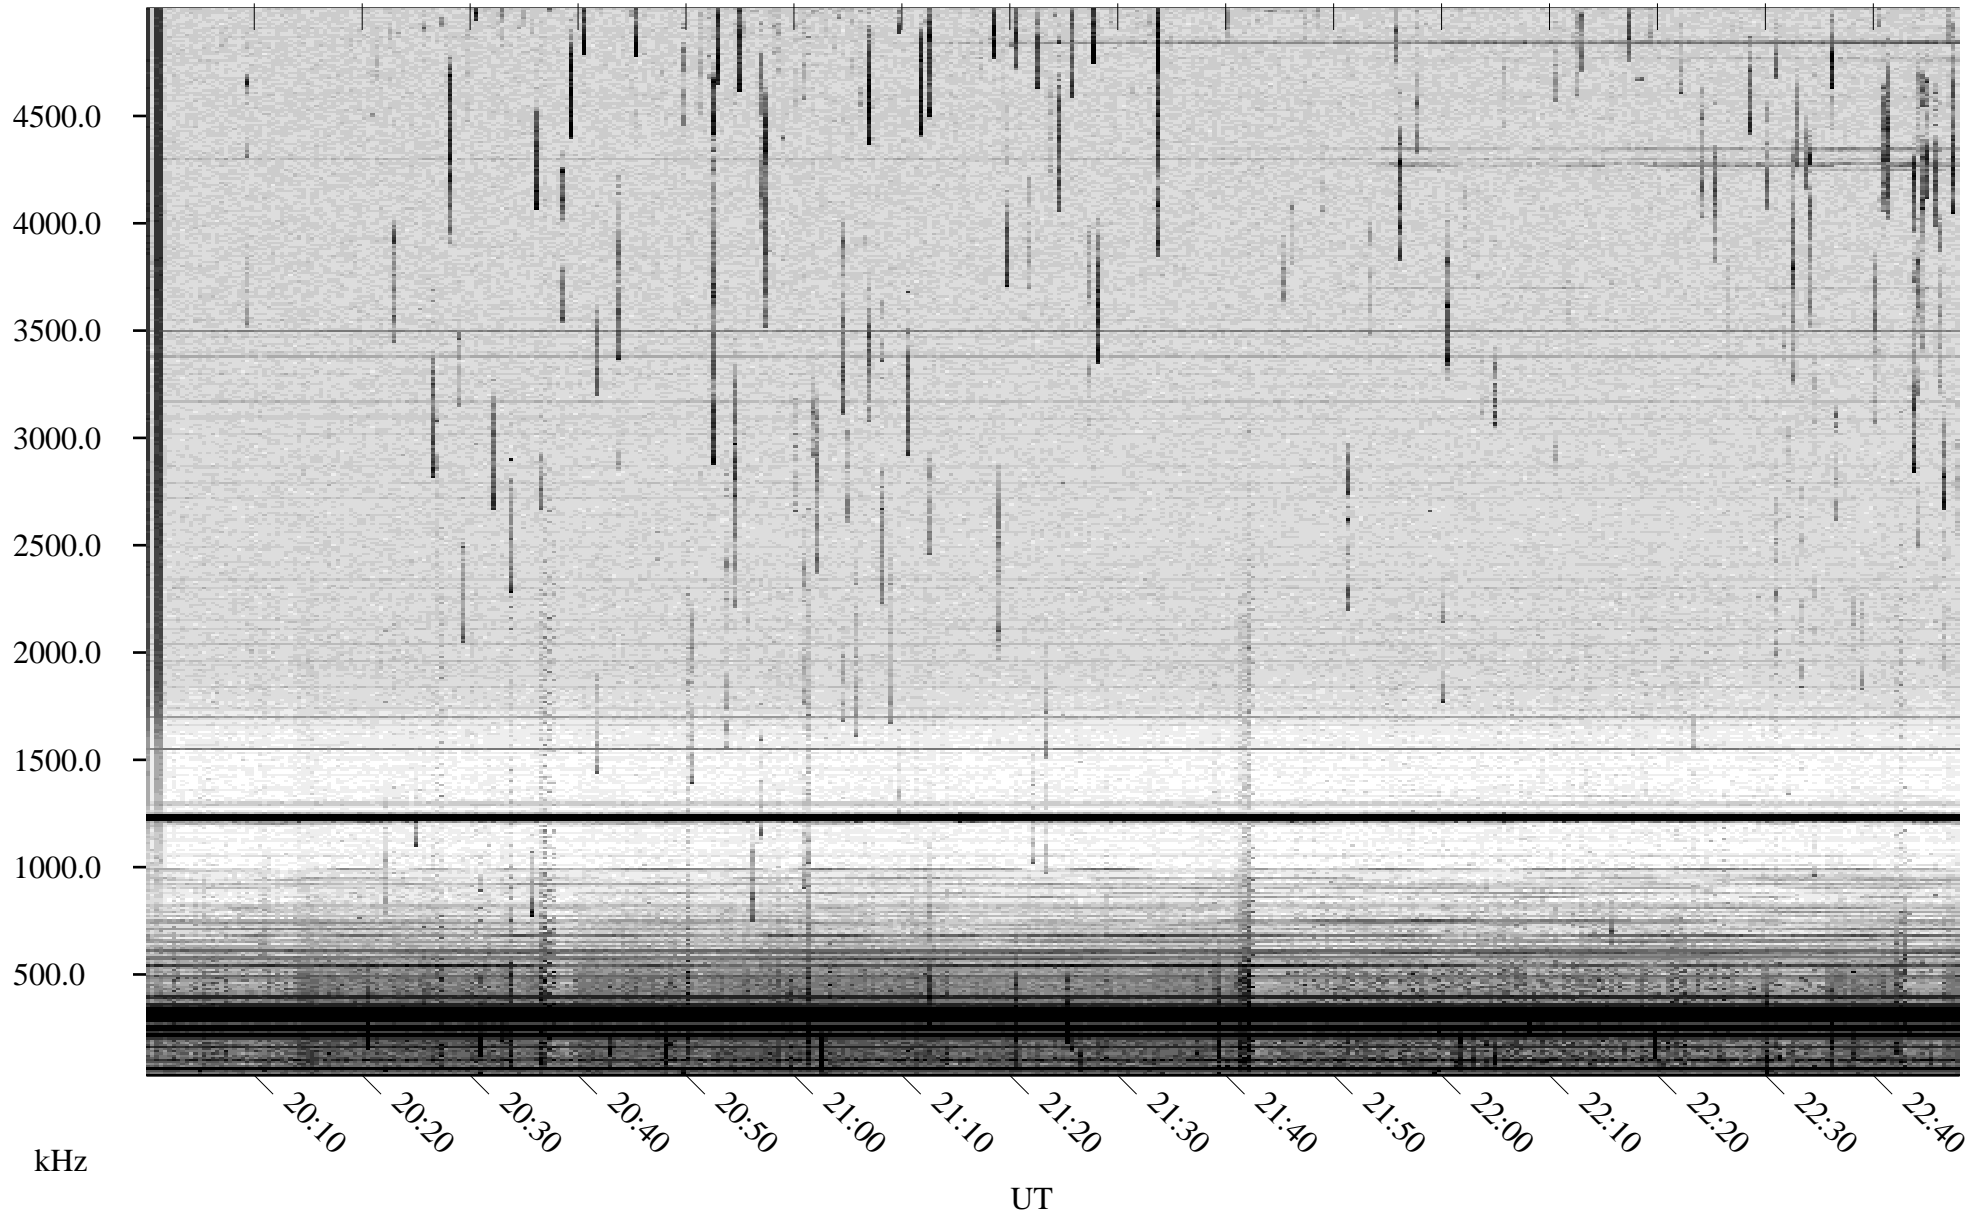

# 05/16/2008 Churchill, Manitoba

Linear Scale    Black = 161    White = 15

ch08137l.r00SUm max\_12

Page 1

# 05/16/2008 Churchill, Manitoba

Linear Scale    Black = 161    White = 15

ch08137l.r00SUm max\_12

Page 2

# 05/17/2008 Churchill, Manitoba

Linear Scale    Black = 161    White = 15

ch08137l.r00SUm max\_12

Page 3

# 05/17/2008 Churchill, Manitoba

Linear Scale    Black = 161    White = 15

ch08137l.r00SUm max\_12

Page 4