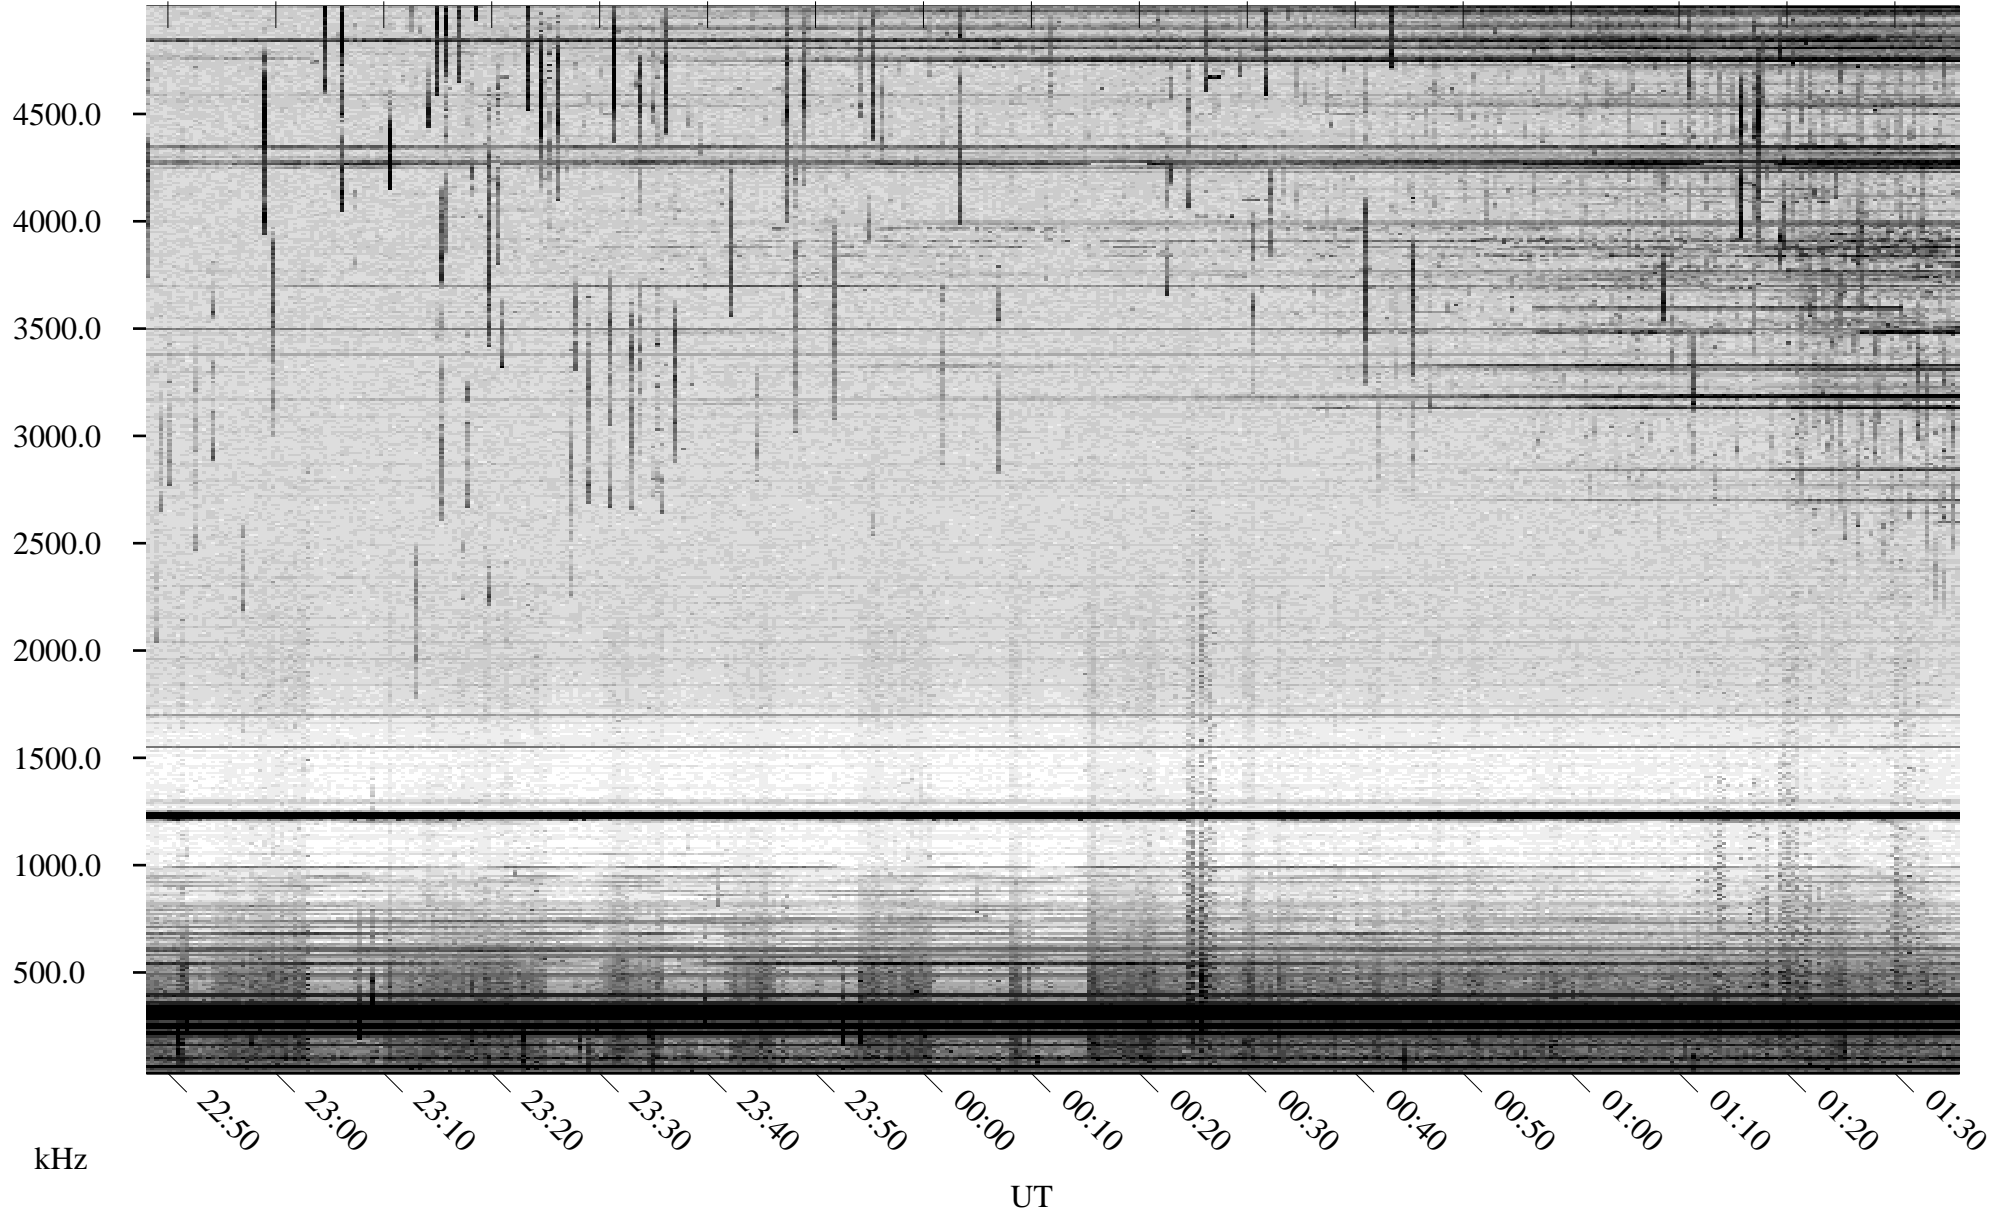

# 05/16/2008 Churchill, Manitoba

Linear Scale    Black = 161    White = 15

ch08137l.r00SUm max\_12

Page 1

# 05/16/2008 Churchill, Manitoba

Linear Scale    Black = 161    White = 15

ch08137l.r00SUm max\_12

Page 2

# 05/17/2008 Churchill, Manitoba

Linear Scale    Black = 161    White = 15

ch08137l.r00SUm max\_12

Page 3

# 05/17/2008 Churchill, Manitoba

Linear Scale    Black = 161    White = 15

ch08137l.r00SUm max\_12

Page 4