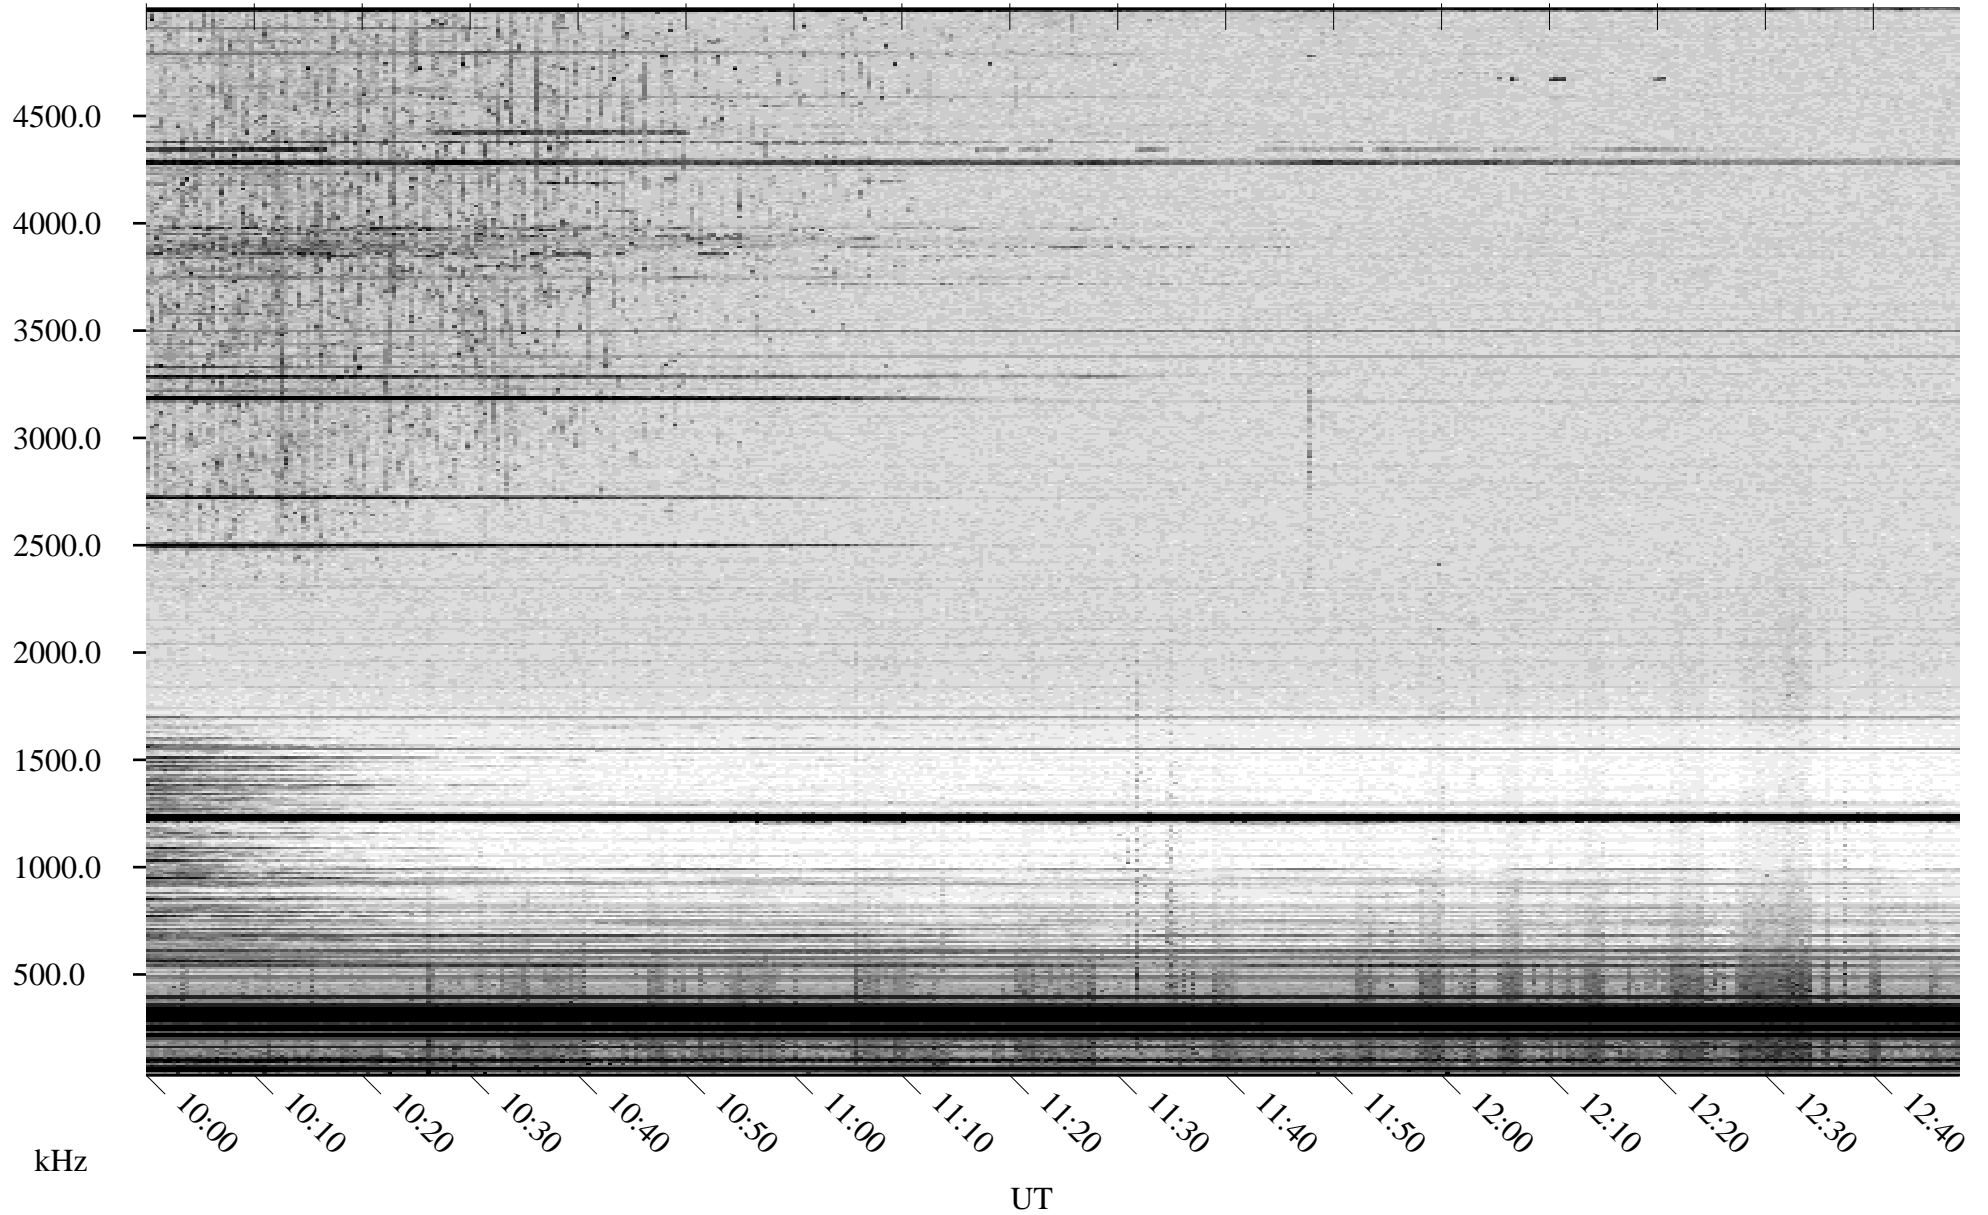

# 05/17/2008 Churchill, Manitoba

Linear Scale    Black = 161    White = 15

ch08137l.r00SUm max\_12

Page 5

# 05/17/2008 Churchill, Manitoba

Linear Scale    Black = 161    White = 15

ch08137l.r00SUm max\_12

Page 6

# 05/17/2008 Churchill, Manitoba

Linear Scale    Black = 161    White = 15

ch08137l.r00SUm max\_12

Page 7

# 05/17/2008 Churchill, Manitoba

Linear Scale    Black = 161    White = 15

ch08137l.r00SUm max\_12