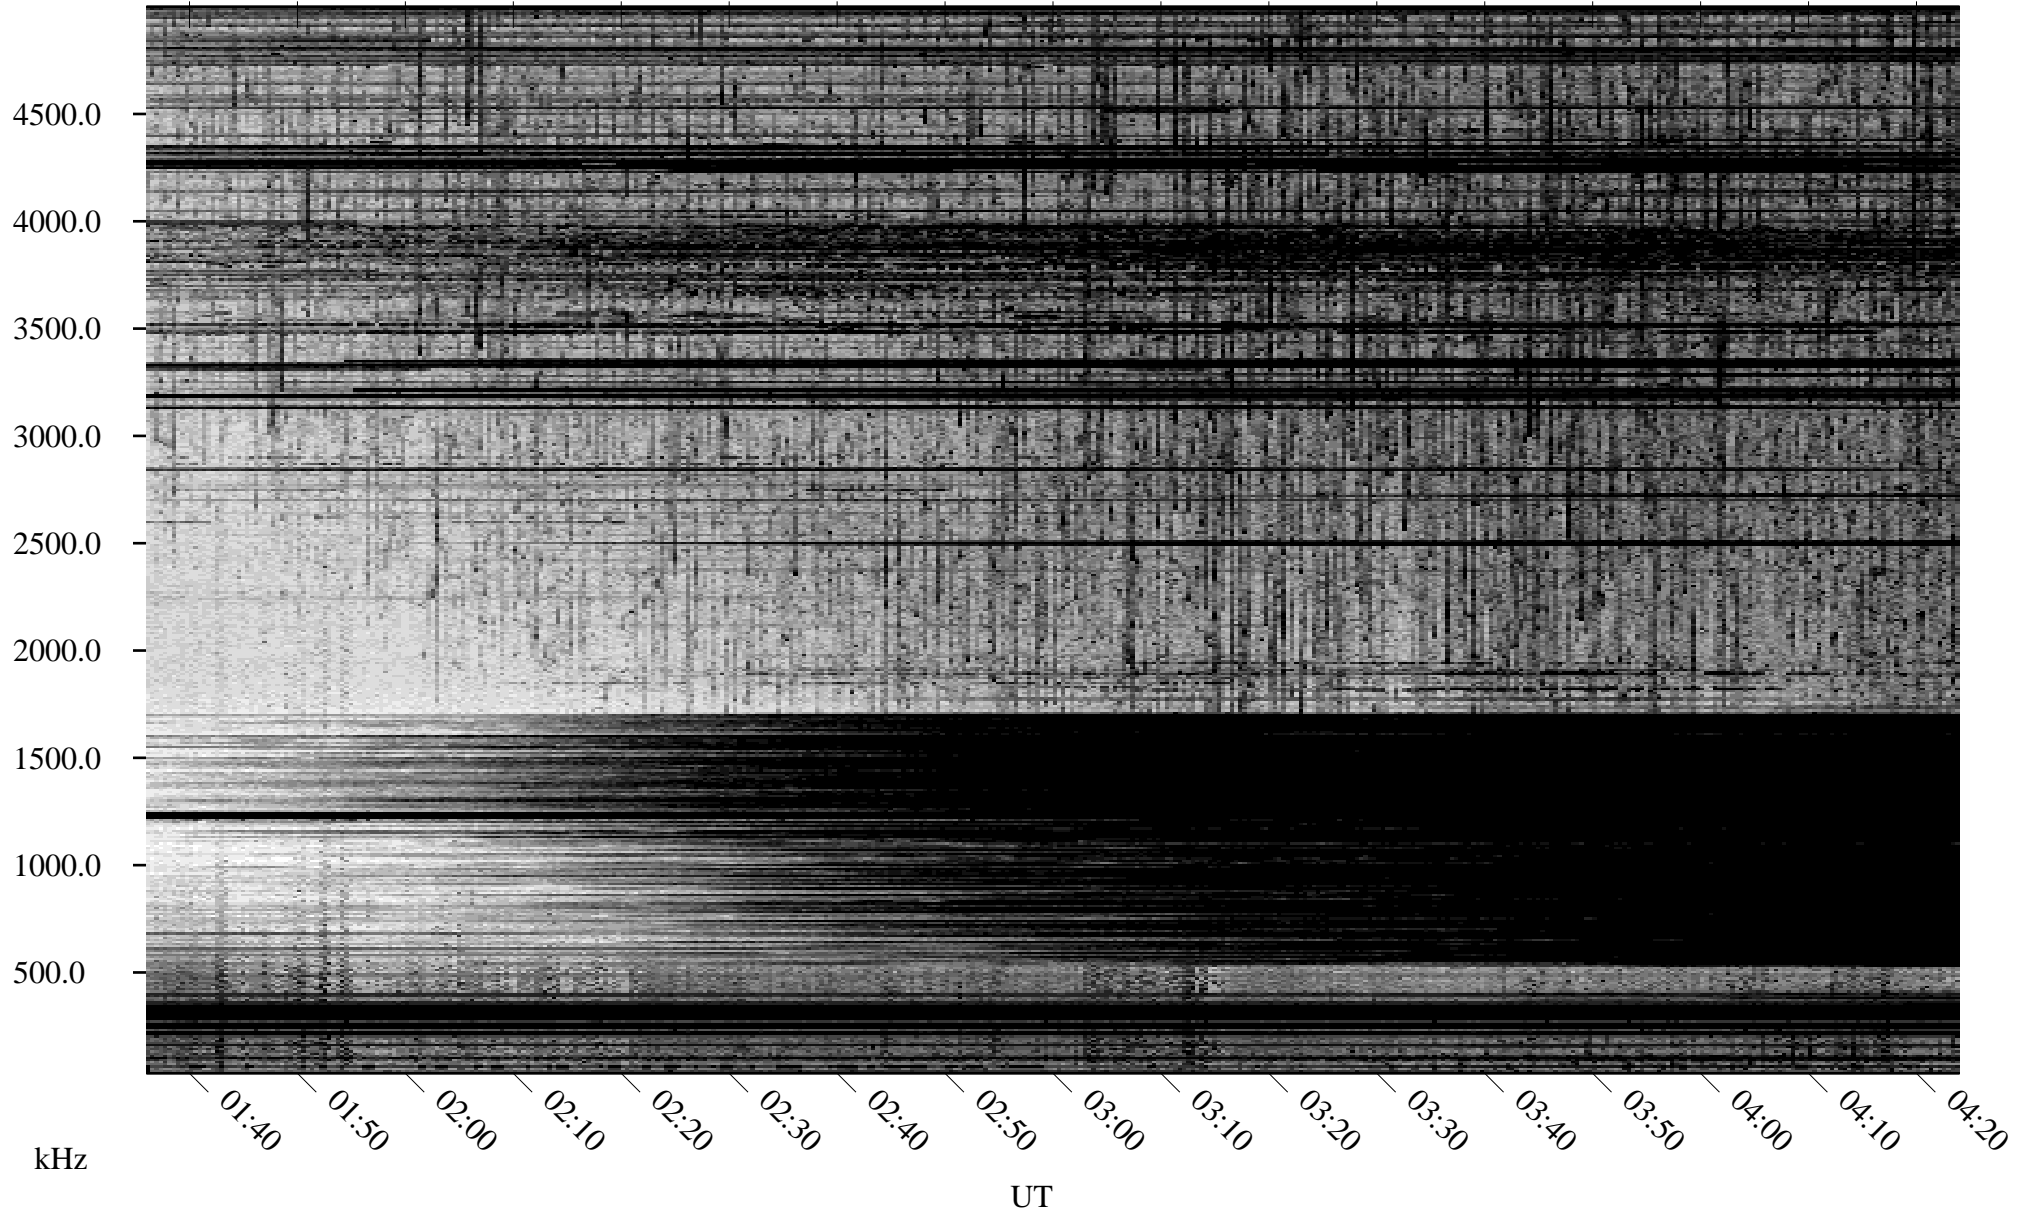

# 05/17/2008 Churchill, Manitoba

Linear Scale    Black = 161    White = 15

ch08138l.r00SUm max\_12

Page 1

# 05/17/2008 Churchill, Manitoba

Linear Scale    Black = 161    White = 15

ch08138l.r00SUm max\_12

Page 2

# 05/18/2008 Churchill, Manitoba

Linear Scale    Black = 161    White = 15

ch08138l.r00SUm max\_12

Page 3

# 05/18/2008 Churchill, Manitoba

Linear Scale    Black = 161    White = 15

ch08138l.r00SUm max\_12

Page 4