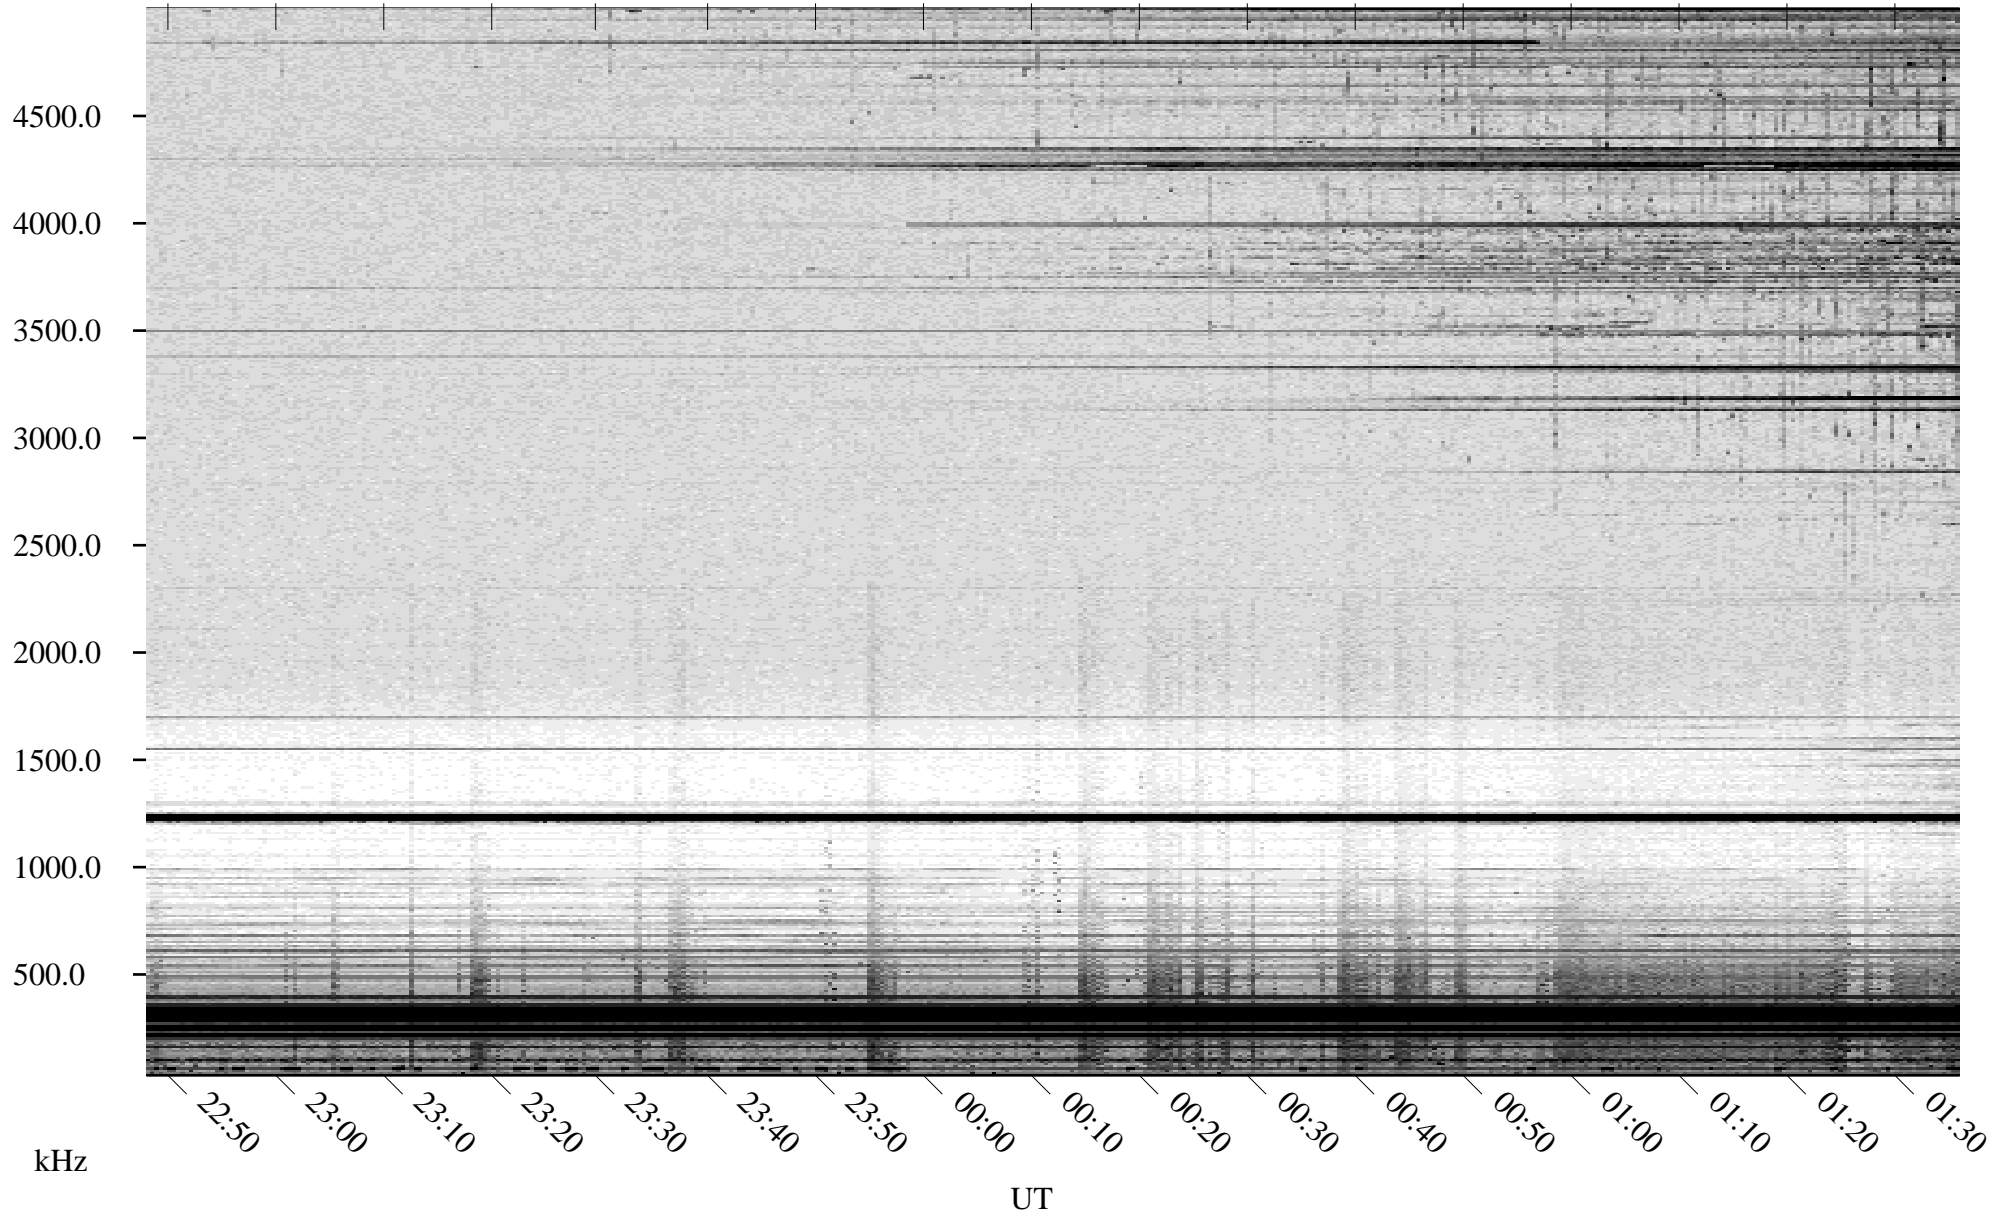

# 05/17/2008 Churchill, Manitoba

Linear Scale    Black = 161    White = 15

ch08138l.r00SUm max\_12

Page 1

# 05/17/2008 Churchill, Manitoba

Linear Scale    Black = 161    White = 15

ch08138l.r00SUm max\_12

Page 2

# 05/18/2008 Churchill, Manitoba

Linear Scale    Black = 161    White = 15

ch08138l.r00SUm max\_12

Page 3

# 05/18/2008 Churchill, Manitoba

Linear Scale    Black = 161    White = 15

ch08138l.r00SUm max\_12

Page 4