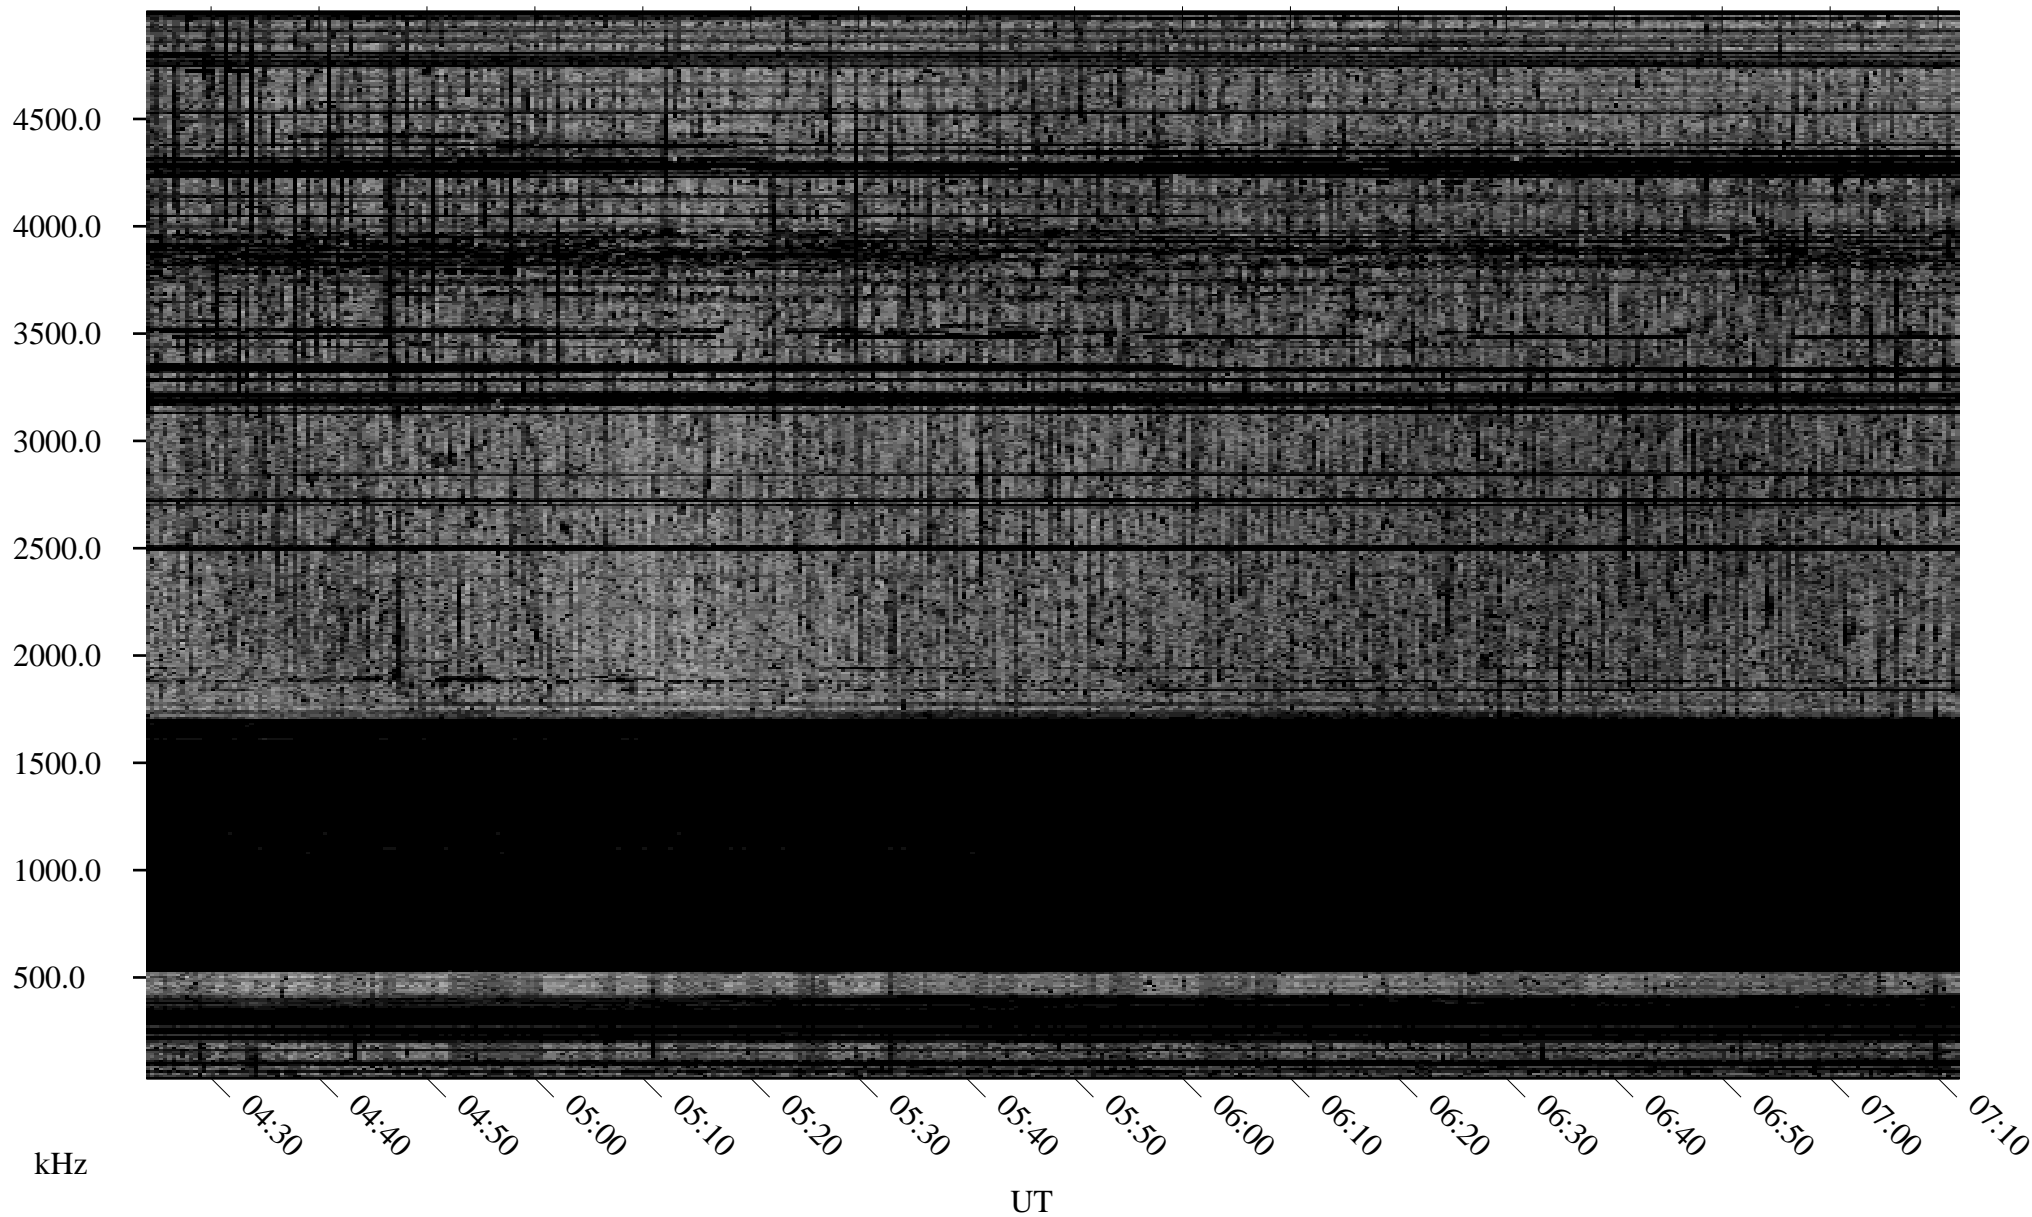

# 05/17/2008 Churchill, Manitoba

Linear Scale    Black = 161    White = 15

ch08138l.r00SUm max\_12

Page 1

# 05/17/2008 Churchill, Manitoba

Linear Scale    Black = 161    White = 15

ch08138l.r00SUm max\_12

Page 2

# 05/18/2008 Churchill, Manitoba

Linear Scale    Black = 161    White = 15

ch08138l.r00SUm max\_12

Page 3

# 05/18/2008 Churchill, Manitoba

Linear Scale    Black = 161    White = 15

ch08138l.r00SUm max\_12

Page 4