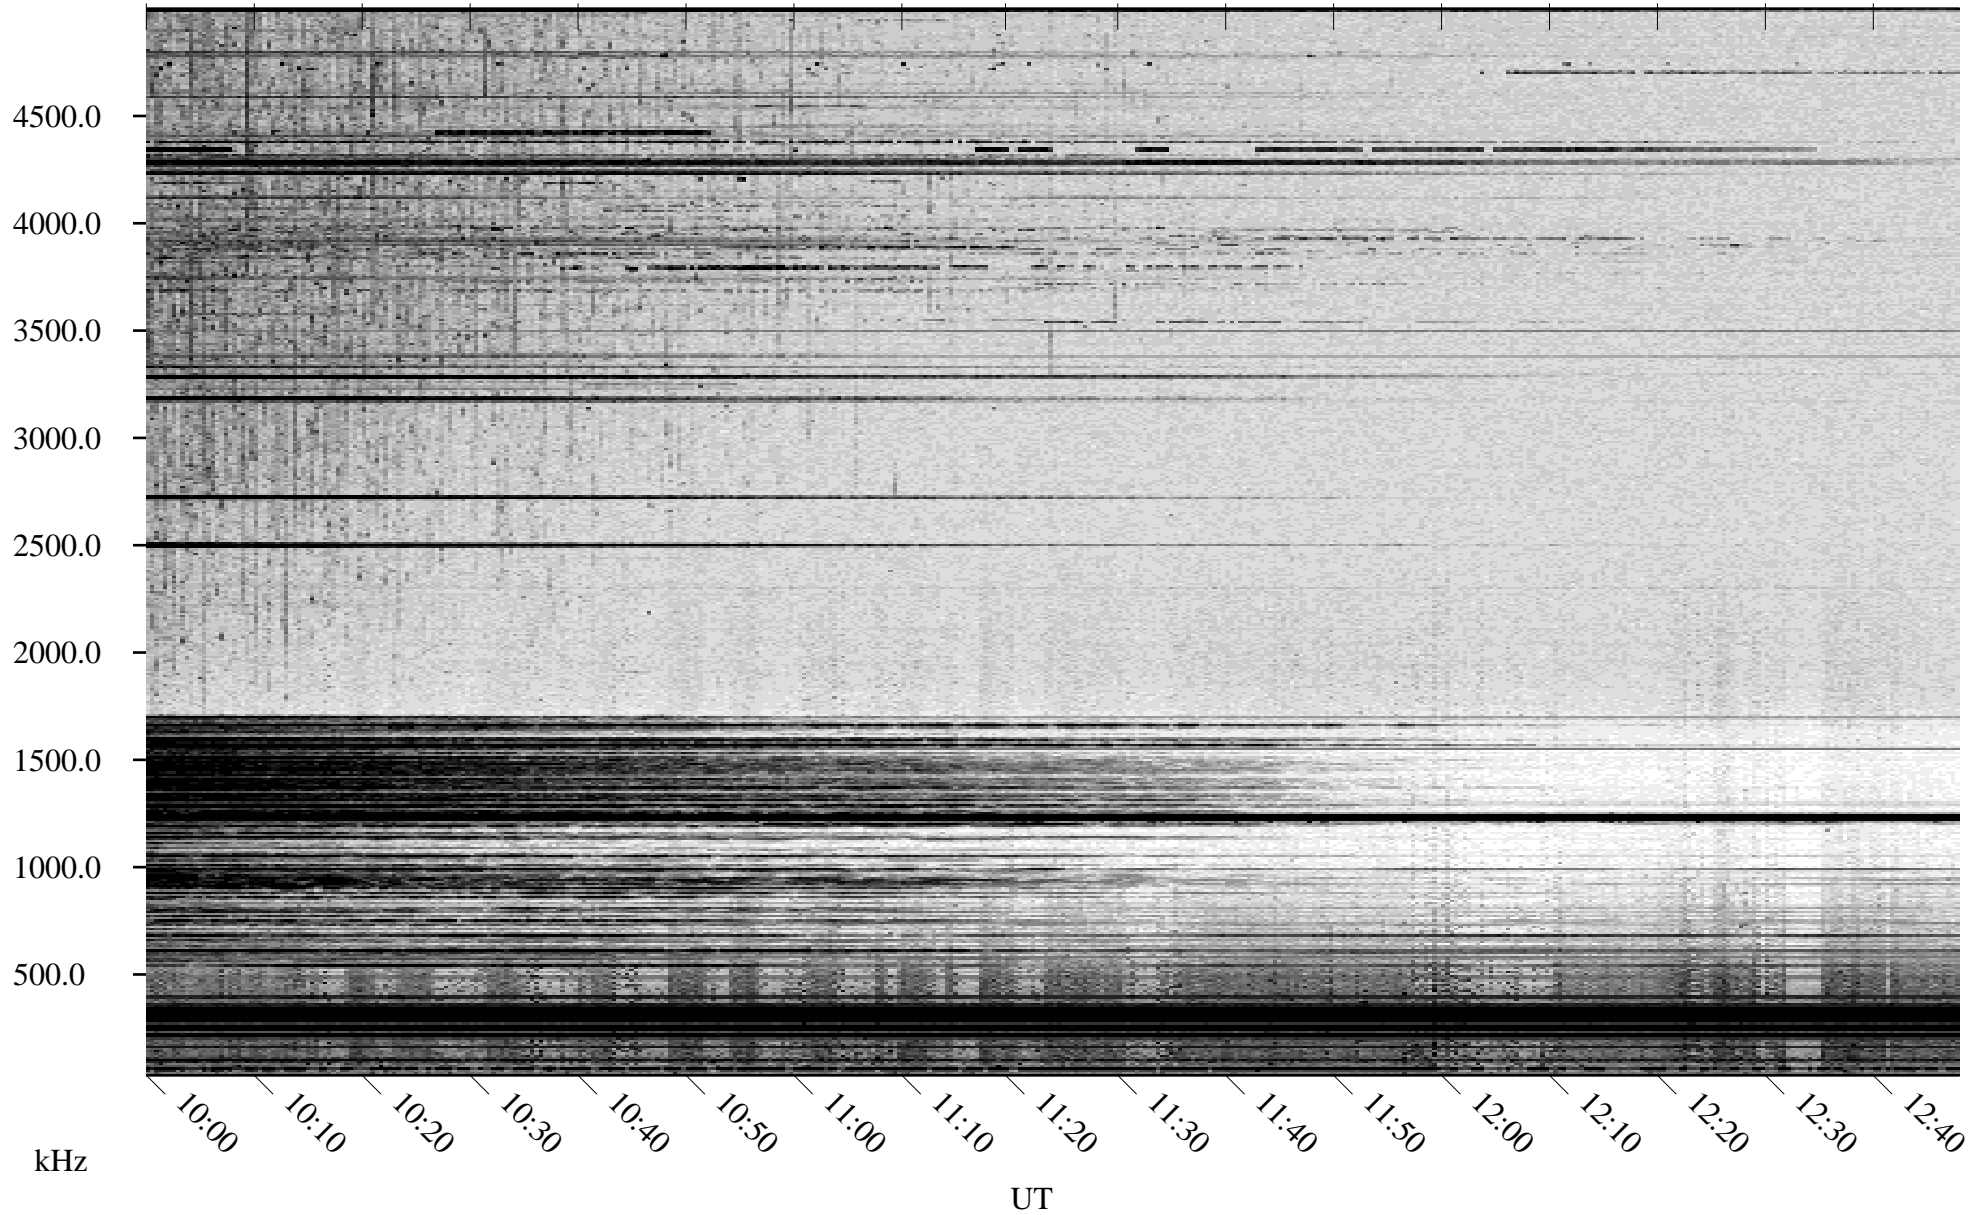

# 05/18/2008 Churchill, Manitoba

Linear Scale    Black = 161    White = 15

ch08138l.r00SUm max\_12

Page 5

# 05/18/2008 Churchill, Manitoba

Linear Scale    Black = 161    White = 15

ch08138l.r00SUm max\_12

Page 6

# 05/18/2008 Churchill, Manitoba

Linear Scale    Black = 161    White = 15

ch08138l.r00SUm max\_12

Page 7

# 05/18/2008 Churchill, Manitoba

Linear Scale    Black = 161    White = 15

ch08138l.r00SUm max\_12