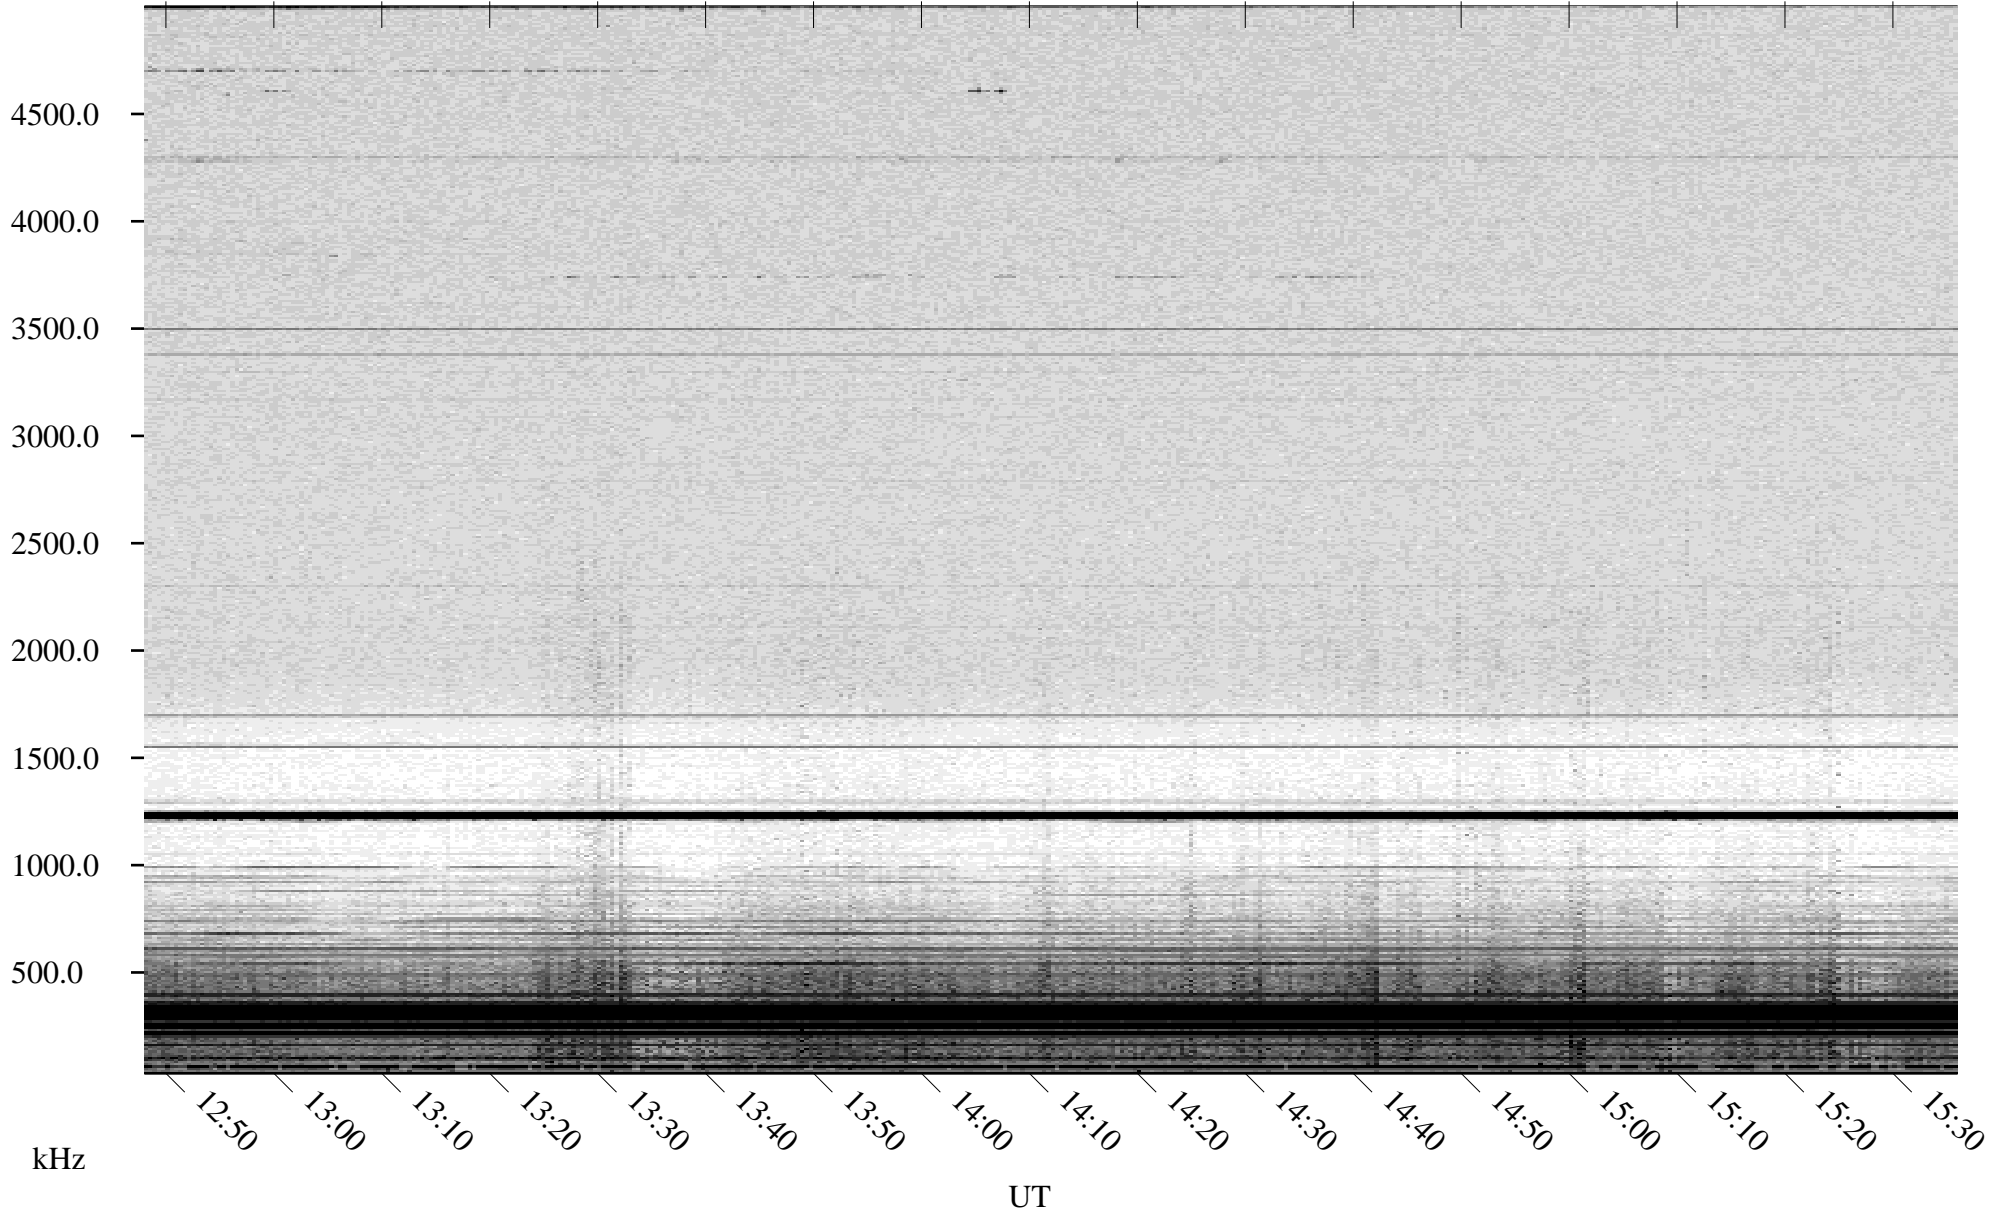

# 05/18/2008 Churchill, Manitoba

Linear Scale    Black = 161    White = 15

ch08138l.r00SUm max\_12

Page 5

# 05/18/2008 Churchill, Manitoba

Linear Scale    Black = 161    White = 15

ch08138l.r00SUm max\_12

Page 6

# 05/18/2008 Churchill, Manitoba

Linear Scale    Black = 161    White = 15

ch08138l.r00SUm max\_12

Page 7

# 05/18/2008 Churchill, Manitoba

Linear Scale    Black = 161    White = 15

ch08138l.r00SUm max\_12