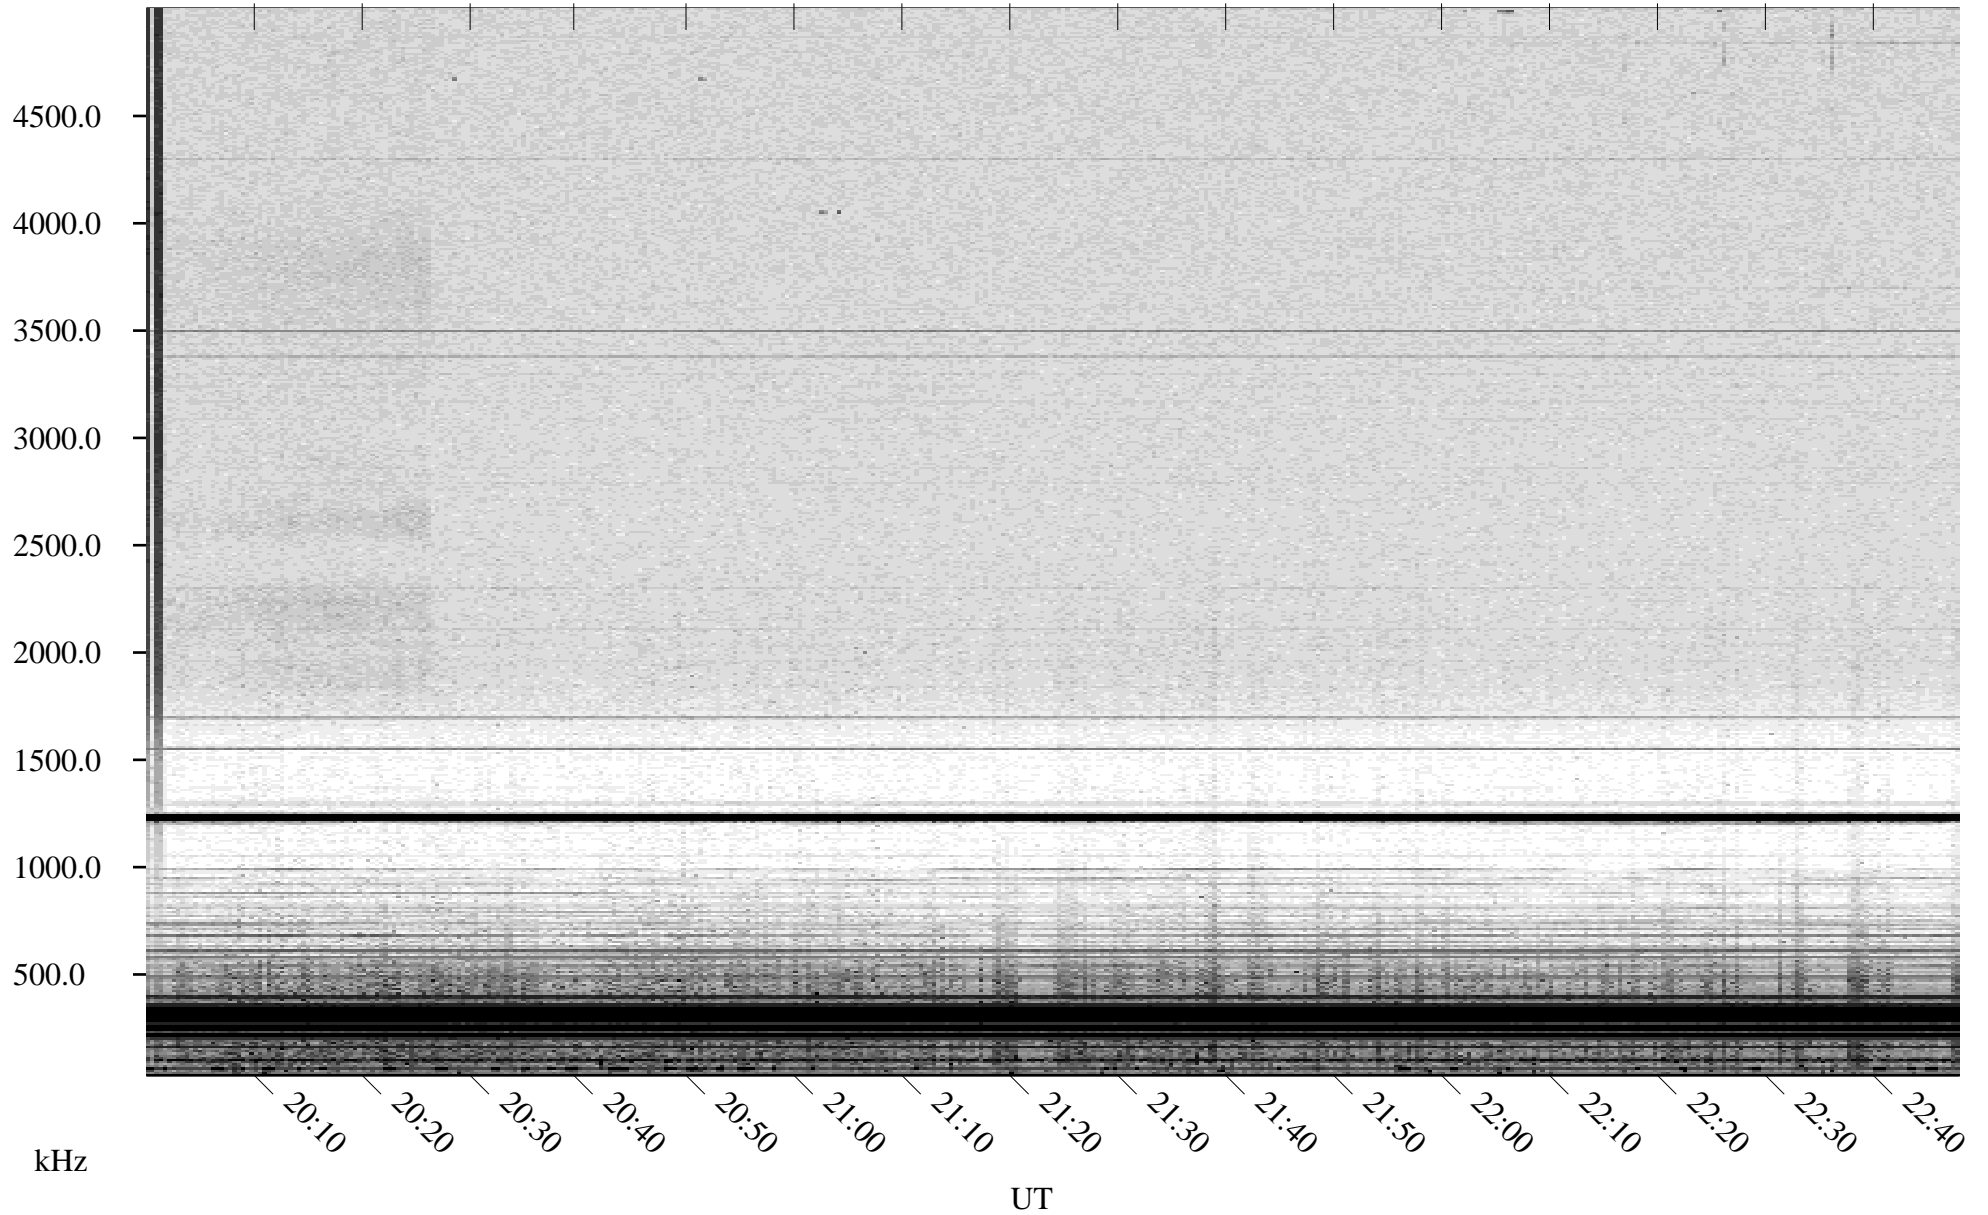

# 05/17/2008 Churchill, Manitoba

Linear Scale    Black = 161    White = 15

ch08138l.r00SUm max\_12

Page 1

# 05/17/2008 Churchill, Manitoba

Linear Scale    Black = 161    White = 15

ch08138l.r00SUm max\_12

Page 2

# 05/18/2008 Churchill, Manitoba

Linear Scale    Black = 161    White = 15

ch08138l.r00SUm max\_12

Page 3

# 05/18/2008 Churchill, Manitoba

Linear Scale    Black = 161    White = 15

ch08138l.r00SUm max\_12

Page 4