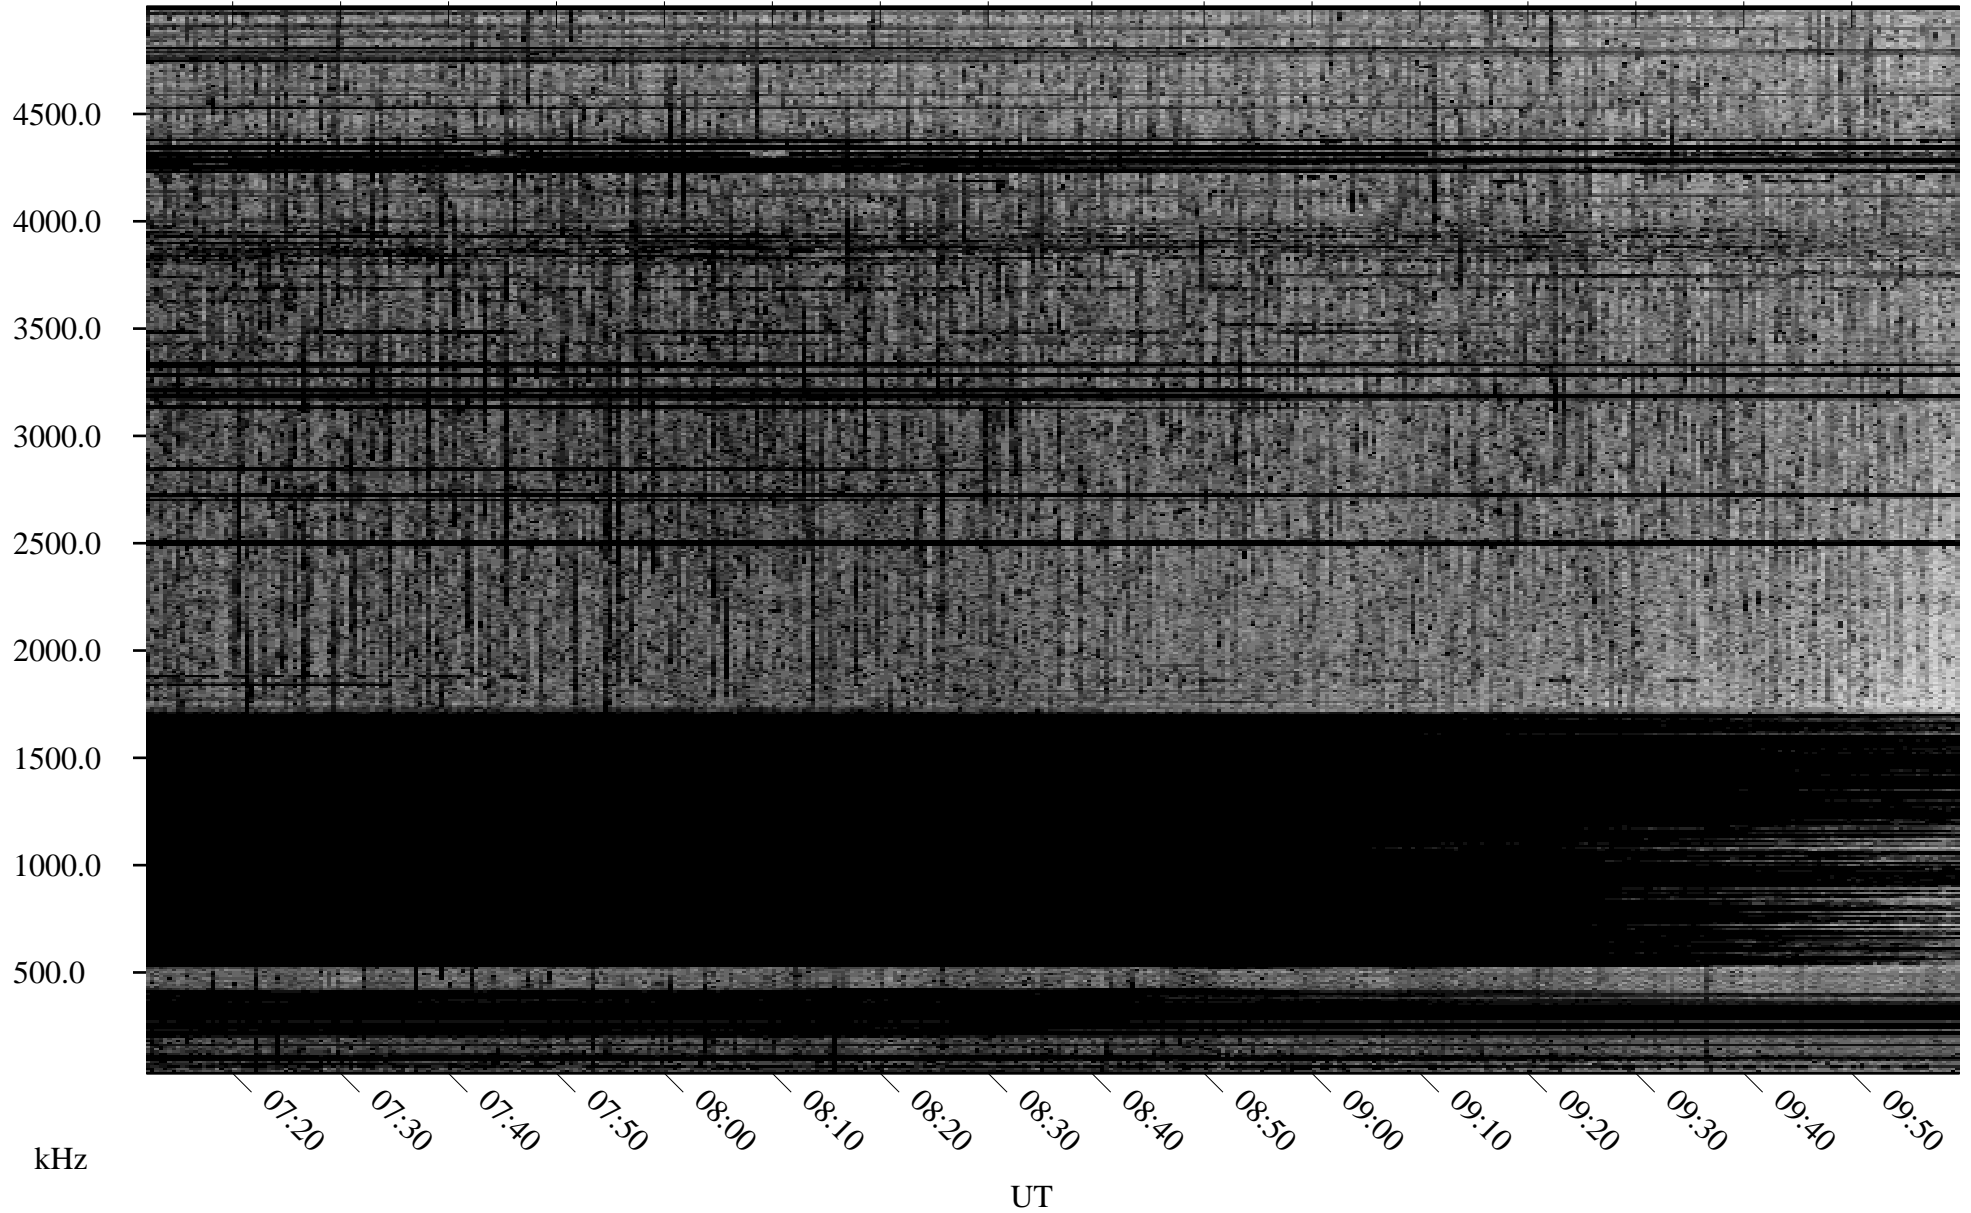

# 05/18/2008 Churchill, Manitoba

Linear Scale    Black = 161    White = 15

ch08138l.r00SUm max\_12

Page 3

# 05/18/2008 Churchill, Manitoba

Linear Scale    Black = 161    White = 15

ch08138l.r00SUm max\_12

Page 4

# 05/18/2008 Churchill, Manitoba

Linear Scale    Black = 161    White = 15

ch08138l.r00SUm max\_12

Page 5

# 05/18/2008 Churchill, Manitoba

Linear Scale    Black = 161    White = 15

ch08138l.r00SUm max\_12

Page 6