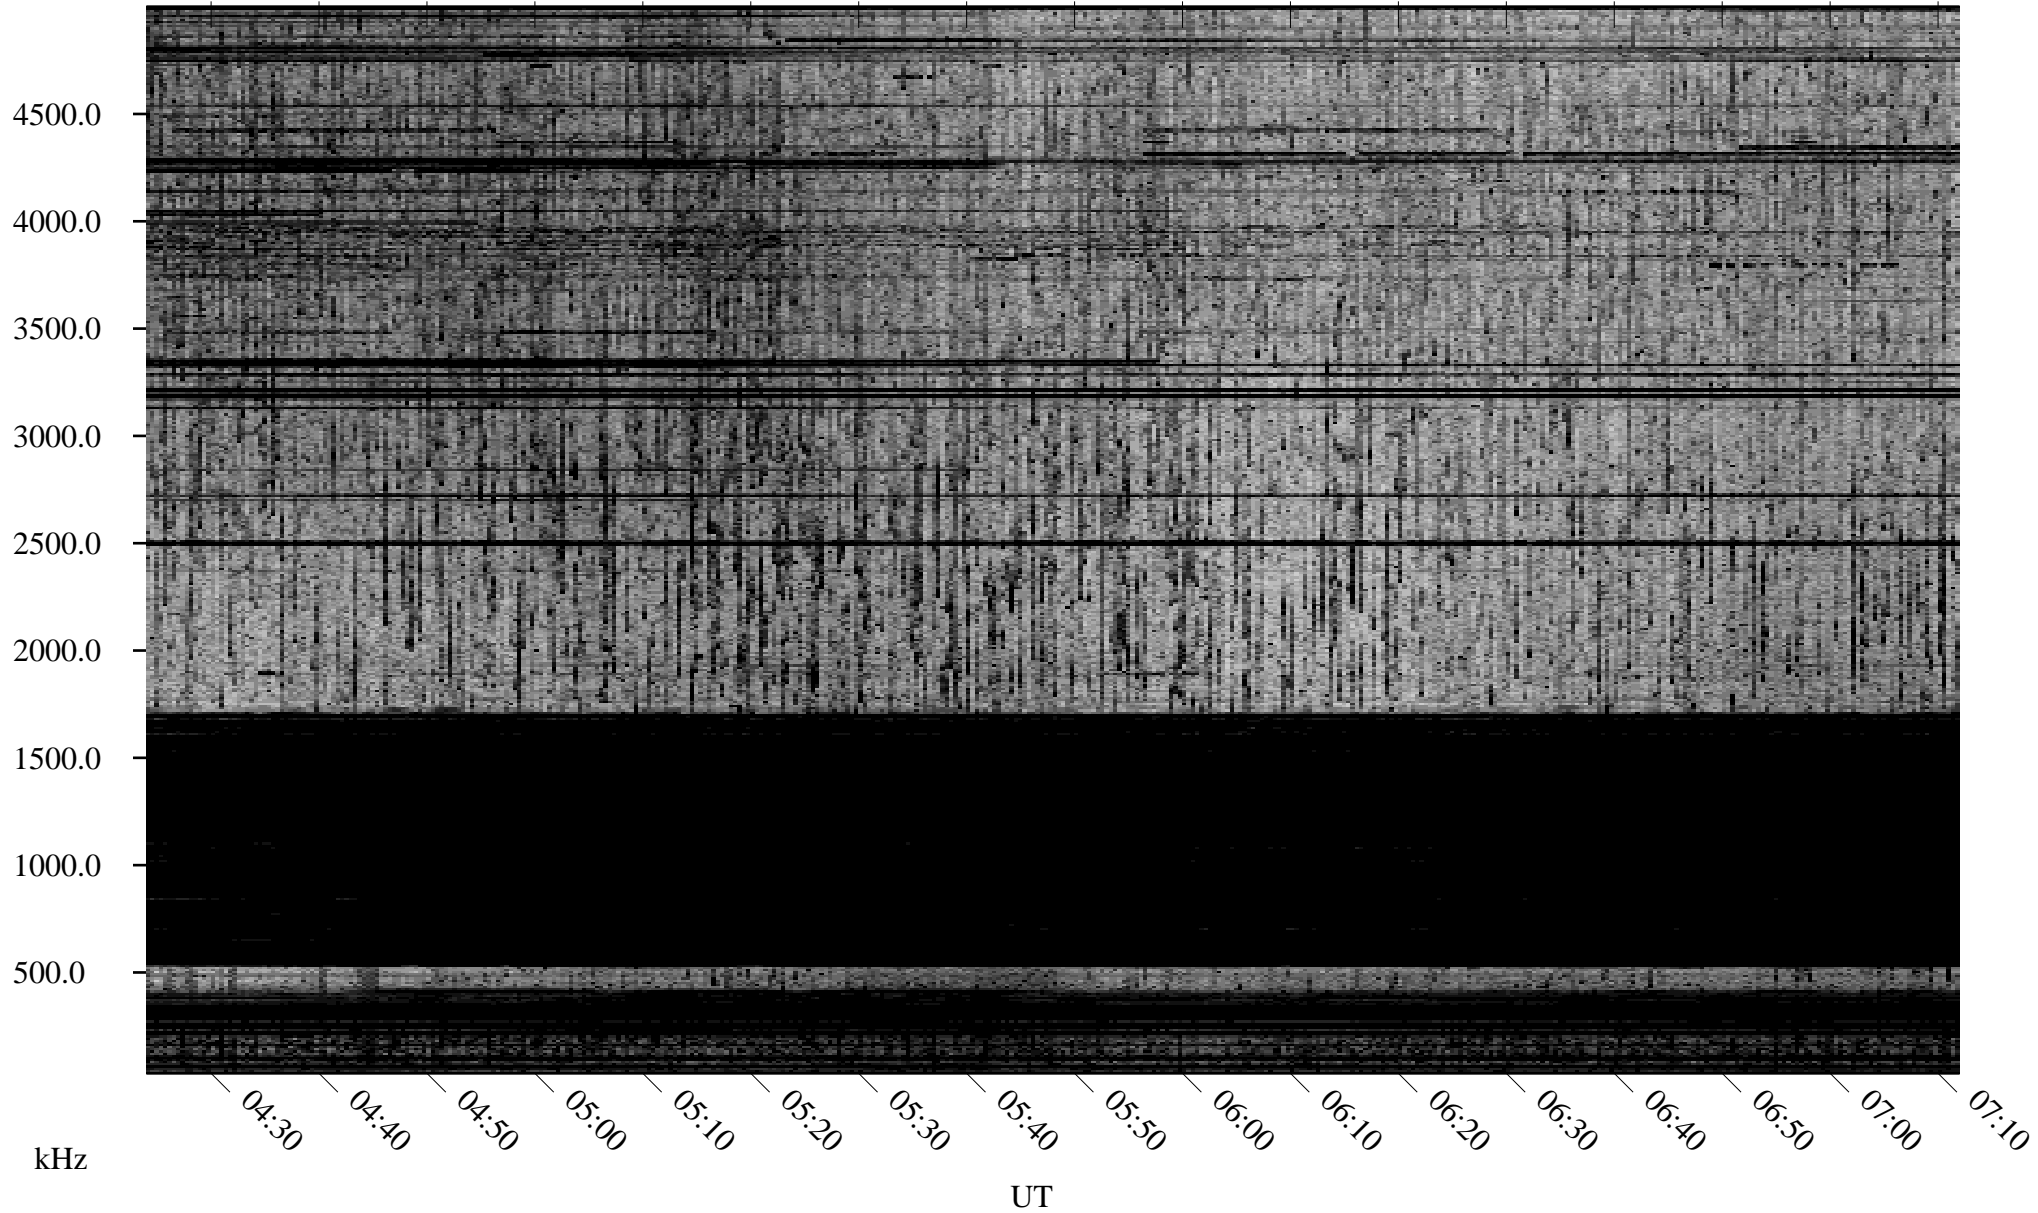

# 05/18/2008 Churchill, Manitoba

Linear Scale    Black = 161    White = 15

ch08139l.r00SUm max\_12

Page 1

# 05/18/2008 Churchill, Manitoba

Linear Scale    Black = 161    White = 15

ch08139l.r00SUm max\_12

Page 2

# 05/19/2008 Churchill, Manitoba

Linear Scale    Black = 161    White = 15

ch08139l.r00SUm max\_12

Page 3

# 05/19/2008 Churchill, Manitoba

Linear Scale    Black = 161    White = 15

ch08139l.r00SUm max\_12

Page 4