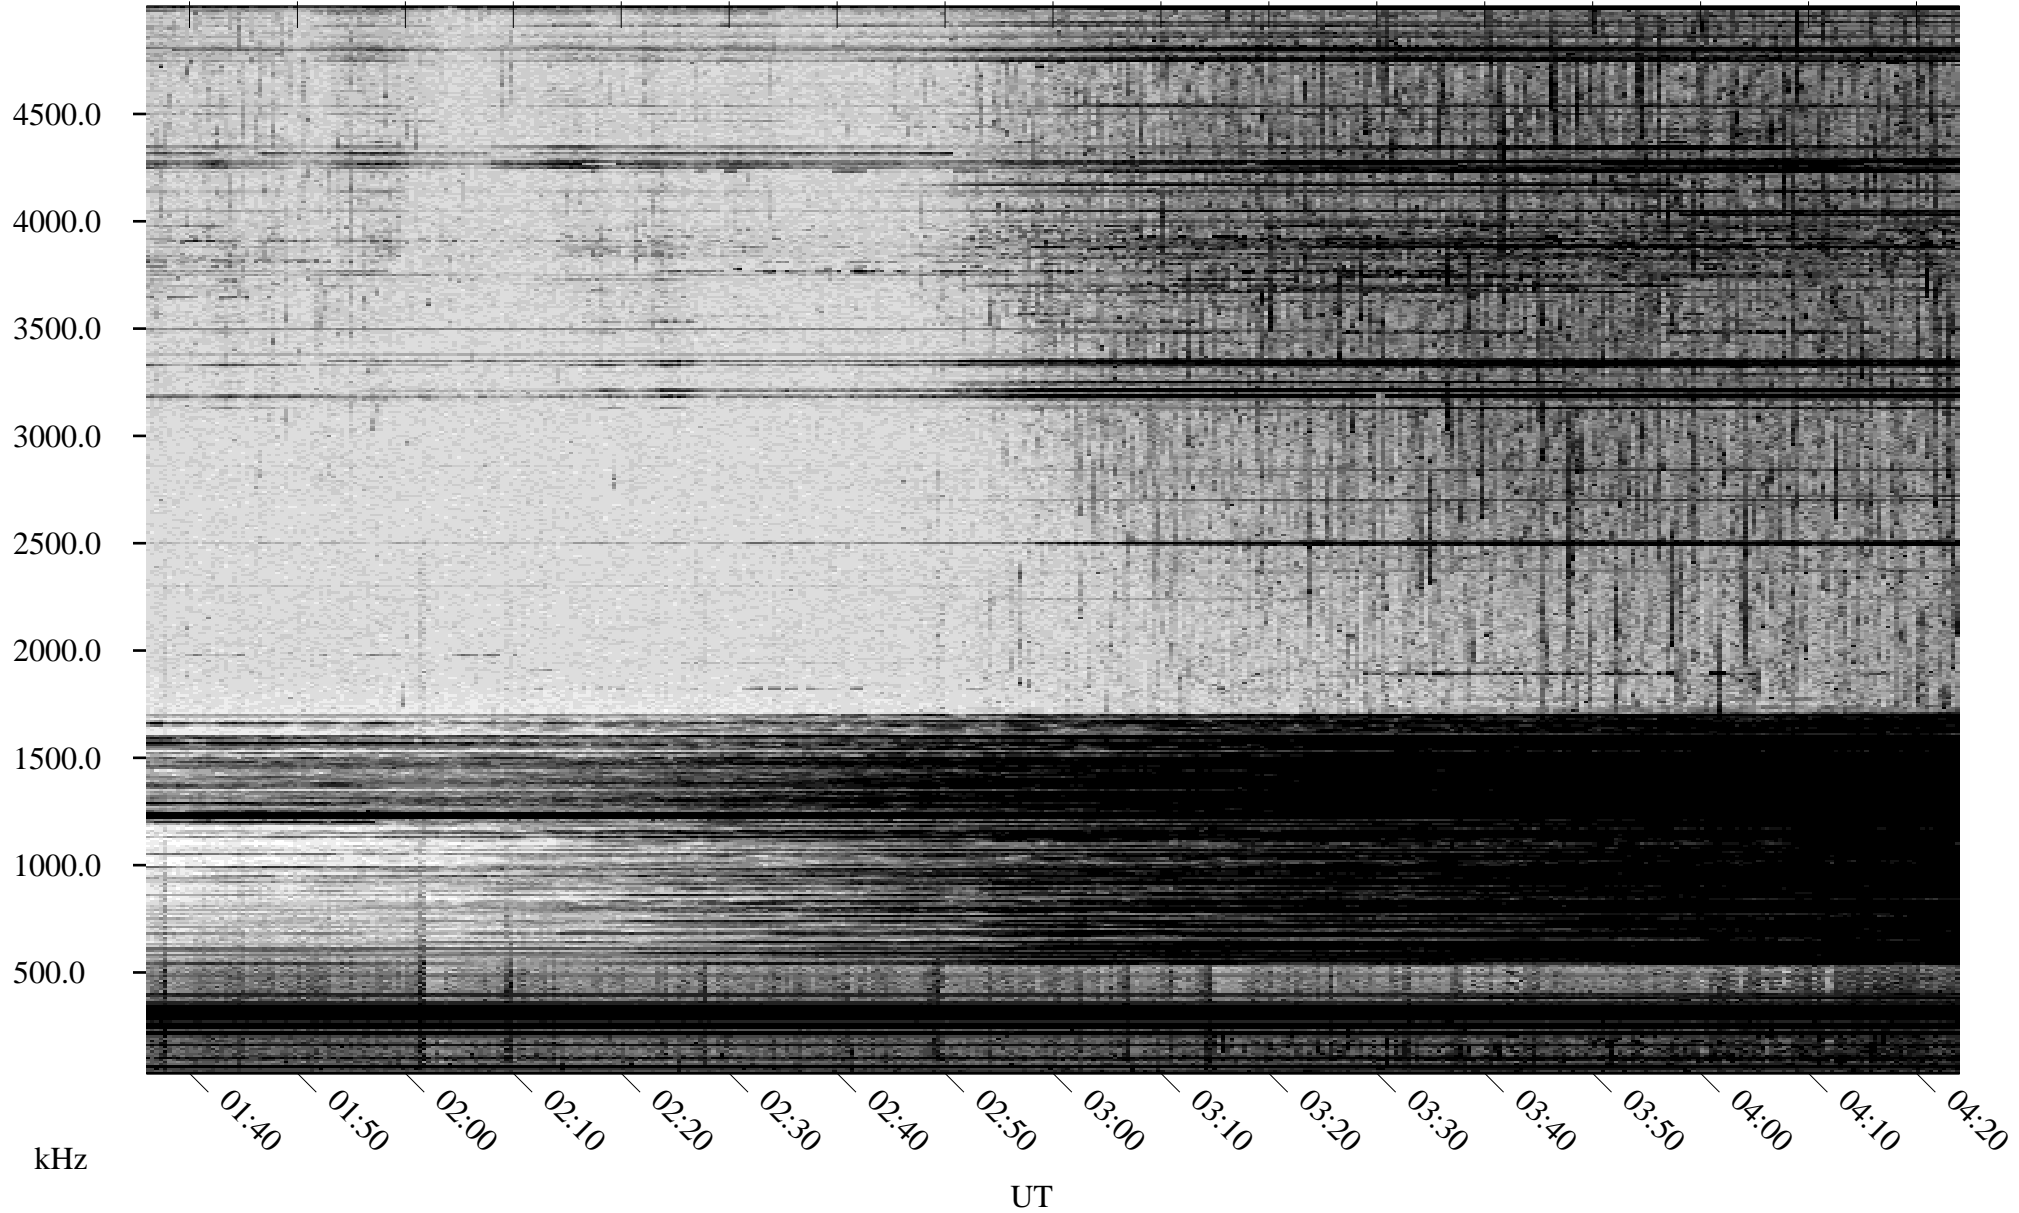

# 05/18/2008 Churchill, Manitoba

Linear Scale    Black = 161    White = 15

ch08139l.r00SUm max\_12

Page 1

# 05/18/2008 Churchill, Manitoba

Linear Scale    Black = 161    White = 15

ch08139l.r00SUm max\_12

Page 2

# 05/19/2008 Churchill, Manitoba

Linear Scale    Black = 161    White = 15

ch08139l.r00SUm max\_12

Page 3

# 05/19/2008 Churchill, Manitoba

Linear Scale    Black = 161    White = 15

ch08139l.r00SUm max\_12

Page 4