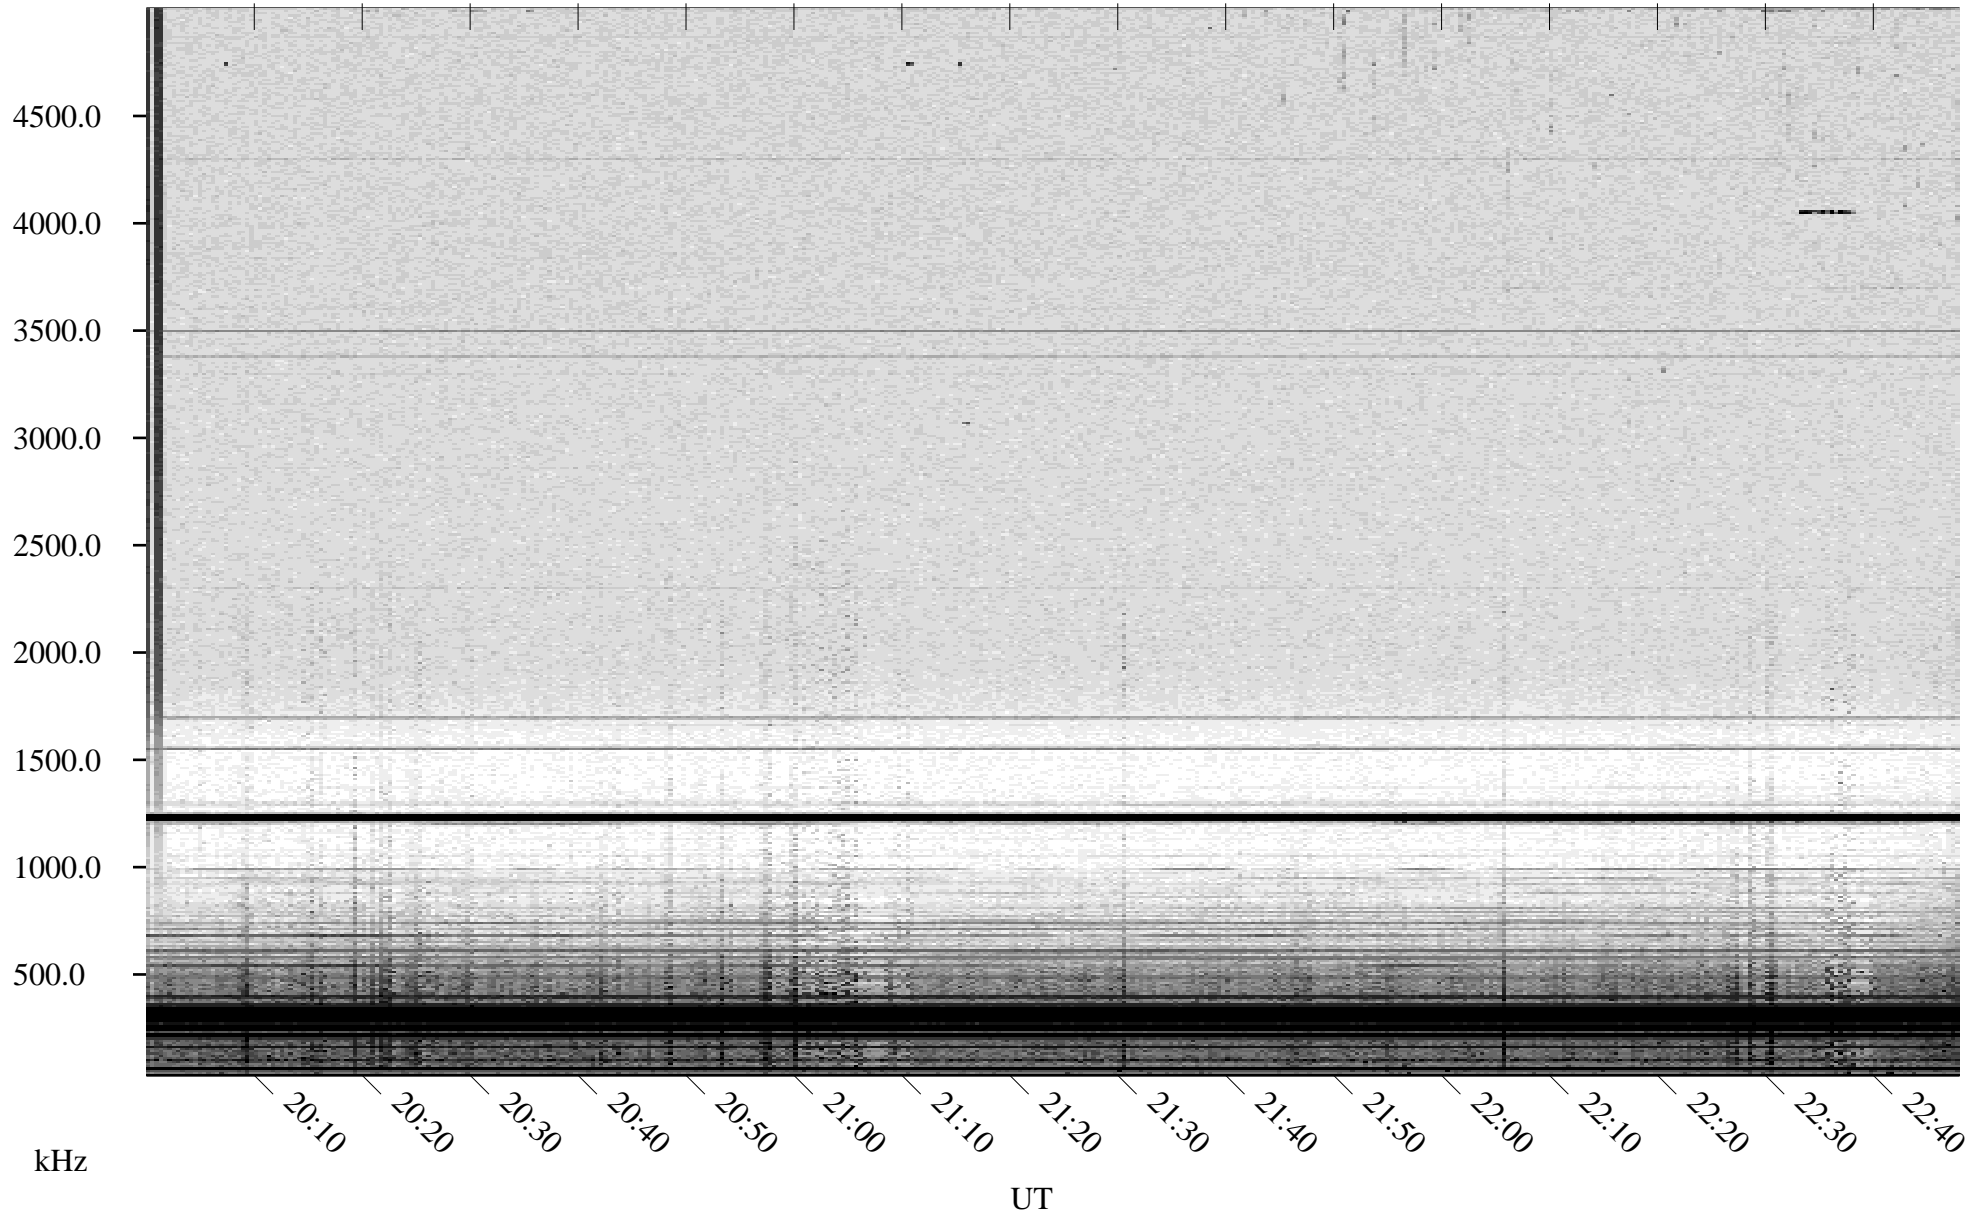

# 05/18/2008 Churchill, Manitoba

Linear Scale    Black = 161    White = 15

ch08139l.r00SUm max\_12

Page 1

# 05/18/2008 Churchill, Manitoba

Linear Scale    Black = 161    White = 15

ch08139l.r00SUm max\_12

Page 2

# 05/19/2008 Churchill, Manitoba

Linear Scale    Black = 161    White = 15

ch08139l.r00SUm max\_12

Page 3

# 05/19/2008 Churchill, Manitoba

Linear Scale    Black = 161    White = 15

ch08139l.r00SUm max\_12

Page 4