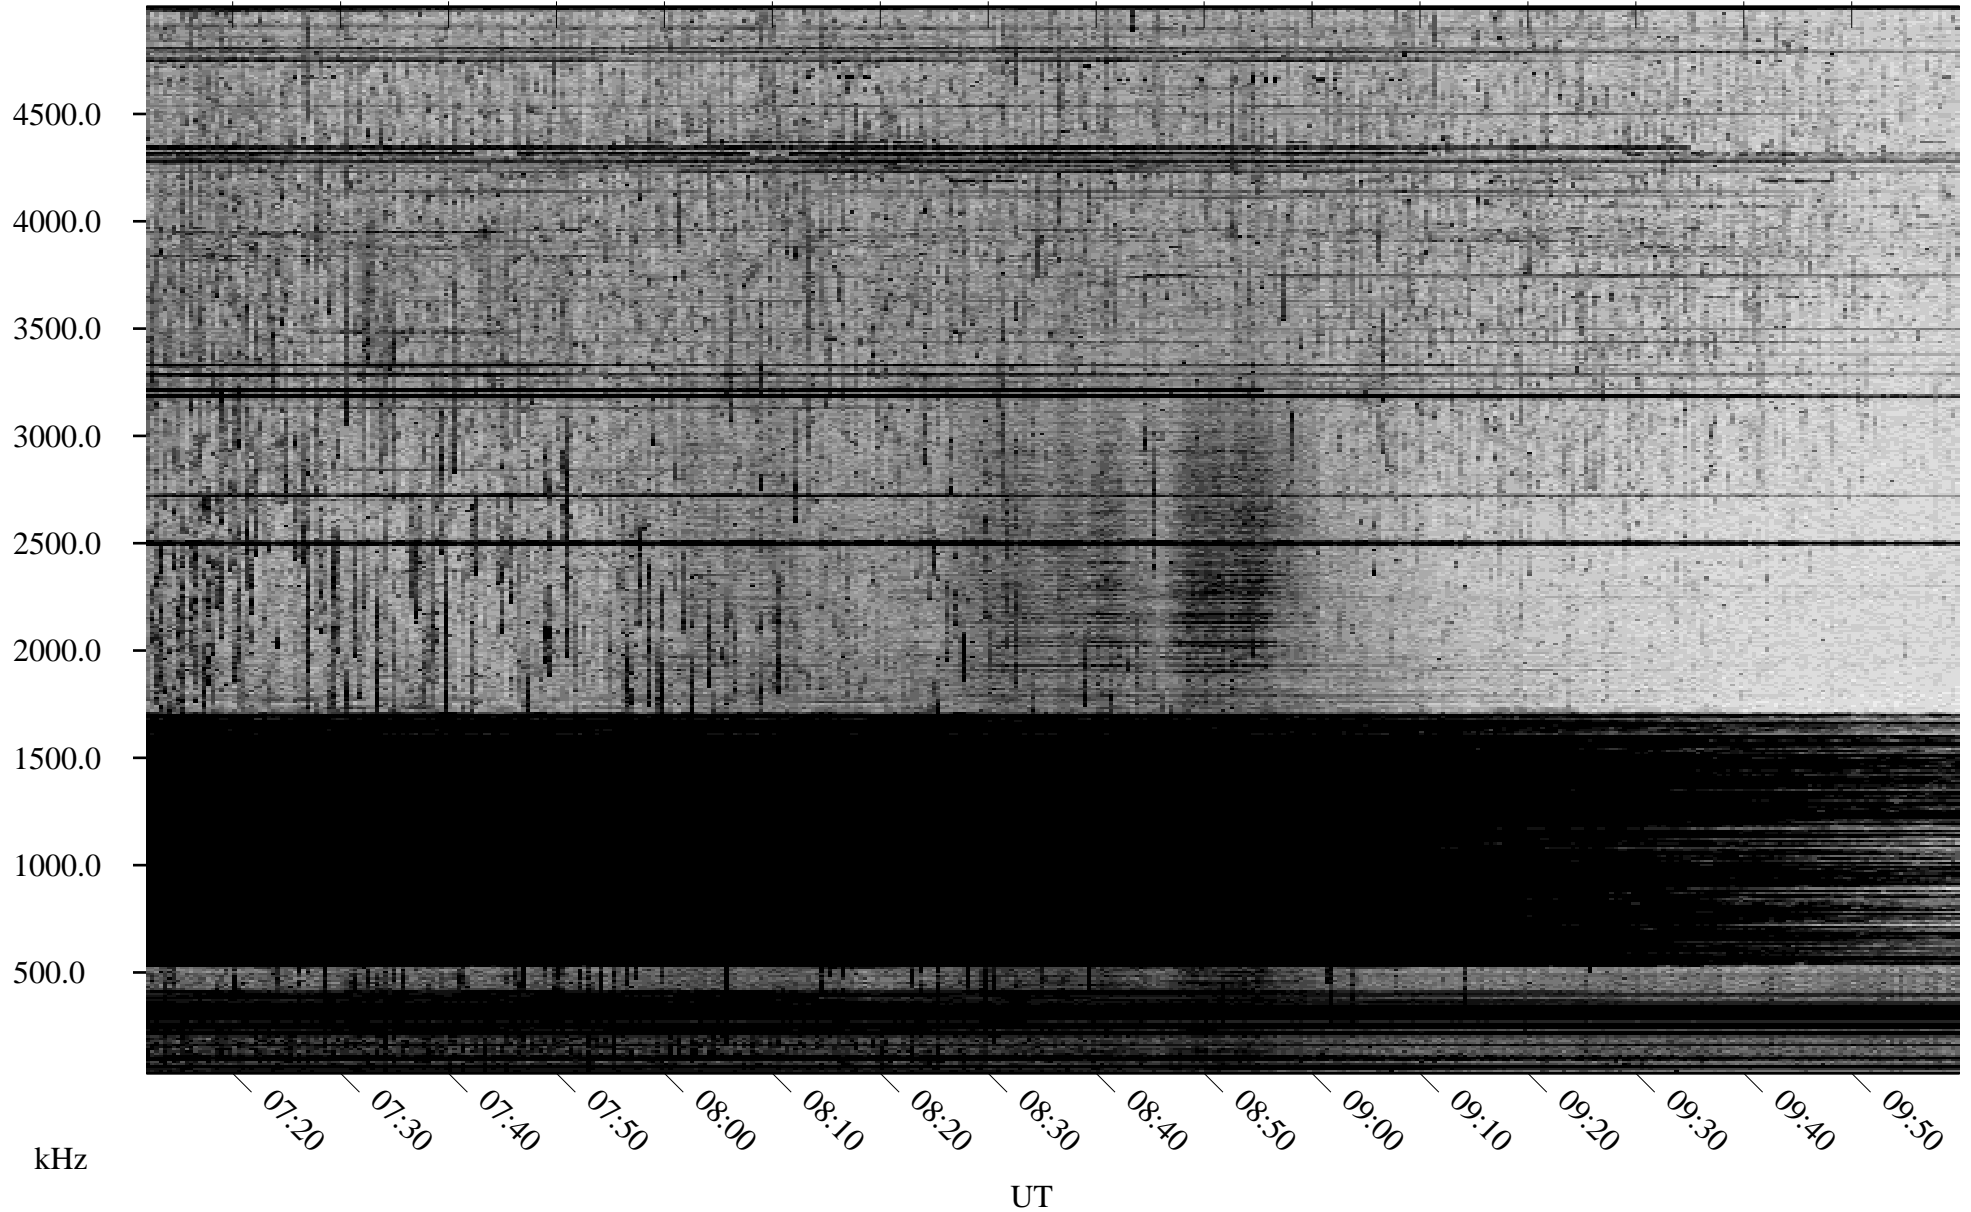

# 05/19/2008 Churchill, Manitoba

Linear Scale    Black = 161    White = 15

ch08139l.r00SUm max\_12

Page 4

# 05/19/2008 Churchill, Manitoba

Linear Scale    Black = 161    White = 15

ch08139l.r00SUm max\_12

Page 5