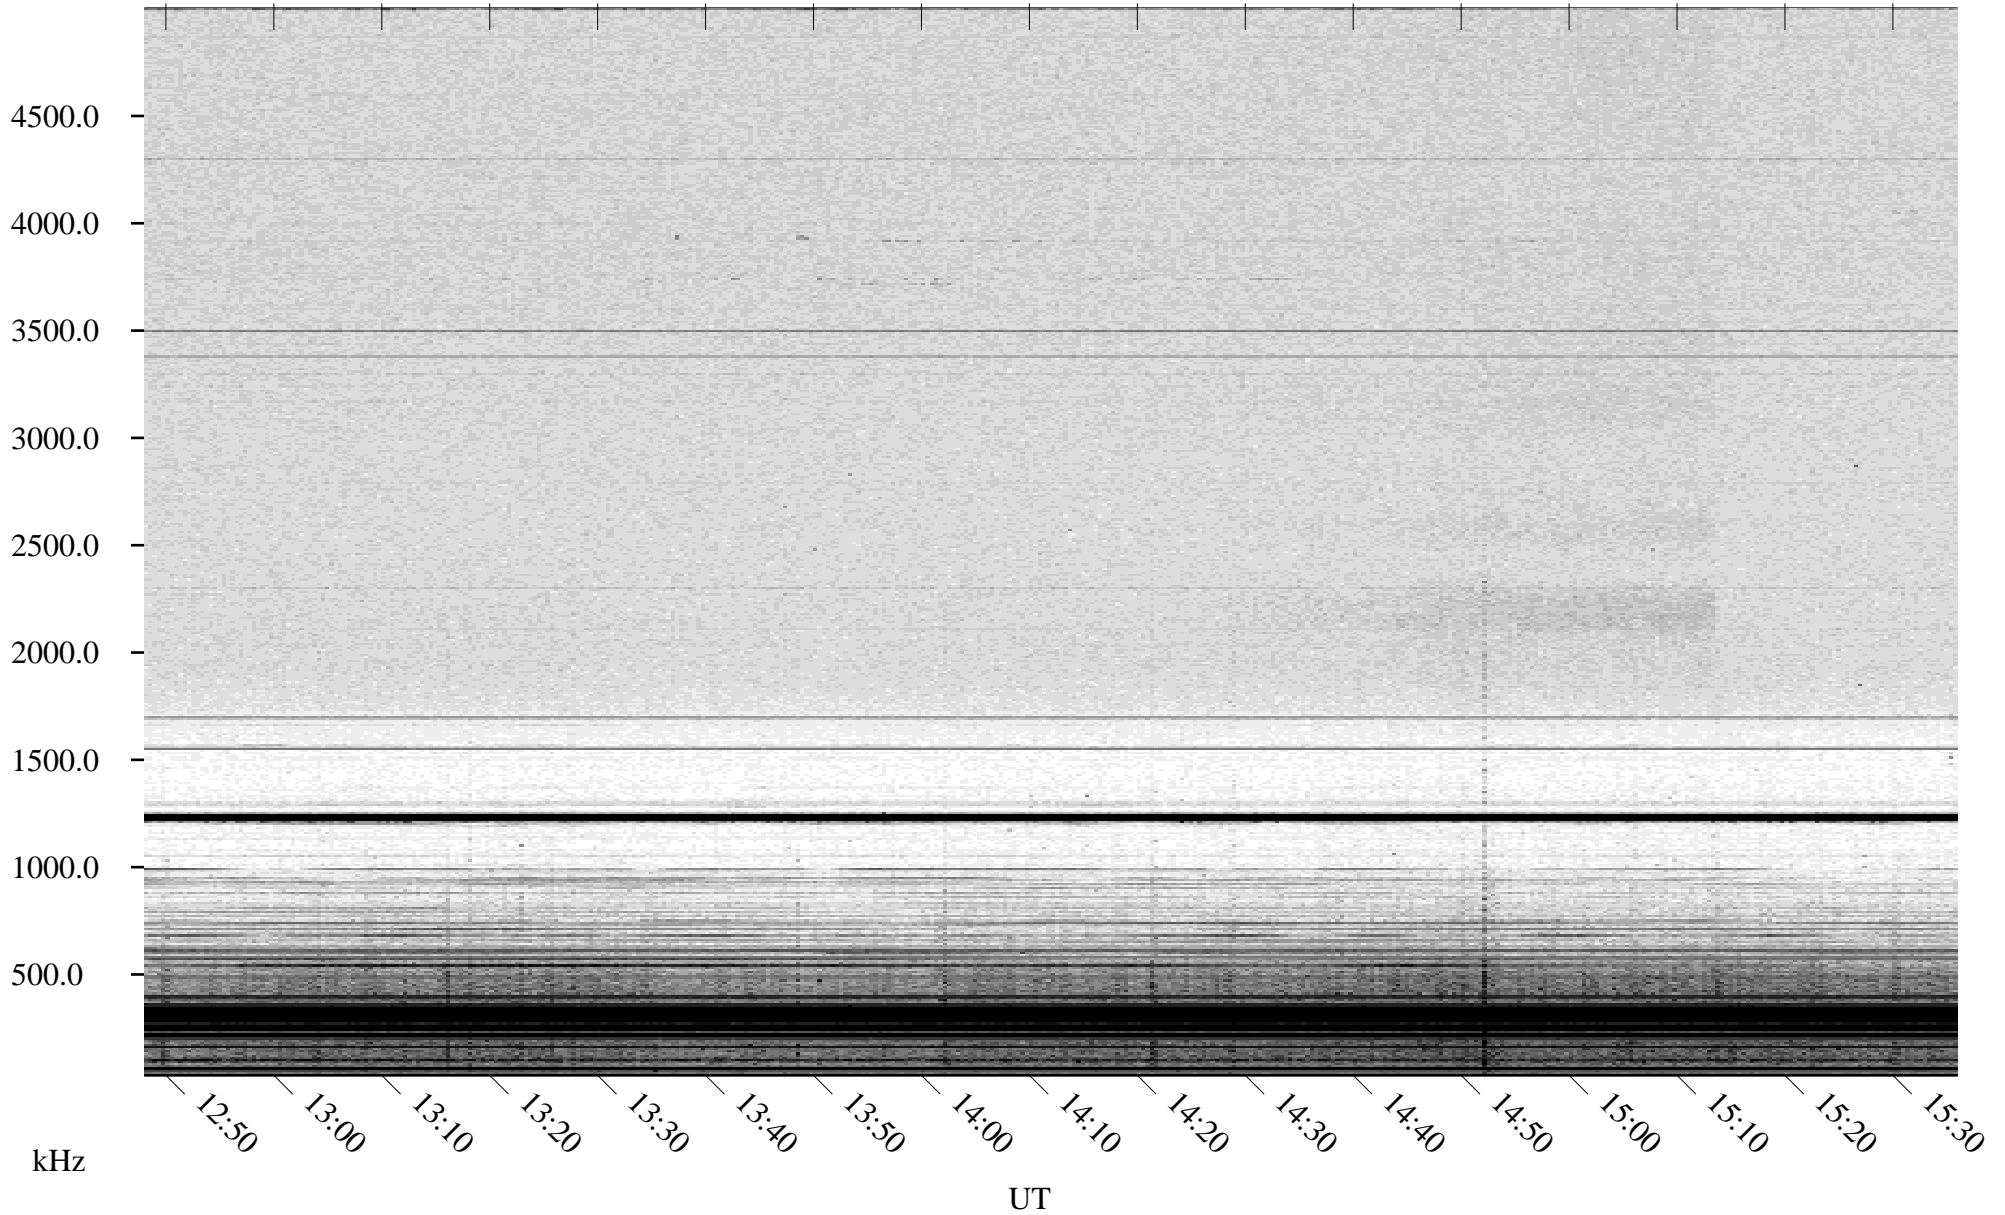

# 05/19/2008 Churchill, Manitoba

Linear Scale    Black = 161    White = 15

ch08139l.r00SUm max\_12

Page 5

# 05/19/2008 Churchill, Manitoba

Linear Scale    Black = 161    White = 15

ch08139l.r00SUm max\_12

Page 6

# 05/19/2008 Churchill, Manitoba

Linear Scale    Black = 161    White = 15

ch08139l.r00SUm max\_12

Page 7

# 05/19/2008 Churchill, Manitoba

Linear Scale    Black = 161    White = 15

ch08139l.r00SUm max\_12