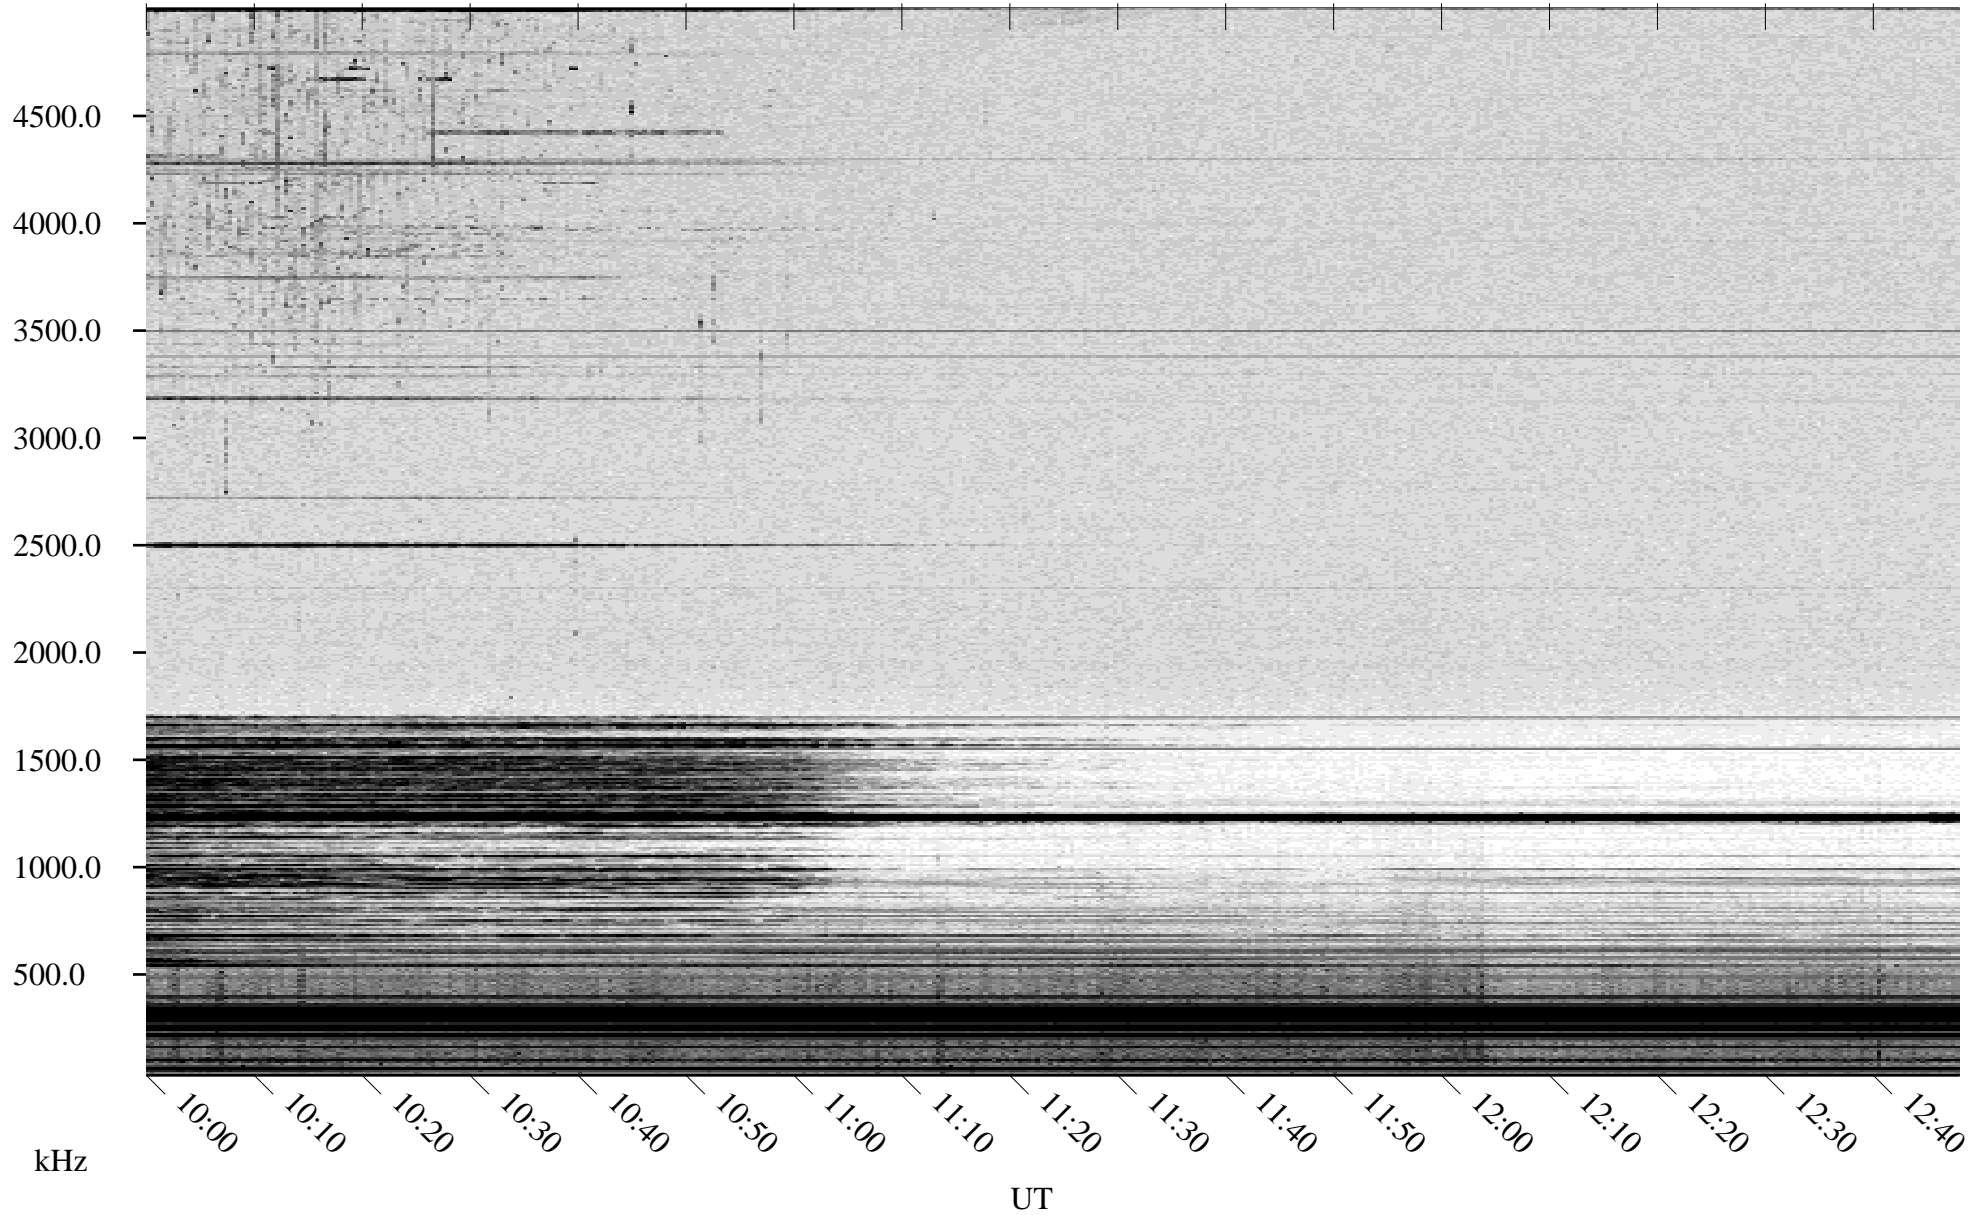

# 05/19/2008 Churchill, Manitoba

Linear Scale    Black = 161    White = 15

ch08139l.r00SUm max\_12

Page 5

# 05/19/2008 Churchill, Manitoba

Linear Scale    Black = 161    White = 15

ch08139l.r00SUm max\_12

Page 6

# 05/19/2008 Churchill, Manitoba

Linear Scale    Black = 161    White = 15

ch08139l.r00SUm max\_12

Page 7

# 05/19/2008 Churchill, Manitoba

Linear Scale    Black = 161    White = 15

ch08139l.r00SUm max\_12