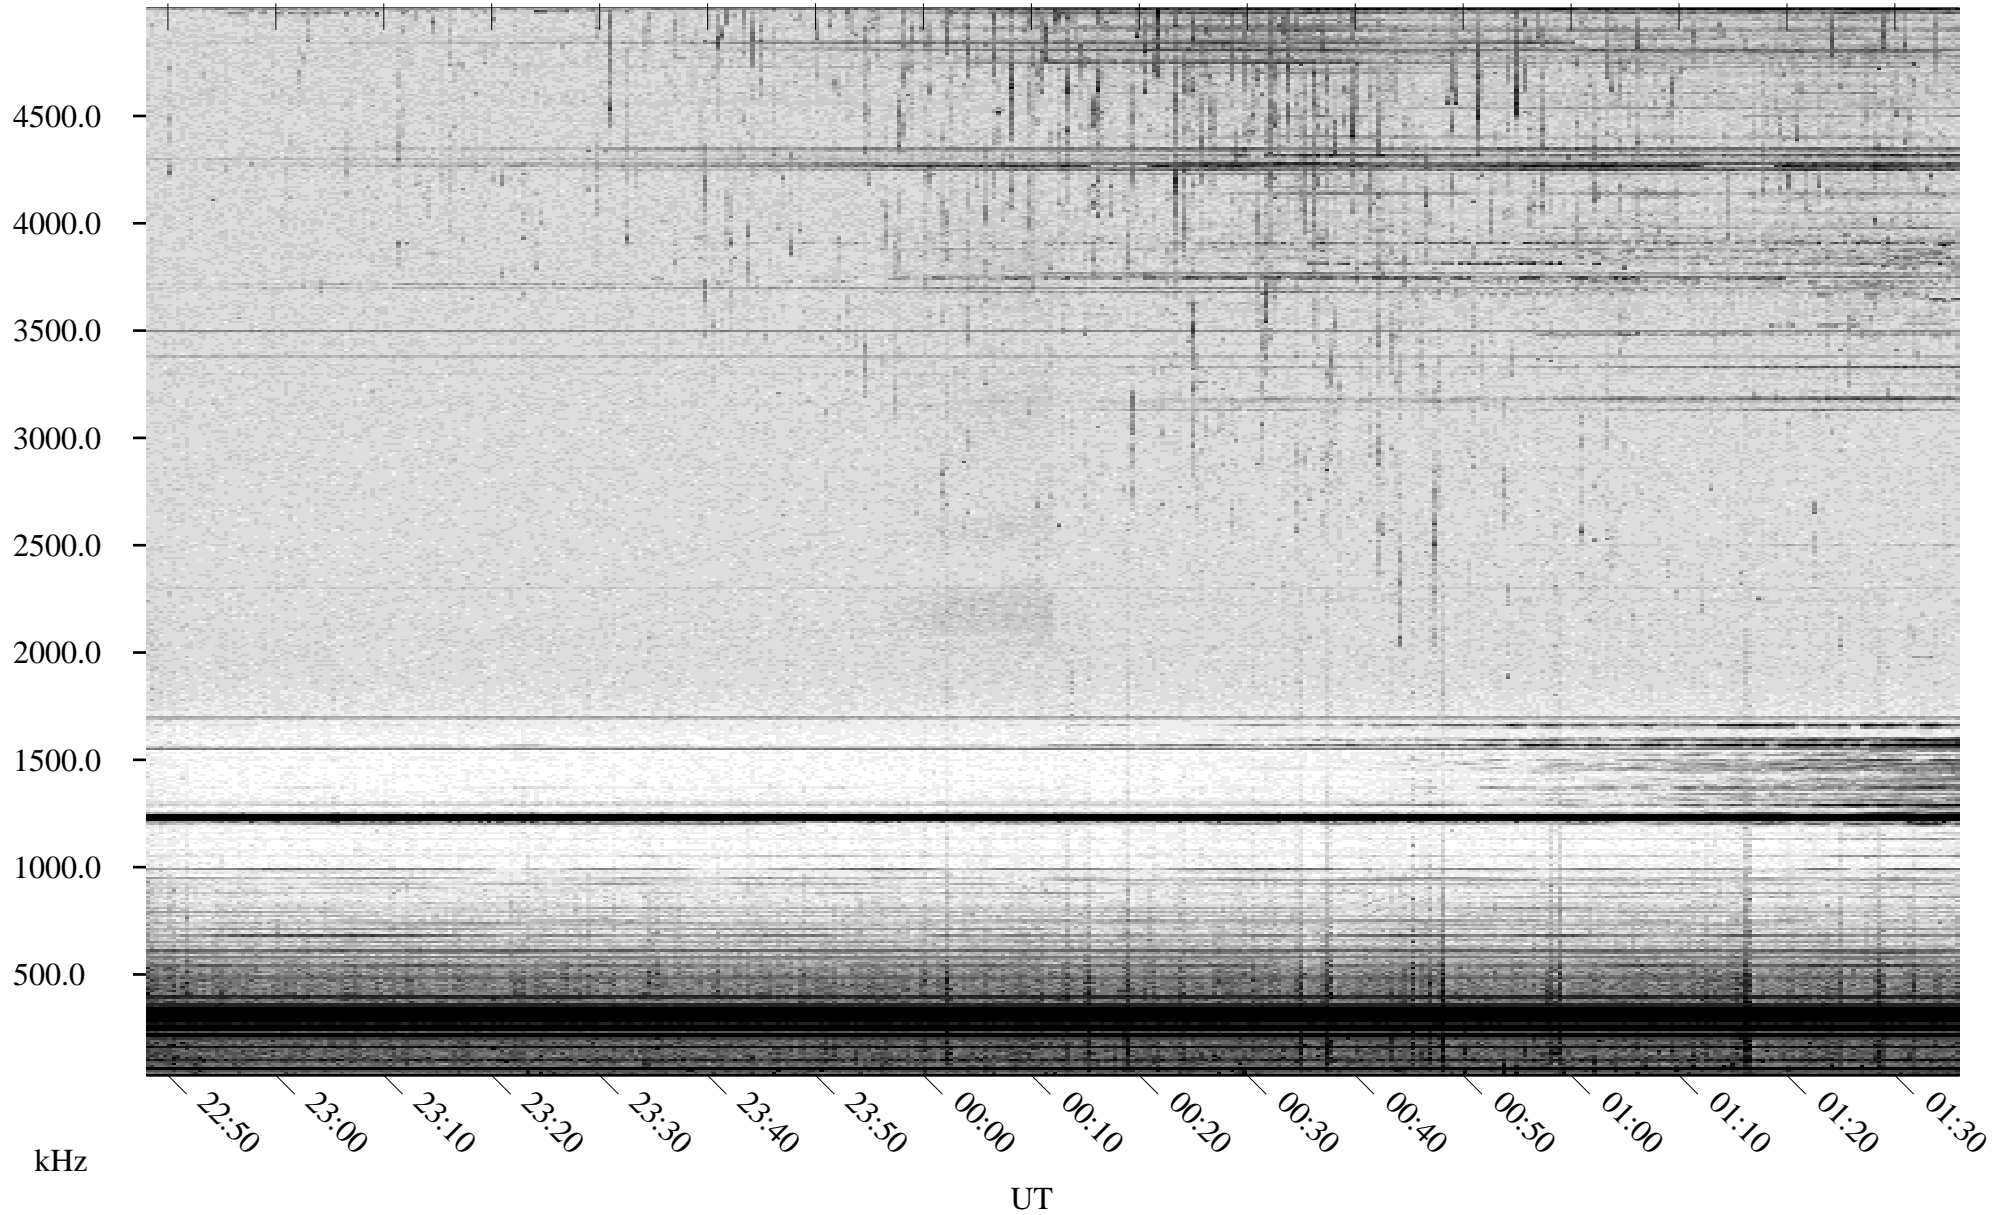

# 05/18/2008 Churchill, Manitoba

Linear Scale    Black = 161    White = 15

ch08139l.r00SUm max\_12

Page 1

# 05/18/2008 Churchill, Manitoba

Linear Scale    Black = 161    White = 15

ch08139l.r00SUm max\_12

Page 2

# 05/19/2008 Churchill, Manitoba

Linear Scale    Black = 161    White = 15

ch08139l.r00SUm max\_12

Page 3

# 05/19/2008 Churchill, Manitoba

Linear Scale    Black = 161    White = 15

ch08139l.r00SUm max\_12

Page 4