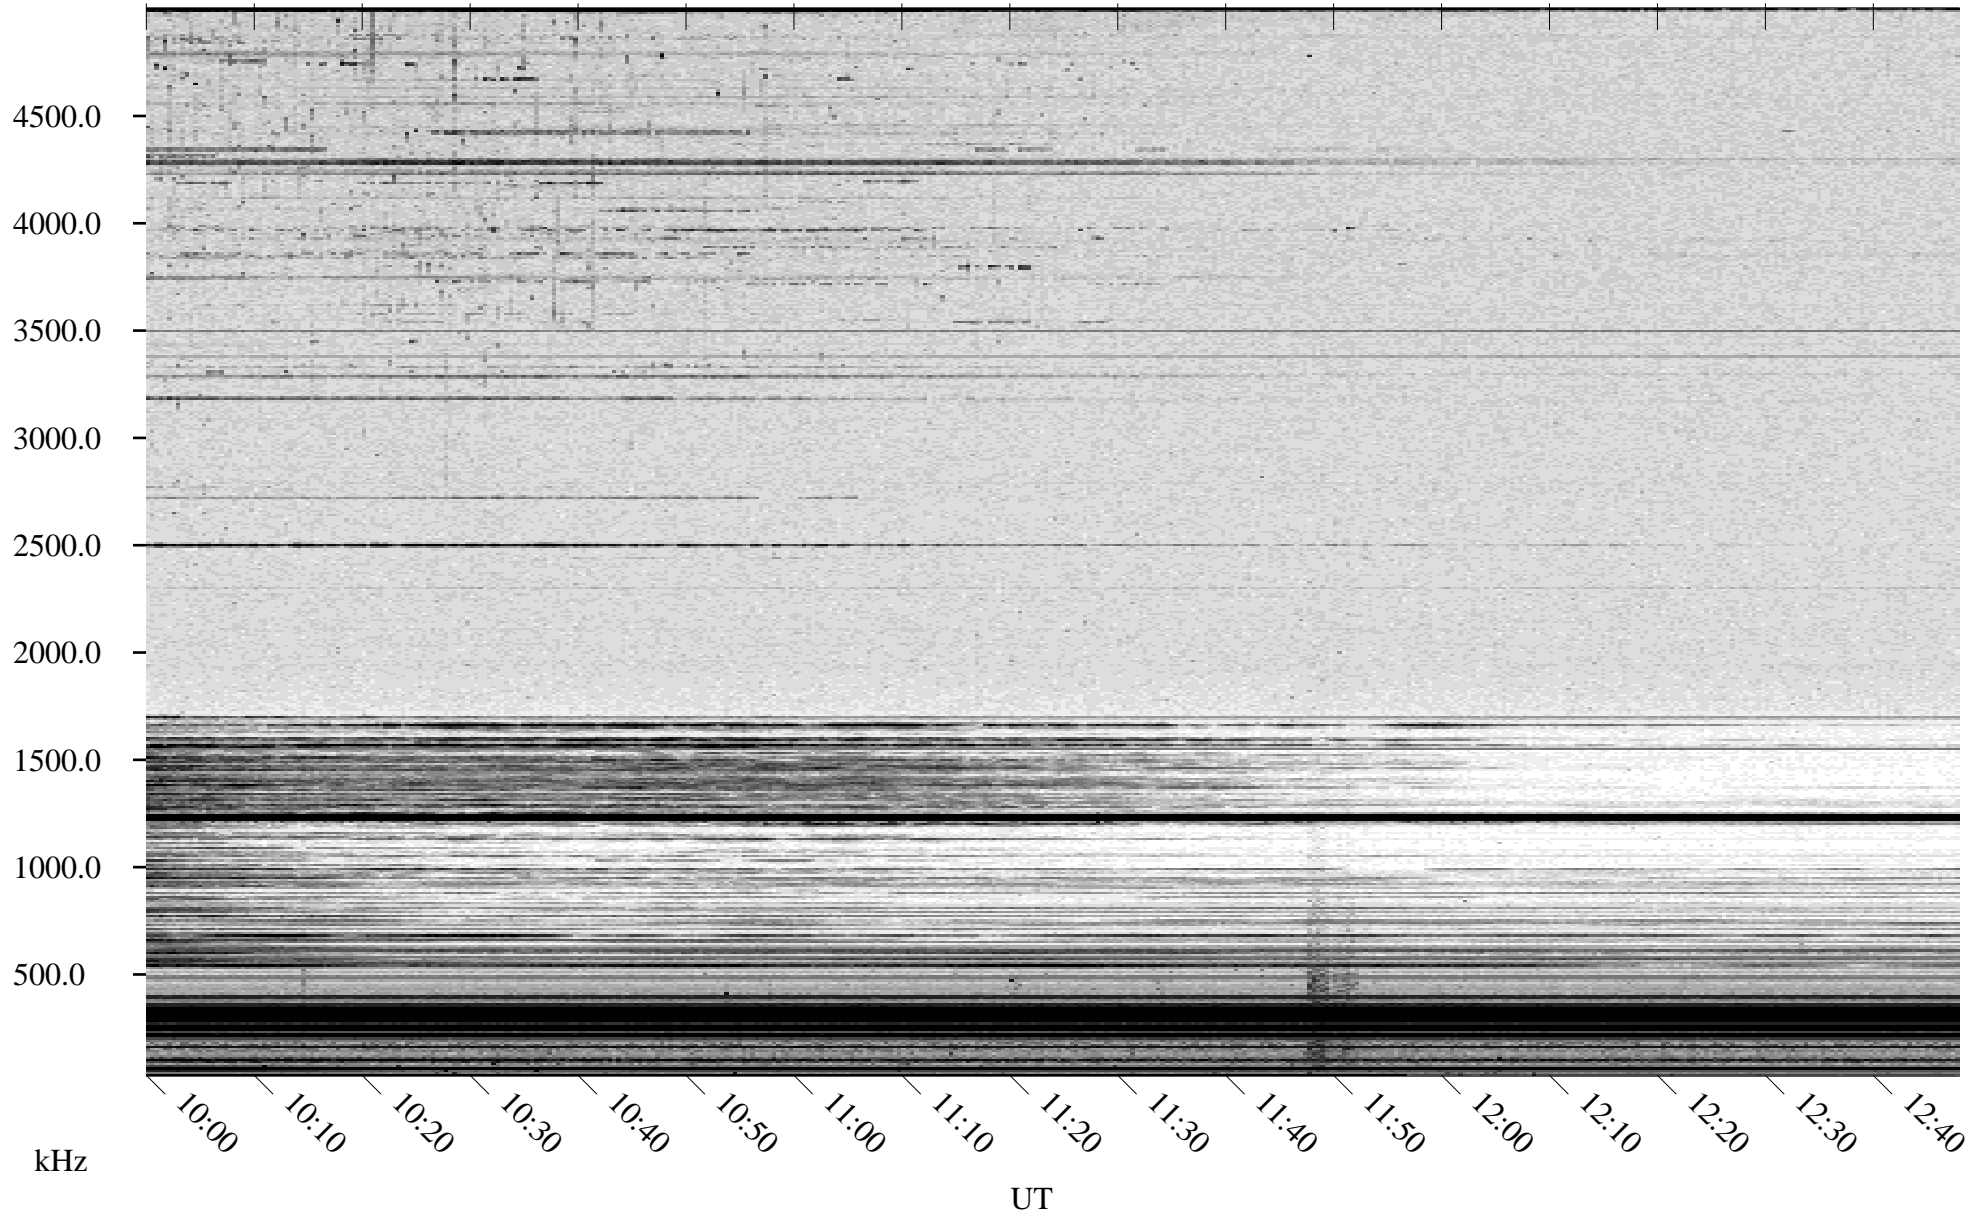

# 05/20/2008 Churchill, Manitoba

Linear Scale    Black = 161    White = 15

ch08140l.r00SUm max\_12

Page 4

# 05/20/2008 Churchill, Manitoba

Linear Scale    Black = 161    White = 15

ch08140l.r00SUm max\_12

Page 5

# 05/20/2008 Churchill, Manitoba

Linear Scale    Black = 161    White = 15

ch08140l.r00SUm max\_12

Page 6

# 05/20/2008 Churchill, Manitoba

Linear Scale    Black = 161    White = 15

ch08140l.r00SUm max\_12

Page 7