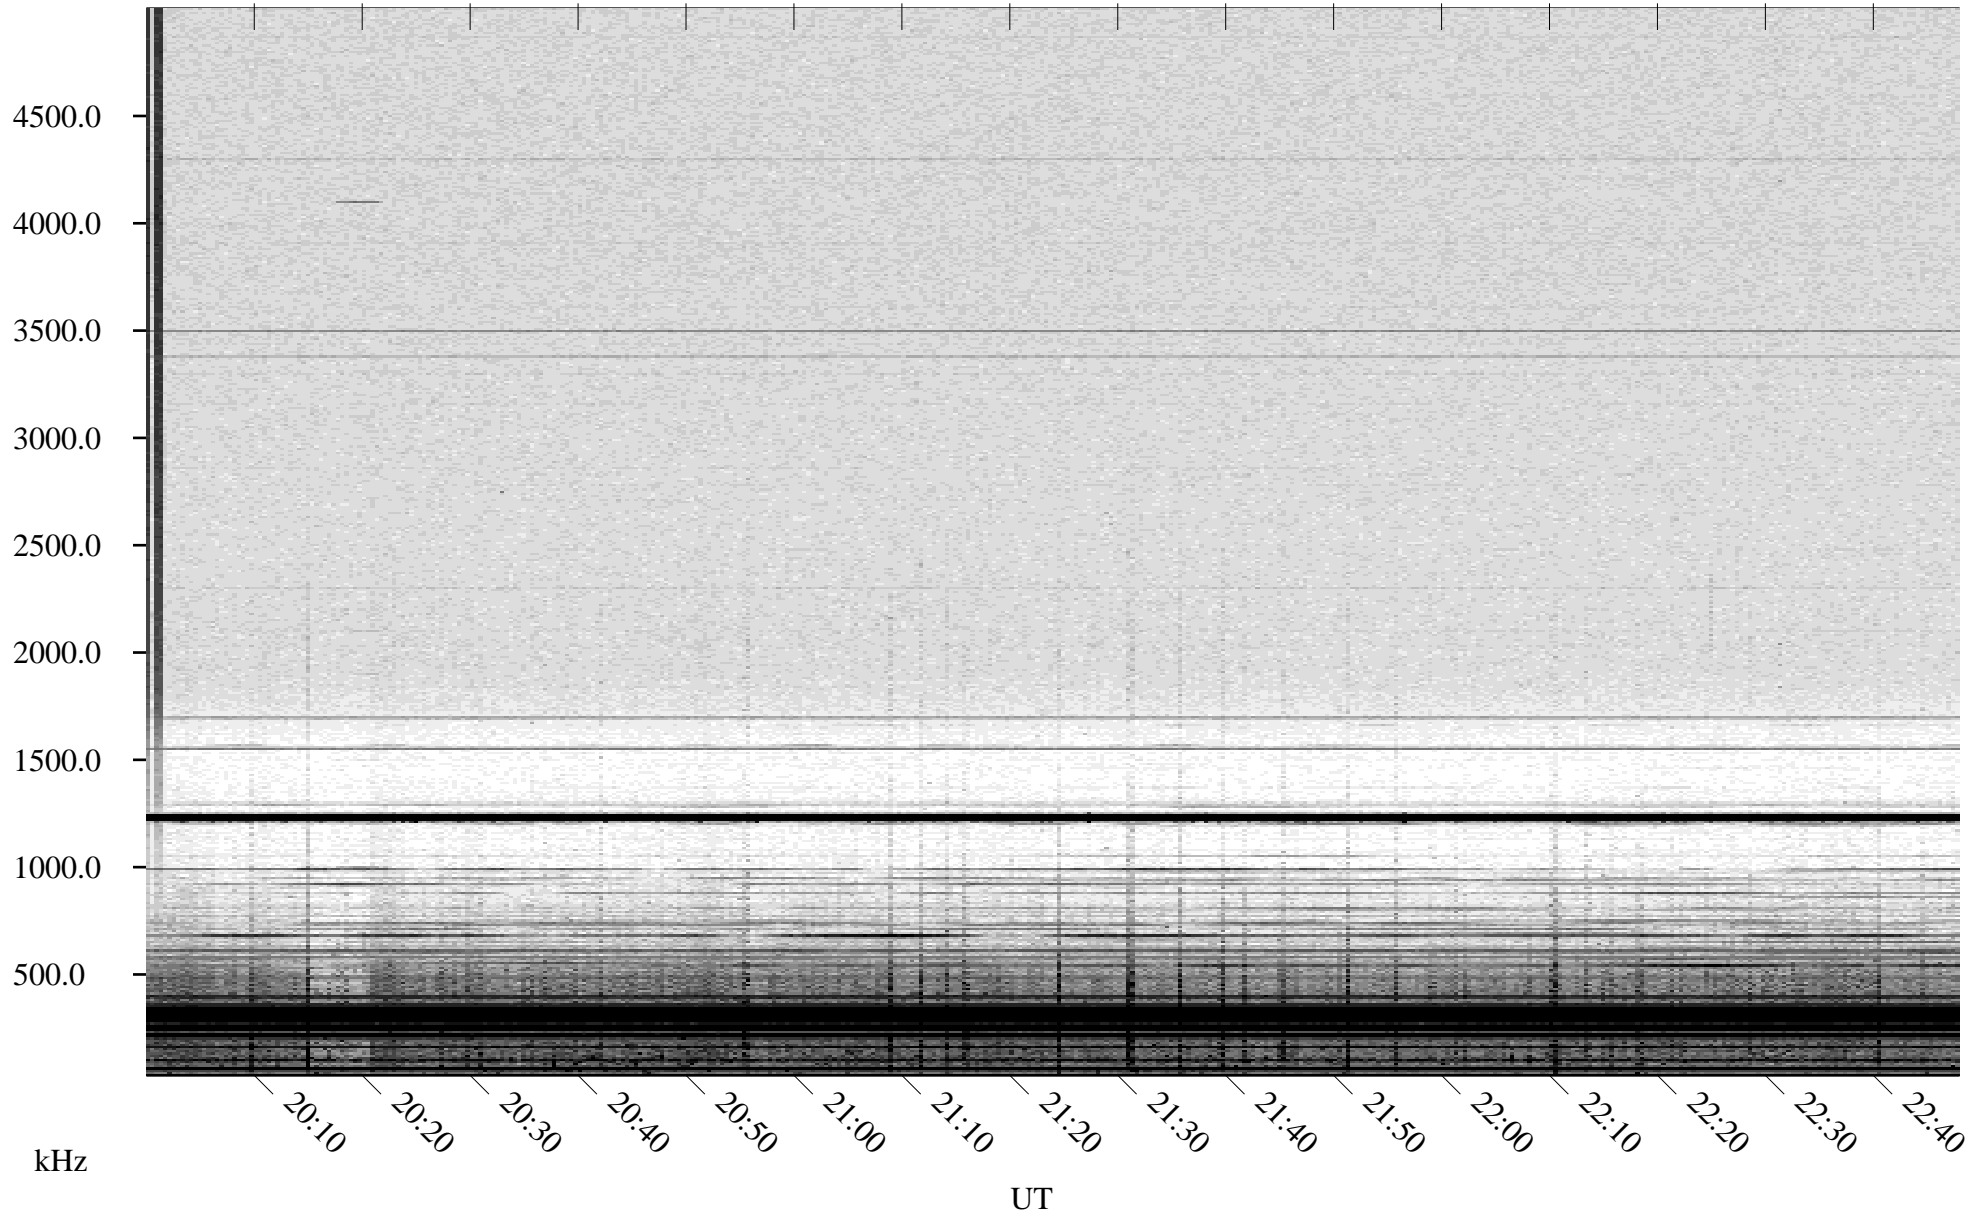

# 05/19/2008 Churchill, Manitoba

Linear Scale    Black = 161    White = 15

ch08140l.r00SUm max\_12

Page 1

# 05/19/2008 Churchill, Manitoba

Linear Scale    Black = 161    White = 15

ch08140l.r00SUm max\_12

Page 2

# 05/20/2008 Churchill, Manitoba

Linear Scale    Black = 161    White = 15

ch08140l.r00SUm max\_12

Page 3

# 05/20/2008 Churchill, Manitoba

Linear Scale    Black = 161    White = 15

ch08140l.r00SUm max\_12

Page 4