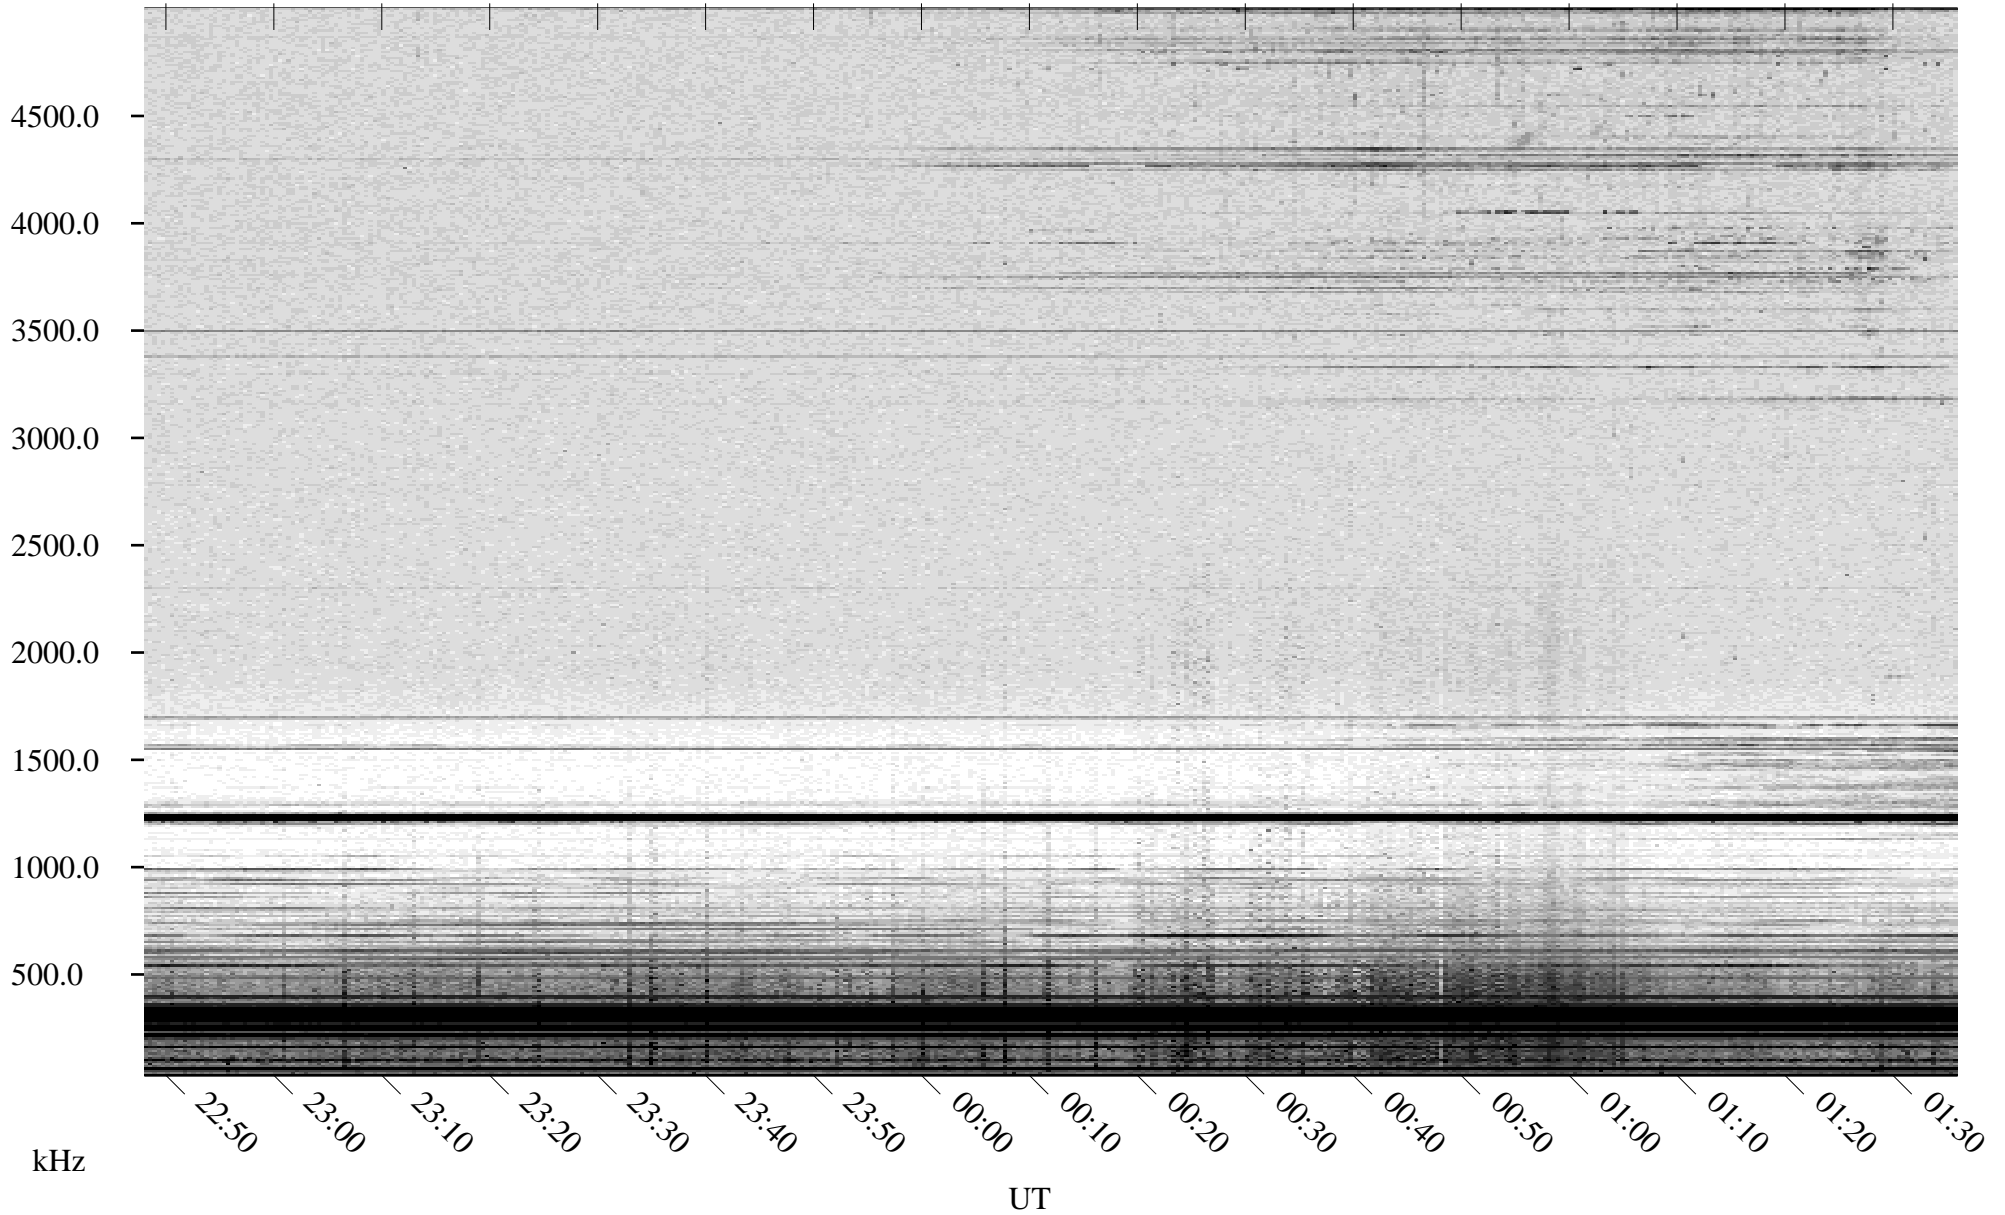

# 05/19/2008 Churchill, Manitoba

Linear Scale    Black = 161    White = 15

ch08140l.r00SUm max\_12

Page 1

# 05/19/2008 Churchill, Manitoba

Linear Scale    Black = 161    White = 15

ch08140l.r00SUm max\_12

Page 2

# 05/20/2008 Churchill, Manitoba

Linear Scale    Black = 161    White = 15

ch08140l.r00SUm max\_12

Page 3

# 05/20/2008 Churchill, Manitoba

Linear Scale    Black = 161    White = 15

ch08140l.r00SUm max\_12

Page 4