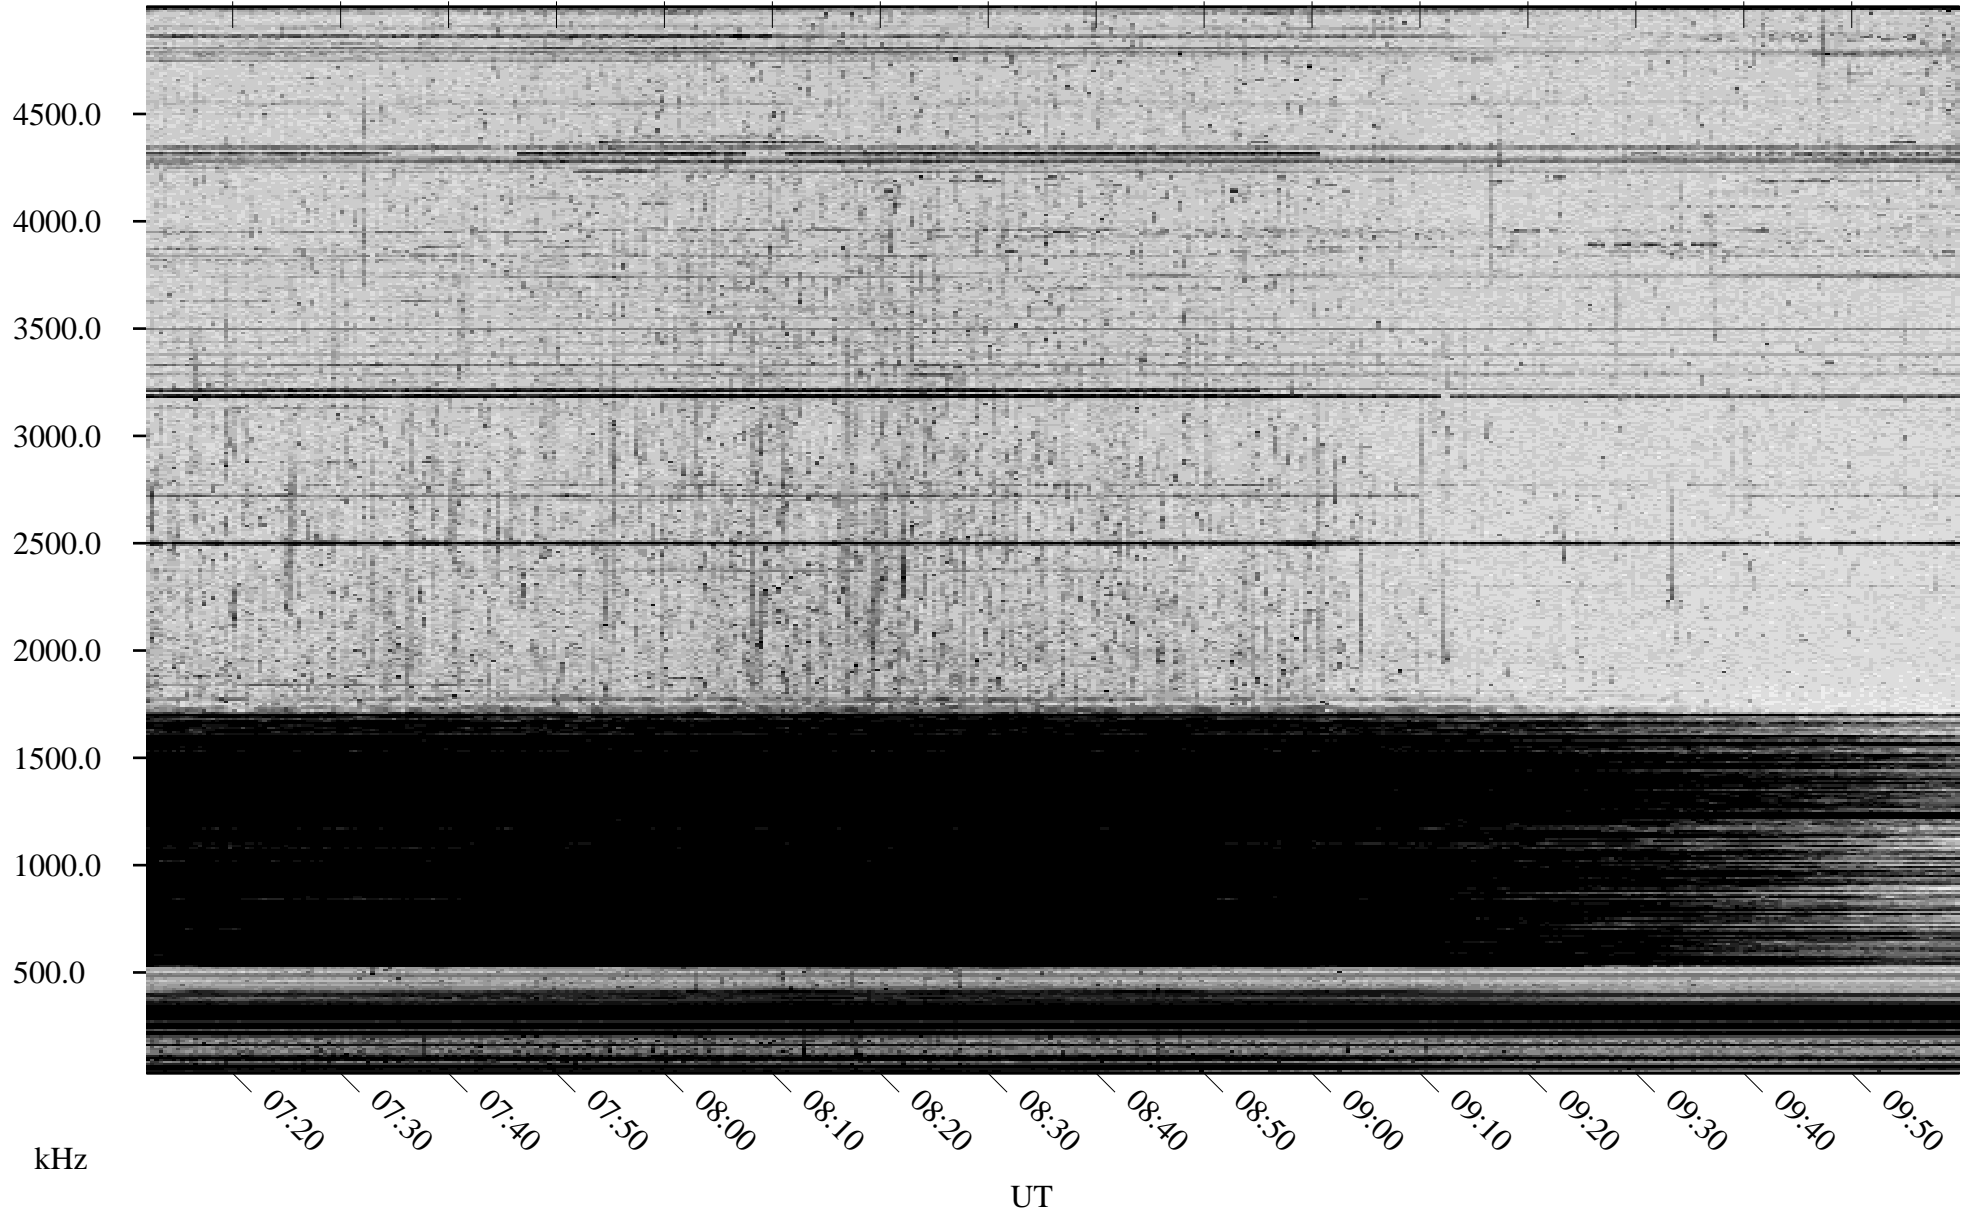

# 05/20/2008 Churchill, Manitoba

Linear Scale    Black = 161    White = 15

ch08140l.r00SUm max\_12

Page 4

# 05/20/2008 Churchill, Manitoba

Linear Scale    Black = 161    White = 15

ch08140l.r00SUm max\_12

Page 5