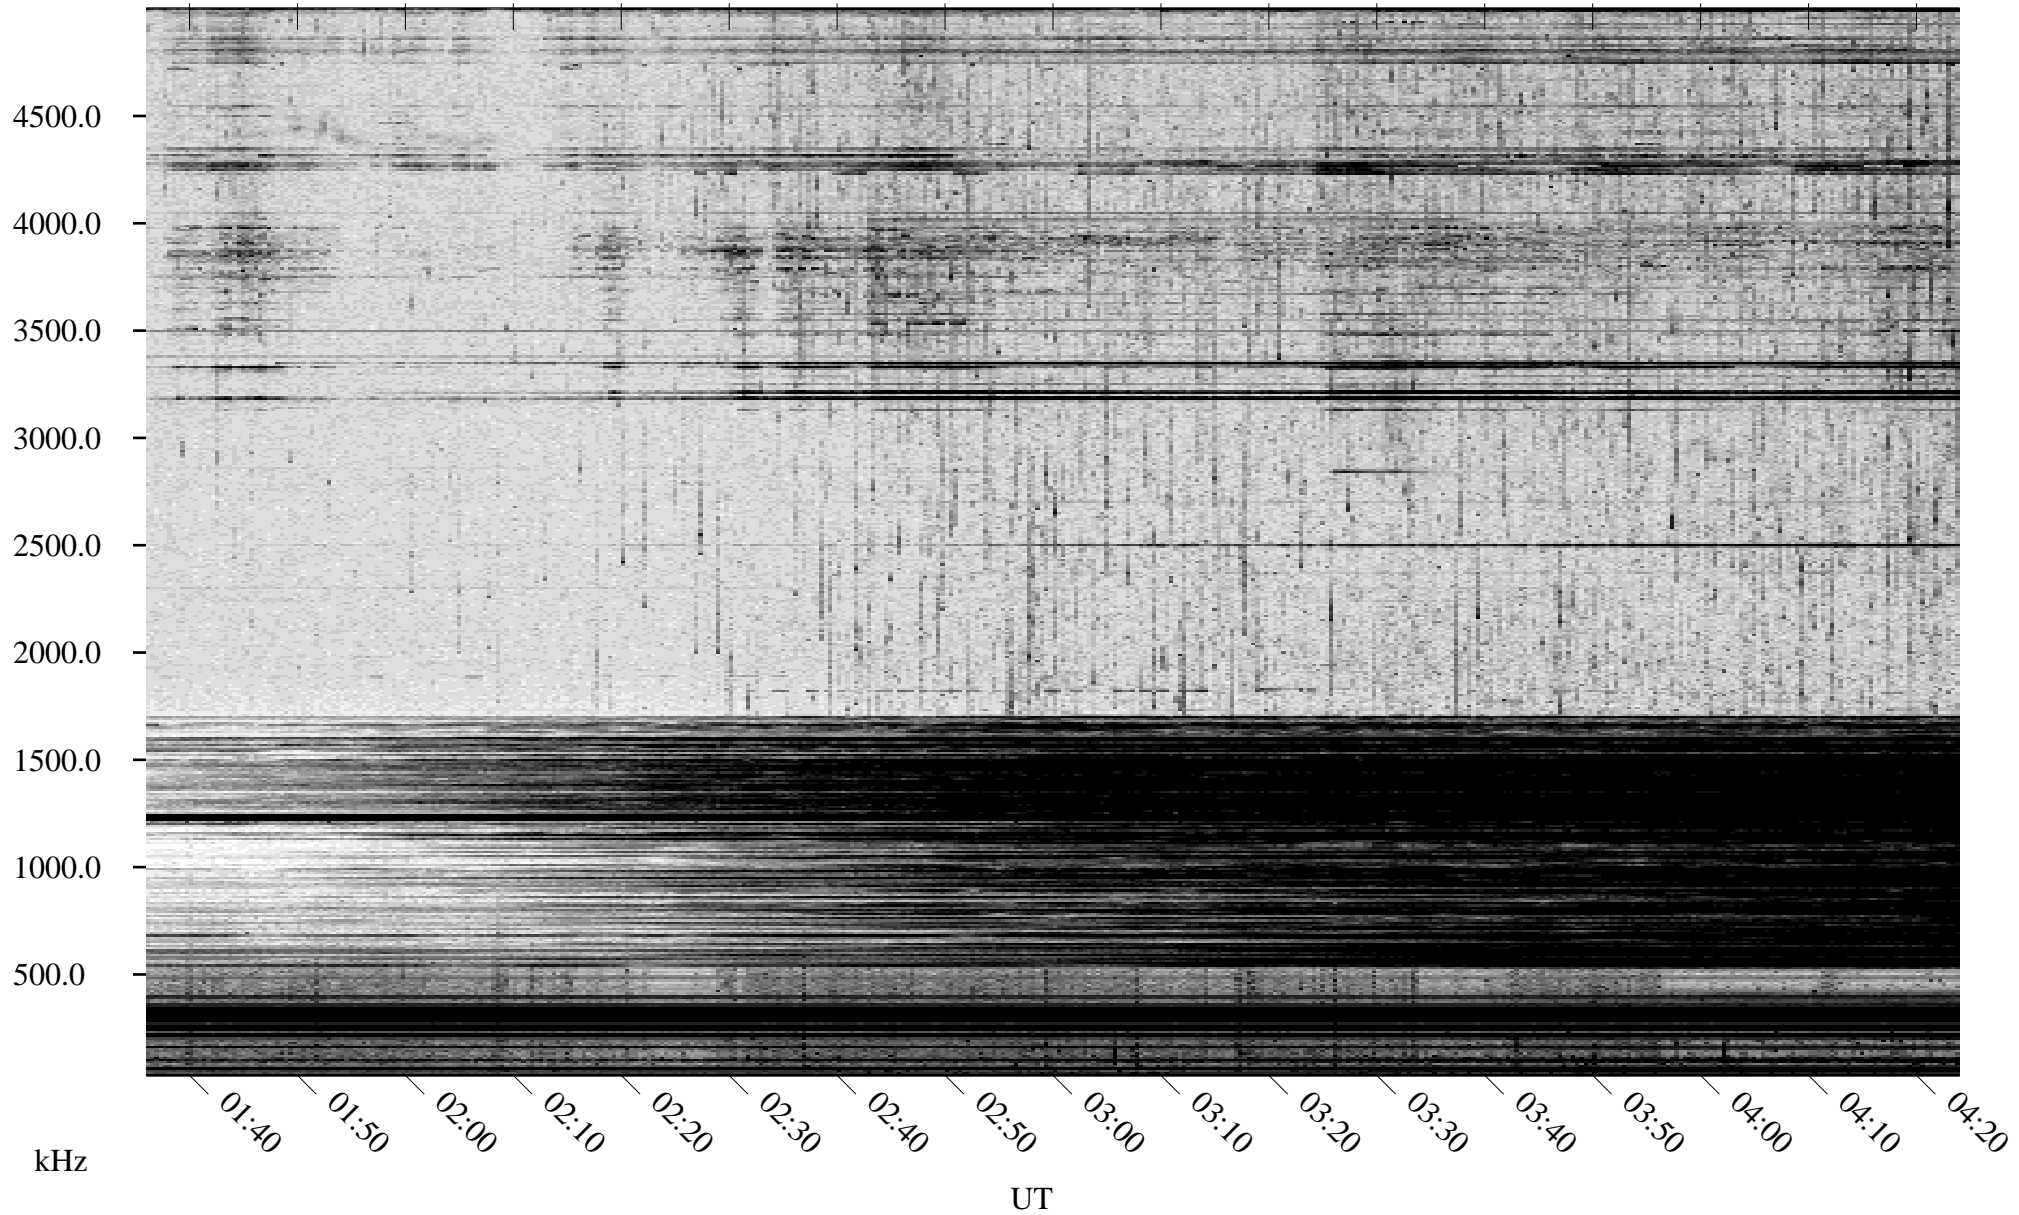

# 05/19/2008 Churchill, Manitoba

Linear Scale    Black = 161    White = 15

ch08140l.r00SUm max\_12

Page 1

# 05/19/2008 Churchill, Manitoba

Linear Scale    Black = 161    White = 15

ch08140l.r00SUm max\_12

Page 2

# 05/20/2008 Churchill, Manitoba

Linear Scale    Black = 161    White = 15

ch08140l.r00SUm max\_12

Page 3

# 05/20/2008 Churchill, Manitoba

Linear Scale    Black = 161    White = 15

ch08140l.r00SUm max\_12

Page 4