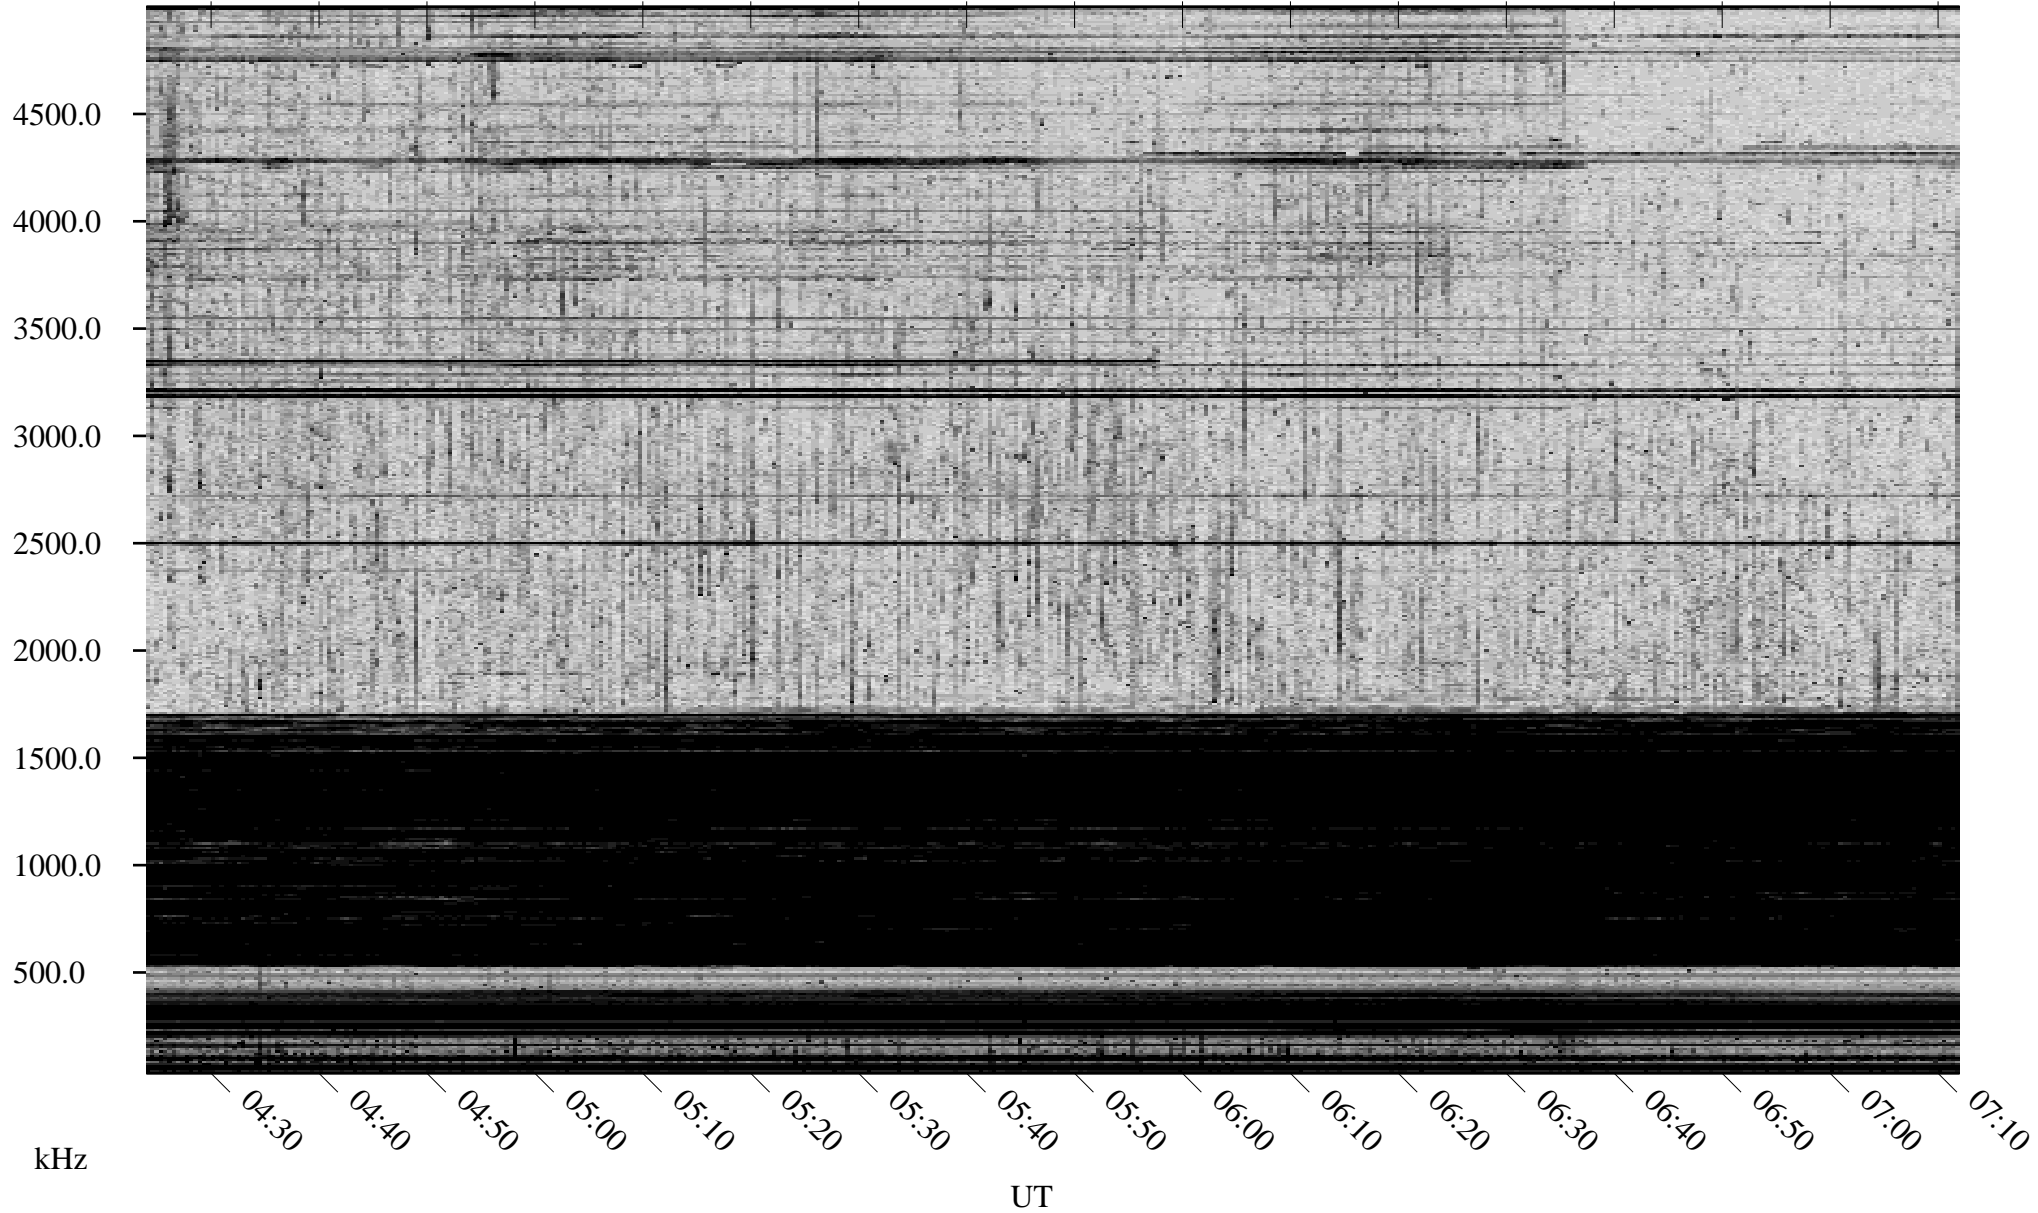

# 05/19/2008 Churchill, Manitoba

Linear Scale    Black = 161    White = 15

ch08140l.r00SUm max\_12

Page 1

# 05/20/2008 Churchill, Manitoba

Linear Scale    Black = 161    White = 15

ch08140l.r00SUm max\_12

Page 3

# 05/20/2008 Churchill, Manitoba

Linear Scale    Black = 161    White = 15

ch08140l.r00SUm max\_12

Page 4

# 05/20/2008 Churchill, Manitoba

Linear Scale    Black = 161    White = 15

ch08140l.r00SUm max\_12

Page 5