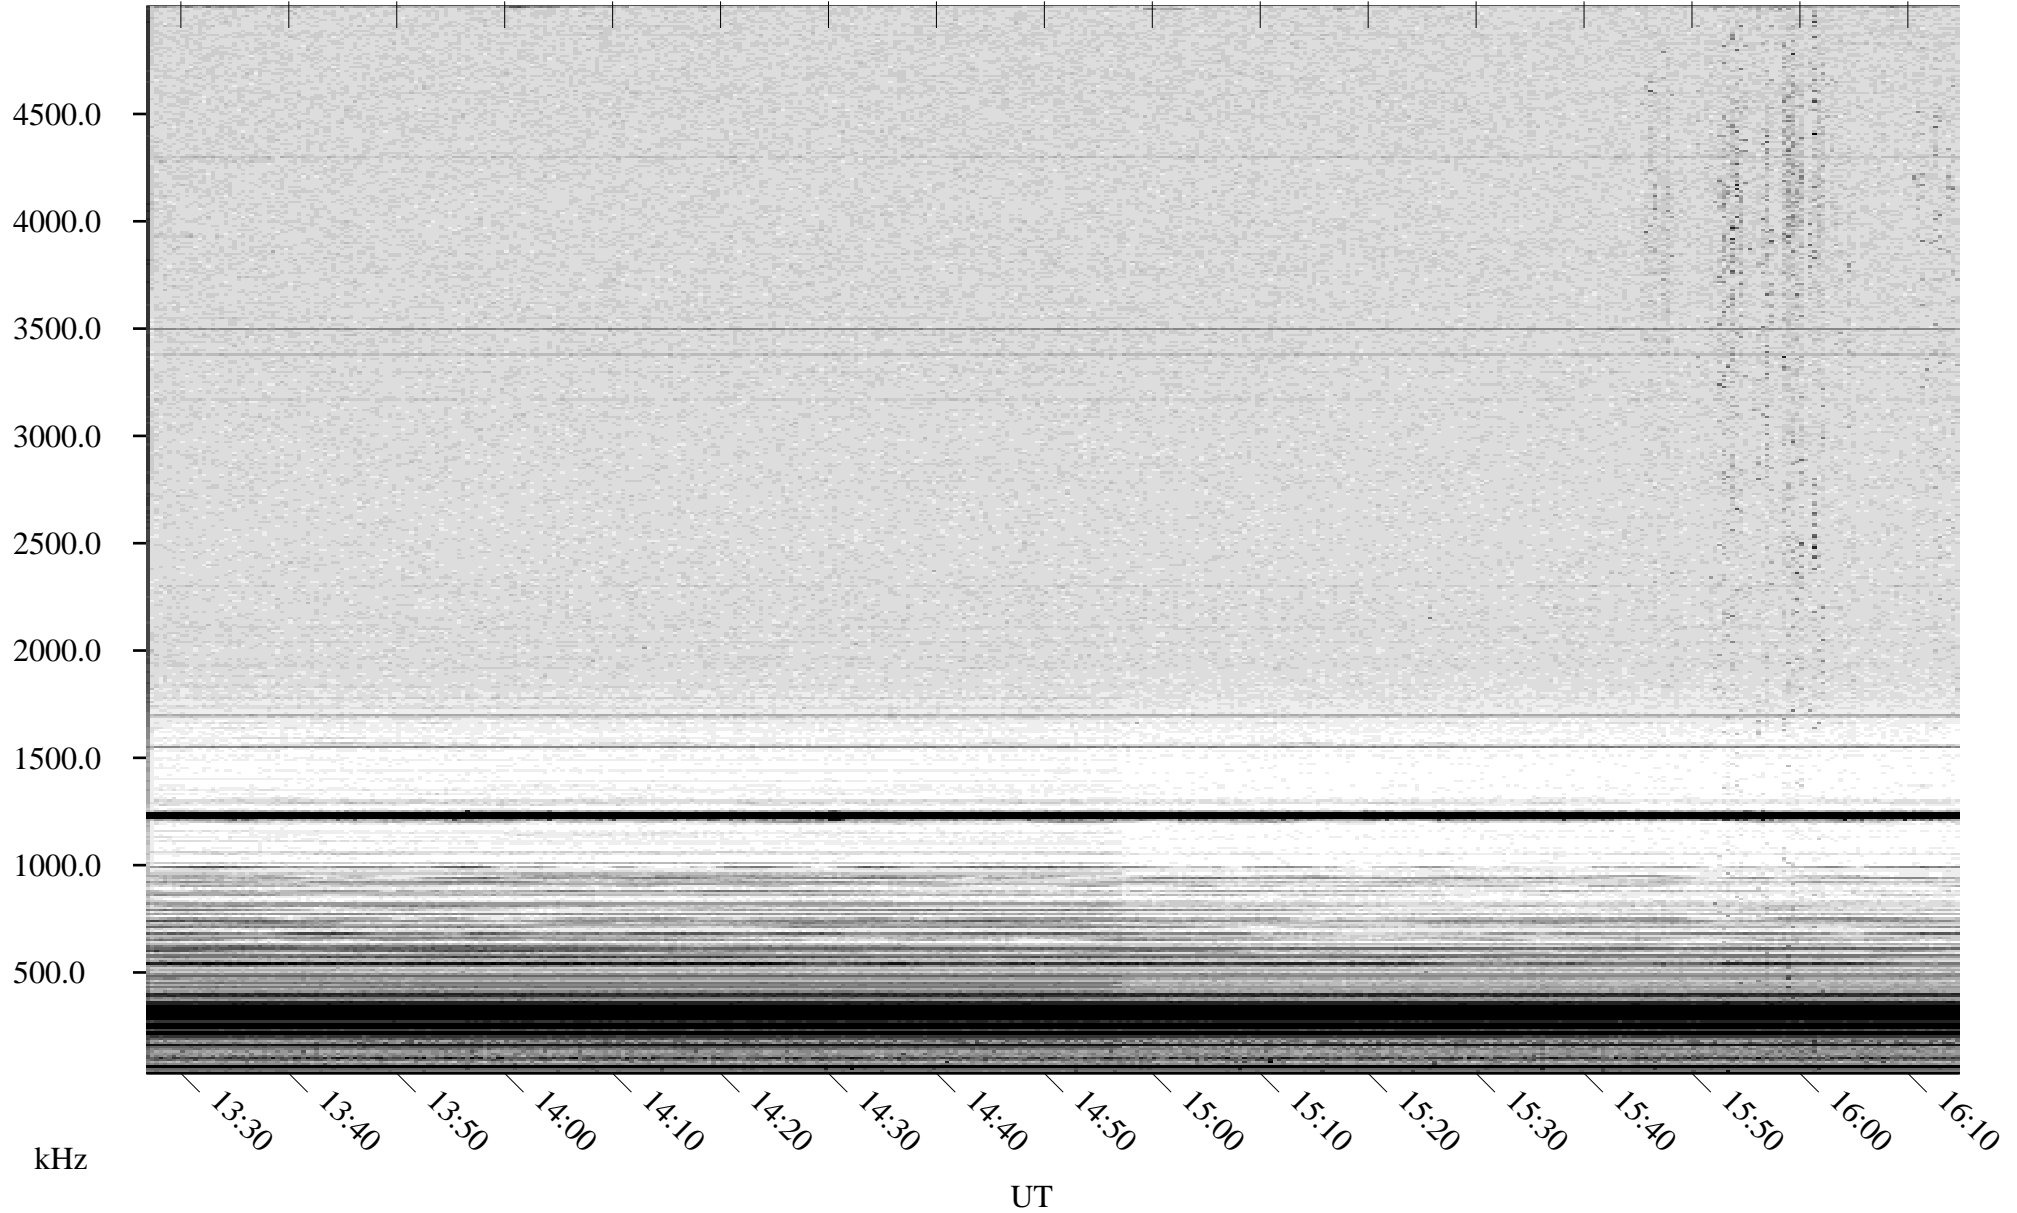

05/21/2008 Churchill, Manitoba

Linear Scale Black = 161 White = 15

ch08142l.r00SUm max_12

Page 1

05/21/2008 Churchill, Manitoba

Linear Scale Black = 161 White = 15

ch08142l.r00SUm max_12

Page 2