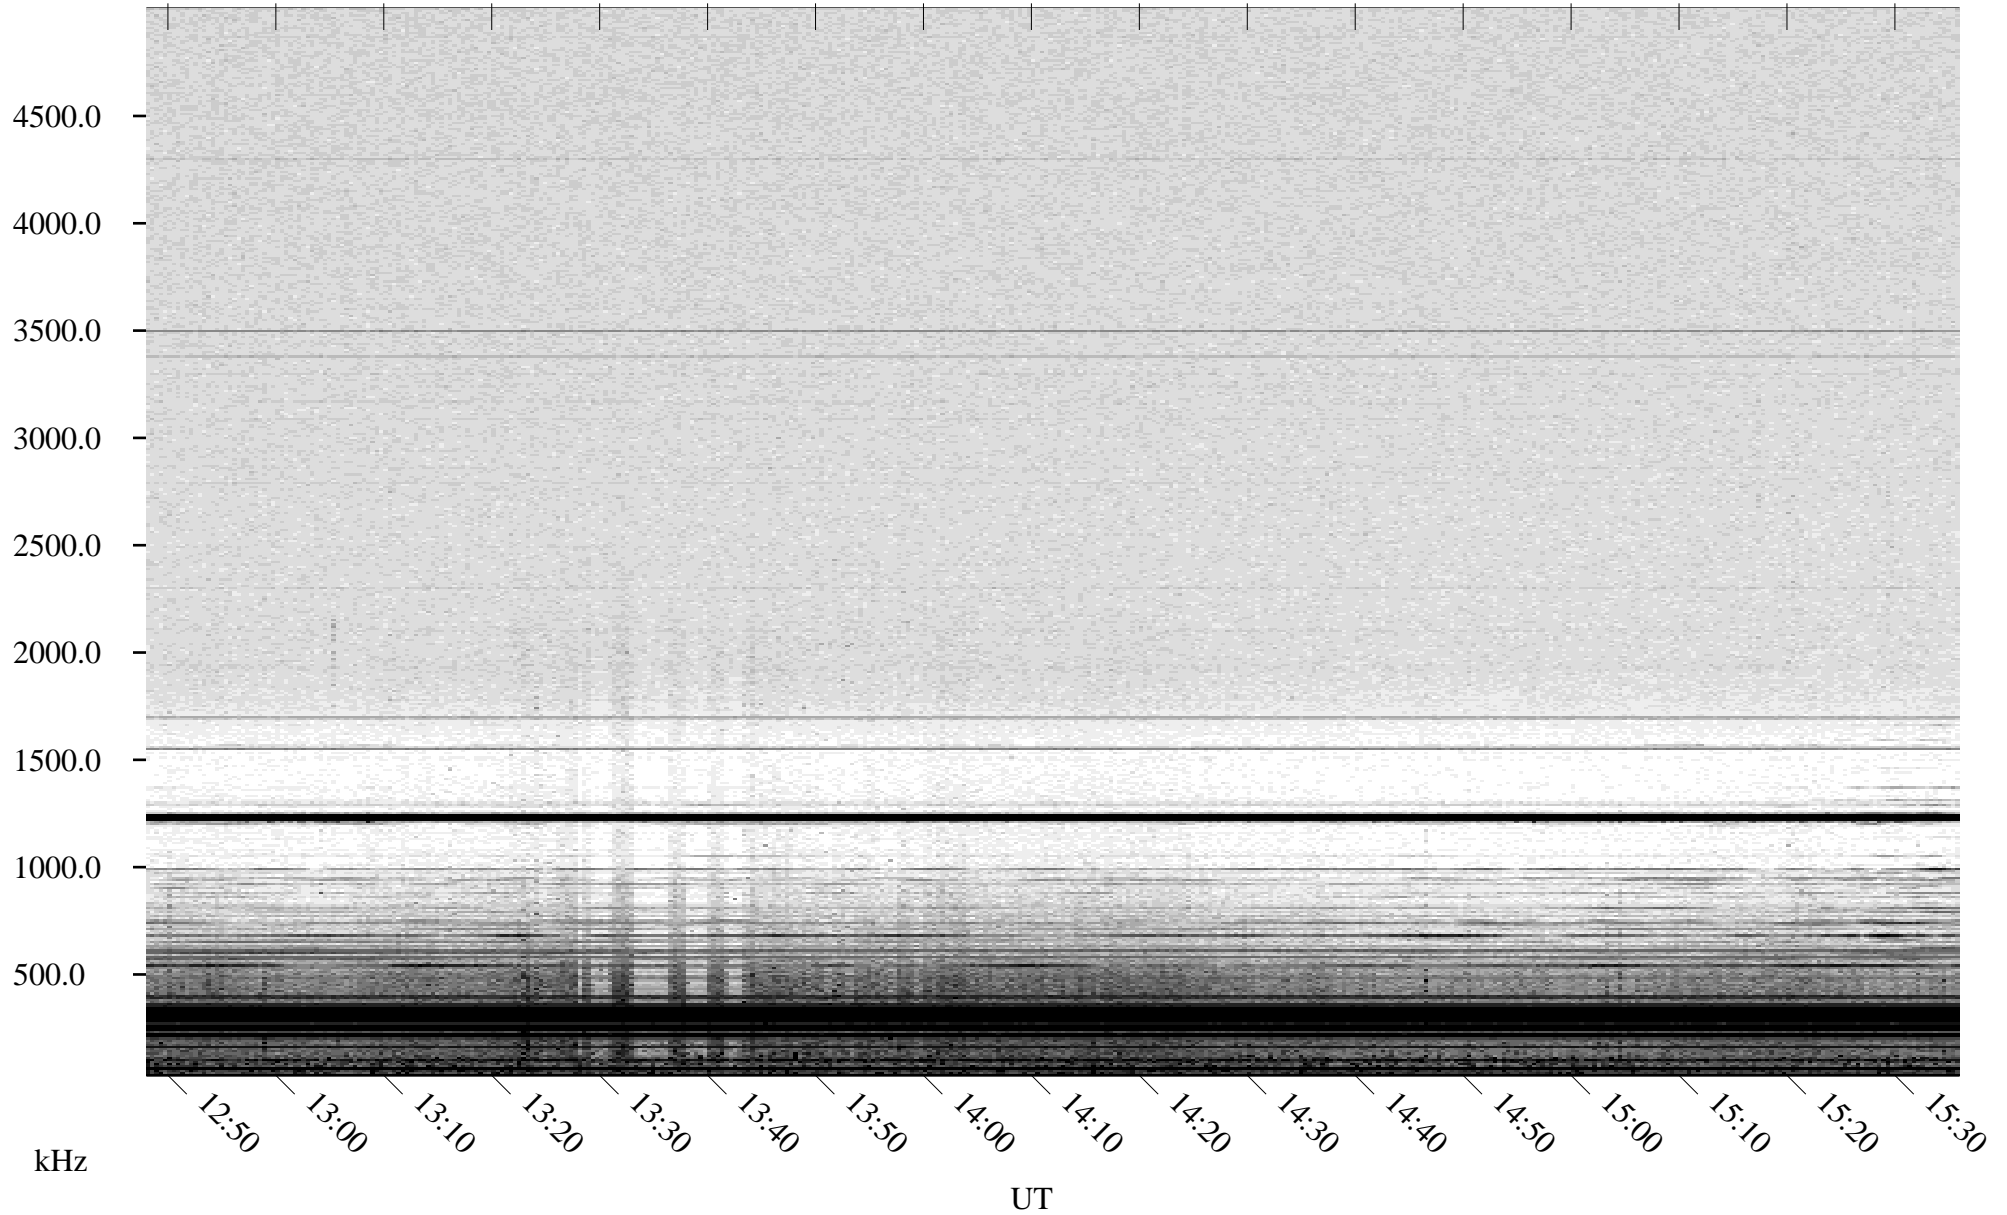

05/22/2008 Churchill, Manitoba

Linear Scale Black = 161 White = 15

ch08143l.r00SUm max_12

Page 1

05/22/2008 Churchill, Manitoba

Linear Scale Black = 161 White = 15

ch08143l.r00SUm max_12

Page 2

05/23/2008 Churchill, Manitoba

Linear Scale Black = 161 White = 15

ch08143l.r00SUm max_12

Page 3

05/23/2008 Churchill, Manitoba

Linear Scale Black = 161 White = 15

ch08143l.r00SUm max_12

Page 4

05/23/2008 Churchill, Manitoba

Linear Scale Black = 161 White = 15

ch08143l.r00SUm max_12

Page 5

05/23/2008 Churchill, Manitoba

Linear Scale Black = 161 White = 15

ch08143l.r00SUm max_12

Page 6

05/23/2008 Churchill, Manitoba

Linear Scale Black = 161 White = 15

ch08143l.r00SUm max_12

Page 7

05/23/2008 Churchill, Manitoba

Linear Scale Black = 161 White = 15

ch08143l.r00SUm max_12