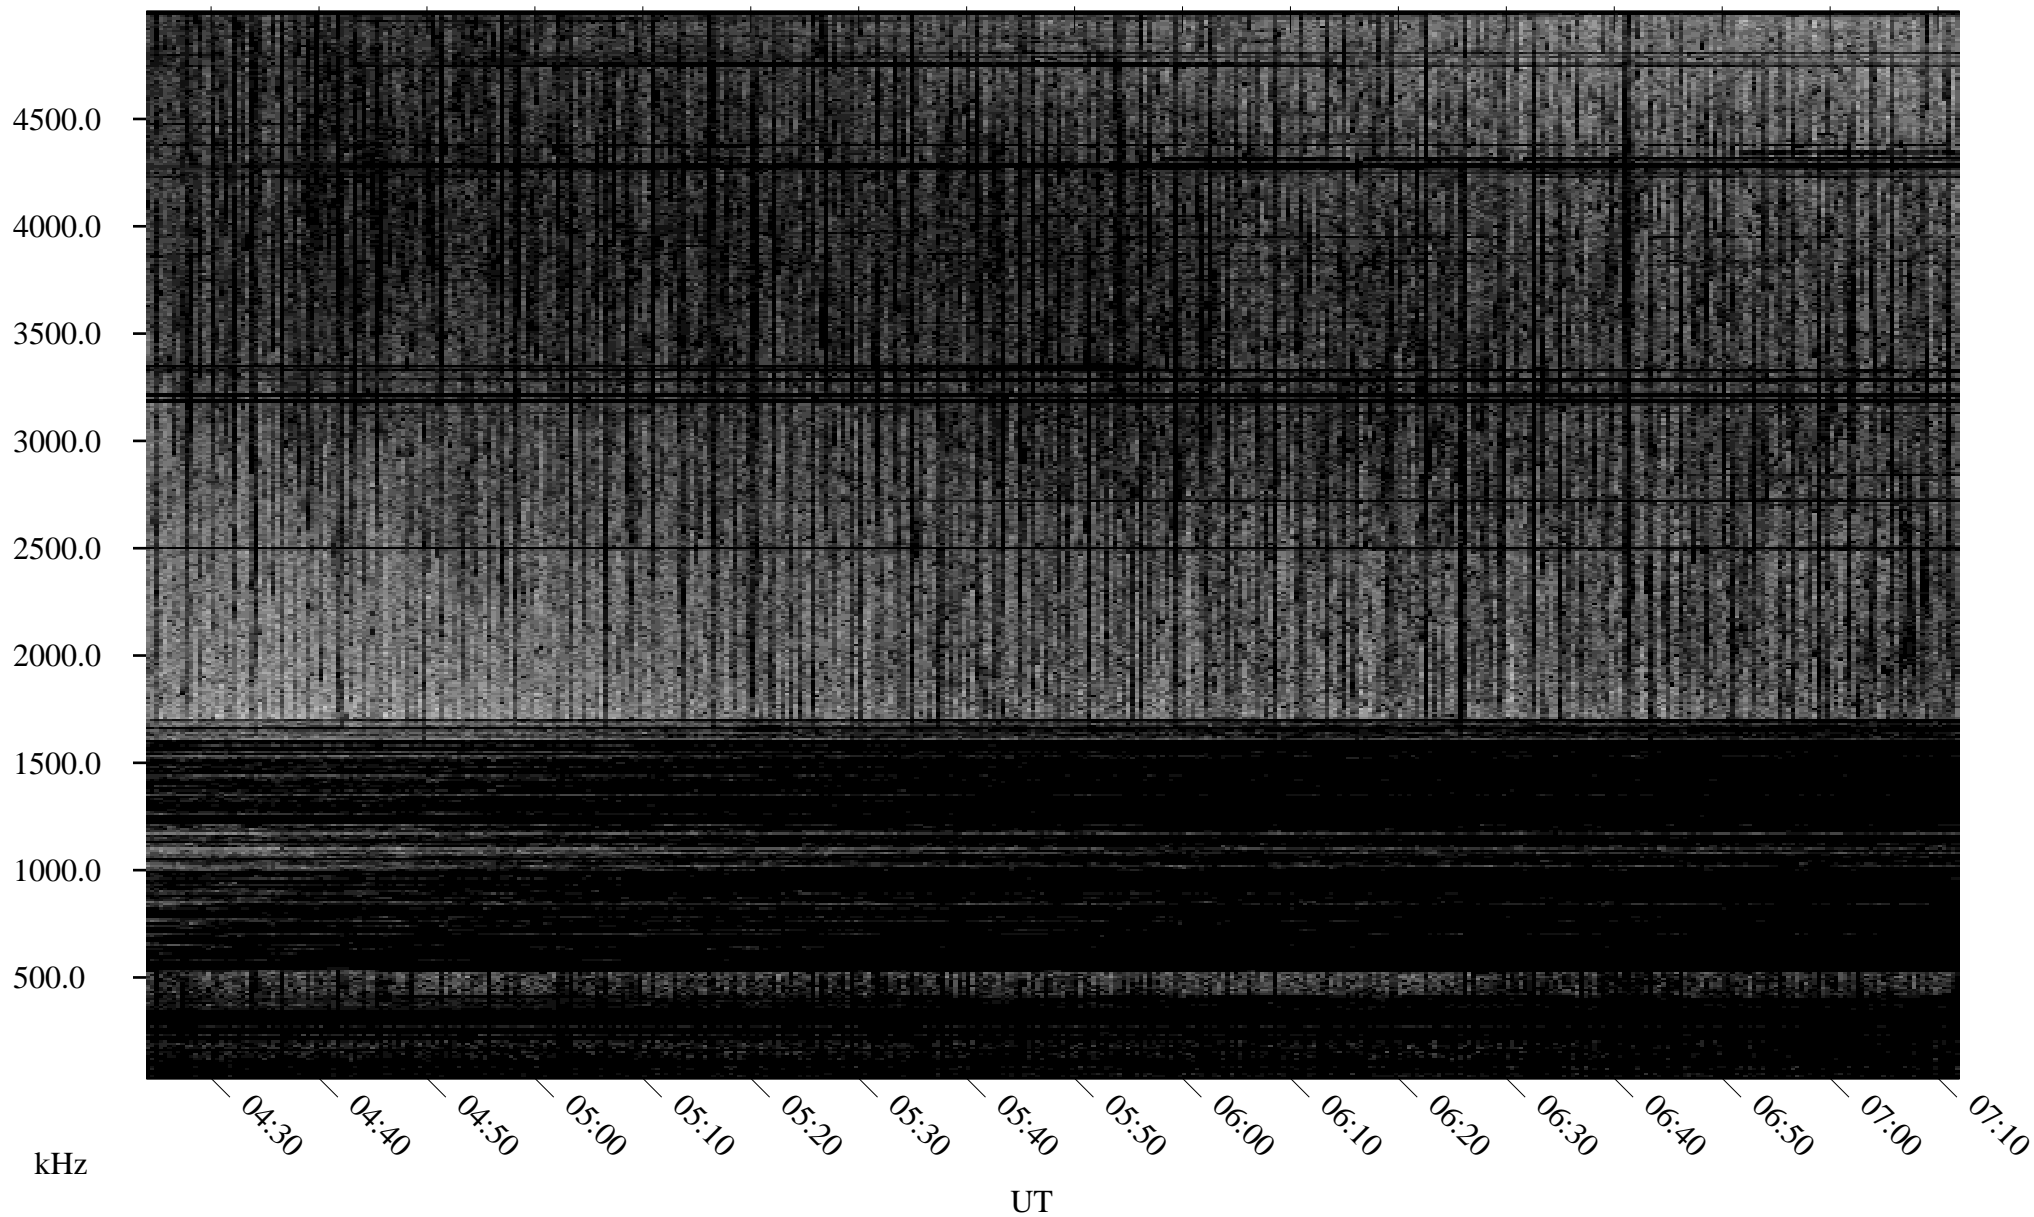

05/22/2008 Churchill, Manitoba

Linear Scale Black = 161 White = 15

ch08143l.r00SUm max_12

Page 1

05/22/2008 Churchill, Manitoba

Linear Scale Black = 161 White = 15

ch08143l.r00SUm max_12

Page 2

05/23/2008 Churchill, Manitoba

Linear Scale Black = 161 White = 15

ch08143l.r00SUm max_12

Page 3

05/23/2008 Churchill, Manitoba

Linear Scale Black = 161 White = 15

ch08143l.r00SUm max_12

Page 4

05/23/2008 Churchill, Manitoba

Linear Scale Black = 161 White = 15

ch08143l.r00SUm max_12

Page 5

05/23/2008 Churchill, Manitoba

Linear Scale Black = 161 White = 15

ch08143l.r00SUm max_12

Page 6

05/23/2008 Churchill, Manitoba

Linear Scale Black = 161 White = 15

ch08143l.r00SUm max_12

Page 7

05/23/2008 Churchill, Manitoba

Linear Scale Black = 161 White = 15

ch08143l.r00SUm max_12