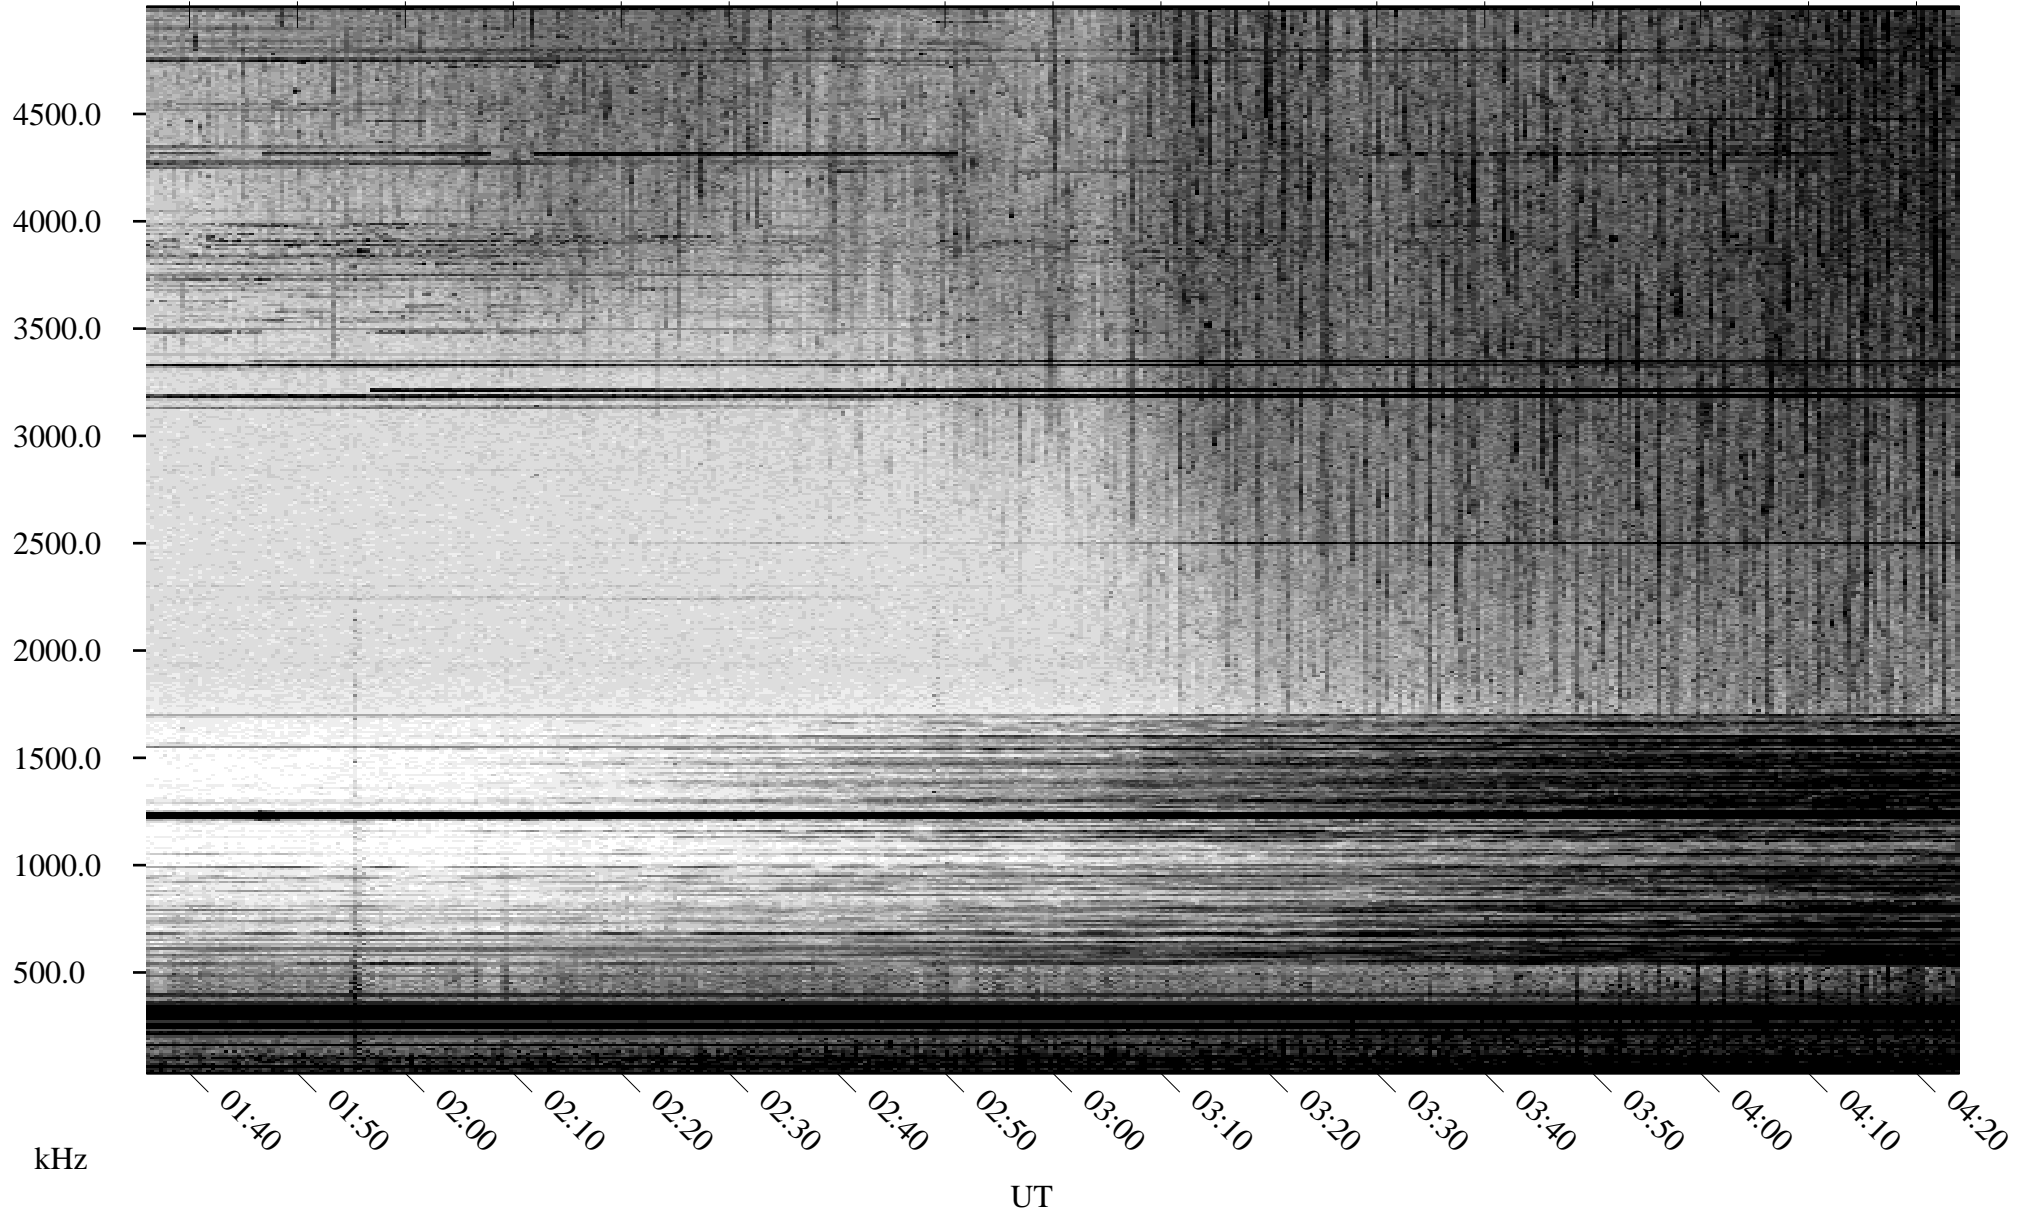

05/22/2008 Churchill, Manitoba

Linear Scale Black = 161 White = 15

ch08143l.r00SUm max_12

Page 1

05/22/2008 Churchill, Manitoba

Linear Scale Black = 161 White = 15

ch08143l.r00SUm max_12

Page 2

05/23/2008 Churchill, Manitoba

Linear Scale Black = 161 White = 15

ch08143l.r00SUm max_12

Page 3

05/23/2008 Churchill, Manitoba

Linear Scale Black = 161 White = 15

ch08143l.r00SUm max_12

Page 4

05/23/2008 Churchill, Manitoba

Linear Scale Black = 161 White = 15

ch08143l.r00SUm max_12

Page 5

05/23/2008 Churchill, Manitoba

Linear Scale Black = 161 White = 15

ch08143l.r00SUm max_12

Page 6

05/23/2008 Churchill, Manitoba

Linear Scale Black = 161 White = 15

ch08143l.r00SUm max_12

Page 7

05/23/2008 Churchill, Manitoba

Linear Scale Black = 161 White = 15

ch08143l.r00SUm max_12