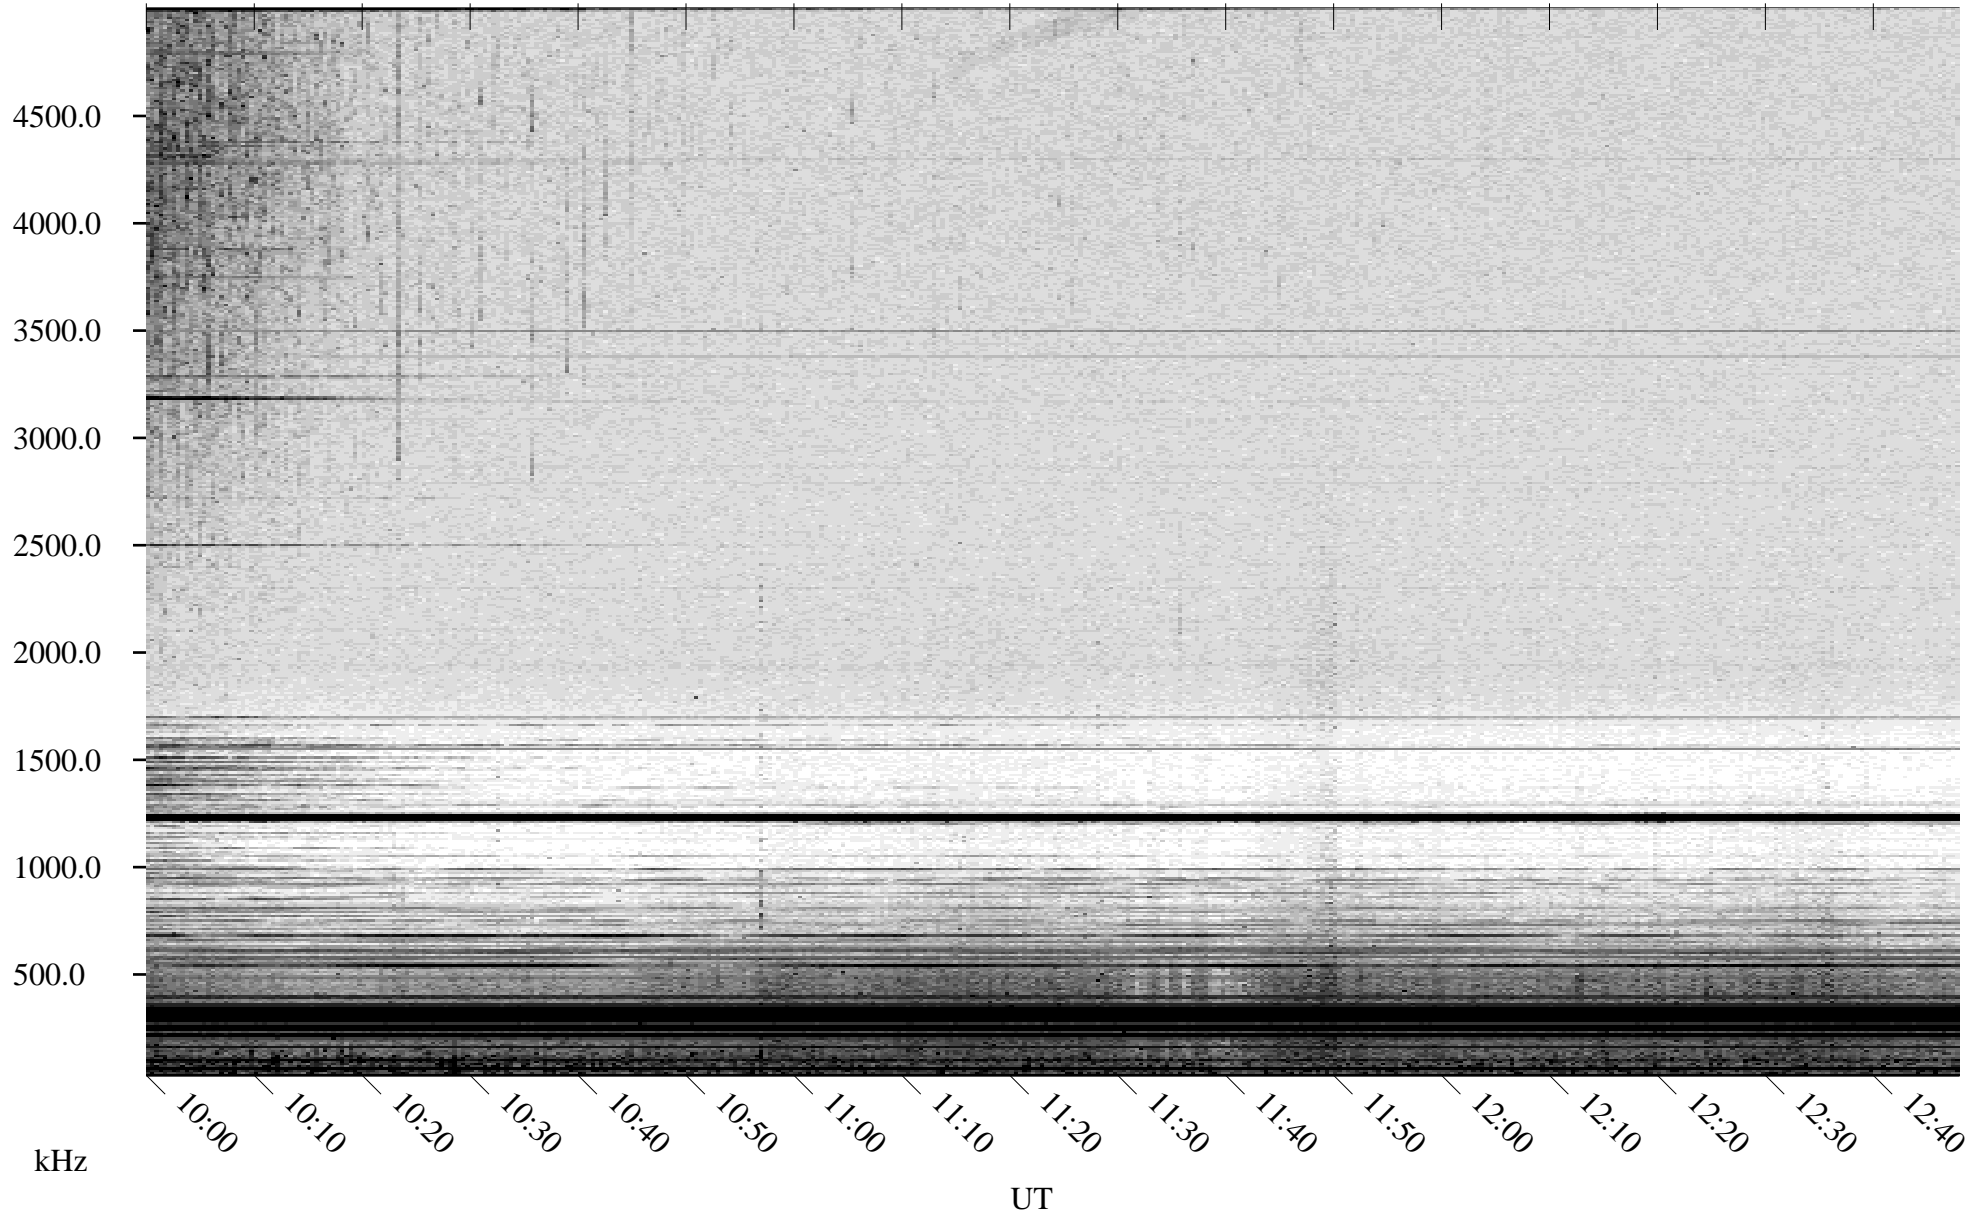

05/22/2008 Churchill, Manitoba

Linear Scale Black = 161 White = 15

ch08143l.r00SUm max_12

Page 1

05/22/2008 Churchill, Manitoba

Linear Scale Black = 161 White = 15

ch08143l.r00SUm max_12

Page 2

05/23/2008 Churchill, Manitoba

Linear Scale Black = 161 White = 15

ch08143l.r00SUm max_12

Page 3

05/23/2008 Churchill, Manitoba

Linear Scale Black = 161 White = 15

ch08143l.r00SUm max_12

Page 4

05/23/2008 Churchill, Manitoba

Linear Scale Black = 161 White = 15

ch08143l.r00SUm max_12

Page 5

05/23/2008 Churchill, Manitoba

Linear Scale Black = 161 White = 15

ch08143l.r00SUm max_12

Page 6

05/23/2008 Churchill, Manitoba

Linear Scale Black = 161 White = 15

ch08143l.r00SUm max_12

Page 7

05/23/2008 Churchill, Manitoba

Linear Scale Black = 161 White = 15

ch08143l.r00SUm max_12