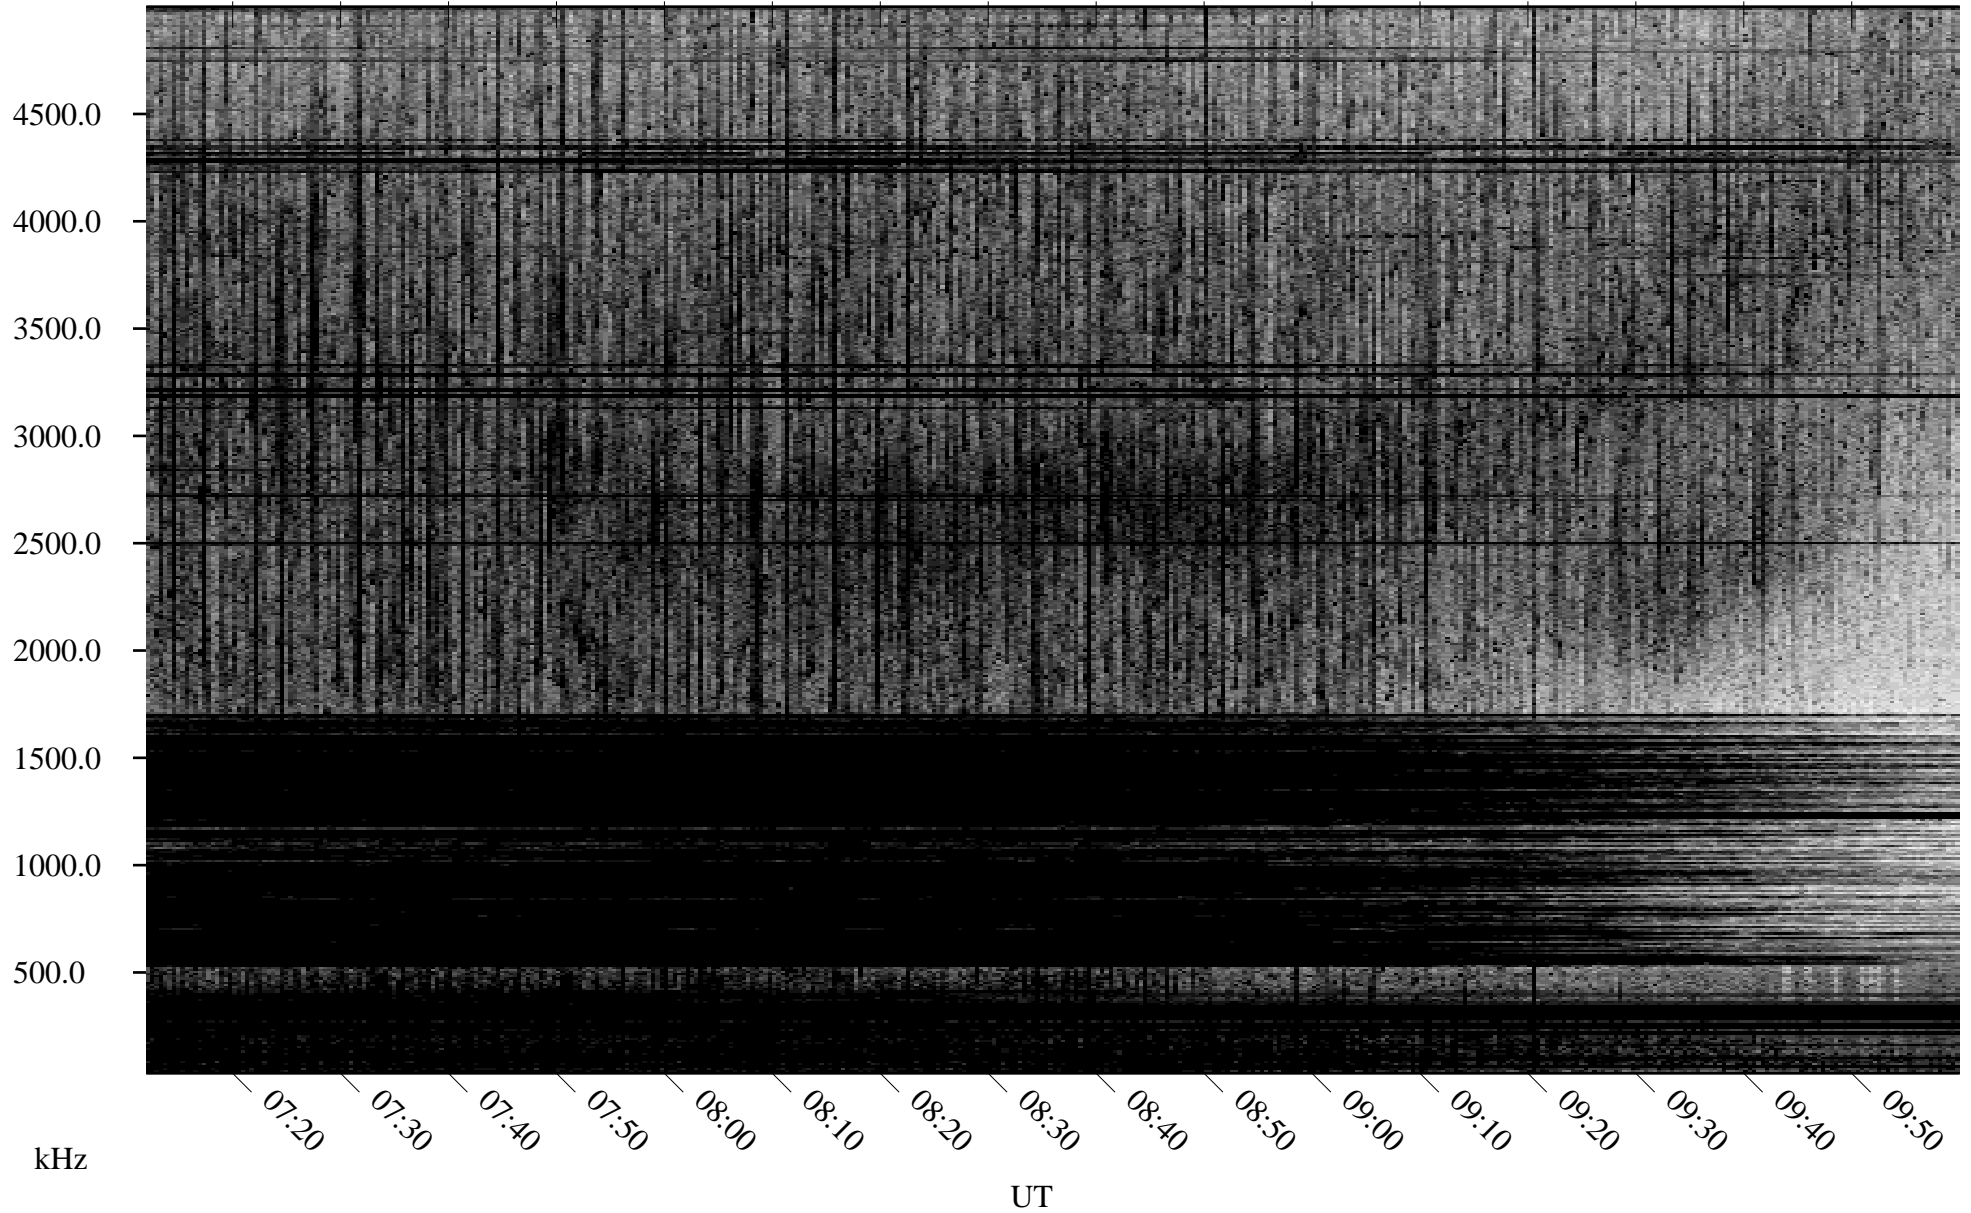

05/22/2008 Churchill, Manitoba

Linear Scale Black = 161 White = 15

ch08143l.r00SUm max_12

Page 1

05/22/2008 Churchill, Manitoba

Linear Scale Black = 161 White = 15

ch08143l.r00SUm max_12

Page 2

05/23/2008 Churchill, Manitoba

Linear Scale Black = 161 White = 15

ch08143l.r00SUm max_12

Page 3

05/23/2008 Churchill, Manitoba

Linear Scale Black = 161 White = 15

ch08143l.r00SUm max_12

Page 4

05/23/2008 Churchill, Manitoba

Linear Scale Black = 161 White = 15

ch08143l.r00SUm max_12

Page 5

05/23/2008 Churchill, Manitoba

Linear Scale Black = 161 White = 15

ch08143l.r00SUm max_12

Page 6

05/23/2008 Churchill, Manitoba

Linear Scale Black = 161 White = 15

ch08143l.r00SUm max_12

Page 7

05/23/2008 Churchill, Manitoba

Linear Scale Black = 161 White = 15

ch08143l.r00SUm max_12