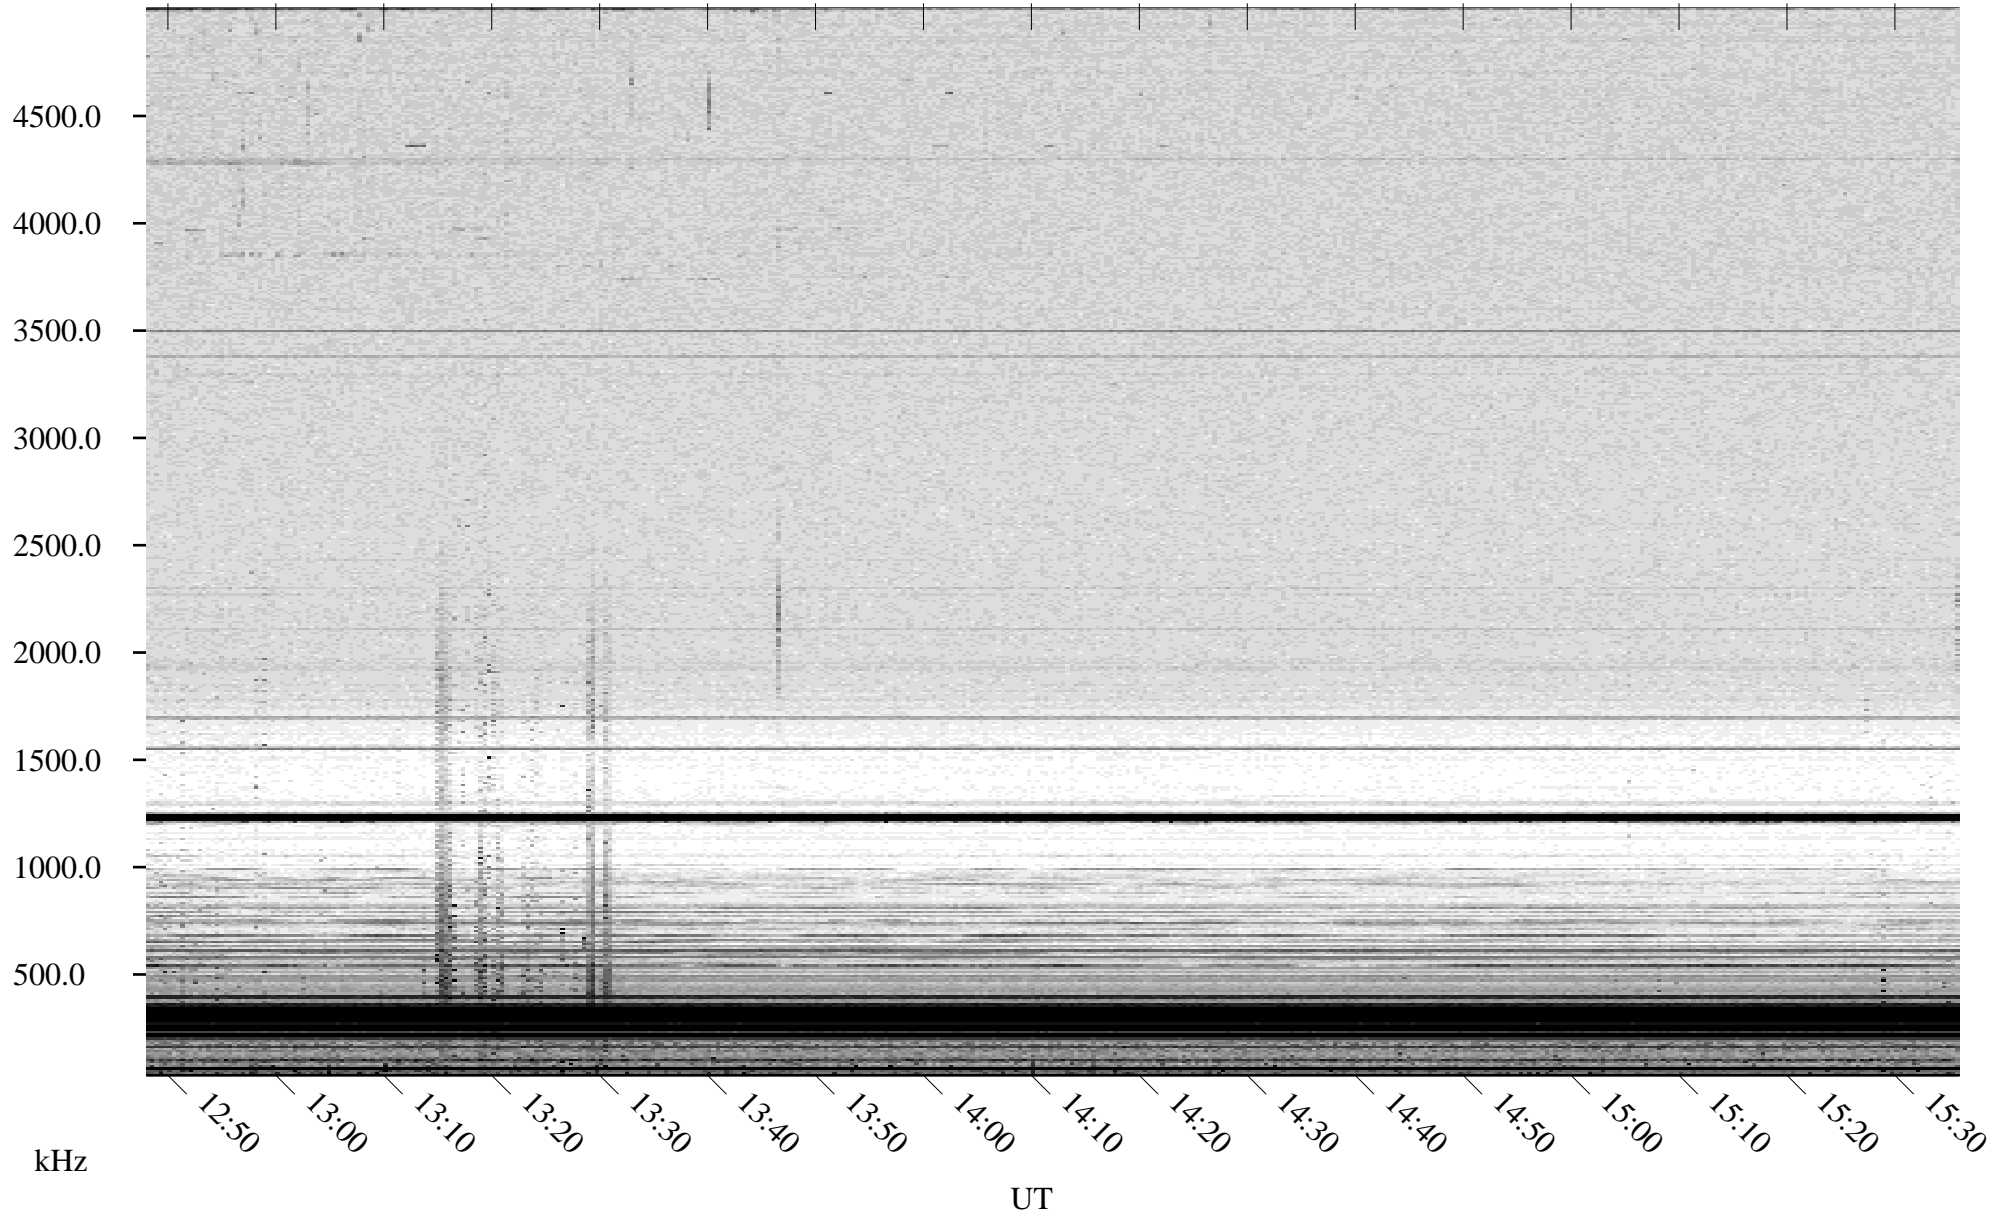

05/25/2008 Churchill, Manitoba

Linear Scale Black = 161 White = 15

ch08146l.r00SUm max_12

Page 1

05/25/2008 Churchill, Manitoba

Linear Scale Black = 161 White = 15

ch08146l.r00SUm max_12

Page 2

05/26/2008 Churchill, Manitoba

Linear Scale Black = 161 White = 15

ch08146l.r00SUm max_12

Page 3

05/26/2008 Churchill, Manitoba

Linear Scale Black = 161 White = 15

ch08146l.r00SUm max_12

Page 4

05/26/2008 Churchill, Manitoba

Linear Scale Black = 161 White = 15

ch08146l.r00SUm max_12

05/26/2008 Churchill, Manitoba

Linear Scale Black = 161 White = 15

ch08146l.r00SUm max_12

Page 6

05/26/2008 Churchill, Manitoba

Linear Scale Black = 161 White = 15

ch08146l.r00SUm max_12

Page 7

05/26/2008 Churchill, Manitoba

Linear Scale Black = 161 White = 15

ch08146l.r00SUm max_12