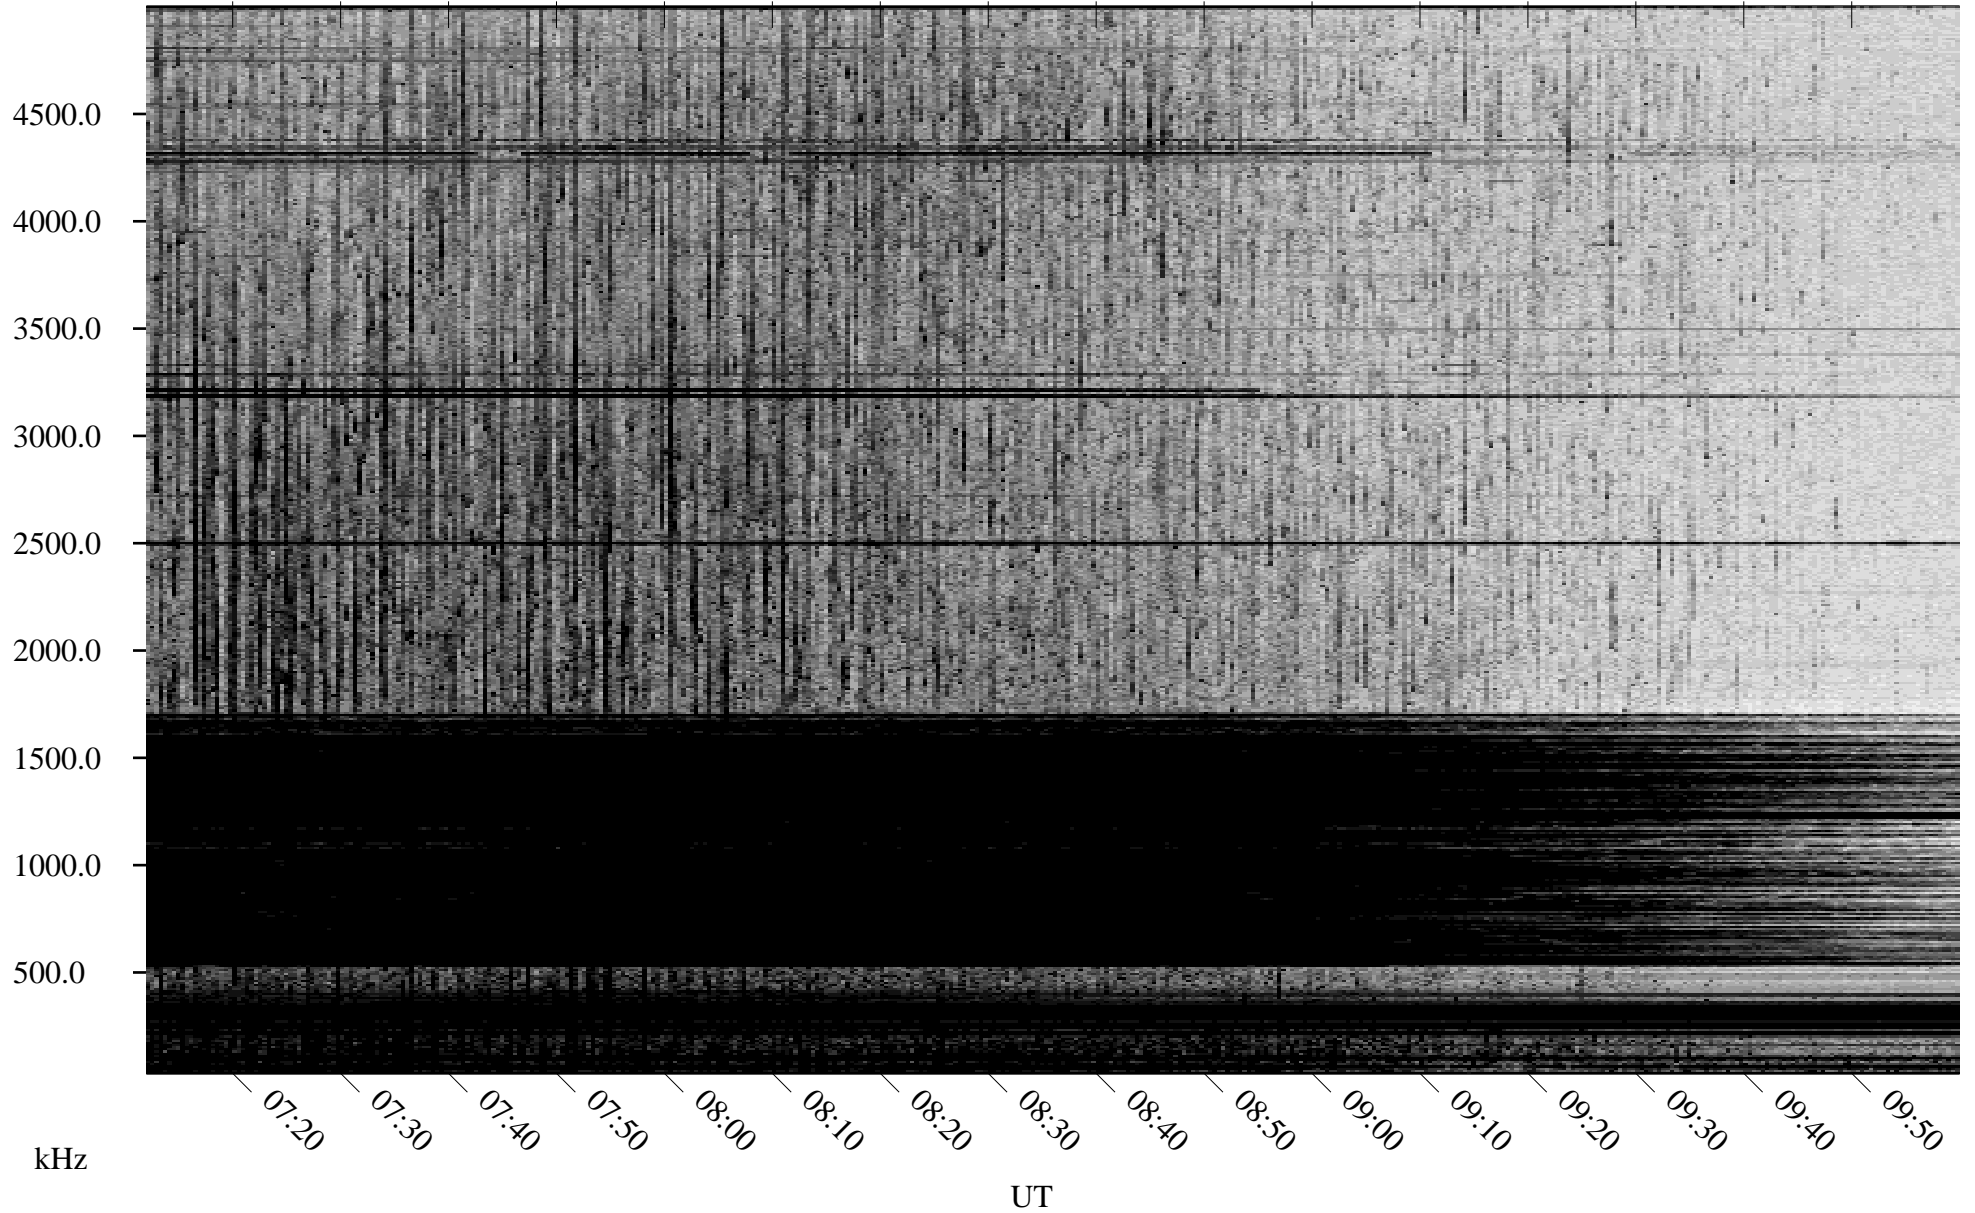

05/25/2008 Churchill, Manitoba

Linear Scale Black = 161 White = 15

ch08146l.r00SUm max_12

Page 1

05/25/2008 Churchill, Manitoba

Linear Scale Black = 161 White = 15

ch08146l.r00SUm max_12

Page 2

05/26/2008 Churchill, Manitoba

Linear Scale Black = 161 White = 15

ch08146l.r00SUm max_12

Page 3

05/26/2008 Churchill, Manitoba

Linear Scale Black = 161 White = 15

ch08146l.r00SUm max_12

Page 4

05/26/2008 Churchill, Manitoba

Linear Scale Black = 161 White = 15

ch08146l.r00SUm max_12

05/26/2008 Churchill, Manitoba

Linear Scale Black = 161 White = 15

ch08146l.r00SUm max_12

Page 6

05/26/2008 Churchill, Manitoba

Linear Scale Black = 161 White = 15

ch08146l.r00SUm max_12

Page 7

05/26/2008 Churchill, Manitoba

Linear Scale Black = 161 White = 15

ch08146l.r00SUm max_12