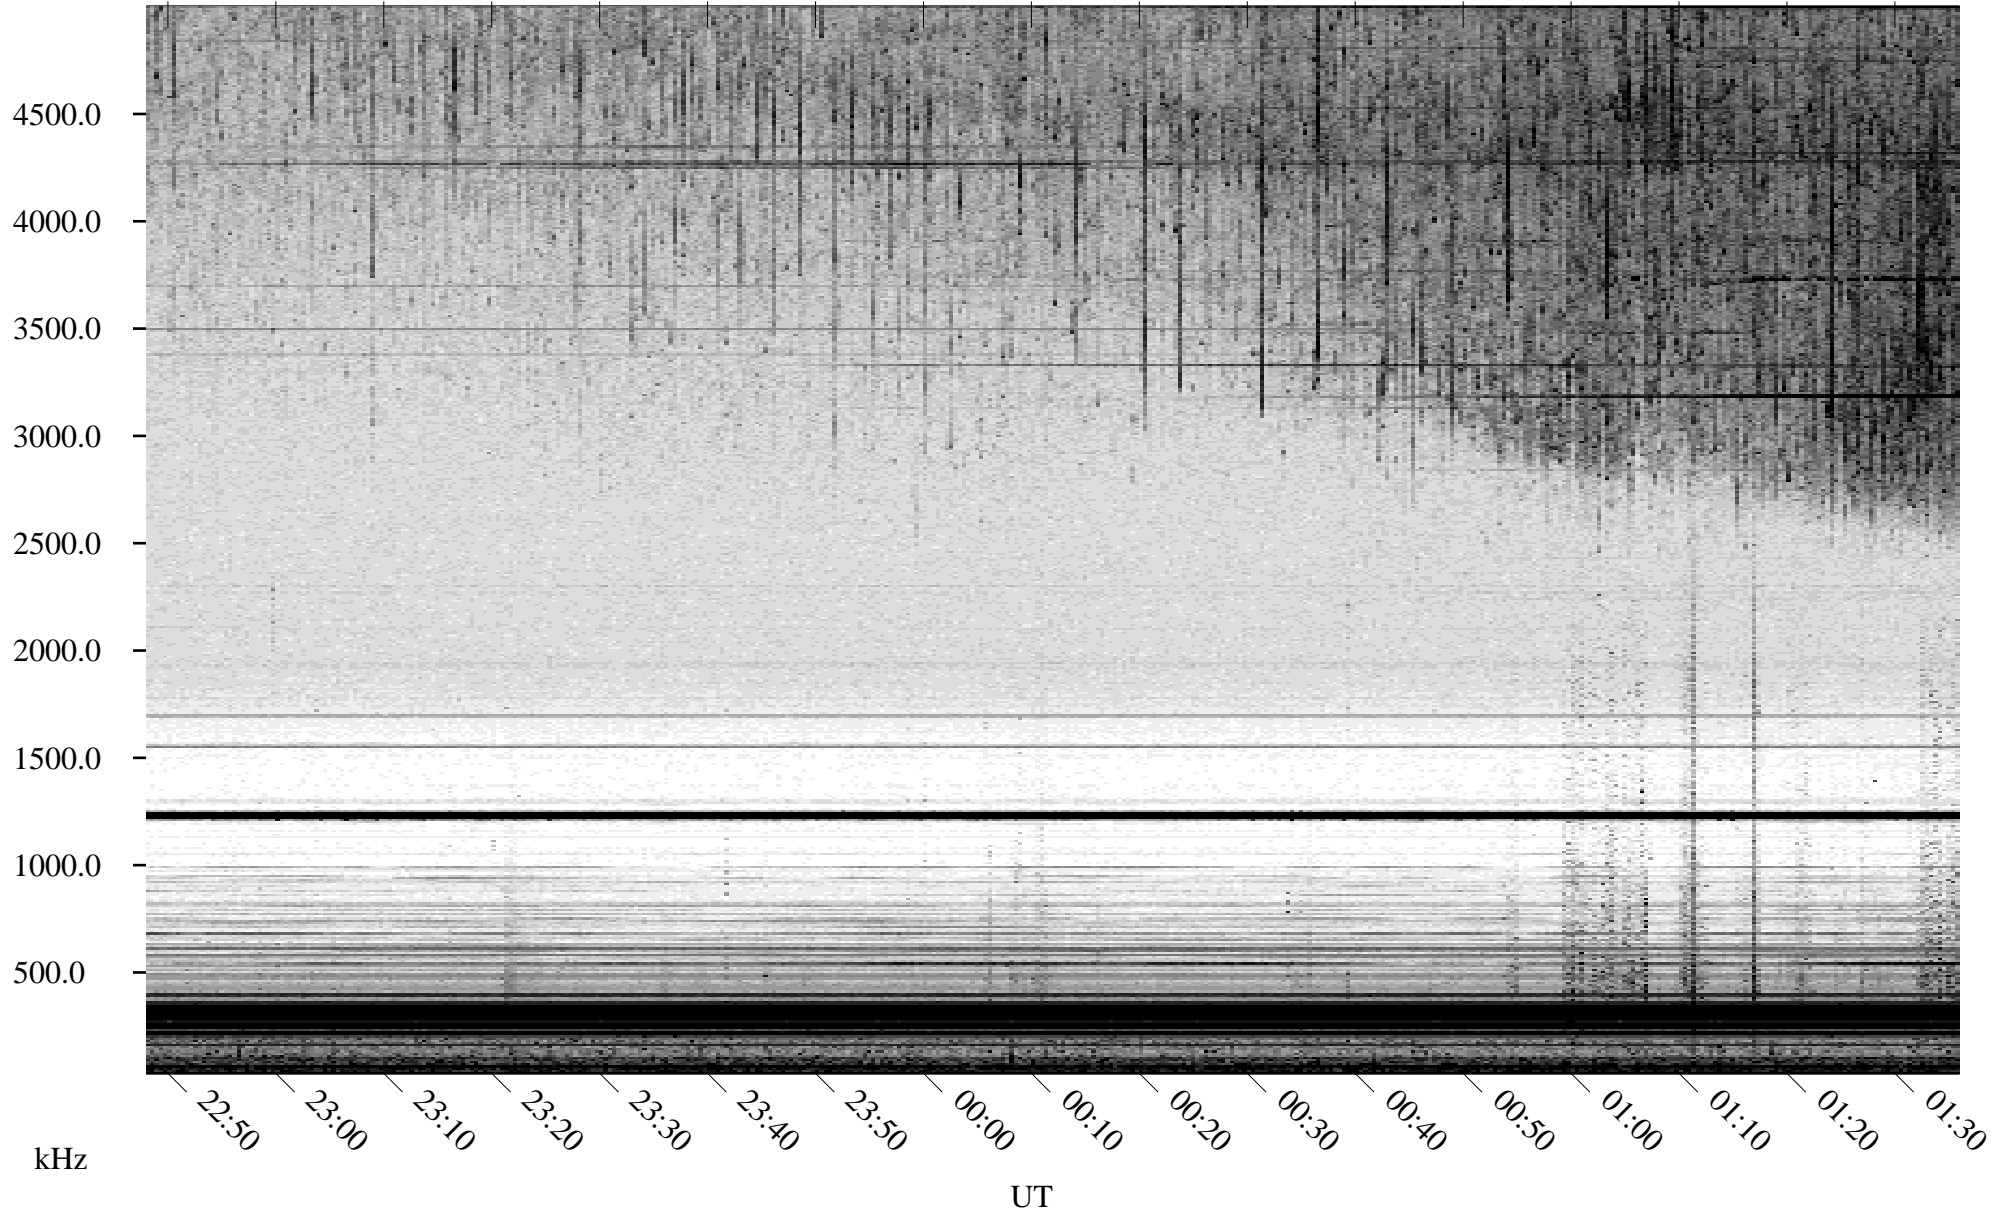

05/25/2008 Churchill, Manitoba

Linear Scale Black = 161 White = 15

ch08146l.r00SUm max_12

Page 1

05/25/2008 Churchill, Manitoba

Linear Scale Black = 161 White = 15

ch08146l.r00SUm max_12

Page 2

05/26/2008 Churchill, Manitoba

Linear Scale Black = 161 White = 15

ch08146l.r00SUm max_12

Page 3

05/26/2008 Churchill, Manitoba

Linear Scale Black = 161 White = 15

ch08146l.r00SUm max_12

Page 4

05/26/2008 Churchill, Manitoba

Linear Scale Black = 161 White = 15

ch08146l.r00SUm max_12

05/26/2008 Churchill, Manitoba

Linear Scale Black = 161 White = 15

ch08146l.r00SUm max_12

Page 6

05/26/2008 Churchill, Manitoba

Linear Scale Black = 161 White = 15

ch08146l.r00SUm max_12

Page 7

05/26/2008 Churchill, Manitoba

Linear Scale Black = 161 White = 15

ch08146l.r00SUm max_12