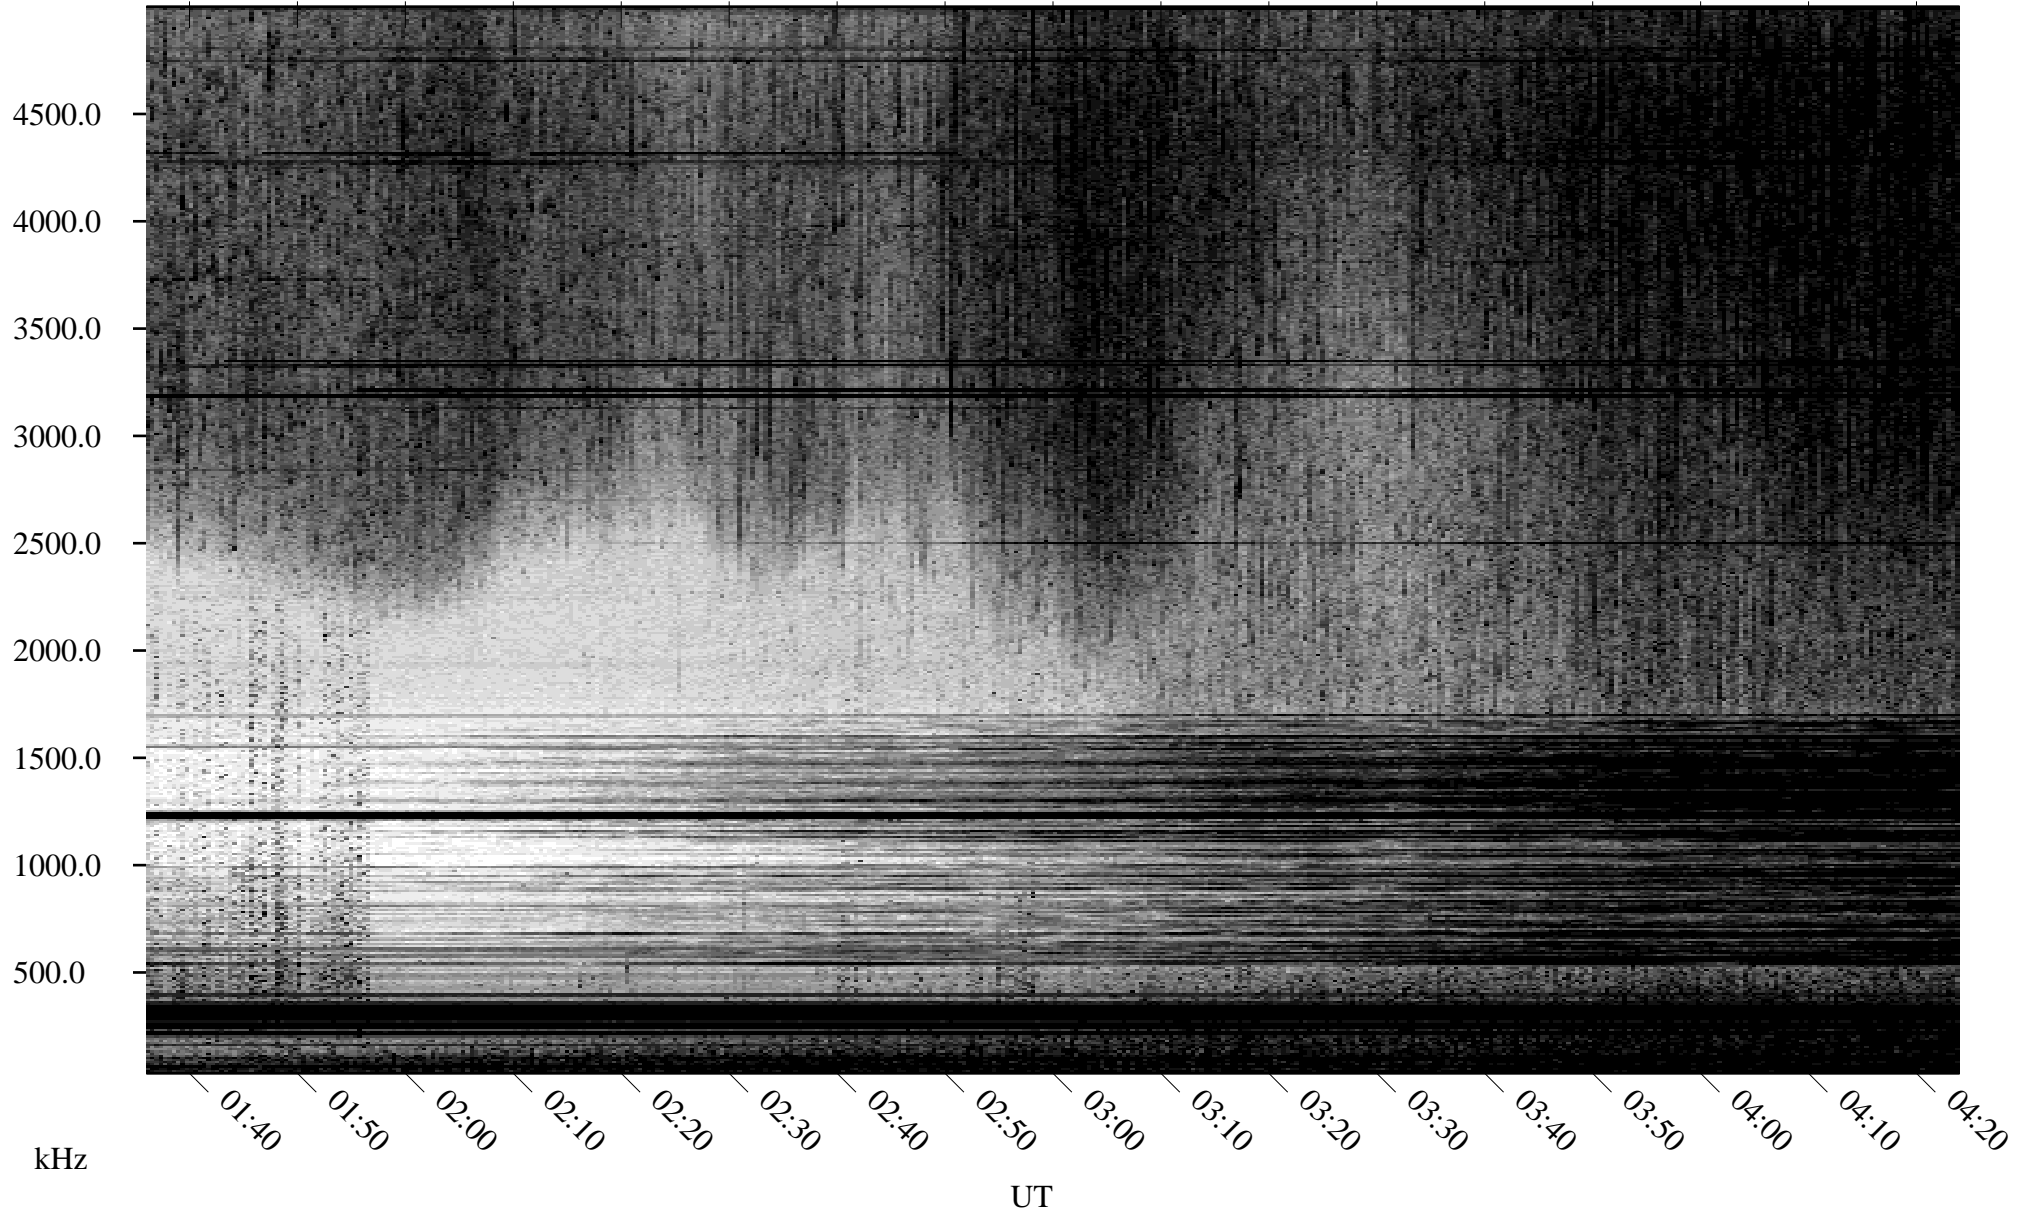

05/25/2008 Churchill, Manitoba

Linear Scale Black = 161 White = 15

ch08146l.r00SUm max_12

Page 1

05/25/2008 Churchill, Manitoba

Linear Scale Black = 161 White = 15

ch08146l.r00SUm max_12

Page 2

05/26/2008 Churchill, Manitoba

Linear Scale Black = 161 White = 15

ch08146l.r00SUm max_12

Page 3

05/26/2008 Churchill, Manitoba

Linear Scale Black = 161 White = 15

ch08146l.r00SUm max_12

Page 4

05/26/2008 Churchill, Manitoba

Linear Scale Black = 161 White = 15

ch08146l.r00SUm max_12

05/26/2008 Churchill, Manitoba

Linear Scale Black = 161 White = 15

ch08146l.r00SUm max_12

Page 6

05/26/2008 Churchill, Manitoba

Linear Scale Black = 161 White = 15

ch08146l.r00SUm max_12

Page 7

05/26/2008 Churchill, Manitoba

Linear Scale Black = 161 White = 15

ch08146l.r00SUm max_12