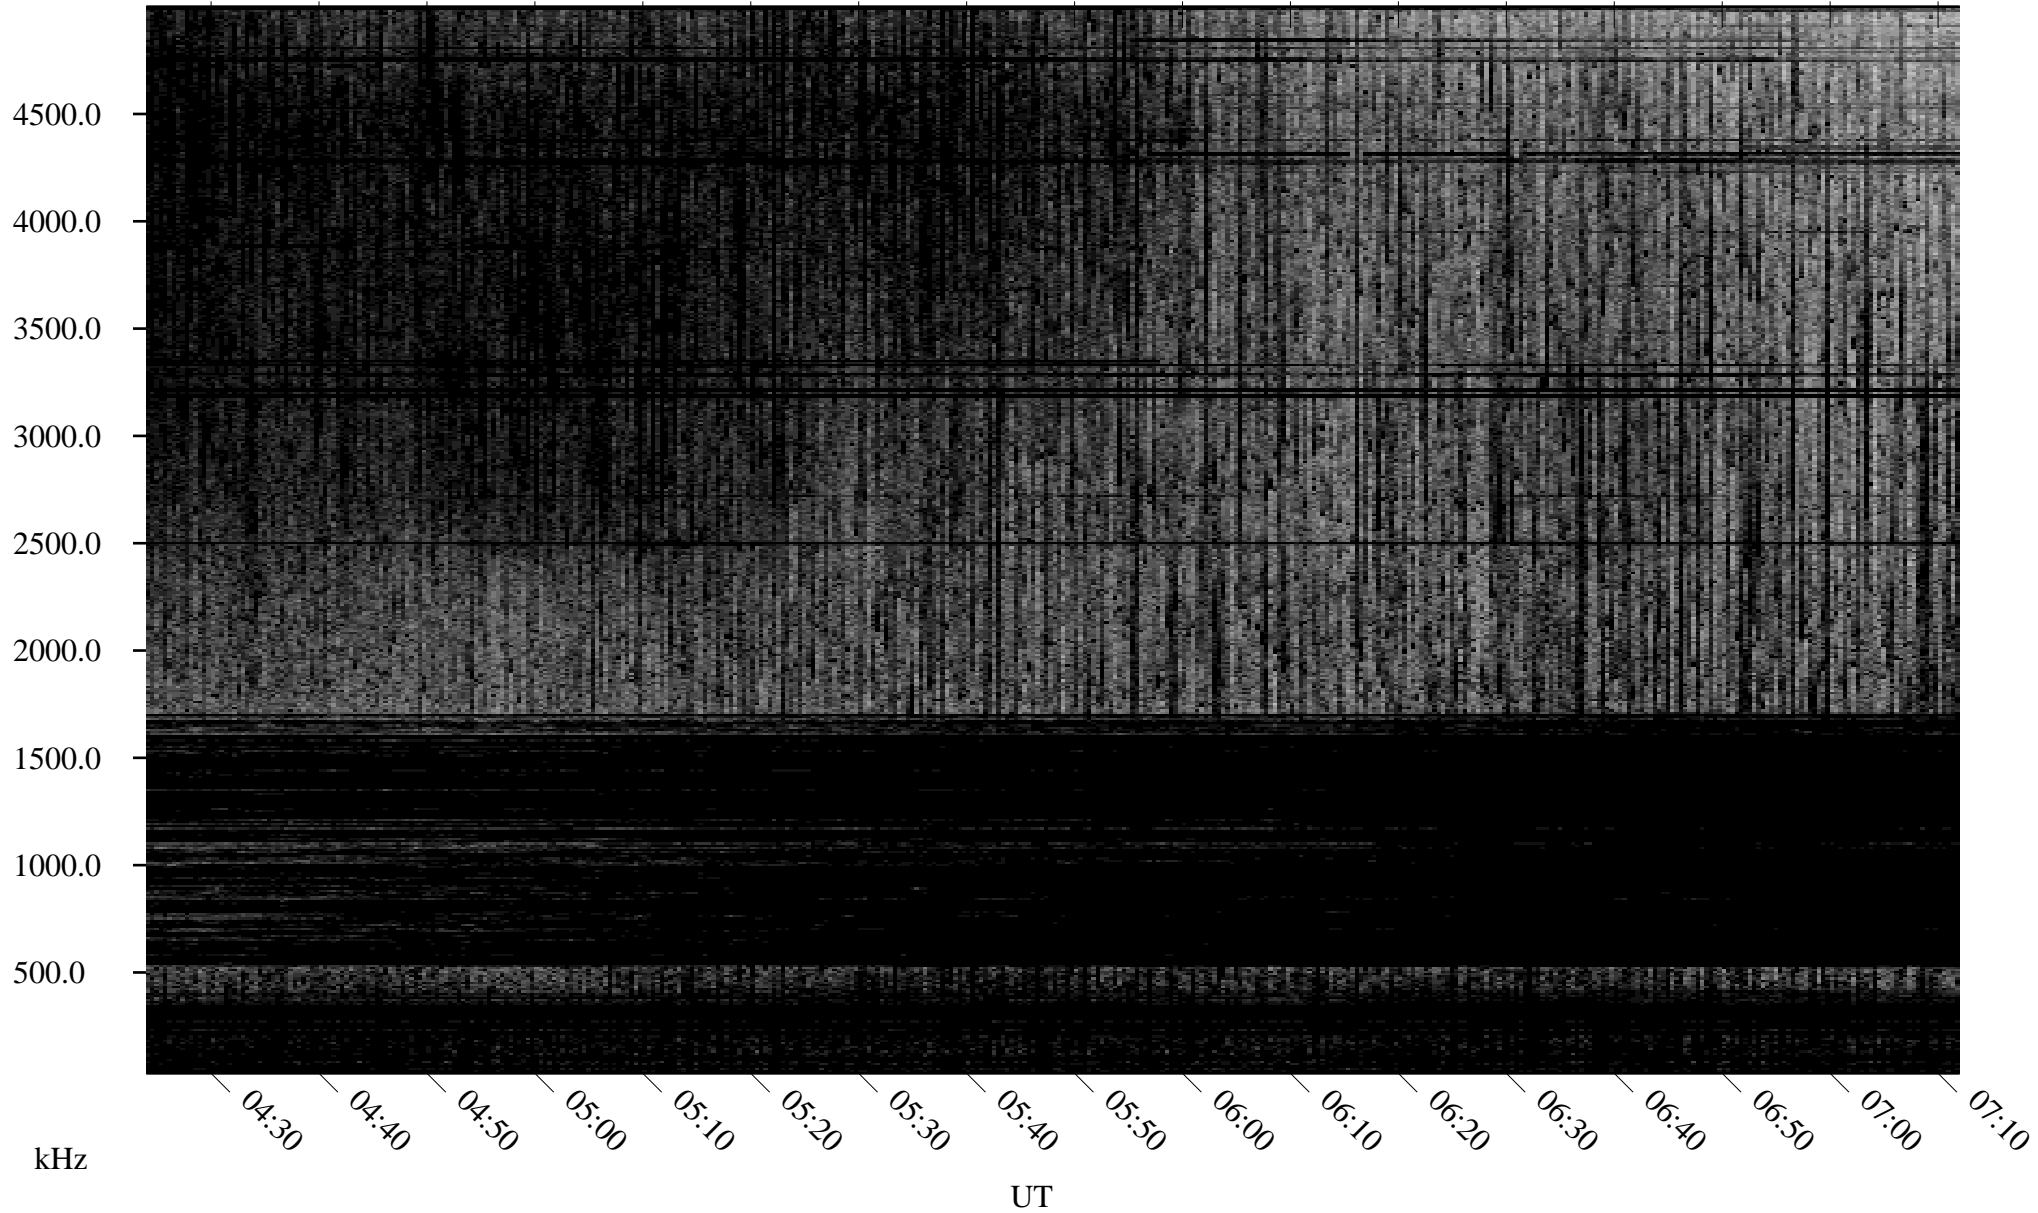

05/25/2008 Churchill, Manitoba

Linear Scale Black = 161 White = 15

ch08146l.r00SUm max_12

Page 1

05/25/2008 Churchill, Manitoba

Linear Scale Black = 161 White = 15

ch08146l.r00SUm max_12

Page 2

05/26/2008 Churchill, Manitoba

Linear Scale Black = 161 White = 15

ch08146l.r00SUm max_12

Page 3

05/26/2008 Churchill, Manitoba

Linear Scale Black = 161 White = 15

ch08146l.r00SUm max_12

Page 4

05/26/2008 Churchill, Manitoba

Linear Scale Black = 161 White = 15

ch08146l.r00SUm max_12

05/26/2008 Churchill, Manitoba

Linear Scale Black = 161 White = 15

ch08146l.r00SUm max_12

Page 6

05/26/2008 Churchill, Manitoba

Linear Scale Black = 161 White = 15

ch08146l.r00SUm max_12

Page 7

05/26/2008 Churchill, Manitoba

Linear Scale Black = 161 White = 15

ch08146l.r00SUm max_12