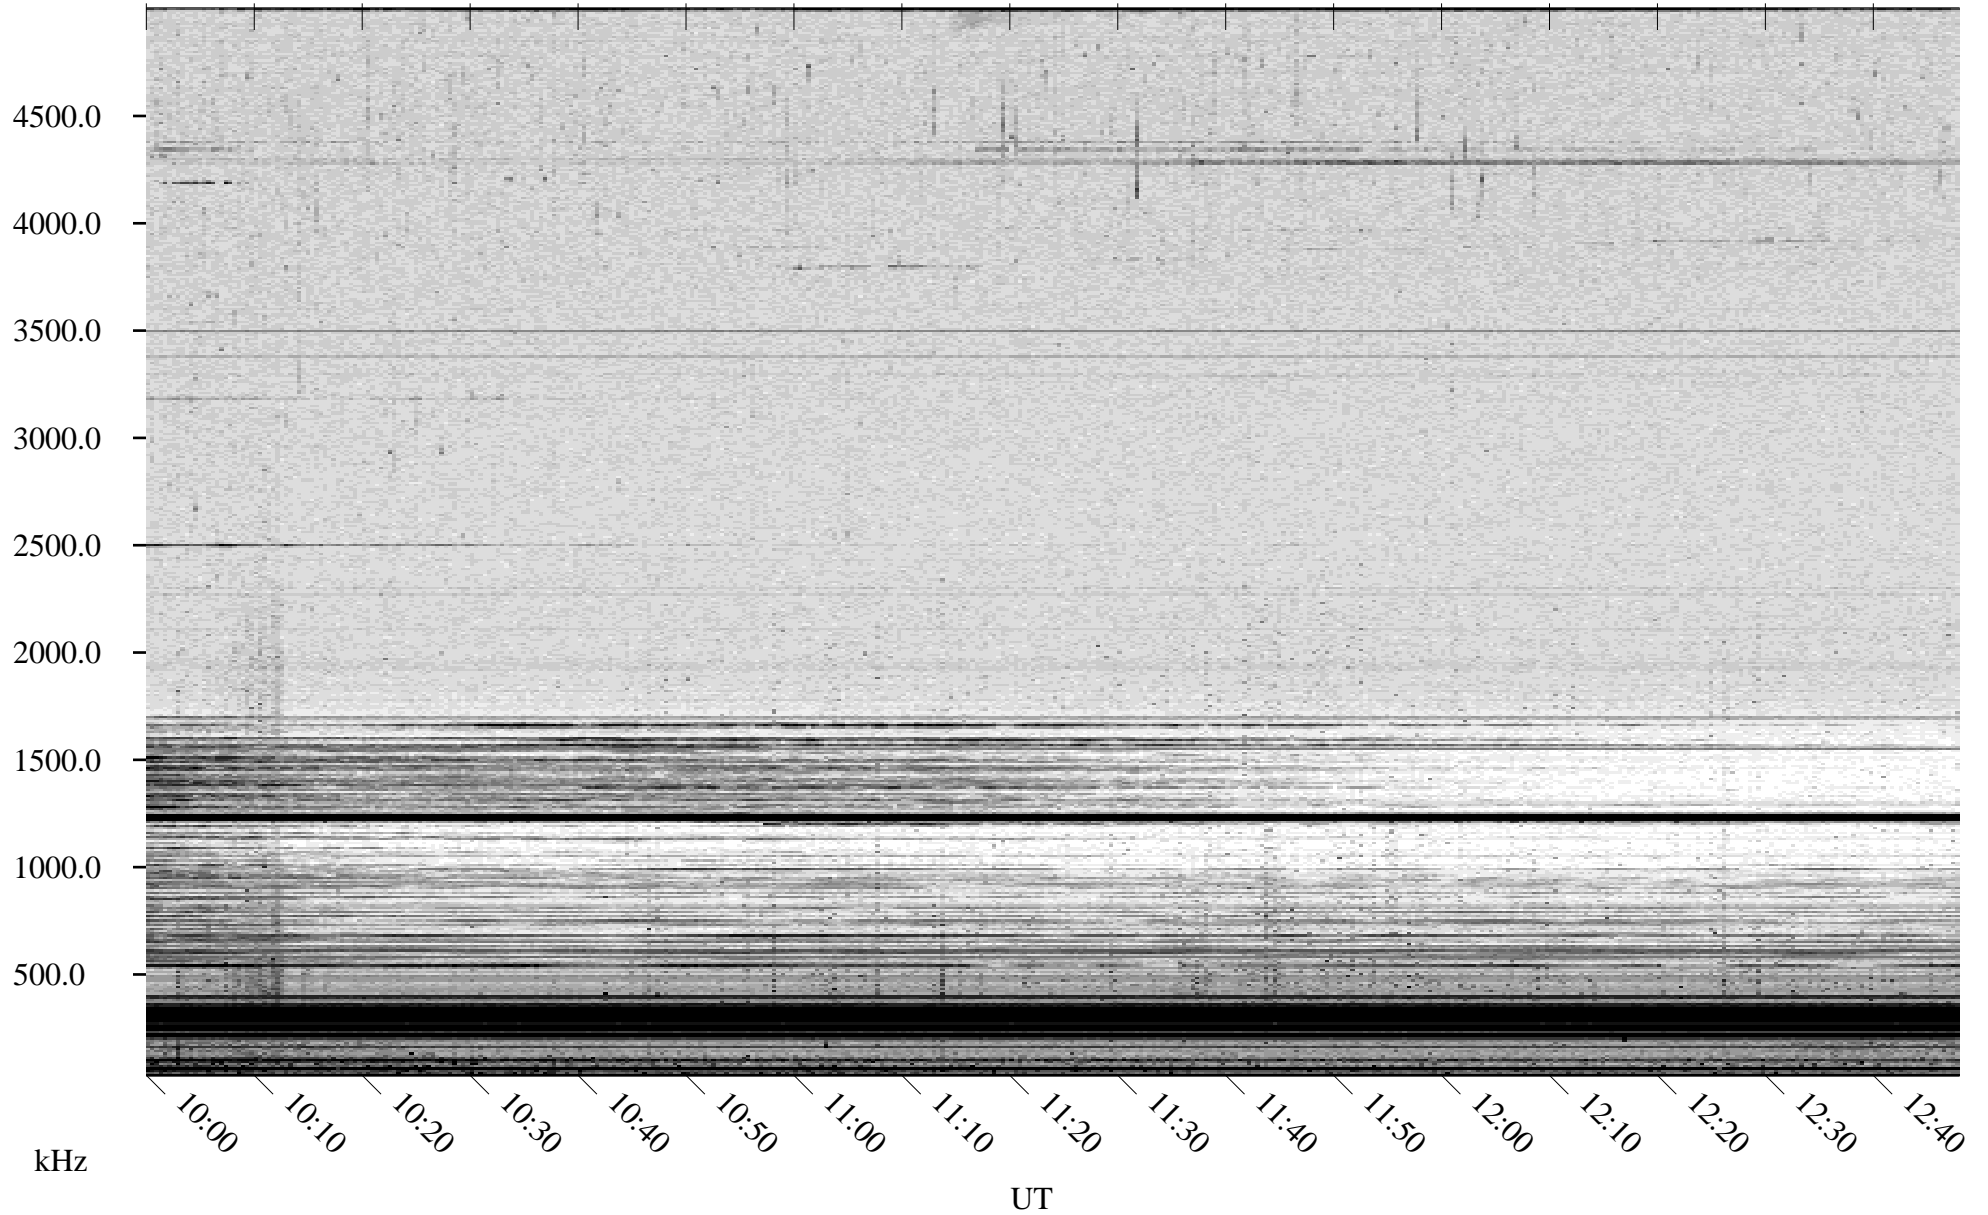

05/25/2008 Churchill, Manitoba

Linear Scale Black = 161 White = 15

ch08146l.r00SUm max_12

Page 1

05/25/2008 Churchill, Manitoba

Linear Scale Black = 161 White = 15

ch08146l.r00SUm max_12

Page 2

05/26/2008 Churchill, Manitoba

Linear Scale Black = 161 White = 15

ch08146l.r00SUm max_12

Page 3

05/26/2008 Churchill, Manitoba

Linear Scale Black = 161 White = 15

ch08146l.r00SUm max_12

Page 4

05/26/2008 Churchill, Manitoba

Linear Scale Black = 161 White = 15

ch08146l.r00SUm max_12

05/26/2008 Churchill, Manitoba

Linear Scale Black = 161 White = 15

ch08146l.r00SUm max_12

Page 6

05/26/2008 Churchill, Manitoba

Linear Scale Black = 161 White = 15

ch08146l.r00SUm max_12

Page 7

05/26/2008 Churchill, Manitoba

Linear Scale Black = 161 White = 15

ch08146l.r00SUm max_12