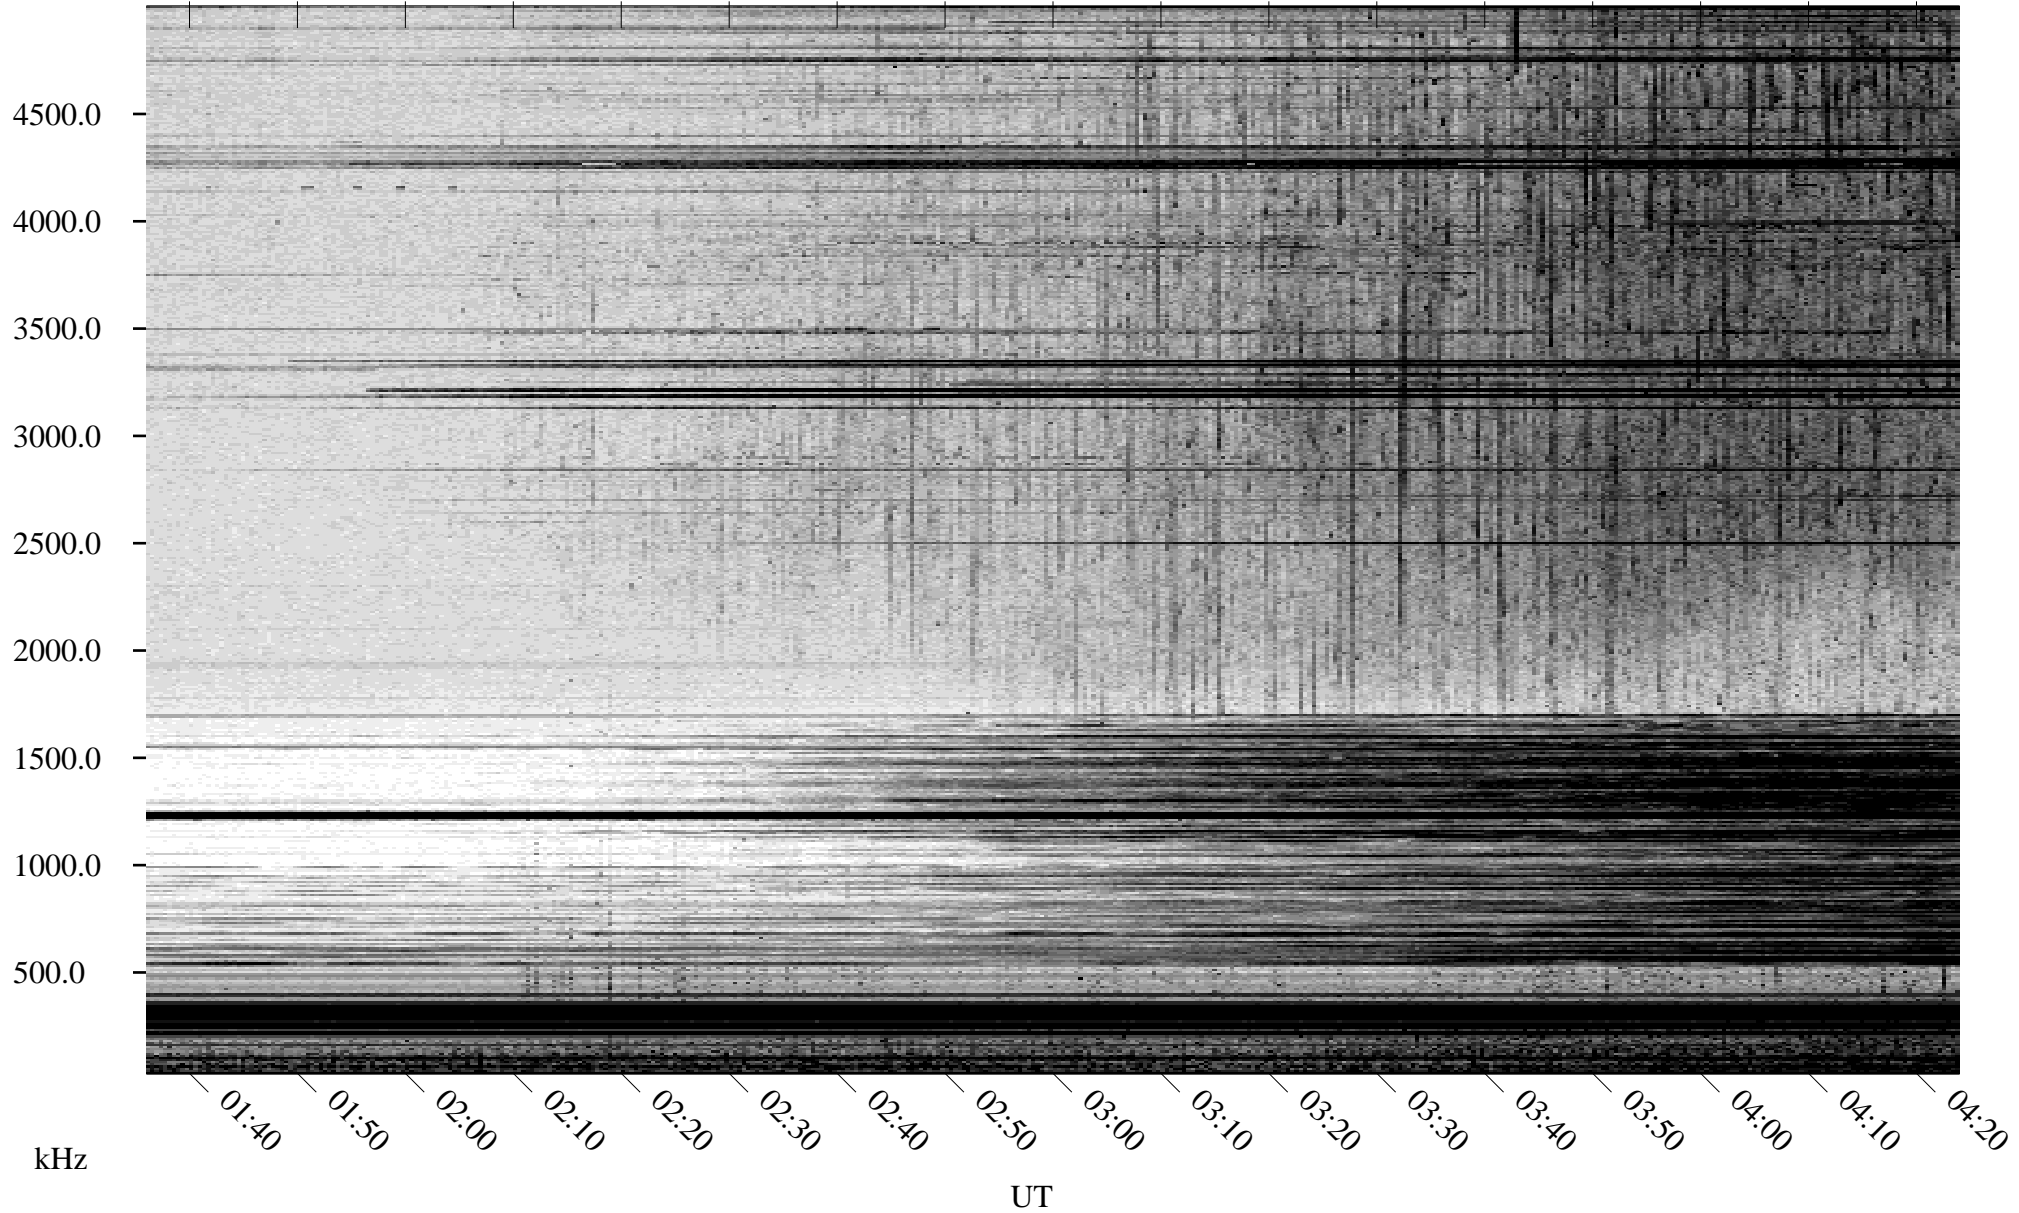

# 05/26/2008 Churchill, Manitoba

Linear Scale    Black = 161    White = 15

ch08147l.r00SUm max\_12

Page 1

# 05/26/2008 Churchill, Manitoba

Linear Scale    Black = 161    White = 15

ch08147l.r00SUm max\_12

Page 2

# 05/27/2008 Churchill, Manitoba

Linear Scale    Black = 161    White = 15

ch08147l.r00SUm max\_12

Page 3

# 05/27/2008 Churchill, Manitoba

Linear Scale    Black = 161    White = 15

ch08147l.r00SUm max\_12

Page 4