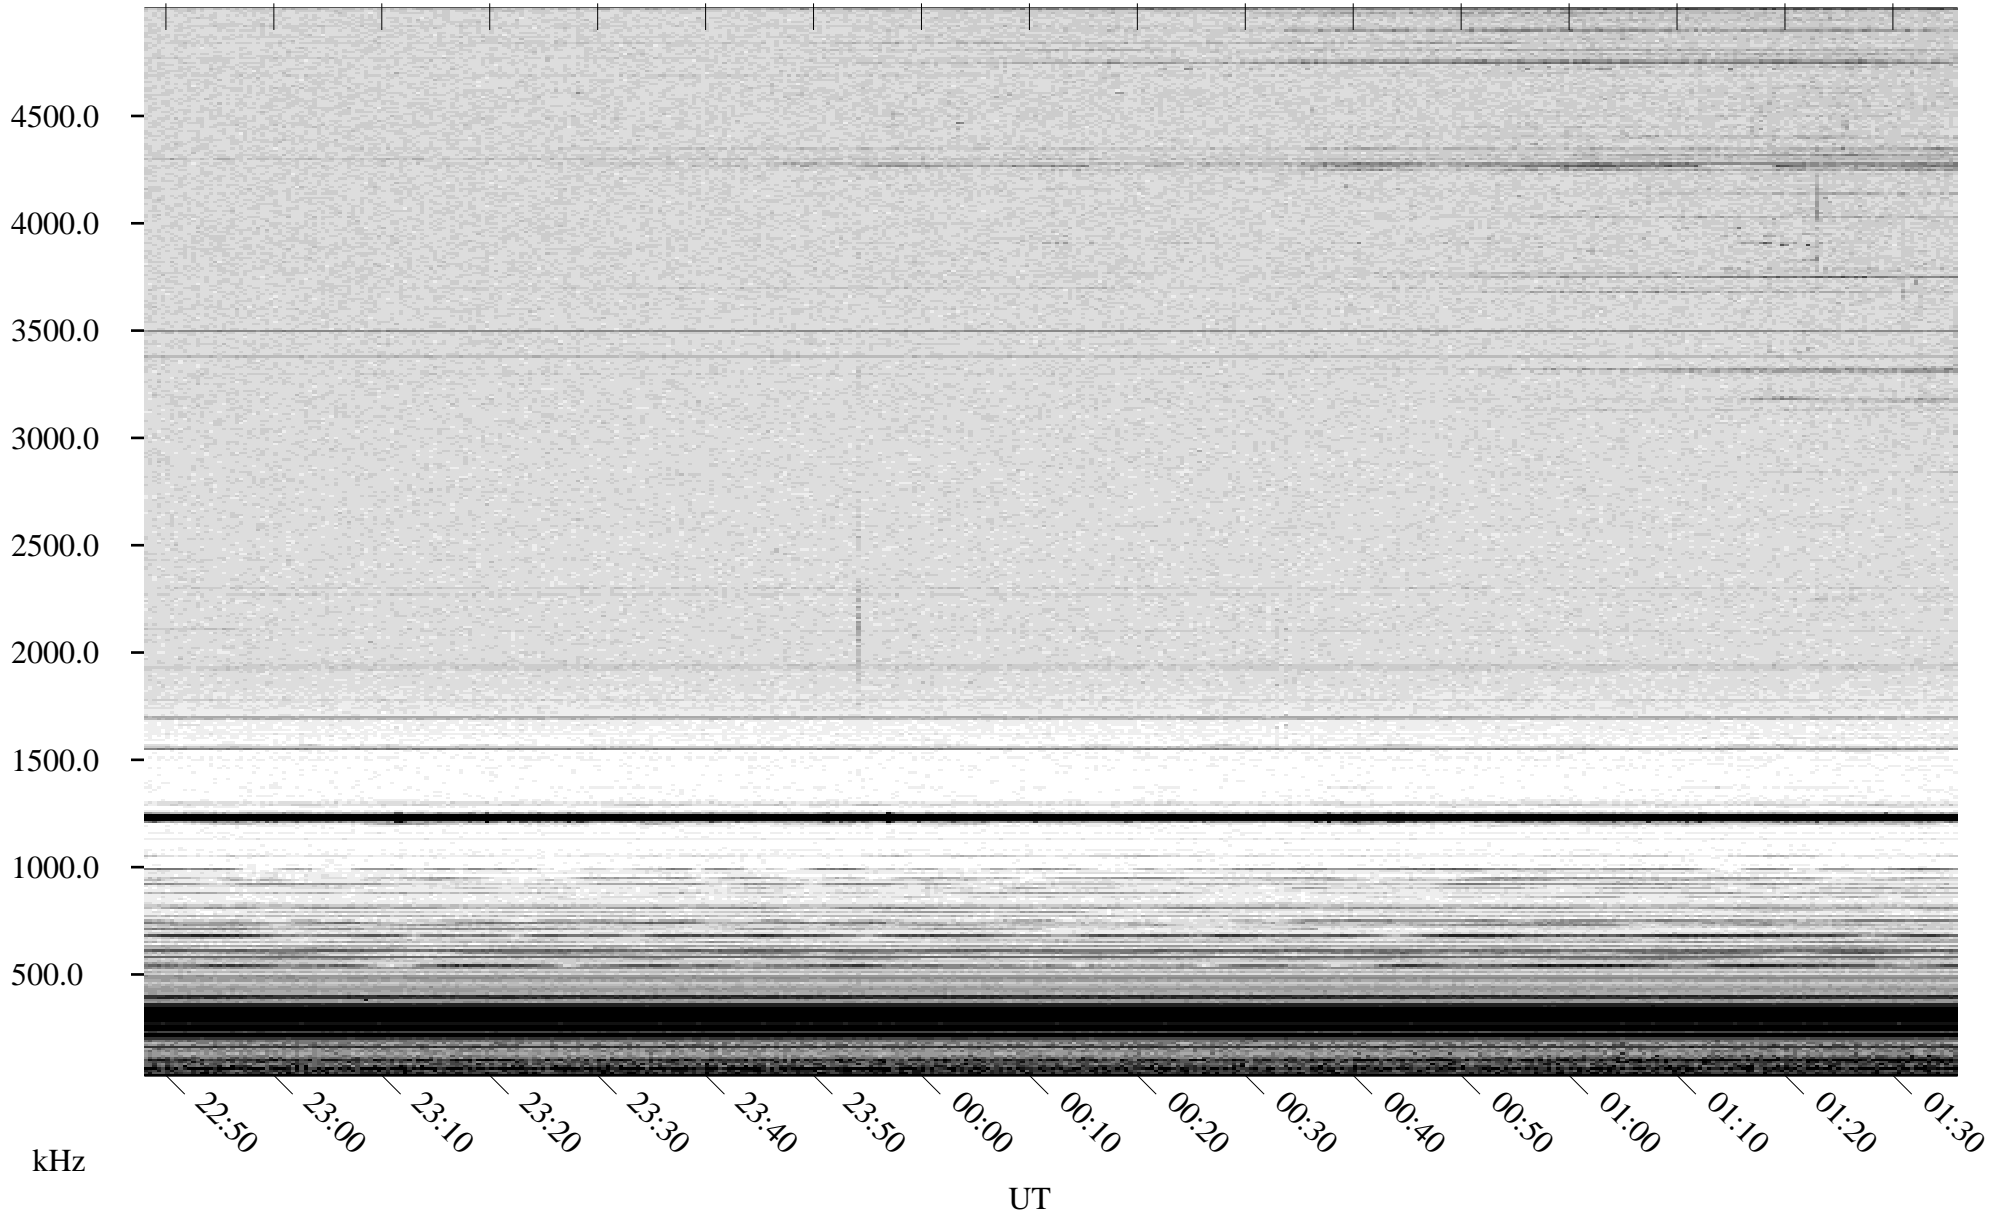

# 05/26/2008 Churchill, Manitoba

Linear Scale    Black = 161    White = 15

ch08147l.r00SUm max\_12

Page 1

# 05/26/2008 Churchill, Manitoba

Linear Scale    Black = 161    White = 15

ch08147l.r00SUm max\_12

Page 2

# 05/27/2008 Churchill, Manitoba

Linear Scale    Black = 161    White = 15

ch08147l.r00SUm max\_12

Page 3

# 05/27/2008 Churchill, Manitoba

Linear Scale    Black = 161    White = 15

ch08147l.r00SUm max\_12

Page 4