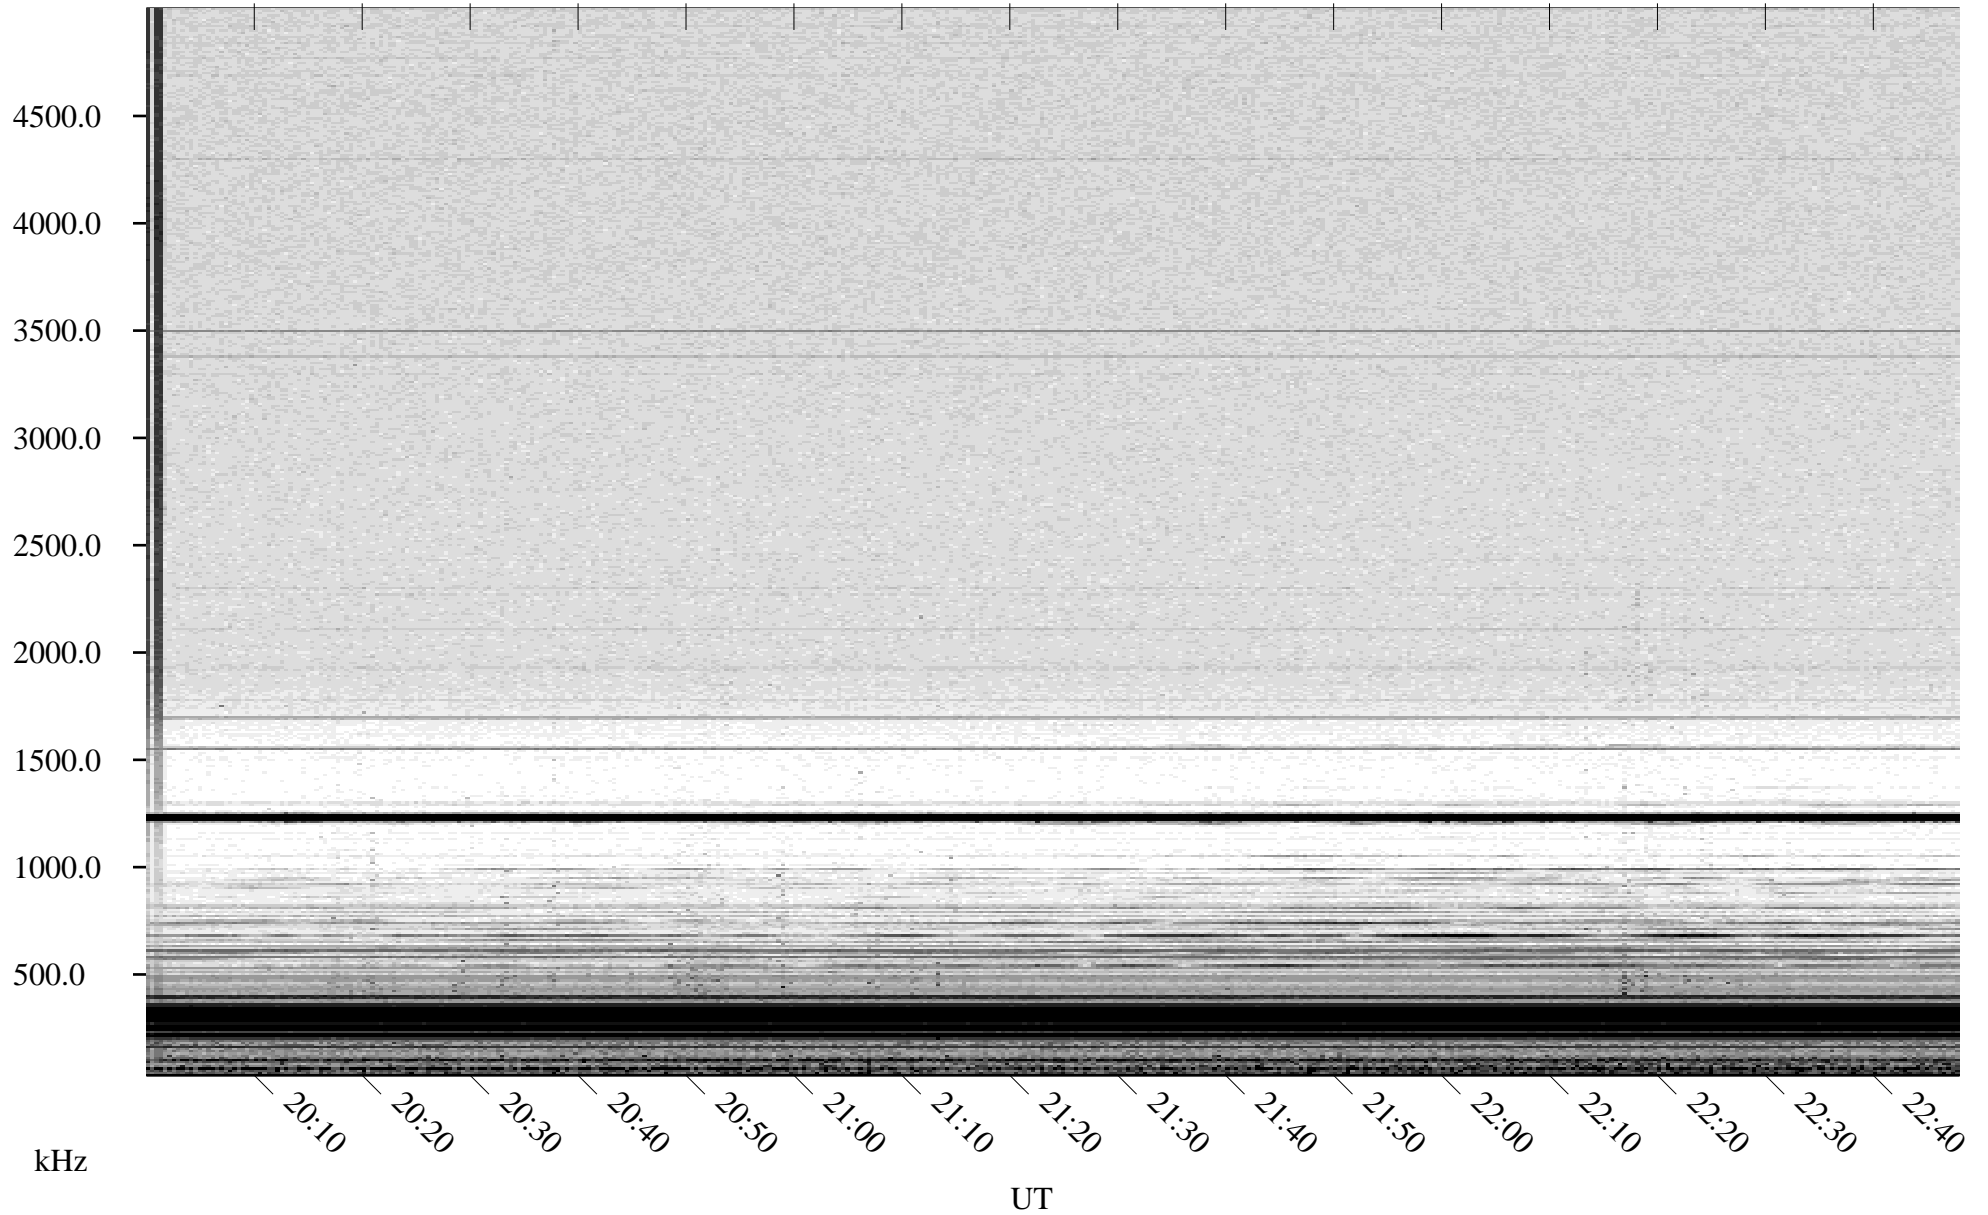

# 05/26/2008 Churchill, Manitoba

Linear Scale    Black = 161    White = 15

ch08147l.r00SUm max\_12

Page 1

# 05/26/2008 Churchill, Manitoba

Linear Scale    Black = 161    White = 15

ch08147l.r00SUm max\_12

Page 2

# 05/27/2008 Churchill, Manitoba

Linear Scale    Black = 161    White = 15

ch08147l.r00SUm max\_12

Page 3

# 05/27/2008 Churchill, Manitoba

Linear Scale    Black = 161    White = 15

ch08147l.r00SUm max\_12

Page 4