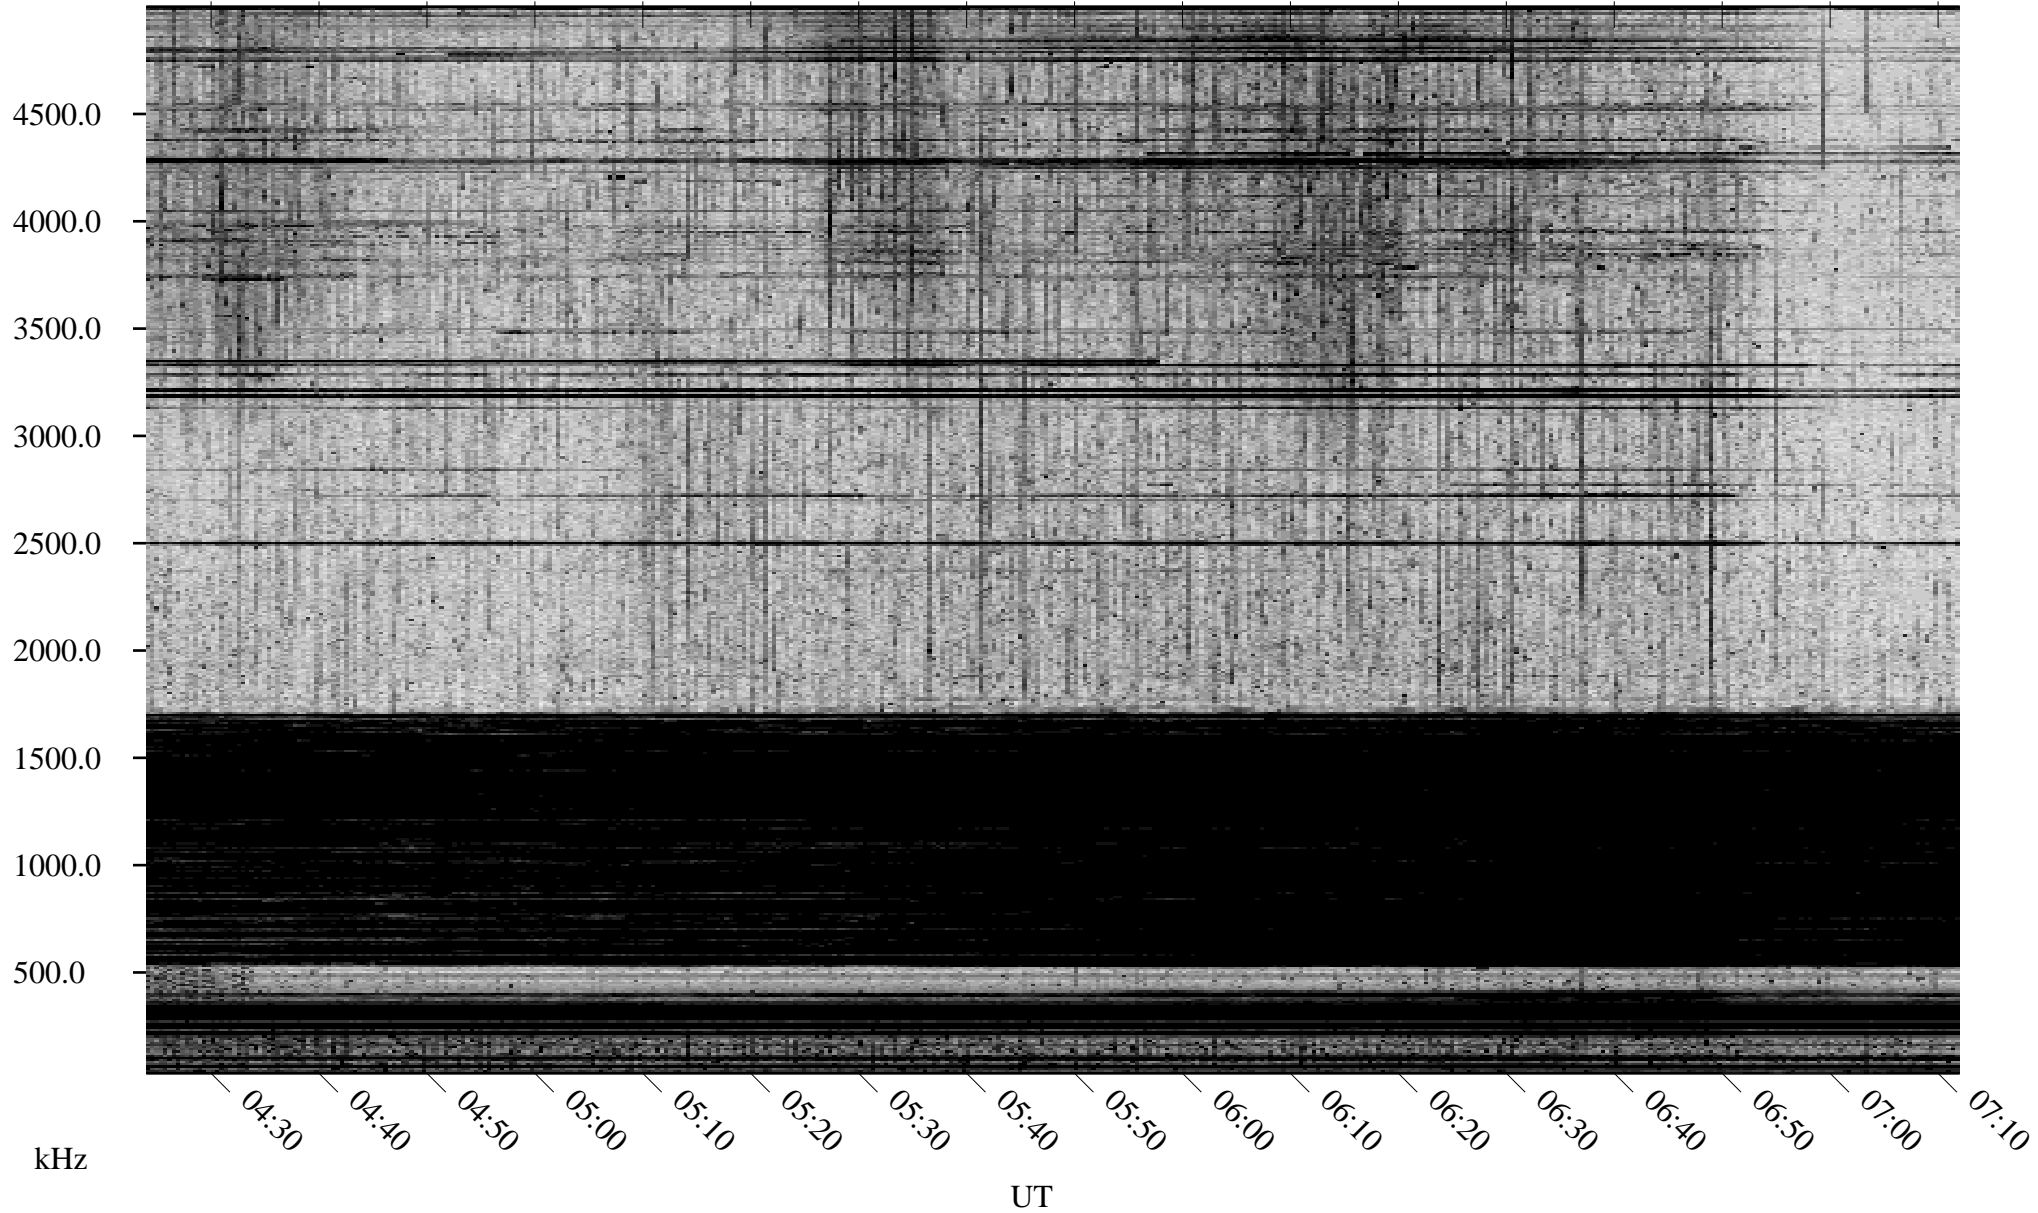

05/27/2008 Churchill, Manitoba

Linear Scale Black = 161 White = 15

ch08148l.r00SUm max_12

Page 1

05/27/2008 Churchill, Manitoba

Linear Scale Black = 161 White = 15

ch08148l.r00SUm max_12

Page 2

05/28/2008 Churchill, Manitoba

Linear Scale Black = 161 White = 15

ch08148l.r00SUm max_12

Page 3

05/28/2008 Churchill, Manitoba

Linear Scale Black = 161 White = 15

ch08148l.r00SUm max_12

Page 4

05/28/2008 Churchill, Manitoba

Linear Scale Black = 161 White = 15

ch08148l.r00SUm max_12

Page 5

05/28/2008 Churchill, Manitoba

Linear Scale Black = 161 White = 15

ch08148l.r00SUm max_12

Page 6

05/28/2008 Churchill, Manitoba

Linear Scale Black = 161 White = 15

ch08148l.r00SUm max_12

Page 7

05/28/2008 Churchill, Manitoba

Linear Scale Black = 161 White = 15

ch08148l.r00SUm max_12