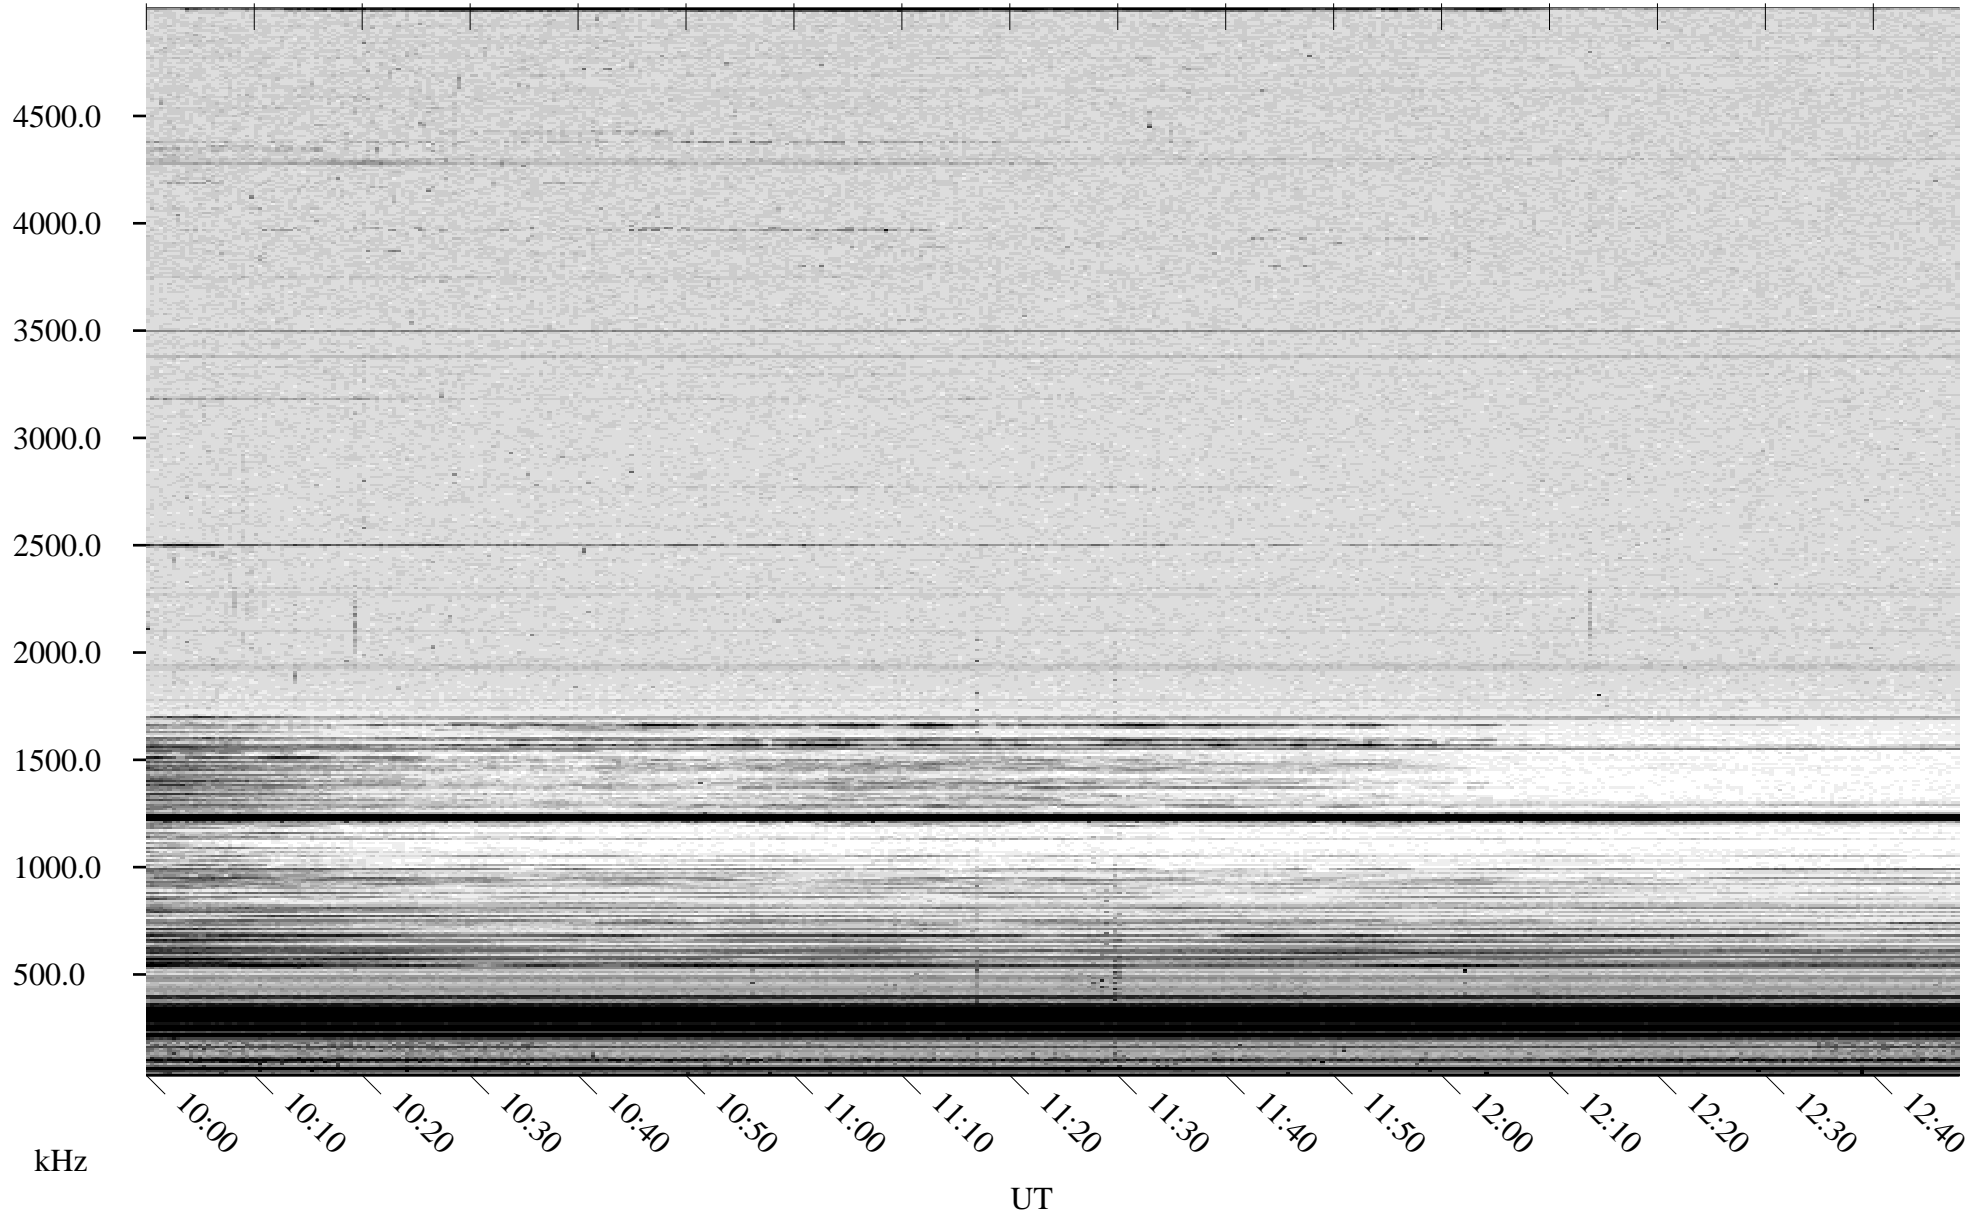

05/27/2008 Churchill, Manitoba

Linear Scale Black = 161 White = 15

ch08148l.r00SUm max_12

Page 1

05/27/2008 Churchill, Manitoba

Linear Scale Black = 161 White = 15

ch08148l.r00SUm max_12

Page 2

05/28/2008 Churchill, Manitoba

Linear Scale Black = 161 White = 15

ch08148l.r00SUm max_12

Page 3

05/28/2008 Churchill, Manitoba

Linear Scale Black = 161 White = 15

ch08148l.r00SUm max_12

Page 4

05/28/2008 Churchill, Manitoba

Linear Scale Black = 161 White = 15

ch08148l.r00SUm max_12

Page 5

05/28/2008 Churchill, Manitoba

Linear Scale Black = 161 White = 15

ch08148l.r00SUm max_12

Page 6

05/28/2008 Churchill, Manitoba

Linear Scale Black = 161 White = 15

ch08148l.r00SUm max_12

Page 7

05/28/2008 Churchill, Manitoba

Linear Scale Black = 161 White = 15

ch08148l.r00SUm max_12