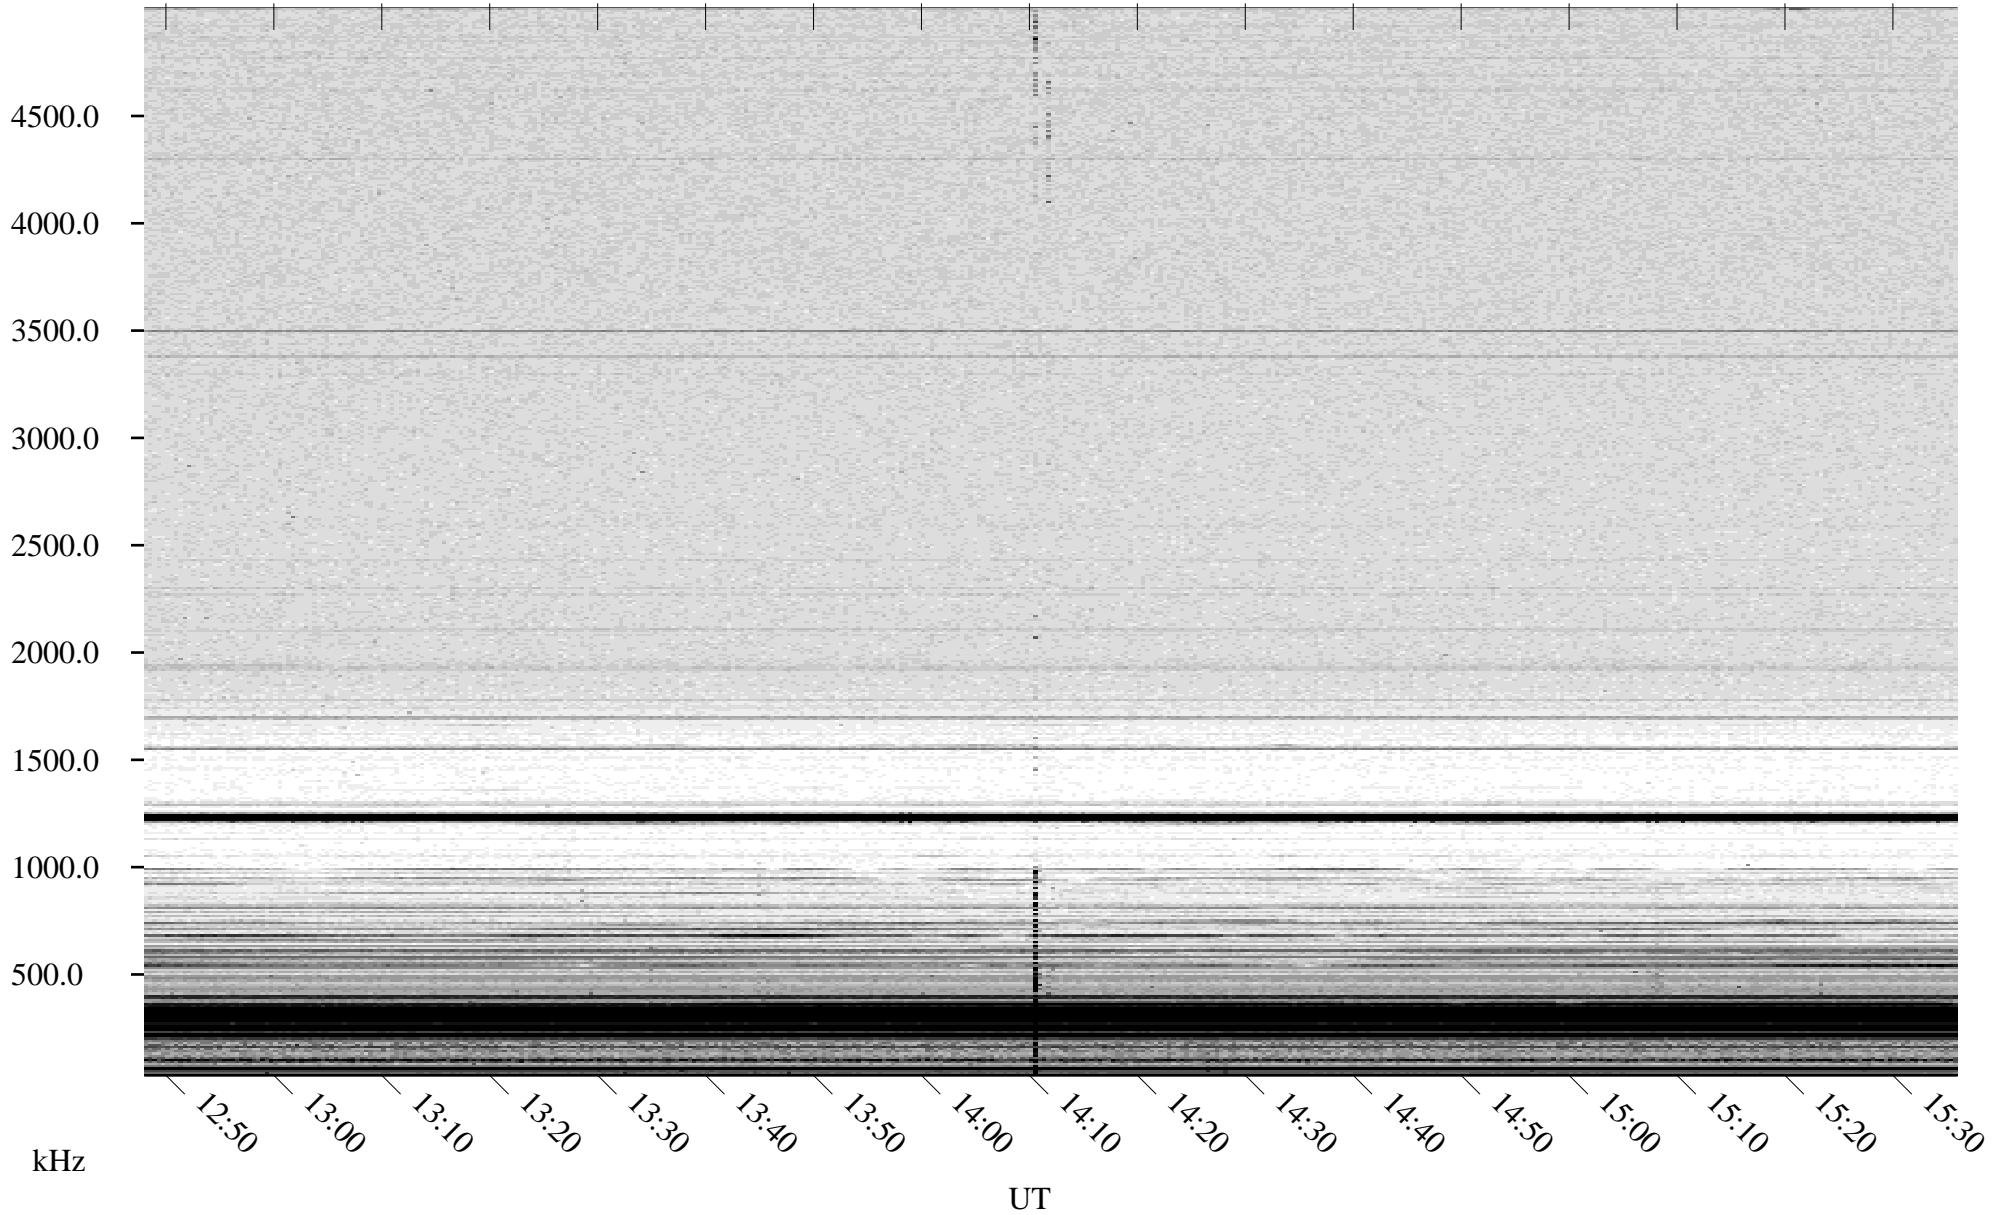

05/27/2008 Churchill, Manitoba

Linear Scale Black = 161 White = 15

ch08148l.r00SUm max_12

Page 1

05/27/2008 Churchill, Manitoba

Linear Scale Black = 161 White = 15

ch08148l.r00SUm max_12

Page 2

05/28/2008 Churchill, Manitoba

Linear Scale Black = 161 White = 15

ch08148l.r00SUm max_12

Page 3

05/28/2008 Churchill, Manitoba

Linear Scale Black = 161 White = 15

ch08148l.r00SUm max_12

Page 4

05/28/2008 Churchill, Manitoba

Linear Scale Black = 161 White = 15

ch08148l.r00SUm max_12

Page 5

05/28/2008 Churchill, Manitoba

Linear Scale Black = 161 White = 15

ch08148l.r00SUm max_12

Page 6

05/28/2008 Churchill, Manitoba

Linear Scale Black = 161 White = 15

ch08148l.r00SUm max_12

Page 7

05/28/2008 Churchill, Manitoba

Linear Scale Black = 161 White = 15

ch08148l.r00SUm max_12