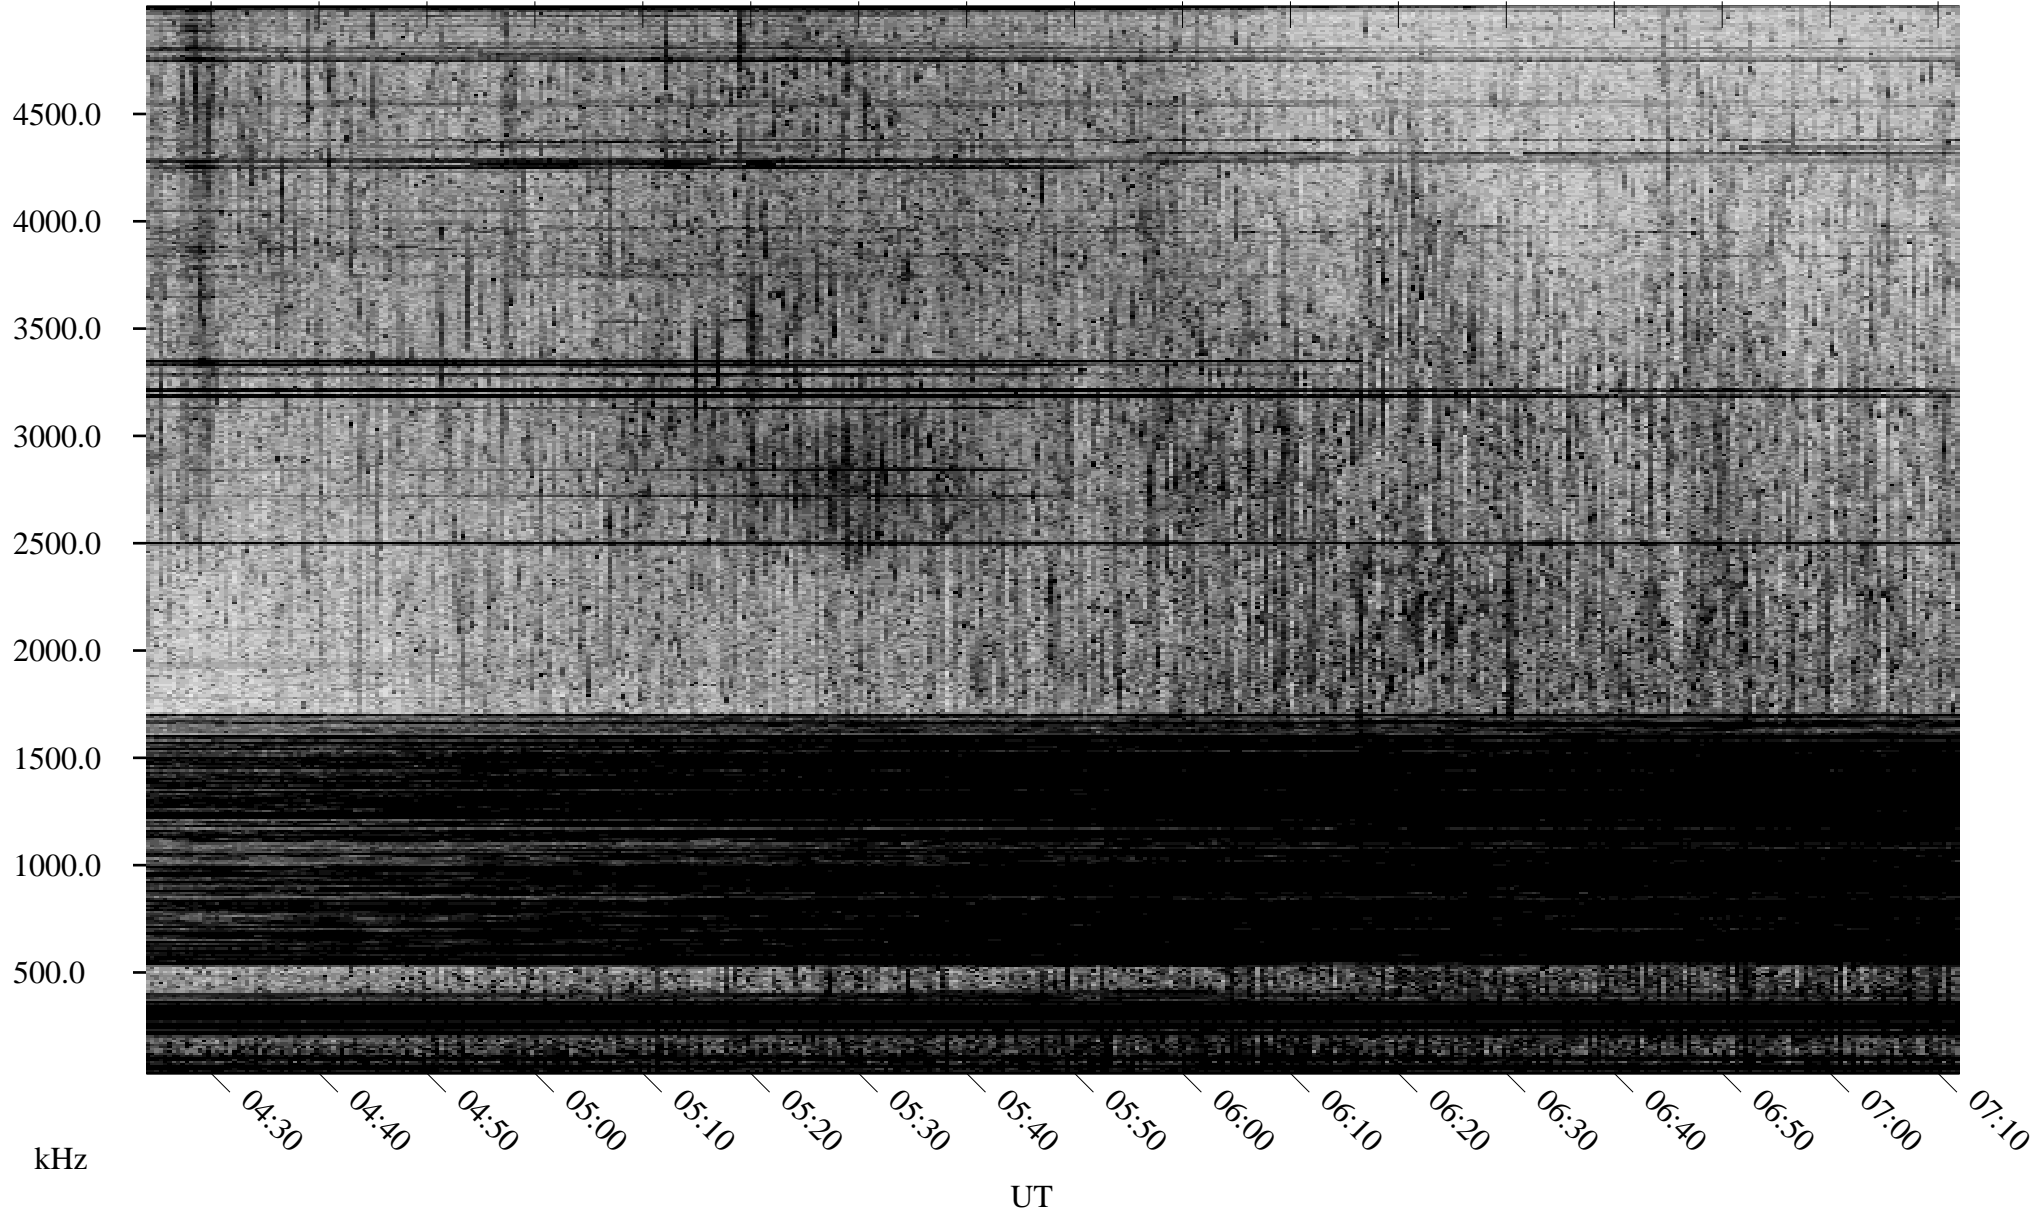

05/28/2008 Churchill, Manitoba

Linear Scale Black = 161 White = 15

ch08149l.r00SUm max_12

Page 1

05/28/2008 Churchill, Manitoba

Linear Scale Black = 161 White = 15

ch08149l.r00SUm max_12

Page 2

05/29/2008 Churchill, Manitoba

Linear Scale Black = 161 White = 15

ch08149l.r00SUm max_12

Page 3

05/29/2008 Churchill, Manitoba

Linear Scale Black = 161 White = 15

ch08149l.r00SUm max_12

Page 4

05/29/2008 Churchill, Manitoba

Linear Scale Black = 161 White = 15

ch08149l.r00SUm max_12

Page 5

05/29/2008 Churchill, Manitoba

Linear Scale Black = 161 White = 15

ch08149l.r00SUm max_12

Page 6

05/29/2008 Churchill, Manitoba

Linear Scale Black = 161 White = 15

ch08149l.r00SUm max_12

Page 7

05/29/2008 Churchill, Manitoba

Linear Scale Black = 161 White = 15

ch08149l.r00SUm max_12

Page 8