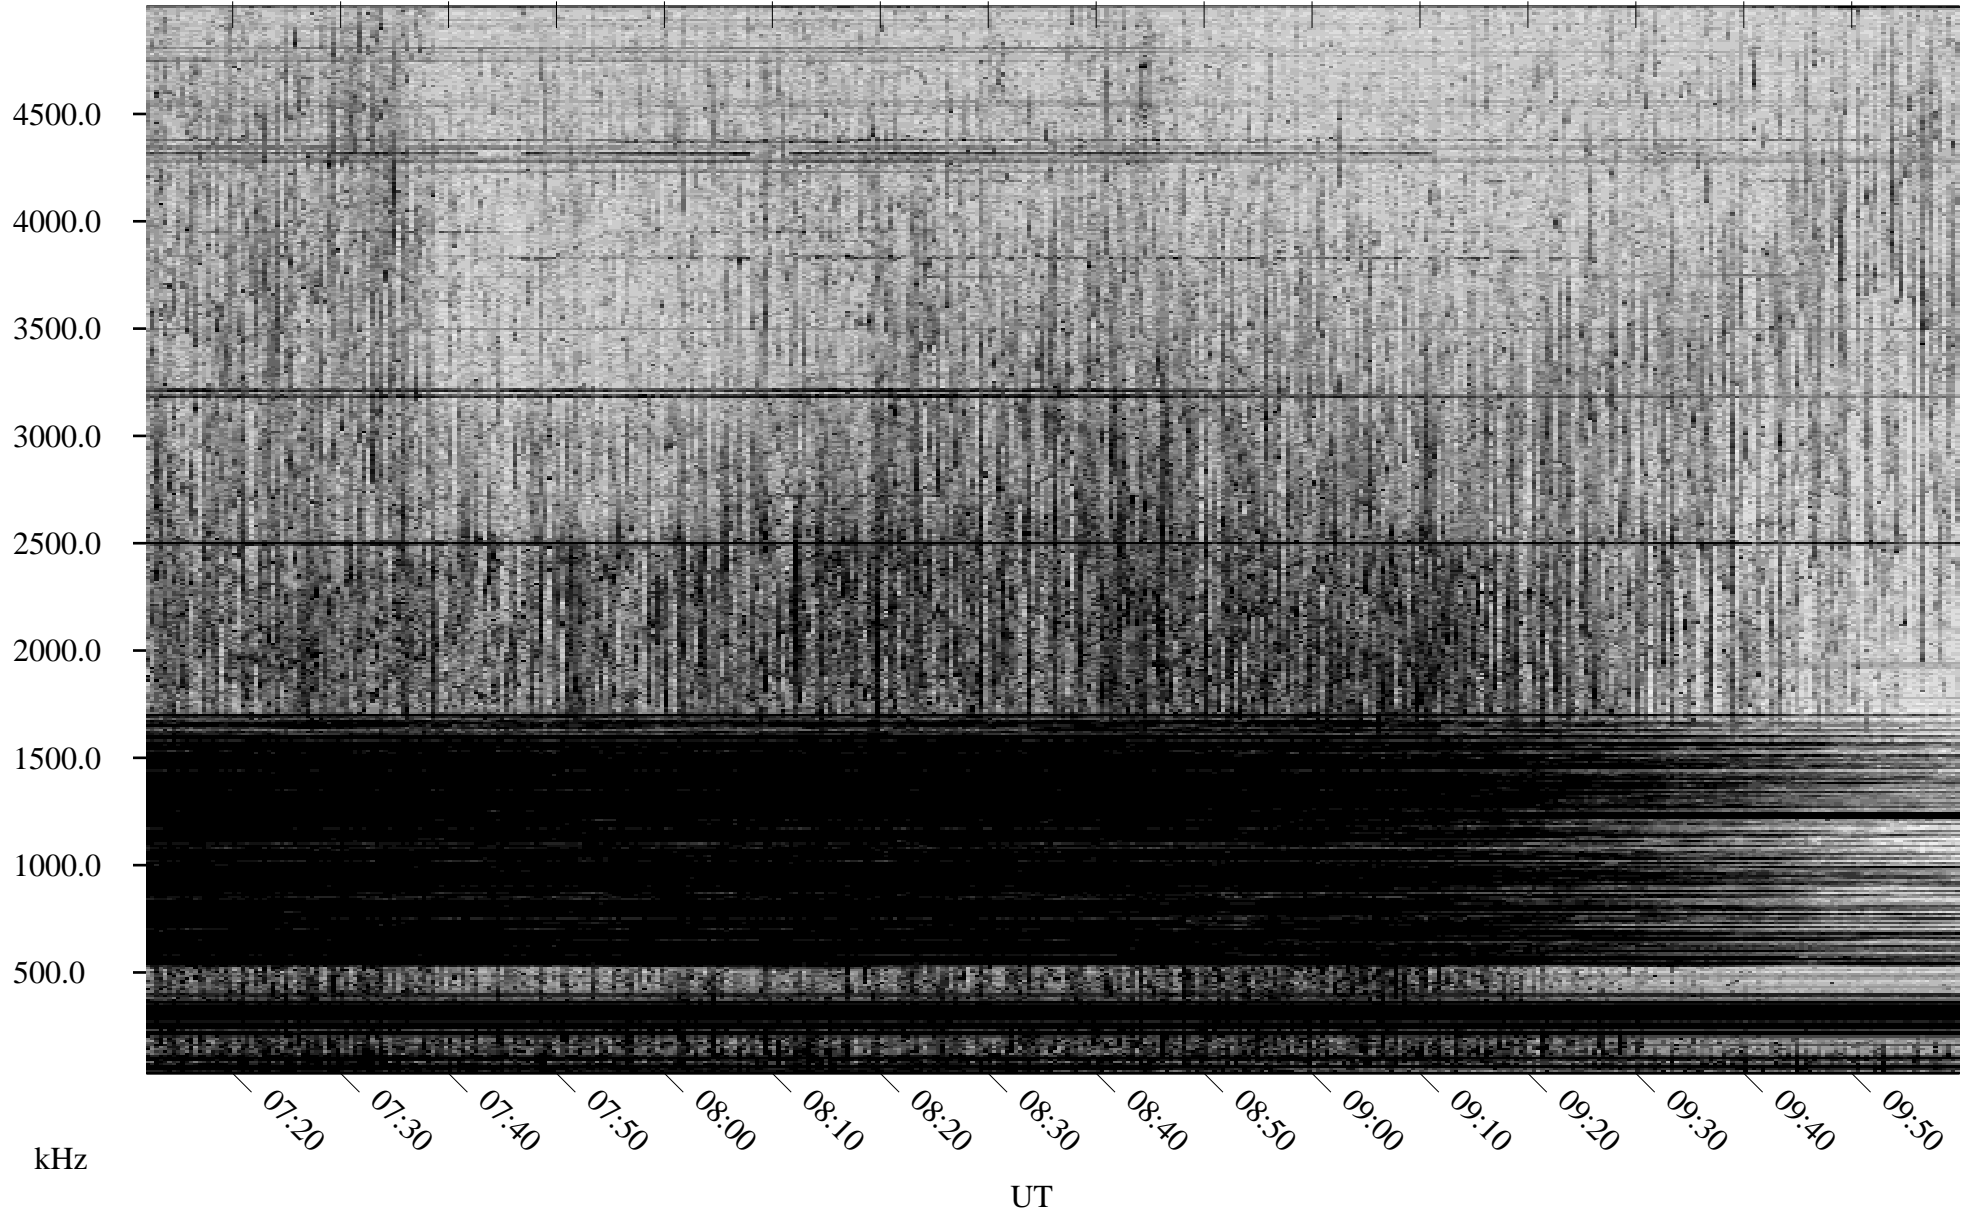

05/28/2008 Churchill, Manitoba

Linear Scale Black = 161 White = 15

ch08149l.r00SUm max_12

Page 1

05/28/2008 Churchill, Manitoba

Linear Scale Black = 161 White = 15

ch08149l.r00SUm max_12

Page 2

05/29/2008 Churchill, Manitoba

Linear Scale Black = 161 White = 15

ch08149l.r00SUm max_12

Page 3

05/29/2008 Churchill, Manitoba

Linear Scale Black = 161 White = 15

ch08149l.r00SUm max_12

Page 4

05/29/2008 Churchill, Manitoba

Linear Scale Black = 161 White = 15

ch08149l.r00SUm max_12

Page 5

05/29/2008 Churchill, Manitoba

Linear Scale Black = 161 White = 15

ch08149l.r00SUm max_12

Page 6

05/29/2008 Churchill, Manitoba

Linear Scale Black = 161 White = 15

ch08149l.r00SUm max_12

Page 7

05/29/2008 Churchill, Manitoba

Linear Scale Black = 161 White = 15

ch08149l.r00SUm max_12

Page 8