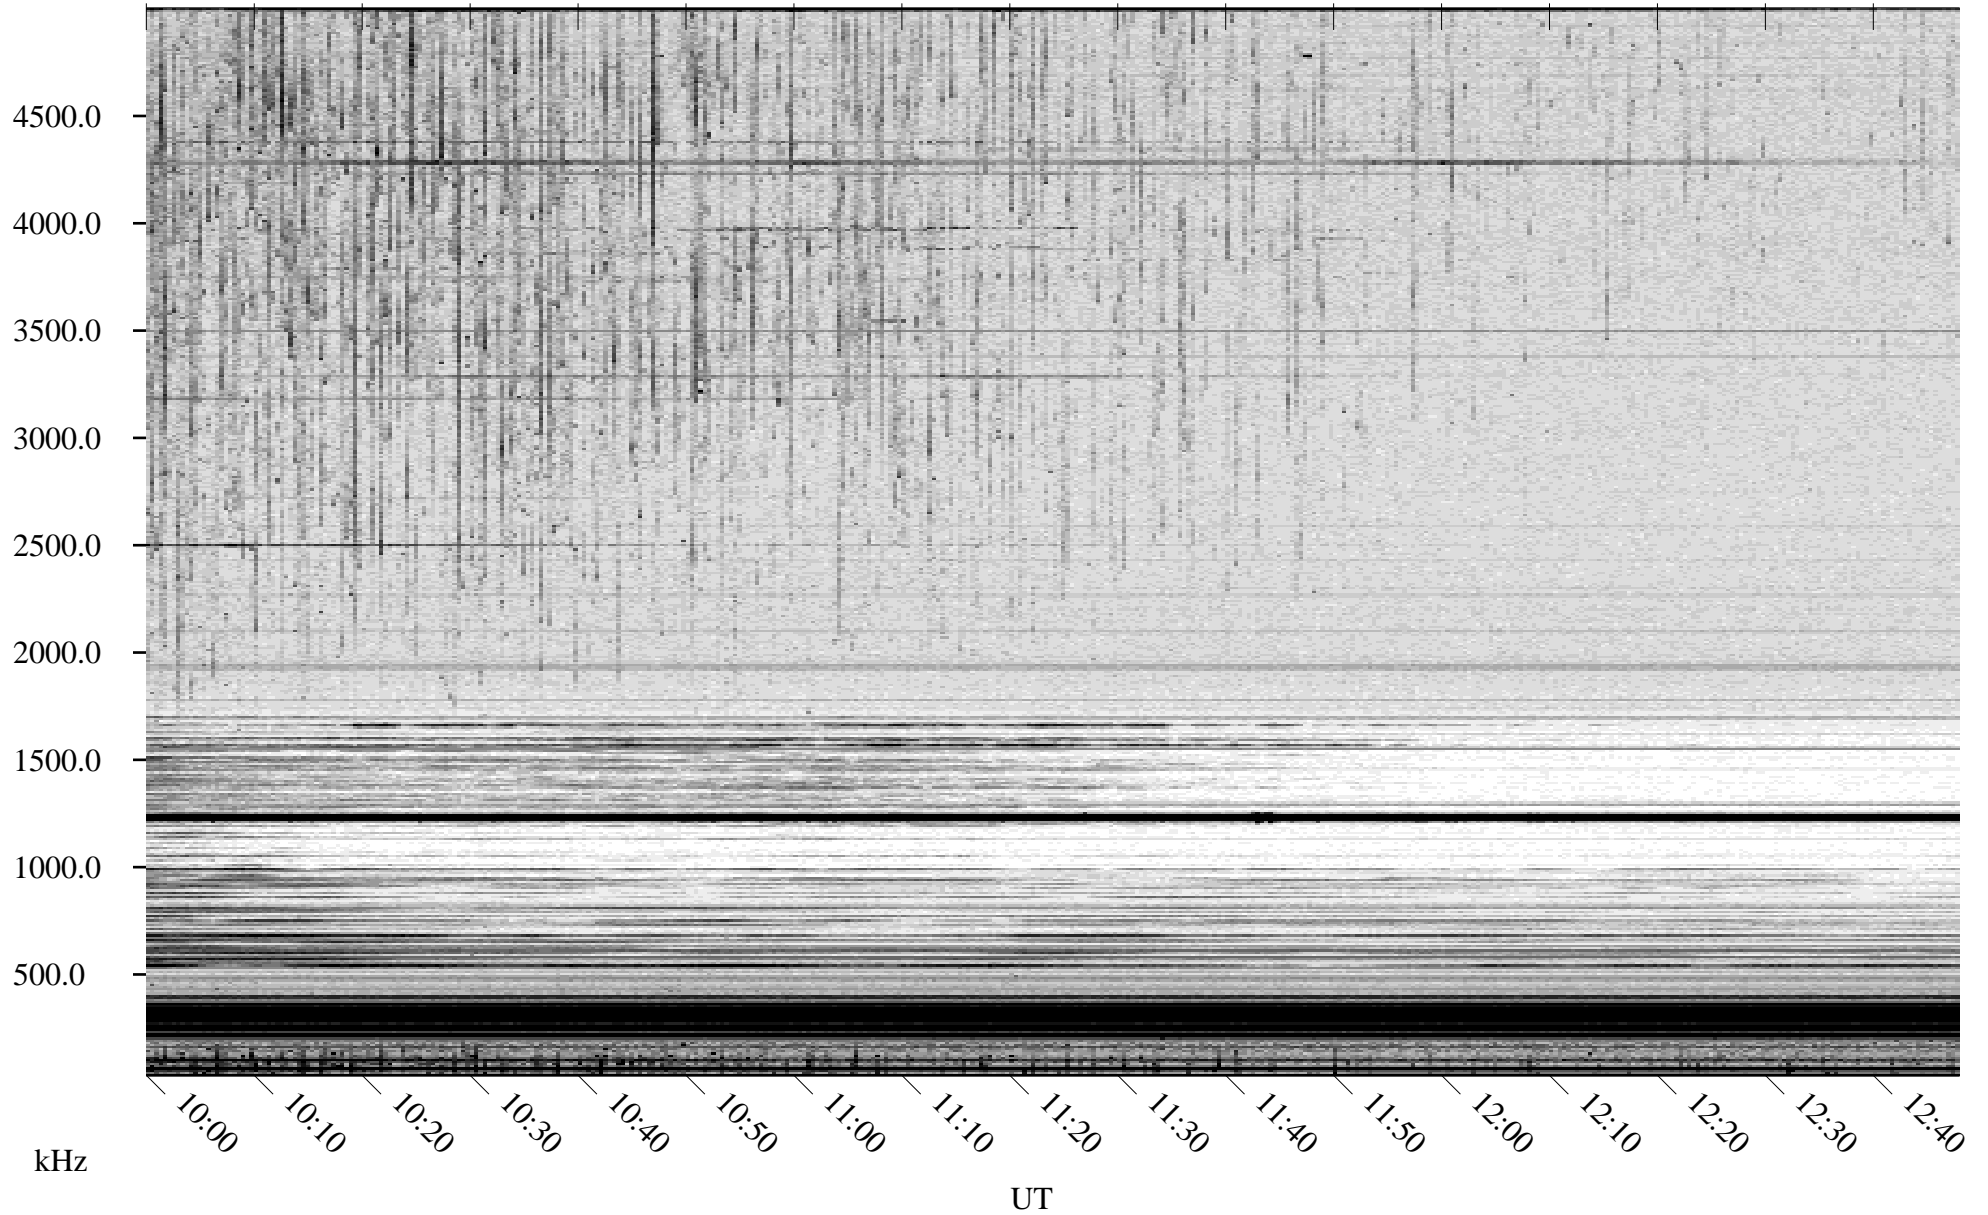

05/28/2008 Churchill, Manitoba

Linear Scale Black = 161 White = 15

ch08149l.r00SUm max_12

Page 1

05/28/2008 Churchill, Manitoba

Linear Scale Black = 161 White = 15

ch08149l.r00SUm max_12

Page 2

05/29/2008 Churchill, Manitoba

Linear Scale Black = 161 White = 15

ch08149l.r00SUm max_12

Page 3

05/29/2008 Churchill, Manitoba

Linear Scale Black = 161 White = 15

ch08149l.r00SUm max_12

Page 4

05/29/2008 Churchill, Manitoba

Linear Scale Black = 161 White = 15

ch08149l.r00SUm max_12

Page 5

05/29/2008 Churchill, Manitoba

Linear Scale Black = 161 White = 15

ch08149l.r00SUm max_12

Page 6

05/29/2008 Churchill, Manitoba

Linear Scale Black = 161 White = 15

ch08149l.r00SUm max_12

Page 7

05/29/2008 Churchill, Manitoba

Linear Scale Black = 161 White = 15

ch08149l.r00SUm max_12

Page 8