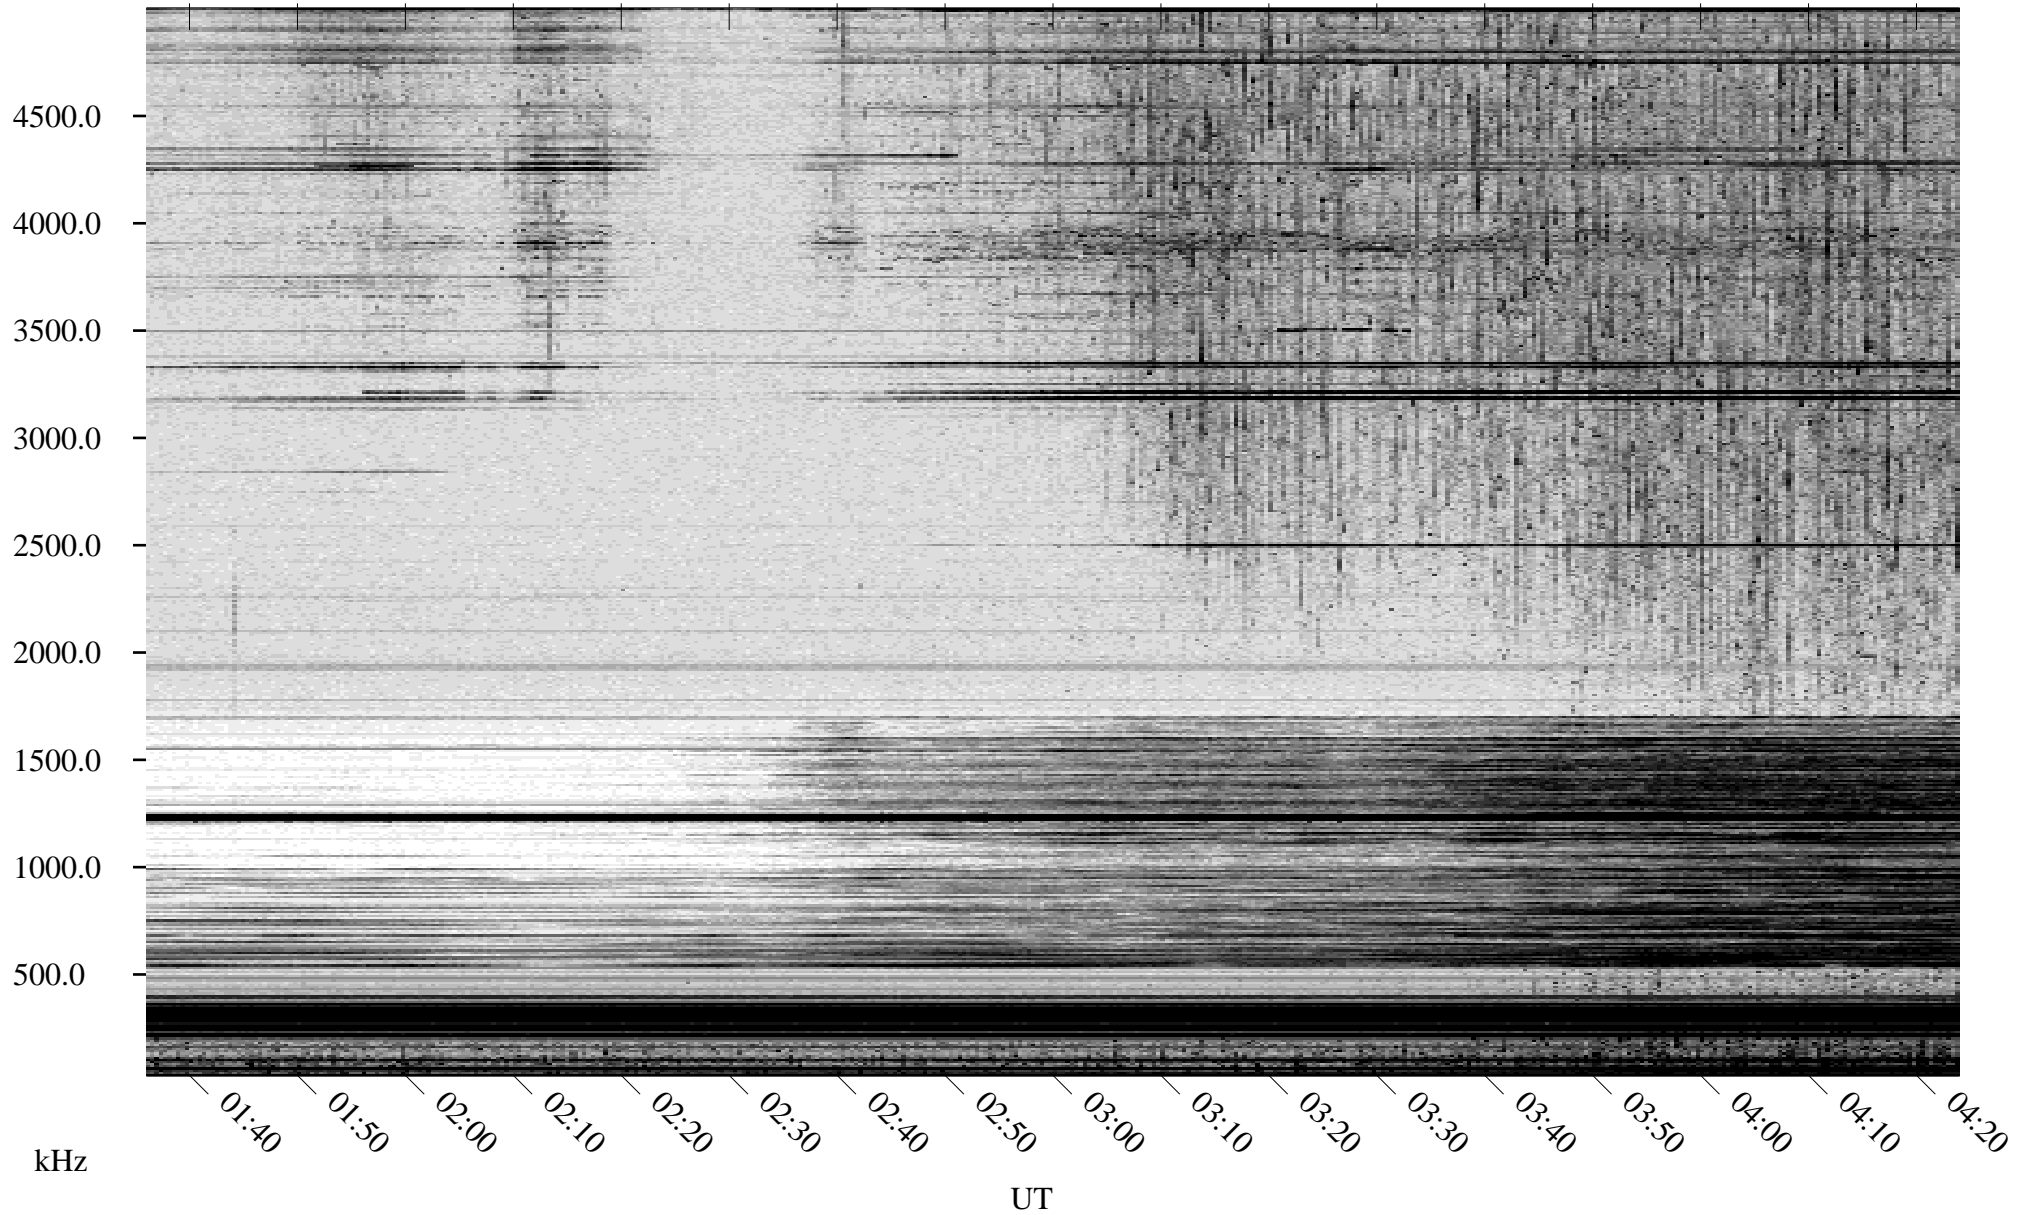

05/28/2008 Churchill, Manitoba

Linear Scale Black = 161 White = 15

ch08149l.r00SUm max_12

Page 1

05/28/2008 Churchill, Manitoba

Linear Scale Black = 161 White = 15

ch08149l.r00SUm max_12

Page 2

05/29/2008 Churchill, Manitoba

Linear Scale Black = 161 White = 15

ch08149l.r00SUm max_12

Page 3

05/29/2008 Churchill, Manitoba

Linear Scale Black = 161 White = 15

ch08149l.r00SUm max_12

Page 4

05/29/2008 Churchill, Manitoba

Linear Scale Black = 161 White = 15

ch08149l.r00SUm max_12

Page 5

05/29/2008 Churchill, Manitoba

Linear Scale Black = 161 White = 15

ch08149l.r00SUm max_12

Page 6

05/29/2008 Churchill, Manitoba

Linear Scale Black = 161 White = 15

ch08149l.r00SUm max_12

Page 7

05/29/2008 Churchill, Manitoba

Linear Scale Black = 161 White = 15

ch08149l.r00SUm max_12

Page 8