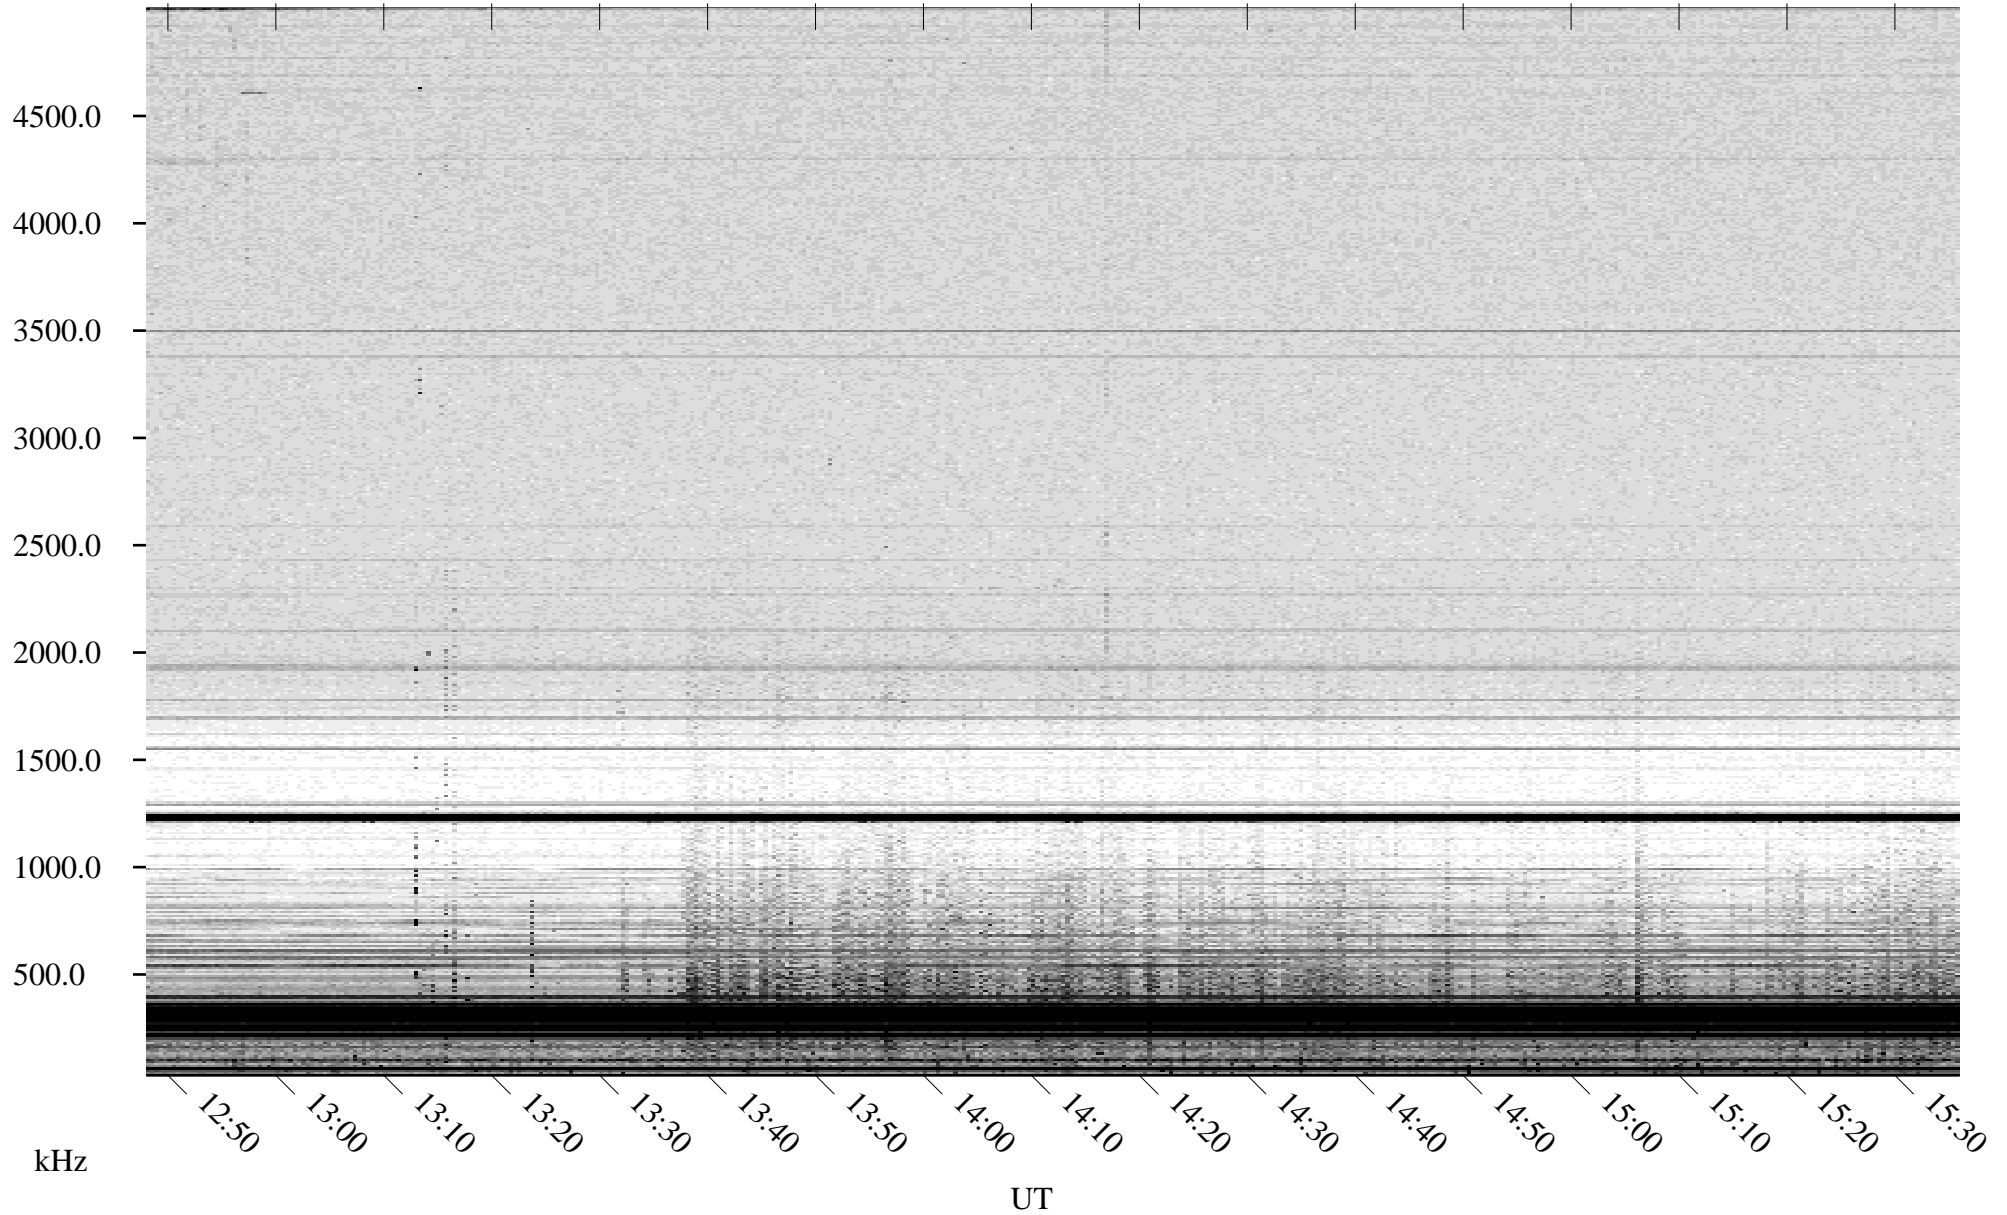

05/28/2008 Churchill, Manitoba

Linear Scale Black = 161 White = 15

ch08149l.r00SUm max_12

Page 1

05/28/2008 Churchill, Manitoba

Linear Scale Black = 161 White = 15

ch08149l.r00SUm max_12

Page 2

05/29/2008 Churchill, Manitoba

Linear Scale Black = 161 White = 15

ch08149l.r00SUm max_12

Page 3

05/29/2008 Churchill, Manitoba

Linear Scale Black = 161 White = 15

ch08149l.r00SUm max_12

Page 4

05/29/2008 Churchill, Manitoba

Linear Scale Black = 161 White = 15

ch08149l.r00SUm max_12

Page 5

05/29/2008 Churchill, Manitoba

Linear Scale Black = 161 White = 15

ch08149l.r00SUm max_12

Page 6

05/29/2008 Churchill, Manitoba

Linear Scale Black = 161 White = 15

ch08149l.r00SUm max_12

Page 7

05/29/2008 Churchill, Manitoba

Linear Scale Black = 161 White = 15

ch08149l.r00SUm max_12

Page 8