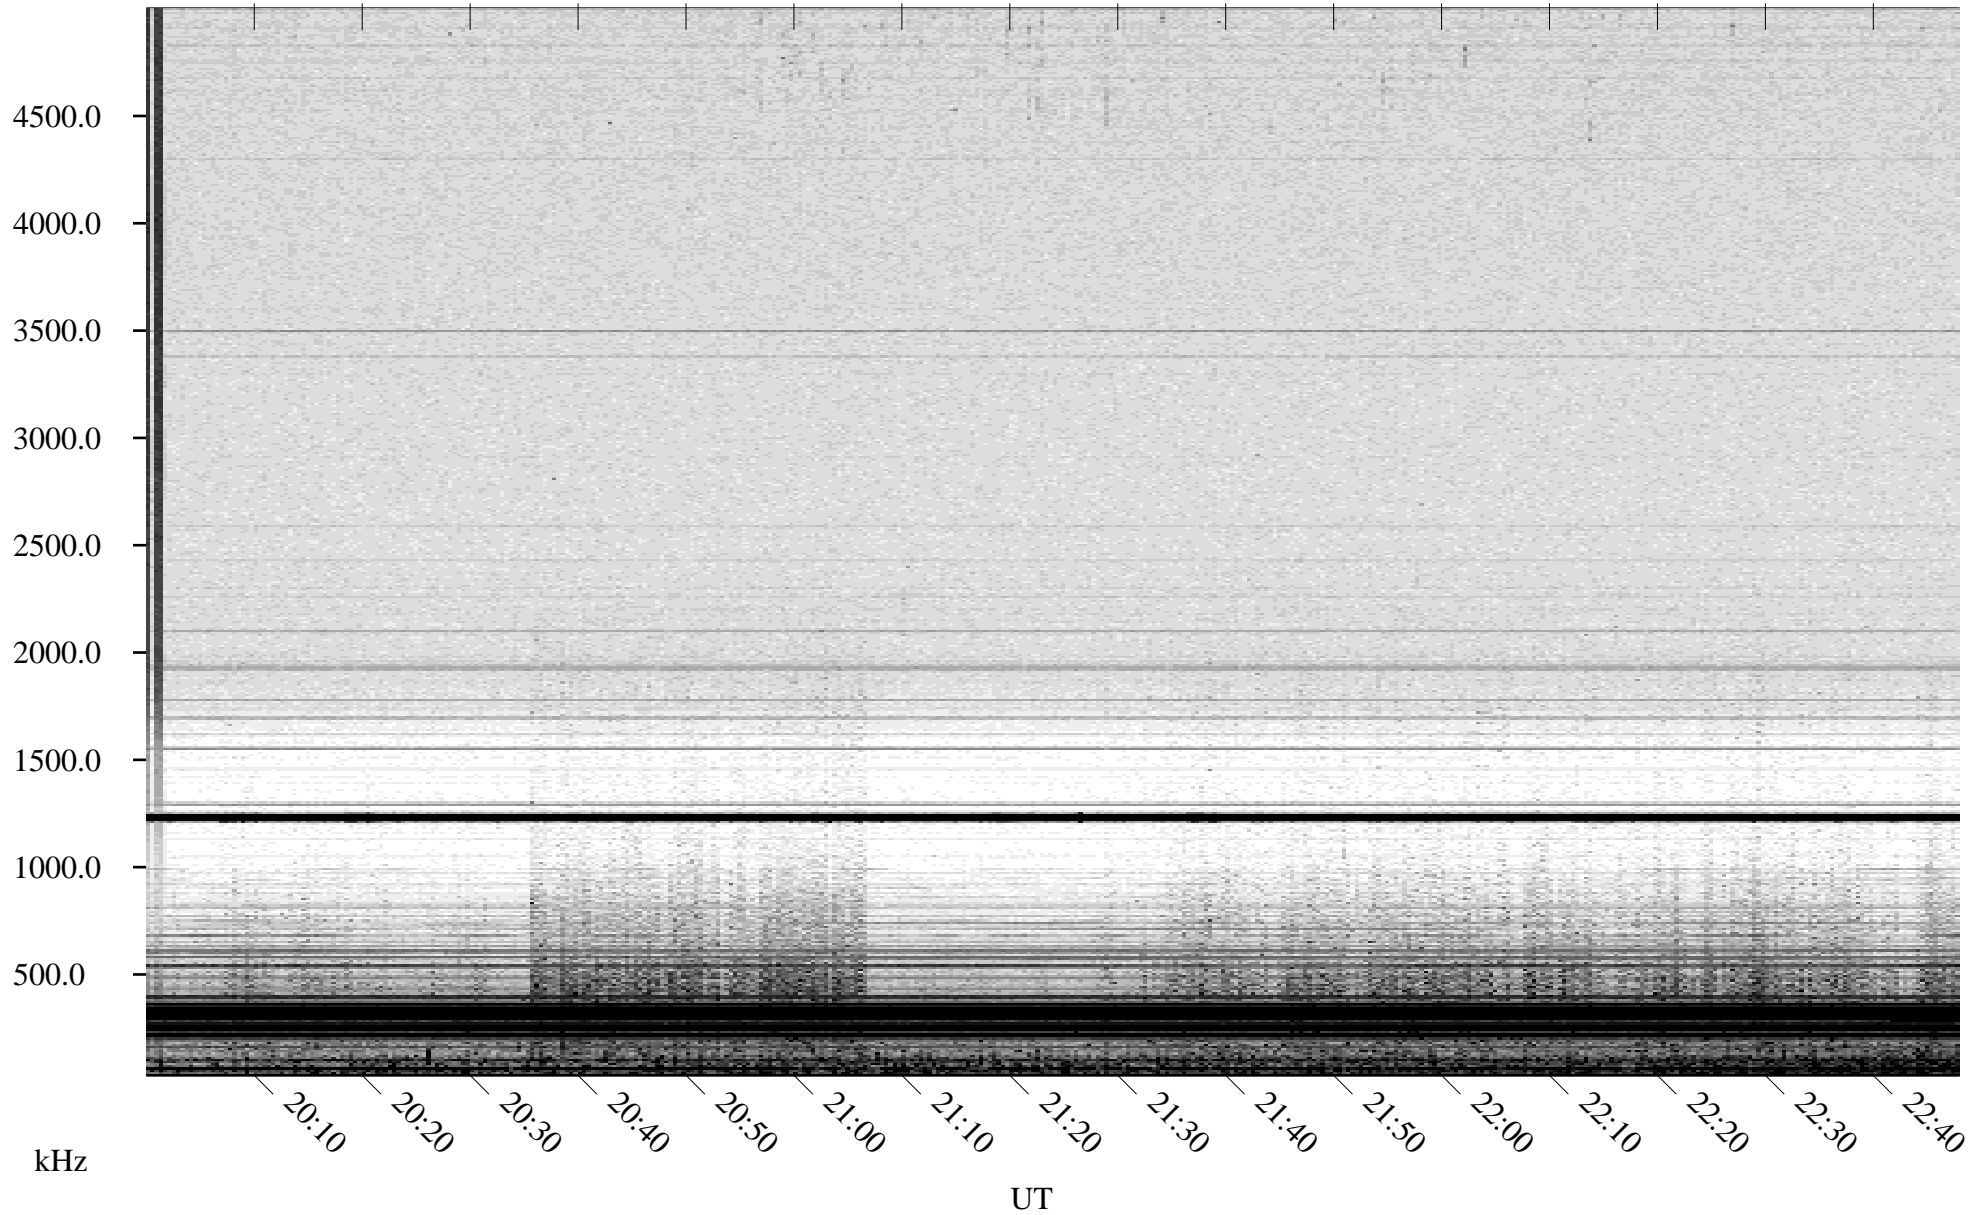

05/29/2008 Churchill, Manitoba

Linear Scale Black = 161 White = 15

ch08150l.r00SUm max_12

Page 1

05/29/2008 Churchill, Manitoba

Linear Scale Black = 161 White = 15

ch08150l.r00SUm max_12

Page 2

05/30/2008 Churchill, Manitoba

Linear Scale Black = 161 White = 15

ch08150l.r00SUm max_12

Page 3

05/30/2008 Churchill, Manitoba

Linear Scale Black = 161 White = 15

ch08150l.r00SUm max_12

Page 4

05/30/2008 Churchill, Manitoba

Linear Scale Black = 161 White = 15

ch08150l.r00SUm max_12

Page 5

05/30/2008 Churchill, Manitoba

Linear Scale Black = 161 White = 15

ch08150l.r00SUm max_12

Page 6

05/30/2008 Churchill, Manitoba

Linear Scale Black = 161 White = 15

ch08150l.r00SUm max_12

Page 7

05/30/2008 Churchill, Manitoba

Linear Scale Black = 161 White = 15

ch08150l.r00SUm max_12