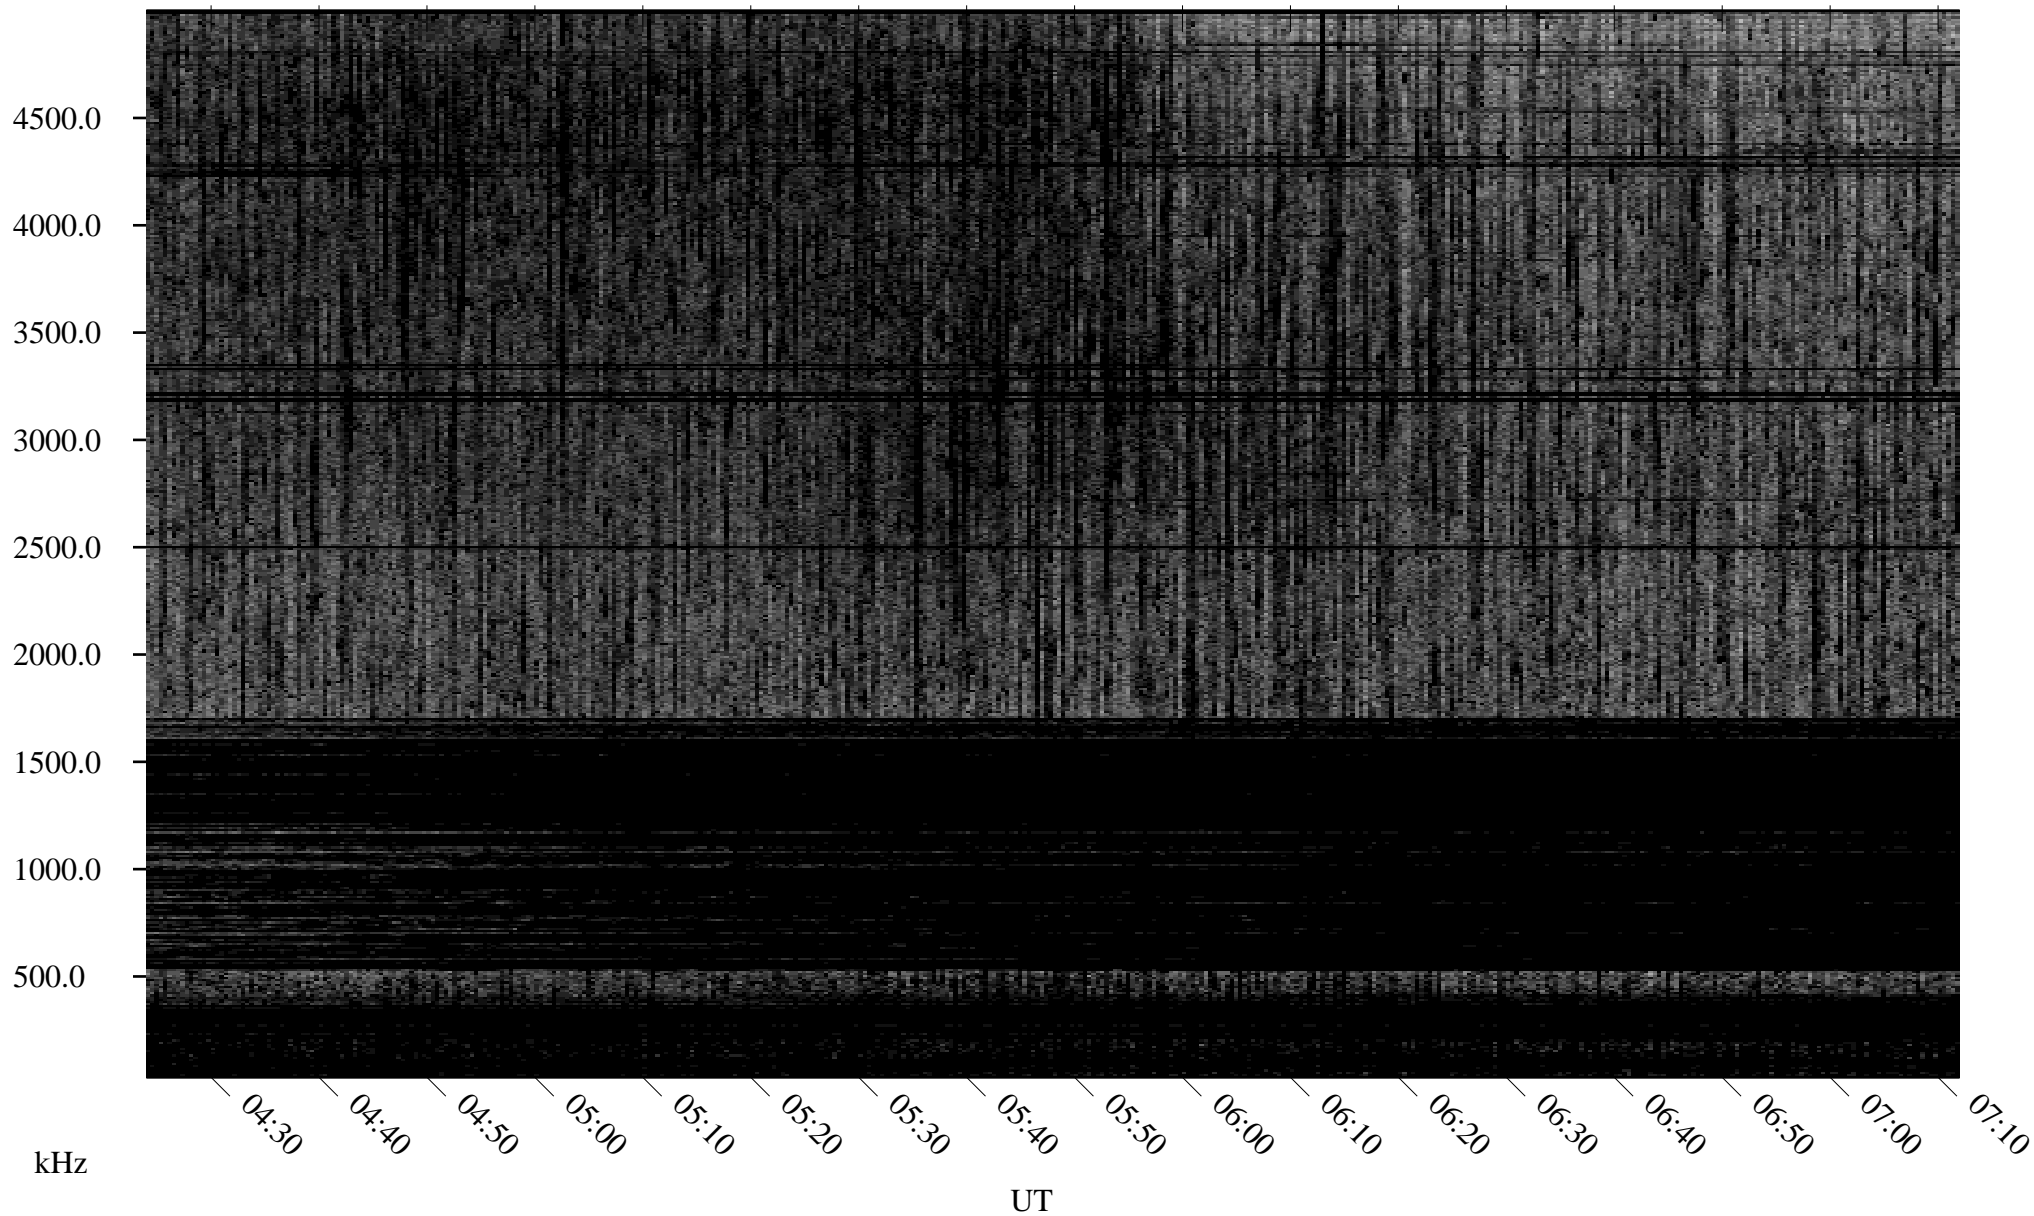

05/29/2008 Churchill, Manitoba

Linear Scale Black = 161 White = 15

ch08150l.r00SUm max_12

Page 1

05/29/2008 Churchill, Manitoba

Linear Scale Black = 161 White = 15

ch08150l.r00SUm max_12

Page 2

05/30/2008 Churchill, Manitoba

Linear Scale Black = 161 White = 15

ch08150l.r00SUm max_12

Page 3

05/30/2008 Churchill, Manitoba

Linear Scale Black = 161 White = 15

ch08150l.r00SUm max_12

Page 4

05/30/2008 Churchill, Manitoba

Linear Scale Black = 161 White = 15

ch08150l.r00SUm max_12

Page 5

05/30/2008 Churchill, Manitoba

Linear Scale Black = 161 White = 15

ch08150l.r00SUm max_12

Page 6

05/30/2008 Churchill, Manitoba

Linear Scale Black = 161 White = 15

ch08150l.r00SUm max_12

Page 7

05/30/2008 Churchill, Manitoba

Linear Scale Black = 161 White = 15

ch08150l.r00SUm max_12