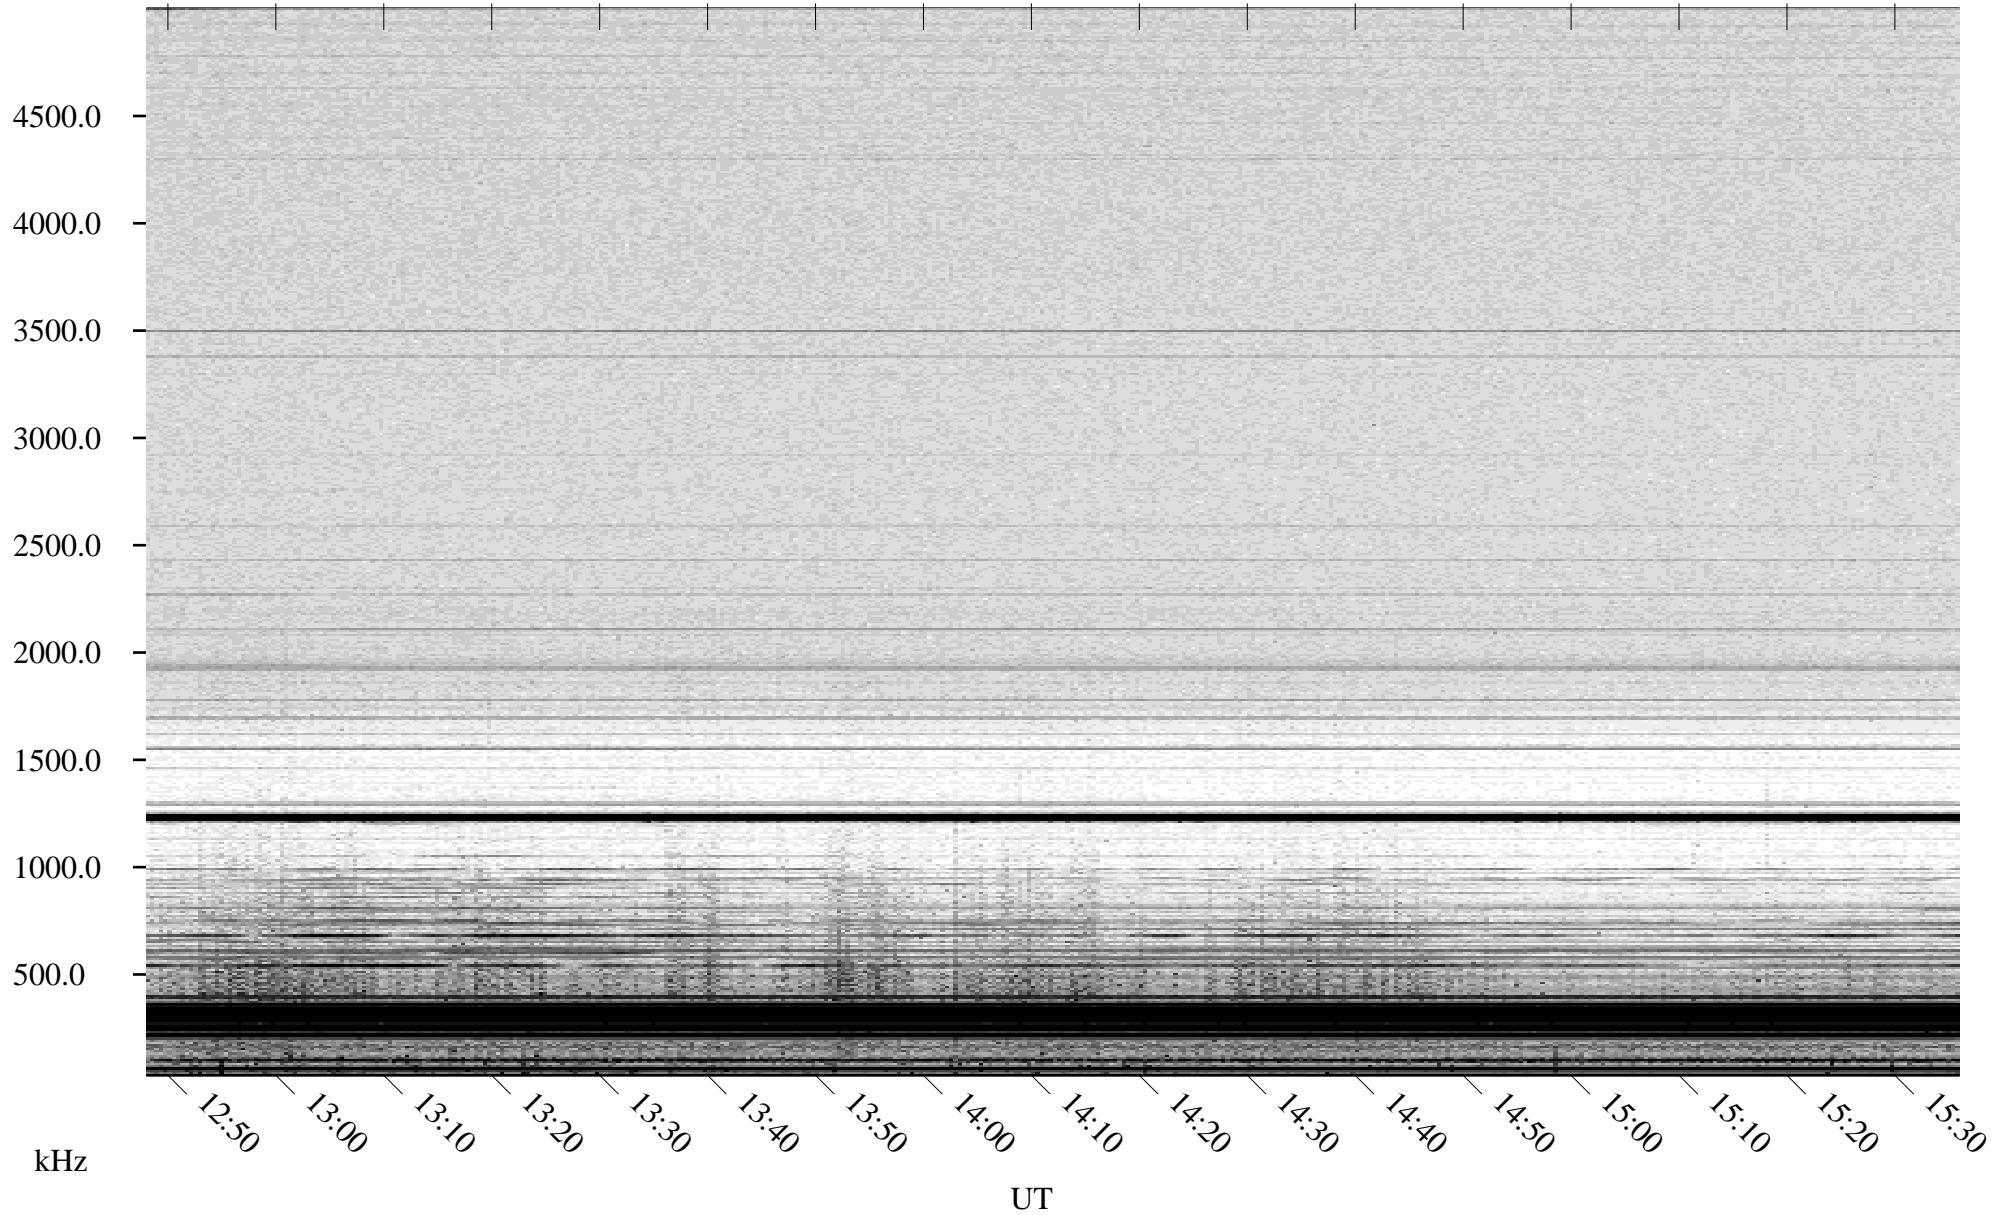

05/29/2008 Churchill, Manitoba

Linear Scale Black = 161 White = 15

ch08150l.r00SUm max_12

Page 1

05/29/2008 Churchill, Manitoba

Linear Scale Black = 161 White = 15

ch08150l.r00SUm max_12

Page 2

05/30/2008 Churchill, Manitoba

Linear Scale Black = 161 White = 15

ch08150l.r00SUm max_12

Page 3

05/30/2008 Churchill, Manitoba

Linear Scale Black = 161 White = 15

ch08150l.r00SUm max_12

Page 4

05/30/2008 Churchill, Manitoba

Linear Scale Black = 161 White = 15

ch08150l.r00SUm max_12

Page 5

05/30/2008 Churchill, Manitoba

Linear Scale Black = 161 White = 15

ch08150l.r00SUm max_12

Page 6

05/30/2008 Churchill, Manitoba

Linear Scale Black = 161 White = 15

ch08150l.r00SUm max_12

Page 7

05/30/2008 Churchill, Manitoba

Linear Scale Black = 161 White = 15

ch08150l.r00SUm max_12