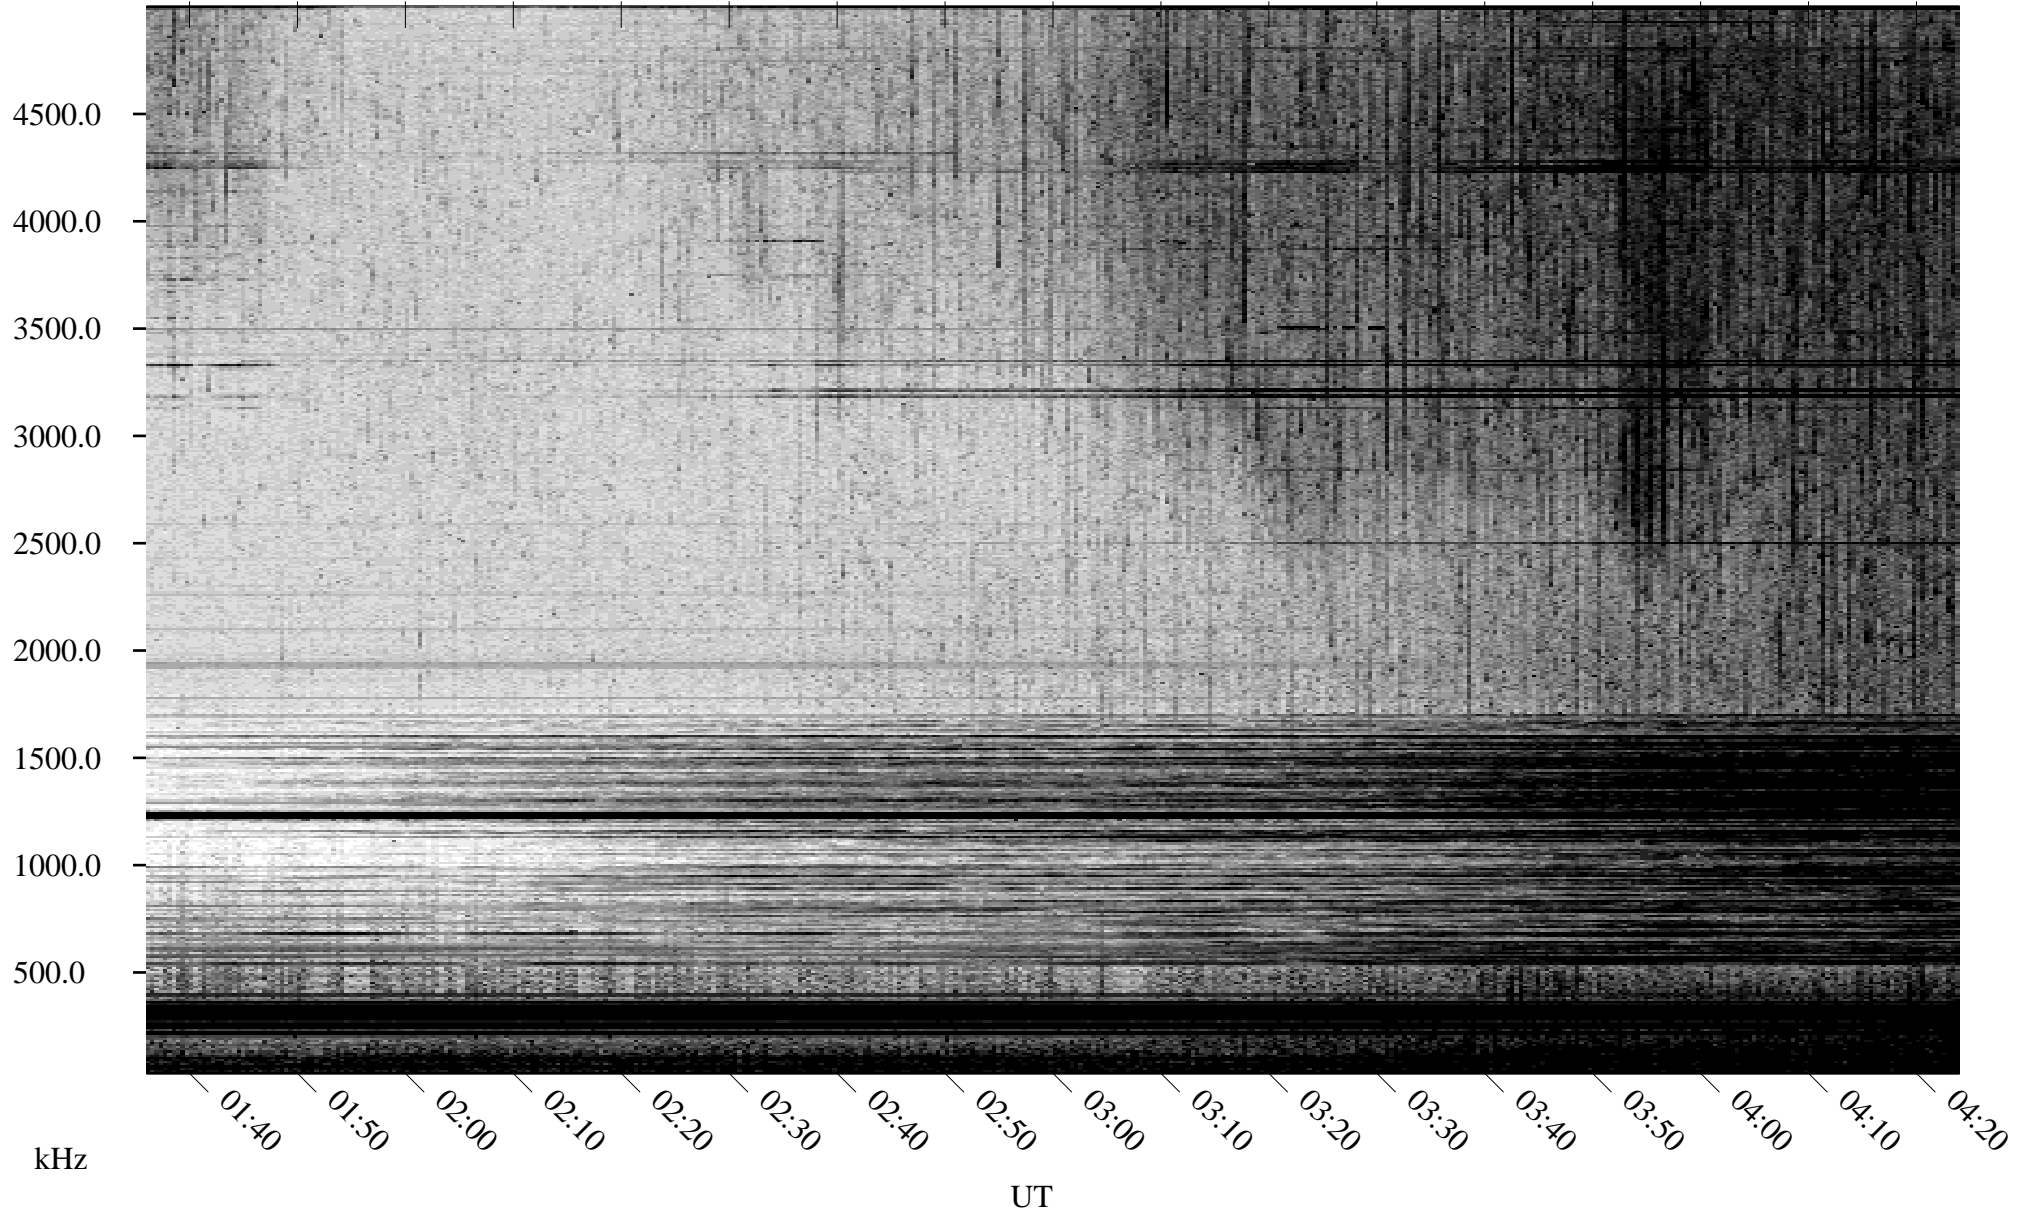

05/29/2008 Churchill, Manitoba

Linear Scale Black = 161 White = 15

ch08150l.r00SUm max_12

Page 1

05/29/2008 Churchill, Manitoba

Linear Scale Black = 161 White = 15

ch08150l.r00SUm max_12

Page 2

05/30/2008 Churchill, Manitoba

Linear Scale Black = 161 White = 15

ch08150l.r00SUm max_12

Page 3

05/30/2008 Churchill, Manitoba

Linear Scale Black = 161 White = 15

ch08150l.r00SUm max_12

Page 4

05/30/2008 Churchill, Manitoba

Linear Scale Black = 161 White = 15

ch08150l.r00SUm max_12

Page 5

05/30/2008 Churchill, Manitoba

Linear Scale Black = 161 White = 15

ch08150l.r00SUm max_12

Page 6

05/30/2008 Churchill, Manitoba

Linear Scale Black = 161 White = 15

ch08150l.r00SUm max_12

Page 7

05/30/2008 Churchill, Manitoba

Linear Scale Black = 161 White = 15

ch08150l.r00SUm max_12