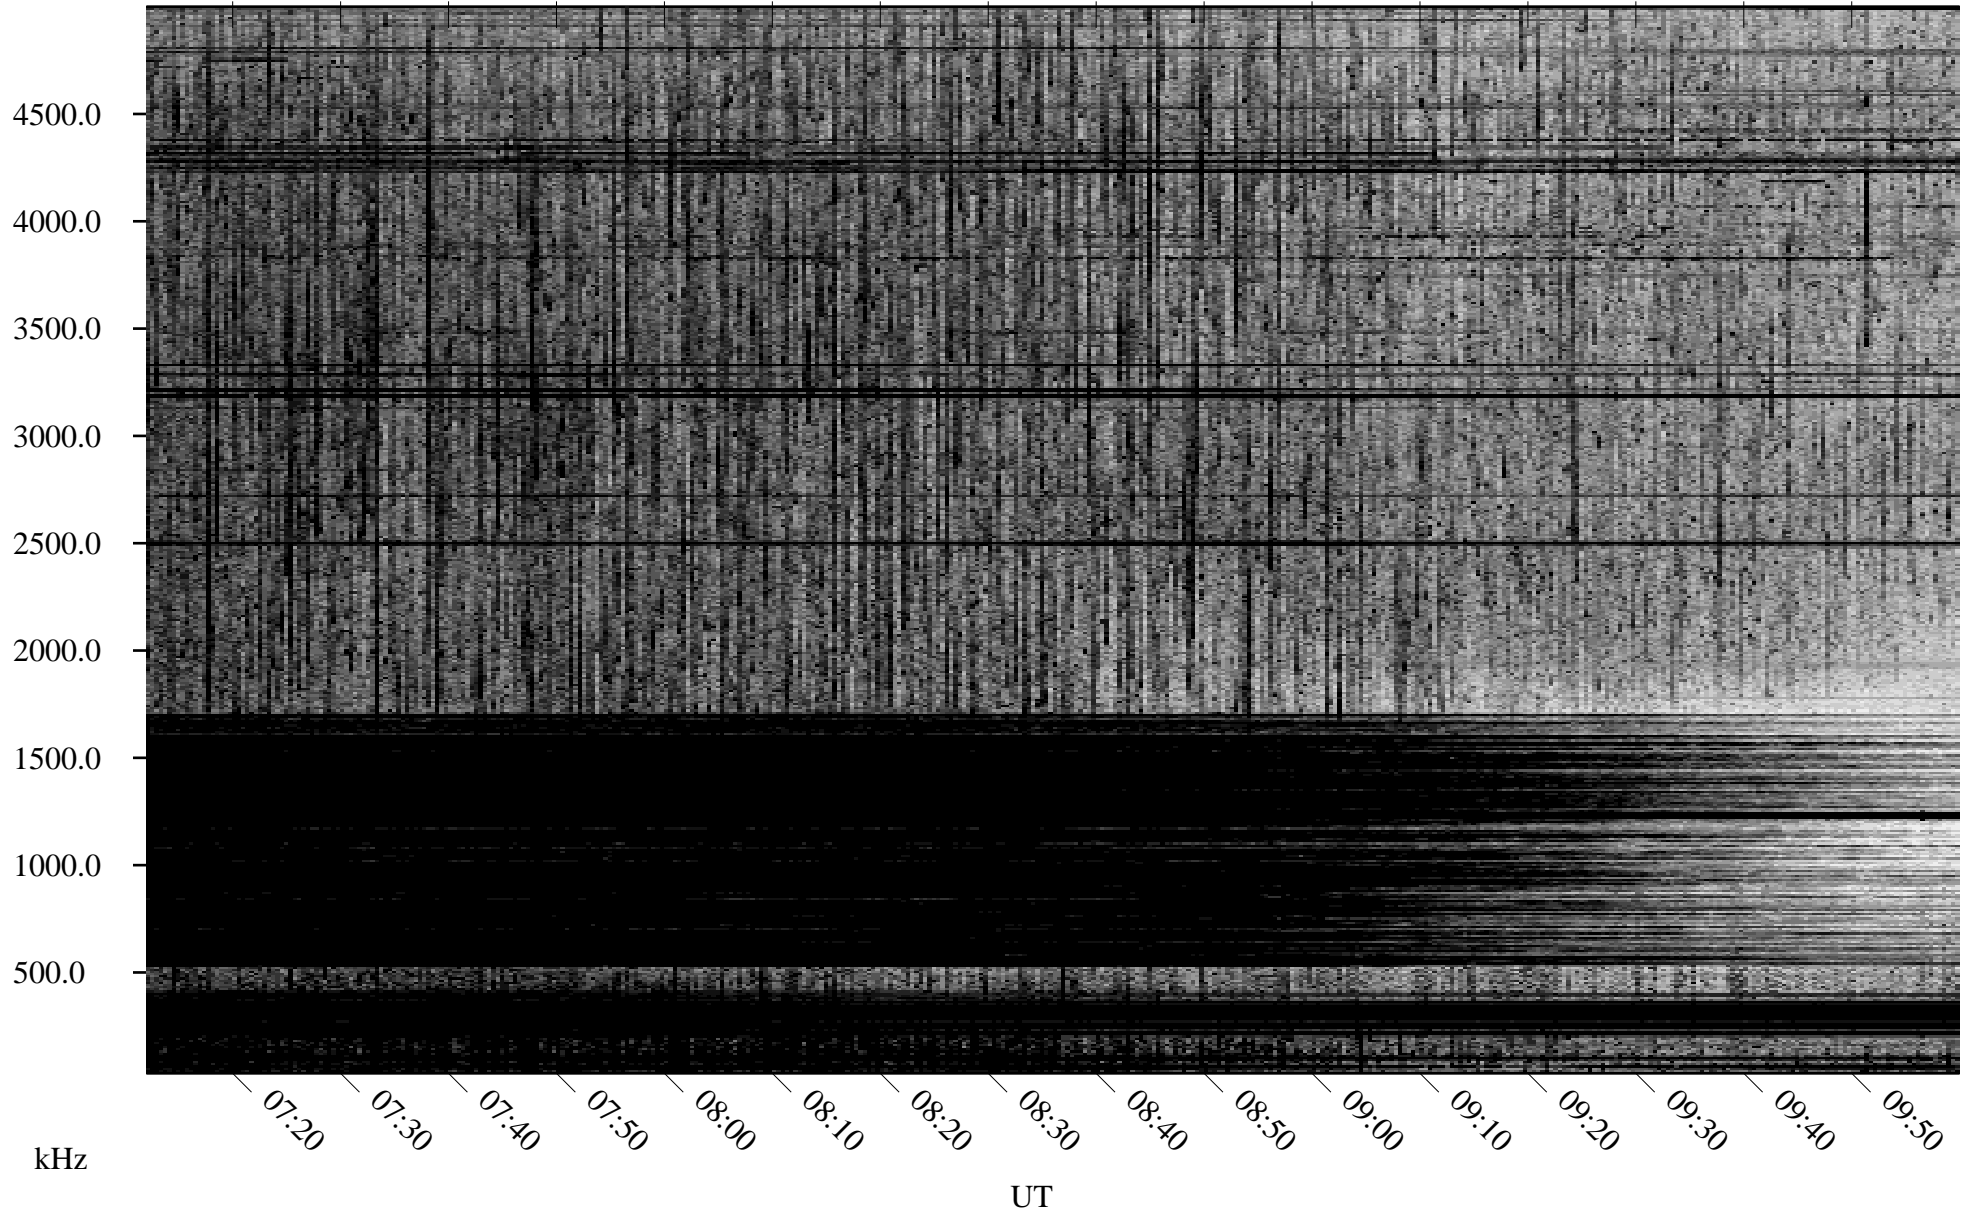

05/29/2008 Churchill, Manitoba

Linear Scale Black = 161 White = 15

ch08150l.r00SUm max_12

Page 1

05/29/2008 Churchill, Manitoba

Linear Scale Black = 161 White = 15

ch08150l.r00SUm max_12

Page 2

05/30/2008 Churchill, Manitoba

Linear Scale Black = 161 White = 15

ch08150l.r00SUm max_12

Page 3

05/30/2008 Churchill, Manitoba

Linear Scale Black = 161 White = 15

ch08150l.r00SUm max_12

Page 4

05/30/2008 Churchill, Manitoba

Linear Scale Black = 161 White = 15

ch08150l.r00SUm max_12

Page 5

05/30/2008 Churchill, Manitoba

Linear Scale Black = 161 White = 15

ch08150l.r00SUm max_12

Page 6

05/30/2008 Churchill, Manitoba

Linear Scale Black = 161 White = 15

ch08150l.r00SUm max_12

Page 7

05/30/2008 Churchill, Manitoba

Linear Scale Black = 161 White = 15

ch08150l.r00SUm max_12