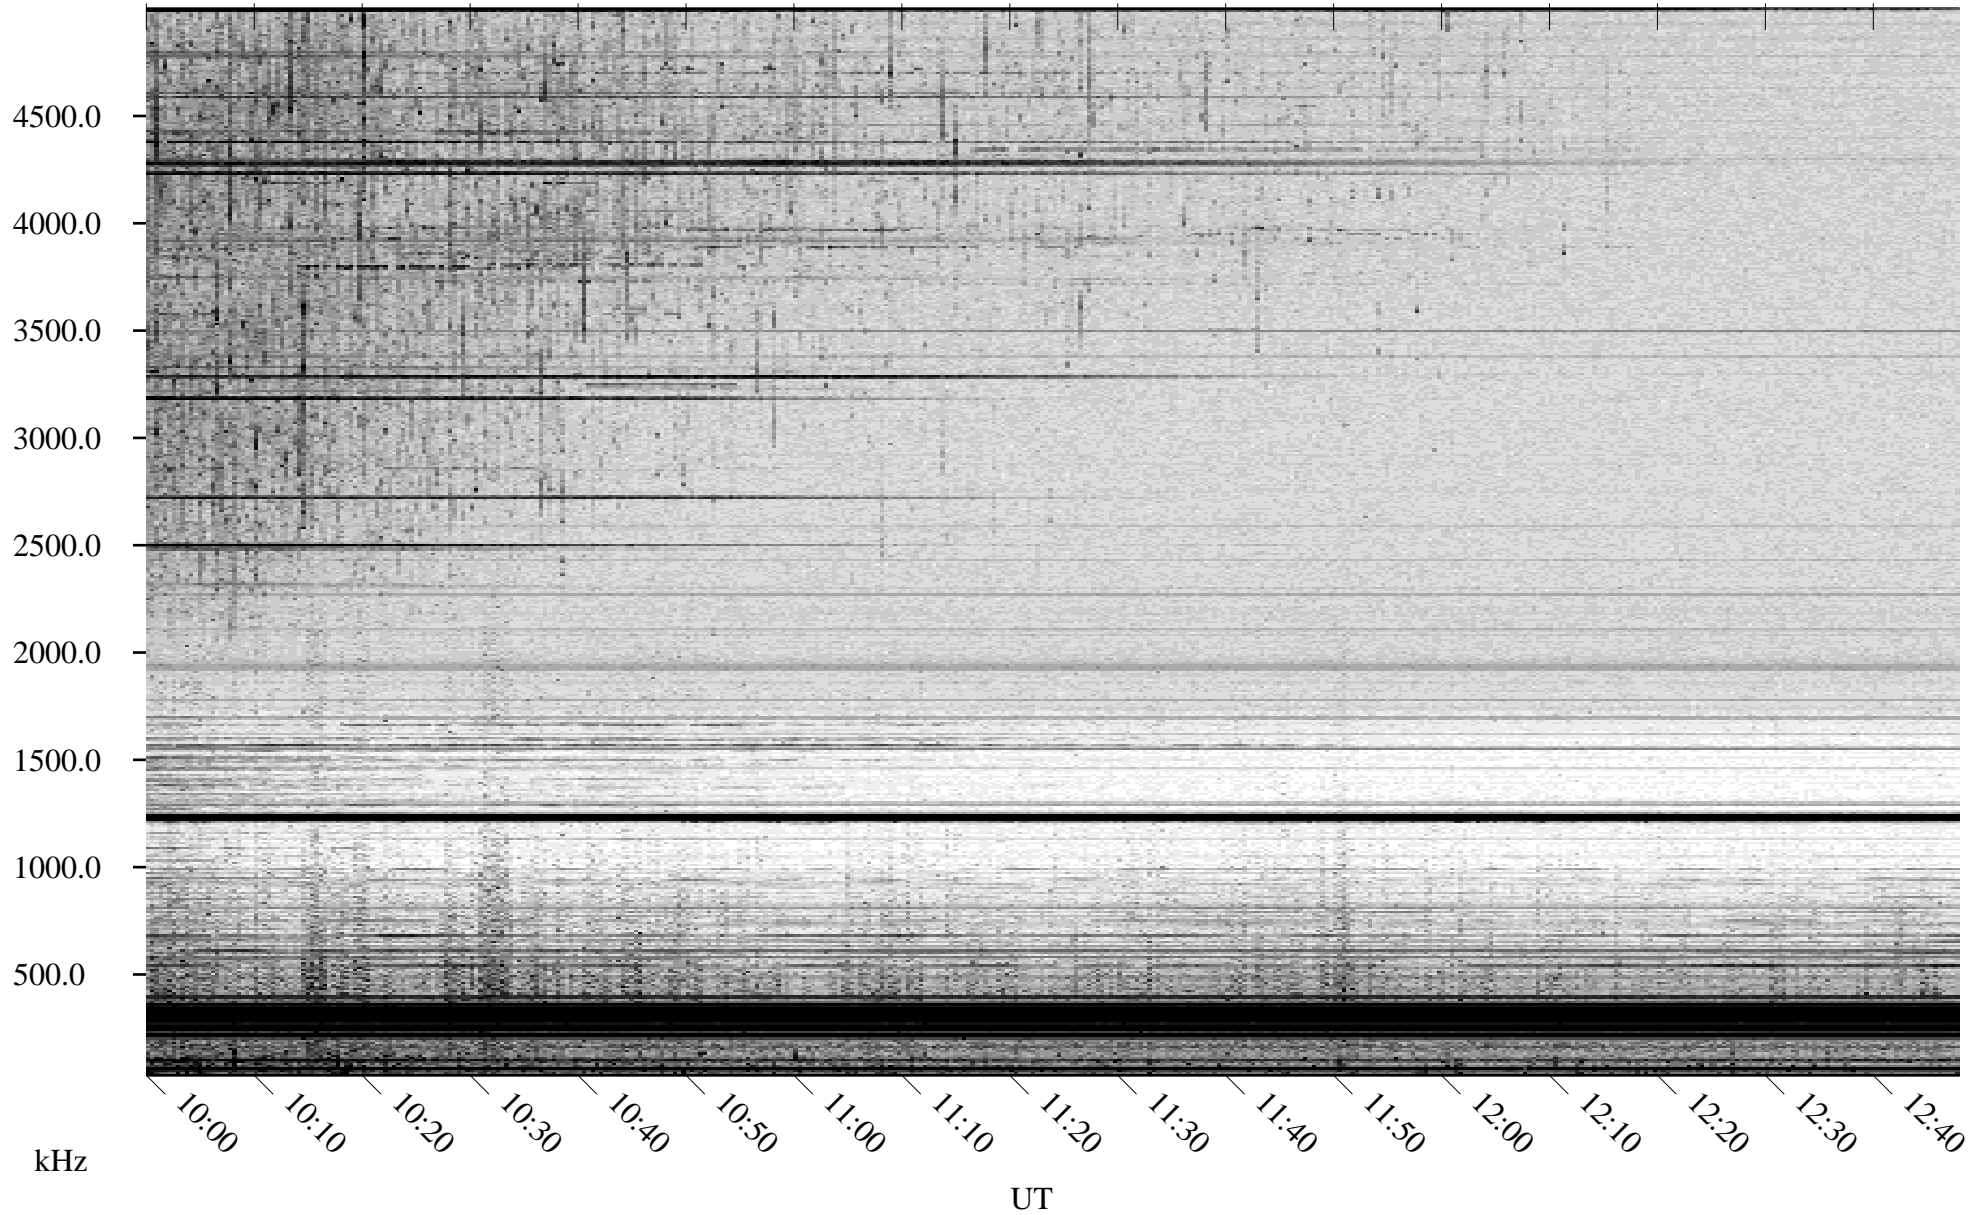

05/29/2008 Churchill, Manitoba

Linear Scale Black = 161 White = 15

ch08150l.r00SUm max_12

Page 1

05/29/2008 Churchill, Manitoba

Linear Scale Black = 161 White = 15

ch08150l.r00SUm max_12

Page 2

05/30/2008 Churchill, Manitoba

Linear Scale Black = 161 White = 15

ch08150l.r00SUm max_12

Page 3

05/30/2008 Churchill, Manitoba

Linear Scale Black = 161 White = 15

ch08150l.r00SUm max_12

Page 4

05/30/2008 Churchill, Manitoba

Linear Scale Black = 161 White = 15

ch08150l.r00SUm max_12

Page 5

05/30/2008 Churchill, Manitoba

Linear Scale Black = 161 White = 15

ch08150l.r00SUm max_12

Page 6

05/30/2008 Churchill, Manitoba

Linear Scale Black = 161 White = 15

ch08150l.r00SUm max_12

Page 7

05/30/2008 Churchill, Manitoba

Linear Scale Black = 161 White = 15

ch08150l.r00SUm max_12