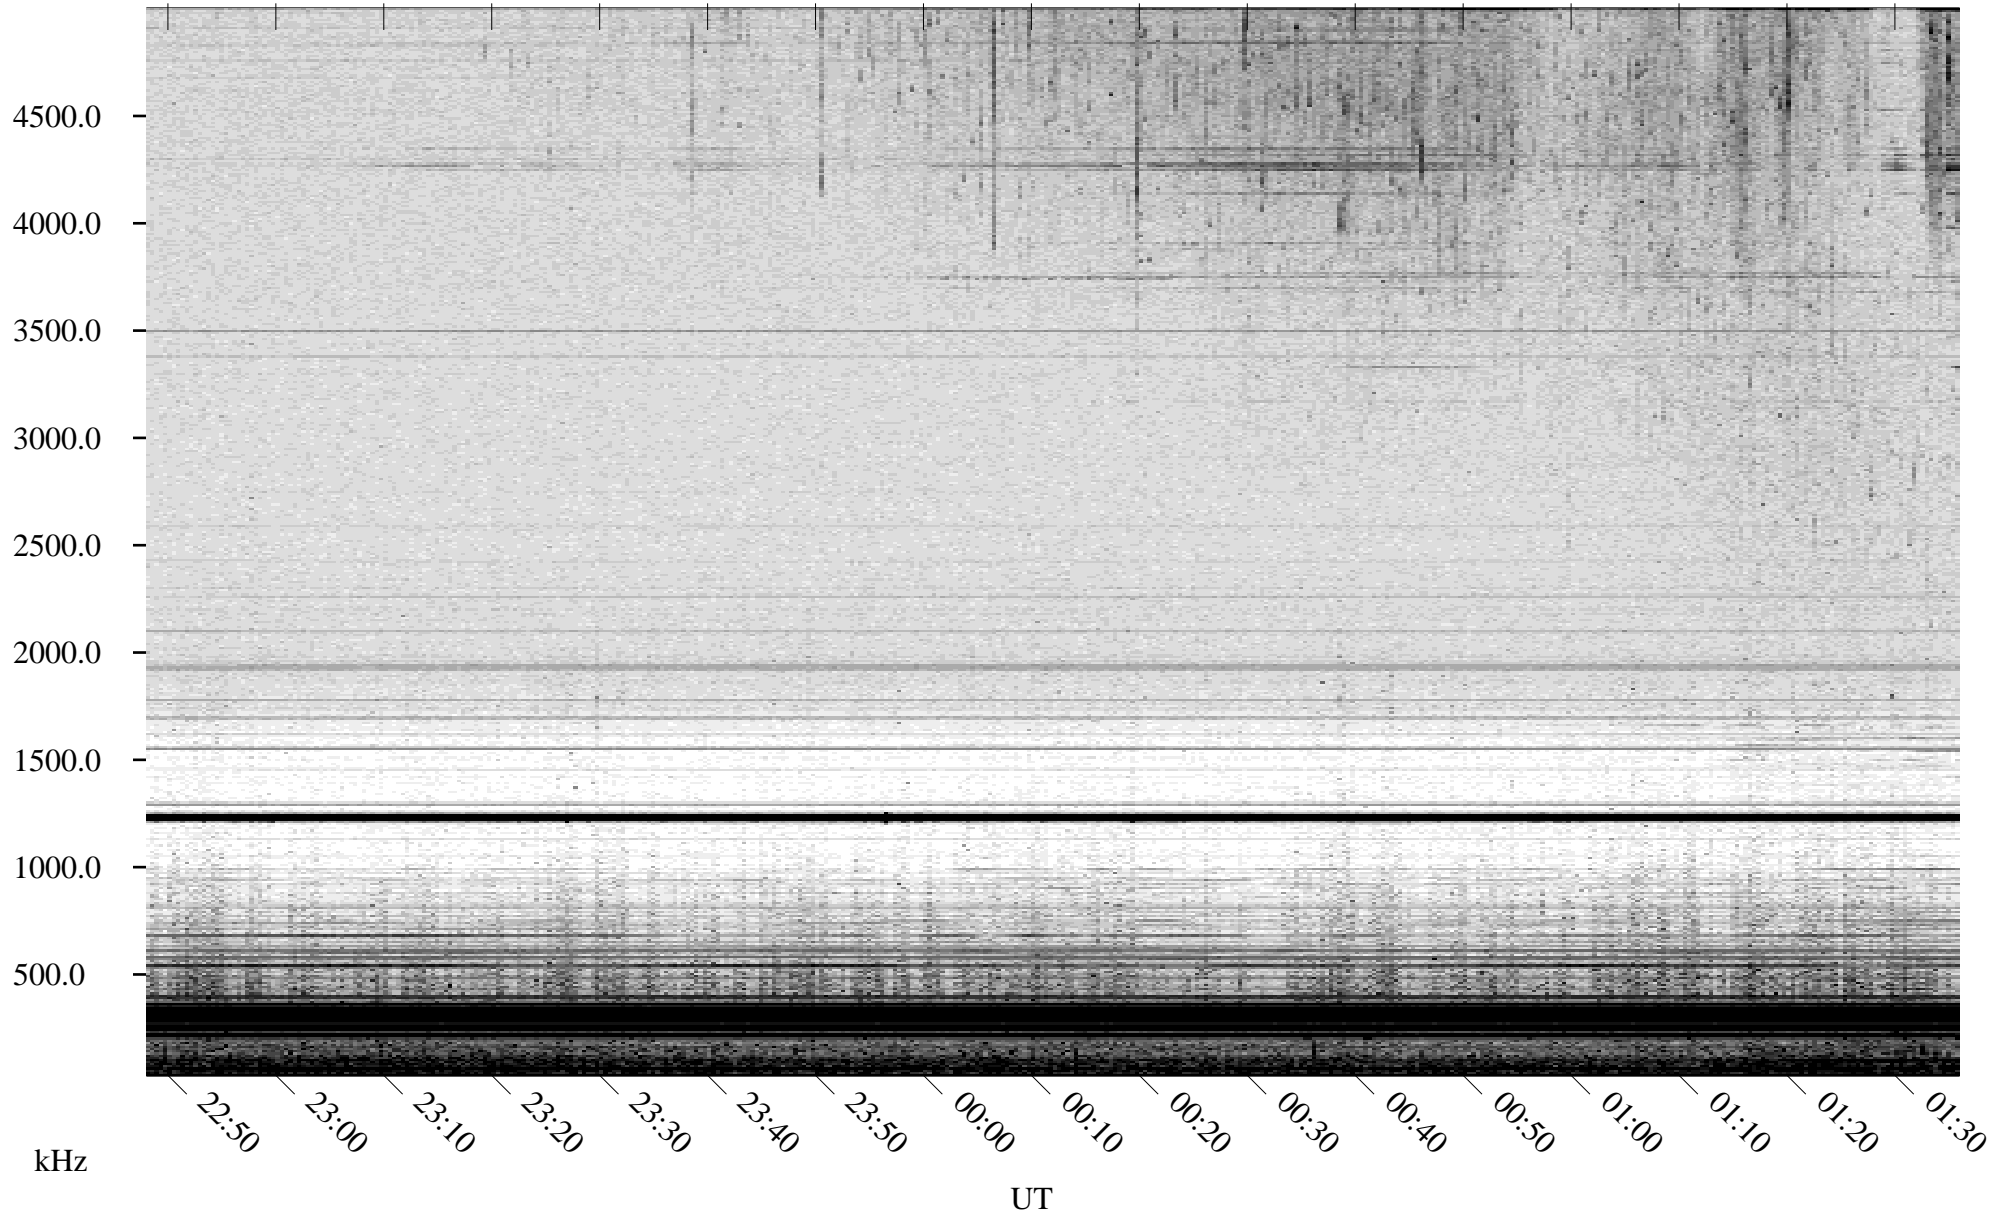

05/29/2008 Churchill, Manitoba

Linear Scale Black = 161 White = 15

ch08150l.r00SUm max_12

Page 1

05/29/2008 Churchill, Manitoba

Linear Scale Black = 161 White = 15

ch08150l.r00SUm max_12

Page 2

05/30/2008 Churchill, Manitoba

Linear Scale Black = 161 White = 15

ch08150l.r00SUm max_12

Page 3

05/30/2008 Churchill, Manitoba

Linear Scale Black = 161 White = 15

ch08150l.r00SUm max_12

Page 4

05/30/2008 Churchill, Manitoba

Linear Scale Black = 161 White = 15

ch08150l.r00SUm max_12

Page 5

05/30/2008 Churchill, Manitoba

Linear Scale Black = 161 White = 15

ch08150l.r00SUm max_12

Page 6

05/30/2008 Churchill, Manitoba

Linear Scale Black = 161 White = 15

ch08150l.r00SUm max_12

Page 7

05/30/2008 Churchill, Manitoba

Linear Scale Black = 161 White = 15

ch08150l.r00SUm max_12