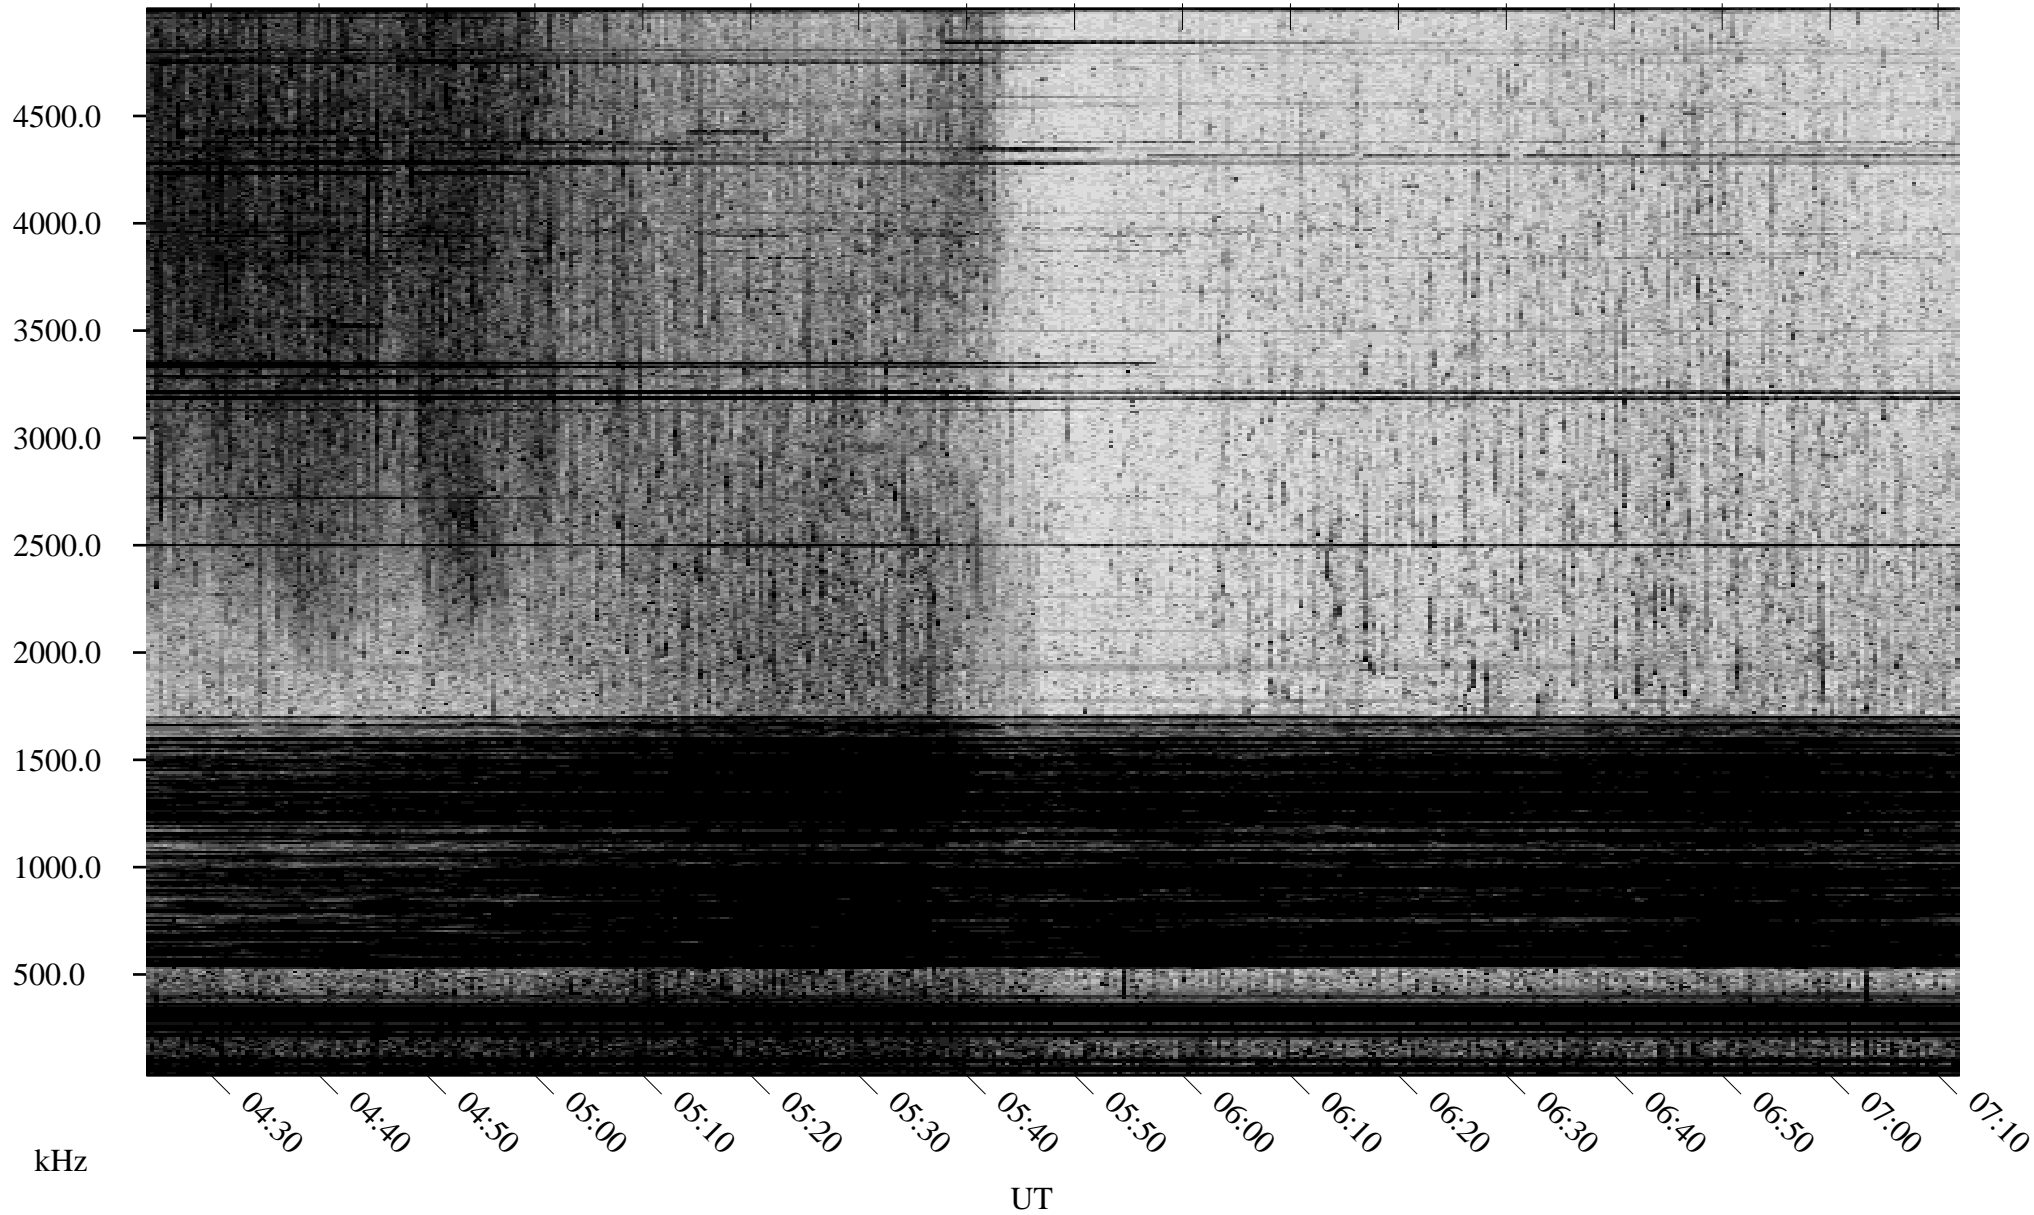

05/30/2008 Churchill, Manitoba

Linear Scale Black = 161 White = 15

ch081511.r00SUm max_12

Page 1

05/30/2008 Churchill, Manitoba

Linear Scale Black = 161 White = 15

ch081511.r00SUm max_12

Page 2

05/31/2008 Churchill, Manitoba

Linear Scale Black = 161 White = 15

ch081511.r00SUm max_12

Page 3

05/31/2008 Churchill, Manitoba

Linear Scale Black = 161 White = 15

ch081511.r00SUm max_12

Page 4

05/31/2008 Churchill, Manitoba

Linear Scale Black = 161 White = 15

ch081511.r00SUm max_12

Page 5

05/31/2008 Churchill, Manitoba

Linear Scale Black = 161 White = 15

ch081511.r00SUm max_12

Page 6

05/31/2008 Churchill, Manitoba

Linear Scale Black = 161 White = 15

ch081511.r00SUm max_12

Page 7

05/31/2008 Churchill, Manitoba

Linear Scale Black = 161 White = 15

ch081511.r00SUm max_12