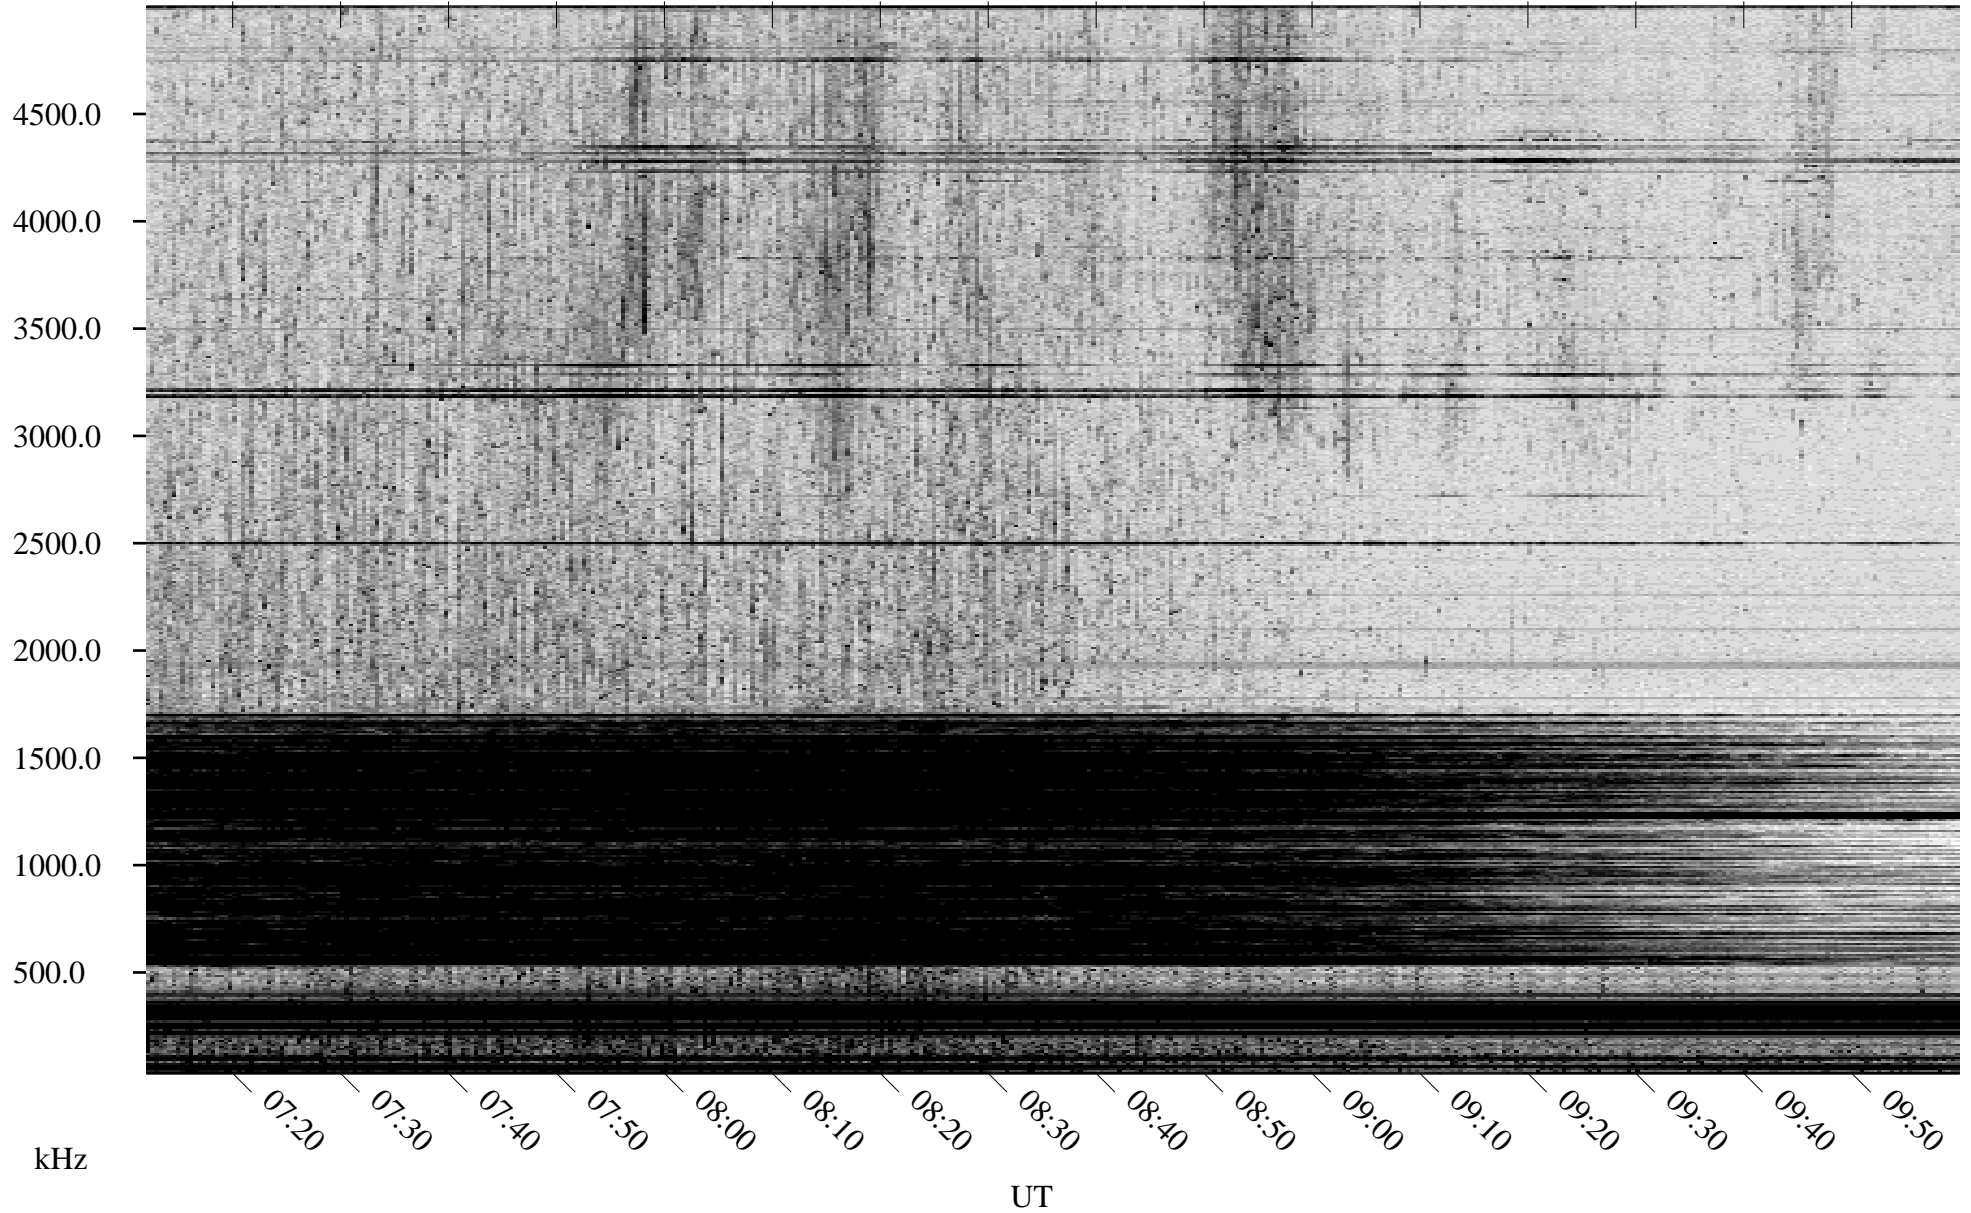

05/30/2008 Churchill, Manitoba

Linear Scale Black = 161 White = 15

ch081511.r00SUm max_12

Page 1

05/30/2008 Churchill, Manitoba

Linear Scale Black = 161 White = 15

ch081511.r00SUm max_12

Page 2

05/31/2008 Churchill, Manitoba

Linear Scale Black = 161 White = 15

ch081511.r00SUm max_12

Page 3

05/31/2008 Churchill, Manitoba

Linear Scale Black = 161 White = 15

ch081511.r00SUm max_12

Page 4

05/31/2008 Churchill, Manitoba

Linear Scale Black = 161 White = 15

ch081511.r00SUm max_12

Page 5

05/31/2008 Churchill, Manitoba

Linear Scale Black = 161 White = 15

ch081511.r00SUm max_12

Page 6

05/31/2008 Churchill, Manitoba

Linear Scale Black = 161 White = 15

ch081511.r00SUm max_12

Page 7

05/31/2008 Churchill, Manitoba

Linear Scale Black = 161 White = 15

ch081511.r00SUm max_12