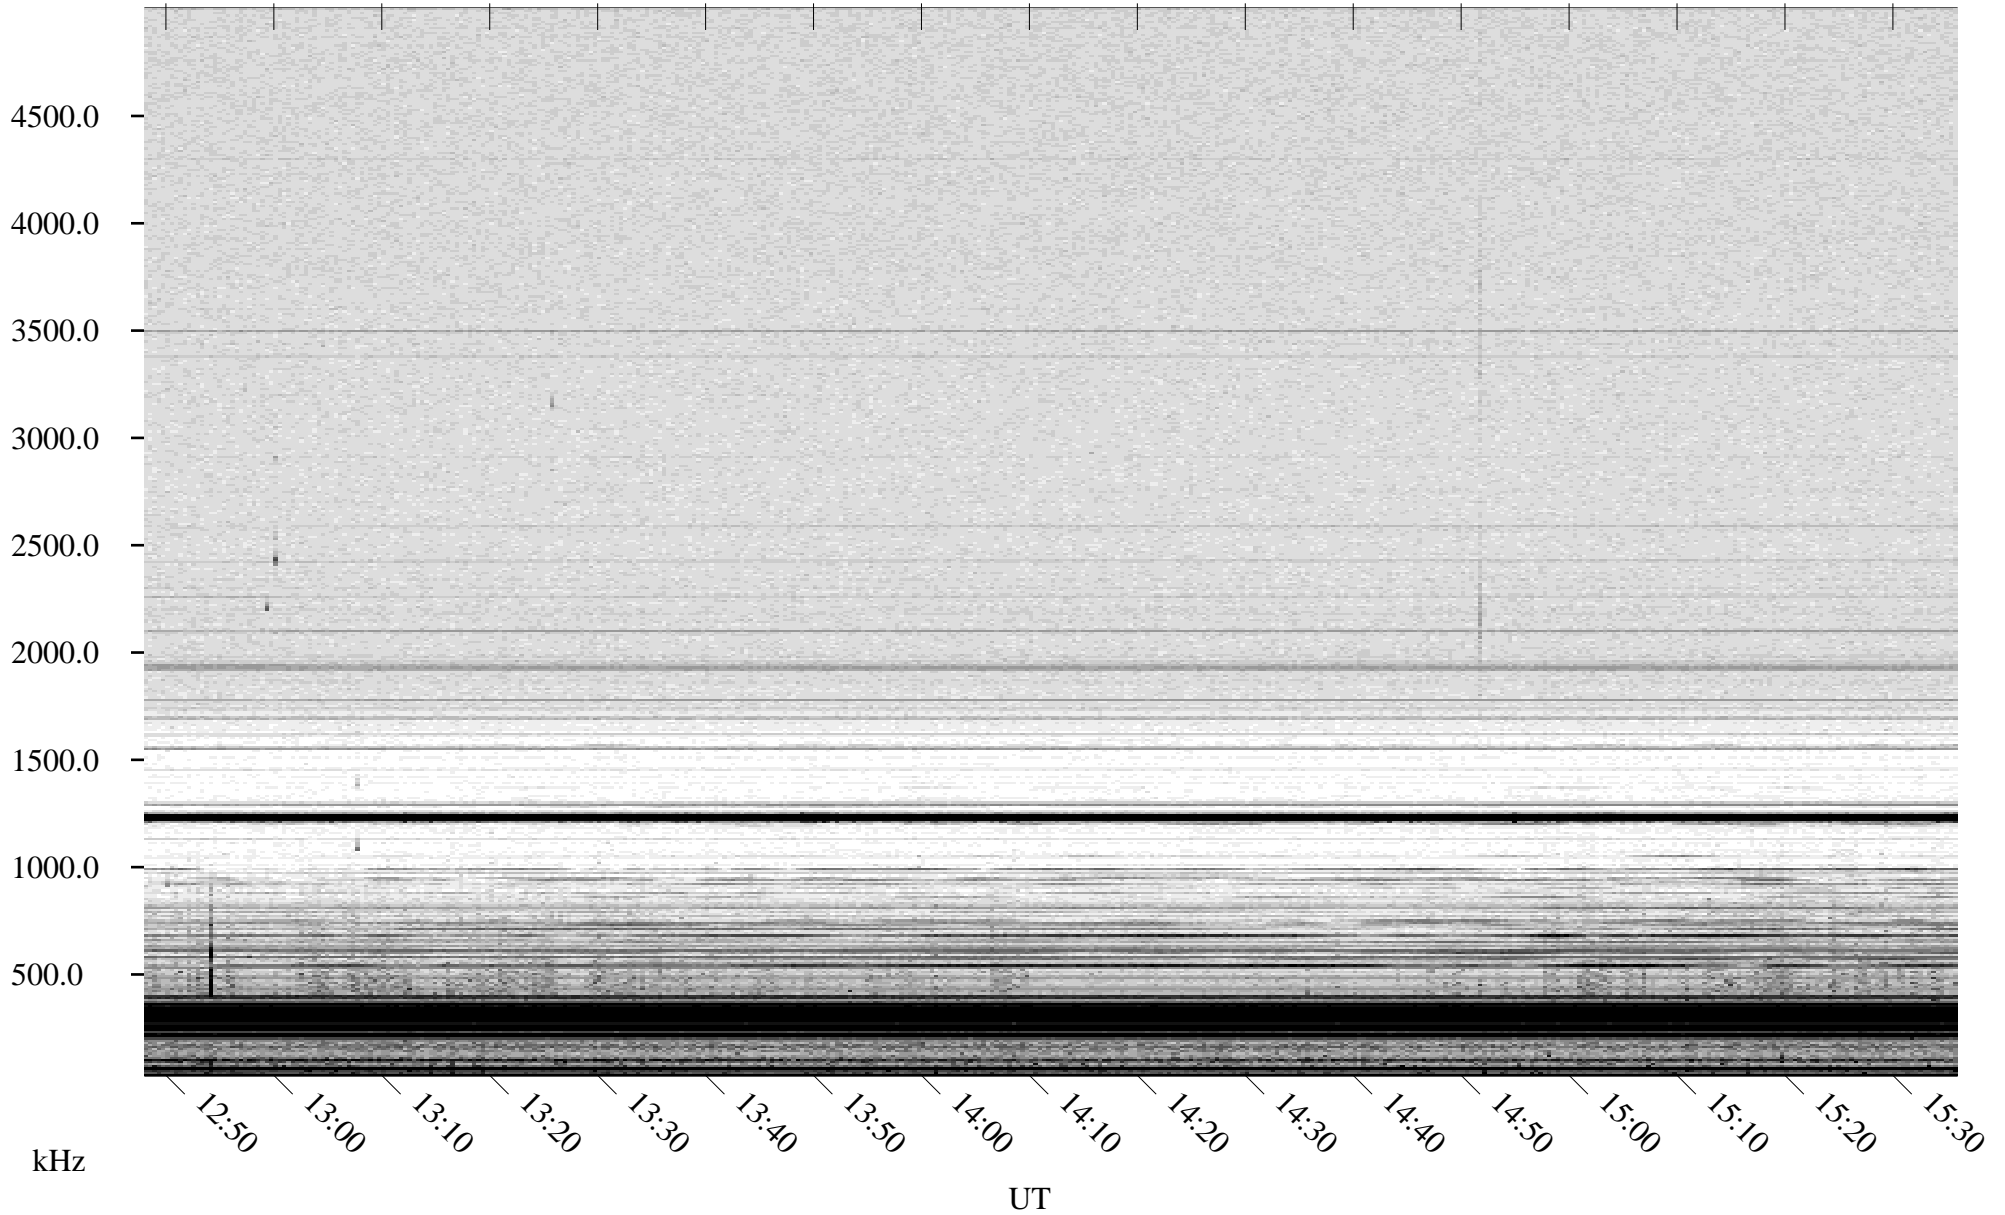

05/30/2008 Churchill, Manitoba

Linear Scale Black = 161 White = 15

ch081511.r00SUm max_12

Page 1

05/30/2008 Churchill, Manitoba

Linear Scale Black = 161 White = 15

ch081511.r00SUm max_12

Page 2

05/31/2008 Churchill, Manitoba

Linear Scale Black = 161 White = 15

ch081511.r00SUm max_12

Page 3

05/31/2008 Churchill, Manitoba

Linear Scale Black = 161 White = 15

ch081511.r00SUm max_12

Page 4

05/31/2008 Churchill, Manitoba

Linear Scale Black = 161 White = 15

ch081511.r00SUm max_12

Page 5

05/31/2008 Churchill, Manitoba

Linear Scale Black = 161 White = 15

ch081511.r00SUm max_12

Page 6

05/31/2008 Churchill, Manitoba

Linear Scale Black = 161 White = 15

ch081511.r00SUm max_12

Page 7

05/31/2008 Churchill, Manitoba

Linear Scale Black = 161 White = 15

ch081511.r00SUm max_12