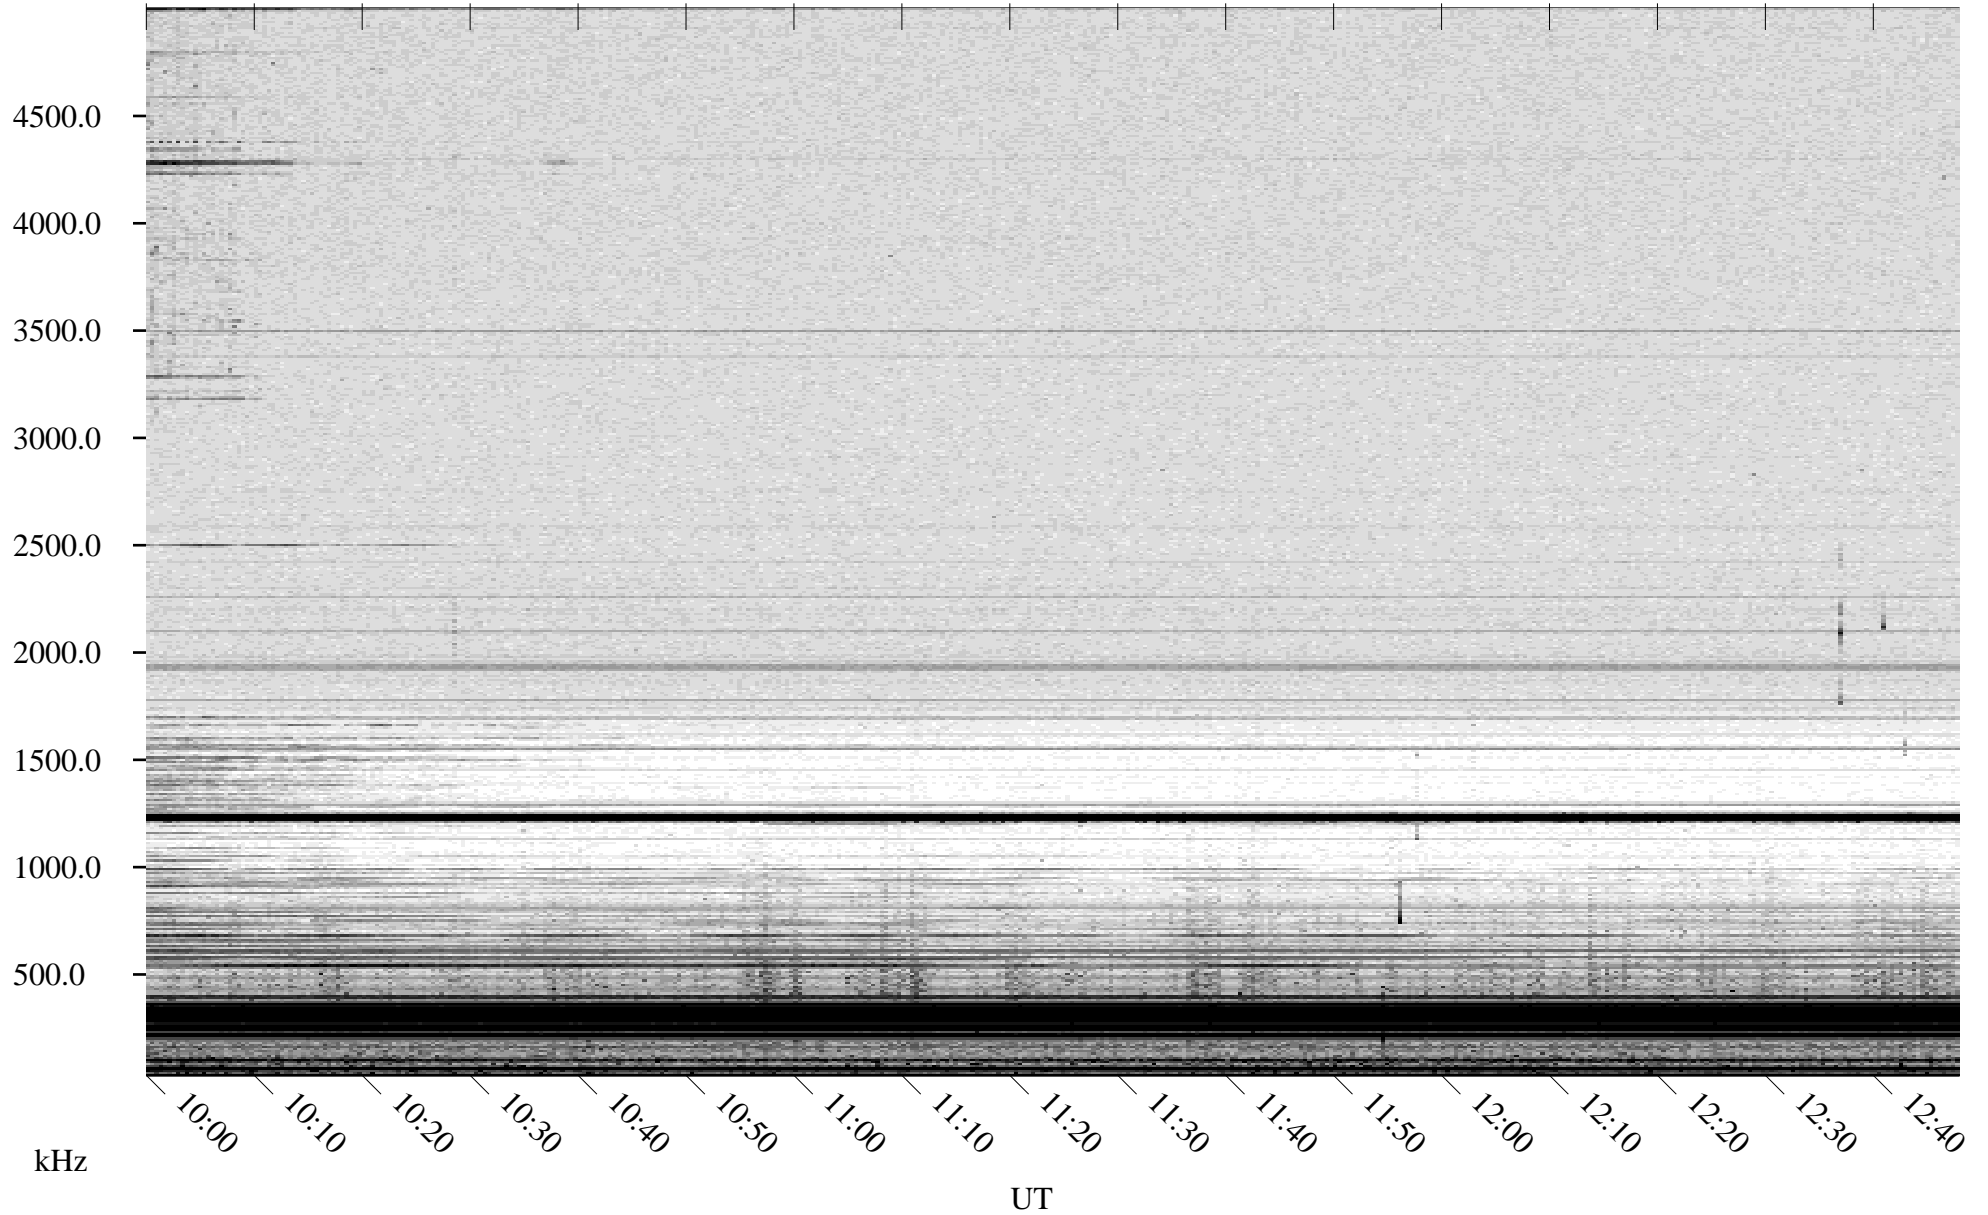

05/30/2008 Churchill, Manitoba

Linear Scale Black = 161 White = 15

ch081511.r00SUm max_12

Page 1

05/30/2008 Churchill, Manitoba

Linear Scale Black = 161 White = 15

ch081511.r00SUm max_12

Page 2

05/31/2008 Churchill, Manitoba

Linear Scale Black = 161 White = 15

ch081511.r00SUm max_12

Page 3

05/31/2008 Churchill, Manitoba

Linear Scale Black = 161 White = 15

ch081511.r00SUm max_12

Page 4

05/31/2008 Churchill, Manitoba

Linear Scale Black = 161 White = 15

ch081511.r00SUm max_12

Page 5

05/31/2008 Churchill, Manitoba

Linear Scale Black = 161 White = 15

ch081511.r00SUm max_12

Page 6

05/31/2008 Churchill, Manitoba

Linear Scale Black = 161 White = 15

ch081511.r00SUm max_12

Page 7

05/31/2008 Churchill, Manitoba

Linear Scale Black = 161 White = 15

ch081511.r00SUm max_12