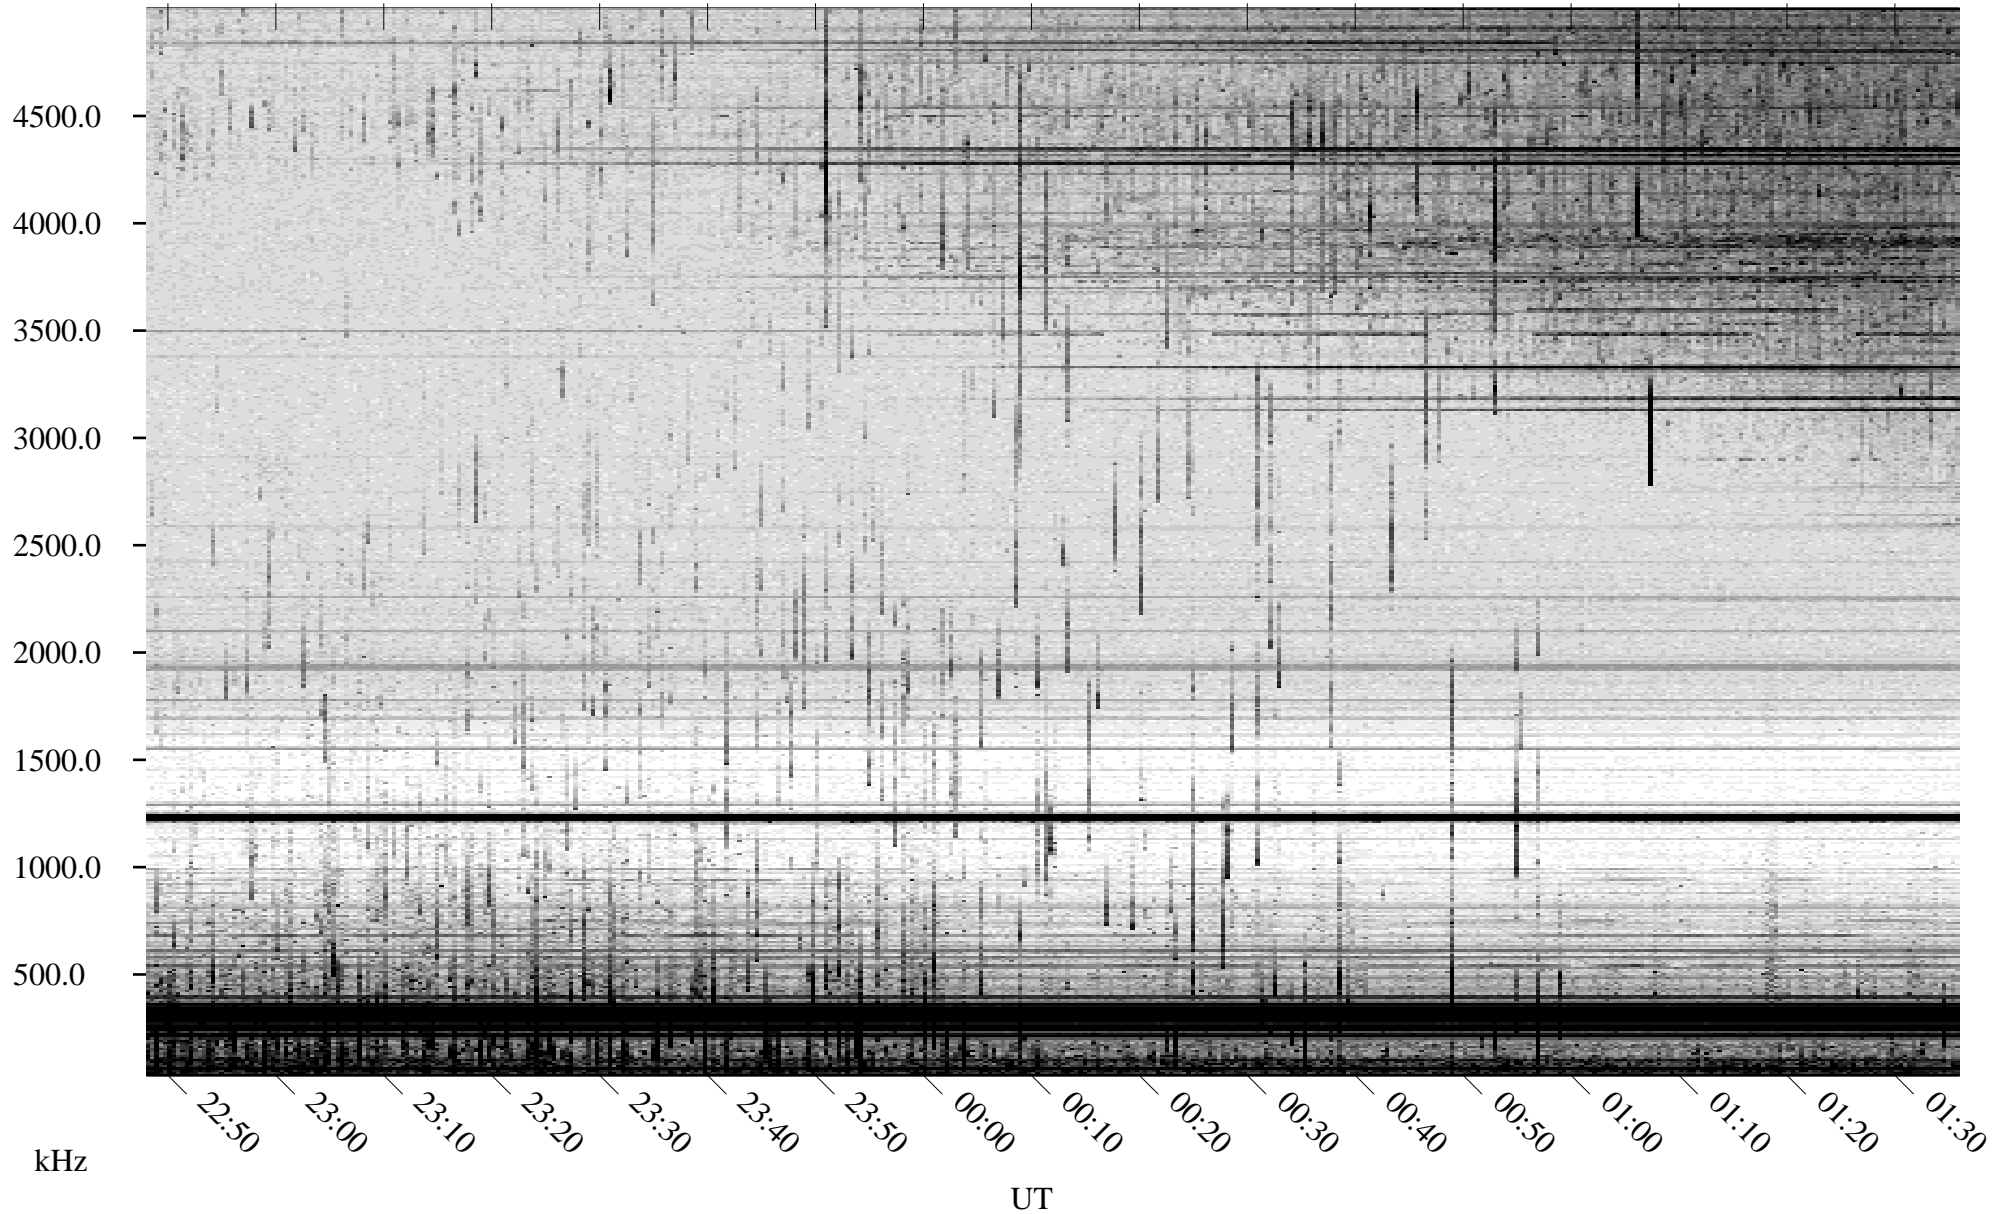

05/30/2008 Churchill, Manitoba

Linear Scale Black = 161 White = 15

ch081511.r00SUm max_12

Page 1

05/30/2008 Churchill, Manitoba

Linear Scale Black = 161 White = 15

ch081511.r00SUm max_12

Page 2

05/31/2008 Churchill, Manitoba

Linear Scale Black = 161 White = 15

ch081511.r00SUm max_12

Page 3

05/31/2008 Churchill, Manitoba

Linear Scale Black = 161 White = 15

ch081511.r00SUm max_12

Page 4

05/31/2008 Churchill, Manitoba

Linear Scale Black = 161 White = 15

ch081511.r00SUm max_12

Page 5

05/31/2008 Churchill, Manitoba

Linear Scale Black = 161 White = 15

ch081511.r00SUm max_12

Page 6

05/31/2008 Churchill, Manitoba

Linear Scale Black = 161 White = 15

ch081511.r00SUm max_12

Page 7

05/31/2008 Churchill, Manitoba

Linear Scale Black = 161 White = 15

ch081511.r00SUm max_12