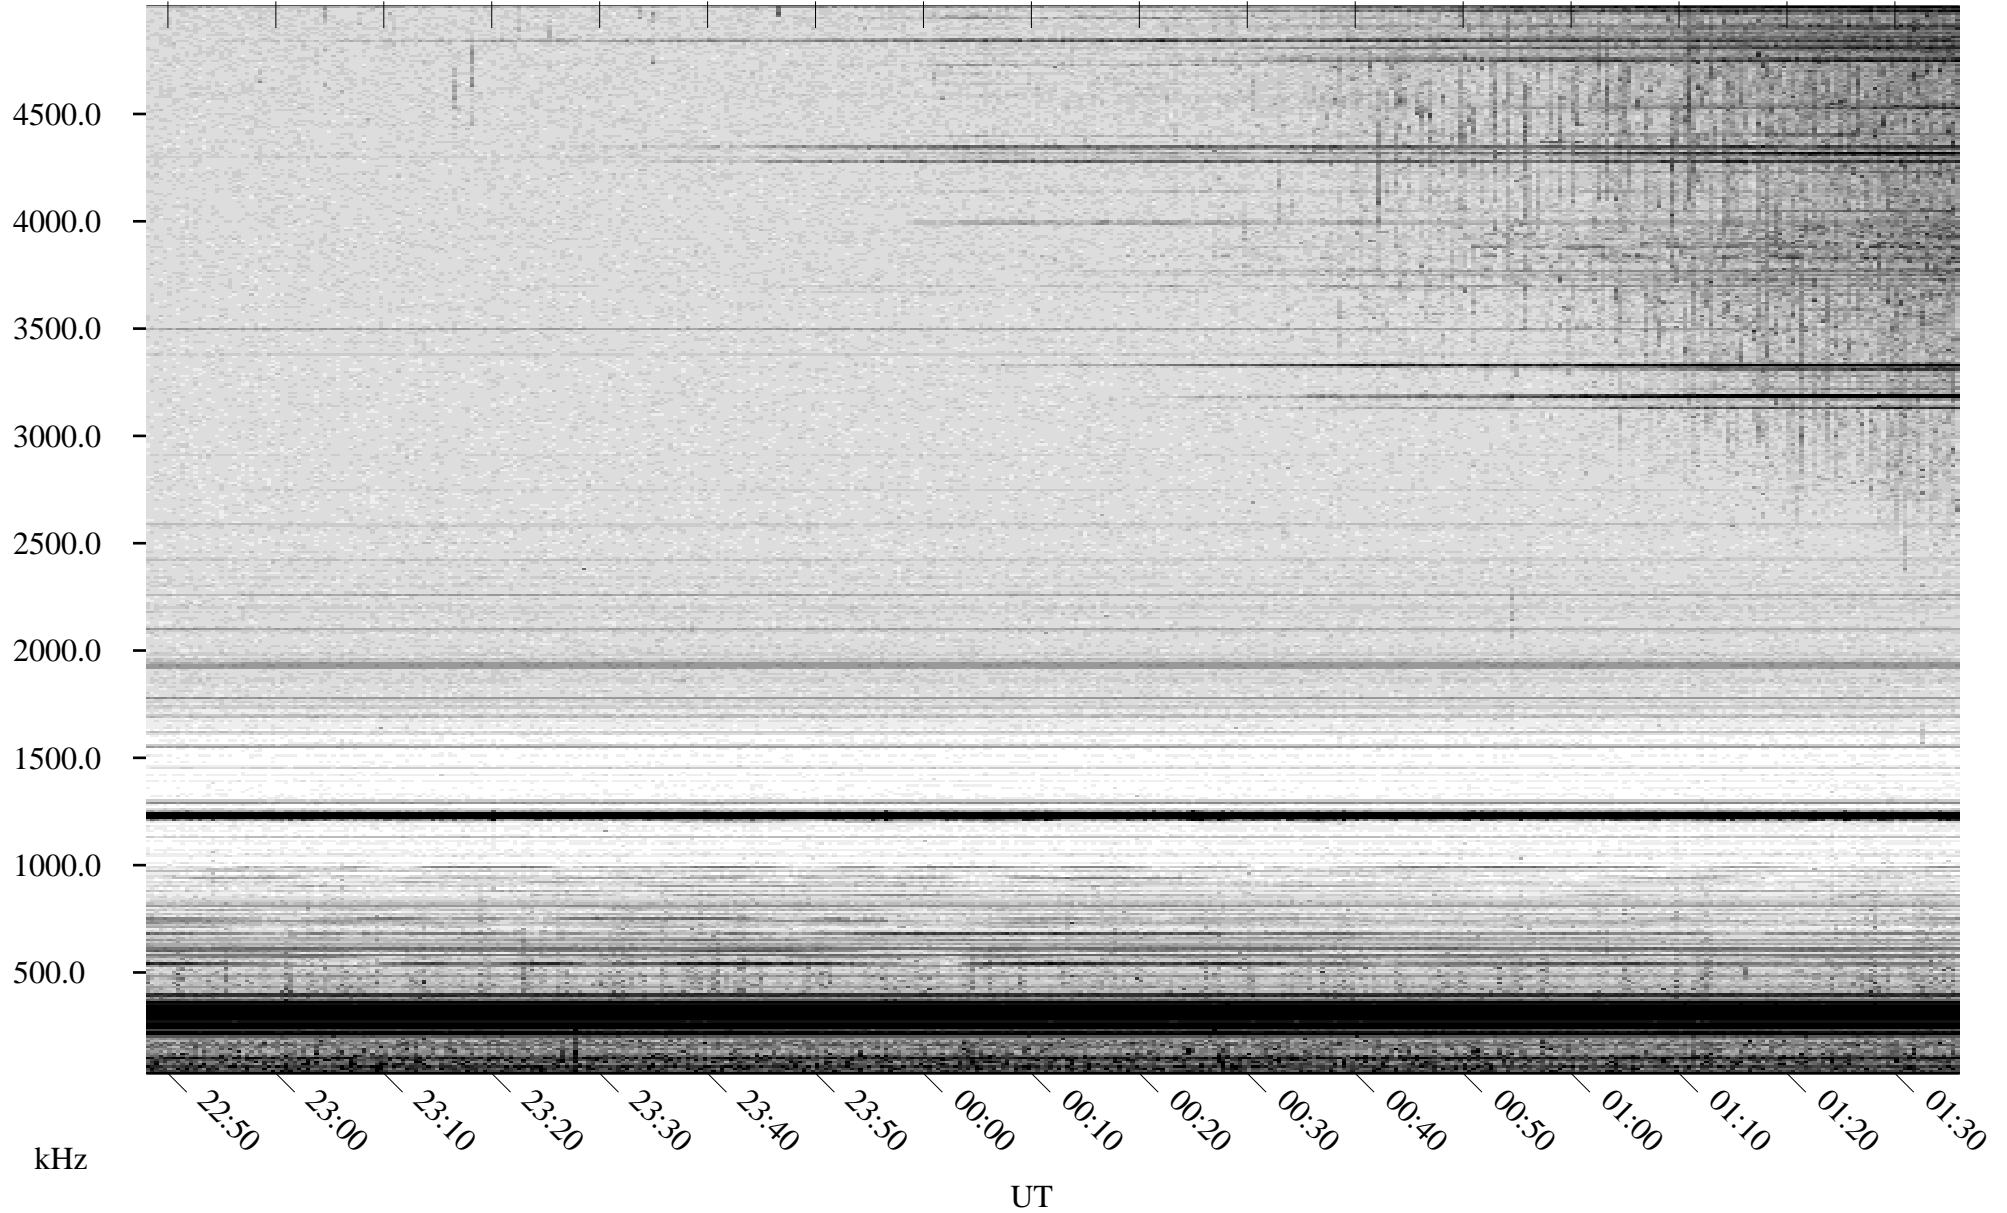

# 05/31/2008 Churchill, Manitoba

Linear Scale    Black = 161    White = 15

ch08152l.r00SUm max\_12

Page 1

# 05/31/2008 Churchill, Manitoba

Linear Scale    Black = 161    White = 15

ch08152l.r00SUm max\_12

Page 2

# 06/01/2008 Churchill, Manitoba

Linear Scale    Black = 161    White = 15

ch08152l.r00SUm max\_12

Page 3

# 06/01/2008 Churchill, Manitoba

Linear Scale    Black = 161    White = 15

ch08152l.r00SUm max\_12

Page 4