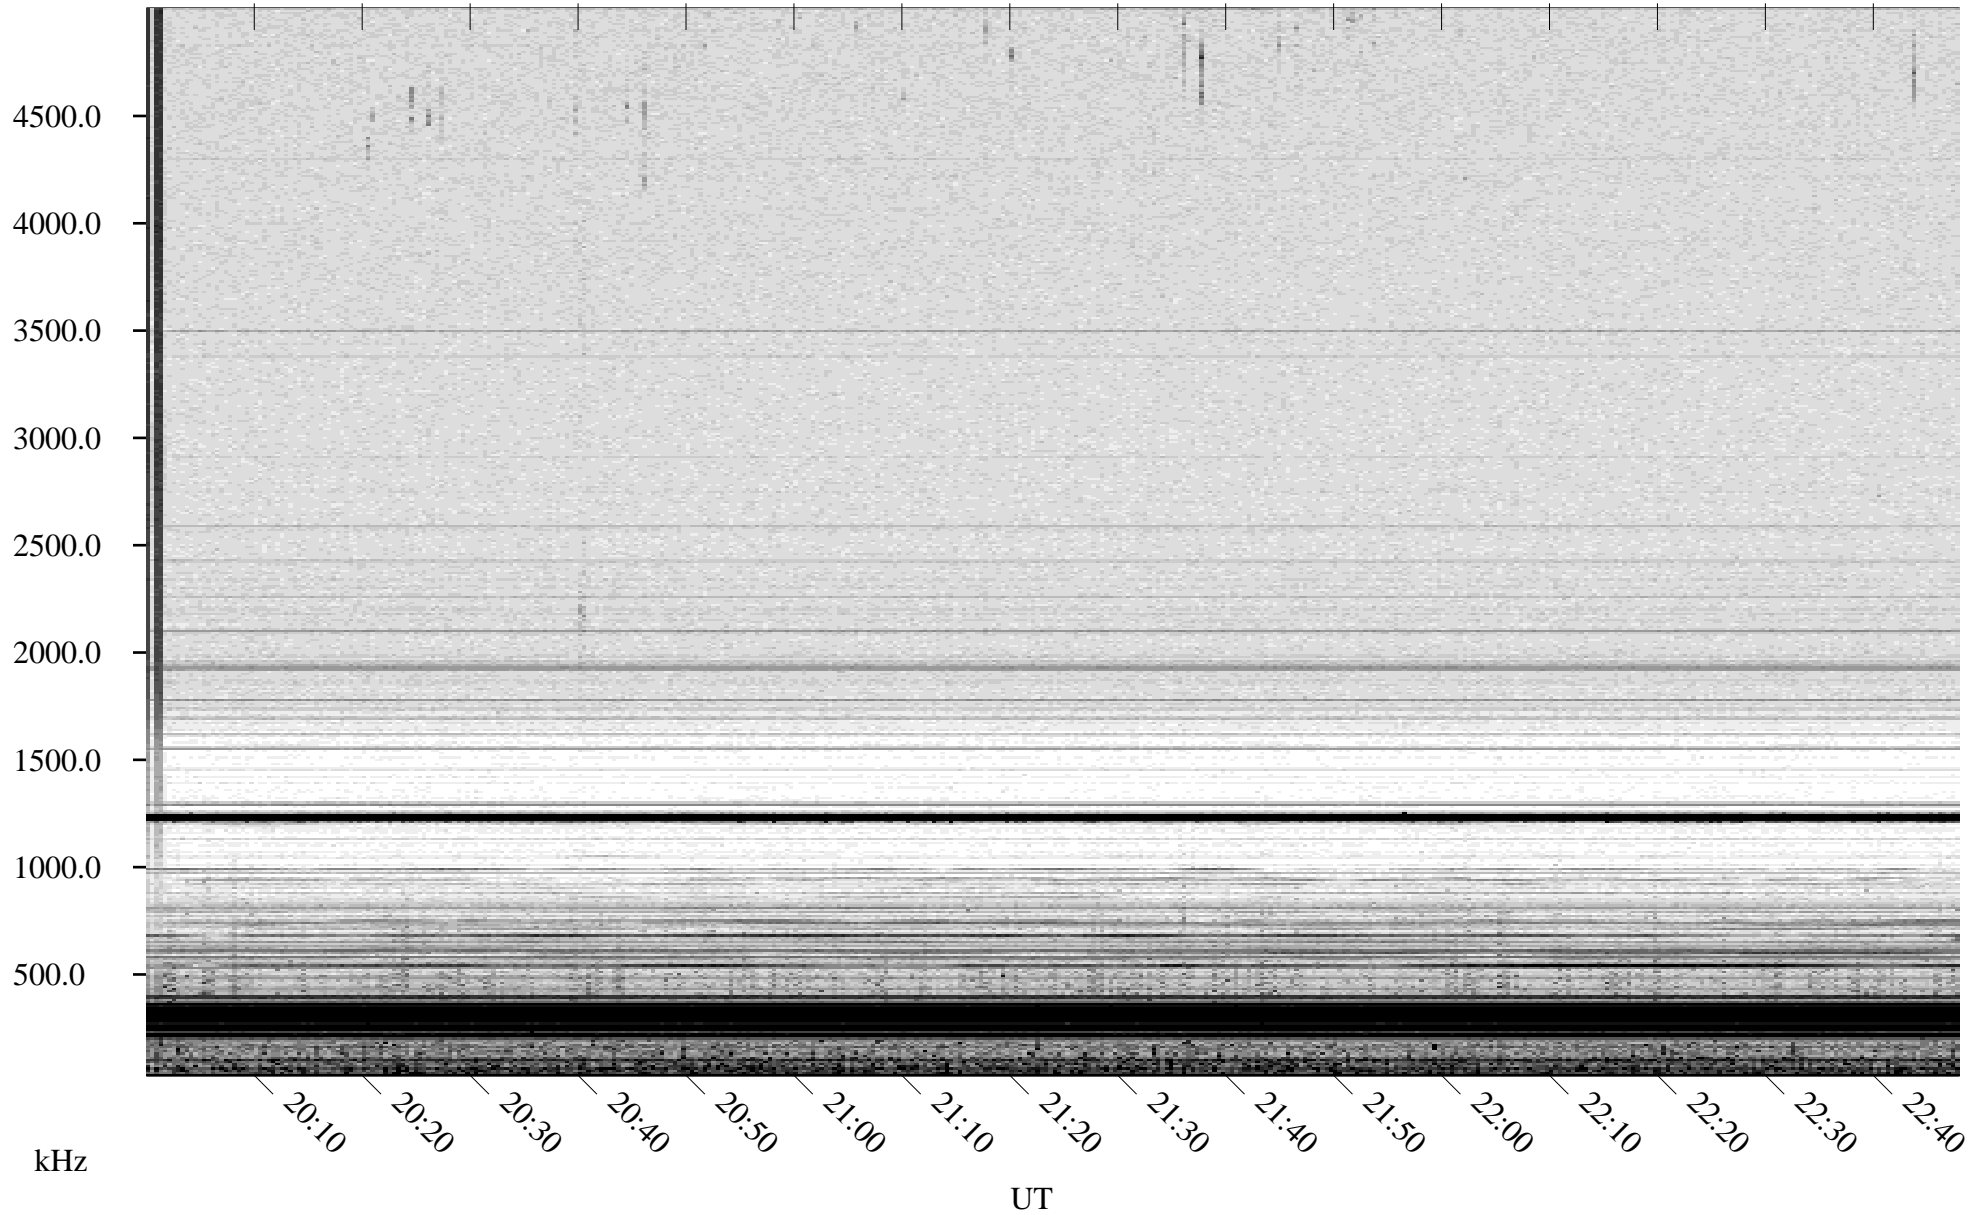

# 05/31/2008 Churchill, Manitoba

Linear Scale    Black = 161    White = 15

ch08152l.r00SUm max\_12

Page 1

# 05/31/2008 Churchill, Manitoba

Linear Scale    Black = 161    White = 15

ch08152l.r00SUm max\_12

Page 2

# 06/01/2008 Churchill, Manitoba

Linear Scale    Black = 161    White = 15

ch08152l.r00SUm max\_12

Page 3

# 06/01/2008 Churchill, Manitoba

Linear Scale    Black = 161    White = 15

ch08152l.r00SUm max\_12

Page 4