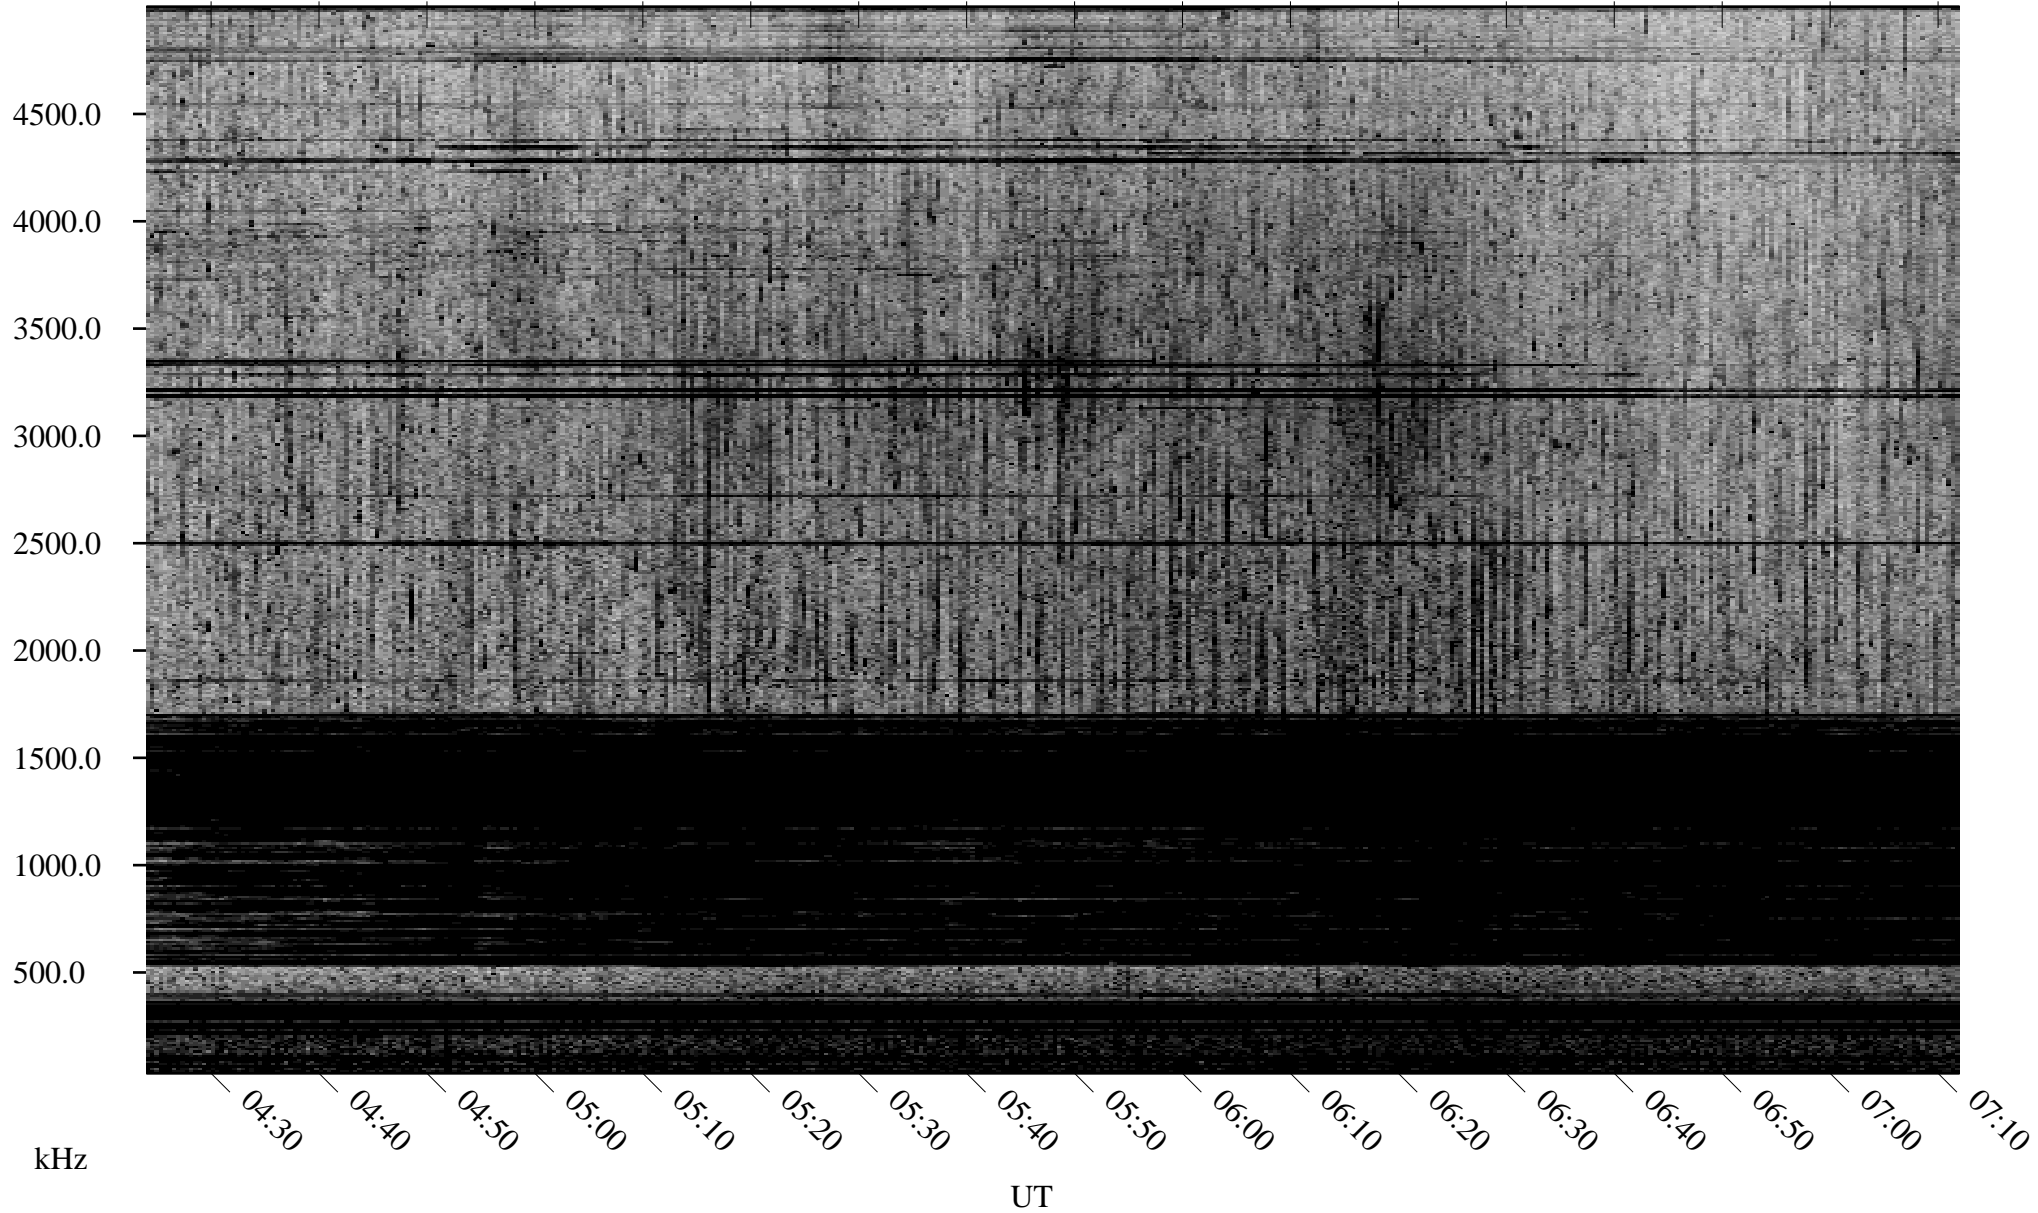

# 06/01/2008 Churchill, Manitoba

Linear Scale    Black = 161    White = 15

ch08152l.r00SUm max\_12

Page 3

# 06/01/2008 Churchill, Manitoba

Linear Scale    Black = 161    White = 15

ch08152l.r00SUm max\_12

Page 4