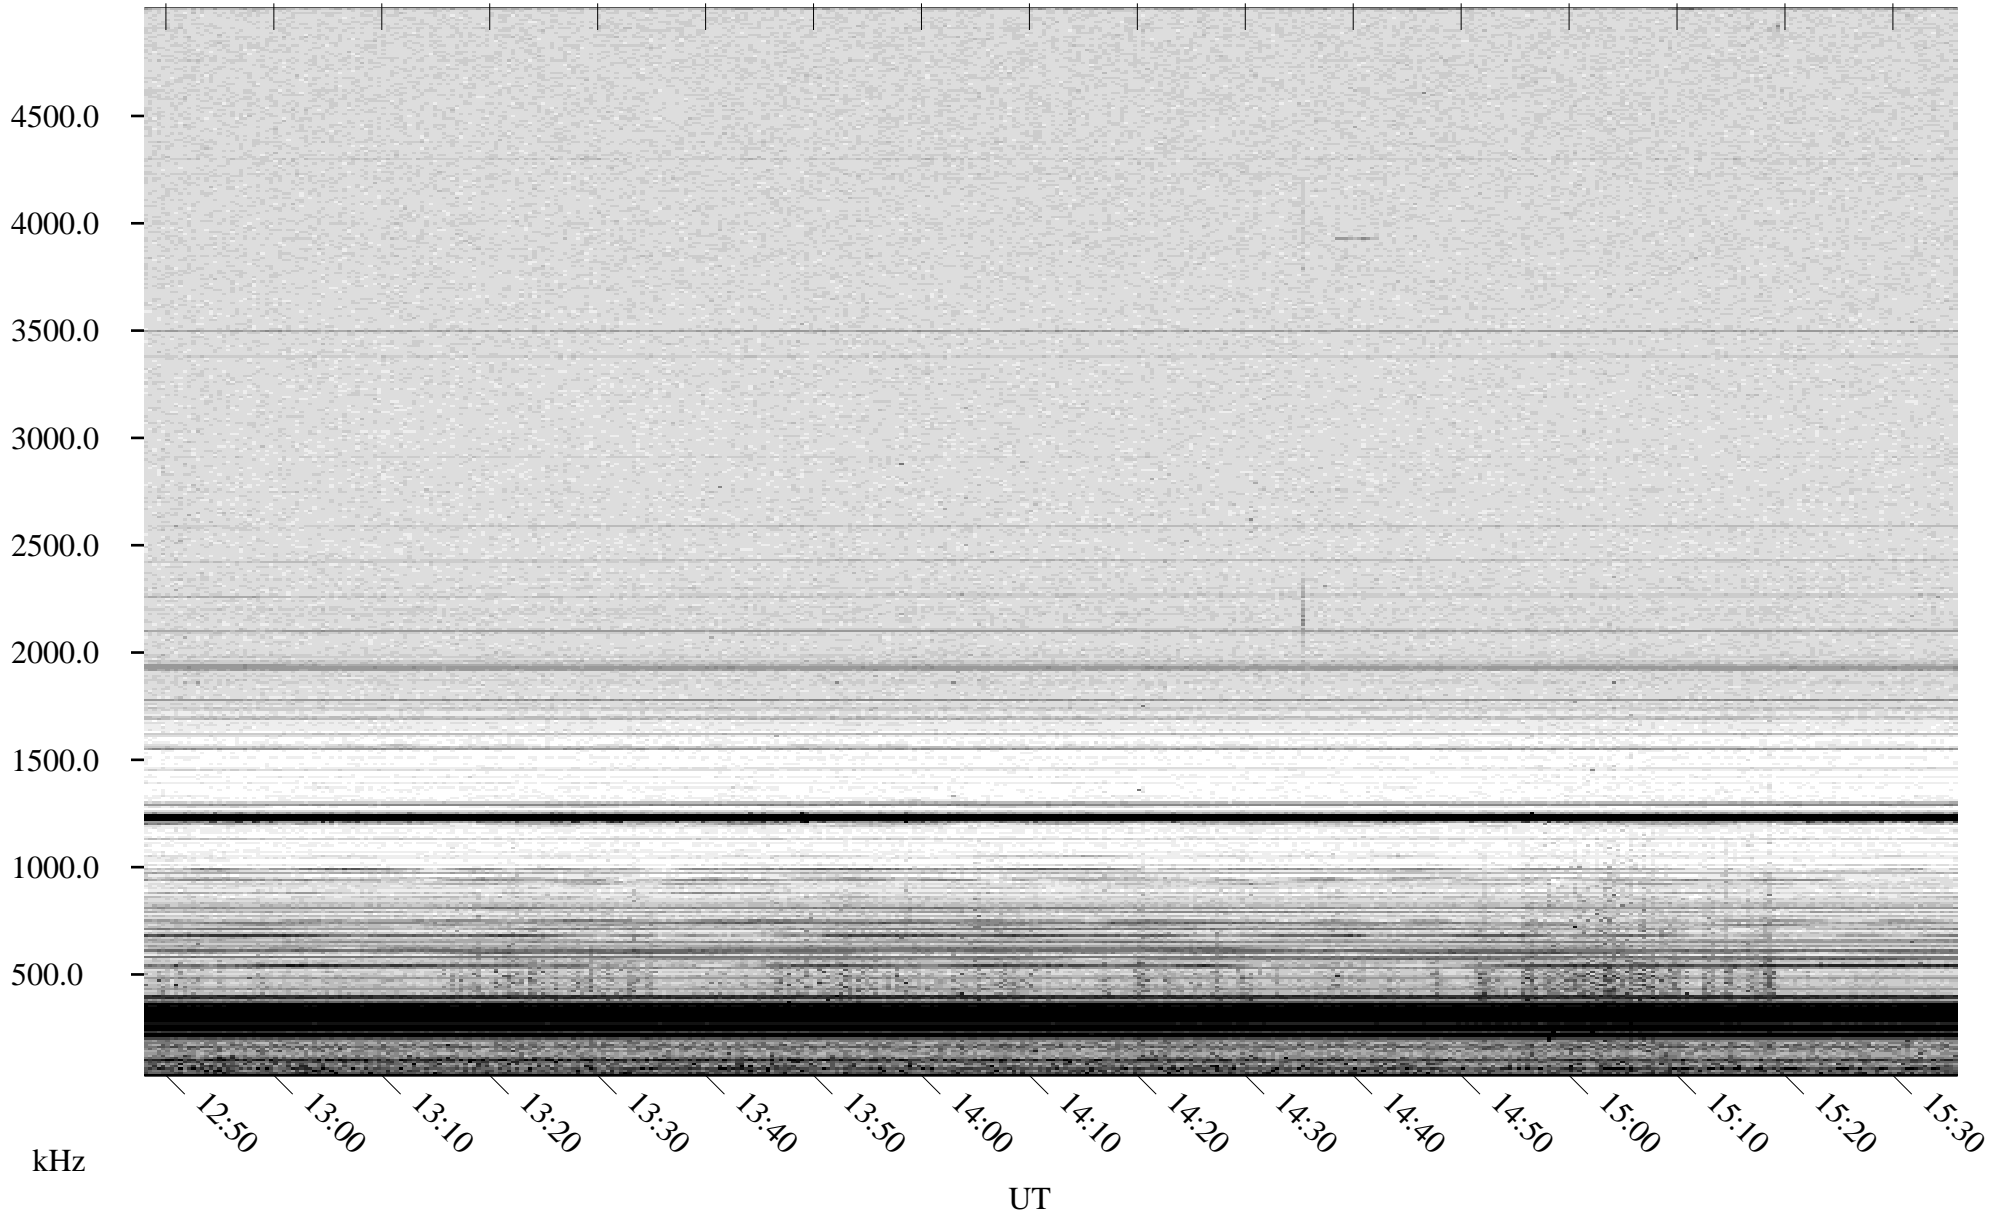

# 06/01/2008 Churchill, Manitoba

Linear Scale    Black = 161    White = 15

ch08152l.r00SUm max\_12

Page 5

# 06/01/2008 Churchill, Manitoba

Linear Scale    Black = 161    White = 15

ch08152l.r00SUm max\_12

Page 6

# 06/01/2008 Churchill, Manitoba

Linear Scale    Black = 161    White = 15

ch08152l.r00SUm max\_12

Page 7

# 06/01/2008 Churchill, Manitoba

Linear Scale    Black = 161    White = 15

ch08152l.r00SUm max\_12