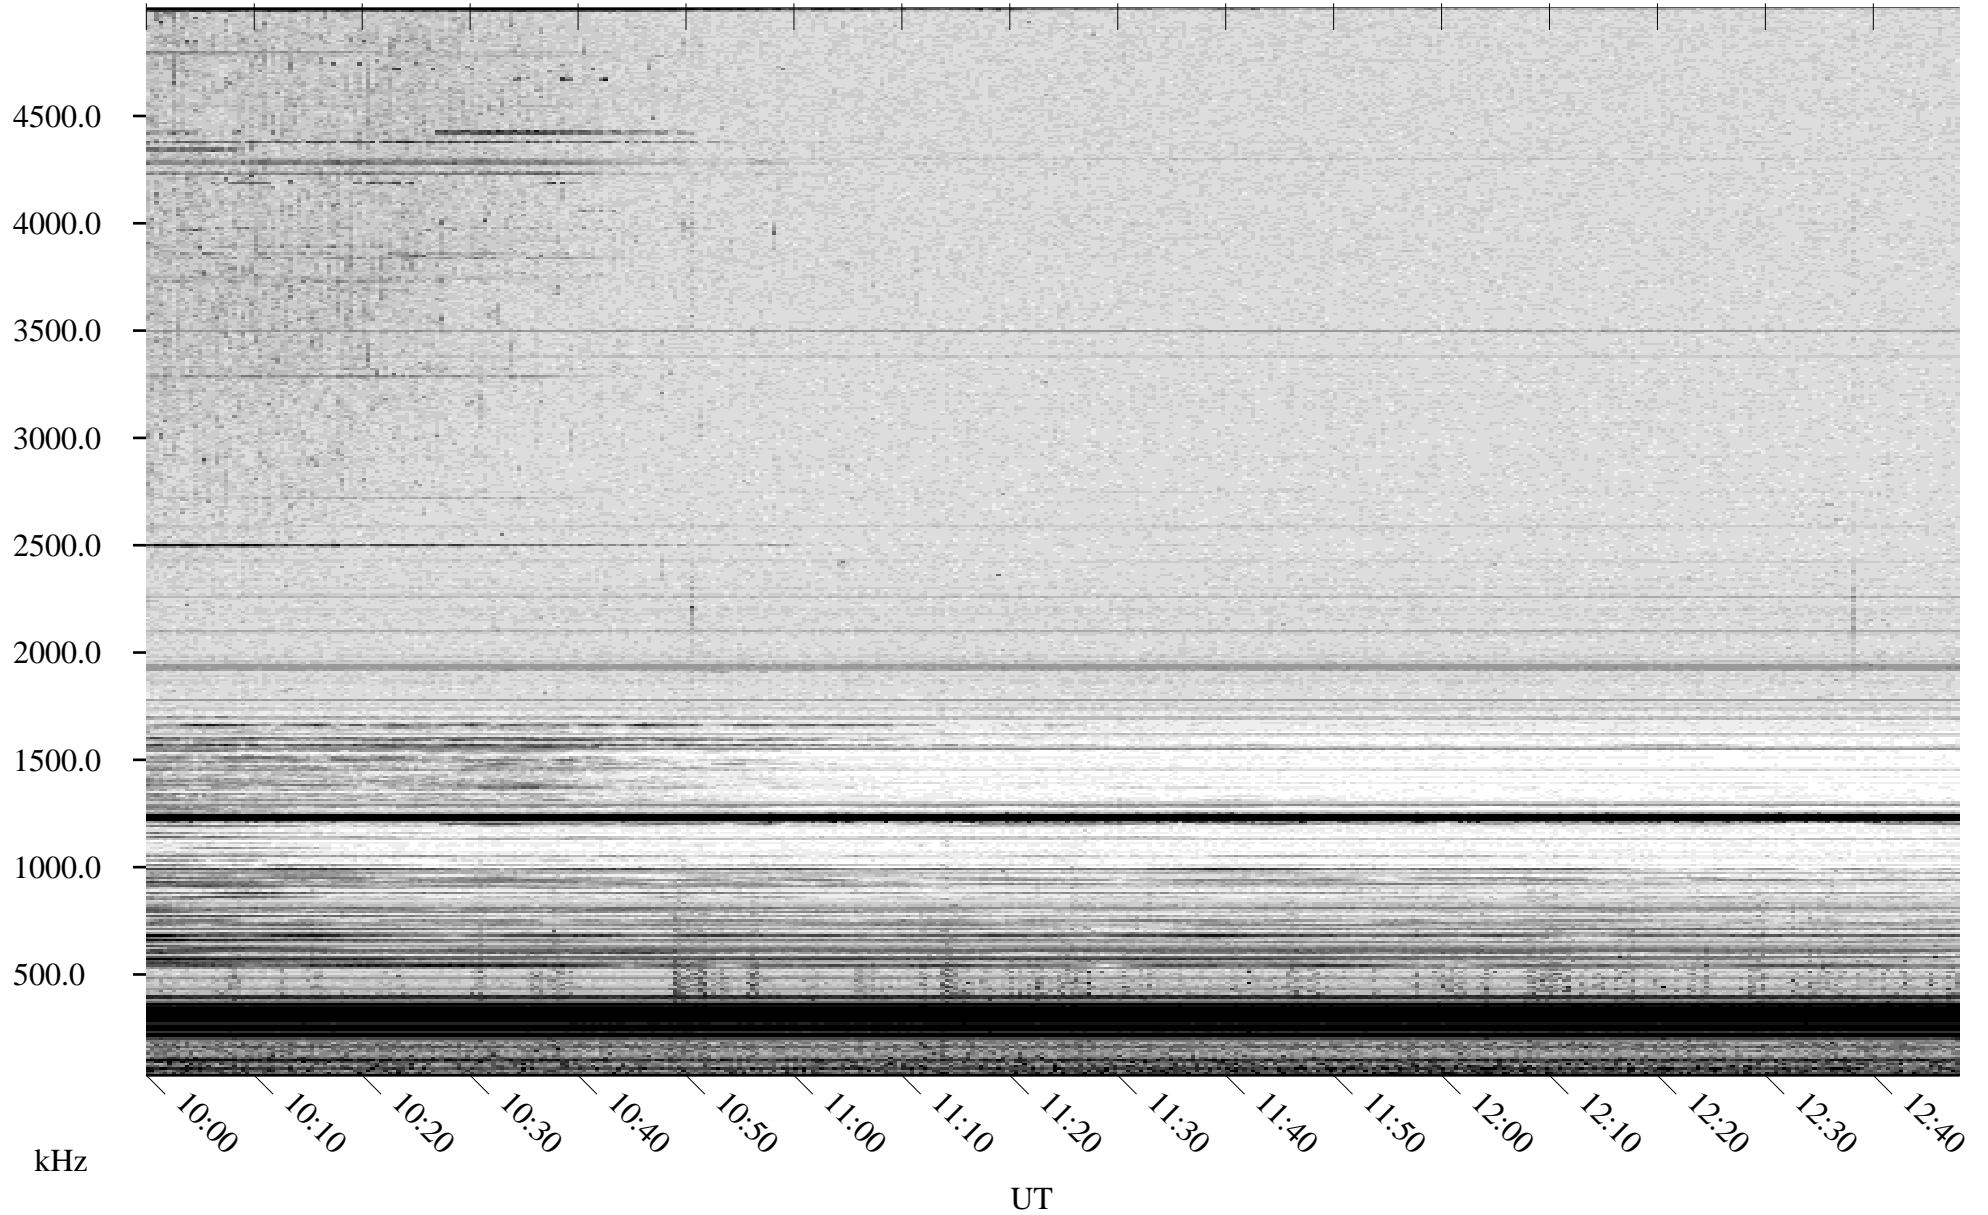

# 06/01/2008 Churchill, Manitoba

Linear Scale    Black = 161    White = 15

ch08152l.r00SUm max\_12

Page 5

# 06/01/2008 Churchill, Manitoba

Linear Scale    Black = 161    White = 15

ch08152l.r00SUm max\_12

Page 6

# 06/01/2008 Churchill, Manitoba

Linear Scale    Black = 161    White = 15

ch08152l.r00SUm max\_12

Page 7

# 06/01/2008 Churchill, Manitoba

Linear Scale    Black = 161    White = 15

ch08152l.r00SUm max\_12