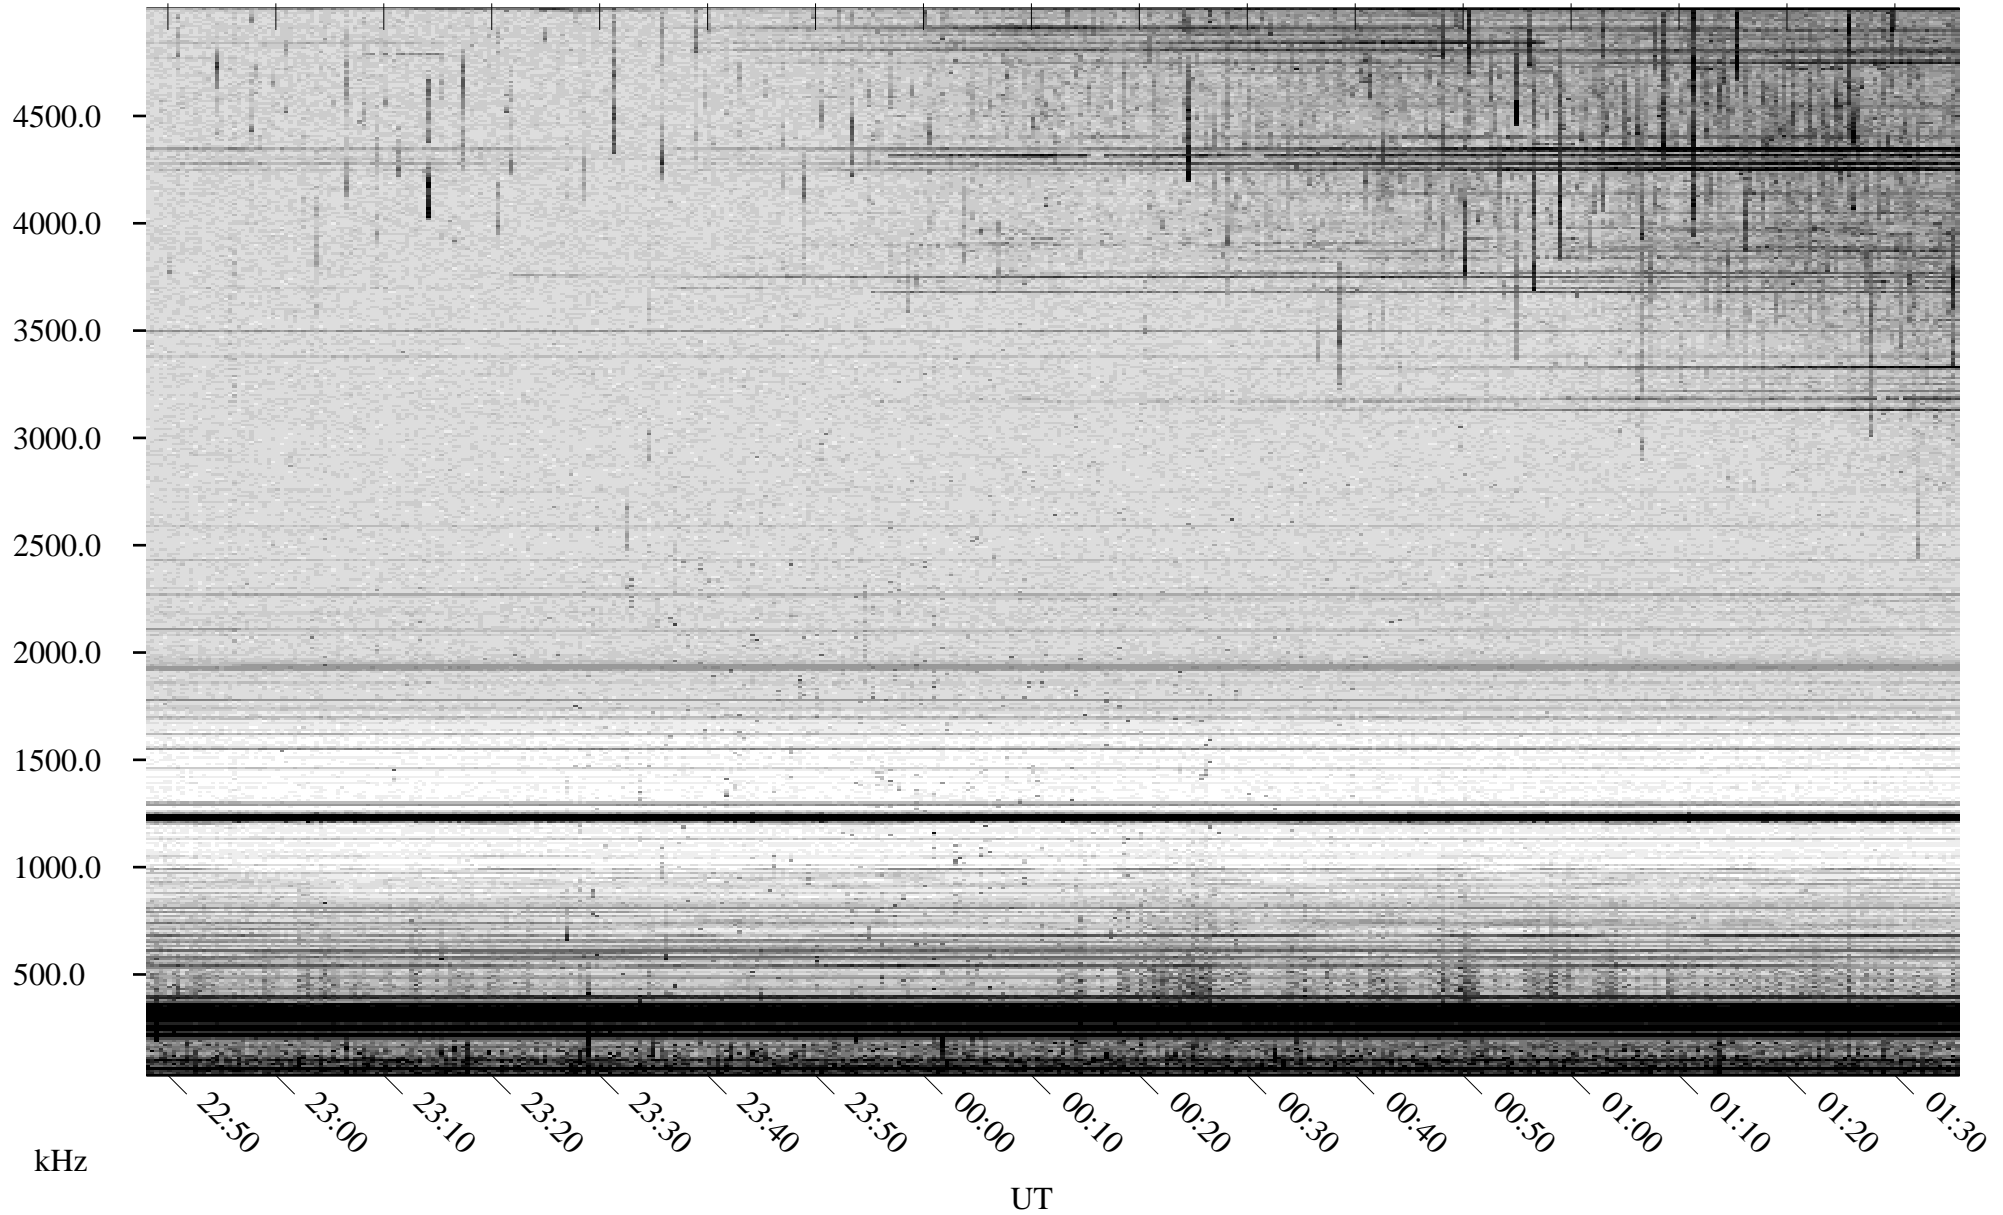

# 06/01/2008 Churchill, Manitoba

Linear Scale    Black = 161    White = 15

ch08153l.r00SUm max\_12

Page 1

# 06/01/2008 Churchill, Manitoba

Linear Scale    Black = 161    White = 15

ch08153l.r00SUm max\_12

Page 2

# 06/02/2008 Churchill, Manitoba

Linear Scale    Black = 161    White = 15

ch08153l.r00SUm max\_12

Page 3

# 06/02/2008 Churchill, Manitoba

Linear Scale    Black = 161    White = 15

ch08153l.r00SUm max\_12

Page 4