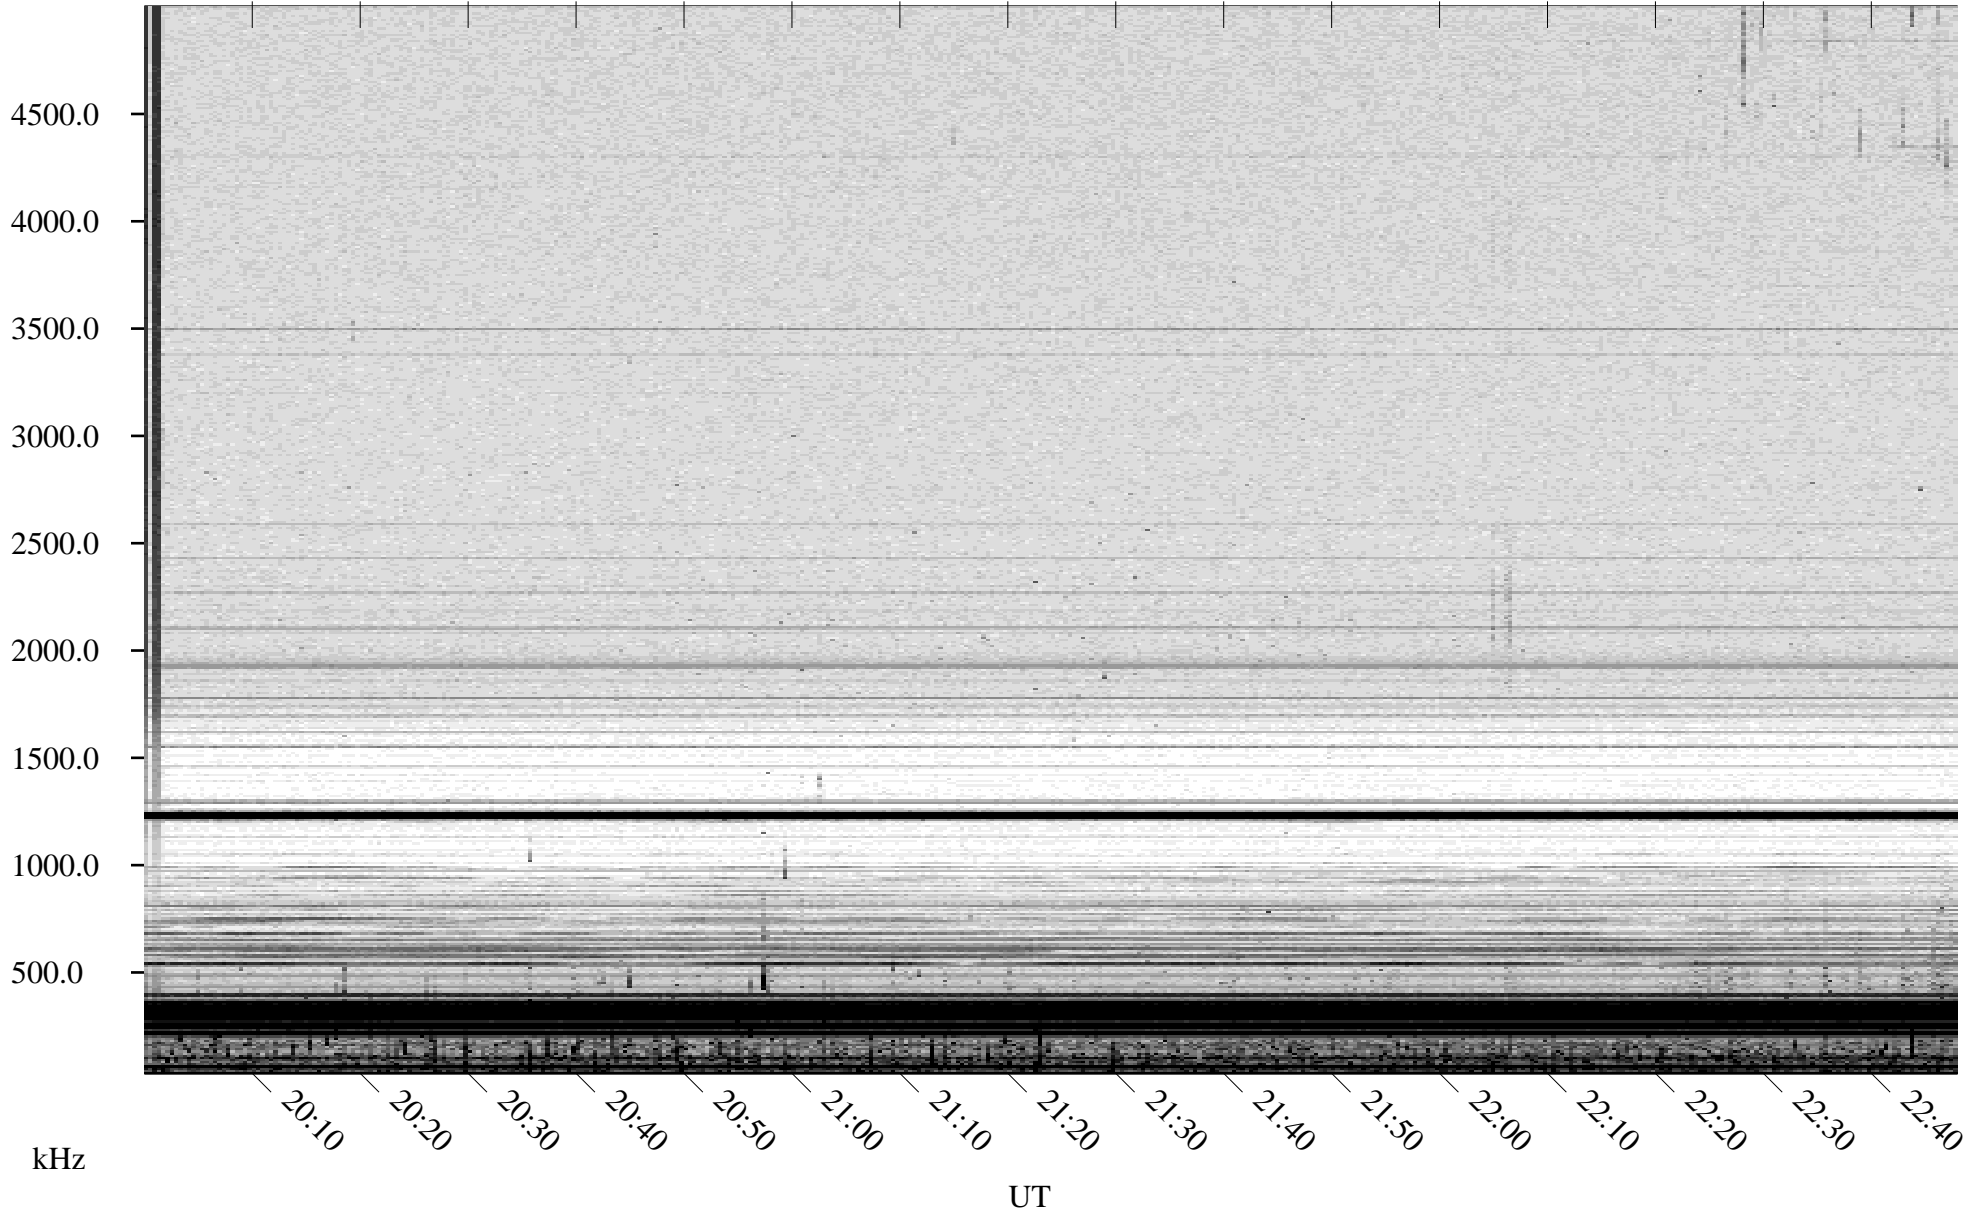

# 06/01/2008 Churchill, Manitoba

Linear Scale    Black = 161    White = 15

ch08153l.r00SUm max\_12

Page 1

# 06/01/2008 Churchill, Manitoba

Linear Scale    Black = 161    White = 15

ch08153l.r00SUm max\_12

Page 2

# 06/02/2008 Churchill, Manitoba

Linear Scale    Black = 161    White = 15

ch08153l.r00SUm max\_12

Page 3

# 06/02/2008 Churchill, Manitoba

Linear Scale    Black = 161    White = 15

ch08153l.r00SUm max\_12

Page 4