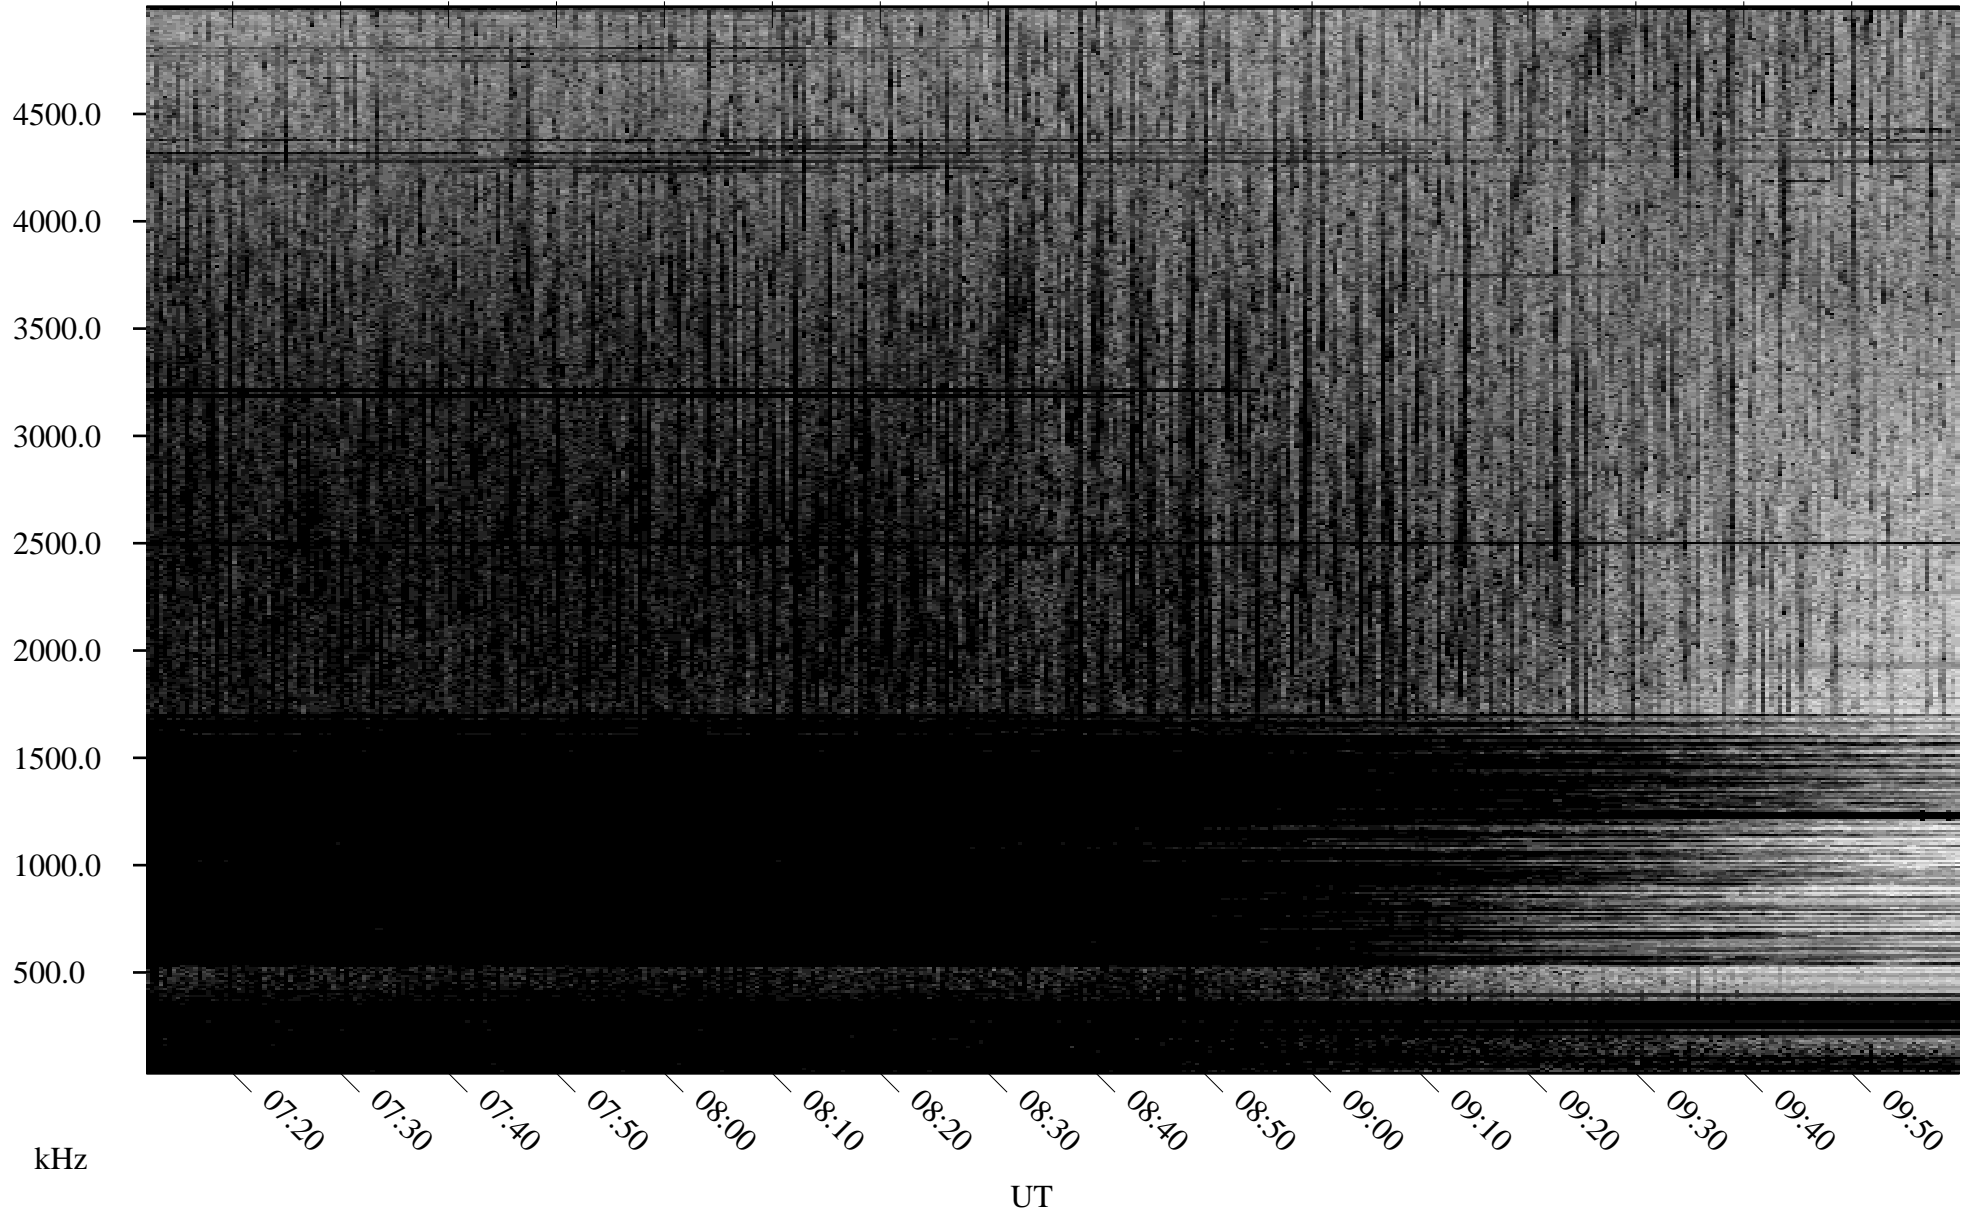

# 06/03/2008 Churchill, Manitoba

Linear Scale    Black = 161    White = 15

ch08154l.r00SUm max\_12

Page 4

# 06/03/2008 Churchill, Manitoba

Linear Scale    Black = 161    White = 15

ch08154l.r00SUm max\_12

Page 5