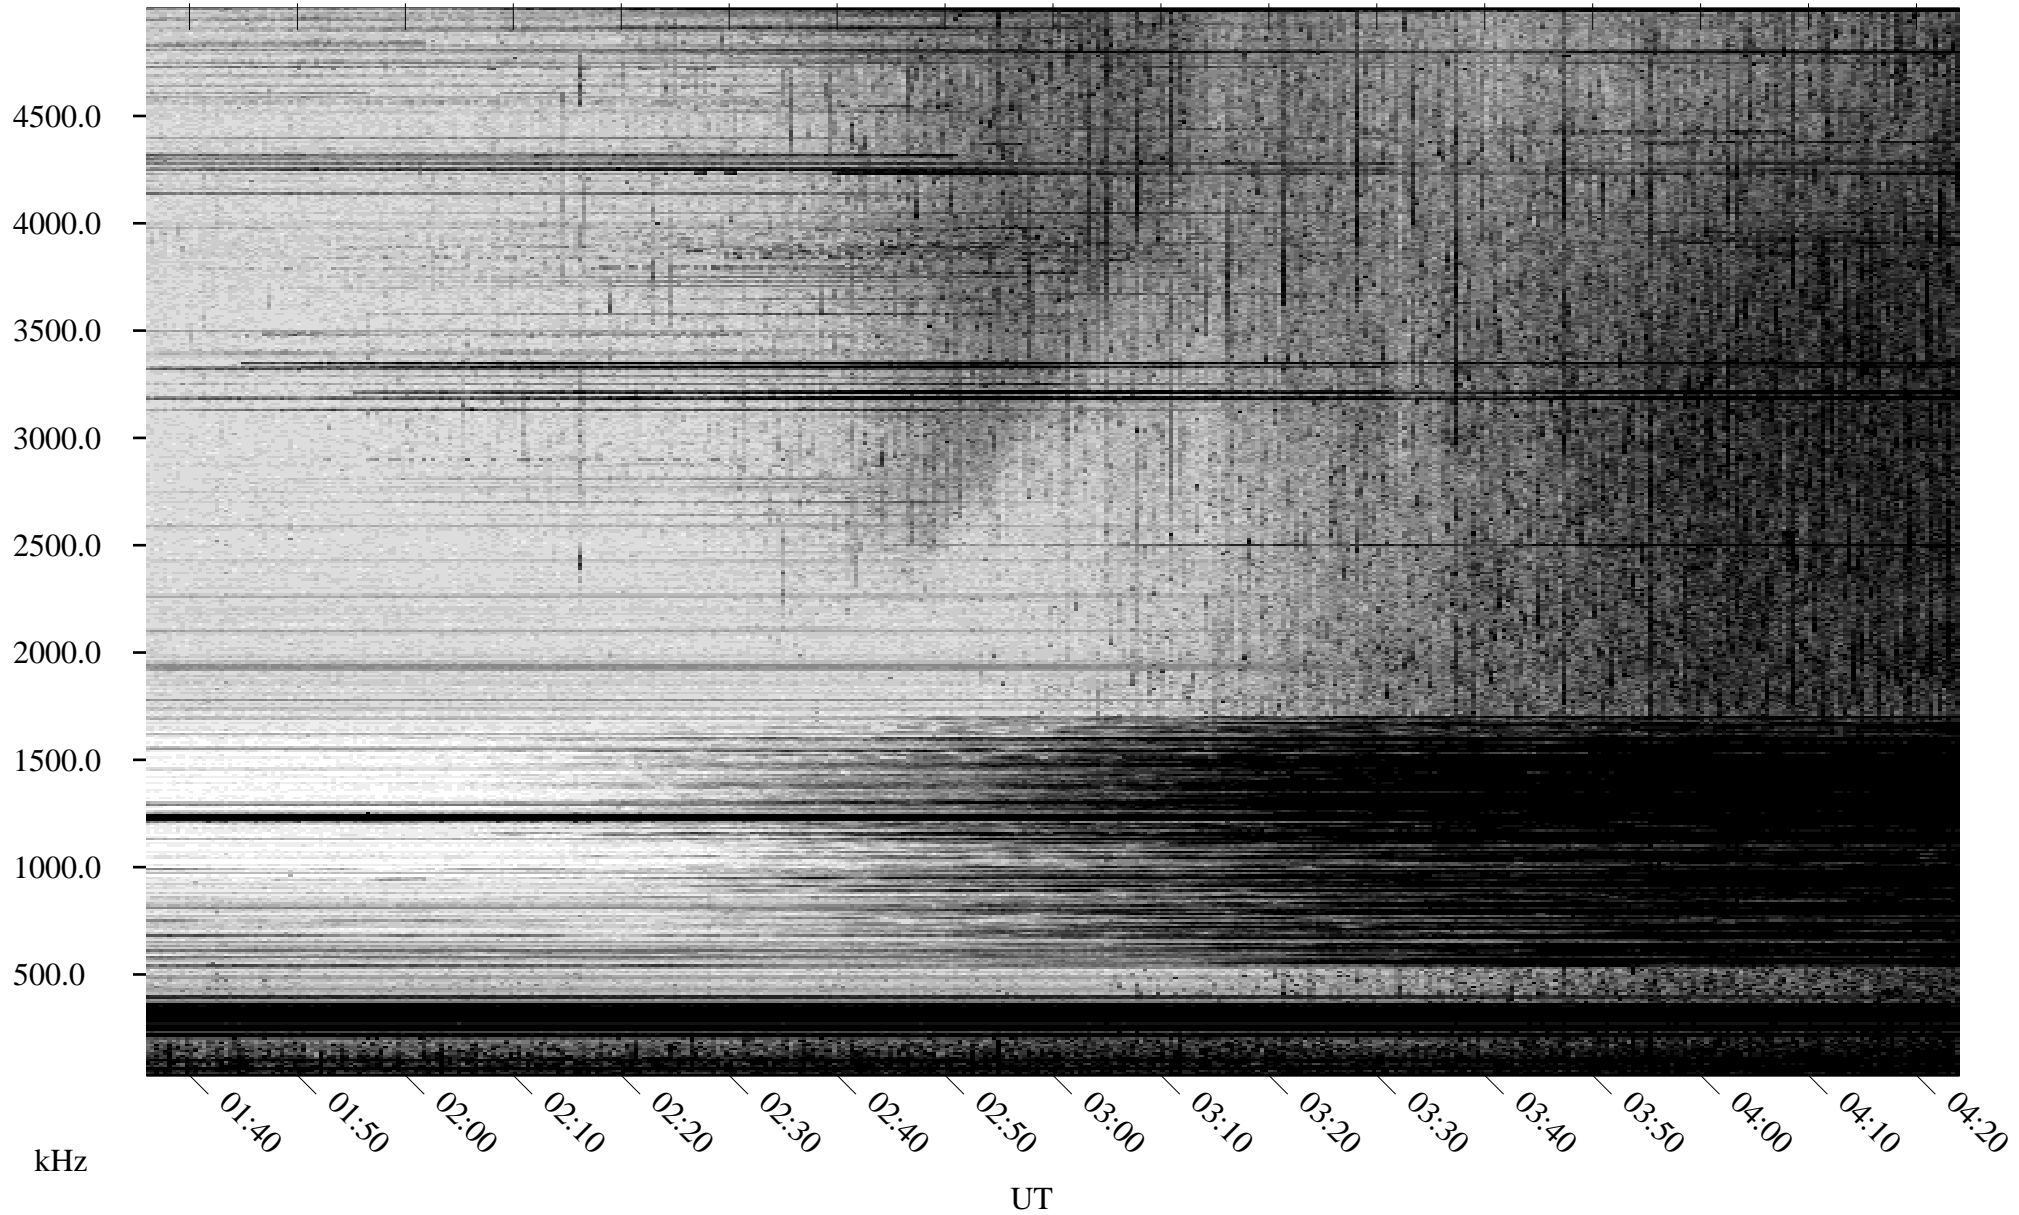

# 06/02/2008 Churchill, Manitoba

Linear Scale    Black = 161    White = 15

ch08154l.r00SUm max\_12

Page 1

# 06/02/2008 Churchill, Manitoba

Linear Scale    Black = 161    White = 15

ch08154l.r00SUm max\_12

Page 2

# 06/03/2008 Churchill, Manitoba

Linear Scale    Black = 161    White = 15

ch08154l.r00SUm max\_12

Page 3

# 06/03/2008 Churchill, Manitoba

Linear Scale    Black = 161    White = 15

ch08154l.r00SUm max\_12

Page 4