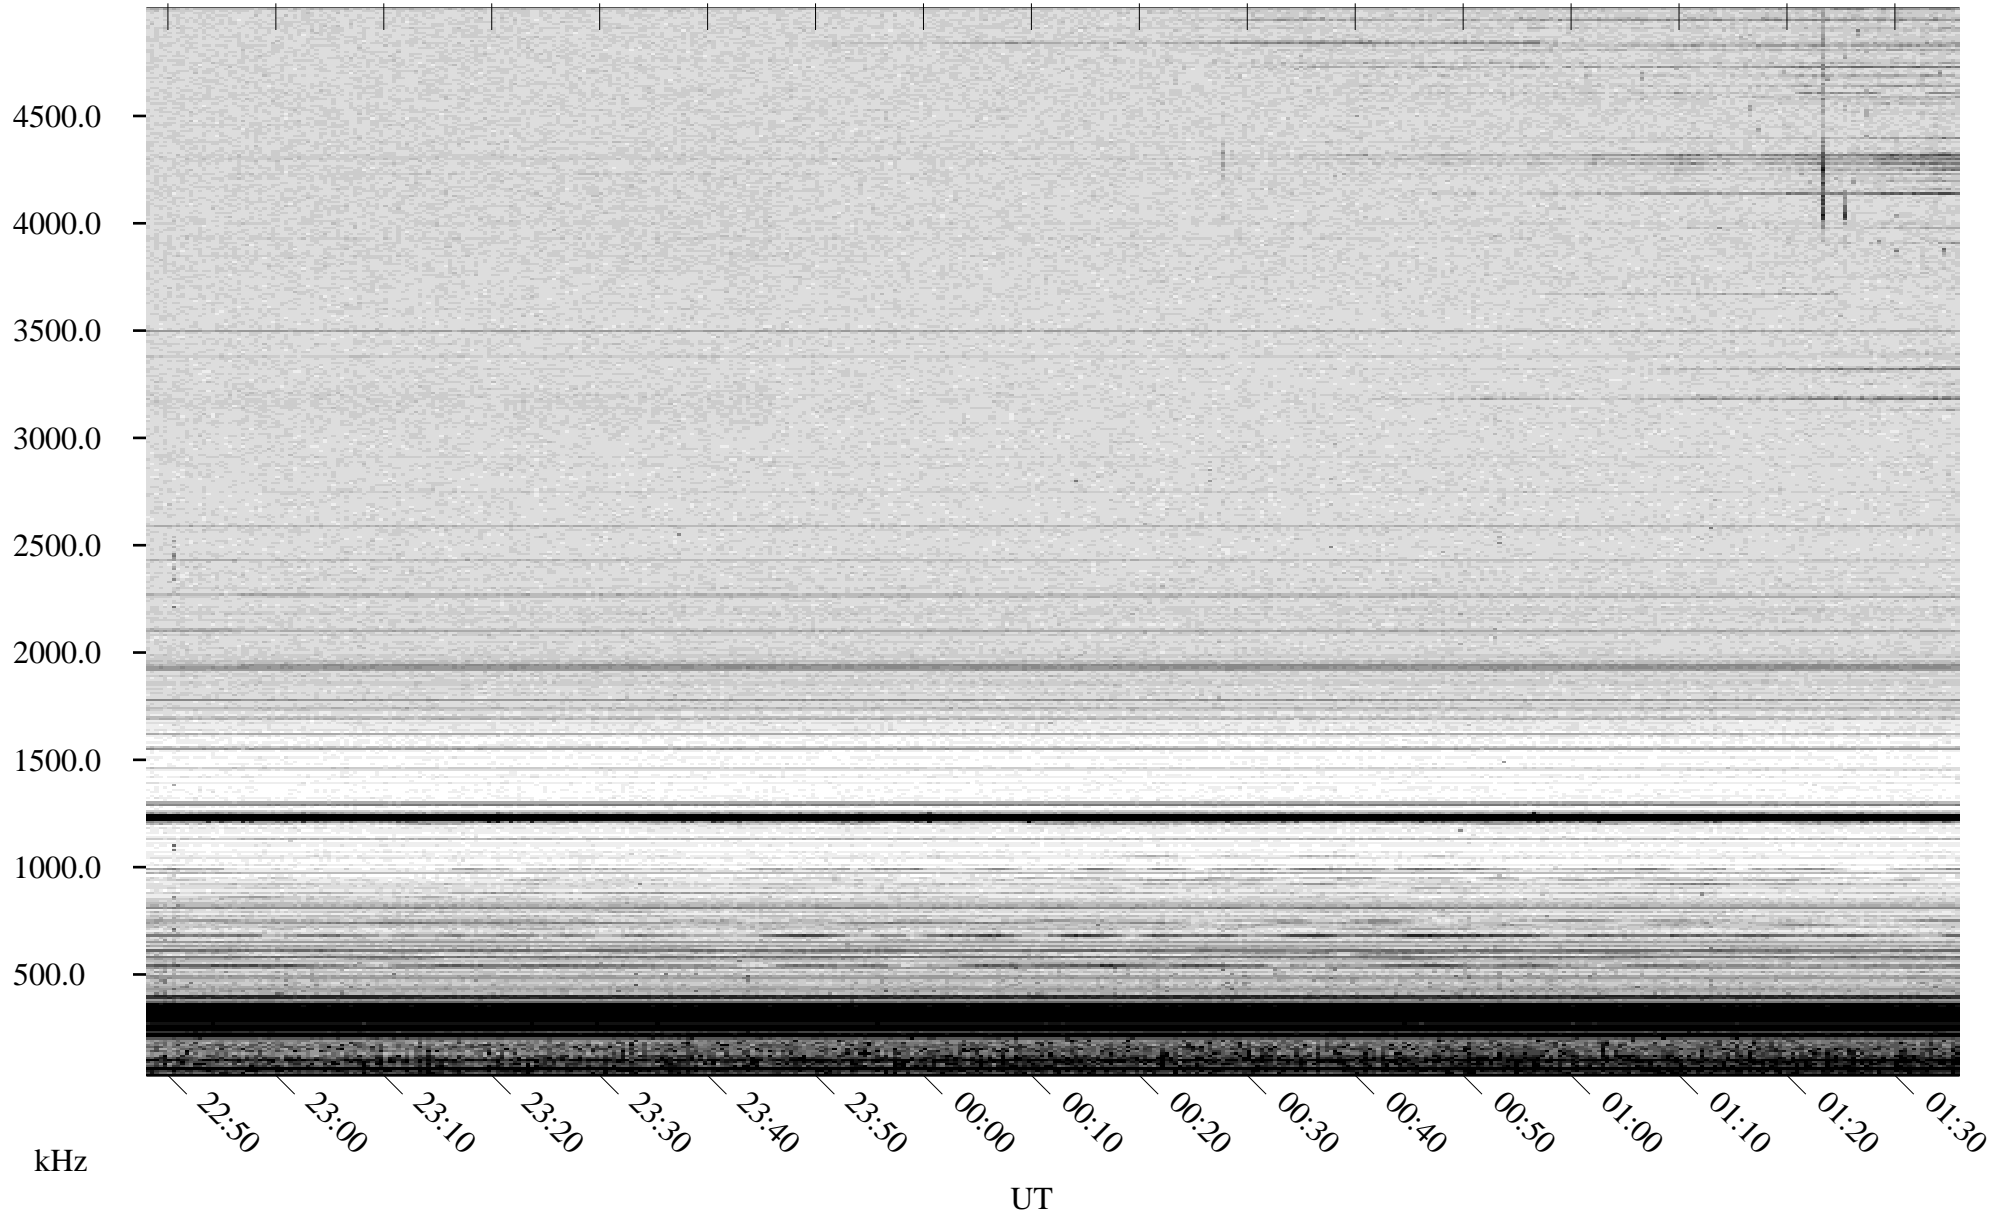

# 06/02/2008 Churchill, Manitoba

Linear Scale    Black = 161    White = 15

ch08154l.r00SUm max\_12

Page 1

# 06/02/2008 Churchill, Manitoba

Linear Scale    Black = 161    White = 15

ch08154l.r00SUm max\_12

Page 2

# 06/03/2008 Churchill, Manitoba

Linear Scale    Black = 161    White = 15

ch08154l.r00SUm max\_12

Page 3

# 06/03/2008 Churchill, Manitoba

Linear Scale    Black = 161    White = 15

ch08154l.r00SUm max\_12

Page 4