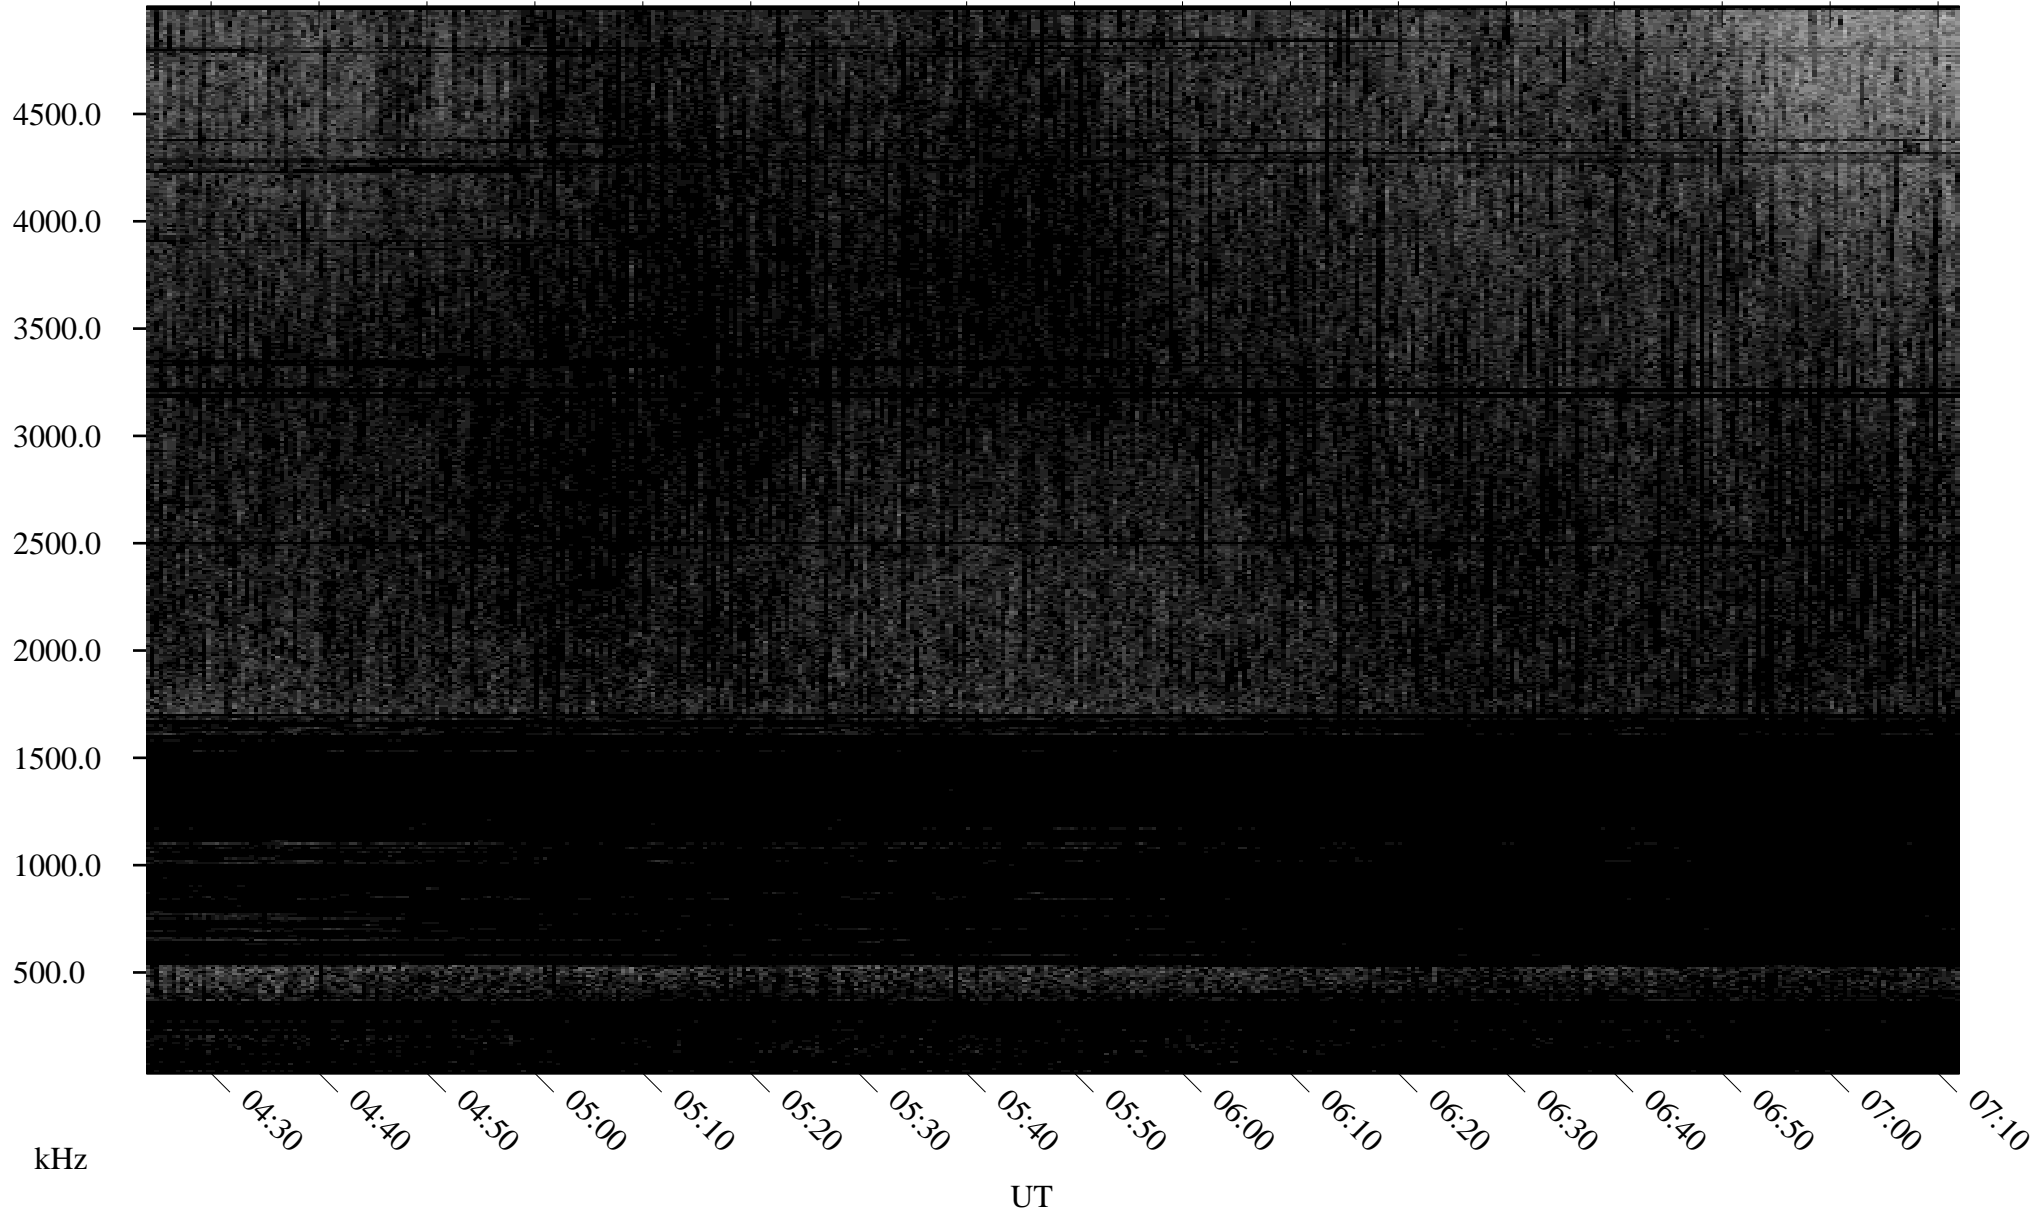

# 06/02/2008 Churchill, Manitoba

Linear Scale    Black = 161    White = 15

ch08154l.r00SUm max\_12

Page 2

# 06/03/2008 Churchill, Manitoba

Linear Scale    Black = 161    White = 15

ch08154l.r00SUm max\_12

Page 3

# 06/03/2008 Churchill, Manitoba

Linear Scale    Black = 161    White = 15

ch08154l.r00SUm max\_12

Page 4

# 06/03/2008 Churchill, Manitoba

Linear Scale    Black = 161    White = 15

ch08154l.r00SUm max\_12

Page 5