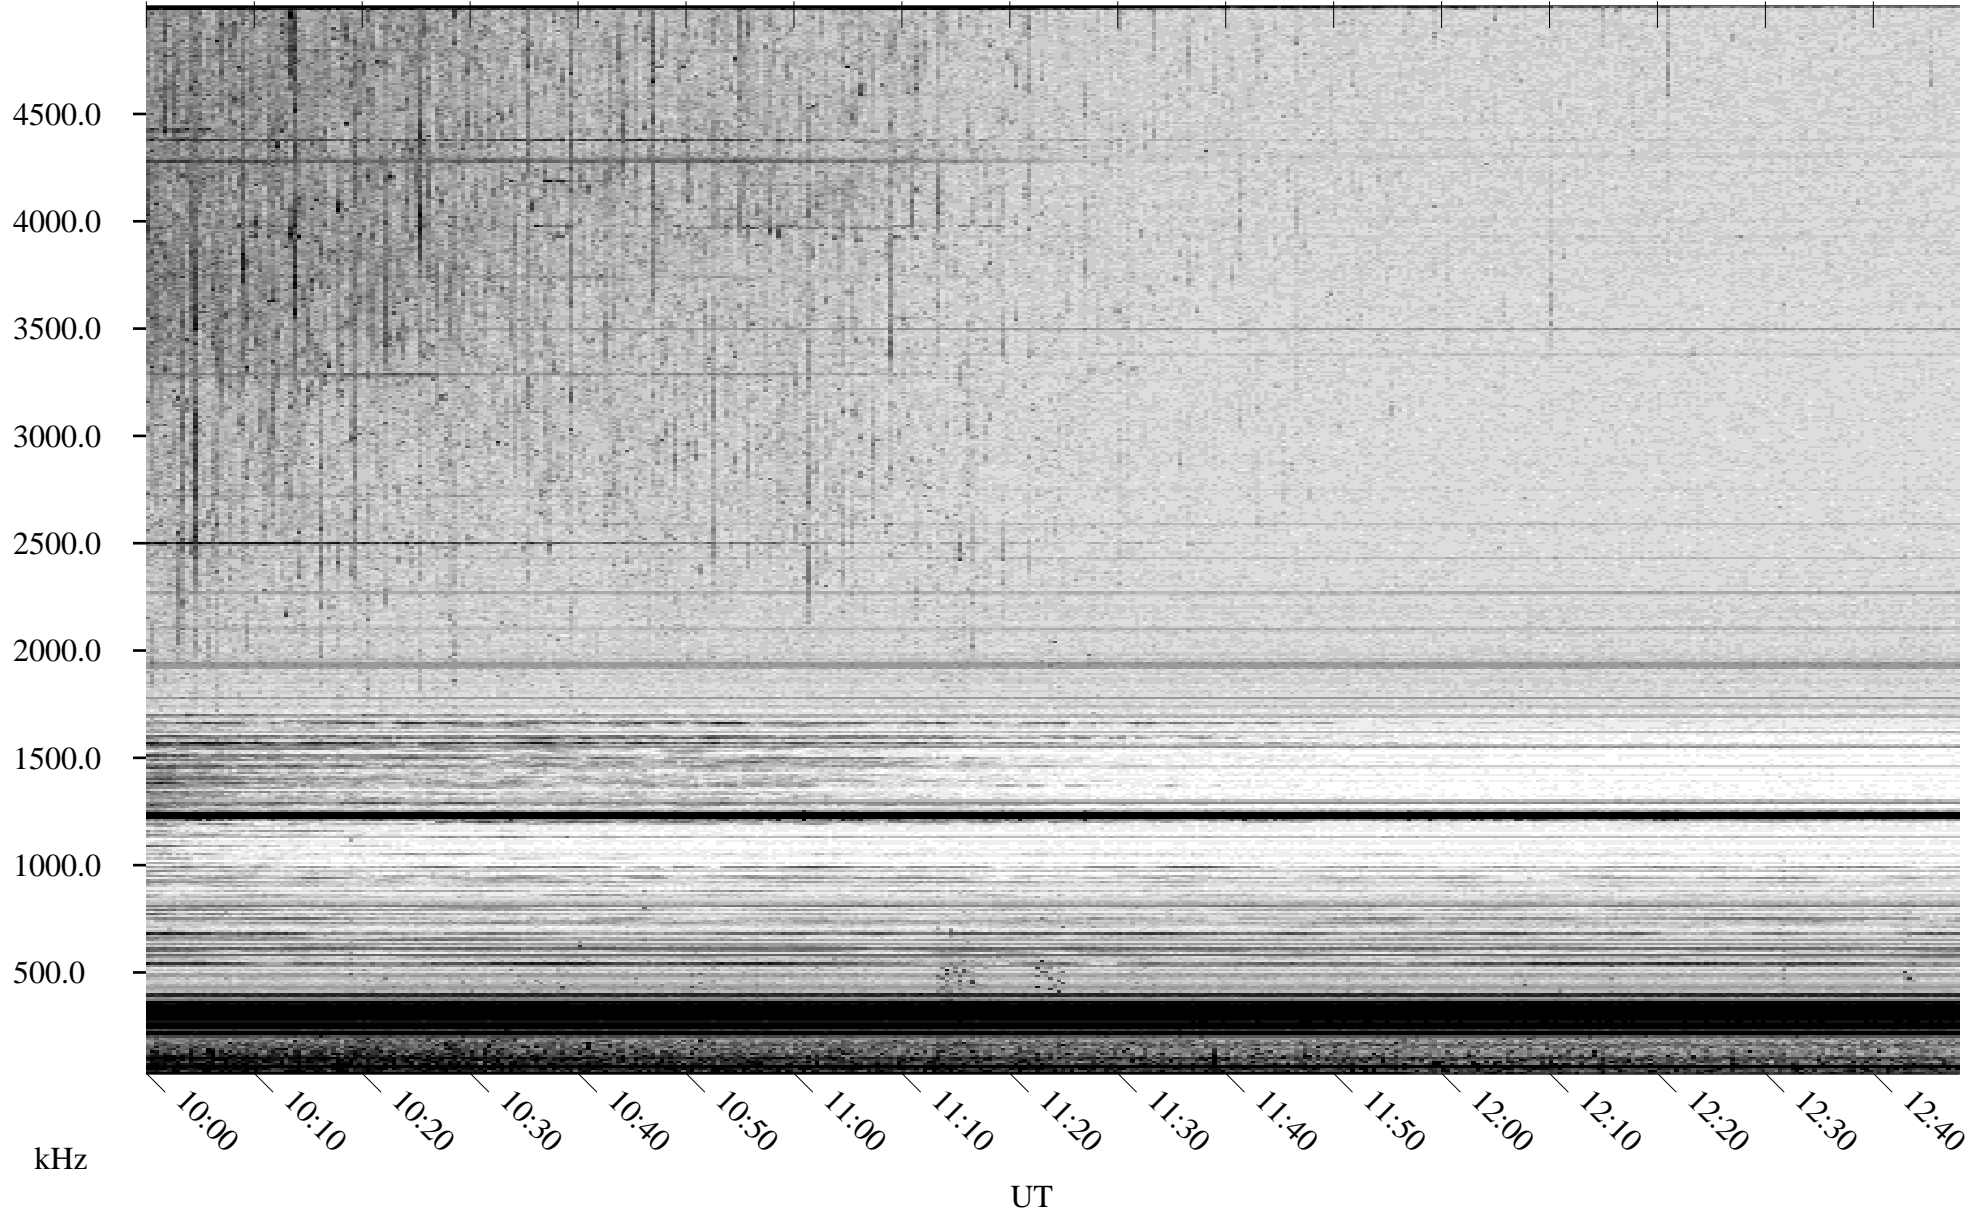

# 06/03/2008 Churchill, Manitoba

Linear Scale    Black = 161    White = 15

ch08154l.r00SUm max\_12

Page 4

# 06/03/2008 Churchill, Manitoba

Linear Scale    Black = 161    White = 15

ch08154l.r00SUm max\_12

Page 5

# 06/03/2008 Churchill, Manitoba

Linear Scale    Black = 161    White = 15

ch08154l.r00SUm max\_12

Page 6

# 06/03/2008 Churchill, Manitoba

Linear Scale    Black = 161    White = 15

ch08154l.r00SUm max\_12

Page 7