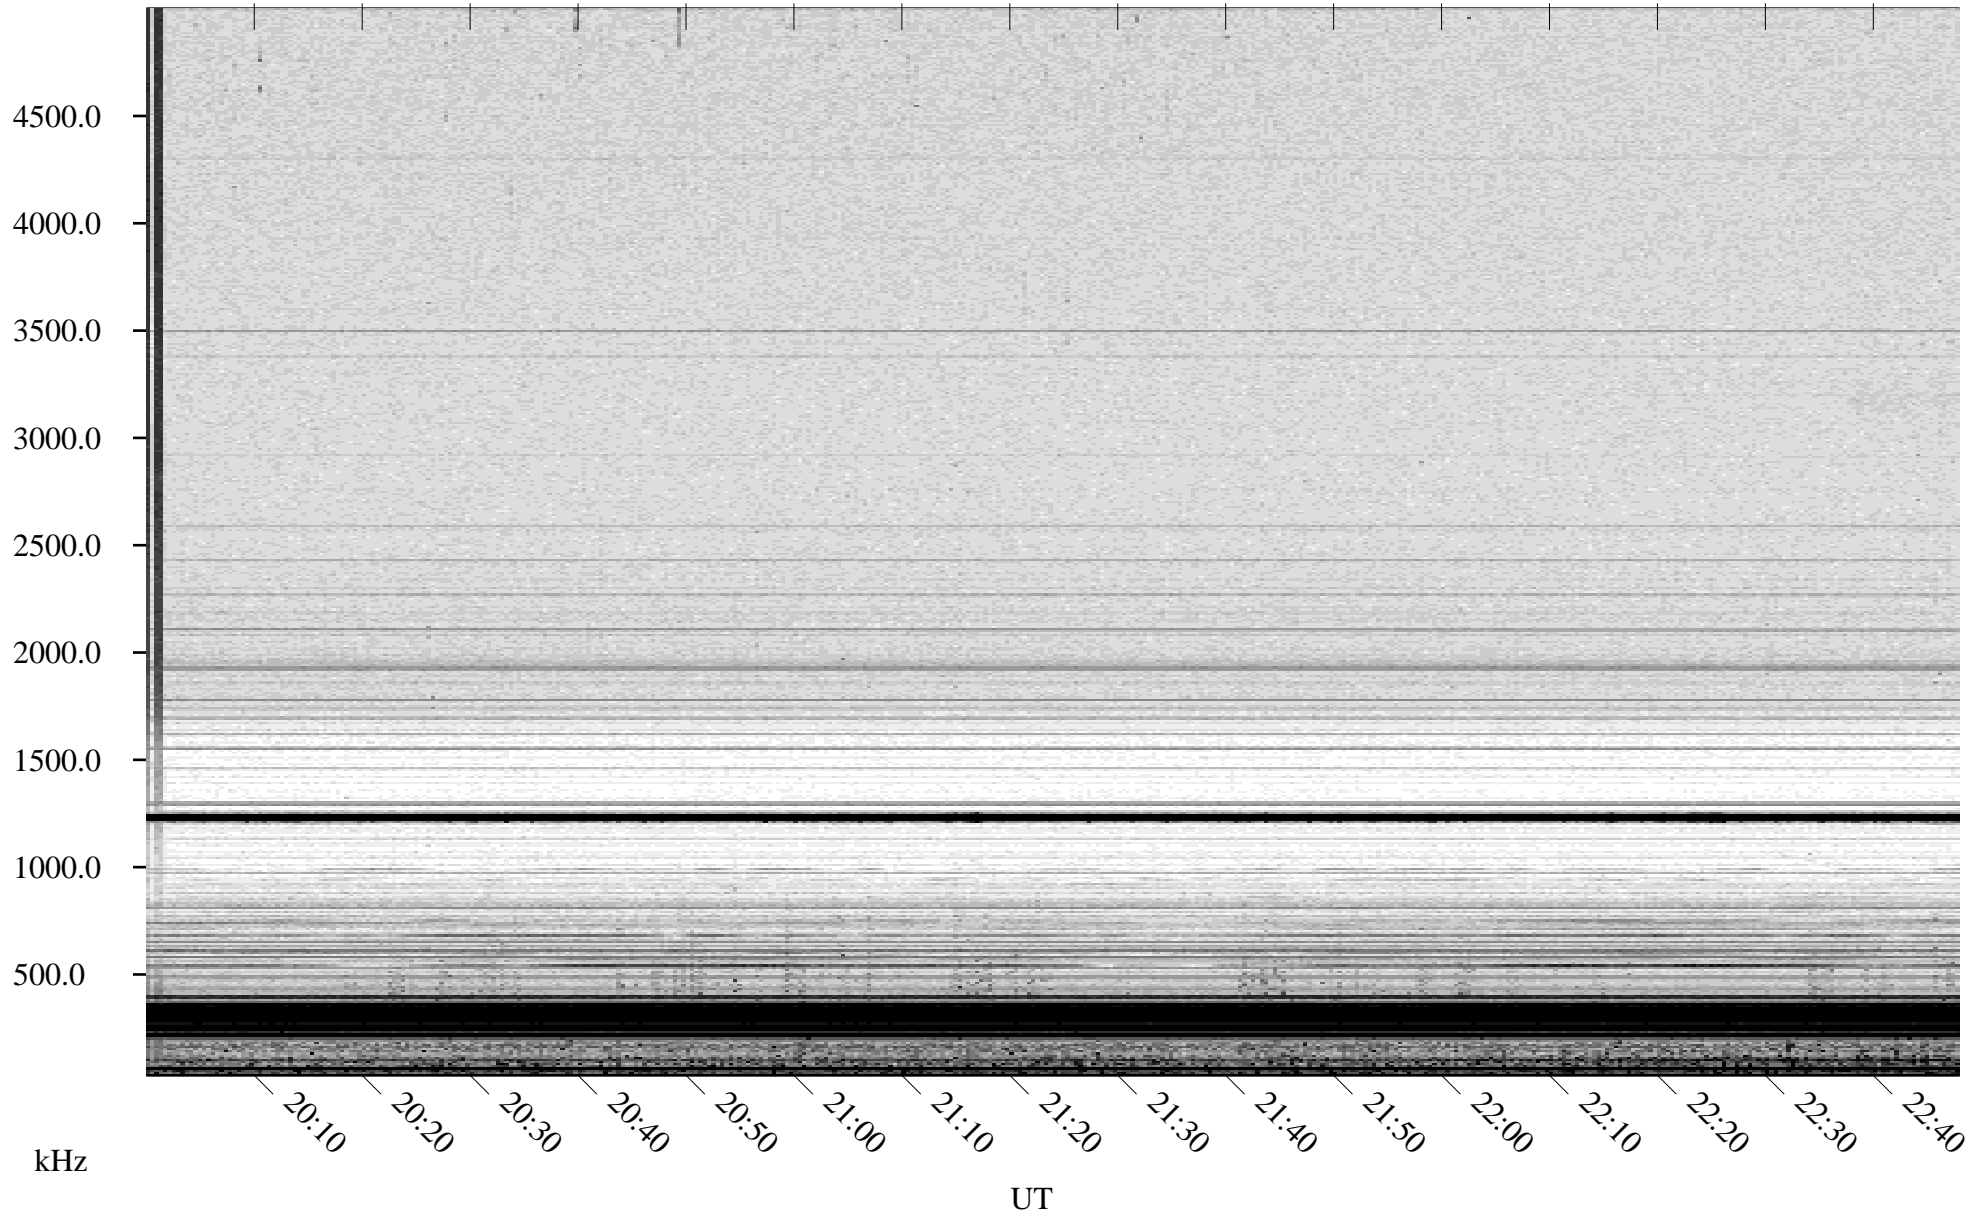

# 06/02/2008 Churchill, Manitoba

Linear Scale    Black = 161    White = 15

ch08154l.r00SUm max\_12

Page 1

# 06/02/2008 Churchill, Manitoba

Linear Scale    Black = 161    White = 15

ch08154l.r00SUm max\_12

Page 2

# 06/03/2008 Churchill, Manitoba

Linear Scale    Black = 161    White = 15

ch08154l.r00SUm max\_12

Page 3

# 06/03/2008 Churchill, Manitoba

Linear Scale    Black = 161    White = 15

ch08154l.r00SUm max\_12

Page 4