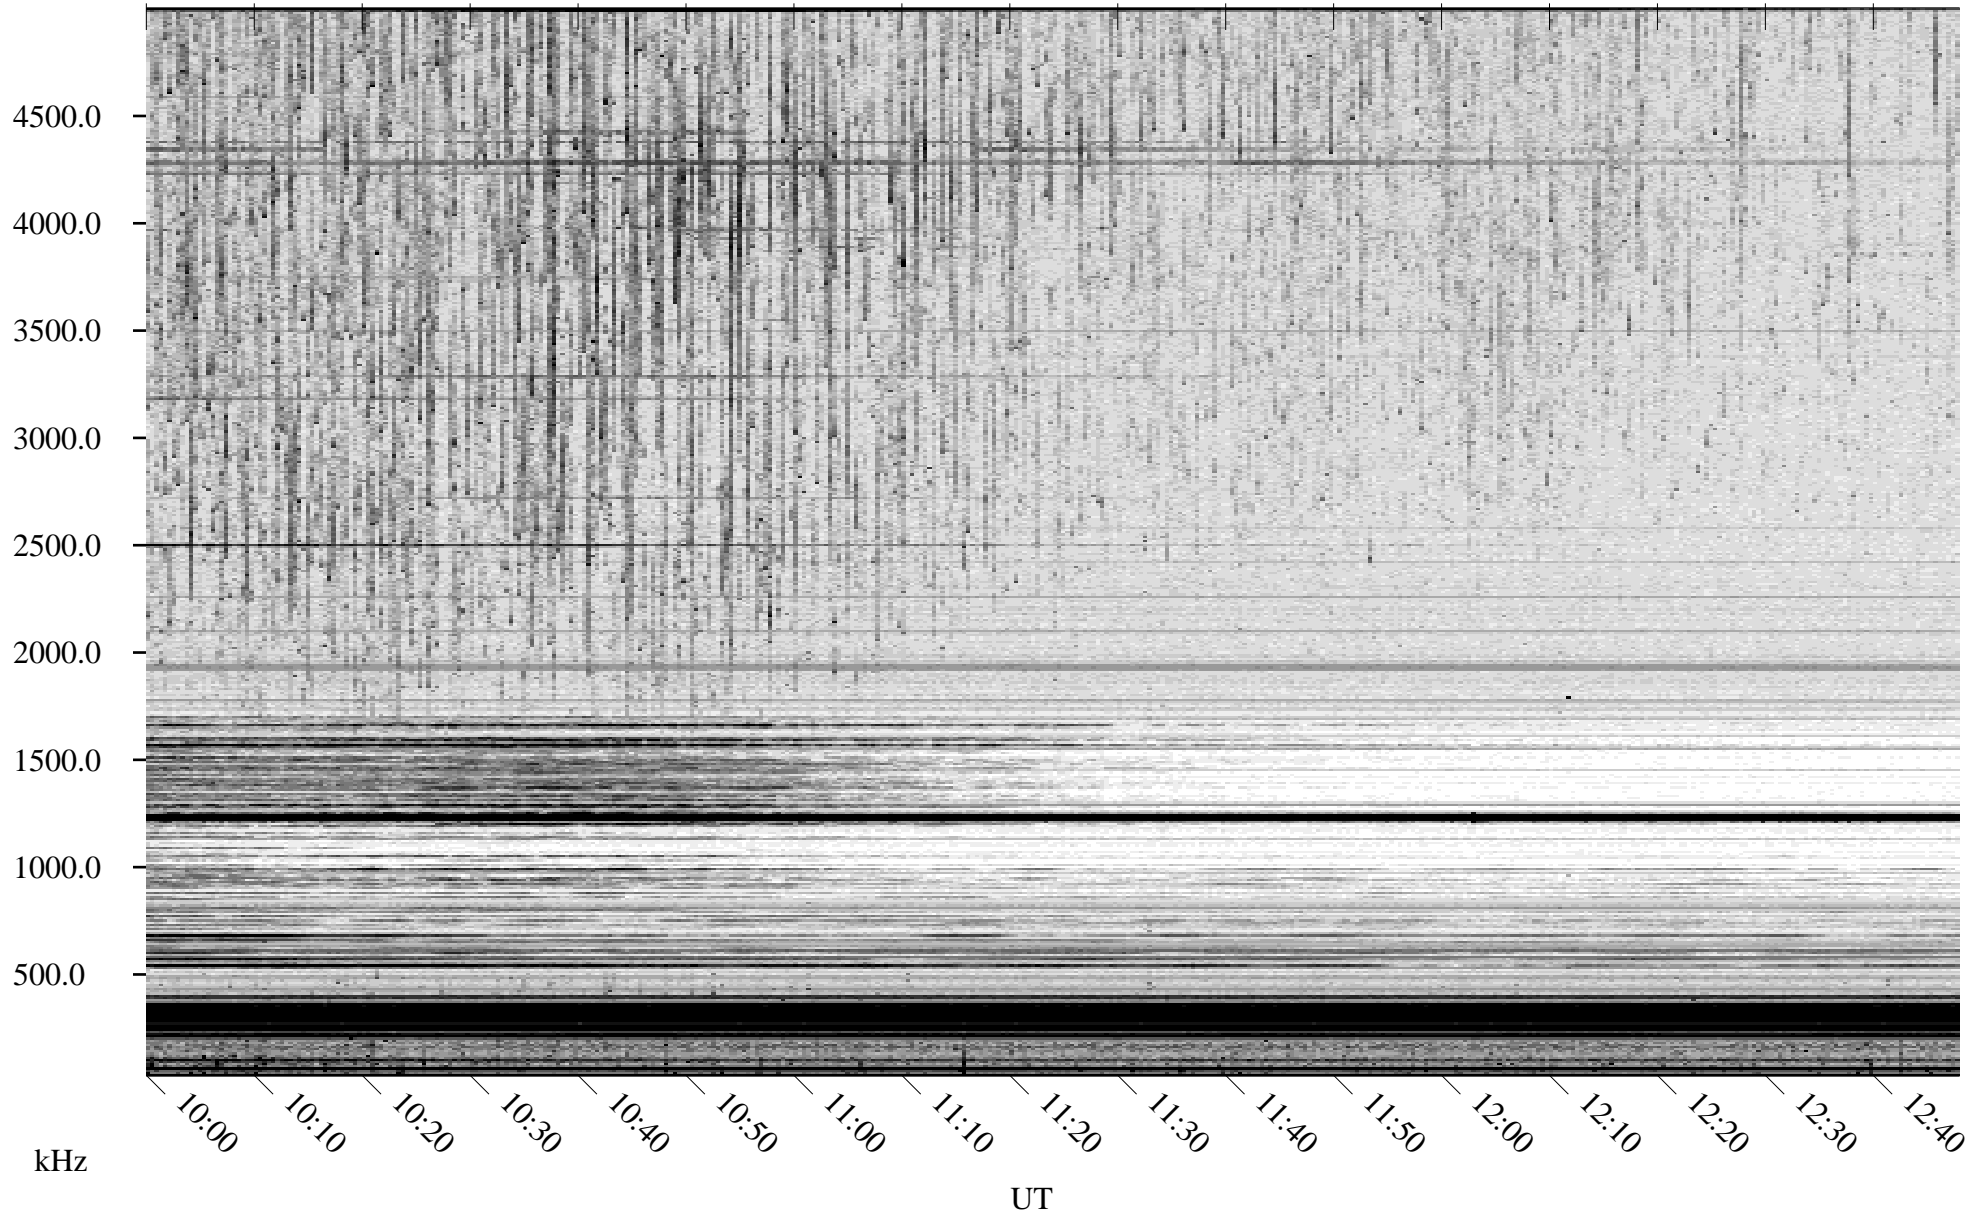

06/05/2008 Churchill, Manitoba

Linear Scale Black = 161 White = 15

ch08157l.r00SUm max_12

Page 1

06/05/2008 Churchill, Manitoba

Linear Scale Black = 161 White = 15

ch08157l.r00SUm max_12

Page 2

06/06/2008 Churchill, Manitoba

Linear Scale Black = 161 White = 15

ch08157l.r00SUm max_12

Page 3

06/06/2008 Churchill, Manitoba

Linear Scale Black = 161 White = 15

ch08157l.r00SUm max_12

Page 4

06/06/2008 Churchill, Manitoba

Linear Scale Black = 161 White = 15

ch08157l.r00SUm max_12

Page 5

06/06/2008 Churchill, Manitoba

Linear Scale Black = 161 White = 15

ch08157l.r00SUm max_12

Page 6

06/06/2008 Churchill, Manitoba

Linear Scale Black = 161 White = 15

ch08157l.r00SUm max_12

Page 7

06/06/2008 Churchill, Manitoba

Linear Scale Black = 161 White = 15

ch08157l.r00SUm max_12

Page 8