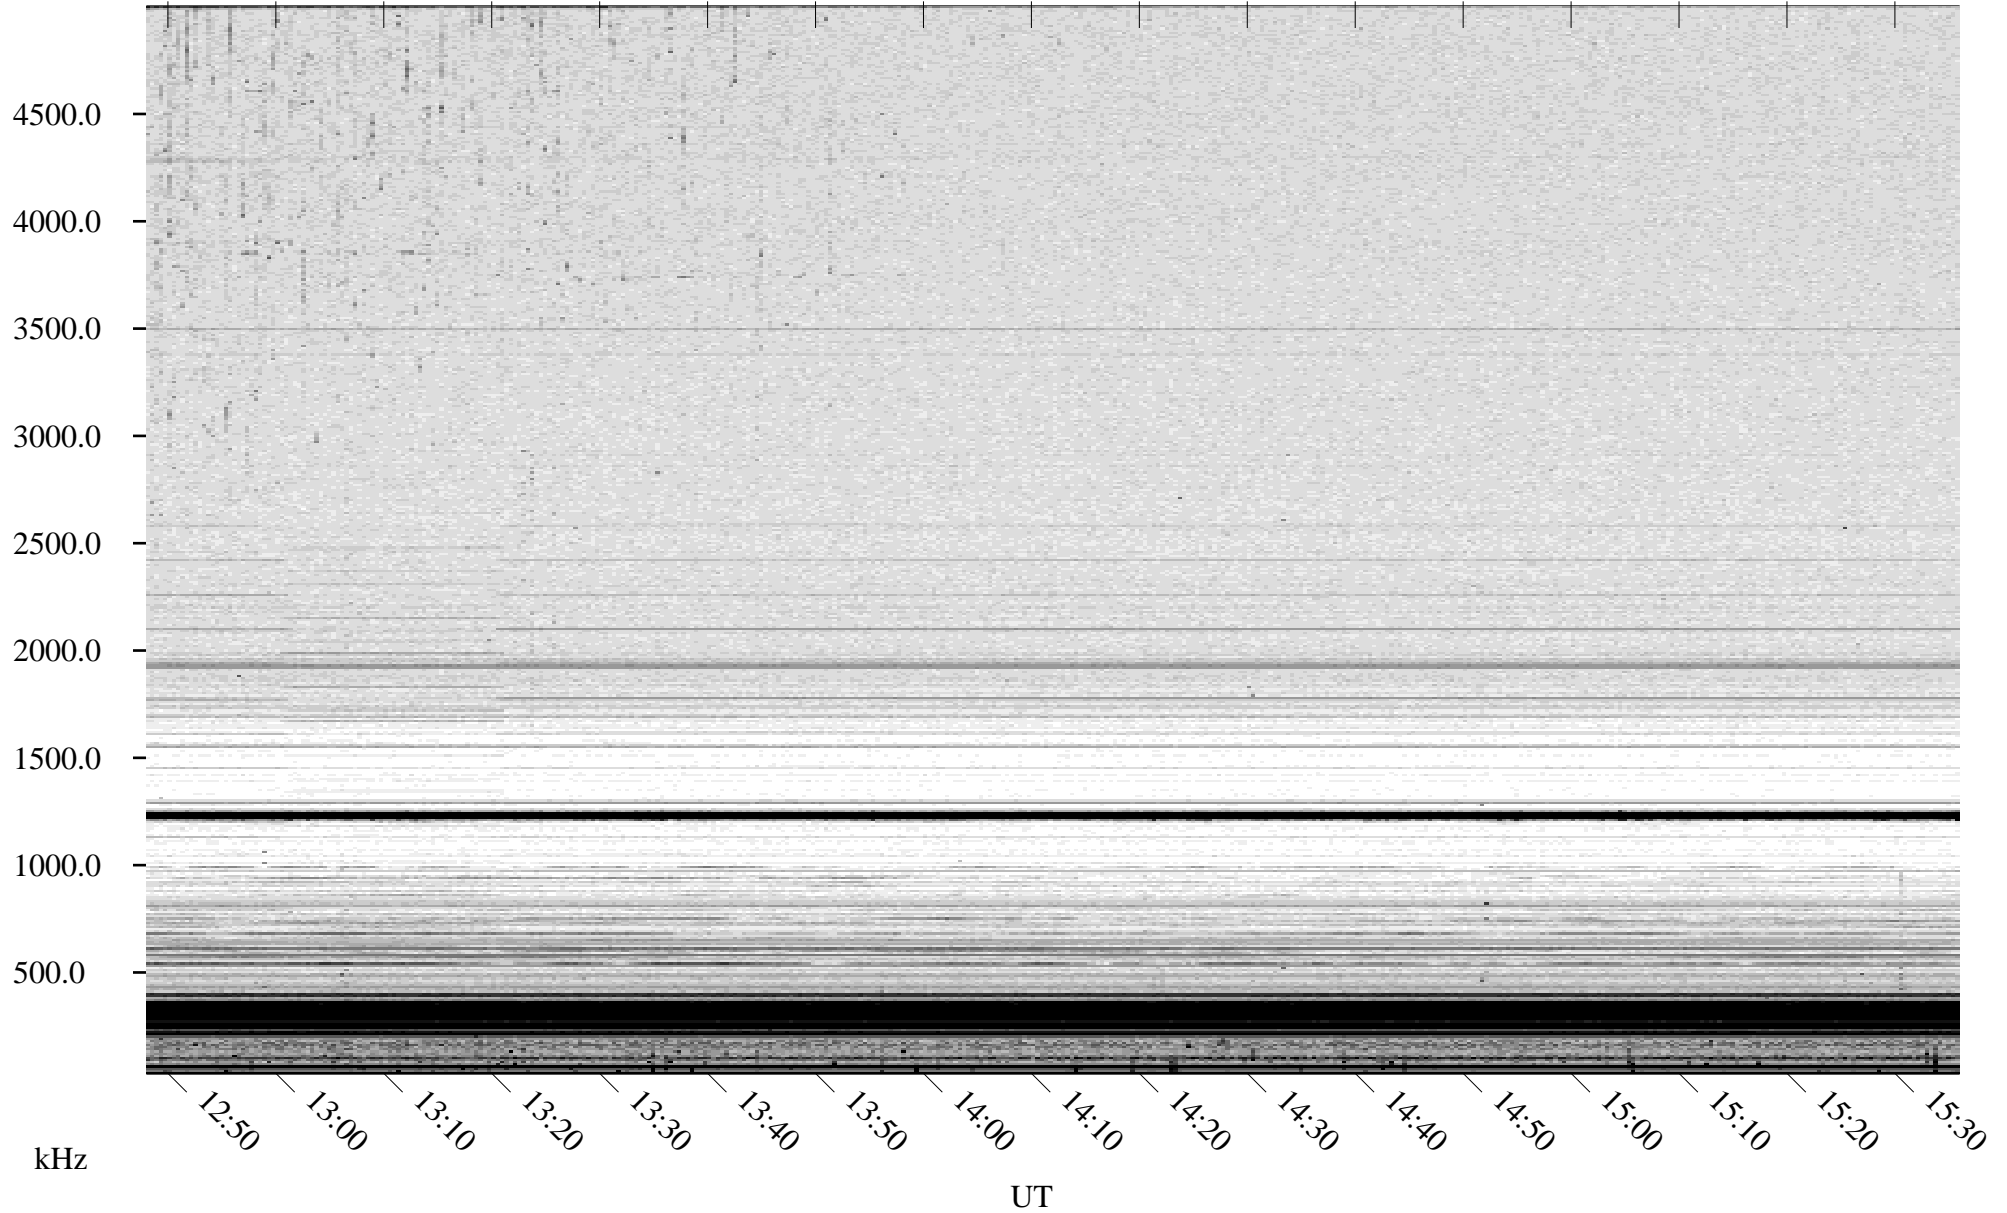

06/05/2008 Churchill, Manitoba

Linear Scale Black = 161 White = 15

ch08157l.r00SUm max_12

Page 1

06/05/2008 Churchill, Manitoba

Linear Scale Black = 161 White = 15

ch08157l.r00SUm max_12

Page 2

06/06/2008 Churchill, Manitoba

Linear Scale Black = 161 White = 15

ch08157l.r00SUm max_12

Page 3

06/06/2008 Churchill, Manitoba

Linear Scale Black = 161 White = 15

ch08157l.r00SUm max_12

Page 4

06/06/2008 Churchill, Manitoba

Linear Scale Black = 161 White = 15

ch08157l.r00SUm max_12

Page 5

06/06/2008 Churchill, Manitoba

Linear Scale Black = 161 White = 15

ch08157l.r00SUm max_12

Page 6

06/06/2008 Churchill, Manitoba

Linear Scale Black = 161 White = 15

ch08157l.r00SUm max_12

Page 7

06/06/2008 Churchill, Manitoba

Linear Scale Black = 161 White = 15

ch08157l.r00SUm max_12

Page 8