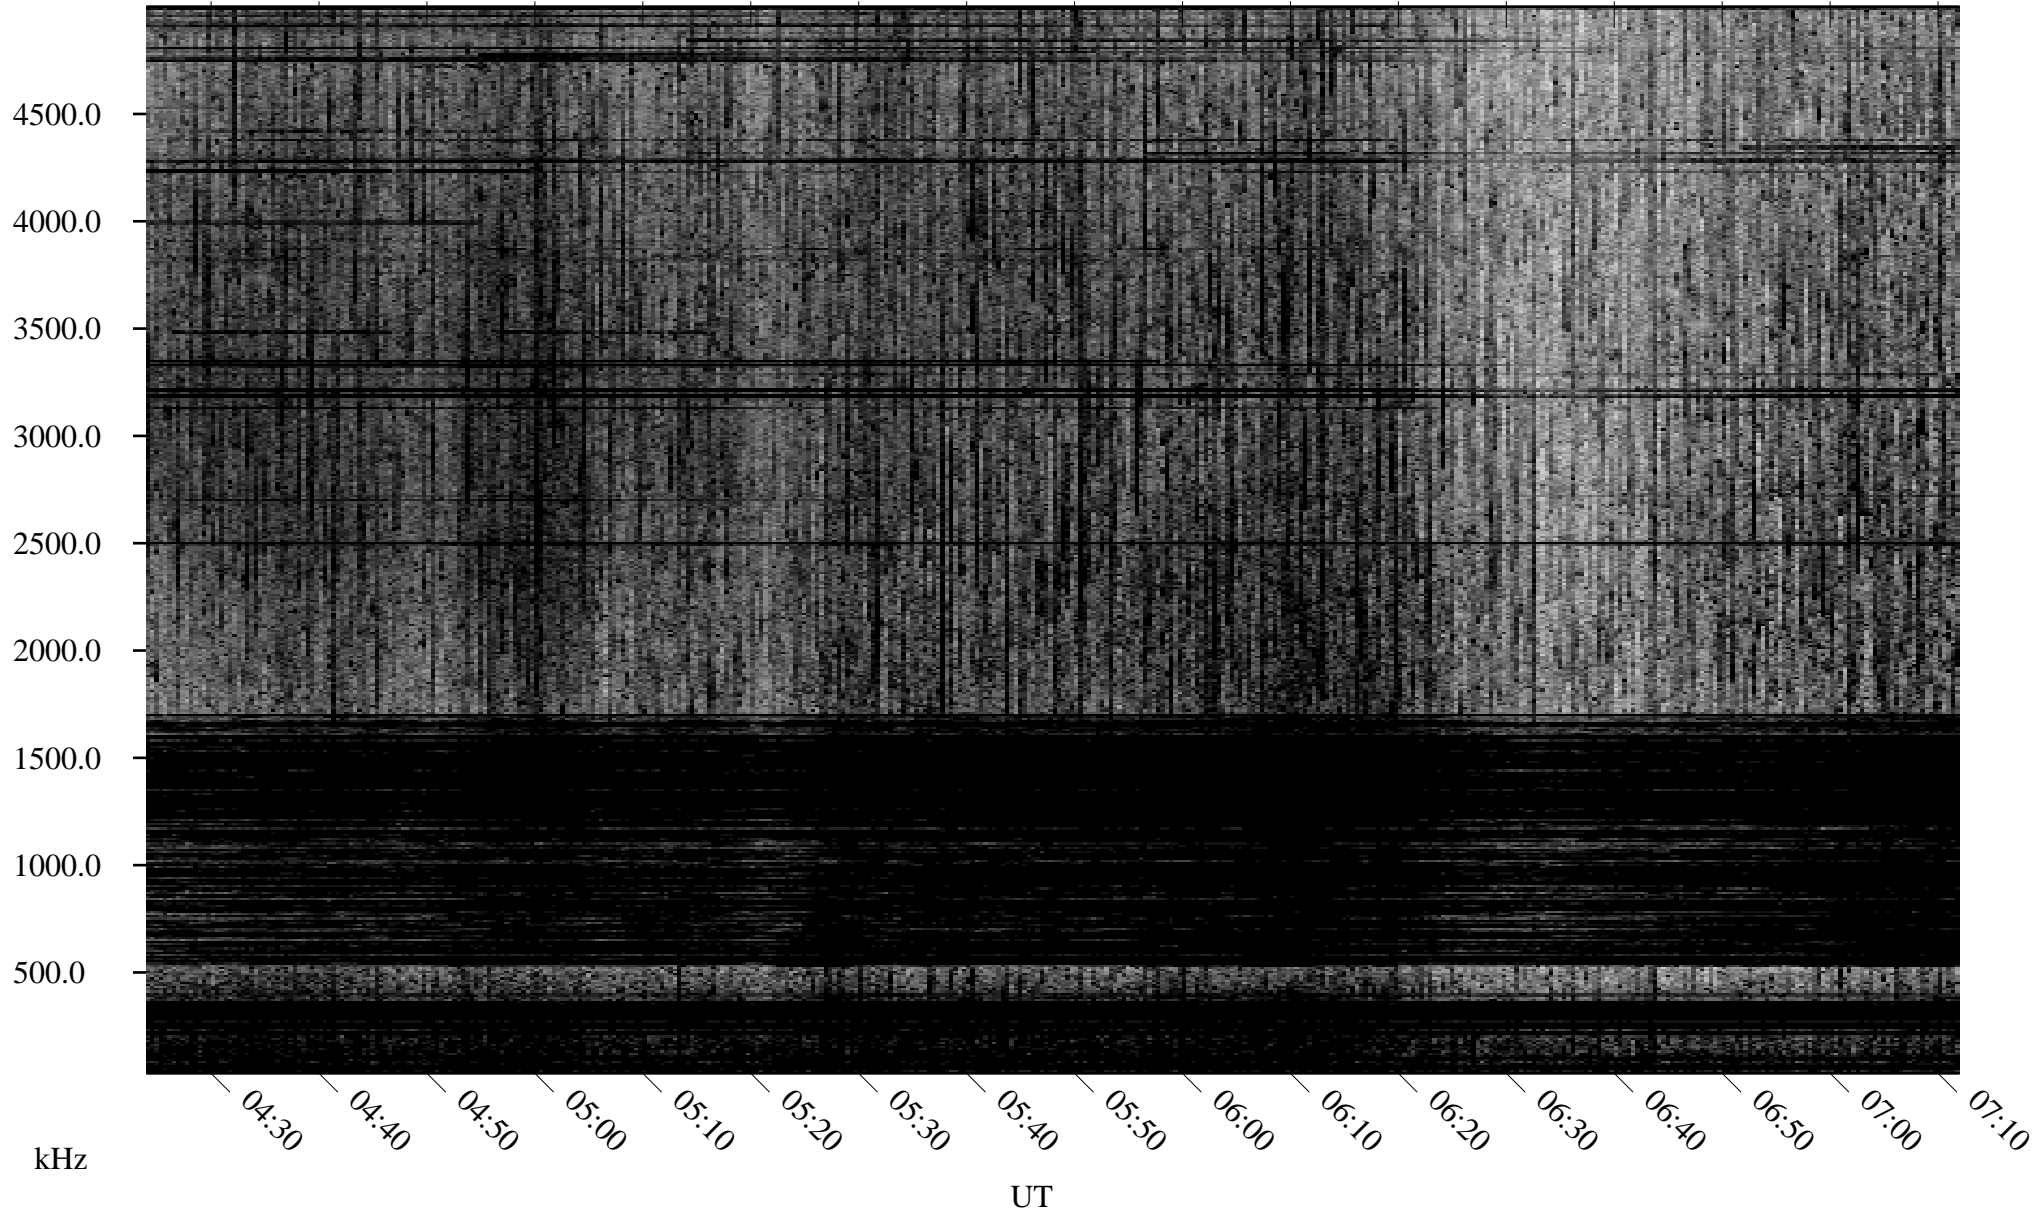

06/05/2008 Churchill, Manitoba

Linear Scale Black = 161 White = 15

ch08157l.r00SUm max_12

Page 1

06/05/2008 Churchill, Manitoba

Linear Scale Black = 161 White = 15

ch08157l.r00SUm max_12

Page 2

06/06/2008 Churchill, Manitoba

Linear Scale Black = 161 White = 15

ch08157l.r00SUm max_12

Page 3

06/06/2008 Churchill, Manitoba

Linear Scale Black = 161 White = 15

ch08157l.r00SUm max_12

Page 4

06/06/2008 Churchill, Manitoba

Linear Scale Black = 161 White = 15

ch08157l.r00SUm max_12

Page 5

06/06/2008 Churchill, Manitoba

Linear Scale Black = 161 White = 15

ch08157l.r00SUm max_12

Page 6

06/06/2008 Churchill, Manitoba

Linear Scale Black = 161 White = 15

ch08157l.r00SUm max_12

Page 7

06/06/2008 Churchill, Manitoba

Linear Scale Black = 161 White = 15

ch08157l.r00SUm max_12

Page 8