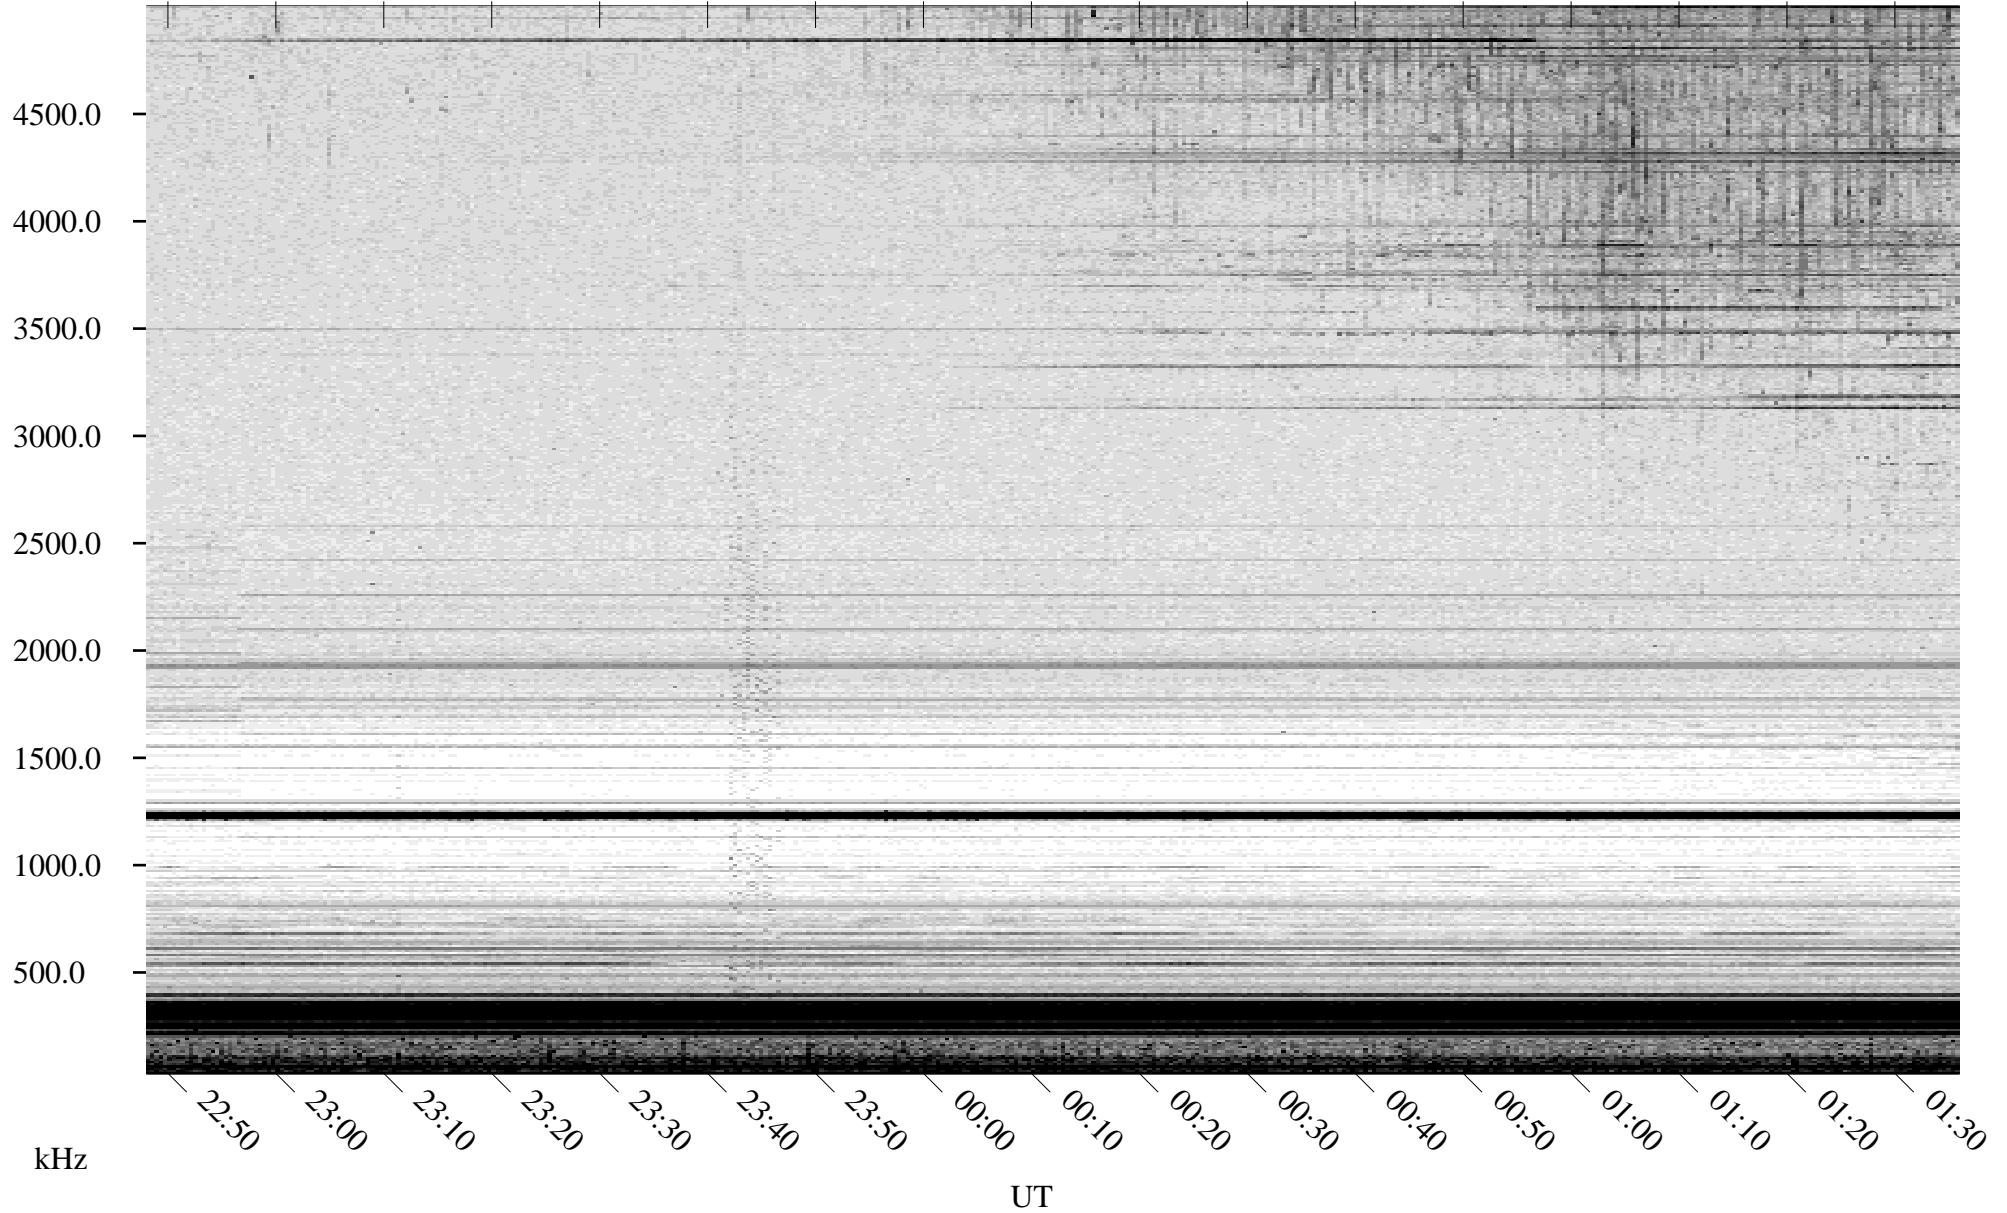

06/05/2008 Churchill, Manitoba

Linear Scale Black = 161 White = 15

ch08157l.r00SUm max_12

Page 1

06/05/2008 Churchill, Manitoba

Linear Scale Black = 161 White = 15

ch08157l.r00SUm max_12

Page 2

06/06/2008 Churchill, Manitoba

Linear Scale Black = 161 White = 15

ch08157l.r00SUm max_12

Page 3

06/06/2008 Churchill, Manitoba

Linear Scale Black = 161 White = 15

ch08157l.r00SUm max_12

Page 4

06/06/2008 Churchill, Manitoba

Linear Scale Black = 161 White = 15

ch08157l.r00SUm max_12

Page 5

06/06/2008 Churchill, Manitoba

Linear Scale Black = 161 White = 15

ch08157l.r00SUm max_12

Page 6

06/06/2008 Churchill, Manitoba

Linear Scale Black = 161 White = 15

ch08157l.r00SUm max_12

Page 7

06/06/2008 Churchill, Manitoba

Linear Scale Black = 161 White = 15

ch08157l.r00SUm max_12

Page 8