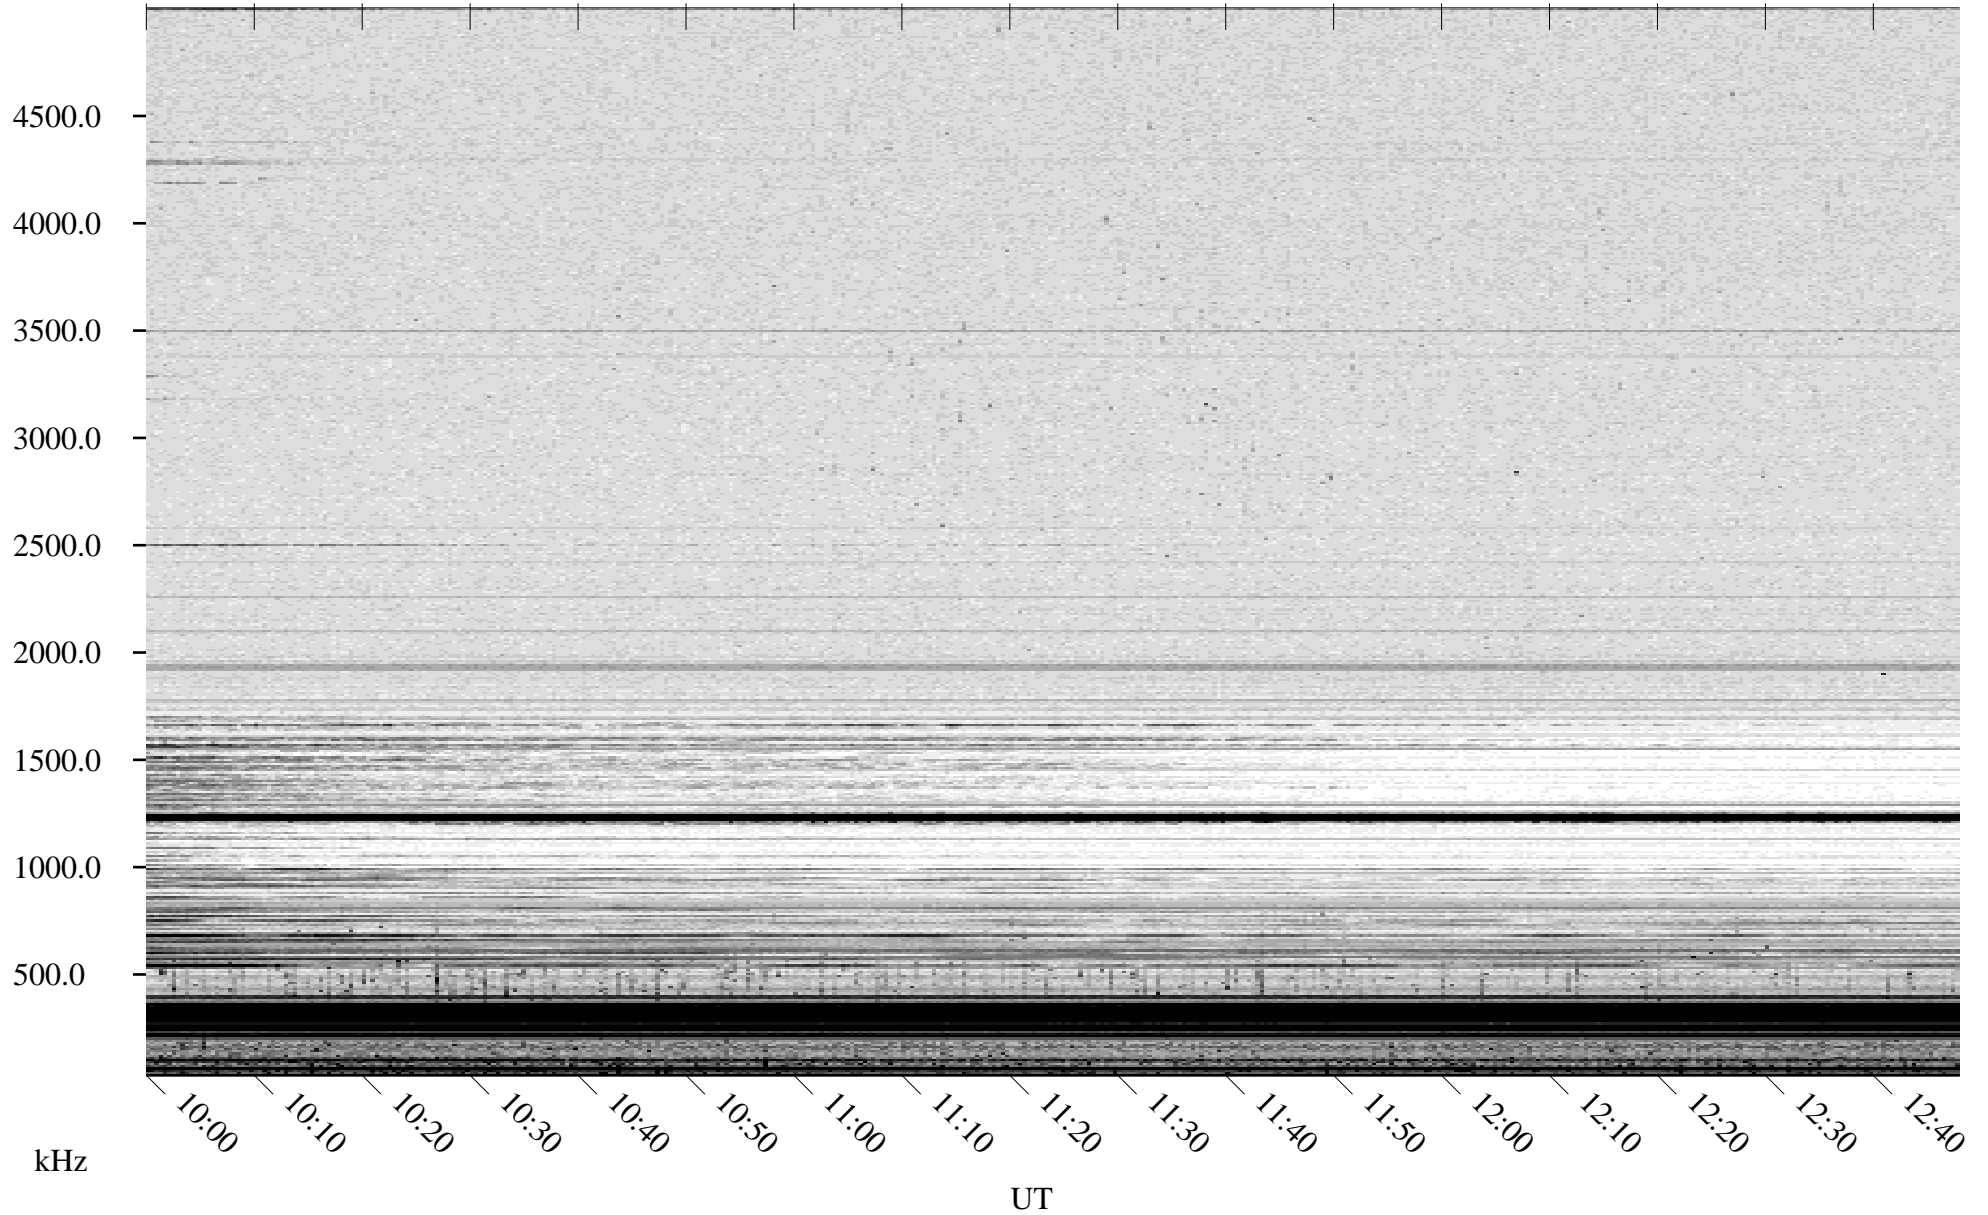

06/06/2008 Churchill, Manitoba

Linear Scale Black = 161 White = 15

ch08158l.r00SUm max_12

Page 1

06/06/2008 Churchill, Manitoba

Linear Scale Black = 161 White = 15

ch08158l.r00SUm max_12

Page 2

06/07/2008 Churchill, Manitoba

Linear Scale Black = 161 White = 15

ch08158l.r00SUm max_12

Page 3

06/07/2008 Churchill, Manitoba

Linear Scale Black = 161 White = 15

ch08158l.r00SUm max_12

Page 4

06/07/2008 Churchill, Manitoba

Linear Scale Black = 161 White = 15

ch08158l.r00SUm max_12

Page 5

06/07/2008 Churchill, Manitoba

Linear Scale Black = 161 White = 15

ch08158l.r00SUm max_12

Page 6

06/07/2008 Churchill, Manitoba

Linear Scale Black = 161 White = 15

ch08158l.r00SUm max_12

Page 7

06/07/2008 Churchill, Manitoba

Linear Scale Black = 161 White = 15

ch08158l.r00SUm max_12

Page 8