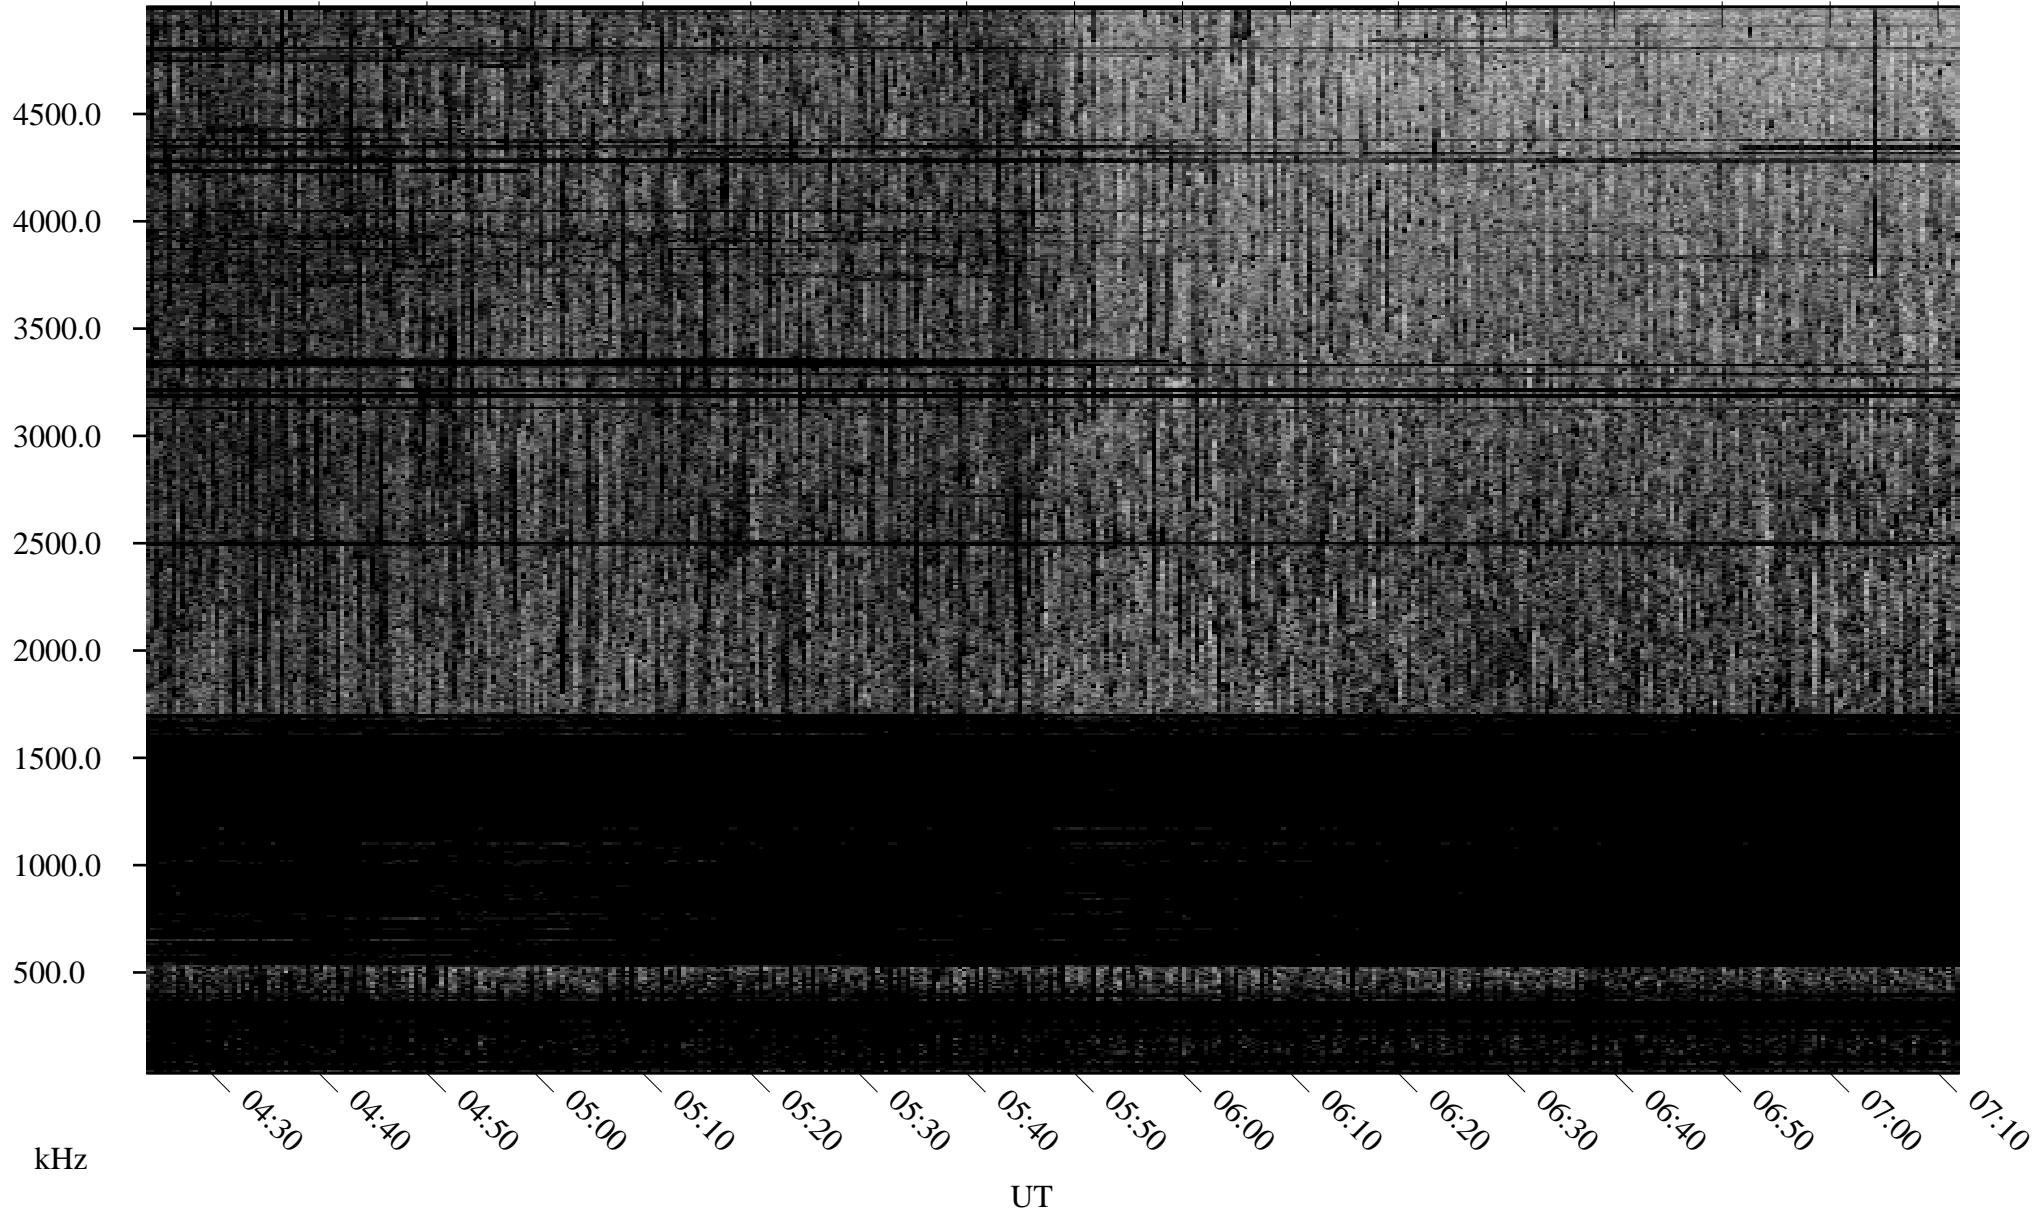

06/06/2008 Churchill, Manitoba

Linear Scale Black = 161 White = 15

ch08158l.r00SUm max_12

Page 1

06/06/2008 Churchill, Manitoba

Linear Scale Black = 161 White = 15

ch08158l.r00SUm max_12

Page 2

06/07/2008 Churchill, Manitoba

Linear Scale Black = 161 White = 15

ch08158l.r00SUm max_12

Page 3

06/07/2008 Churchill, Manitoba

Linear Scale Black = 161 White = 15

ch08158l.r00SUm max_12

Page 4

06/07/2008 Churchill, Manitoba

Linear Scale Black = 161 White = 15

ch08158l.r00SUm max_12

Page 5

06/07/2008 Churchill, Manitoba

Linear Scale Black = 161 White = 15

ch08158l.r00SUm max_12

Page 6

06/07/2008 Churchill, Manitoba

Linear Scale Black = 161 White = 15

ch08158l.r00SUm max_12

Page 7

06/07/2008 Churchill, Manitoba

Linear Scale Black = 161 White = 15

ch08158l.r00SUm max_12

Page 8