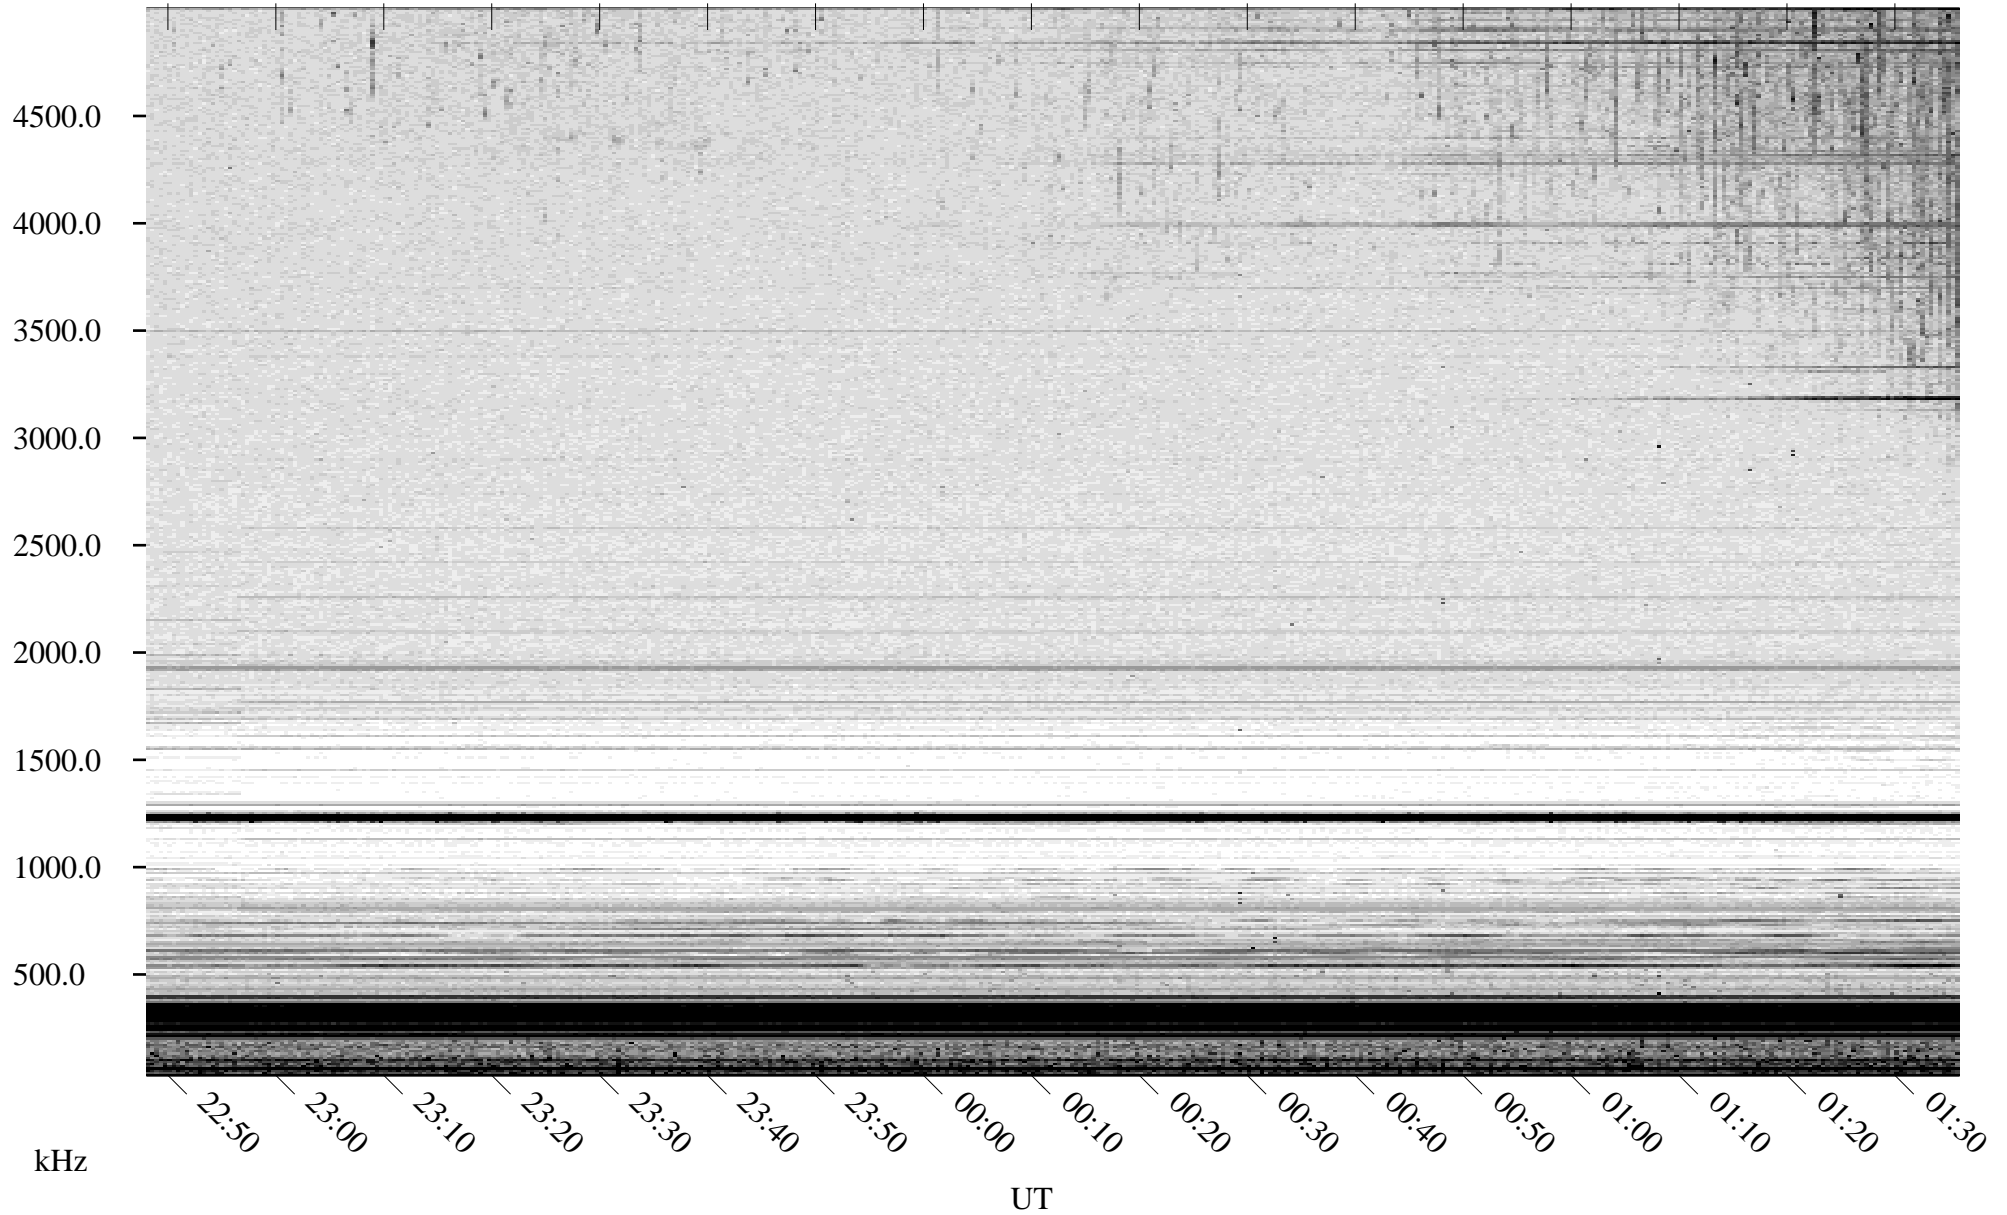

06/06/2008 Churchill, Manitoba

Linear Scale Black = 161 White = 15

ch08158l.r00SUm max_12

Page 1

06/06/2008 Churchill, Manitoba

Linear Scale Black = 161 White = 15

ch08158l.r00SUm max_12

Page 2

06/07/2008 Churchill, Manitoba

Linear Scale Black = 161 White = 15

ch08158l.r00SUm max_12

Page 3

06/07/2008 Churchill, Manitoba

Linear Scale Black = 161 White = 15

ch08158l.r00SUm max_12

Page 4

06/07/2008 Churchill, Manitoba

Linear Scale Black = 161 White = 15

ch08158l.r00SUm max_12

Page 5

06/07/2008 Churchill, Manitoba

Linear Scale Black = 161 White = 15

ch08158l.r00SUm max_12

Page 6

06/07/2008 Churchill, Manitoba

Linear Scale Black = 161 White = 15

ch08158l.r00SUm max_12

Page 7

06/07/2008 Churchill, Manitoba

Linear Scale Black = 161 White = 15

ch08158l.r00SUm max_12

Page 8