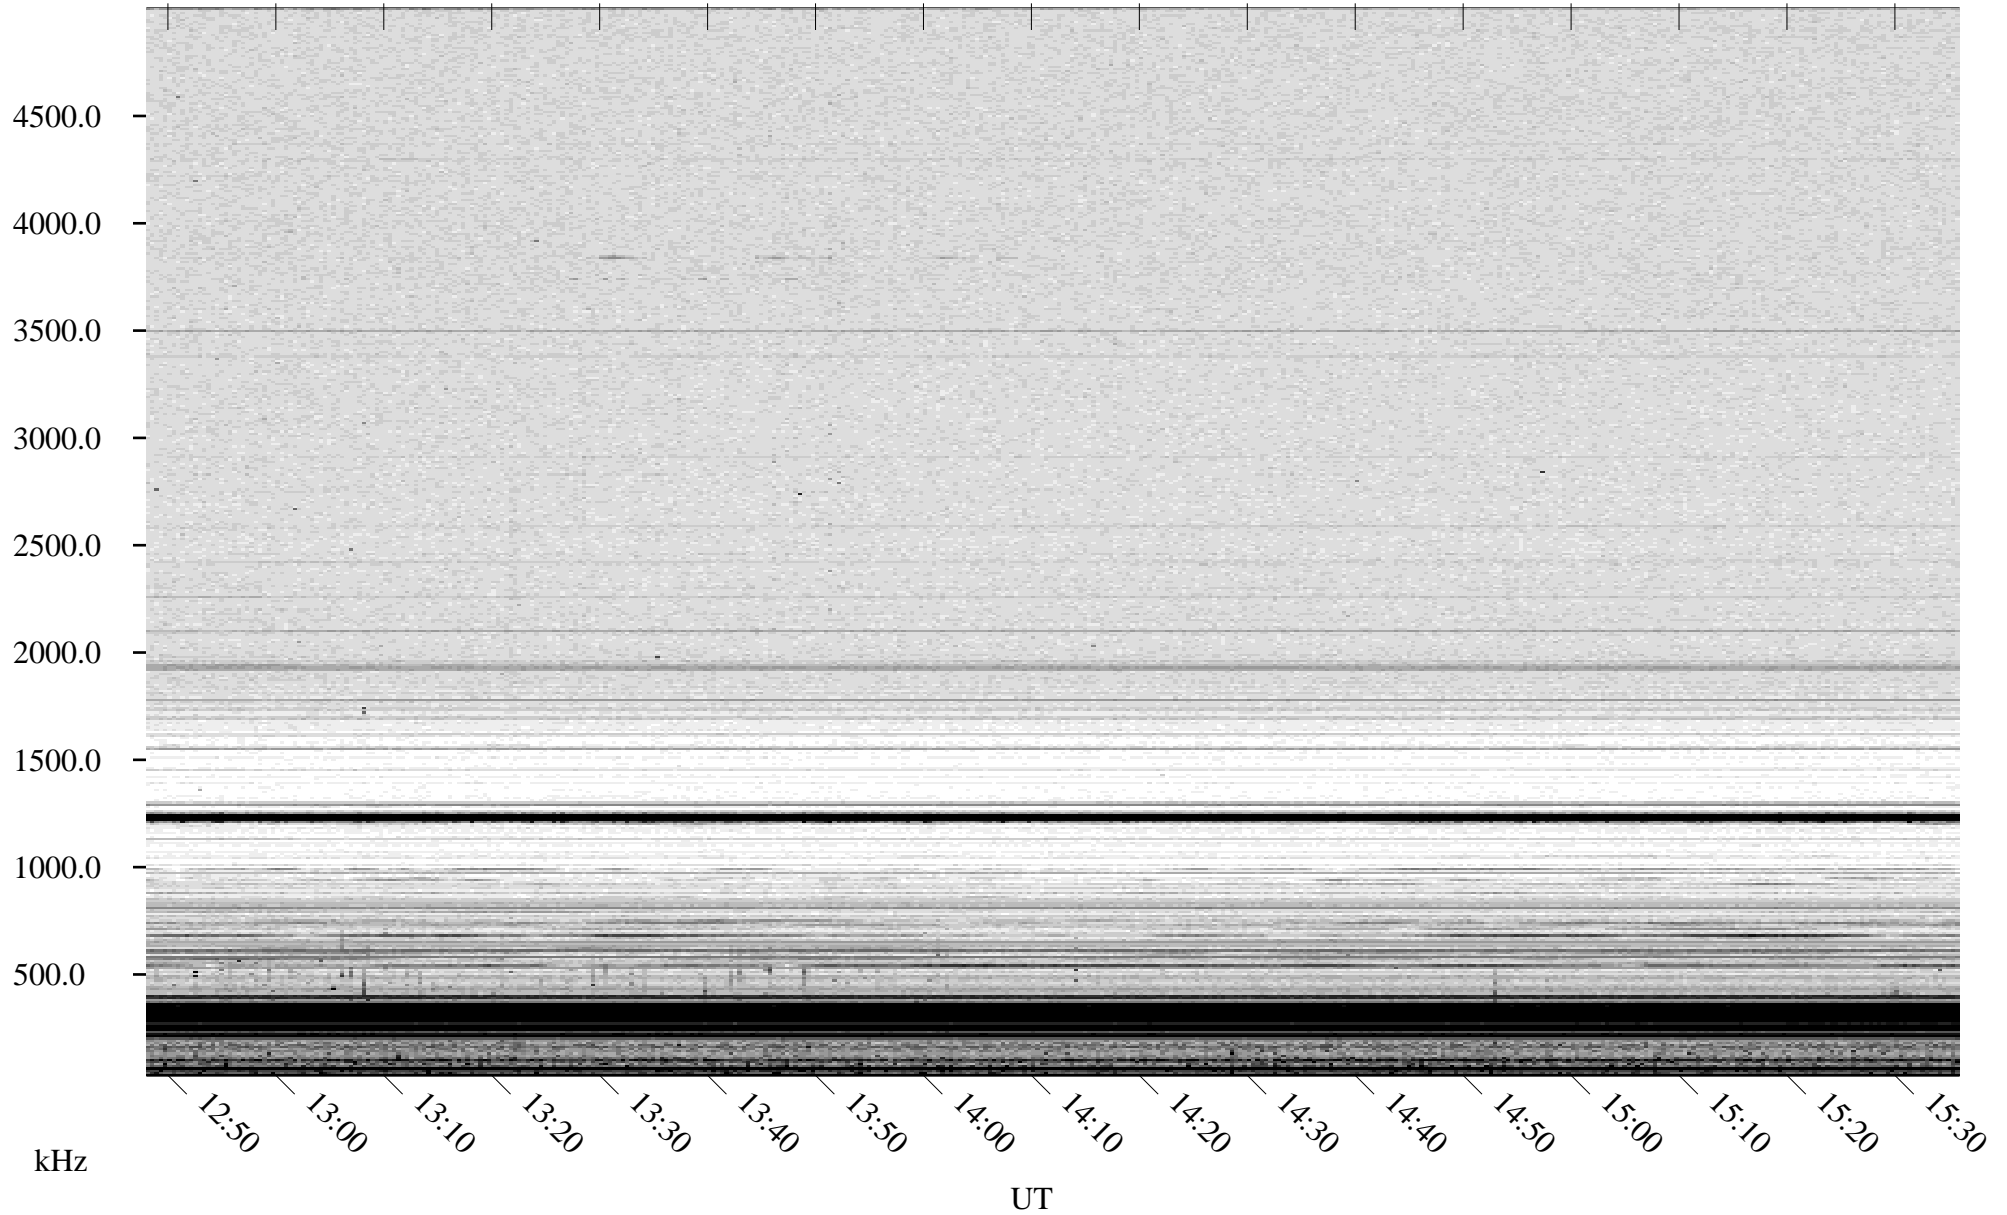

06/06/2008 Churchill, Manitoba

Linear Scale Black = 161 White = 15

ch08158l.r00SUm max_12

Page 1

06/06/2008 Churchill, Manitoba

Linear Scale Black = 161 White = 15

ch08158l.r00SUm max_12

Page 2

06/07/2008 Churchill, Manitoba

Linear Scale Black = 161 White = 15

ch08158l.r00SUm max_12

Page 3

06/07/2008 Churchill, Manitoba

Linear Scale Black = 161 White = 15

ch08158l.r00SUm max_12

Page 4

06/07/2008 Churchill, Manitoba

Linear Scale Black = 161 White = 15

ch08158l.r00SUm max_12

Page 5

06/07/2008 Churchill, Manitoba

Linear Scale Black = 161 White = 15

ch08158l.r00SUm max_12

Page 6

06/07/2008 Churchill, Manitoba

Linear Scale Black = 161 White = 15

ch08158l.r00SUm max_12

Page 7

06/07/2008 Churchill, Manitoba

Linear Scale Black = 161 White = 15

ch08158l.r00SUm max_12

Page 8