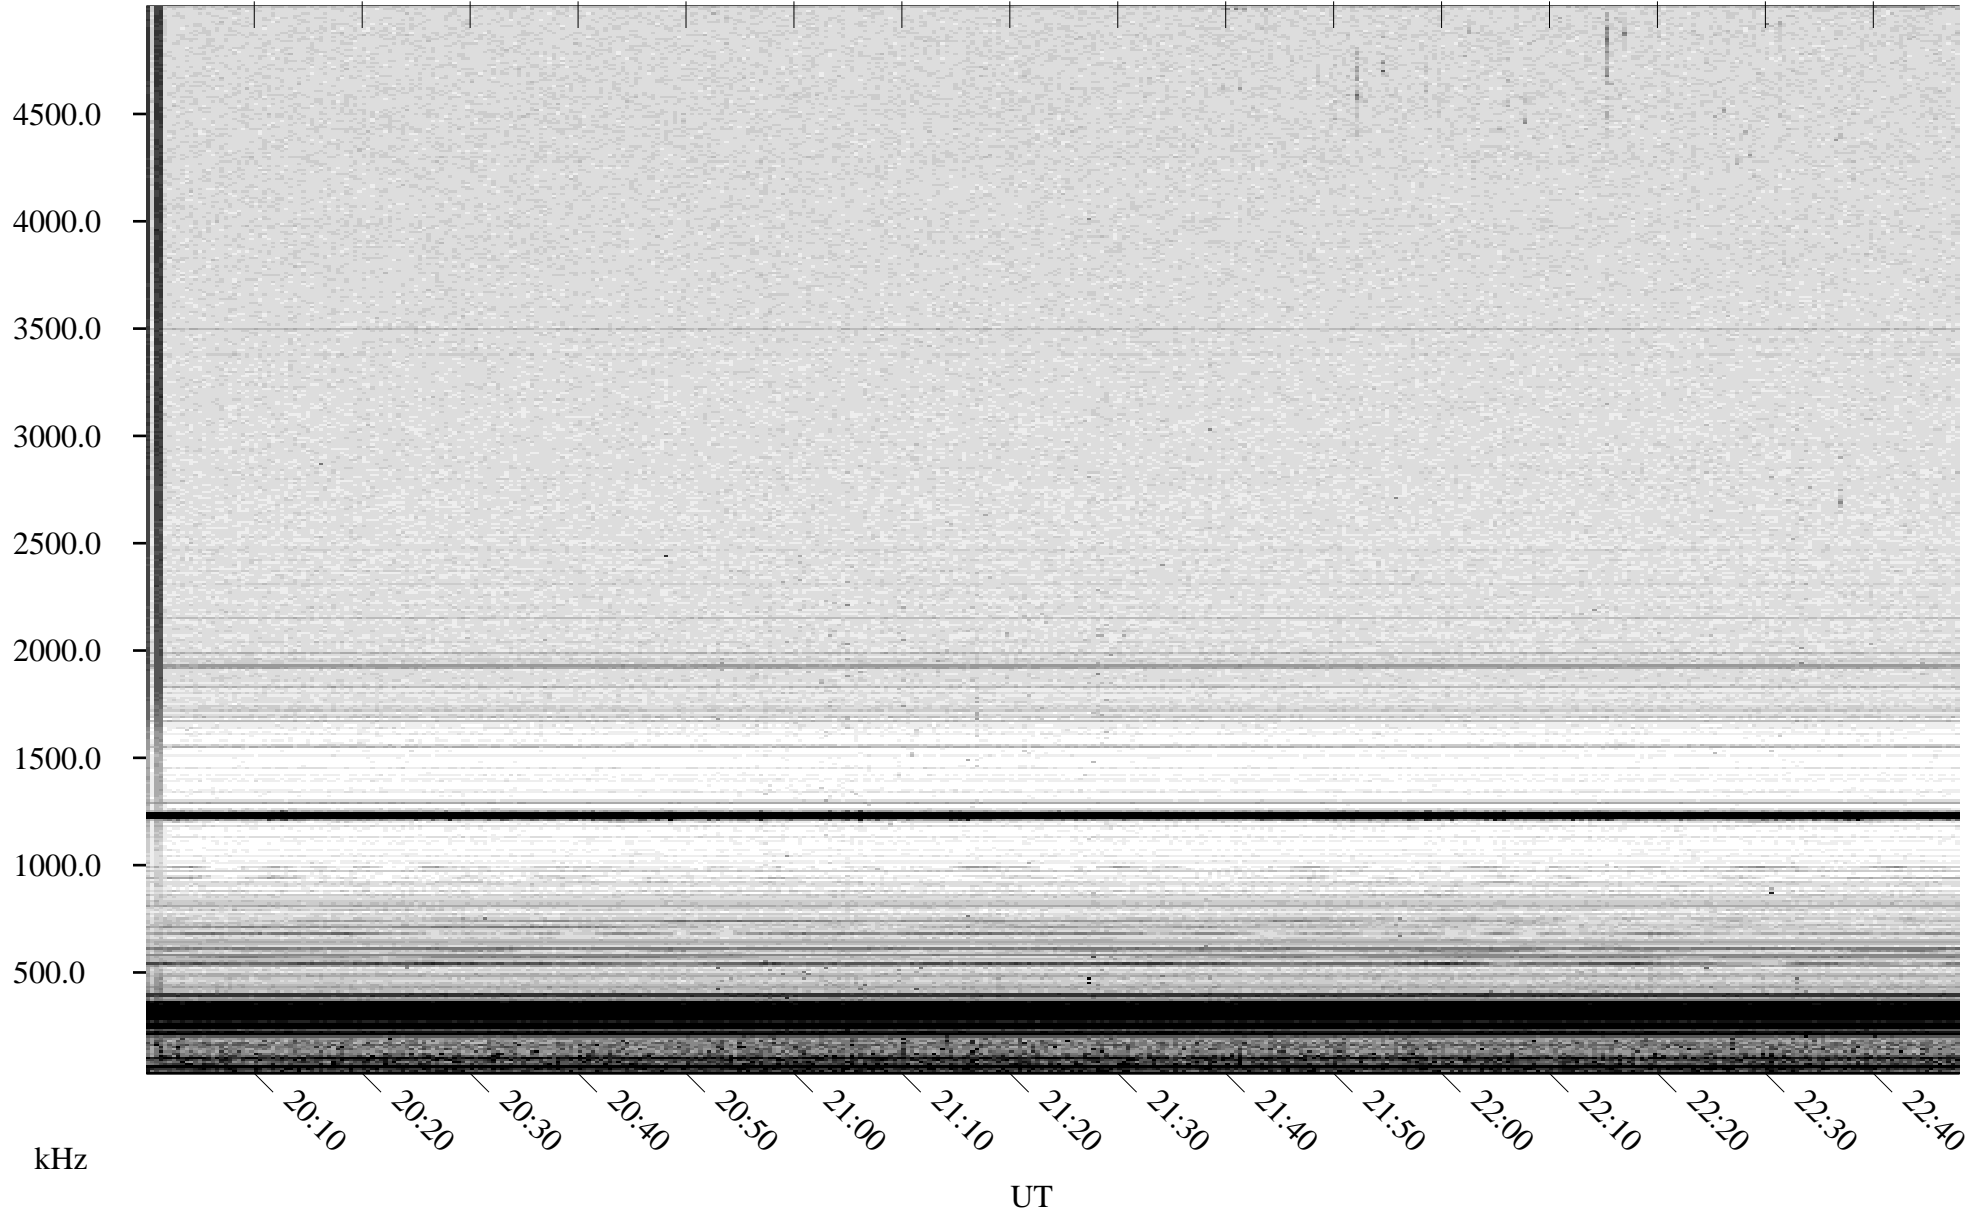

06/06/2008 Churchill, Manitoba

Linear Scale Black = 161 White = 15

ch08158l.r00SUm max_12

Page 1

06/06/2008 Churchill, Manitoba

Linear Scale Black = 161 White = 15

ch08158l.r00SUm max_12

Page 2

06/07/2008 Churchill, Manitoba

Linear Scale Black = 161 White = 15

ch08158l.r00SUm max_12

Page 3

06/07/2008 Churchill, Manitoba

Linear Scale Black = 161 White = 15

ch08158l.r00SUm max_12

Page 4

06/07/2008 Churchill, Manitoba

Linear Scale Black = 161 White = 15

ch08158l.r00SUm max_12

Page 5

06/07/2008 Churchill, Manitoba

Linear Scale Black = 161 White = 15

ch08158l.r00SUm max_12

Page 6

06/07/2008 Churchill, Manitoba

Linear Scale Black = 161 White = 15

ch08158l.r00SUm max_12

Page 7

06/07/2008 Churchill, Manitoba

Linear Scale Black = 161 White = 15

ch08158l.r00SUm max_12

Page 8